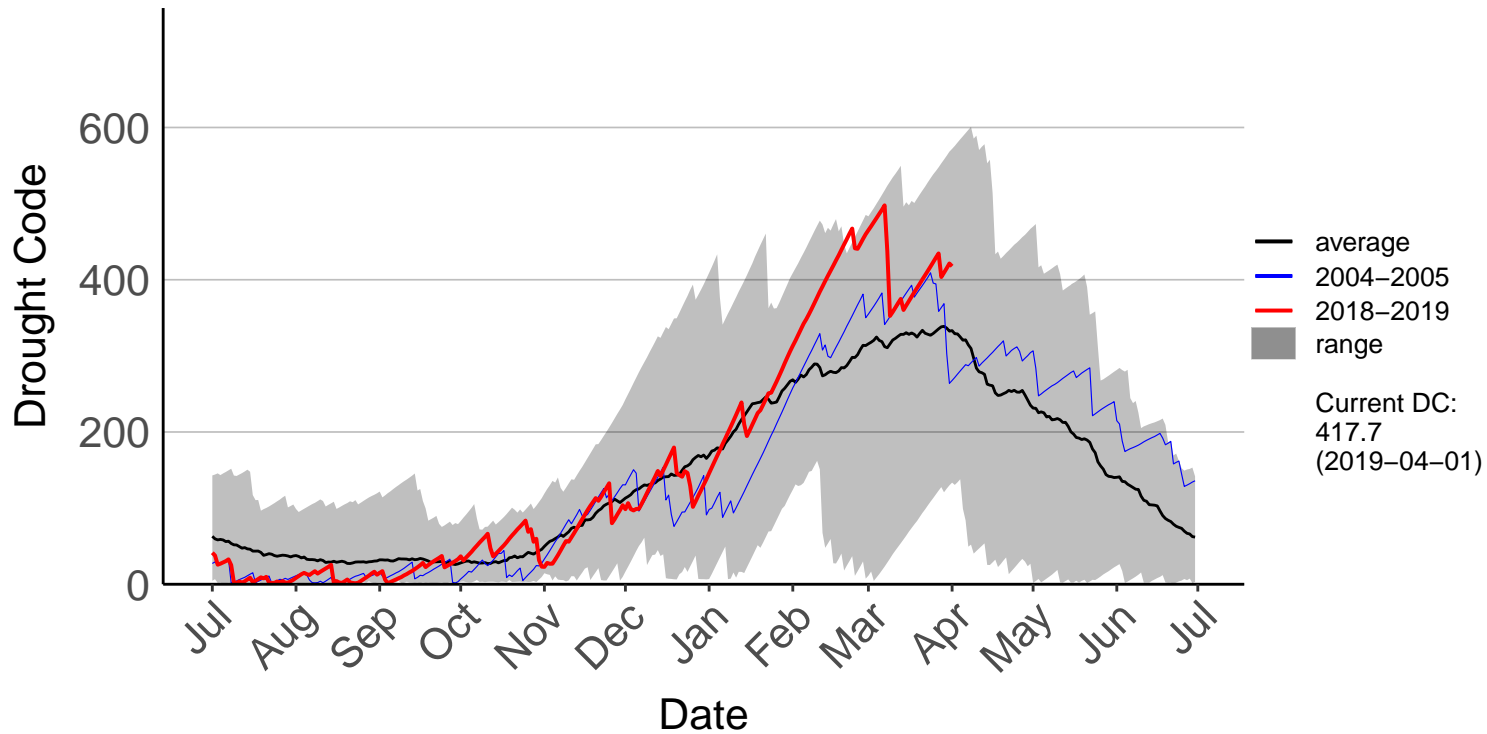

Wanganui Aws