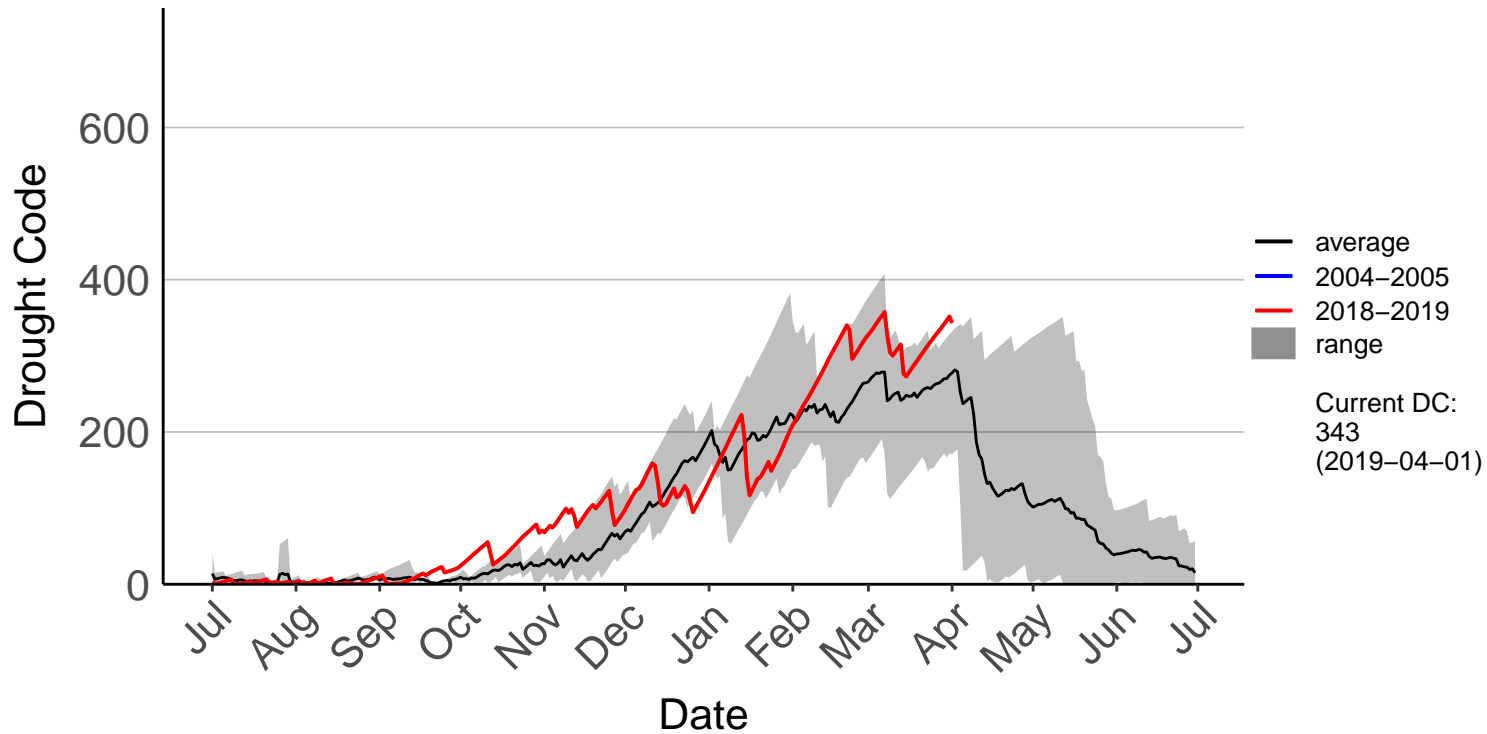

Waiouru Airstrip Aws