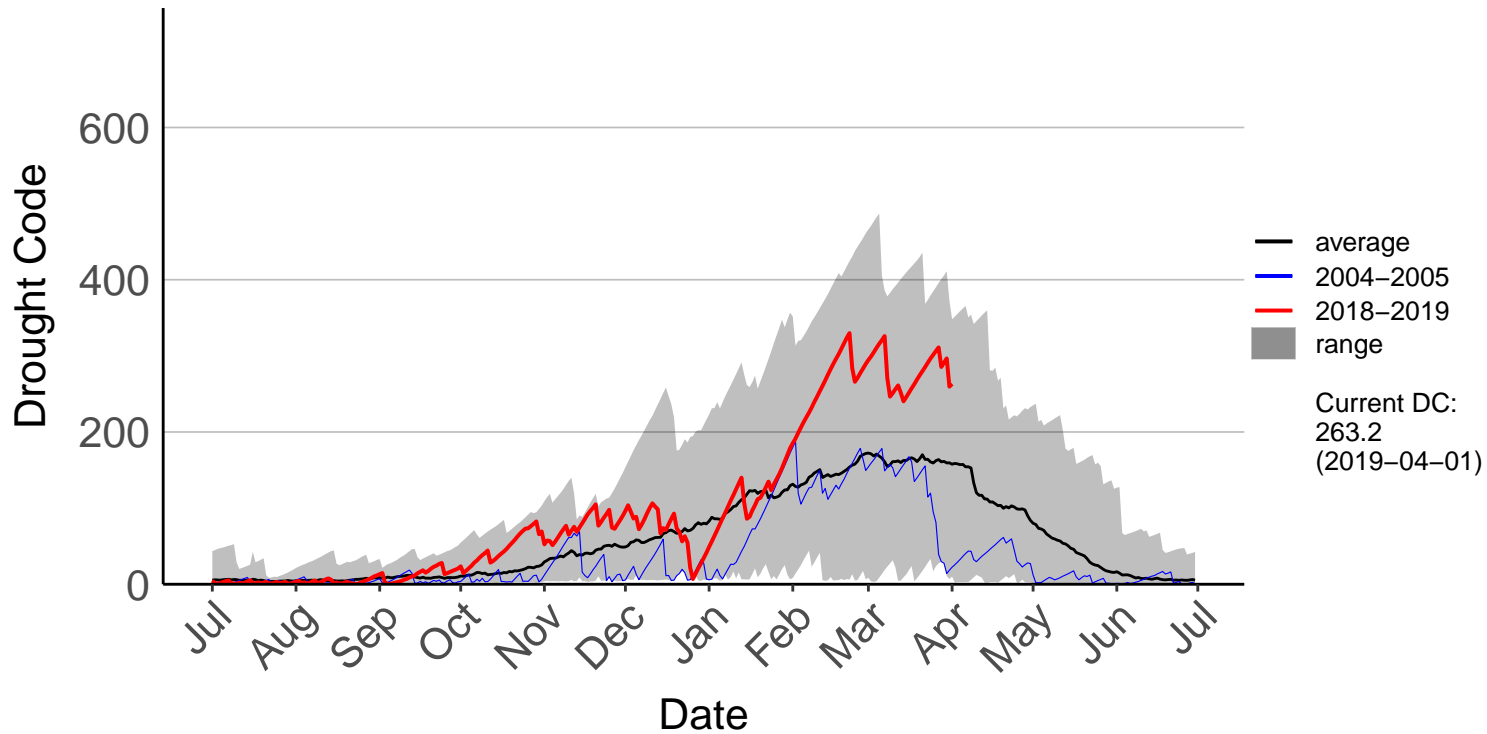

Ranana Raws

Raumai Raws

Tapuae Raws

Tarn Track Raws

Three Kings Raws

Waimarino Forest Raws

Waione East Raws

Waione Raws – DISCONTINUED