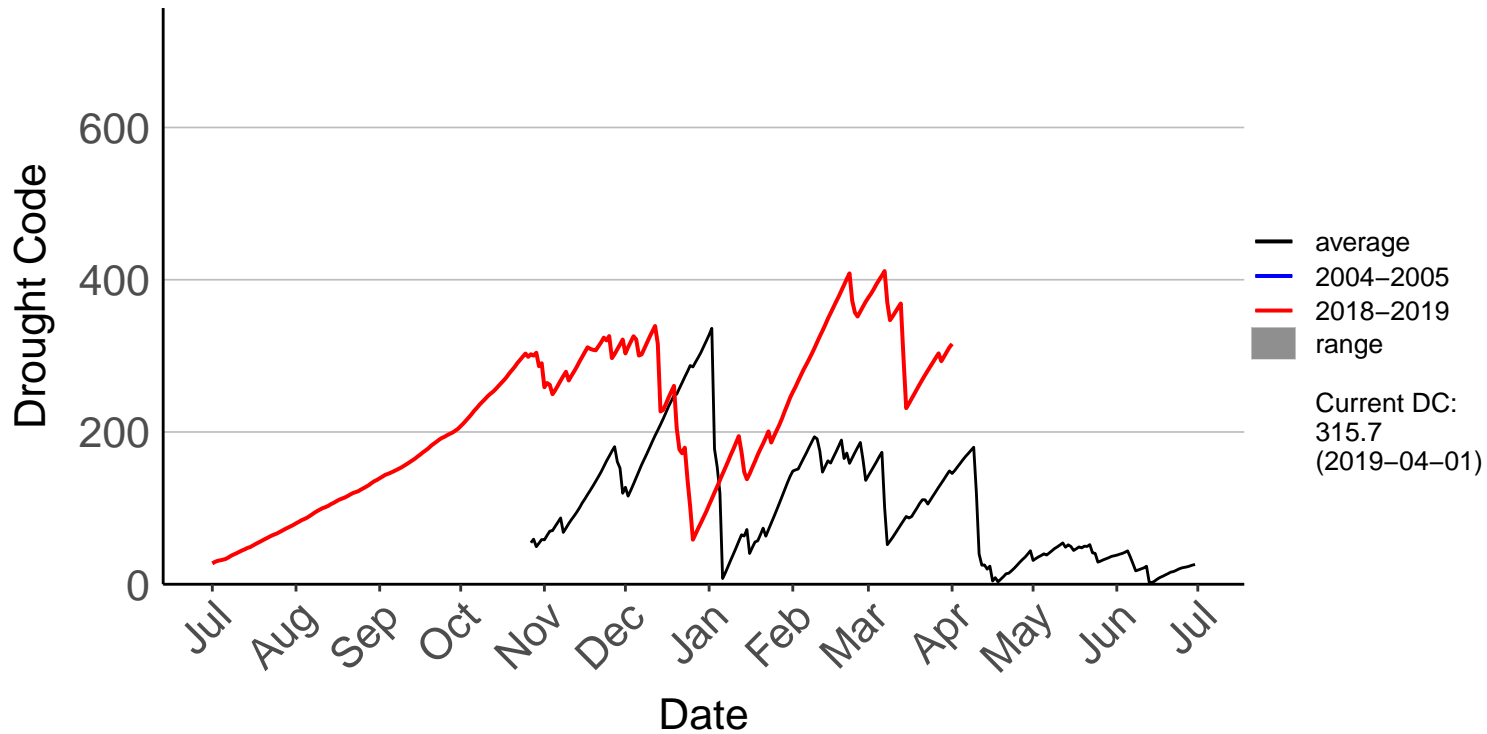

Ranana Raws

Raumai Raws

Tapuae Raws

Tarn Track Raws

Three Kings Raws

Waimarino Forest Raws

Waione East Raws

Waione Raws – DISCONTINUED