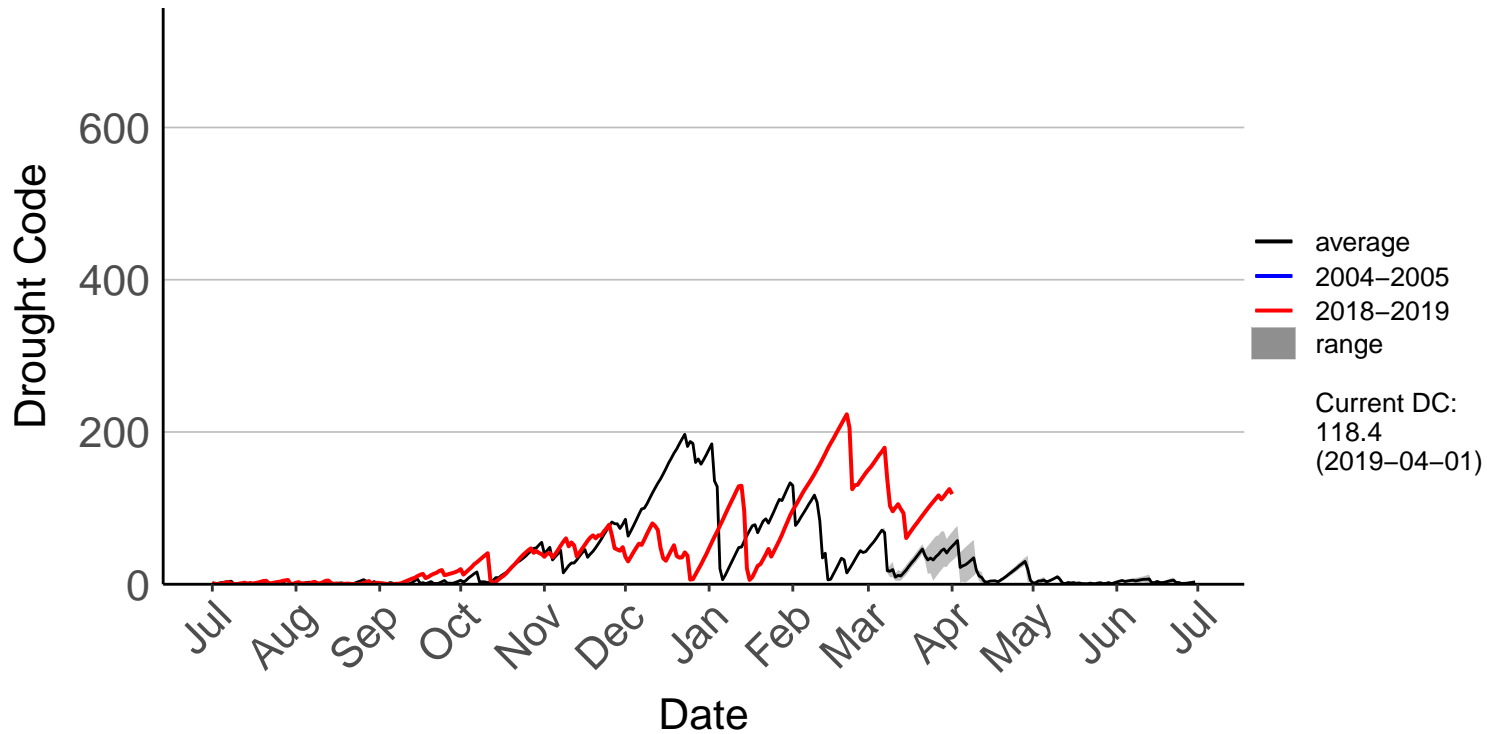

Ranana Raws

Raumai Raws

Tapuae Raws

Tarn Track Raws

Three Kings Raws

Waimarino Forest Raws

Waione East Raws

Waione Raws – DISCONTINUED