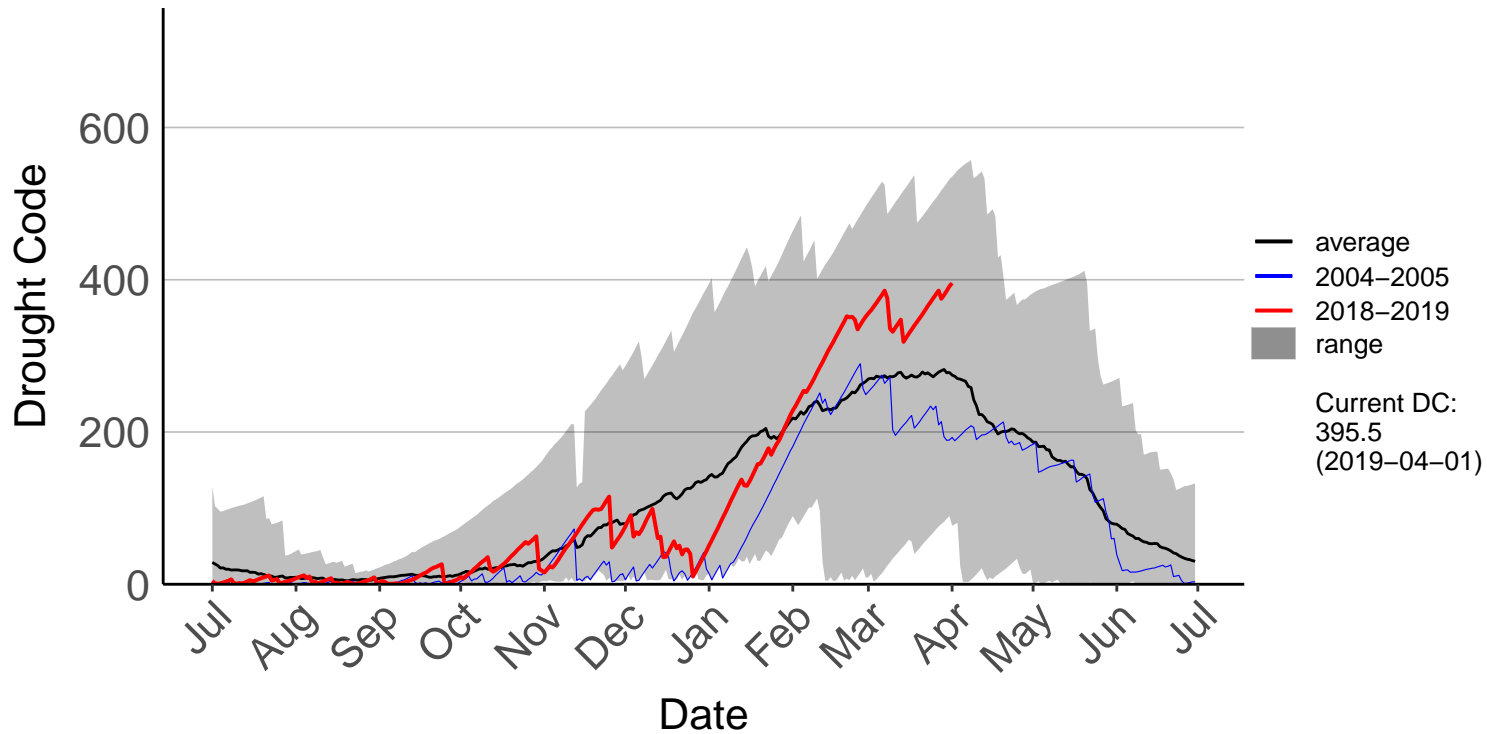

Levin Aws

Matarawa Raws

National Park Raws

Ngahere Park Raws

Ngamatea Raws

Pahiatua Ews

Palmerston North SYNOP

Paradise Valley Raws

Ranana Raws

Raumai Raws

Tapuae Raws

Tarn Track Raws

Three Kings Raws

Waimarino Forest Raws

Waione East Raws

Waione Raws – DISCONTINUED