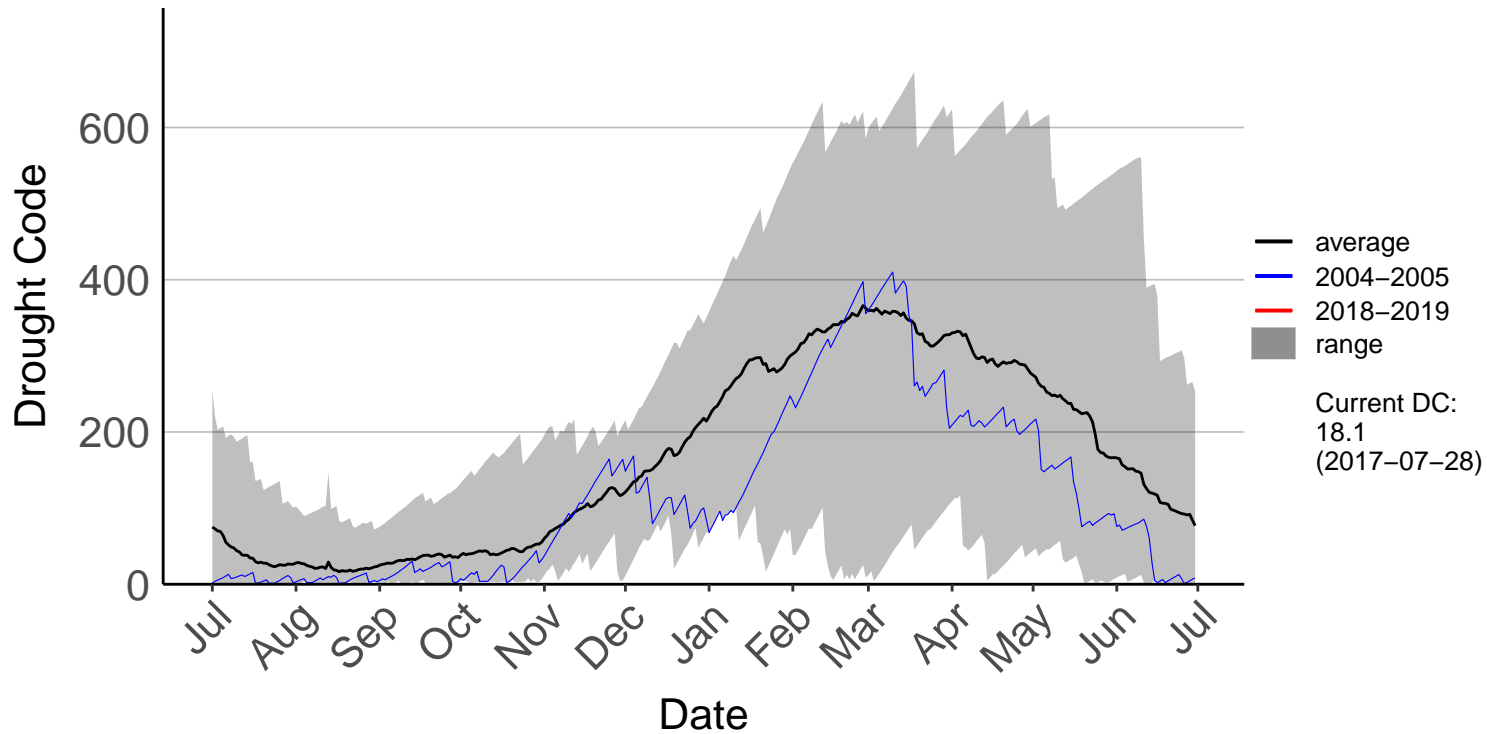

Ranana Raws

Raumai Raws

Tapuae Raws

Tarn Track Raws

Three Kings Raws

Waimarino Forest Raws

Waione East Raws

Waione Raws – DISCONTINUED