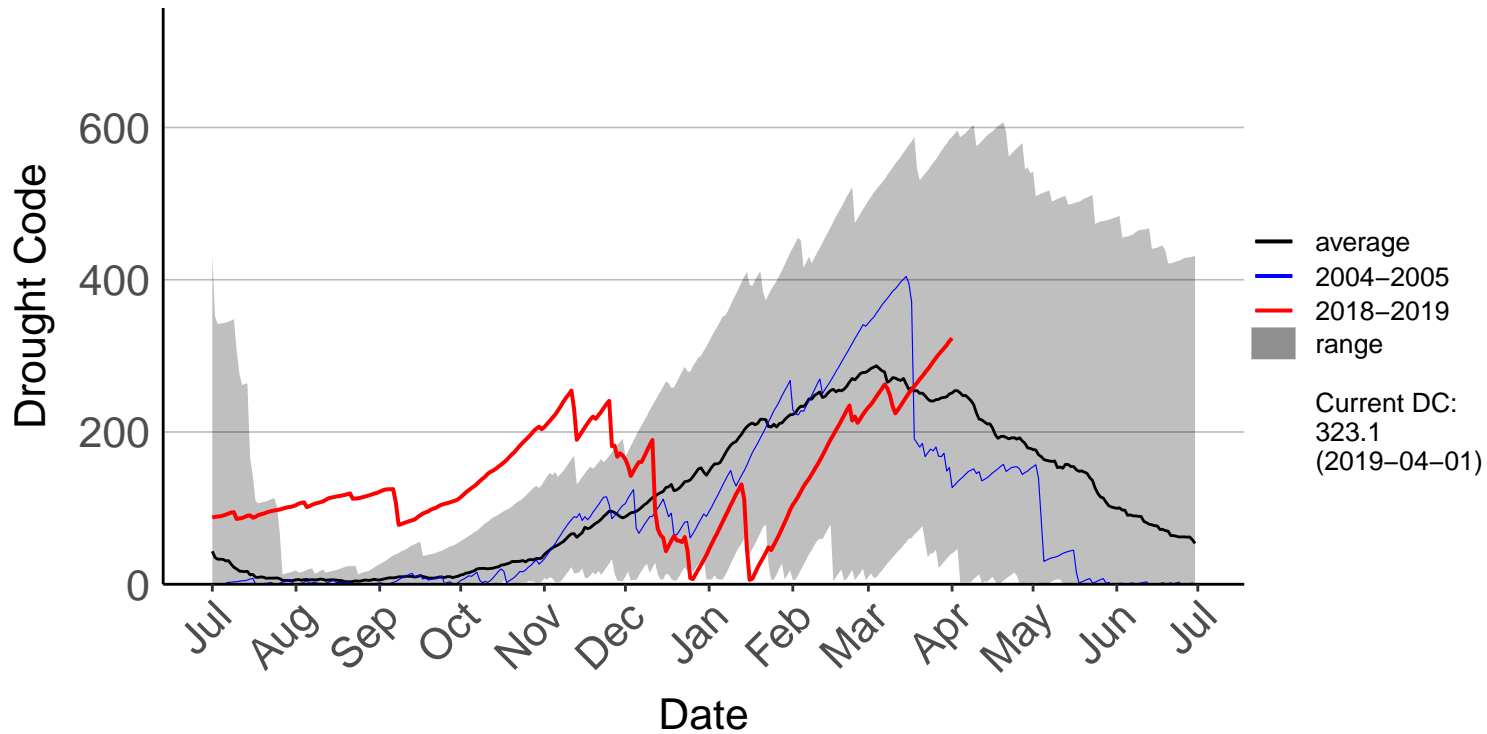

Levin Aws

Matarawa Raws

National Park Raws

Ngahere Park Raws

Ngamatea Raws

Pahiatua Ews

Palmerston North SYNOP

Paradise Valley Raws

Ranana Raws

Raumai Raws

Tapuae Raws

Tarn Track Raws

Three Kings Raws

Waimarino Forest Raws

Waione East Raws

Waione Raws – DISCONTINUED