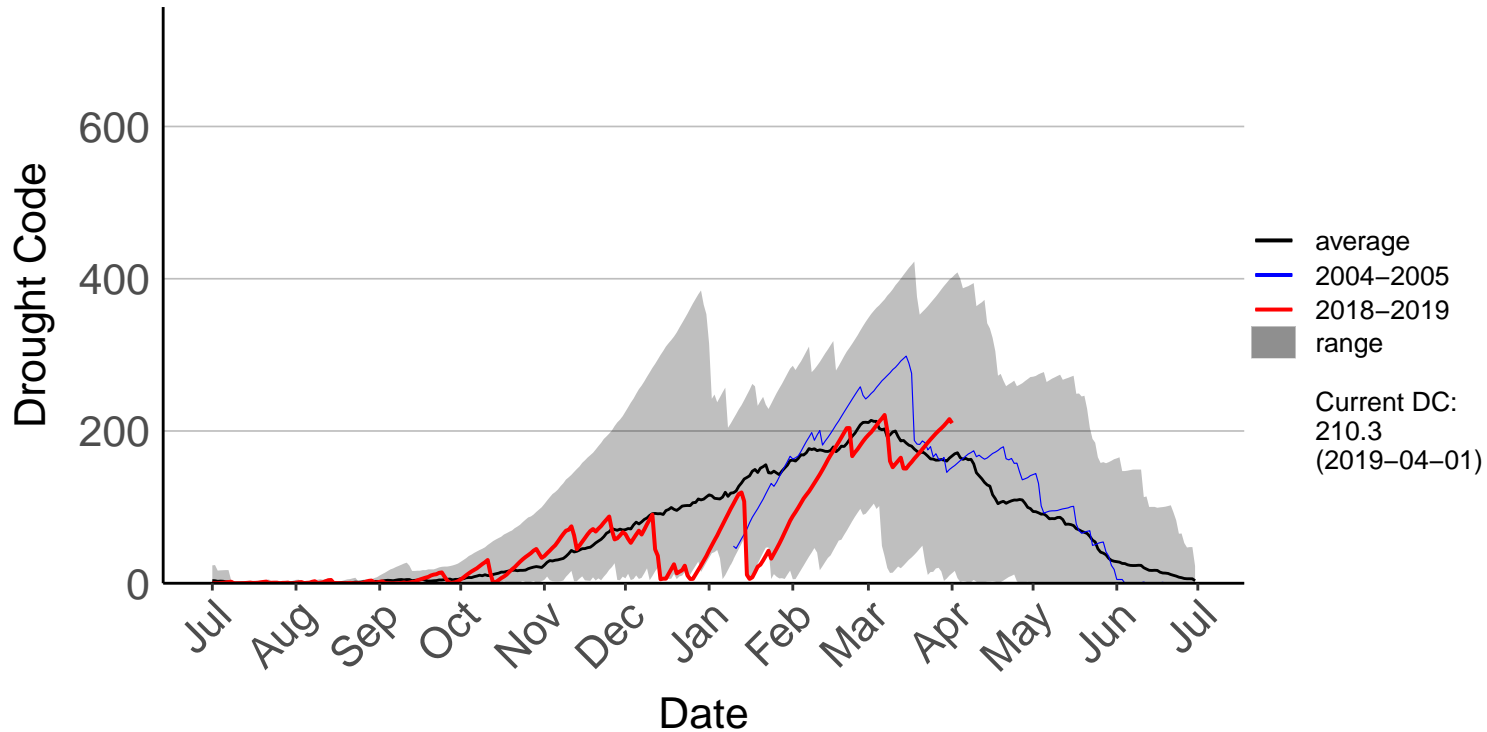

Ranana Raws

Raumai Raws

Tapuae Raws

Tarn Track Raws

Three Kings Raws

Waimarino Forest Raws

Waione East Raws

Waione Raws – DISCONTINUED