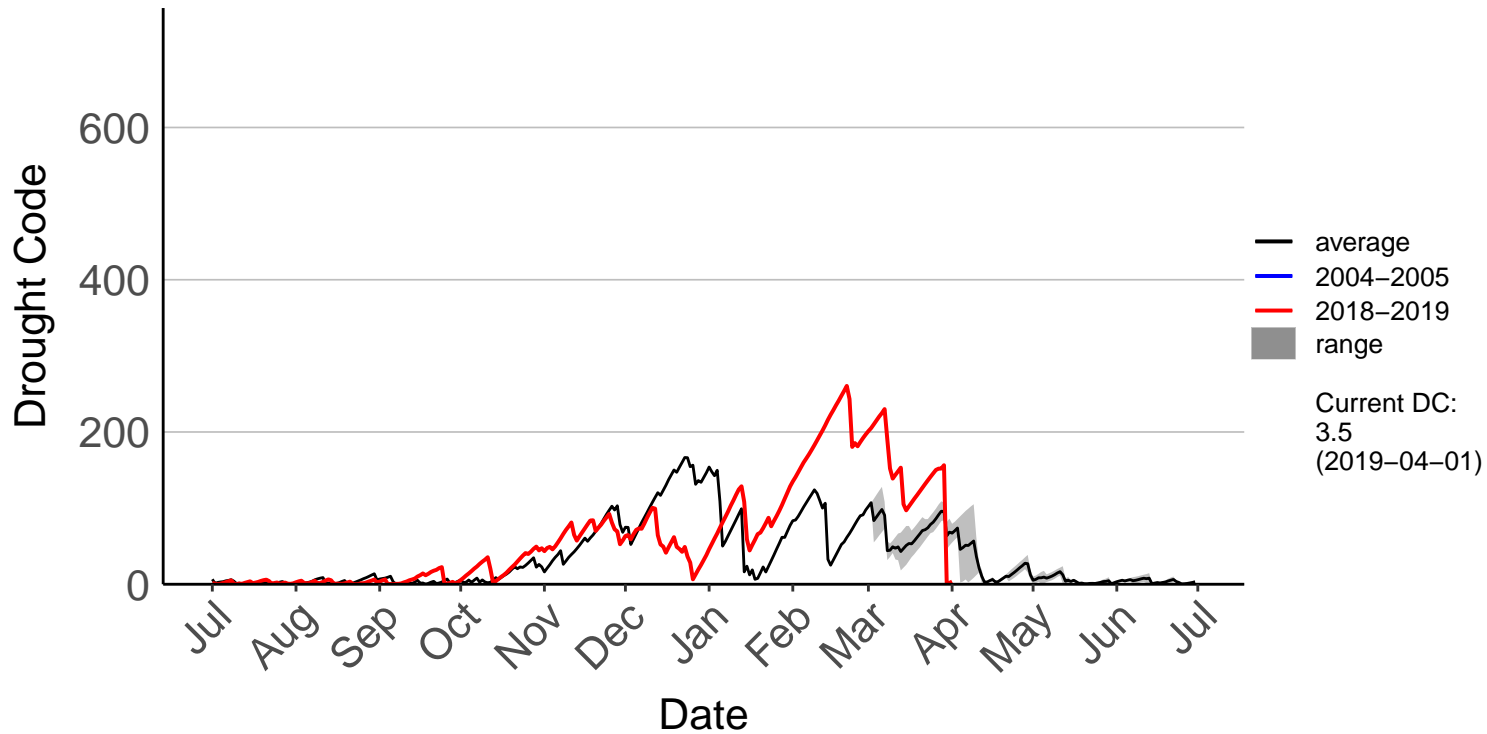

Ranana Raws

Raumai Raws

Tapuae Raws

Tarn Track Raws

Three Kings Raws

Waimarino Forest Raws

Waione East Raws

Waione Raws – DISCONTINUED