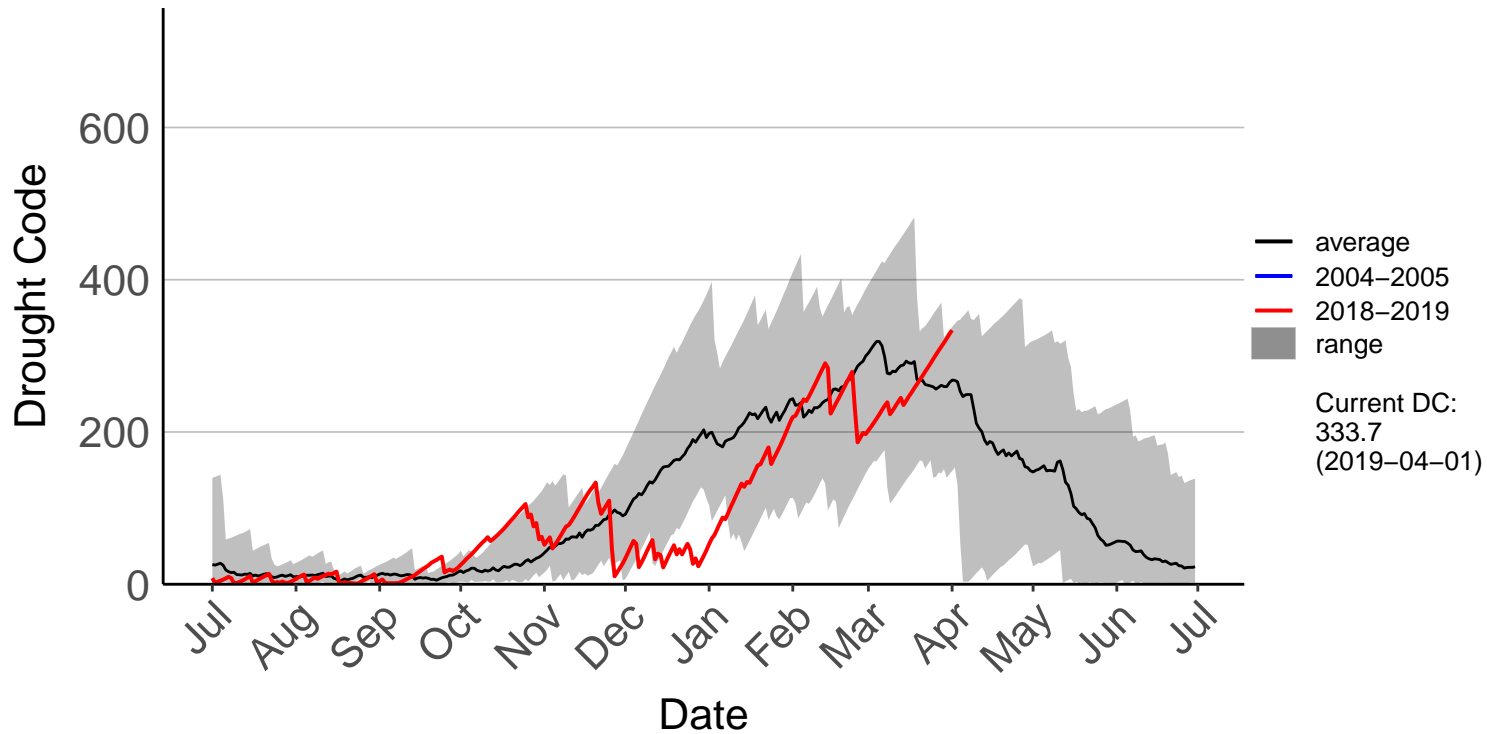

Levin Aws

Matarawa Raws

National Park Raws

Ngahere Park Raws

Ngamatea Raws

Pahiatua Ews

Palmerston North SYNOP

Paradise Valley Raws

Ranana Raws

Raumai Raws

Tapuae Raws

Tarn Track Raws

Three Kings Raws

Waimarino Forest Raws

Waione East Raws

Waione Raws – DISCONTINUED