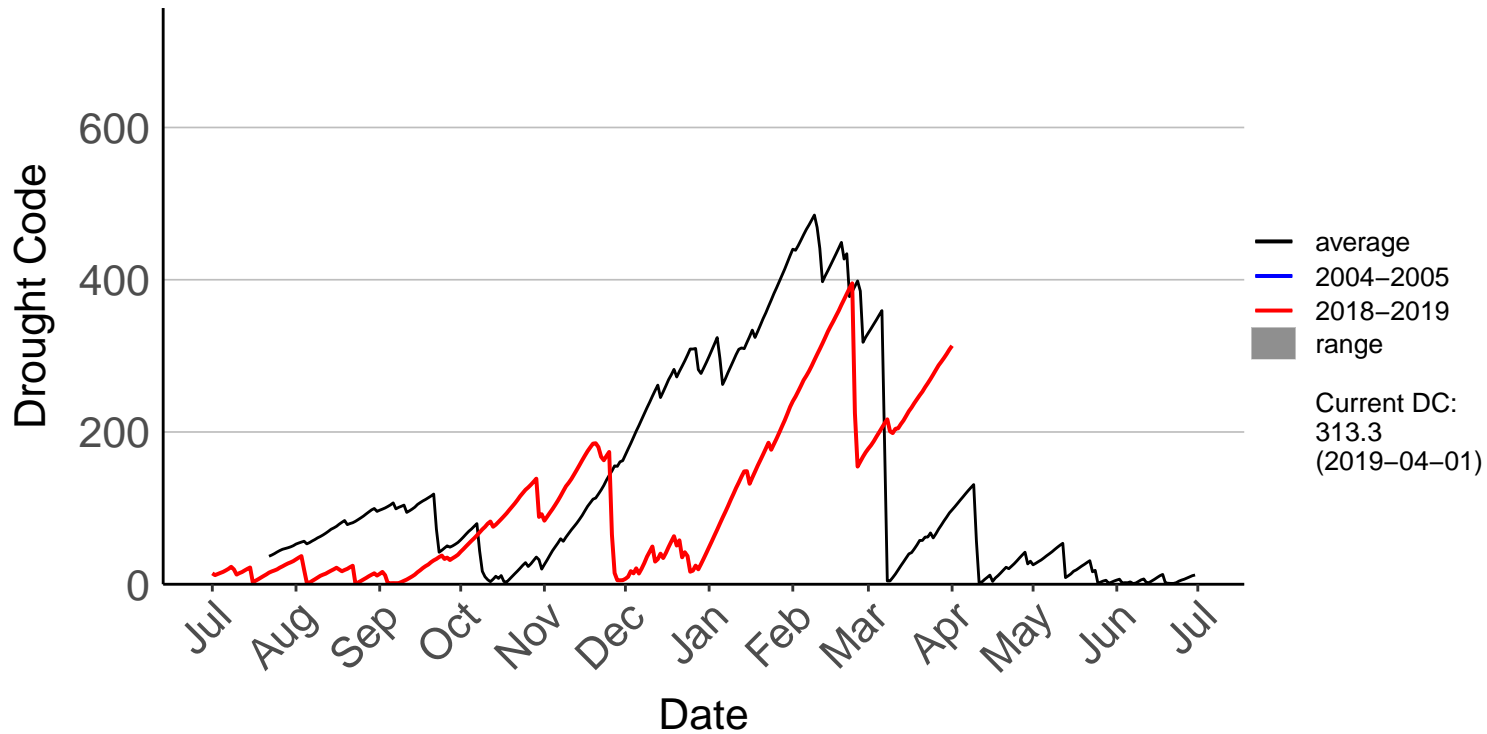

Ranana Raws

Raumai Raws

Tapuae Raws

Tarn Track Raws

Three Kings Raws

Waimarino Forest Raws

Waione East Raws

Waione Raws – DISCONTINUED