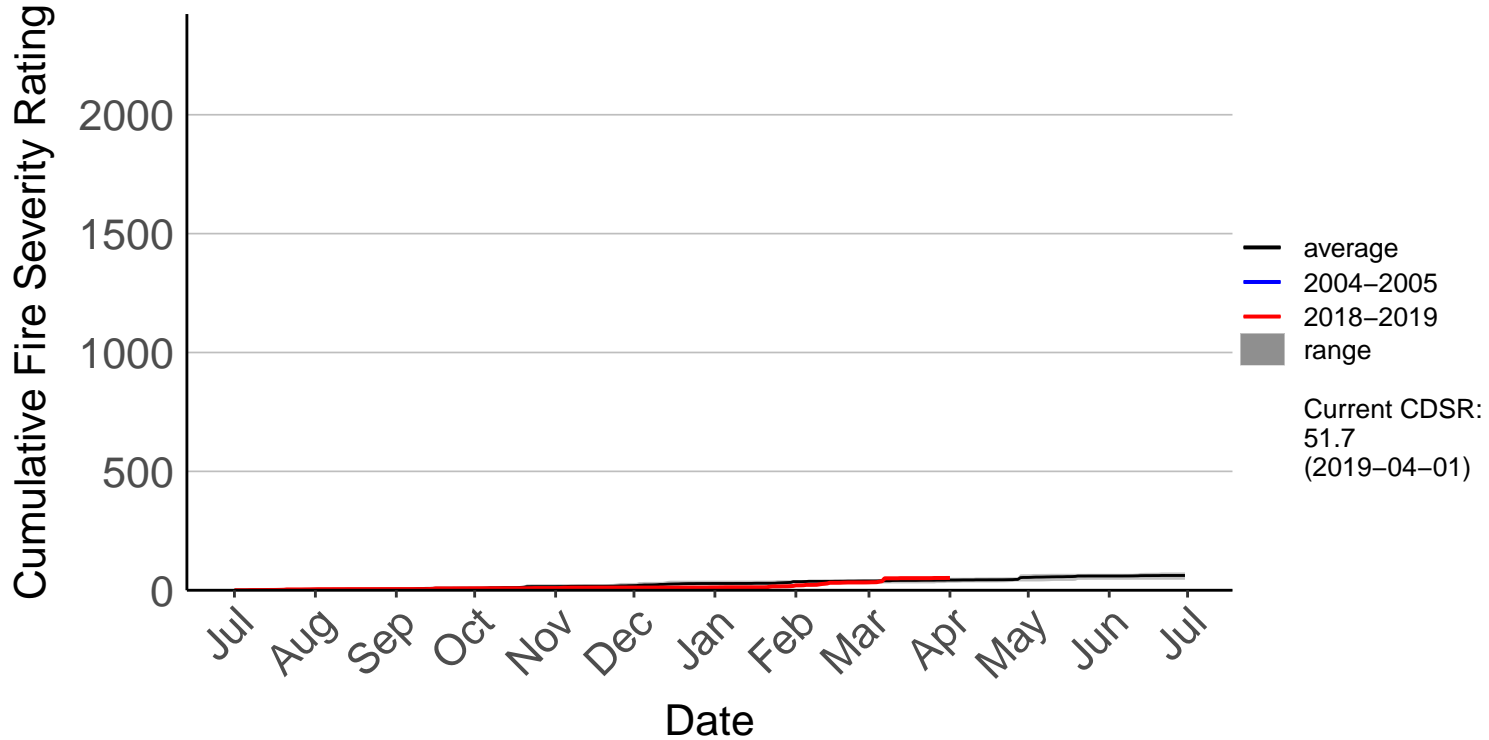

Geraldine Forest Raws