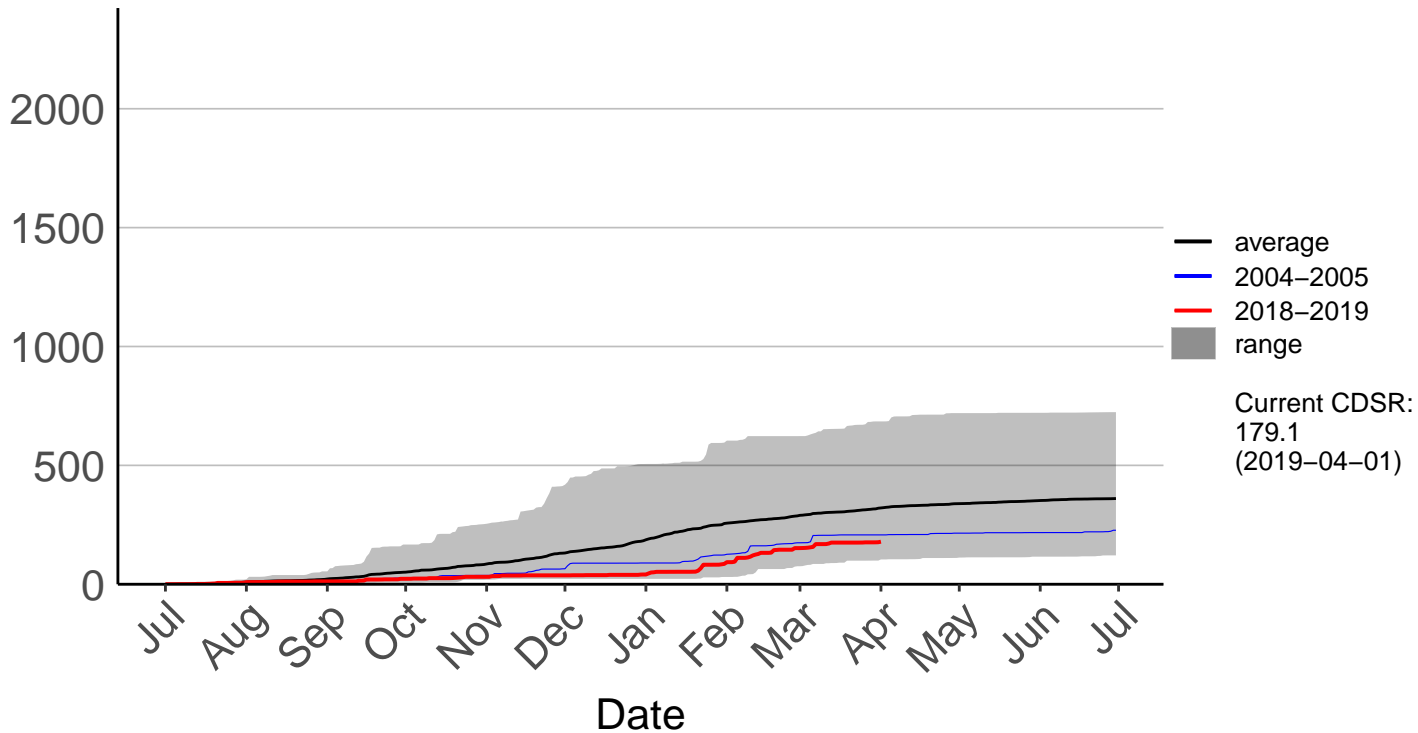

Mount Somers Raws

Cumulative Fire Severity Rating