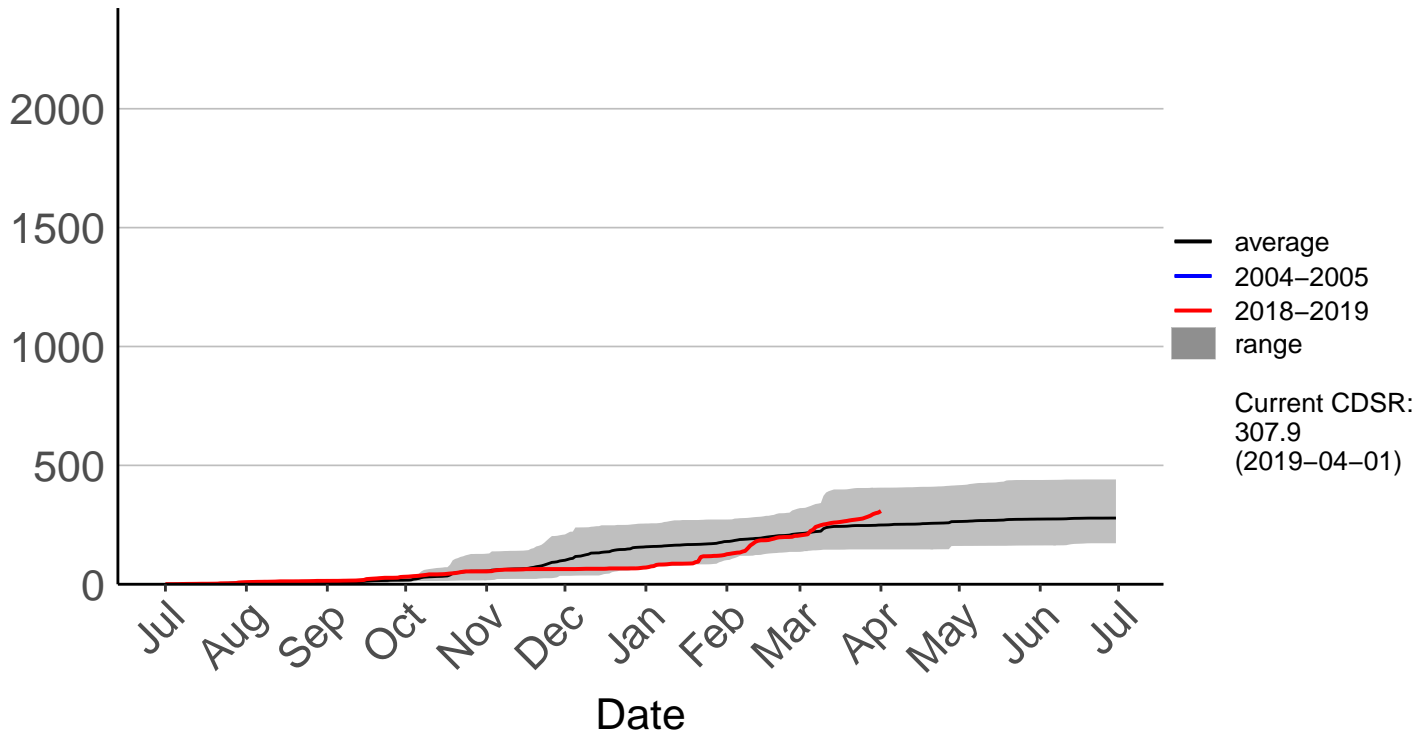

Timaru Coastal Raws

Cumulative Fire Severity Rating