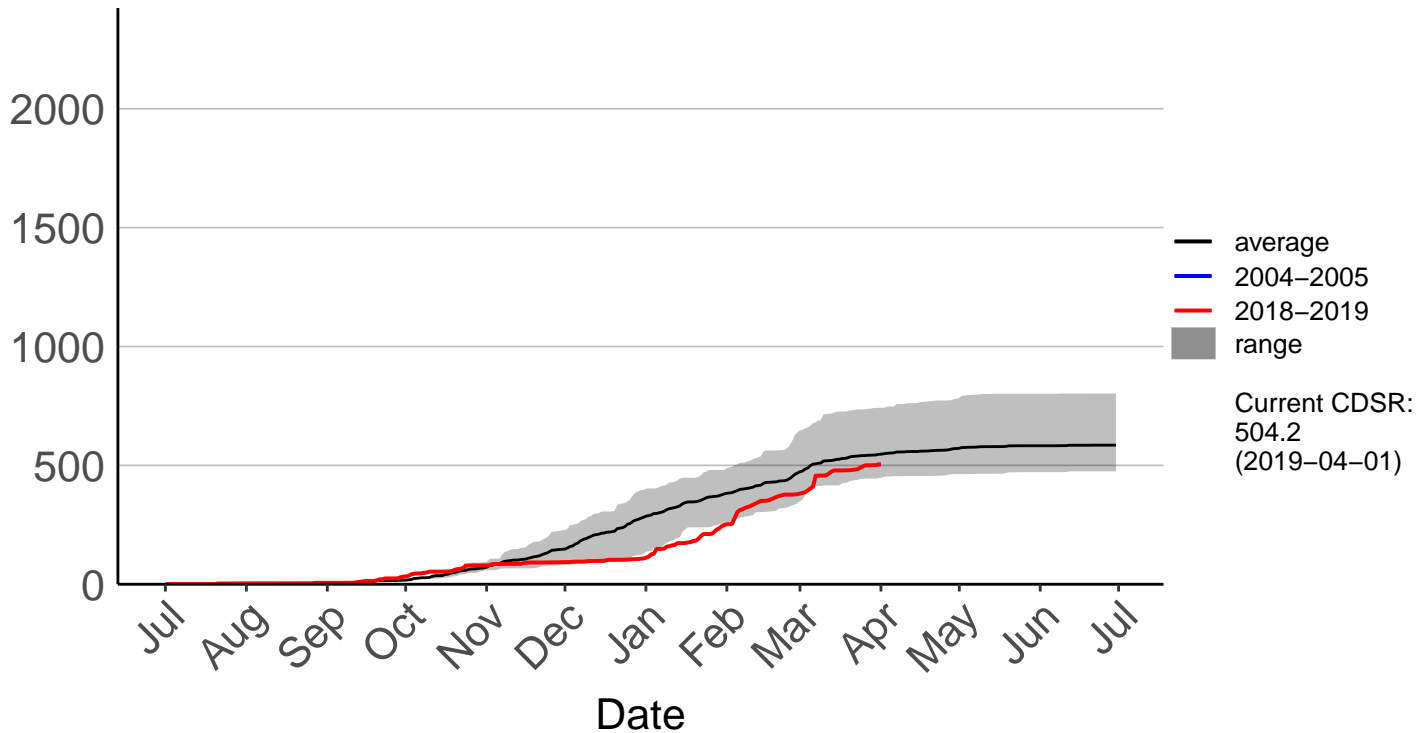

Glenaan Station Raws

Cumulative Fire Severity Rating