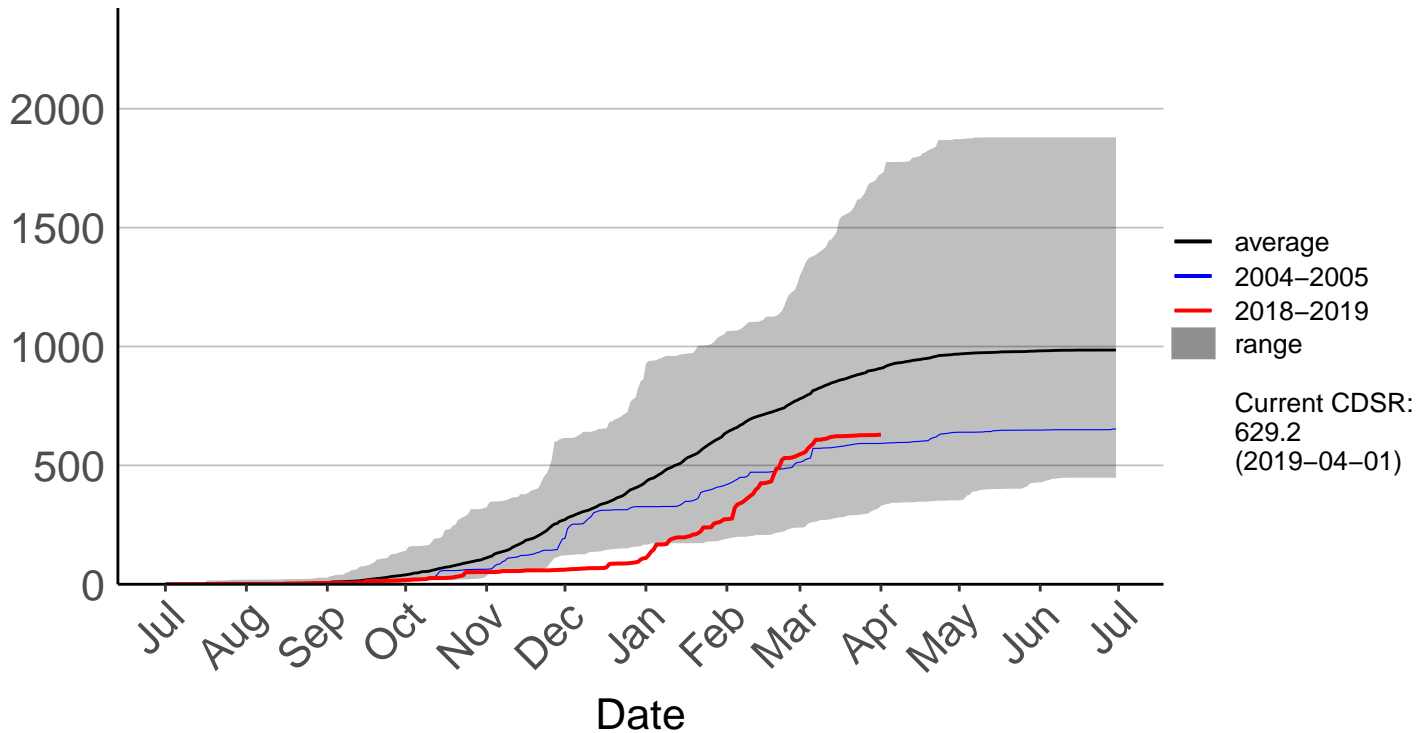

Ashburton Aero Raws

Cumulative Fire Severity Rating

- average
- 2004-2005
- 2018-2019
- range

Current CDSR:
397.3
(2019-04-01)

Date

Ashburton Plains 2 Raws

Cumulative Fire Severity Rating

- average
- 2004-2005
- 2018-2019
- range

Cumulative Fire Severity Rating

Mount Somers Raws

Cumulative Fire Severity Rating

Pukaki Aero Raws

Cumulative Fire Severity Rating

Tekapo Raws

Timaru Aero SYNOP

Cumulative Fire Severity Rating