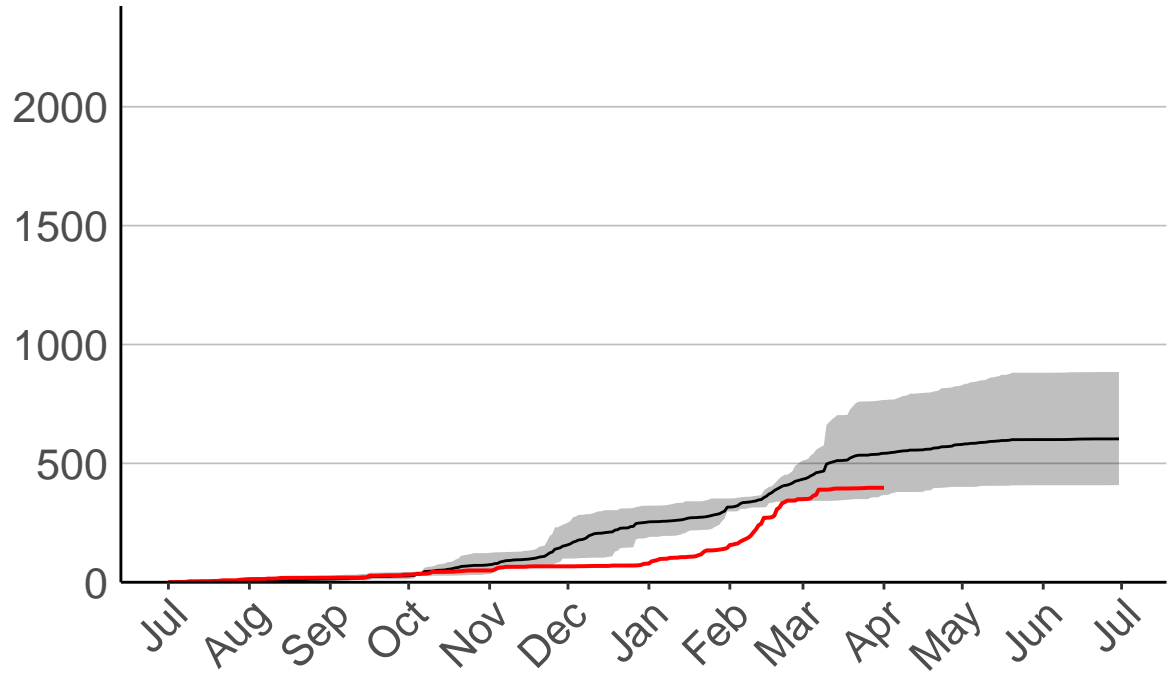

Ashburton Aero Raws

Cumulative Fire Severity Rating

- average
- 2004-2005
- 2018-2019
- range

Current CDSR:
397.3
(2019-04-01)

Date

Ashburton Plains 2 Raws

Cumulative Fire Severity Rating

- average
- 2004-2005
- 2018-2019
- range

Current CDSR:
283.7
(2019-04-01)

Date

Cannington Raws

Cumulative Fire Severity Rating

Cattle Creek Raws

Cumulative Fire Severity Rating

Clayton Raws

Cumulative Fire Severity Rating