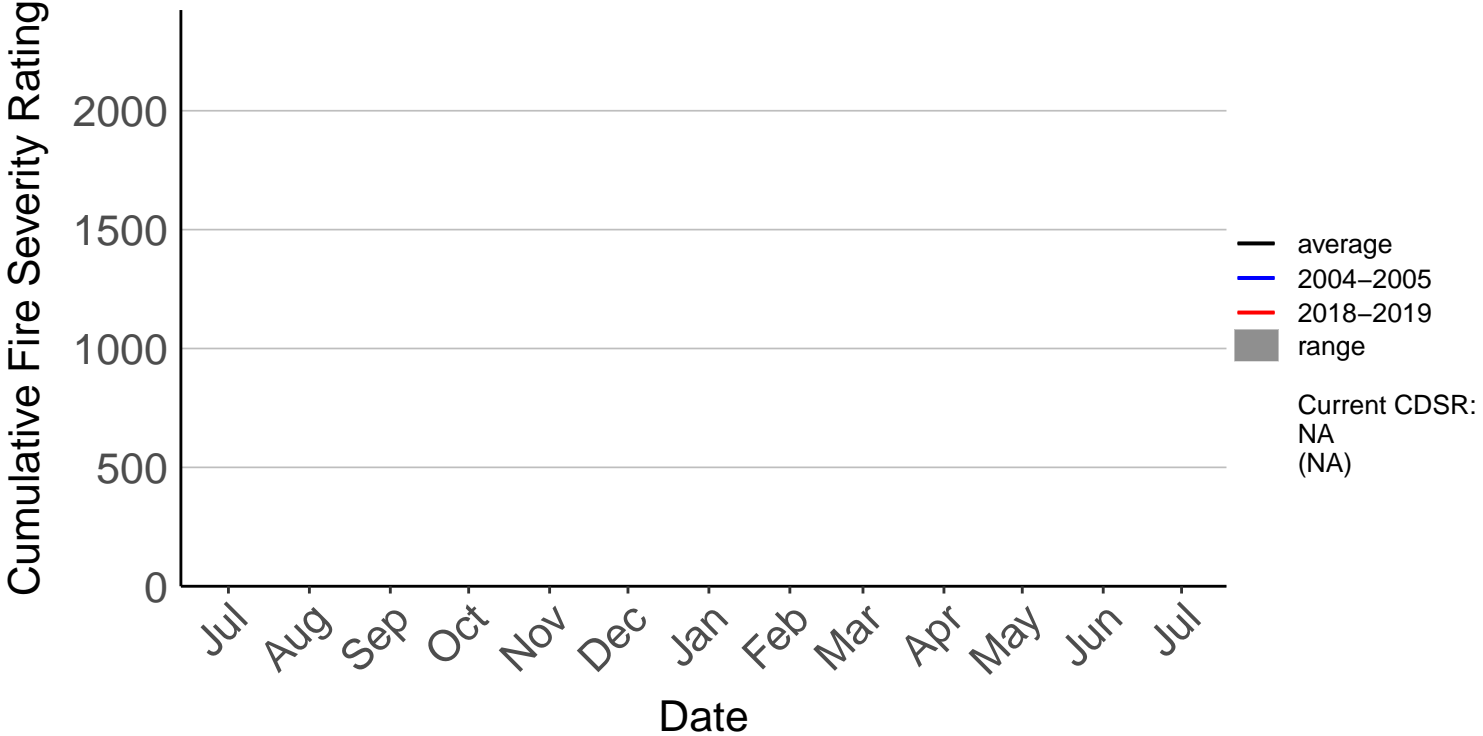

Waimate Coastal Raws