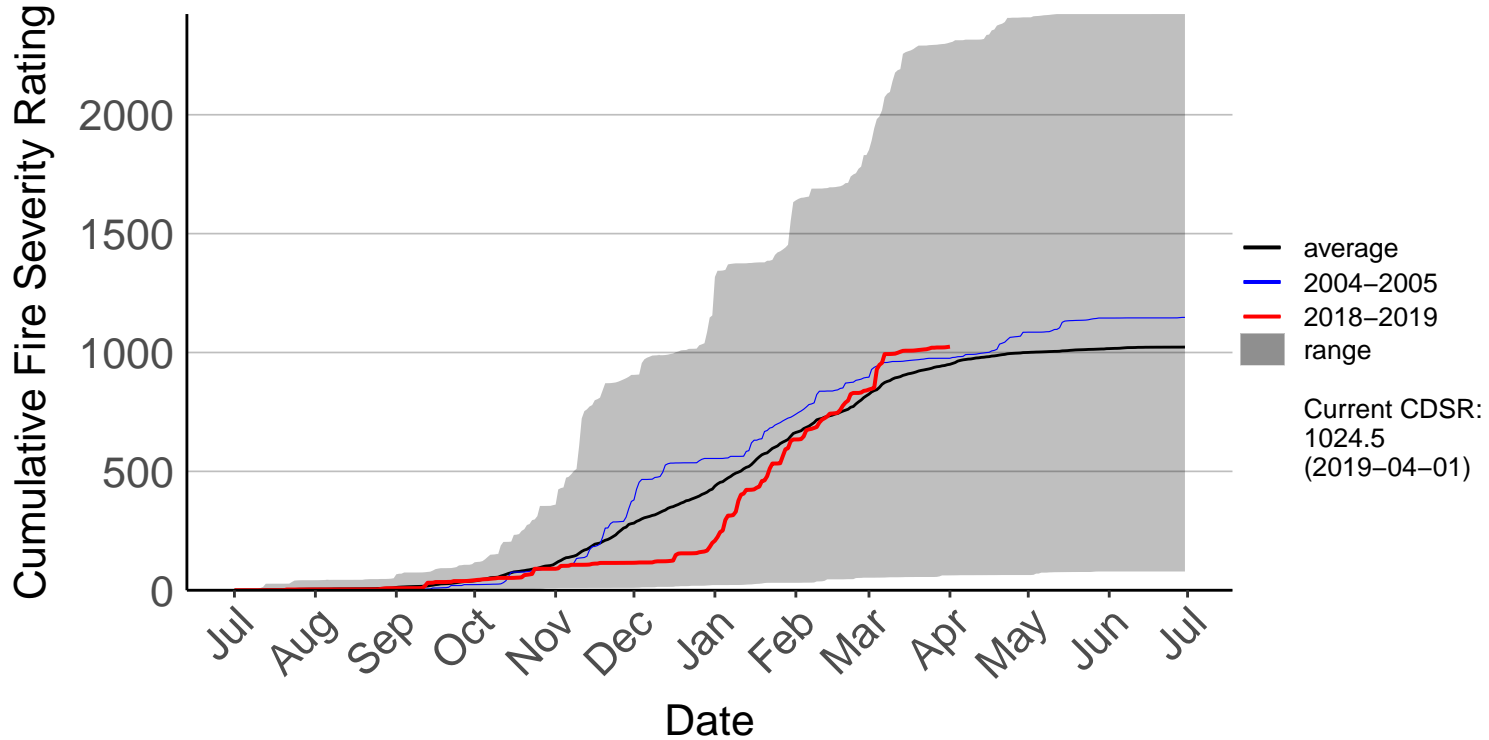

Ashburton Aero Raws

Cumulative Fire Severity Rating

- average
- 2004-2005
- 2018-2019
- range

Current CDSR:
397.3
(2019-04-01)

Date

Ashburton Plains 2 Raws

Cumulative Fire Severity Rating

- average
- 2004-2005
- 2018-2019
- range

Cumulative Fire Severity Rating

Mount Somers Raws

Cumulative Fire Severity Rating

Pukaki Aero Raws

Cumulative Fire Severity Rating

Tekapo Raws

Timaru Aero SYNOP

Cumulative Fire Severity Rating