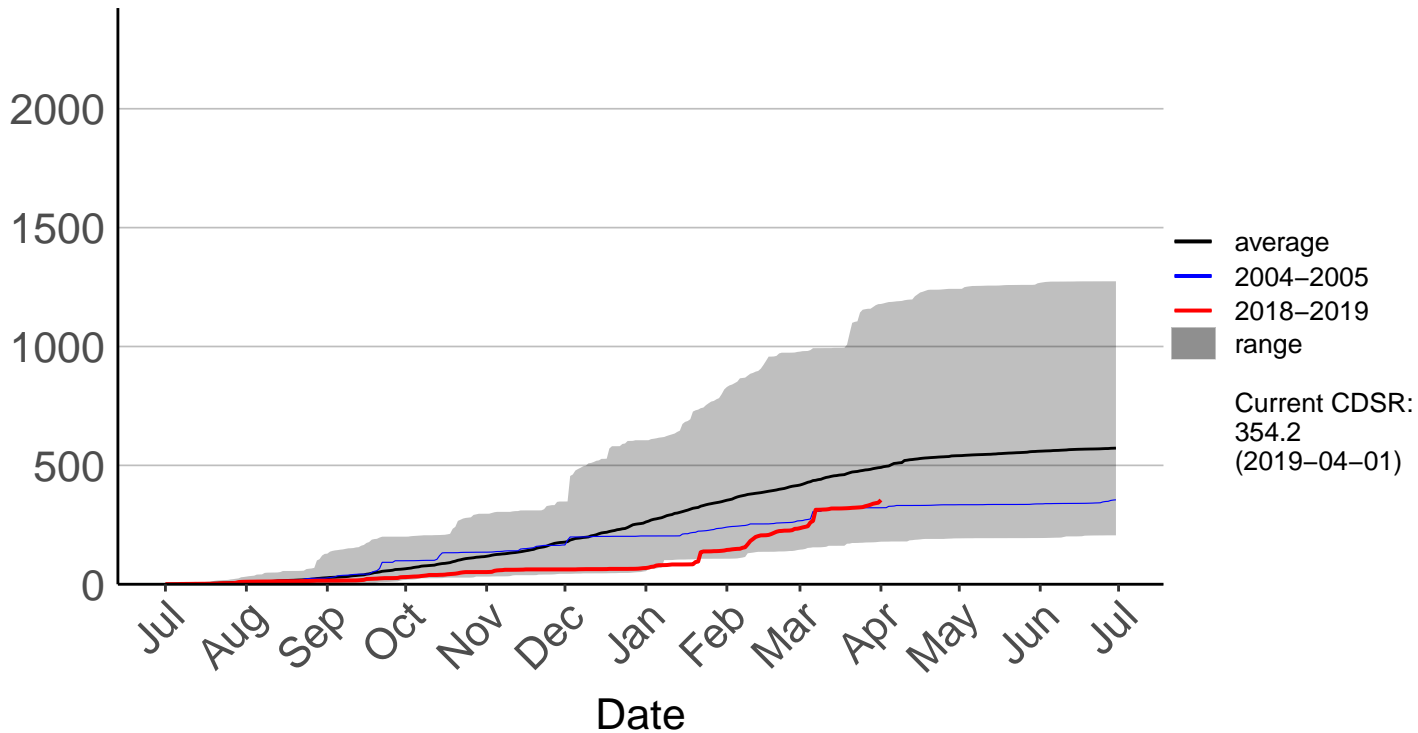

Ashburton Aero Raws

Cumulative Fire Severity Rating

- average
- 2004-2005
- 2018-2019
- range

Current CDSR:
397.3
(2019-04-01)

Date

Ashburton Plains 2 Raws

Cumulative Fire Severity Rating

- average
- 2004-2005
- 2018-2019
- range

Cumulative Fire Severity Rating

Mount Somers Raws

Cumulative Fire Severity Rating

Pukaki Aero Raws

Cumulative Fire Severity Rating

Tekapo Raws

Timaru Aero SYNOP

Cumulative Fire Severity Rating