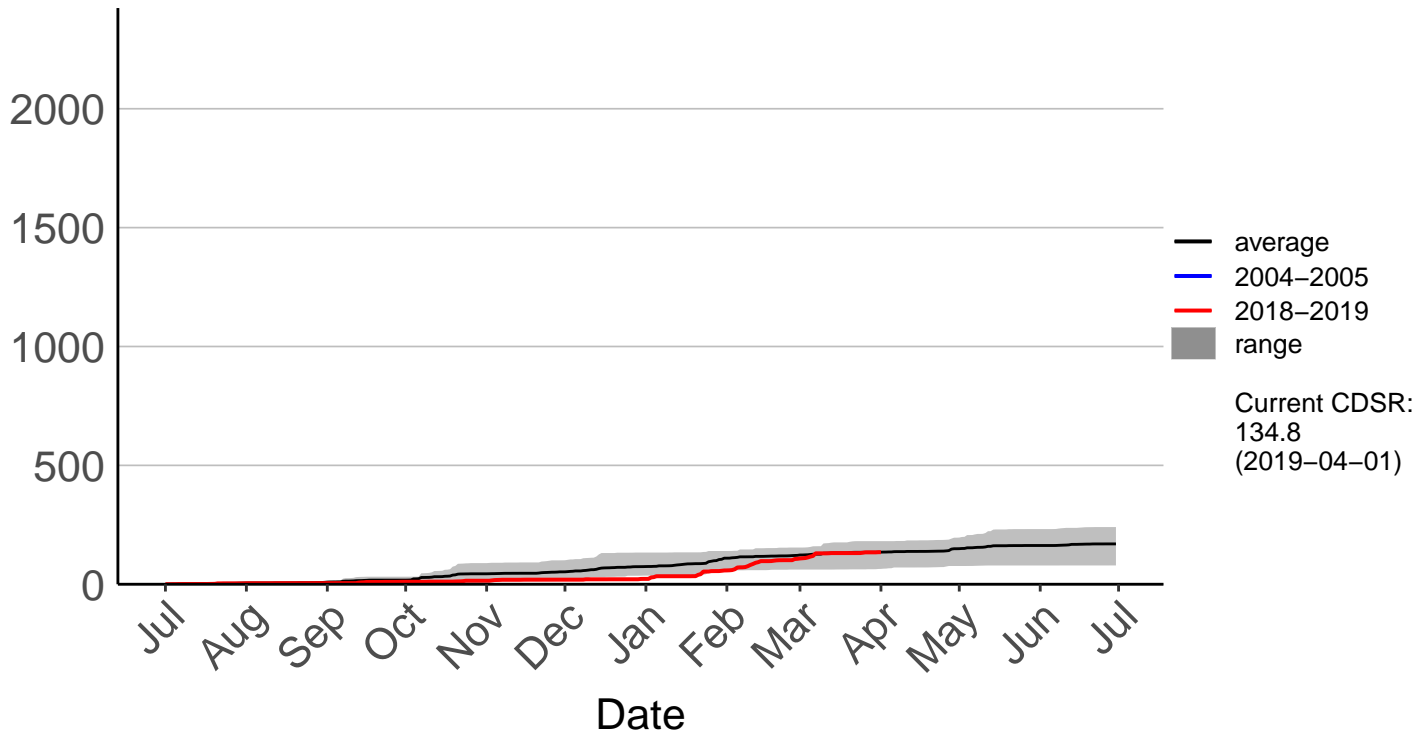

Ashburton Aero Raws

Cumulative Fire Severity Rating

- average
- 2004-2005
- 2018-2019
- range

Current CDSR:
397.3
(2019-04-01)

Date

Ashburton Plains 2 Raws

Cumulative Fire Severity Rating

- average
- 2004-2005
- 2018-2019
- range

Current CDSR:
283.7
(2019-04-01)

Date

Cannington Raws

Cumulative Fire Severity Rating

Cattle Creek Raws

Cumulative Fire Severity Rating

Clayton Raws

Cumulative Fire Severity Rating