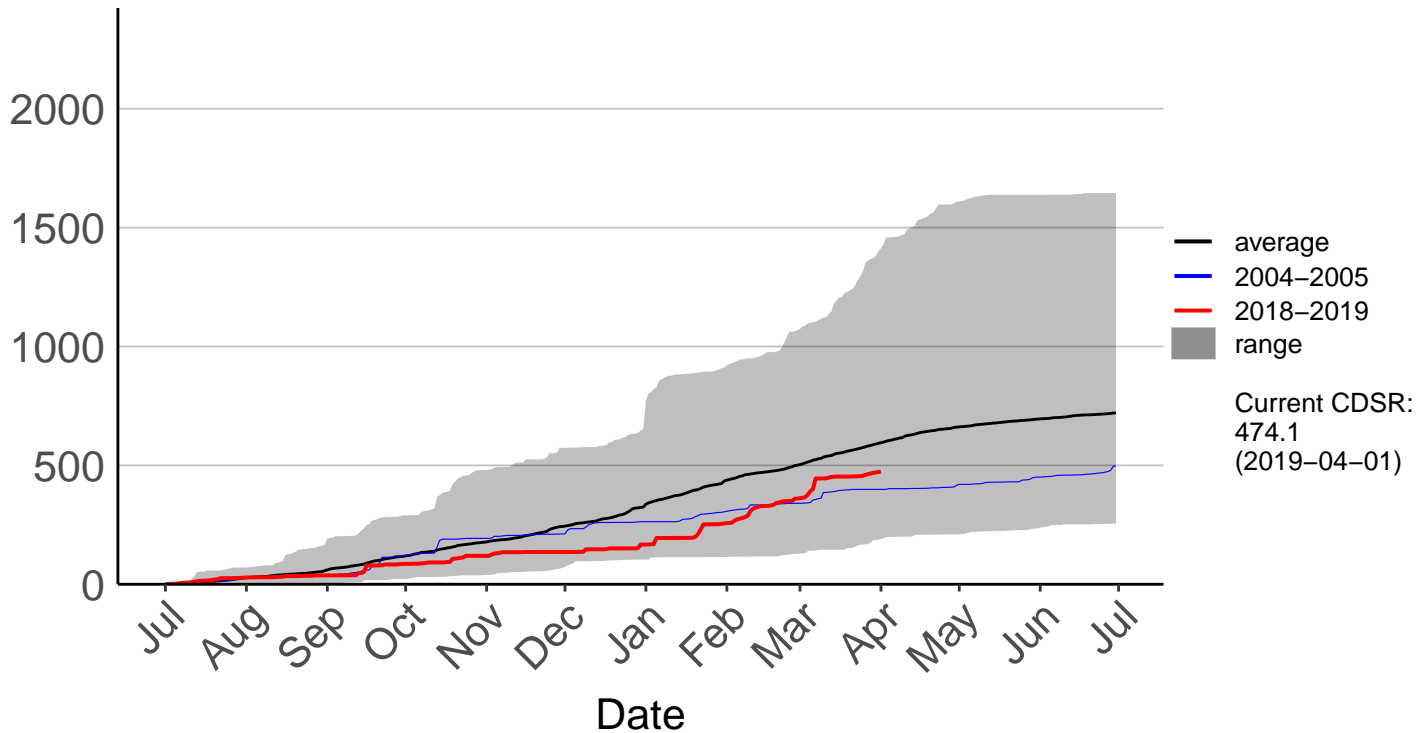

Waihaorunga Raws

Cumulative Fire Severity Rating