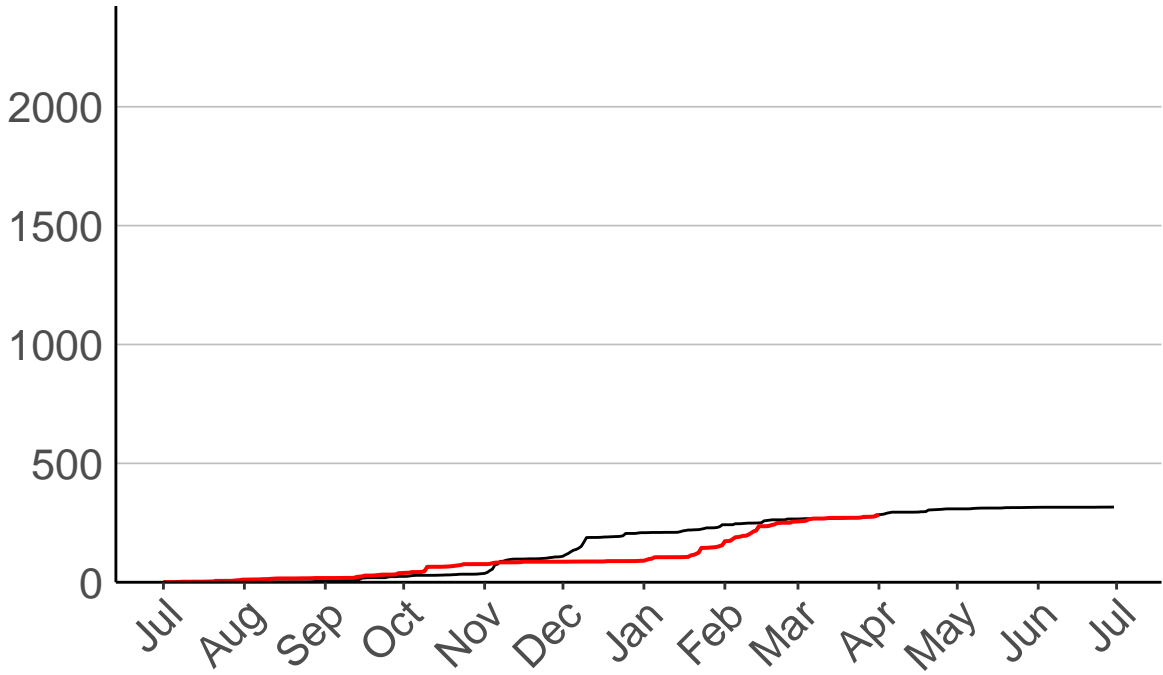

Ashburton Aero Raws

Cumulative Fire Severity Rating

- average
- 2004-2005
- 2018-2019
- range

Current CDSR:
397.3
(2019-04-01)

Date

Ashburton Plains 2 Raws

Cumulative Fire Severity Rating

- average
- 2004-2005
- 2018-2019
- range

Current CDSR:
283.7
(2019-04-01)

Date

Cannington Raws

Cumulative Fire Severity Rating

Cattle Creek Raws

Cumulative Fire Severity Rating

Clayton Raws

Cumulative Fire Severity Rating