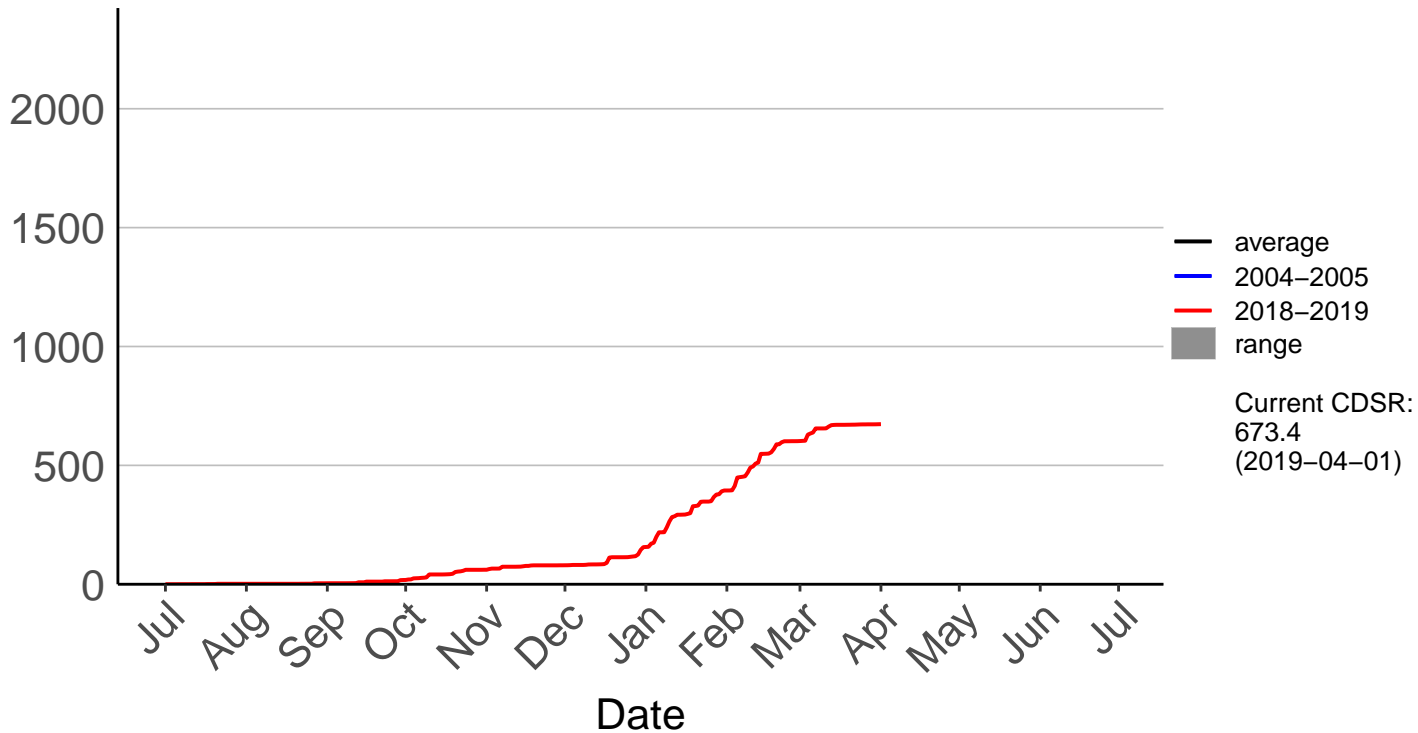

Ashburton Aero Raws

Cumulative Fire Severity Rating

- average
- 2004-2005
- 2018-2019
- range

Current CDSR:
397.3
(2019-04-01)

Date

Ashburton Plains 2 Raws

Cumulative Fire Severity Rating

- average
- 2004-2005
- 2018-2019
- range

Geraldine Forest Raws

Glenaan Station Raws

Cumulative Fire Severity Rating

Glentanner Raws

Cumulative Fire Severity Rating

Hakaterere Raws

Cumulative Fire Severity Rating

Mount Cook Ews