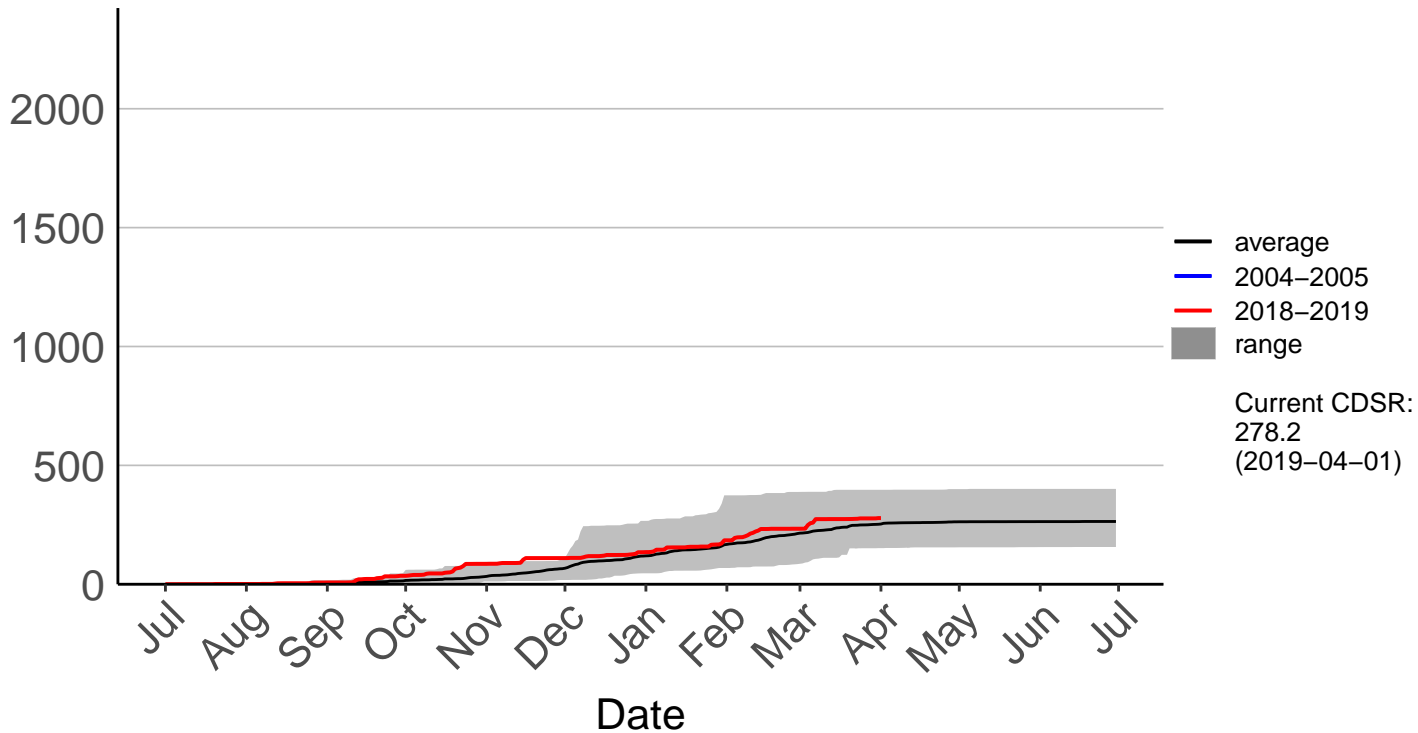

Mount Cook Ews

Cumulative Fire Severity Rating