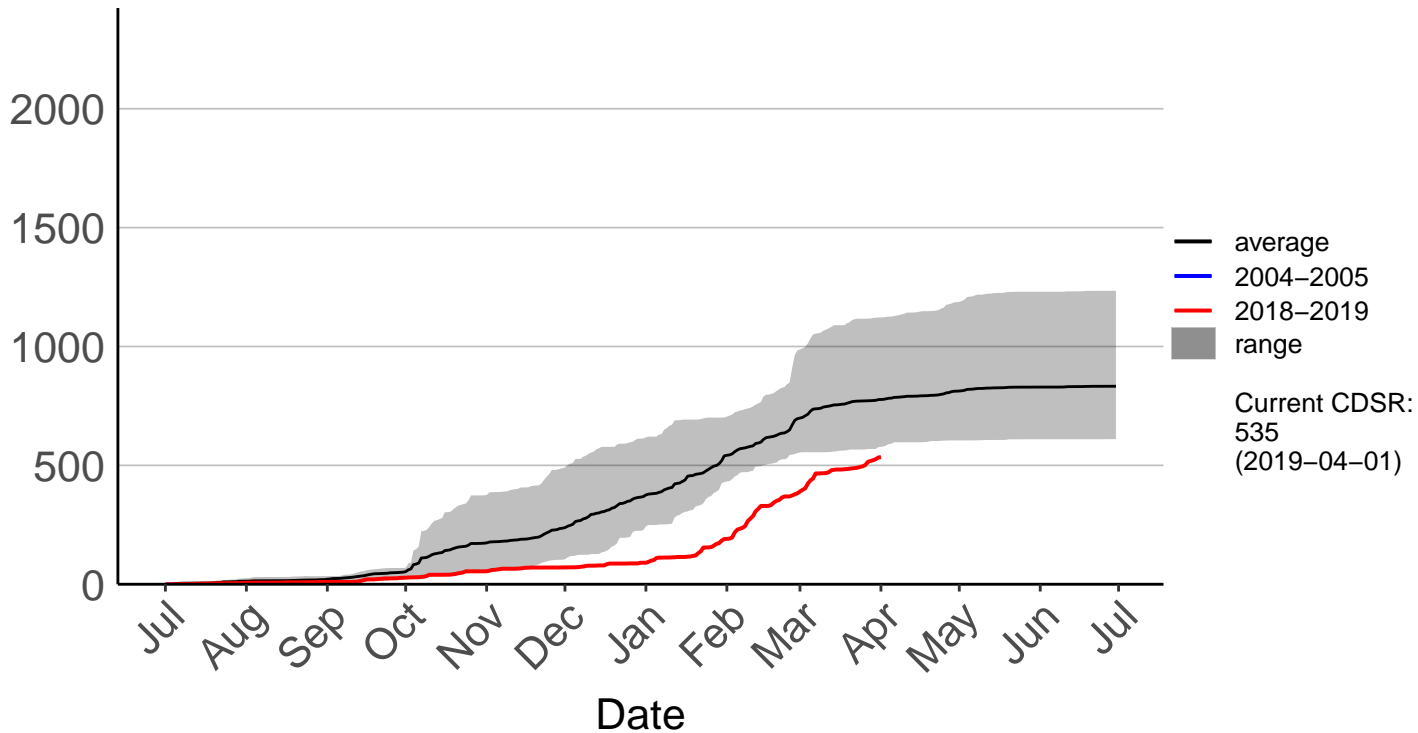

Ashburton Aero Raws

Cumulative Fire Severity Rating

- average
- 2004-2005
- 2018-2019
- range

Current CDSR:
397.3
(2019-04-01)

Date

Ashburton Plains 2 Raws

Cumulative Fire Severity Rating

- average
- 2004-2005
- 2018-2019
- range

Current CDSR:
283.7
(2019-04-01)

Date

Cannington Raws

Cumulative Fire Severity Rating

Cattle Creek Raws

Cumulative Fire Severity Rating

Clayton Raws

Cumulative Fire Severity Rating