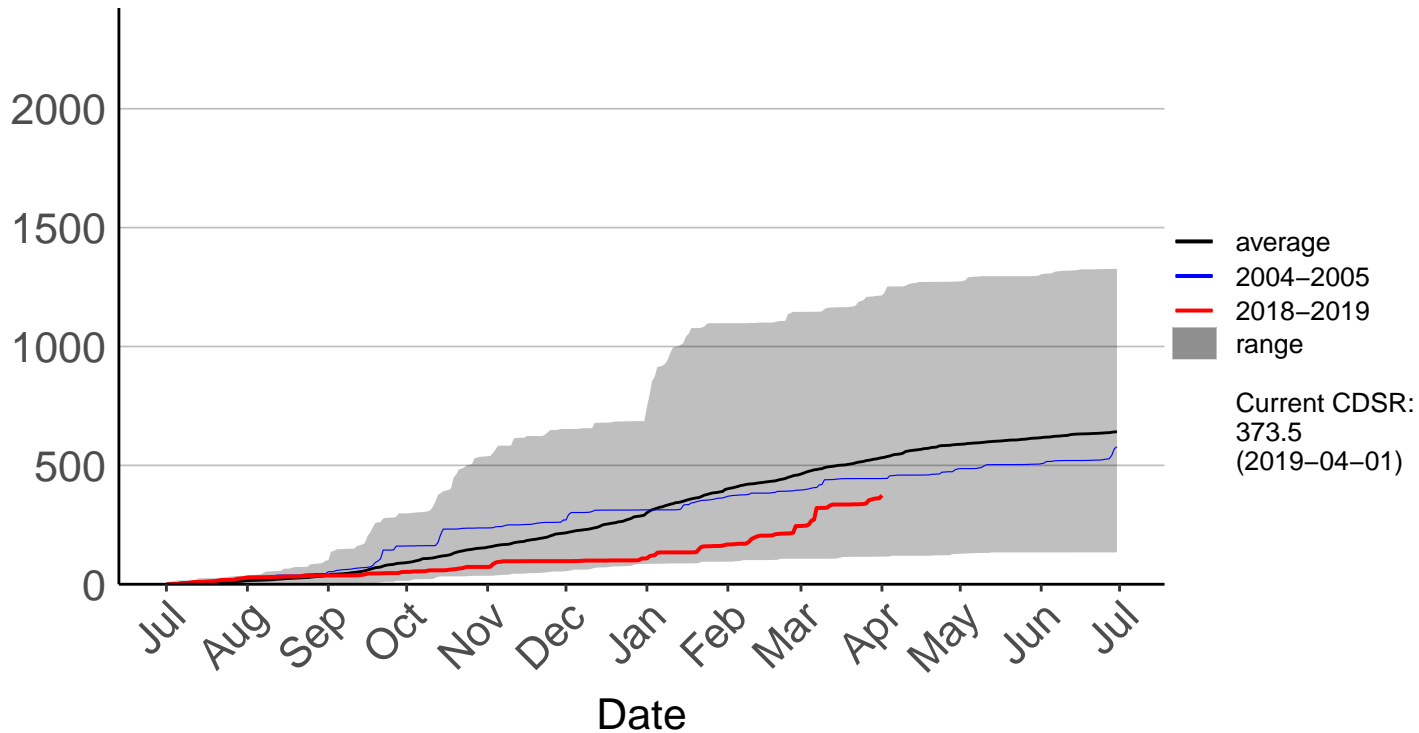

Ashburton Aero Raws

Cumulative Fire Severity Rating

- average
- 2004-2005
- 2018-2019
- range

Current CDSR:
397.3
(2019-04-01)

Date

Ashburton Plains 2 Raws

Cumulative Fire Severity Rating

- average
- 2004-2005
- 2018-2019
- range

Current CDSR:
283.7
(2019-04-01)

Date

Cannington Raws

Cumulative Fire Severity Rating

Cattle Creek Raws

Cumulative Fire Severity Rating

Clayton Raws

Cumulative Fire Severity Rating