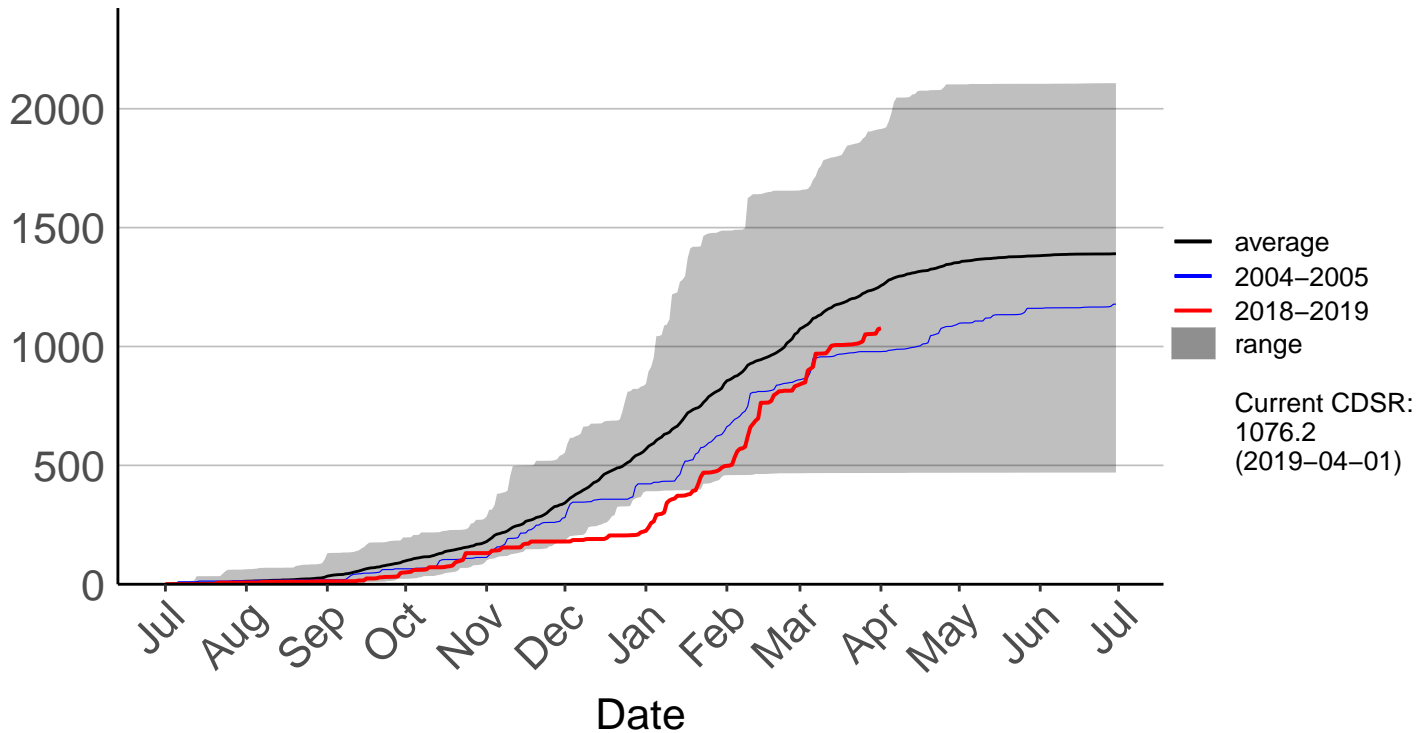

Ashburton Aero Raws

Cumulative Fire Severity Rating

- average
- 2004-2005
- 2018-2019
- range

Current CDSR:
397.3
(2019-04-01)

Date

Ashburton Plains 2 Raws

Cumulative Fire Severity Rating

- average
- 2004-2005
- 2018-2019
- range

Current CDSR:
283.7
(2019-04-01)

Date

Cannington Raws

Cumulative Fire Severity Rating

Cattle Creek Raws

Cumulative Fire Severity Rating

Clayton Raws

Cumulative Fire Severity Rating

Geraldine Forest Raws

Glenaan Station Raws

Cumulative Fire Severity Rating

Glentanner Raws

Cumulative Fire Severity Rating

Hakaterere Raws

Cumulative Fire Severity Rating

Mount Cook Ews