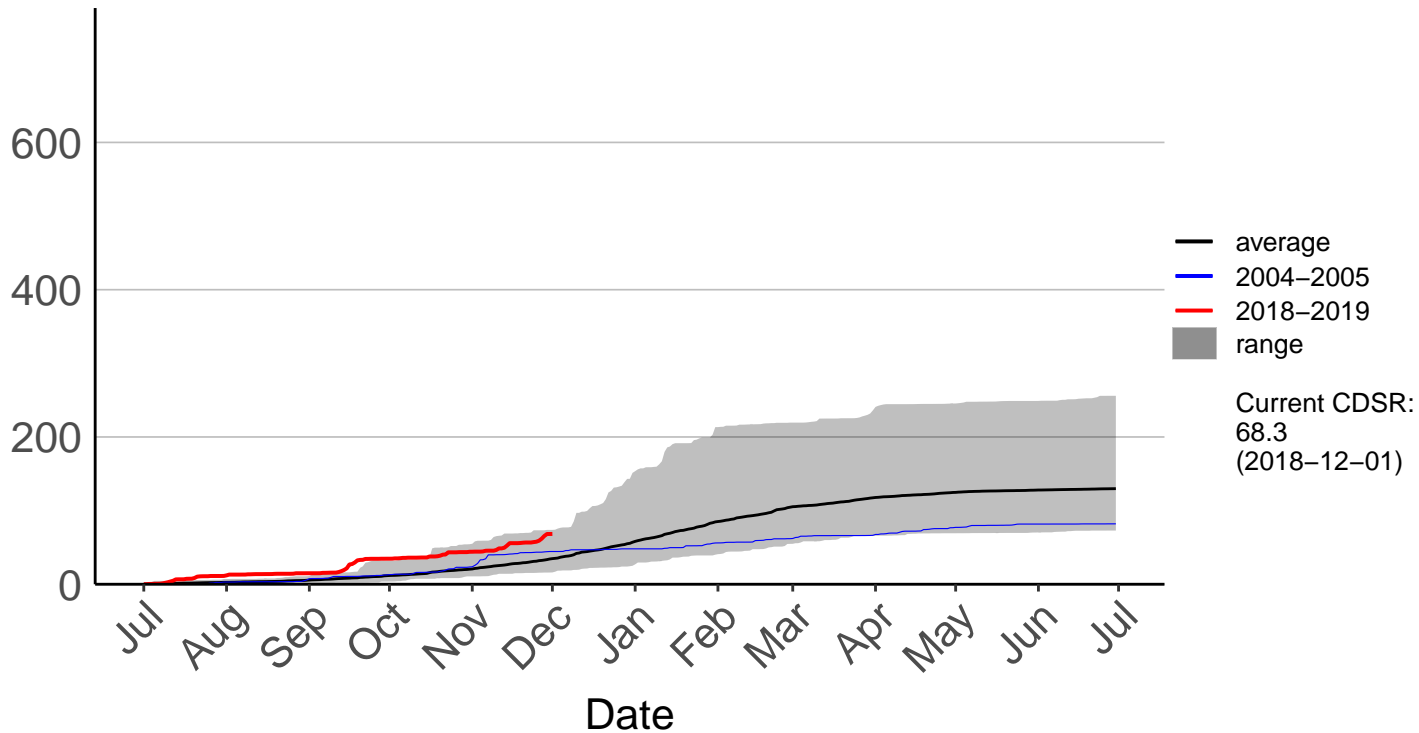

South West Cape SYNOP – DISCONTINUED

Cumulative Fire Severity Rating