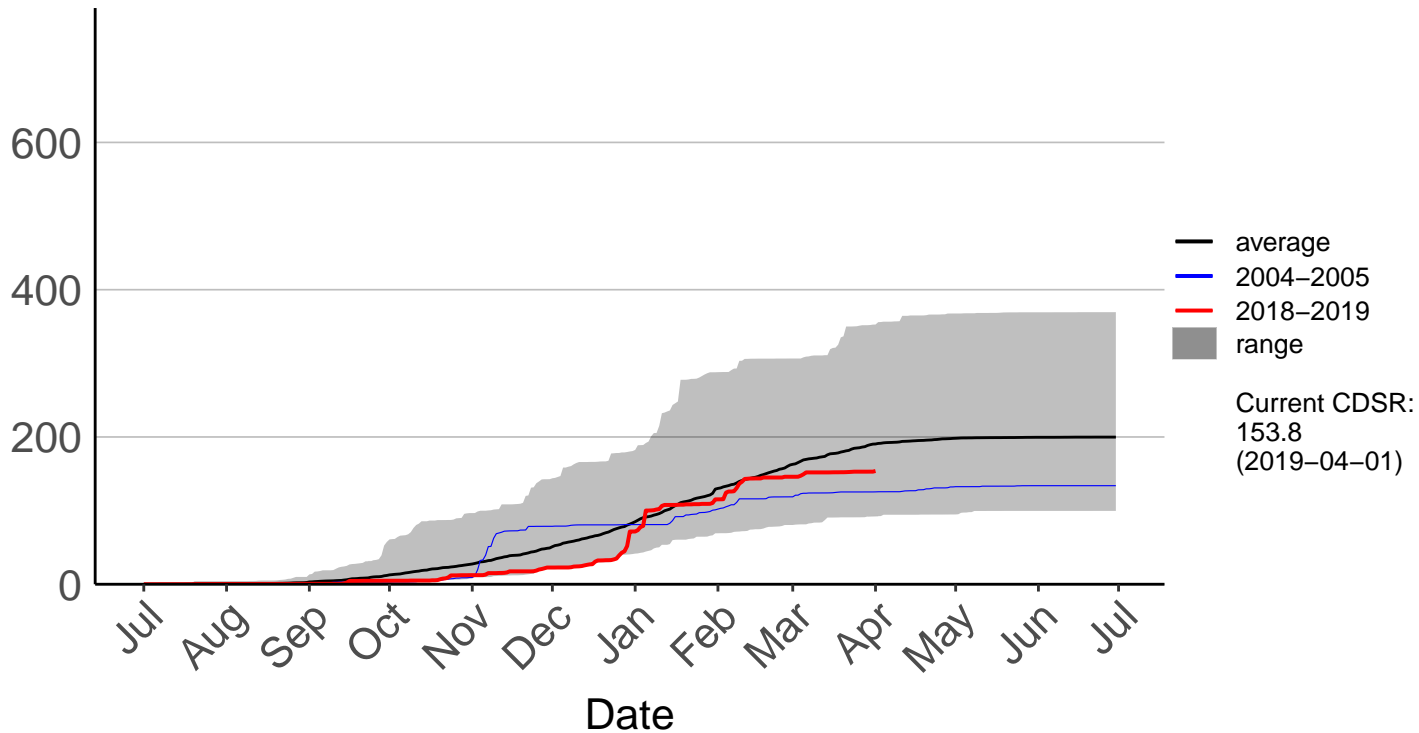

Tuatapere Raws

Cumulative Fire Severity Rating