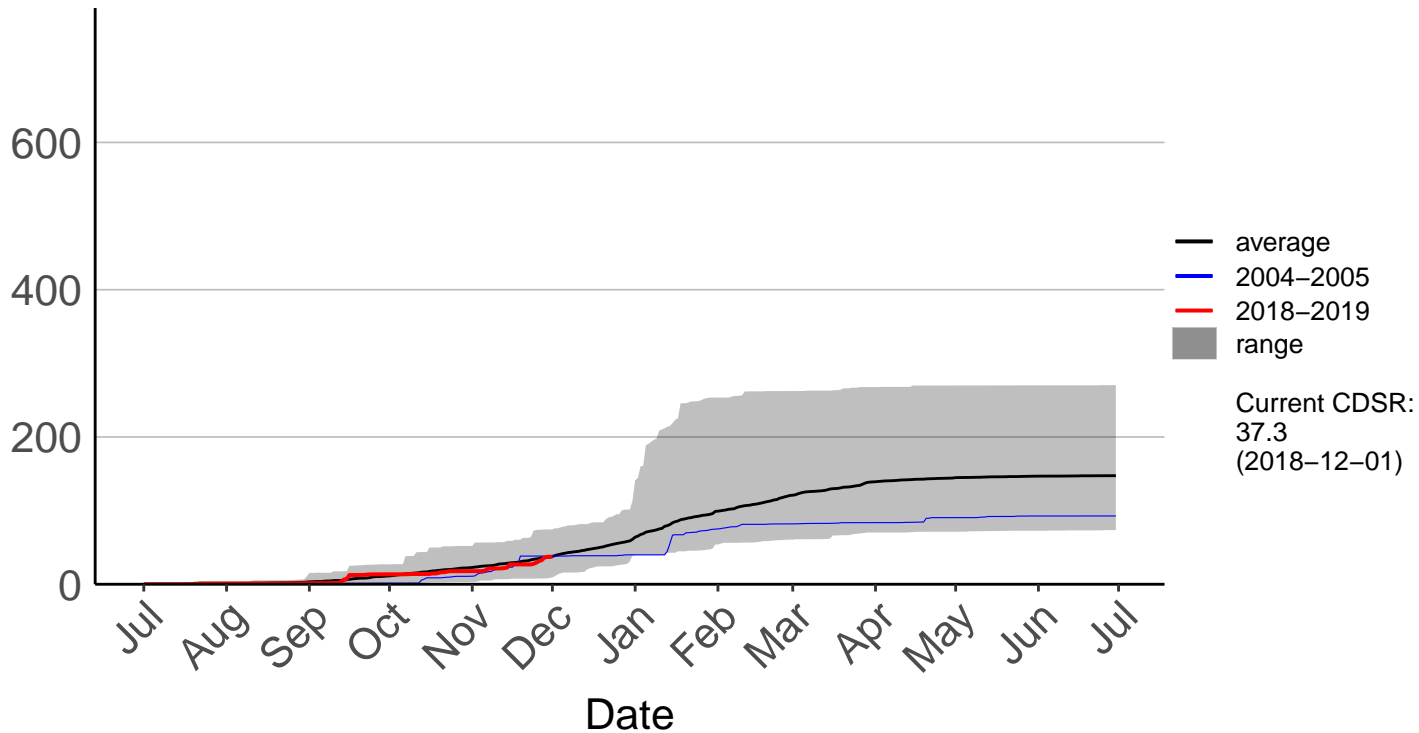

Gore Aws – DISCONTINUED

Cumulative Fire Severity Rating