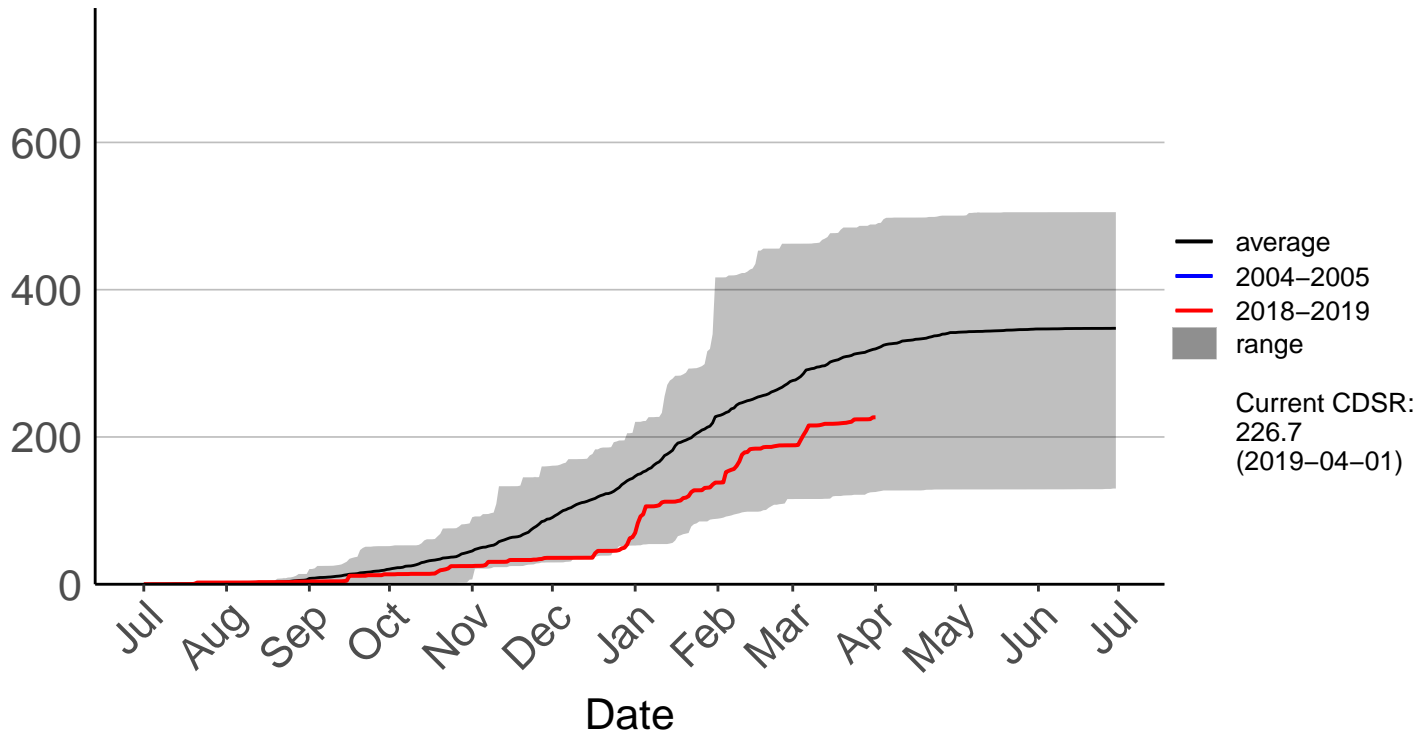

Barnhill Raws

Cumulative Fire Severity Rating

Blackmount Raws

Cumulative Fire Severity Rating

Edendale Raws

Garston Raws

Cumulative Fire Severity Rating

Gore Aws – DISCONTINUED

Milford Sound Raws

Cumulative Fire Severity Rating

Otama Raws

Cumulative Fire Severity Rating

Slopedown Raws

Cumulative Fire Severity Rating

- average
- 2004–2005
- 2018–2019
- range

Current CDSR:
575.5
(2019-04-01)