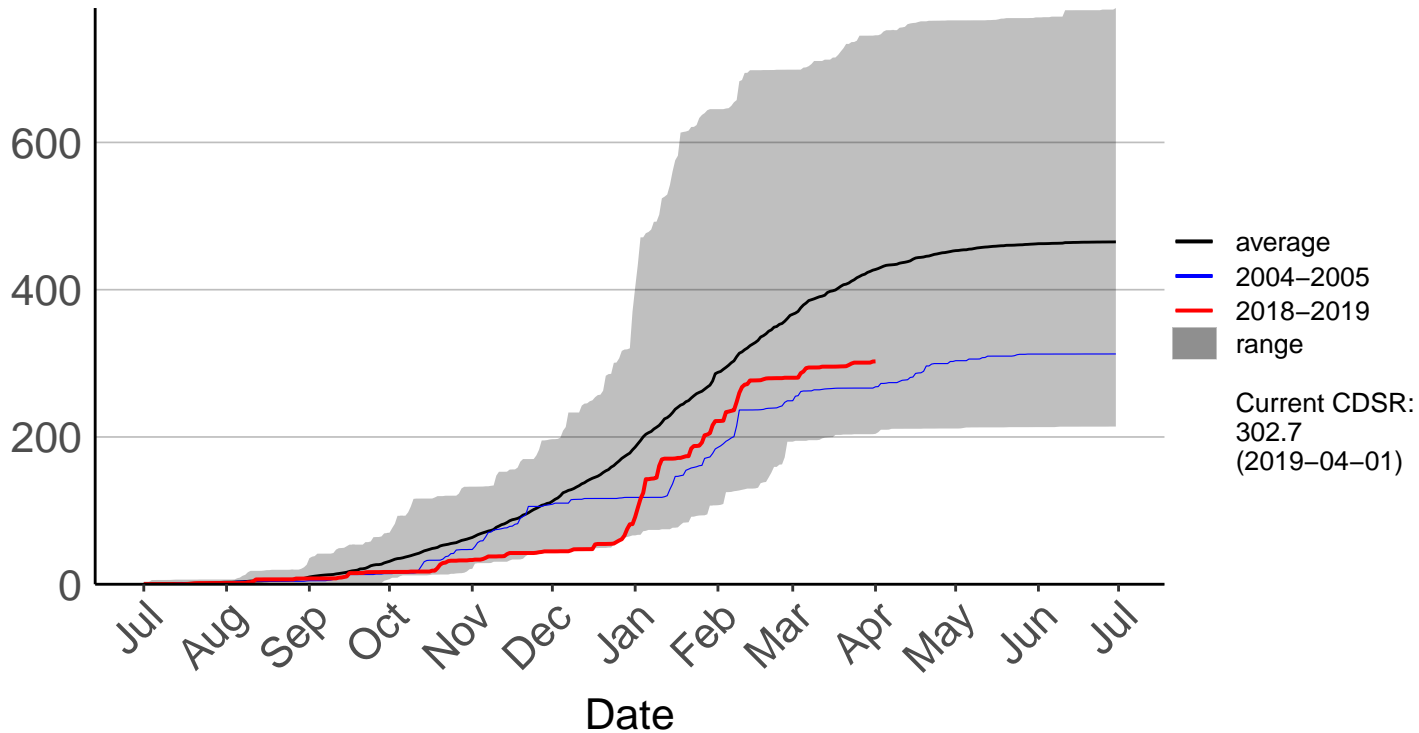

Barnhill Raws

Cumulative Fire Severity Rating

Blackmount Raws

Cumulative Fire Severity Rating

Edendale Raws

Garston Raws

Cumulative Fire Severity Rating

Gore Aws – DISCONTINUED

Milford Sound Raws

Cumulative Fire Severity Rating

Otama Raws

Cumulative Fire Severity Rating

Slopedown Raws

Cumulative Fire Severity Rating

- average
- 2004–2005
- 2018–2019
- range

Current CDSR:
575.5
(2019-04-01)