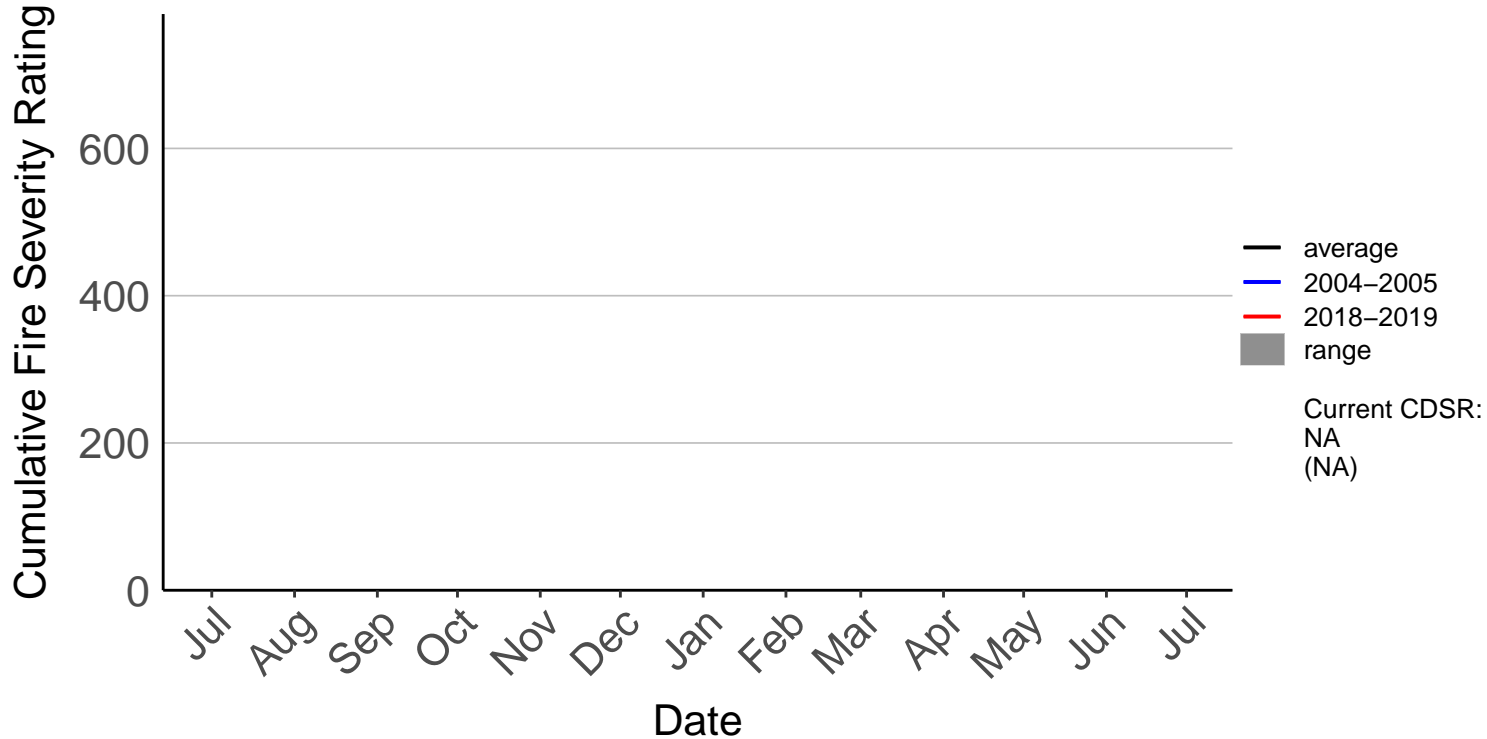

Barnhill Raws

Cumulative Fire Severity Rating

Blackmount Raws

Cumulative Fire Severity Rating

Edendale Raws

Garston Raws

Cumulative Fire Severity Rating

Gore Aws – DISCONTINUED

Milford Sound Raws

Cumulative Fire Severity Rating

Otama Raws

Cumulative Fire Severity Rating

Slopedown Raws

Cumulative Fire Severity Rating

- average
- 2004–2005
- 2018–2019
- range

Current CDSR:
575.5
(2019-04-01)