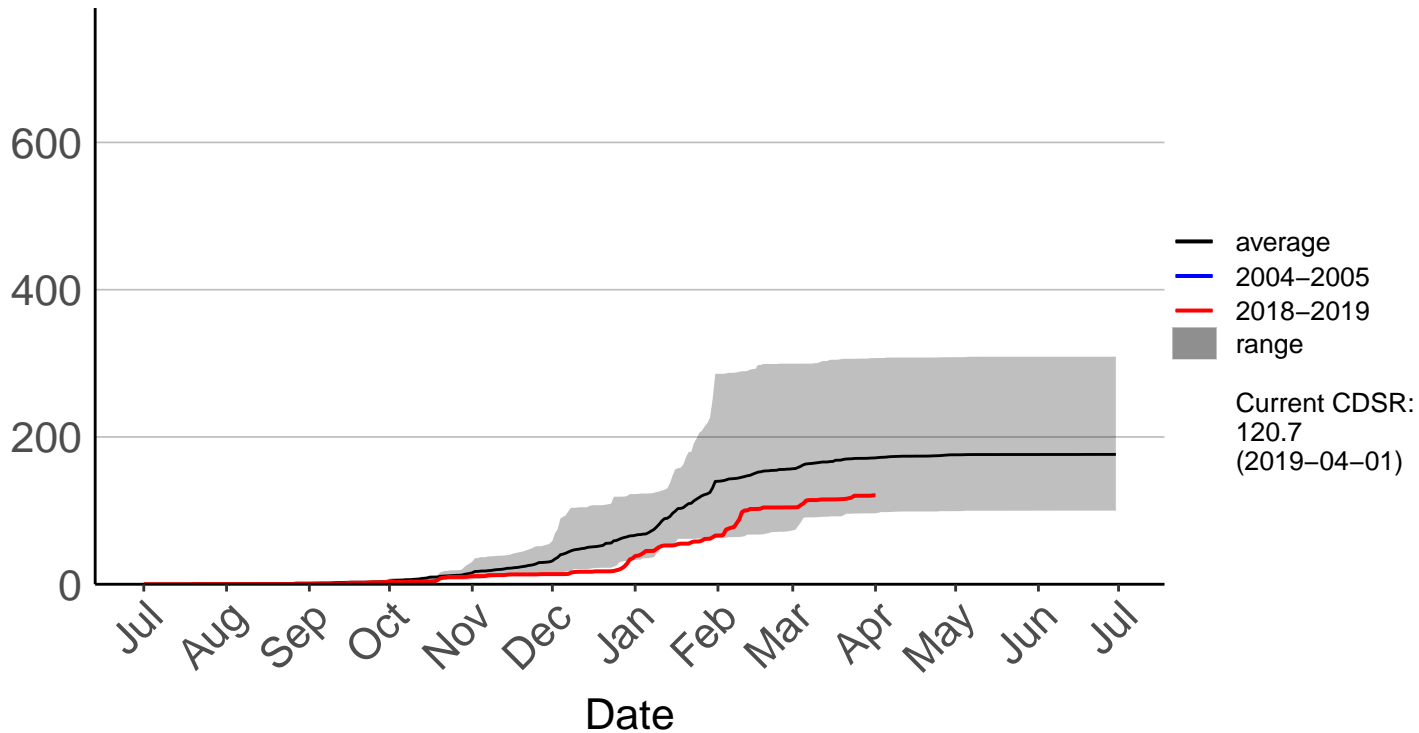

Wilderness Raws

Cumulative Fire Severity Rating