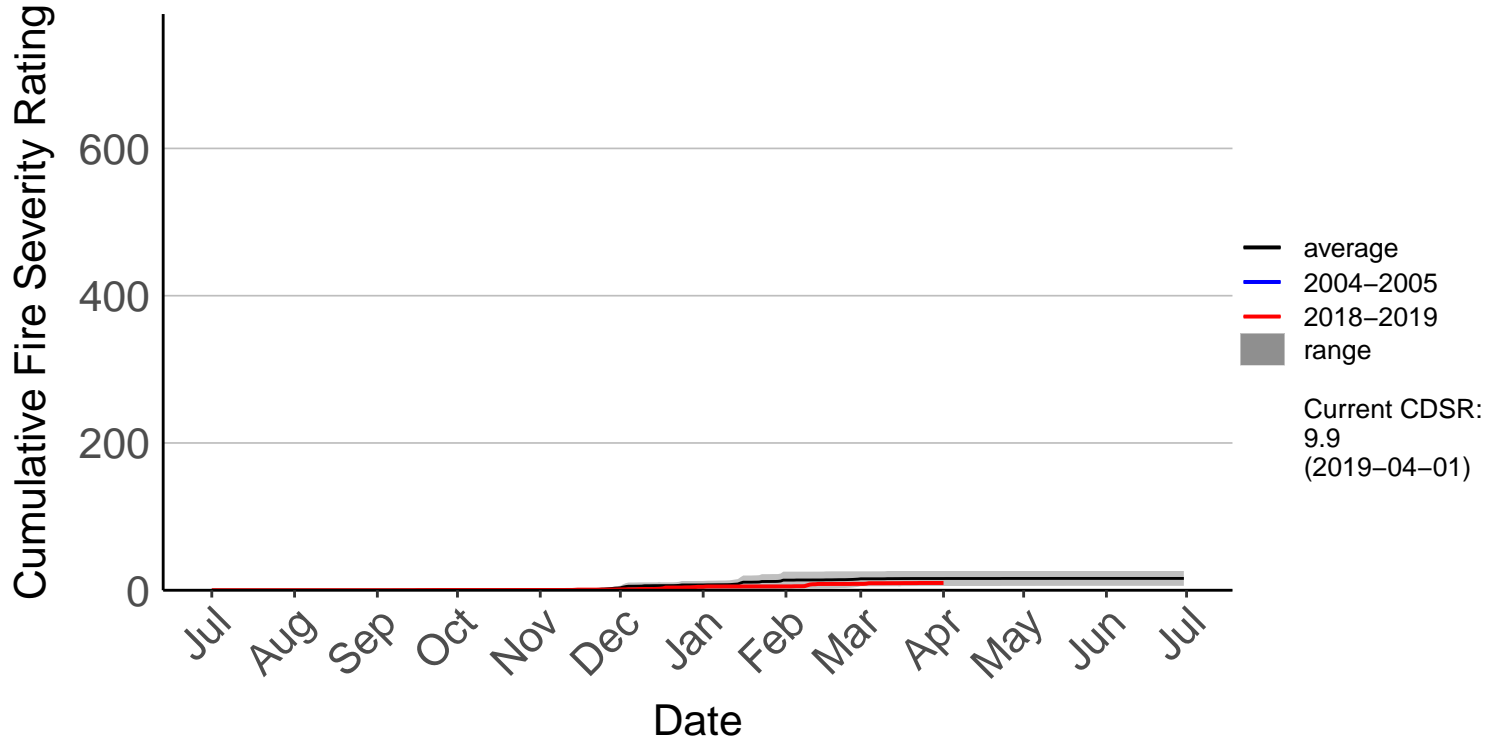

Stewart Island Raws