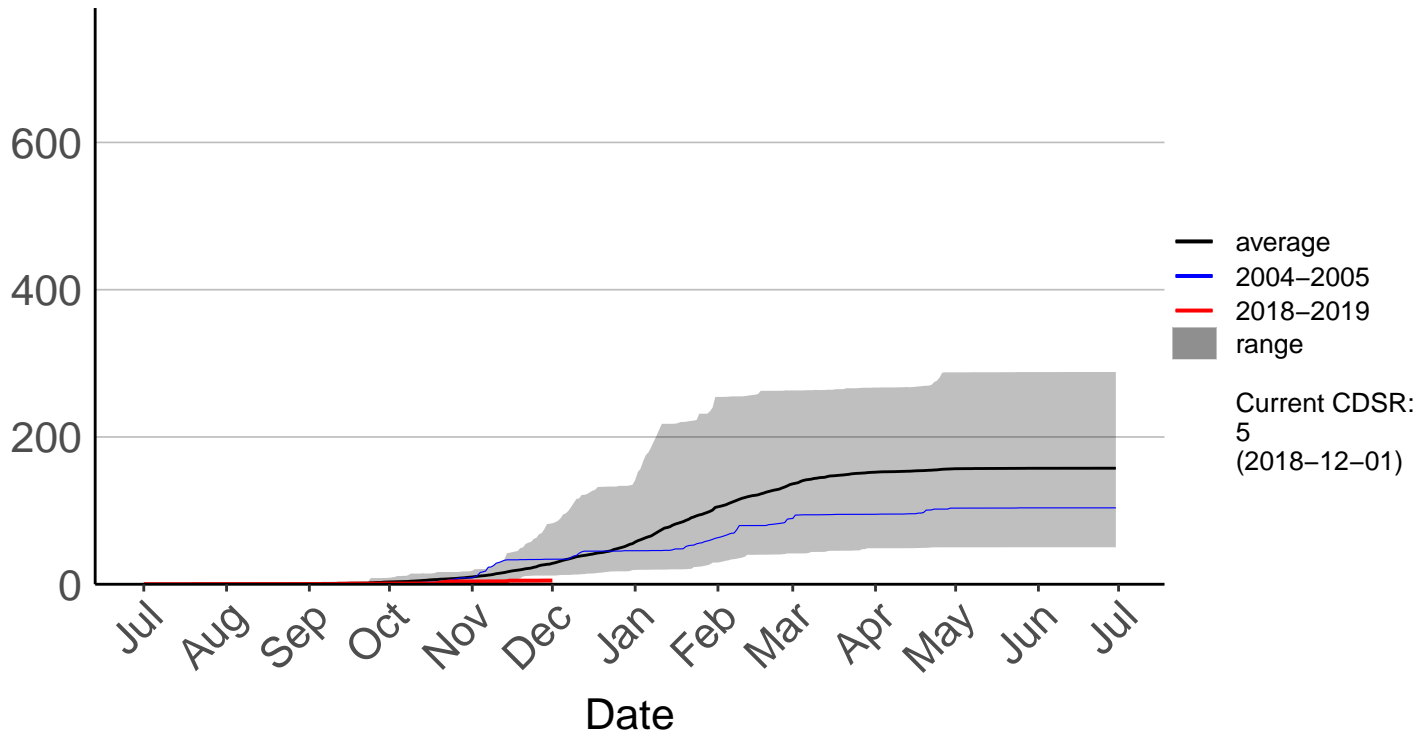

Cumulative Fire Severity Rating

Invercargill Aero SYNOP – DISCONTINUED

Cumulative Fire Severity Rating

Lumsden Aws – DISCONTINUED

Cumulative Fire Severity Rating

Manapouri Aero Aws – DISCONTINUED

Cumulative Fire Severity Rating

Milford Sound Raws

Cumulative Fire Severity Rating

Otama Raws

Cumulative Fire Severity Rating

Slopedown Raws

Cumulative Fire Severity Rating

- average
- 2004–2005
- 2018–2019
- range

Current CDSR:
575.5
(2019-04-01)