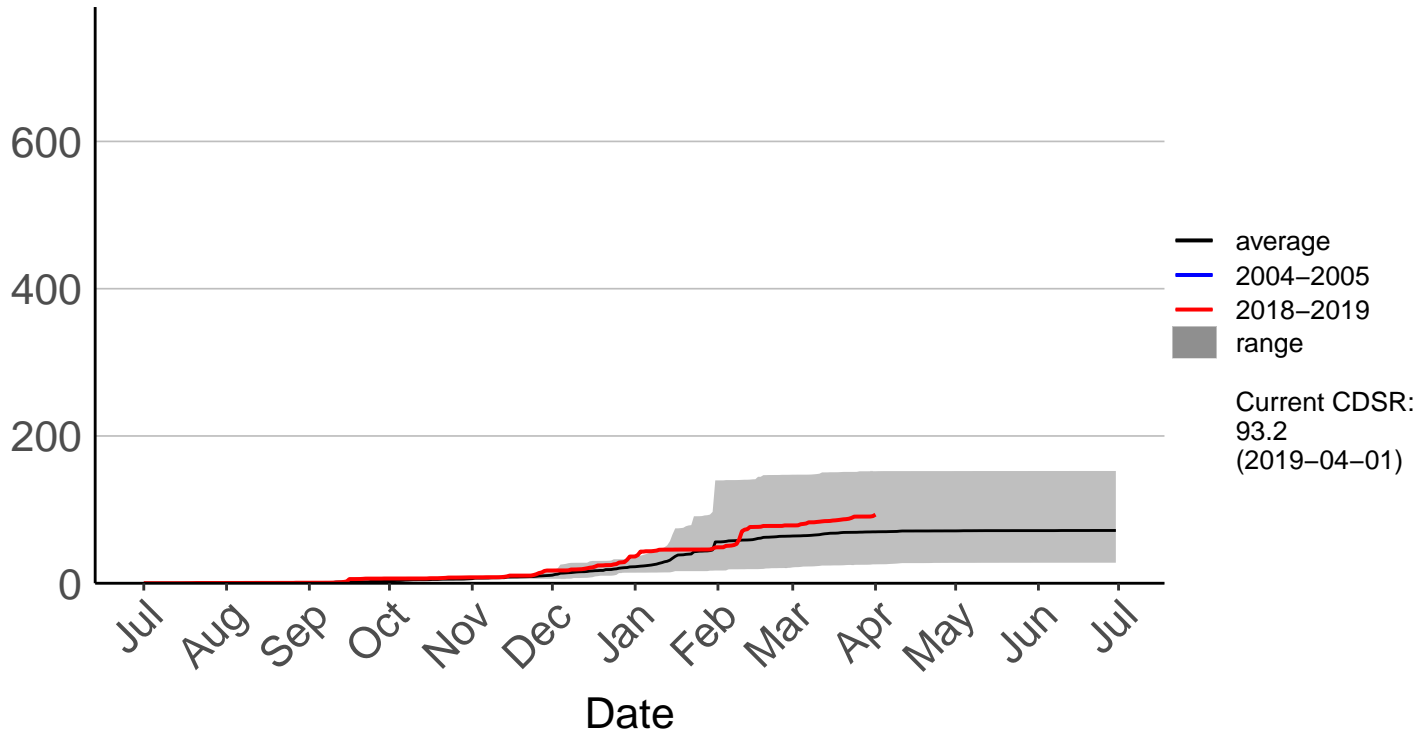

Milford Sound Raws

Cumulative Fire Severity Rating

Otama Raws

Cumulative Fire Severity Rating

Slopedown Raws

Cumulative Fire Severity Rating

- average
- 2004–2005
- 2018–2019
- range

Current CDSR:
575.5
(2019-04-01)

South West Cape SYNOP – DISCONTINUED

Cumulative Fire Severity Rating

Stewart Island Raws

Tanner Road Raws

Cumulative Fire Severity Rating

Tisbury Raws

Cumulative Fire Severity Rating

Tuatapere Raws