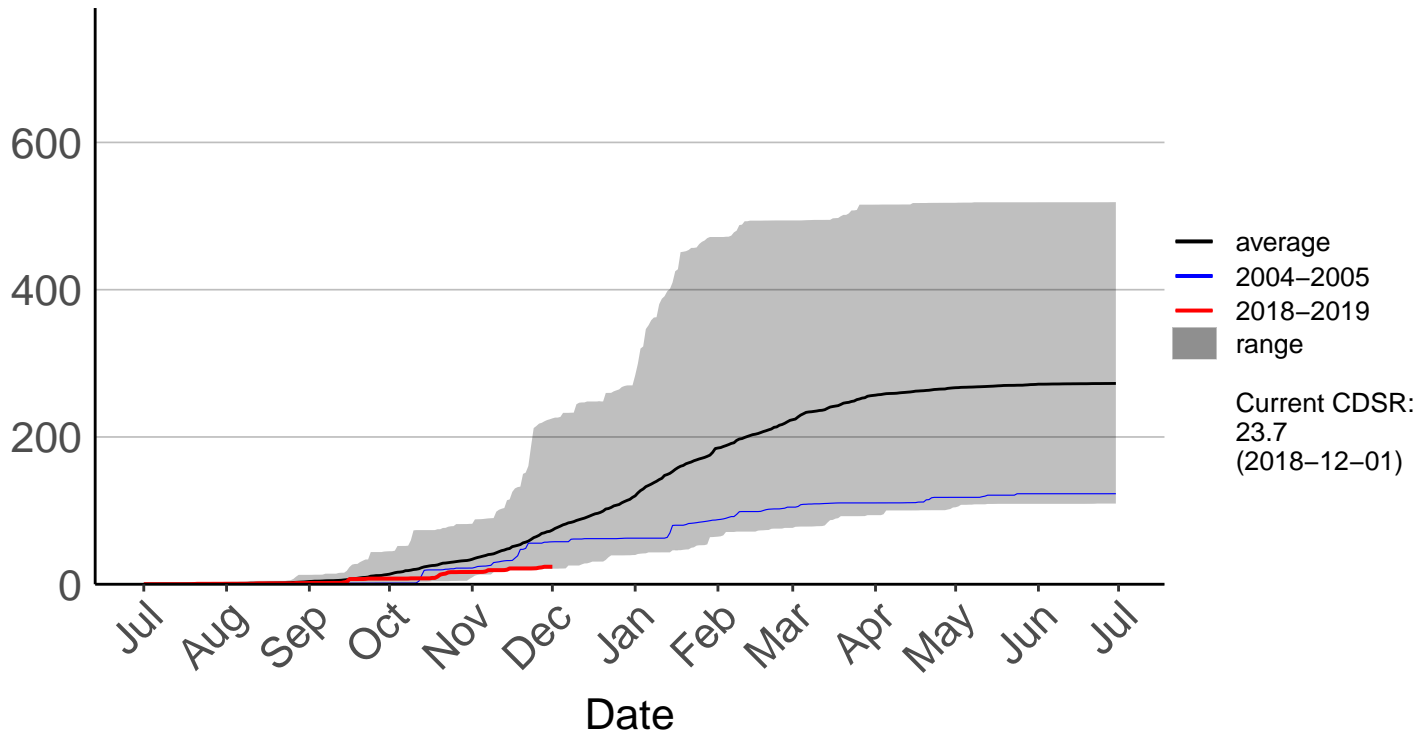

Cumulative Fire Severity Rating

Invercargill Aero SYNOP – DISCONTINUED

Cumulative Fire Severity Rating

Lumsden Aws – DISCONTINUED

Cumulative Fire Severity Rating

Manapouri Aero Aws – DISCONTINUED

Cumulative Fire Severity Rating

Milford Sound Raws

Cumulative Fire Severity Rating

Otama Raws

Cumulative Fire Severity Rating

Slopedown Raws

Cumulative Fire Severity Rating

- average
- 2004–2005
- 2018–2019
- range

Current CDSR:
575.5
(2019-04-01)