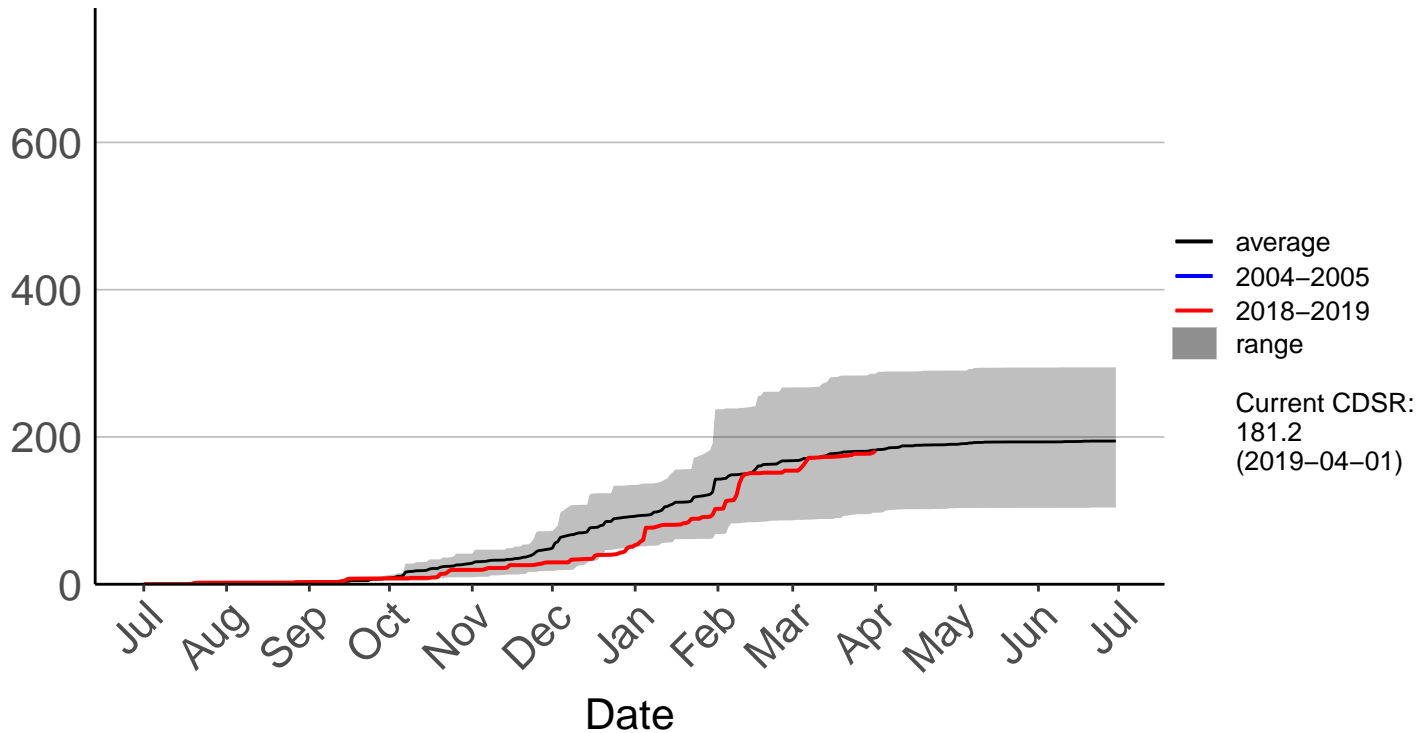

Milford Sound Raws

Cumulative Fire Severity Rating

Otama Raws

Cumulative Fire Severity Rating

Slopedown Raws

Cumulative Fire Severity Rating

- average
- 2004–2005
- 2018–2019
- range

Current CDSR:
575.5
(2019-04-01)

South West Cape SYNOP – DISCONTINUED

Cumulative Fire Severity Rating

Stewart Island Raws

Tanner Road Raws

Cumulative Fire Severity Rating

Tisbury Raws

Cumulative Fire Severity Rating

Tuatapere Raws