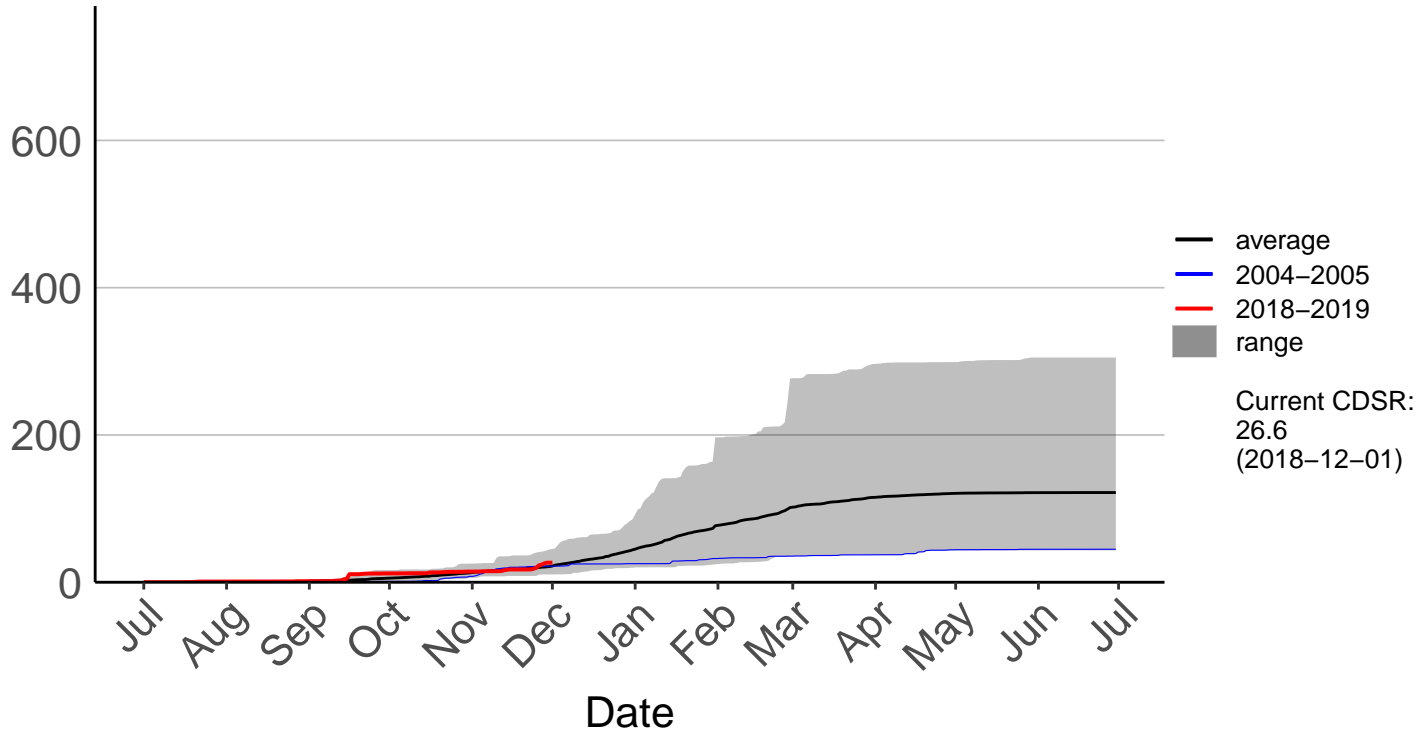

Invercargill Aero SYNOP – DISCONTINUED

Cumulative Fire Severity Rating