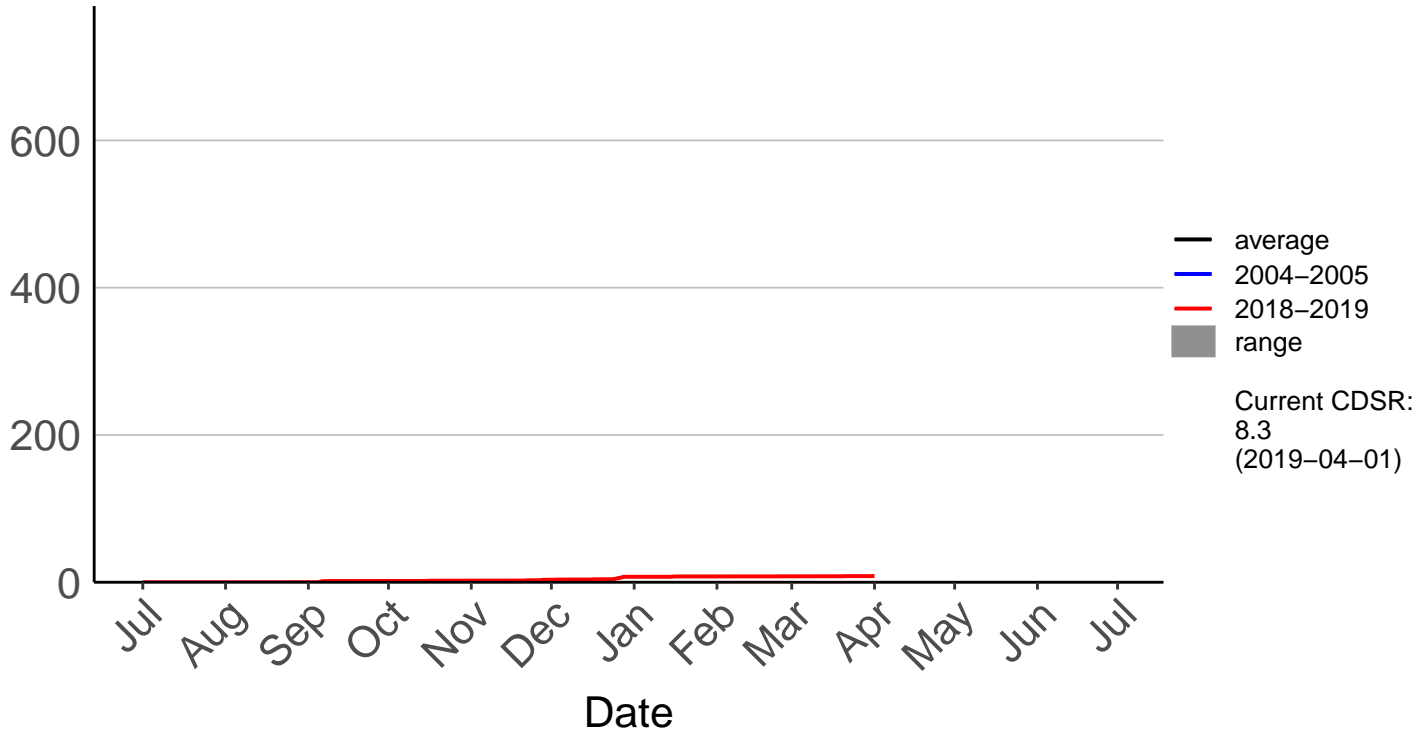

Milford Sound Raws

Cumulative Fire Severity Rating

Otama Raws

Cumulative Fire Severity Rating

Slopedown Raws

Cumulative Fire Severity Rating

- average
- 2004–2005
- 2018–2019
- range

Current CDSR:
575.5
(2019-04-01)