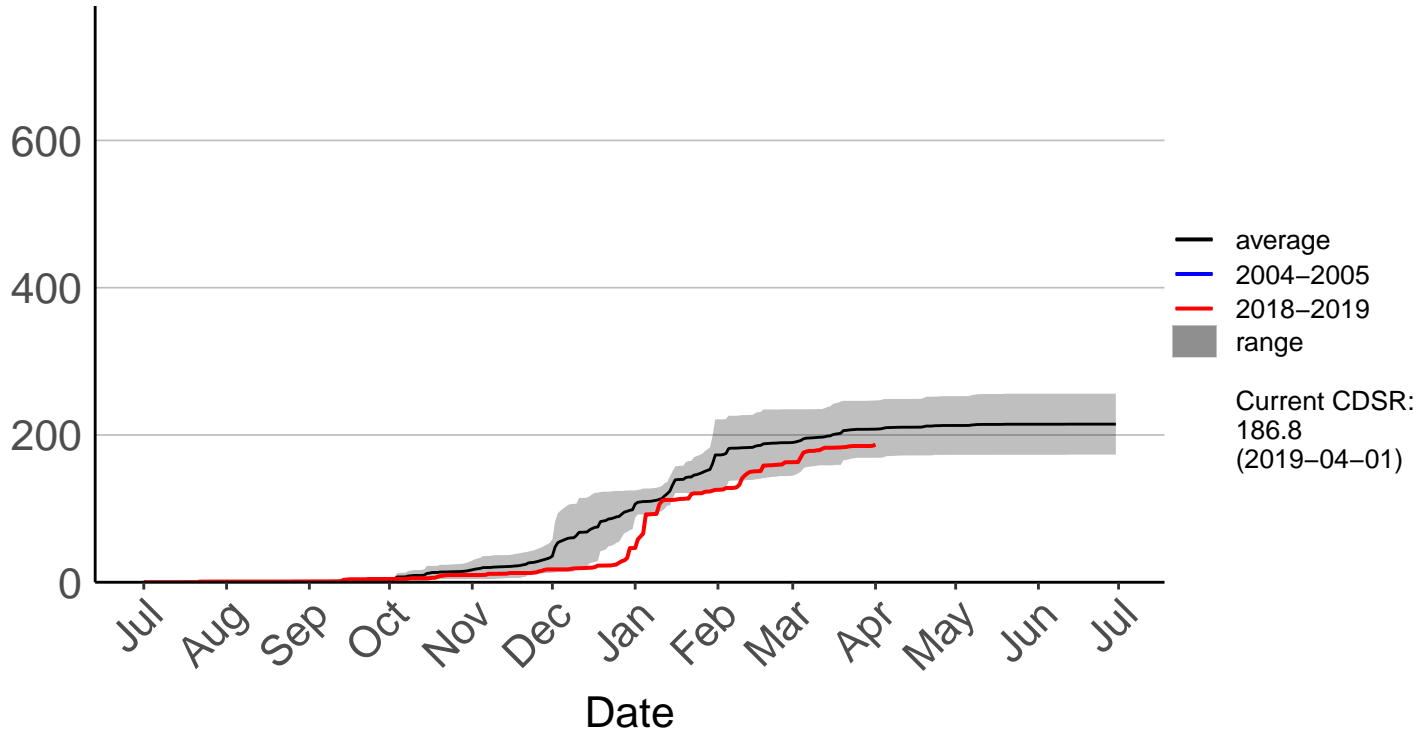

Cumulative Fire Severity Rating

Invercargill Aero SYNOP – DISCONTINUED

Cumulative Fire Severity Rating

Lumsden Aws – DISCONTINUED

Cumulative Fire Severity Rating

Manapouri Aero Aws – DISCONTINUED

Cumulative Fire Severity Rating

Milford Sound Raws

Cumulative Fire Severity Rating

Otama Raws

Cumulative Fire Severity Rating

Slopedown Raws

Cumulative Fire Severity Rating

- average
- 2004–2005
- 2018–2019
- range

Current CDSR:
575.5
(2019-04-01)