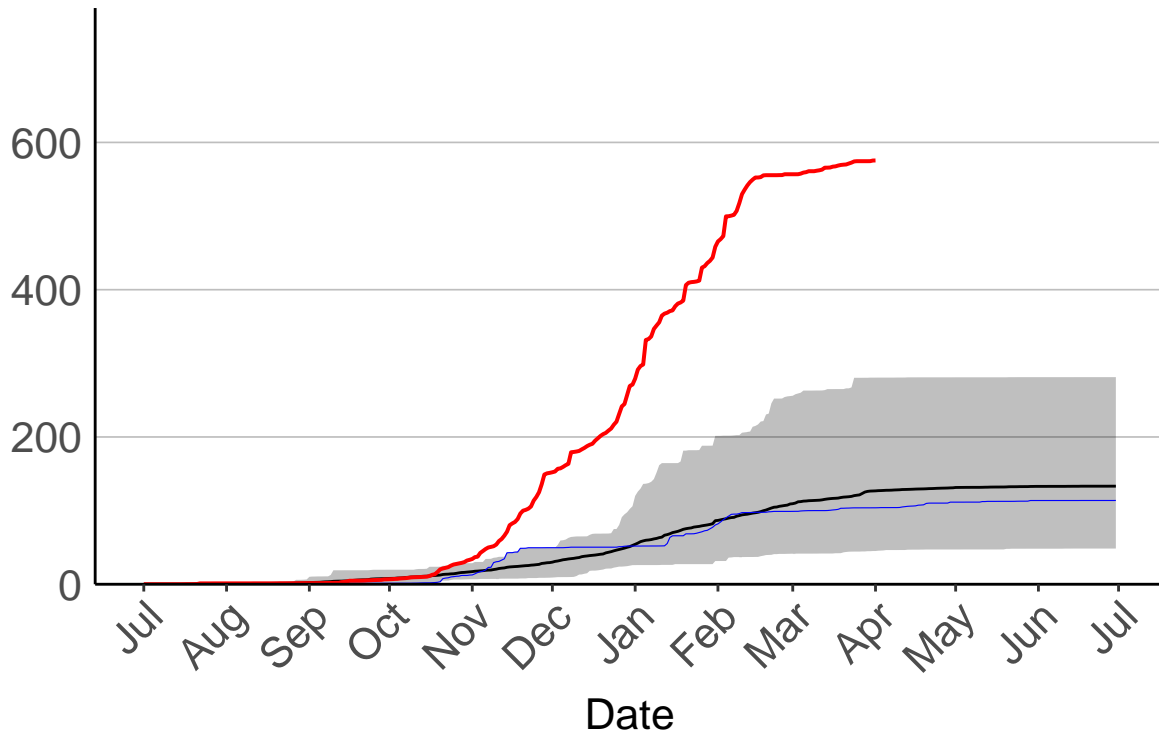

Milford Sound Raws

Cumulative Fire Severity Rating

Otama Raws

Cumulative Fire Severity Rating

Slopedown Raws

Cumulative Fire Severity Rating

- average
- 2004–2005
- 2018–2019
- range

Current CDSR:
575.5
(2019-04-01)