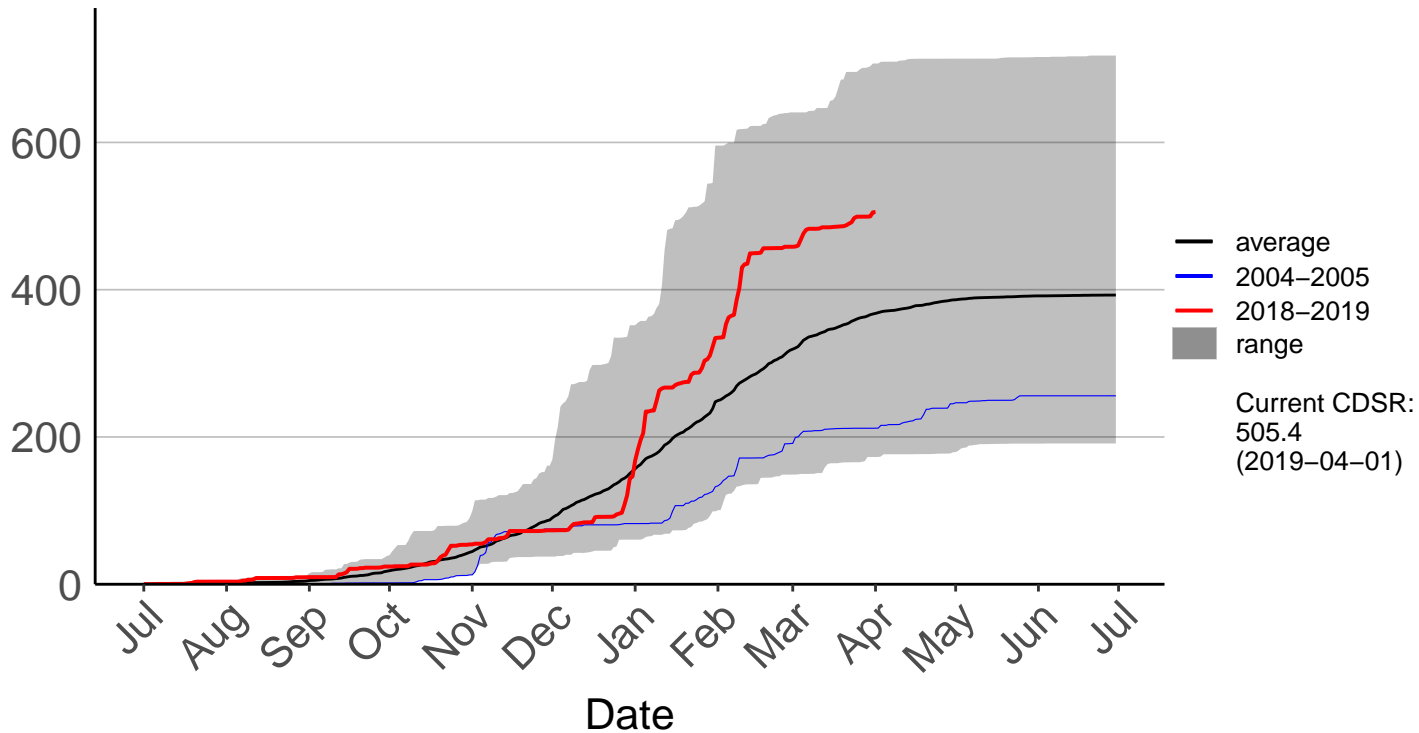

Barnhill Raws

Cumulative Fire Severity Rating

Blackmount Raws

Cumulative Fire Severity Rating

Edendale Raws

Garston Raws

Cumulative Fire Severity Rating

Gore Aws – DISCONTINUED

Milford Sound Raws

Cumulative Fire Severity Rating

Otama Raws

Cumulative Fire Severity Rating

Slopedown Raws

Cumulative Fire Severity Rating

- average
- 2004–2005
- 2018–2019
- range

Current CDSR:
575.5
(2019-04-01)