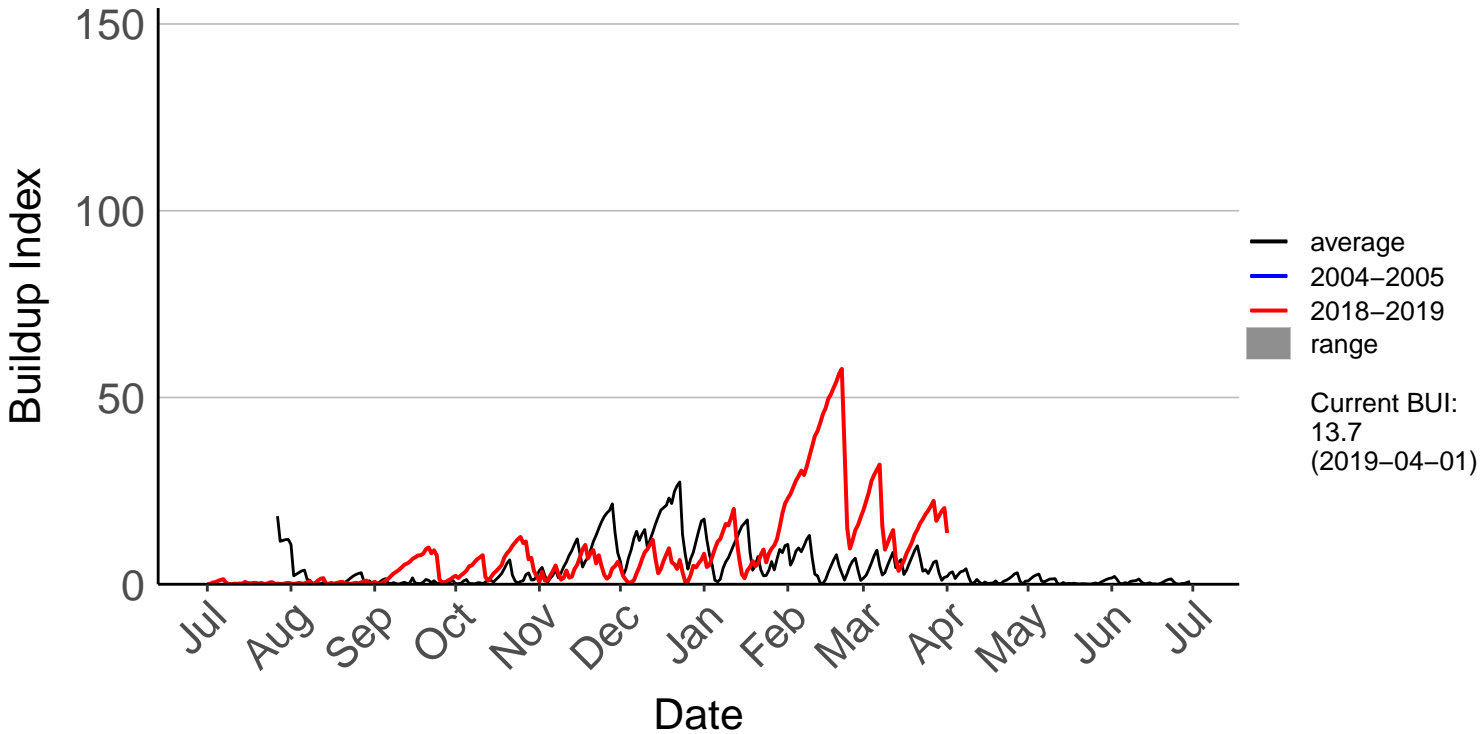

Goudies 2 Raws

Goudies Raws – DISCONTINUED

Hautu Raws

Matea Raws

Minginui Raws

Rotoaira Raws

Ruatahuna Raws

Tahorakuri Raws

Taupo Raws

Taupo SYNOP

Tihoi Raws

Webb Raws – DISCONTINUED