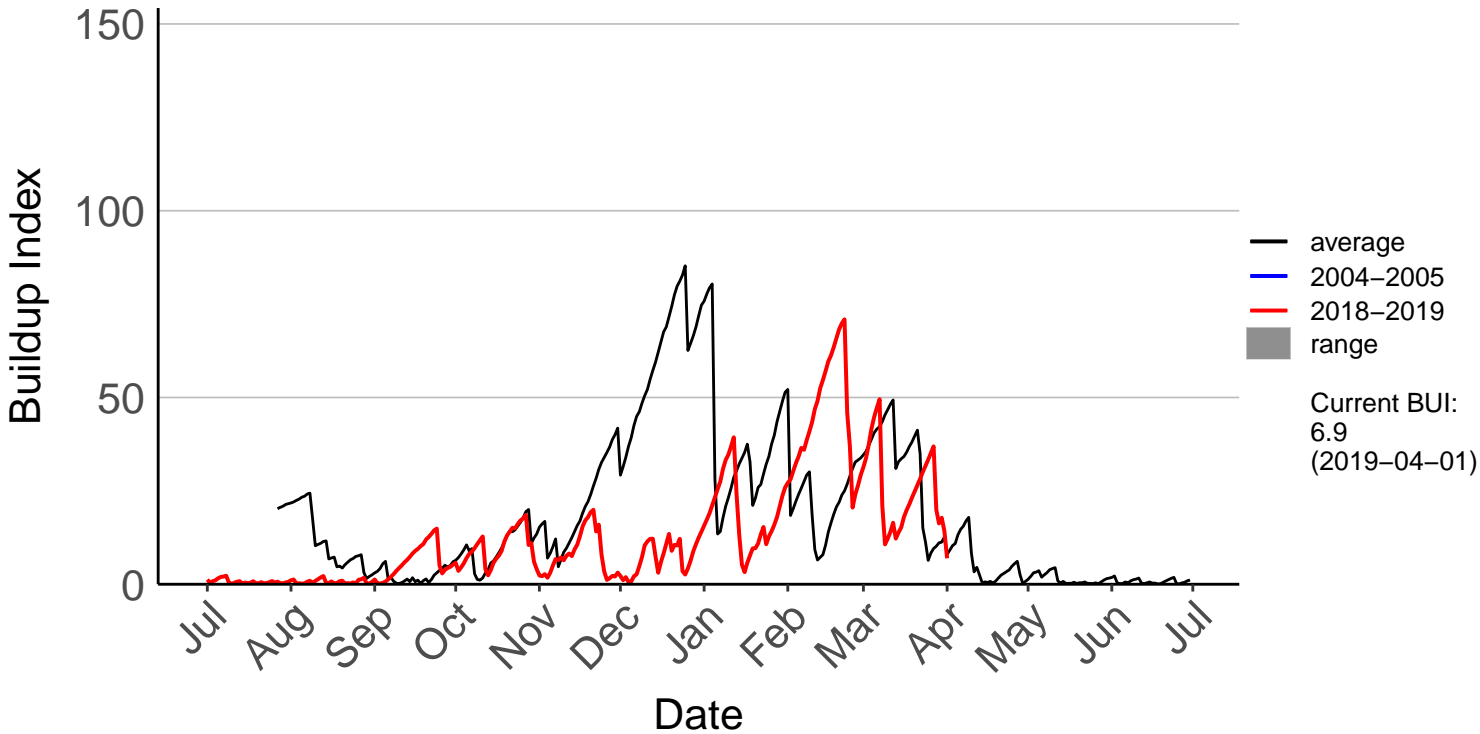

Goudies 2 Raws

Goudies Raws – DISCONTINUED

Hautu Raws

Matea Raws

Minginui Raws

Rotoaira Raws

Ruatahuna Raws

Tahorakuri Raws

Taupo Raws

Taupo SYNOP

Tihoi Raws

Webb Raws – DISCONTINUED