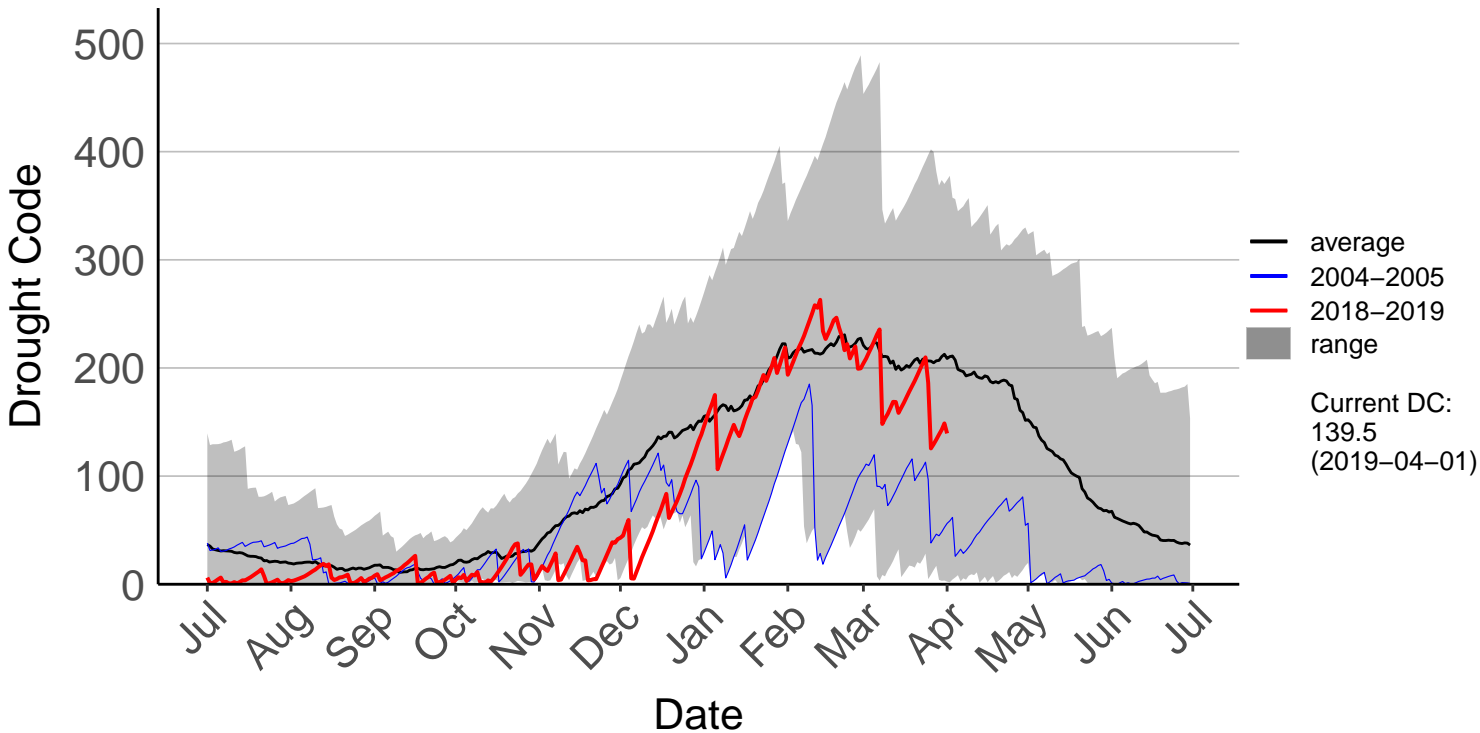

Barnhill Raws

Blackmount Raws

Edendale Raws

Garston Raws

Gore Aws – DISCONTINUED

Invercargill Aero SYNOP – DISCONTINUED

Lumsden Aws – DISCONTINUED

Manapouri Aero Aws – DISCONTINUED

Milford Sound Raws

Otama Raws

Slopedown Raws

South West Cape SYNOP – DISCONTINUED

Stewart Island Raws

Tanner Road Raws

Tisbury Raws

Tuatapere Raws