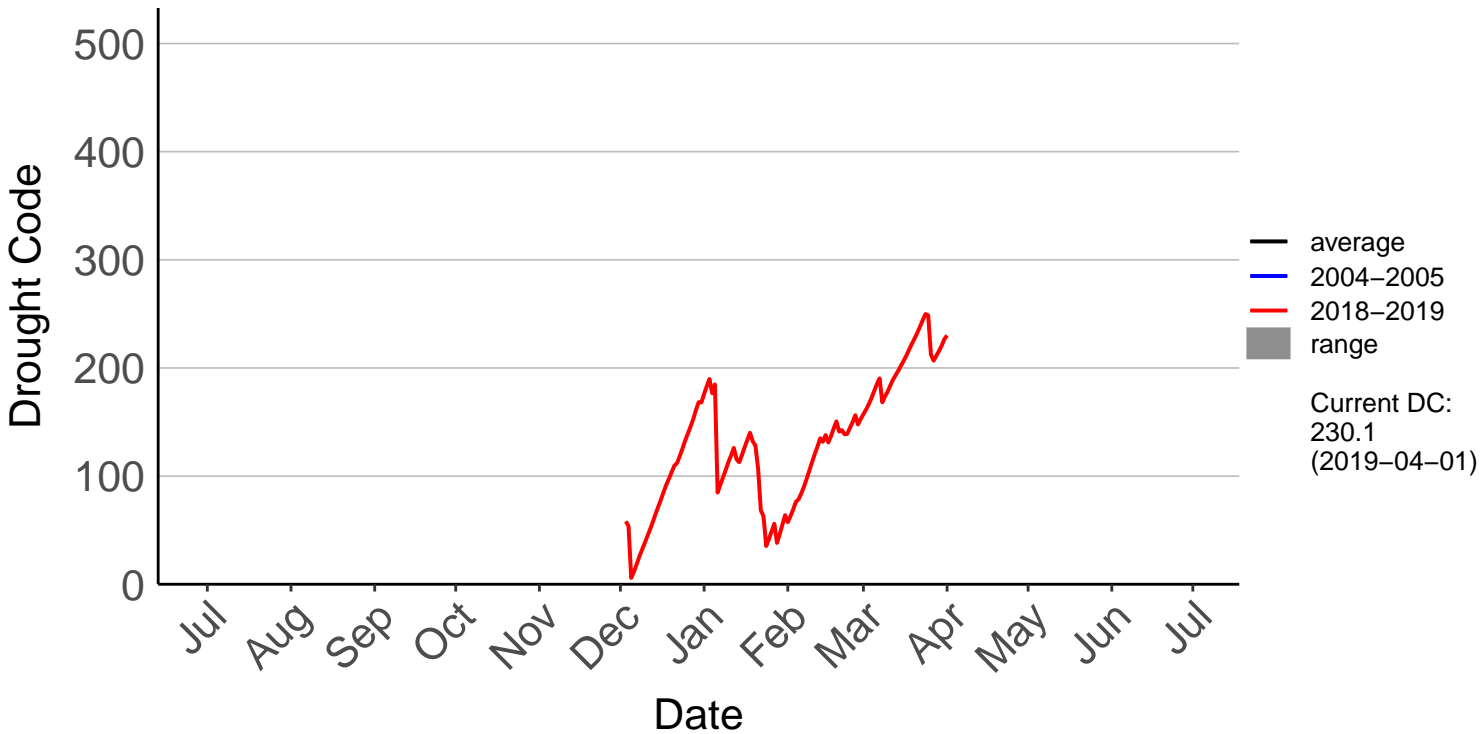

Barnhill Raws

Blackmount Raws

Edendale Raws

Garston Raws

Gore Aws – DISCONTINUED

Invercargill Aero SYNOP – DISCONTINUED

Lumsden Aws – DISCONTINUED

Manapouri Aero Aws – DISCONTINUED

Milford Sound Raws

Otama Raws

Slopedown Raws

South West Cape SYNOP – DISCONTINUED

Stewart Island Raws

Tanner Road Raws

Tisbury Raws

Tuatapere Raws