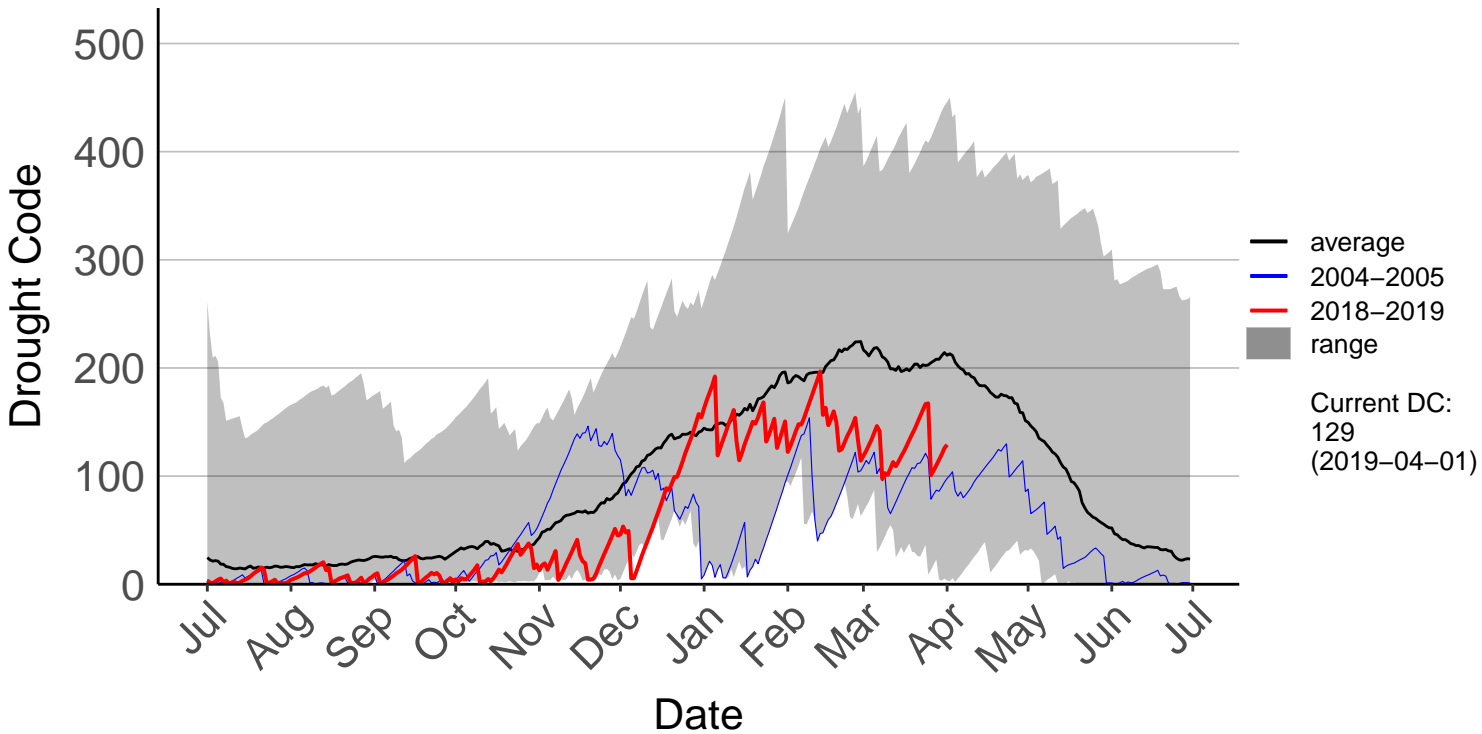

Milford Sound Raws

Otama Raws

Slopedown Raws

South West Cape SYNOP – DISCONTINUED

Stewart Island Raws

Tanner Road Raws

Tisbury Raws

Tuatapere Raws