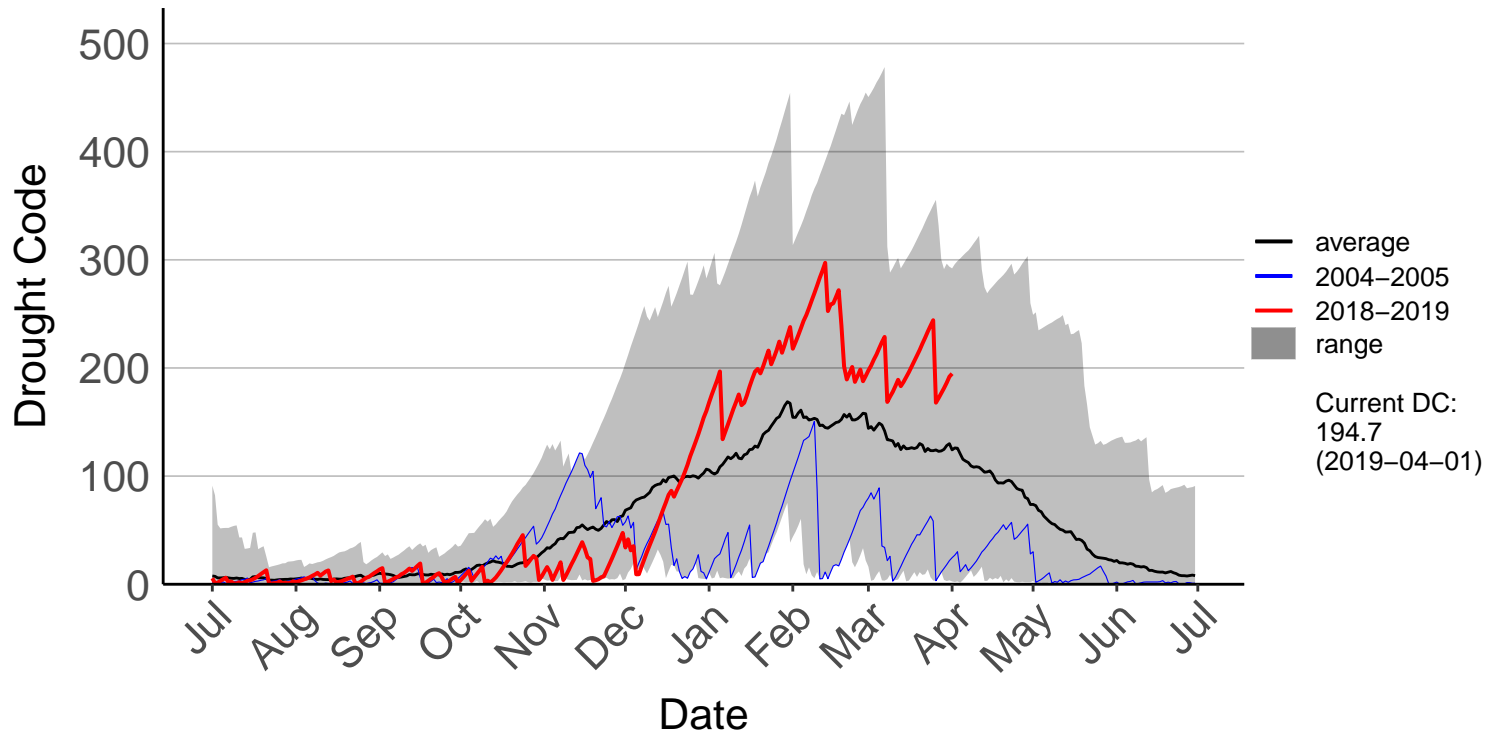

Barnhill Raws

Blackmount Raws

Edendale Raws

Garston Raws

Gore Aws – DISCONTINUED

Invercargill Aero SYNOP – DISCONTINUED

Lumsden Aws – DISCONTINUED

Manapouri Aero Aws – DISCONTINUED

Milford Sound Raws

Otama Raws

Slopedown Raws

South West Cape SYNOP – DISCONTINUED

Stewart Island Raws

Tanner Road Raws

Tisbury Raws

Tuatapere Raws