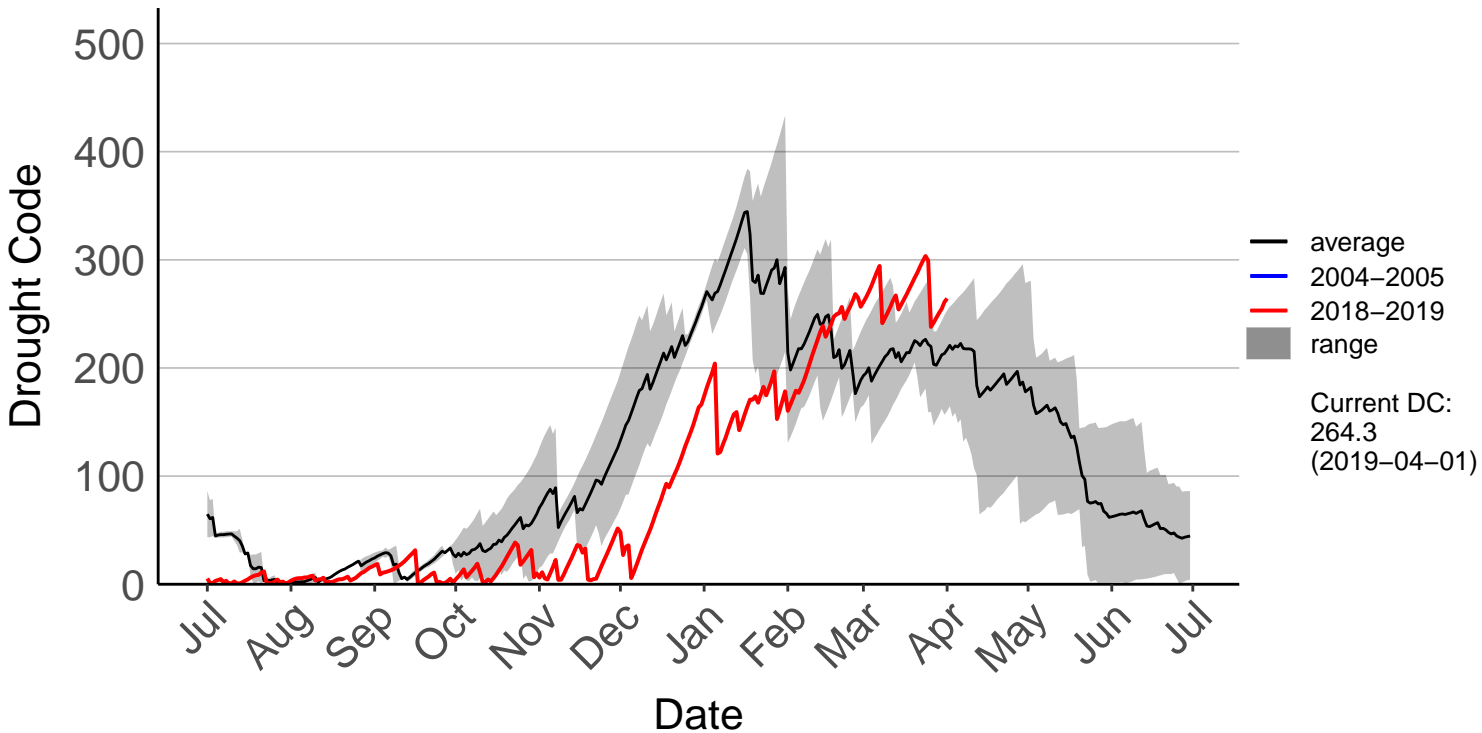

Barnhill Raws

Blackmount Raws

Edendale Raws

Garston Raws

Gore Aws – DISCONTINUED

Invercargill Aero SYNOP – DISCONTINUED

Lumsden Aws – DISCONTINUED

Manapouri Aero Aws – DISCONTINUED

Milford Sound Raws

Otama Raws

Slopedown Raws

South West Cape SYNOP – DISCONTINUED

Stewart Island Raws

Tanner Road Raws

Tisbury Raws

Tuatapere Raws