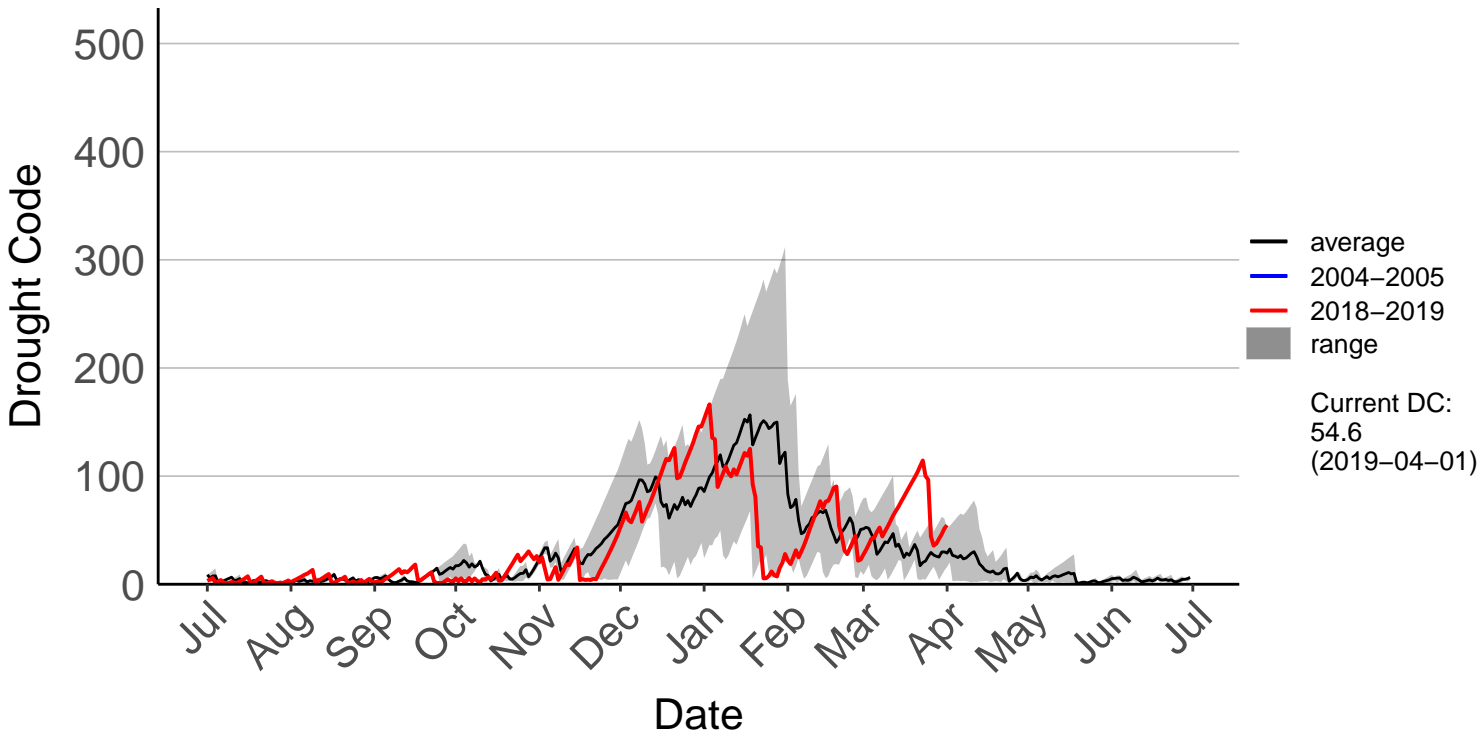

Milford Sound Raws

Otama Raws

Slopedown Raws

South West Cape SYNOP – DISCONTINUED

Stewart Island Raws

Tanner Road Raws

Tisbury Raws

Tuatapere Raws