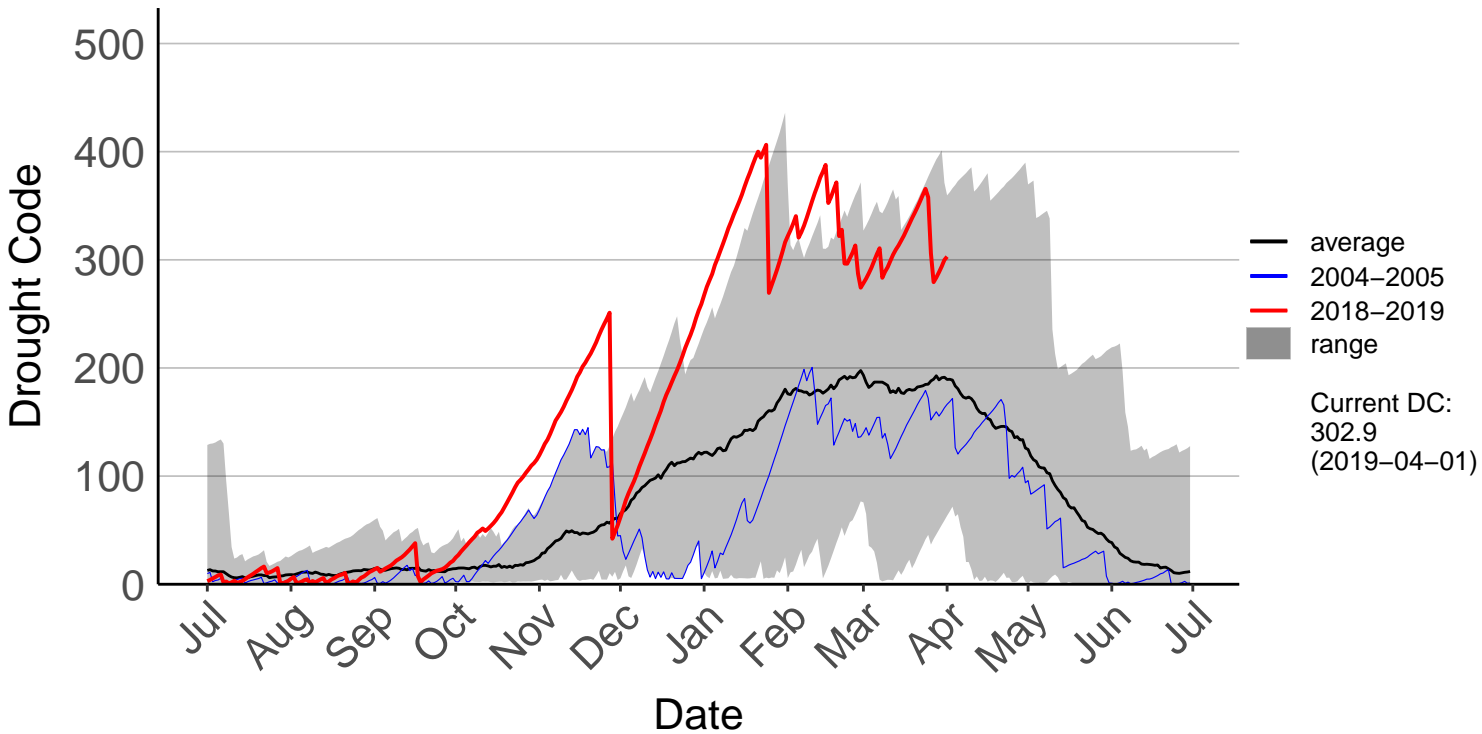

Barnhill Raws

Blackmount Raws

Edendale Raws

Garston Raws

Gore Aws – DISCONTINUED

Invercargill Aero SYNOP – DISCONTINUED

Lumsden Aws – DISCONTINUED

Manapouri Aero Aws – DISCONTINUED

Milford Sound Raws

Otama Raws

Slopedown Raws

South West Cape SYNOP – DISCONTINUED

Stewart Island Raws

Tanner Road Raws

Tisbury Raws

Tuatapere Raws