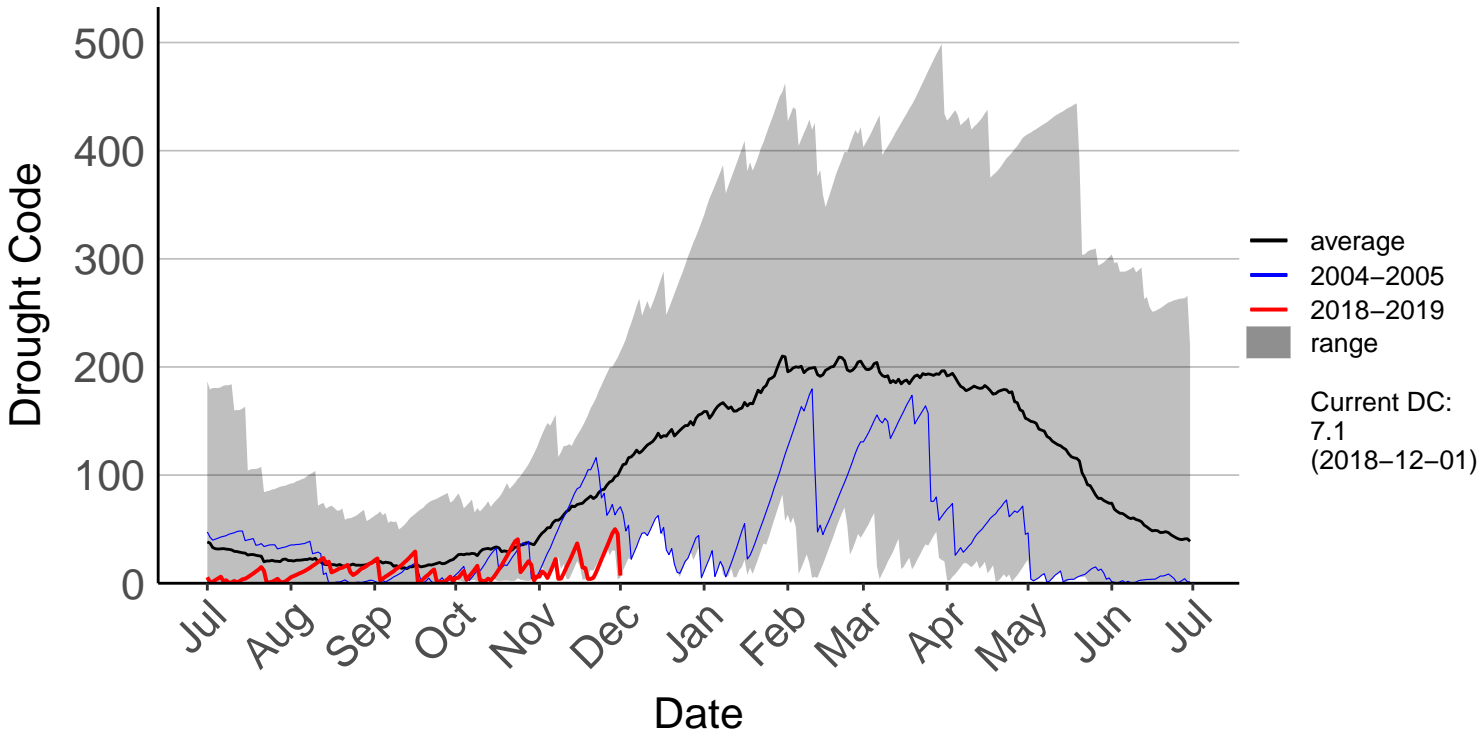

Barnhill Raws

Blackmount Raws

Edendale Raws

Garston Raws

Gore Aws – DISCONTINUED

Invercargill Aero SYNOP – DISCONTINUED

Lumsden Aws – DISCONTINUED

Manapouri Aero Aws – DISCONTINUED

Milford Sound Raws

Otama Raws

Slopedown Raws

South West Cape SYNOP – DISCONTINUED

Stewart Island Raws

Tanner Road Raws

Tisbury Raws

Tuatapere Raws