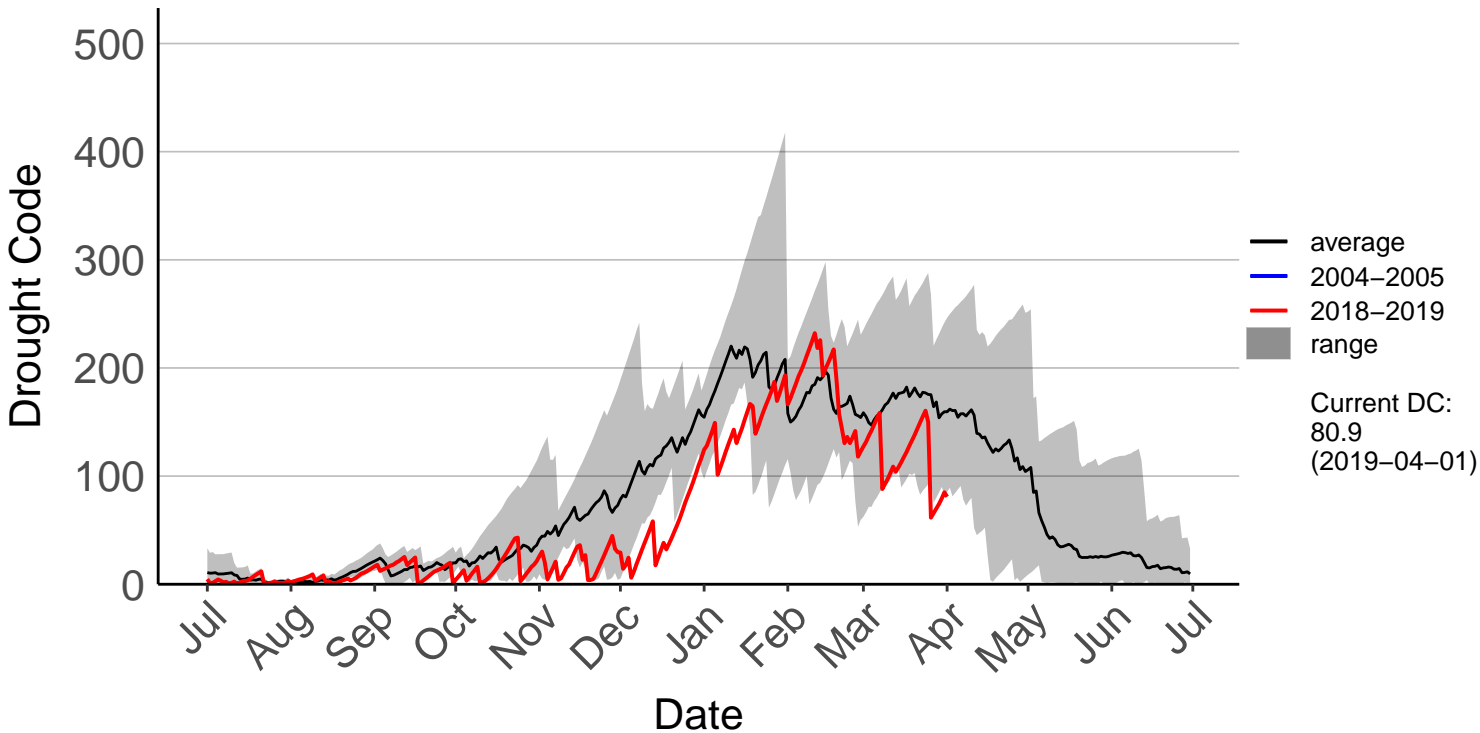

Wilderness Raws