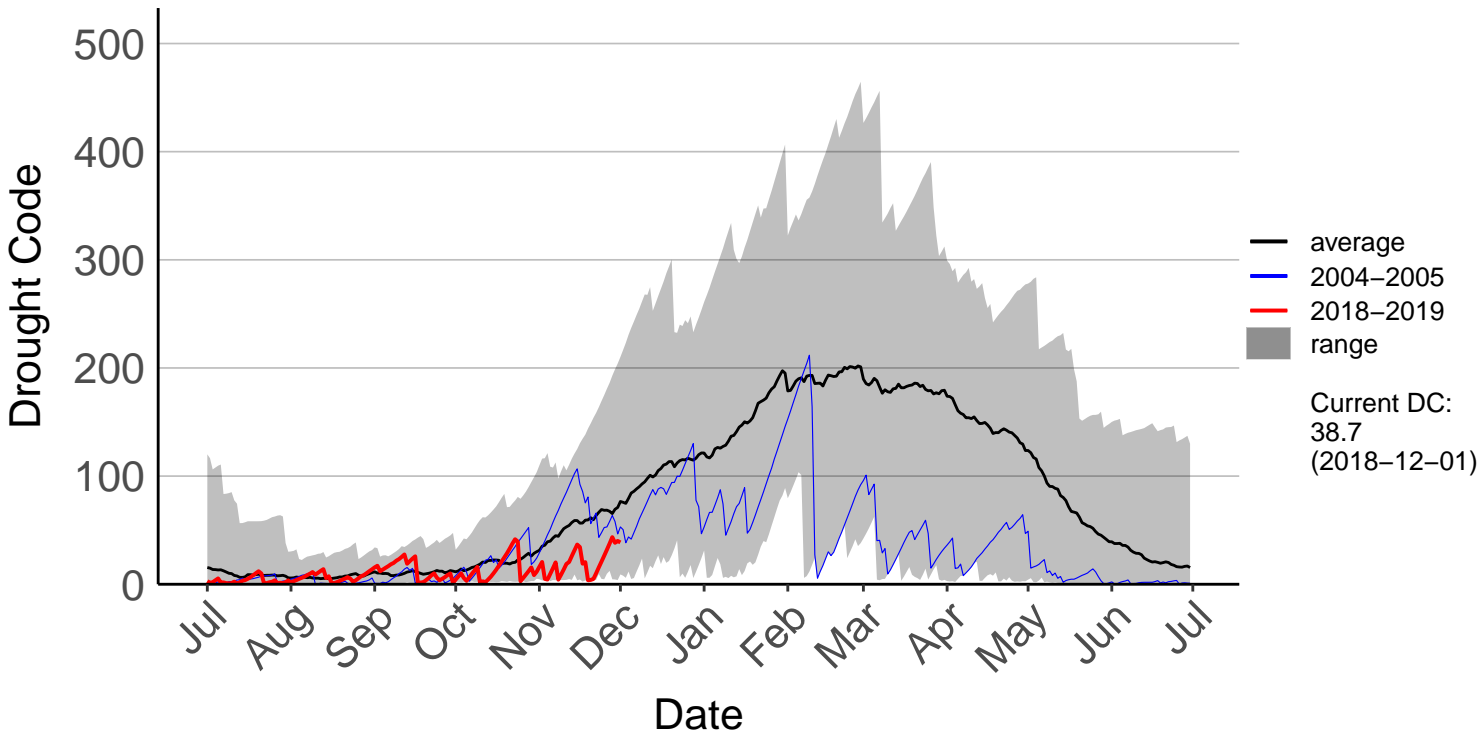

Barnhill Raws

Blackmount Raws

Edendale Raws

Garston Raws

Gore Aws – DISCONTINUED

Invercargill Aero SYNOP – DISCONTINUED

Lumsden Aws – DISCONTINUED

Manapouri Aero Aws – DISCONTINUED

Milford Sound Raws

Otama Raws

Slopedown Raws

South West Cape SYNOP – DISCONTINUED

Stewart Island Raws

Tanner Road Raws

Tisbury Raws

Tuatapere Raws