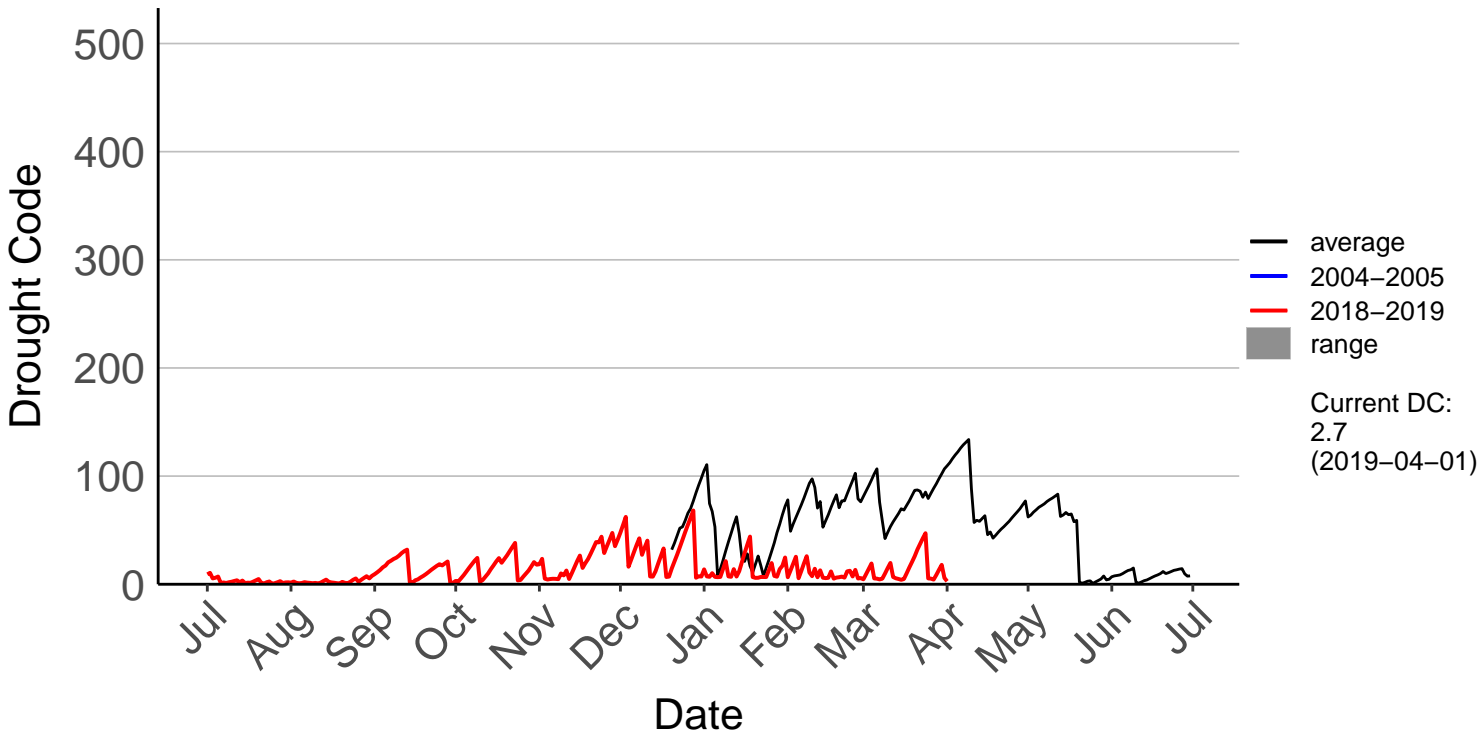

Barnhill Raws

Blackmount Raws

Edendale Raws

Garston Raws

Gore Aws – DISCONTINUED

Invercargill Aero SYNOP – DISCONTINUED

Lumsden Aws – DISCONTINUED

Manapouri Aero Aws – DISCONTINUED

Milford Sound Raws

Otama Raws

Slopedown Raws

South West Cape SYNOP – DISCONTINUED

Stewart Island Raws

Tanner Road Raws

Tisbury Raws

Tuatapere Raws