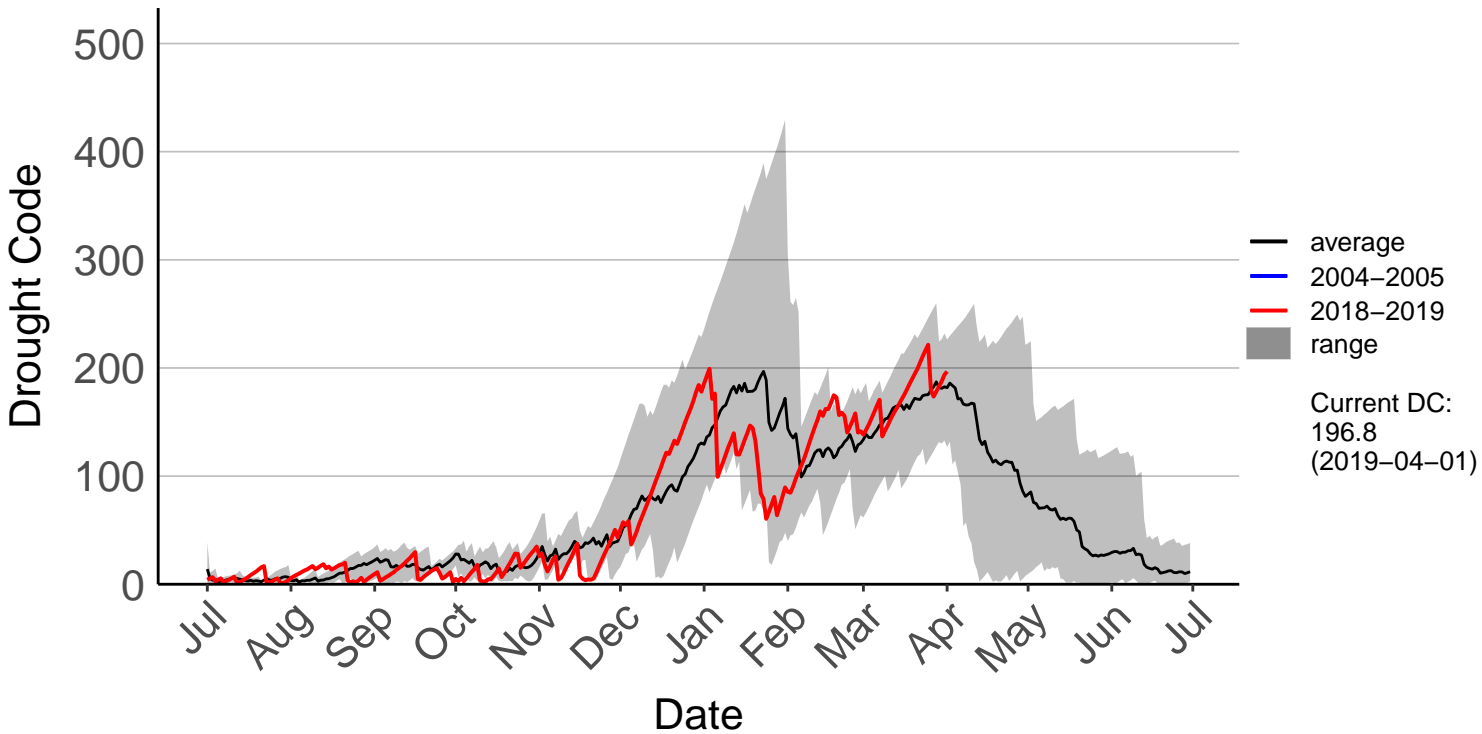

Milford Sound Raws

Otama Raws

Slopedown Raws

South West Cape SYNOP – DISCONTINUED

Stewart Island Raws

Tanner Road Raws

Tisbury Raws

Tuatapere Raws