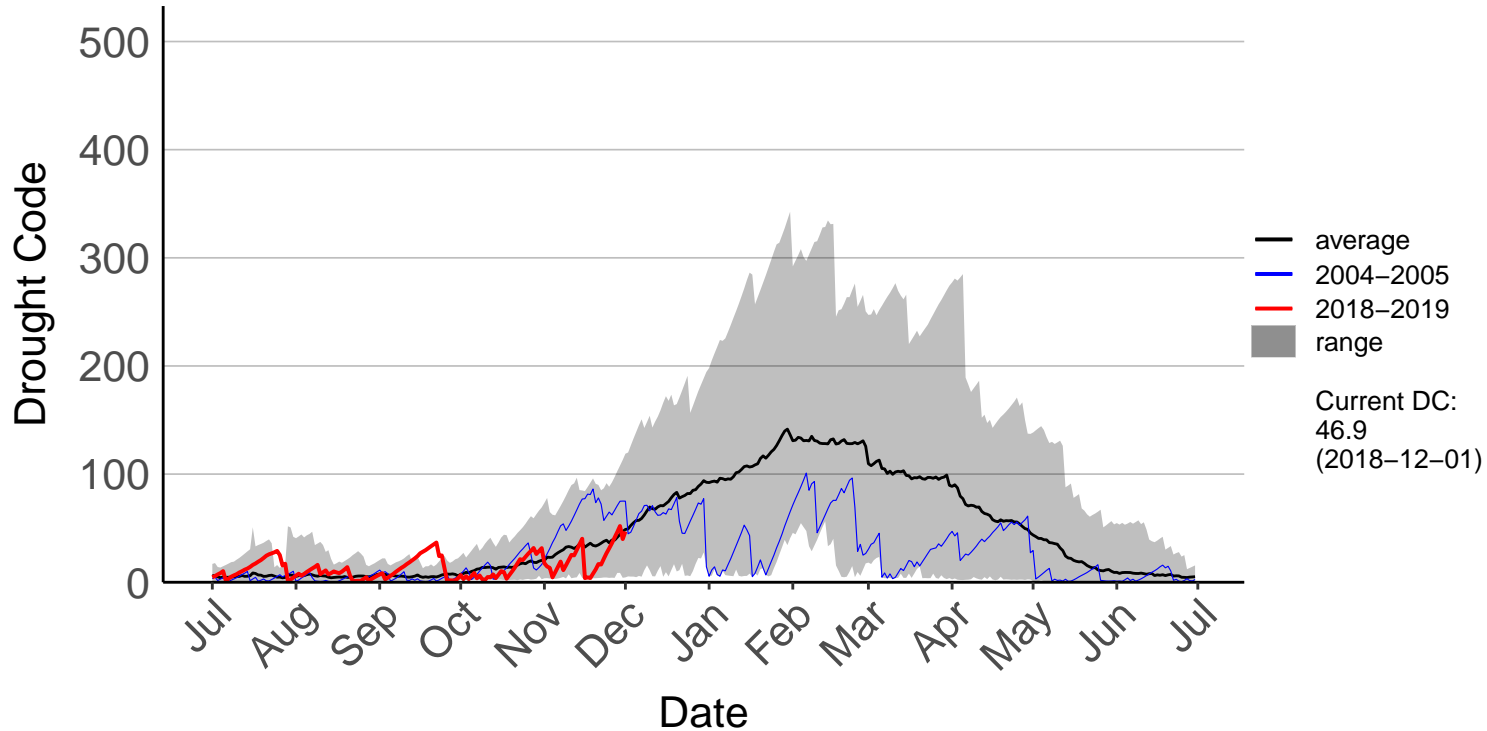

Milford Sound Raws

Otama Raws

Slopedown Raws

South West Cape SYNOP – DISCONTINUED

Stewart Island Raws

Tanner Road Raws

Tisbury Raws

Tuatapere Raws