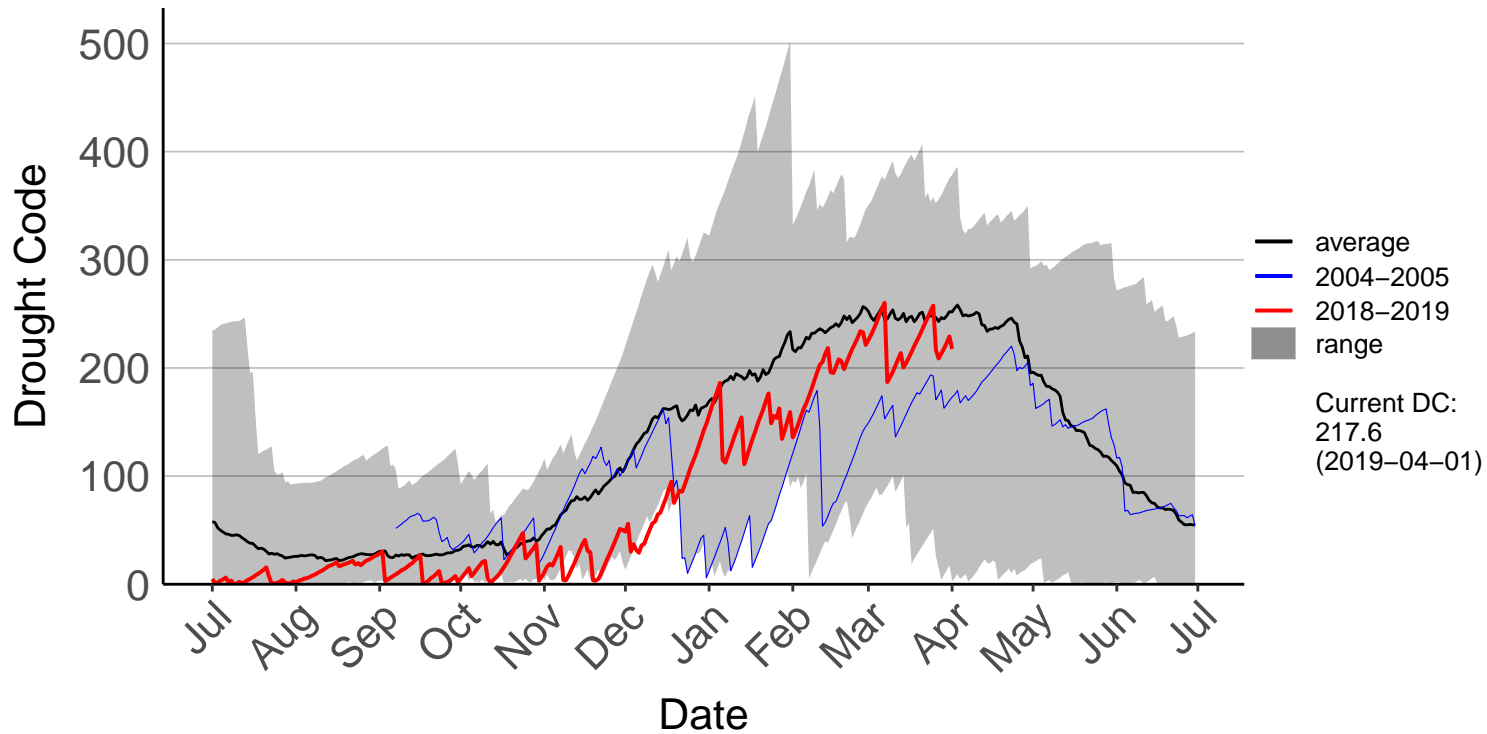

Barnhill Raws

Blackmount Raws

Edendale Raws

Garston Raws

Gore Aws – DISCONTINUED

Invercargill Aero SYNOP – DISCONTINUED

Lumsden Aws – DISCONTINUED

Manapouri Aero Aws – DISCONTINUED

Milford Sound Raws

Otama Raws

Slopedown Raws

South West Cape SYNOP – DISCONTINUED

Stewart Island Raws

Tanner Road Raws

Tisbury Raws

Tuatapere Raws