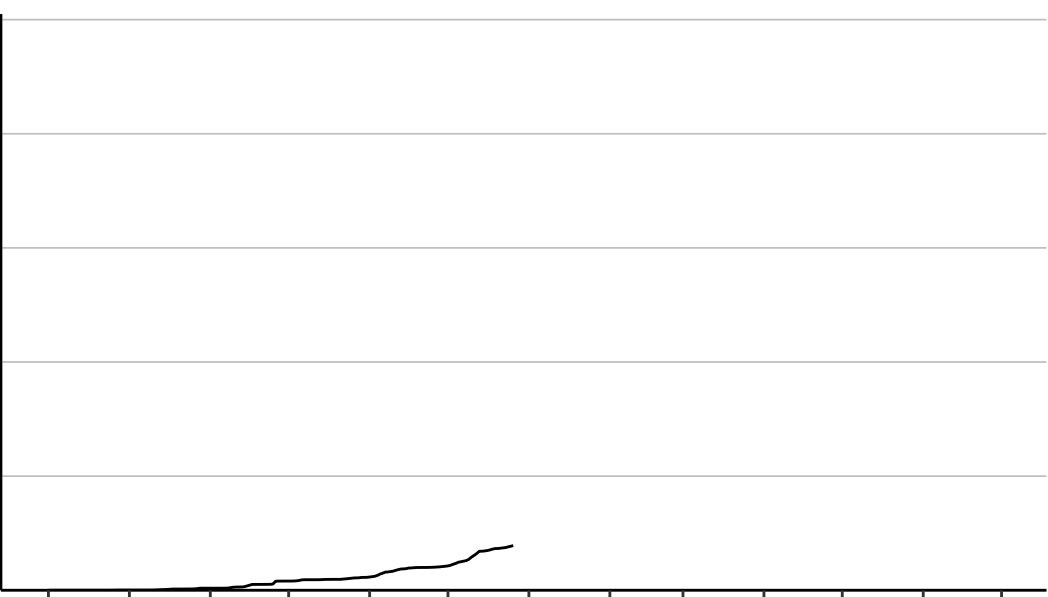

Current CDSR:
550.3
(2019-04-01)

Wairoa Raws

Cumulative Fire Severity Rating

2500
2000
1500
1000
500
0

Jul Aug Sep Oct Nov Dec Jan Feb Mar Apr May Jun Jul

Date

- average
- 2004–2005
- 2018–2019
- range

Current CDSR:
195.7
(2017–12–26)