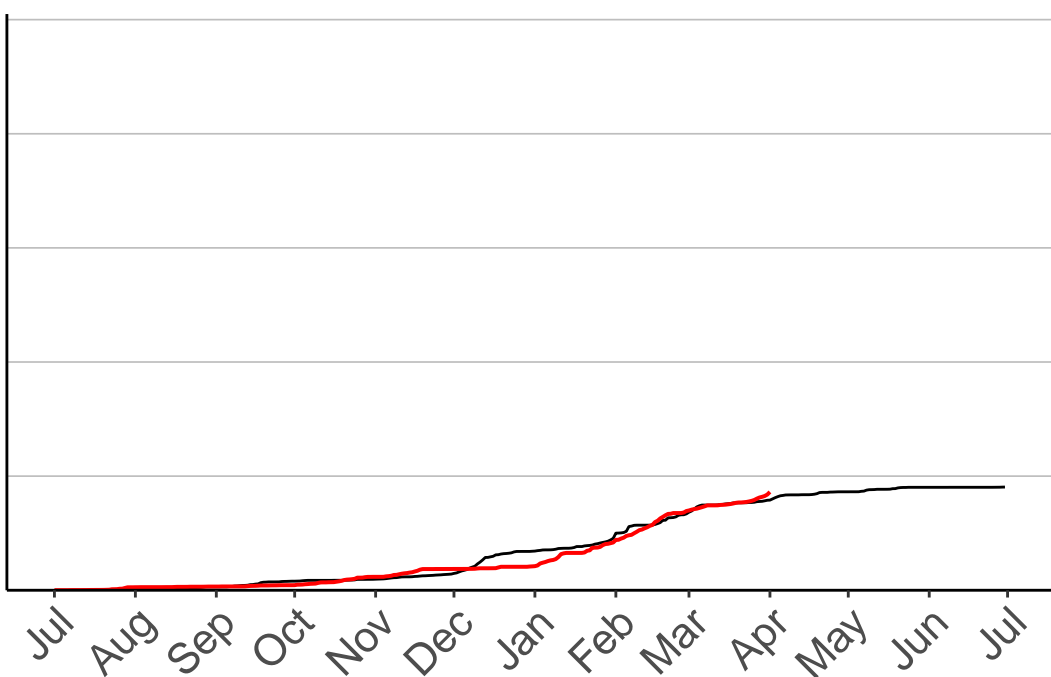

Porangahau Raws

Cumulative Fire Severity Rating

2500
2000
1500
1000
500
0

Jul Aug Sep Oct Nov Dec Jan Feb Mar Apr May Jun Jul

Date

- average
- 2004–2005
- 2018–2019
- range

Current CDSR:
430.6
(2019-04-01)