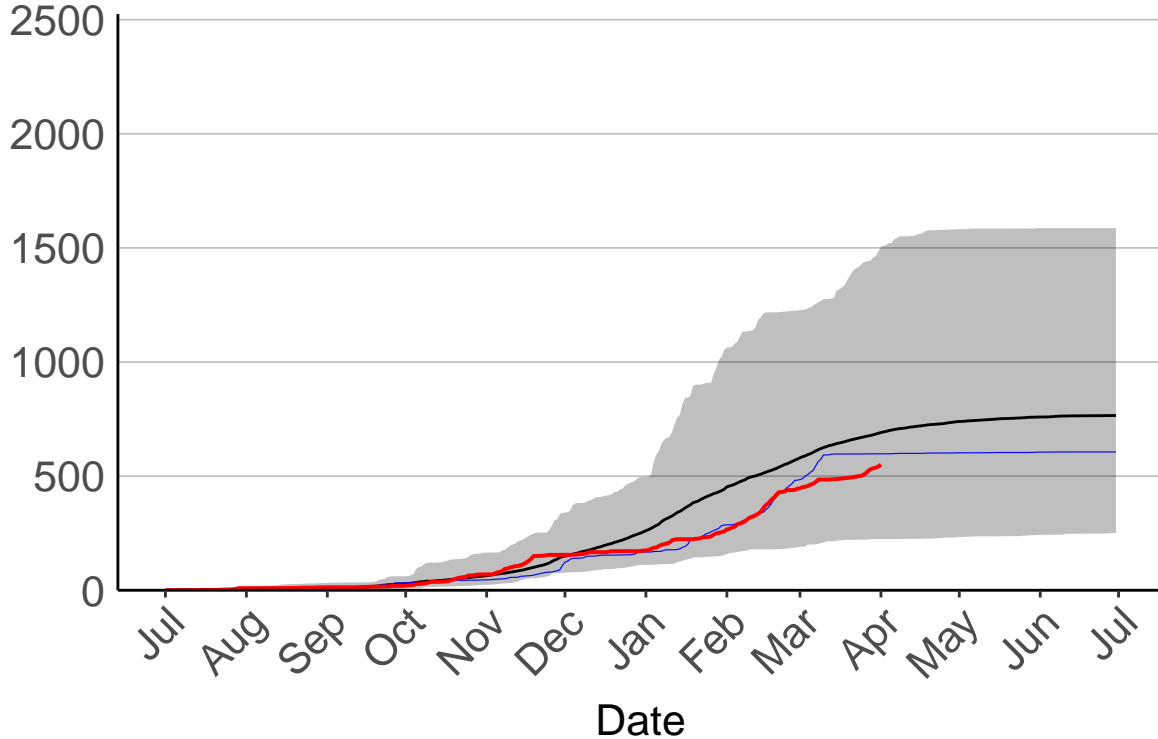

Current CDSR:
49
(2018–01–30)

Tuwharetoi Raws

Cumulative Fire Severity Rating

2500
2000
1500
1000
500
0

Jul Aug Sep Oct Nov Dec Jan Feb Mar Apr May Jun Jul

Date

- average
- 2004–2005
- 2018–2019
- range

Current CDSR:
104.8
(2019-04-01)

Waihau Raws

Cumulative Fire Severity Rating

- average
- 2004–2005
- 2018–2019
- range

Current CDSR:
130.5
(2019-04-01)

Date

Waipukurau Raws

Cumulative Fire Severity Rating

- average
- 2004–2005
- 2018–2019
- range