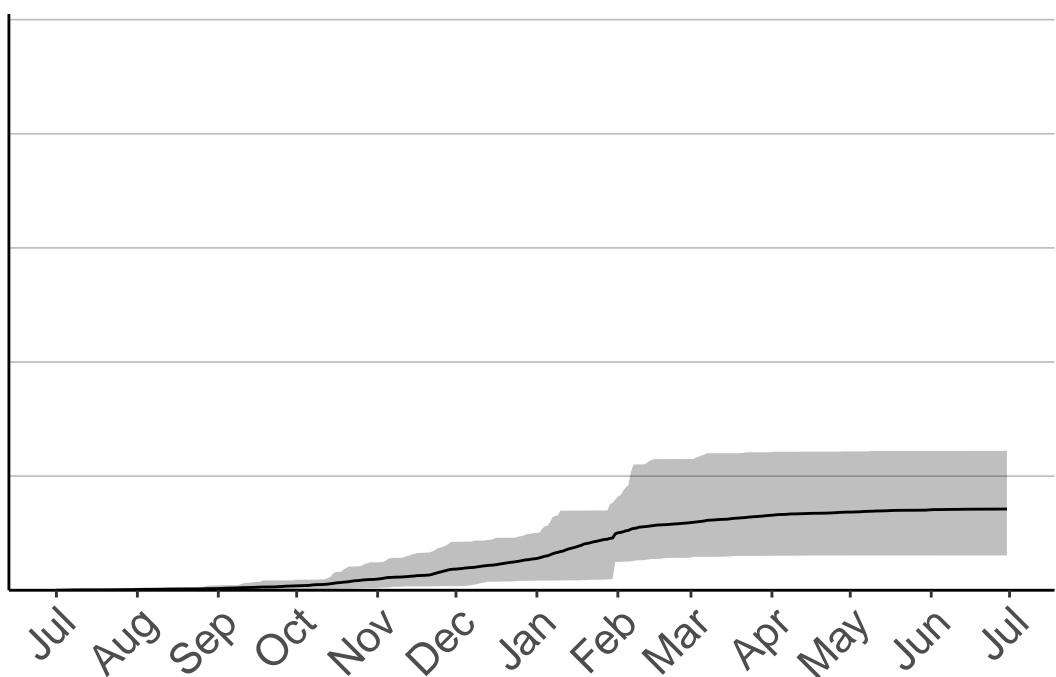

Tuai Raws – DISCONTINUED

Cumulative Fire Severity Rating

2500
2000
1500
1000
500
0

Jul Aug Sep Oct Nov Dec Jan Feb Mar Apr May Jun Jul

Date

- average
- 2004–2005
- 2018–2019
- range

Current CDSR:
49
(2018–01–30)