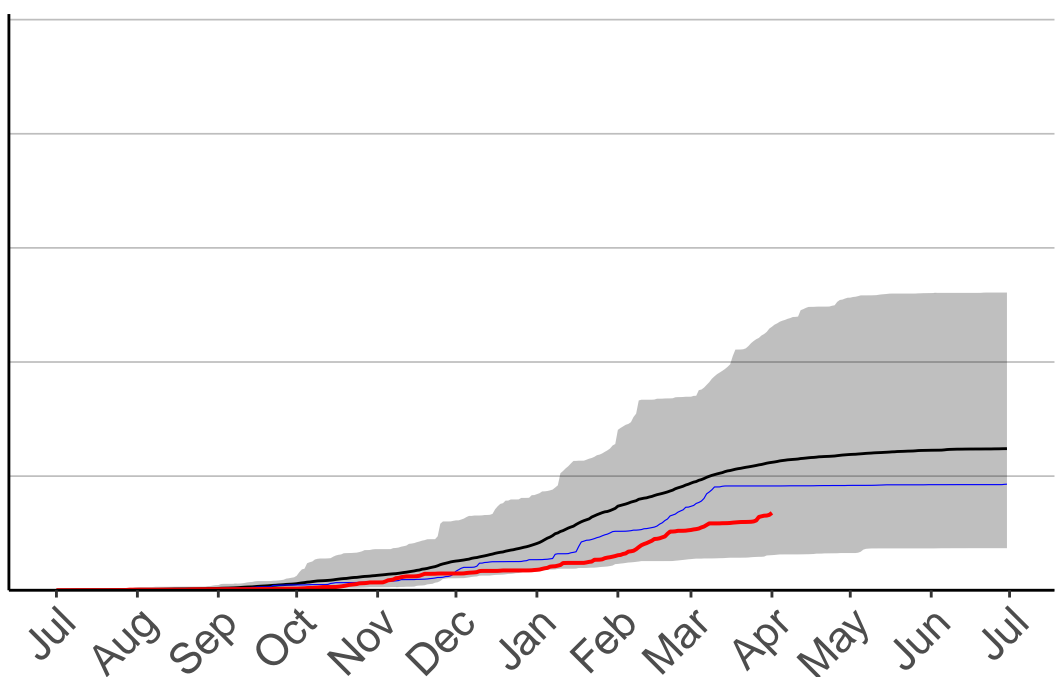

Cumulative Fire Severity Rating

2500
2000
1500
1000
500
0

Jul Aug Sep Oct Nov Dec Jan Feb Mar Apr May Jun Jul

Date

- average
- 2004–2005
- 2018–2019
- range

Current CDSR:
339
(2019-04-01)

Porangahau Raws

Cumulative Fire Severity Rating

2500
2000
1500
1000
500
0

Jul Aug Sep Oct Nov Dec Jan Feb Mar Apr May Jun Jul

Date

- average
- 2004–2005
- 2018–2019
- range

Current CDSR:
430.6
(2019-04-01)

Te Apiti Road Raws

Cumulative Fire Severity Rating