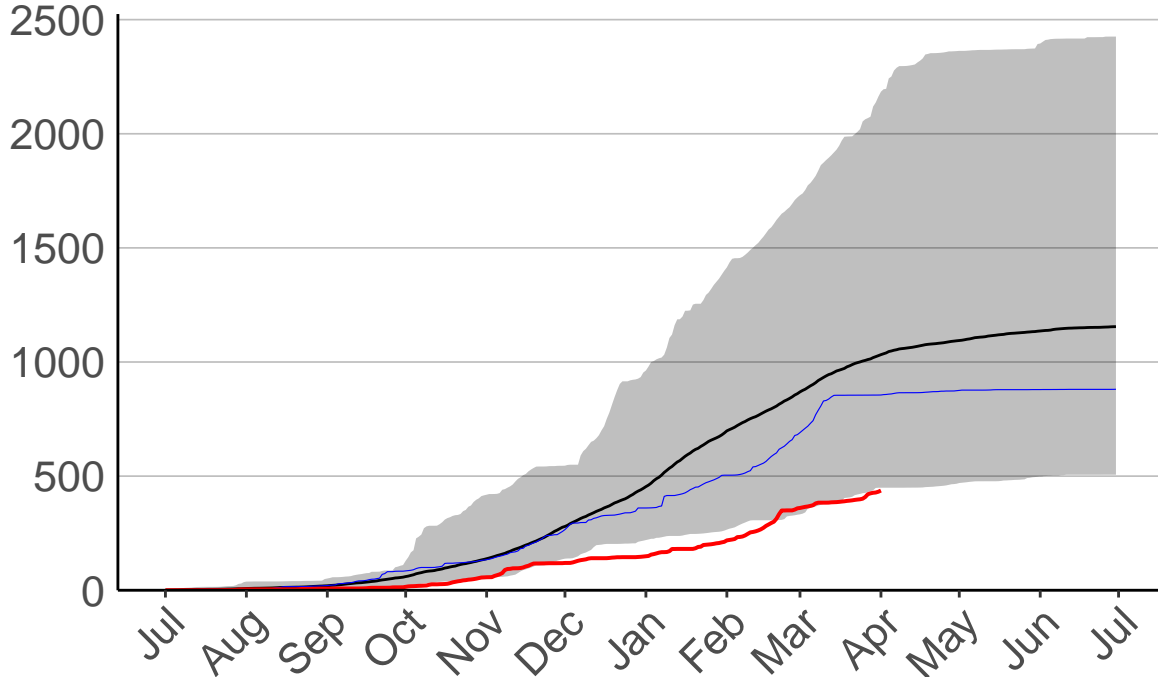

Bridge Pa Raws

Cumulative Fire Severity Rating

- average
- 2004-2005
- 2018-2019
- range

Current CDSR:
436.9
(2019-04-01)

Date

Cricklewood Raws

Crownthorpe Raws

Cumulative Fire Severity Rating

Gwavas Raws

Cumulative Fire Severity Rating

2500
2000
1500
1000
500
0

Jul Aug Sep Oct Nov Dec Jan Feb Mar Apr May Jun Jul

Date

- average
- 2004–2005
- 2018–2019
- range

Current CDSR:
91.1
(2019-04-01)

Kaitawa Raws