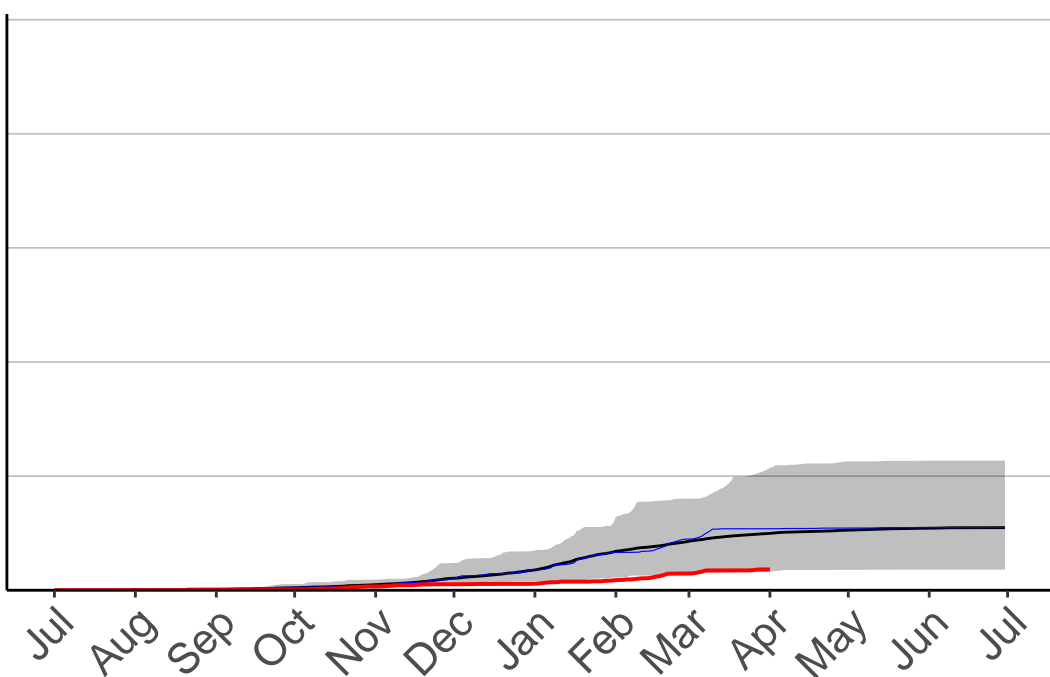

Bridge Pa Raws

Cumulative Fire Severity Rating

- average
- 2004-2005
- 2018-2019
- range

Current CDSR:
436.9
(2019-04-01)

Date

Cricklewood Raws

Crownthorpe Raws

Cumulative Fire Severity Rating

Gwavas Raws

Cumulative Fire Severity Rating

2500
2000
1500
1000
500
0

Jul Aug Sep Oct Nov Dec Jan Feb Mar Apr May Jun Jul

Date

- average
- 2004–2005
- 2018–2019
- range

Current CDSR:
91.1
(2019-04-01)

Kaitawa Raws

Kaiwaka Raws

Cumulative Fire Severity Rating

- average
- 2004-2005
- 2018-2019
- range

Current CDSR:
183.1
(2019-04-01)

Date

Mahia Aws

Mahia Raws

Napier Aero SYNOP