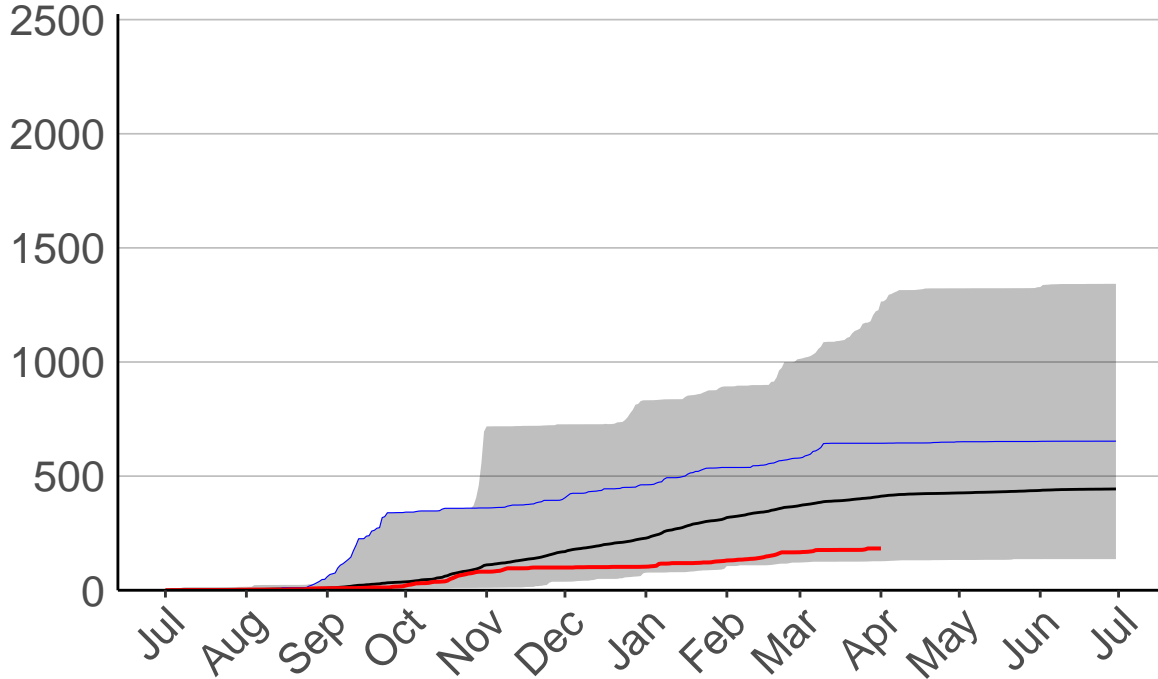

Bridge Pa Raws

Cumulative Fire Severity Rating

- average
- 2004-2005
- 2018-2019
- range

Current CDSR:
436.9
(2019-04-01)

Date

Cricklewood Raws

Crownthorpe Raws

Cumulative Fire Severity Rating

Gwavas Raws

Cumulative Fire Severity Rating

2500
2000
1500
1000
500
0

Jul Aug Sep Oct Nov Dec Jan Feb Mar Apr May Jun Jul

Date

- average
- 2004–2005
- 2018–2019
- range

Current CDSR:
91.1
(2019-04-01)

Kaitawa Raws

Kaiwaka Raws

Cumulative Fire Severity Rating

- average
- 2004-2005
- 2018-2019
- range

Current CDSR:
183.1
(2019-04-01)

Date

Mahia Aws

Mahia Raws

Napier Aero SYNOP