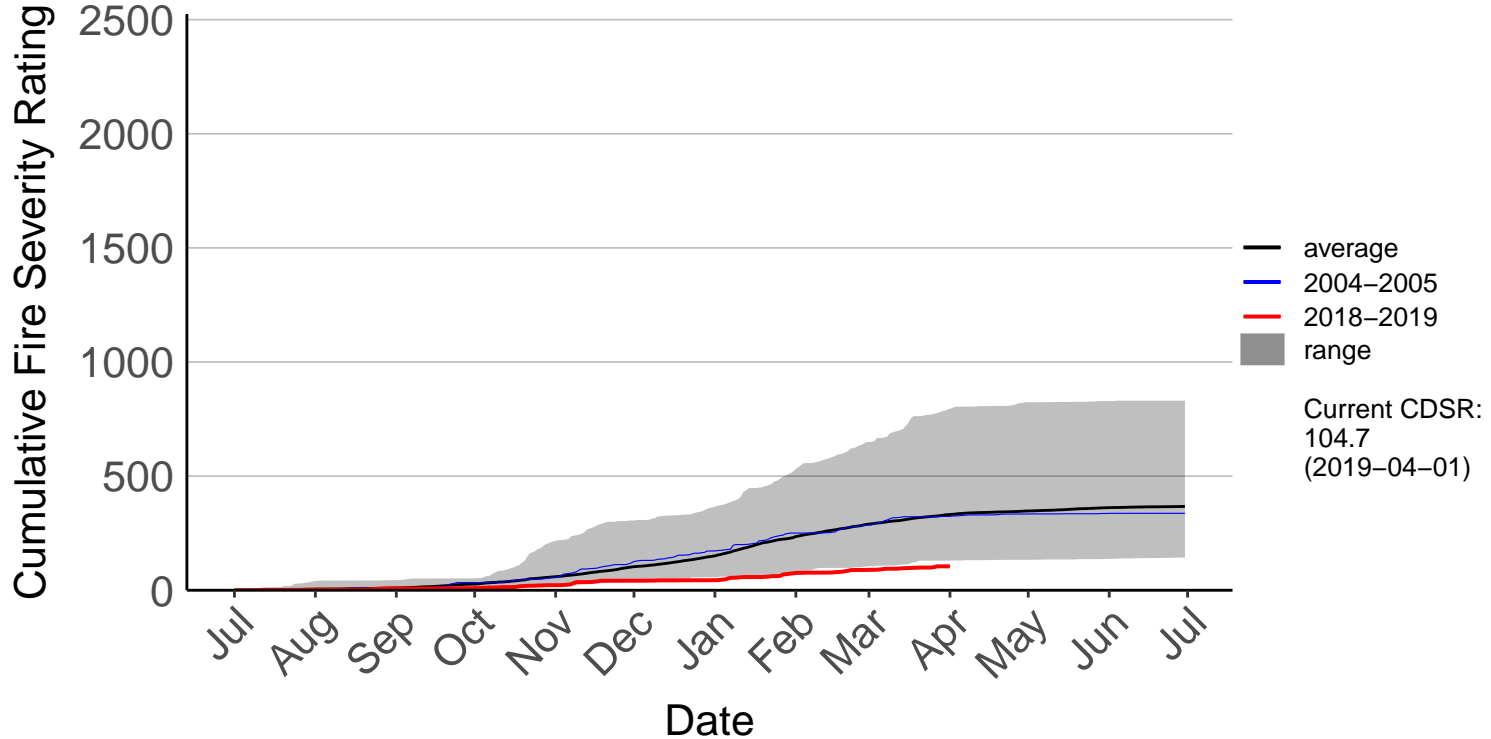

Gwavas Raws

Cumulative Fire Severity Rating

2500
2000
1500
1000
500
0

Jul Aug Sep Oct Nov Dec Jan Feb Mar Apr May Jun Jul

Date

- average
- 2004–2005
- 2018–2019
- range

Current CDSR:
91.1
(2019-04-01)

Kaitawa Raws

Kaiwaka Raws

Cumulative Fire Severity Rating

- average
- 2004-2005
- 2018-2019
- range

Current CDSR:
183.1
(2019-04-01)

Date

Mahia Aws

Mahia Raws

Napier Aero SYNOP

Napier Raws

Cumulative Fire Severity Rating

2500
2000
1500
1000
500
0

Jul Aug Sep Oct Nov Dec Jan Feb Mar Apr May Jun Jul

Date

- average
- 2004–2005
- 2018–2019
- range

Current CDSR:
478.4
(2019-04-01)

Ongaonga Raws