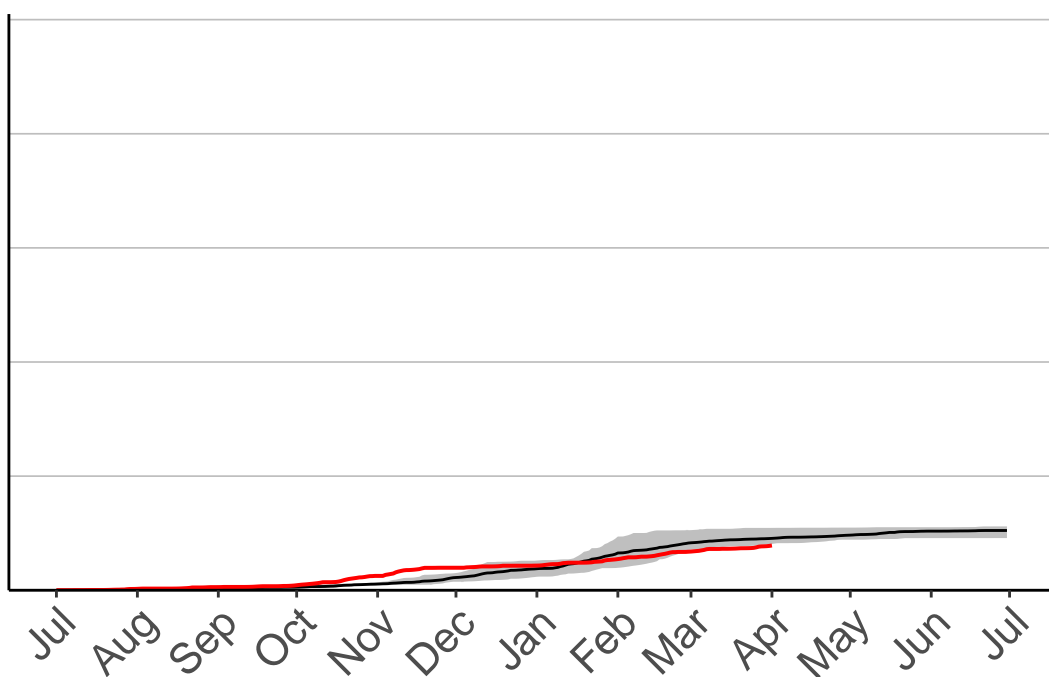

2500
2000
1500
1000
500
0

Jul Aug Sep Oct Nov Dec Jan Feb Mar Apr May Jun Jul

Date

- average
- 2004–2005
- 2018–2019
- range

Current CDSR:
430.6
(2019-04-01)

Te Apiti Road Raws

Cumulative Fire Severity Rating

2500
2000
1500
1000
500
0

Jul Aug Sep Oct Nov Dec Jan Feb Mar Apr May Jun Jul

Date

- average
- 2004–2005
- 2018–2019
- range

Current CDSR:
196.1
(2019-04-01)

Te Haroto Raws

Cumulative Fire Severity Rating

2500
2000
1500
1000
500
0