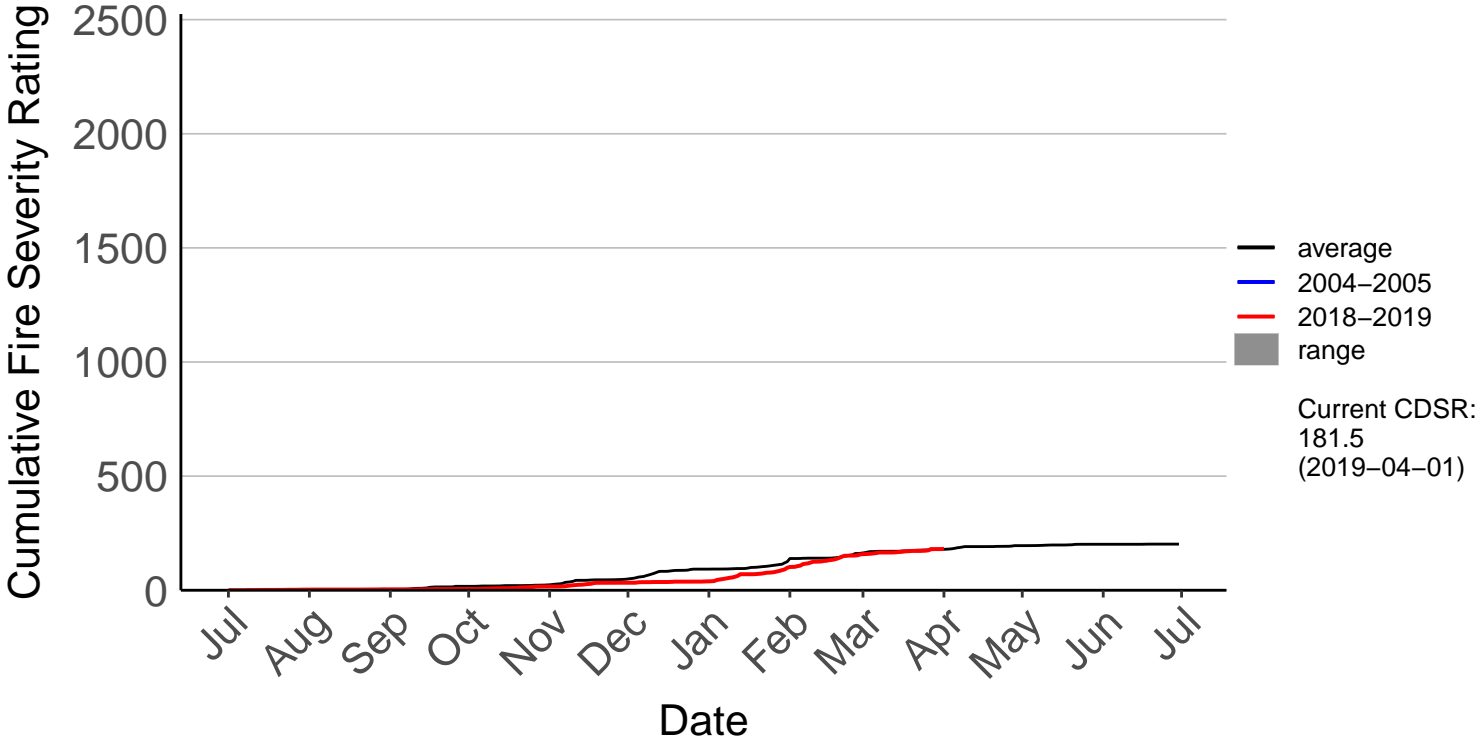

Gwavas Raws

Cumulative Fire Severity Rating

2500
2000
1500
1000
500
0

Jul Aug Sep Oct Nov Dec Jan Feb Mar Apr May Jun Jul

Date

- average
- 2004–2005
- 2018–2019
- range

Current CDSR:
91.1
(2019-04-01)

Kaitawa Raws

Kaiwaka Raws

Cumulative Fire Severity Rating

- average
- 2004-2005
- 2018-2019
- range

Current CDSR:
183.1
(2019-04-01)

Date

Mahia Aws

Mahia Raws

Napier Aero SYNOP

Napier Raws

Cumulative Fire Severity Rating

2500
2000
1500
1000
500
0

Jul Aug Sep Oct Nov Dec Jan Feb Mar Apr May Jun Jul

Date

- average
- 2004–2005
- 2018–2019
- range

Current CDSR:
478.4
(2019-04-01)

Ongaonga Raws