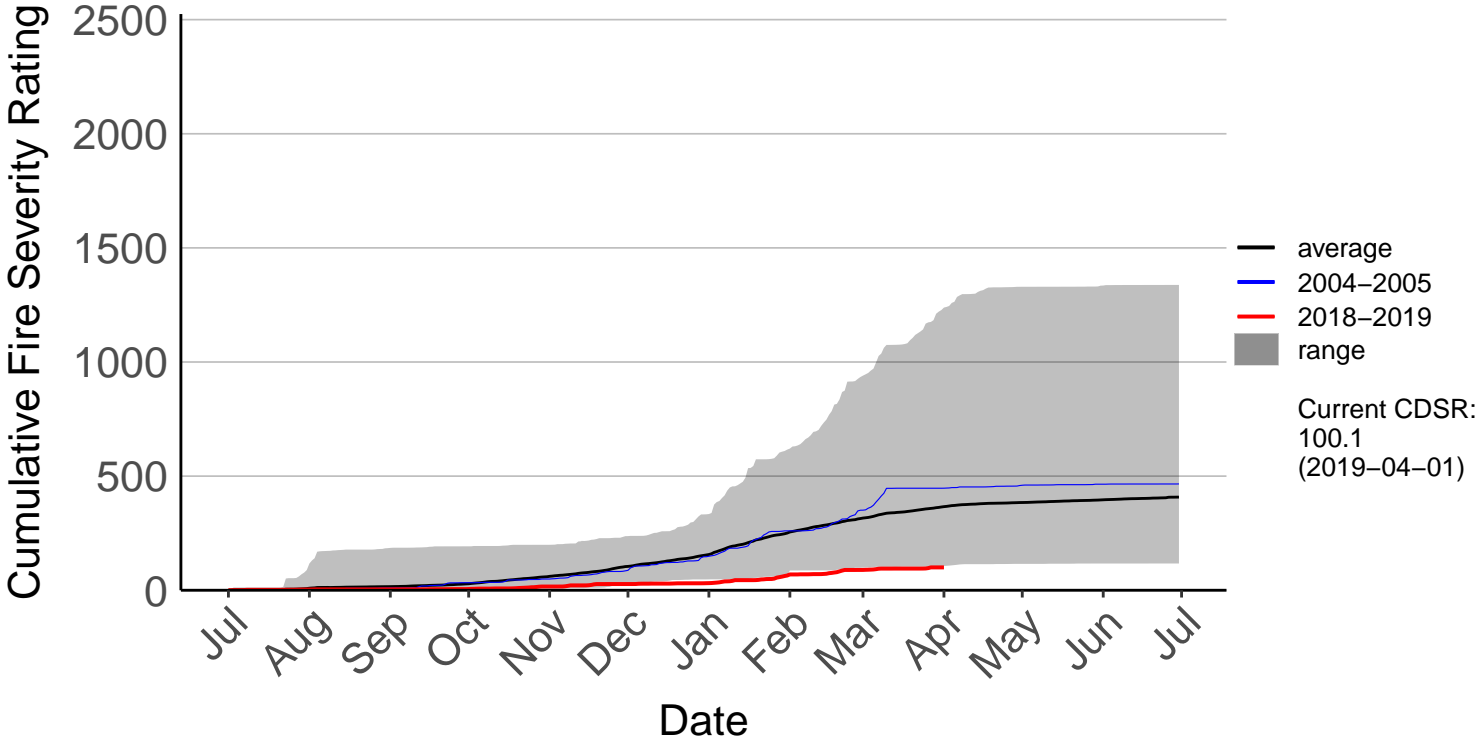

Bridge Pa Raws

Cumulative Fire Severity Rating

- average
- 2004-2005
- 2018-2019
- range

Current CDSR:
436.9
(2019-04-01)

Date

Cricklewood Raws

Crownthorpe Raws

Cumulative Fire Severity Rating

Gwavas Raws

Cumulative Fire Severity Rating

2500
2000
1500
1000
500
0

Jul Aug Sep Oct Nov Dec Jan Feb Mar Apr May Jun Jul

Date

- average
- 2004–2005
- 2018–2019
- range

Current CDSR:
91.1
(2019-04-01)

Kaitawa Raws