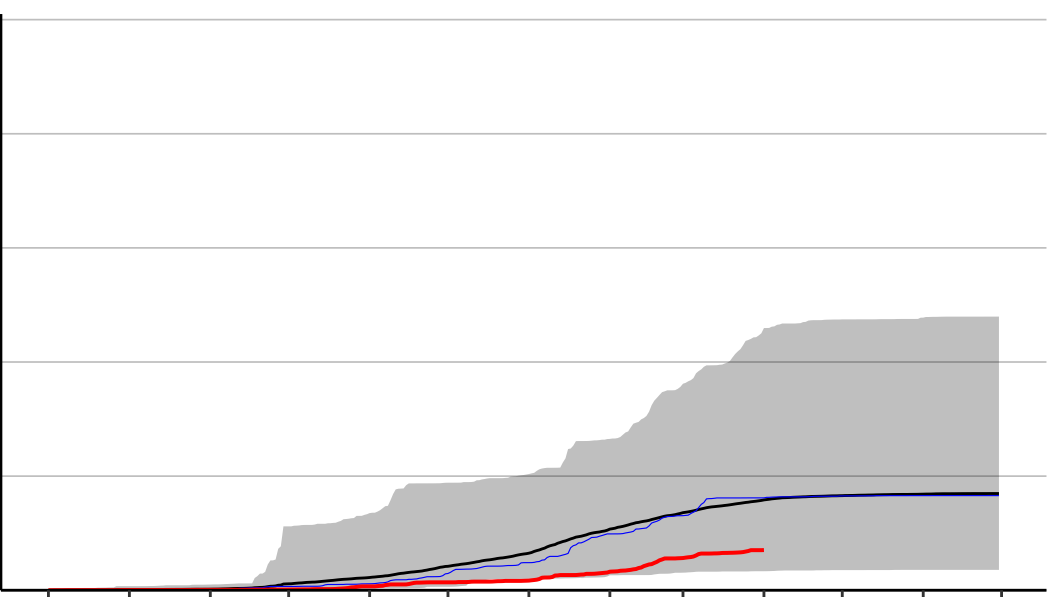

Te Haroto Raws

Cumulative Fire Severity Rating

2500
2000
1500
1000
500
0

Jul Aug Sep Oct Nov Dec Jan Feb Mar Apr May Jun Jul

Date

- average
- 2004–2005
- 2018–2019
- range

Current CDSR:
176.1
(2019-04-01)