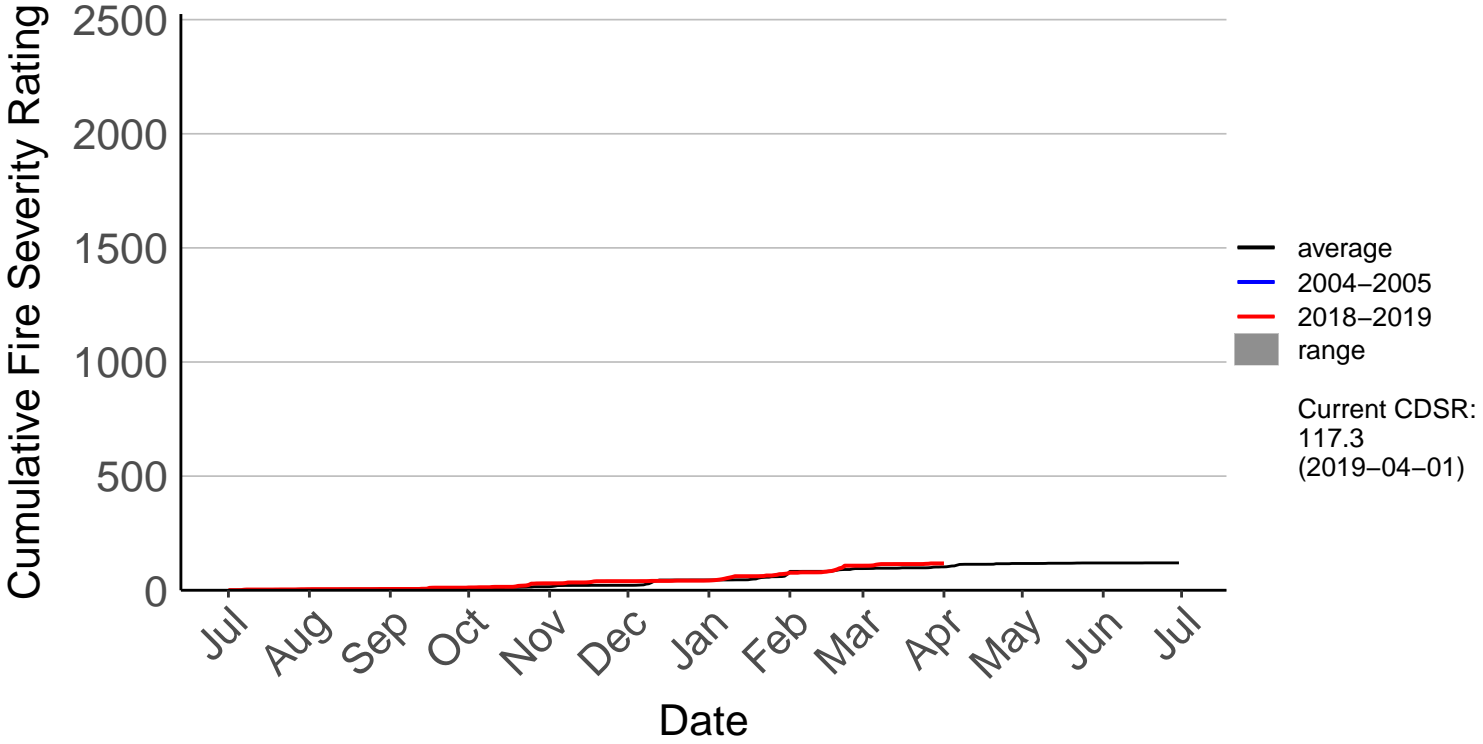

Bridge Pa Raws

Cumulative Fire Severity Rating

- average
- 2004-2005
- 2018-2019
- range

Current CDSR:
436.9
(2019-04-01)

Date

Cricklewood Raws

Crownthorpe Raws

Cumulative Fire Severity Rating

Gwavas Raws

Cumulative Fire Severity Rating

2500
2000
1500
1000
500
0

Jul Aug Sep Oct Nov Dec Jan Feb Mar Apr May Jun Jul

Date

- average
- 2004–2005
- 2018–2019
- range

Current CDSR:
91.1
(2019-04-01)

Kaitawa Raws