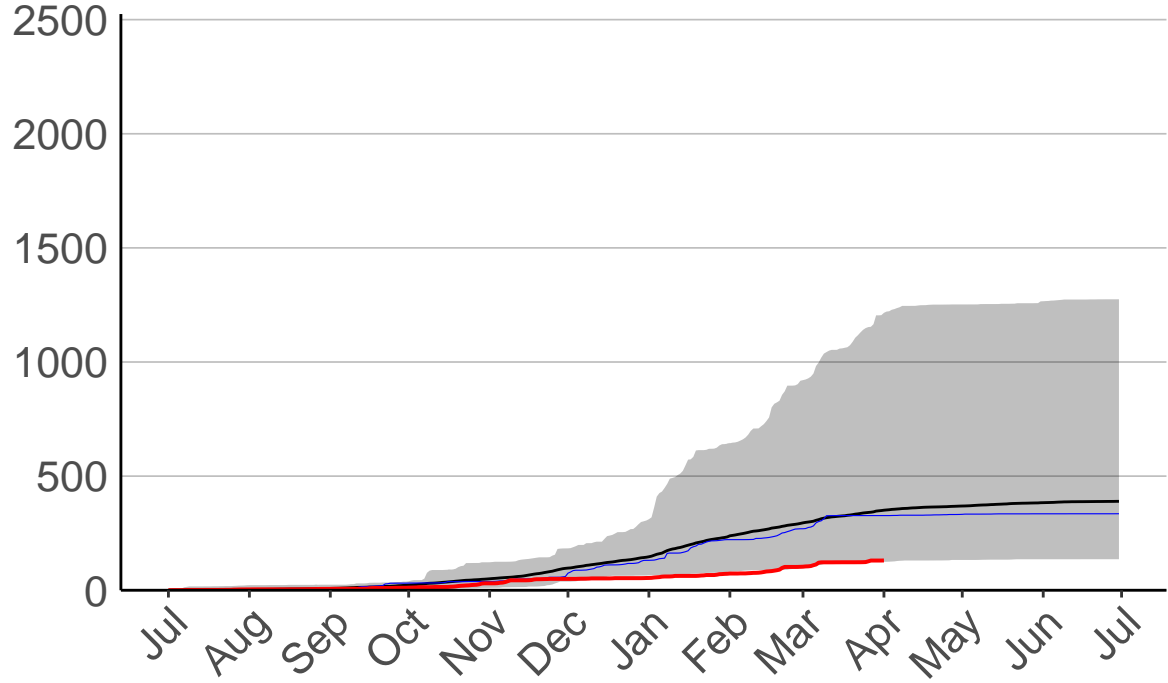

Waihau Raws

Cumulative Fire Severity Rating

- average
- 2004–2005
- 2018–2019
- range

Current CDSR:
130.5
(2019-04-01)

Date