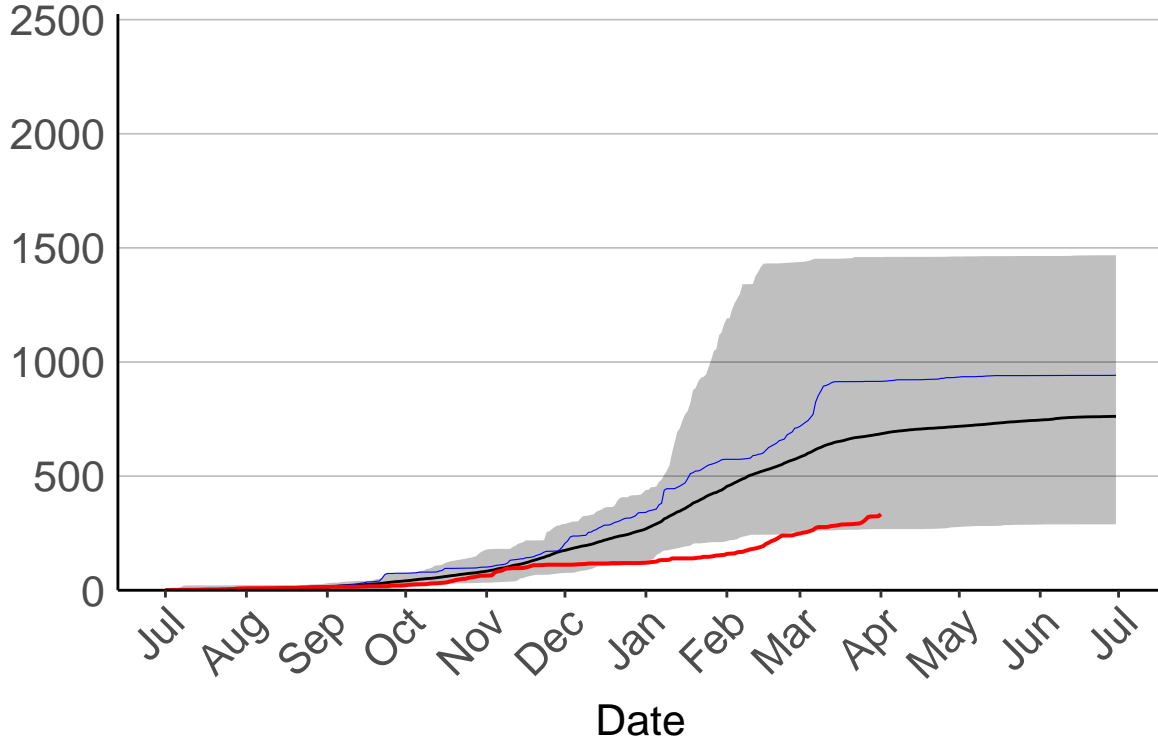

Bridge Pa Raws

Cumulative Fire Severity Rating

- average
- 2004-2005
- 2018-2019
- range

Current CDSR:
436.9
(2019-04-01)

Date

Cricklewood Raws

Crownthorpe Raws

Cumulative Fire Severity Rating

Gwavas Raws

Cumulative Fire Severity Rating

2500
2000
1500
1000
500
0

Jul Aug Sep Oct Nov Dec Jan Feb Mar Apr May Jun Jul

Date

- average
- 2004–2005
- 2018–2019
- range

Current CDSR:
91.1
(2019-04-01)

Kaitawa Raws