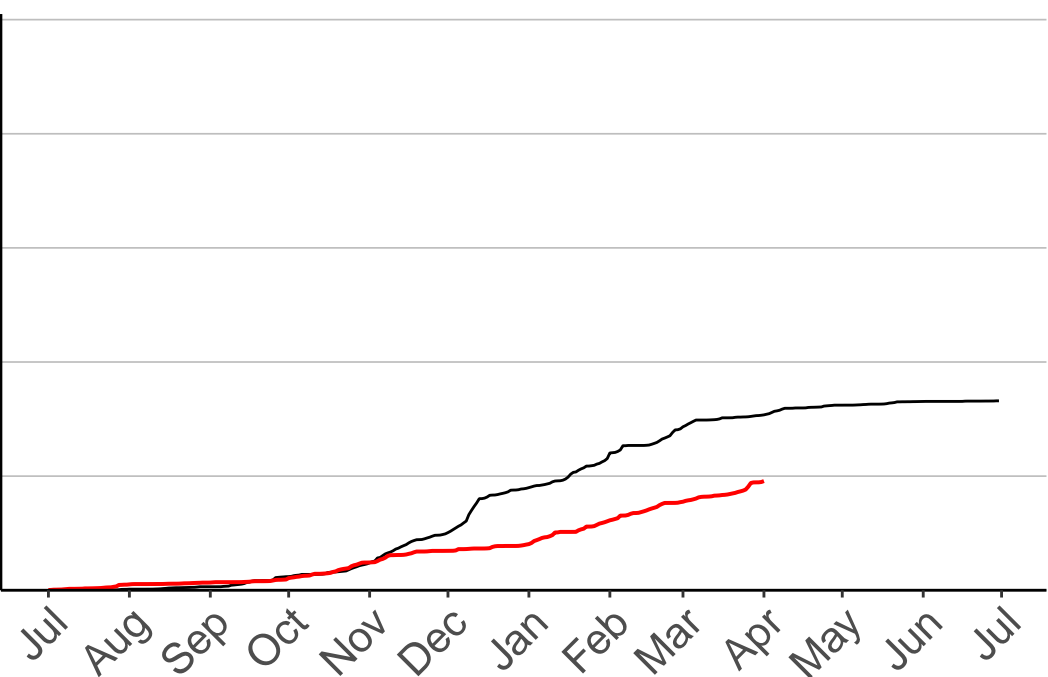

Napier Raws

Cumulative Fire Severity Rating

2500
2000
1500
1000
500
0

Jul Aug Sep Oct Nov Dec Jan Feb Mar Apr May Jun Jul

Date

- average
- 2004–2005
- 2018–2019
- range

Current CDSR:
478.4
(2019-04-01)

Ongaonga Raws