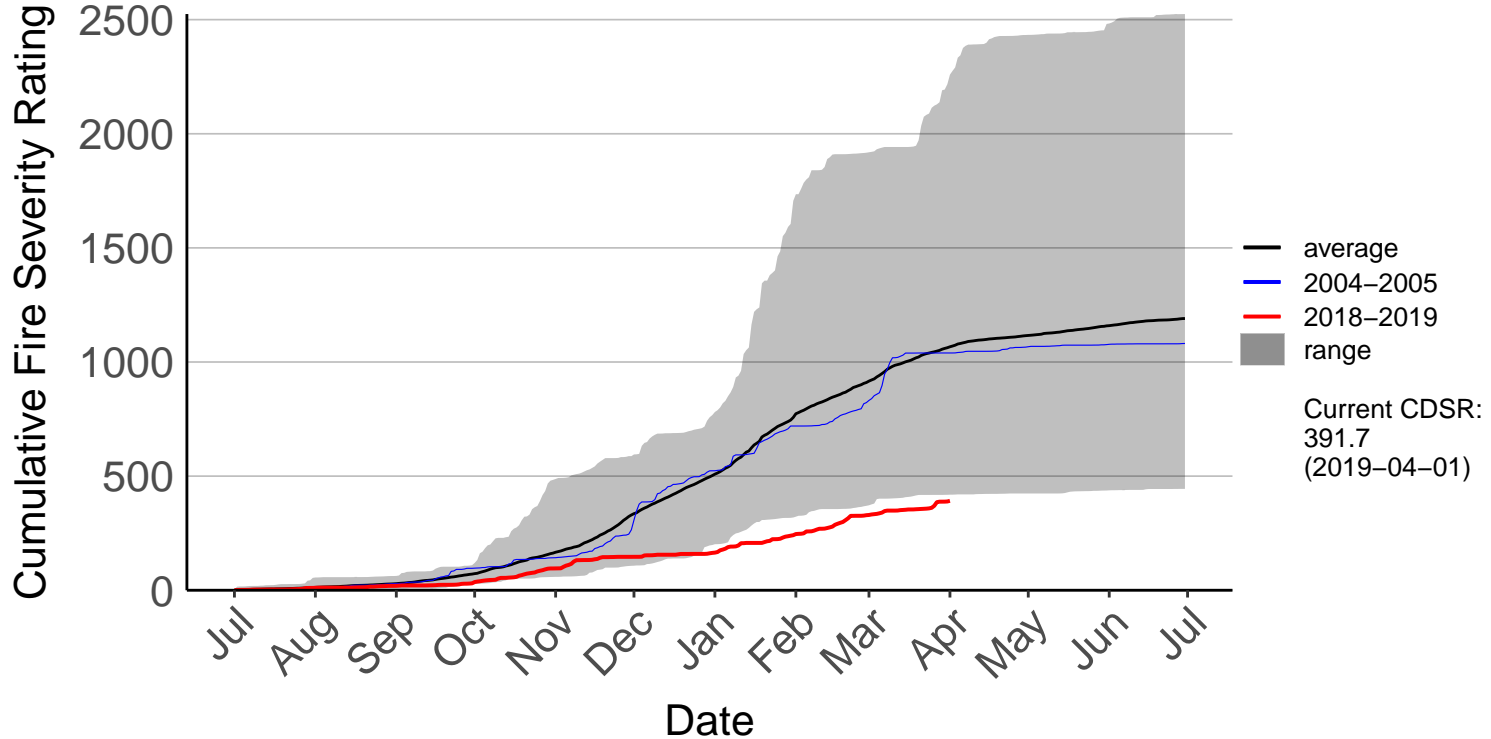

Gwavas Raws

Cumulative Fire Severity Rating

2500
2000
1500
1000
500
0

Jul Aug Sep Oct Nov Dec Jan Feb Mar Apr May Jun Jul

Date

- average
- 2004–2005
- 2018–2019
- range

Current CDSR:
91.1
(2019-04-01)

Kaitawa Raws

Kaiwaka Raws

Cumulative Fire Severity Rating

- average
- 2004-2005
- 2018-2019
- range

Current CDSR:
183.1
(2019-04-01)

Date

Mahia Aws

Mahia Raws

Napier Aero SYNOP

Napier Raws

Cumulative Fire Severity Rating

2500
2000
1500
1000
500
0

Jul Aug Sep Oct Nov Dec Jan Feb Mar Apr May Jun Jul

Date

- average
- 2004–2005
- 2018–2019
- range

Current CDSR:
478.4
(2019-04-01)

Ongaonga Raws