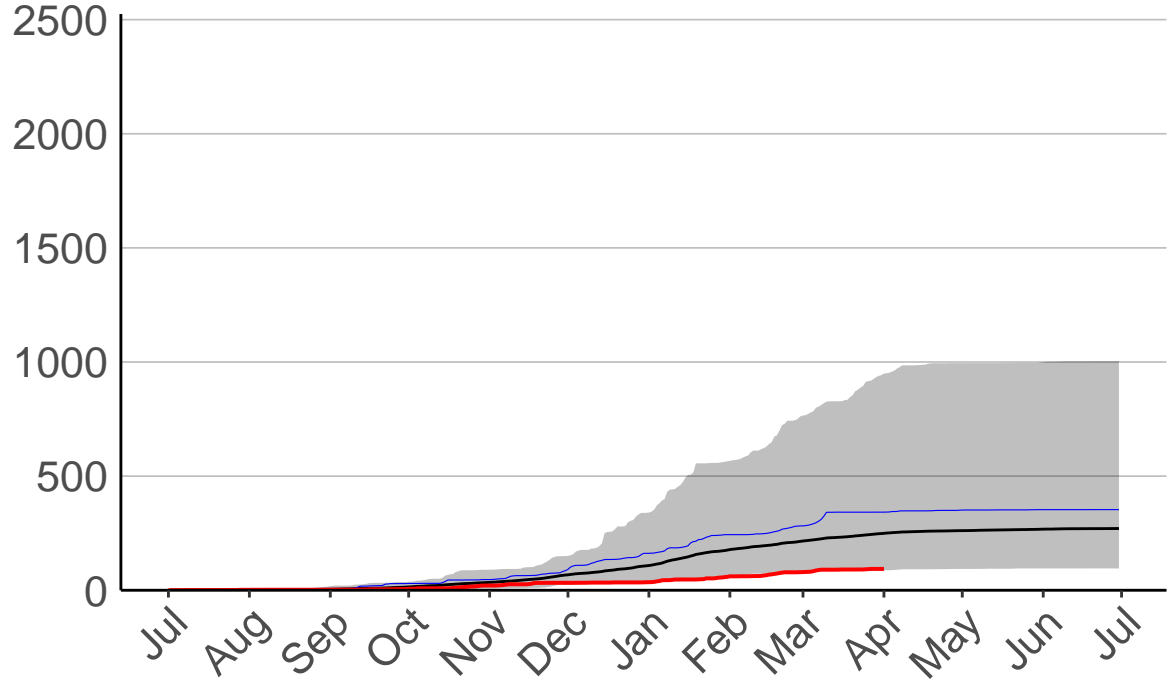

2500
2000
1500
1000
500
0

Jul Aug Sep Oct Nov Dec Jan Feb Mar Apr May Jun Jul

Date

- average
- 2004–2005
- 2018–2019
- range

Current CDSR:
196.1
(2019-04-01)

Te Haroto Raws

Cumulative Fire Severity Rating

2500
2000
1500
1000
500
0

Jul Aug Sep Oct Nov Dec Jan Feb Mar Apr May Jun Jul

Date

- average
- 2004–2005
- 2018–2019
- range

Current CDSR:
176.1
(2019-04-01)

Te Pohue Raws

Cumulative Fire Severity Rating

- average
- 2004-2005
- 2018-2019
- range