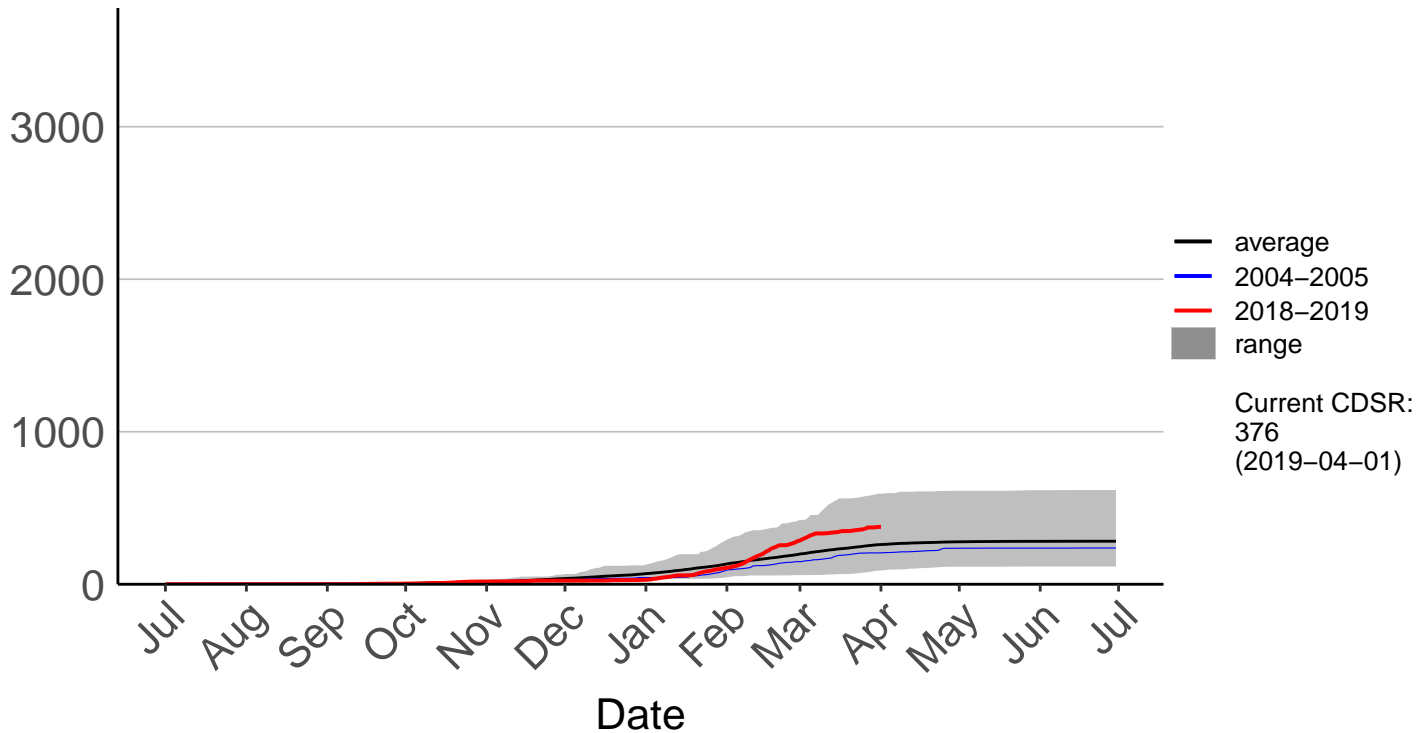

Athol Raws

Cumulative Fire Severity Rating

Hamilton Aws

Cumulative Fire Severity Rating

Hamilton Raws

Cumulative Fire Severity Rating

Paeroa Aws

Cumulative Fire Severity Rating

- average
- 2004-2005
- 2018-2019
- range

Current CDSR:
125.6
(2019-04-01)

Date

Te Akau Raws

Cumulative Fire Severity Rating

- average
- 2004–2005
- 2018–2019
- range

Current CDSR:
236.5
(2019-04-01)

Date