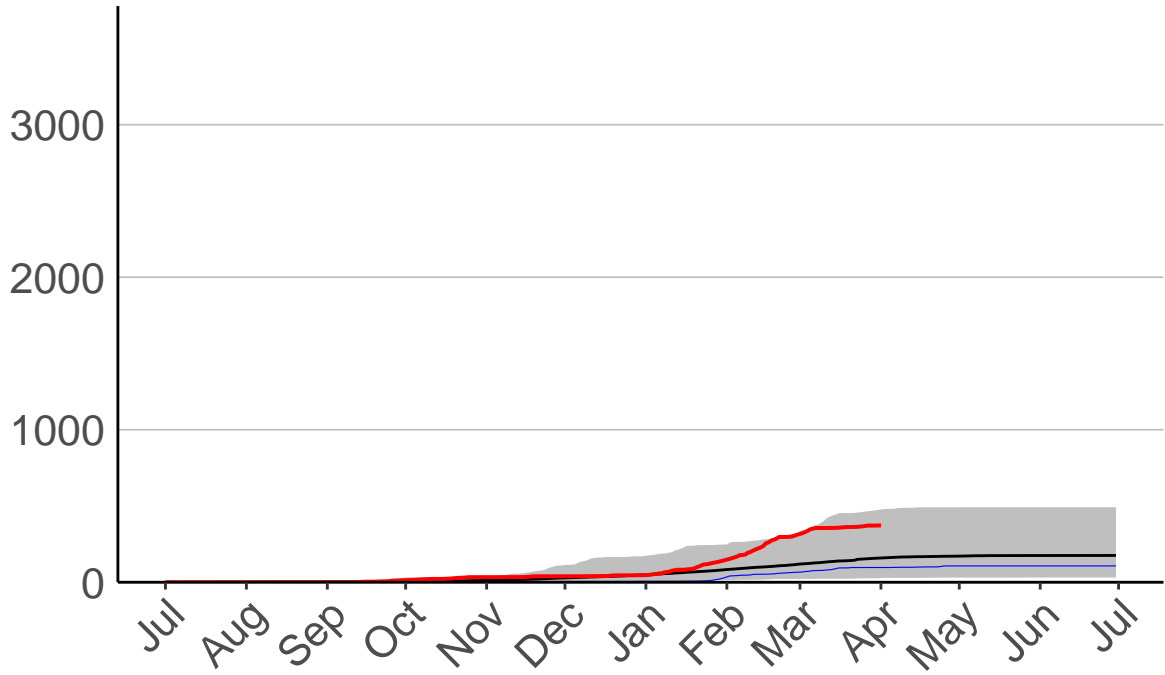

Cumulative Fire Severity Rating

Waikawau Bay Raws

Cumulative Fire Severity Rating

Waitomo Raws

Cumulative Fire Severity Rating

- average
- 2004-2005
- 2018-2019
- range

Current CDSR:
372.1
(2019-04-01)

Date