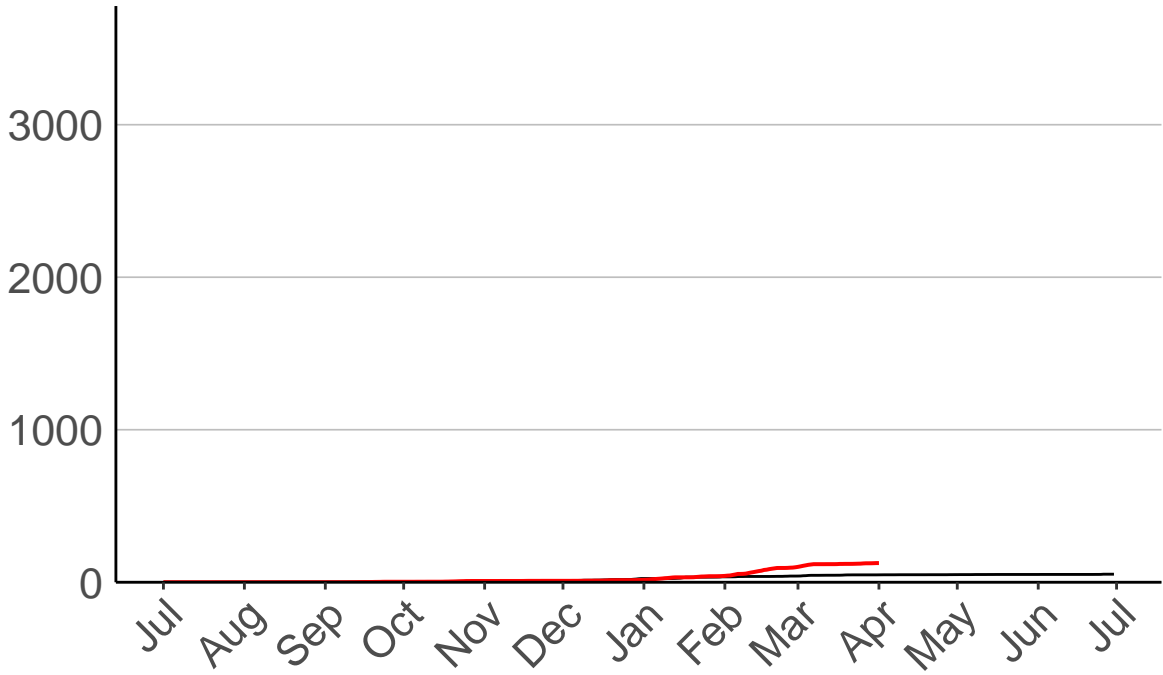

Paeroa Raws

Cumulative Fire Severity Rating

Piopio Raws

Cumulative Fire Severity Rating

Port Taharoa Aws

Cumulative Fire Severity Rating

Taharoa Raws

Cumulative Fire Severity Rating

- average
- 2004-2005
- 2018-2019
- range

Current CDSR:
125.6
(2019-04-01)

Date

Te Akau Raws

Cumulative Fire Severity Rating

- average
- 2004–2005
- 2018–2019
- range

Current CDSR:
236.5
(2019-04-01)

Date