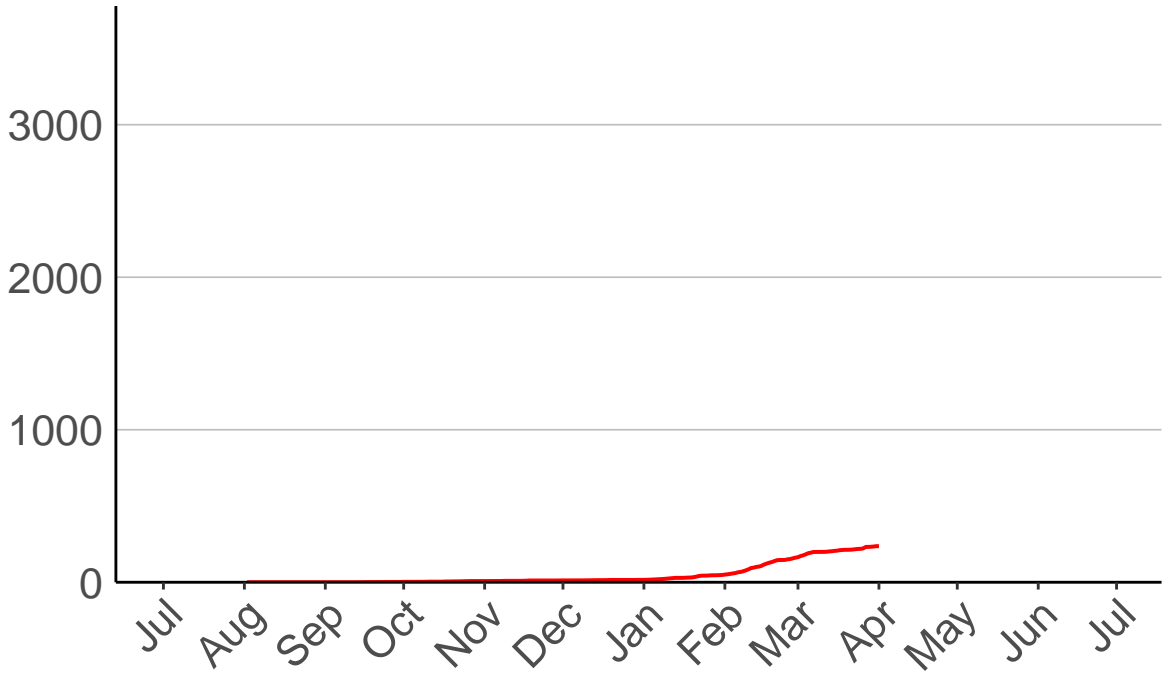

Paeroa Raws

Cumulative Fire Severity Rating

Piopio Raws

Cumulative Fire Severity Rating

Port Taharoa Aws

Cumulative Fire Severity Rating

Taharoa Raws

Cumulative Fire Severity Rating

- average
- 2004-2005
- 2018-2019
- range

Current CDSR:
125.6
(2019-04-01)

Date

Te Akau Raws

Cumulative Fire Severity Rating

- average
- 2004–2005
- 2018–2019
- range

Current CDSR:
236.5
(2019-04-01)

Date