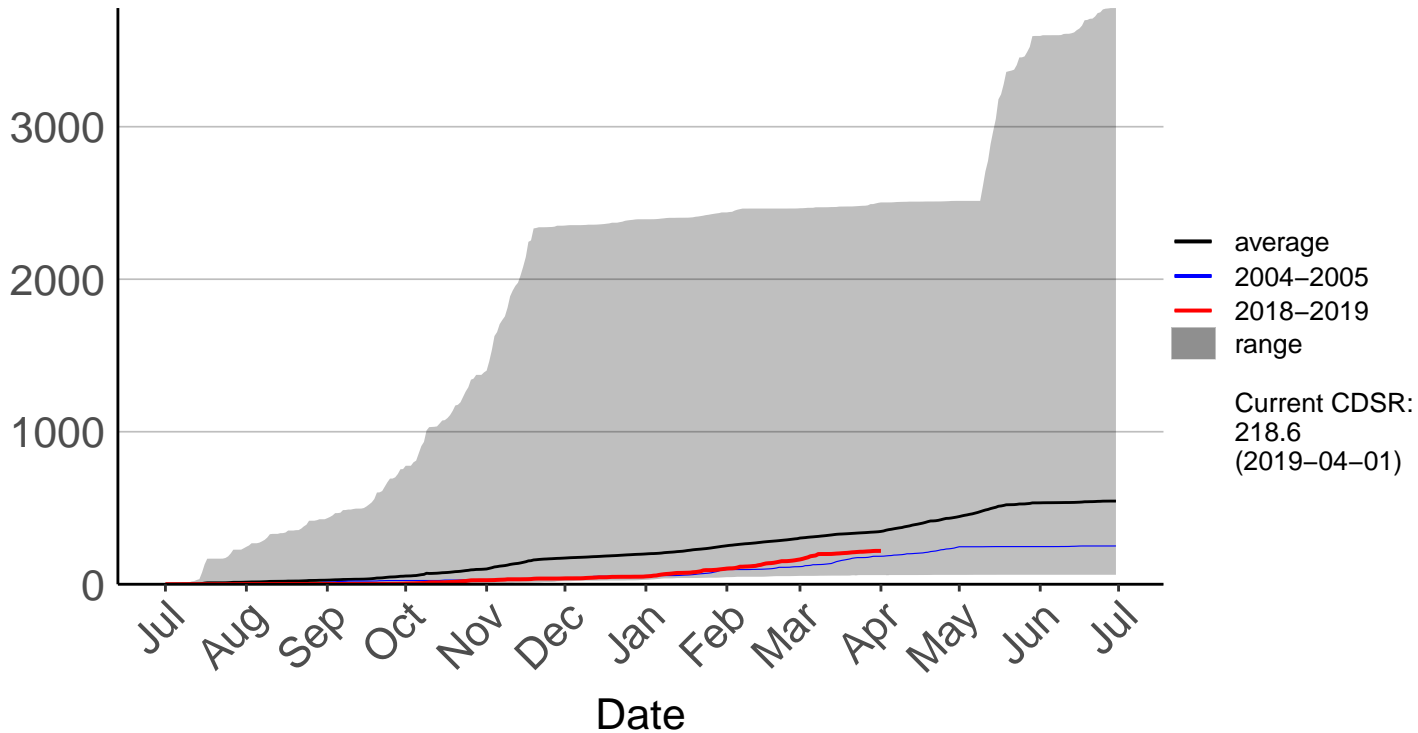

Waikawau Bay Raws

Cumulative Fire Severity Rating