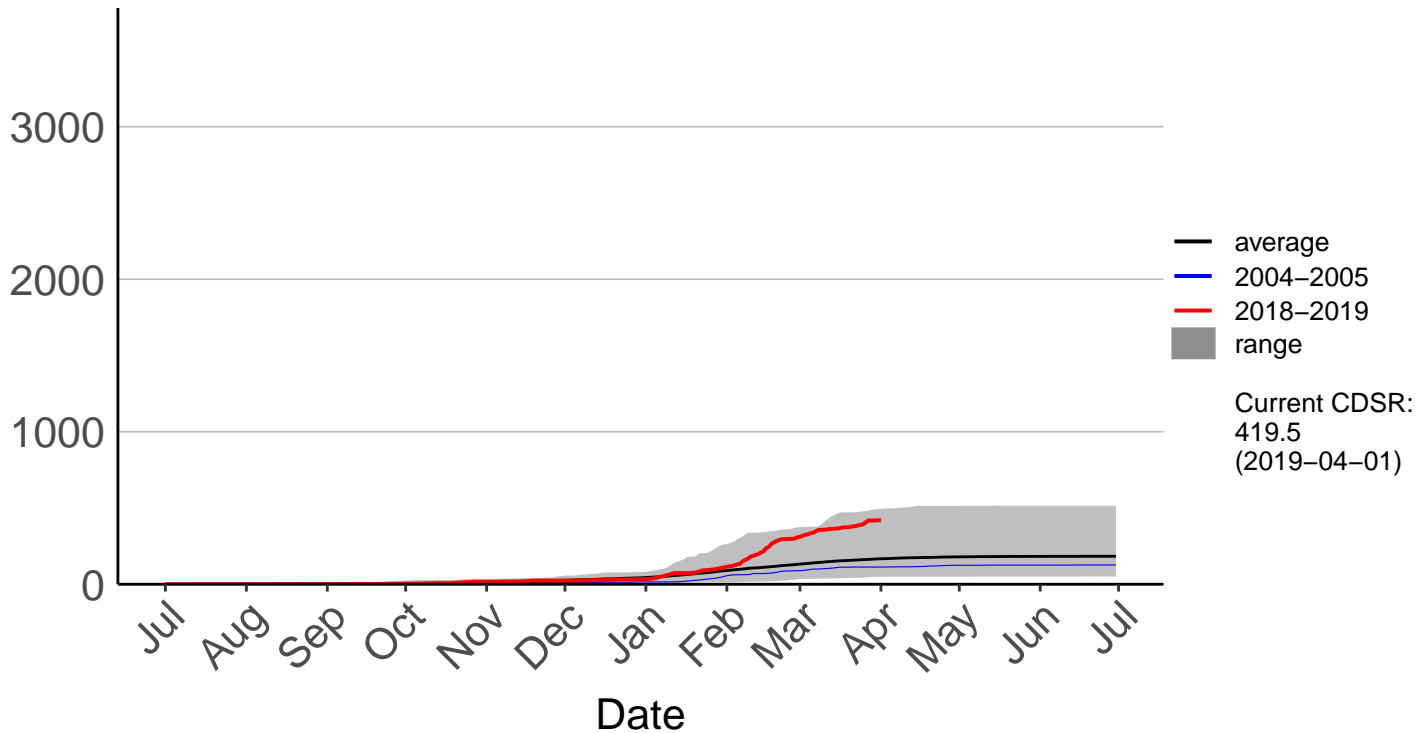

Athol Raws

Cumulative Fire Severity Rating

Hamilton Aws

Cumulative Fire Severity Rating

Hamilton Raws

Cumulative Fire Severity Rating

Paeroa Aws

Cumulative Fire Severity Rating

- average
- 2004-2005
- 2018-2019
- range

Current CDSR:
125.6
(2019-04-01)

Date

Te Akau Raws

Cumulative Fire Severity Rating

- average
- 2004–2005
- 2018–2019
- range

Current CDSR:
236.5
(2019-04-01)

Date