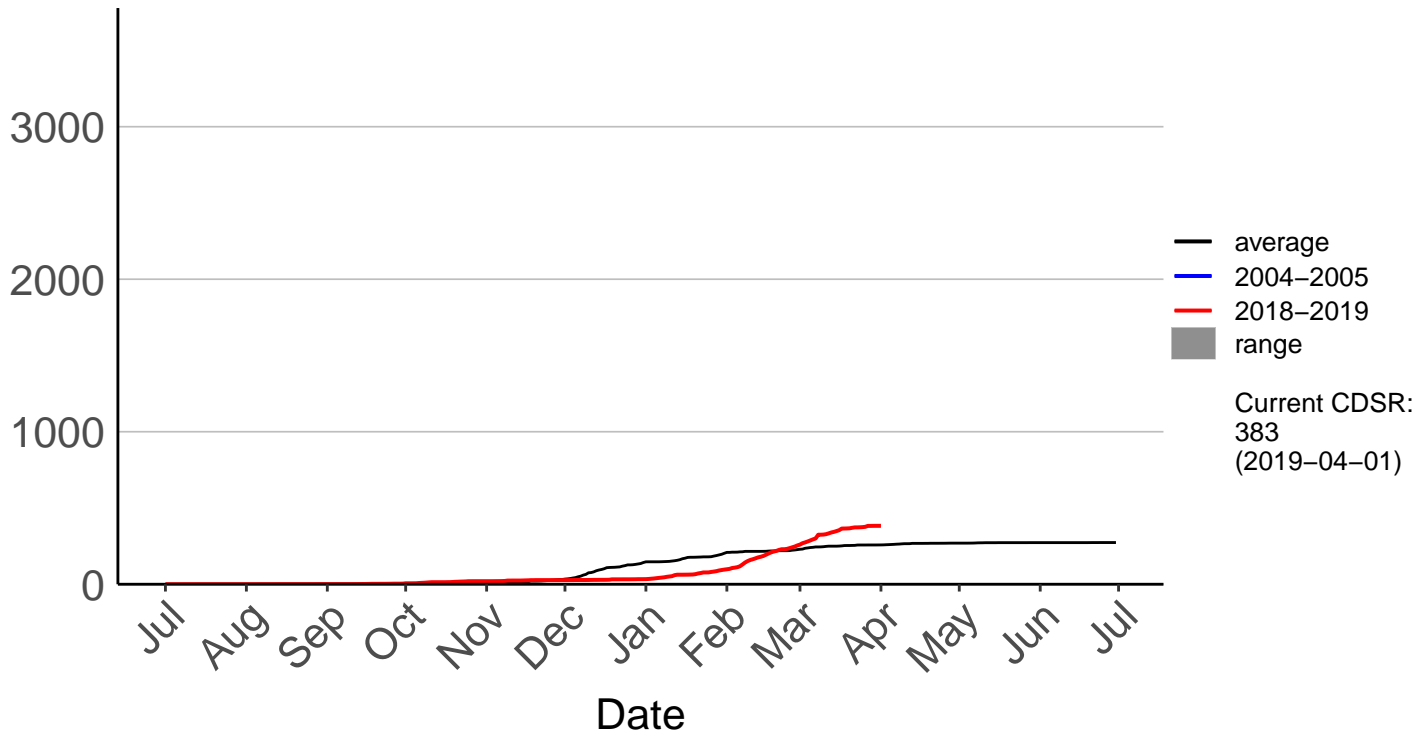

Paeroa Raws

Cumulative Fire Severity Rating