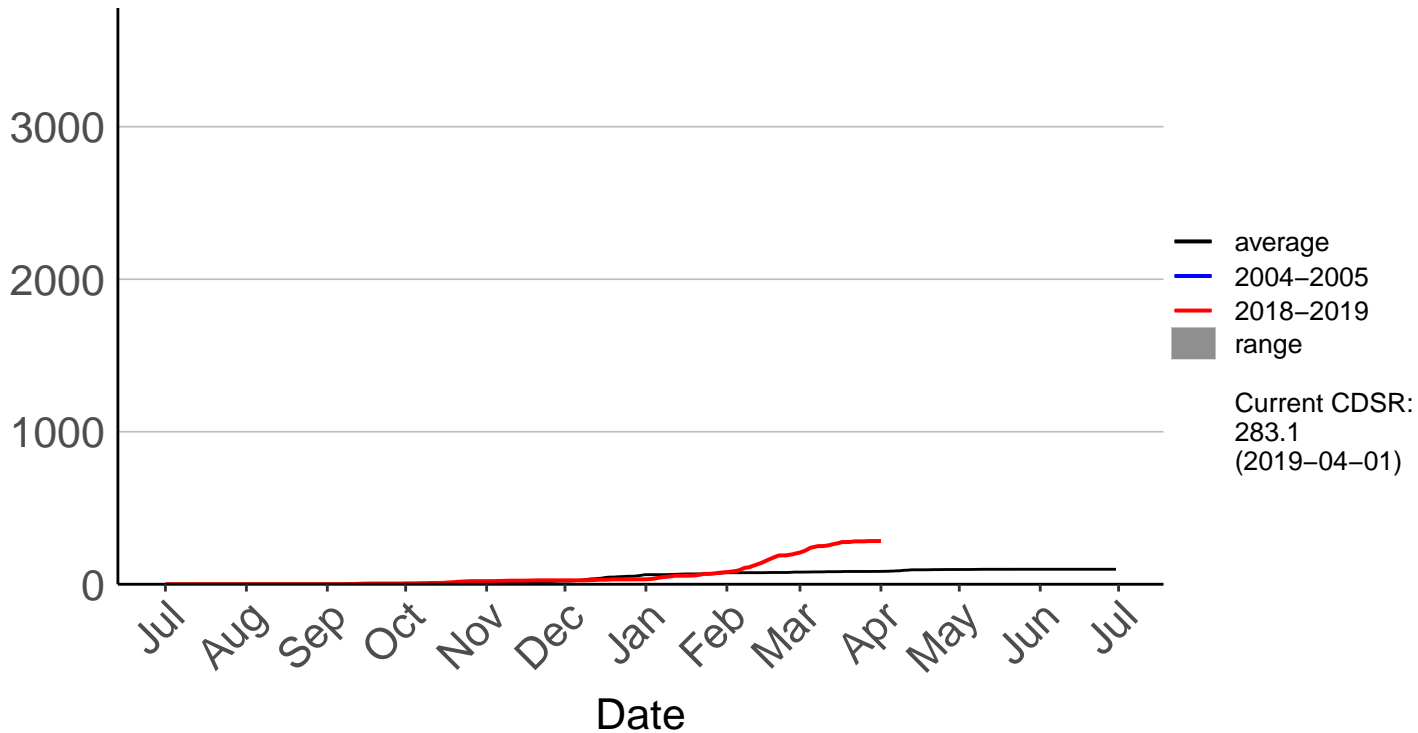

Waihi Raws

Cumulative Fire Severity Rating