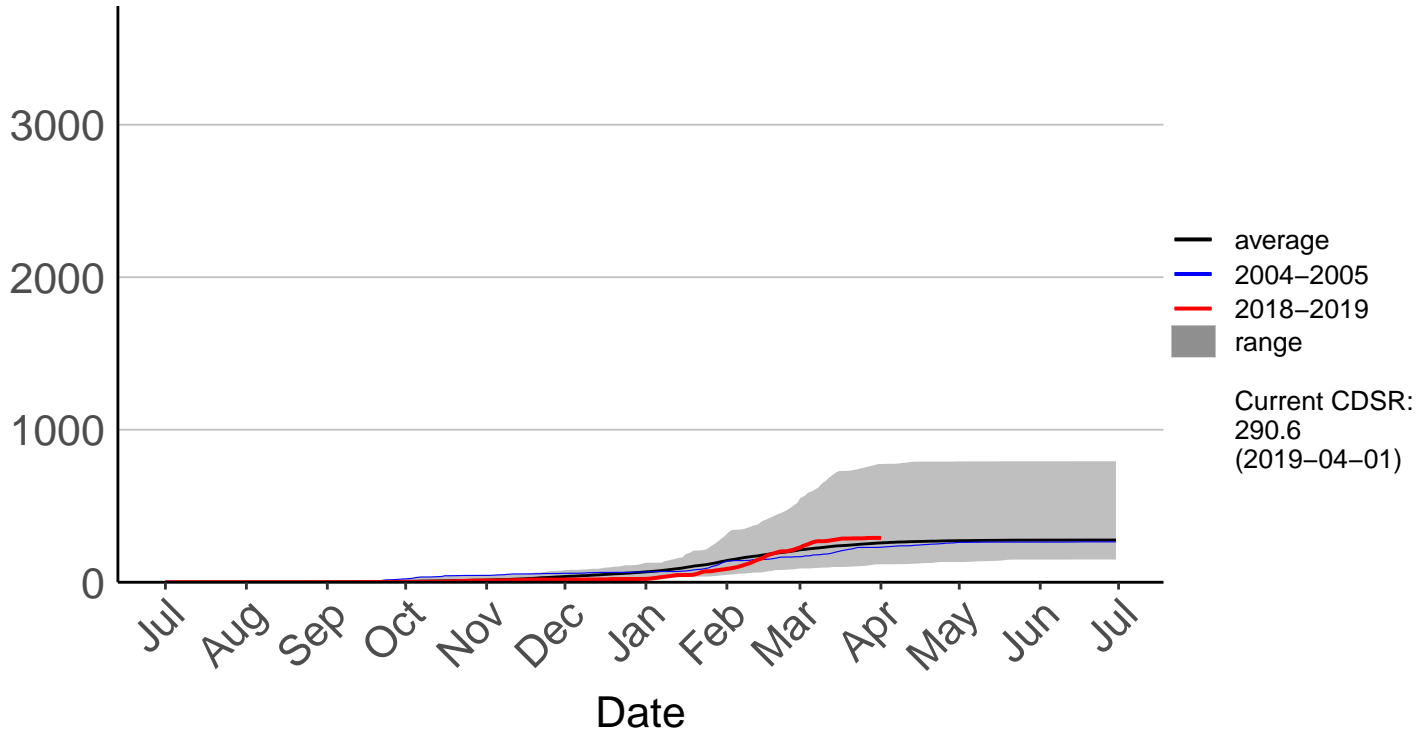

Athol Raws

Cumulative Fire Severity Rating

Hamilton Aws

Cumulative Fire Severity Rating

Hamilton Raws

Cumulative Fire Severity Rating

Paeroa Aws

Cumulative Fire Severity Rating

- average
- 2004-2005
- 2018-2019
- range

Current CDSR:
125.6
(2019-04-01)

Date

Te Akau Raws

Cumulative Fire Severity Rating

- average
- 2004–2005
- 2018–2019
- range

Current CDSR:
236.5
(2019-04-01)

Date