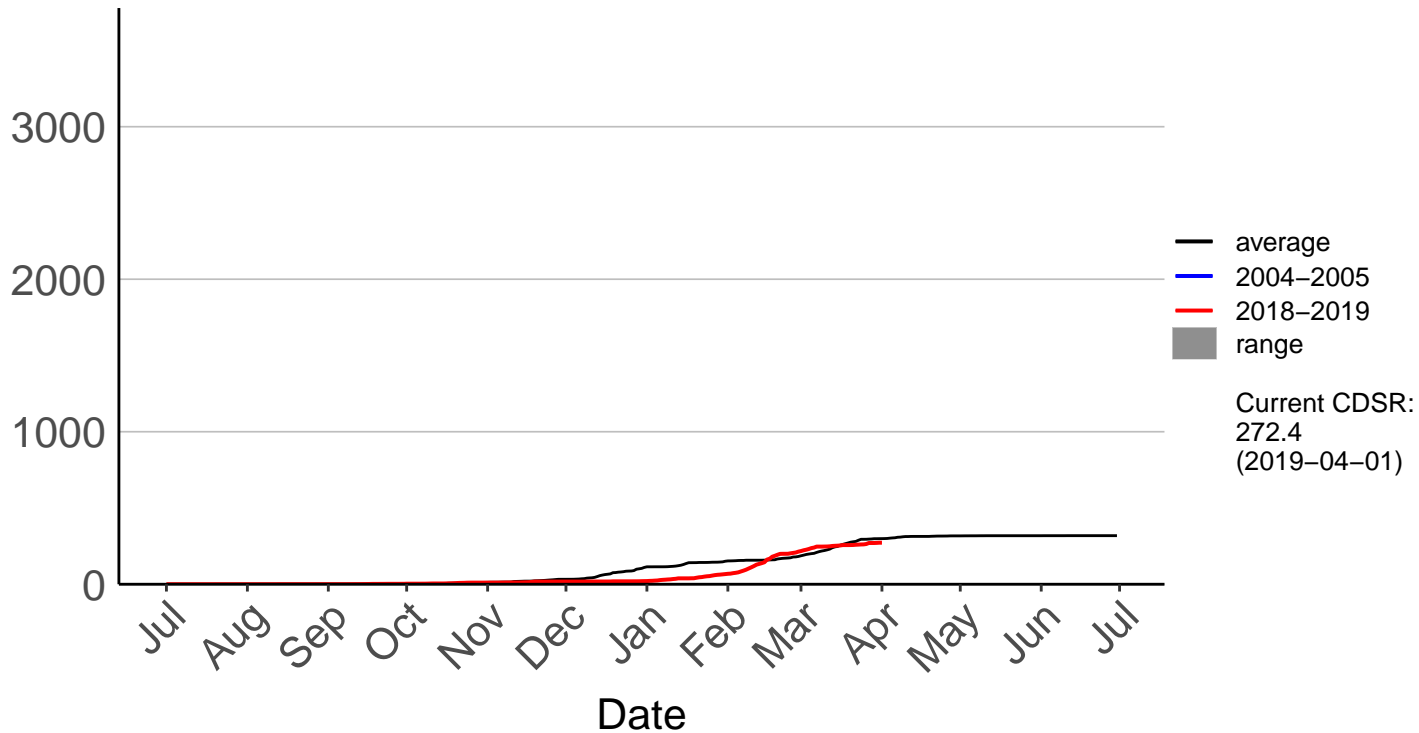

Hamilton Raws

Cumulative Fire Severity Rating