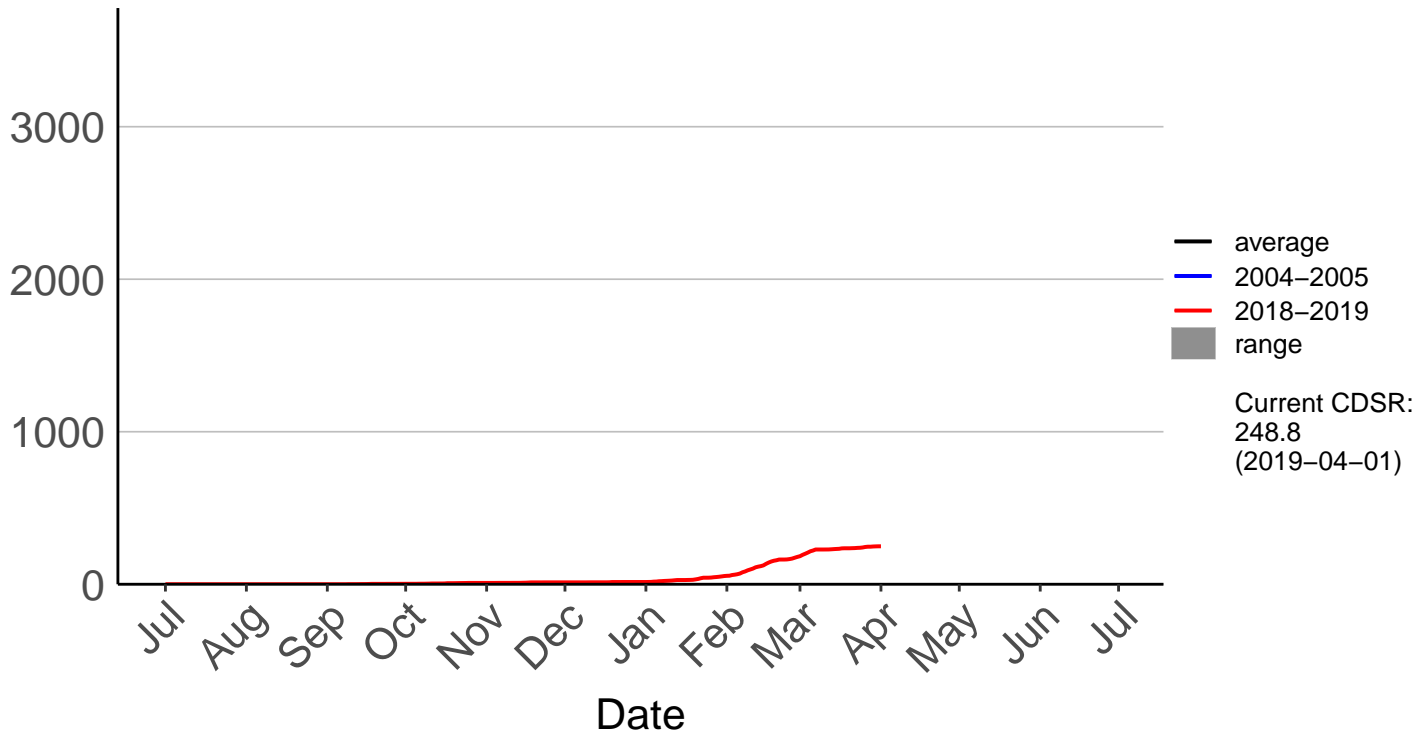

Waeranga Raws

Cumulative Fire Severity Rating