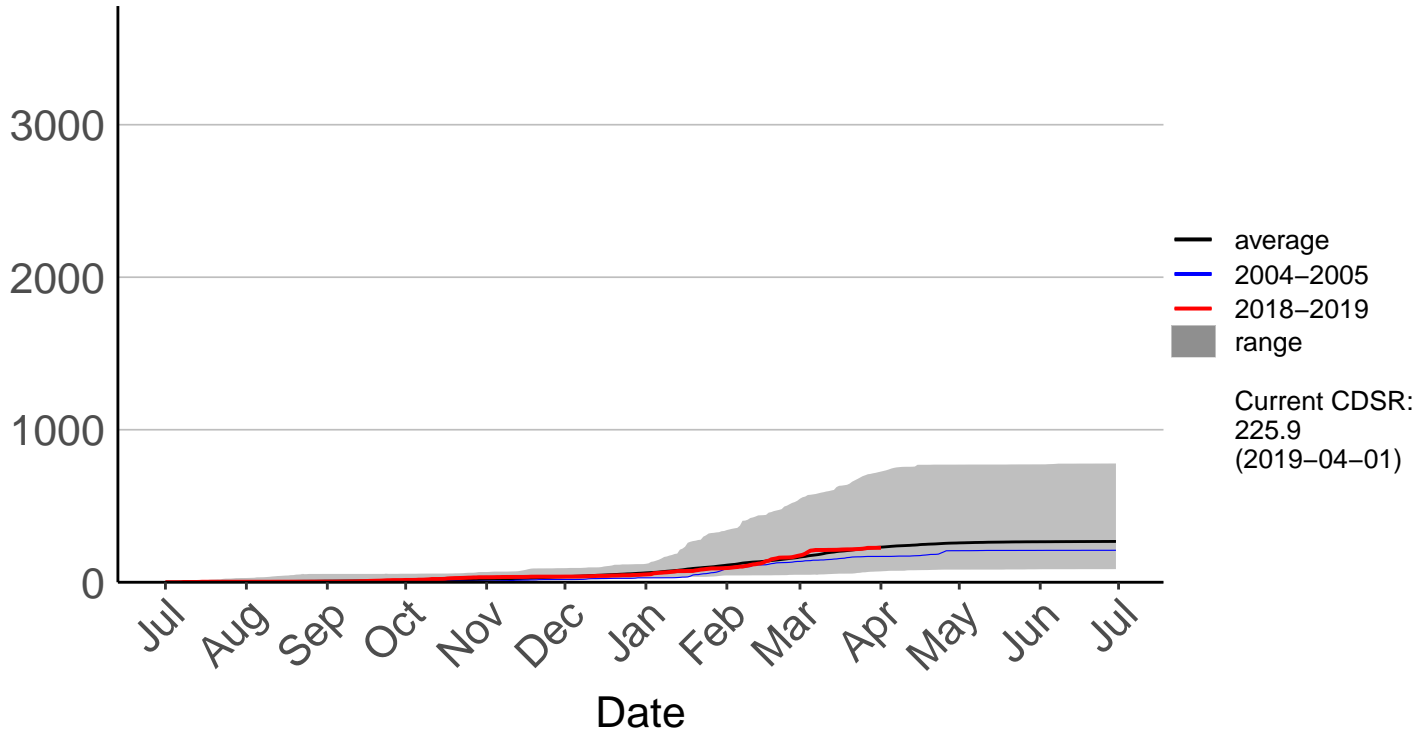

Paeroa Raws

Cumulative Fire Severity Rating

Piopio Raws

Cumulative Fire Severity Rating

Port Taharoa Aws

Cumulative Fire Severity Rating

Taharoa Raws

Cumulative Fire Severity Rating

- average
- 2004-2005
- 2018-2019
- range

Current CDSR:
125.6
(2019-04-01)

Date

Te Akau Raws

Cumulative Fire Severity Rating

- average
- 2004–2005
- 2018–2019
- range

Current CDSR:
236.5
(2019-04-01)

Date