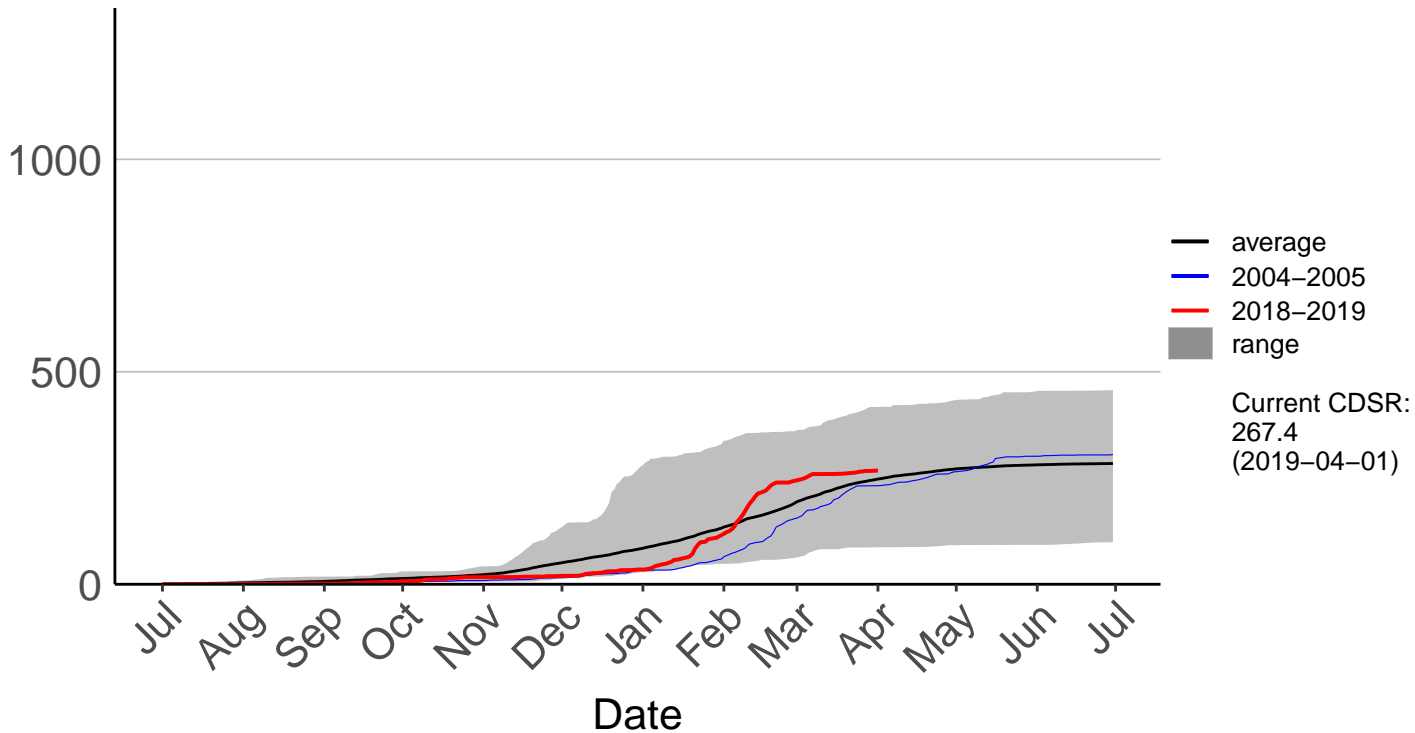

Belmont Raws

Long Gully Raws

Cumulative Fire Severity Rating

Paraparaumu Aero SYNOP

Cumulative Fire Severity Rating

Porirua, Elsdon Park Aws

Cumulative Fire Severity Rating

Remutaka Forest Park Raws

Cumulative Fire Severity Rating

Te Horo Raws

Cumulative Fire Severity Rating

Titahi Bay Raws – DISCONTINUED

Cumulative Fire Severity Rating

Wellington Aero SYNOP

Cumulative Fire Severity Rating