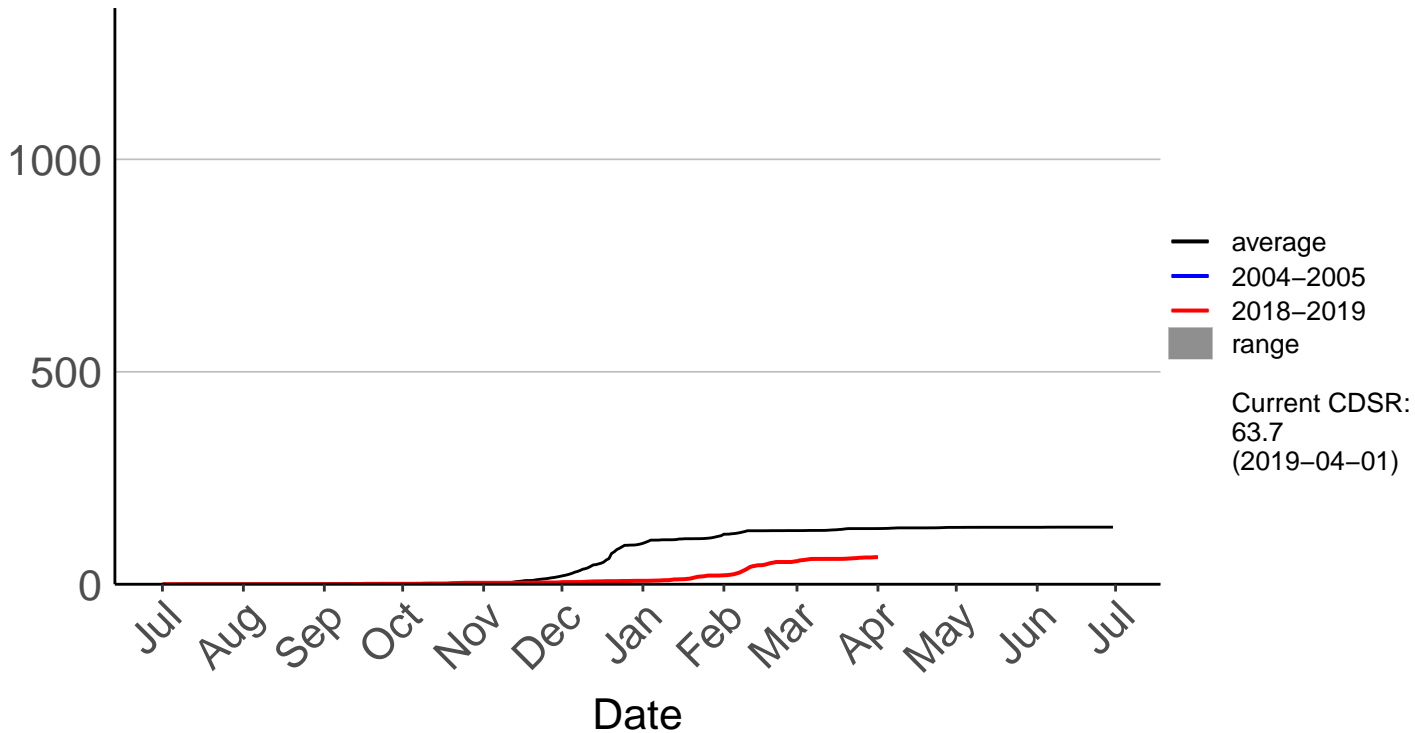

Belmont Raws

Long Gully Raws

Cumulative Fire Severity Rating

Paraparaumu Aero SYNOP

Cumulative Fire Severity Rating

Porirua, Elsdon Park Aws

Cumulative Fire Severity Rating

Remutaka Forest Park Raws

Cumulative Fire Severity Rating

Te Horo Raws

Cumulative Fire Severity Rating

Titahi Bay Raws – DISCONTINUED

Cumulative Fire Severity Rating

Wellington Aero SYNOP

Cumulative Fire Severity Rating