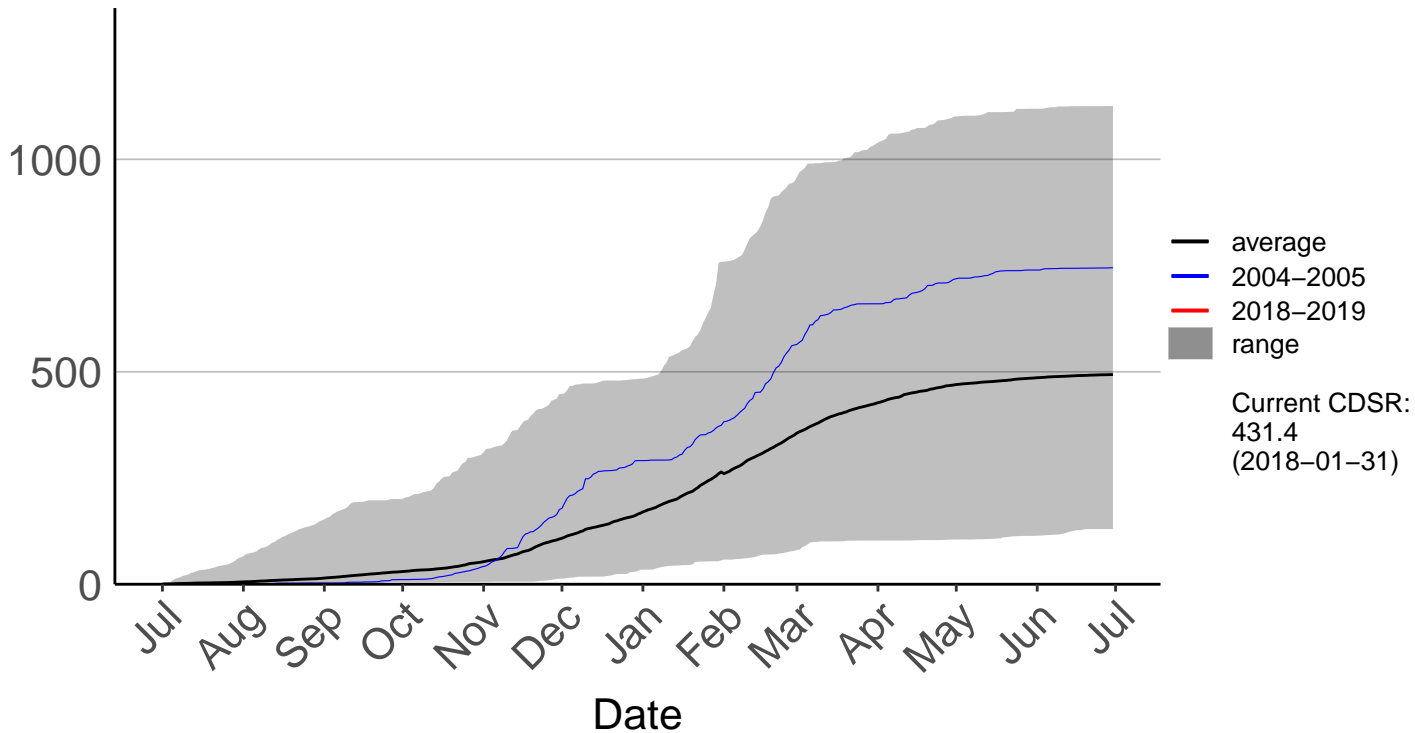

Cumulative Fire Severity Rating

Te Horo Raws

Cumulative Fire Severity Rating

Titahi Bay Raws – DISCONTINUED

Cumulative Fire Severity Rating

Wellington Aero SYNOP

Cumulative Fire Severity Rating