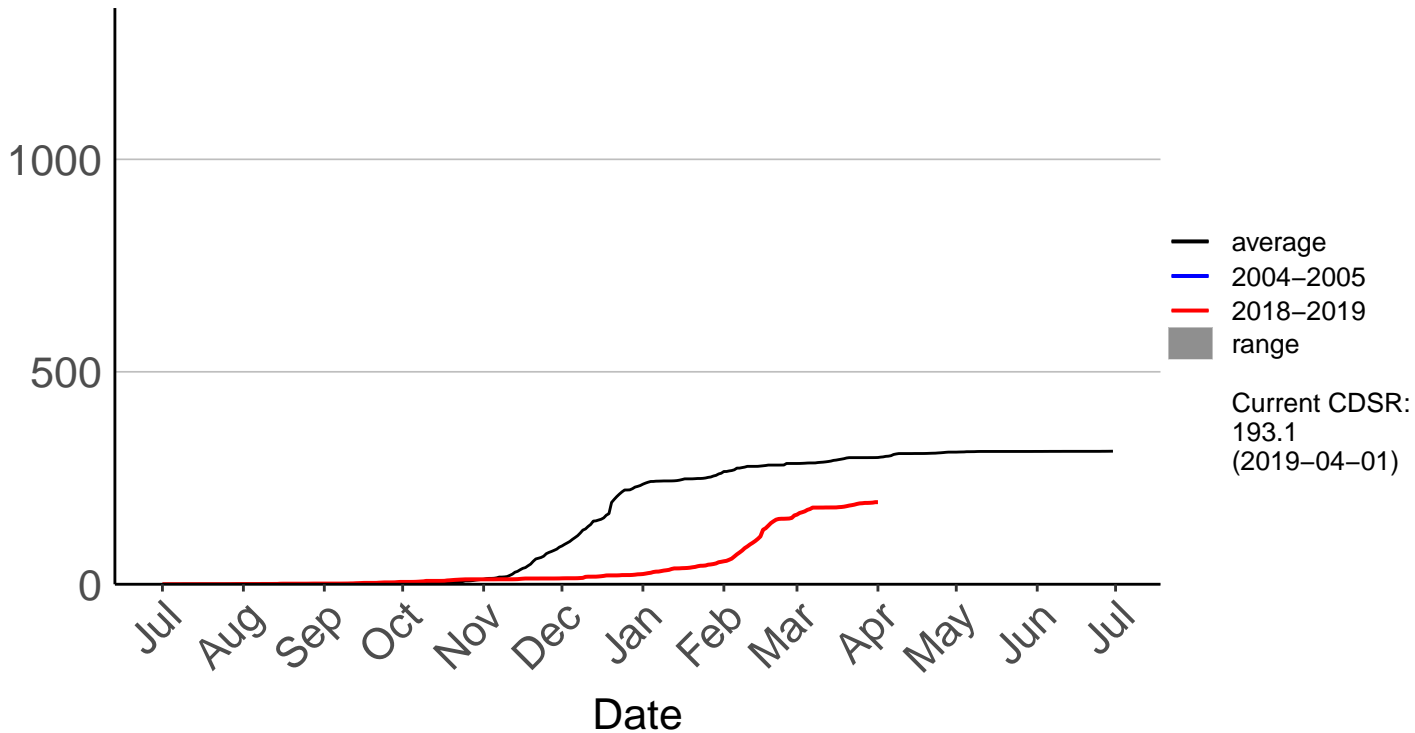

Belmont Raws

Long Gully Raws

Cumulative Fire Severity Rating

Paraparaumu Aero SYNOP

Cumulative Fire Severity Rating

Porirua, Elsdon Park Aws

Cumulative Fire Severity Rating

Remutaka Forest Park Raws

Cumulative Fire Severity Rating

Te Horo Raws

Cumulative Fire Severity Rating

Titahi Bay Raws – DISCONTINUED

Cumulative Fire Severity Rating

Wellington Aero SYNOP

Cumulative Fire Severity Rating