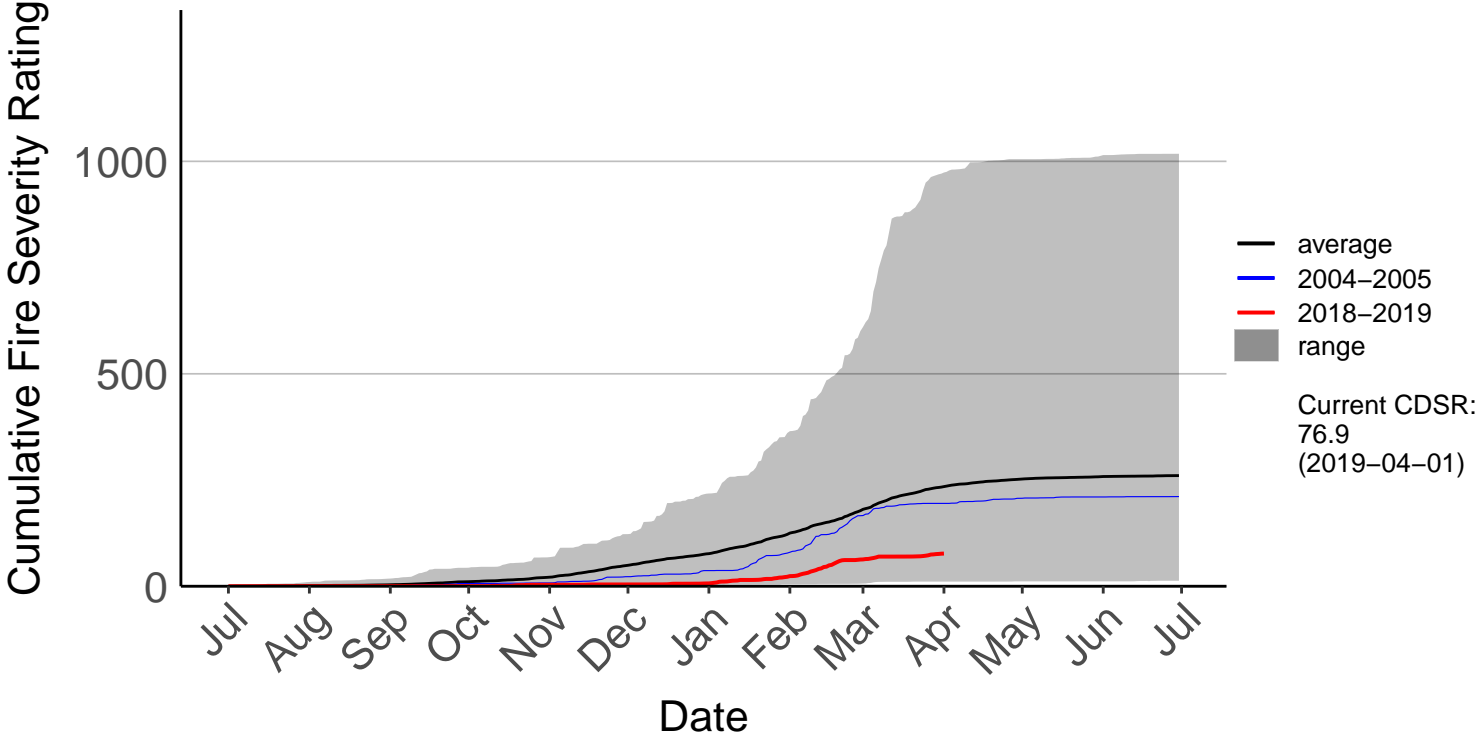

Belmont Raws

Long Gully Raws

Cumulative Fire Severity Rating

Paraparaumu Aero SYNOP

Cumulative Fire Severity Rating

Porirua, Elsdon Park Aws

Cumulative Fire Severity Rating

Remutaka Forest Park Raws

Cumulative Fire Severity Rating

Te Horo Raws

Cumulative Fire Severity Rating

Titahi Bay Raws – DISCONTINUED

Cumulative Fire Severity Rating

Wellington Aero SYNOP

Cumulative Fire Severity Rating