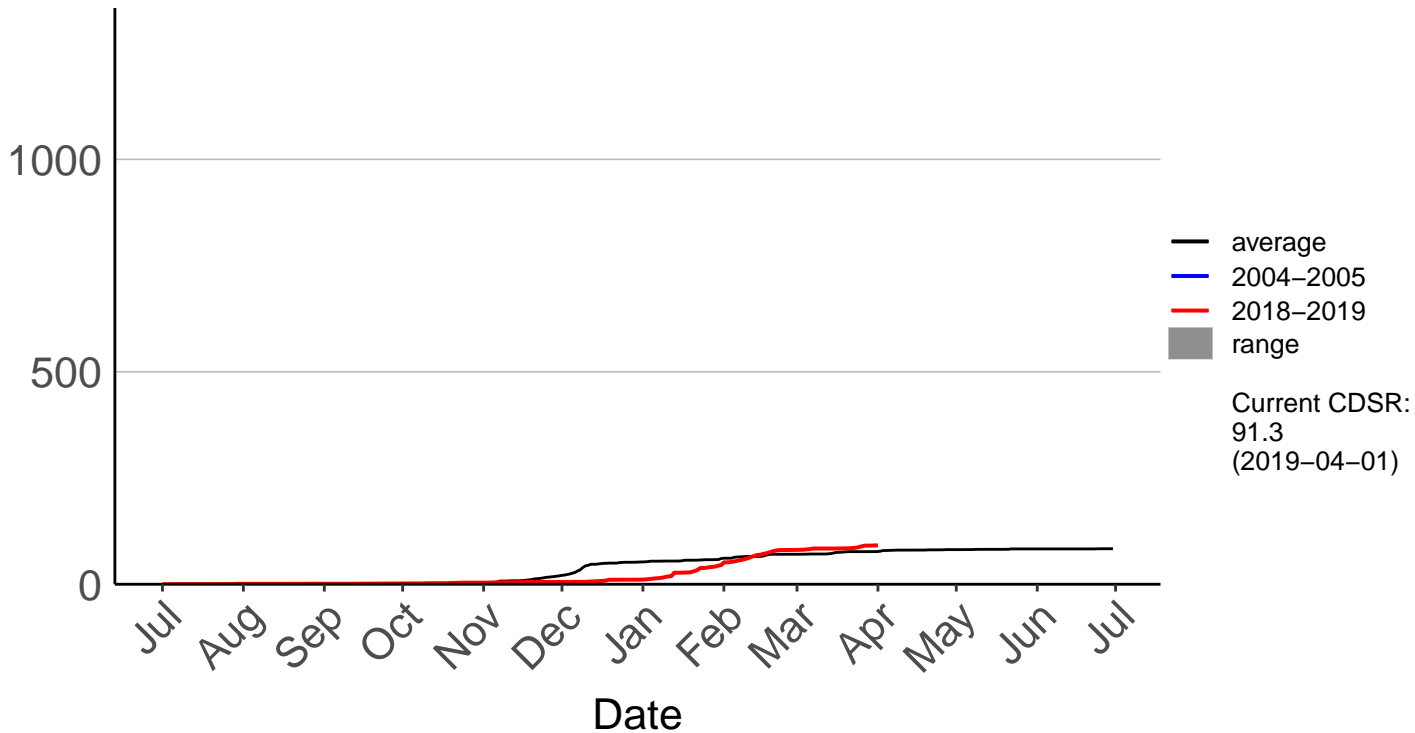

Belmont Raws

Long Gully Raws

Cumulative Fire Severity Rating

Paraparaumu Aero SYNOP

Cumulative Fire Severity Rating

Porirua, Elsdon Park Aws

Cumulative Fire Severity Rating

Remutaka Forest Park Raws

Cumulative Fire Severity Rating

Te Horo Raws

Cumulative Fire Severity Rating

Titahi Bay Raws – DISCONTINUED

Cumulative Fire Severity Rating

Wellington Aero SYNOP

Cumulative Fire Severity Rating