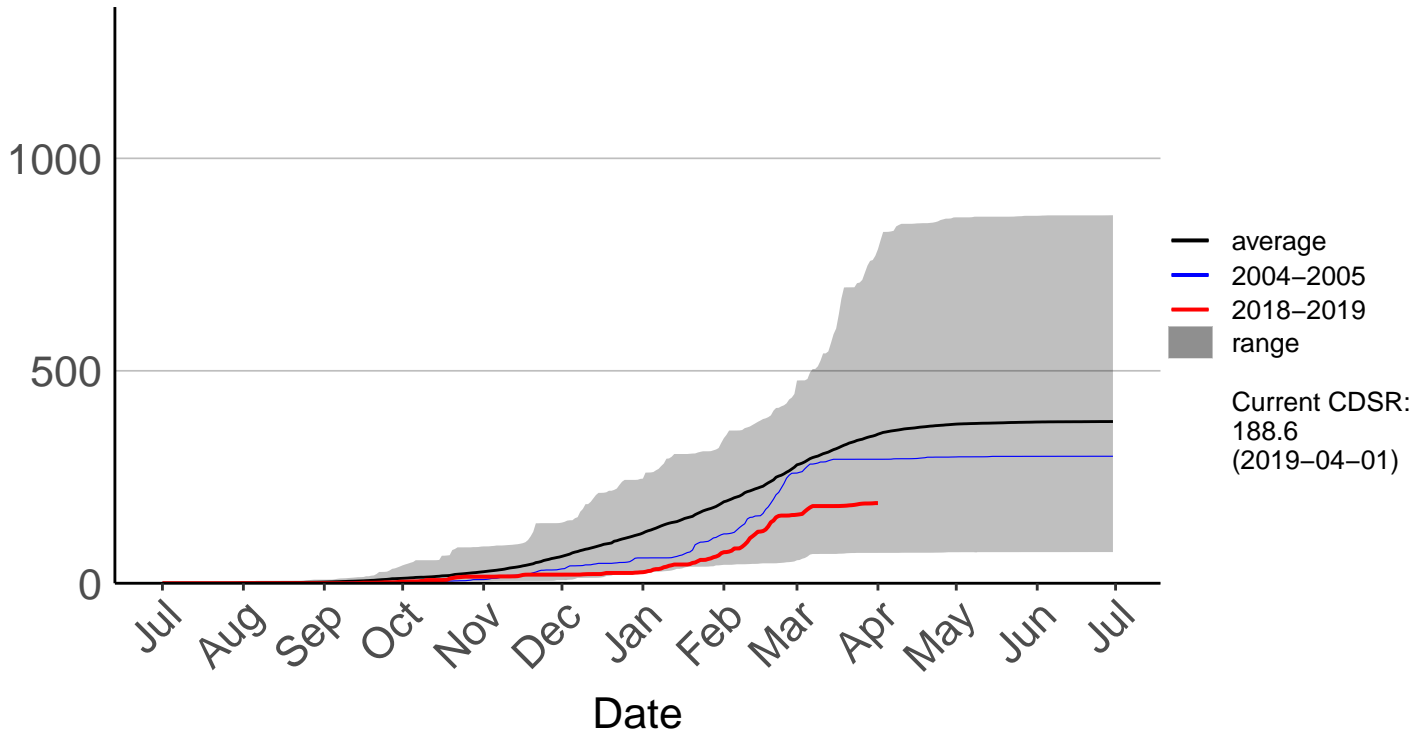

Belmont Raws

Long Gully Raws

Cumulative Fire Severity Rating

Paraparaumu Aero SYNOP

Cumulative Fire Severity Rating

Porirua, Elsdon Park Aws

Cumulative Fire Severity Rating

Remutaka Forest Park Raws

Cumulative Fire Severity Rating

Te Horo Raws

Cumulative Fire Severity Rating

Titahi Bay Raws – DISCONTINUED

Cumulative Fire Severity Rating

Wellington Aero SYNOP

Cumulative Fire Severity Rating