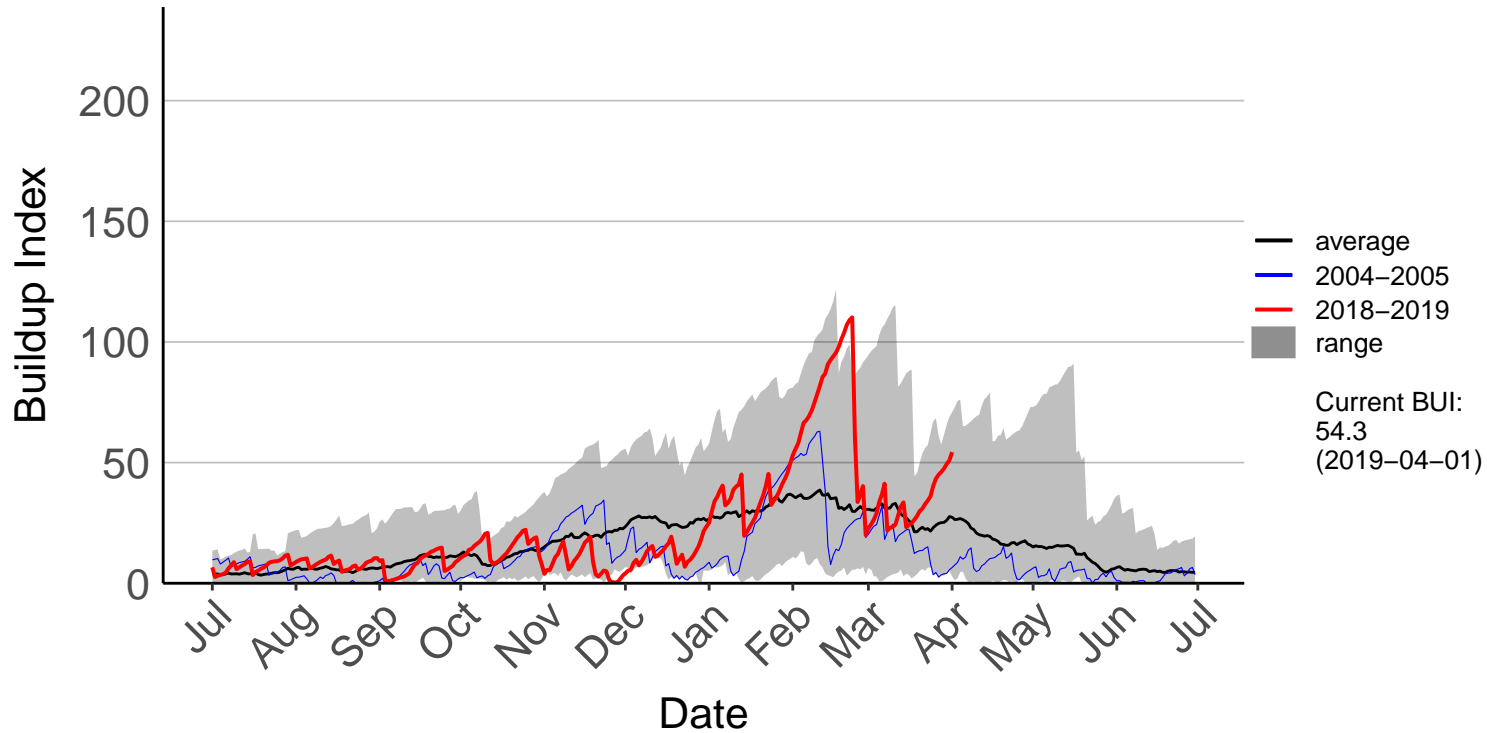

Albury Raws

Ashburton Plains Raws – DISCONTINUED

Ashley Raws

Balmoral Raws

Bottle Lake Forest Raws

Burnham Raws

Cass Raws

Cheviot Raws

Christchurch Aero SYNOP

Diamond Harbour Raws

Forest Plains Raws

Godley Head Raws

Hanmer Forest Ews

Le Bons Bay Aws

Lees Valley Raws

Leeston Raws