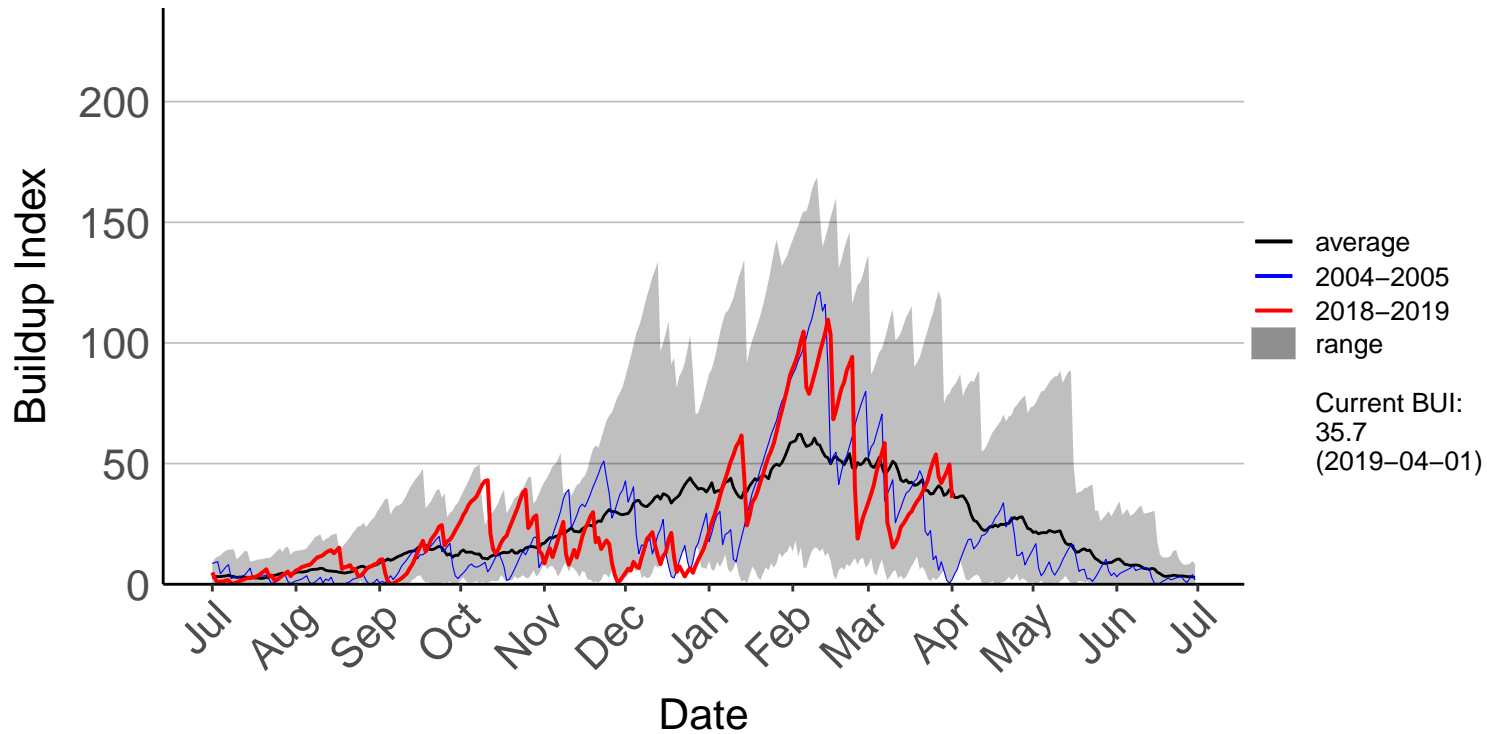

Albury Raws

Ashburton Plains Raws – DISCONTINUED

Ashley Raws

Balmoral Raws

Bottle Lake Forest Raws

Burnham Raws

Cass Raws

Cheviot Raws

Christchurch Aero SYNOP

Diamond Harbour Raws

Forest Plains Raws

Godley Head Raws

Hanmer Forest Ews

Le Bons Bay Aws

Lees Valley Raws

Leeston Raws