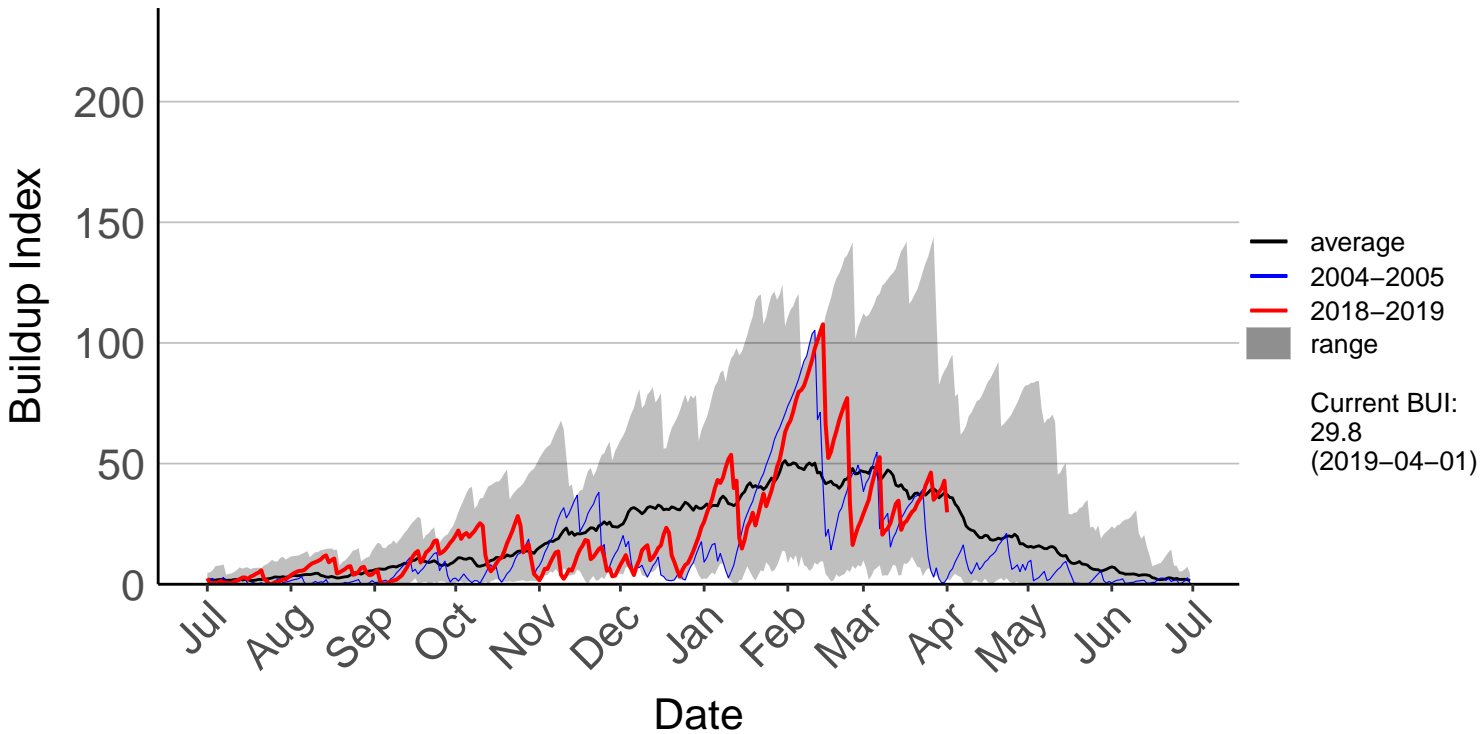

Christchurch Aero SYNOP

Diamond Harbour Raws

Forest Plains Raws

Godley Head Raws

Hanmer Forest Ews

Le Bons Bay Aws

Lees Valley Raws

Leeston Raws