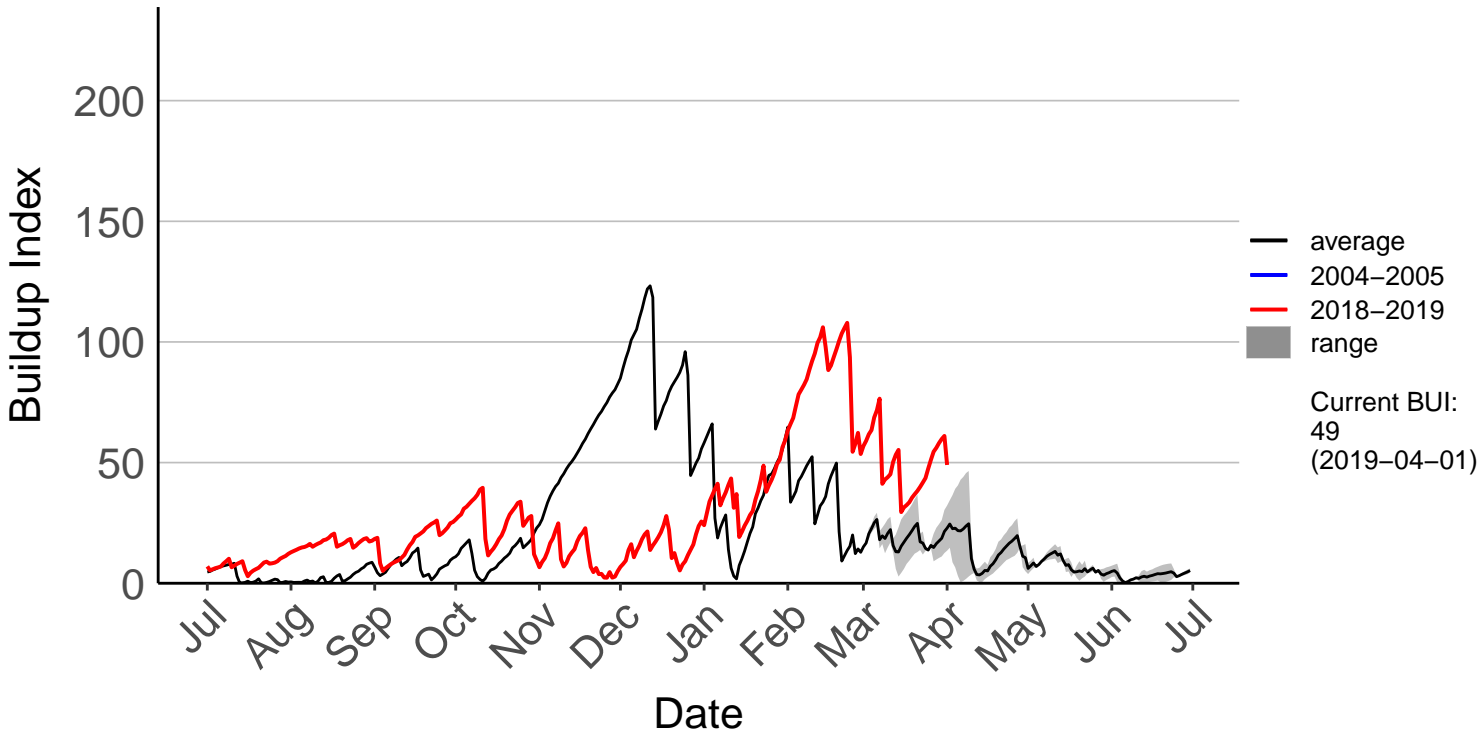

McLeans Raws