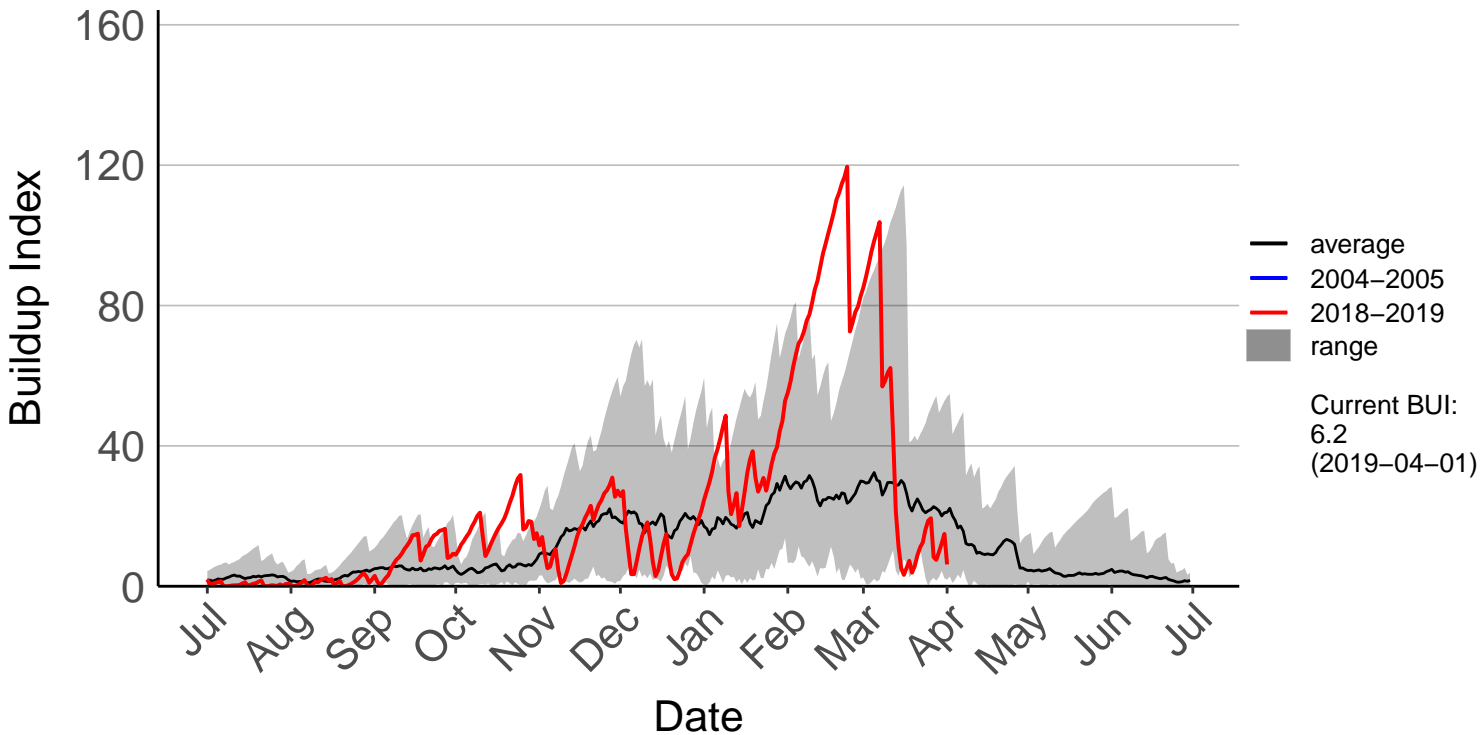

Big Pokororo 2 Raws

Big Pokororo Raws

Dovedale Raws

Hira Raws

Murchison Raws

Nelson Aws

Nelson Raws

St Arnaud Raws

Takaka Aerodrome Raws

Western Boundary Raws