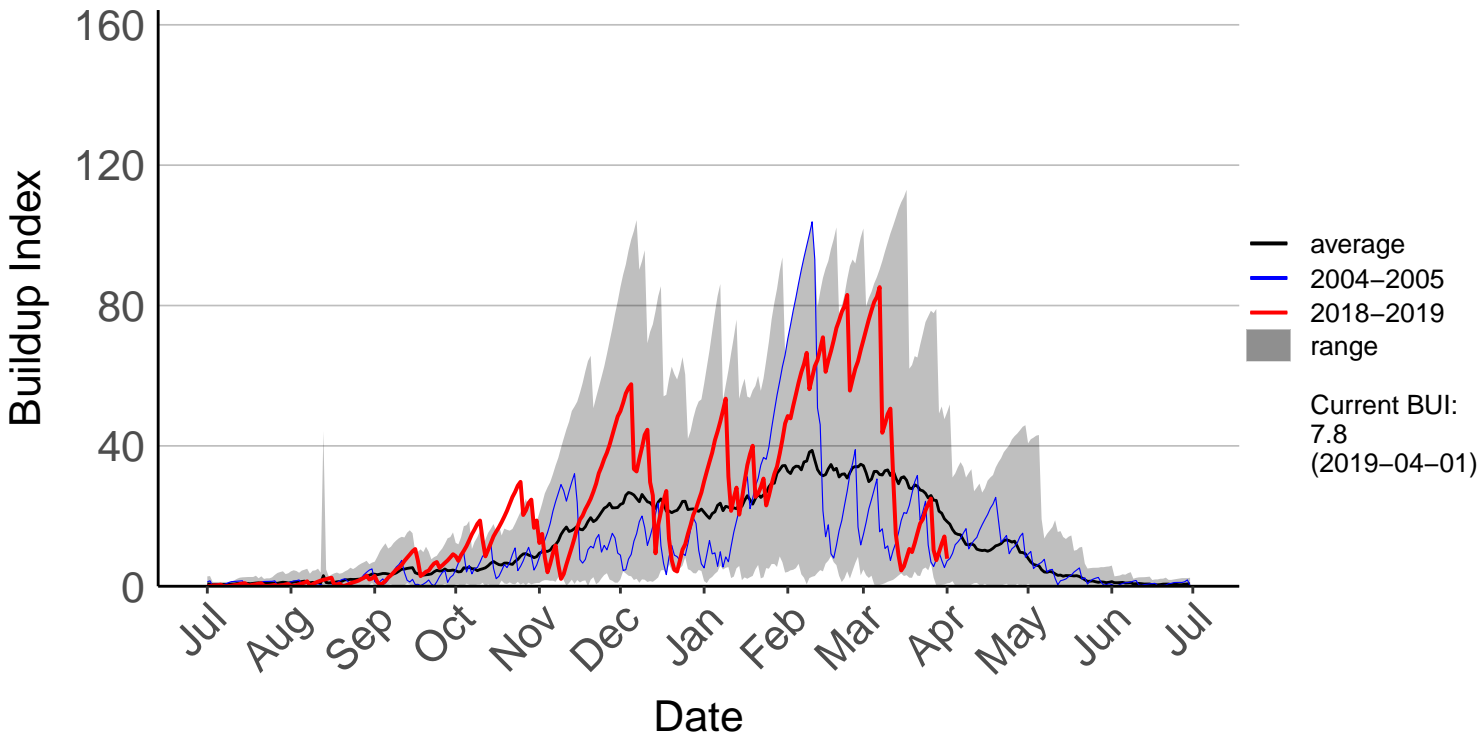

Big Pokororo 2 Raws

Big Pokororo Raws

Dovedale Raws

Hira Raws

Murchison Raws

Nelson Aws

Nelson Raws

St Arnaud Raws

Takaka Aerodrome Raws

Western Boundary Raws