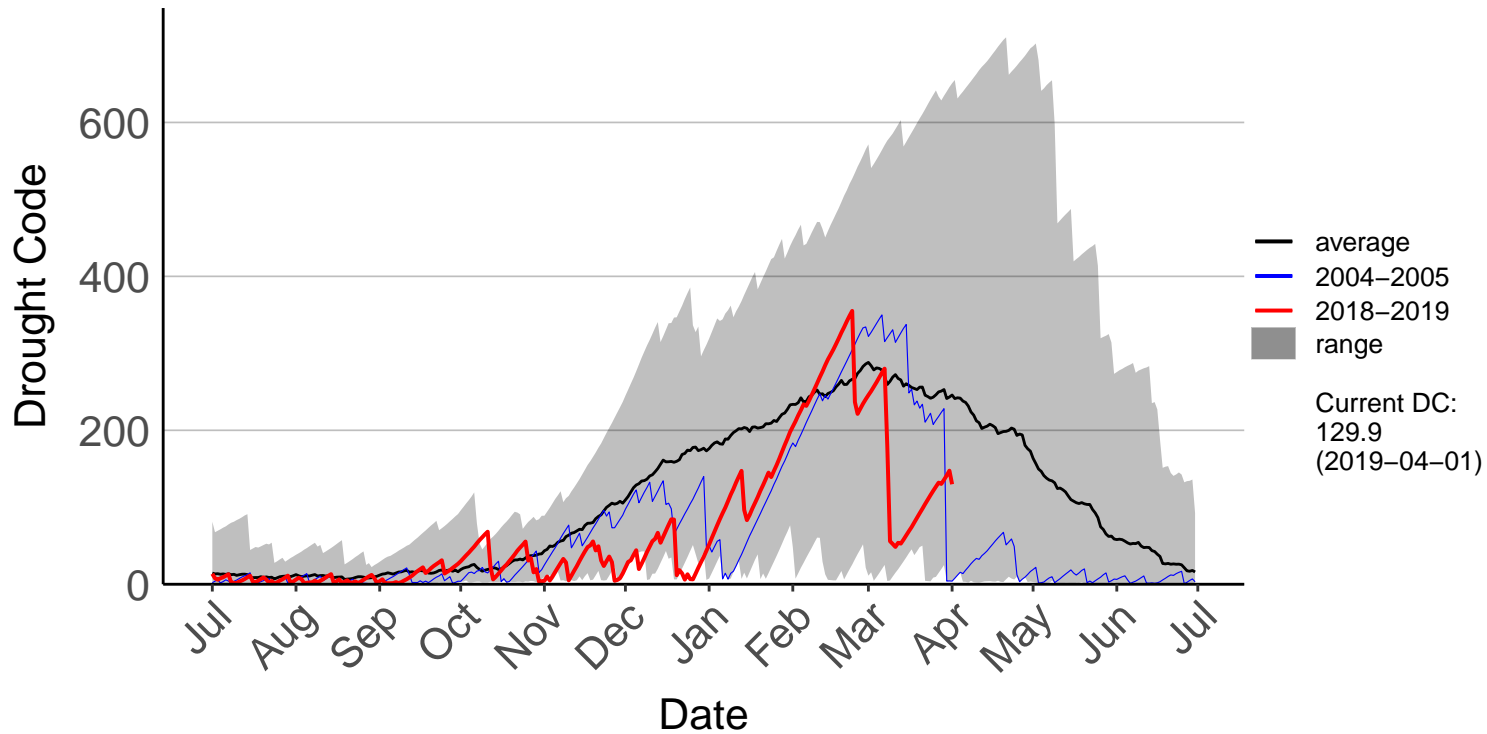

Belmont Raws

Long Gully Raws

Paraparaumu Aero SYNOP

Porirua, Elsdon Park Aws

Remutaka Forest Park Raws

Te Horo Raws

Titahi Bay Raws – DISCONTINUED

Wellington Aero SYNOP