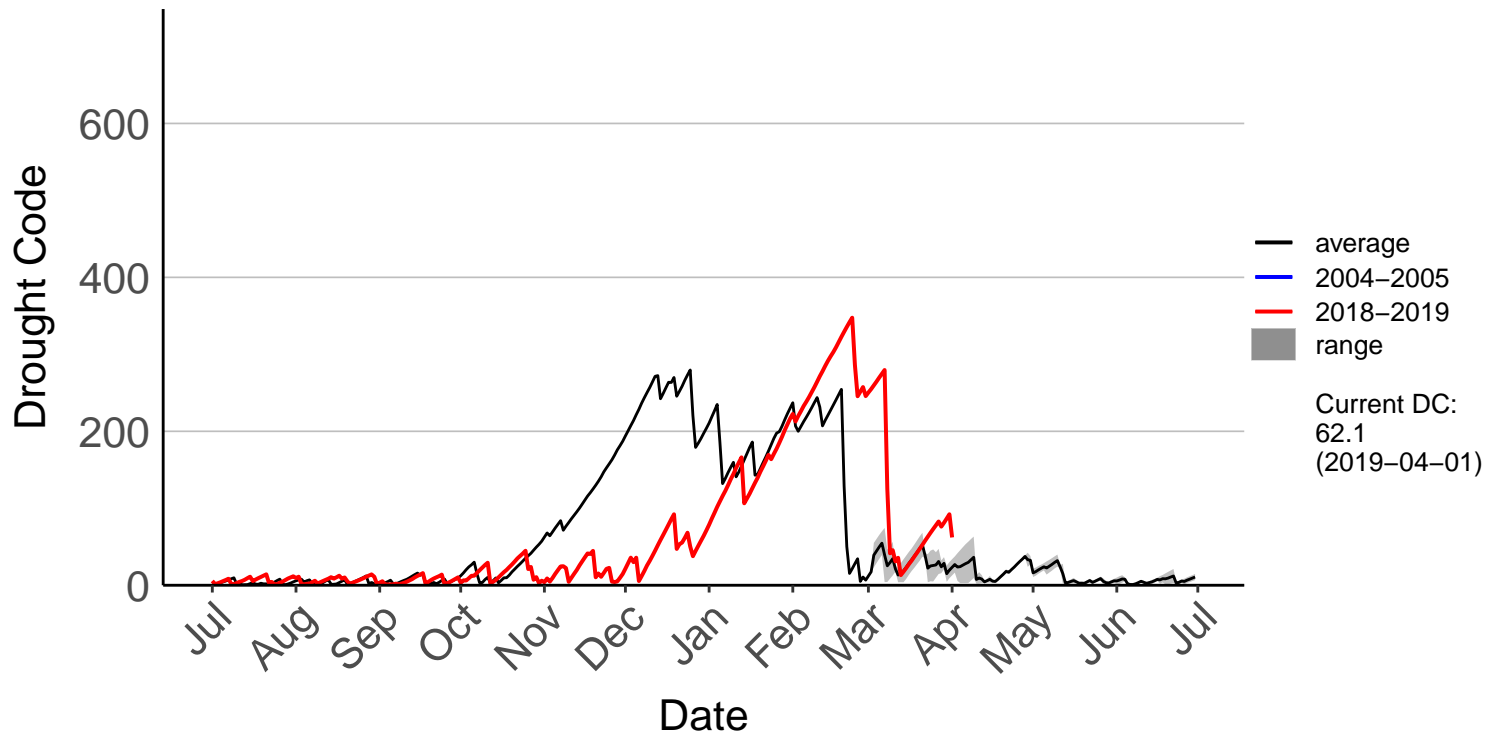

Belmont Raws

Long Gully Raws

Paraparaumu Aero SYNOP

Porirua, Elsdon Park Aws

Remutaka Forest Park Raws

Te Horo Raws

Titahi Bay Raws – DISCONTINUED

Wellington Aero SYNOP