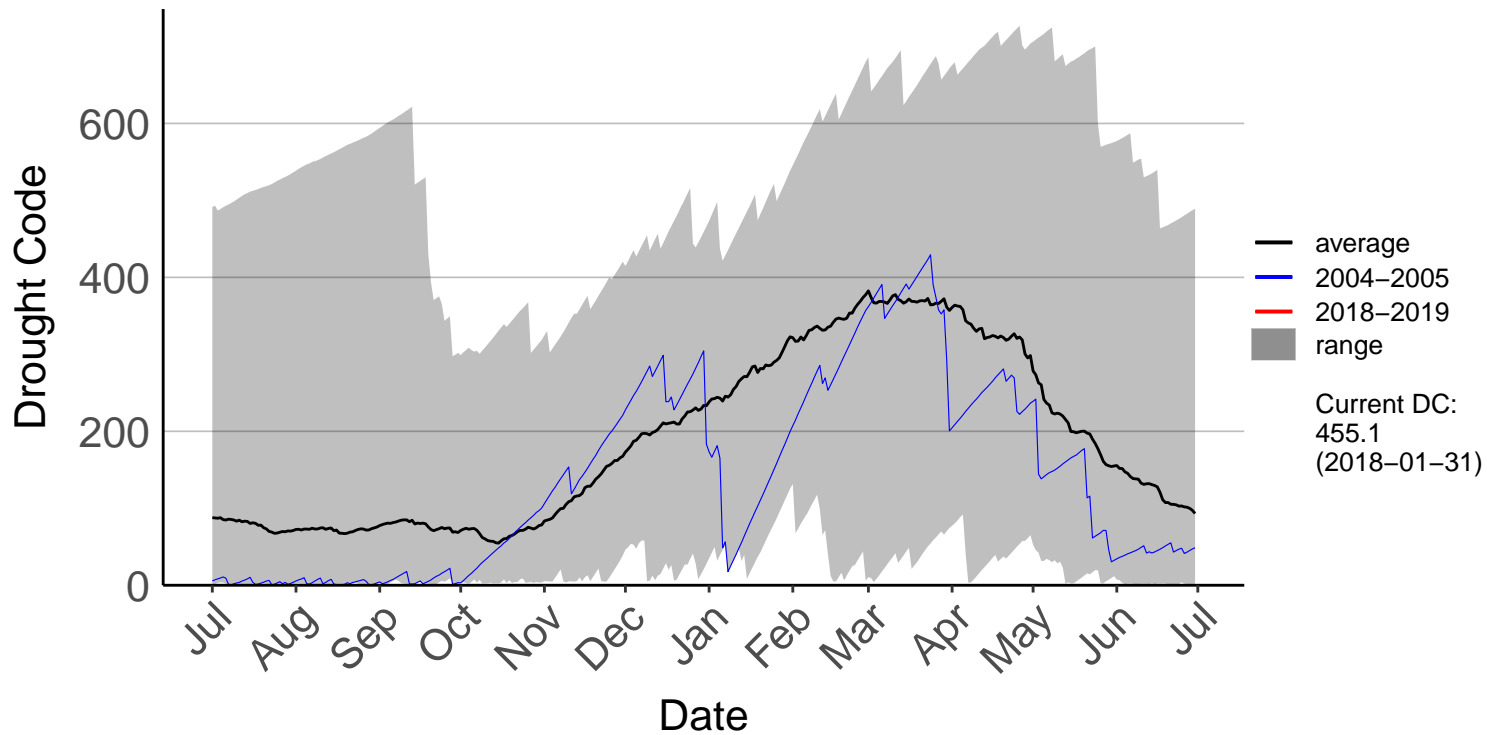

Belmont Raws

Long Gully Raws

Paraparaumu Aero SYNOP

Porirua, Elsdon Park Aws

Remutaka Forest Park Raws

Te Horo Raws

Titahi Bay Raws – DISCONTINUED

Wellington Aero SYNOP