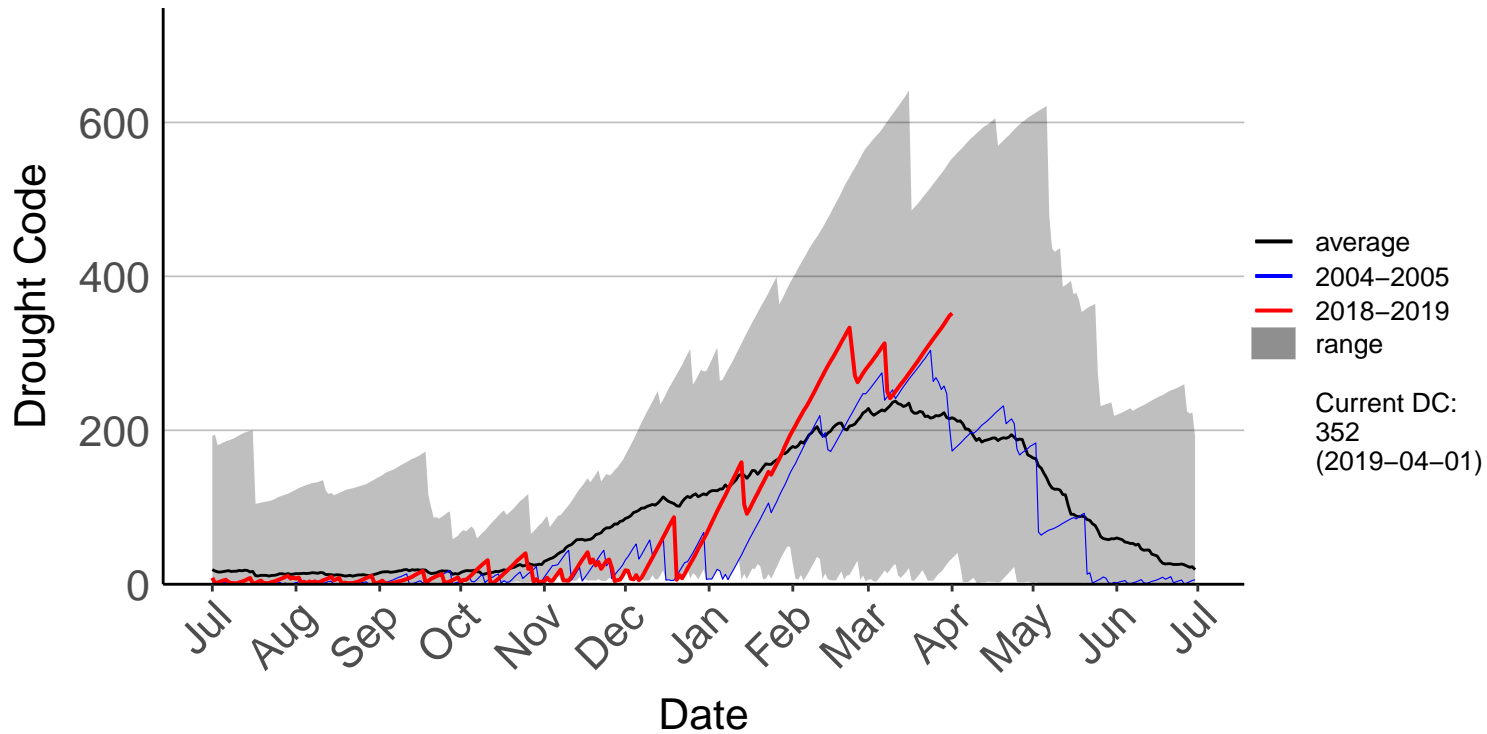

Belmont Raws

Long Gully Raws

Paraparaumu Aero SYNOP

Porirua, Elsdon Park Aws

Remutaka Forest Park Raws

Te Horo Raws

Titahi Bay Raws – DISCONTINUED

Wellington Aero SYNOP