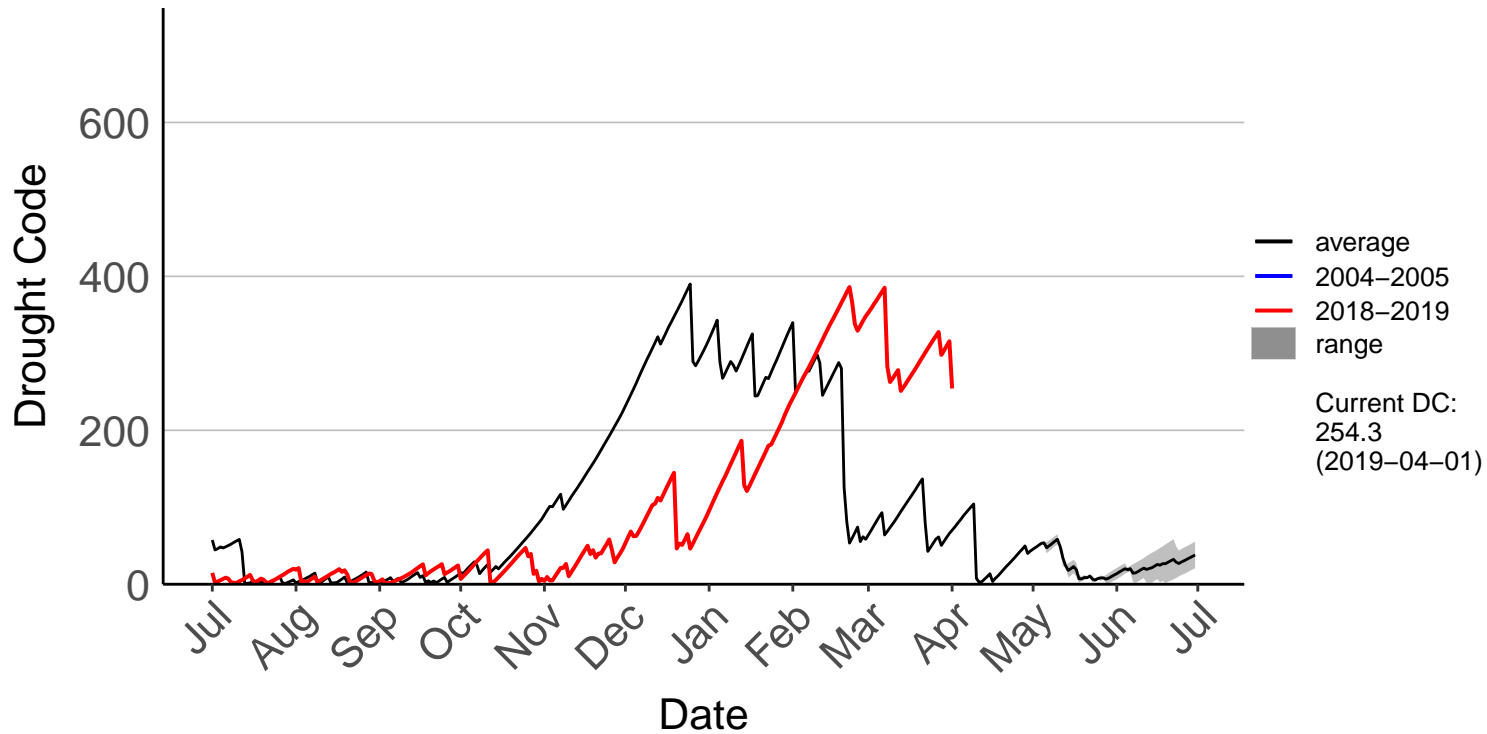

Belmont Raws

Long Gully Raws

Paraparaumu Aero SYNOP

Porirua, Elsdon Park Aws

Remutaka Forest Park Raws

Te Horo Raws

Titahi Bay Raws – DISCONTINUED

Wellington Aero SYNOP