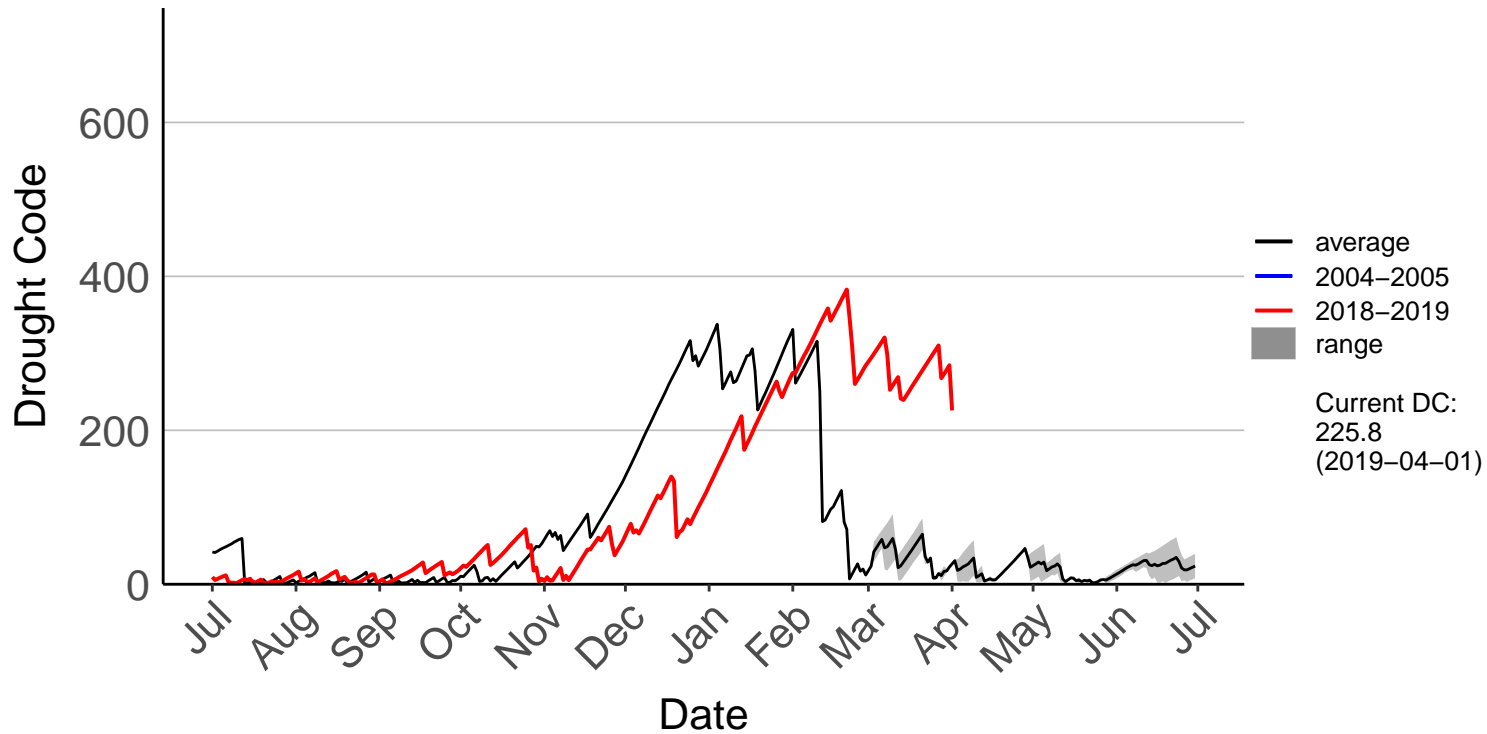

Belmont Raws

Long Gully Raws

Paraparaumu Aero SYNOP

Porirua, Elsdon Park Aws

Remutaka Forest Park Raws

Te Horo Raws

Titahi Bay Raws – DISCONTINUED

Wellington Aero SYNOP