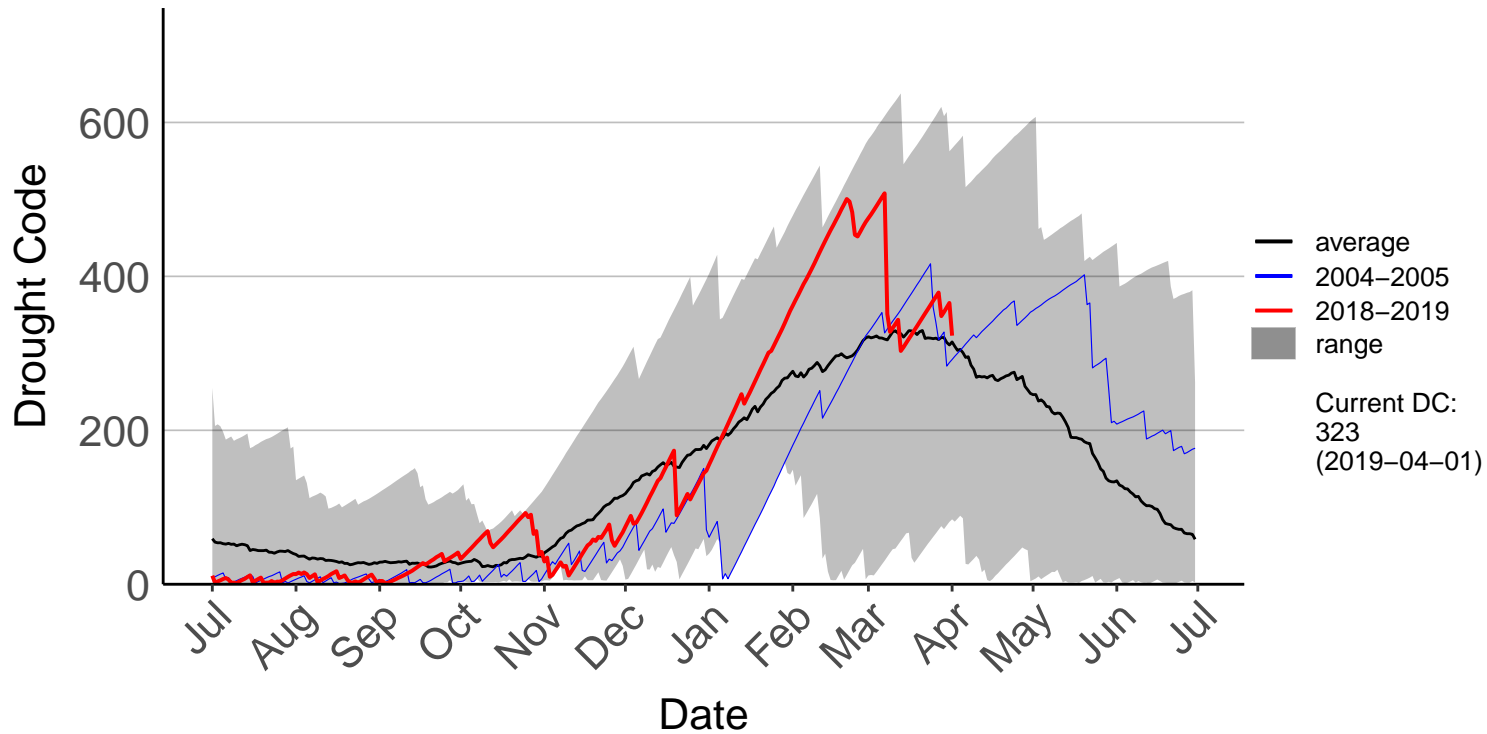

Belmont Raws

Long Gully Raws

Paraparaumu Aero SYNOP

Porirua, Elsdon Park Aws

Remutaka Forest Park Raws

Te Horo Raws

Titahi Bay Raws – DISCONTINUED

Wellington Aero SYNOP