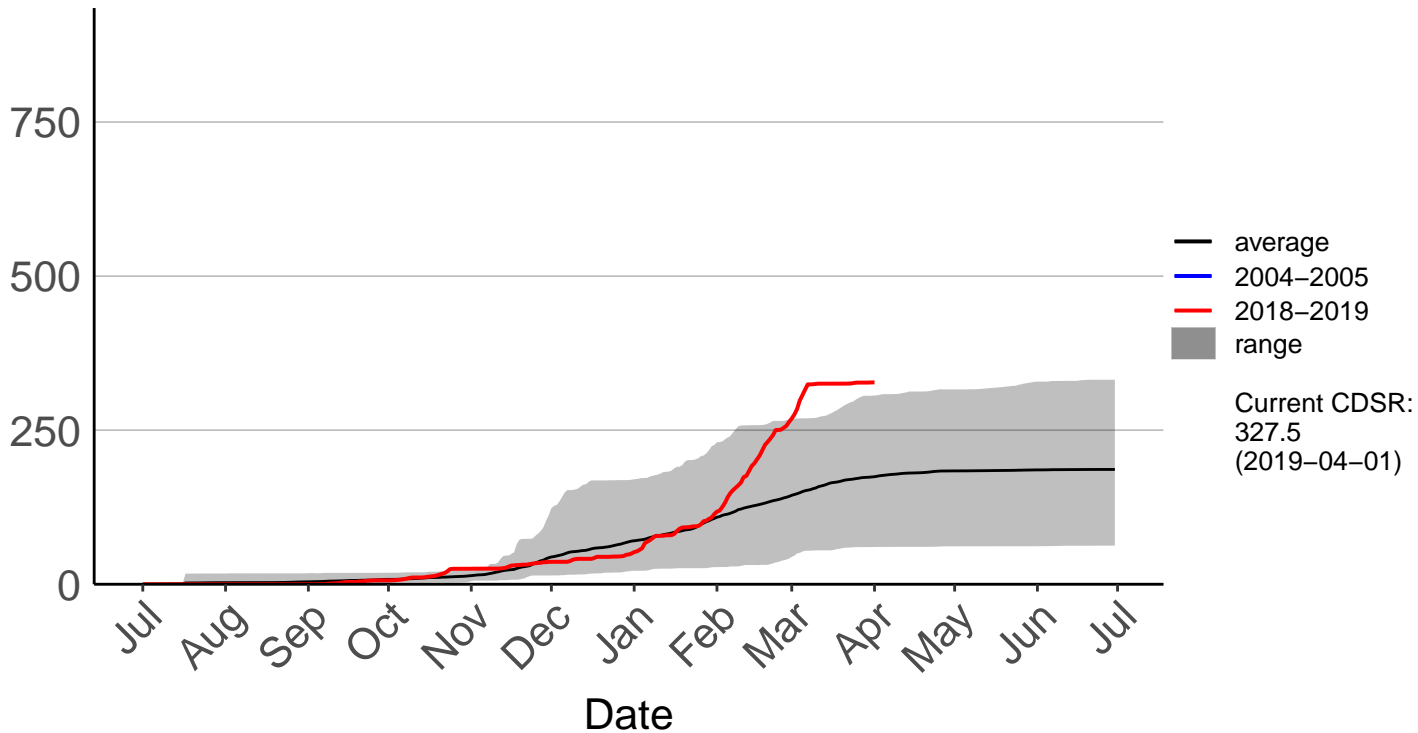

Nelson Aws

Cumulative Fire Severity Rating

Nelson Raws

Cumulative Fire Severity Rating

St Arnaud Raws

Cumulative Fire Severity Rating

Takaka Aerodrome Raws

Cumulative Fire Severity Rating