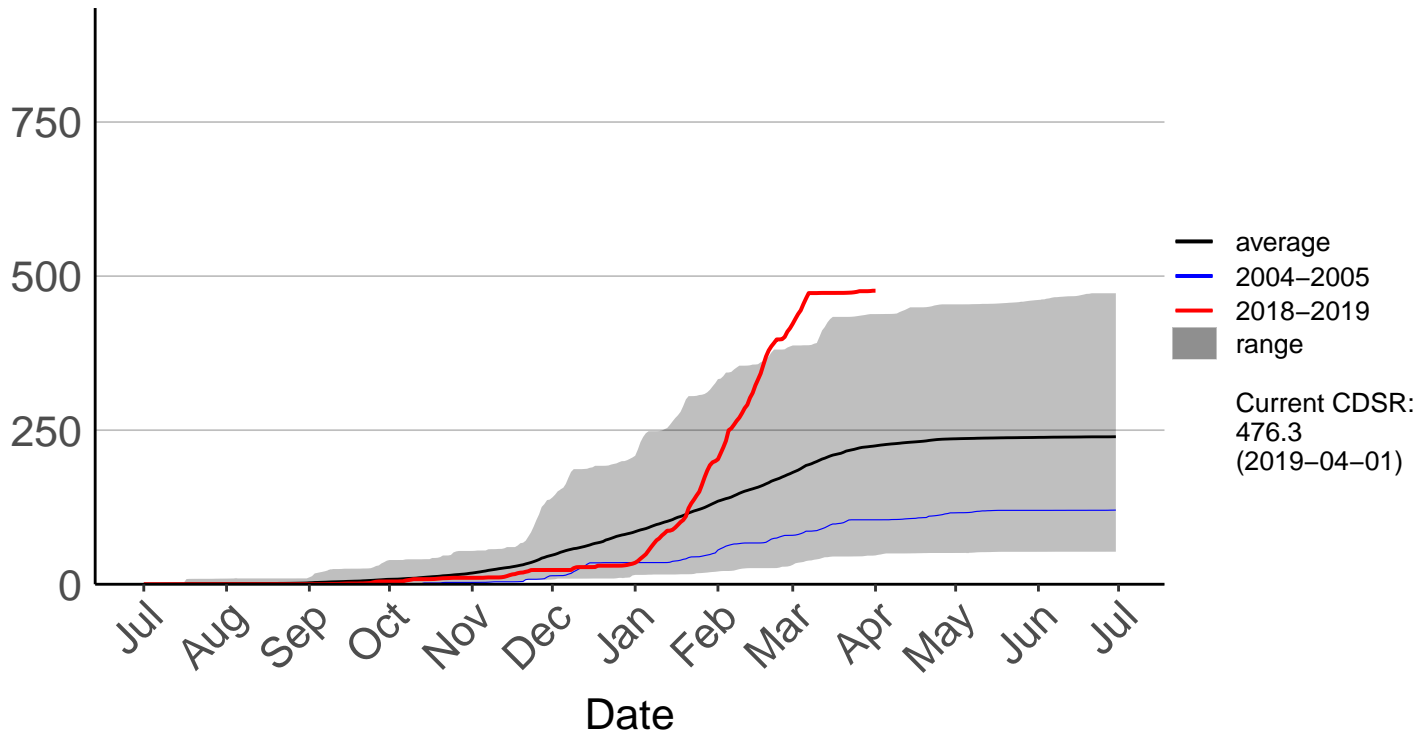

Big Pokororo 2 Raws

Big Pokororo Raws

Cumulative Fire Severity Rating

Dovedale Raws

Cumulative Fire Severity Rating

Hira Raws

Murchison Raws

Cumulative Fire Severity Rating

Nelson Aws

Cumulative Fire Severity Rating

Nelson Raws

Cumulative Fire Severity Rating

St Arnaud Raws

Cumulative Fire Severity Rating

Takaka Aerodrome Raws

Cumulative Fire Severity Rating