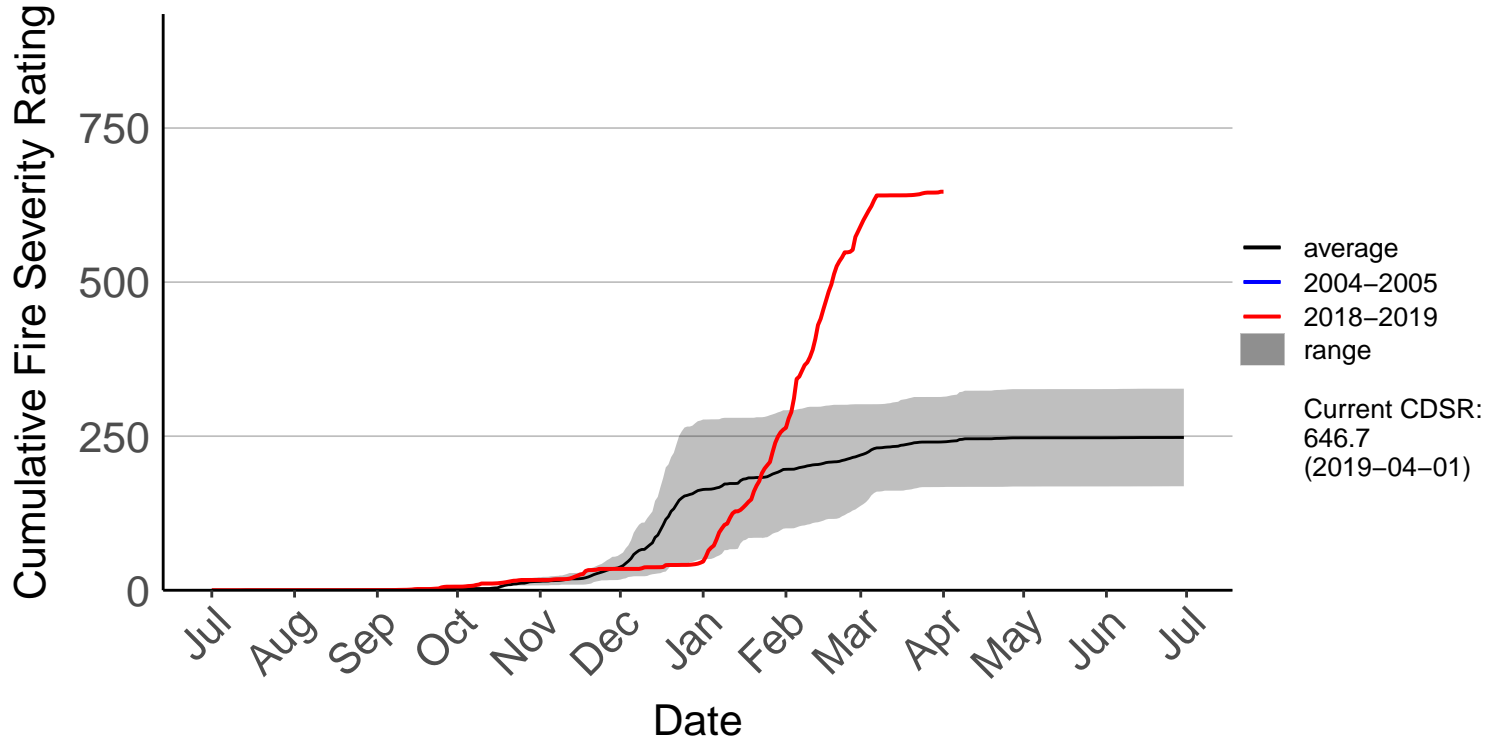

Big Pokororo 2 Raws

Big Pokororo Raws

Cumulative Fire Severity Rating

Dovedale Raws

Cumulative Fire Severity Rating

Hira Raws

Murchison Raws

Cumulative Fire Severity Rating

Nelson Aws

Cumulative Fire Severity Rating

Nelson Raws

Cumulative Fire Severity Rating

St Arnaud Raws

Cumulative Fire Severity Rating

Takaka Aerodrome Raws

Cumulative Fire Severity Rating