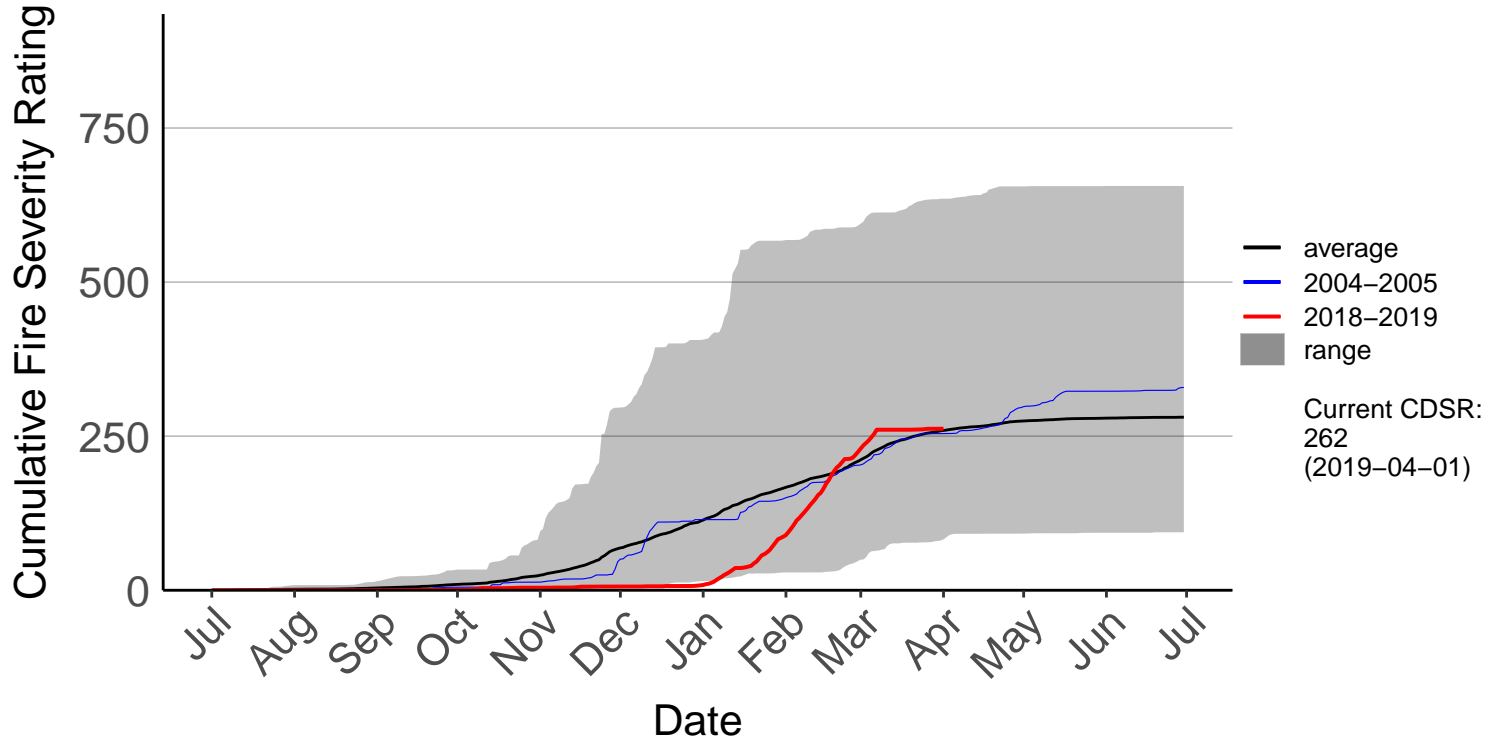

Big Pokororo 2 Raws

Big Pokororo Raws

Cumulative Fire Severity Rating

Dovedale Raws

Cumulative Fire Severity Rating

Hira Raws

Murchison Raws

Cumulative Fire Severity Rating

Nelson Aws

Cumulative Fire Severity Rating

Nelson Raws

Cumulative Fire Severity Rating

St Arnaud Raws

Cumulative Fire Severity Rating

Takaka Aerodrome Raws

Cumulative Fire Severity Rating