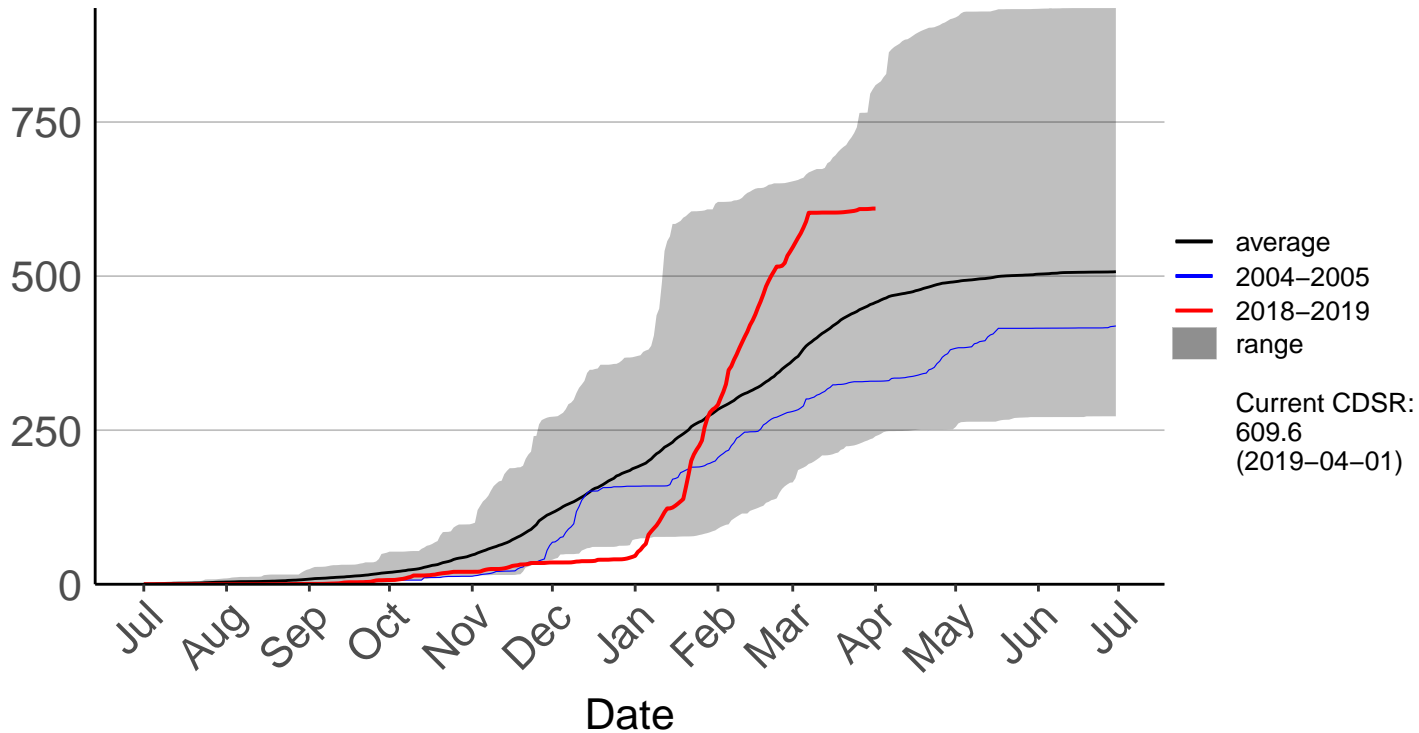

Big Pokororo 2 Raws

Big Pokororo Raws

Cumulative Fire Severity Rating

Dovedale Raws

Cumulative Fire Severity Rating

Hira Raws

Murchison Raws

Cumulative Fire Severity Rating

Nelson Aws

Cumulative Fire Severity Rating

Nelson Raws

Cumulative Fire Severity Rating

St Arnaud Raws

Cumulative Fire Severity Rating

Takaka Aerodrome Raws

Cumulative Fire Severity Rating