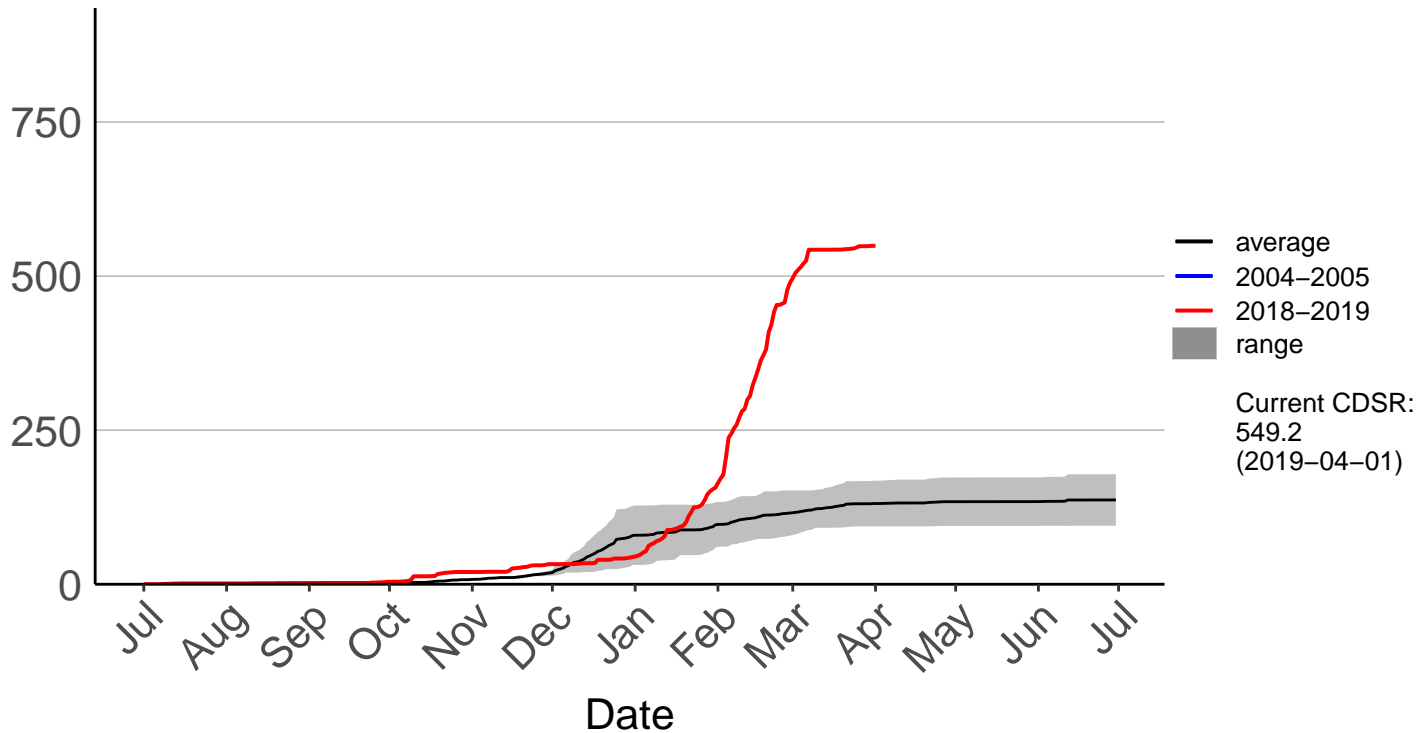

Nelson Aws

Cumulative Fire Severity Rating

Nelson Raws

Cumulative Fire Severity Rating

St Arnaud Raws

Cumulative Fire Severity Rating

Takaka Aerodrome Raws

Cumulative Fire Severity Rating