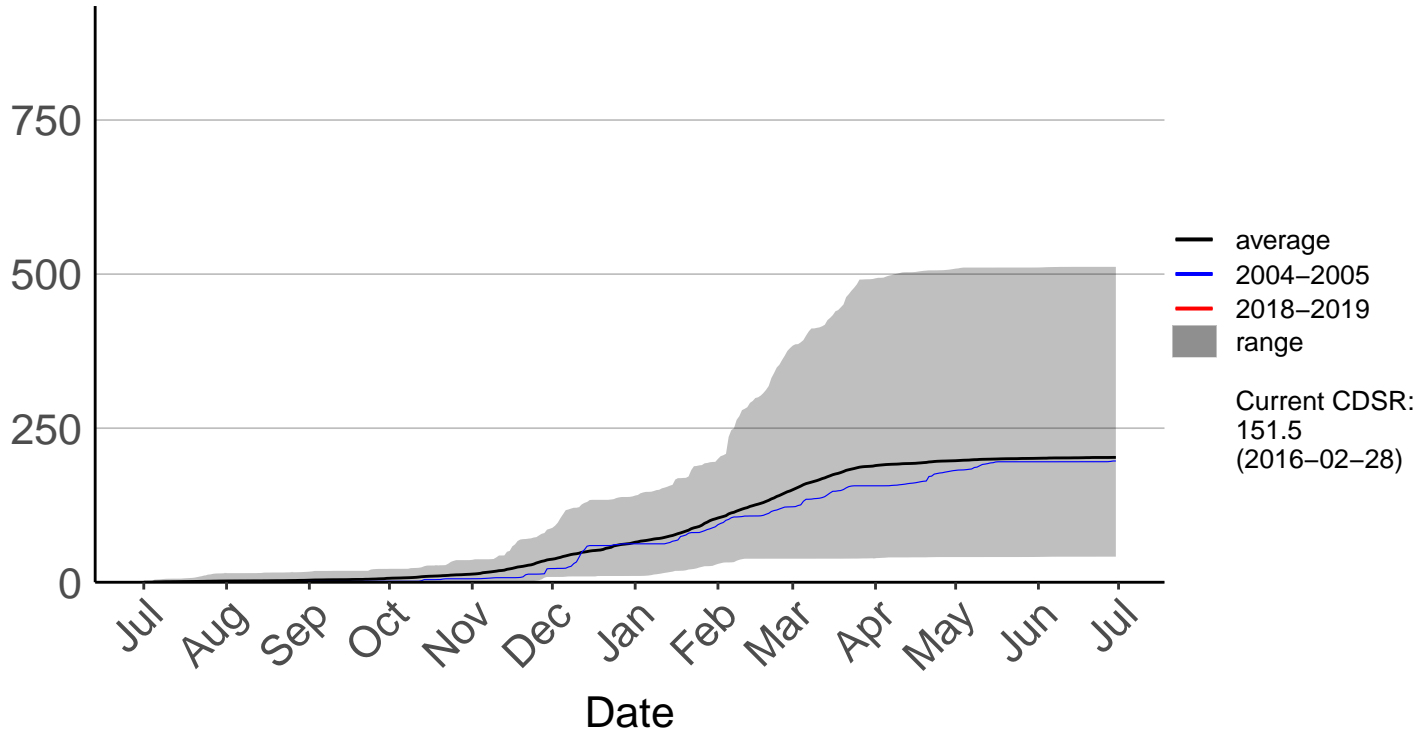

Big Pokororo 2 Raws

Big Pokororo Raws

Cumulative Fire Severity Rating

Dovedale Raws

Cumulative Fire Severity Rating

Hira Raws

Murchison Raws

Cumulative Fire Severity Rating

Nelson Aws

Cumulative Fire Severity Rating

Nelson Raws

Cumulative Fire Severity Rating

St Arnaud Raws

Cumulative Fire Severity Rating

Takaka Aerodrome Raws

Cumulative Fire Severity Rating