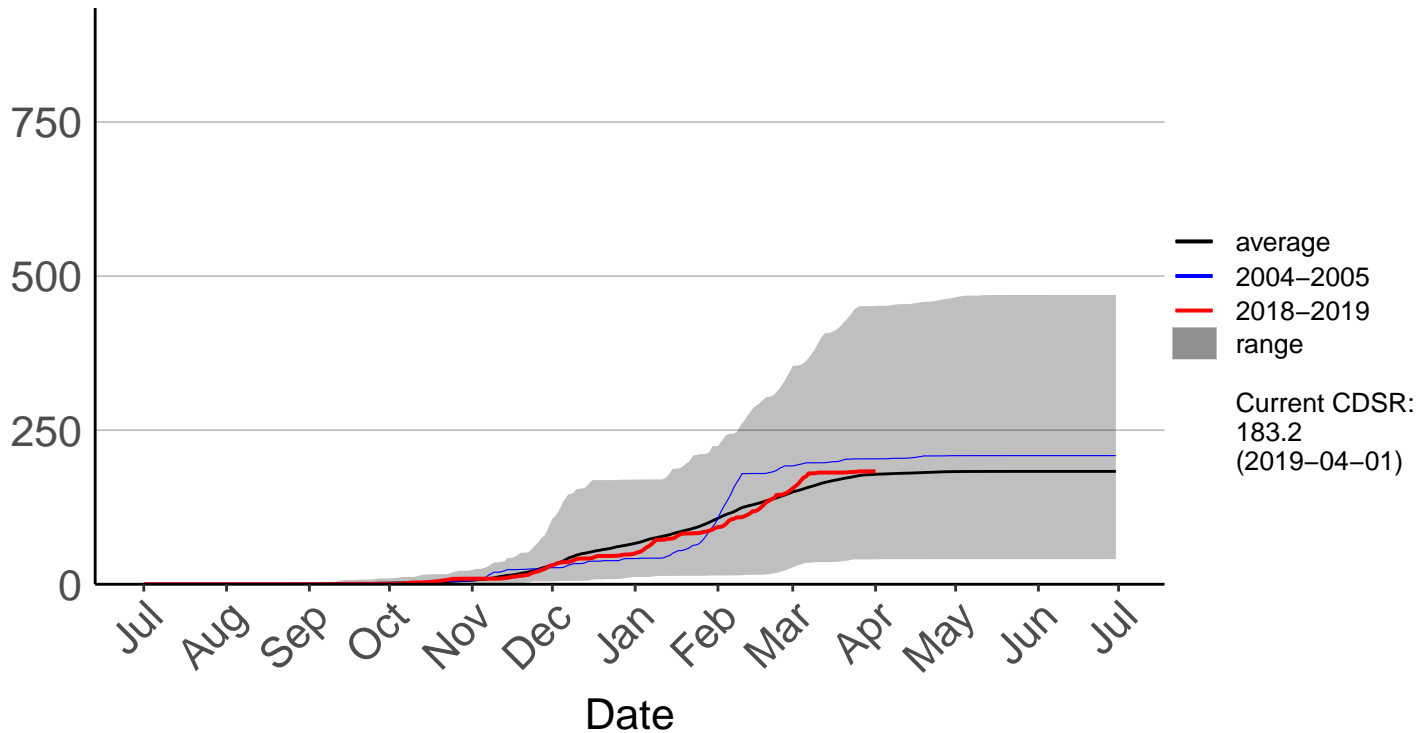

Big Pokororo 2 Raws

Big Pokororo Raws

Cumulative Fire Severity Rating

Dovedale Raws

Cumulative Fire Severity Rating

Hira Raws

Murchison Raws

Cumulative Fire Severity Rating

Nelson Aws

Cumulative Fire Severity Rating

Nelson Raws

Cumulative Fire Severity Rating

St Arnaud Raws

Cumulative Fire Severity Rating

Takaka Aerodrome Raws

Cumulative Fire Severity Rating