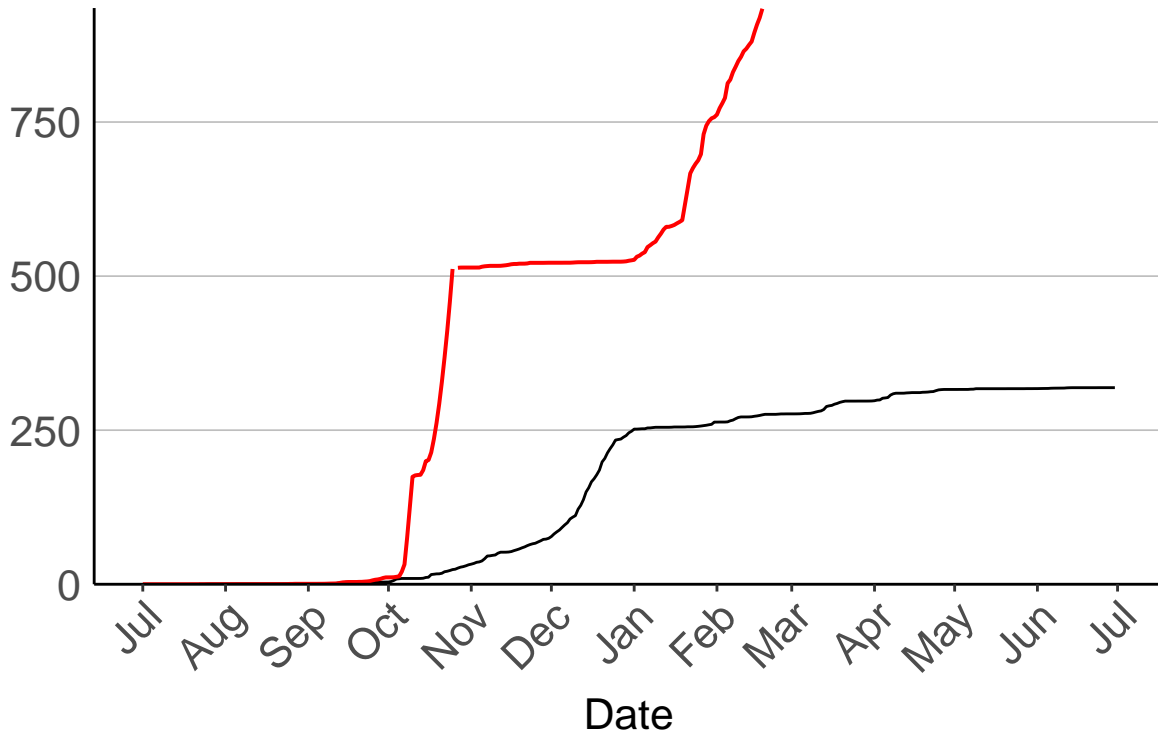

Big Pokororo 2 Raws

Big Pokororo Raws

Cumulative Fire Severity Rating

Dovedale Raws

Cumulative Fire Severity Rating

Hira Raws

Murchison Raws

Cumulative Fire Severity Rating

Nelson Aws

Cumulative Fire Severity Rating

Nelson Raws

Cumulative Fire Severity Rating

St Arnaud Raws

Cumulative Fire Severity Rating

Takaka Aerodrome Raws

Cumulative Fire Severity Rating