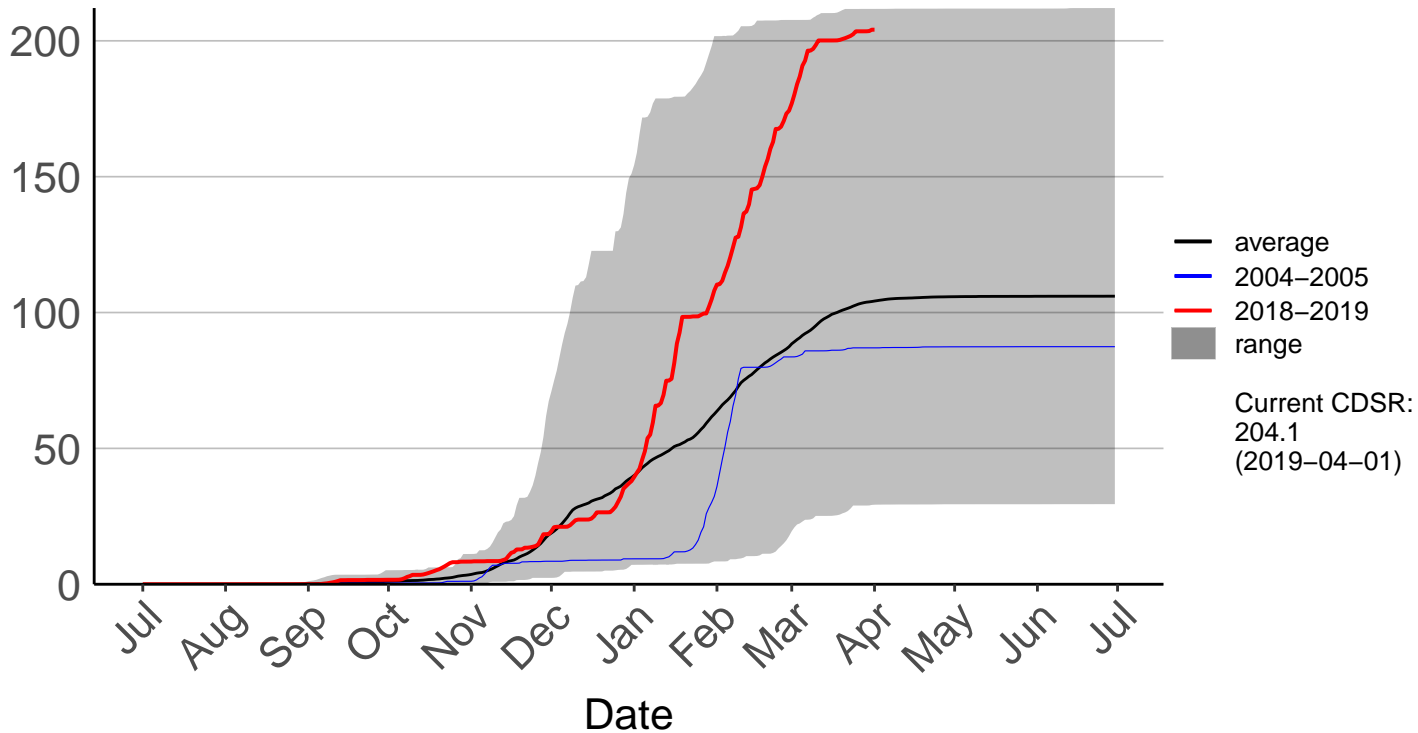

Reefton Ews

Cumulative Fire Severity Rating