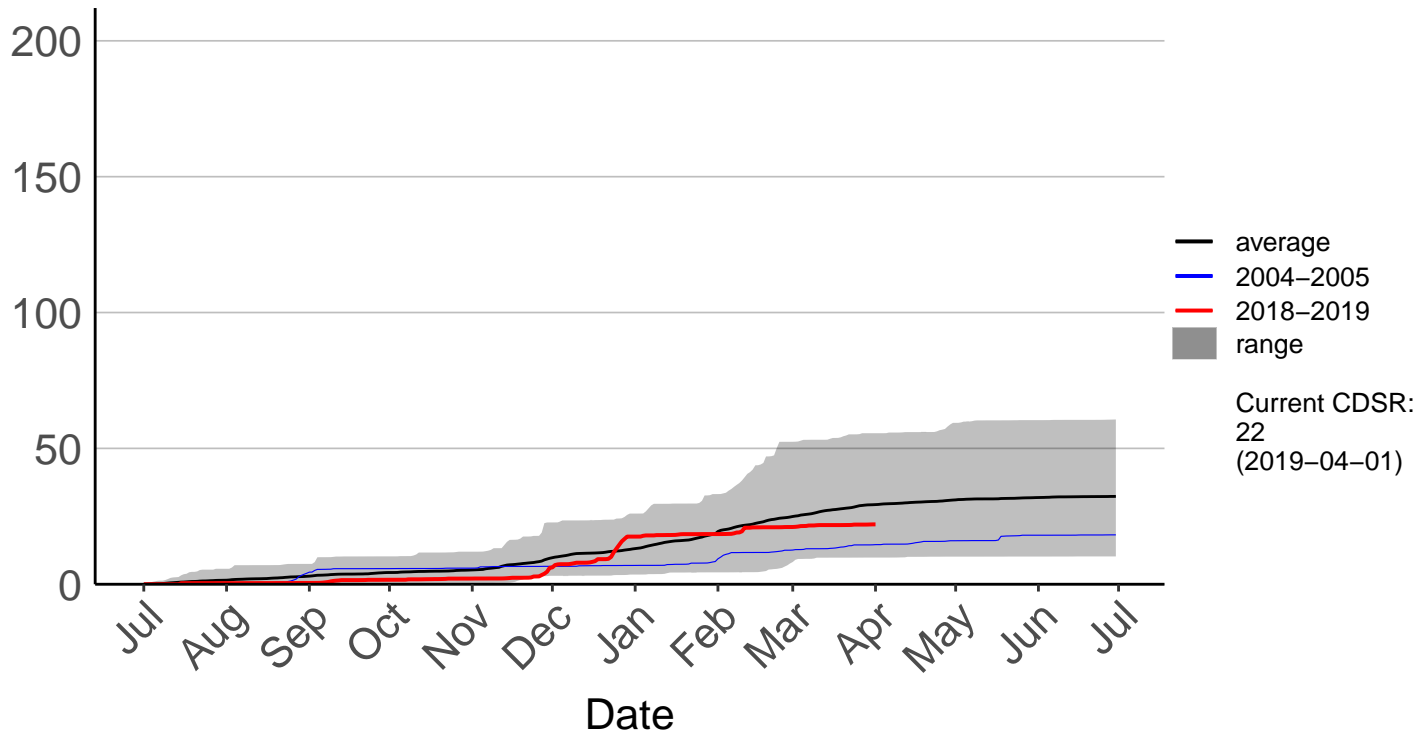

Charleston Raws

Cumulative Fire Severity Rating

200
150
100
50
0

Jul Aug Sep Oct Nov Dec Jan Feb Mar Apr May Jun Jul

Date

- average
- 2004–2005
- 2018–2019
- range

Current CDSR:
41.9
(2019-04-01)

Haast Junction Raws

Cumulative Fire Severity Rating

200
150
100
50
0

Jul Aug Sep Oct Nov Dec Jan Feb Mar Apr May Jun Jul

Date

- average
- 2004–2005
- 2018–2019
- range

Current CDSR:
69.3
(2019-04-01)

Haast SYNOP

Cumulative Fire Severity Rating

Hokitika Raws

Cumulative Fire Severity Rating

200
150
100
50
0

Jul Aug Sep Oct Nov Dec Jan Feb Mar Apr May Jun Jul

Date

- average
- 2004–2005
- 2018–2019
- range

Current CDSR:
21
(2019-04-01)

Hokitika SYNOP

Cumulative Fire Severity Rating

Karamea Raws

Cumulative Fire Severity Rating

200
150
100
50
0

Jul Aug Sep Oct Nov Dec Jan Feb Mar Apr May Jun Jul

Date

- average
- 2004–2005
- 2018–2019
- range

Current CDSR:
18.1
(2019-04-01)