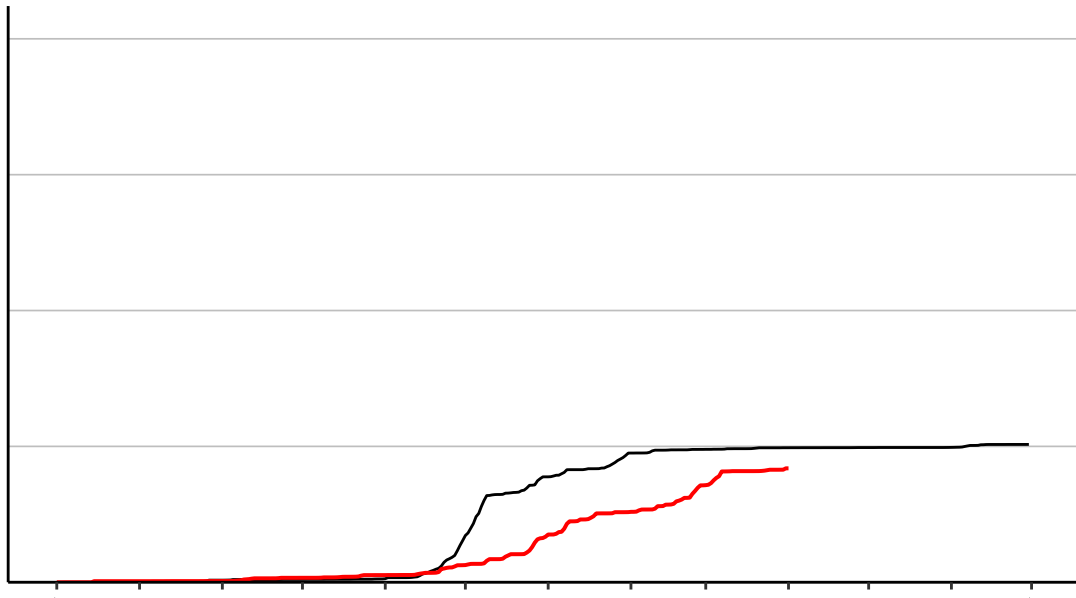

Charleston Raws

Cumulative Fire Severity Rating

200
150
100
50
0

Jul Aug Sep Oct Nov Dec Jan Feb Mar Apr May Jun Jul

Date

- average
- 2004–2005
- 2018–2019
- range

Current CDSR:
41.9
(2019-04-01)

Haast Junction Raws

Cumulative Fire Severity Rating

200
150
100
50
0

Jul Aug Sep Oct Nov Dec Jan Feb Mar Apr May Jun Jul

Date

- average
- 2004–2005
- 2018–2019
- range

Current CDSR:
69.3
(2019-04-01)

Haast SYNOP

Cumulative Fire Severity Rating