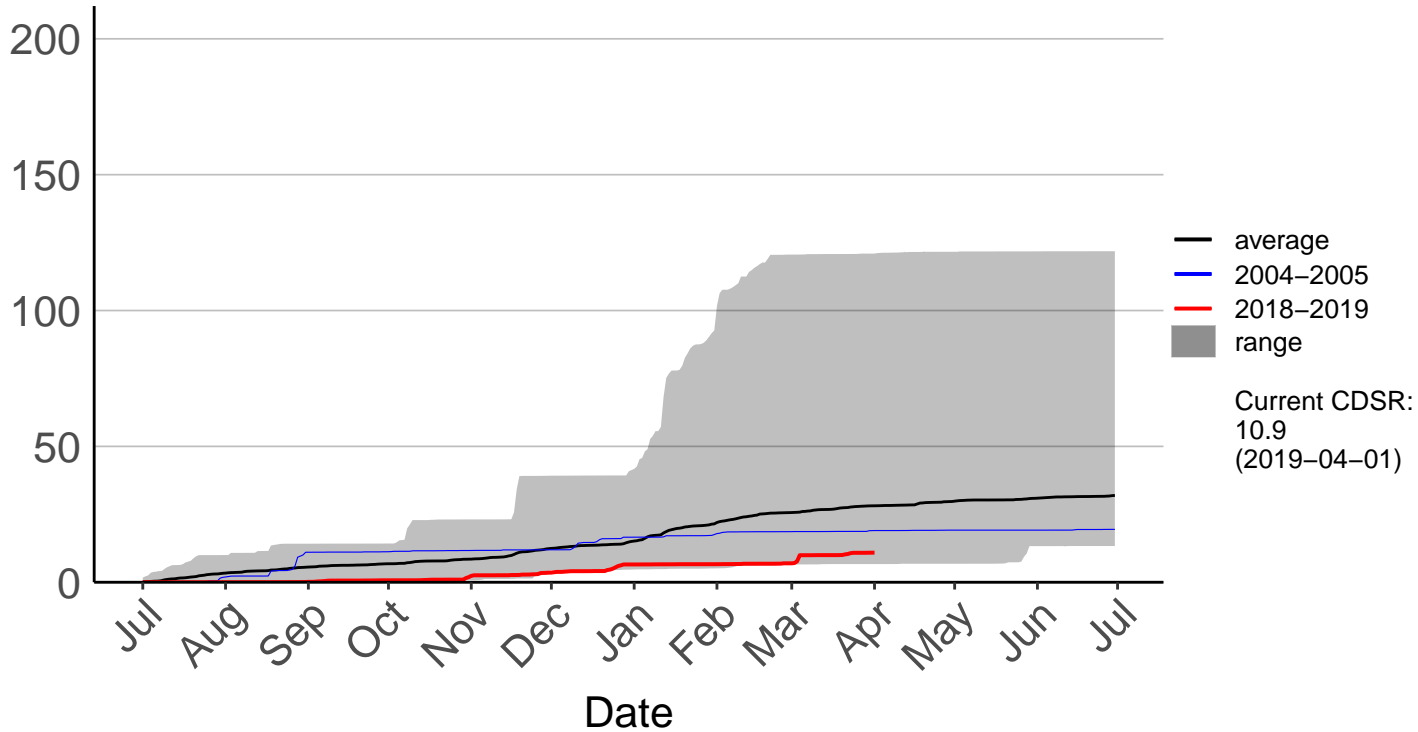

Charleston Raws

Cumulative Fire Severity Rating

200
150
100
50
0

Jul Aug Sep Oct Nov Dec Jan Feb Mar Apr May Jun Jul

Date

- average
- 2004–2005
- 2018–2019
- range

Current CDSR:
41.9
(2019-04-01)

Haast Junction Raws

Cumulative Fire Severity Rating

200
150
100
50
0

Jul Aug Sep Oct Nov Dec Jan Feb Mar Apr May Jun Jul

Date

- average
- 2004–2005
- 2018–2019
- range

Current CDSR:
69.3
(2019-04-01)

Haast SYNOP

Cumulative Fire Severity Rating

Hokitika Raws

Cumulative Fire Severity Rating

200
150
100
50
0

Jul Aug Sep Oct Nov Dec Jan Feb Mar Apr May Jun Jul

Date

- average
- 2004–2005
- 2018–2019
- range

Current CDSR:
21
(2019-04-01)

Hokitika SYNOP