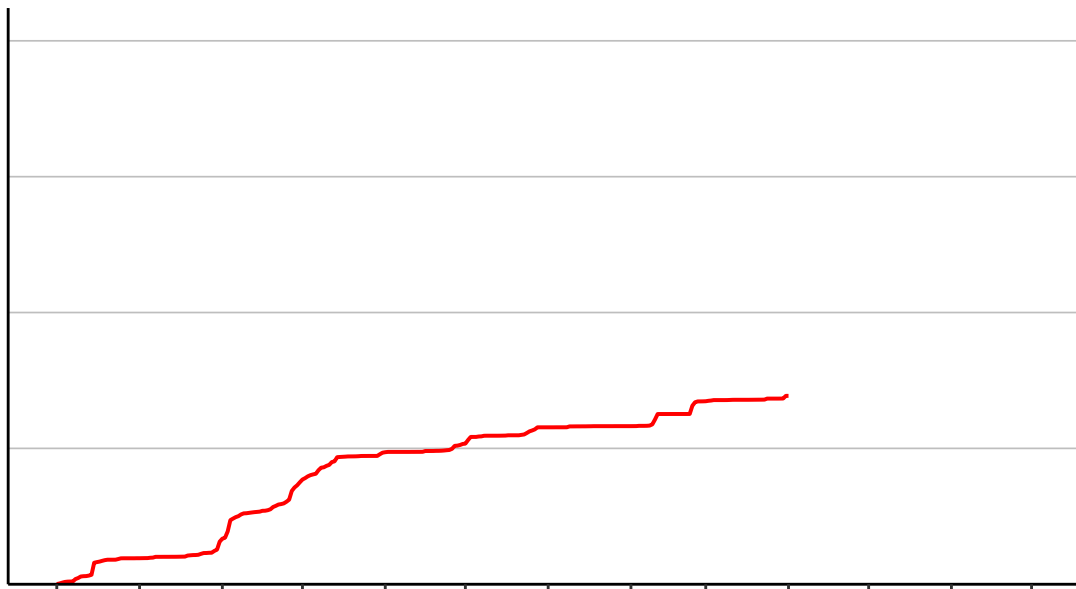

Charleston Raws

Cumulative Fire Severity Rating

200
150
100
50
0

Jul Aug Sep Oct Nov Dec Jan Feb Mar Apr May Jun Jul

Date

- average
- 2004–2005
- 2018–2019
- range

Current CDSR:
41.9
(2019-04-01)

Haast Junction Raws

Cumulative Fire Severity Rating

200
150
100
50
0

Jul Aug Sep Oct Nov Dec Jan Feb Mar Apr May Jun Jul

Date

- average
- 2004–2005
- 2018–2019
- range

Current CDSR:
69.3
(2019-04-01)

Haast SYNOP

Cumulative Fire Severity Rating