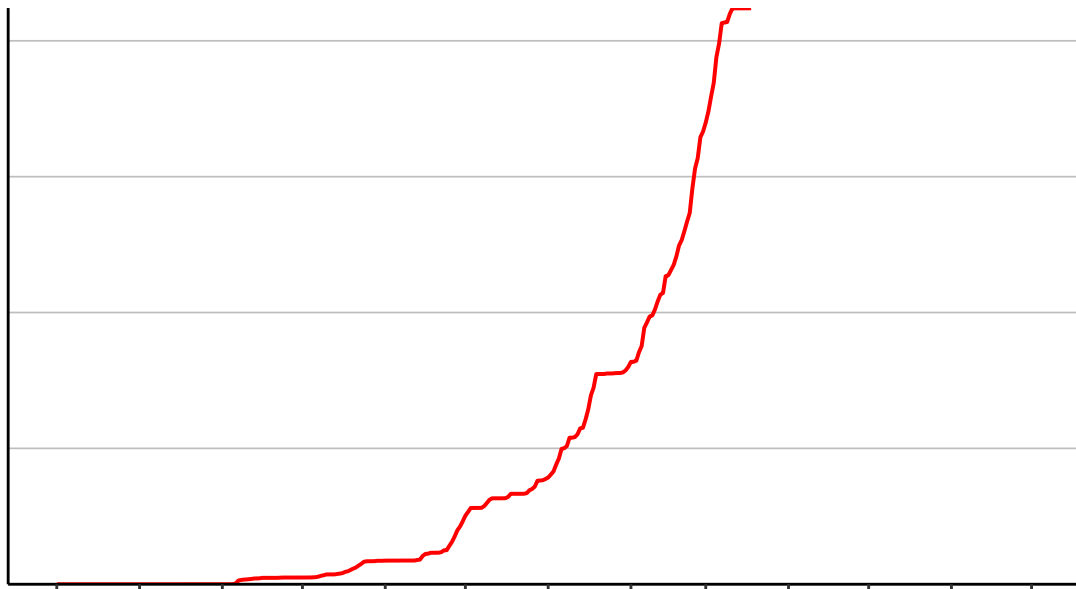

Cumulative Fire Severity Rating

200
150
100
50
0

Jul Aug Sep Oct Nov Dec Jan Feb Mar Apr May Jun Jul

Date

- average
- 2004–2005
- 2018–2019
- range

Current CDSR:
212.9
(2019-04-01)

Nelson Creek Raws

Cumulative Fire Severity Rating