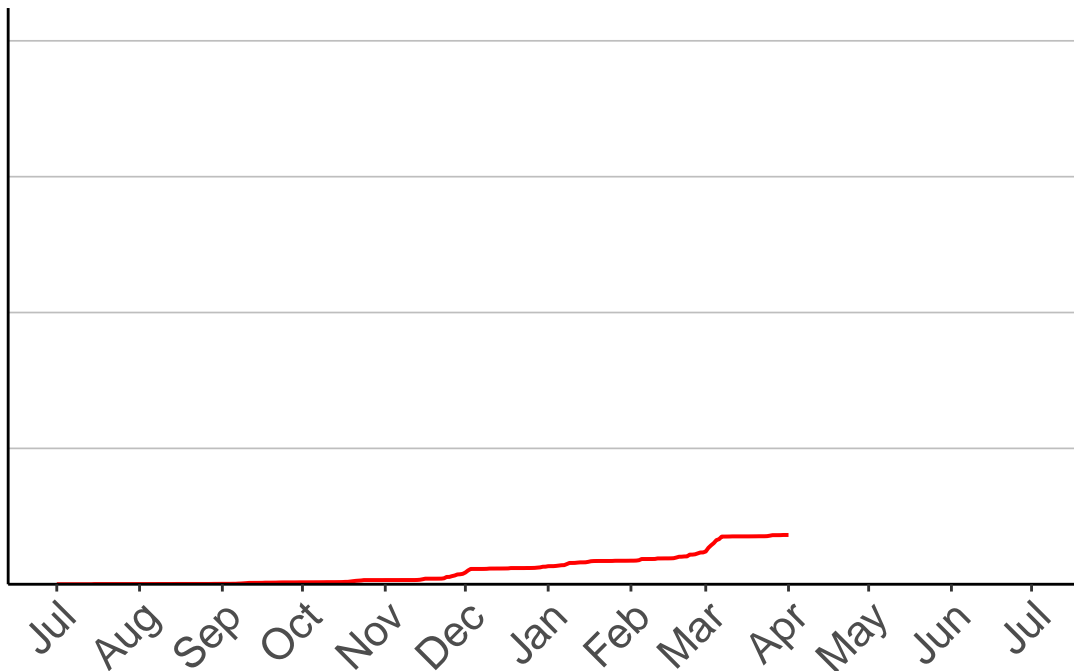

Cumulative Fire Severity Rating

Karamea Raws

Cumulative Fire Severity Rating

200
150
100
50
0

Jul Aug Sep Oct Nov Dec Jan Feb Mar Apr May Jun Jul

Date

- average
- 2004–2005
- 2018–2019
- range

Current CDSR:
18.1
(2019-04-01)