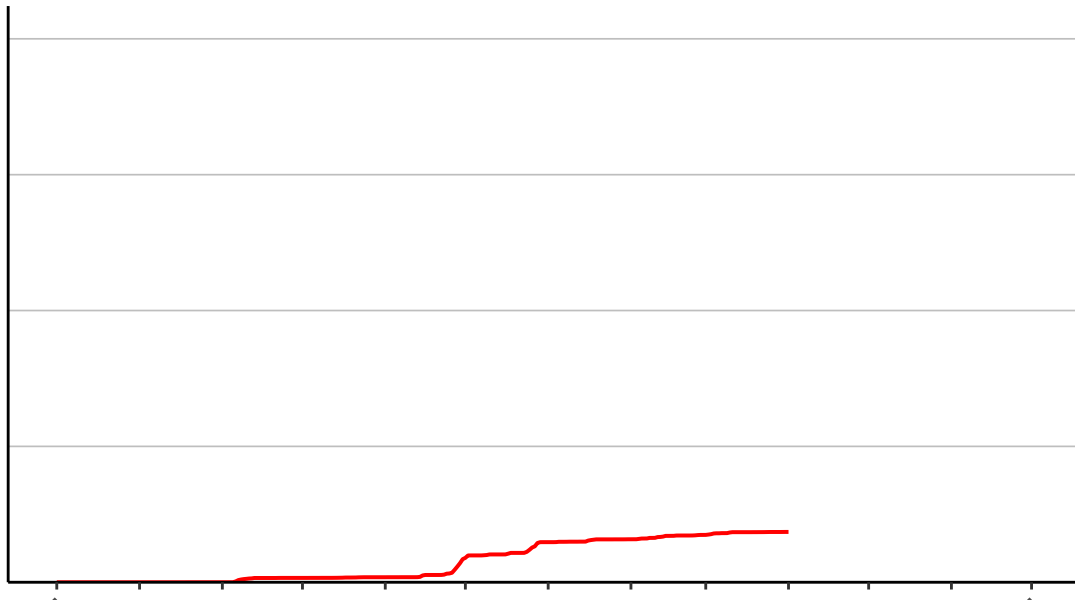

Lake Brunner Raws

Cumulative Fire Severity Rating

200
150
100
50
0

Jul Aug Sep Oct Nov Dec Jan Feb Mar Apr May Jun Jul

Date

- average
- 2004–2005
- 2018–2019
- range

Current CDSR:
18.5
(2019-04-01)