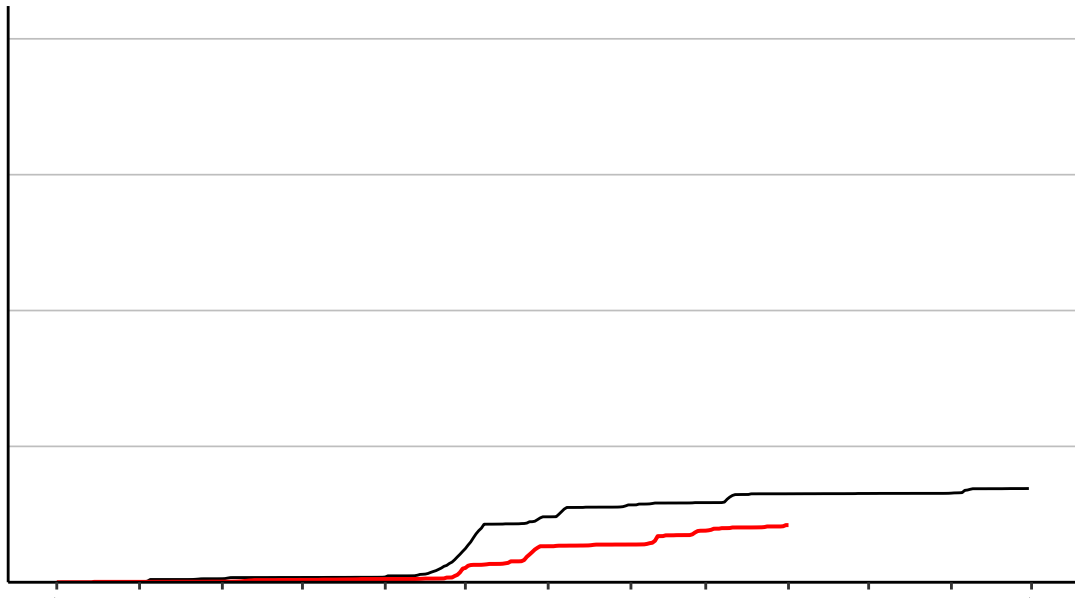

Hokitika Raws

Cumulative Fire Severity Rating

200
150
100
50
0

Jul Aug Sep Oct Nov Dec Jan Feb Mar Apr May Jun Jul

Date

- average
- 2004–2005
- 2018–2019
- range

Current CDSR:
21
(2019-04-01)

Hokitika SYNOP

Cumulative Fire Severity Rating

Karamea Raws

Cumulative Fire Severity Rating

200
150
100
50
0

Jul Aug Sep Oct Nov Dec Jan Feb Mar Apr May Jun Jul

Date

- average
- 2004–2005
- 2018–2019
- range

Current CDSR:
18.1
(2019-04-01)