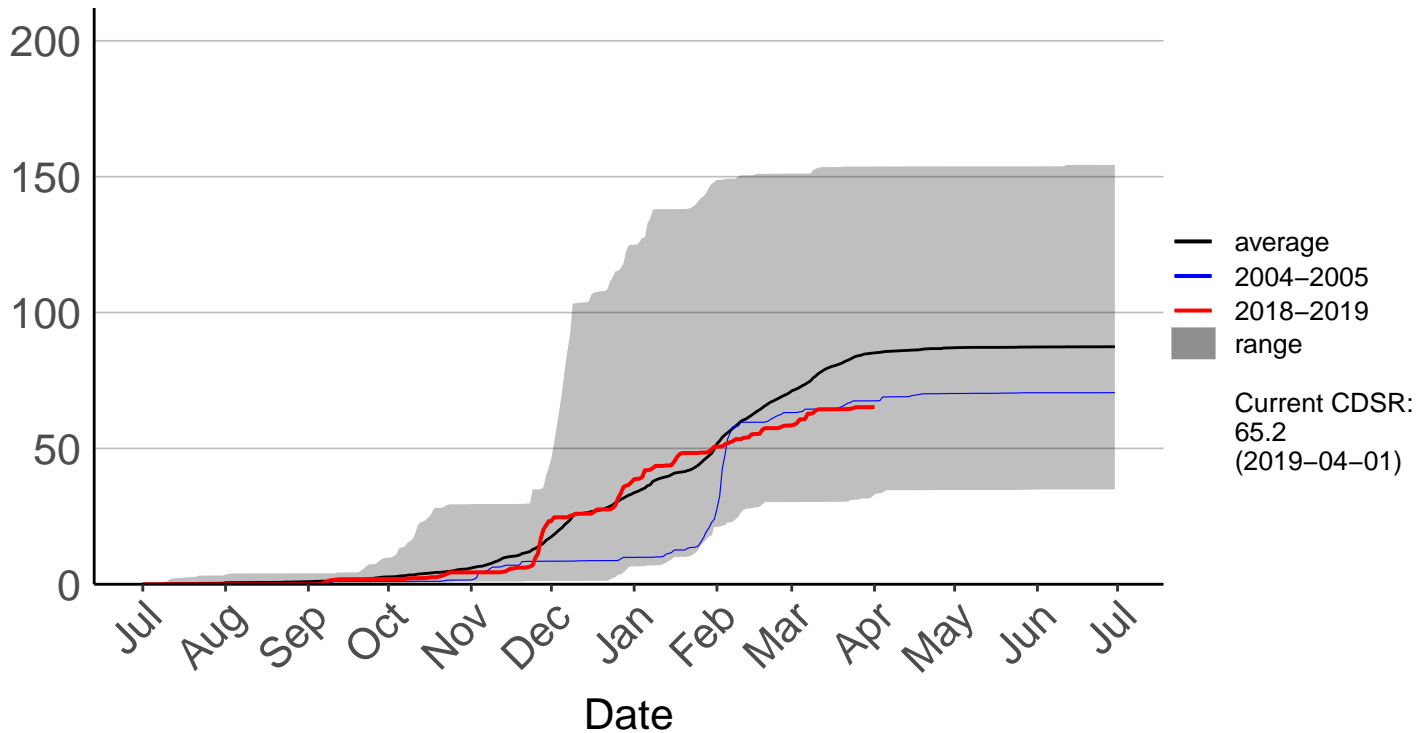

Cumulative Fire Severity Rating

200
150
100
50
0

Jul Aug Sep Oct Nov Dec Jan Feb Mar Apr May Jun Jul

Date

- average
- 2004–2005
- 2018–2019
- range

Current CDSR:
212.9
(2019-04-01)

Nelson Creek Raws

Cumulative Fire Severity Rating