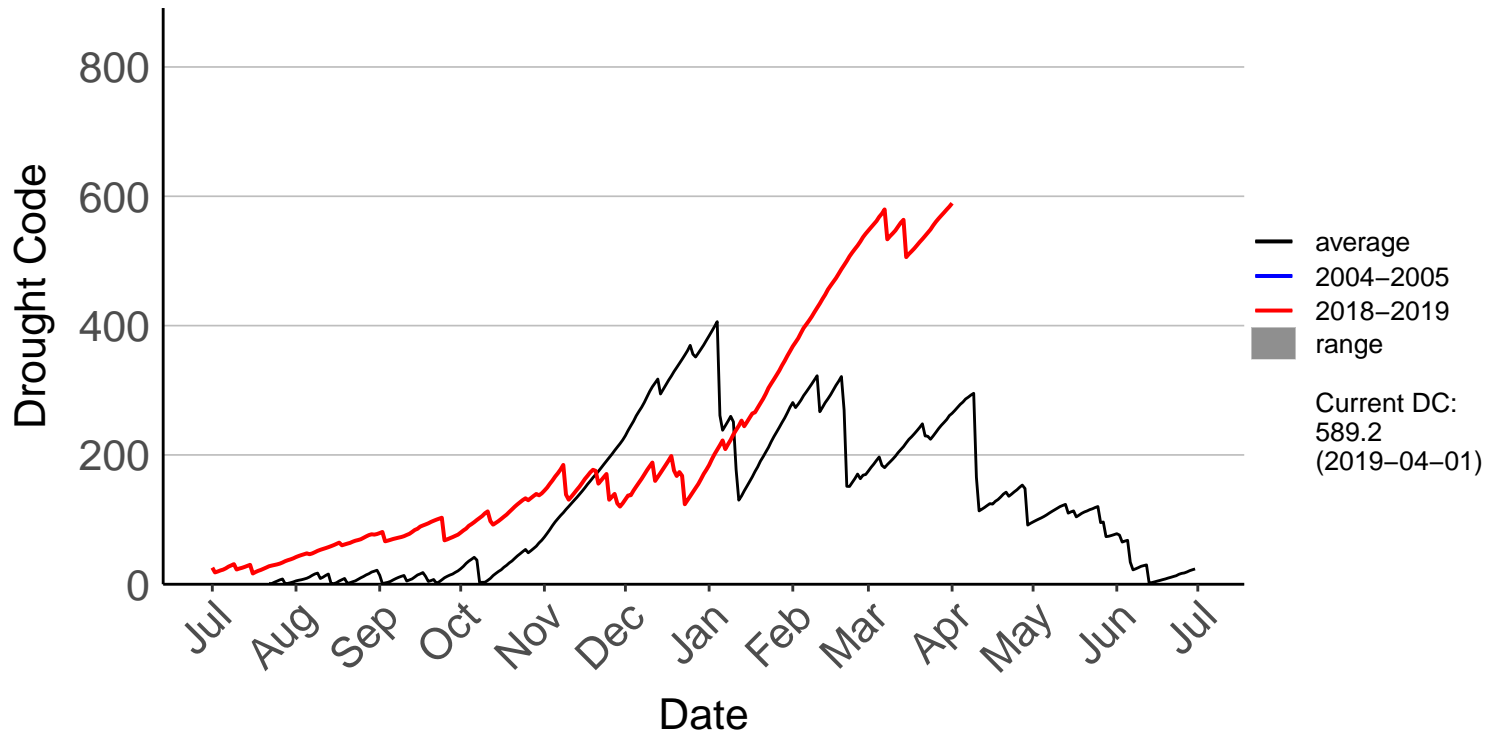

Godley Head Raws