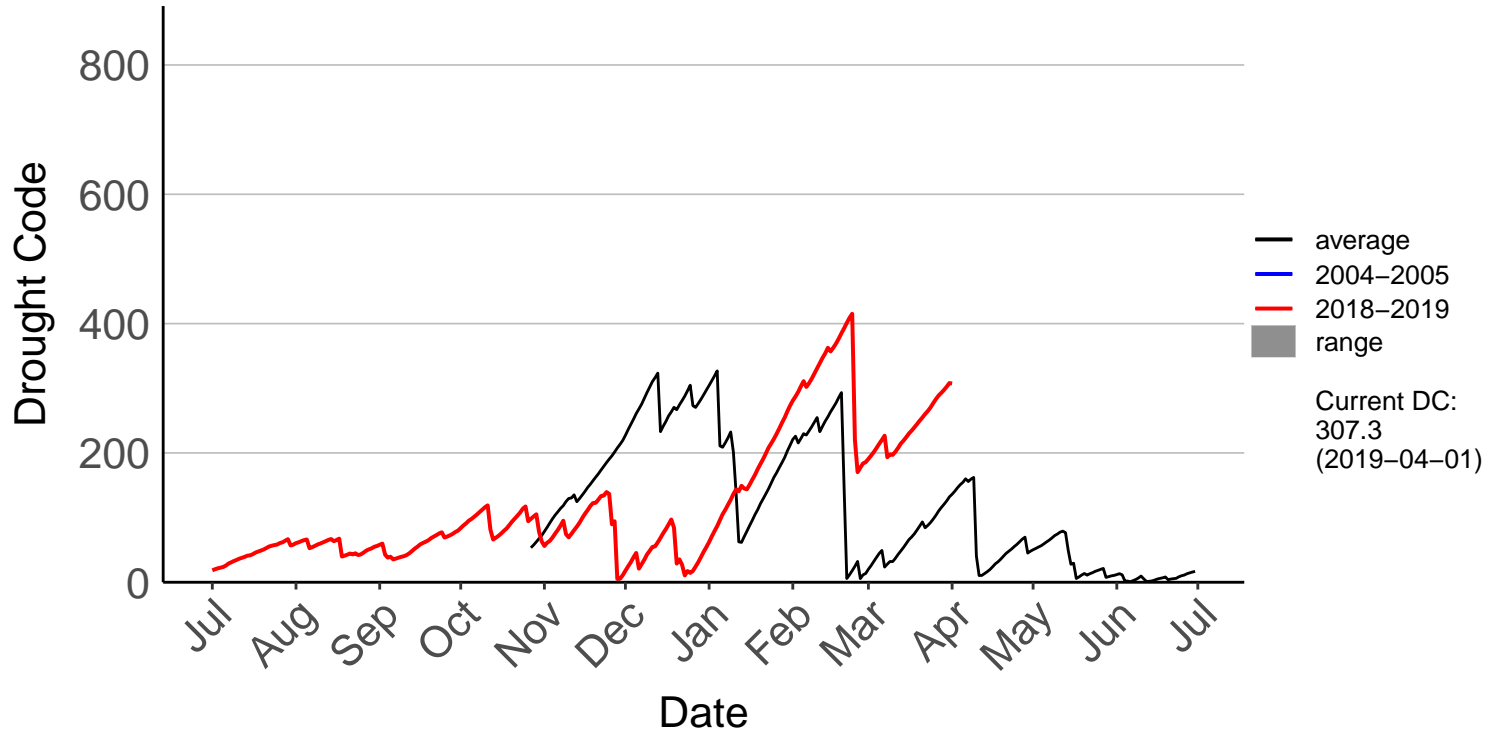

Cheviot Raws