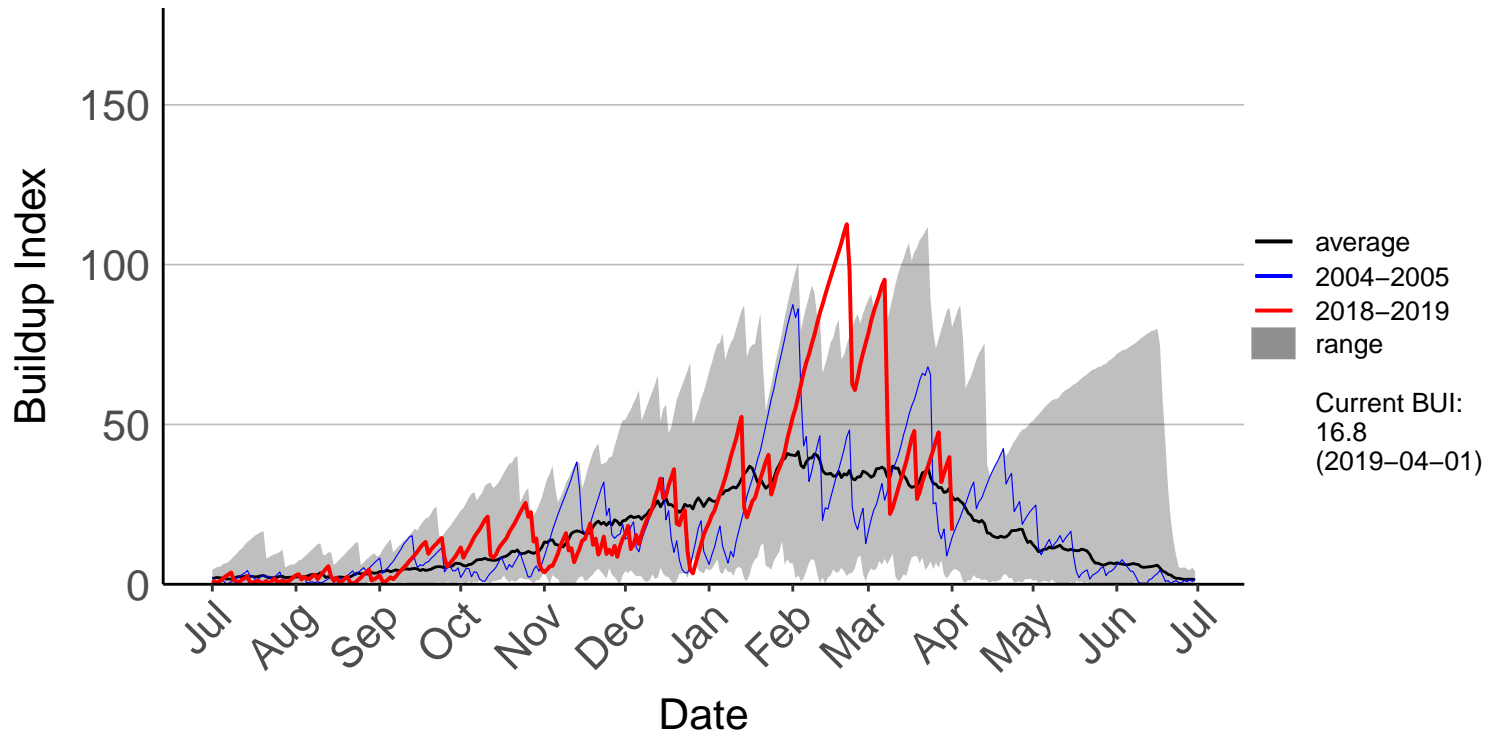

Patumahoe Raws