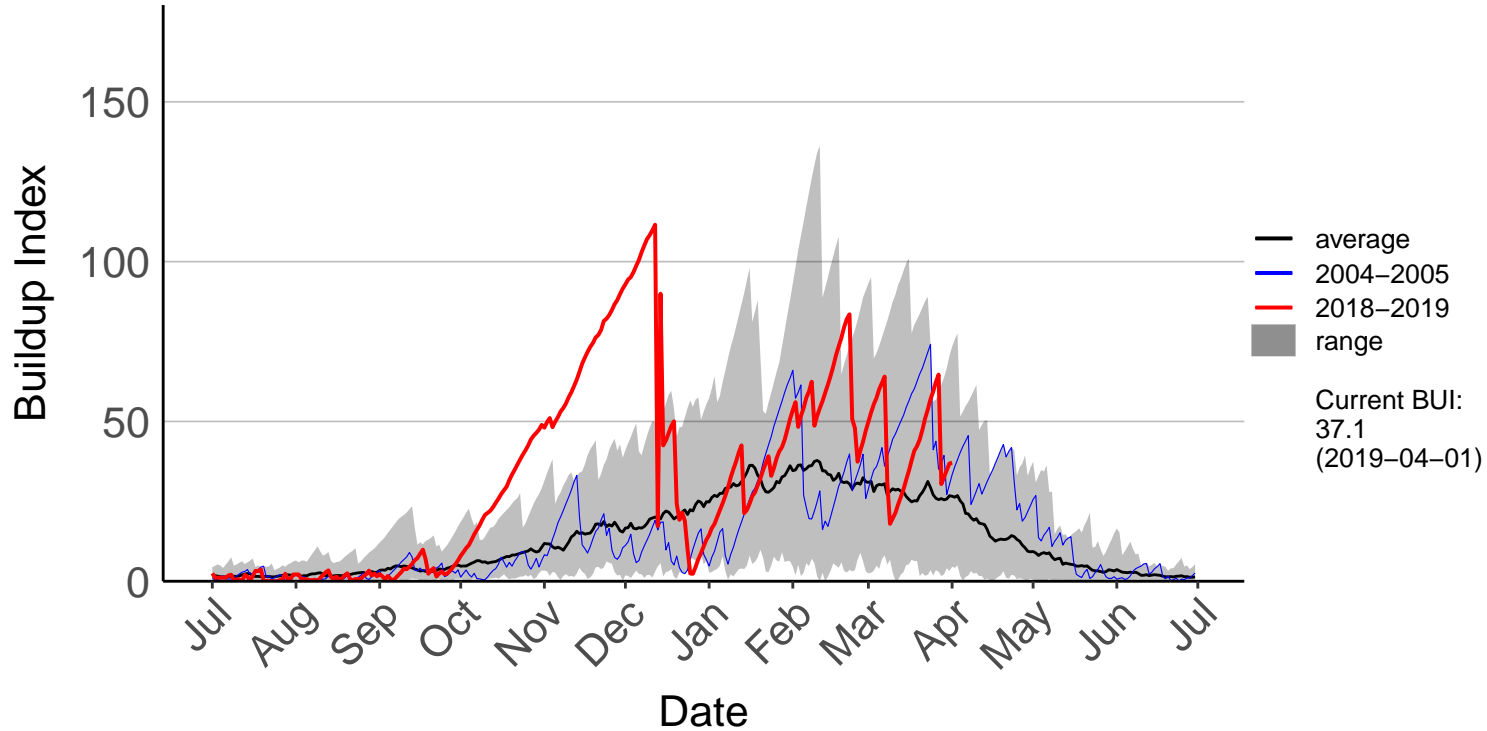

Kaipara Raws