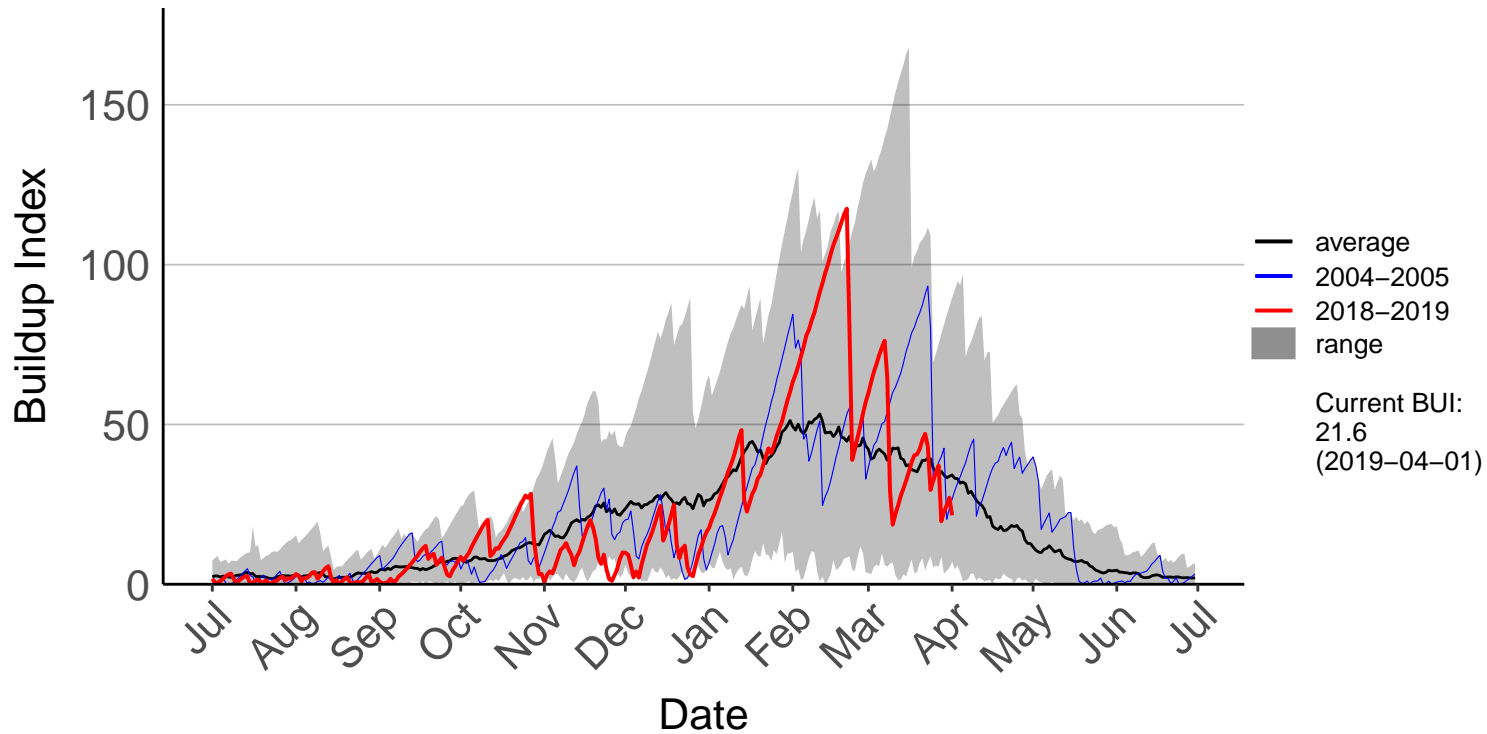

Clevedon Coast Raws