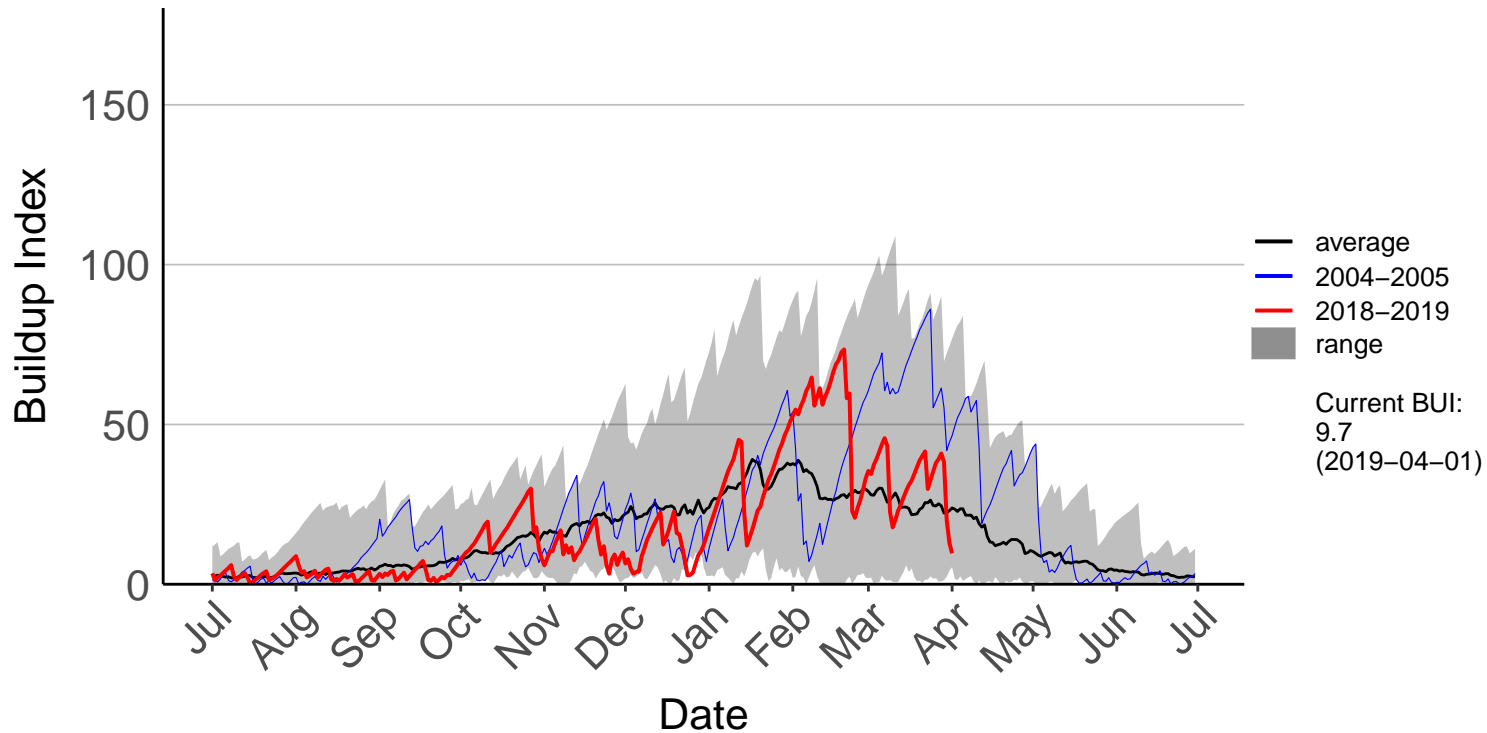

# Great Barrier Island Raws