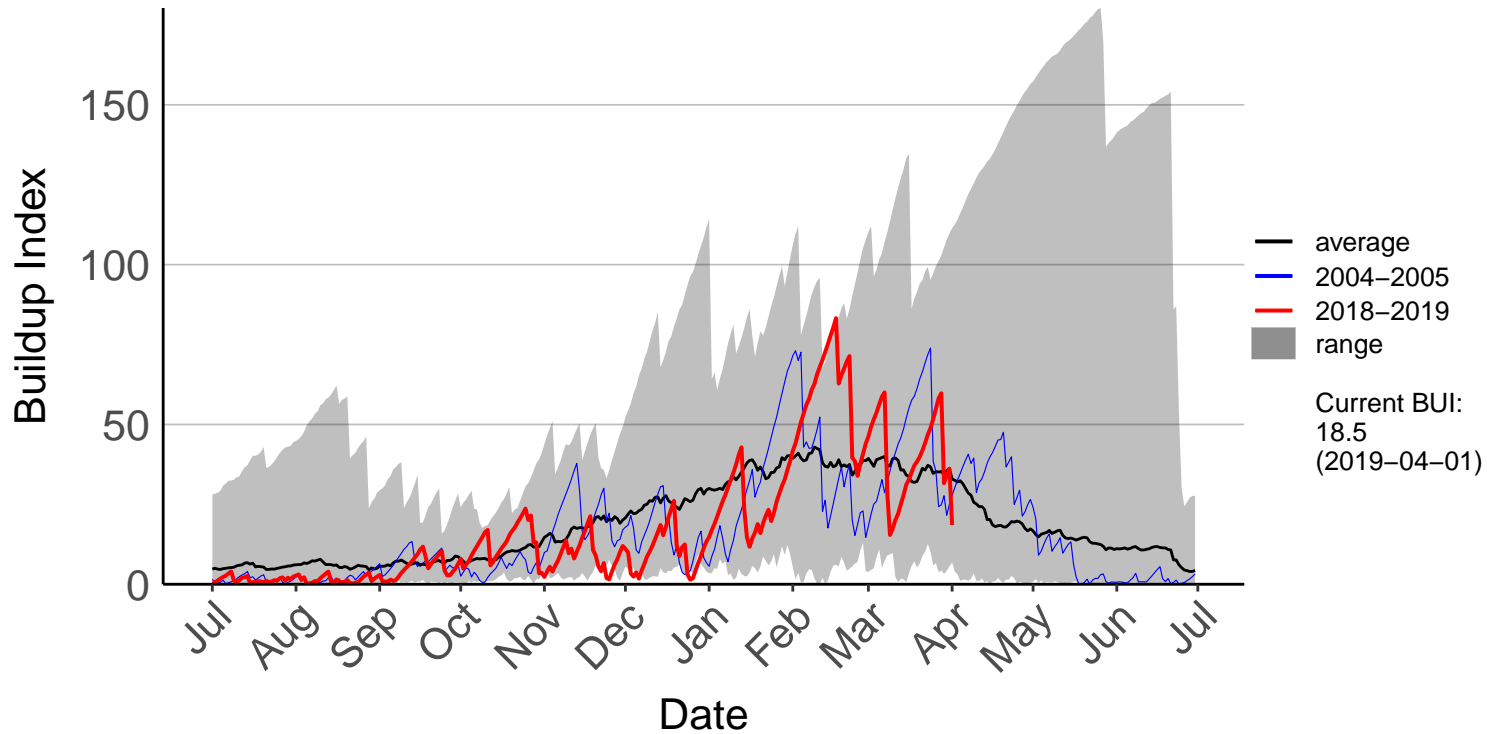

# Great Barrier Island Raws