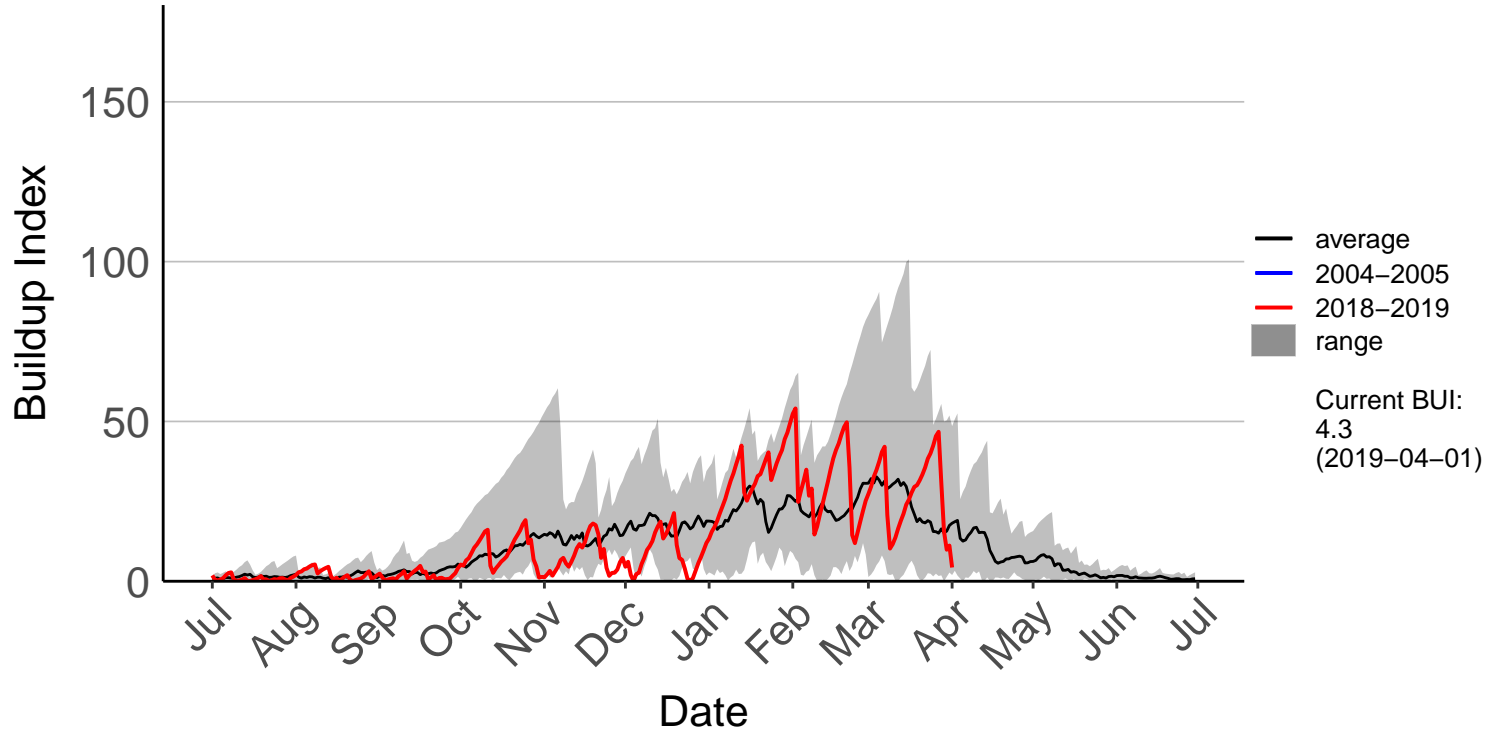

Mahurangi Forest Raws