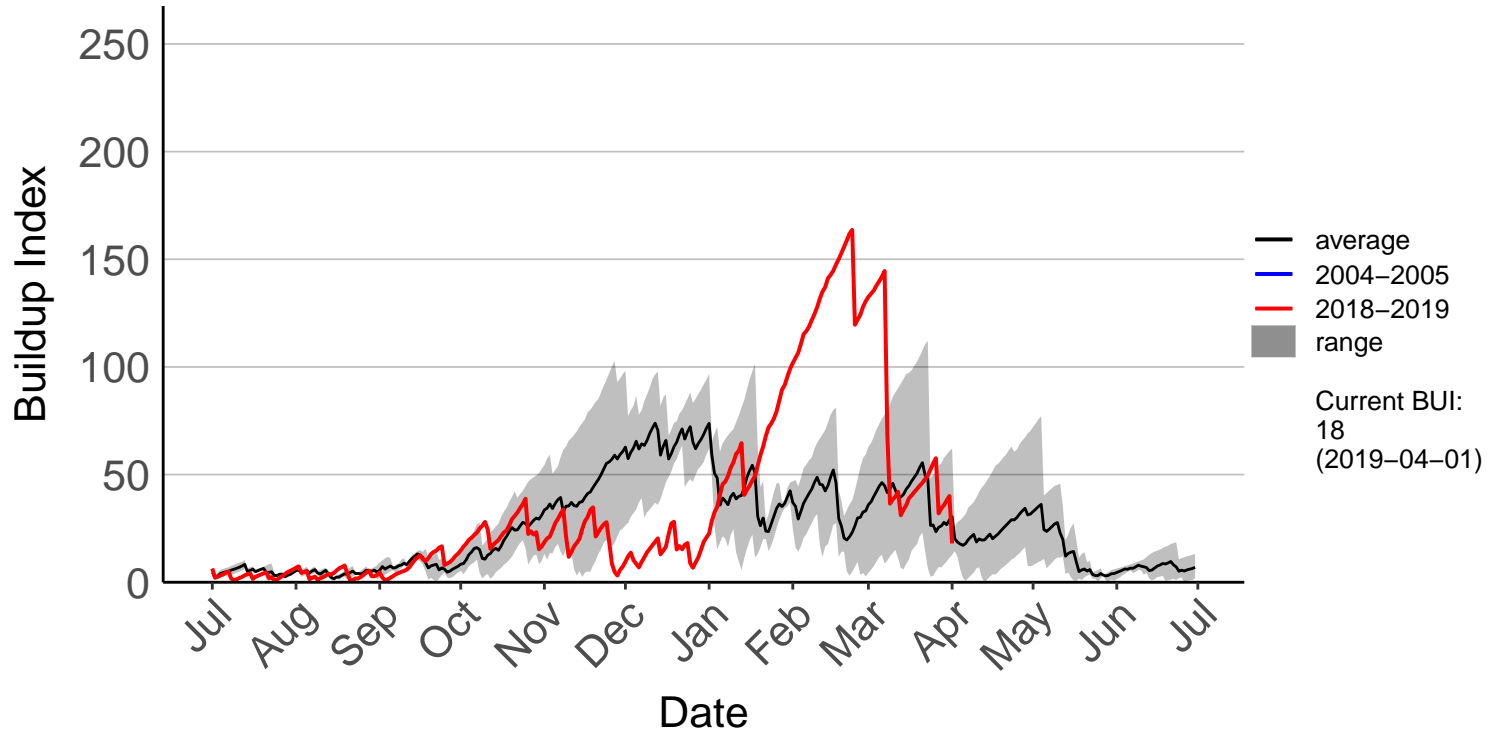

Awatere Valley, Dashwood Raws

Blenheim Aero Aws

Cape Campbell SYNOP

Glenveigh Kaikoura Raws

Kaikoura SYNOP

Kenepuru Head Raws

Koromiko Raws

Landsdowne Raws

Lower Wairau Raws

Mid Awatere Valley Raws

Molesworth Raws

Onamalutu Raws

Opua Bay Raws – DISCONTINUED

Pudding Hill Raws

Rai Valley Raws

Tor Darroch Raws