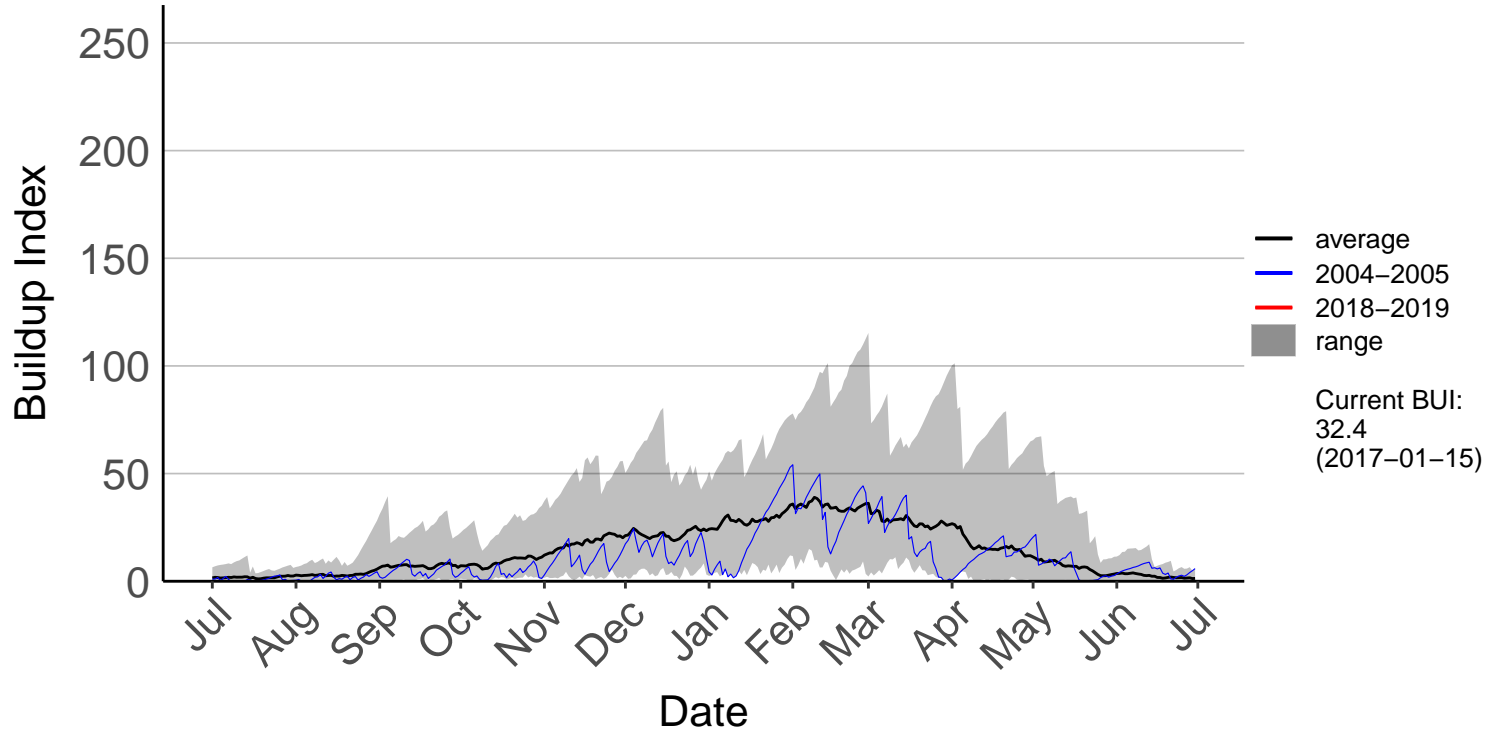

Lower Wairau Raws

Mid Awatere Valley Raws

Molesworth Raws

Onamalutu Raws

Opua Bay Raws – DISCONTINUED

Pudding Hill Raws

Rai Valley Raws

Tor Darroch Raws