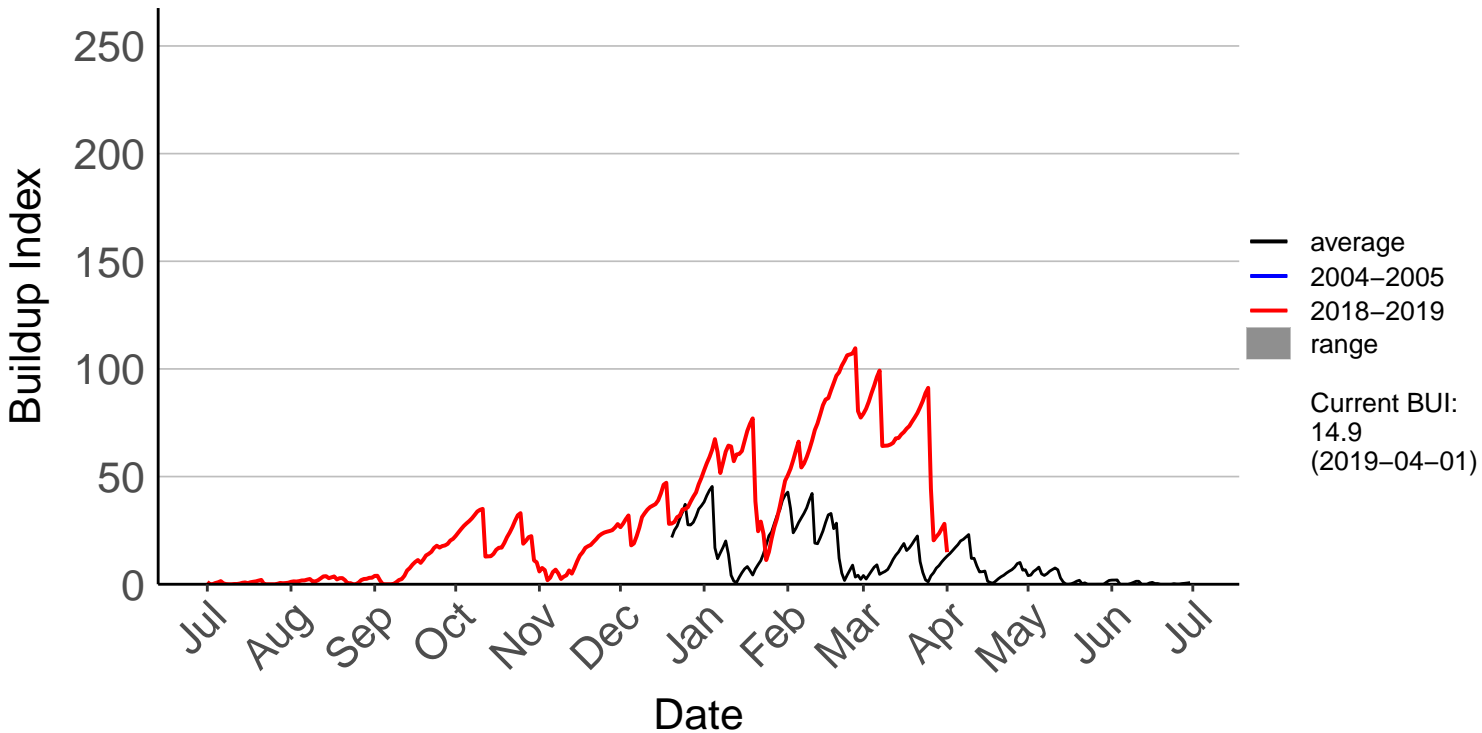

Lower Wairau Raws

Mid Awatere Valley Raws

Molesworth Raws

Onamalutu Raws

Opua Bay Raws – DISCONTINUED

Pudding Hill Raws

Rai Valley Raws

Tor Darroch Raws