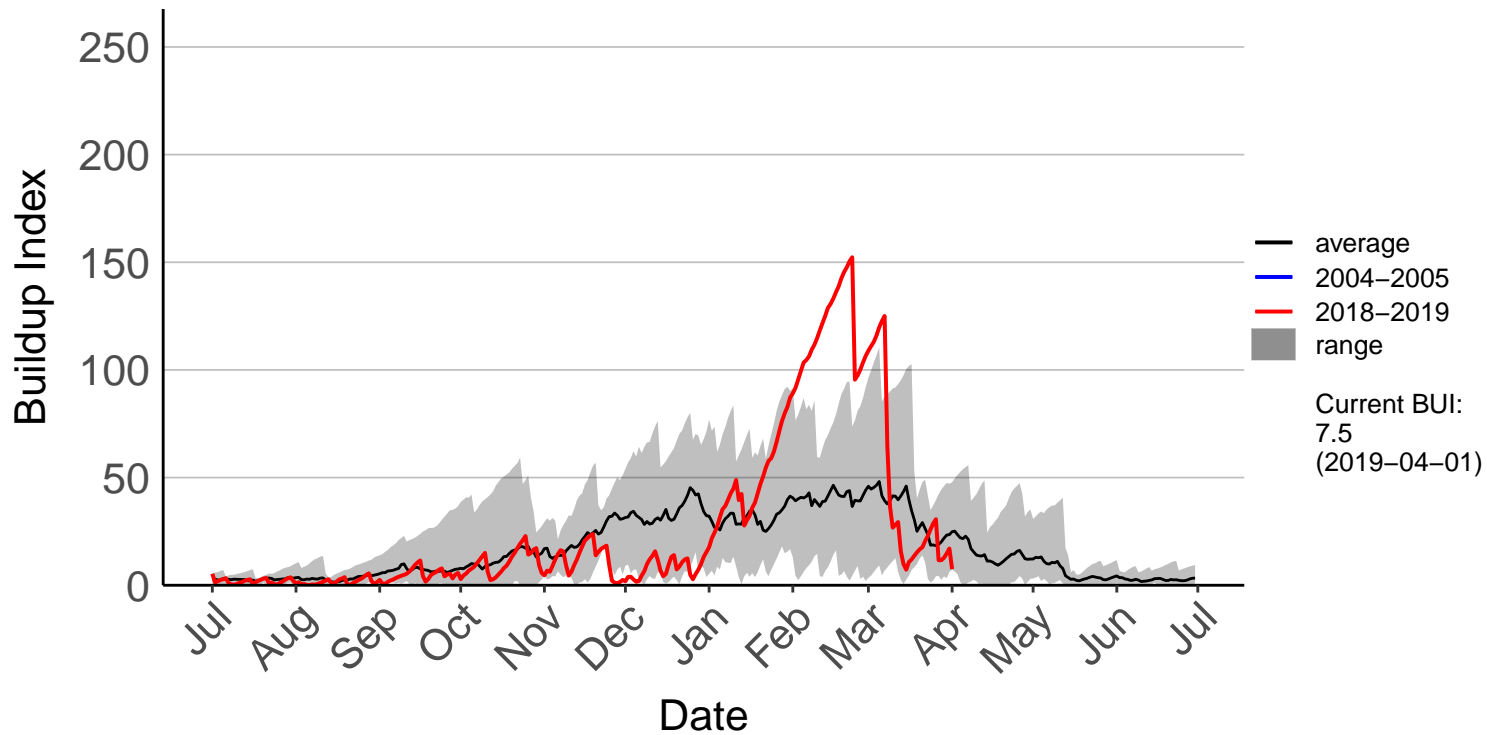

Lower Wairau Raws

Mid Awatere Valley Raws

Molesworth Raws

Onamalutu Raws

Opua Bay Raws – DISCONTINUED

Pudding Hill Raws

Rai Valley Raws

Tor Darroch Raws