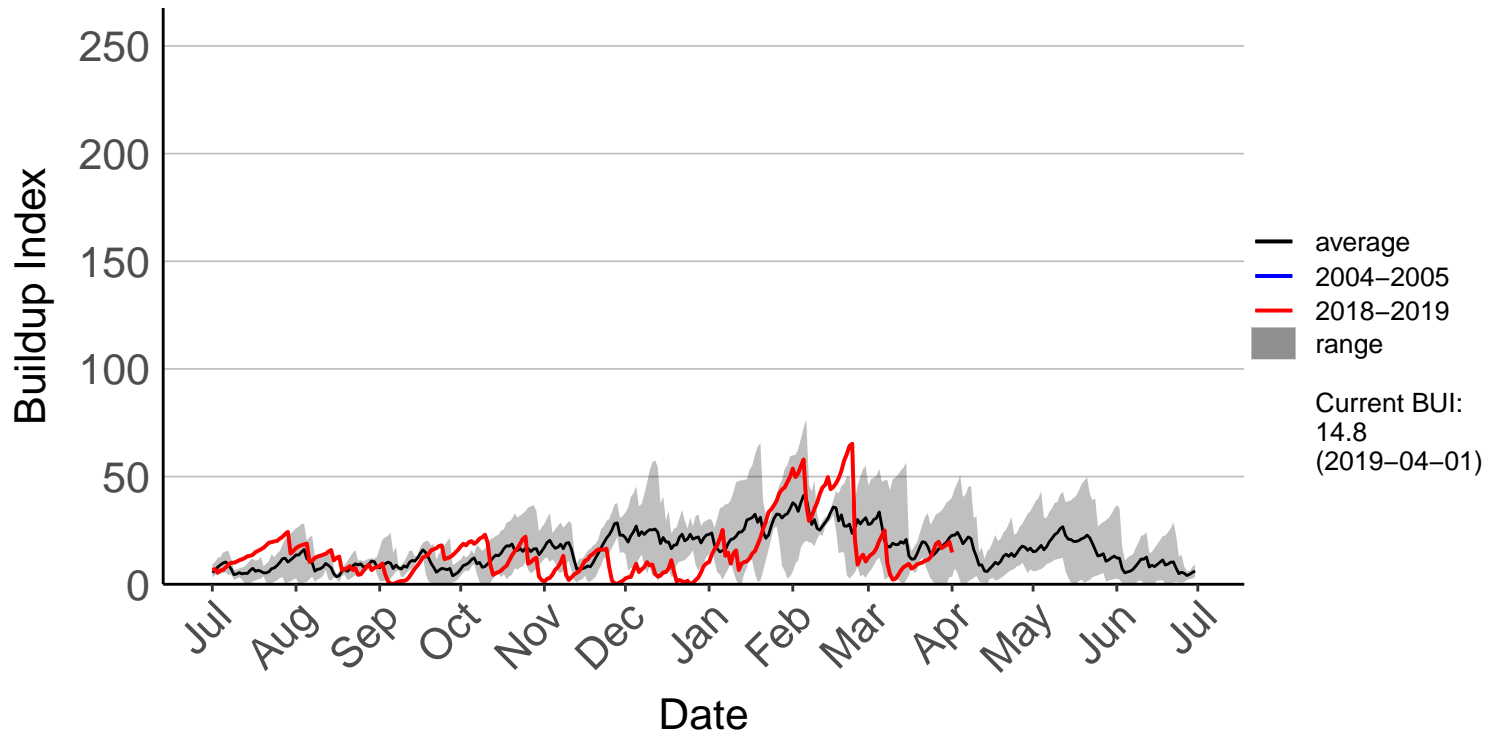

Awatere Valley, Dashwood Raws

Blenheim Aero Aws

Cape Campbell SYNOP

Glenveigh Kaikoura Raws

Kaikoura SYNOP

Kenepuru Head Raws

Koromiko Raws

Landsdowne Raws

Lower Wairau Raws

Mid Awatere Valley Raws

Molesworth Raws

Onamalutu Raws

Opua Bay Raws – DISCONTINUED

Pudding Hill Raws

Rai Valley Raws

Tor Darroch Raws