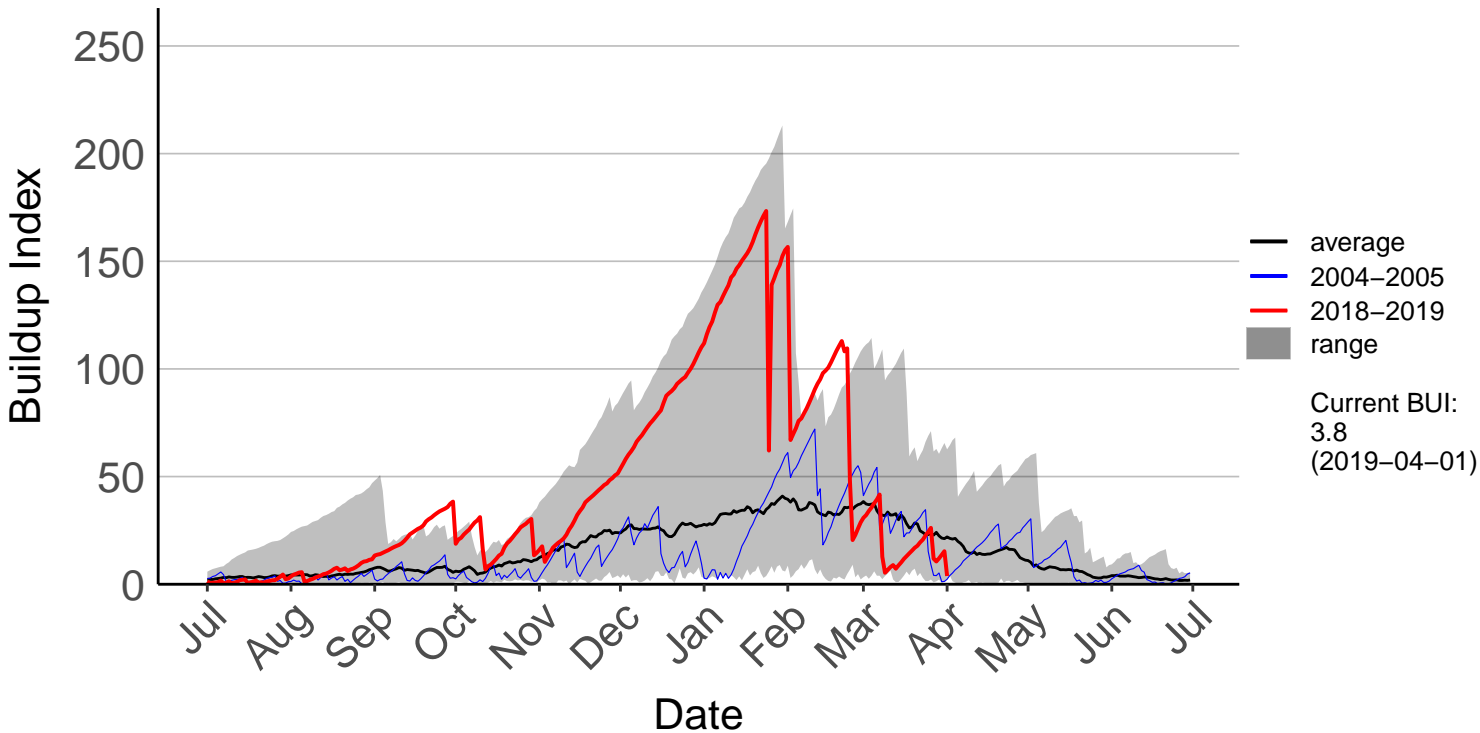

Awatere Valley, Dashwood Raws

Blenheim Aero Aws

Cape Campbell SYNOP

Glenveigh Kaikoura Raws

Kaikoura SYNOP

Kenepuru Head Raws

Koromiko Raws

Landsdowne Raws

Lower Wairau Raws

Mid Awatere Valley Raws

Molesworth Raws

Onamalutu Raws

Opua Bay Raws – DISCONTINUED

Pudding Hill Raws

Rai Valley Raws

Tor Darroch Raws