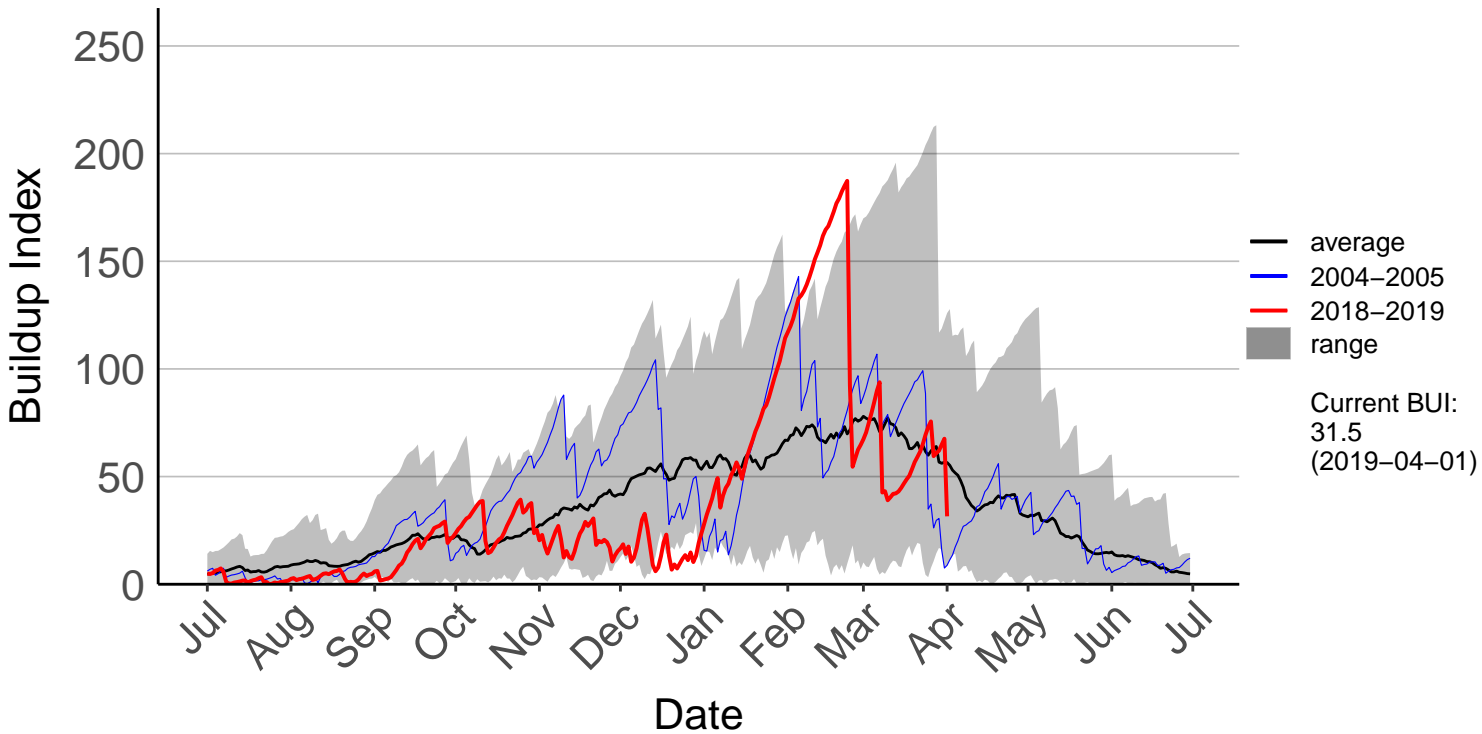

Awatere Valley, Dashwood Raws

Blenheim Aero Aws

Cape Campbell SYNOP

Glenveigh Kaikoura Raws

Kaikoura SYNOP

Kenepuru Head Raws

Koromiko Raws

Landsdowne Raws

Lower Wairau Raws

Mid Awatere Valley Raws

Molesworth Raws

Onamalutu Raws

Opua Bay Raws – DISCONTINUED

Pudding Hill Raws

Rai Valley Raws

Tor Darroch Raws