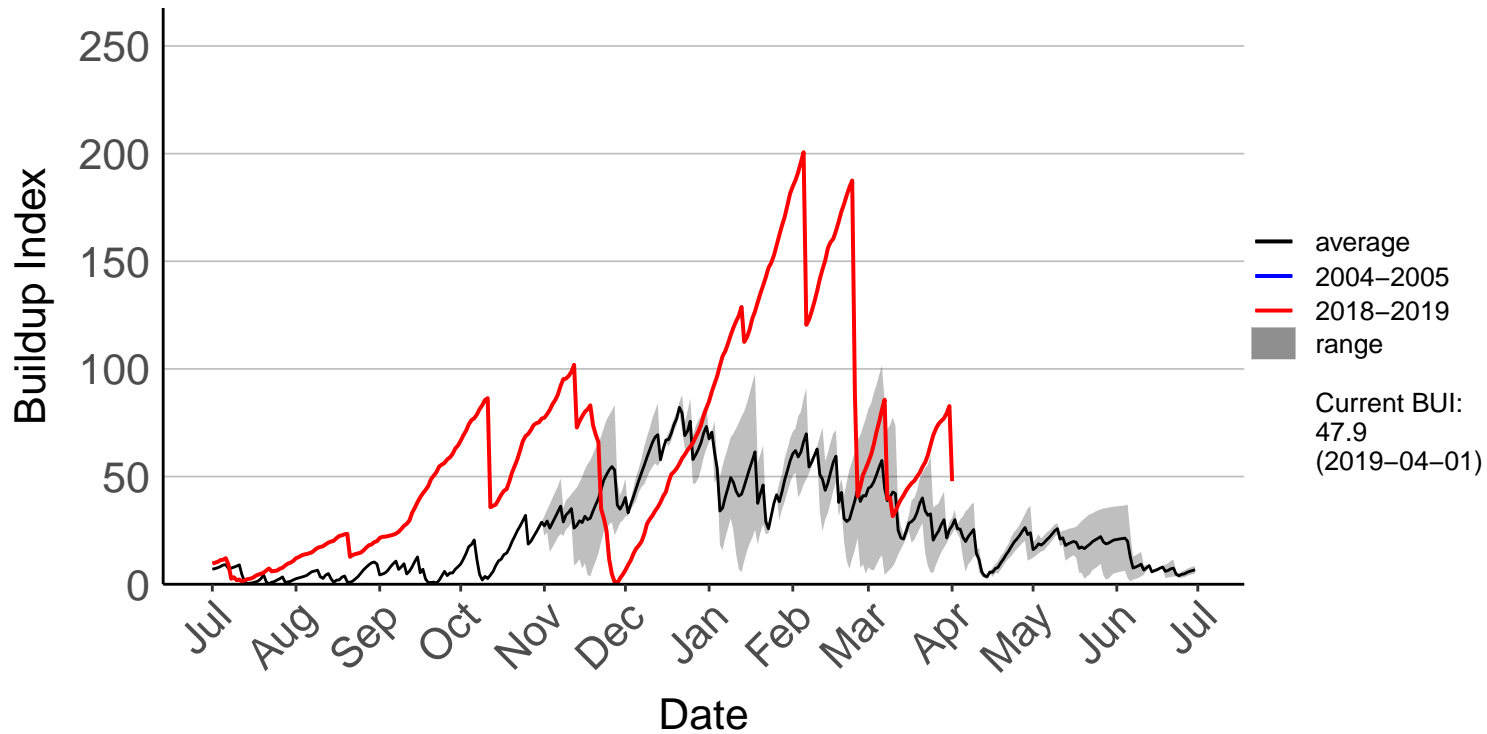

Upper Clarence Raws