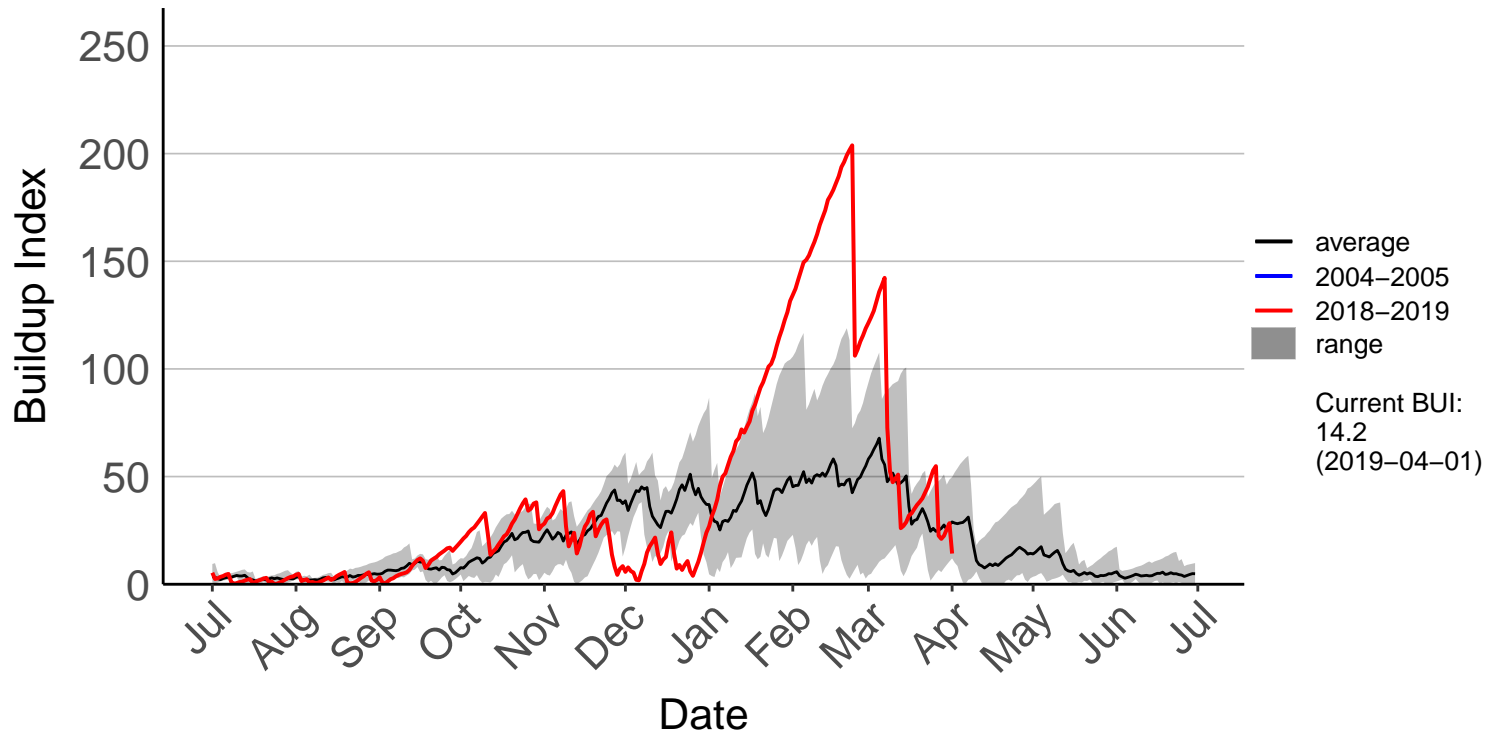

Awatere Valley, Dashwood Raws

Blenheim Aero Aws

Cape Campbell SYNOP

Glenveigh Kaikoura Raws

Kaikoura SYNOP

Kenepuru Head Raws

Koromiko Raws

Landsdowne Raws

Lower Wairau Raws

Mid Awatere Valley Raws

Molesworth Raws

Onamalutu Raws

Opua Bay Raws – DISCONTINUED

Pudding Hill Raws

Rai Valley Raws

Tor Darroch Raws