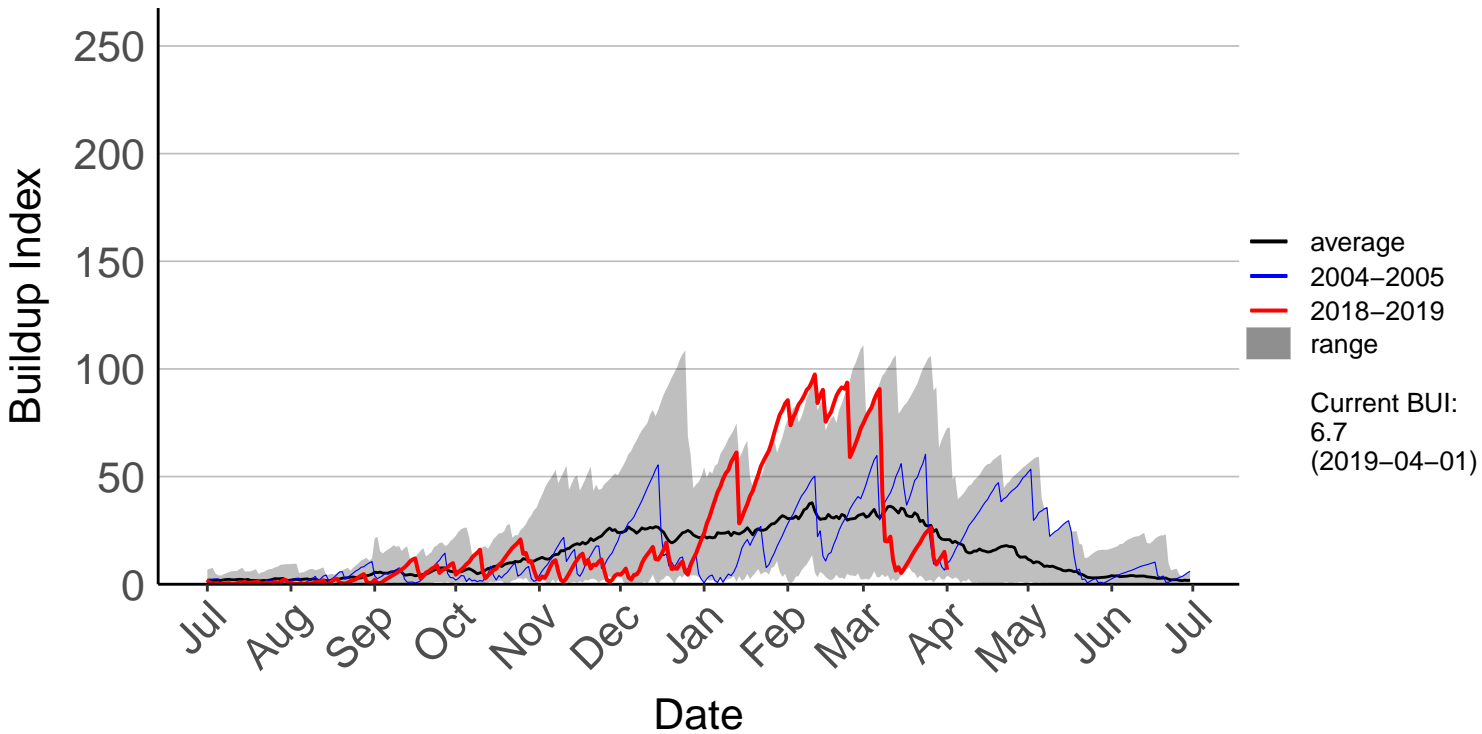

Lower Wairau Raws

Mid Awatere Valley Raws

Molesworth Raws

Onamalutu Raws

Opua Bay Raws – DISCONTINUED

Pudding Hill Raws

Rai Valley Raws

Tor Darroch Raws