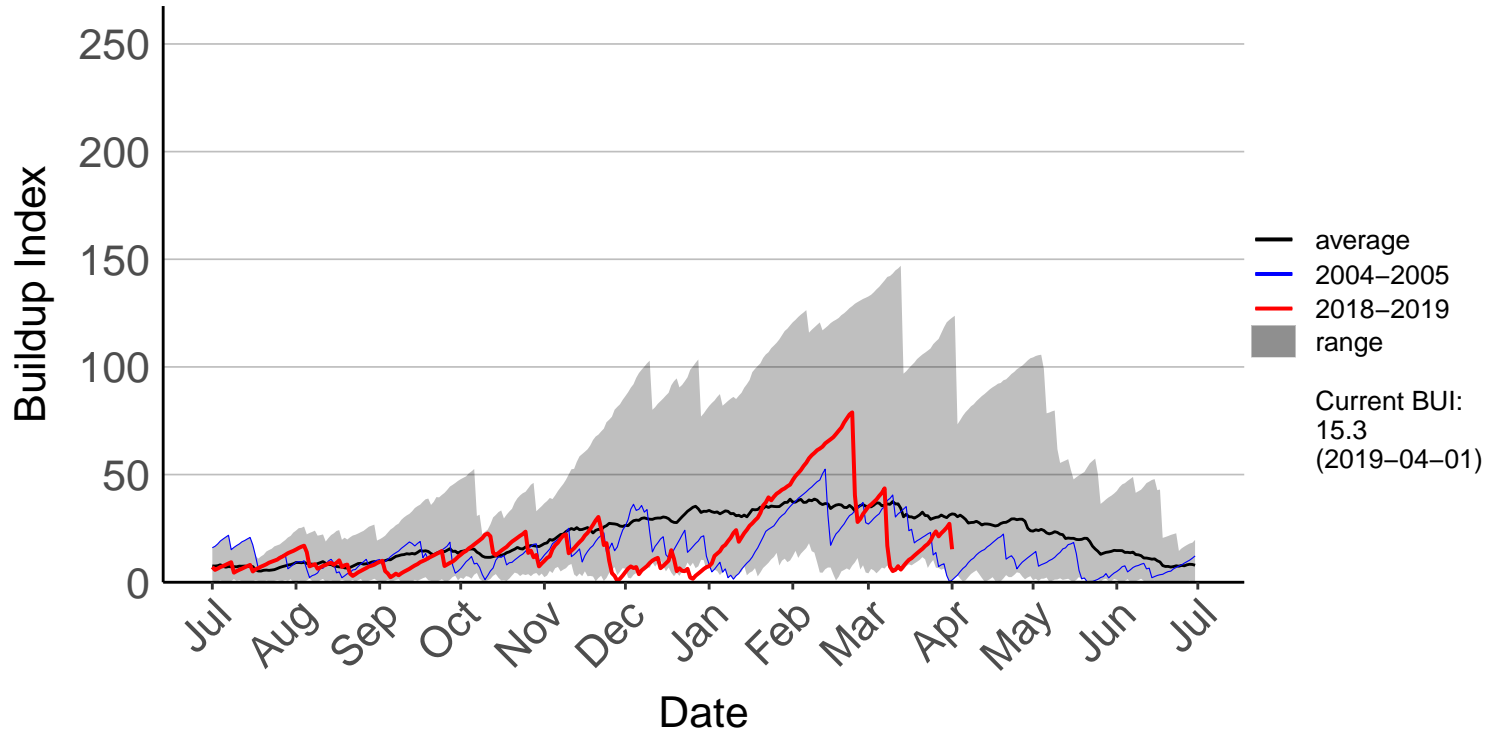

Awatere Valley, Dashwood Raws

Blenheim Aero Aws

Cape Campbell SYNOP

Glenveigh Kaikoura Raws

Kaikoura SYNOP

Kenepuru Head Raws

Koromiko Raws

Landsdowne Raws

Lower Wairau Raws

Mid Awatere Valley Raws

Molesworth Raws

Onamalutu Raws

Opua Bay Raws – DISCONTINUED

Pudding Hill Raws

Rai Valley Raws

Tor Darroch Raws