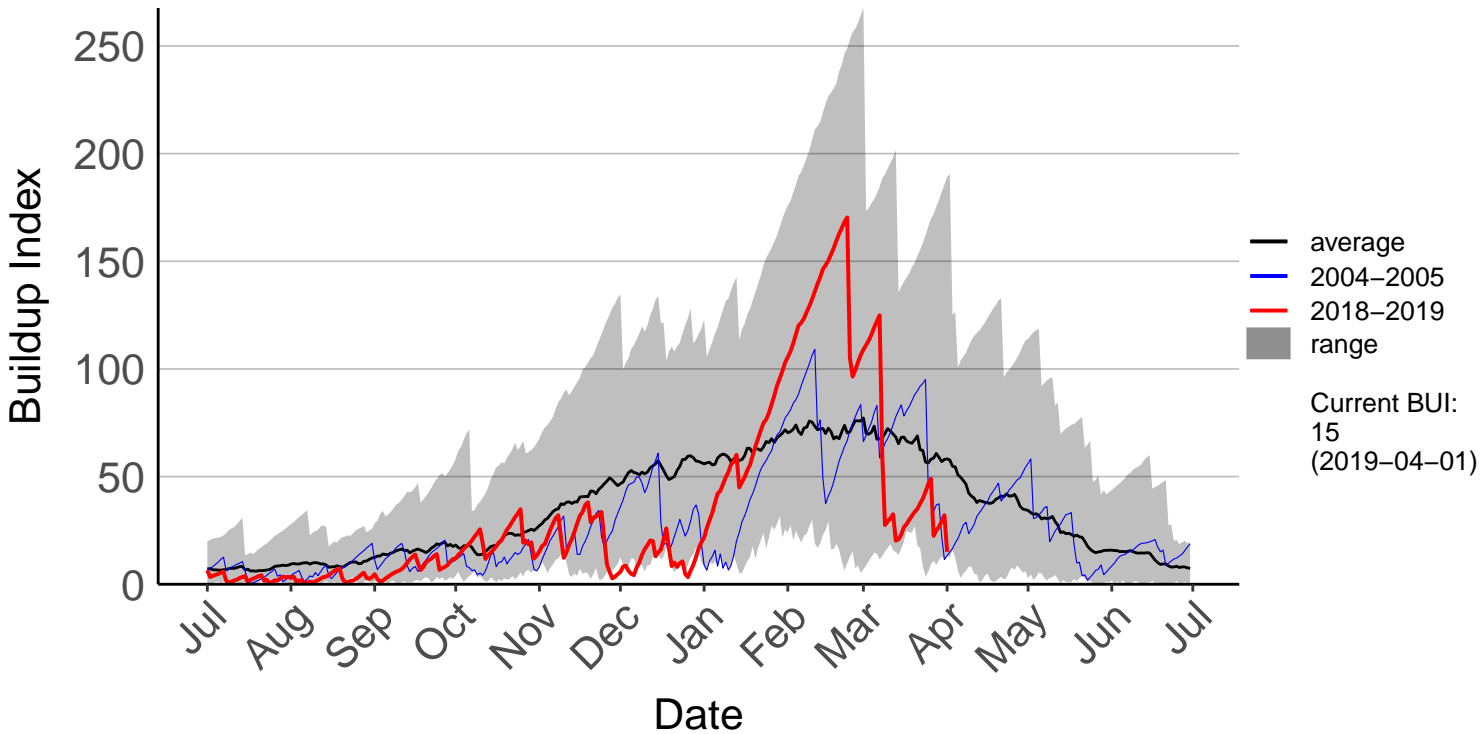

Awatere Valley, Dashwood Raws

Blenheim Aero Aws

Cape Campbell SYNOP

Glenveigh Kaikoura Raws

Kaikoura SYNOP

Kenepuru Head Raws

Koromiko Raws

Landsdowne Raws

Lower Wairau Raws

Mid Awatere Valley Raws

Molesworth Raws

Onamalutu Raws

Opua Bay Raws – DISCONTINUED

Pudding Hill Raws

Rai Valley Raws

Tor Darroch Raws