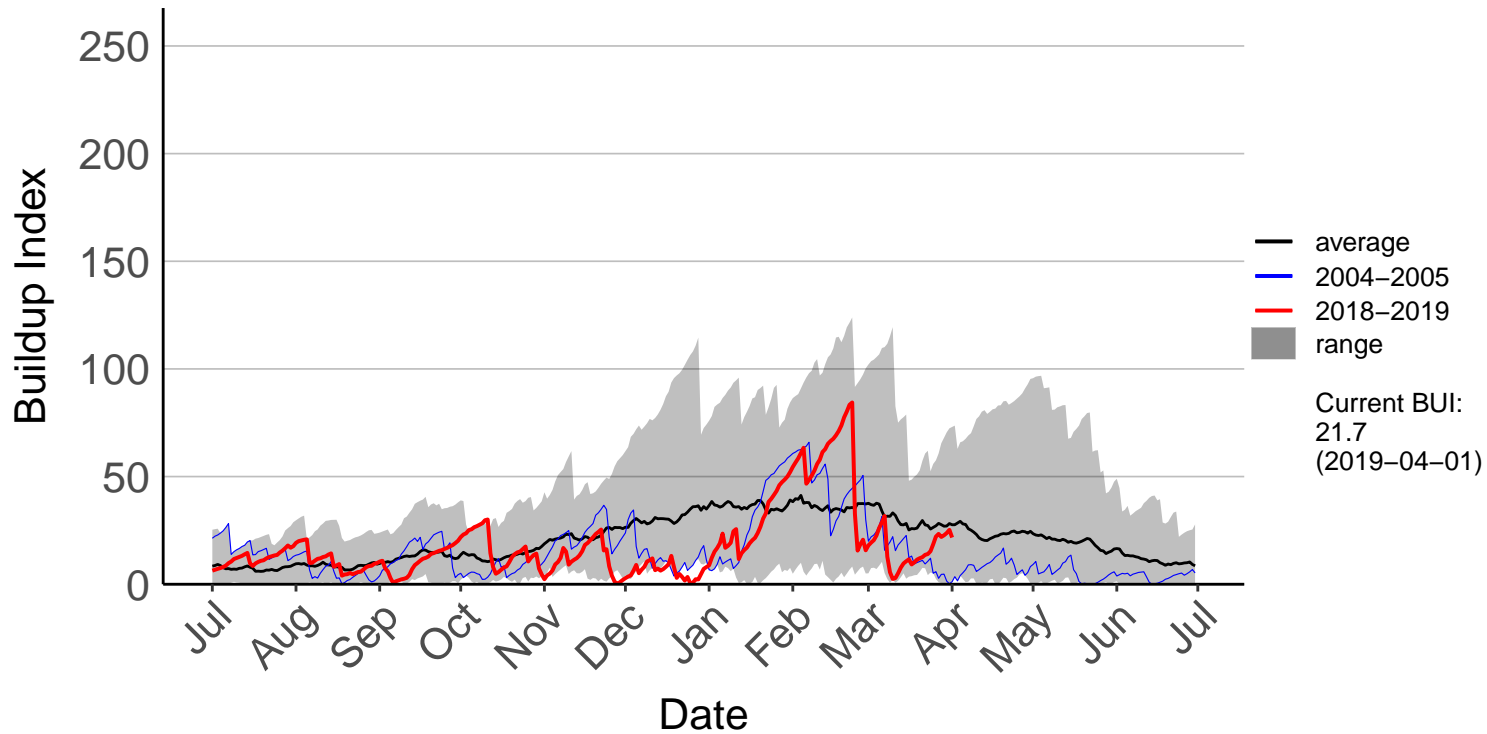

Awatere Valley, Dashwood Raws

Blenheim Aero Aws

Cape Campbell SYNOP

Glenveigh Kaikoura Raws

Kaikoura SYNOP

Kenepuru Head Raws

Koromiko Raws

Landsdowne Raws

Lower Wairau Raws

Mid Awatere Valley Raws

Molesworth Raws

Onamalutu Raws

Opua Bay Raws – DISCONTINUED

Pudding Hill Raws

Rai Valley Raws

Tor Darroch Raws