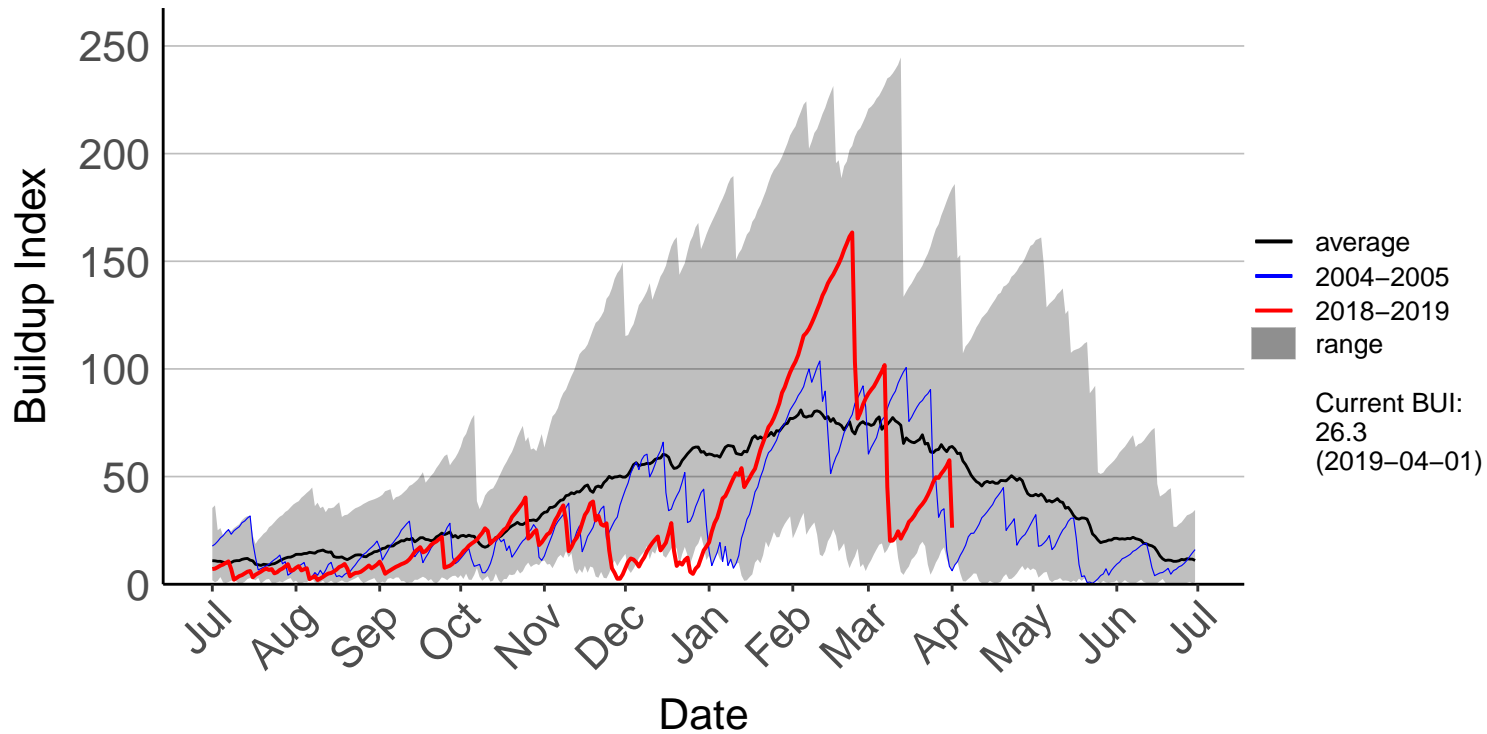

Awatere Valley, Dashwood Raws

Blenheim Aero Aws

Cape Campbell SYNOP

Glenveigh Kaikoura Raws

Kaikoura SYNOP

Kenepuru Head Raws

Koromiko Raws

Landsdowne Raws

Lower Wairau Raws

Mid Awatere Valley Raws

Molesworth Raws

Onamalutu Raws

Opua Bay Raws – DISCONTINUED

Pudding Hill Raws

Rai Valley Raws

Tor Darroch Raws