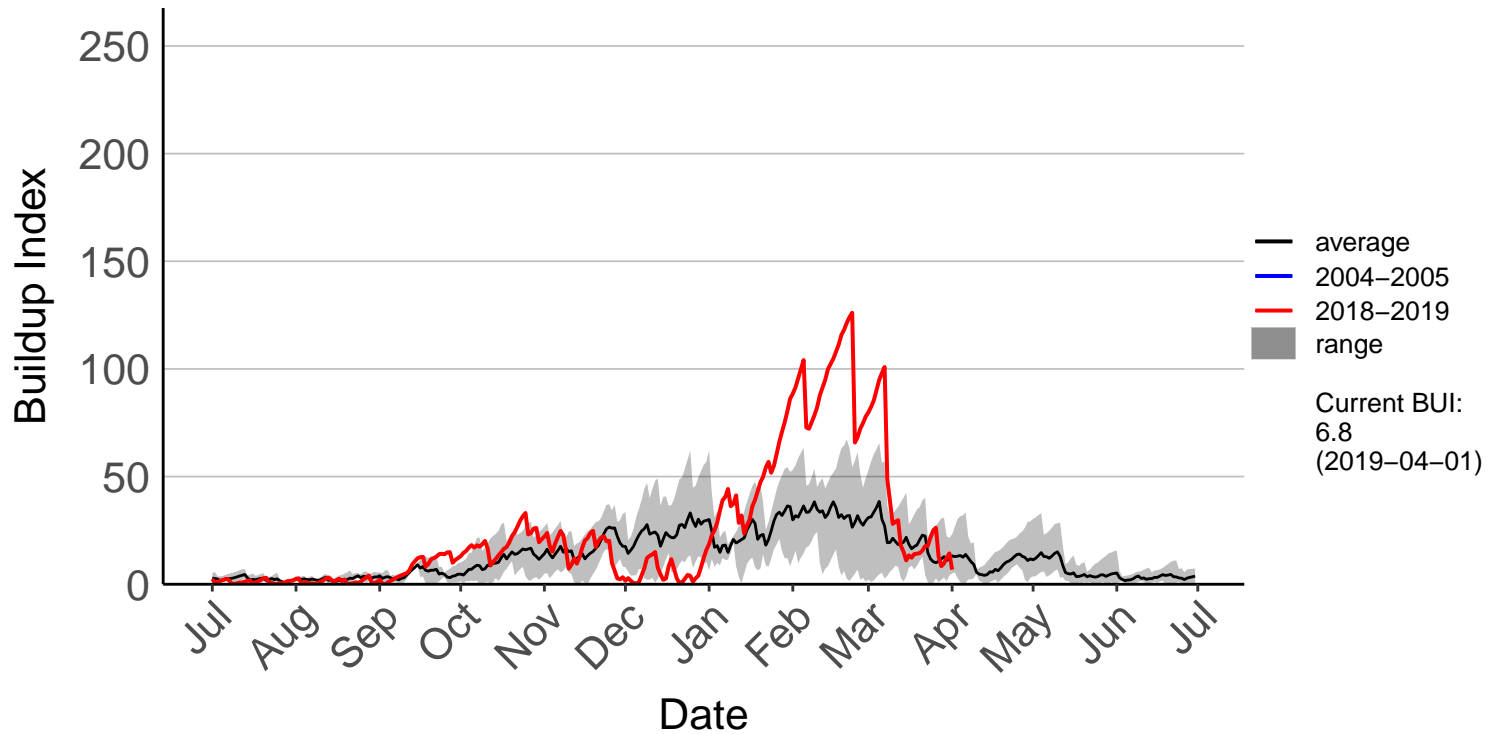

Lower Wairau Raws

Mid Awatere Valley Raws

Molesworth Raws

Onamalutu Raws

Opua Bay Raws – DISCONTINUED

Pudding Hill Raws

Rai Valley Raws

Tor Darroch Raws