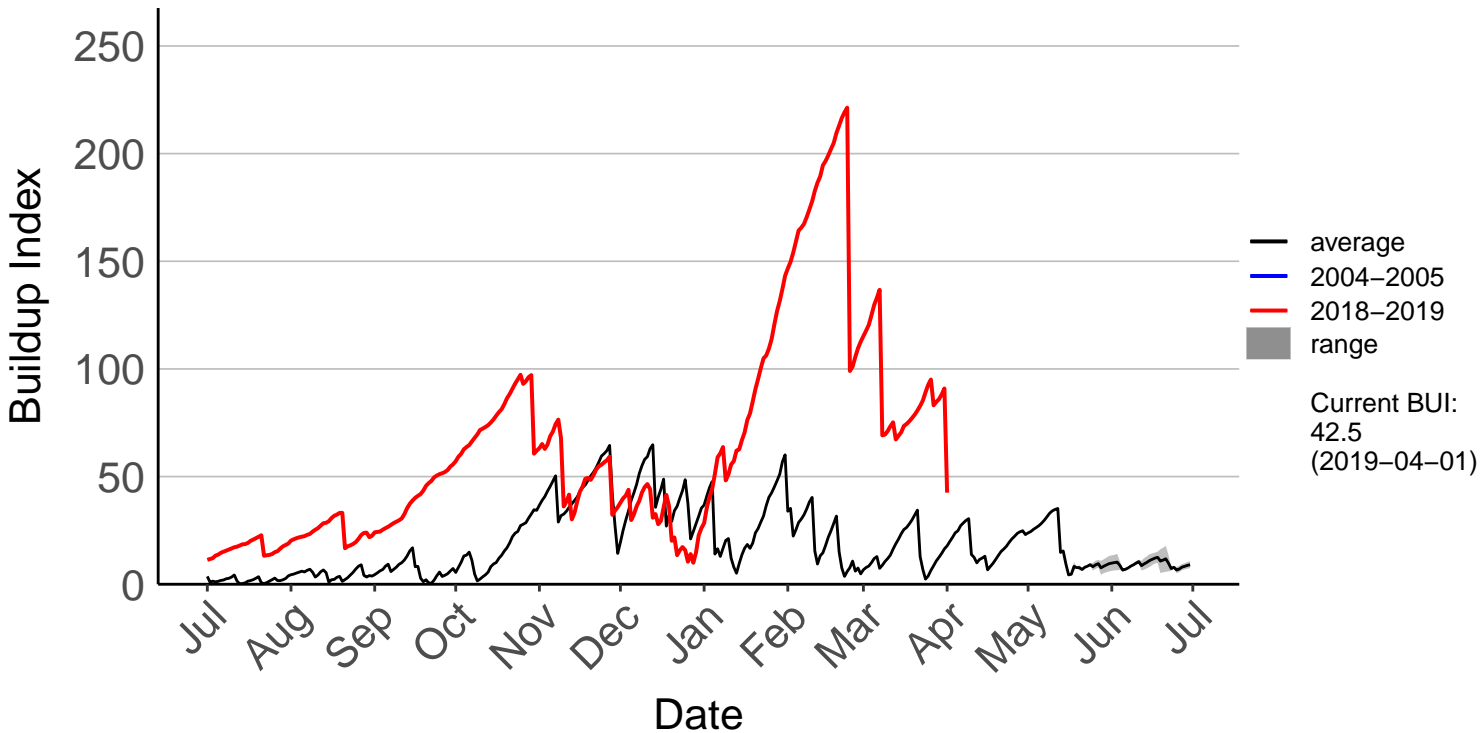

Awatere Valley, Dashwood Raws

Blenheim Aero Aws

Cape Campbell SYNOP

Glenveigh Kaikoura Raws

Kaikoura SYNOP

Kenepuru Head Raws

Koromiko Raws

Landsdowne Raws

Lower Wairau Raws

Mid Awatere Valley Raws

Molesworth Raws

Onamalutu Raws

Opua Bay Raws – DISCONTINUED

Pudding Hill Raws

Rai Valley Raws

Tor Darroch Raws