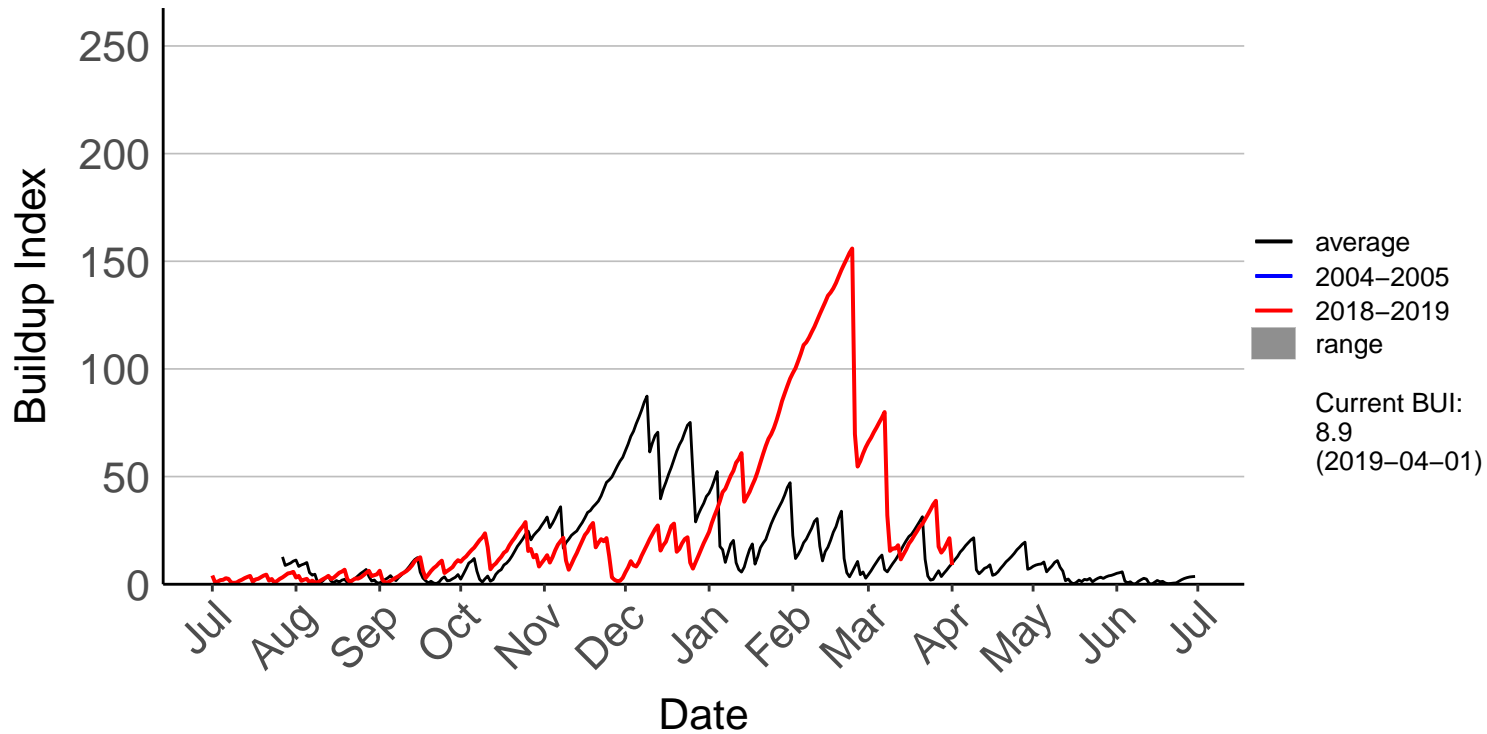

Awatere Valley, Dashwood Raws

Blenheim Aero Aws

Cape Campbell SYNOP

Glenveigh Kaikoura Raws

Kaikoura SYNOP

Kenepuru Head Raws

Koromiko Raws

Landsdowne Raws

Lower Wairau Raws

Mid Awatere Valley Raws

Molesworth Raws

Onamalutu Raws

Opua Bay Raws – DISCONTINUED

Pudding Hill Raws

Rai Valley Raws

Tor Darroch Raws