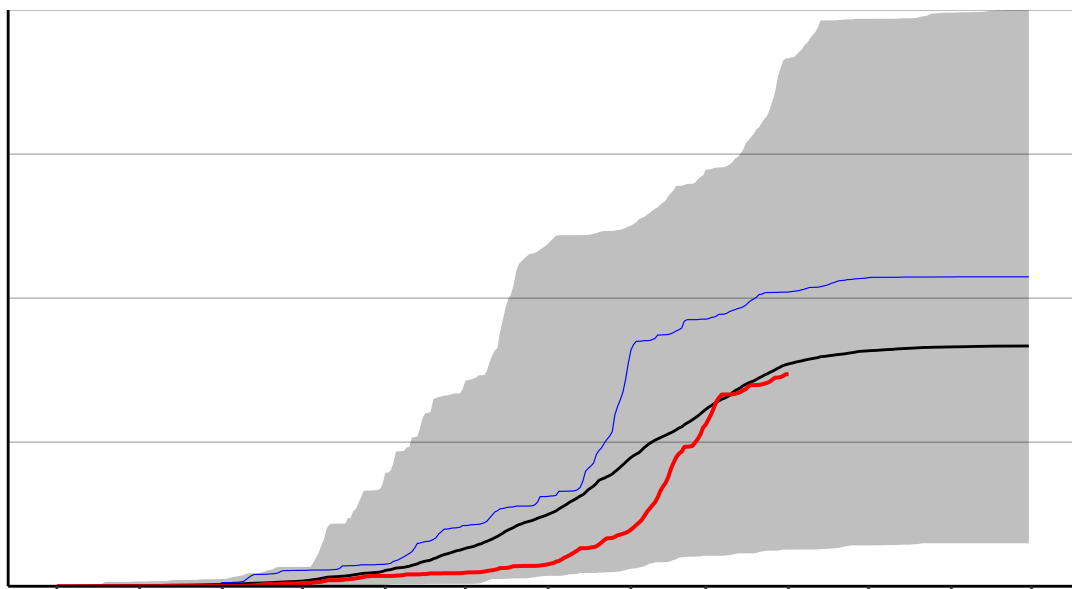

Clevedon Coast Raws

Cumulative Fire Severity Rating

800
600
400
200
0

Jul Aug Sep Oct Nov Dec Jan Feb Mar Apr May Jun Jul

Date

- average
- 2004–2005
- 2018–2019
- range

Current CDSR:
272.2
(2019-04-01)

Cornwallis Depot Raws

Great Barrier Island Raws

Kaipara Raws

Cumulative Fire Severity Rating

- average
- 2004-2005
- 2018-2019
- range

Current CDSR:
404.3
(2019-04-01)

Mahurangi Forest Raws

Patumahoe Raws

Cumulative Fire Severity Rating

800
600
400
200
0

— average
— 2004–2005
— 2018–2019
■ range

Current CDSR:
294.4
(2019-04-01)

Date

Jul Aug Sep Oct Nov Dec Jan Feb Mar Apr May Jun Jul

Waharau Raws

Woodhill Raws

Cumulative Fire Severity Rating