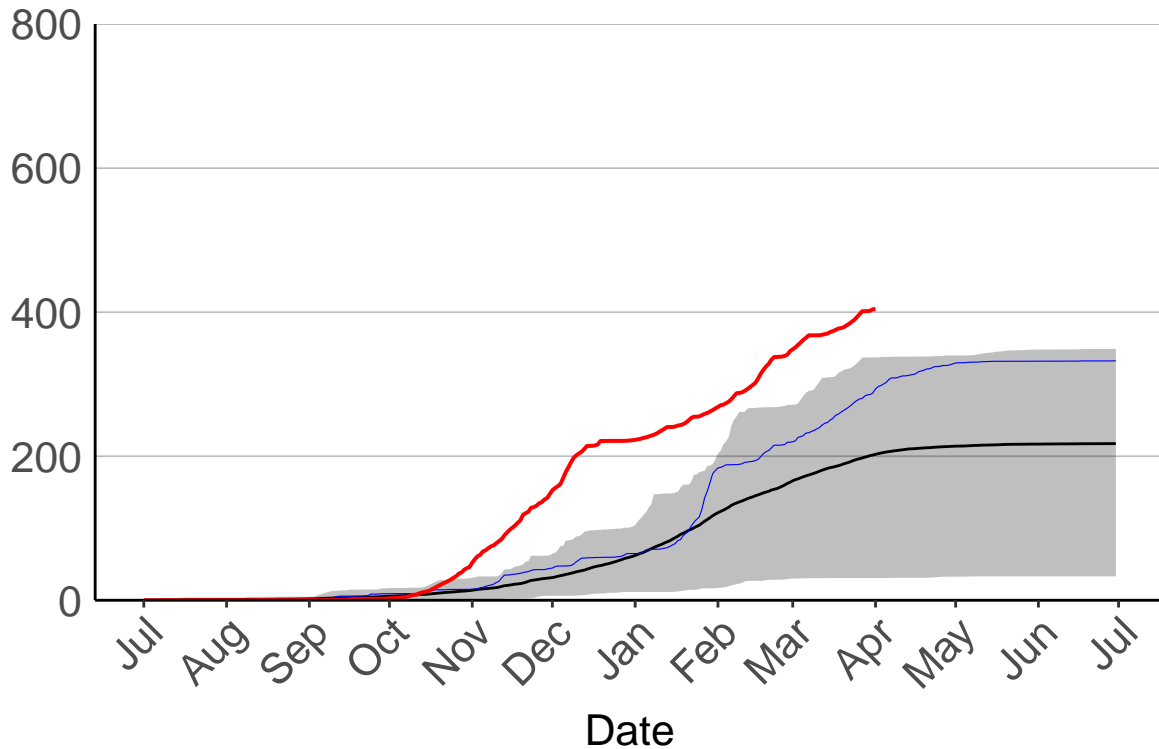

Clevedon Coast Raws

Cumulative Fire Severity Rating

800
600
400
200
0

Jul Aug Sep Oct Nov Dec Jan Feb Mar Apr May Jun Jul

Date

- average
- 2004–2005
- 2018–2019
- range

Current CDSR:
272.2
(2019-04-01)

Cornwallis Depot Raws

Great Barrier Island Raws

Kaipara Raws

Cumulative Fire Severity Rating

- average
- 2004-2005
- 2018-2019
- range

Current CDSR:
404.3
(2019-04-01)

Mahurangi Forest Raws

Patumahoe Raws

Cumulative Fire Severity Rating

800
600
400
200
0

— average
— 2004–2005
— 2018–2019
■ range

Current CDSR:
294.4
(2019-04-01)

Date

Jul Aug Sep Oct Nov Dec Jan Feb Mar Apr May Jun Jul

Waharau Raws

Woodhill Raws

Cumulative Fire Severity Rating