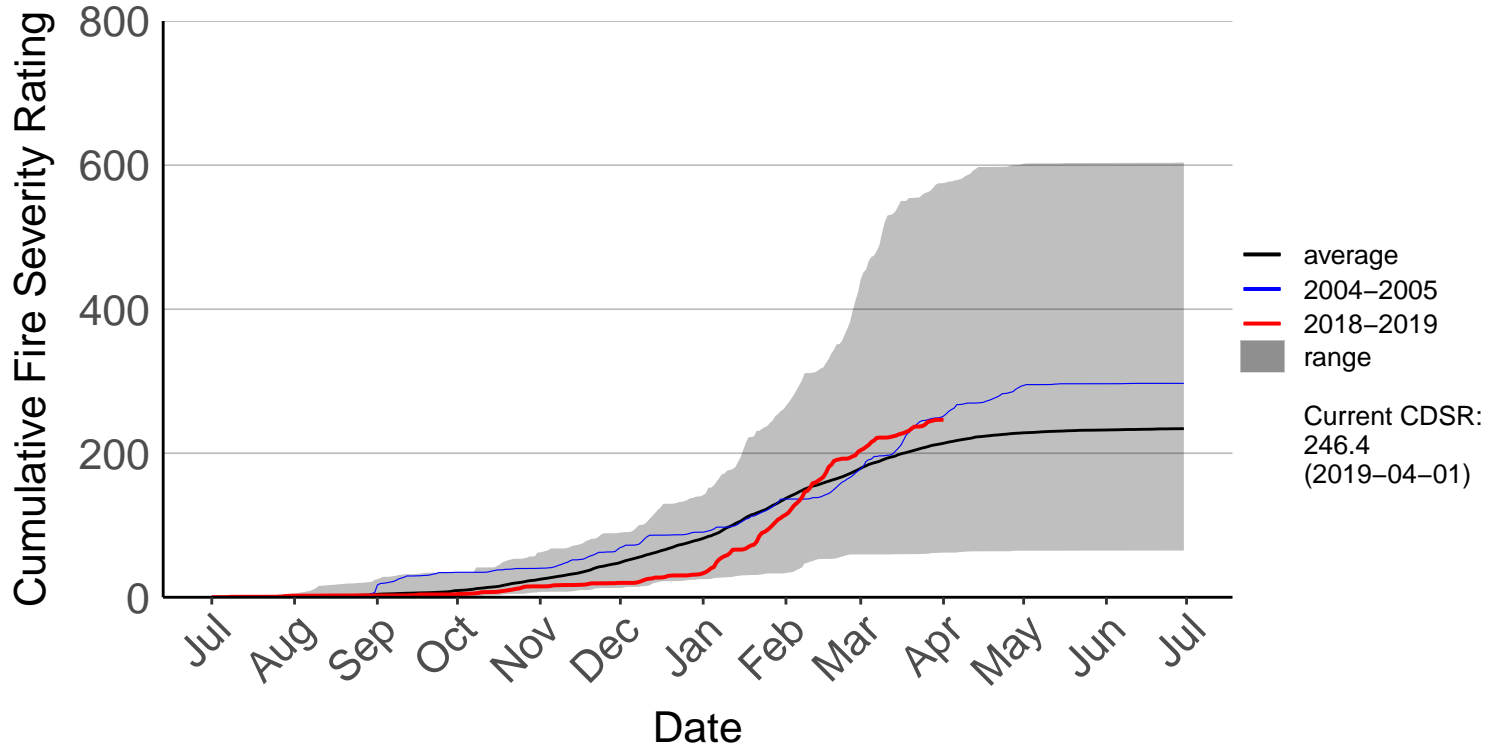

Clevedon Coast Raws

Cumulative Fire Severity Rating

800
600
400
200
0

Jul Aug Sep Oct Nov Dec Jan Feb Mar Apr May Jun Jul

Date

- average
- 2004–2005
- 2018–2019
- range

Current CDSR:
272.2
(2019-04-01)

Cornwallis Depot Raws

Great Barrier Island Raws

Kaipara Raws

Cumulative Fire Severity Rating

- average
- 2004-2005
- 2018-2019
- range

Current CDSR:
404.3
(2019-04-01)

Mahurangi Forest Raws

Patumahoe Raws

Cumulative Fire Severity Rating

800
600
400
200
0

— average
— 2004–2005
— 2018–2019
■ range

Current CDSR:
294.4
(2019-04-01)

Date

Jul Aug Sep Oct Nov Dec Jan Feb Mar Apr May Jun Jul

Waharau Raws

Woodhill Raws

Cumulative Fire Severity Rating