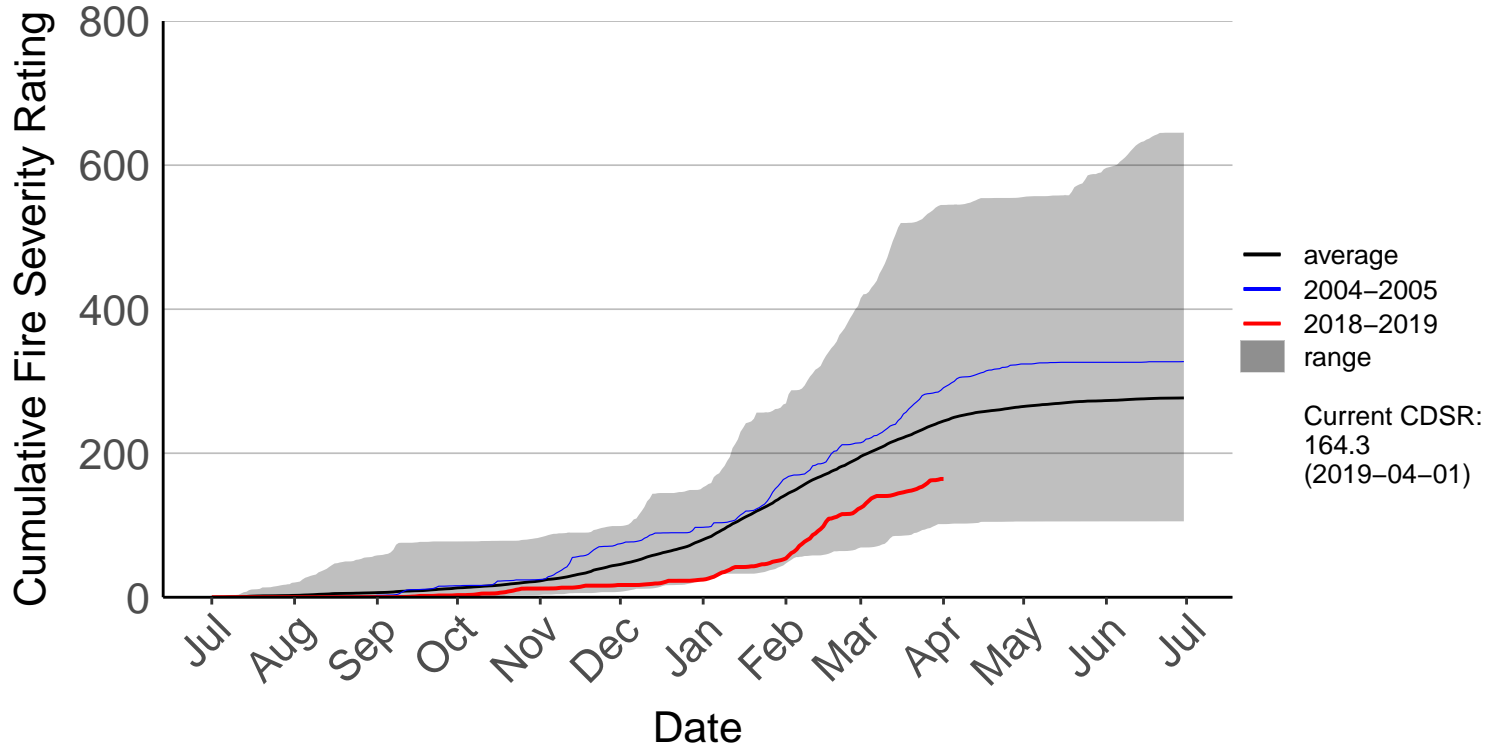

Clevedon Coast Raws

Cumulative Fire Severity Rating

800
600
400
200
0

Jul Aug Sep Oct Nov Dec Jan Feb Mar Apr May Jun Jul

Date

- average
- 2004–2005
- 2018–2019
- range

Current CDSR:
272.2
(2019-04-01)

Cornwallis Depot Raws

Great Barrier Island Raws

Kaipara Raws

Cumulative Fire Severity Rating

- average
- 2004-2005
- 2018-2019
- range

Current CDSR:
404.3
(2019-04-01)

Mahurangi Forest Raws

Patumahoe Raws

Cumulative Fire Severity Rating

800
600
400
200
0

— average
— 2004–2005
— 2018–2019
■ range

Current CDSR:
294.4
(2019-04-01)

Date

Jul Aug Sep Oct Nov Dec Jan Feb Mar Apr May Jun Jul

Waharau Raws

Woodhill Raws

Cumulative Fire Severity Rating