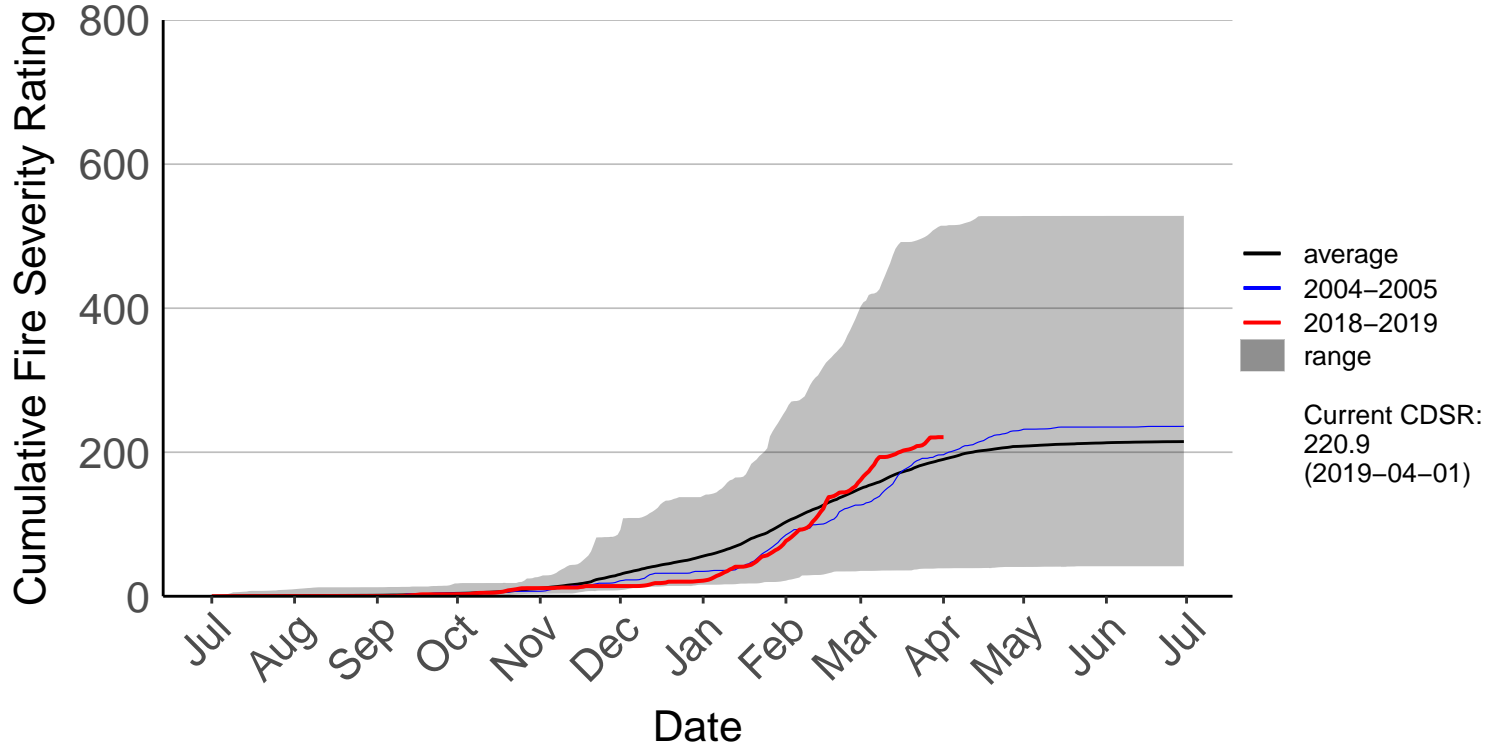

Clevedon Coast Raws

Cumulative Fire Severity Rating

800
600
400
200
0

Jul Aug Sep Oct Nov Dec Jan Feb Mar Apr May Jun Jul

Date

- average
- 2004–2005
- 2018–2019
- range

Current CDSR:
272.2
(2019-04-01)

Cornwallis Depot Raws

Great Barrier Island Raws

Kaipara Raws

Cumulative Fire Severity Rating

- average
- 2004-2005
- 2018-2019
- range

Current CDSR:
404.3
(2019-04-01)

Mahurangi Forest Raws

Patumahoe Raws

Cumulative Fire Severity Rating

800
600
400
200
0

— average
— 2004–2005
— 2018–2019
■ range

Current CDSR:
294.4
(2019-04-01)

Date

Jul Aug Sep Oct Nov Dec Jan Feb Mar Apr May Jun Jul

Waharau Raws

Woodhill Raws

Cumulative Fire Severity Rating

800
600
400
200
0

Jul Aug Sep Oct Nov Dec Jan Feb Mar Apr May Jun Jul

Date

- average
- 2004–2005
- 2018–2019
- range

Current CDSR:
210.7
(2019-04-01)