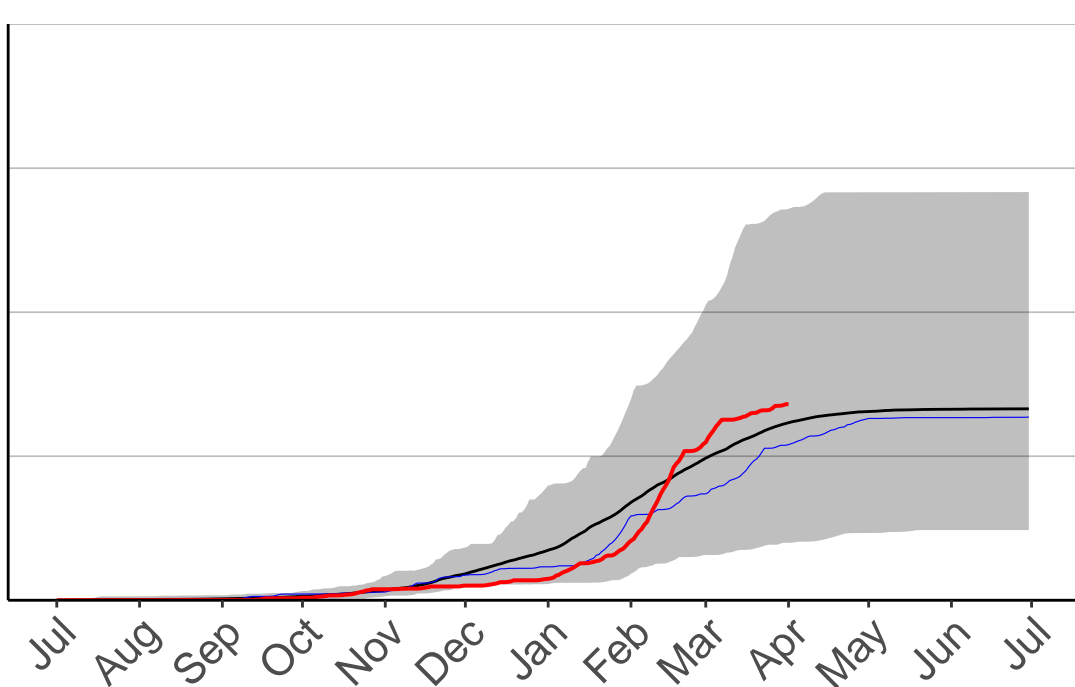

Clevedon Coast Raws

Cumulative Fire Severity Rating

800
600
400
200
0

Jul Aug Sep Oct Nov Dec Jan Feb Mar Apr May Jun Jul

Date

- average
- 2004–2005
- 2018–2019
- range

Current CDSR:
272.2
(2019-04-01)

Cornwallis Depot Raws

Great Barrier Island Raws

Kaipara Raws

Cumulative Fire Severity Rating

- average
- 2004-2005
- 2018-2019
- range

Current CDSR:
404.3
(2019-04-01)

Mahurangi Forest Raws

Patumahoe Raws

Cumulative Fire Severity Rating

800
600
400
200
0

— average
— 2004–2005
— 2018–2019
■ range

Current CDSR:
294.4
(2019-04-01)

Date

Jul Aug Sep Oct Nov Dec Jan Feb Mar Apr May Jun Jul

Waharau Raws

Woodhill Raws

Cumulative Fire Severity Rating