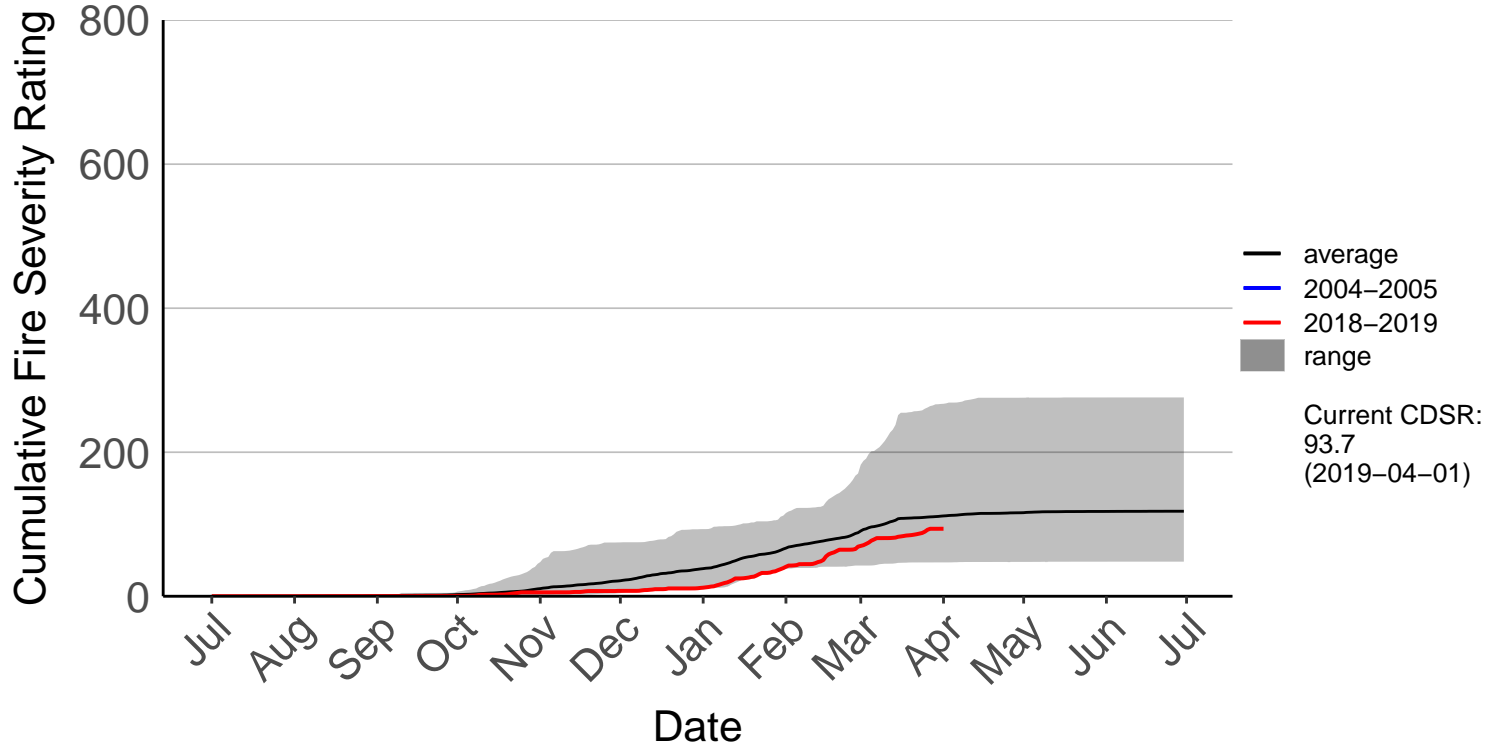

Clevedon Coast Raws

Cumulative Fire Severity Rating

800
600
400
200
0

Jul Aug Sep Oct Nov Dec Jan Feb Mar Apr May Jun Jul

Date

- average
- 2004–2005
- 2018–2019
- range

Current CDSR:
272.2
(2019-04-01)

Cornwallis Depot Raws

Great Barrier Island Raws

Kaipara Raws

Cumulative Fire Severity Rating

- average
- 2004-2005
- 2018-2019
- range

Current CDSR:
404.3
(2019-04-01)

Mahurangi Forest Raws

Patumahoe Raws

Cumulative Fire Severity Rating

800
600
400
200
0

— average
— 2004–2005
— 2018–2019
■ range

Current CDSR:
294.4
(2019-04-01)

Date

Jul Aug Sep Oct Nov Dec Jan Feb Mar Apr May Jun Jul

Waharau Raws

Woodhill Raws

Cumulative Fire Severity Rating