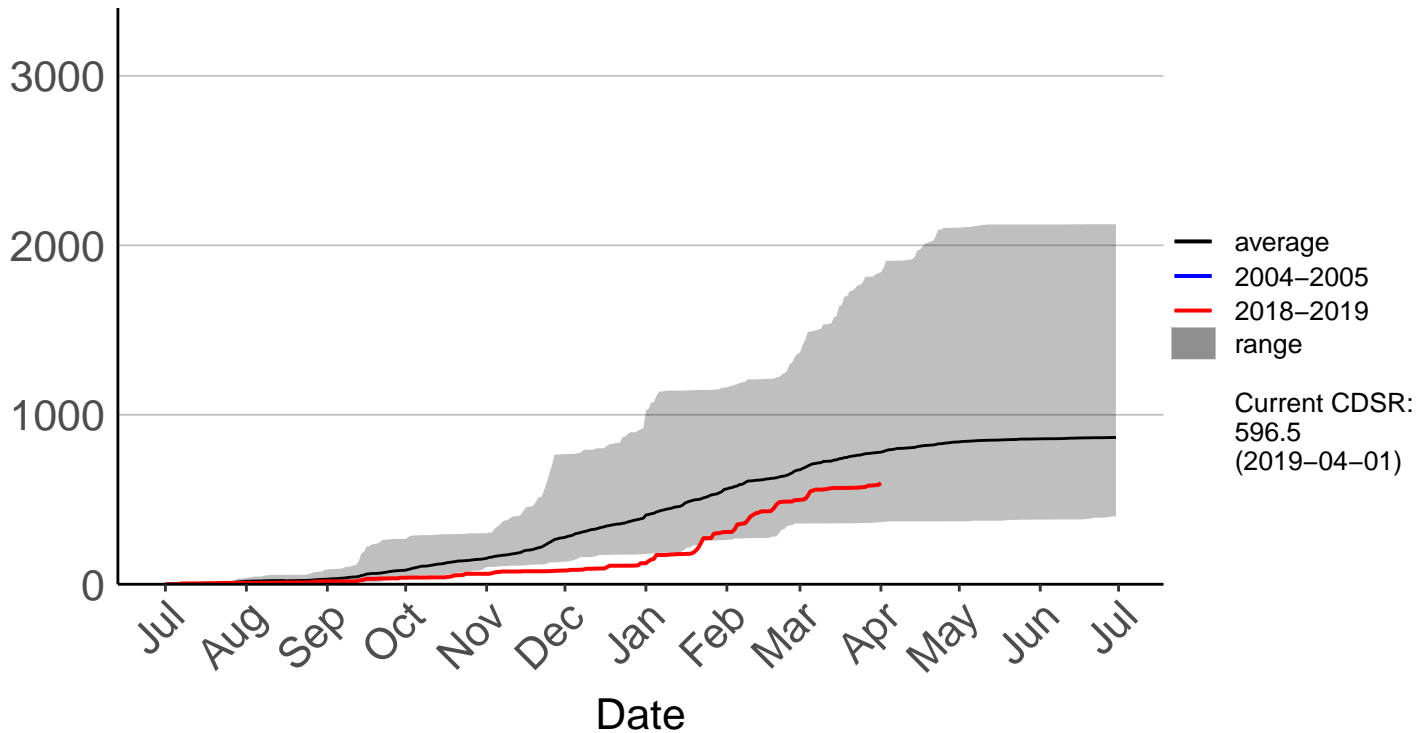

Lauder Ews

Cumulative Fire Severity Rating

Macrae's Raws

Cumulative Fire Severity Rating

Millers Flat Raws

Naseby Forest Raws

Cumulative Fire Severity Rating

Nugget Point Aws – DISCONTINUED