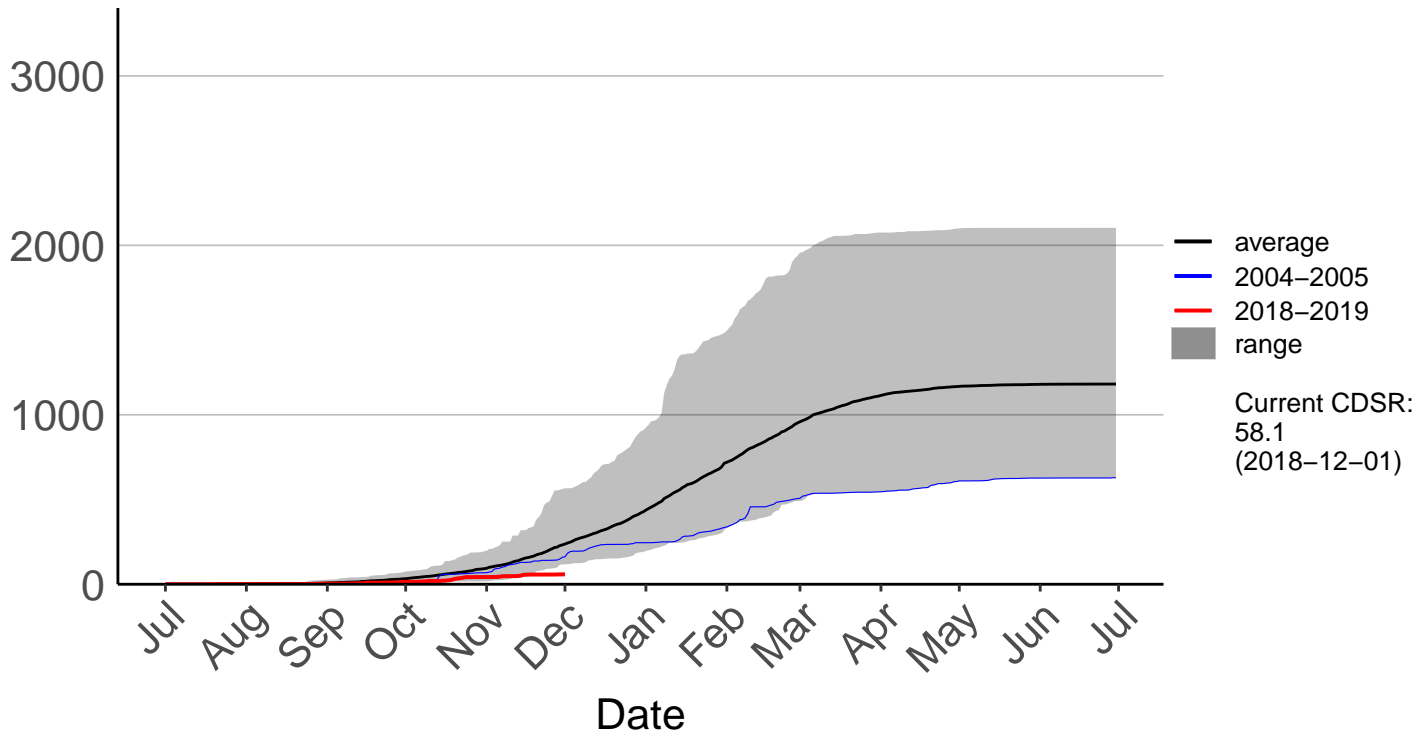

Wanaka Aero Aws – DISCONTINUED

Cumulative Fire Severity Rating