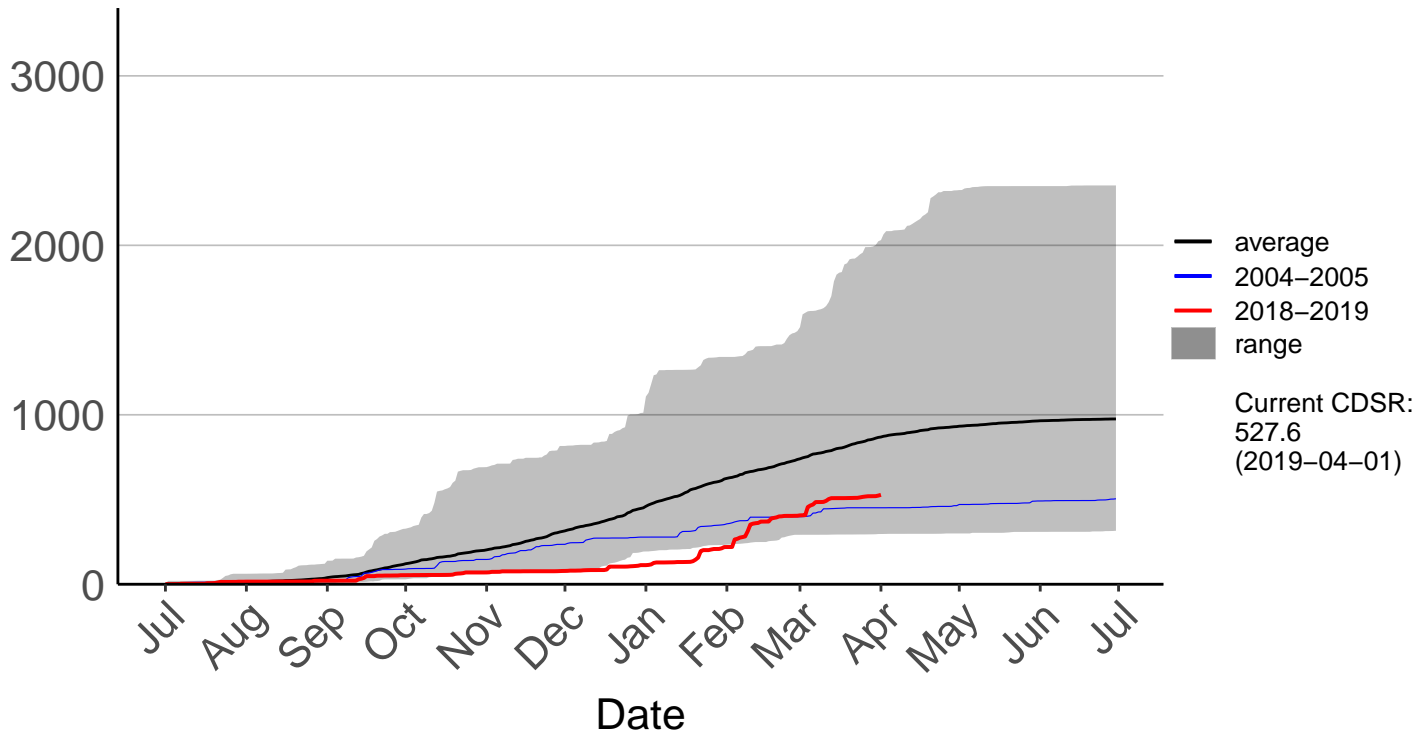

Cumulative Fire Severity Rating

Queenstown Aero SYNOP – DISCONTINUED

Cumulative Fire Severity Rating

Ranfurly Ews

Cumulative Fire Severity Rating

Rock And Pillar Raws

Cumulative Fire Severity Rating

Tapanui Raws