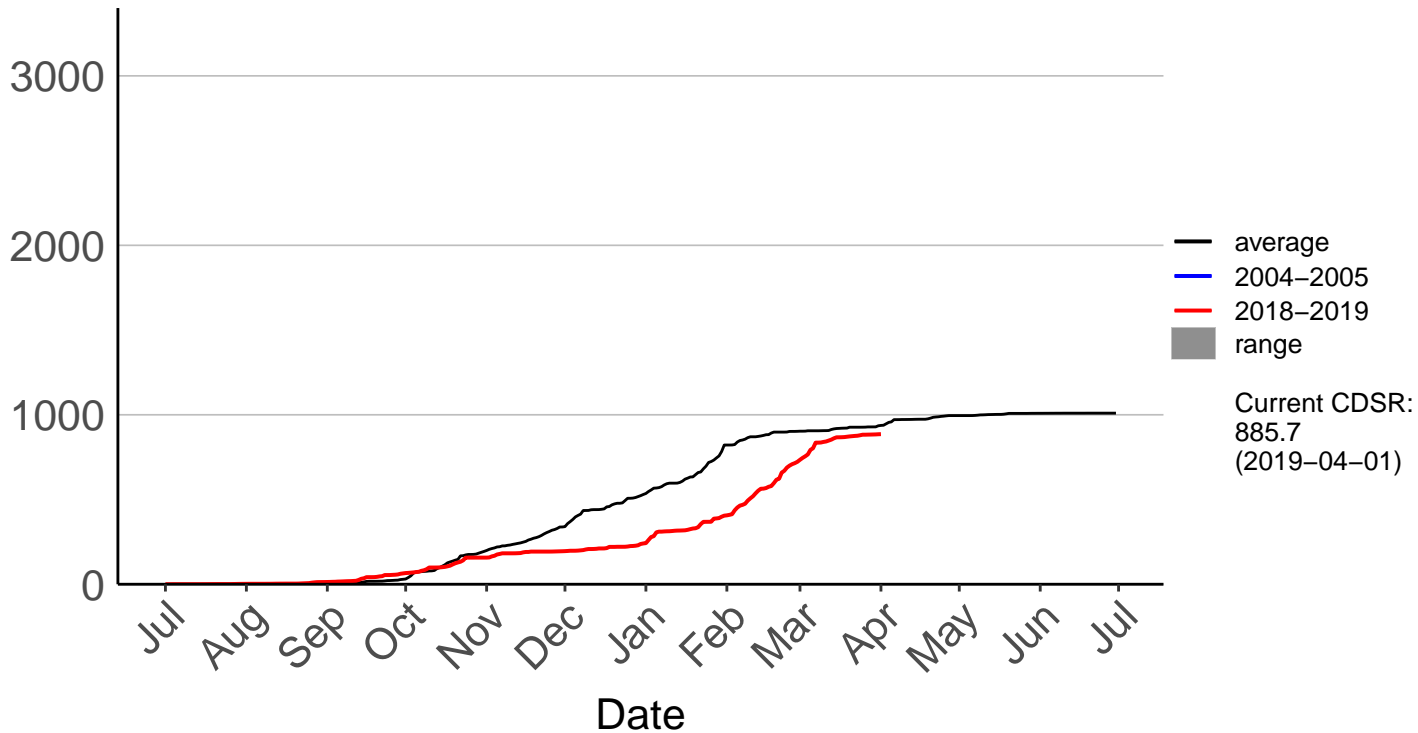

Oamaru Airport Aws – DISCONTINUED

Oamaru Aws – DISCONTINUED

Cumulative Fire Severity Rating

Oamaru North Raws

Cumulative Fire Severity Rating

Otematata Raws

Cumulative Fire Severity Rating

Queenstown Aero Raws