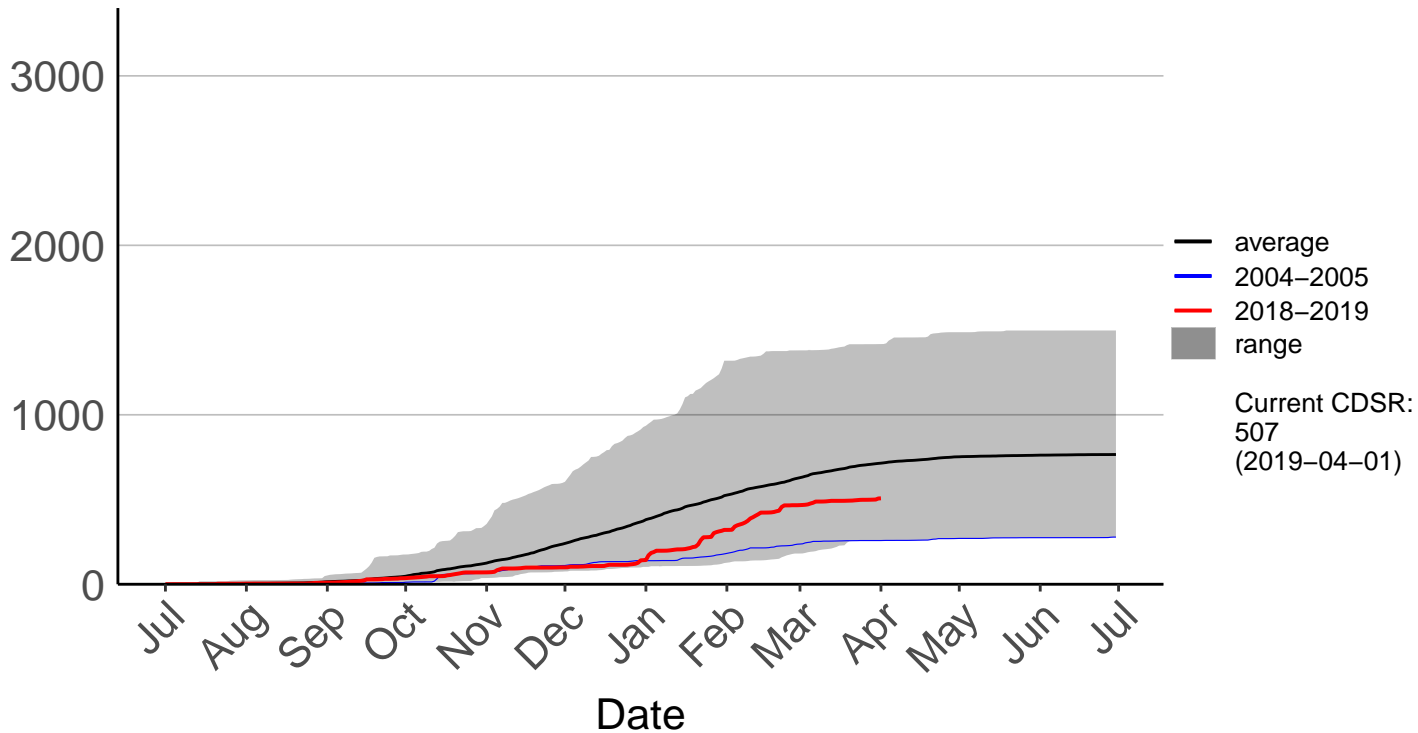

Buckland's Raws

Cumulative Fire Severity Rating

Butchers Dam Raws

Cumulative Fire Severity Rating

- average
- 2004–2005
- 2018–2019
- range

Current CDSR:
883.9
(2019-04-01)

Clyde 2 Ews

Cumulative Fire Severity Rating