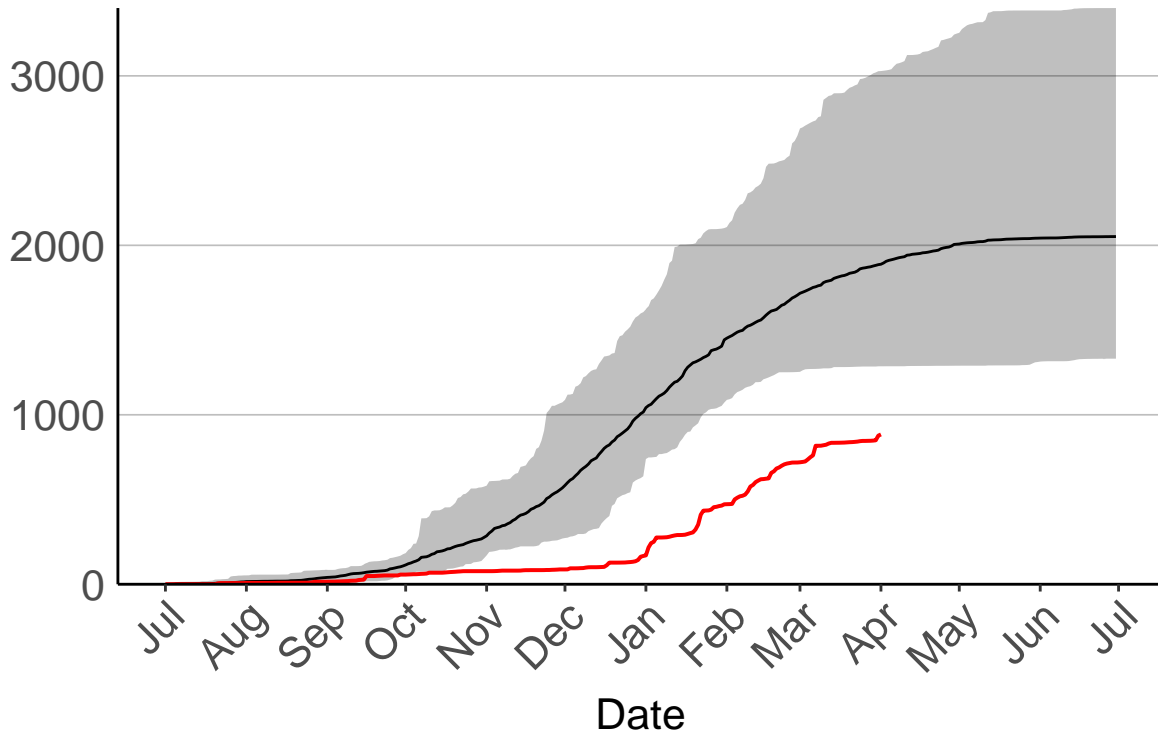

Buckland's Raws

Cumulative Fire Severity Rating

Butchers Dam Raws

Cumulative Fire Severity Rating

- average
- 2004–2005
- 2018–2019
- range

Current CDSR:
883.9
(2019-04-01)

Clyde 2 Ews

Cumulative Fire Severity Rating