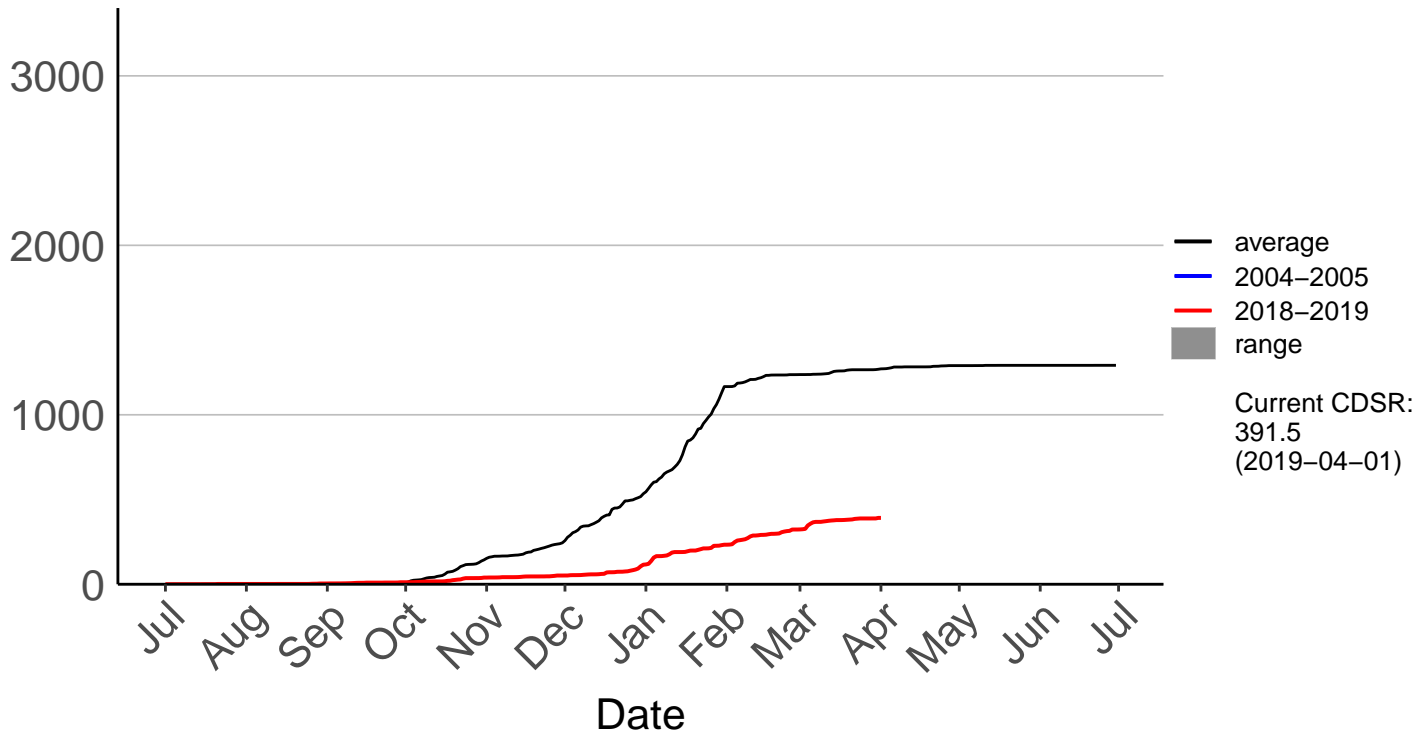

Queenstown Aero Raws

Cumulative Fire Severity Rating