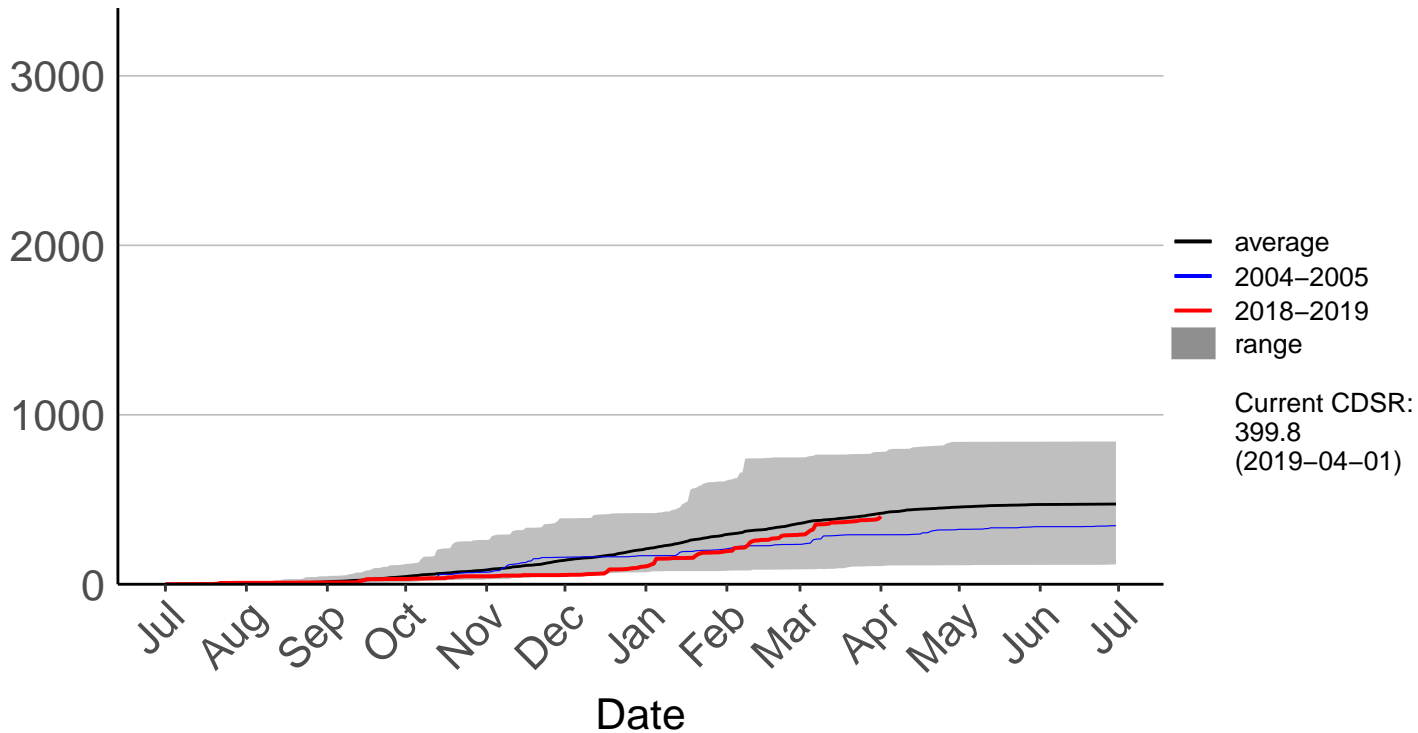

Cumulative Fire Severity Rating

Tara Hills Aws – DISCONTINUED

Cumulative Fire Severity Rating

Traquair Raws

Cumulative Fire Severity Rating

Waipahi Raws

Cumulative Fire Severity Rating

Wanaka Aero Aws – DISCONTINUED