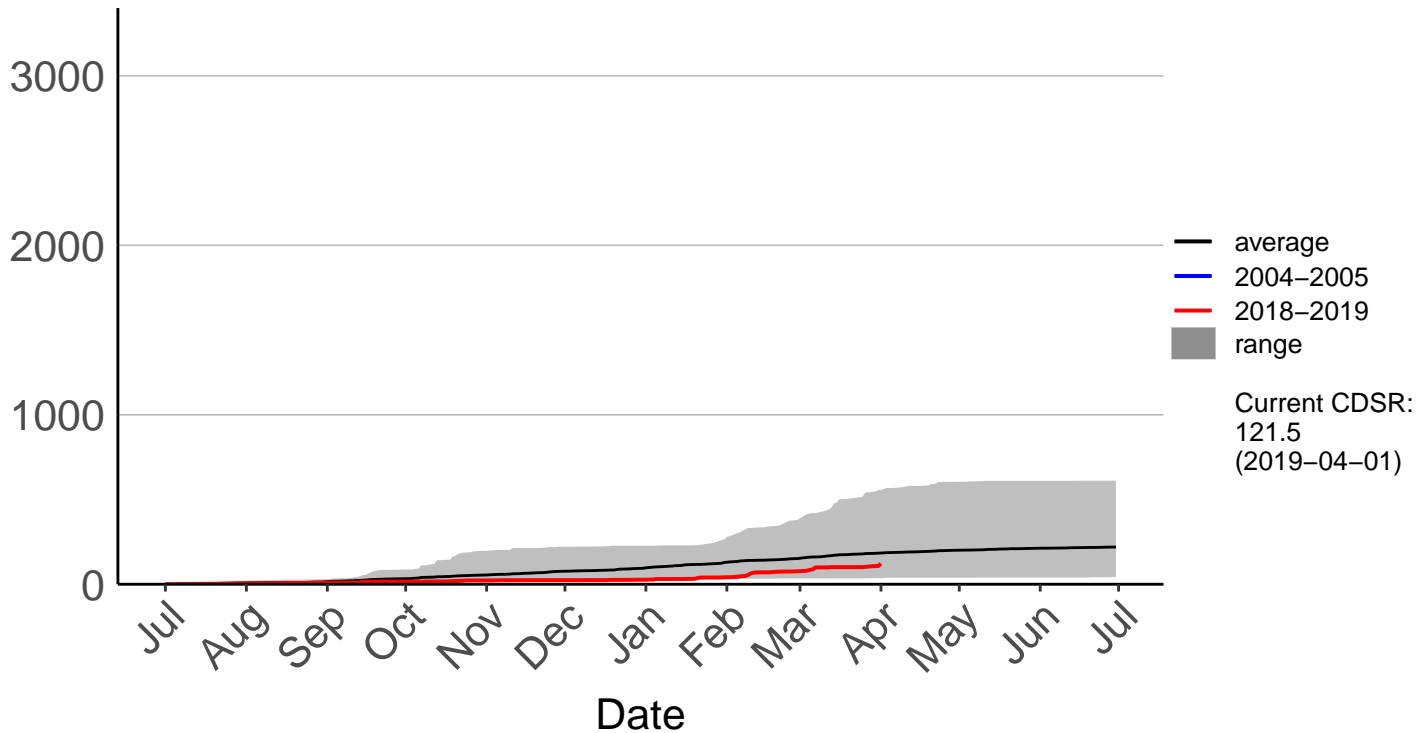

Buckland's Raws

Cumulative Fire Severity Rating

Butchers Dam Raws

Cumulative Fire Severity Rating

- average
- 2004–2005
- 2018–2019
- range

Current CDSR:
883.9
(2019-04-01)

Clyde 2 Ews

Cumulative Fire Severity Rating

Glendhu Raws

Cumulative Fire Severity Rating

Glenledi Raws

Cumulative Fire Severity Rating

Hawea Flat Raws

Cumulative Fire Severity Rating

Herbert Raws

Cumulative Fire Severity Rating