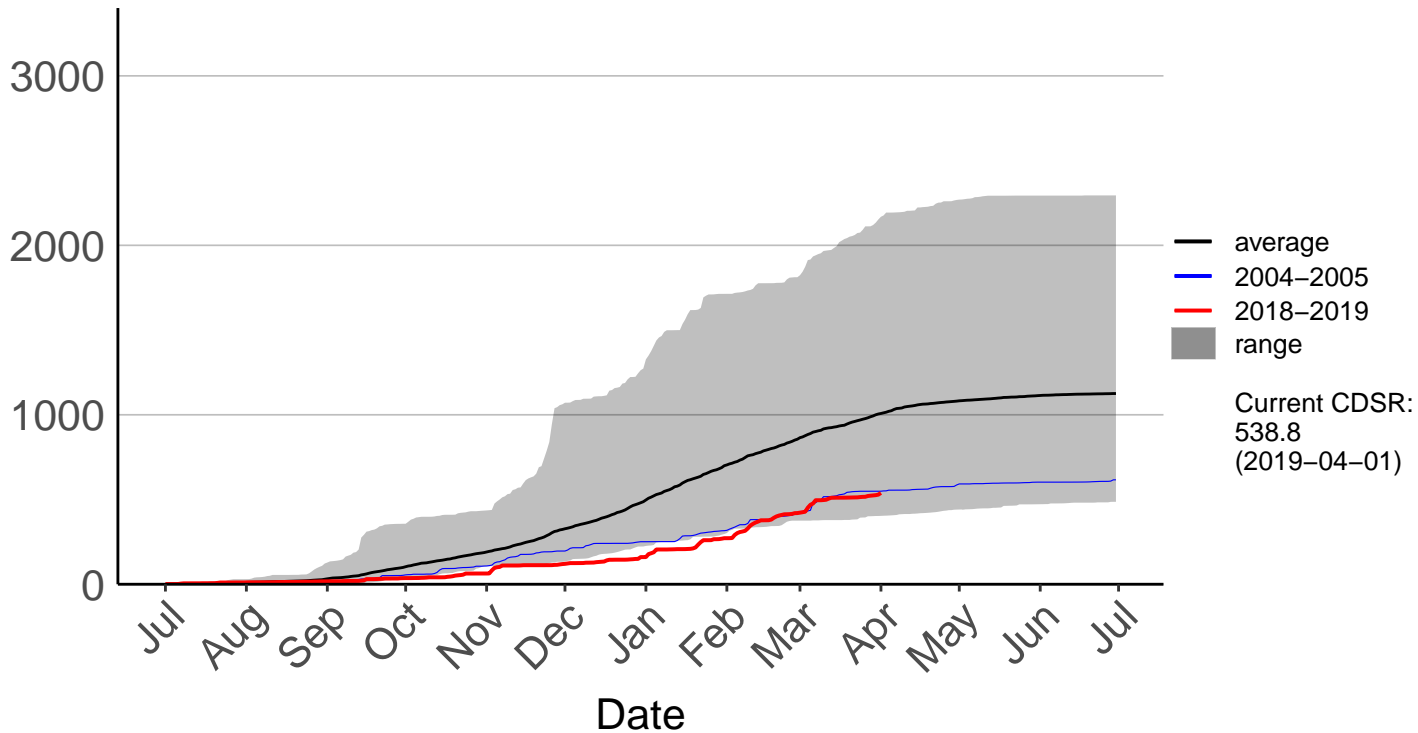

Dansey Pass Raws

Cumulative Fire Severity Rating