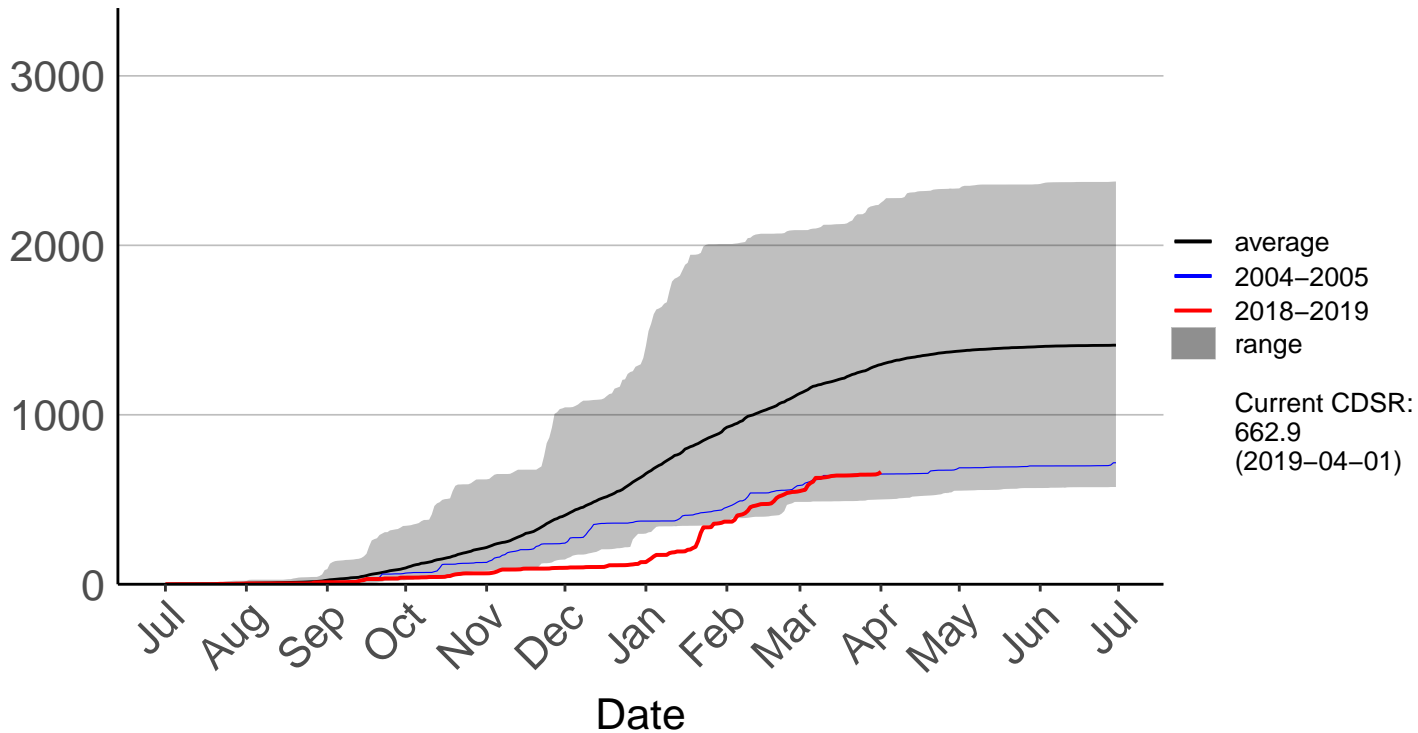

Buckland's Raws

Cumulative Fire Severity Rating

Butchers Dam Raws

Cumulative Fire Severity Rating

- average
- 2004–2005
- 2018–2019
- range

Current CDSR:
883.9
(2019-04-01)

Clyde 2 Ews

Cumulative Fire Severity Rating

Glendhu Raws

Cumulative Fire Severity Rating

Glenledi Raws

Cumulative Fire Severity Rating

Hawea Flat Raws

Cumulative Fire Severity Rating

Herbert Raws

Cumulative Fire Severity Rating

Lauder Ews

Cumulative Fire Severity Rating

Macrae's Raws

Cumulative Fire Severity Rating

Millers Flat Raws

Naseby Forest Raws

Cumulative Fire Severity Rating

Nugget Point Aws – DISCONTINUED