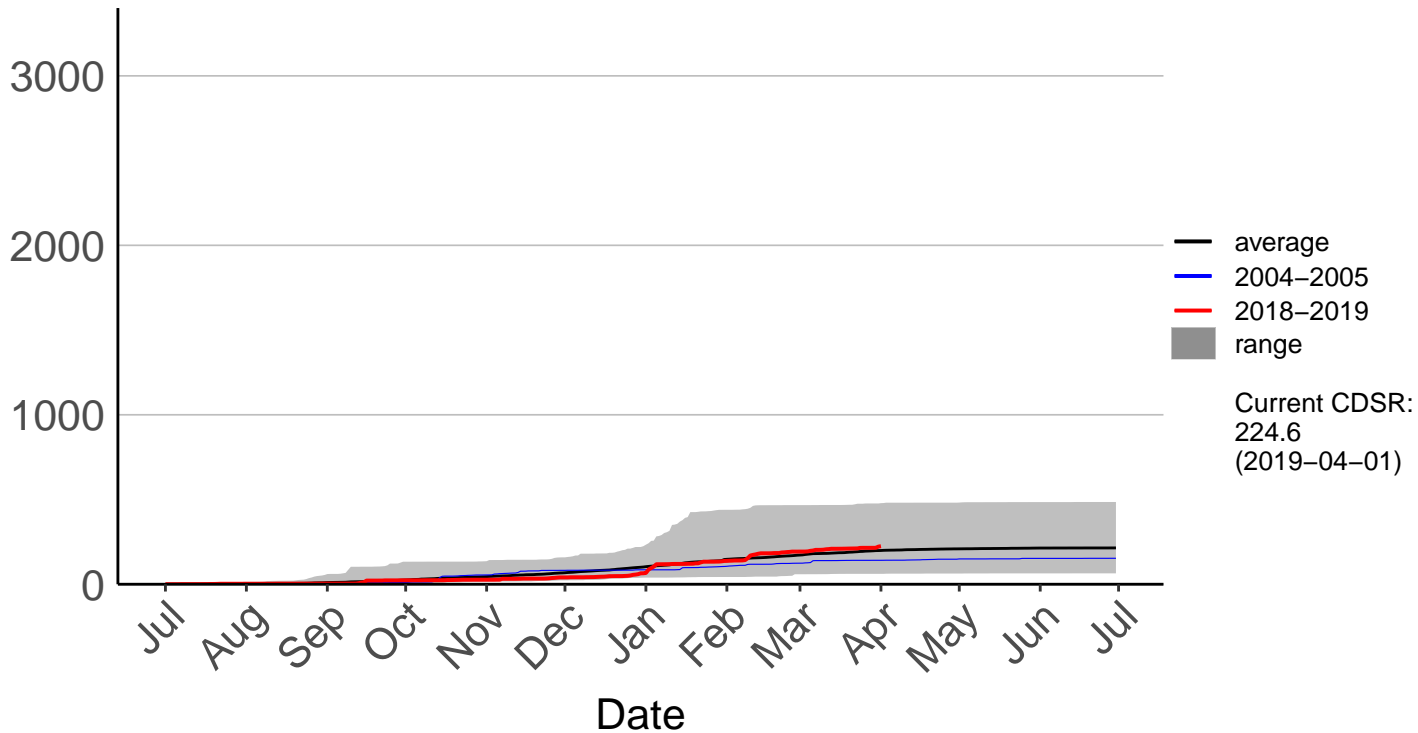

Tapanui Raws

Cumulative Fire Severity Rating