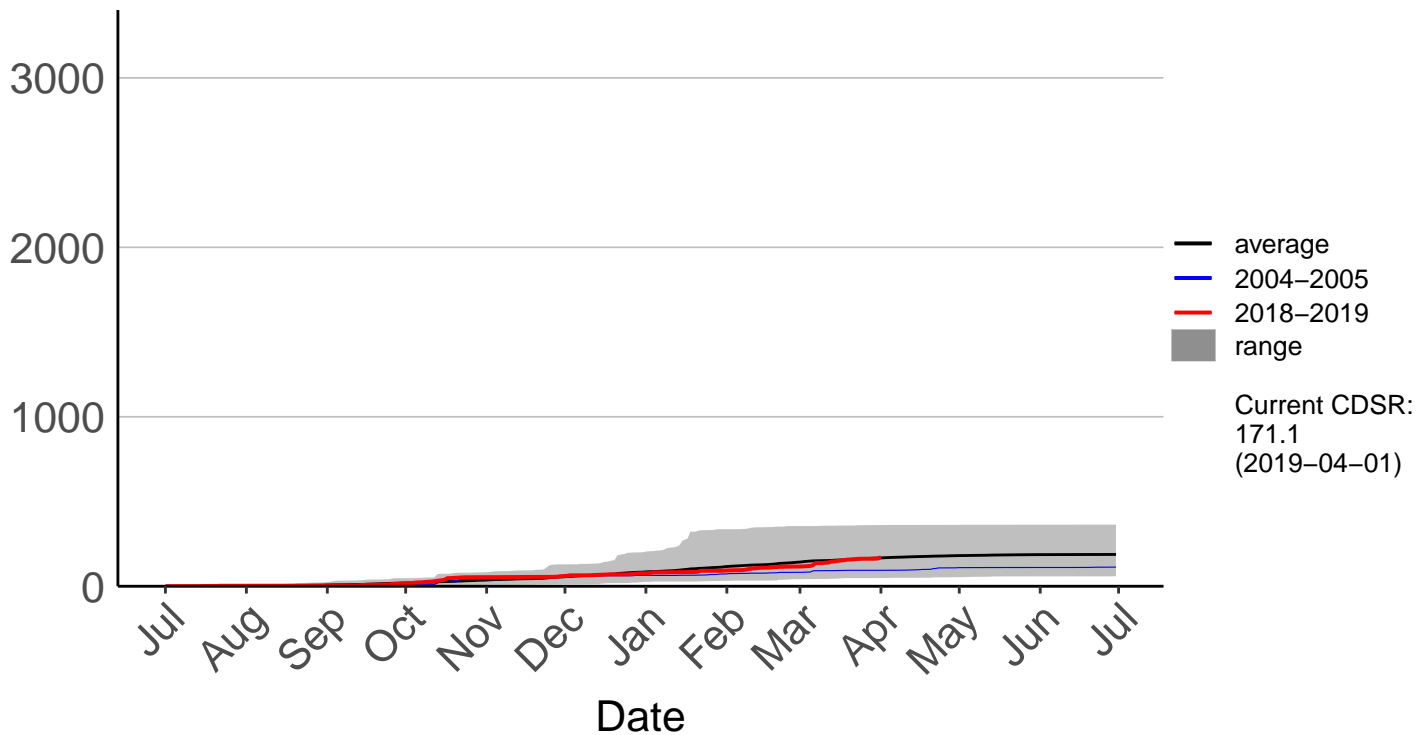

Glenledi Raws

Cumulative Fire Severity Rating