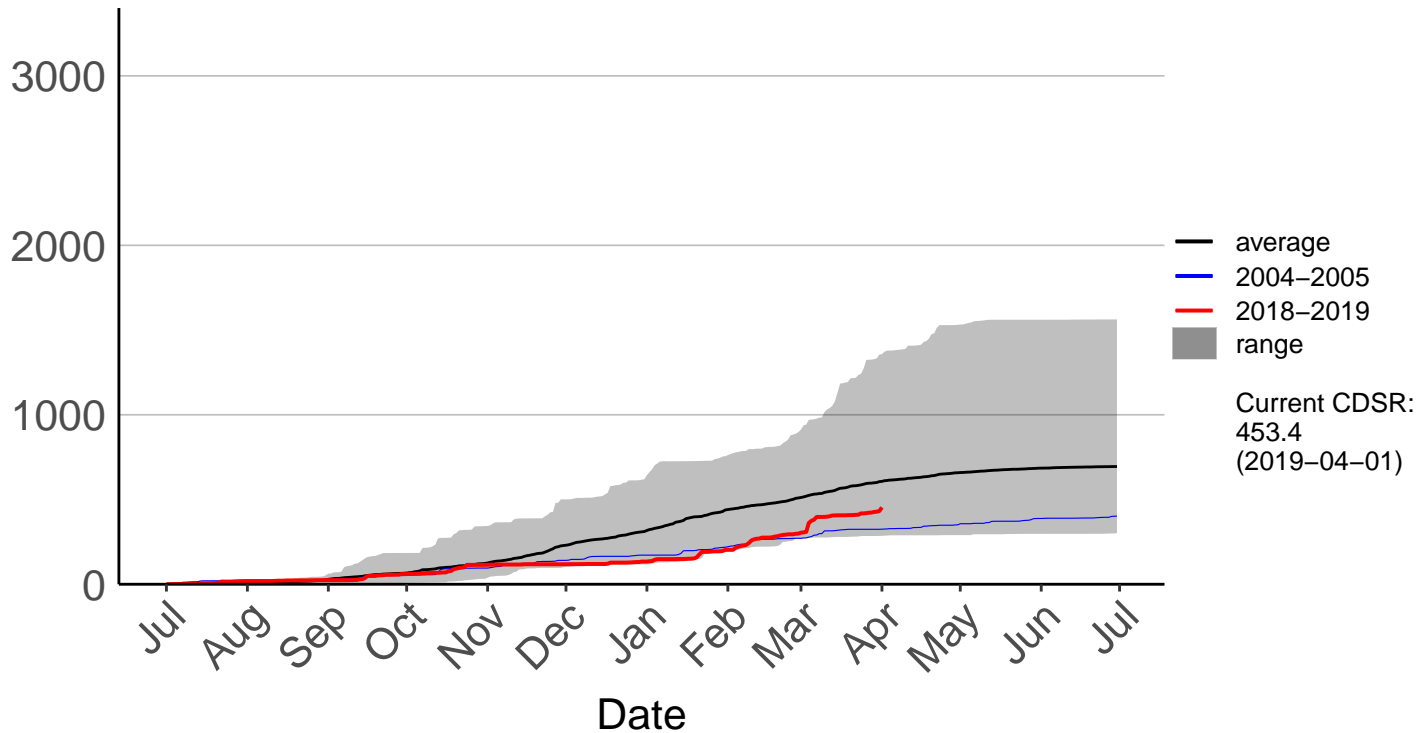

Buckland's Raws

Cumulative Fire Severity Rating

Butchers Dam Raws

Cumulative Fire Severity Rating

- average
- 2004–2005
- 2018–2019
- range

Current CDSR:
883.9
(2019-04-01)

Clyde 2 Ews

Cumulative Fire Severity Rating

Glendhu Raws

Cumulative Fire Severity Rating

Glenledi Raws

Cumulative Fire Severity Rating

Hawea Flat Raws

Cumulative Fire Severity Rating

Herbert Raws

Cumulative Fire Severity Rating

Lauder Ews

Cumulative Fire Severity Rating

Macrae's Raws

Cumulative Fire Severity Rating

Millers Flat Raws

Naseby Forest Raws

Cumulative Fire Severity Rating

Nugget Point Aws – DISCONTINUED