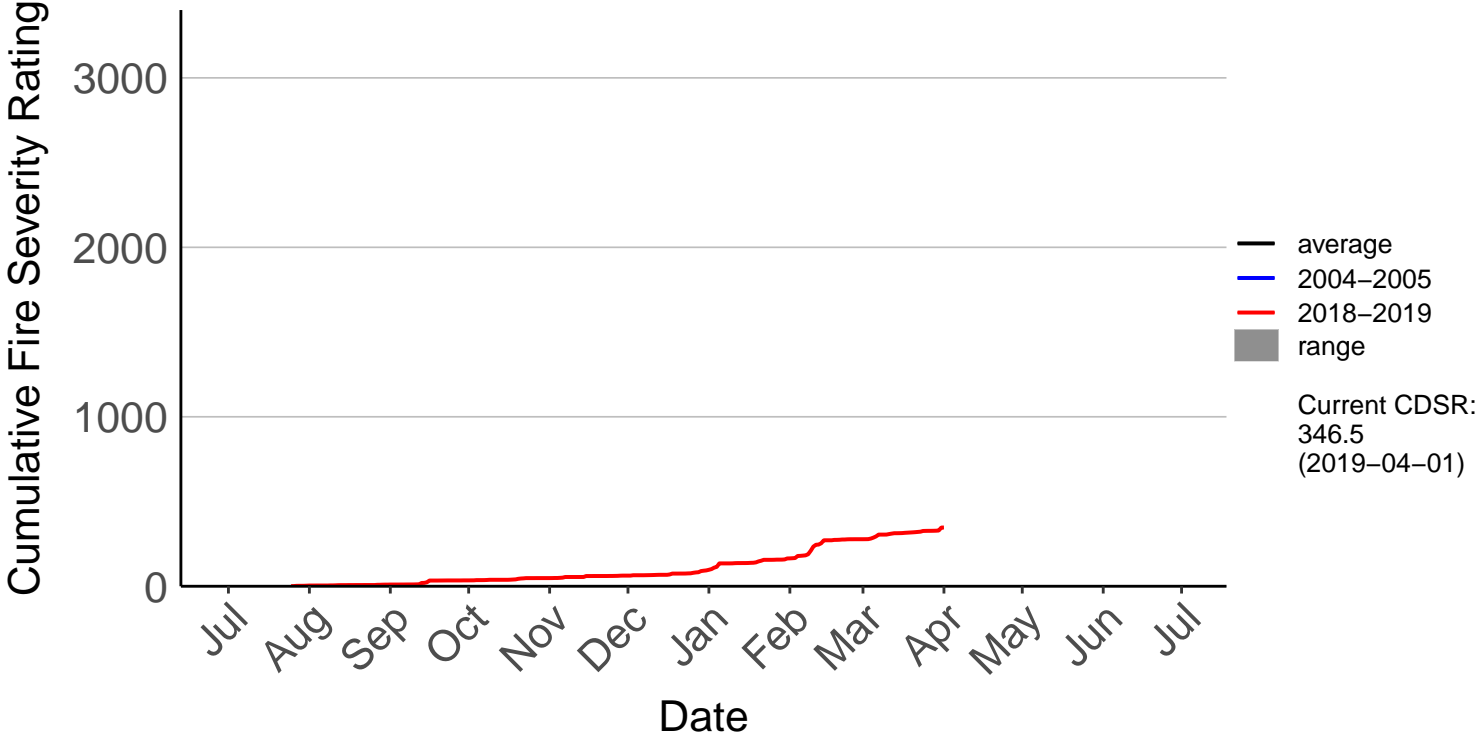

Lauder Ews

Cumulative Fire Severity Rating

Macrae's Raws

Cumulative Fire Severity Rating

Millers Flat Raws

Naseby Forest Raws

Cumulative Fire Severity Rating

Nugget Point Aws – DISCONTINUED