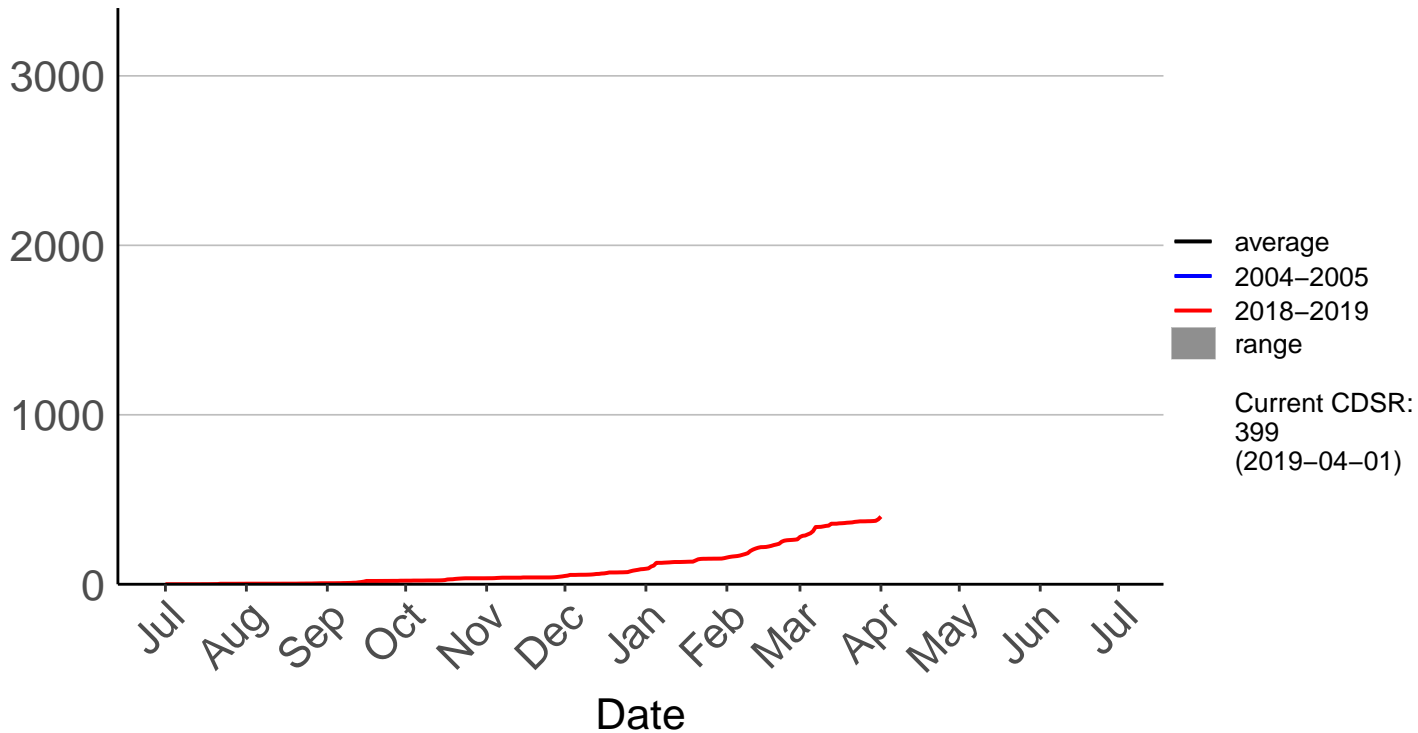

Dunedin Raws

Cumulative Fire Severity Rating