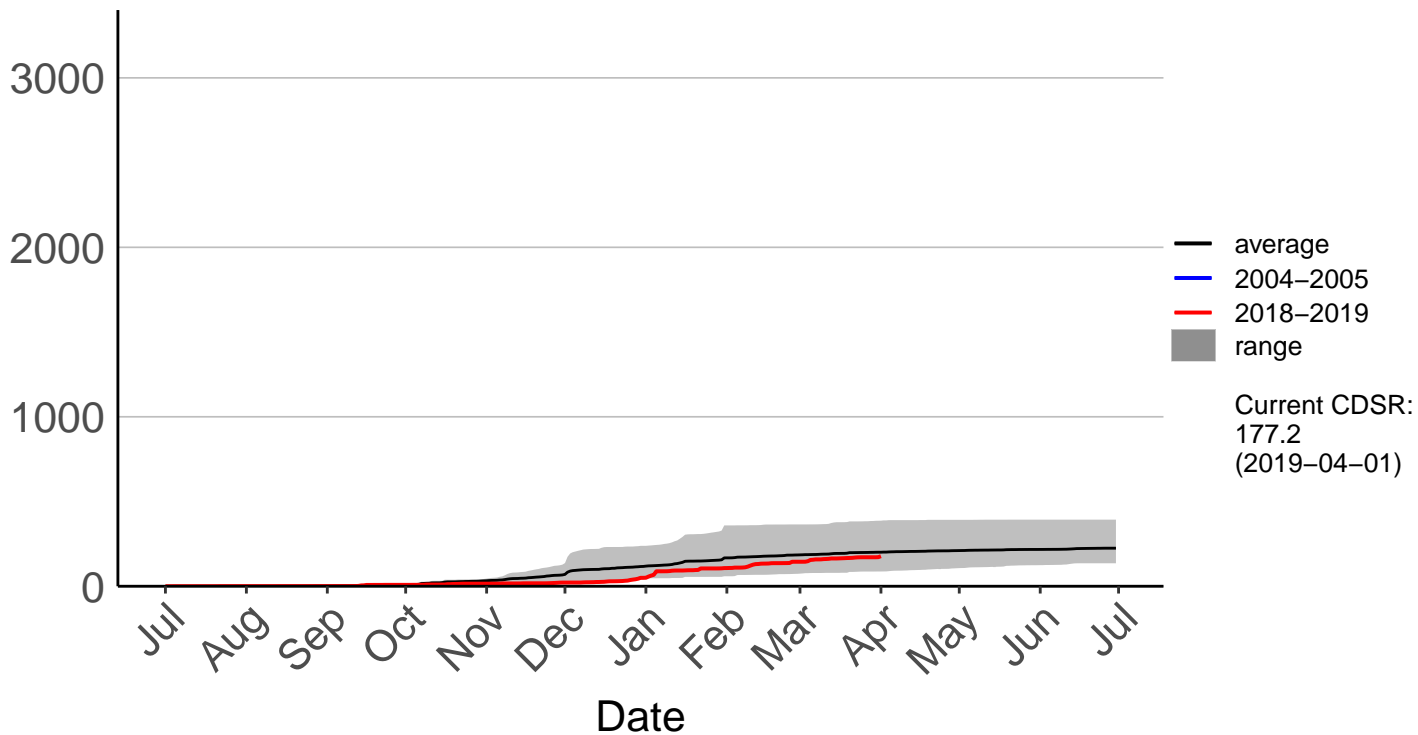

Cumulative Fire Severity Rating

Tara Hills Aws – DISCONTINUED

Cumulative Fire Severity Rating

Traquair Raws

Cumulative Fire Severity Rating

Waipahi Raws

Cumulative Fire Severity Rating

Wanaka Aero Aws – DISCONTINUED