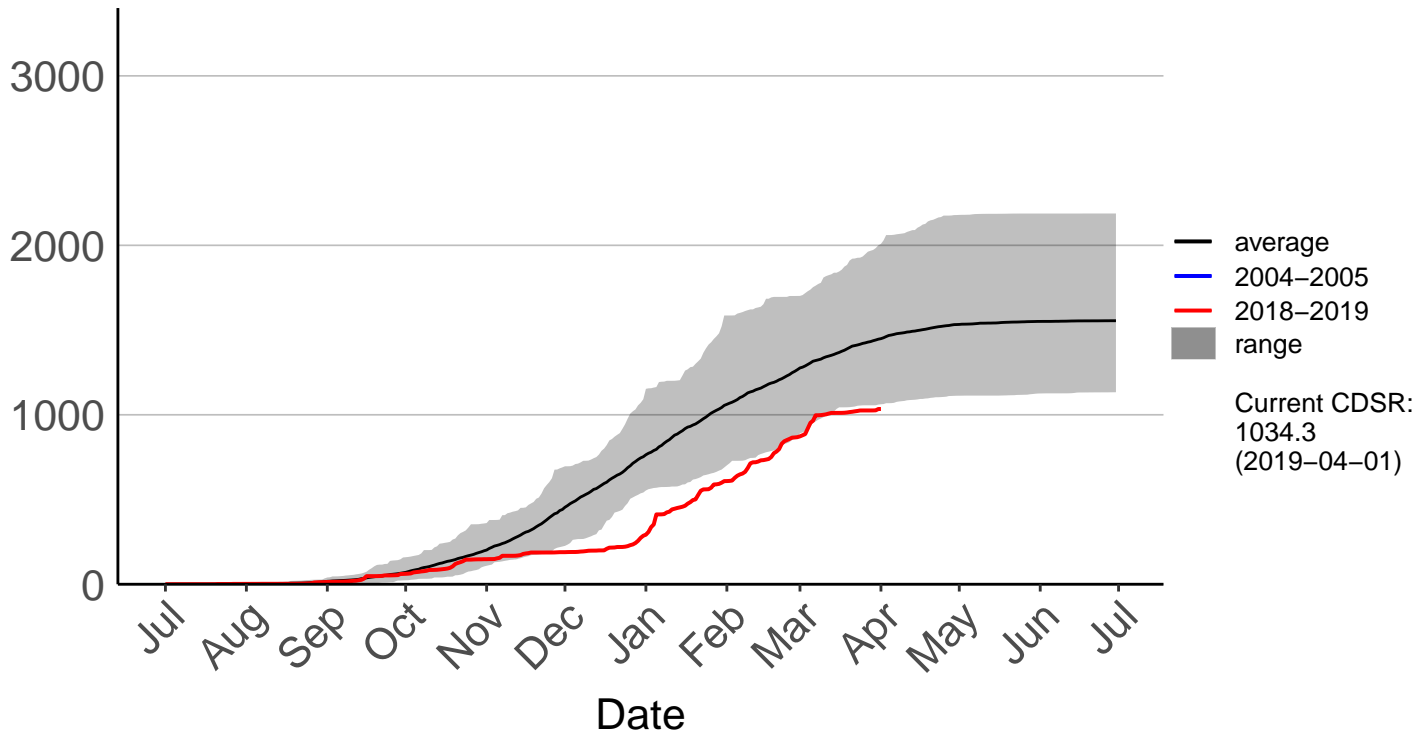

Cromwell Ews

Cumulative Fire Severity Rating