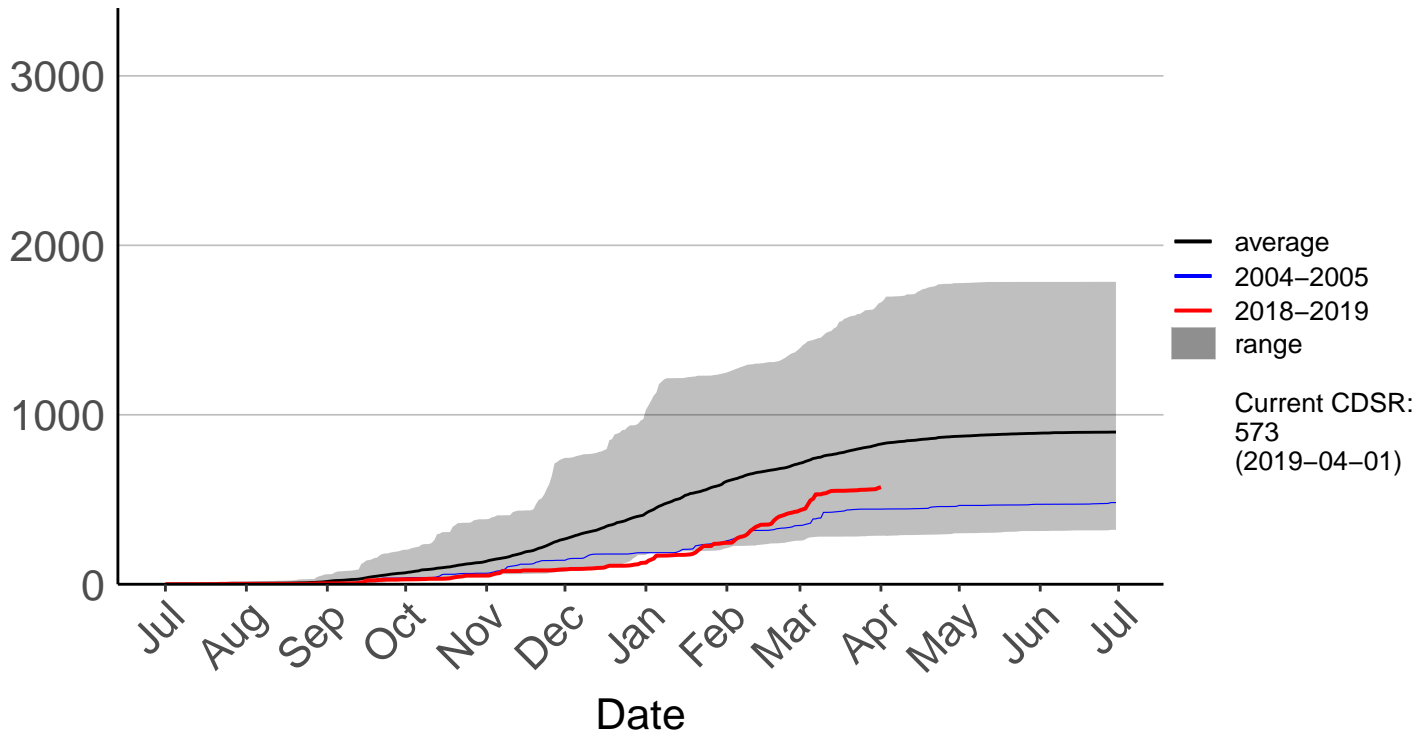

Cumulative Fire Severity Rating

Queenstown Aero SYNOP – DISCONTINUED

Cumulative Fire Severity Rating

Ranfurly Ews

Cumulative Fire Severity Rating

Rock And Pillar Raws

Cumulative Fire Severity Rating

Tapanui Raws