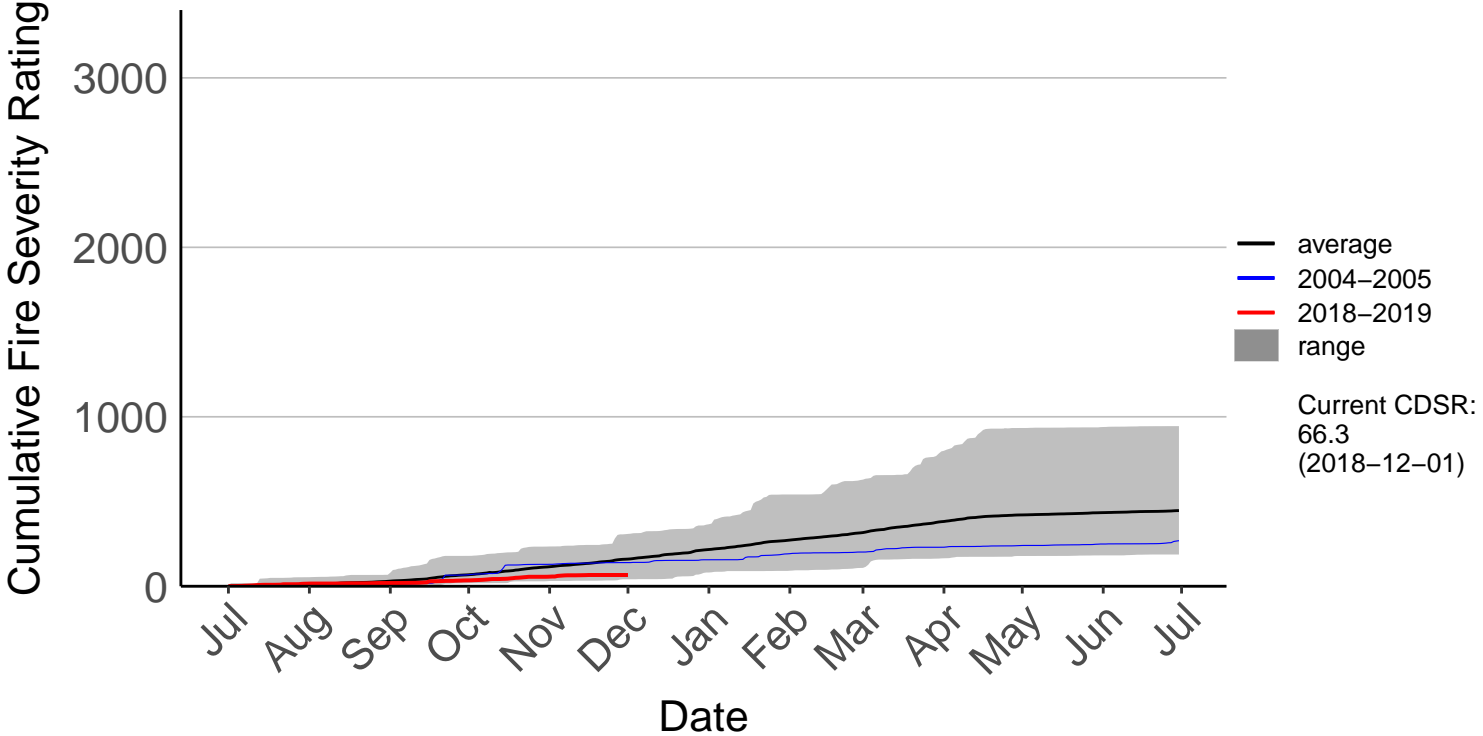

Oamaru Airport Aws – DISCONTINUED