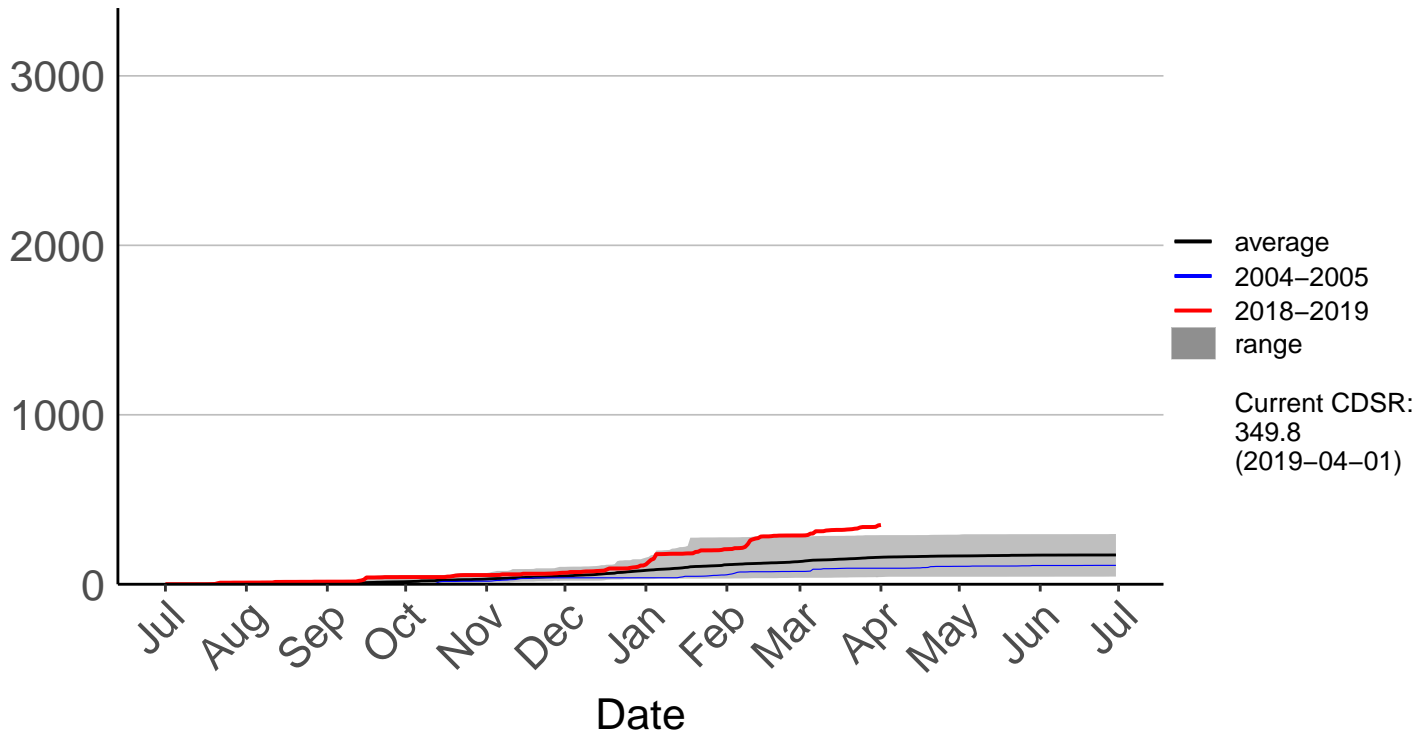

Glendhu Raws

Cumulative Fire Severity Rating