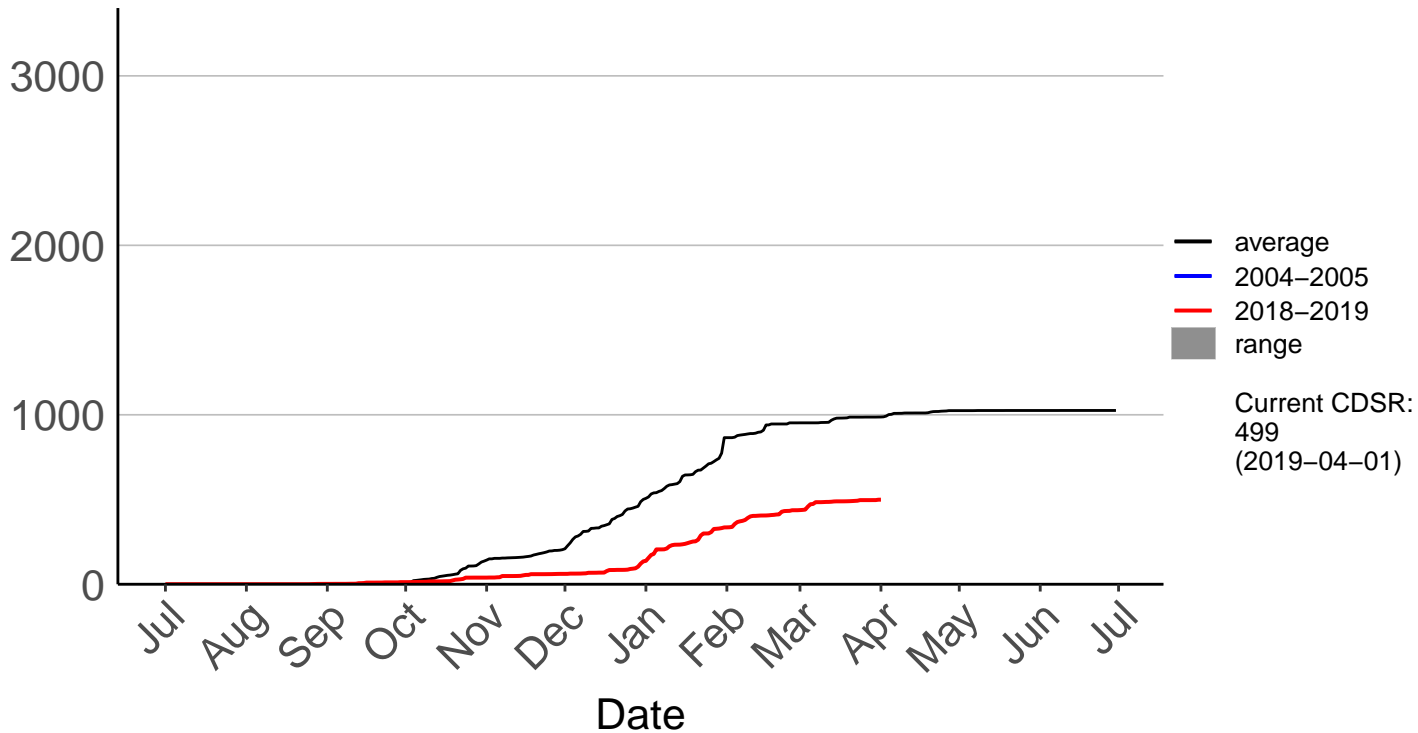

Buckland's Raws

Cumulative Fire Severity Rating

Butchers Dam Raws

Cumulative Fire Severity Rating

- average
- 2004–2005
- 2018–2019
- range

Current CDSR:
883.9
(2019-04-01)

Clyde 2 Ews

Cumulative Fire Severity Rating

Glendhu Raws

Cumulative Fire Severity Rating

Glenledi Raws

Cumulative Fire Severity Rating

Hawea Flat Raws

Cumulative Fire Severity Rating

Herbert Raws

Cumulative Fire Severity Rating

Lauder Ews

Cumulative Fire Severity Rating

Macrae's Raws

Cumulative Fire Severity Rating

Millers Flat Raws

Naseby Forest Raws

Cumulative Fire Severity Rating

Nugget Point Aws – DISCONTINUED