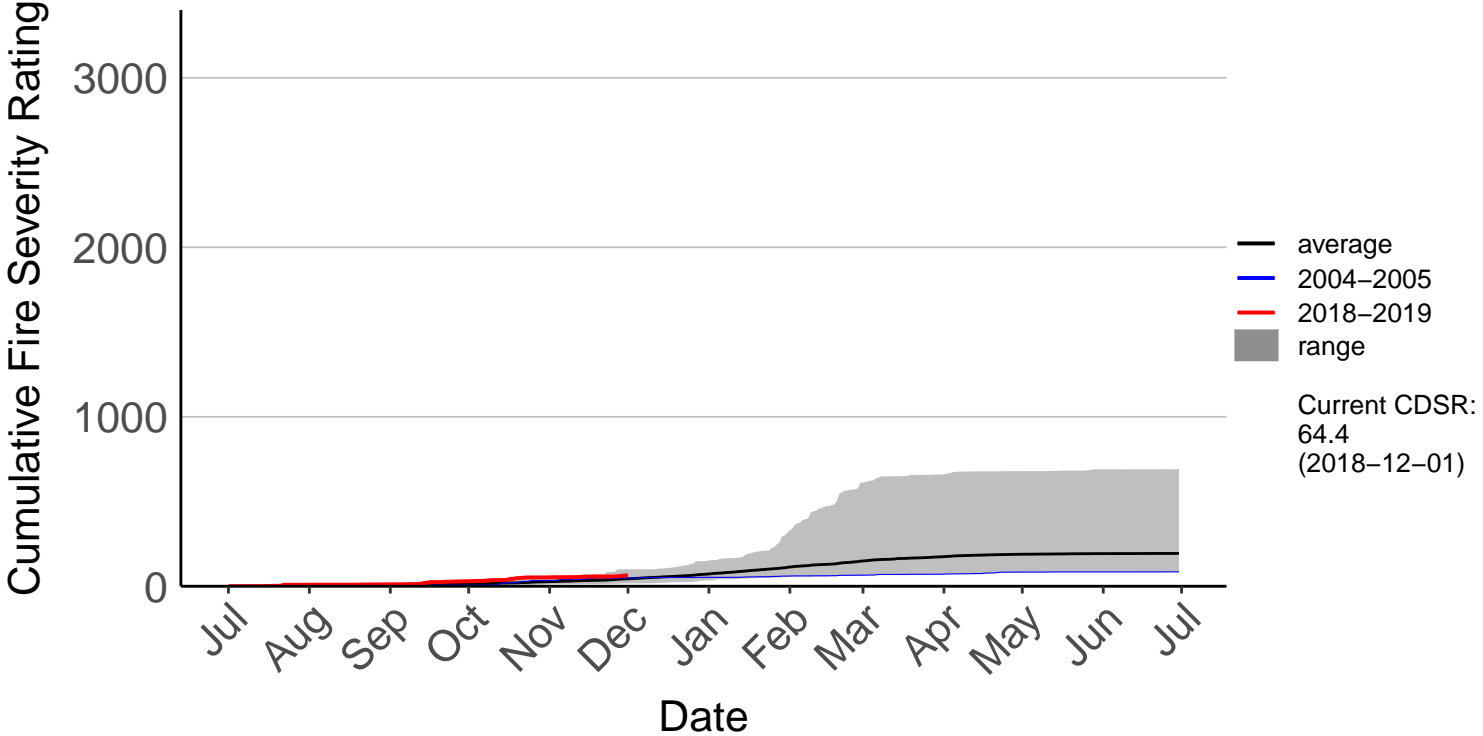

Lauder Ews

Cumulative Fire Severity Rating

Macrae's Raws

Cumulative Fire Severity Rating

Millers Flat Raws

Naseby Forest Raws

Cumulative Fire Severity Rating

Nugget Point Aws – DISCONTINUED