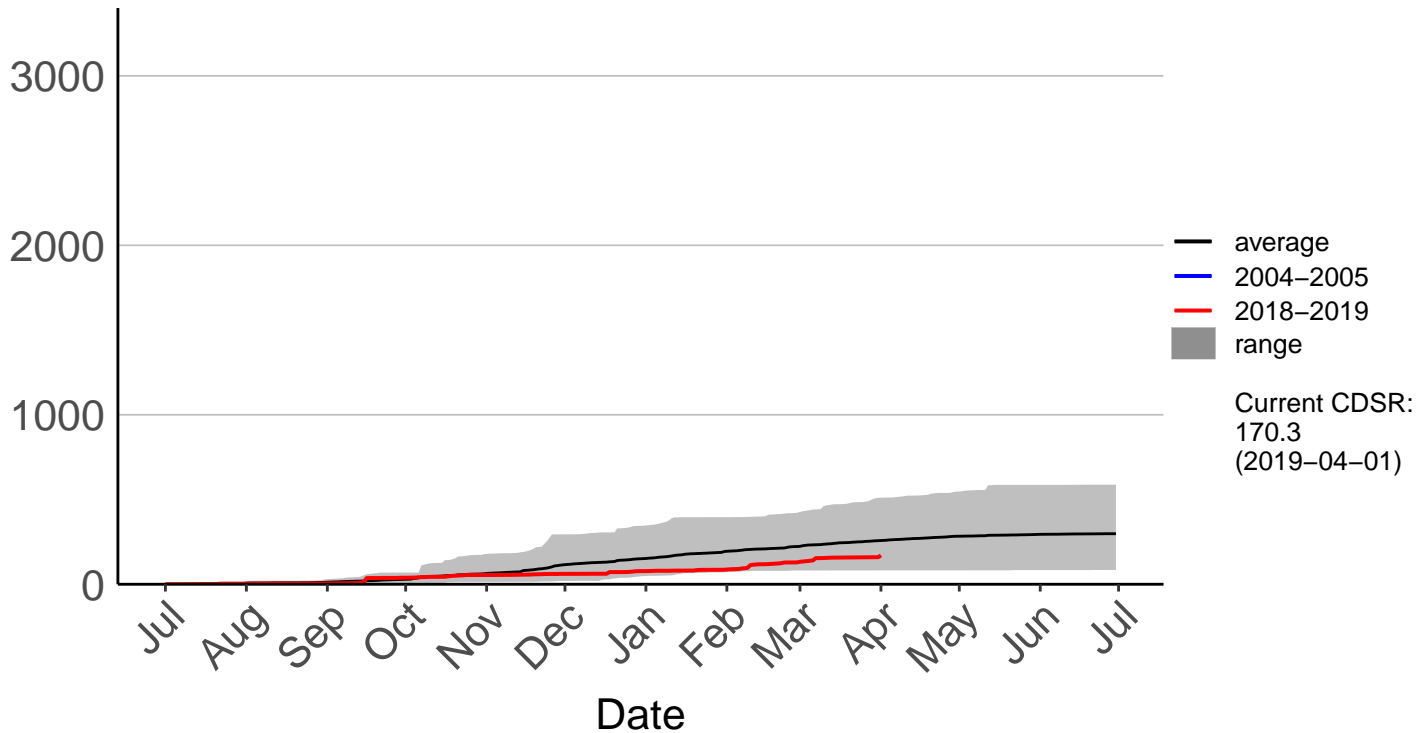

Buckland's Raws

Cumulative Fire Severity Rating

Butchers Dam Raws

Cumulative Fire Severity Rating

- average
- 2004–2005
- 2018–2019
- range

Current CDSR:
883.9
(2019-04-01)

Clyde 2 Ews

Cumulative Fire Severity Rating