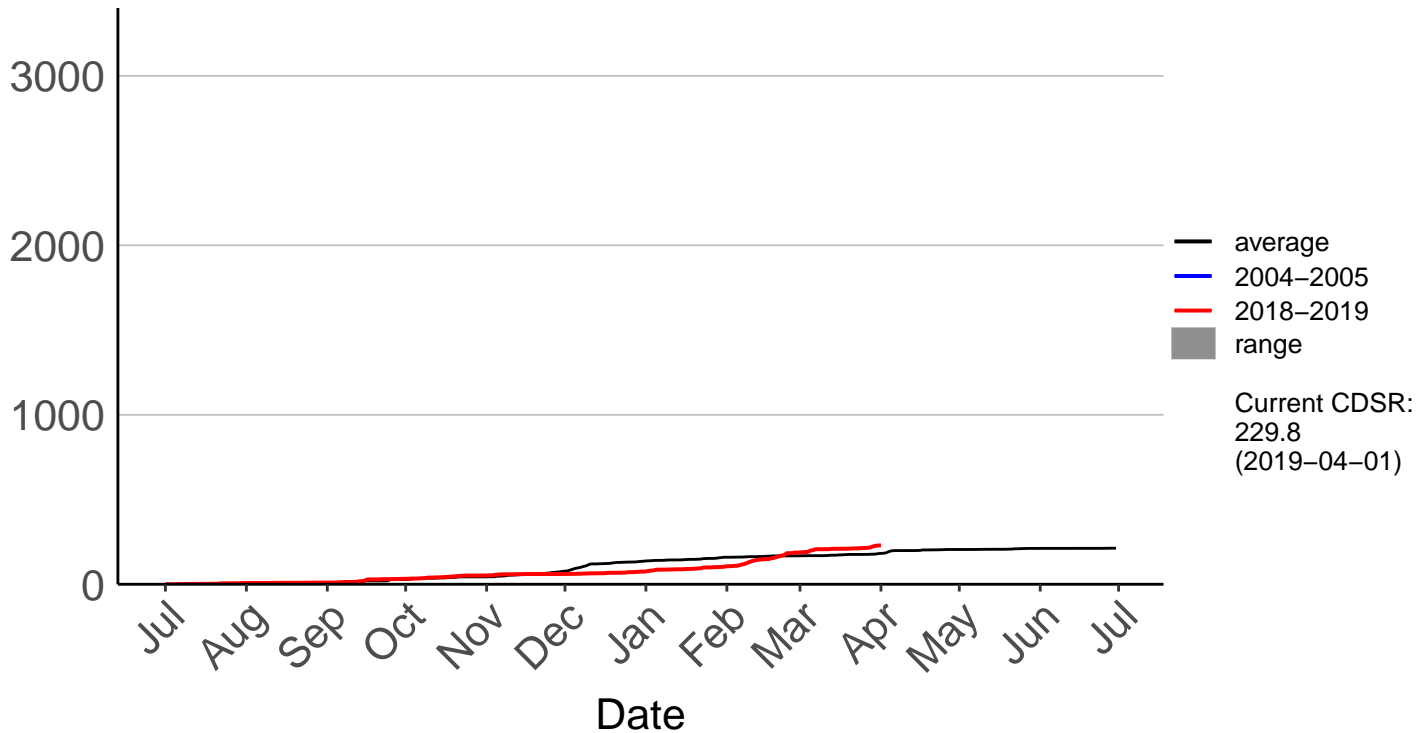

Oamaru Airport Aws – DISCONTINUED

Oamaru Aws – DISCONTINUED

Cumulative Fire Severity Rating

Oamaru North Raws

Cumulative Fire Severity Rating

Otematata Raws

Cumulative Fire Severity Rating

Queenstown Aero Raws