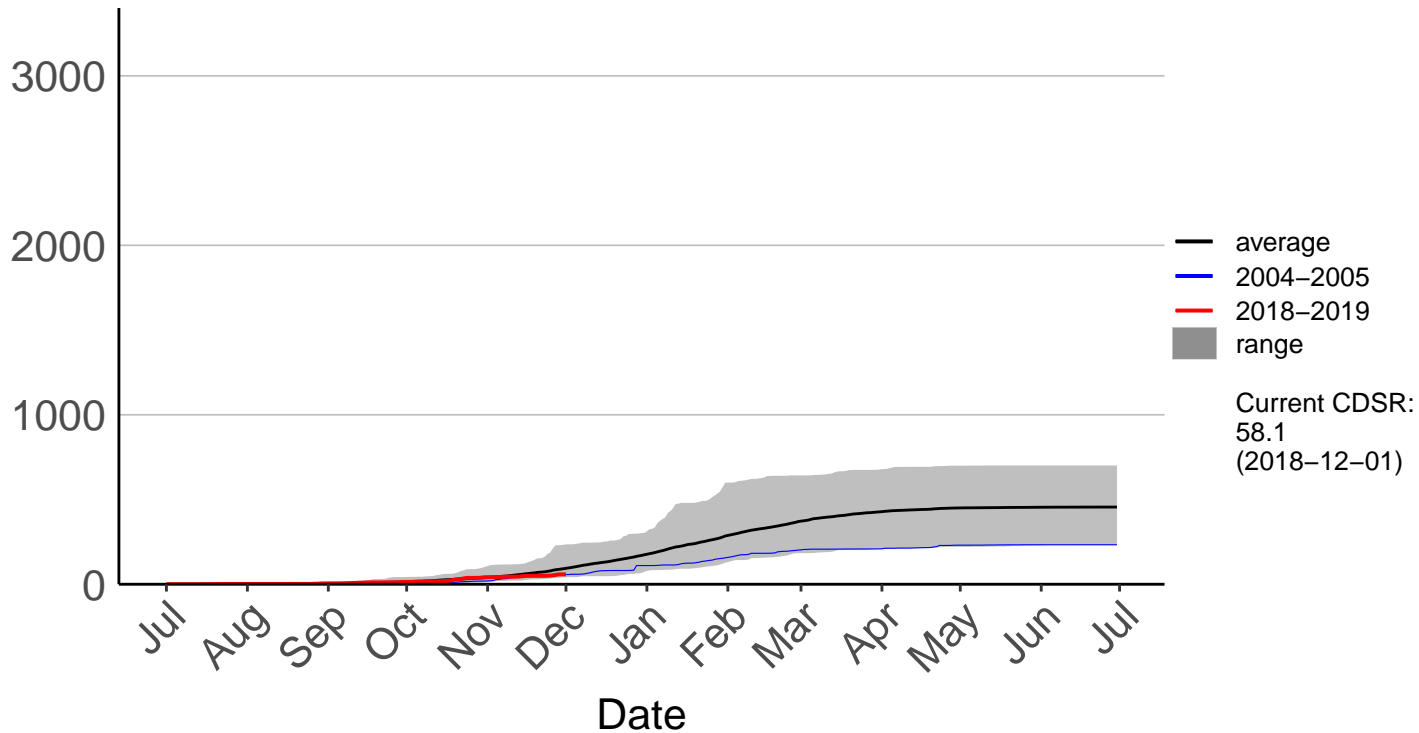

Queenstown Aero SYNOP – DISCONTINUED

Cumulative Fire Severity Rating