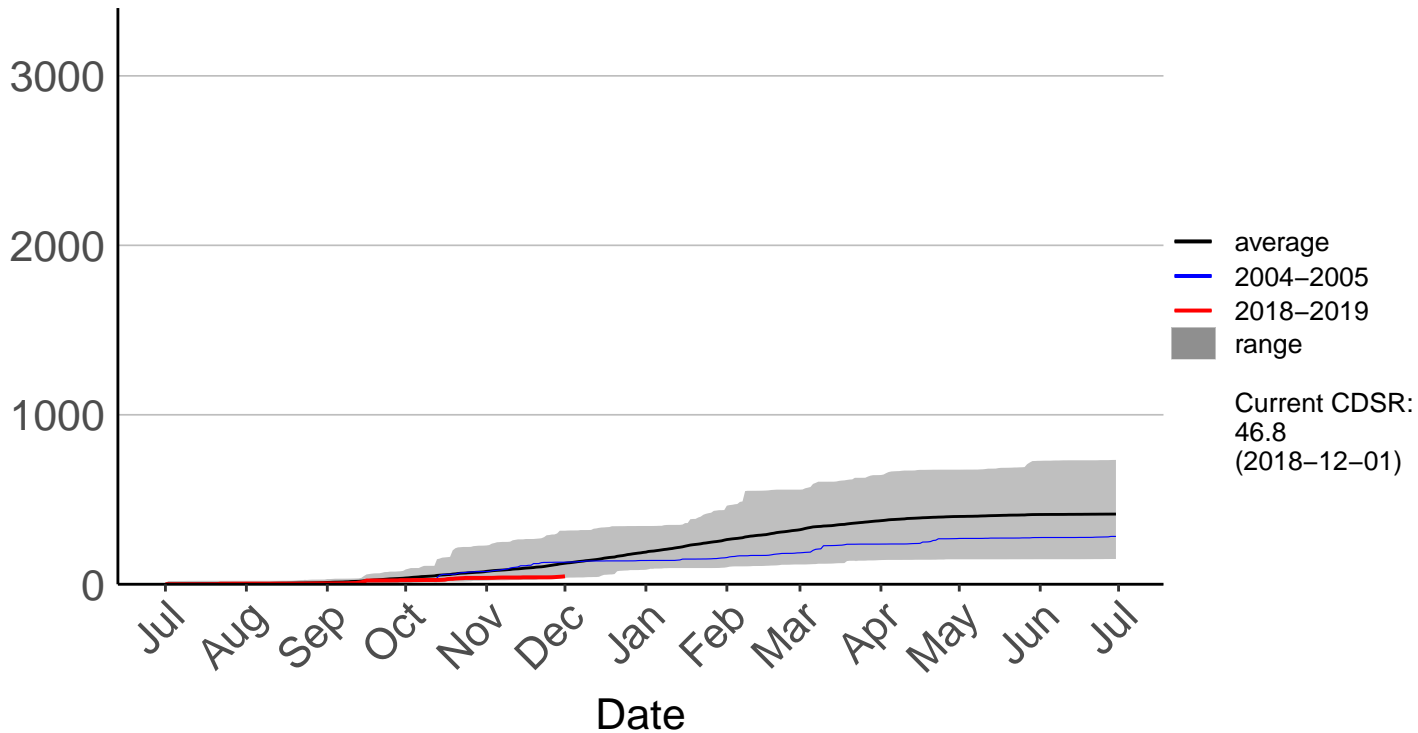

Buckland's Raws

Cumulative Fire Severity Rating

Butchers Dam Raws

Cumulative Fire Severity Rating

- average
- 2004–2005
- 2018–2019
- range

Current CDSR:
883.9
(2019-04-01)

Clyde 2 Ews

Cumulative Fire Severity Rating

Cromwell Ews

Cumulative Fire Severity Rating

Dansey Pass Raws

Cumulative Fire Severity Rating

Dunedin Aero SYNOP – DISCONTINUED

Cumulative Fire Severity Rating

Dunedin Raws

Cumulative Fire Severity Rating