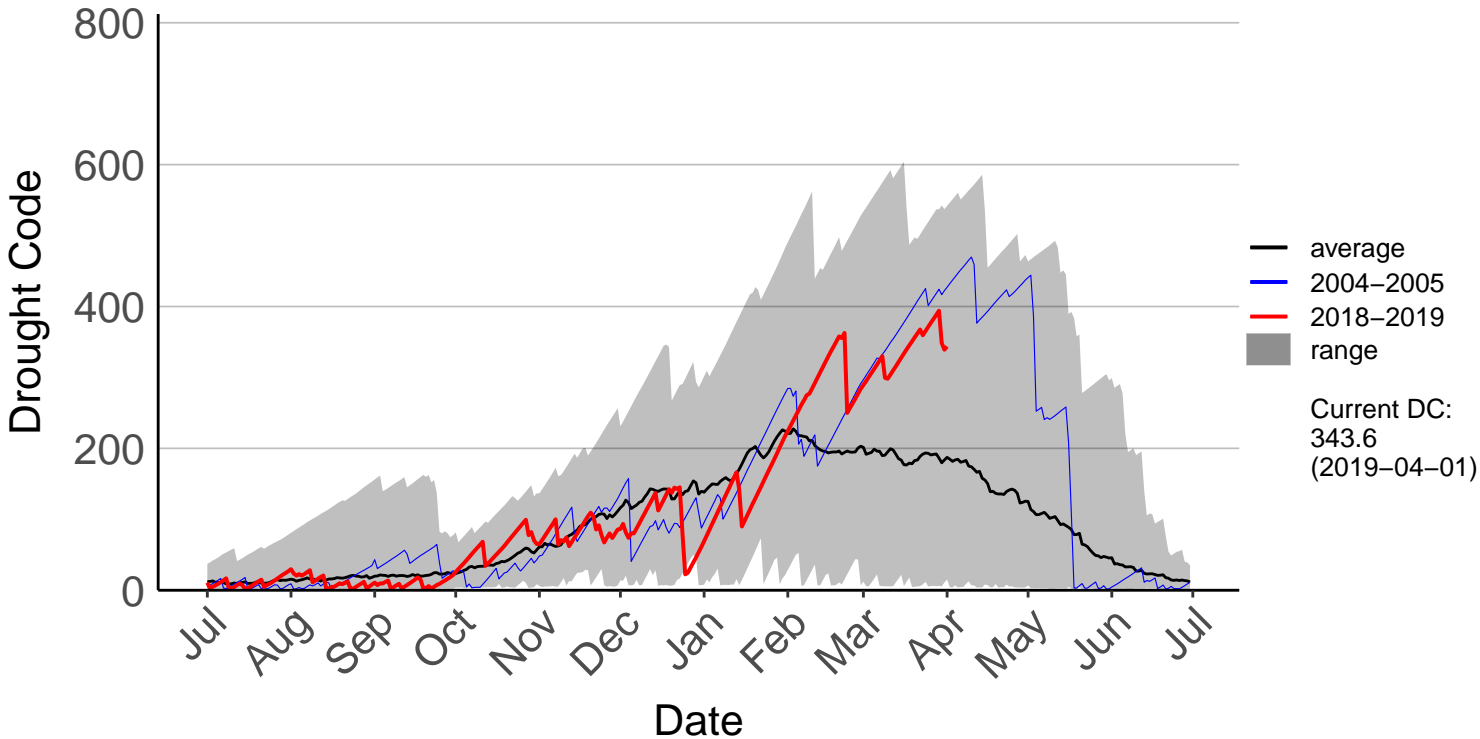

# Great Barrier Island Raws