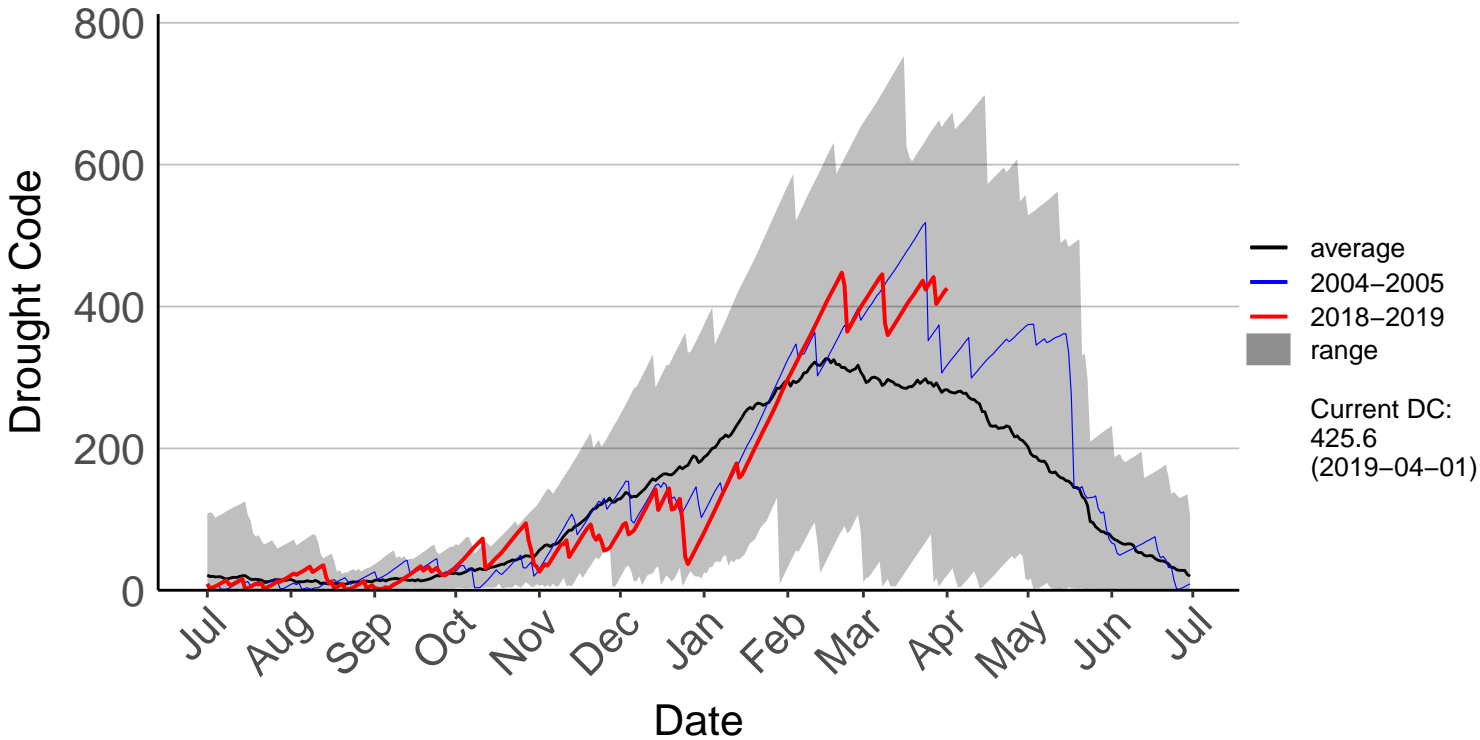

Clevedon Coast Raws