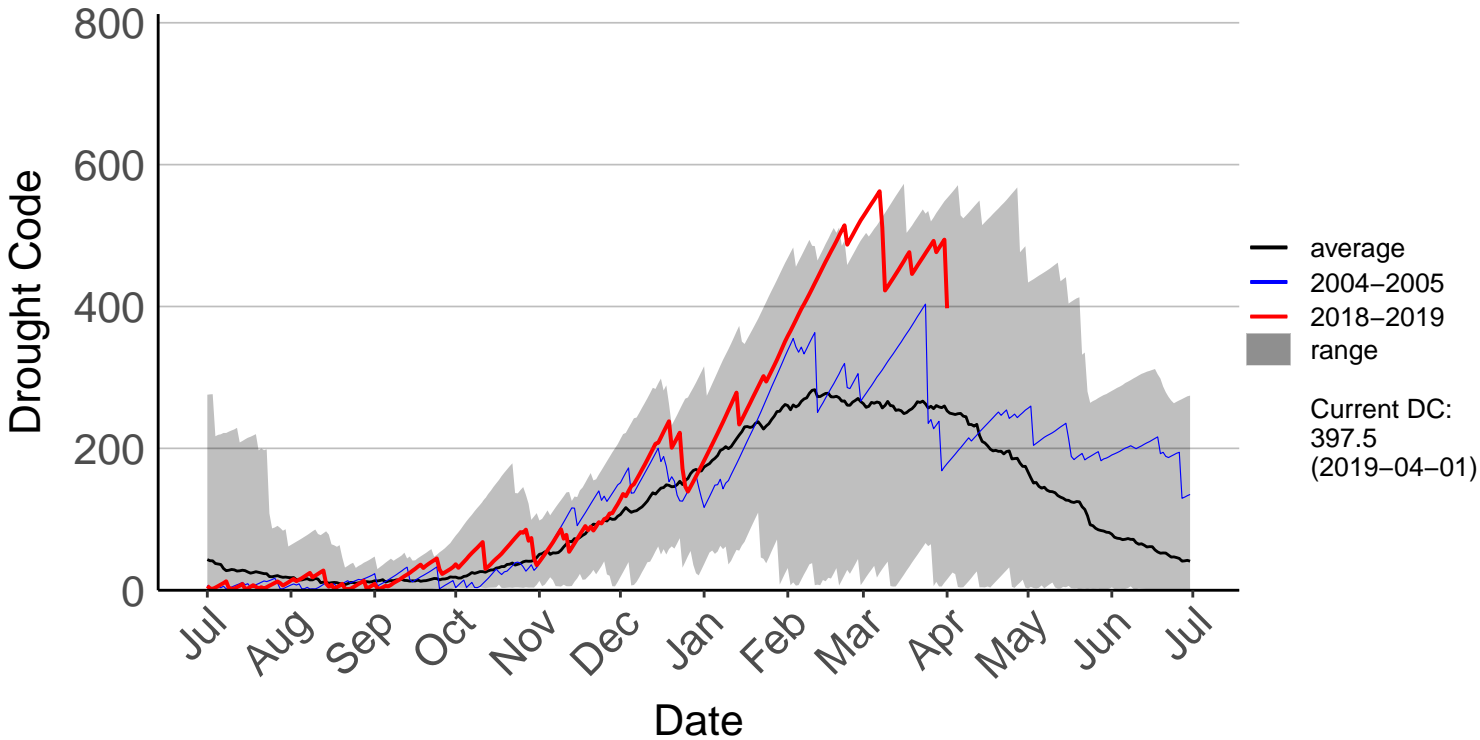

Patumahoe Raws