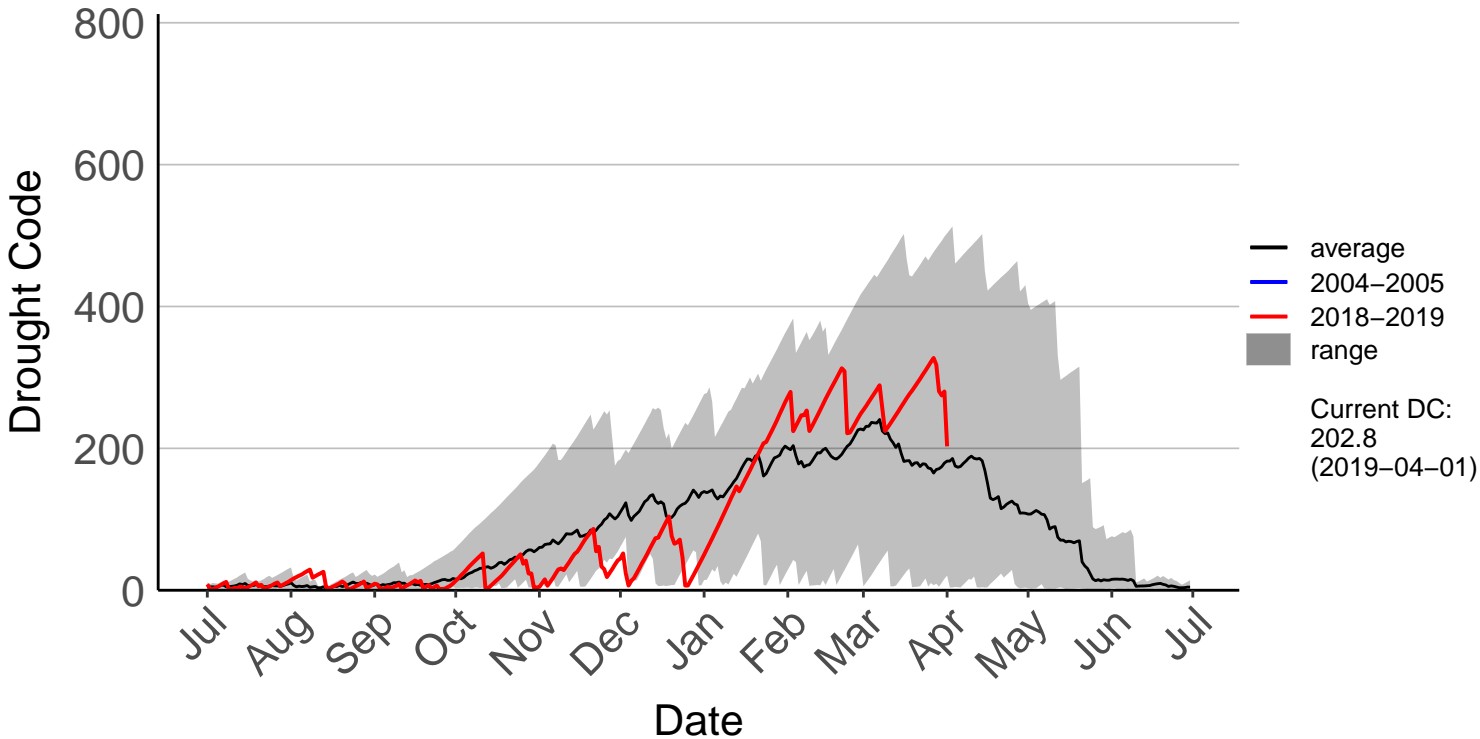

Mahurangi Forest Raws