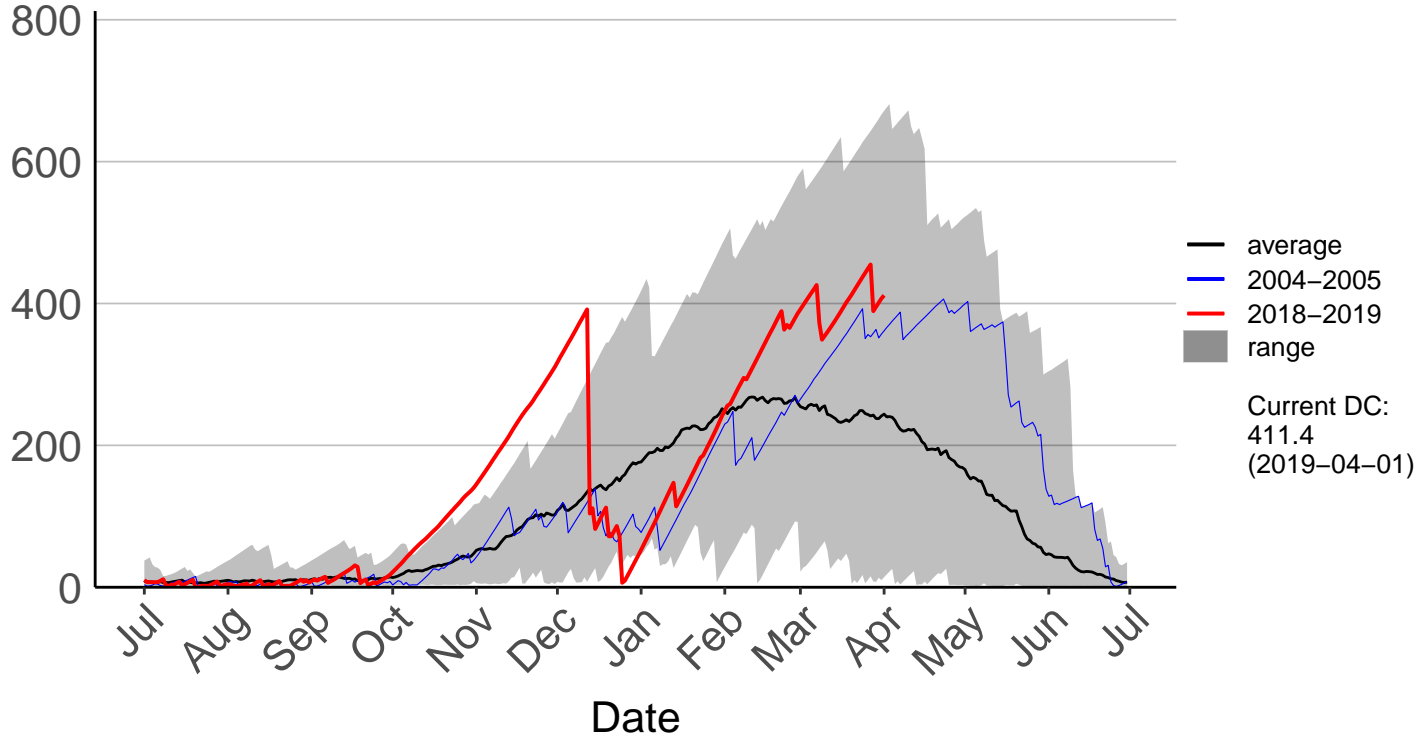

Kaipara Raws