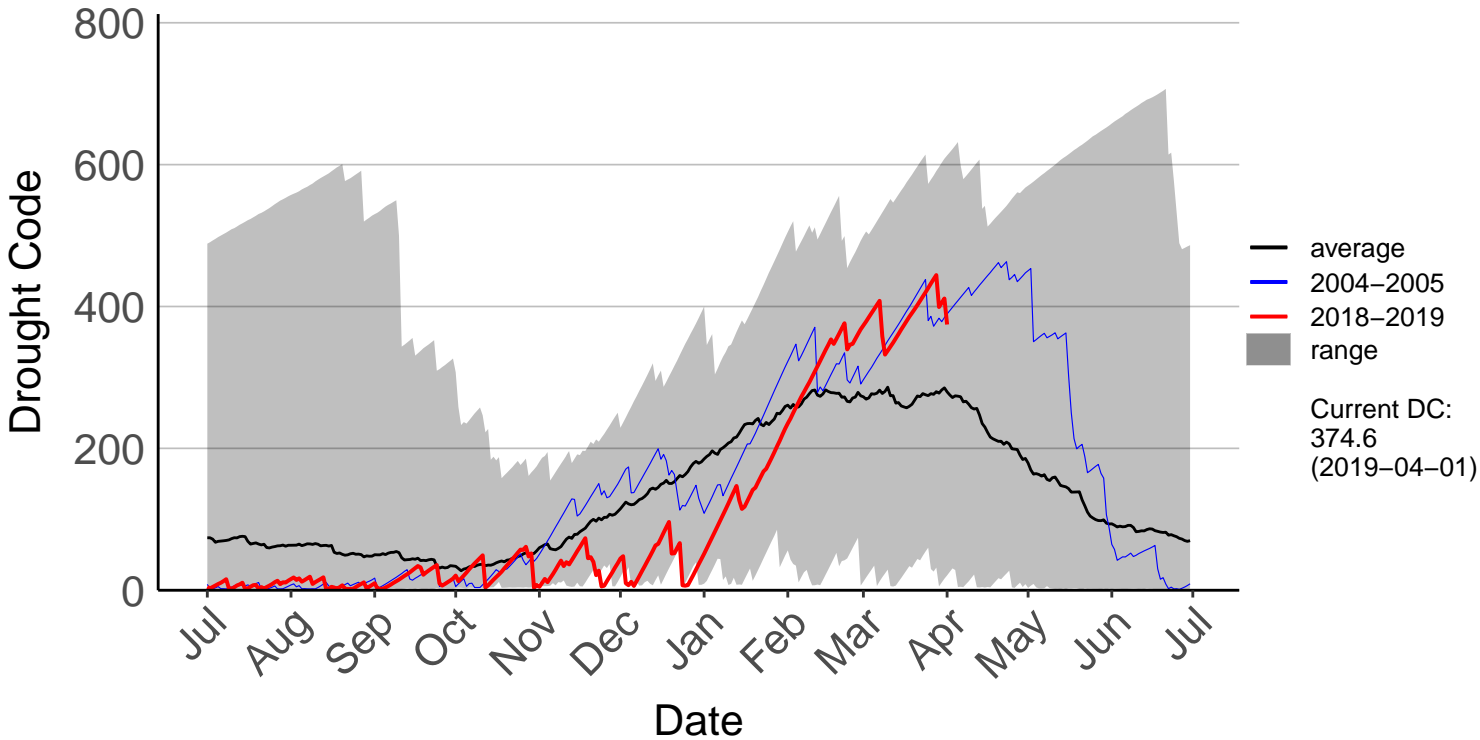

# Great Barrier Island Raws