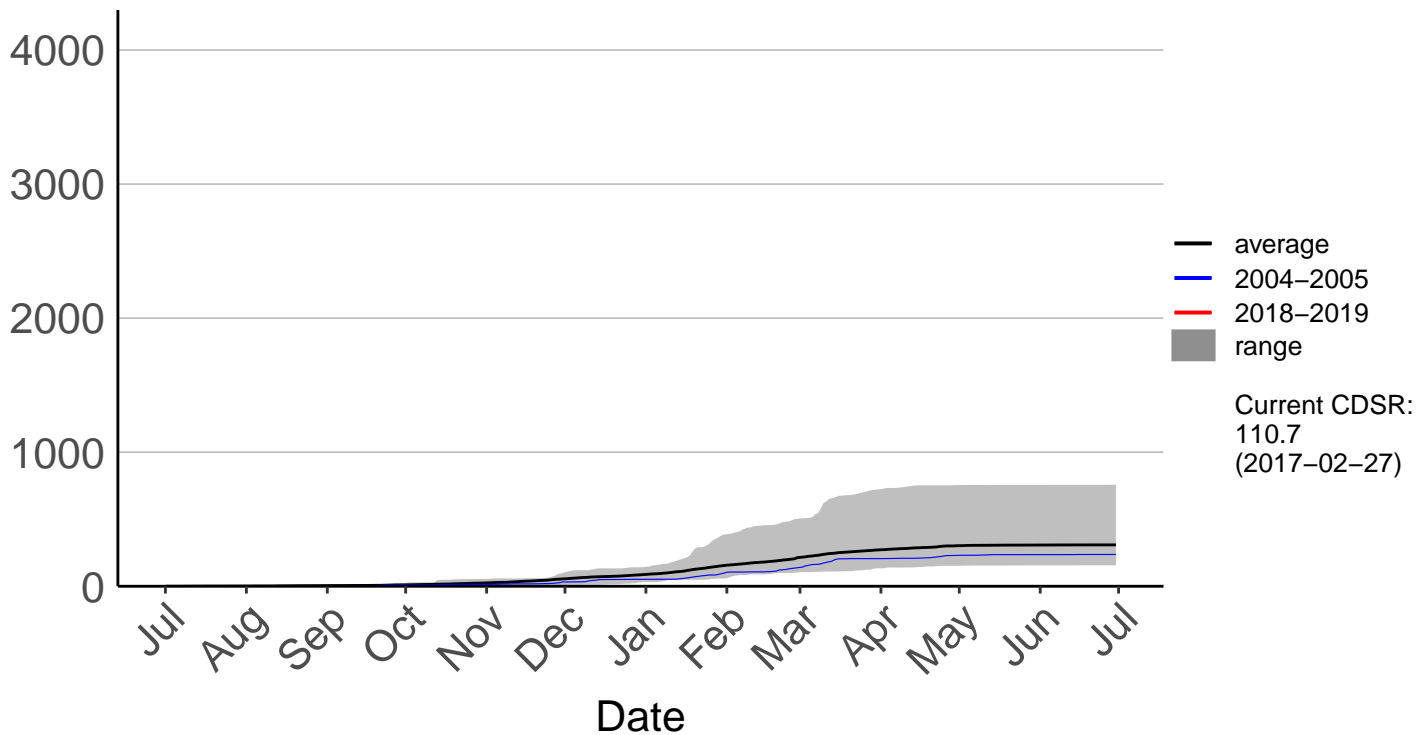

Goudies 2 Raws

Cumulative Fire Severity Rating

Goudies Raws – DISCONTINUED

Cumulative Fire Severity Rating

Hautu Raws

Matea Raws

Cumulative Fire Severity Rating

- average
- 2004-2005
- 2018-2019
- range

Jul Aug Sep Oct Nov Dec Jan Feb Mar Apr May Jun Jul

Date

- average
- 2004–2005
- 2018–2019
- range

Current CDSR:
168.7
(2019-04-01)

Webb Raws – DISCONTINUED

Cumulative Fire Severity Rating

- average
- 2004–2005
- 2018–2019
- range