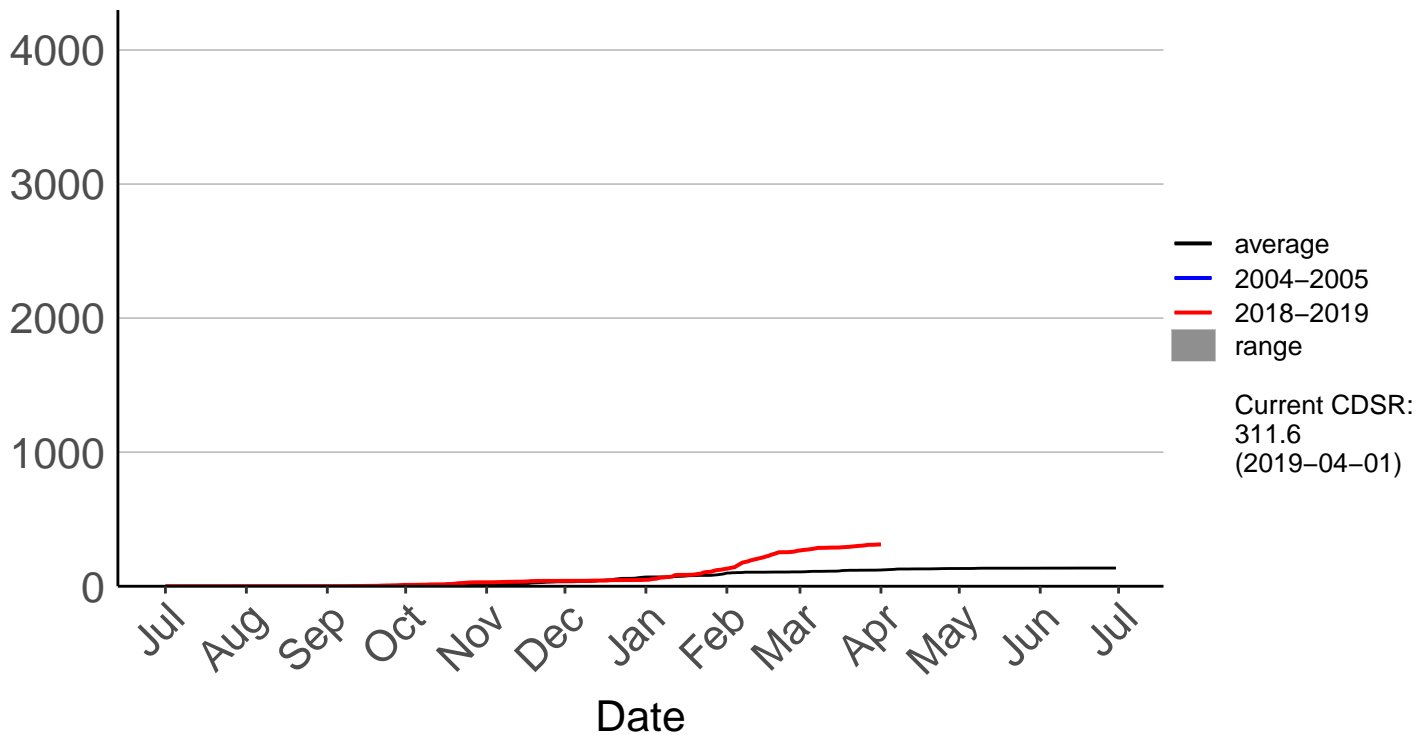

Taupo Raws

Cumulative Fire Severity Rating