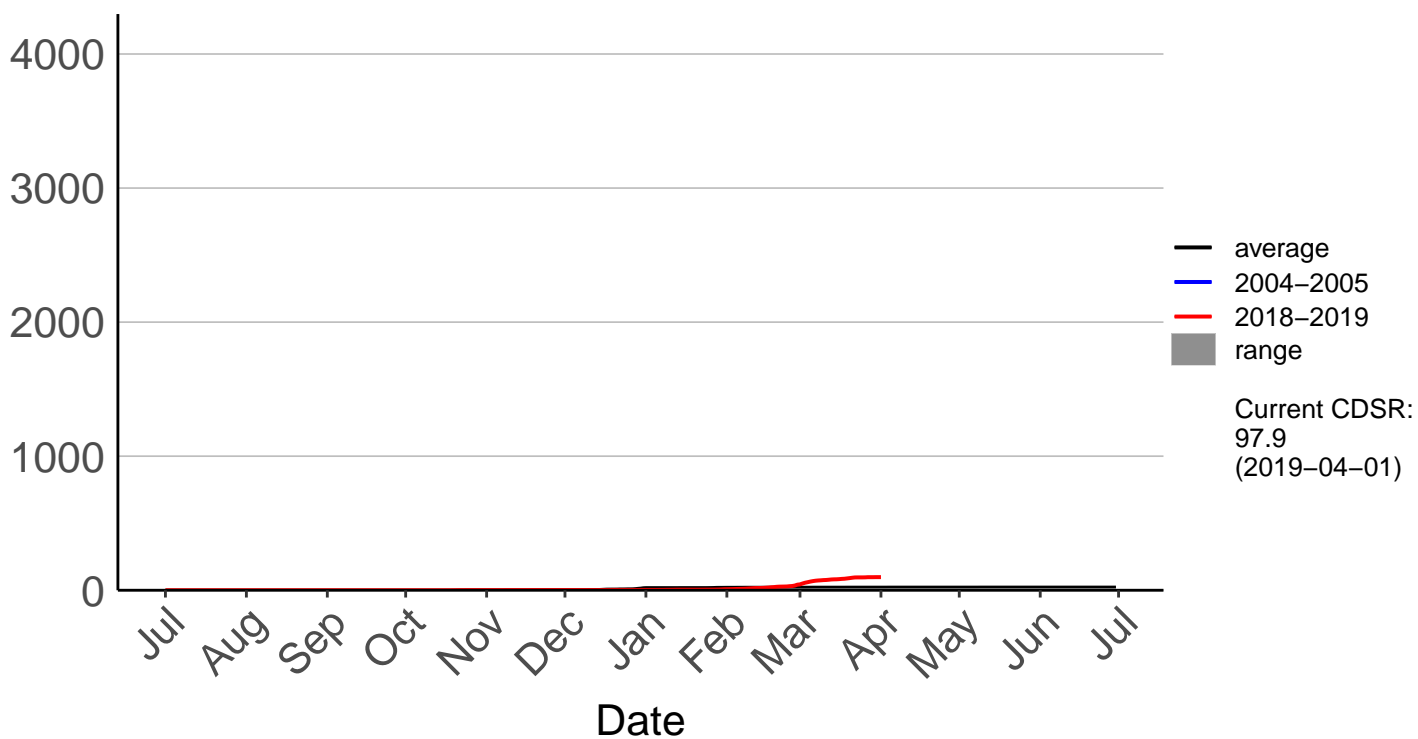

Goudies 2 Raws

Cumulative Fire Severity Rating

Goudies Raws – DISCONTINUED

Cumulative Fire Severity Rating

Hautu Raws

Matea Raws

Cumulative Fire Severity Rating

- average
- 2004-2005
- 2018-2019
- range

Jul Aug Sep Oct Nov Dec Jan Feb Mar Apr May Jun Jul

Date

- average
- 2004–2005
- 2018–2019
- range

Current CDSR:
168.7
(2019-04-01)

Webb Raws – DISCONTINUED

Cumulative Fire Severity Rating

- average
- 2004–2005
- 2018–2019
- range