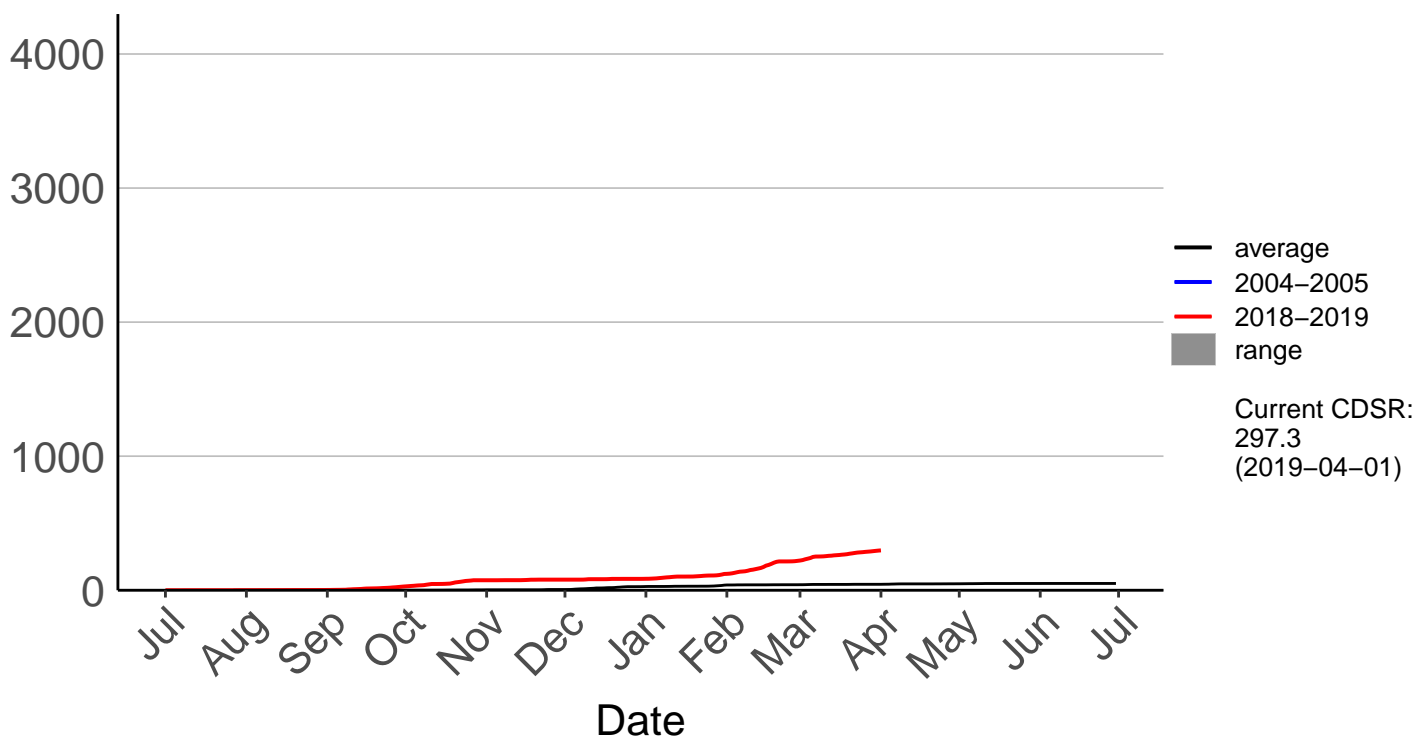

Ruatahuna Raws

Cumulative Fire Severity Rating