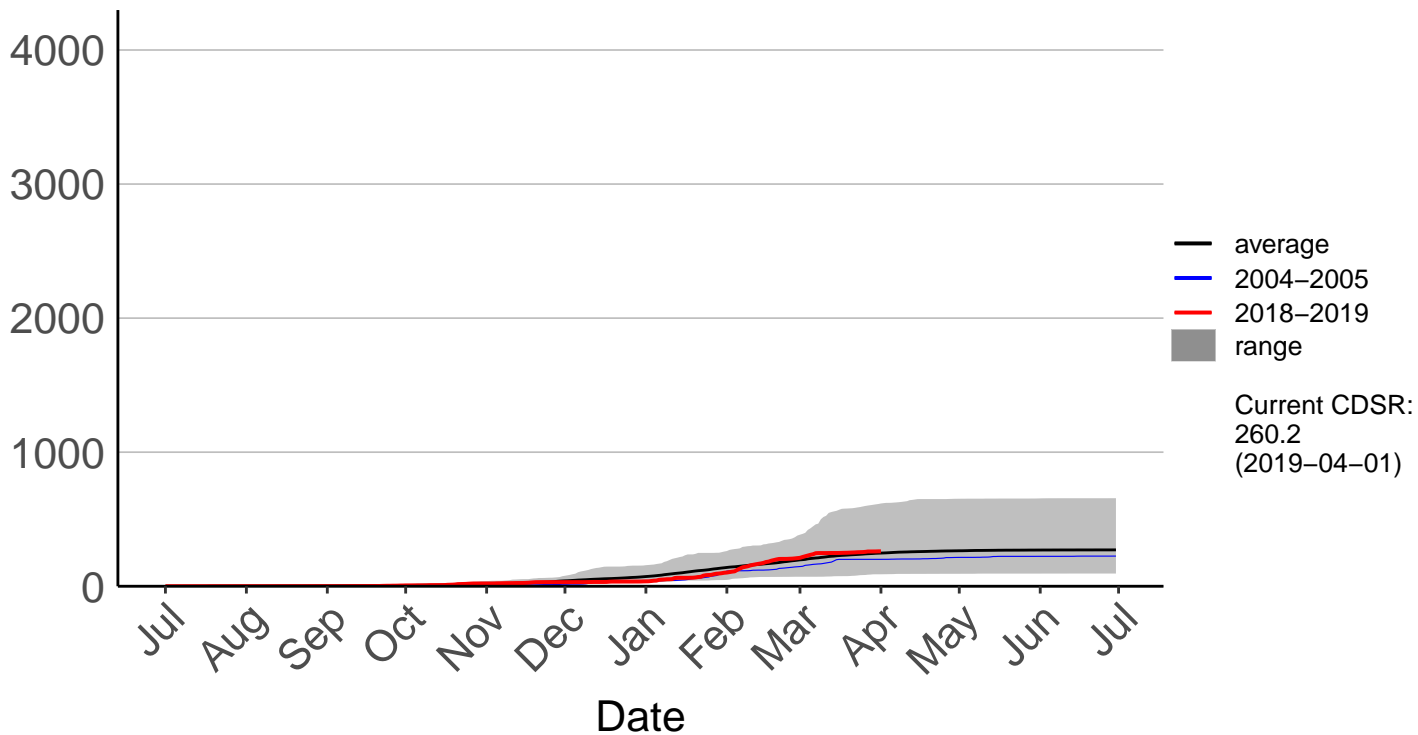

Cumulative Fire Severity Rating

Taupo Raws

Cumulative Fire Severity Rating

Taupo SYNOP

Cumulative Fire Severity Rating

Tihoi Raws

Cumulative Fire Severity Rating

4000
3000
2000
1000
0

Jul Aug Sep Oct Nov Dec Jan Feb Mar Apr May Jun Jul

Date

- average
- 2004–2005
- 2018–2019
- range

Current CDSR:
168.7
(2019-04-01)

Webb Raws – DISCONTINUED

Cumulative Fire Severity Rating

- average
- 2004–2005
- 2018–2019
- range