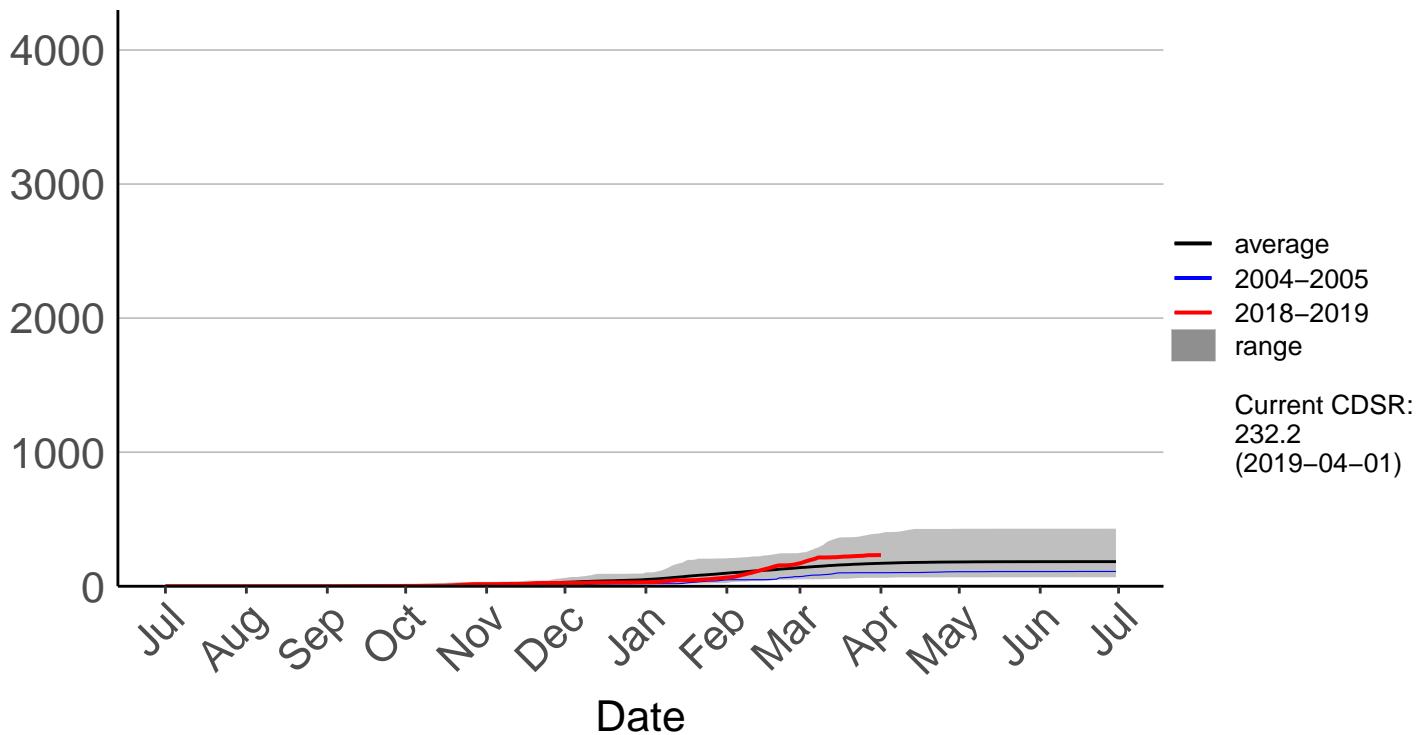

Cumulative Fire Severity Rating

Taupo Raws

Cumulative Fire Severity Rating

Taupo SYNOP

Cumulative Fire Severity Rating

Tihoi Raws

Cumulative Fire Severity Rating

4000
3000
2000
1000
0

Jul Aug Sep Oct Nov Dec Jan Feb Mar Apr May Jun Jul

Date

- average
- 2004–2005
- 2018–2019
- range

Current CDSR:
168.7
(2019-04-01)

Webb Raws – DISCONTINUED

Cumulative Fire Severity Rating

- average
- 2004–2005
- 2018–2019
- range