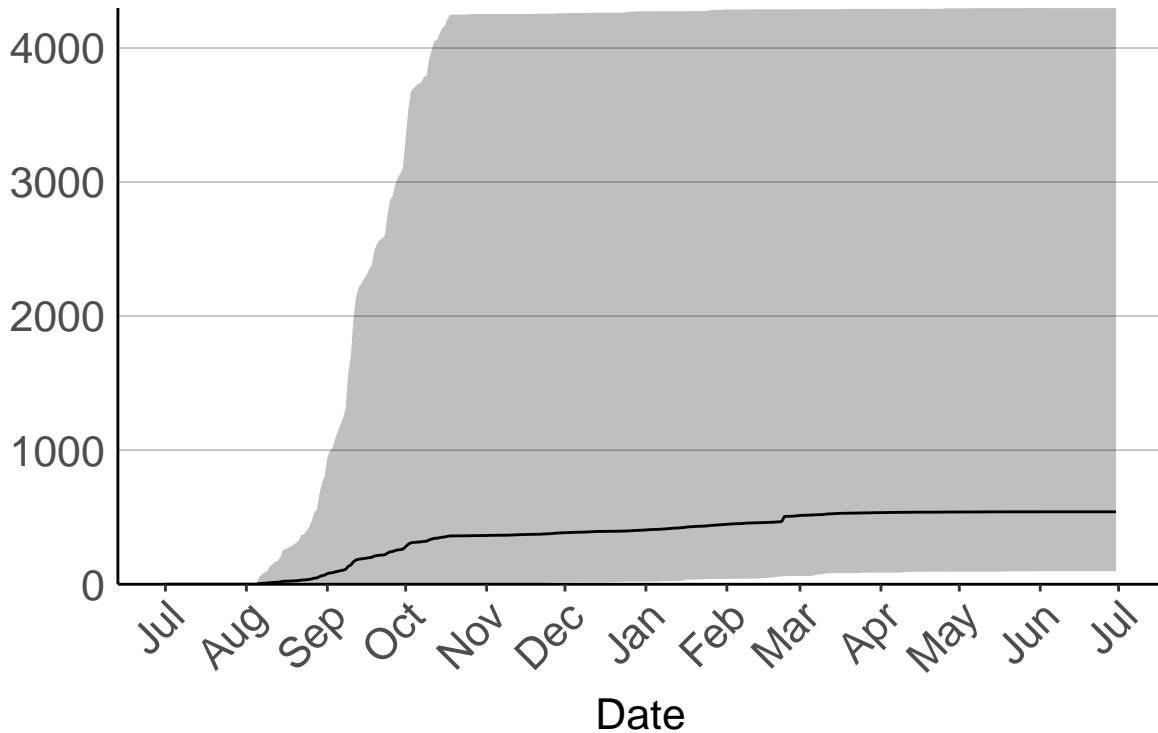

Jul Aug Sep Oct Nov Dec Jan Feb Mar Apr May Jun Jul

Date

- average
- 2004–2005
- 2018–2019
- range

Current CDSR:
168.7
(2019-04-01)

Webb Raws – DISCONTINUED

Cumulative Fire Severity Rating

- average
- 2004–2005
- 2018–2019
- range