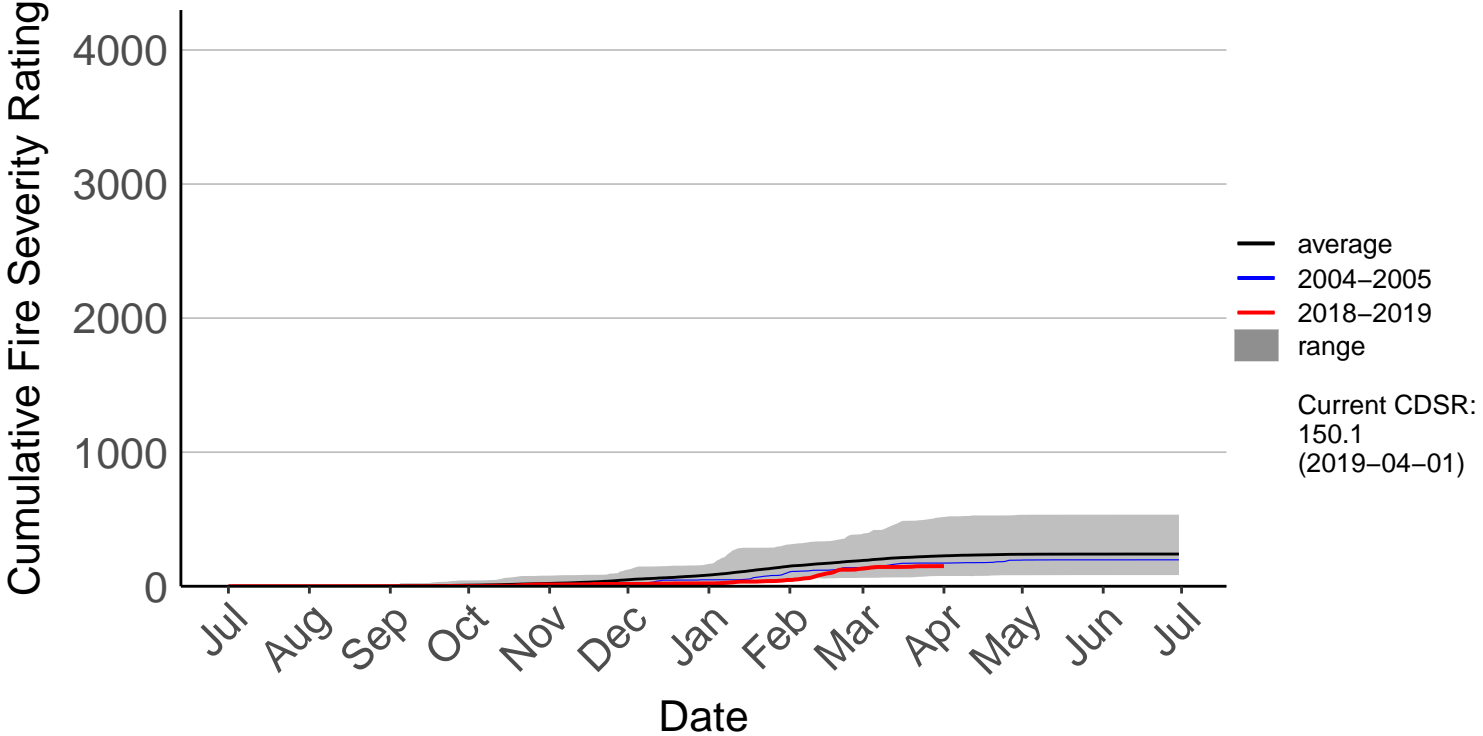

Minginui Raws