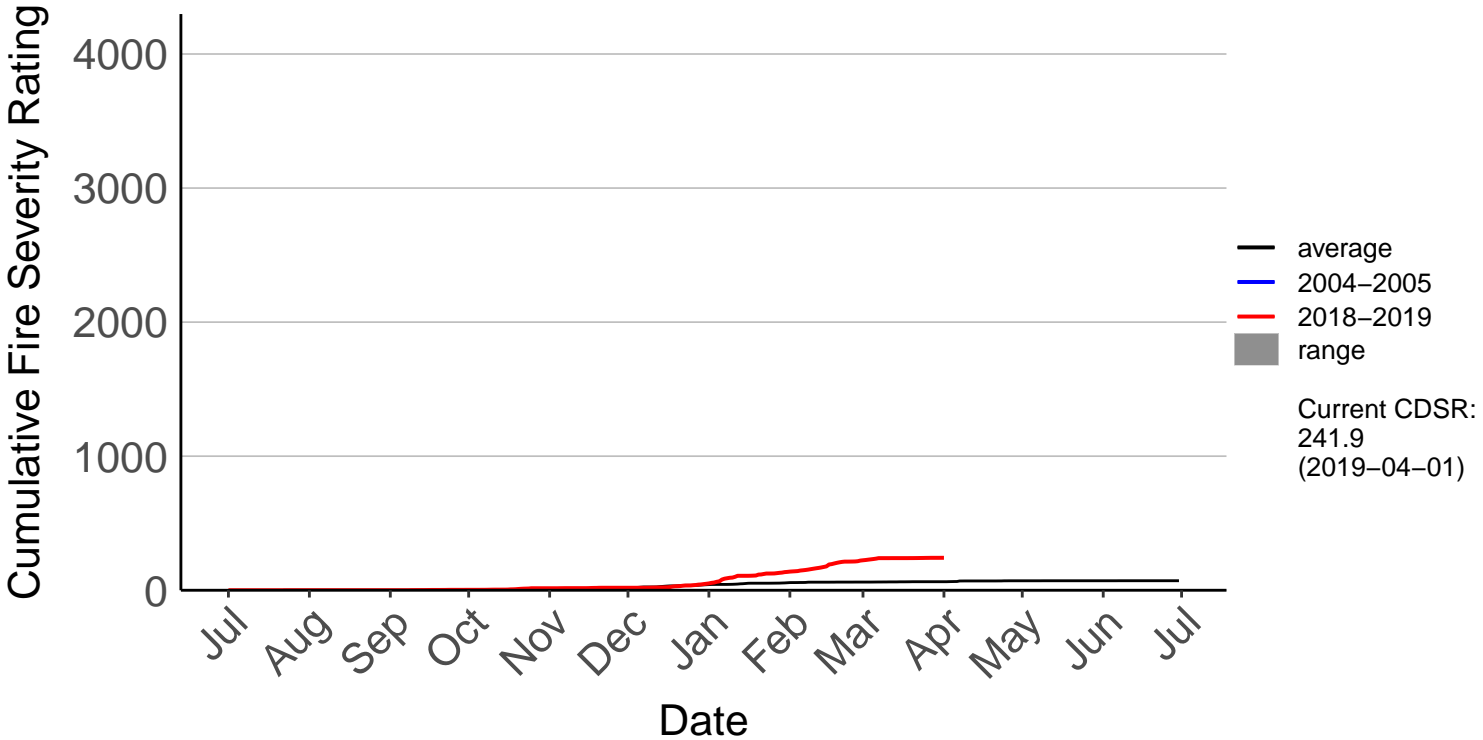

Goudies 2 Raws

Cumulative Fire Severity Rating

Goudies Raws – DISCONTINUED

Cumulative Fire Severity Rating

Hautu Raws

Matea Raws

Cumulative Fire Severity Rating

- average
- 2004-2005
- 2018-2019
- range

Jul Aug Sep Oct Nov Dec Jan Feb Mar Apr May Jun Jul

Date

- average
- 2004–2005
- 2018–2019
- range

Current CDSR:
168.7
(2019-04-01)

Webb Raws – DISCONTINUED

Cumulative Fire Severity Rating

- average
- 2004–2005
- 2018–2019
- range