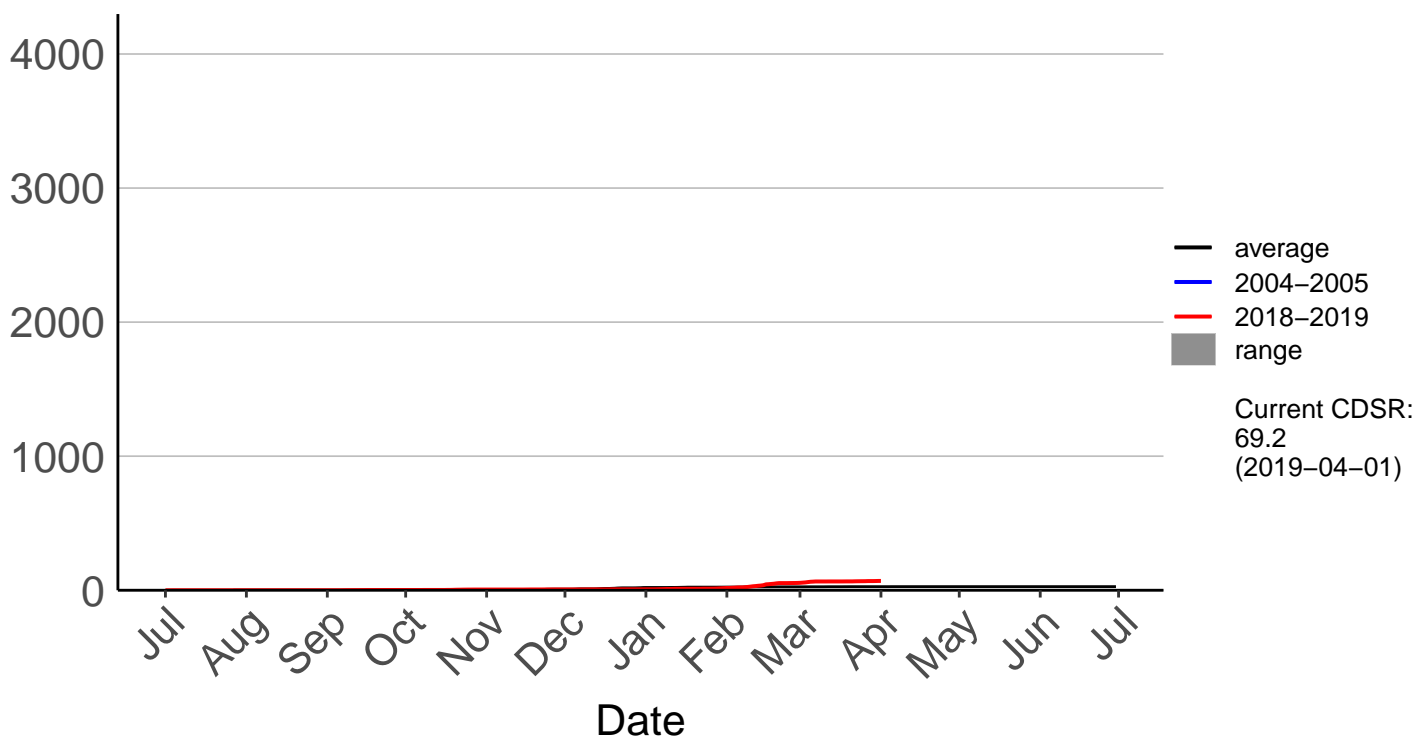

Rotoaira Raws

Cumulative Fire Severity Rating