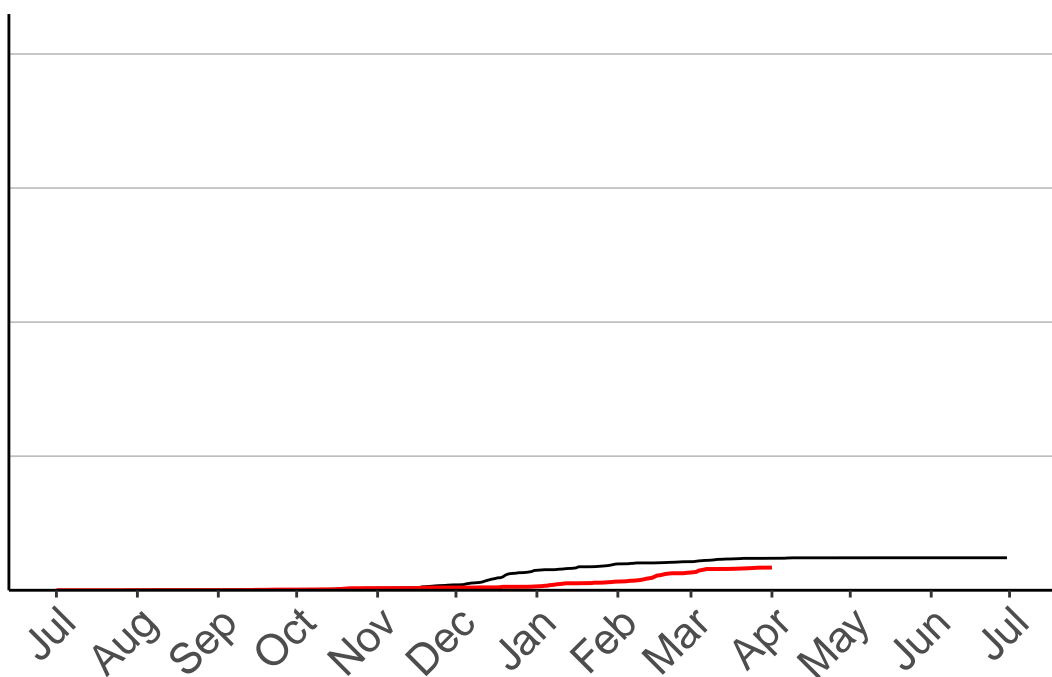

Cumulative Fire Severity Rating

Taupo Raws

Cumulative Fire Severity Rating

Taupo SYNOP

Cumulative Fire Severity Rating

Tihoi Raws

Cumulative Fire Severity Rating

4000
3000
2000
1000
0

Jul Aug Sep Oct Nov Dec Jan Feb Mar Apr May Jun Jul

Date

- average
- 2004–2005
- 2018–2019
- range

Current CDSR:
168.7
(2019-04-01)

Webb Raws – DISCONTINUED

Cumulative Fire Severity Rating

- average
- 2004–2005
- 2018–2019
- range