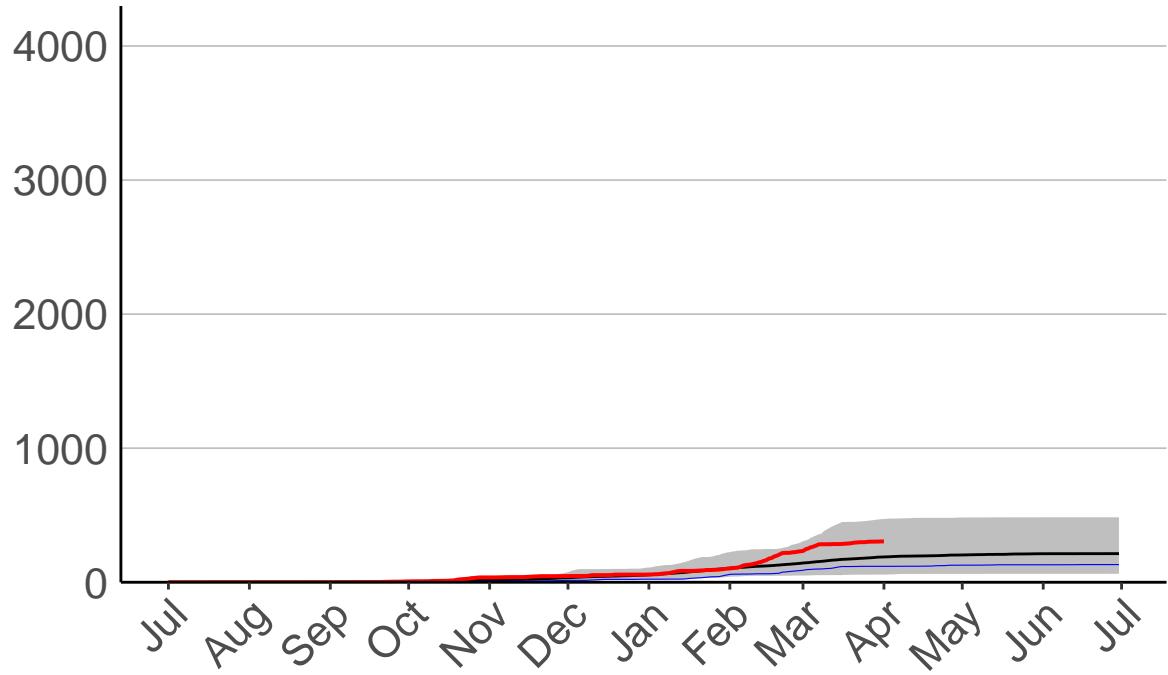

Goudies 2 Raws

Cumulative Fire Severity Rating

Goudies Raws – DISCONTINUED

Cumulative Fire Severity Rating

Hautu Raws

Matea Raws

Cumulative Fire Severity Rating

- average
- 2004-2005
- 2018-2019
- range