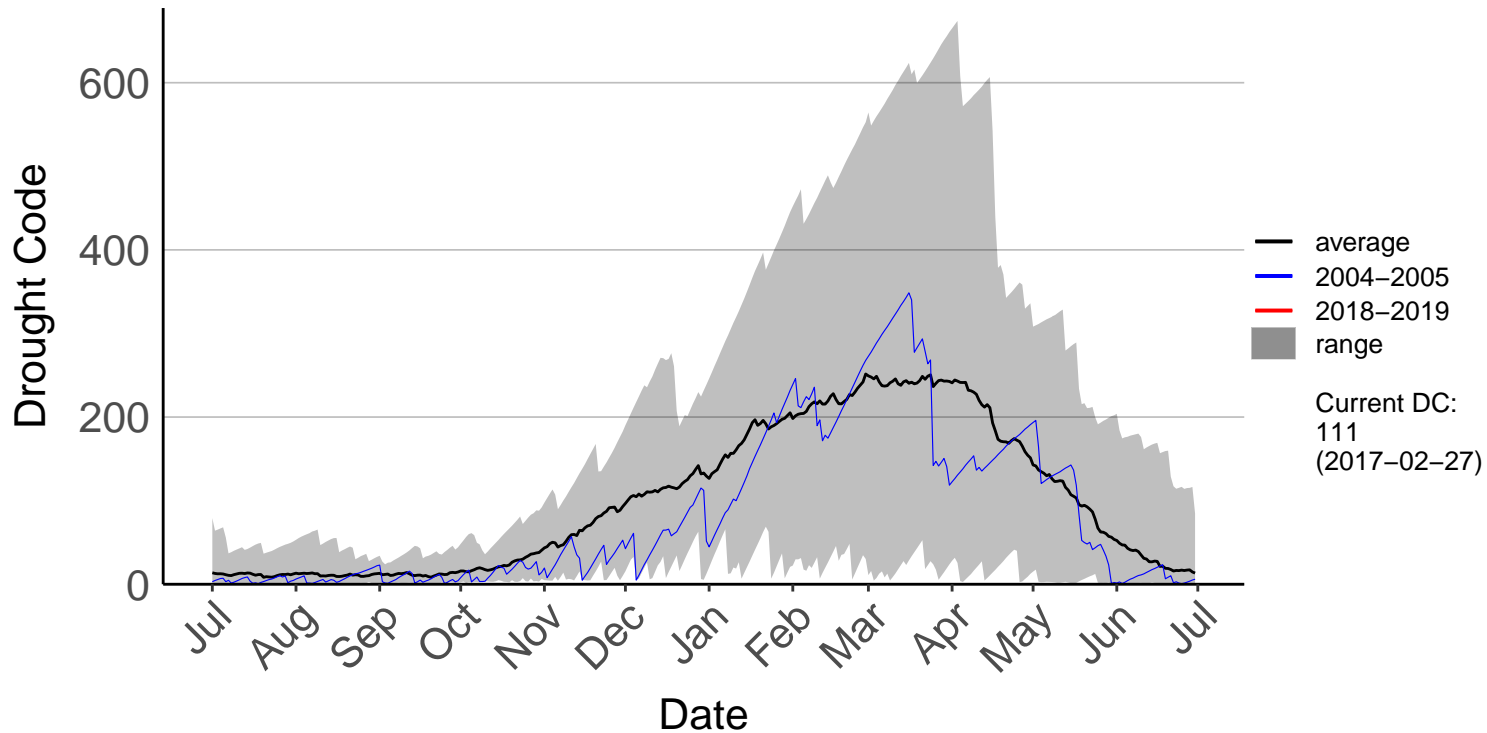

Goudies Raws – DISCONTINUED