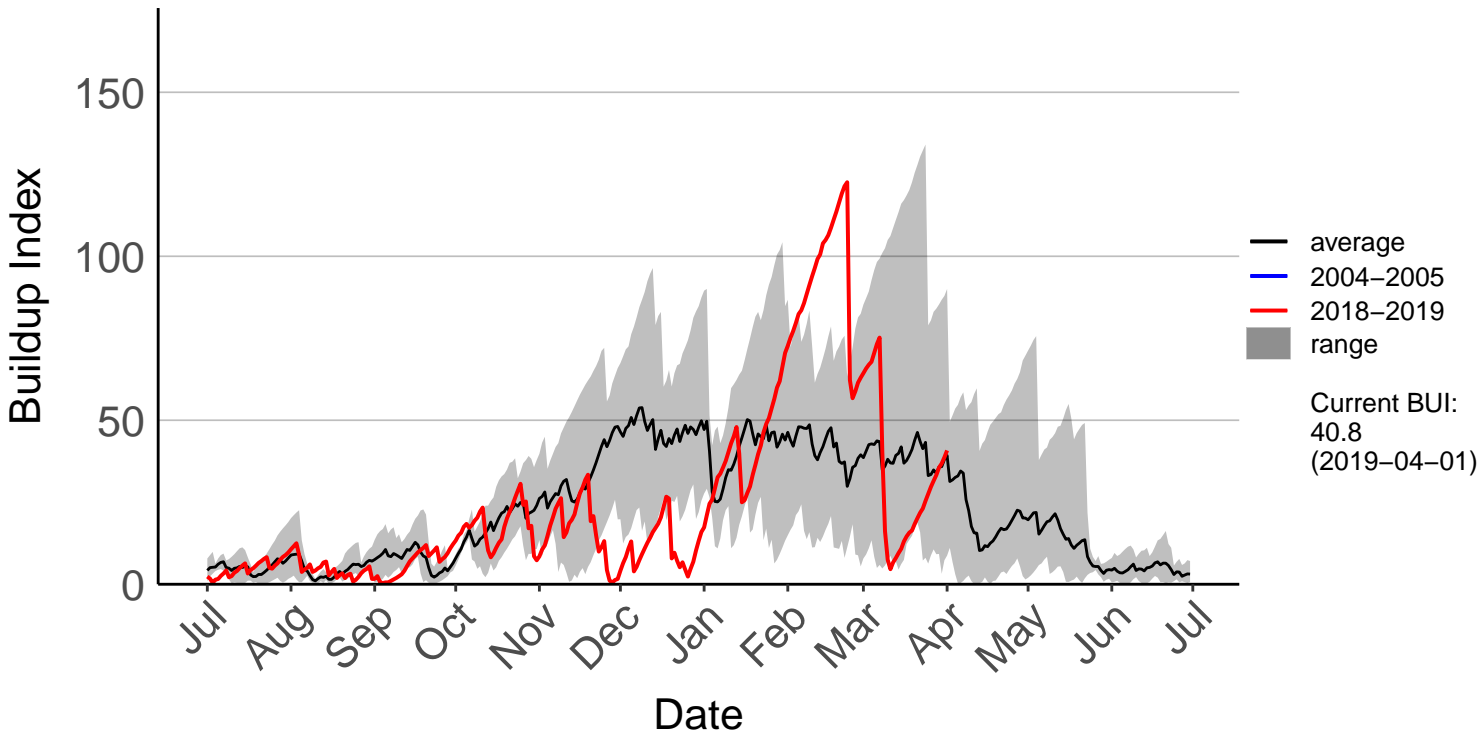

Palliser Raws