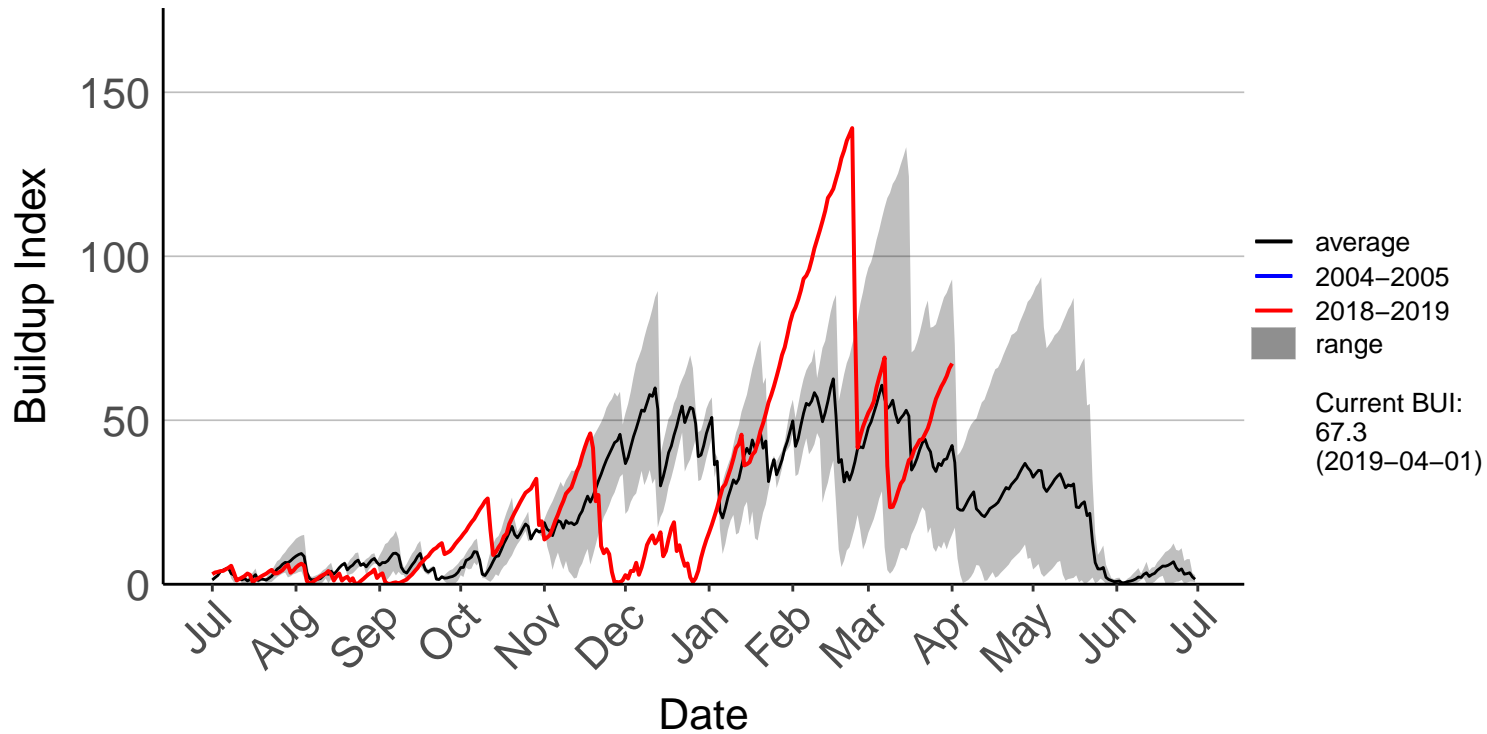

Castlepoint SYNOP

Crofoot Raws

Featherston Raws

Haurangi Raws

Holdsworth Station Raws

Homebush Raws

Masterton Aero Aws

Ngaumu Forest 2 Raws