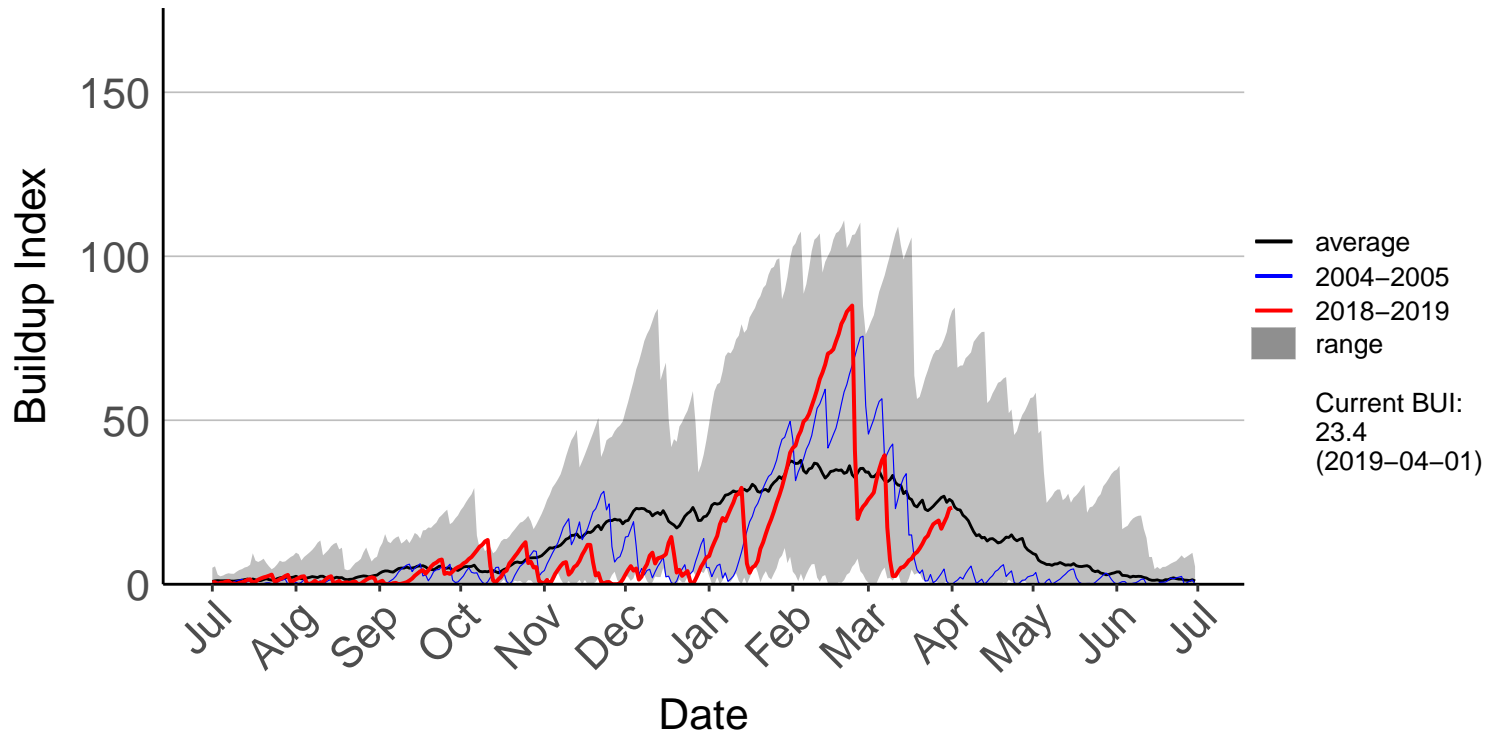

Castlepoint SYNOP

Crofoot Raws

Featherston Raws

Haurangi Raws

Holdsworth Station Raws

Homebush Raws

Masterton Aero Aws

Ngaumu Forest 2 Raws