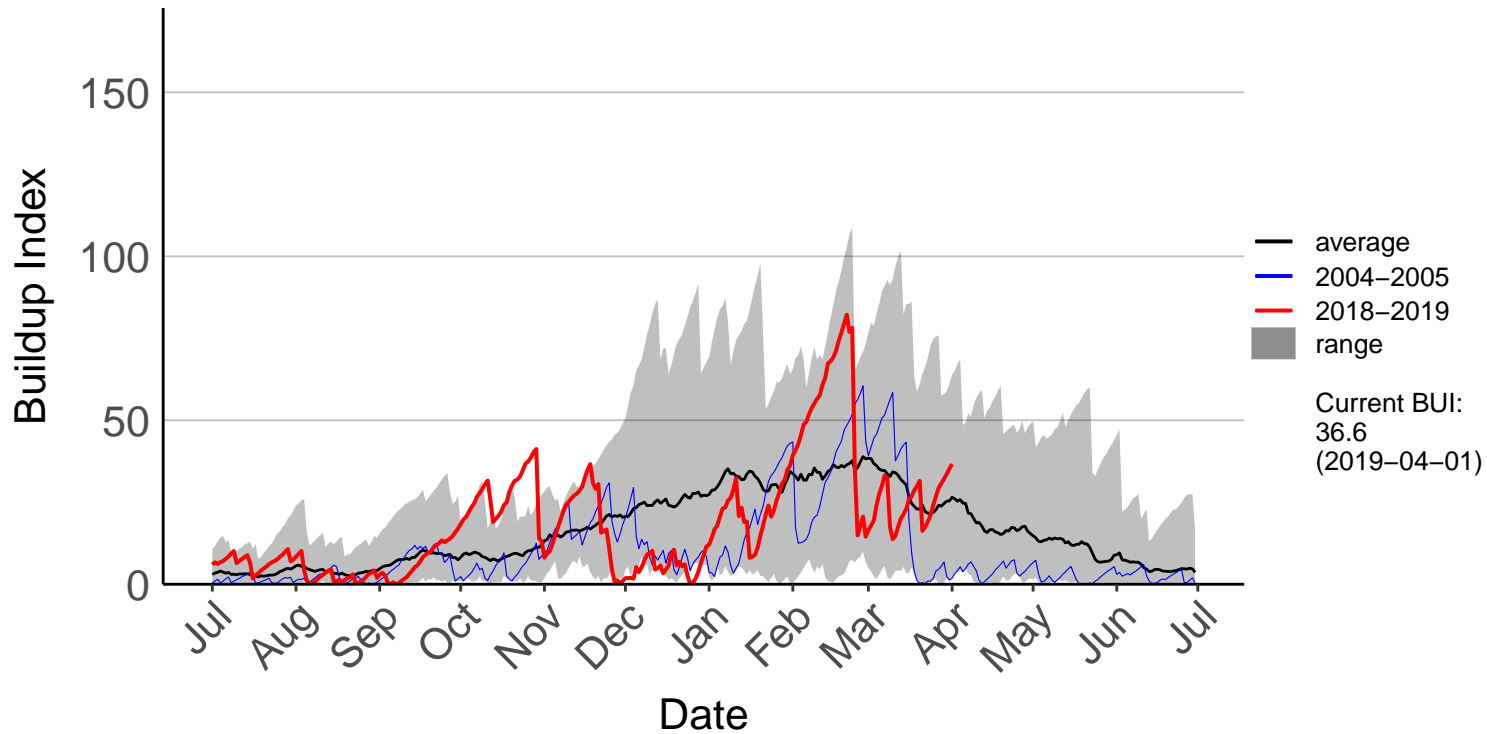

Castlepoint SYNOP

Crofoot Raws

Featherston Raws

Haurangi Raws

Holdsworth Station Raws

Homebush Raws

Masterton Aero Aws

Ngaumu Forest 2 Raws

Ngaumu Forest Raws – DISCONTINUED

Ngawi Aws

Palliser Raws

Stony Creek Raws