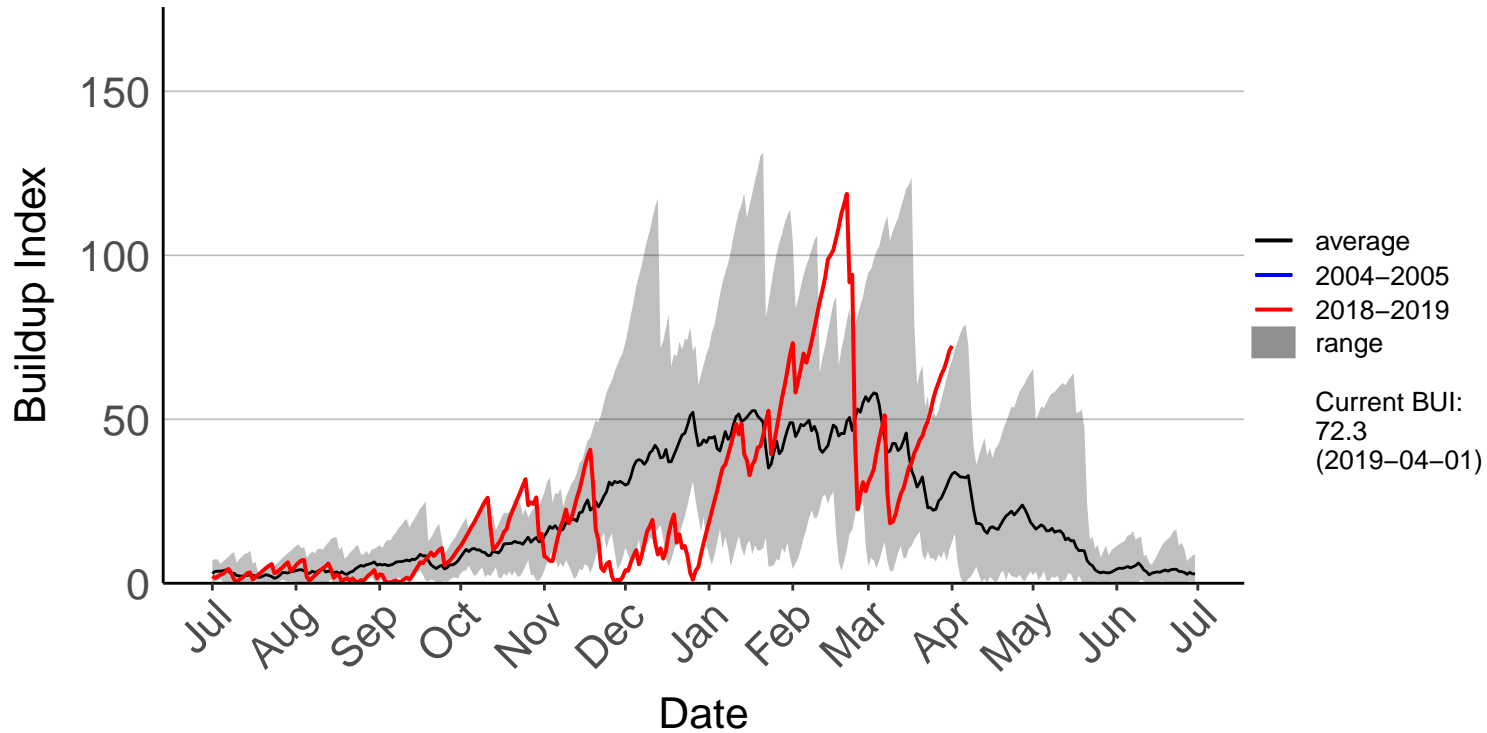

Castlepoint SYNOP

Crofoot Raws

Featherston Raws

Haurangi Raws

Holdsworth Station Raws

Homebush Raws

Masterton Aero Aws

Ngaumu Forest 2 Raws