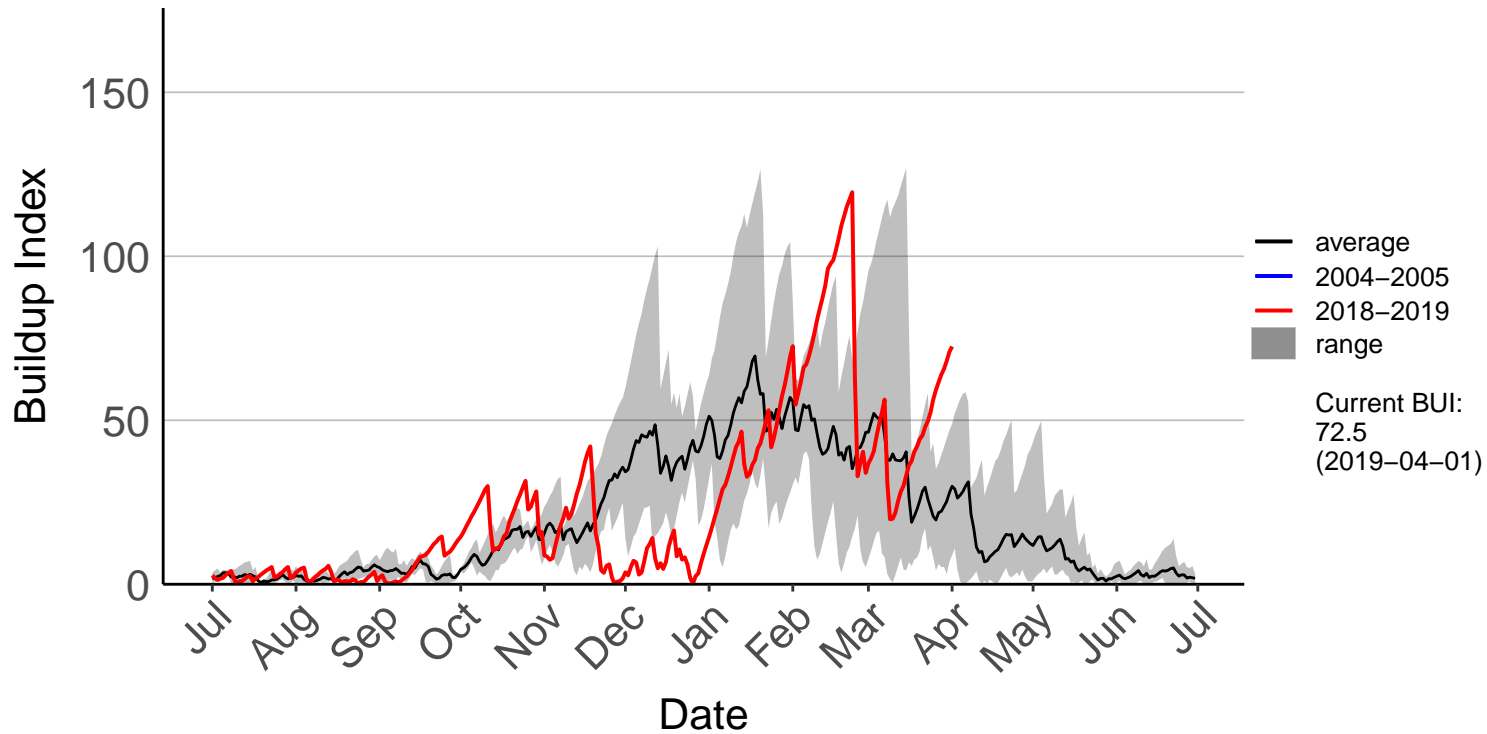

Castlepoint SYNOP

Crofoot Raws

Featherston Raws

Haurangi Raws

Holdsworth Station Raws

Homebush Raws

Masterton Aero Aws

Ngaumu Forest 2 Raws