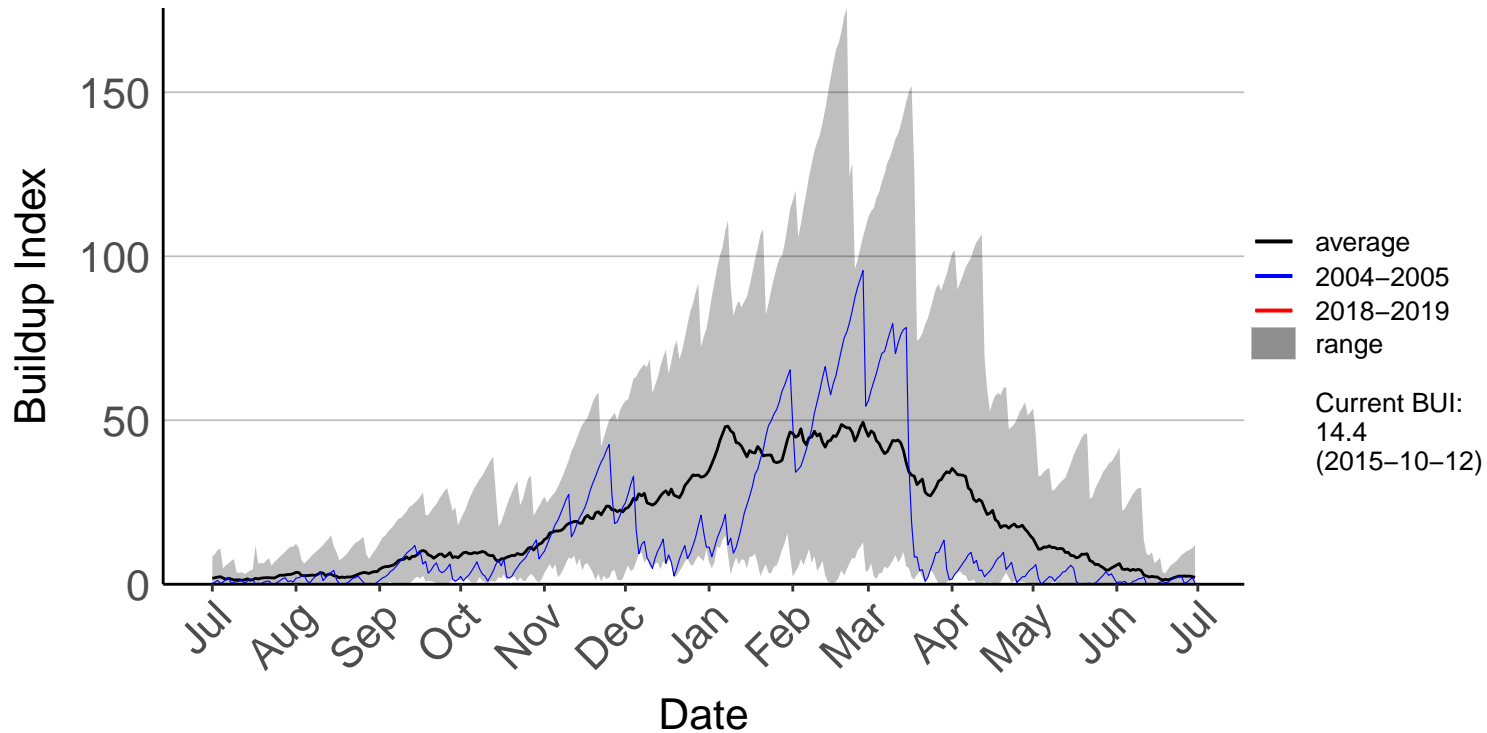

Ngaumu Forest Raws – DISCONTINUED