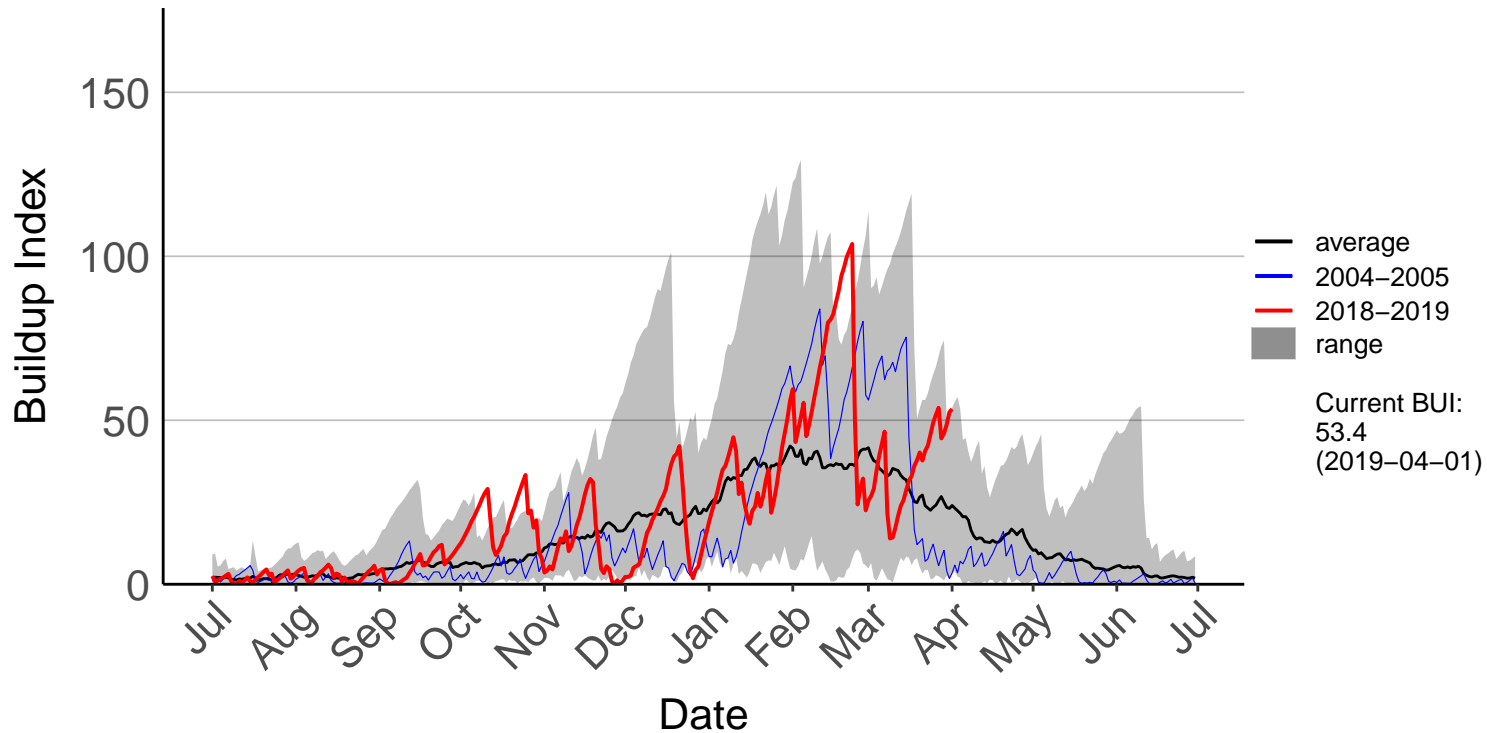

Castlepoint SYNOP

Crofoot Raws

Featherston Raws

Haurangi Raws

Holdsworth Station Raws

Homebush Raws

Masterton Aero Aws

Ngaumu Forest 2 Raws