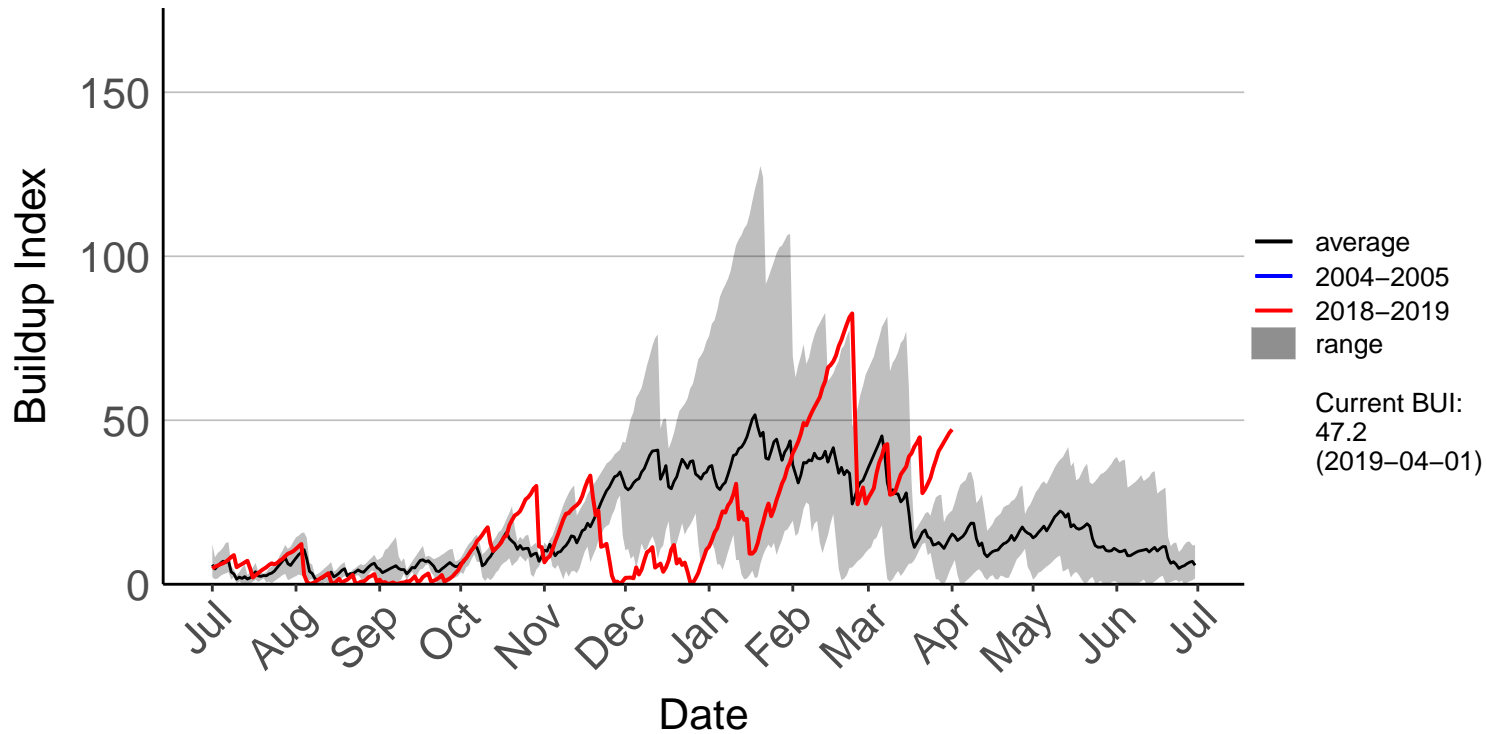

Castlepoint SYNOP

Crofoot Raws

Featherston Raws

Haurangi Raws

Holdsworth Station Raws

Homebush Raws

Masterton Aero Aws

Ngaumu Forest 2 Raws