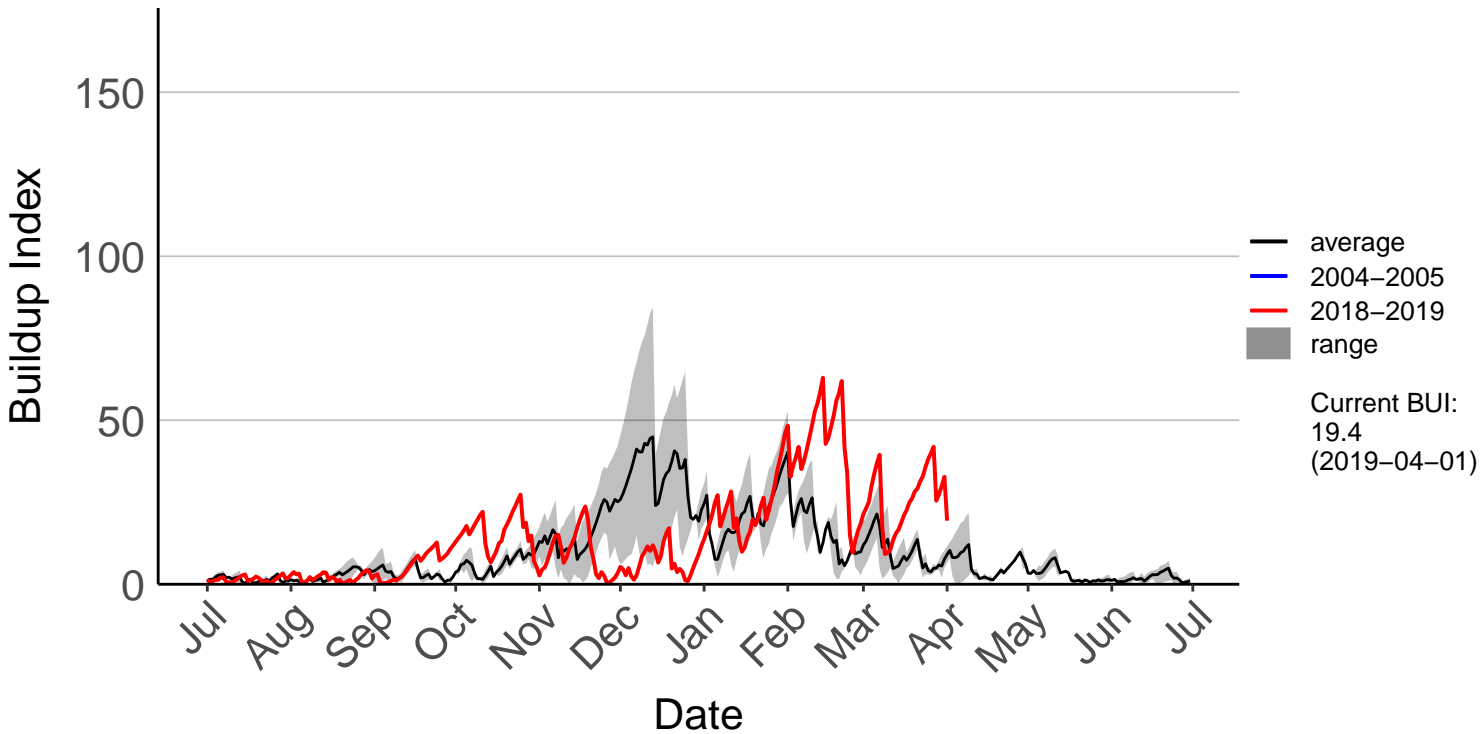

Castlepoint SYNOP

Crofoot Raws

Featherston Raws

Haurangi Raws

Holdsworth Station Raws

Homebush Raws

Masterton Aero Aws

Ngaumu Forest 2 Raws