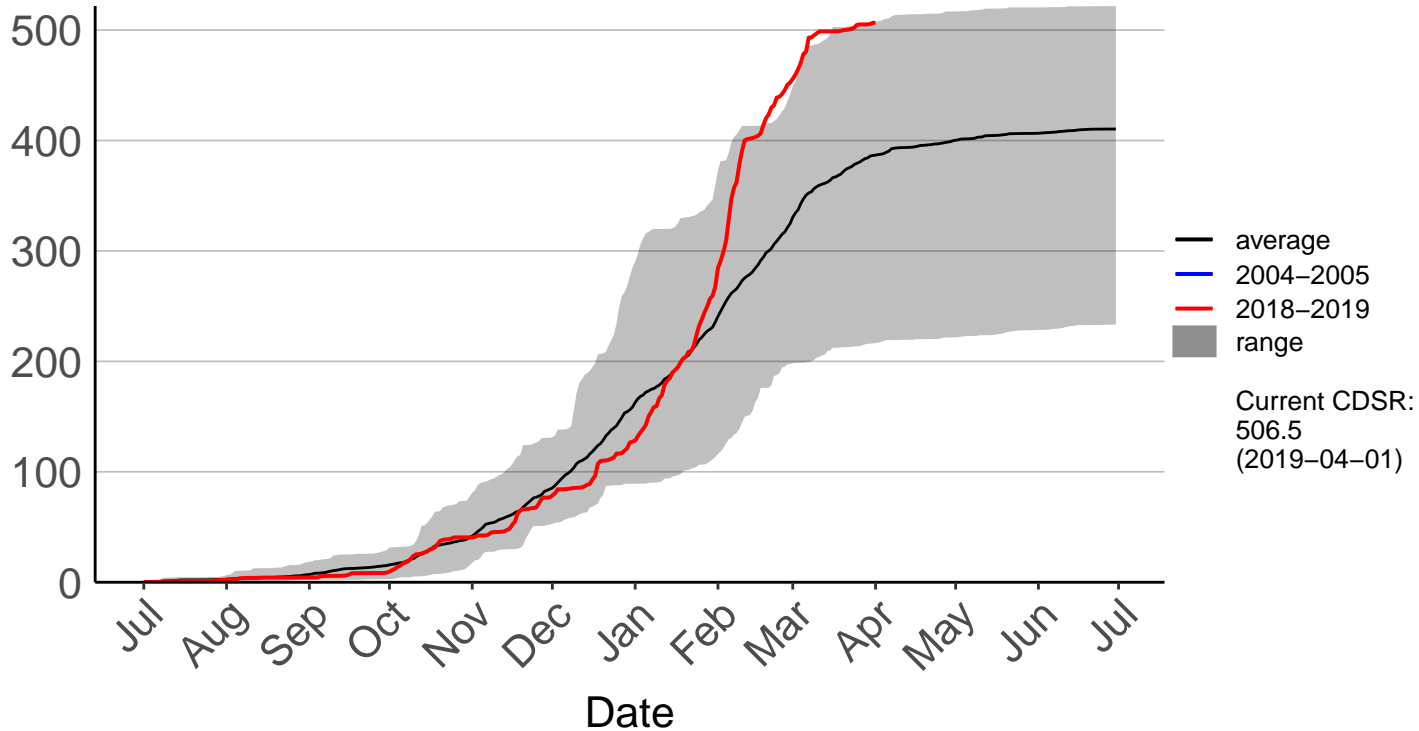

Chatham Islands Aero SYNOP

Cumulative Fire Severity Rating

Kaiwhata Raws

Cumulative Fire Severity Rating

- average
- 2004–2005
- 2018–2019
- range

Current CDSR:
324.9
(2019-04-01)

Date

Waitangi Raws

Cumulative Fire Severity Rating

500
400
300
200
100
0

Jul Aug Sep Oct Nov Dec Jan Feb Mar Apr May Jun Jul

Date

- average
- 2004–2005
- 2018–2019
- range

Current CDSR:
221.2
(2019-04-01)