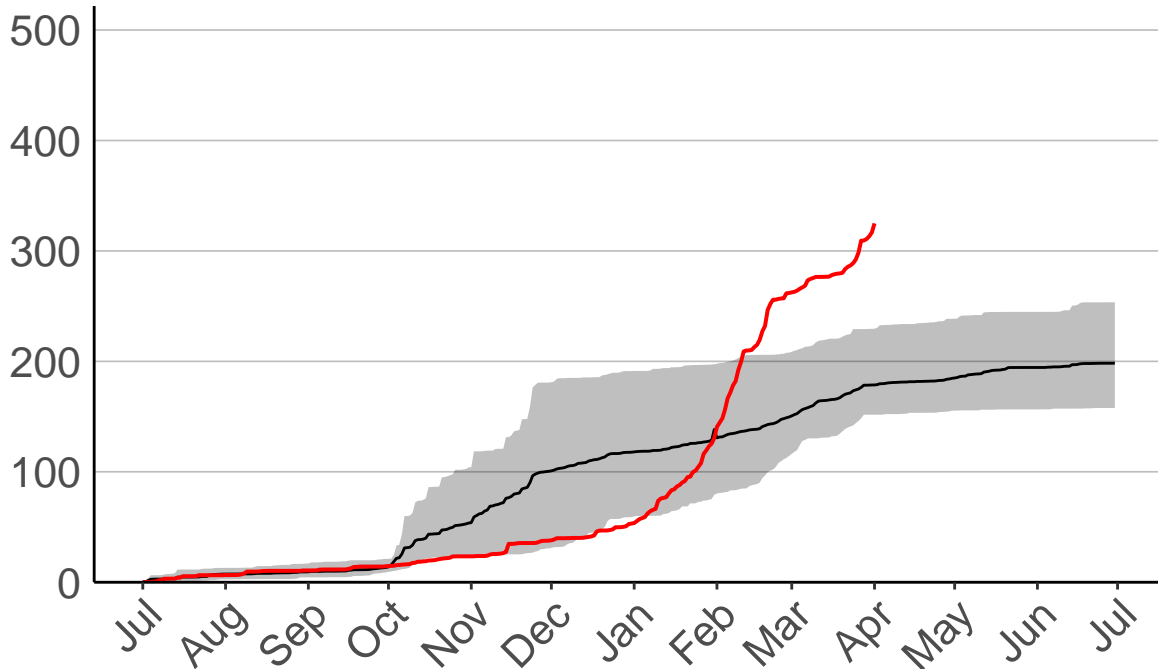

Chatham Islands Aero SYNOP

Cumulative Fire Severity Rating

Kaiwhata Raws

Cumulative Fire Severity Rating

- average
- 2004–2005
- 2018–2019
- range

Current CDSR:
324.9
(2019-04-01)

Date

Waitangi Raws

Cumulative Fire Severity Rating

500
400
300
200
100
0

Jul Aug Sep Oct Nov Dec Jan Feb Mar Apr May Jun Jul

Date

- average
- 2004–2005
- 2018–2019
- range

Current CDSR:
221.2
(2019-04-01)