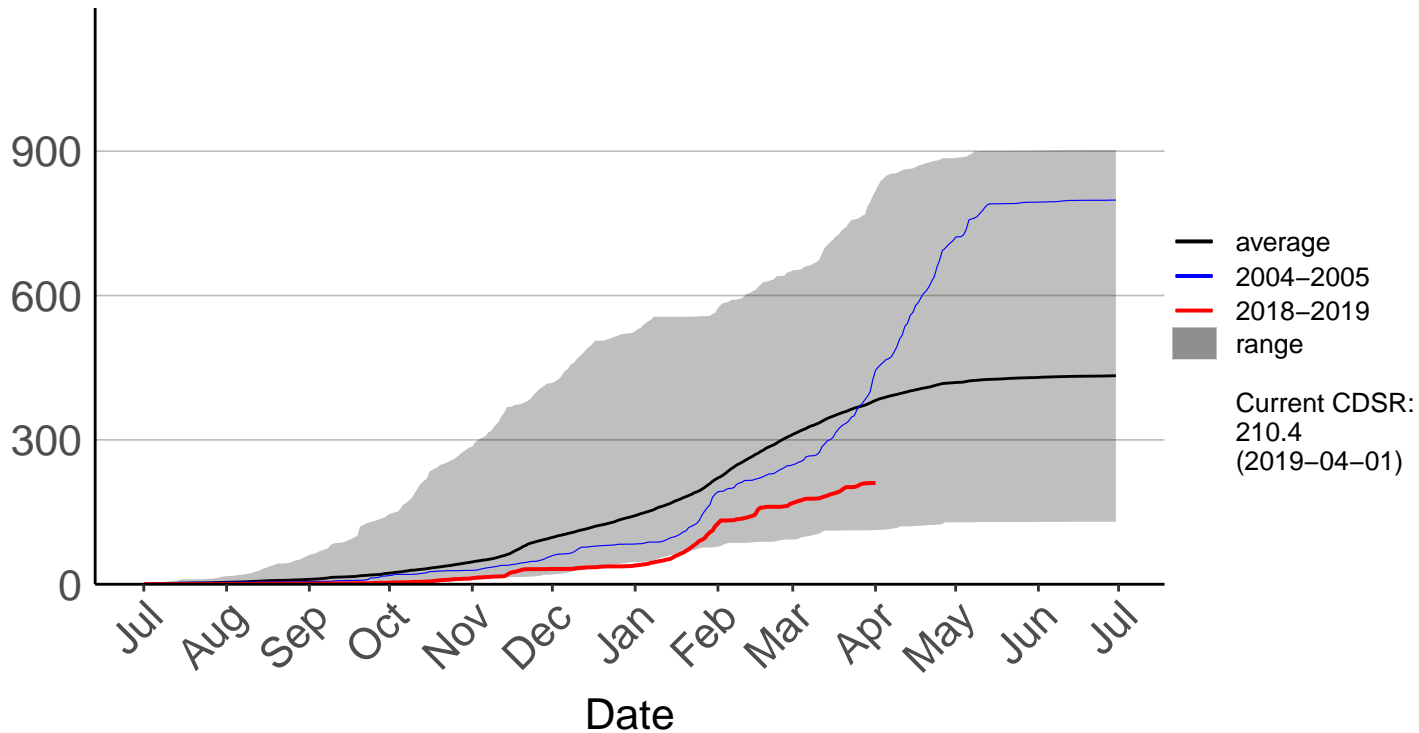

# Aupouri Peninsula Raws

Cumulative Fire Severity Rating