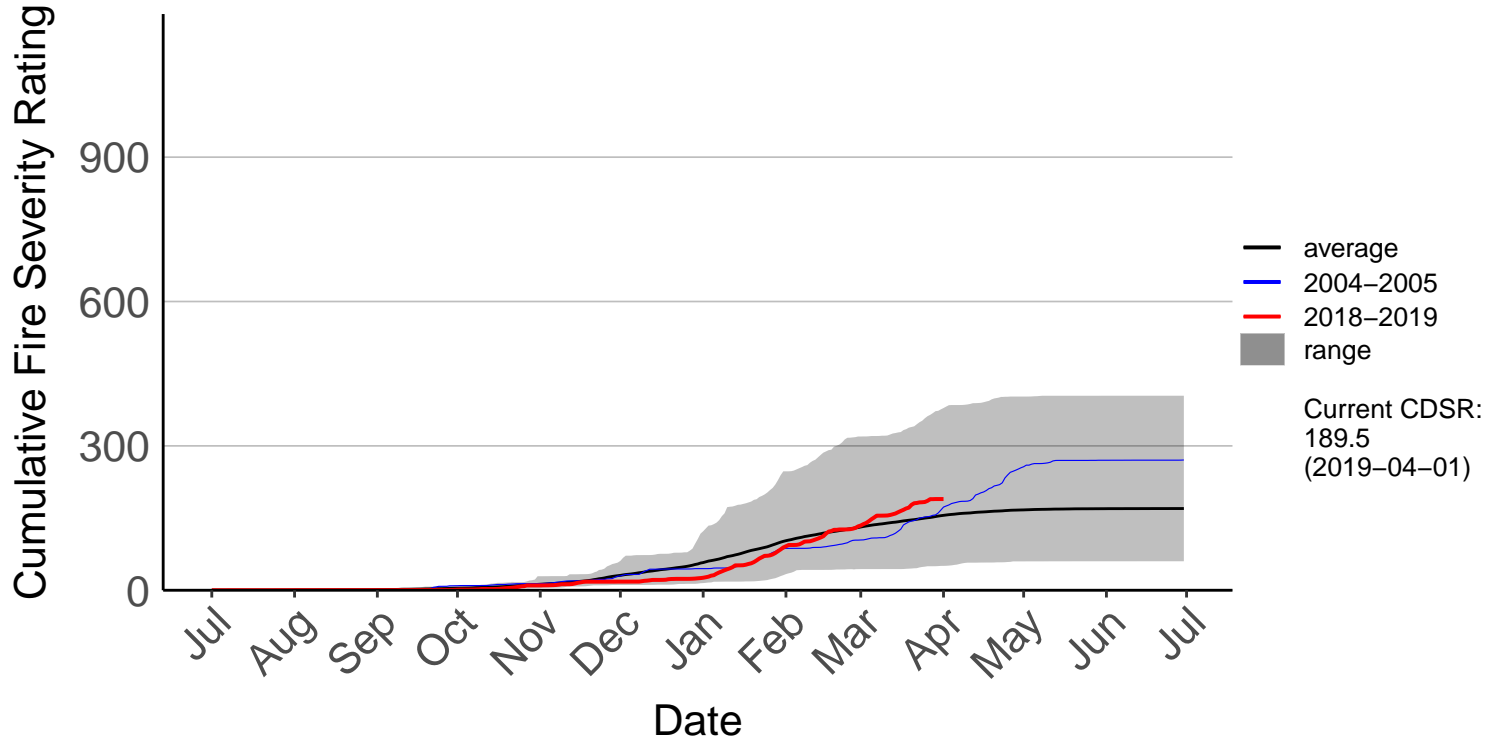

Kaikohe Aws