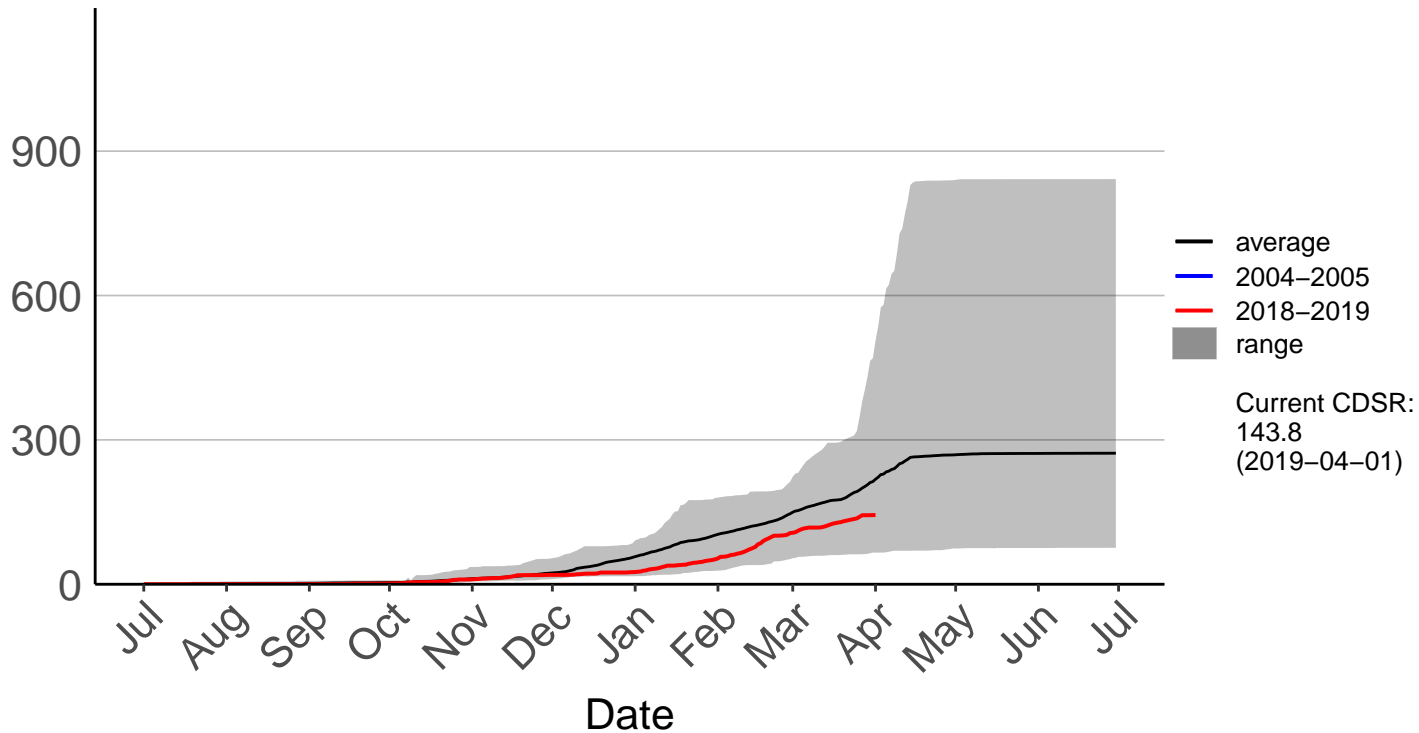

Pouto Raws

Cumulative Fire Severity Rating