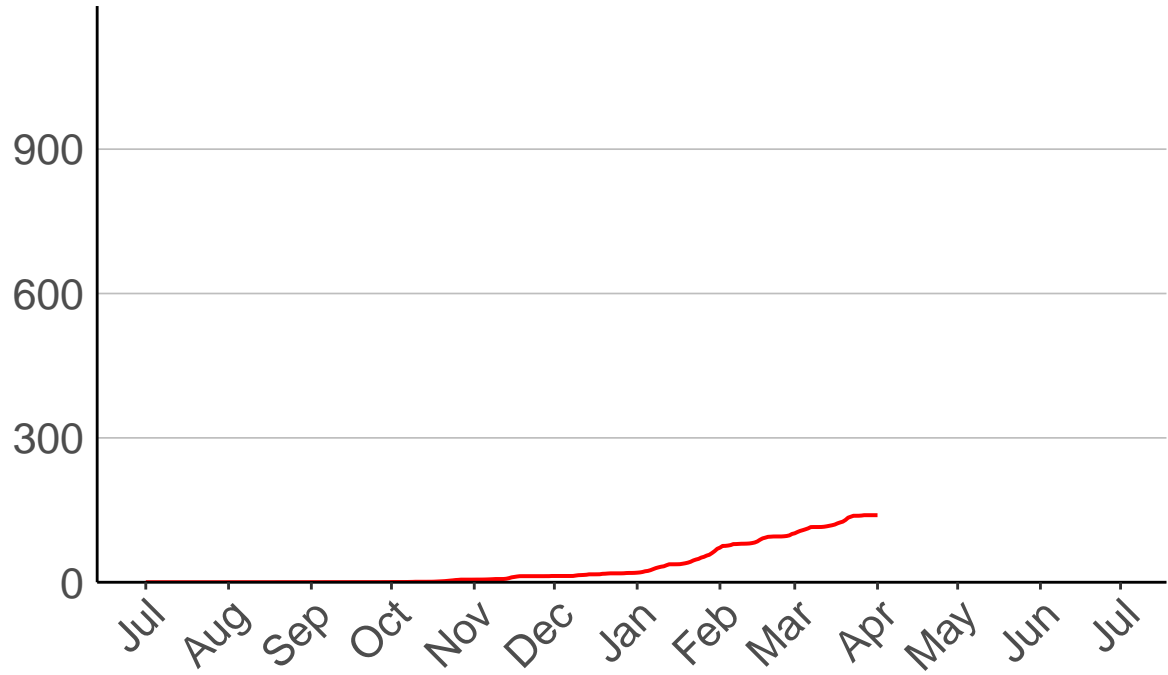

Towai Raws

Cumulative Fire Severity Rating

- average
- 2004–2005
- 2018–2019
- range

Current CDSR:
139.4
(2019-04-01)

Date