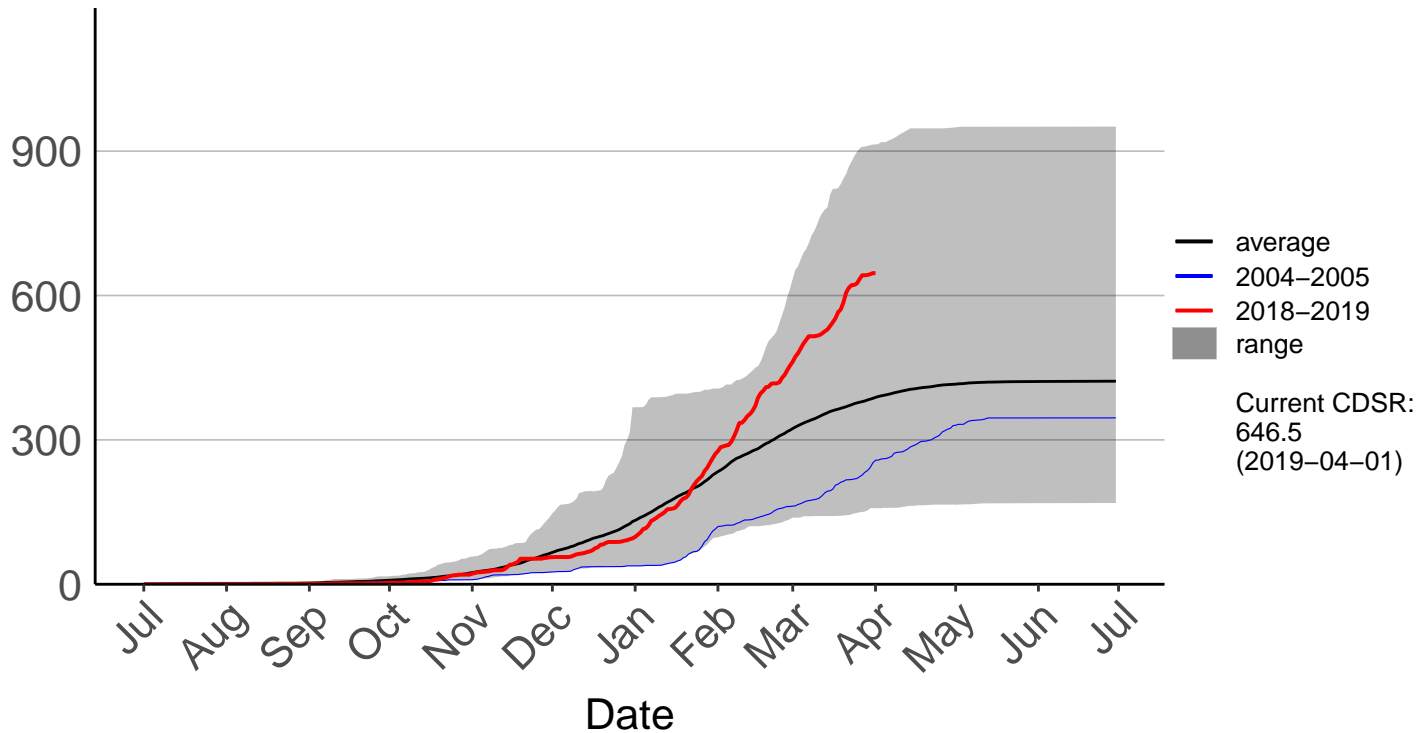

Hokianga Raws

Cumulative Fire Severity Rating