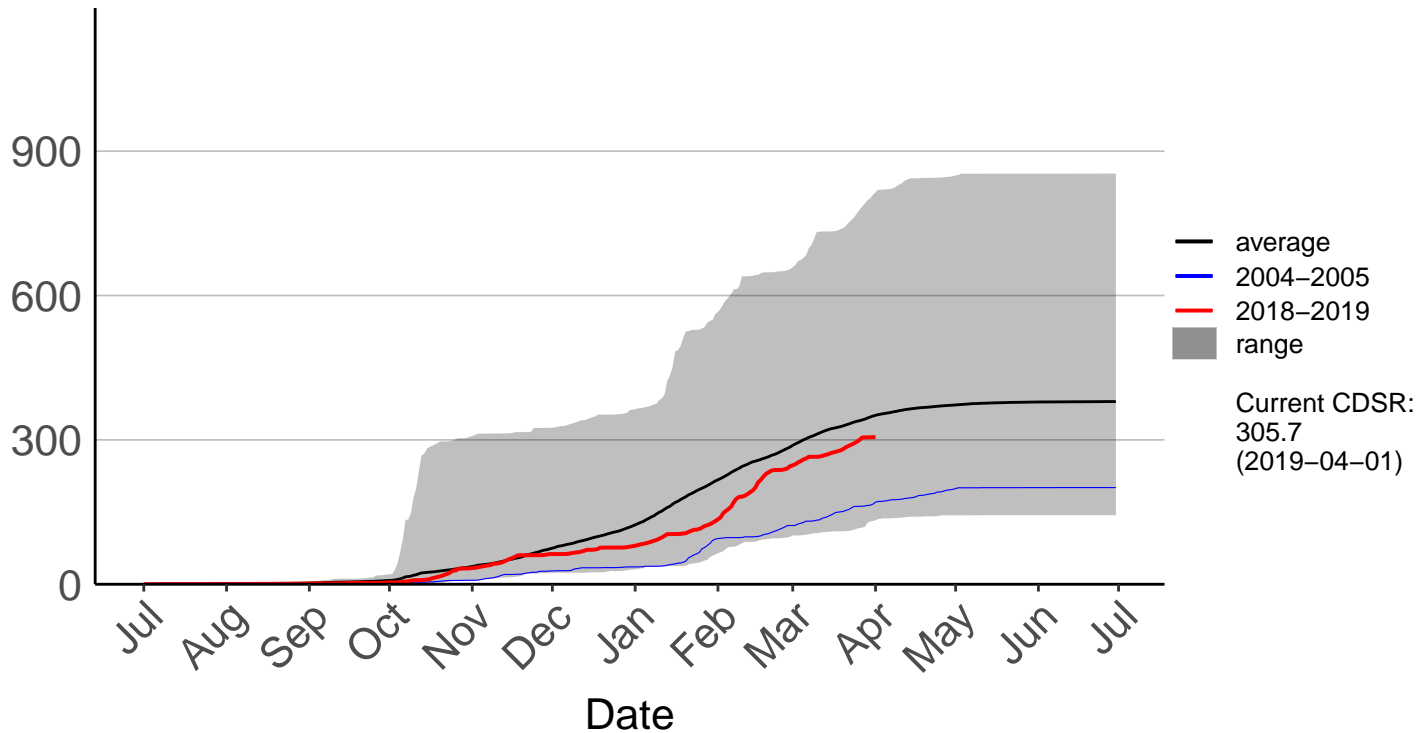

Dargaville Raws

Cumulative Fire Severity Rating