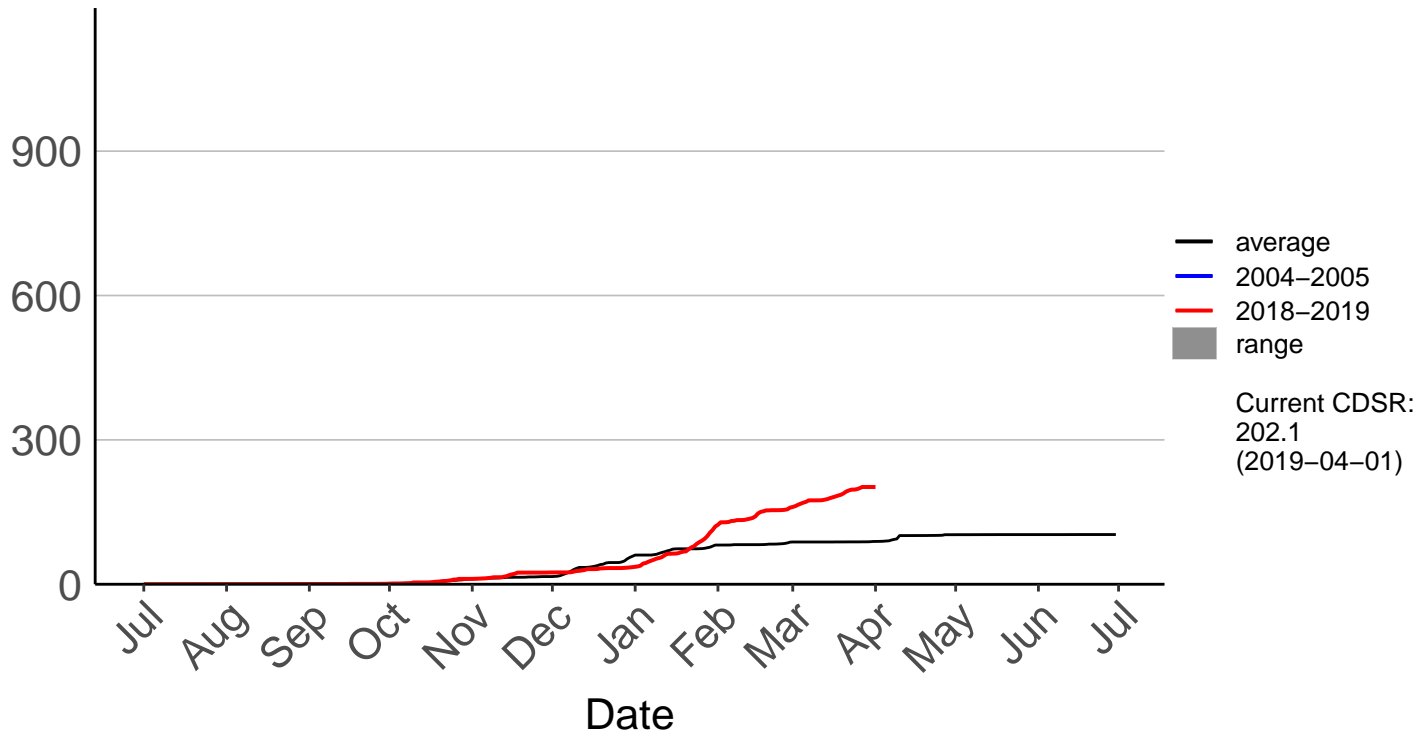

Kaikohe Raws

Cumulative Fire Severity Rating