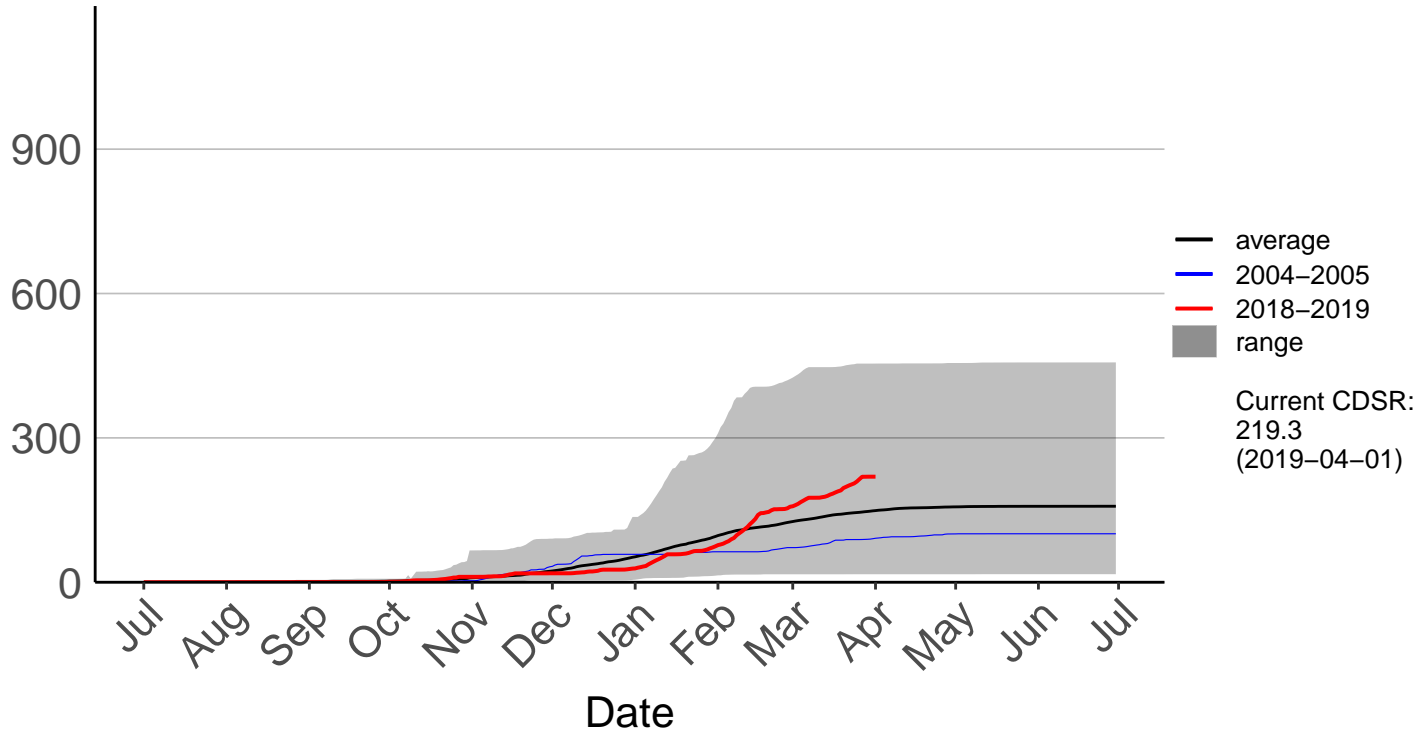

Opouteke Raws

Cumulative Fire Severity Rating