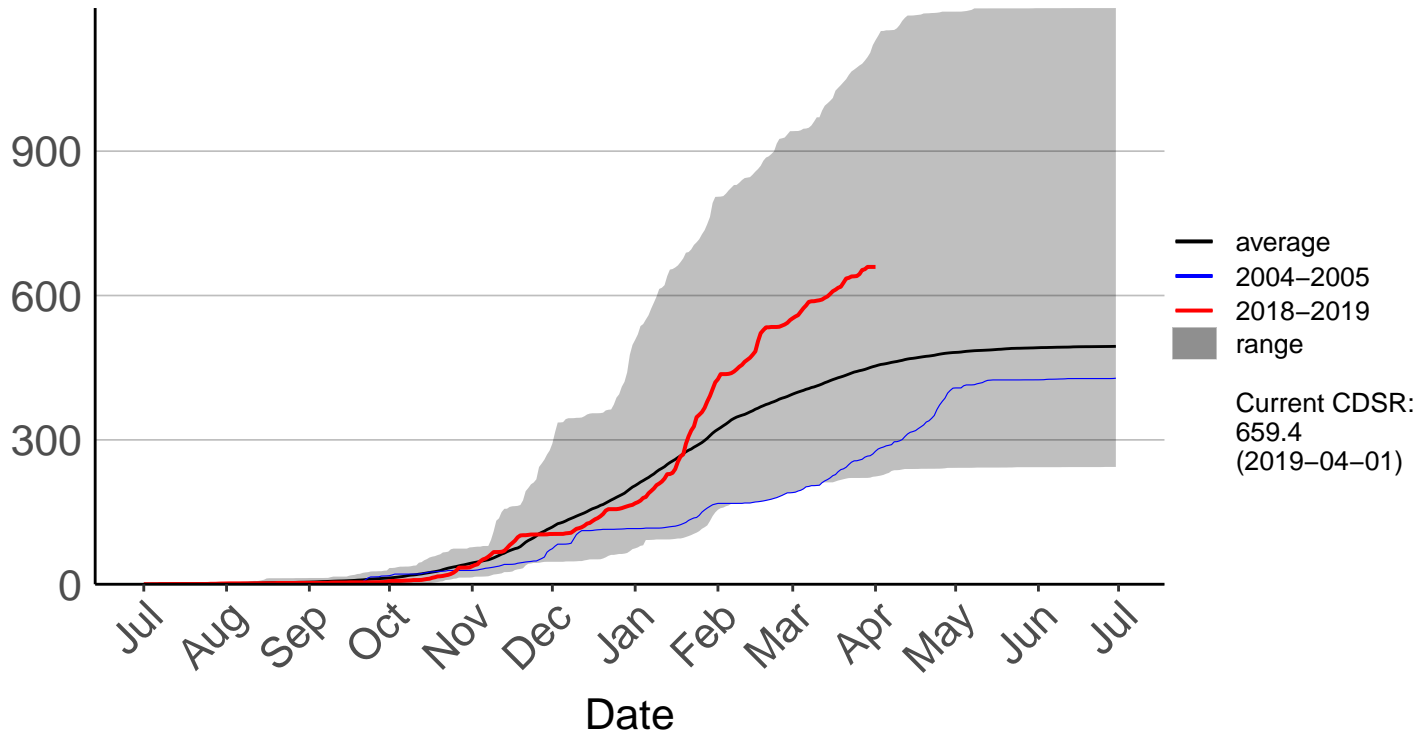

Waitangi Forest Raws

Cumulative Fire Severity Rating