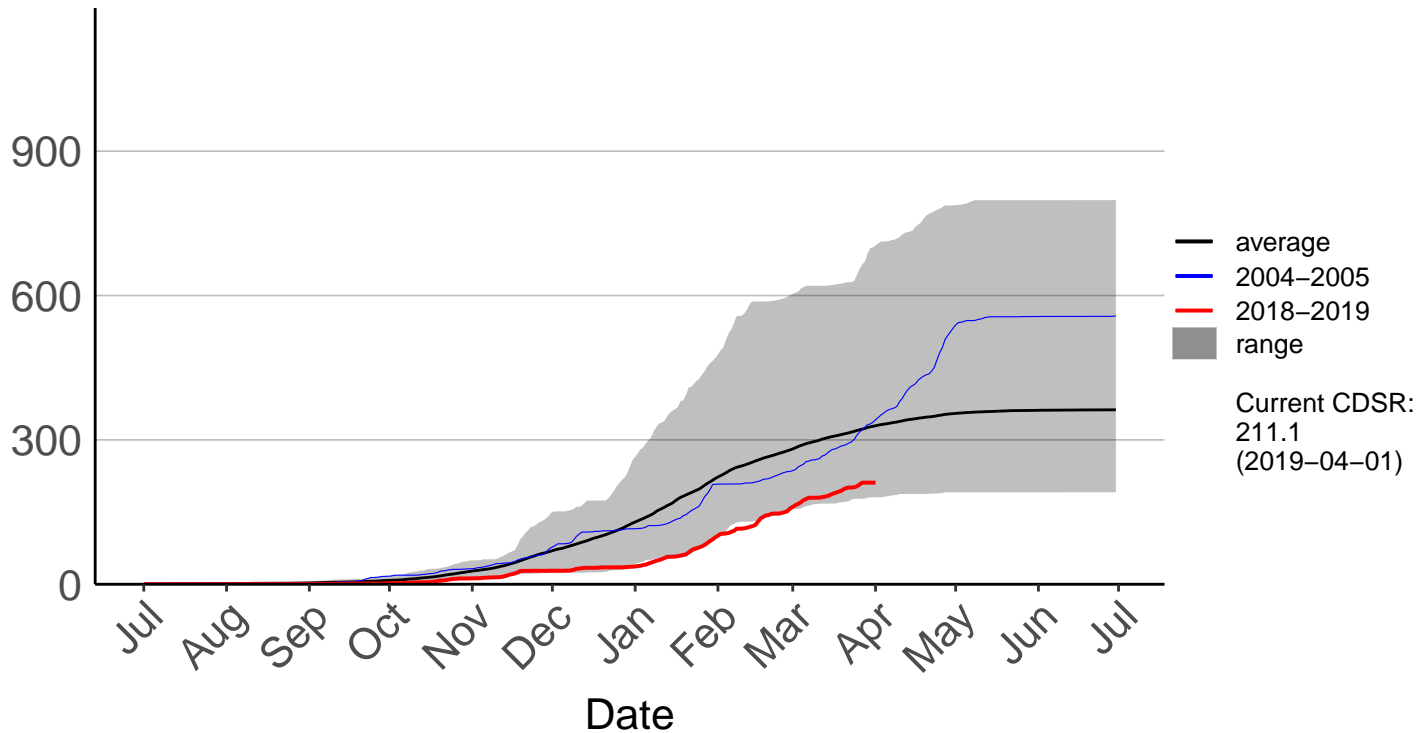

Whangarei Aero Aws

Cumulative Fire Severity Rating