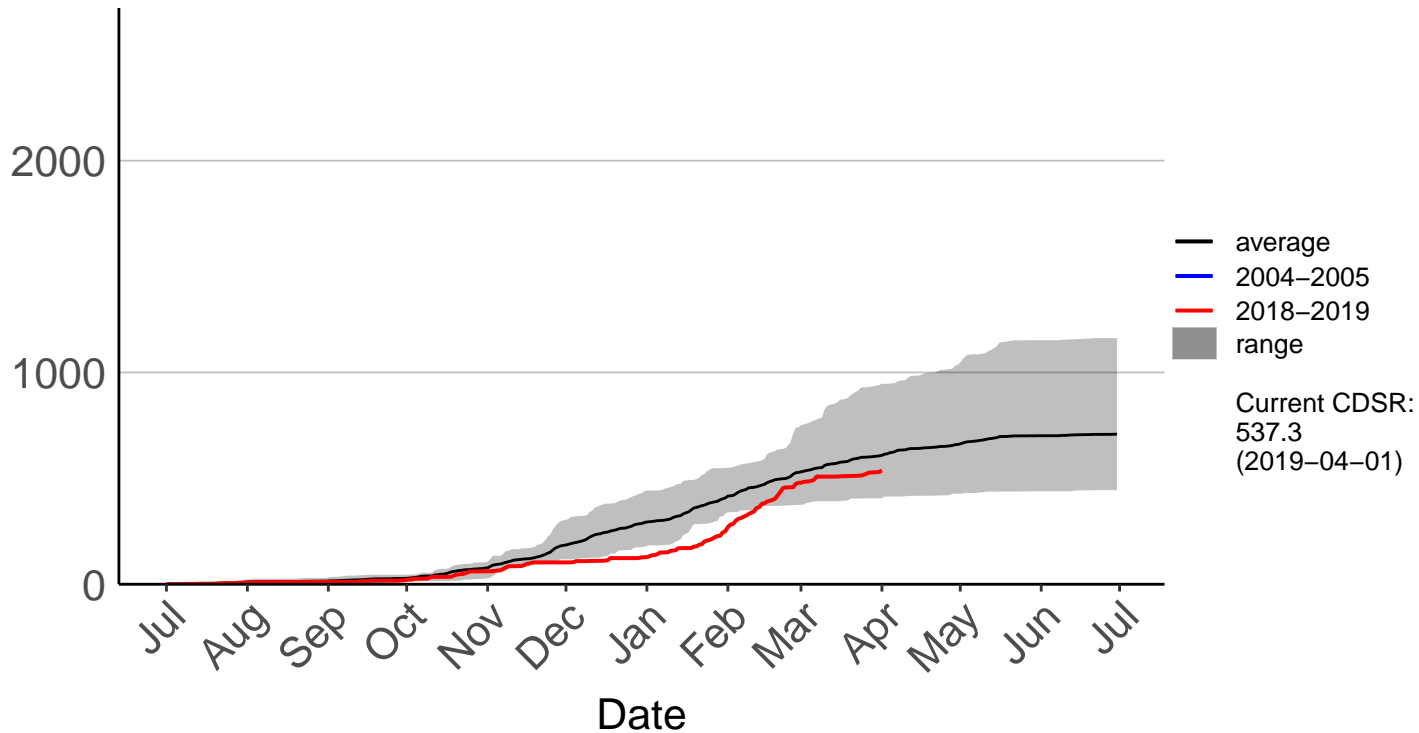

Palliser Raws

Cumulative Fire Severity Rating