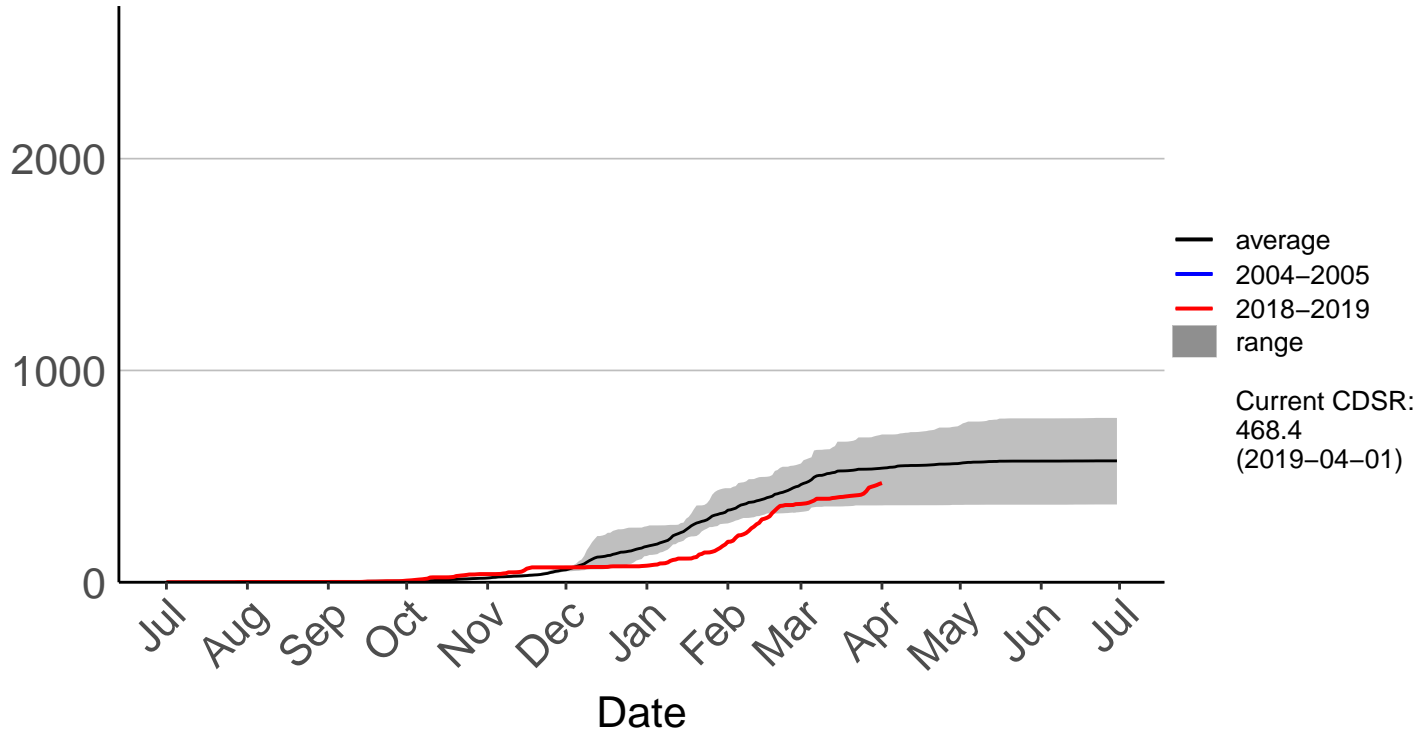

Homebush Raws

Cumulative Fire Severity Rating