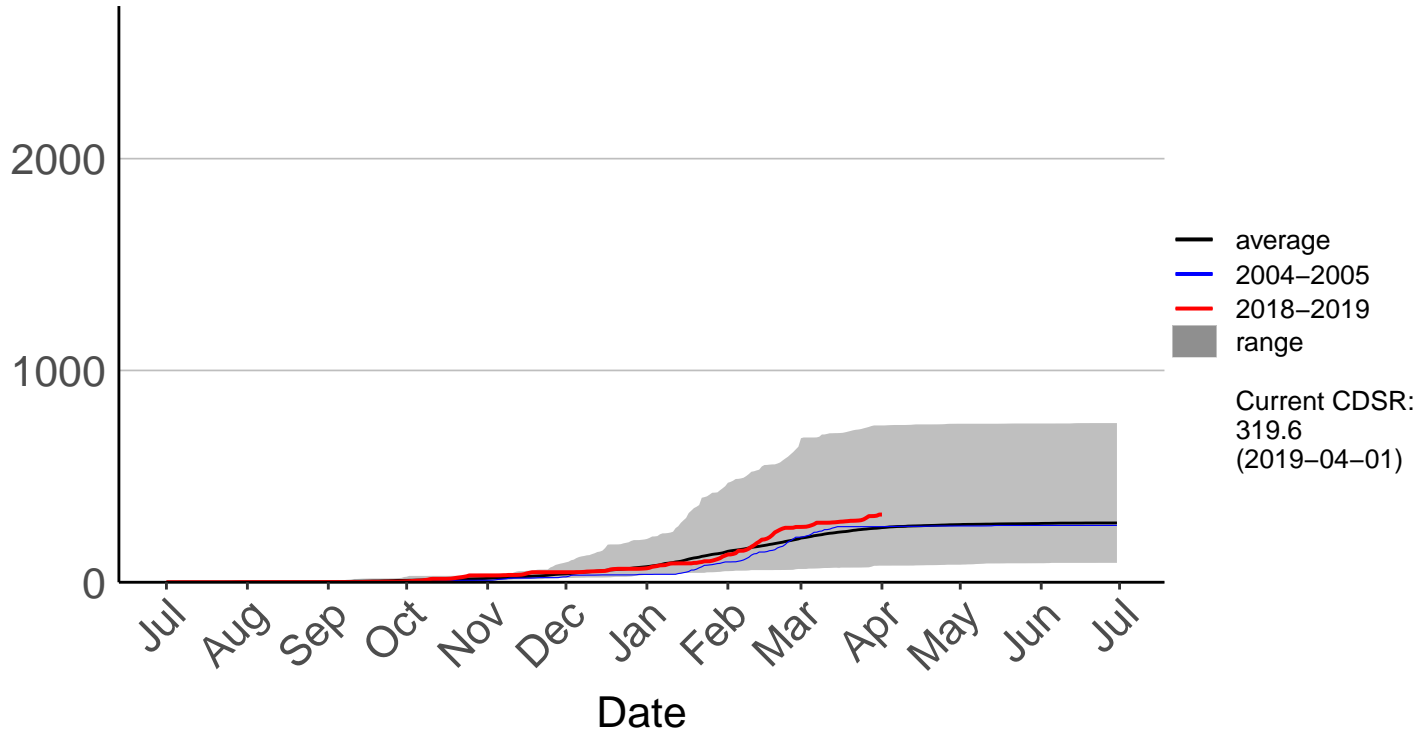

Holdsworth Station Raws

Cumulative Fire Severity Rating