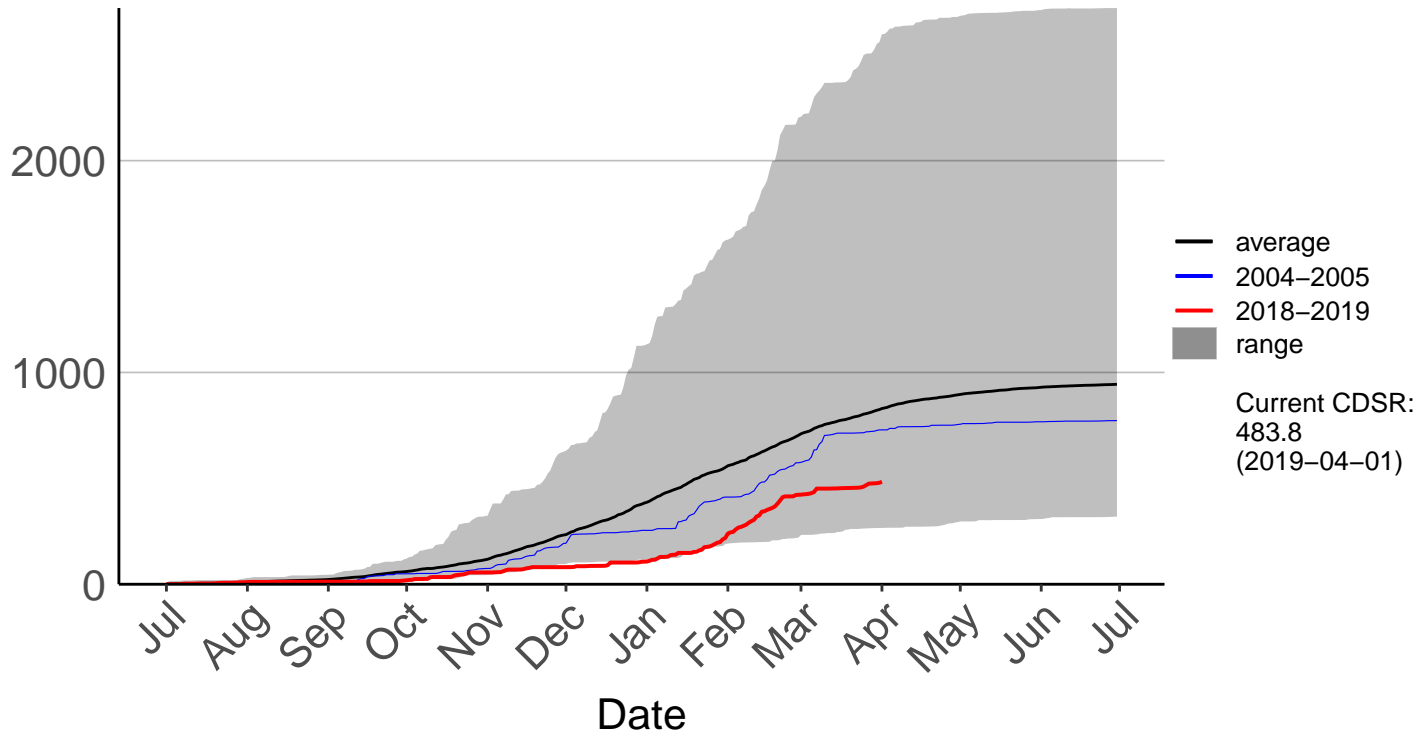

Ngawi Aws

Cumulative Fire Severity Rating