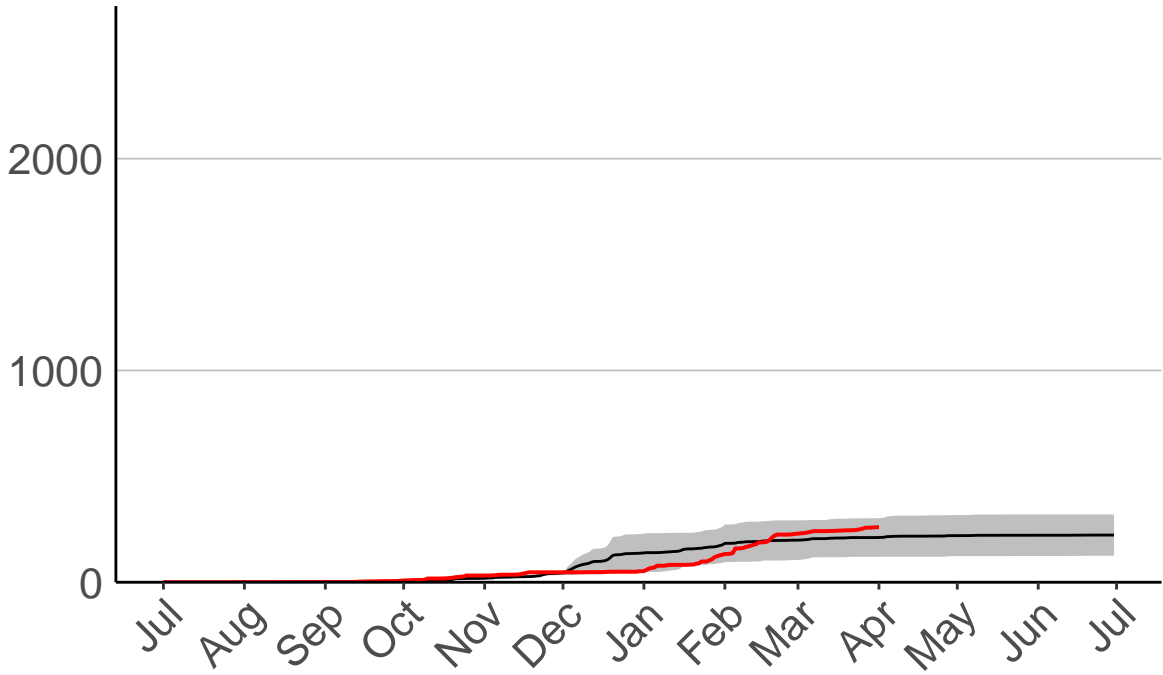

Featherston Raws

Cumulative Fire Severity Rating

- average
- 2004-2005
- 2018-2019
- range

Current CDSR:
259.9
(2019-04-01)

Date