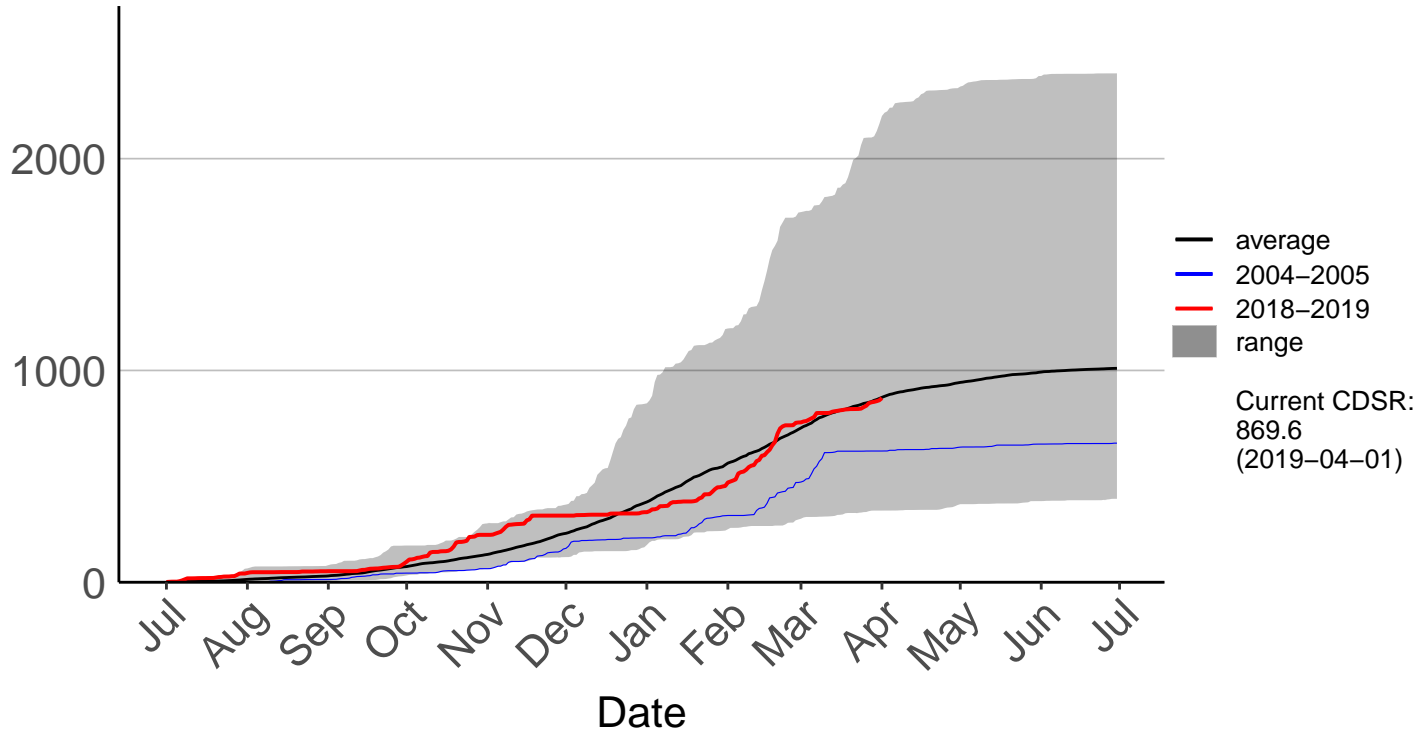

# Castlepoint SYNOP

Cumulative Fire Severity Rating

# Crofoot Raws

Cumulative Fire Severity Rating

# Featherston Raws

Cumulative Fire Severity Rating

- average
- 2004-2005
- 2018-2019
- range

Current CDSR:  
259.9  
(2019-04-01)

Date