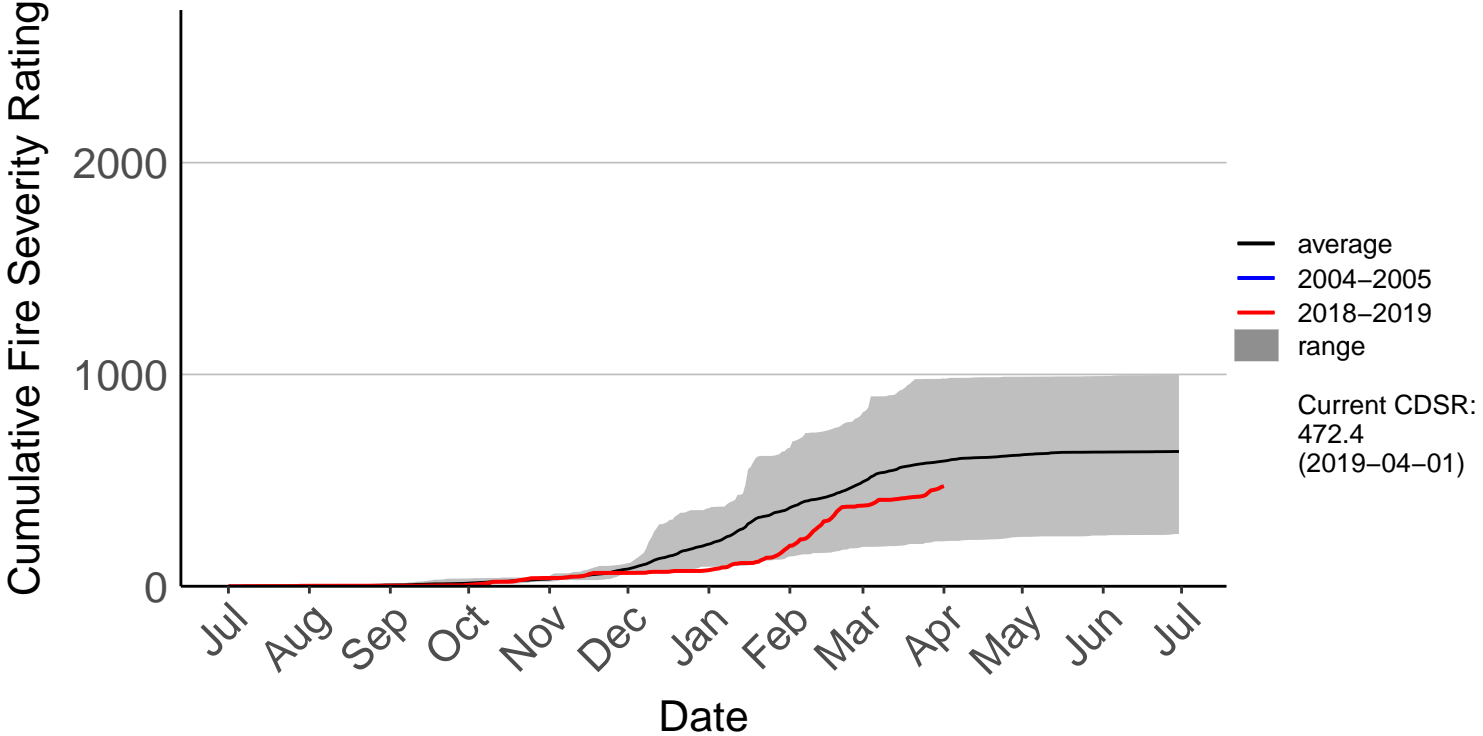

Masterton Aero Aws