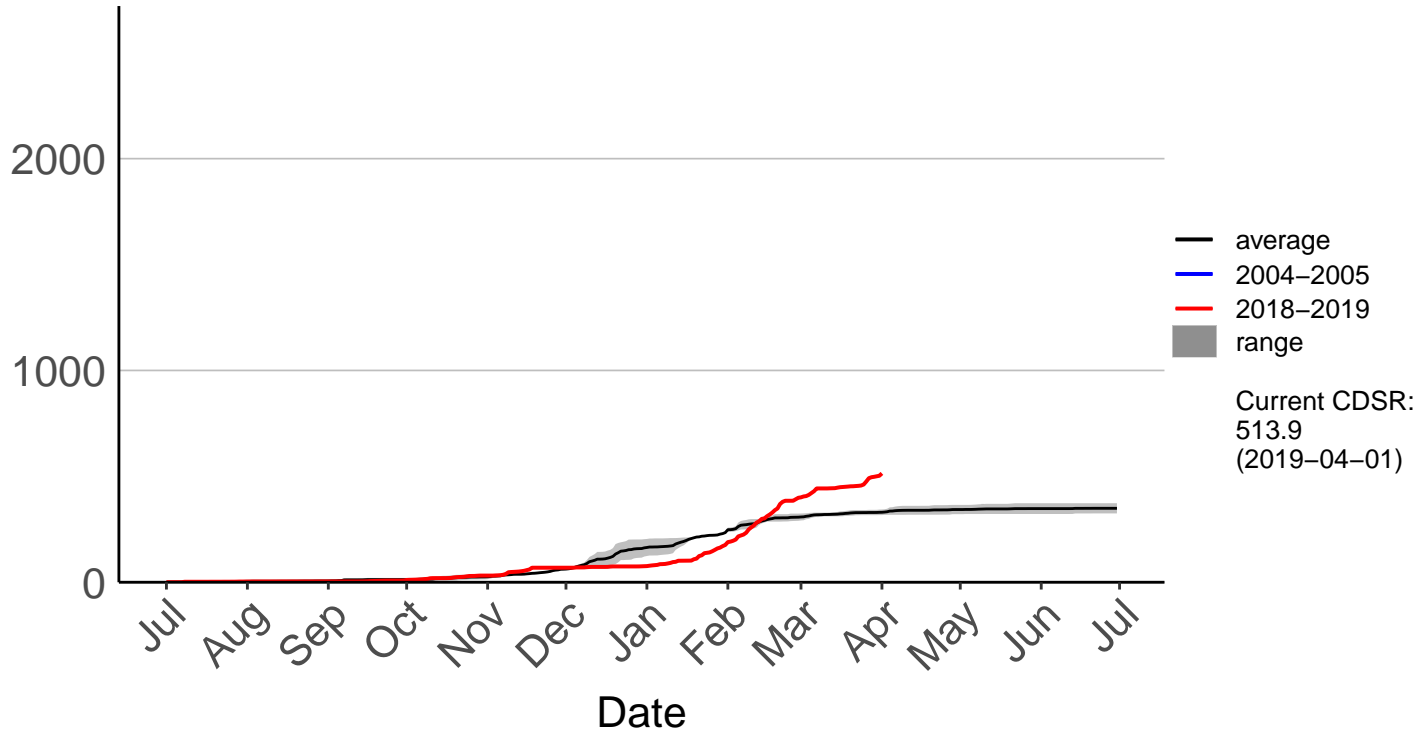

Ngaumu Forest 2 Raws

Cumulative Fire Severity Rating