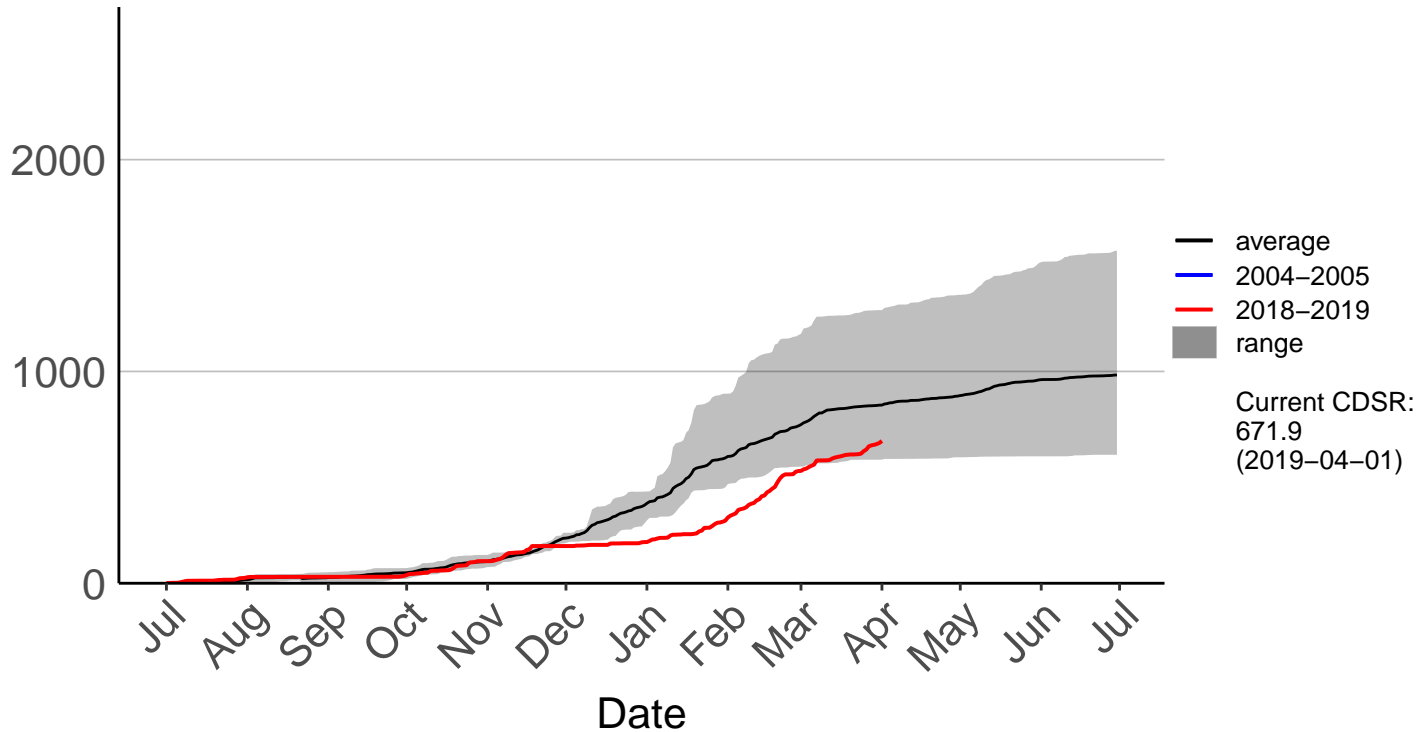

Crofoot Raws

Cumulative Fire Severity Rating