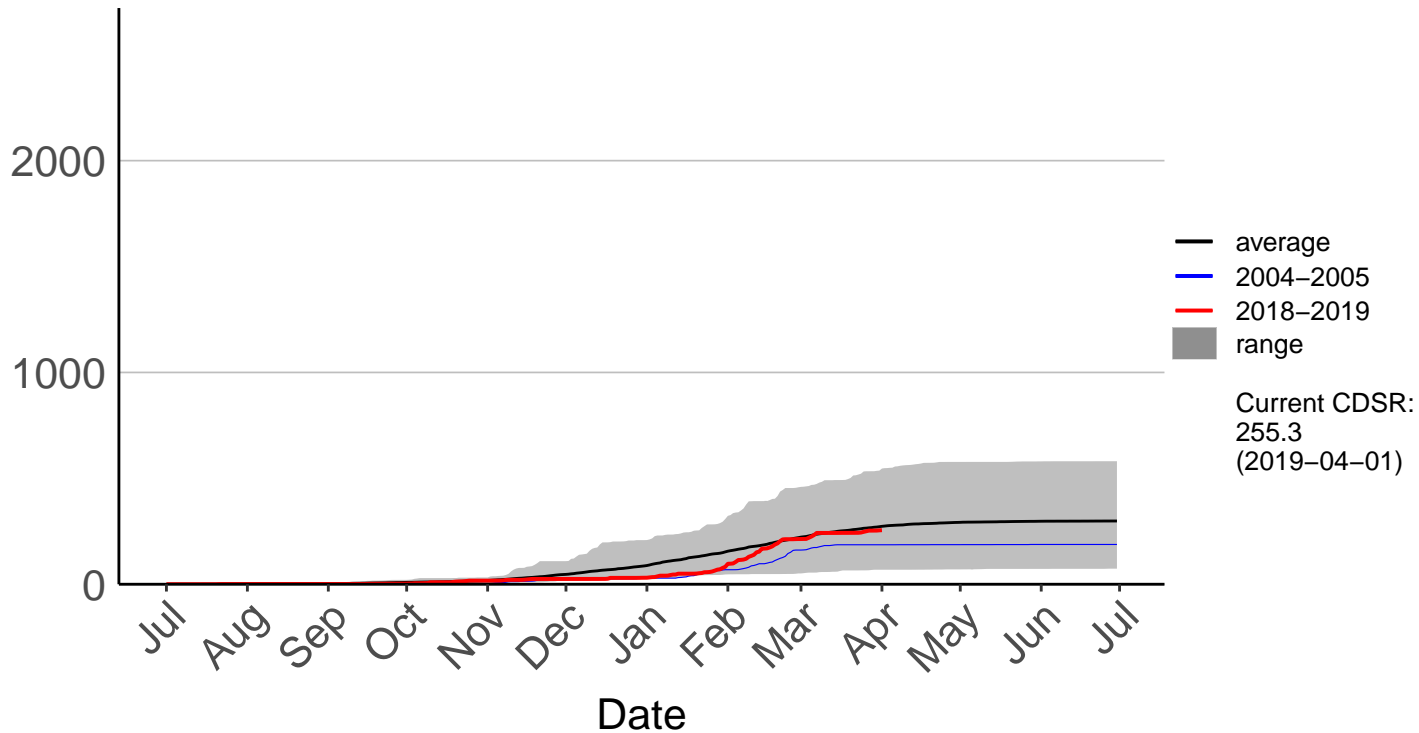

Haurangi Raws

Cumulative Fire Severity Rating