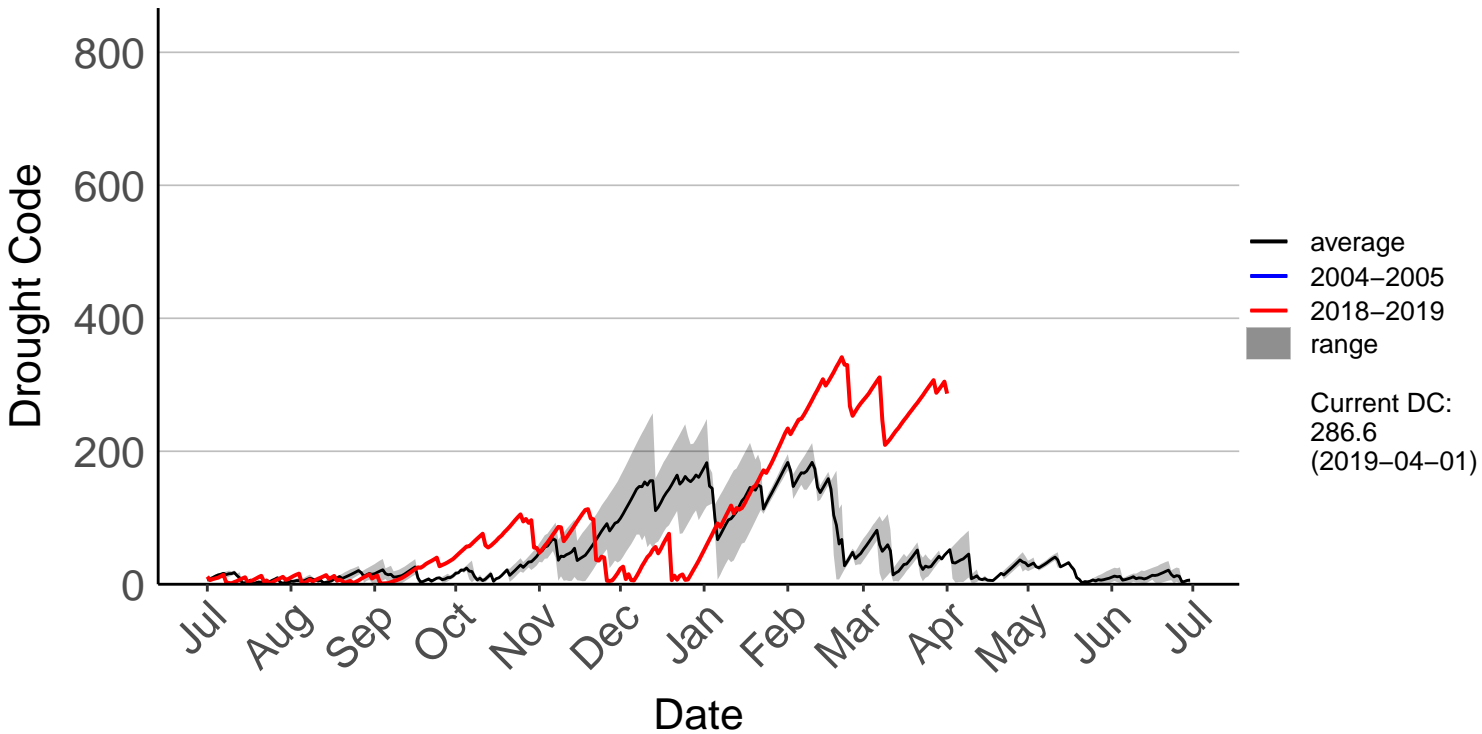

Castlepoint SYNOP

Crofoot Raws

Featherston Raws

Haurangi Raws

Holdsworth Station Raws

Homebush Raws

Masterton Aero Aws

Ngaumu Forest 2 Raws