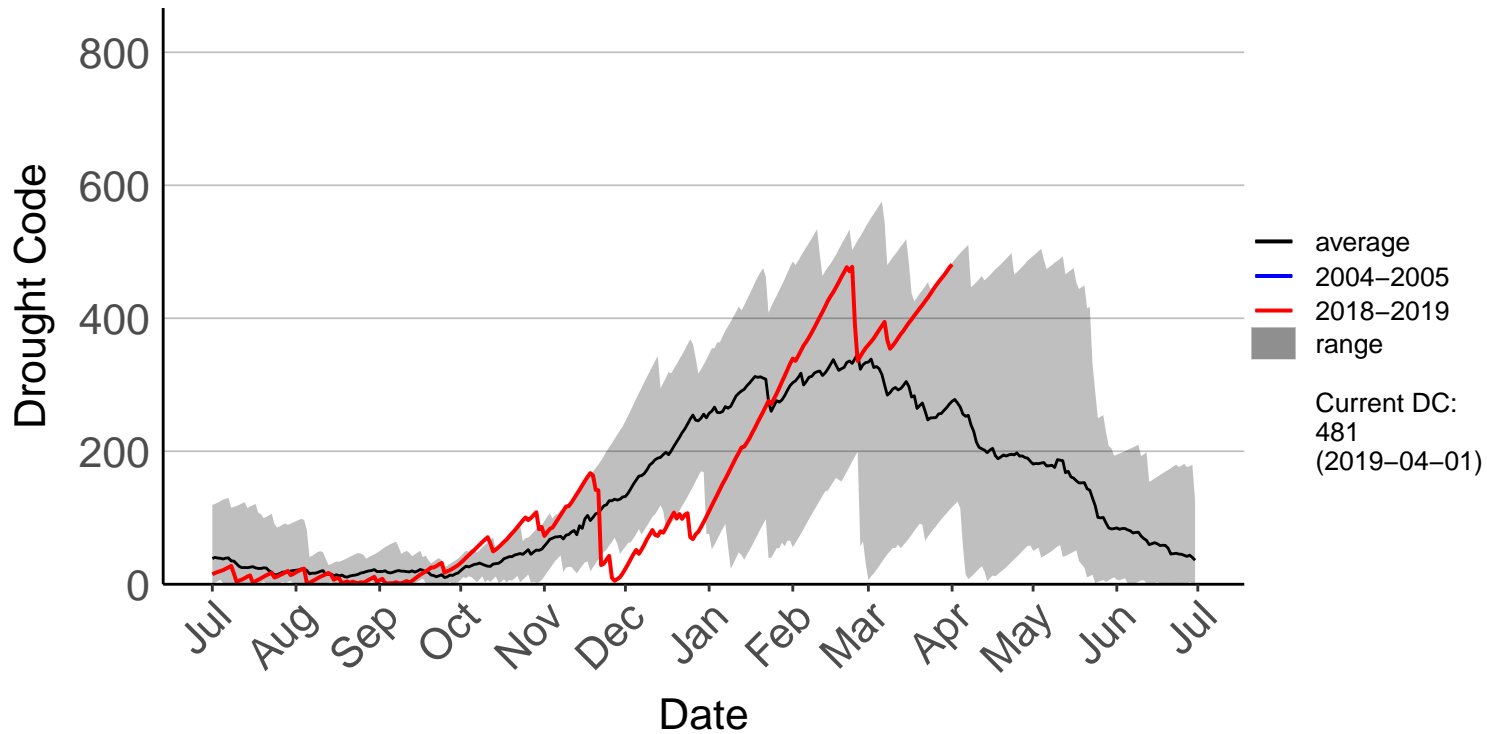

Castlepoint SYNOP

Crofoot Raws

Featherston Raws

Haurangi Raws

Holdsworth Station Raws

Homebush Raws

Masterton Aero Aws

Ngaumu Forest 2 Raws