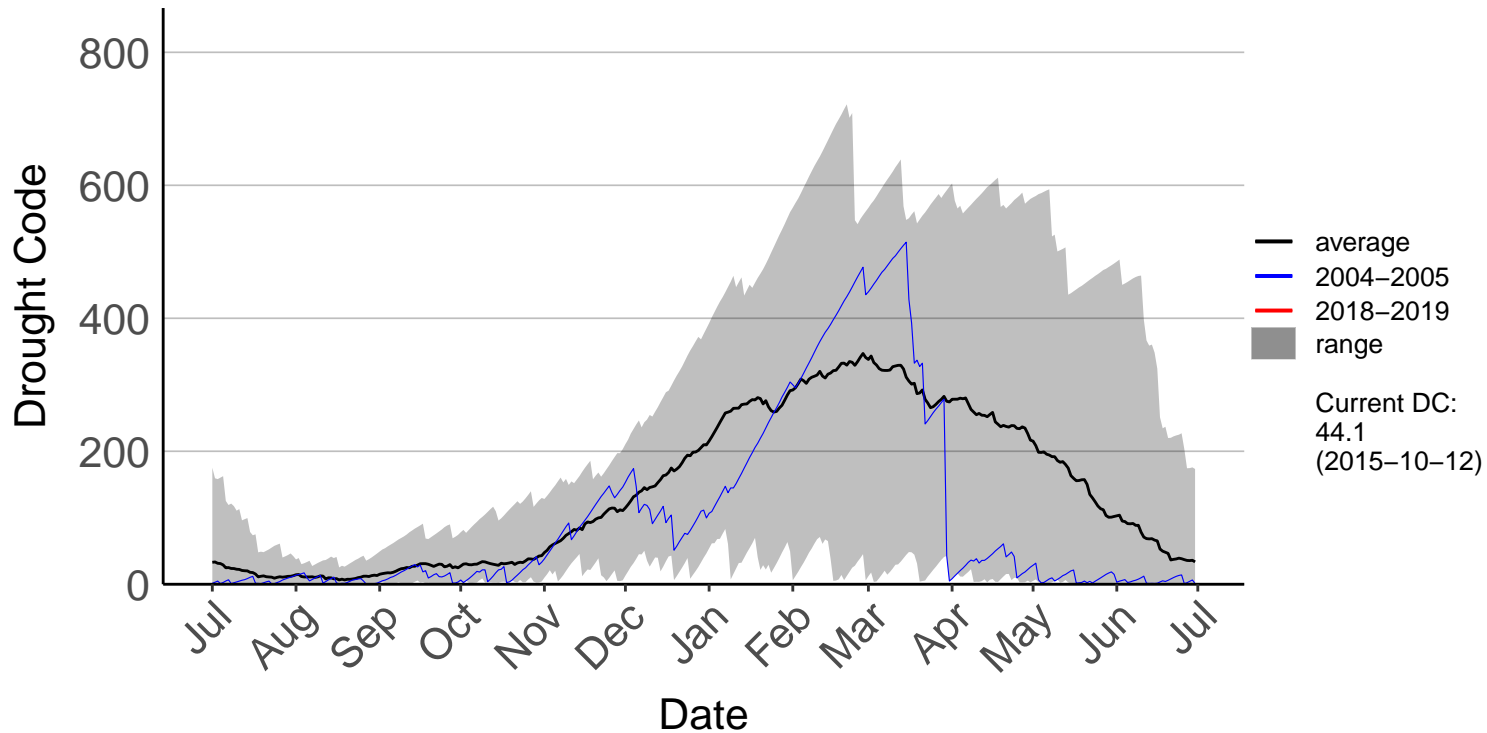

Ngaumu Forest Raws – DISCONTINUED