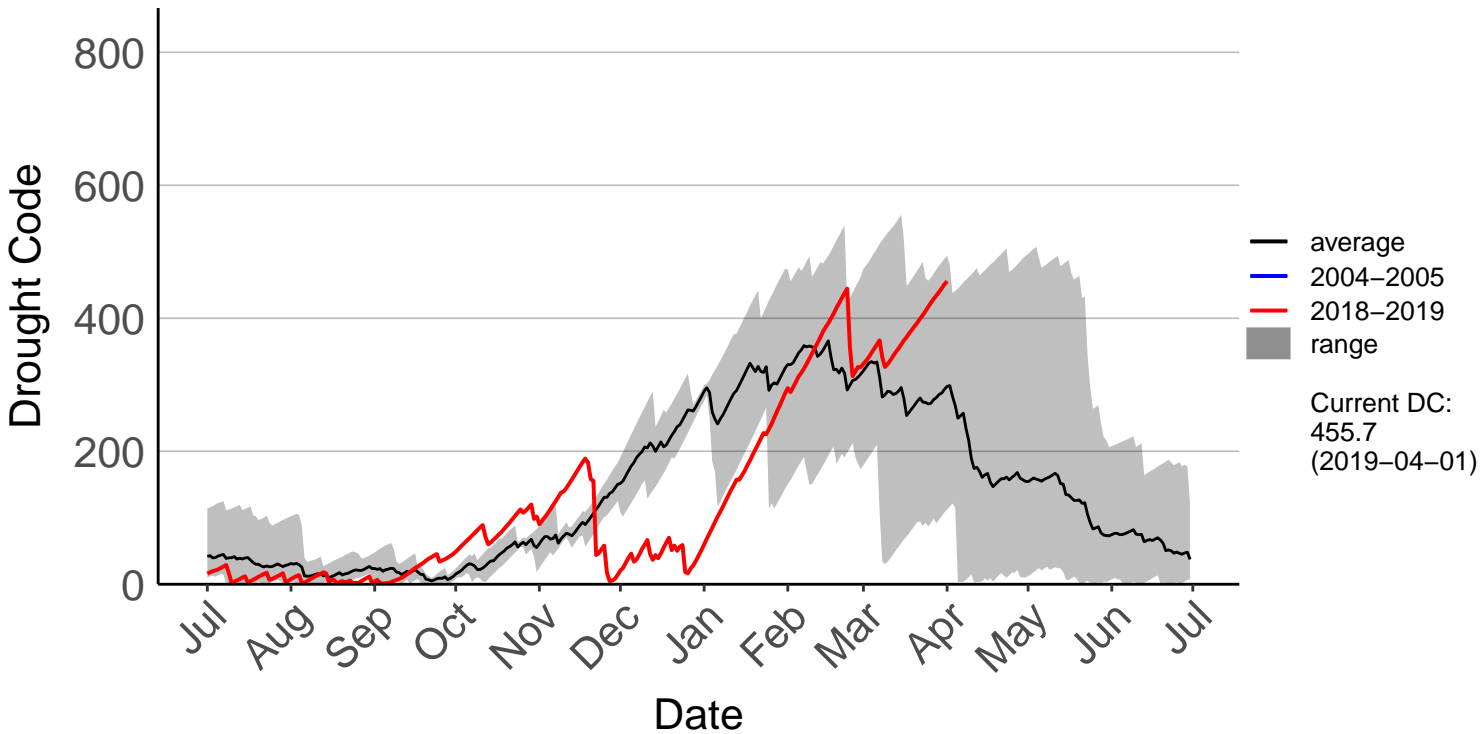

Castlepoint SYNOP

Crofoot Raws

Featherston Raws

Haurangi Raws

Holdsworth Station Raws

Homebush Raws

Masterton Aero Aws

Ngaumu Forest 2 Raws