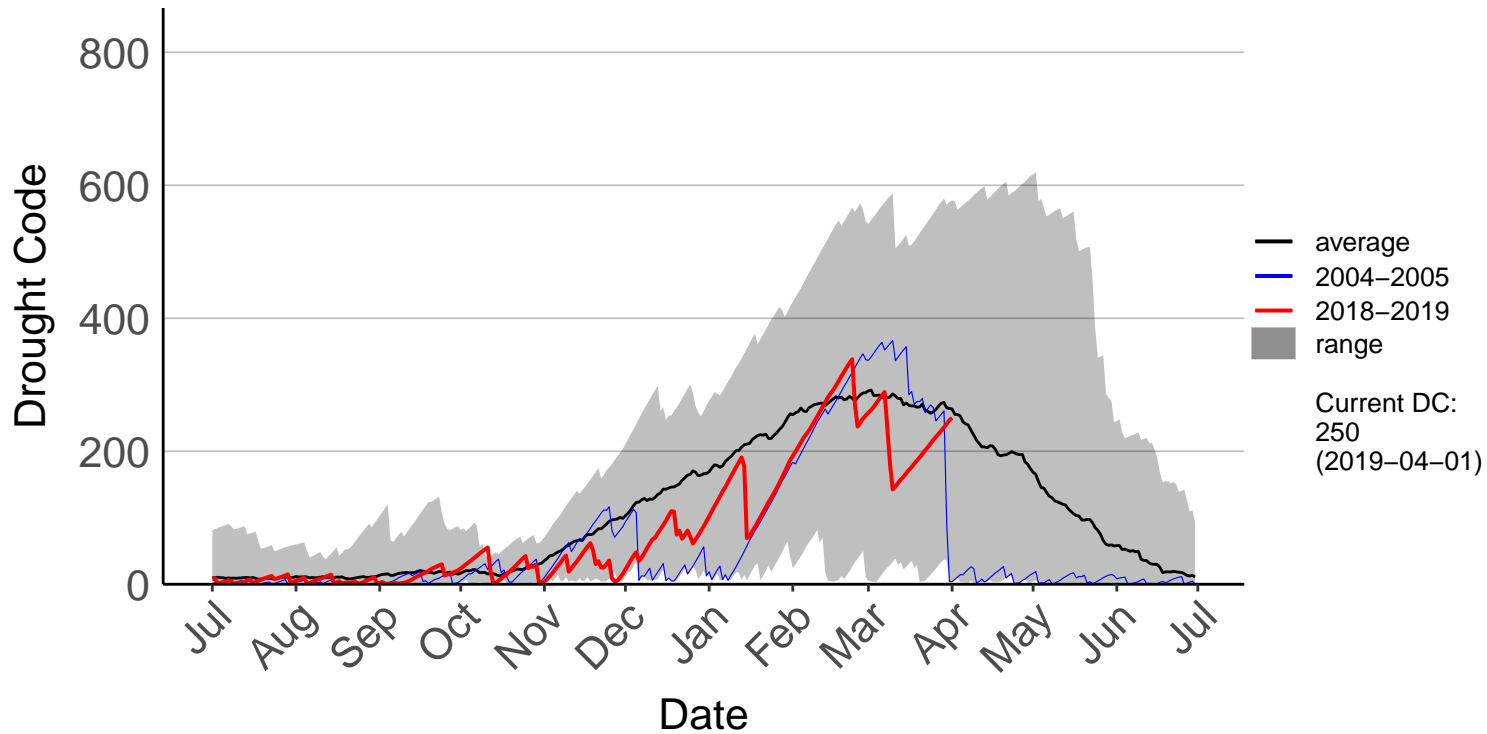

Castlepoint SYNOP

Crofoot Raws

Featherston Raws

Haurangi Raws

Holdsworth Station Raws

Homebush Raws

Masterton Aero Aws

Ngaumu Forest 2 Raws

Ngaumu Forest Raws – DISCONTINUED

Ngawi Aws

Palliser Raws

Stony Creek Raws