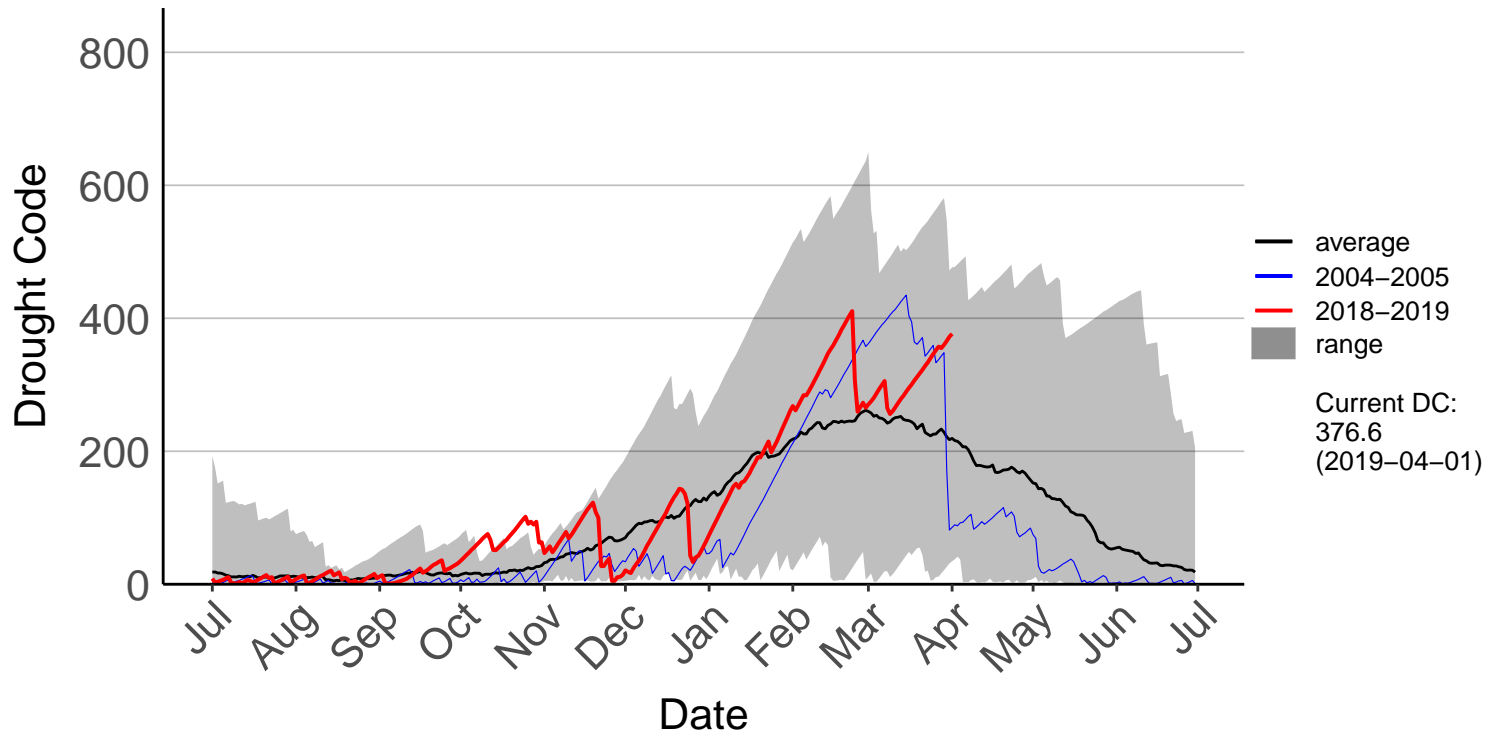

Castlepoint SYNOP

Crofoot Raws

Featherston Raws

Haurangi Raws

Holdsworth Station Raws

Homebush Raws

Masterton Aero Aws

Ngaumu Forest 2 Raws

Ngaumu Forest Raws – DISCONTINUED

Ngawi Aws

Palliser Raws

Stony Creek Raws