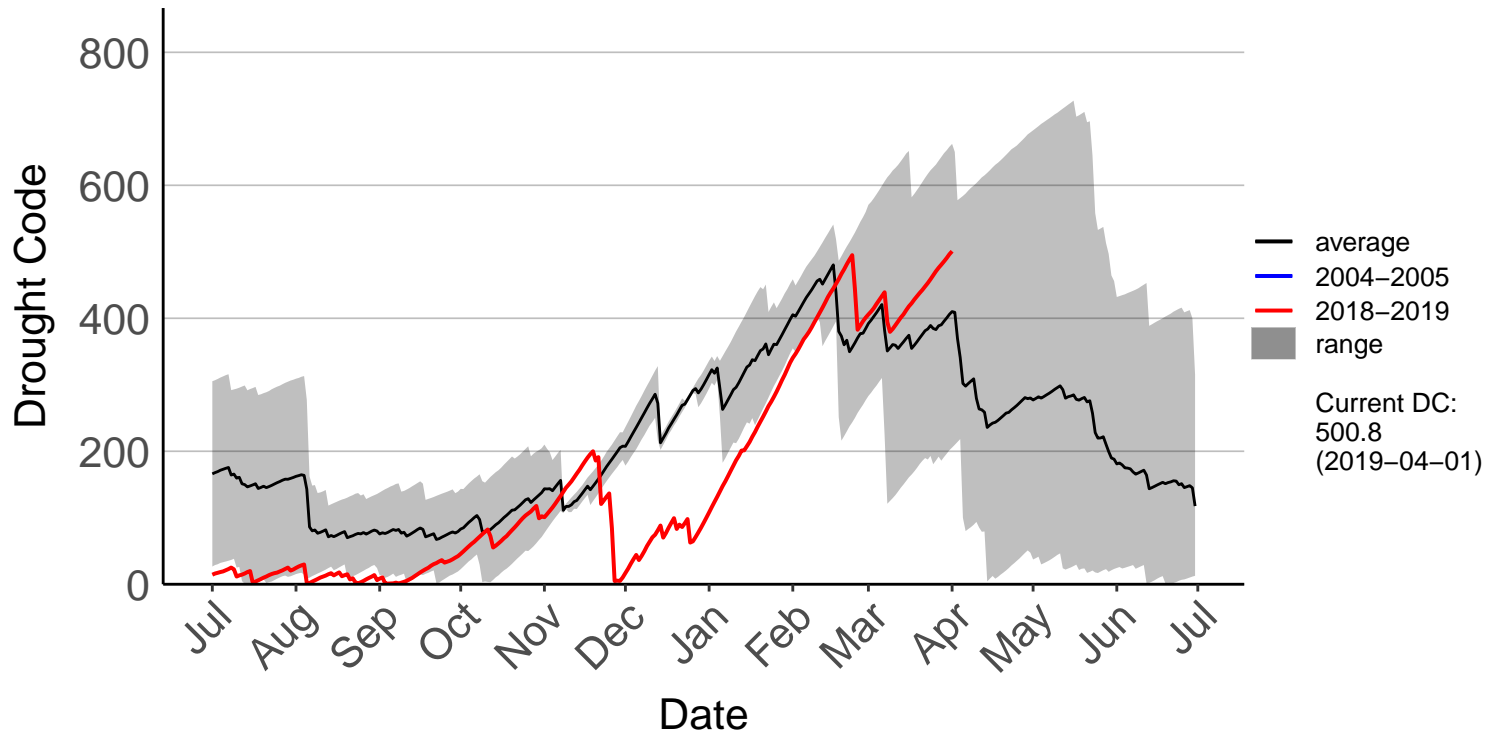

Castlepoint SYNOP

Crofoot Raws

Featherston Raws

Haurangi Raws

Holdsworth Station Raws

Homebush Raws

Masterton Aero Aws

Ngaumu Forest 2 Raws