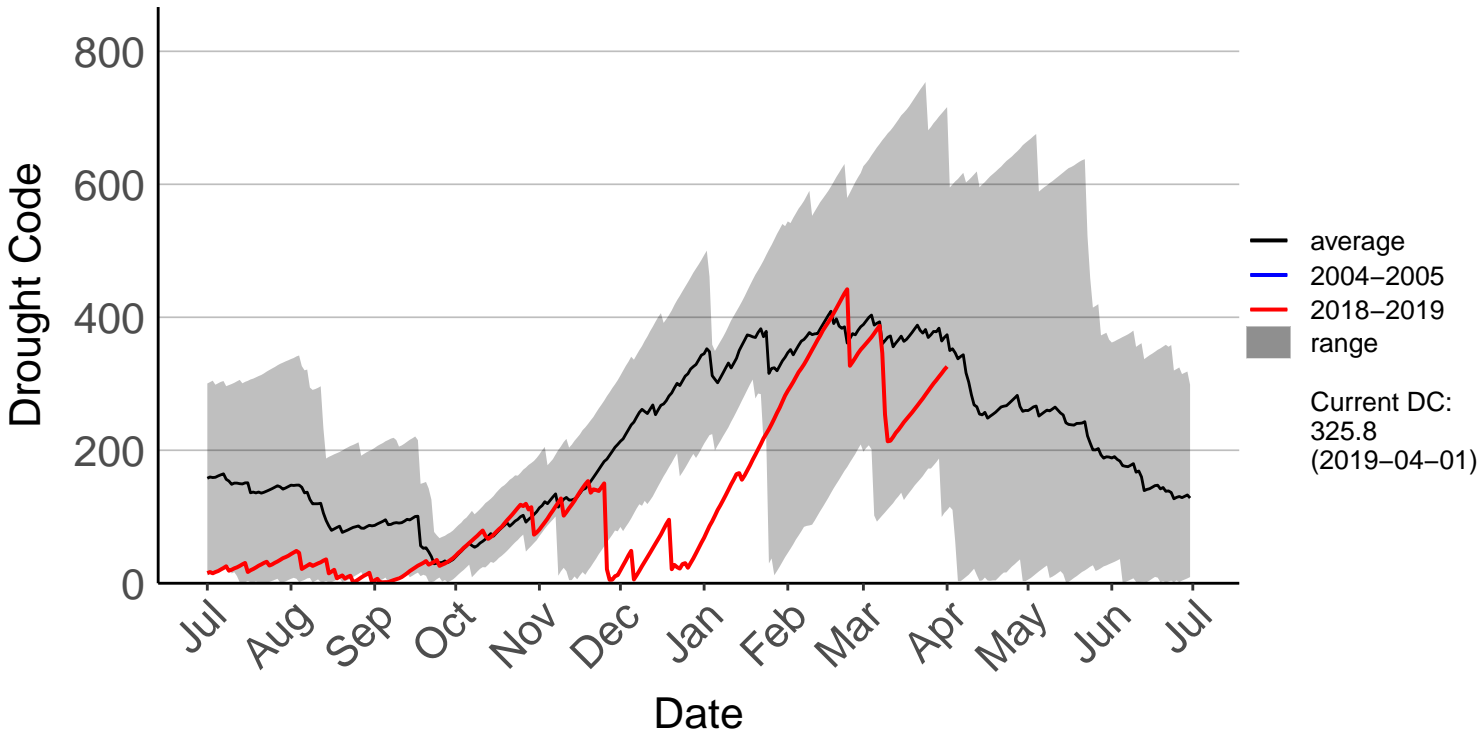

Palliser Raws