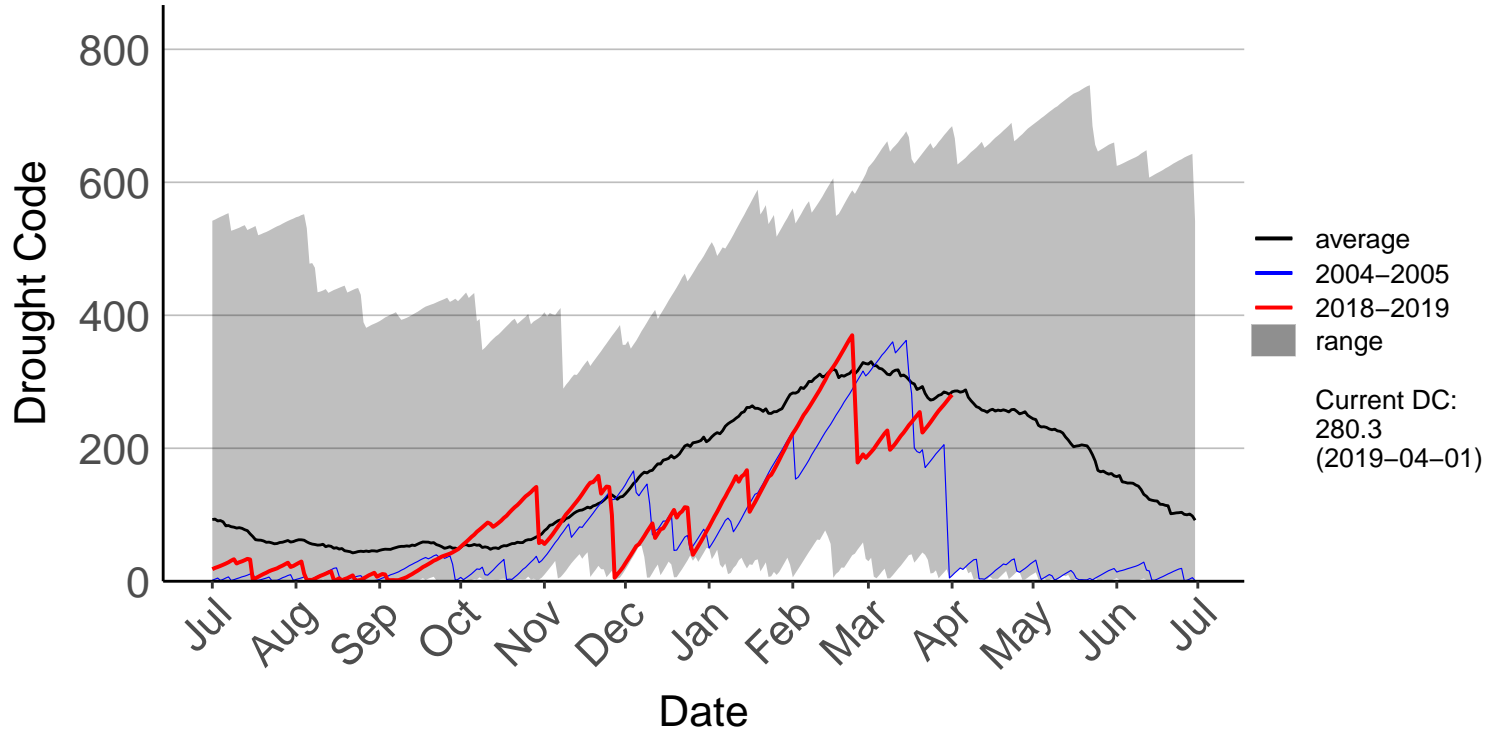

Castlepoint SYNOP

Crofoot Raws

Featherston Raws

Haurangi Raws

Holdsworth Station Raws

Homebush Raws

Masterton Aero Aws

Ngaumu Forest 2 Raws