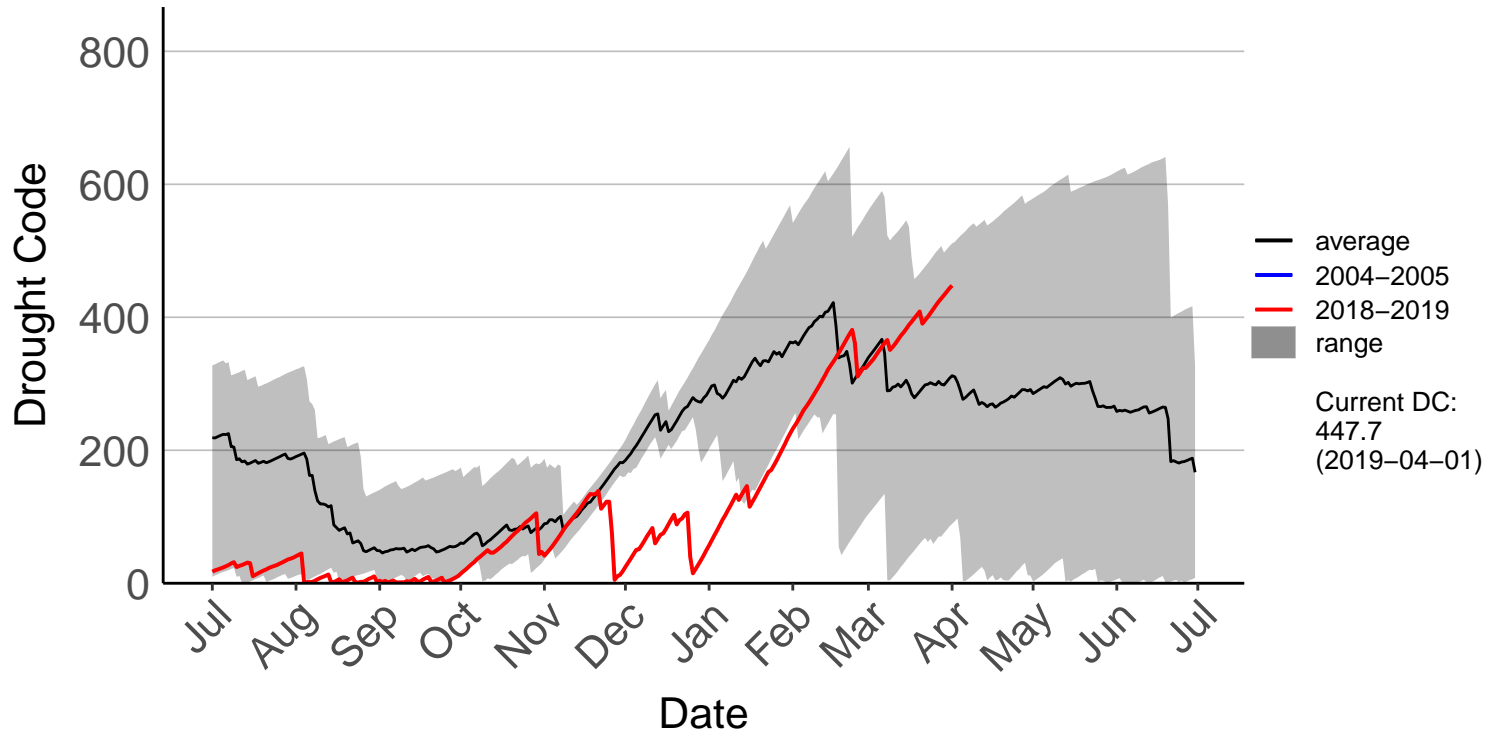

Castlepoint SYNOP

Crofoot Raws

Featherston Raws

Haurangi Raws

Holdsworth Station Raws

Homebush Raws

Masterton Aero Aws

Ngaumu Forest 2 Raws