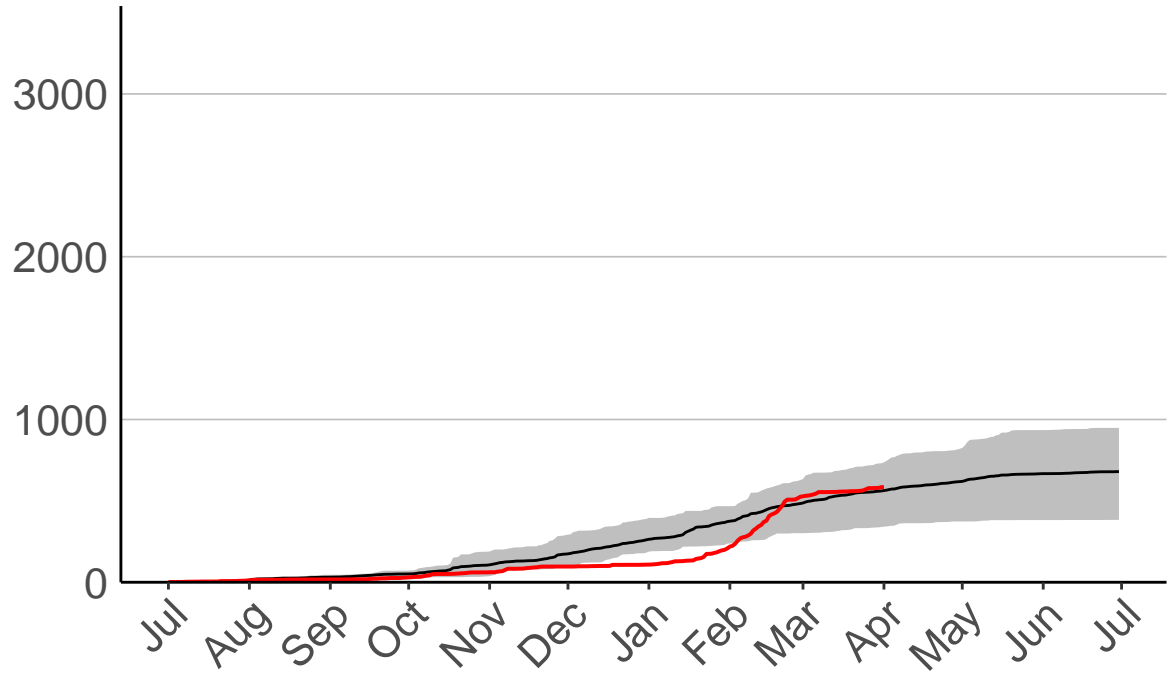

Tor Darroch Raws

Cumulative Fire Severity Rating

Upper Clarence Raws

Cumulative Fire Severity Rating

- average
- 2004–2005
- 2018–2019
- range

Current CDSR:
1627.3
(2019-04-01)

Ward Raws

Cumulative Fire Severity Rating

- average
- 2004–2005
- 2018–2019
- range

Current CDSR:
584
(2019-04-01)

Date