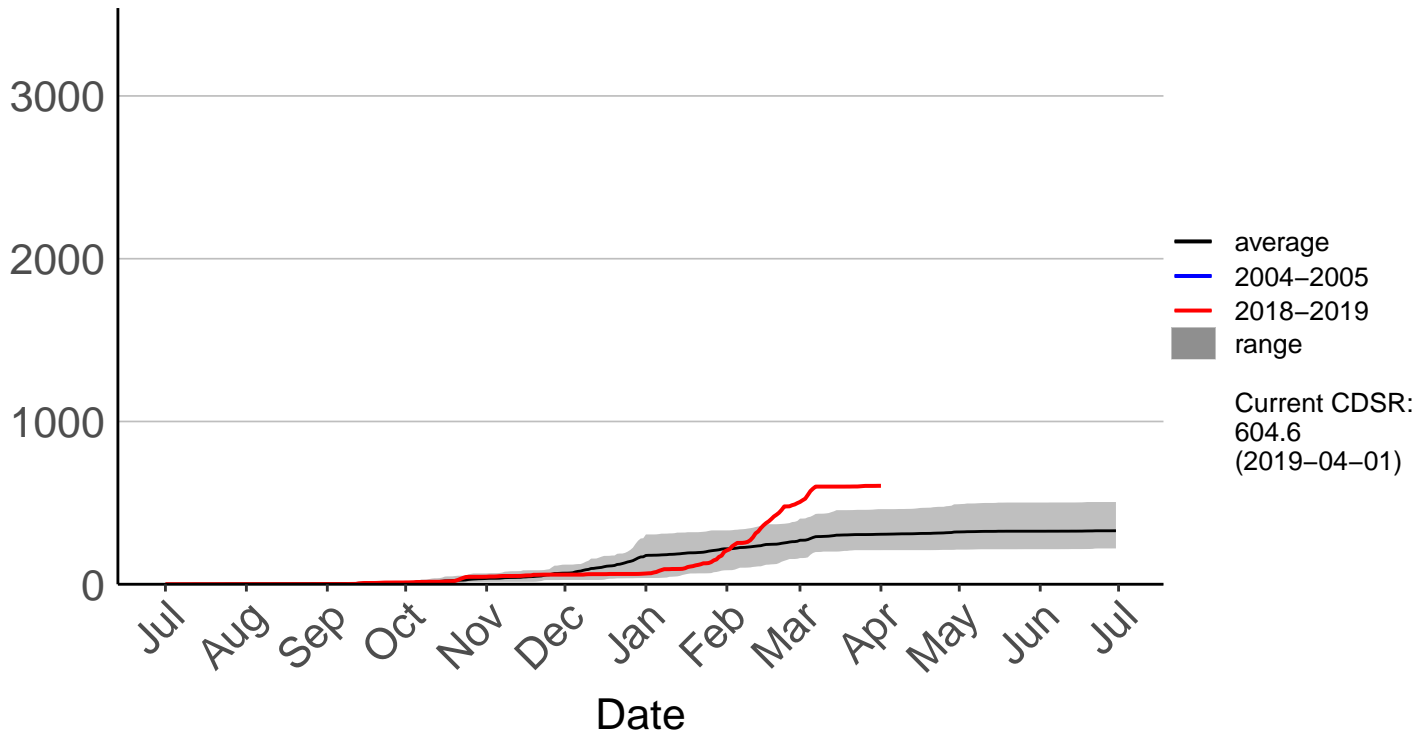

Tor Darroch Raws

Cumulative Fire Severity Rating