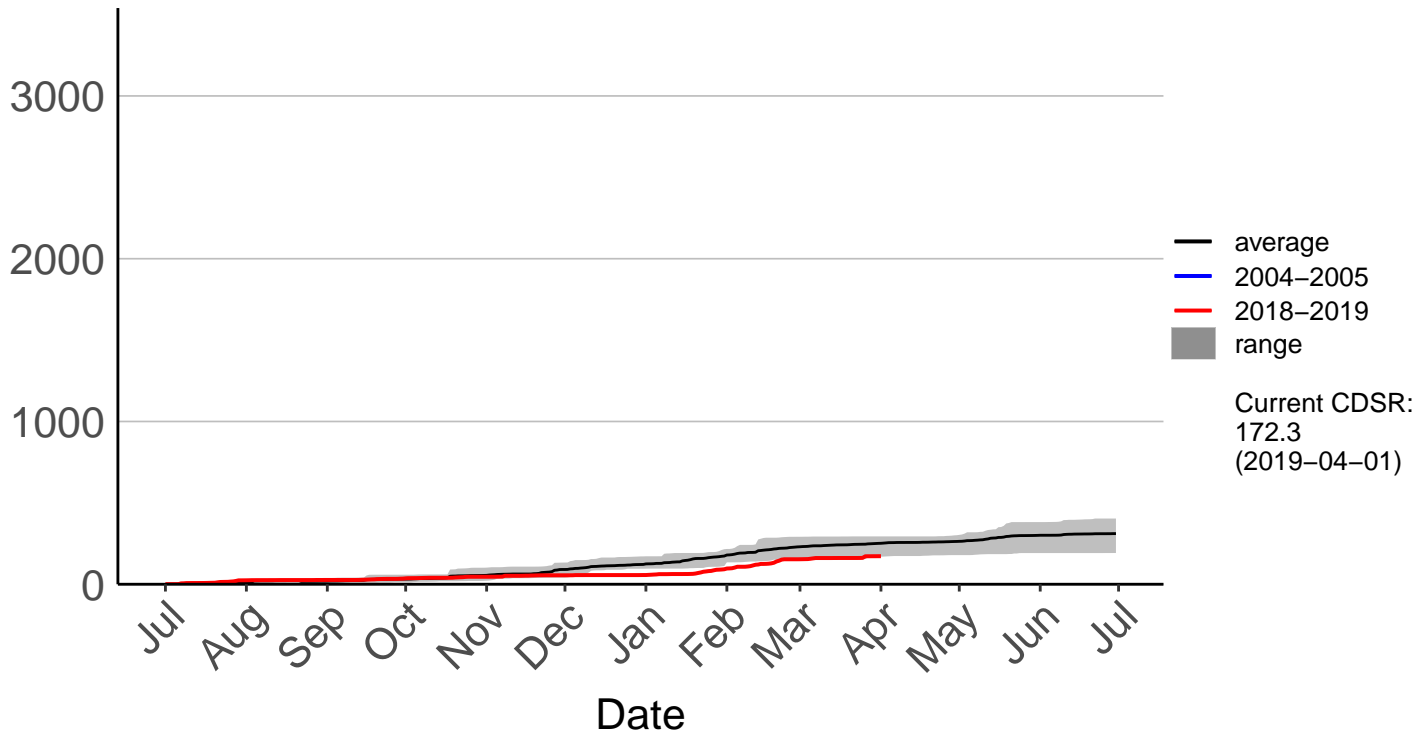

Awatere Valley, Dashwood Raws

Cumulative Fire Severity Rating

Blenheim Aero Aws

Cumulative Fire Severity Rating

Cape Campbell SYNOP

Cumulative Fire Severity Rating

Glenveigh Kaikoura Raws

Cumulative Fire Severity Rating

Kaikoura SYNOP

Cumulative Fire Severity Rating

Kenepuru Head Raws

Cumulative Fire Severity Rating

Koromiko Raws

Cumulative Fire Severity Rating

- average
- 2004-2005
- 2018-2019
- range

Current CDSR:
450.3
(2019-04-01)