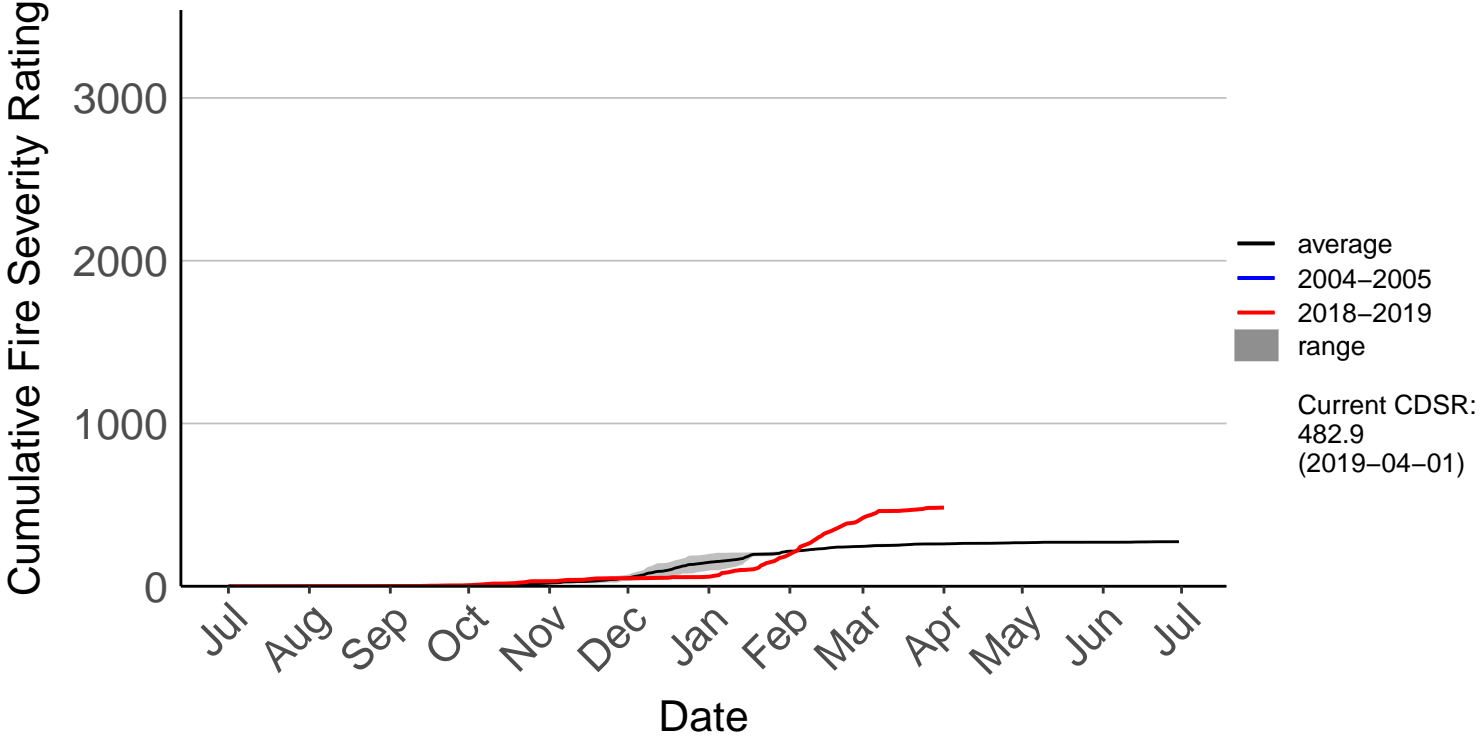

Kaikoura SYNOP

Cumulative Fire Severity Rating

Kenepuru Head Raws

Cumulative Fire Severity Rating

Koromiko Raws

Cumulative Fire Severity Rating

- average
- 2004-2005
- 2018-2019
- range

Current CDSR:
450.3
(2019-04-01)

Date

Landsdowne Raws

Cumulative Fire Severity Rating

Lower Wairau Raws

Mid Awatere Valley Raws

Cumulative Fire Severity Rating

Molesworth Raws

Cumulative Fire Severity Rating