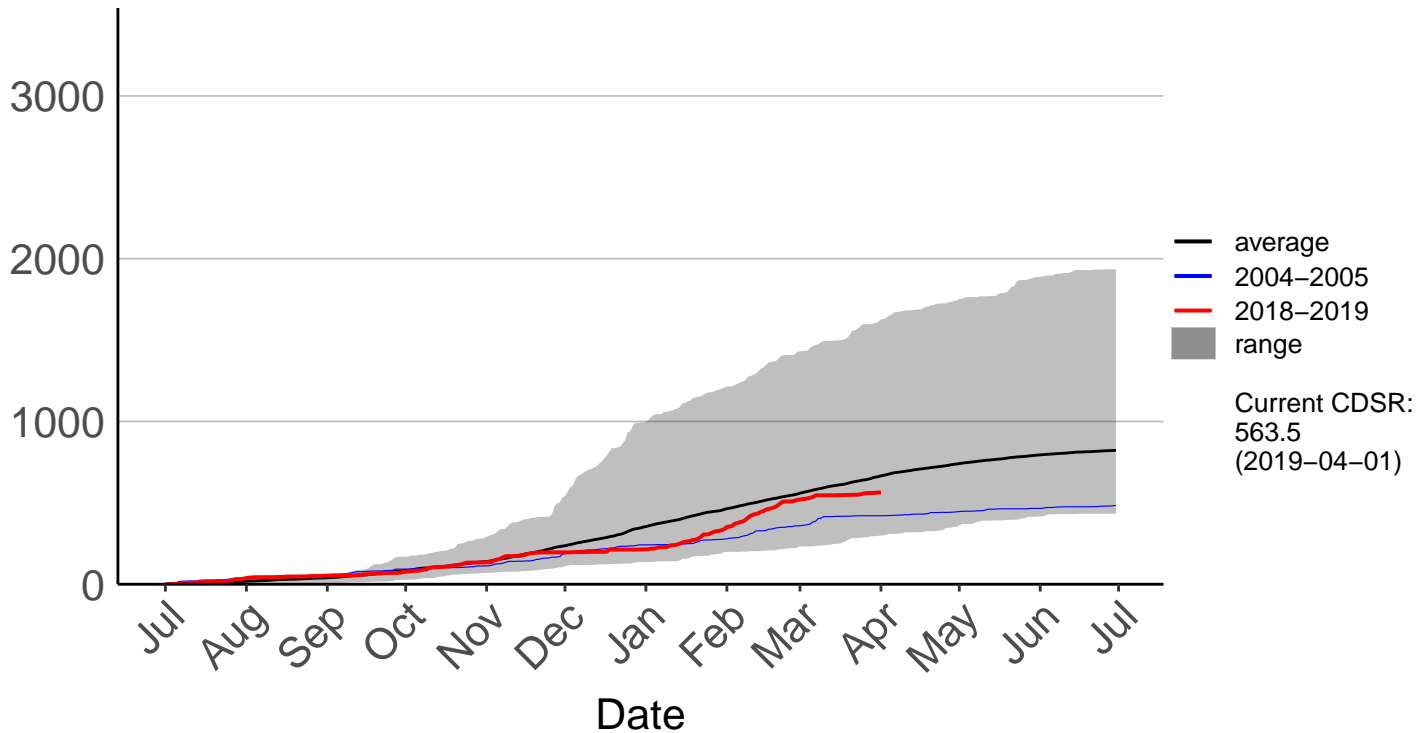

Awatere Valley, Dashwood Raws

Cumulative Fire Severity Rating

Blenheim Aero Aws

Cumulative Fire Severity Rating

Cape Campbell SYNOP

Cumulative Fire Severity Rating

Glenveigh Kaikoura Raws

Cumulative Fire Severity Rating

Kaikoura SYNOP

Cumulative Fire Severity Rating

Kenepuru Head Raws

Cumulative Fire Severity Rating

Koromiko Raws

Cumulative Fire Severity Rating

- average
- 2004-2005
- 2018-2019
- range

Current CDSR:
450.3
(2019-04-01)