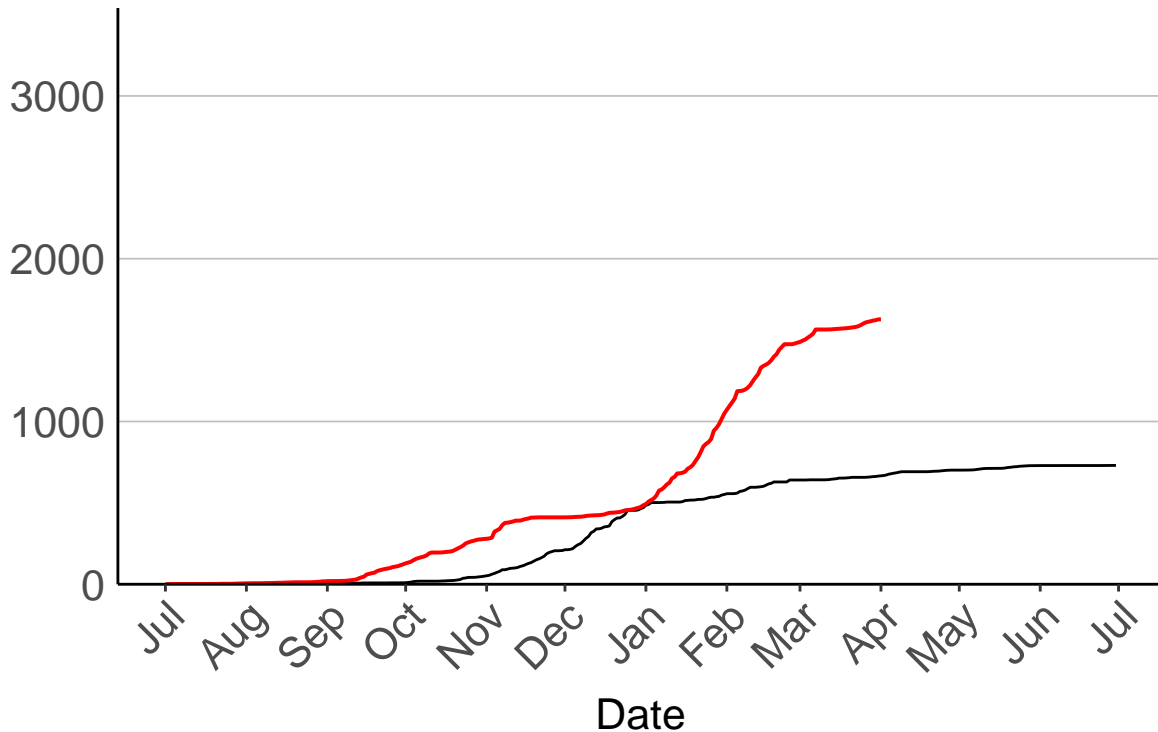

Upper Clarence Raws

Cumulative Fire Severity Rating

- average
- 2004–2005
- 2018–2019
- range

Current CDSR:
1627.3
(2019-04-01)