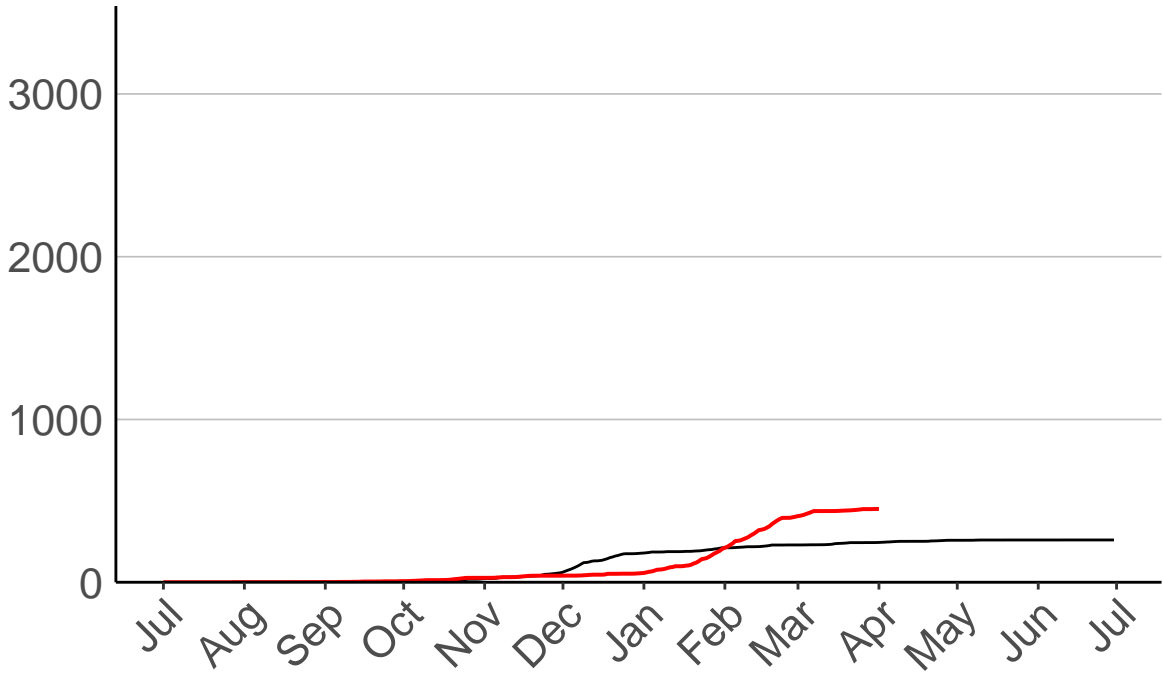

Kaikoura SYNOP

Cumulative Fire Severity Rating

Kenepuru Head Raws

Cumulative Fire Severity Rating

Koromiko Raws

Cumulative Fire Severity Rating

- average
- 2004-2005
- 2018-2019
- range

Current CDSR:
450.3
(2019-04-01)

Date

Landsdowne Raws

Cumulative Fire Severity Rating

Lower Wairau Raws

Mid Awatere Valley Raws

Cumulative Fire Severity Rating

Molesworth Raws

Cumulative Fire Severity Rating