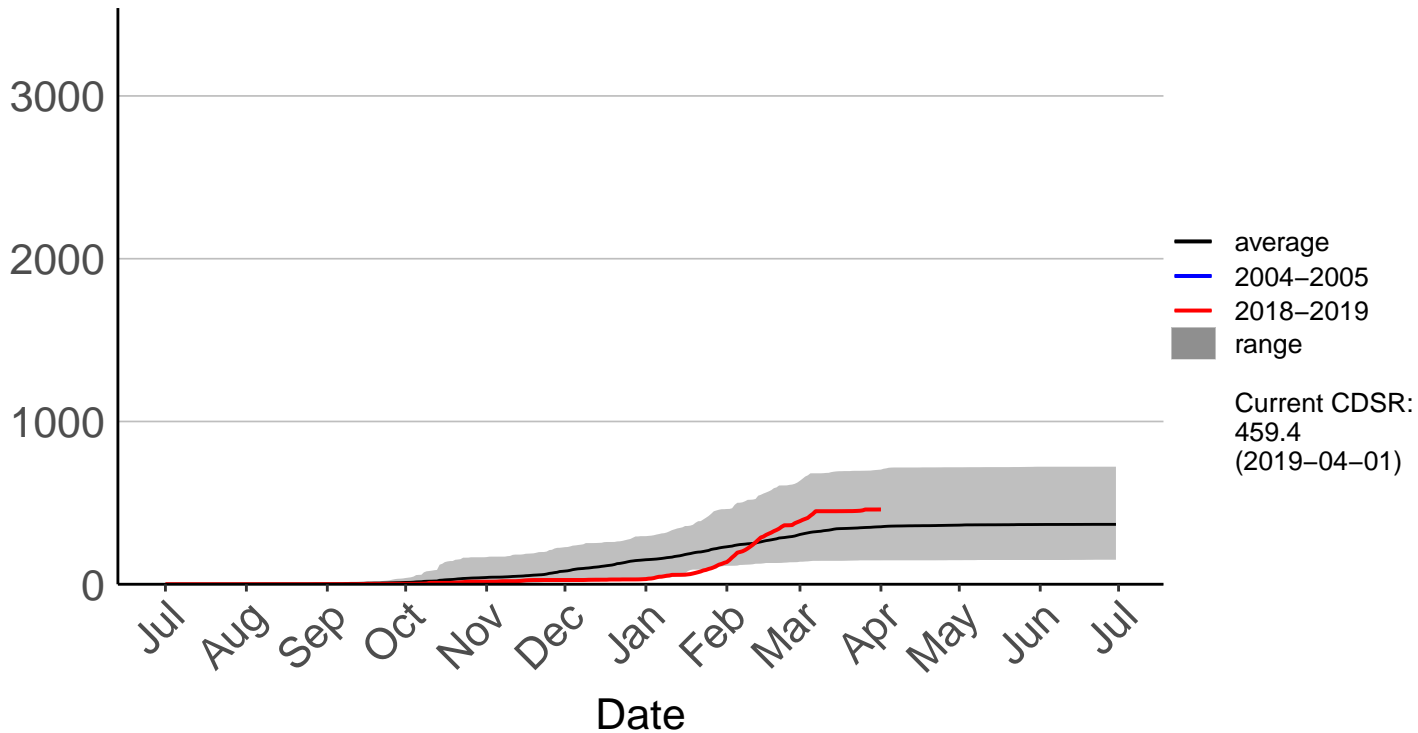

Onamalutu Raws

Cumulative Fire Severity Rating