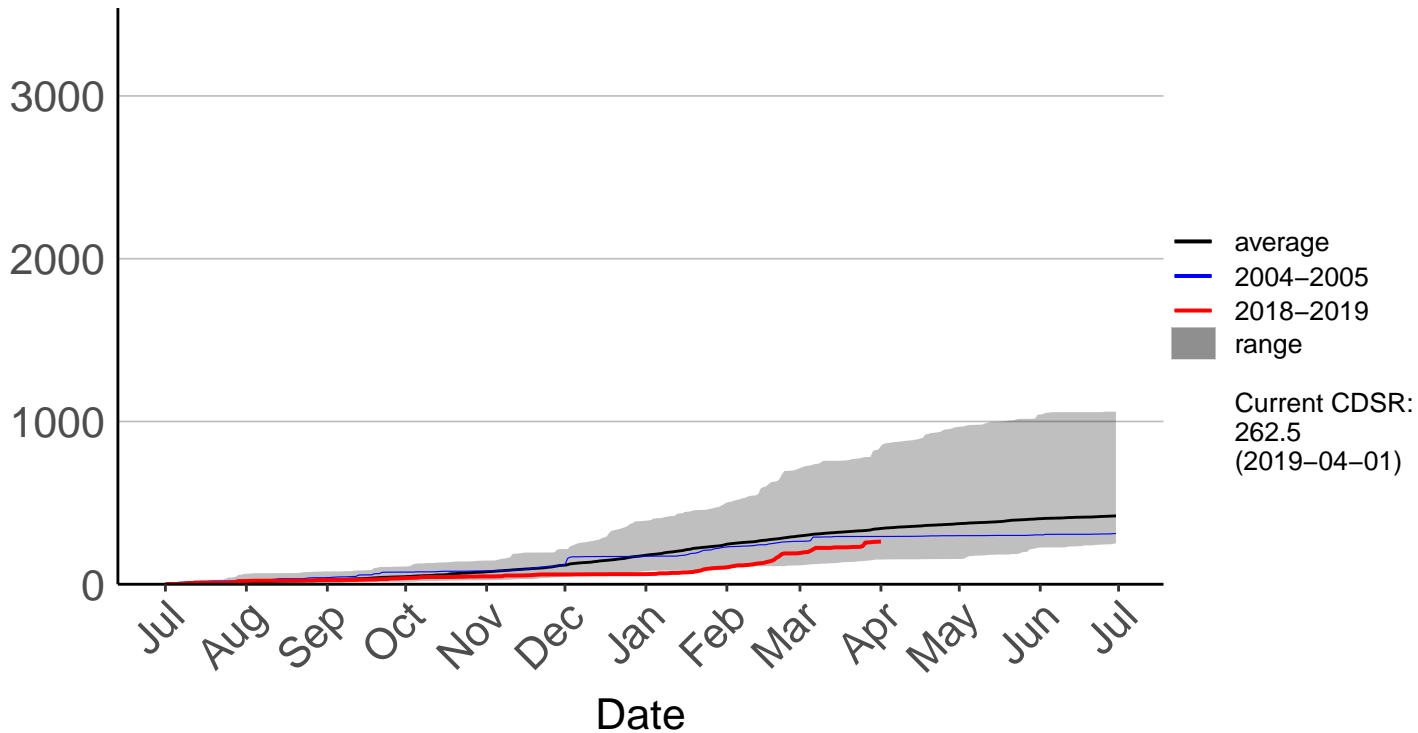

Awatere Valley, Dashwood Raws

Cumulative Fire Severity Rating

Blenheim Aero Aws

Cumulative Fire Severity Rating

Cape Campbell SYNOP

Cumulative Fire Severity Rating

Glenveigh Kaikoura Raws

Cumulative Fire Severity Rating

Kaikoura SYNOP

Cumulative Fire Severity Rating

Kenepuru Head Raws

Cumulative Fire Severity Rating

Koromiko Raws

Cumulative Fire Severity Rating

- average
- 2004-2005
- 2018-2019
- range

Current CDSR:
450.3
(2019-04-01)