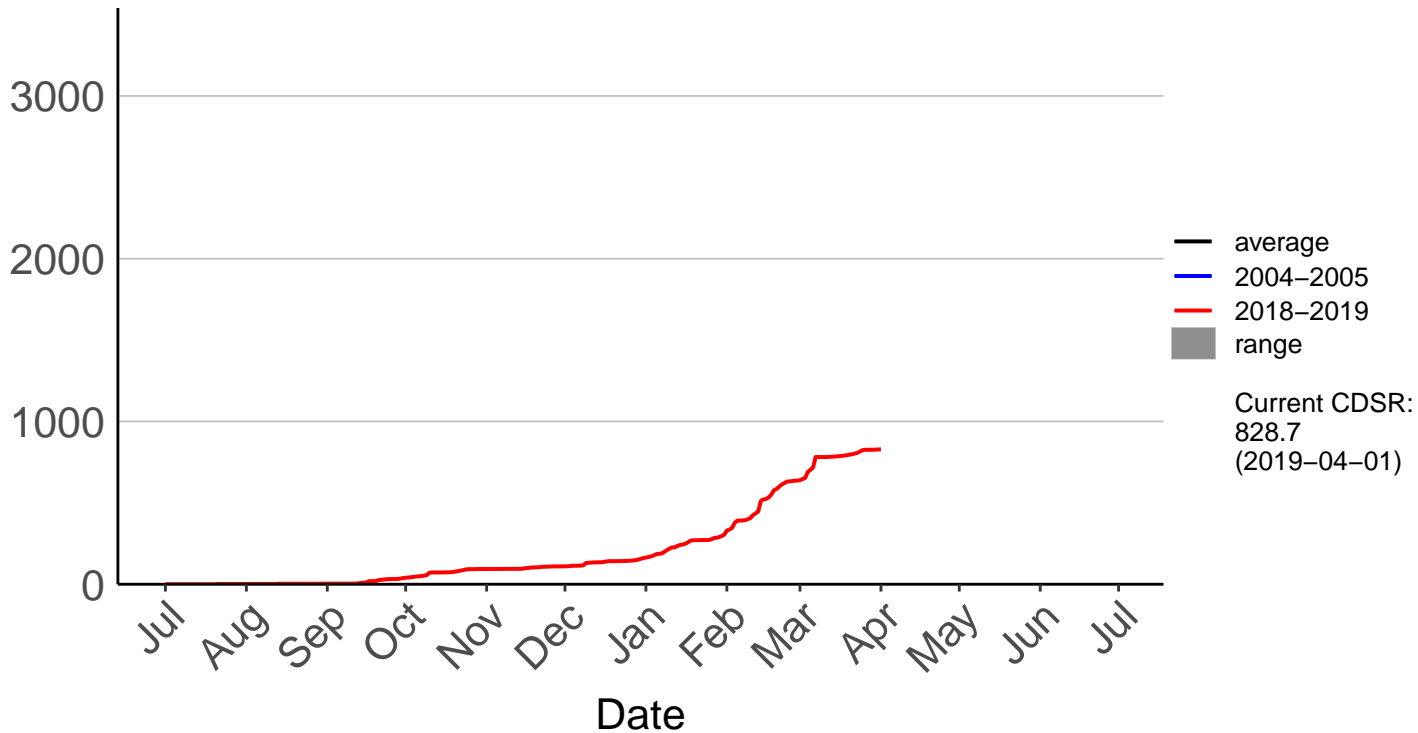

Onamalutu Raws

Cumulative Fire Severity Rating

Opua Bay Raws – DISCONTINUED

Cumulative Fire Severity Rating

Pudding Hill Raws

Cumulative Fire Severity Rating

Rai Valley Raws

Cumulative Fire Severity Rating