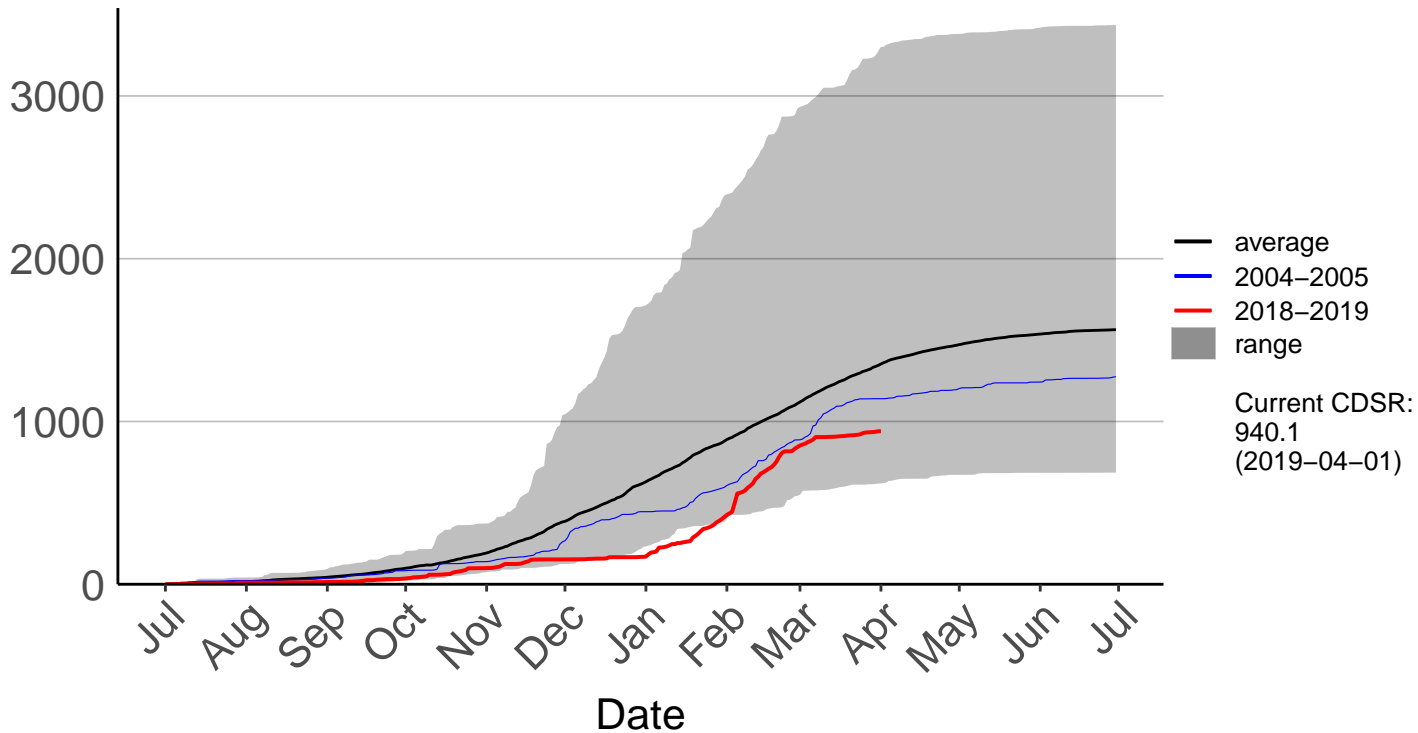

Awatere Valley, Dashwood Raws

Cumulative Fire Severity Rating

Blenheim Aero Aws

Cumulative Fire Severity Rating

Cape Campbell SYNOP

Cumulative Fire Severity Rating

Glenveigh Kaikoura Raws

Cumulative Fire Severity Rating

Kaikoura SYNOP

Cumulative Fire Severity Rating

Kenepuru Head Raws

Cumulative Fire Severity Rating

Koromiko Raws

Cumulative Fire Severity Rating

- average
- 2004-2005
- 2018-2019
- range

Current CDSR:
450.3
(2019-04-01)