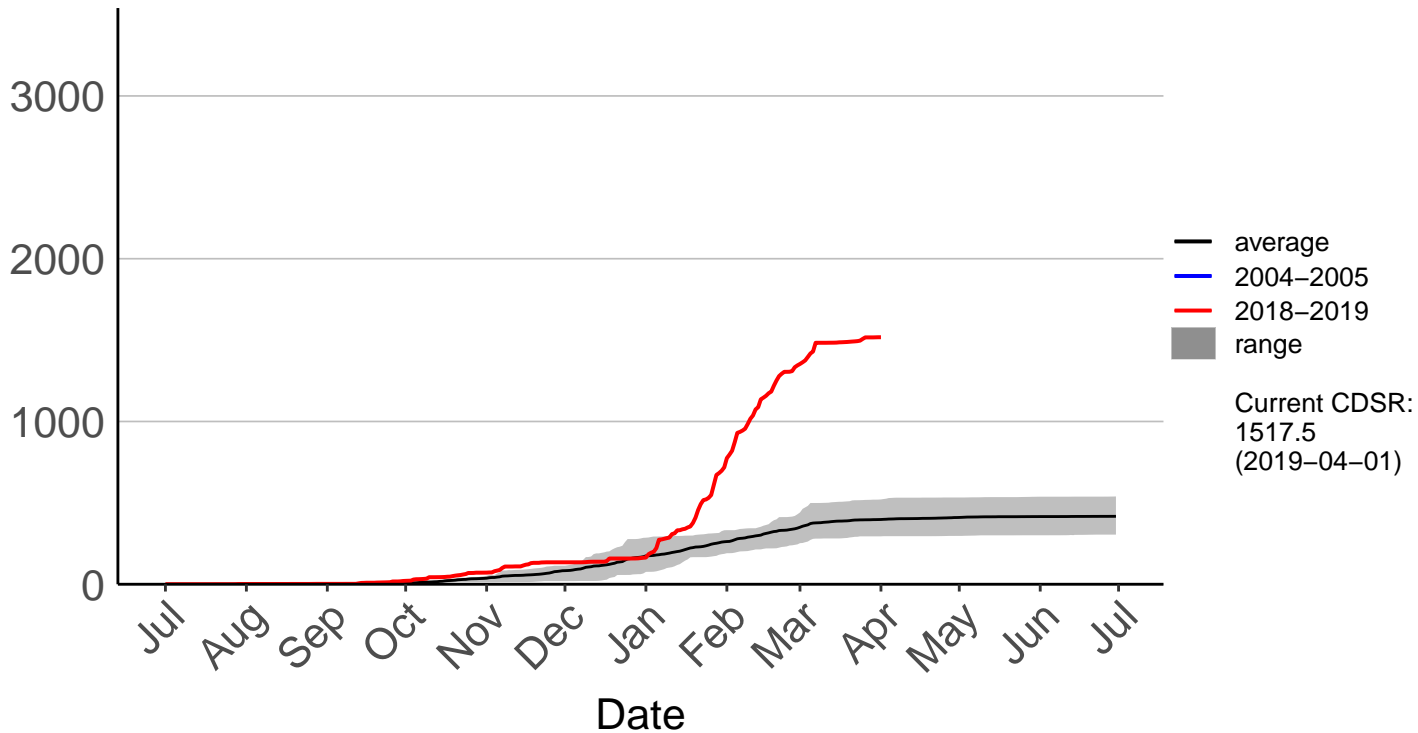

Kaikoura SYNOP

Cumulative Fire Severity Rating

Kenepuru Head Raws

Cumulative Fire Severity Rating

Koromiko Raws

Cumulative Fire Severity Rating

- average
- 2004-2005
- 2018-2019
- range

Current CDSR:
450.3
(2019-04-01)

Date

Landsdowne Raws

Cumulative Fire Severity Rating

Lower Wairau Raws

Mid Awatere Valley Raws

Cumulative Fire Severity Rating

Molesworth Raws

Cumulative Fire Severity Rating