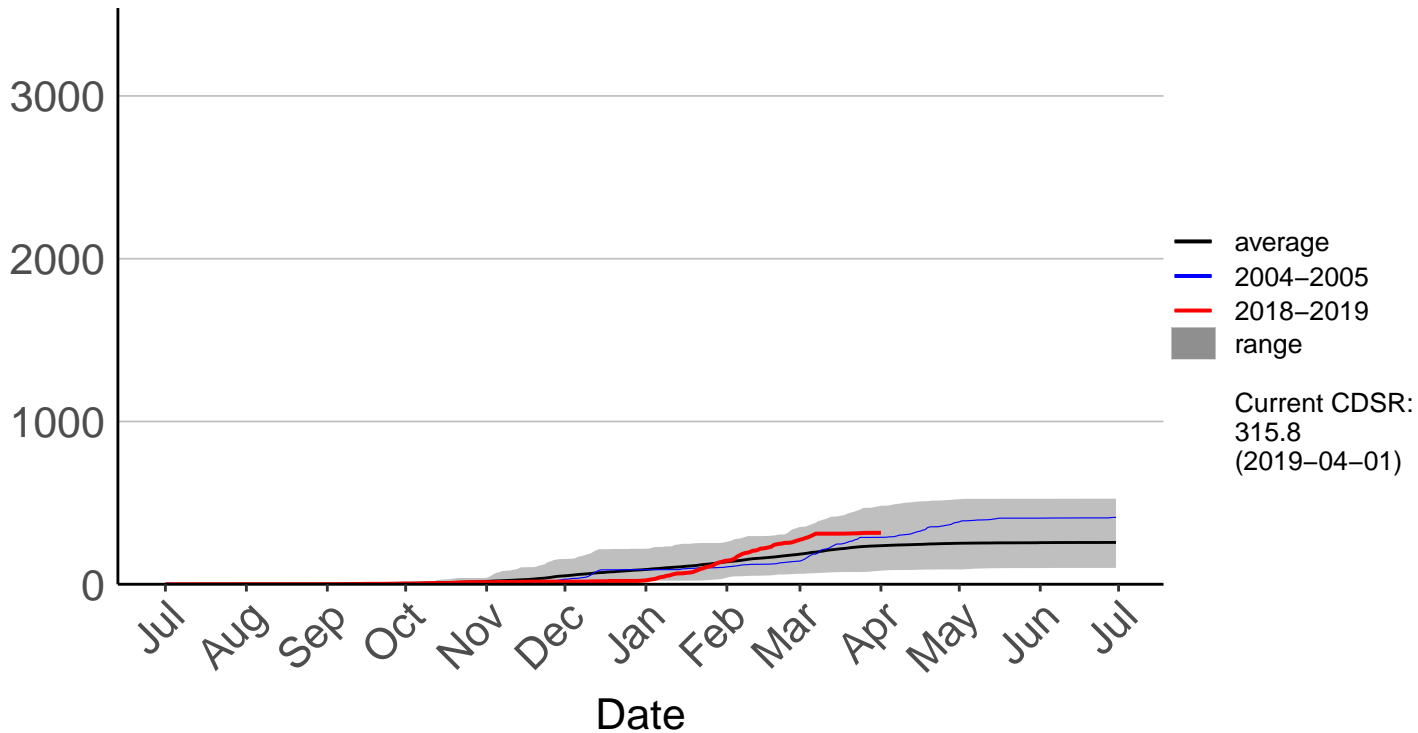

Onamalutu Raws

Cumulative Fire Severity Rating

Opua Bay Raws – DISCONTINUED

Cumulative Fire Severity Rating

Pudding Hill Raws

Cumulative Fire Severity Rating

Rai Valley Raws

Cumulative Fire Severity Rating