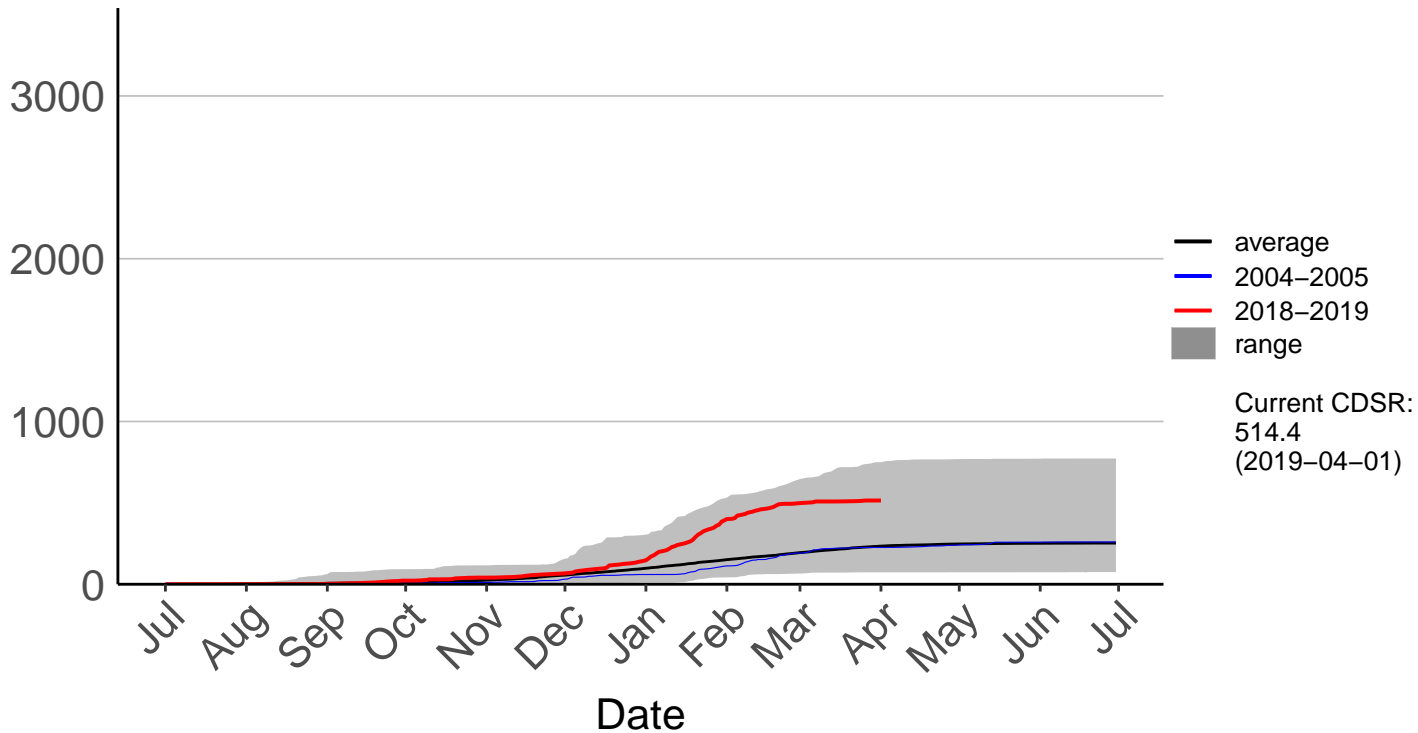

Awatere Valley, Dashwood Raws

Cumulative Fire Severity Rating

Blenheim Aero Aws

Cumulative Fire Severity Rating

Cape Campbell SYNOP

Cumulative Fire Severity Rating

Glenveigh Kaikoura Raws

Cumulative Fire Severity Rating

Kaikoura SYNOP

Cumulative Fire Severity Rating

Kenepuru Head Raws

Cumulative Fire Severity Rating

Koromiko Raws

Cumulative Fire Severity Rating

- average
- 2004-2005
- 2018-2019
- range

Current CDSR:
450.3
(2019-04-01)