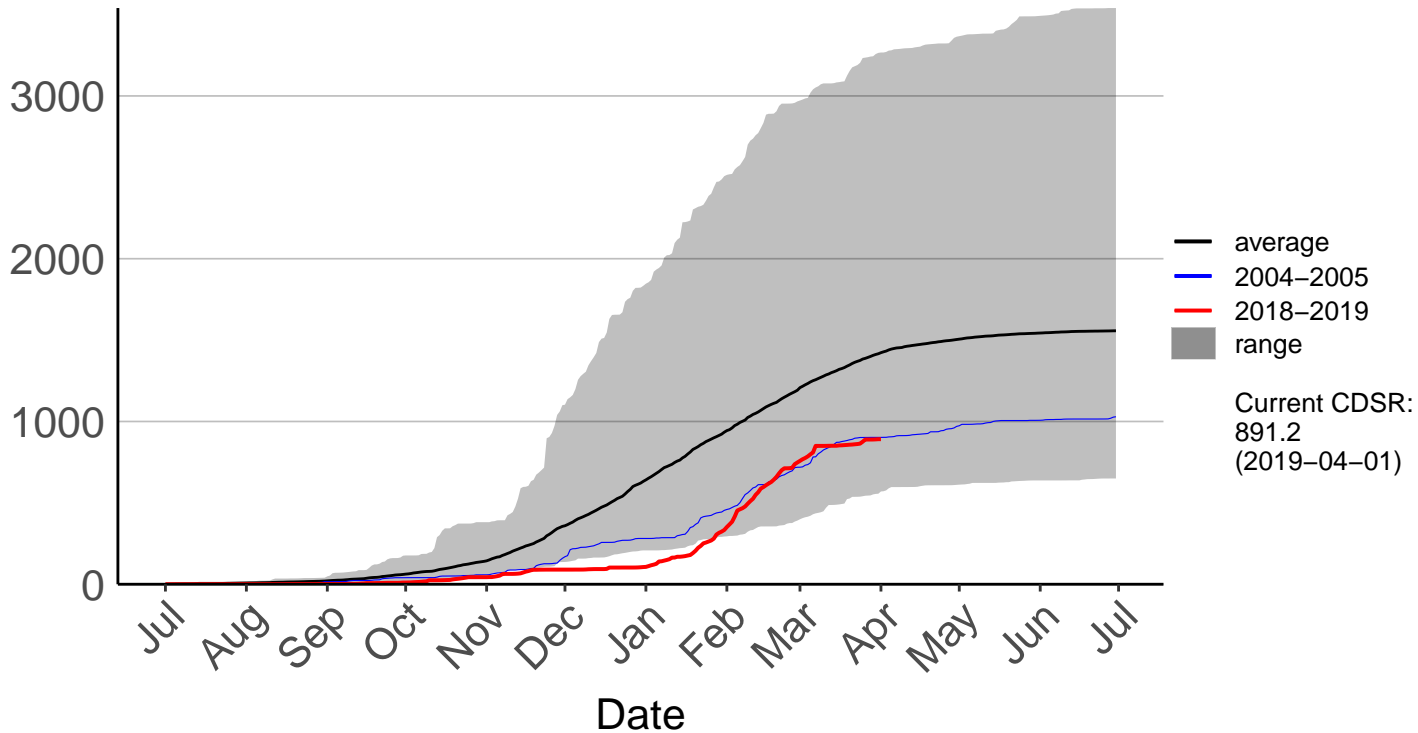

Awatere Valley, Dashwood Raws

Cumulative Fire Severity Rating

Blenheim Aero Aws

Cumulative Fire Severity Rating

Cape Campbell SYNOP

Cumulative Fire Severity Rating

Glenveigh Kaikoura Raws

Cumulative Fire Severity Rating

Kaikoura SYNOP

Cumulative Fire Severity Rating

Kenepuru Head Raws

Cumulative Fire Severity Rating

Koromiko Raws

Cumulative Fire Severity Rating

- average
- 2004-2005
- 2018-2019
- range

Current CDSR:
450.3
(2019-04-01)