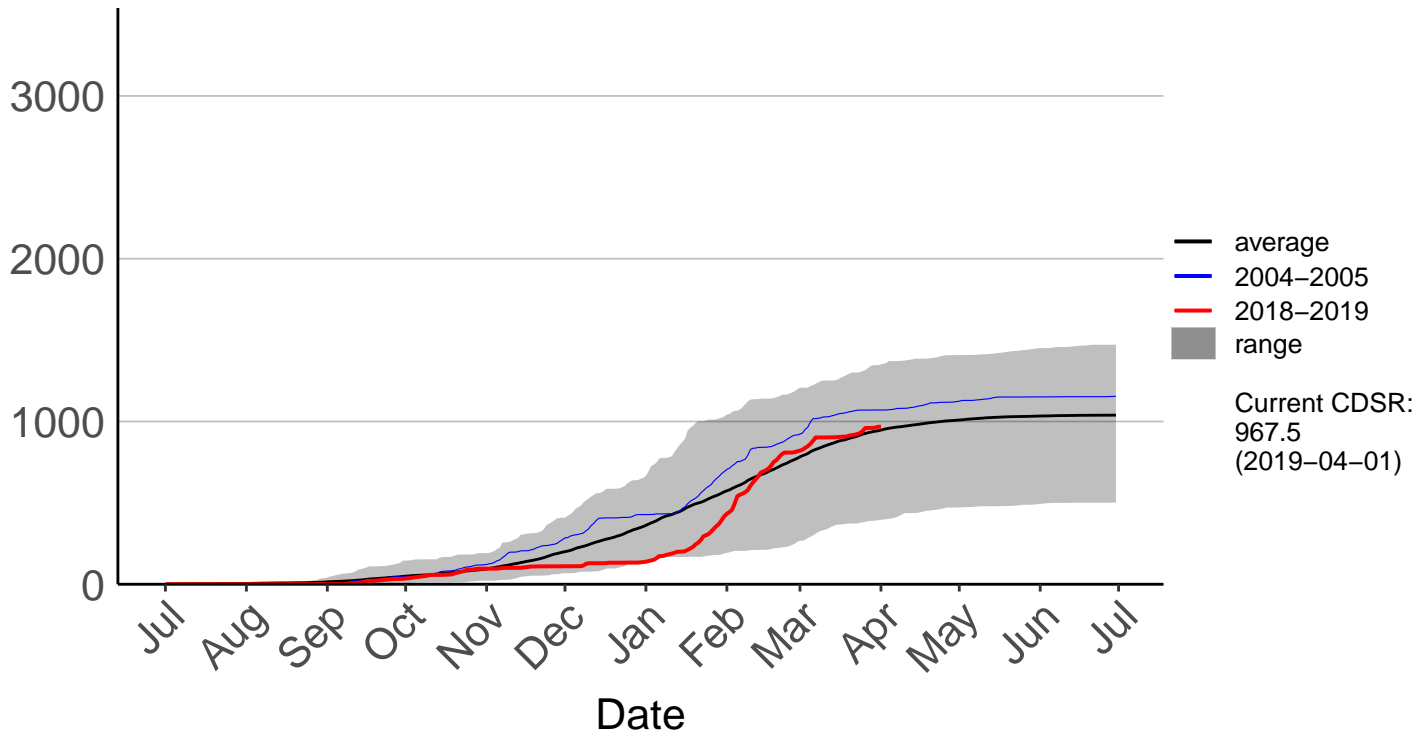

Kaikoura SYNOP

Cumulative Fire Severity Rating

Kenepuru Head Raws

Cumulative Fire Severity Rating

Koromiko Raws

Cumulative Fire Severity Rating

- average
- 2004-2005
- 2018-2019
- range

Current CDSR:
450.3
(2019-04-01)

Date

Landsdowne Raws

Cumulative Fire Severity Rating

Lower Wairau Raws

Mid Awatere Valley Raws

Cumulative Fire Severity Rating

Molesworth Raws

Cumulative Fire Severity Rating