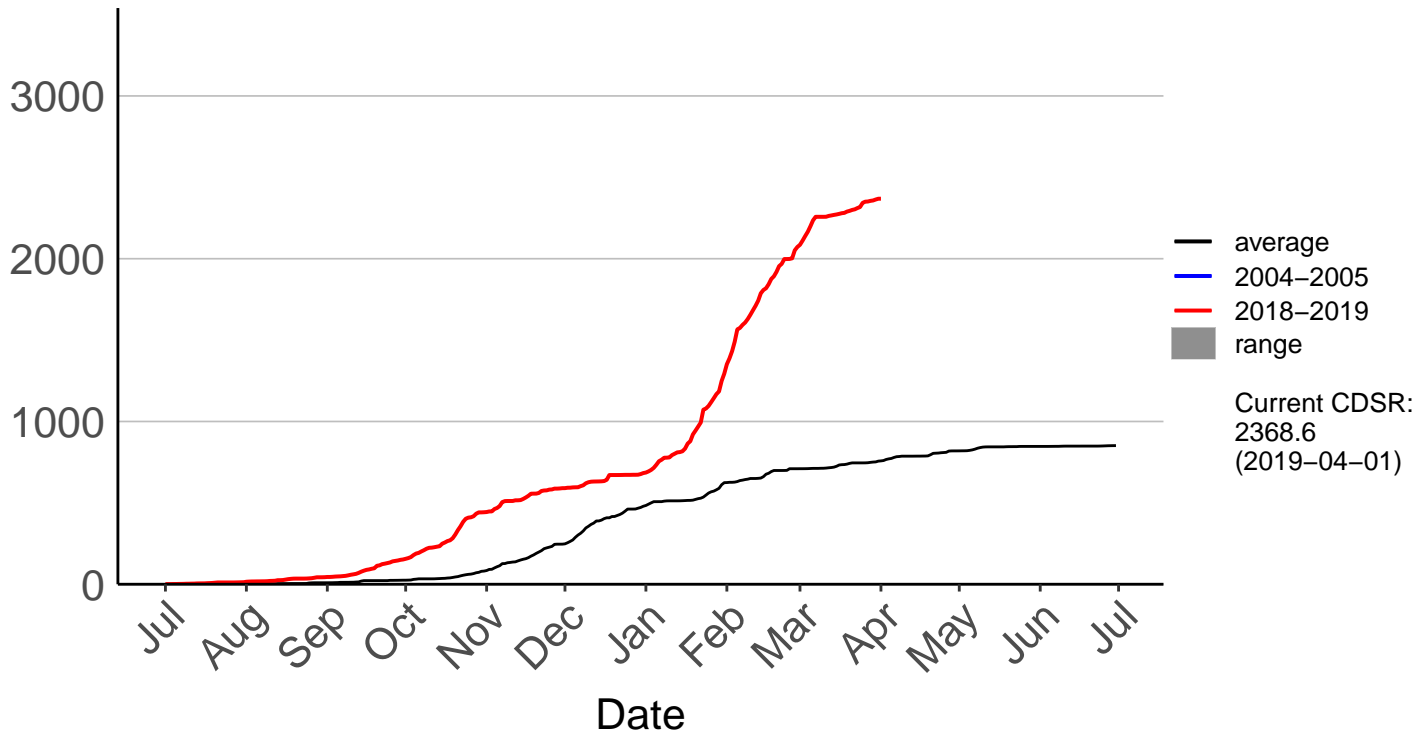

Kaikoura SYNOP

Cumulative Fire Severity Rating

Kenepuru Head Raws

Cumulative Fire Severity Rating

Koromiko Raws

Cumulative Fire Severity Rating

- average
- 2004-2005
- 2018-2019
- range

Current CDSR:
450.3
(2019-04-01)

Date

Landsdowne Raws

Cumulative Fire Severity Rating

Lower Wairau Raws

Mid Awatere Valley Raws

Cumulative Fire Severity Rating

Molesworth Raws

Cumulative Fire Severity Rating