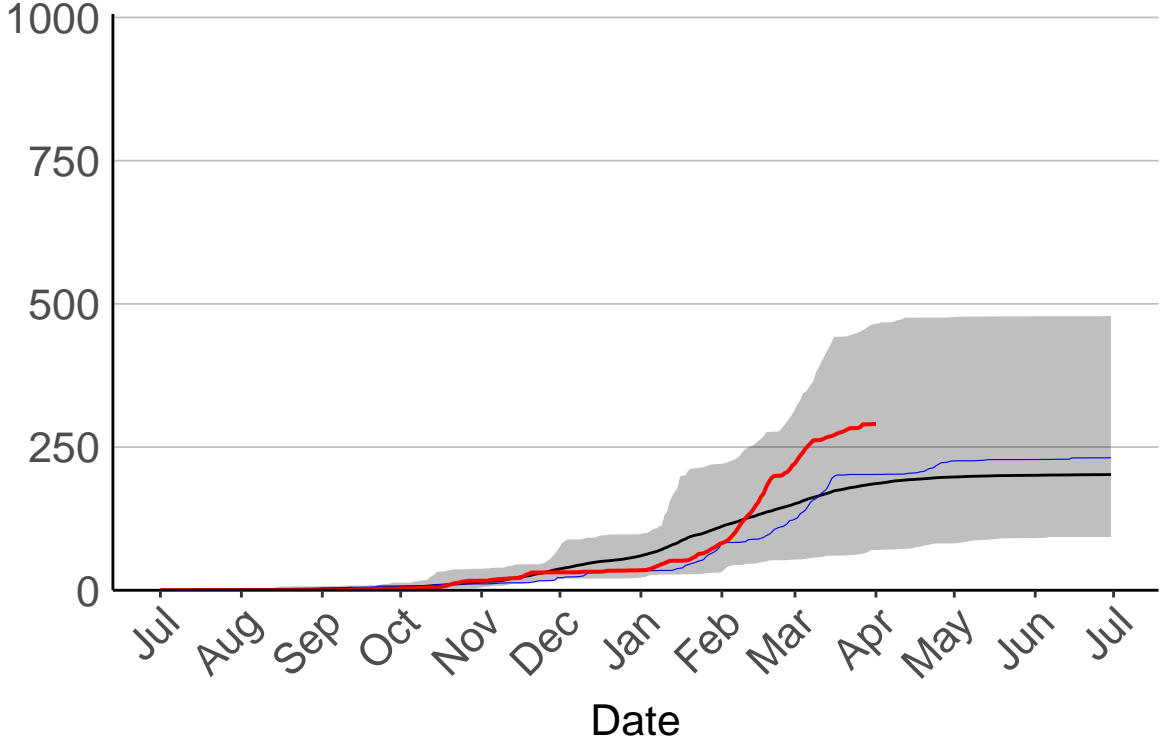

# Rotoehu Raws

Cumulative Fire Severity Rating

- average
- 2004-2005
- 2018-2019
- range

Current CDSR:  
568.1  
(2019-04-01)

# Rotorua Aero Aws

Cumulative Fire Severity Rating

- average
- 2004-2005
- 2018-2019
- range

Current CDSR:  
290.1  
(2019-04-01)