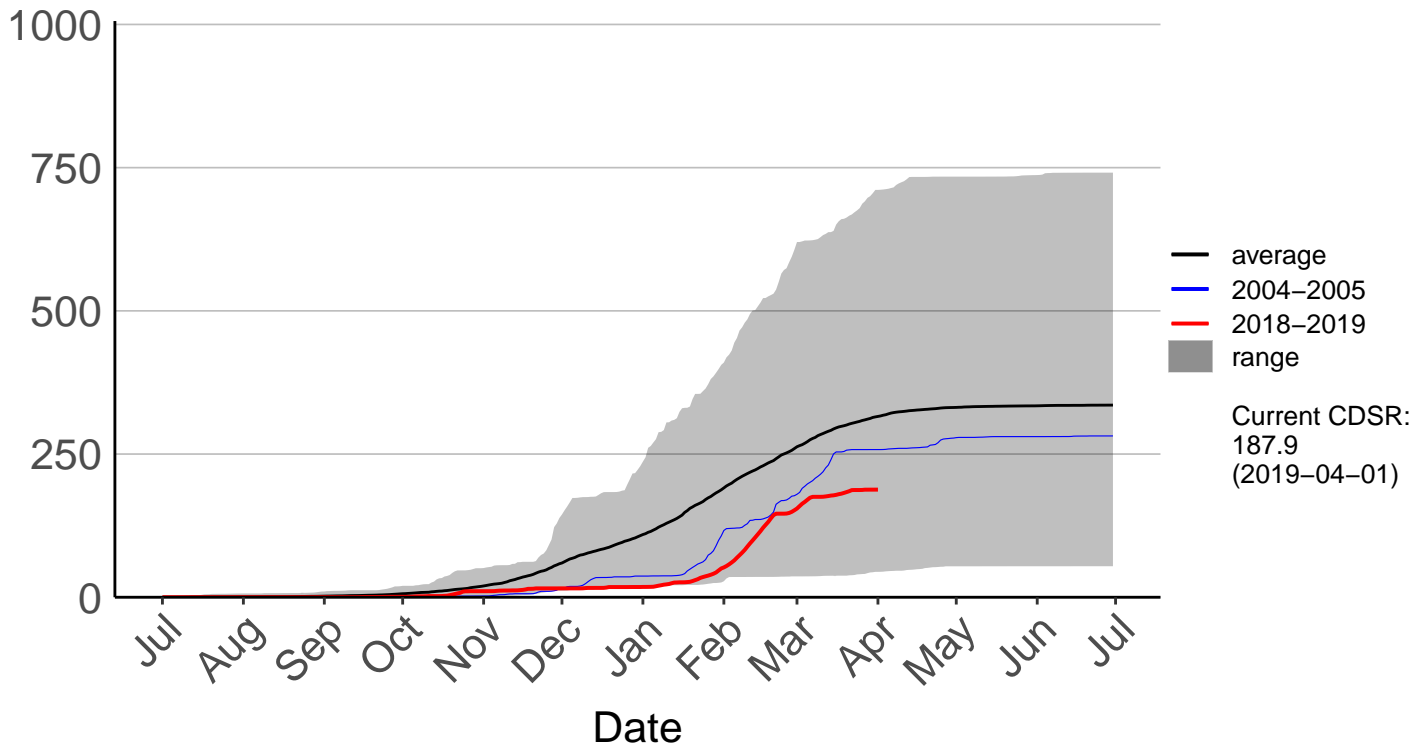

# Galatea Raws

Cumulative Fire Severity Rating

# Kawerau Raws

Cumulative Fire Severity Rating

- average
- 2004-2005
- 2018-2019
- range

Current CDSR:  
445.1  
(2019-04-01)

Date