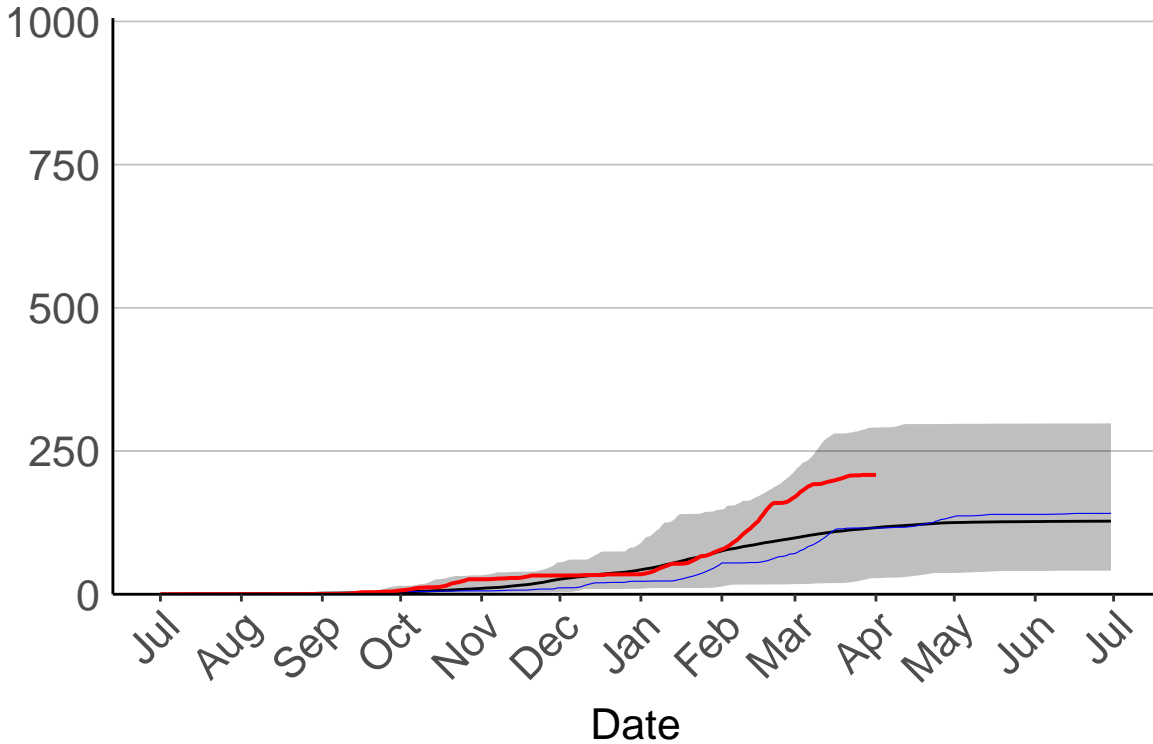

Te Puke Ews

Cumulative Fire Severity Rating

- average
- 2004–2005
- 2018–2019
- range

Current CDSR:
208.3
(2019-04-01)