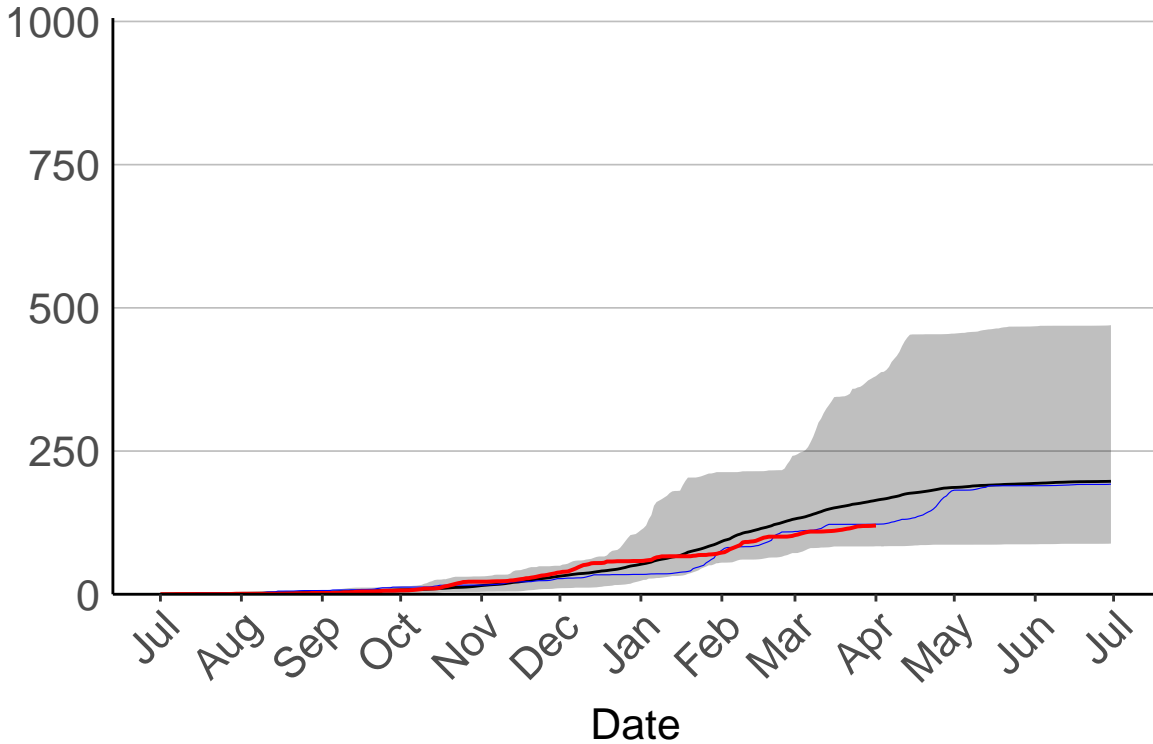

Waihau Bay Raws

Cumulative Fire Severity Rating

- average
- 2004-2005
- 2018-2019
- range

Current CDSR:
119.9
(2019-04-01)