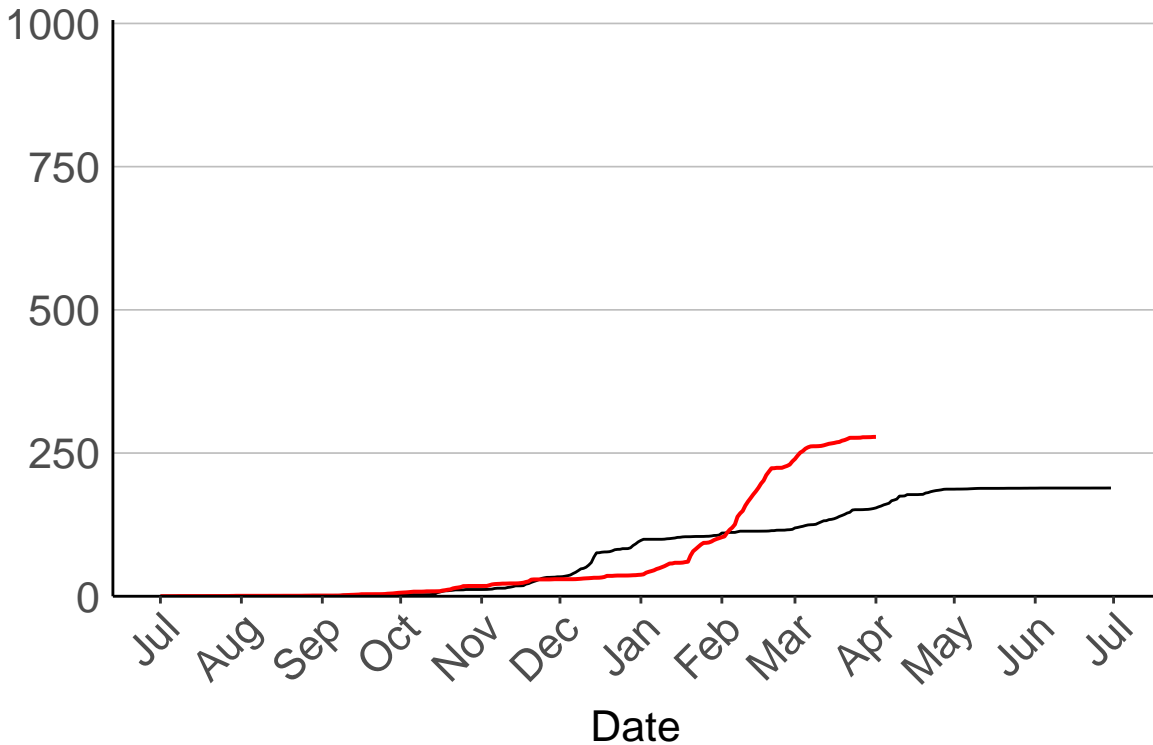

Whakatane Raws

Cumulative Fire Severity Rating

- average
- 2004-2005
- 2018-2019
- range

Current CDSR:
278.2
(2019-04-01)