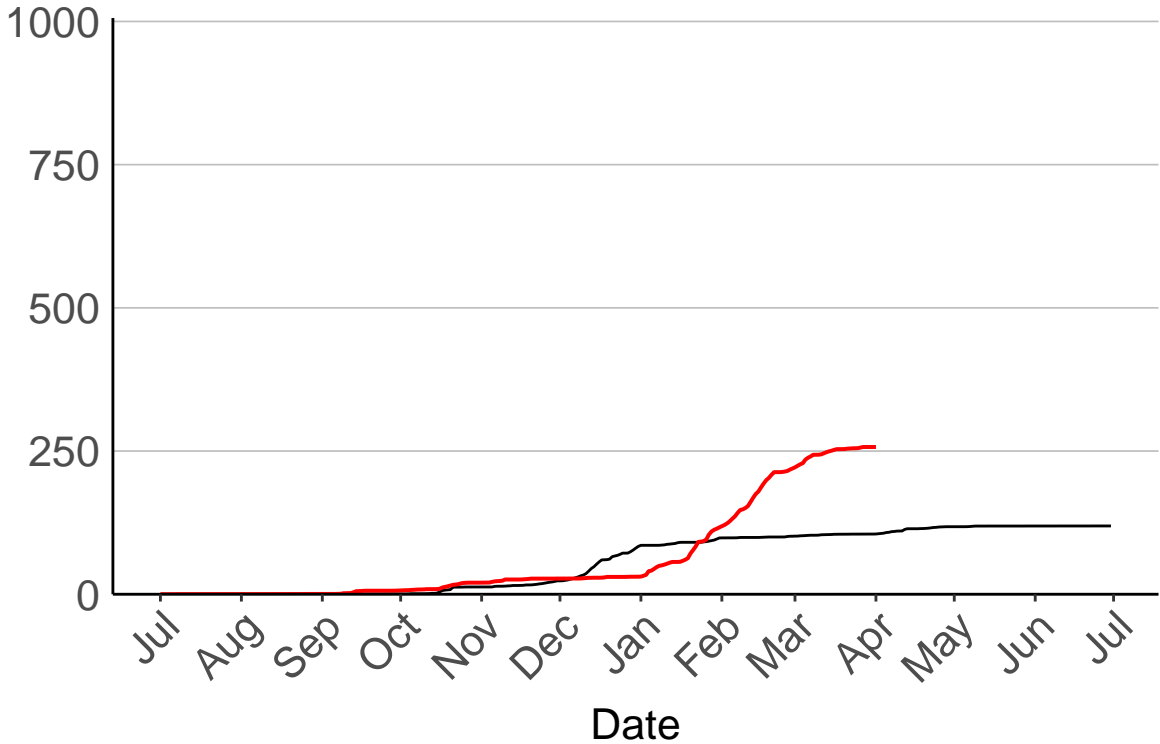

Waihi Beach Raws

Cumulative Fire Severity Rating

- average
- 2004-2005
- 2018-2019
- range

Current CDSR:
257.1
(2019-04-01)