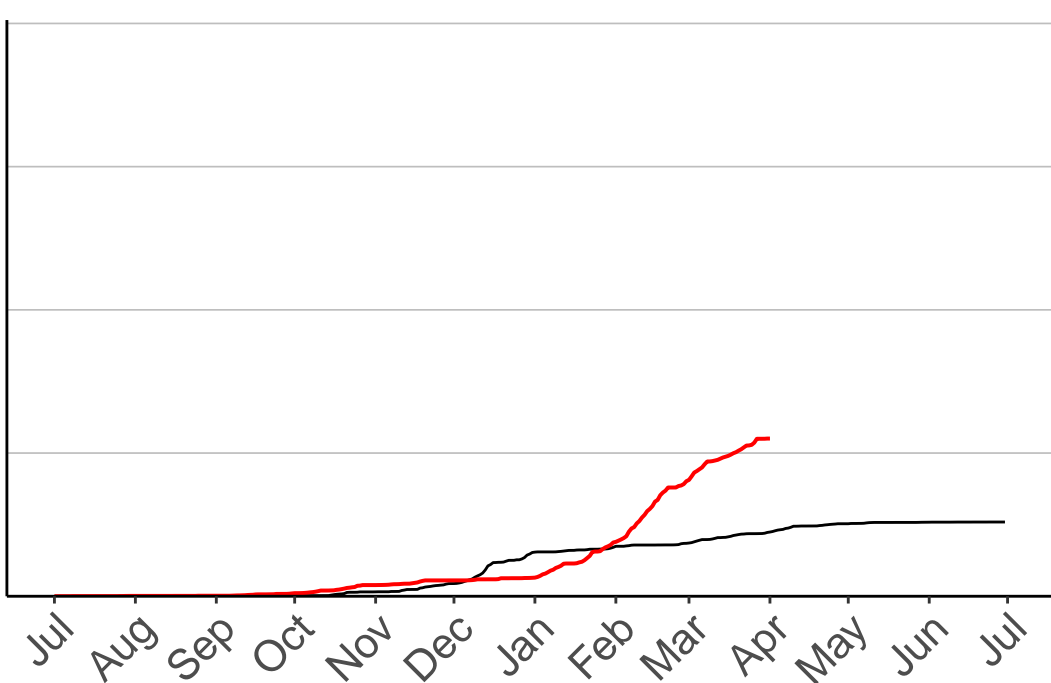

# Rotorua Raws

Cumulative Fire Severity Rating

1000  
750  
500  
250  
0

Jul Aug Sep Oct Nov Dec Jan Feb Mar Apr May Jun Jul

Date

- average
- 2004–2005
- 2018–2019
- range

Current CDSR:  
275.3  
(2019-04-01)

# Tauranga Aero SYNOP

Cumulative Fire Severity Rating

- average
- 2004–2005
- 2018–2019
- range

Current CDSR:  
669.3  
(2019-04-01)