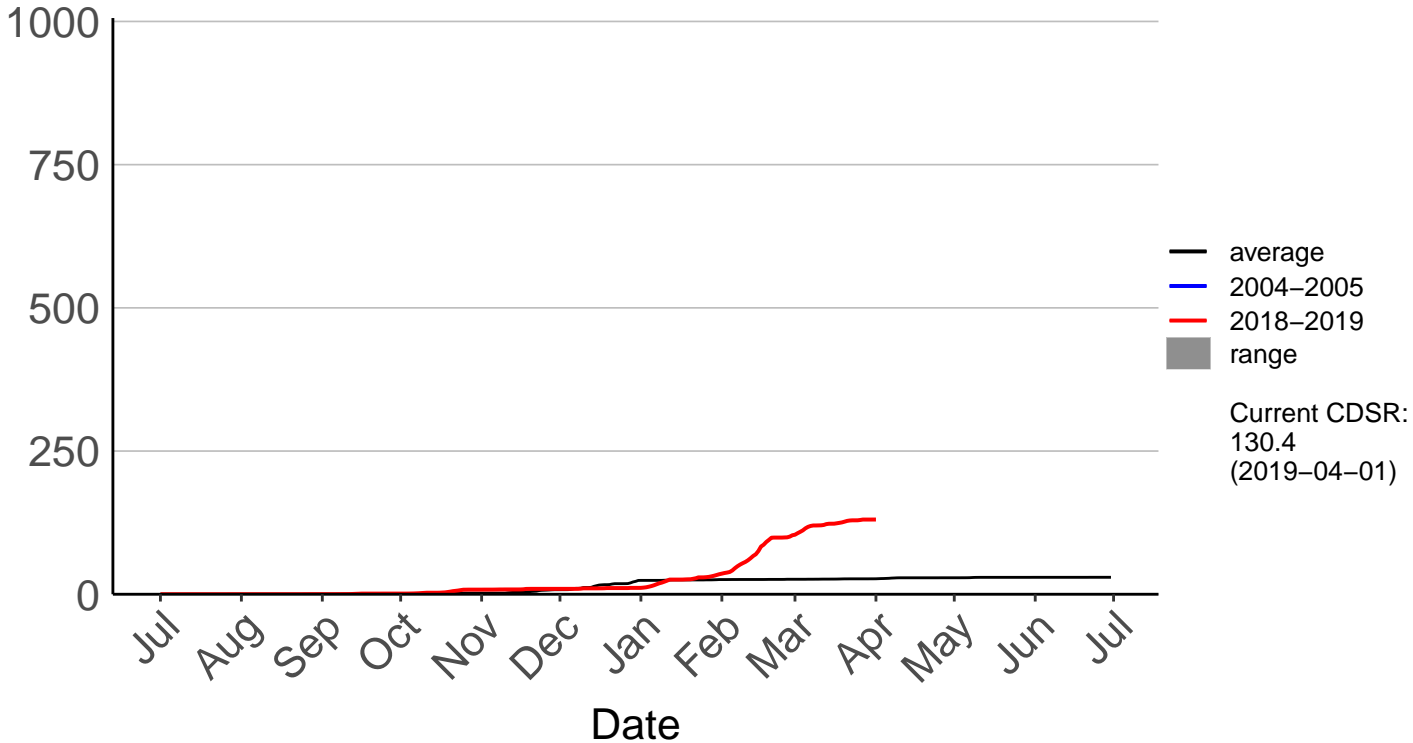

TECT All Terrain Park Raws

Cumulative Fire Severity Rating