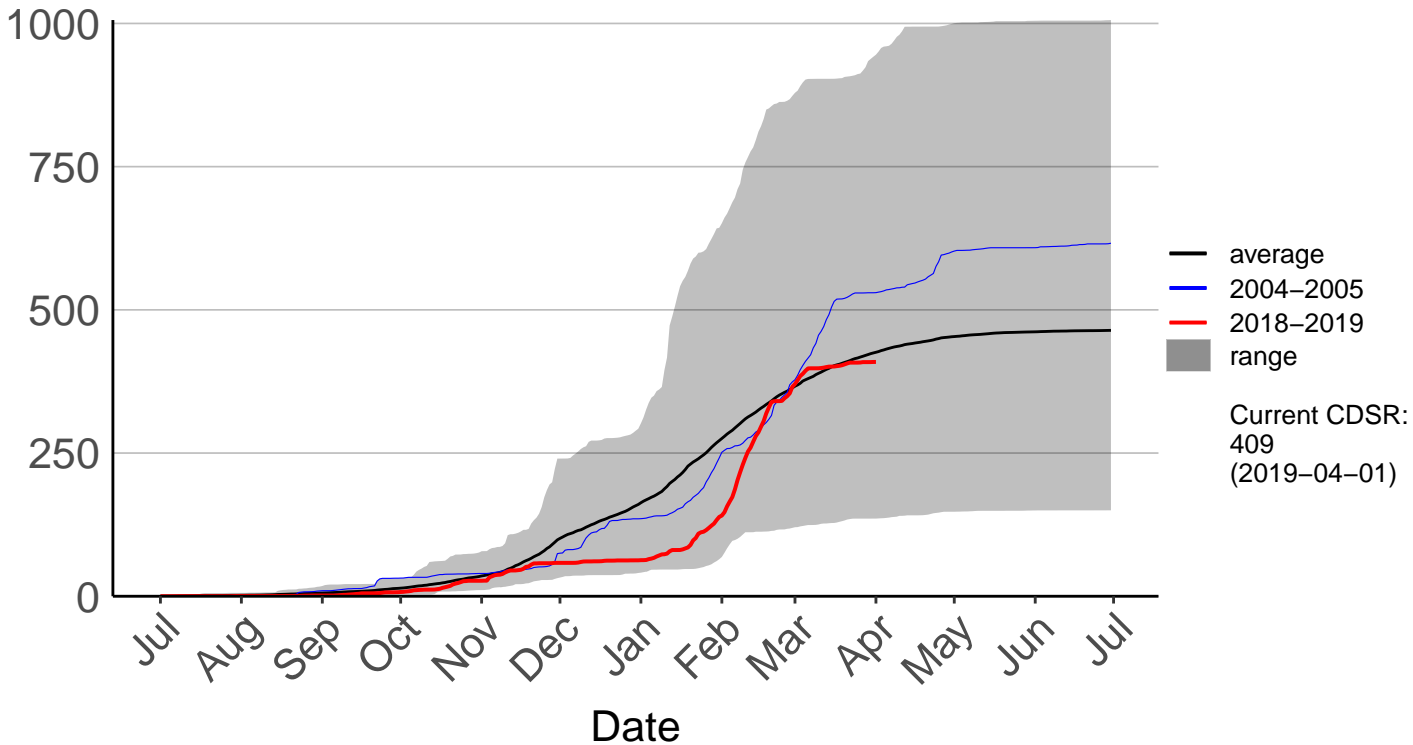

Whakatane Aero Aws

Cumulative Fire Severity Rating