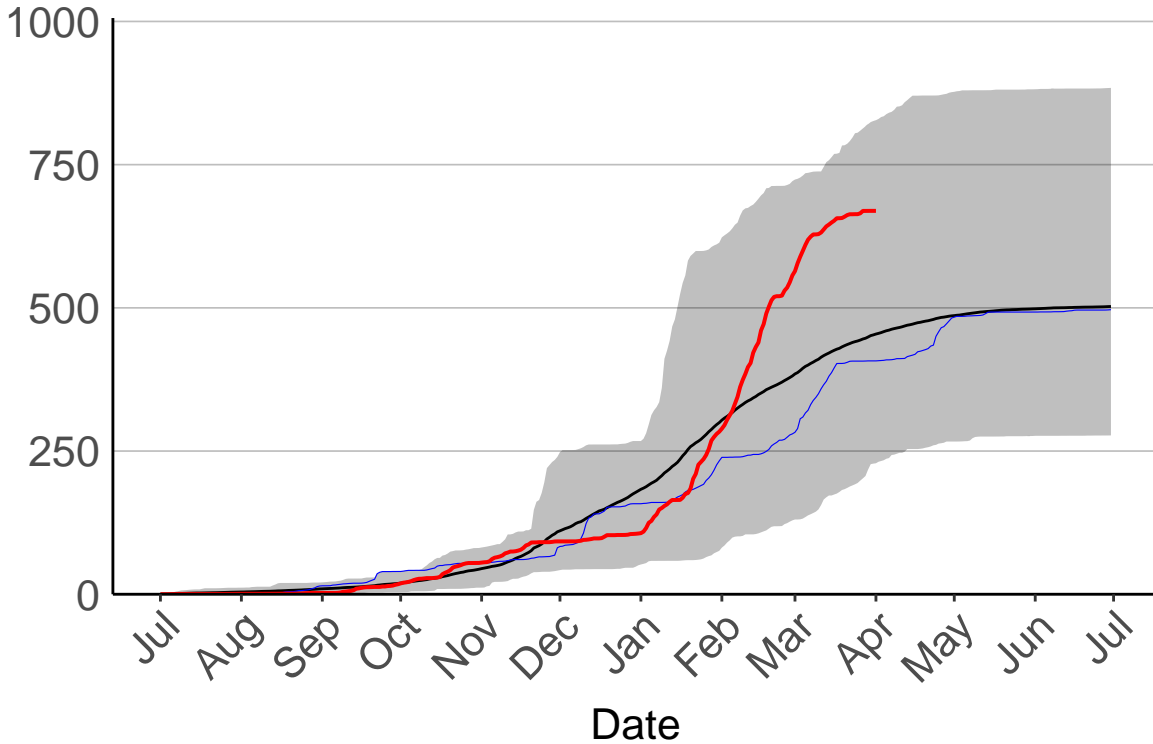

# Rotorua Aero Aws

Cumulative Fire Severity Rating

- average
- 2004-2005
- 2018-2019
- range

Current CDSR:  
290.1  
(2019-04-01)

# Rotorua Raws

Cumulative Fire Severity Rating

1000  
750  
500  
250  
0

Jul Aug Sep Oct Nov Dec Jan Feb Mar Apr May Jun Jul

Date

- average
- 2004–2005
- 2018–2019
- range

Current CDSR:  
275.3  
(2019-04-01)

# Tauranga Aero SYNOP

Cumulative Fire Severity Rating

- average
- 2004–2005
- 2018–2019
- range

Current CDSR:  
669.3  
(2019-04-01)