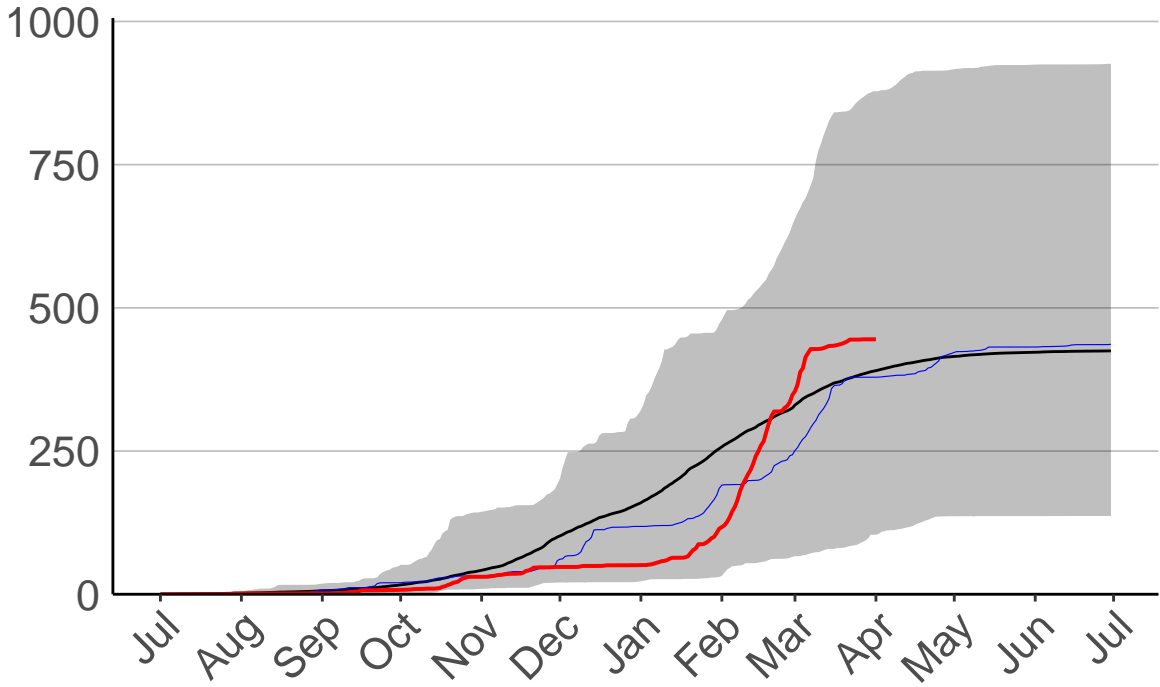

# Galatea Raws

Cumulative Fire Severity Rating

# Kawerau Raws

Cumulative Fire Severity Rating

- average
- 2004-2005
- 2018-2019
- range

Current CDSR:  
445.1  
(2019-04-01)

Date