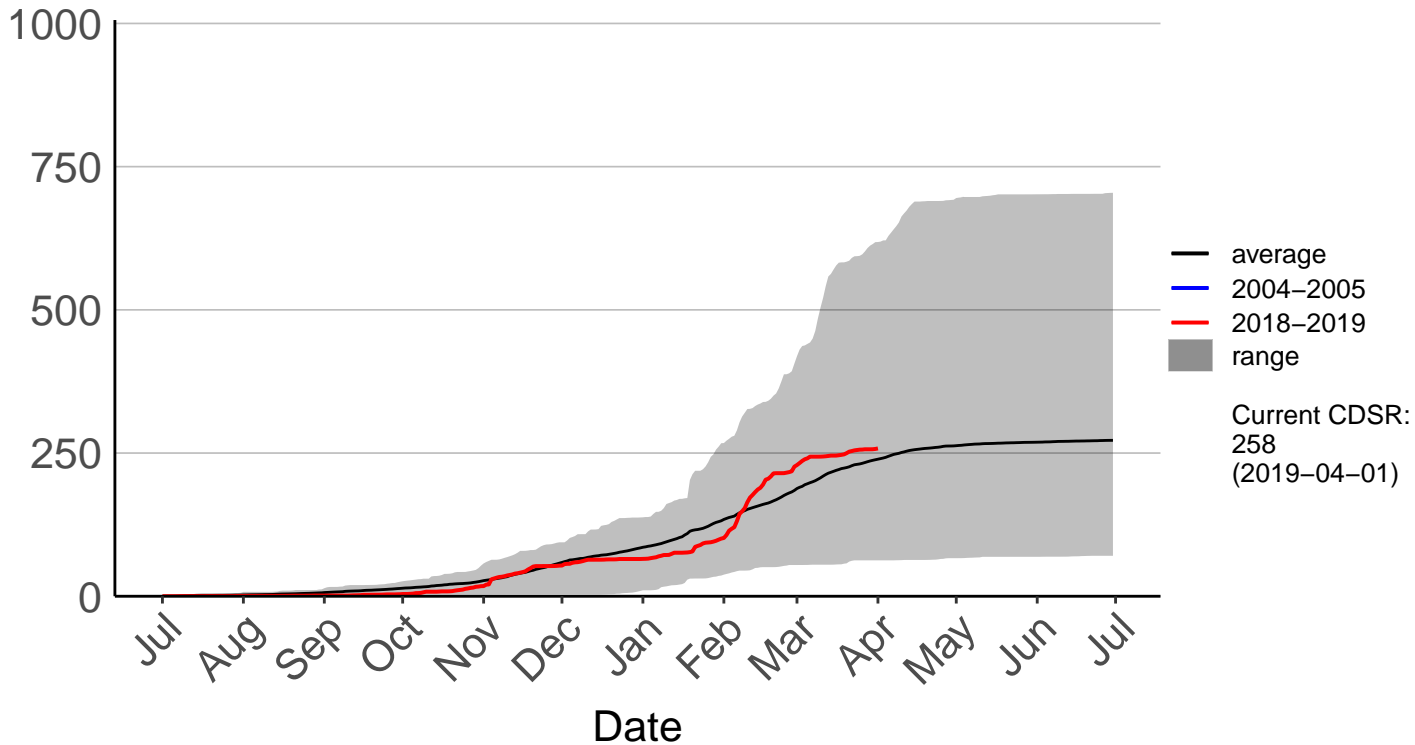

Opotiki Raws

Cumulative Fire Severity Rating