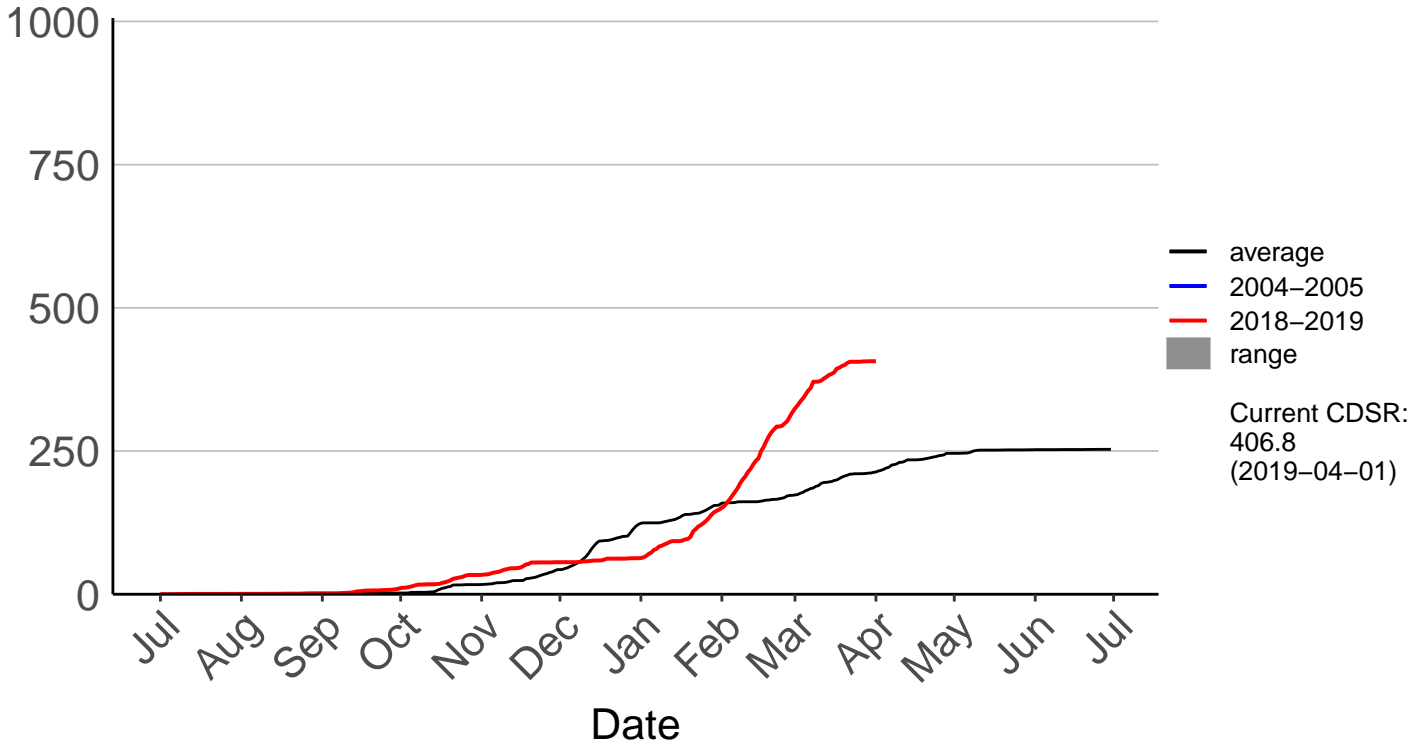

Tauranga Raws

Cumulative Fire Severity Rating