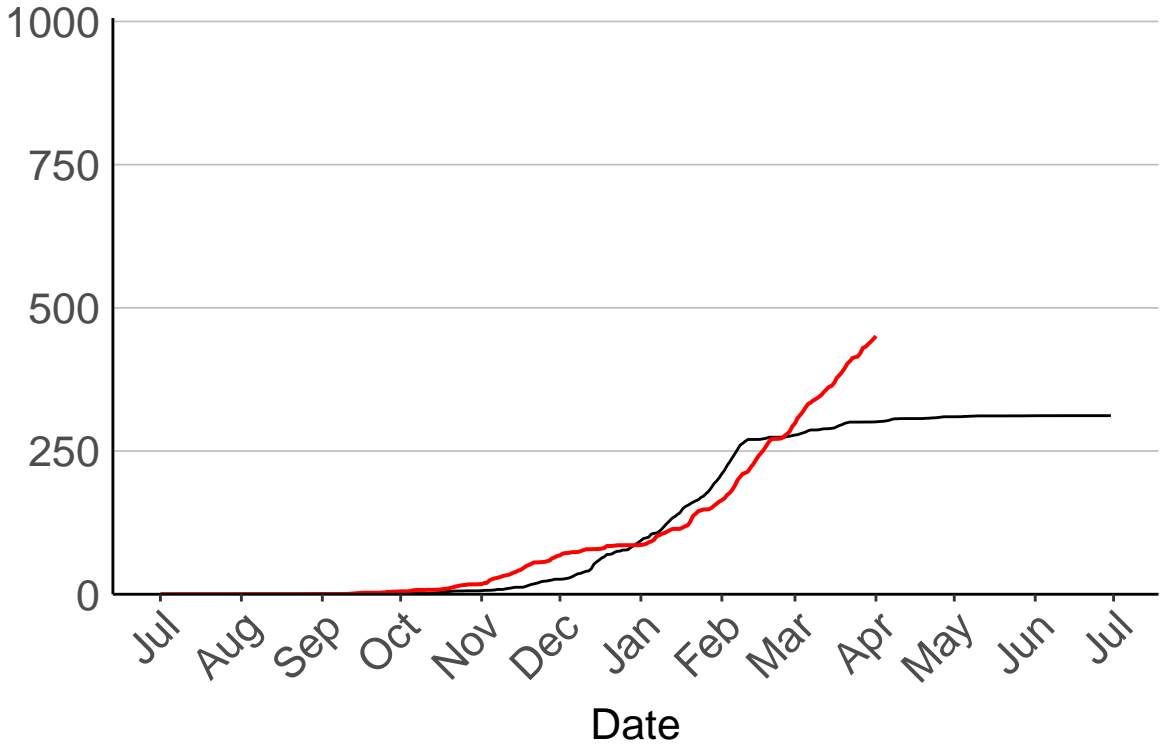

Waimana Raws

Cumulative Fire Severity Rating

- average
- 2004-2005
- 2018-2019
- range

Current CDSR:
450.7
(2019-04-01)