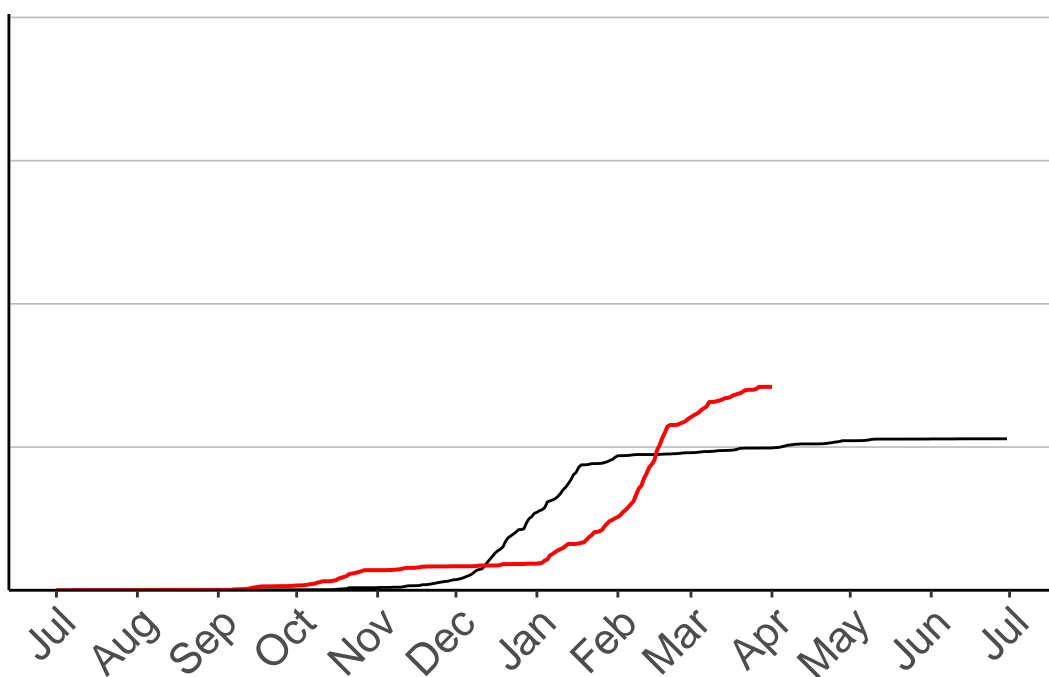

# Kawerau Raws

Cumulative Fire Severity Rating

- average
- 2004-2005
- 2018-2019
- range

Current CDSR:  
445.1  
(2019-04-01)

Date

# Minden Raws

Cumulative Fire Severity Rating

1000  
750  
500  
250  
0

Jul Aug Sep Oct Nov Dec Jan Feb Mar Apr May Jun Jul

Date

- average
- 2004–2005
- 2018–2019
- range

Current CDSR:  
355.1  
(2019-04-01)