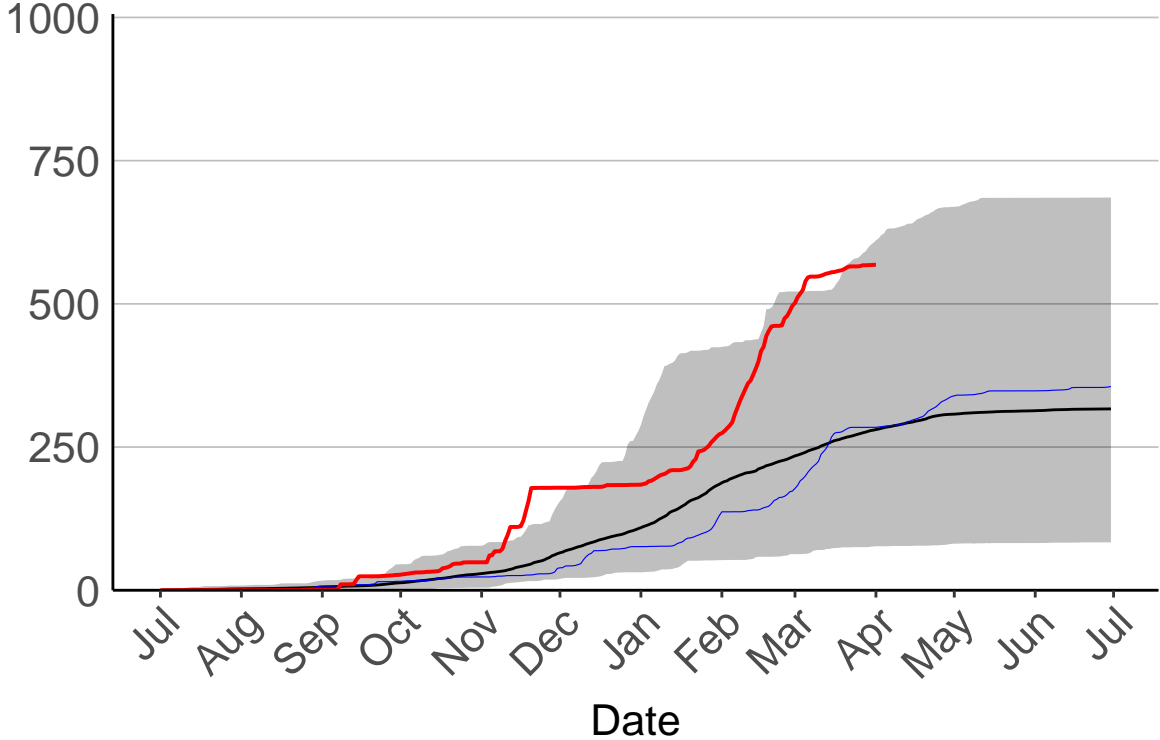

Rotoehu Raws

Cumulative Fire Severity Rating

- average
- 2004-2005
- 2018-2019
- range

Current CDSR:
568.1
(2019-04-01)