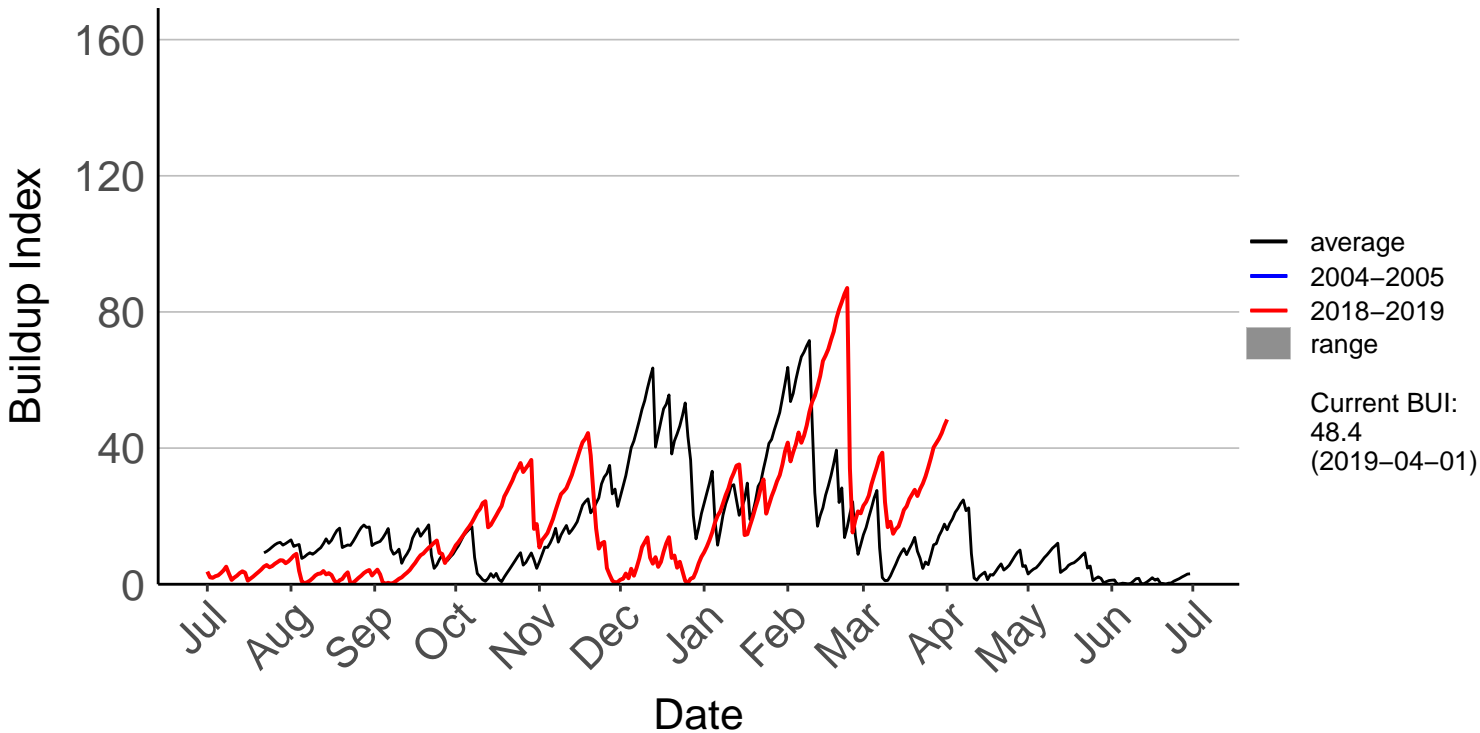

Ranana Raws

Raumai Raws

Tapuae Raws

Tarn Track Raws

Three Kings Raws

Waimarino Forest Raws

Waione East Raws

Waione Raws – DISCONTINUED