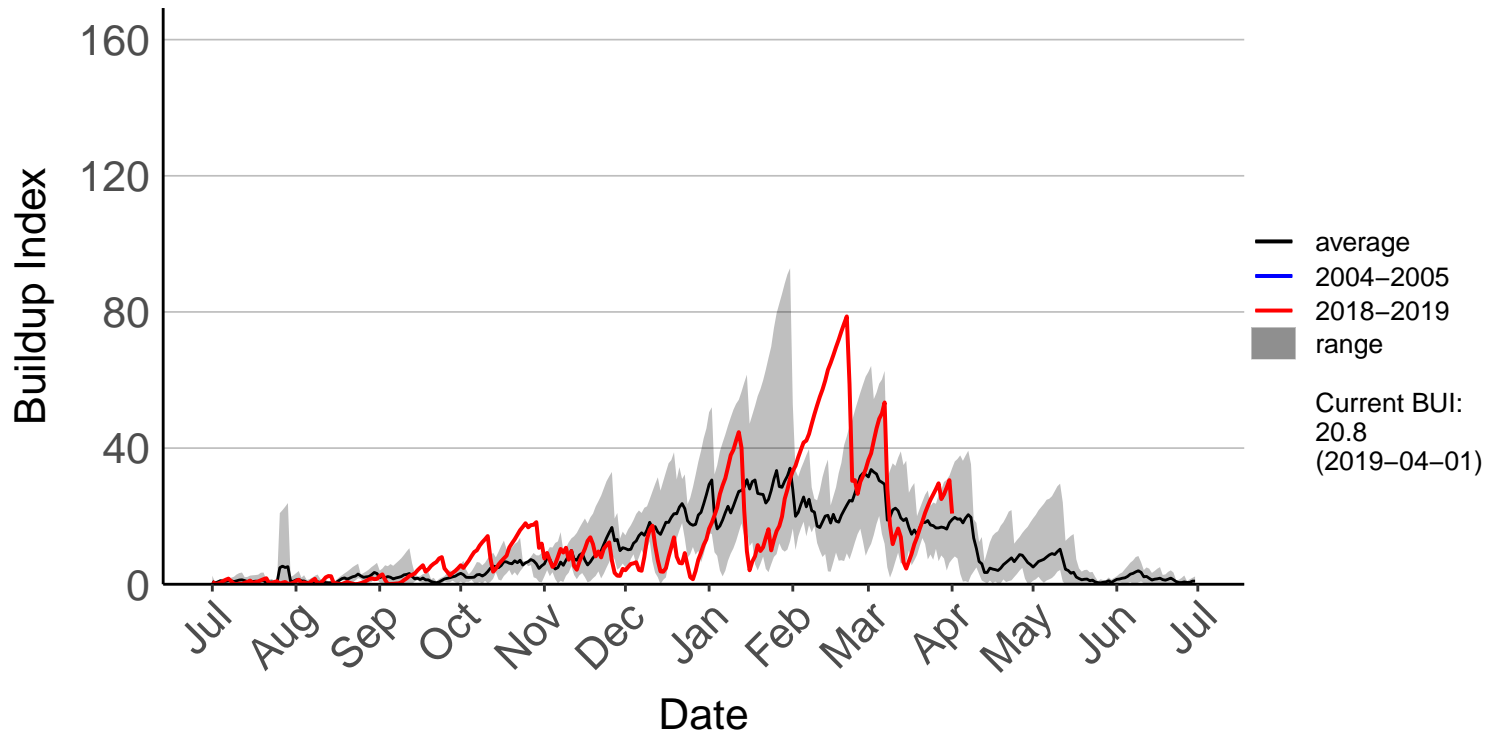

Waiouru Airstrip Aws