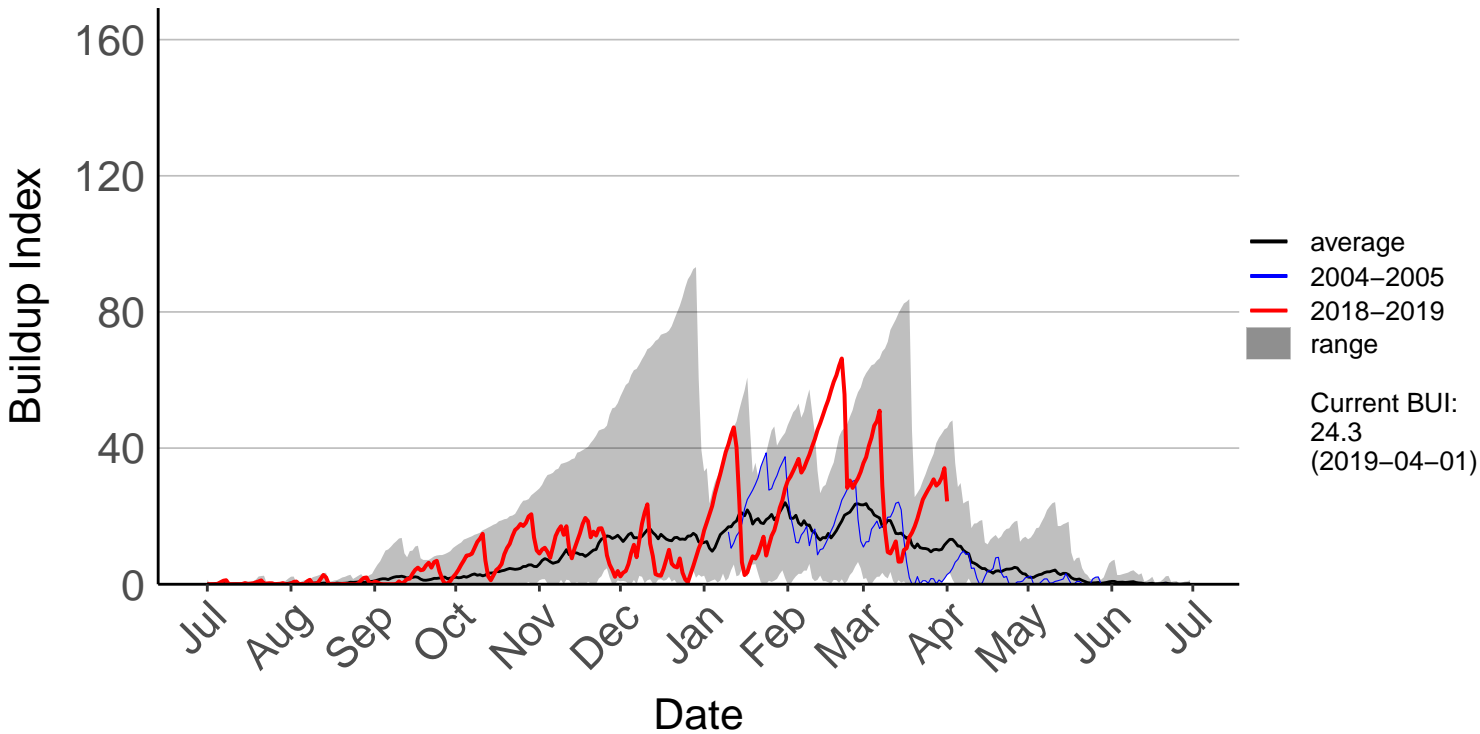

Ranana Raws

Raumai Raws

Tapuae Raws

Tarn Track Raws

Three Kings Raws

Waimarino Forest Raws

Waione East Raws

Waione Raws – DISCONTINUED