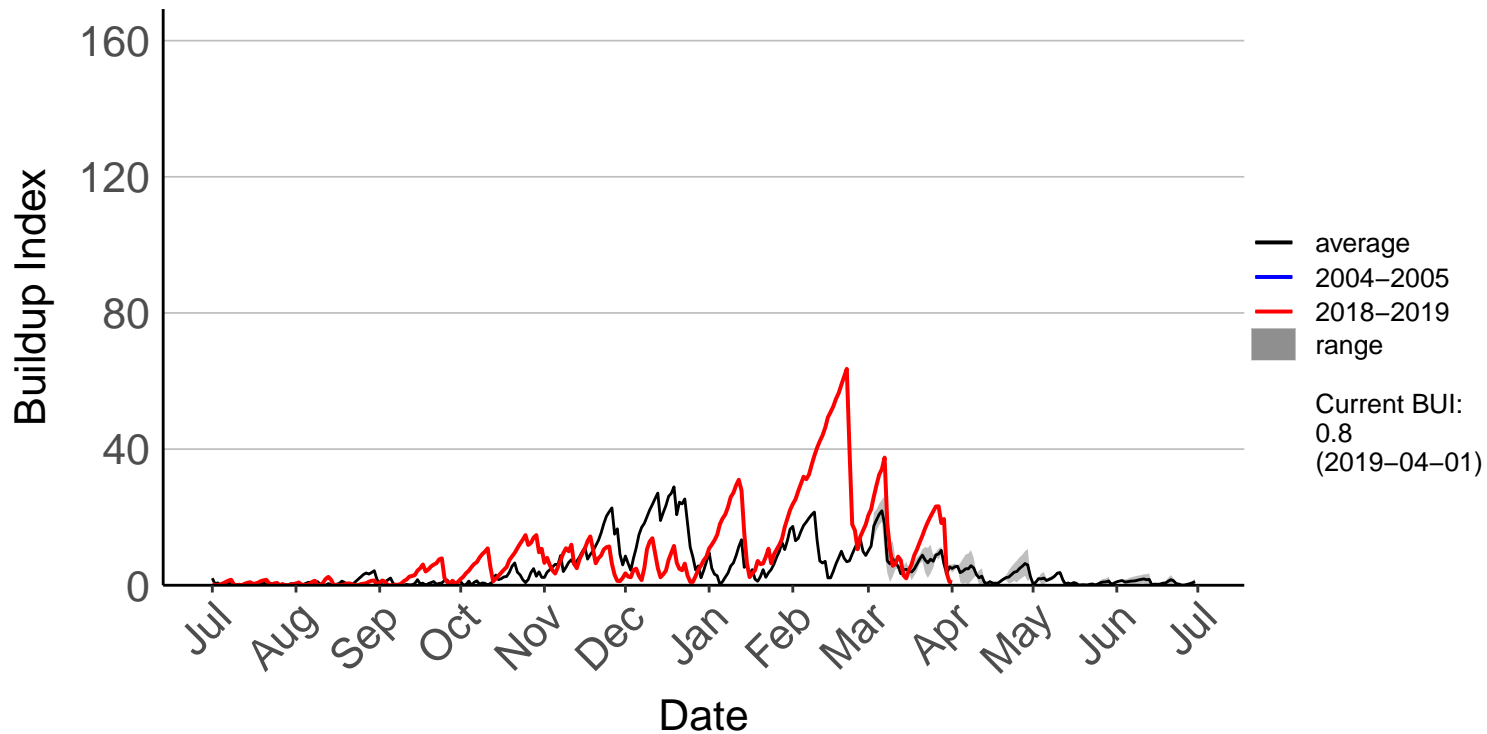

Ranana Raws

Raumai Raws

Tapuae Raws

Tarn Track Raws

Three Kings Raws

Waimarino Forest Raws

Waione East Raws

Waione Raws – DISCONTINUED