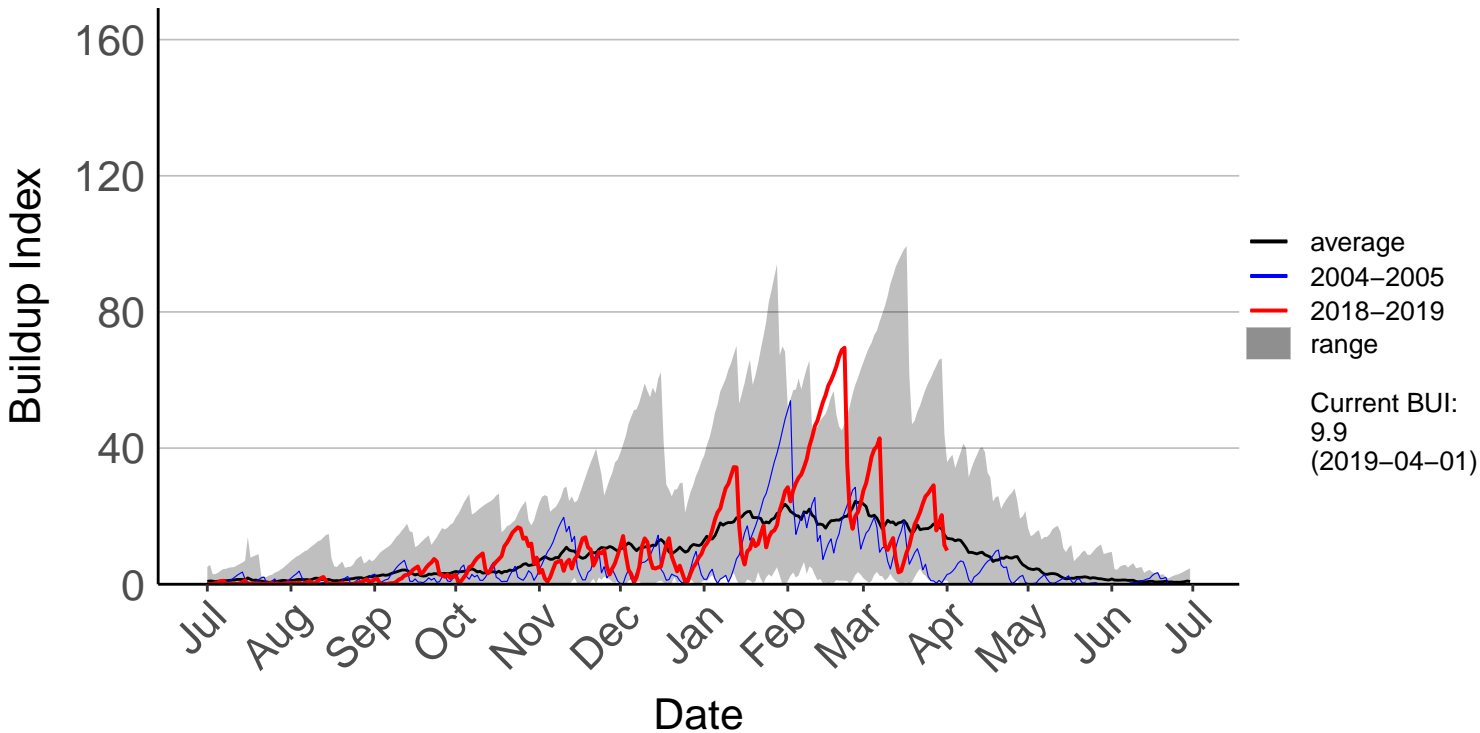

Ranana Raws

Raumai Raws

Tapuae Raws

Tarn Track Raws

Three Kings Raws

Waimarino Forest Raws

Waione East Raws

Waione Raws – DISCONTINUED