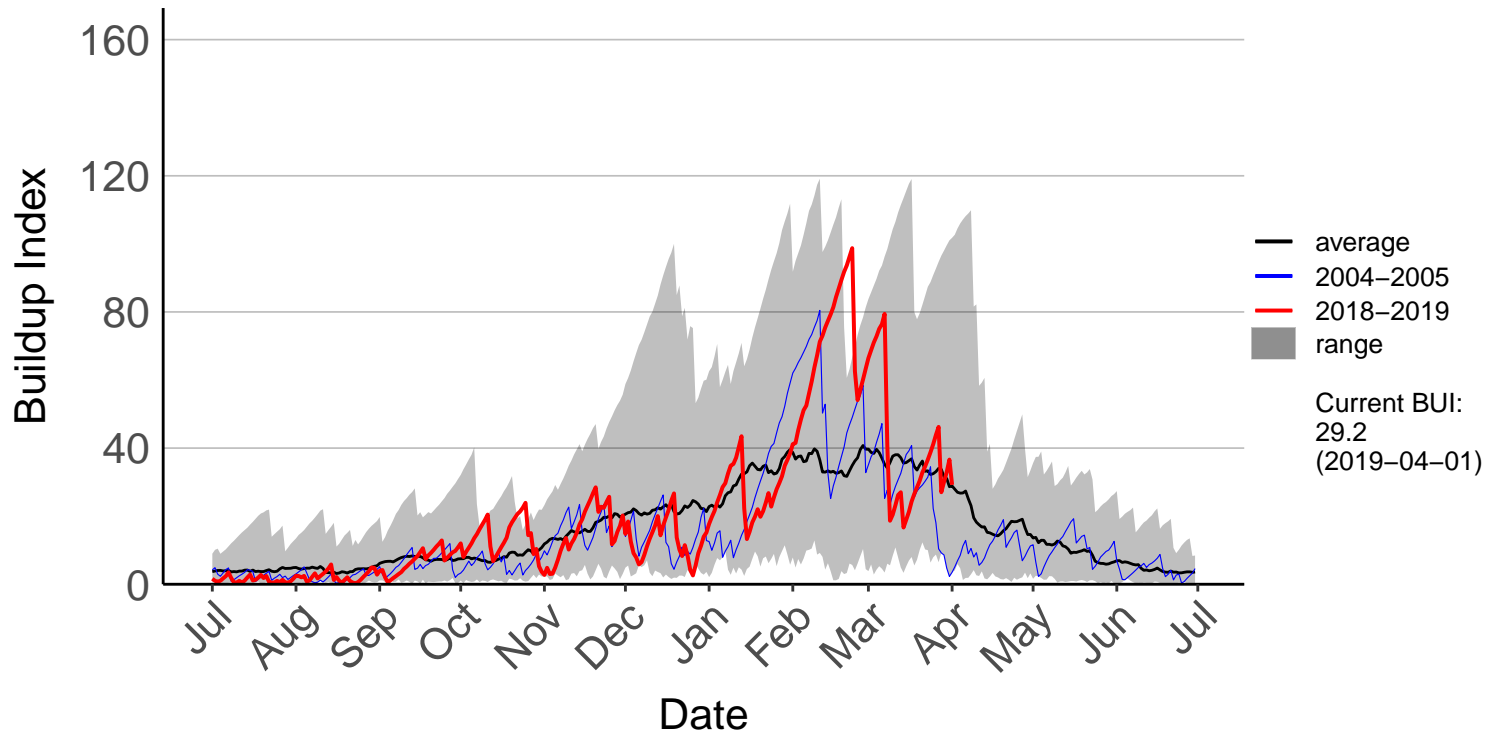

Wanganui Aws