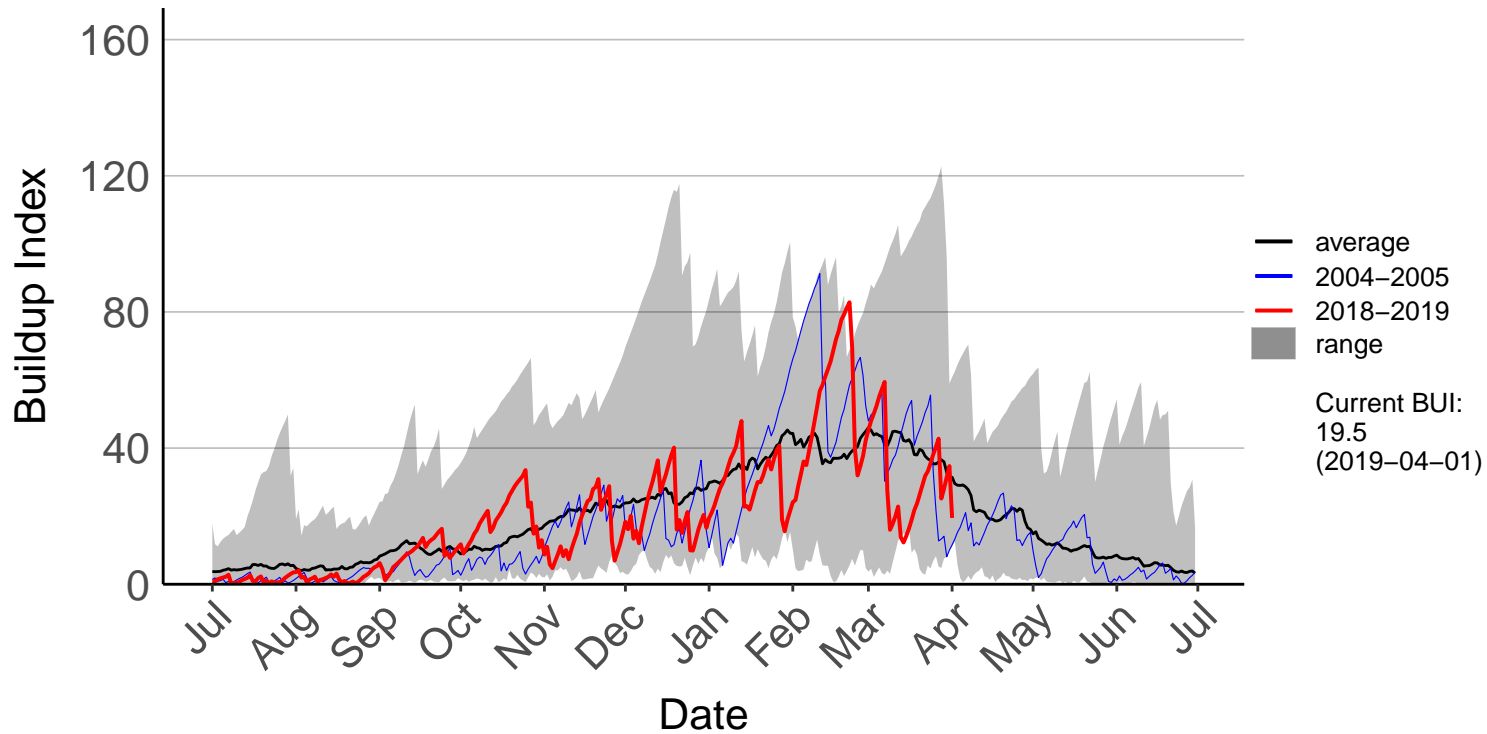

Waitarere Forest Raws