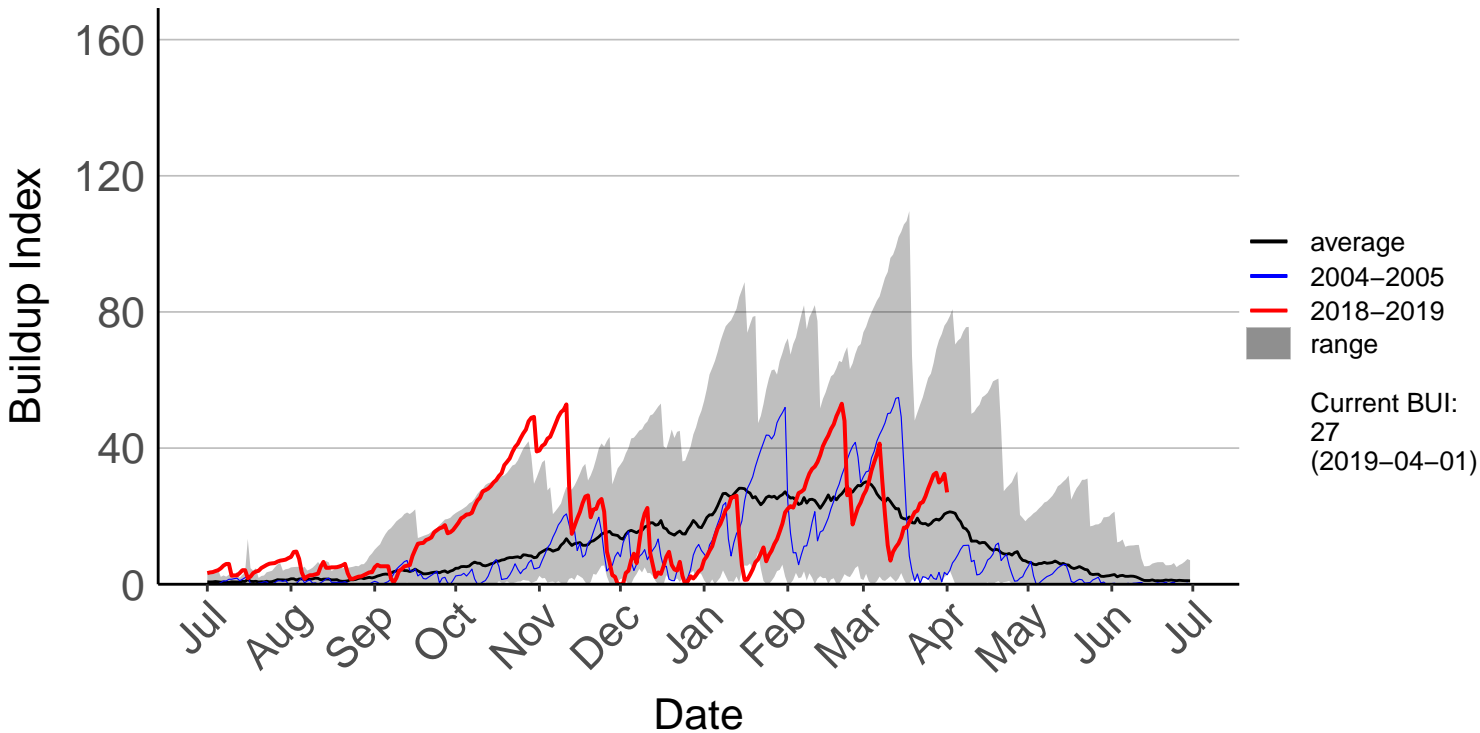

Levin Aws

Matarawa Raws

National Park Raws

Ngahere Park Raws

Ngamatea Raws

Pahiatua Ews

Palmerston North SYNOP

Paradise Valley Raws

Ranana Raws

Raumai Raws

Tapuae Raws

Tarn Track Raws

Three Kings Raws

Waimarino Forest Raws

Waione East Raws

Waione Raws – DISCONTINUED