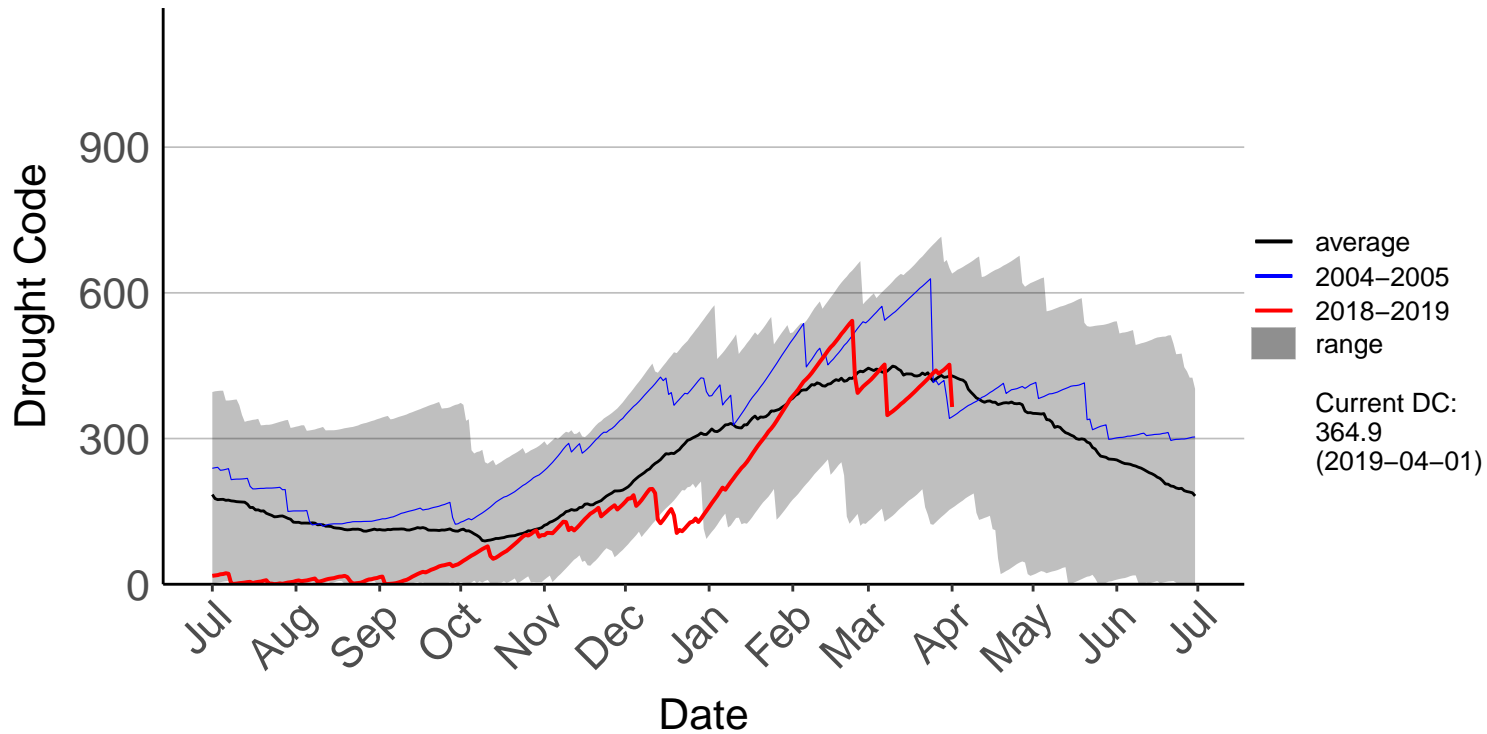

Awatere Valley, Dashwood Raws

Blenheim Aero Aws

Cape Campbell SYNOP

Glenveigh Kaikoura Raws

Kaikoura SYNOP

Kenepuru Head Raws

Koromiko Raws

Landsdowne Raws

Lower Wairau Raws

Mid Awatere Valley Raws

Molesworth Raws

Onamalutu Raws

Opua Bay Raws – DISCONTINUED

Pudding Hill Raws

Rai Valley Raws

Tor Darroch Raws