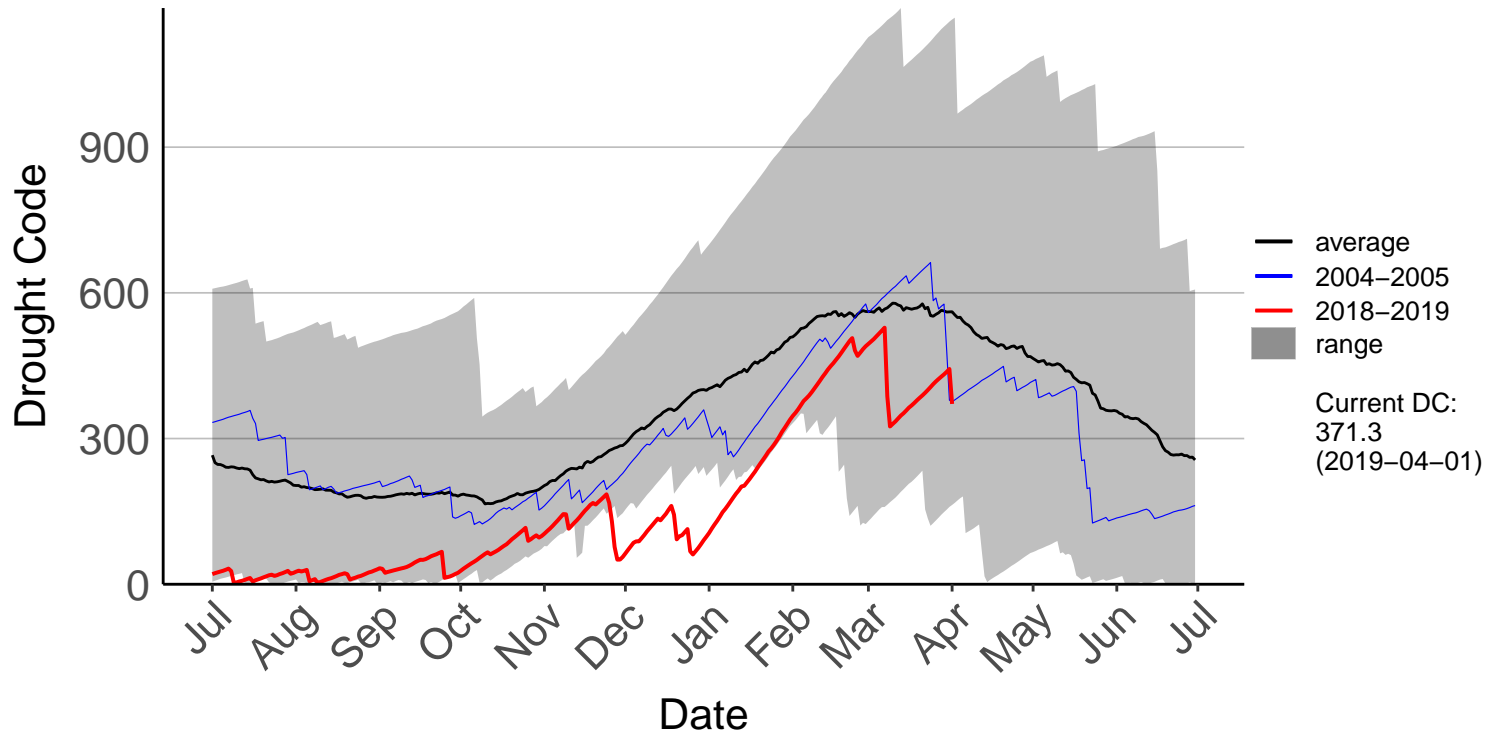

Awatere Valley, Dashwood Raws

Blenheim Aero Aws

Cape Campbell SYNOP

Glenveigh Kaikoura Raws

Kaikoura SYNOP

Kenepuru Head Raws

Koromiko Raws

Landsdowne Raws

Lower Wairau Raws

Mid Awatere Valley Raws

Molesworth Raws

Onamalutu Raws

Opua Bay Raws – DISCONTINUED

Pudding Hill Raws

Rai Valley Raws

Tor Darroch Raws