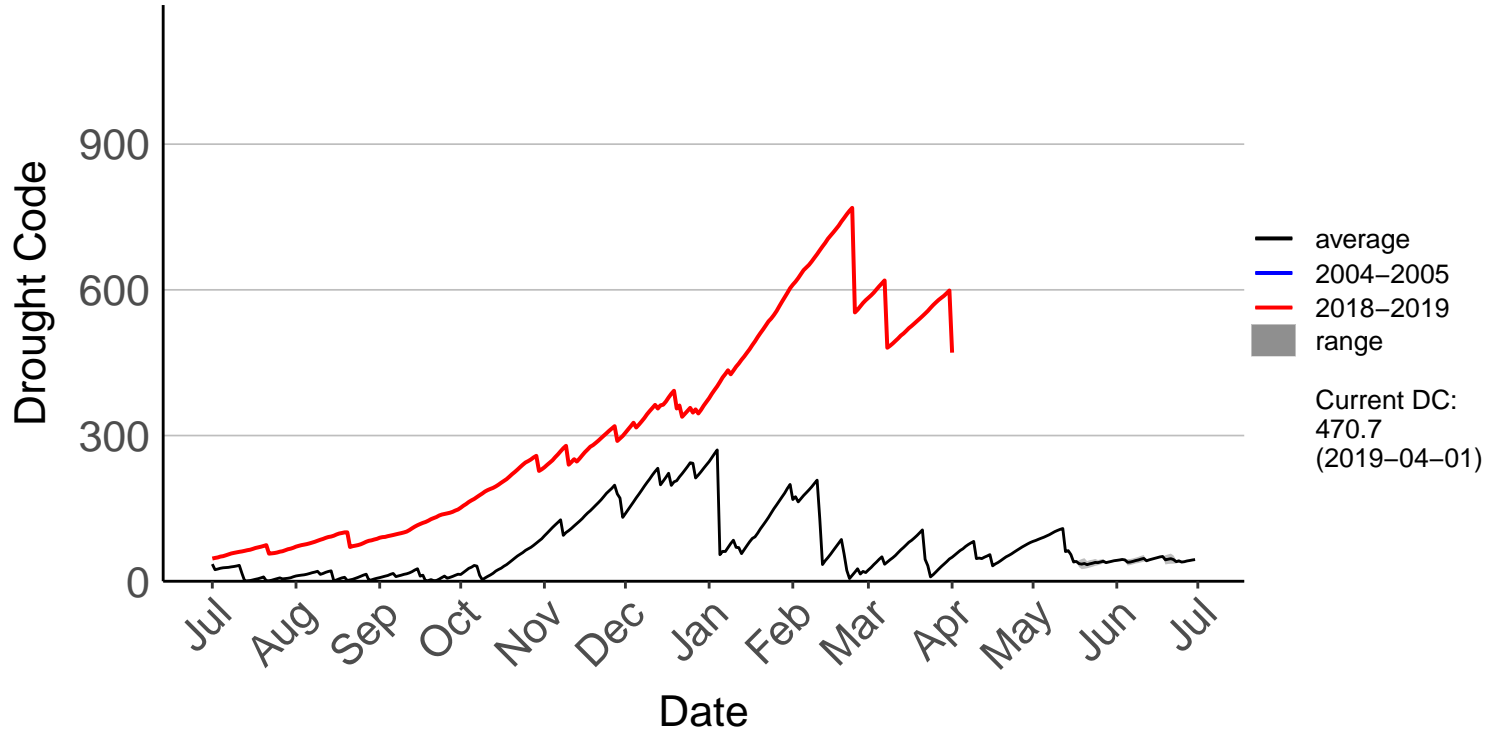

Awatere Valley, Dashwood Raws

Blenheim Aero Aws

Cape Campbell SYNOP

Glenveigh Kaikoura Raws

Kaikoura SYNOP

Kenepuru Head Raws

Koromiko Raws

Landsdowne Raws

Lower Wairau Raws

Mid Awatere Valley Raws

Molesworth Raws

Onamalutu Raws

Opua Bay Raws – DISCONTINUED

Pudding Hill Raws

Rai Valley Raws

Tor Darroch Raws