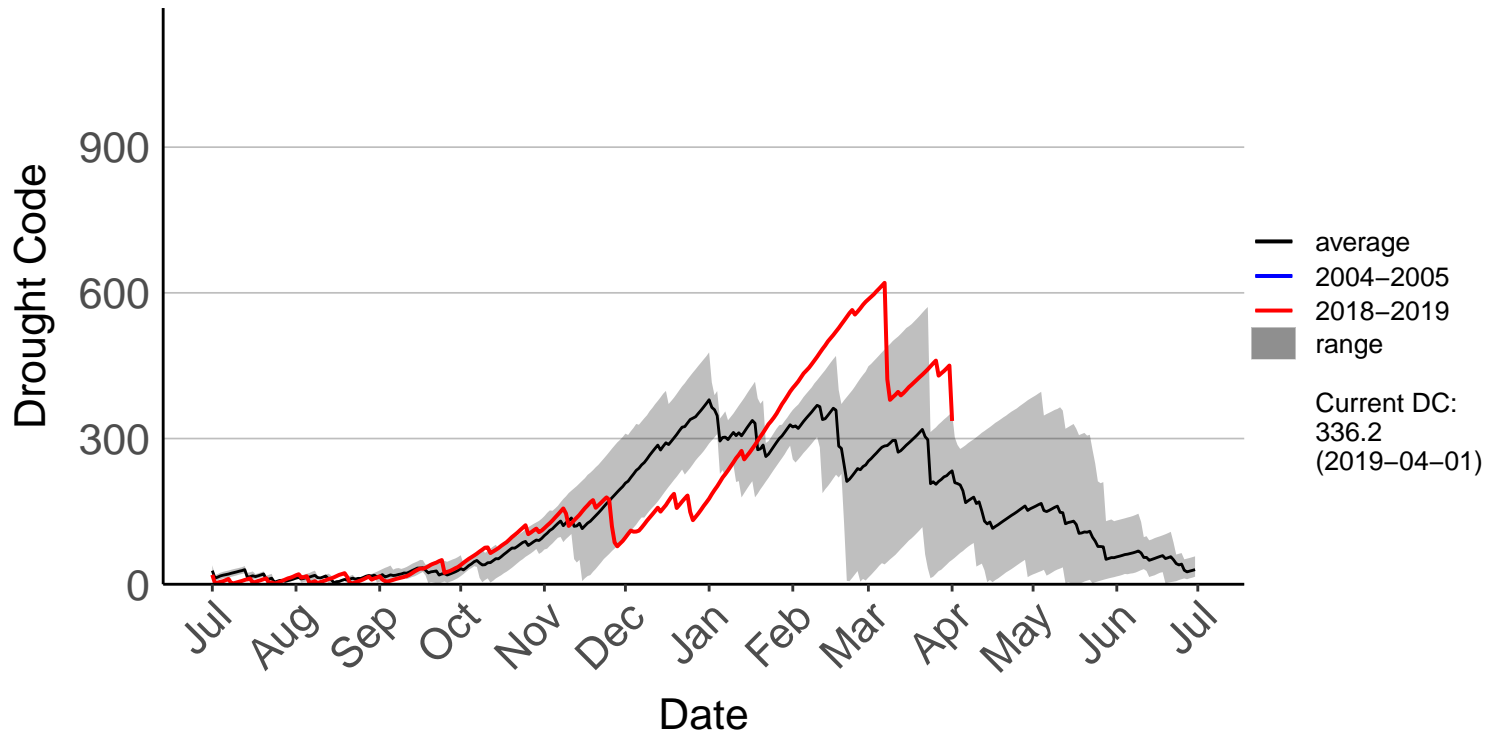

Awatere Valley, Dashwood Raws

Blenheim Aero Aws

Cape Campbell SYNOP

Glenveigh Kaikoura Raws

Kaikoura SYNOP

Kenepuru Head Raws

Koromiko Raws

Landsdowne Raws

Lower Wairau Raws

Mid Awatere Valley Raws

Molesworth Raws

Onamalutu Raws

Opua Bay Raws – DISCONTINUED

Pudding Hill Raws

Rai Valley Raws

Tor Darroch Raws