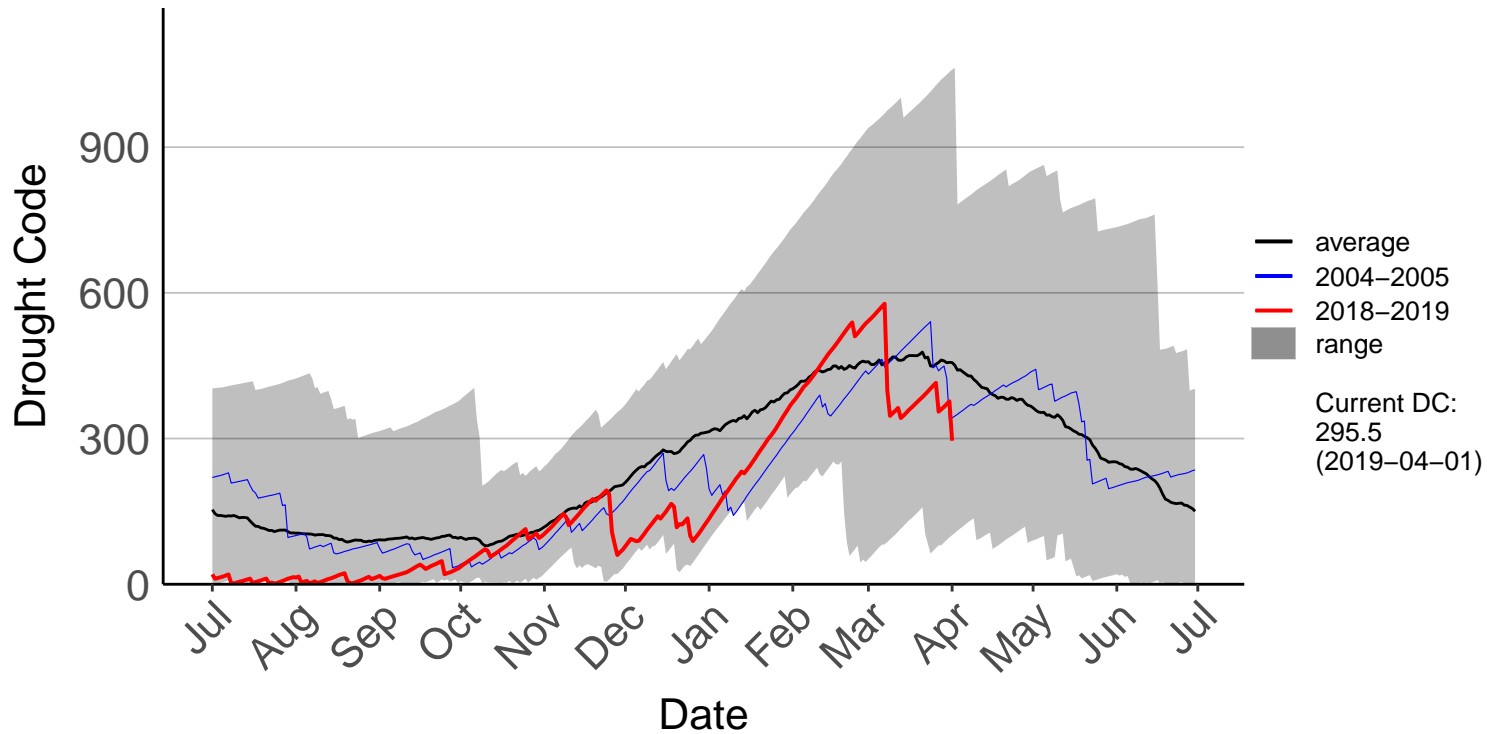

Awatere Valley, Dashwood Raws

Blenheim Aero Aws

Cape Campbell SYNOP

Glenveigh Kaikoura Raws

Kaikoura SYNOP

Kenepuru Head Raws

Koromiko Raws

Landsdowne Raws

Lower Wairau Raws

Mid Awatere Valley Raws

Molesworth Raws

Onamalutu Raws

Opua Bay Raws – DISCONTINUED

Pudding Hill Raws

Rai Valley Raws

Tor Darroch Raws