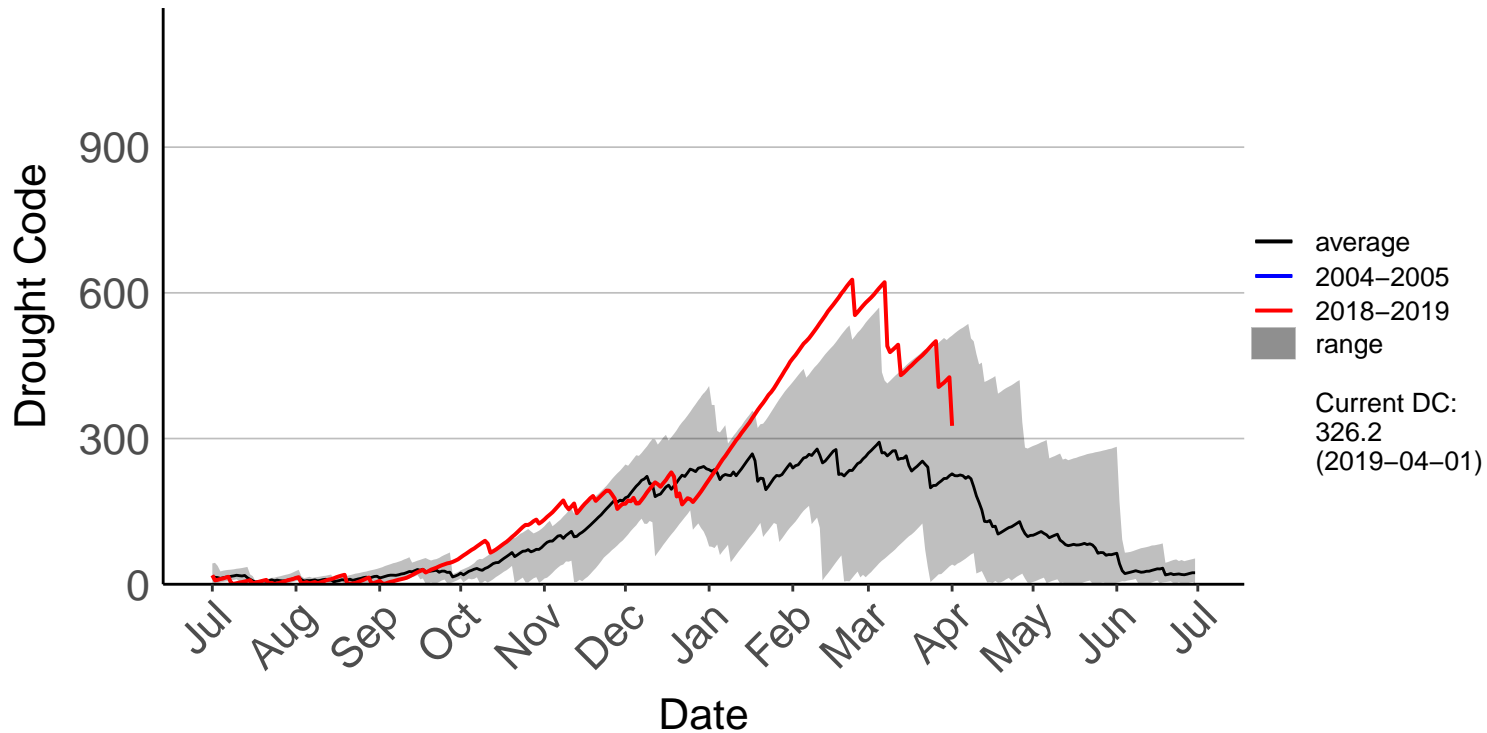

Awatere Valley, Dashwood Raws

Blenheim Aero Aws

Cape Campbell SYNOP

Glenveigh Kaikoura Raws

Kaikoura SYNOP

Kenepuru Head Raws

Koromiko Raws

Landsdowne Raws

Lower Wairau Raws

Mid Awatere Valley Raws

Molesworth Raws

Onamalutu Raws

Opua Bay Raws – DISCONTINUED

Pudding Hill Raws

Rai Valley Raws

Tor Darroch Raws