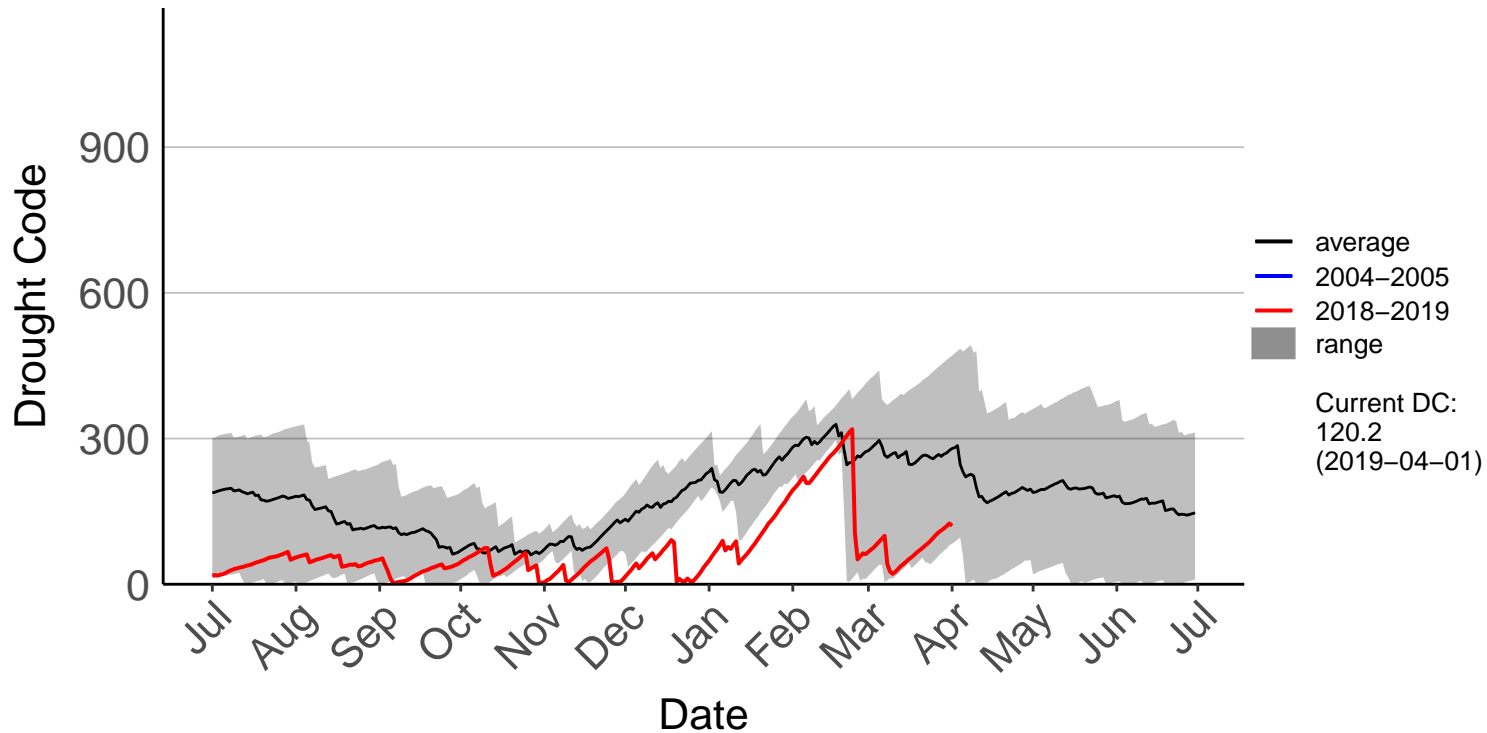

Awatere Valley, Dashwood Raws

Blenheim Aero Aws

Cape Campbell SYNOP

Glenveigh Kaikoura Raws

Kaikoura SYNOP

Kenepuru Head Raws

Koromiko Raws

Landsdowne Raws

Lower Wairau Raws

Mid Awatere Valley Raws

Molesworth Raws

Onamalutu Raws

Opua Bay Raws – DISCONTINUED

Pudding Hill Raws

Rai Valley Raws

Tor Darroch Raws