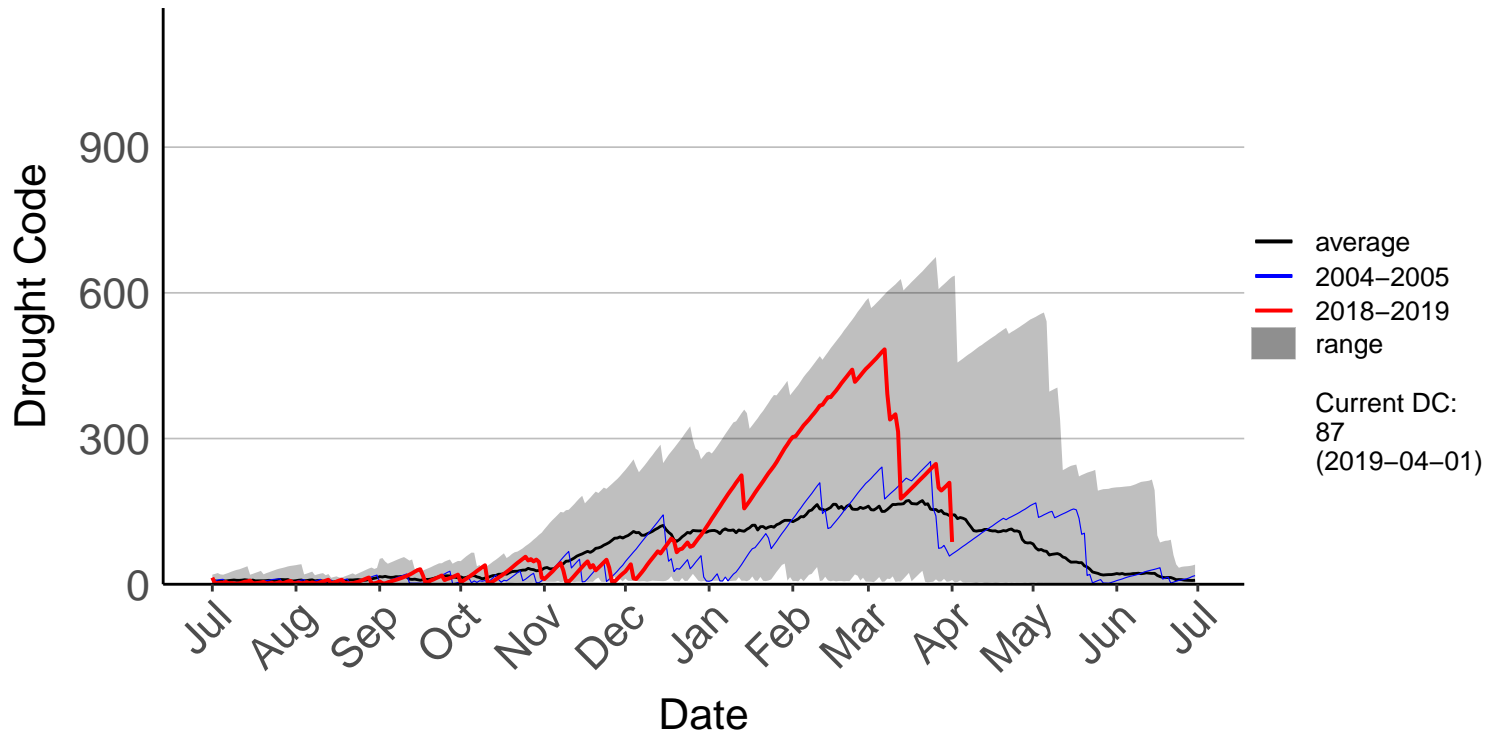

Lower Wairau Raws

Mid Awatere Valley Raws

Molesworth Raws

Onamalutu Raws

Opua Bay Raws – DISCONTINUED

Pudding Hill Raws

Rai Valley Raws

Tor Darroch Raws