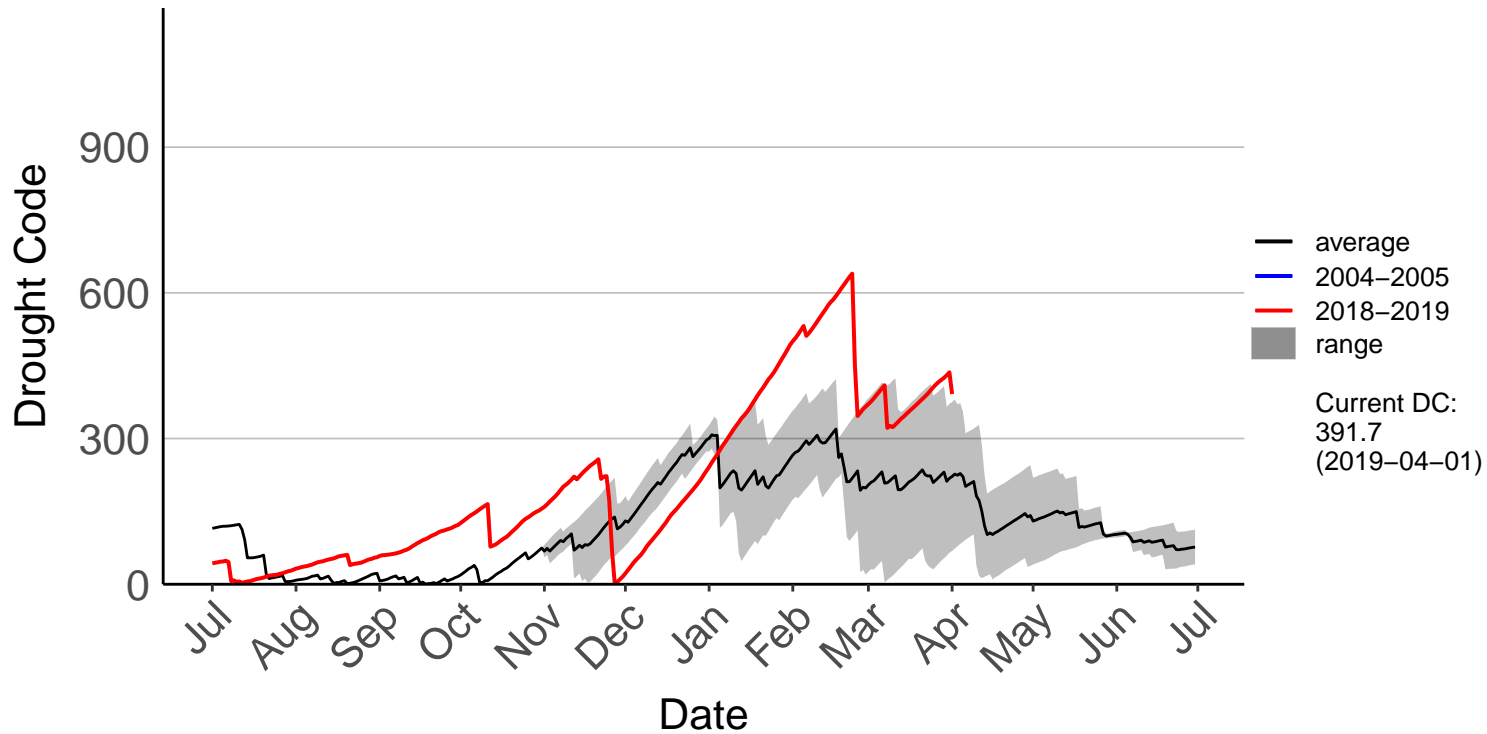

Upper Clarence Raws