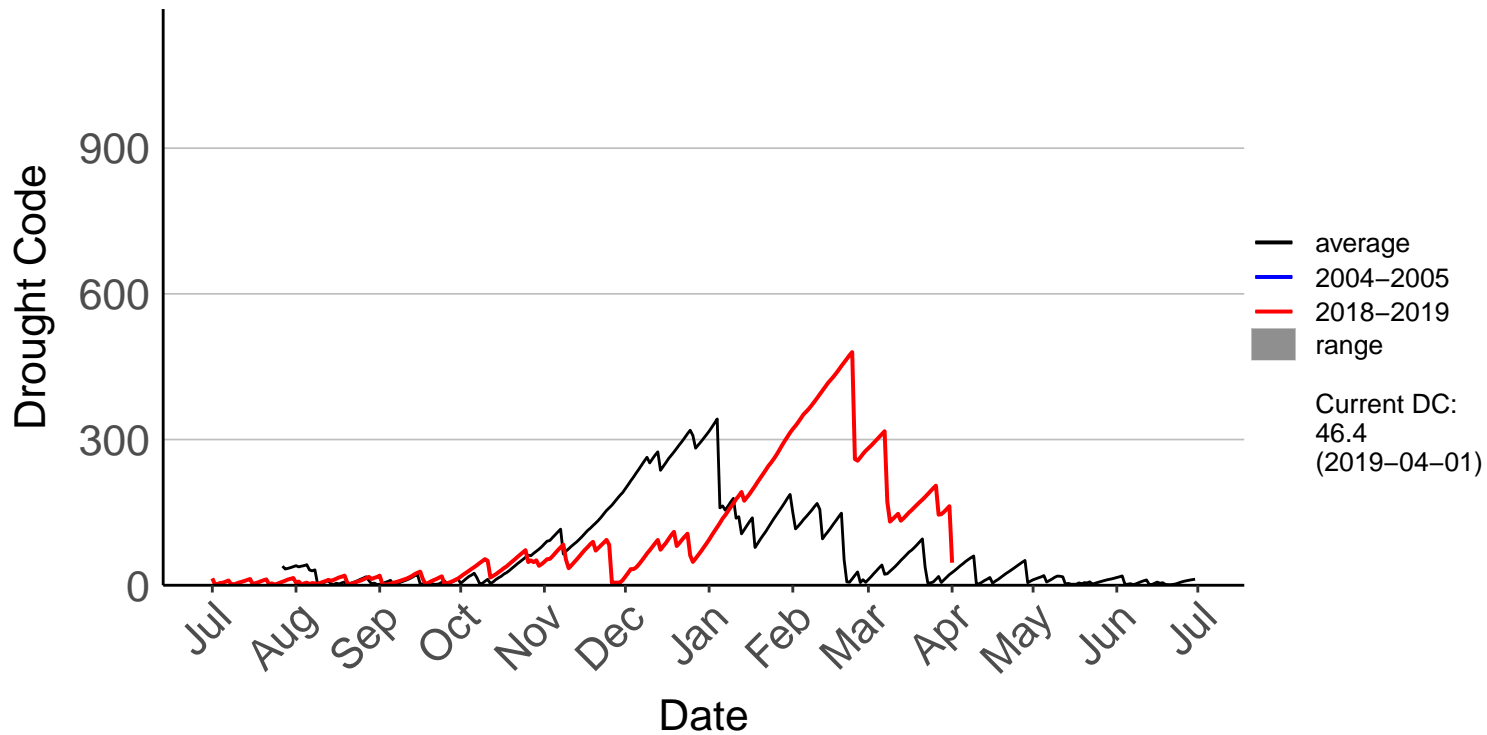

Awatere Valley, Dashwood Raws

Blenheim Aero Aws

Cape Campbell SYNOP

Glenveigh Kaikoura Raws

Kaikoura SYNOP

Kenepuru Head Raws

Koromiko Raws

Landsdowne Raws

Lower Wairau Raws

Mid Awatere Valley Raws

Molesworth Raws

Onamalutu Raws

Opua Bay Raws – DISCONTINUED

Pudding Hill Raws

Rai Valley Raws

Tor Darroch Raws