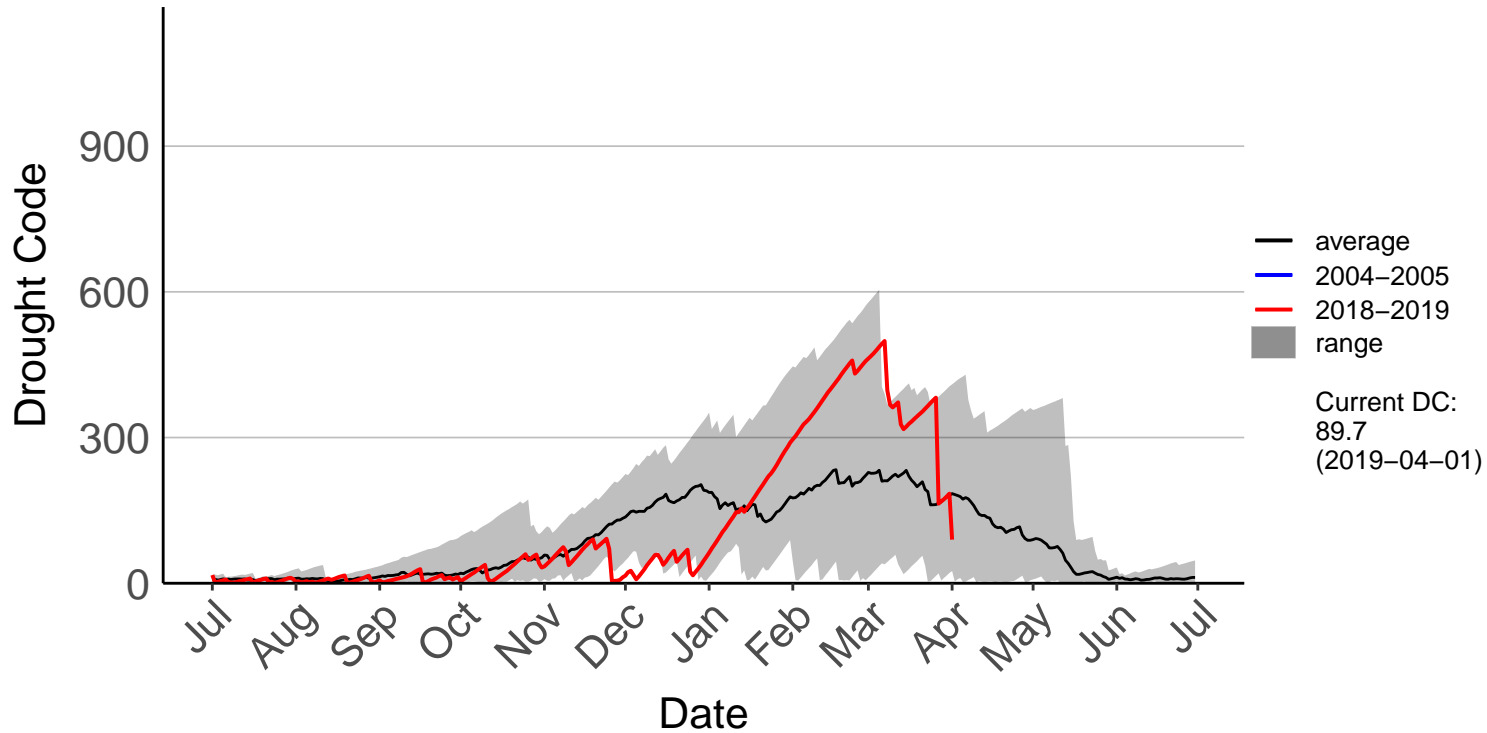

Lower Wairau Raws

Mid Awatere Valley Raws

Molesworth Raws

Onamalutu Raws

Opua Bay Raws – DISCONTINUED

Pudding Hill Raws

Rai Valley Raws

Tor Darroch Raws