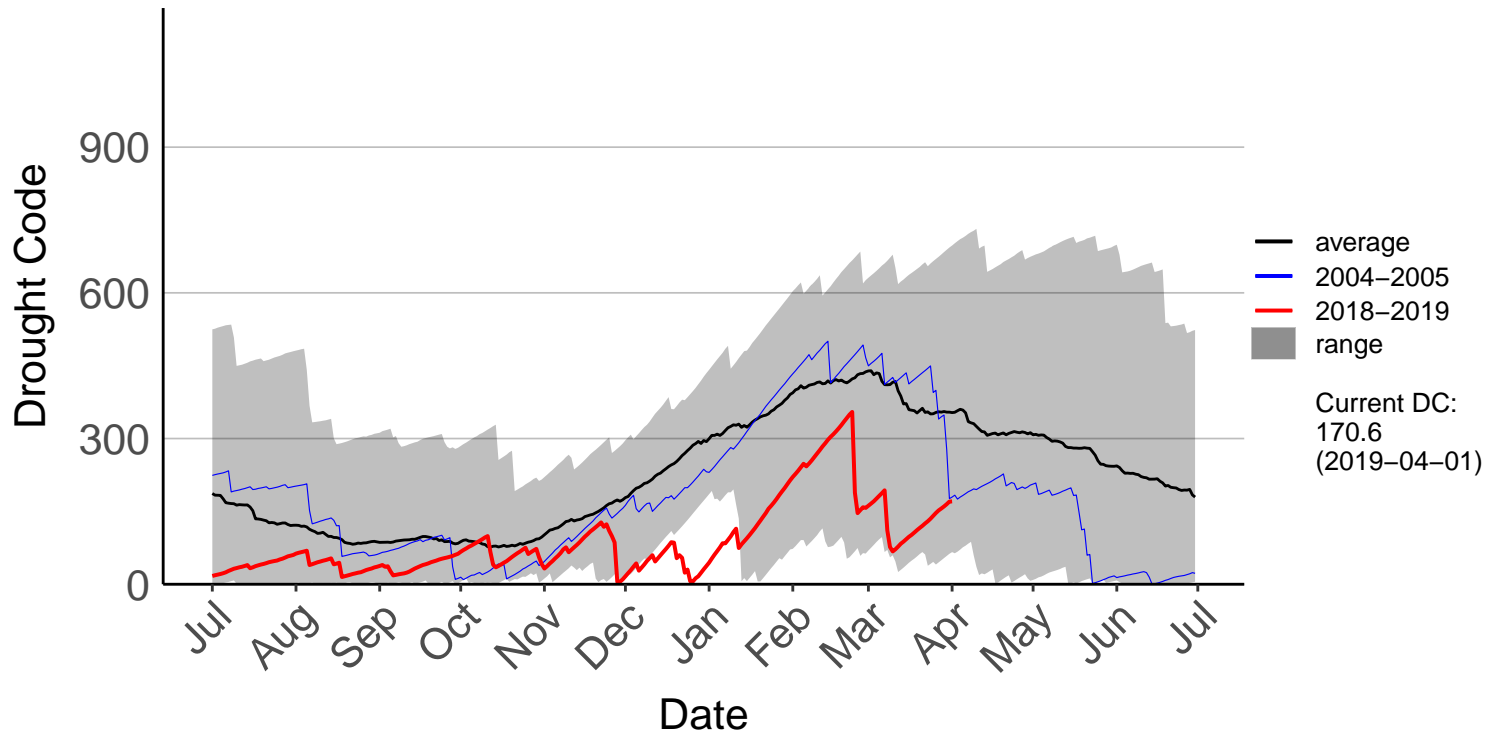

Awatere Valley, Dashwood Raws

Blenheim Aero Aws

Cape Campbell SYNOP

Glenveigh Kaikoura Raws

Kaikoura SYNOP

Kenepuru Head Raws

Koromiko Raws

Landsdowne Raws

Lower Wairau Raws

Mid Awatere Valley Raws

Molesworth Raws

Onamalutu Raws

Opua Bay Raws – DISCONTINUED

Pudding Hill Raws

Rai Valley Raws

Tor Darroch Raws