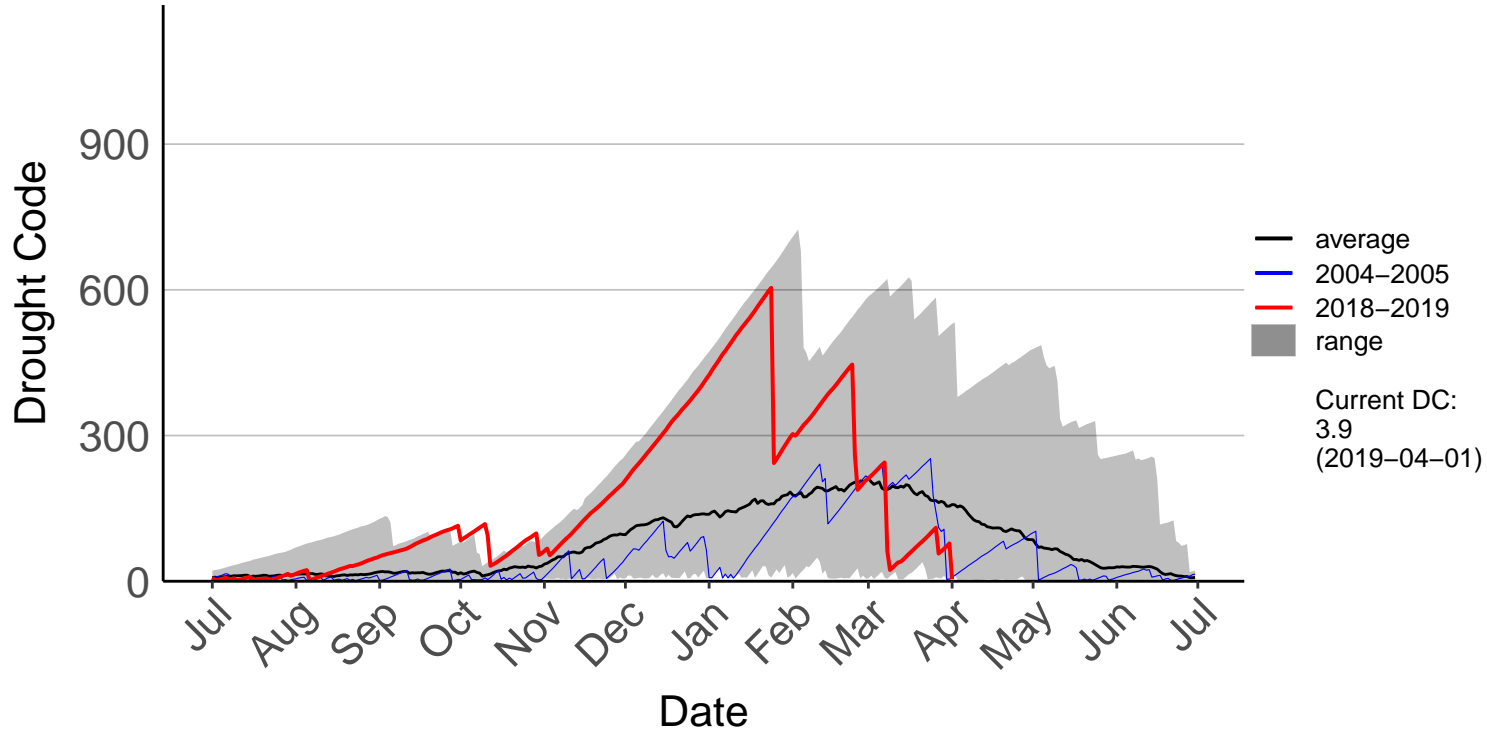

Awatere Valley, Dashwood Raws

Blenheim Aero Aws

Cape Campbell SYNOP

Glenveigh Kaikoura Raws

Kaikoura SYNOP

Kenepuru Head Raws

Koromiko Raws

Landsdowne Raws

Lower Wairau Raws

Mid Awatere Valley Raws

Molesworth Raws

Onamalutu Raws

Opua Bay Raws – DISCONTINUED

Pudding Hill Raws

Rai Valley Raws

Tor Darroch Raws