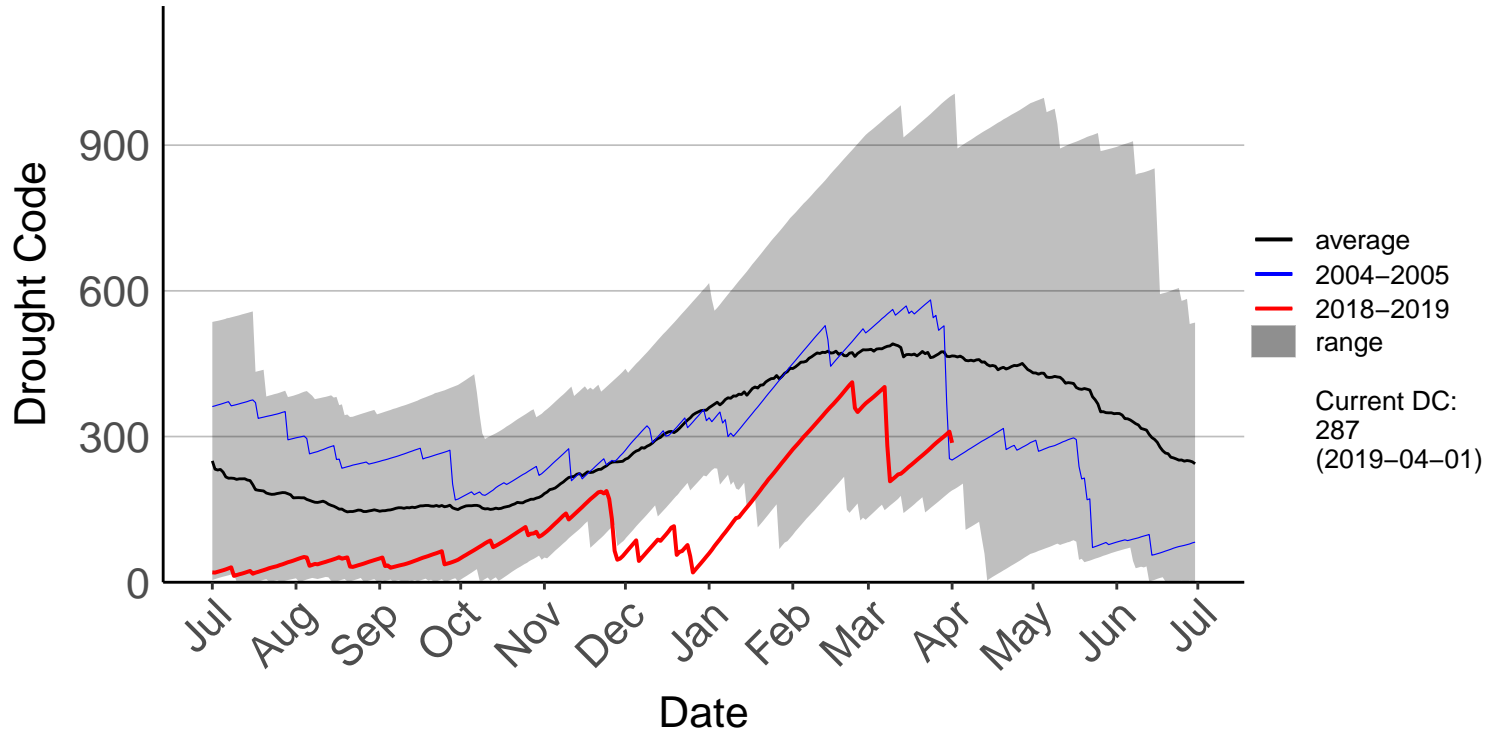

Awatere Valley, Dashwood Raws

Blenheim Aero Aws

Cape Campbell SYNOP

Glenveigh Kaikoura Raws

Kaikoura SYNOP

Kenepuru Head Raws

Koromiko Raws

Landsdowne Raws

Lower Wairau Raws

Mid Awatere Valley Raws

Molesworth Raws

Onamalutu Raws

Opua Bay Raws – DISCONTINUED

Pudding Hill Raws

Rai Valley Raws

Tor Darroch Raws