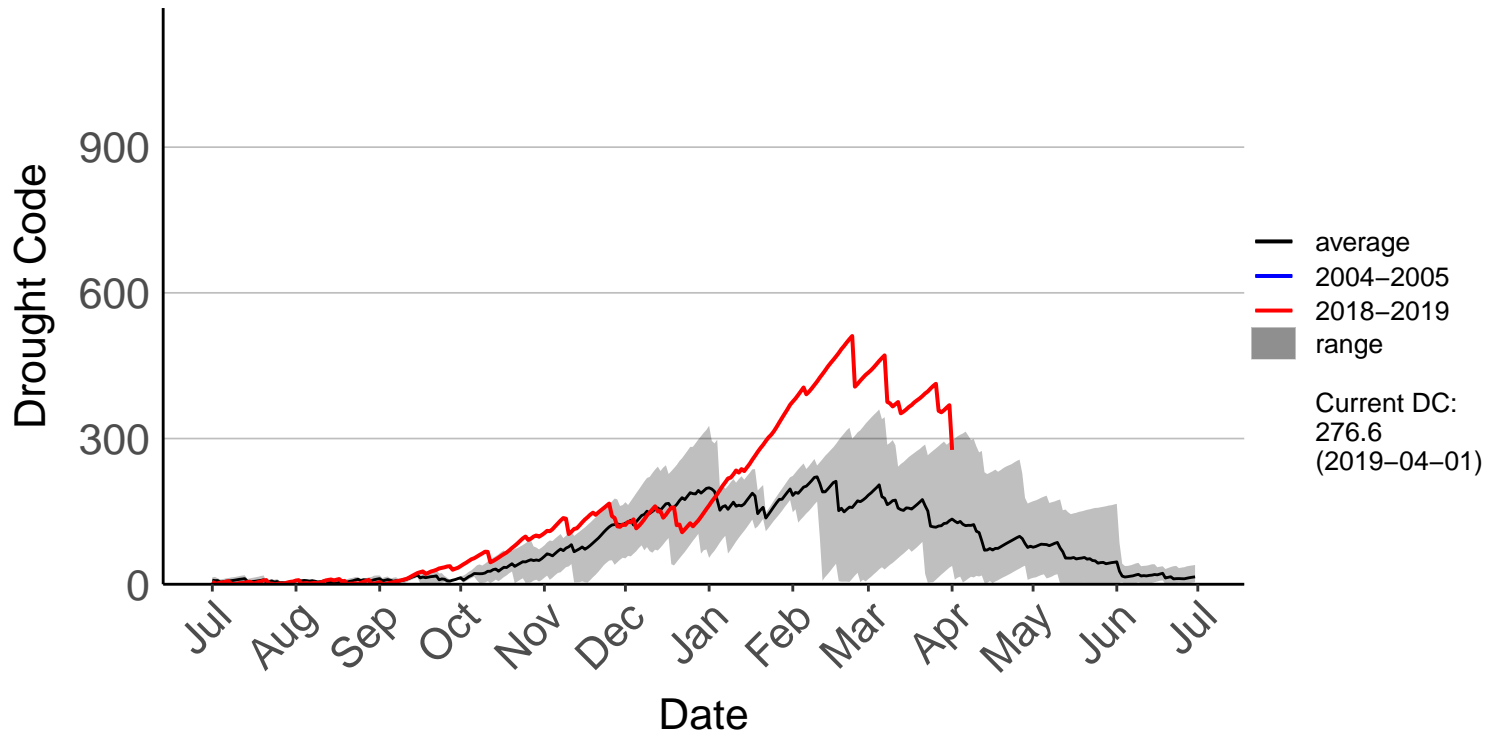

Lower Wairau Raws

Mid Awatere Valley Raws

Molesworth Raws

Onamalutu Raws

Opua Bay Raws – DISCONTINUED

Pudding Hill Raws

Rai Valley Raws

Tor Darroch Raws