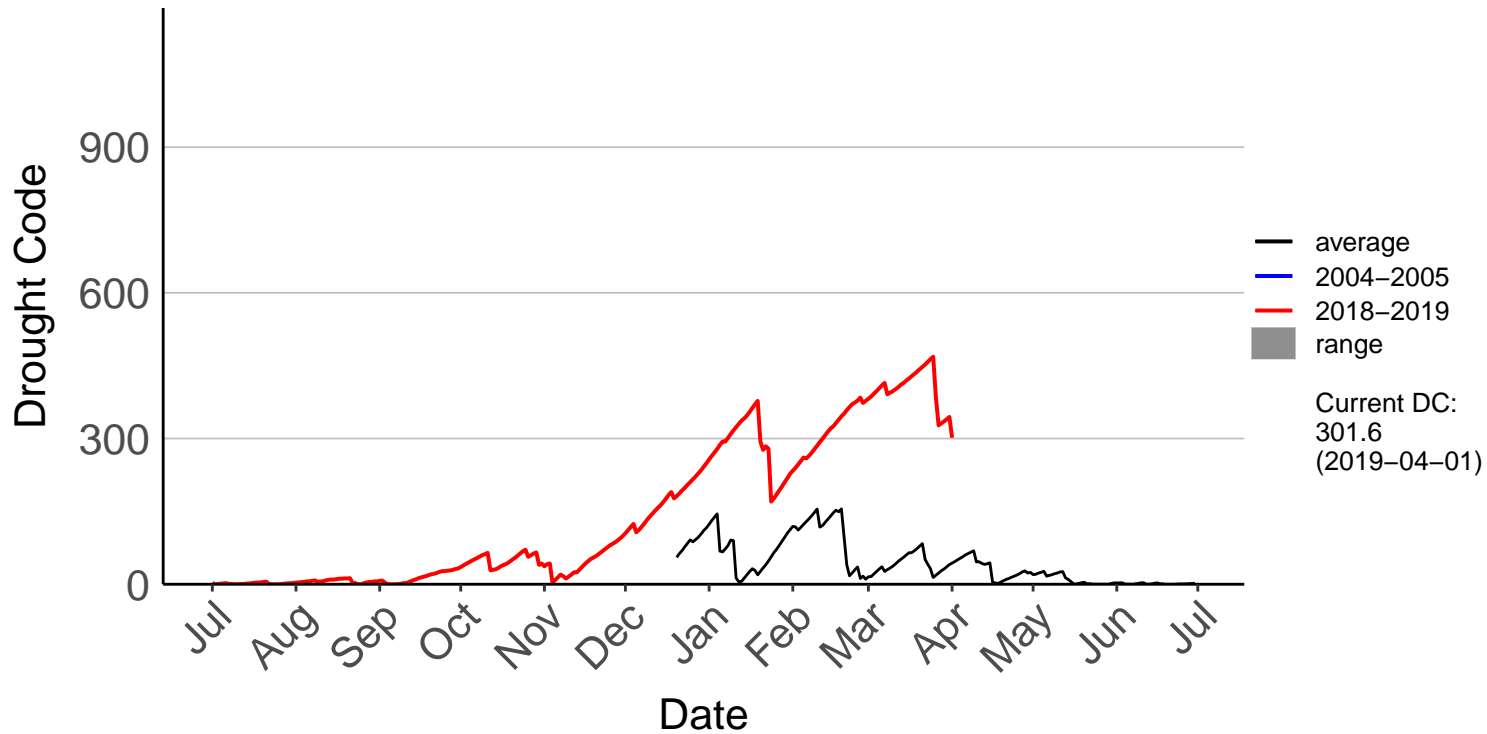

Lower Wairau Raws

Mid Awatere Valley Raws

Molesworth Raws

Onamalutu Raws

Opua Bay Raws – DISCONTINUED

Pudding Hill Raws

Rai Valley Raws

Tor Darroch Raws