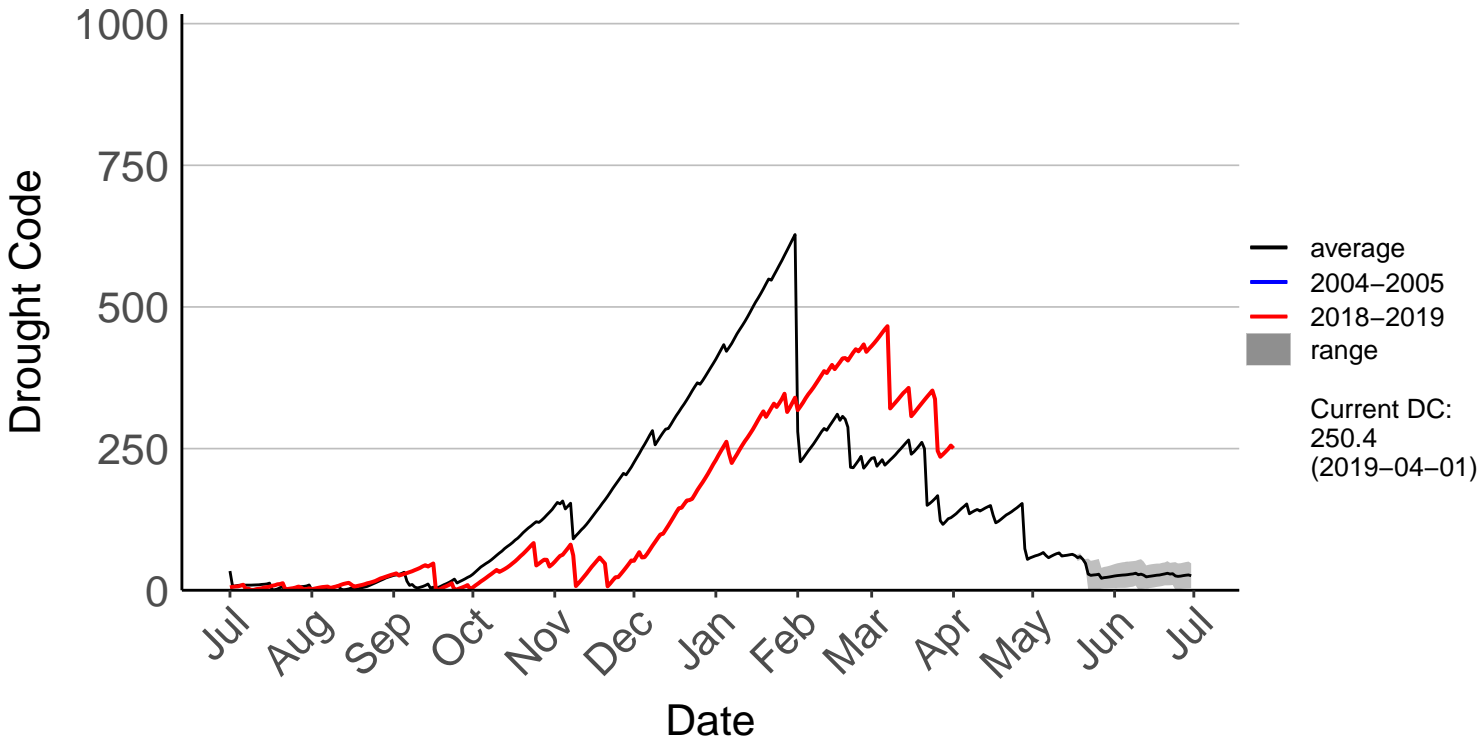

Buckland's Raws

Butchers Dam Raws

Clyde 2 Ews

Cromwell Ews

Dansey Pass Raws

Dunedin Aero SYNOP – DISCONTINUED

Dunedin Raws

Glendhu Raws

Glenledi Raws

Hawea Flat Raws

Herbert Raws

Lauder Ews

Macrae's Raws

Millers Flat Raws

Naseby Forest Raws

Nugget Point Aws – DISCONTINUED