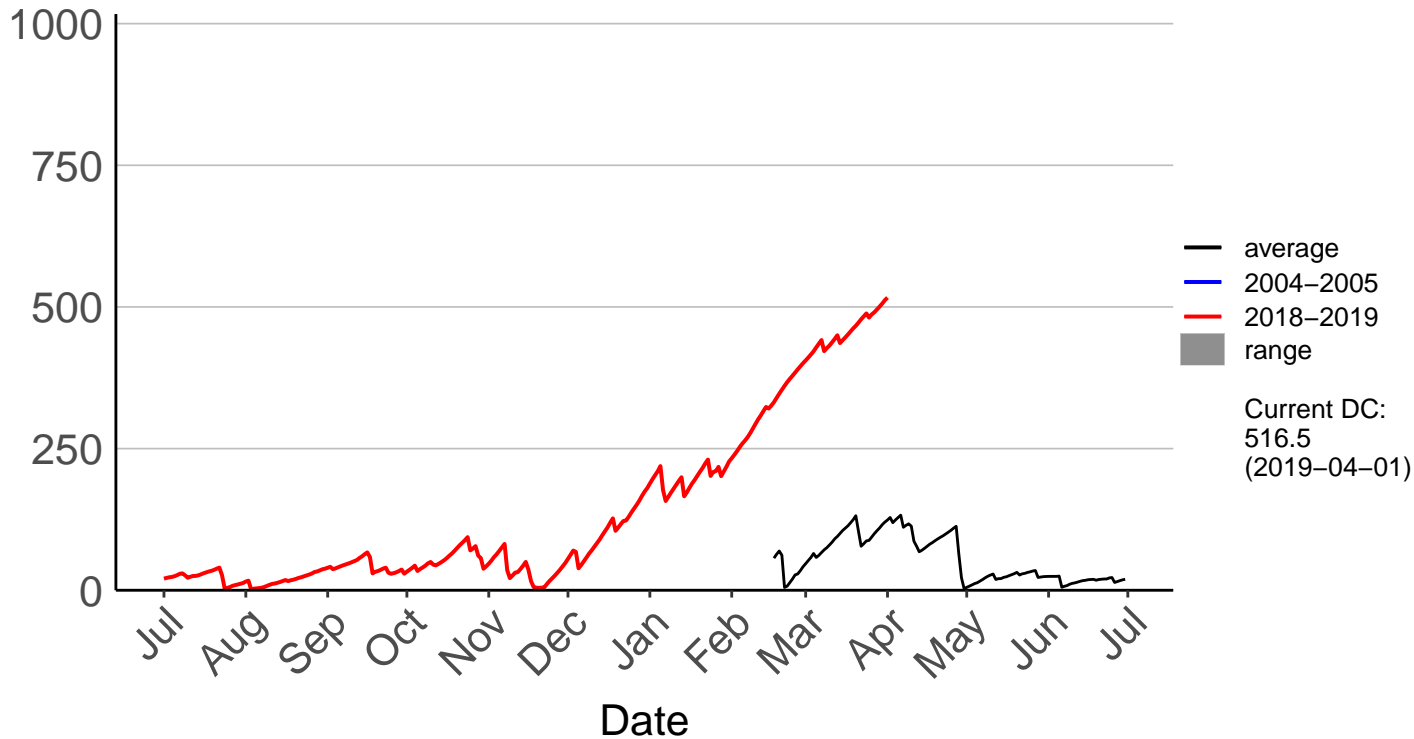

Buckland's Raws

Butchers Dam Raws

Clyde 2 Ews

Cromwell Ews

Dansey Pass Raws

Dunedin Aero SYNOP – DISCONTINUED

Dunedin Raws

Glendhu Raws

Glenledi Raws

Hawea Flat Raws

Herbert Raws

Lauder Ews

Macrae's Raws

Millers Flat Raws

Naseby Forest Raws

Nugget Point Aws – DISCONTINUED