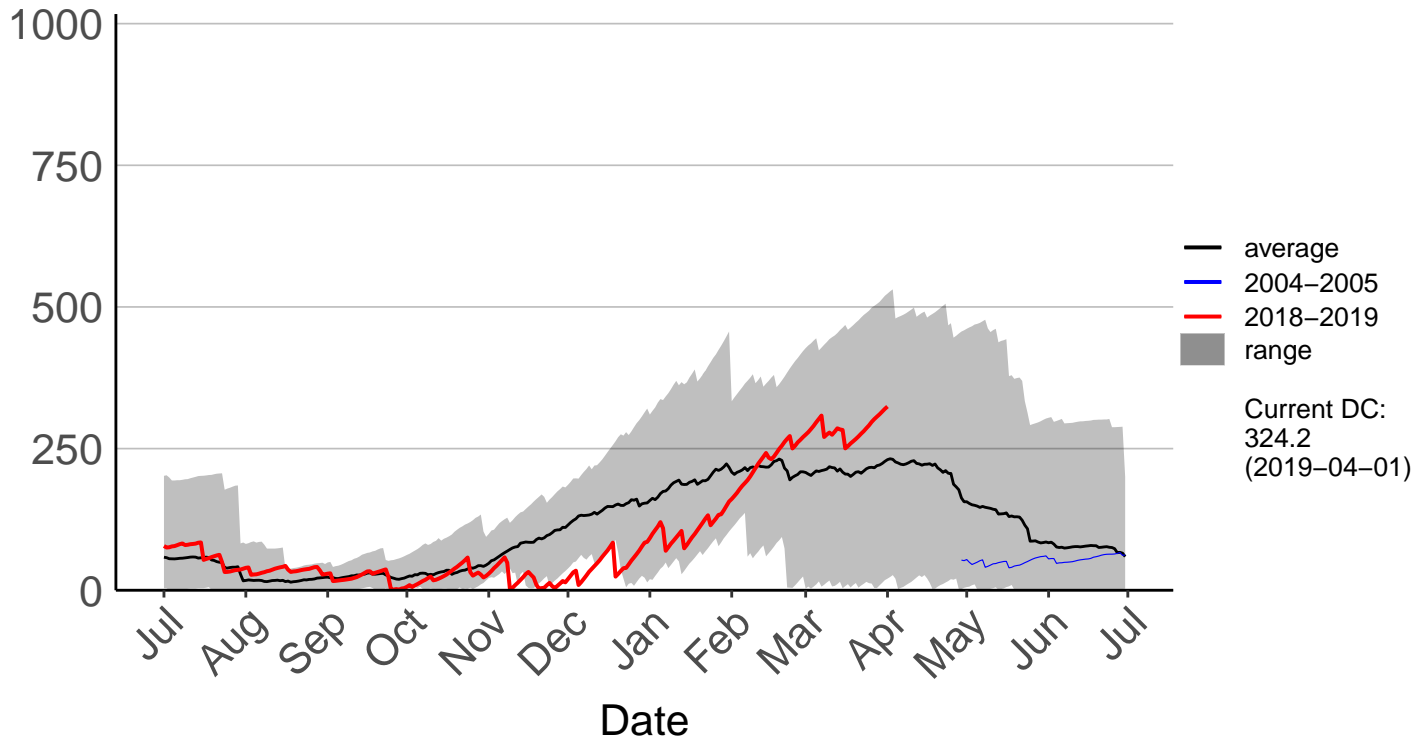

Buckland's Raws

Butchers Dam Raws

Clyde 2 Ews

Cromwell Ews

Dansey Pass Raws

Dunedin Aero SYNOP – DISCONTINUED

Dunedin Raws

Glendhu Raws

Glenledi Raws

Hawea Flat Raws

Herbert Raws

Lauder Ews

Macrae's Raws

Millers Flat Raws

Naseby Forest Raws

Nugget Point Aws – DISCONTINUED