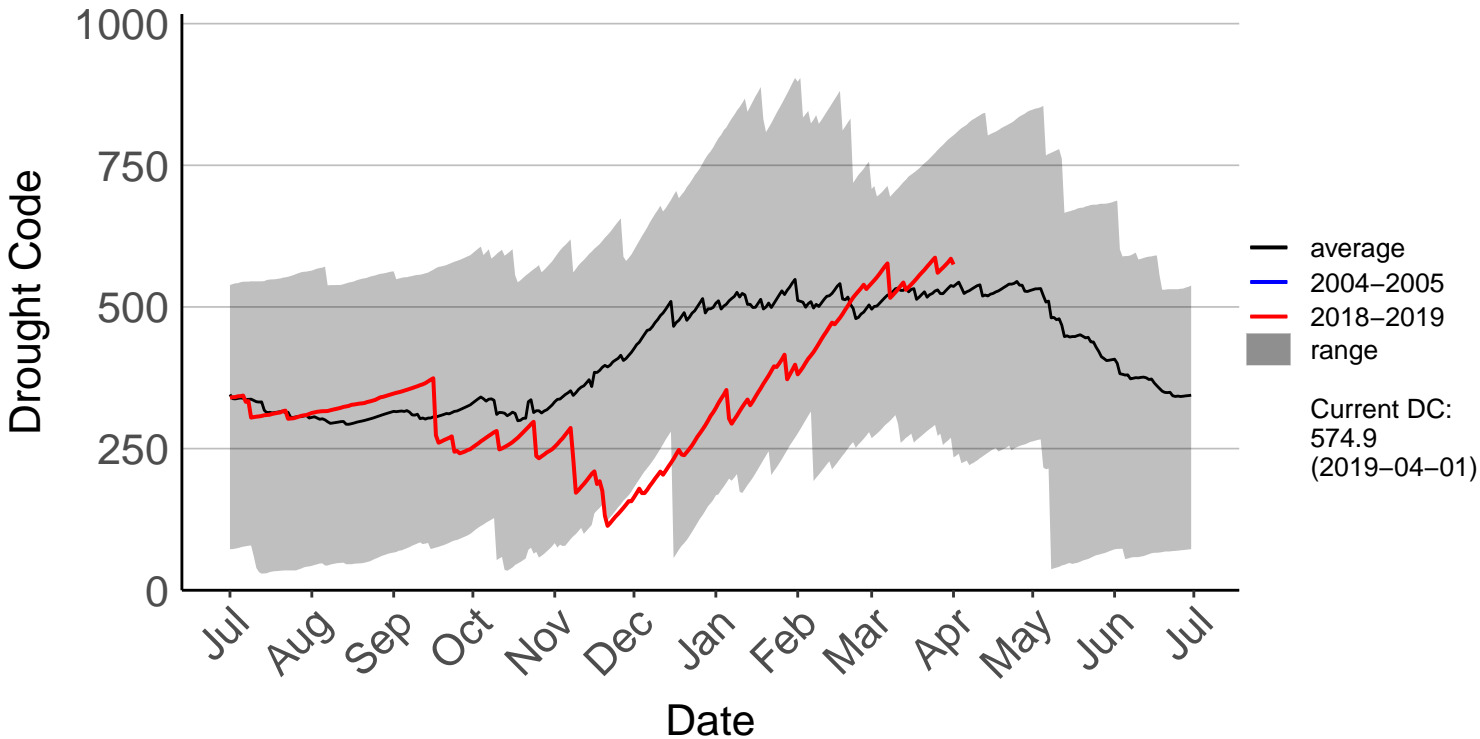

Buckland's Raws

Butchers Dam Raws

Clyde 2 Ews

Cromwell Ews

Dansey Pass Raws

Dunedin Aero SYNOP – DISCONTINUED

Dunedin Raws

Glendhu Raws

Glenledi Raws

Hawea Flat Raws

Herbert Raws

Lauder Ews

Macrae's Raws

Millers Flat Raws

Naseby Forest Raws

Nugget Point Aws – DISCONTINUED