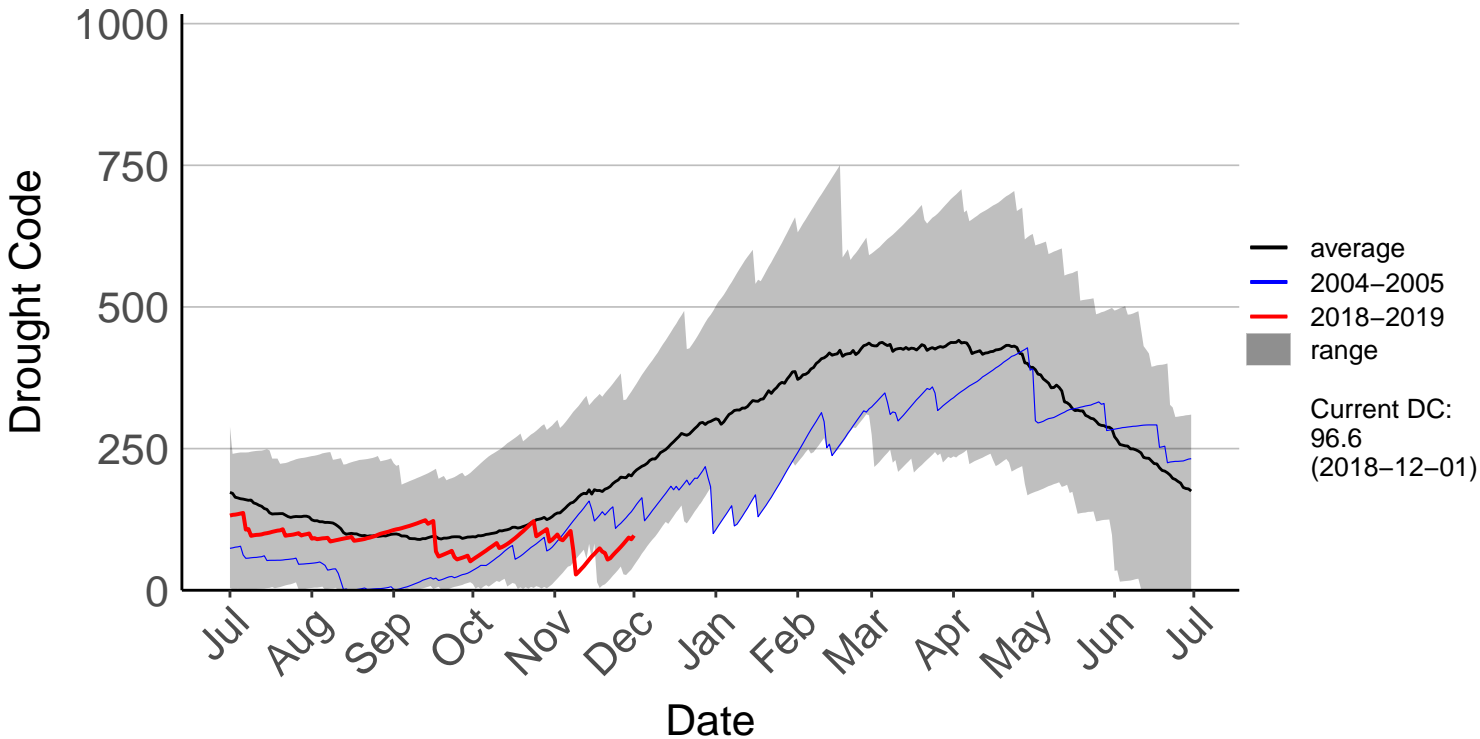

Tapanui Raws

Tara Hills Aws – DISCONTINUED

Traquair Raws

Waipahi Raws

Wanaka Aero Aws – DISCONTINUED

Windsor Ews