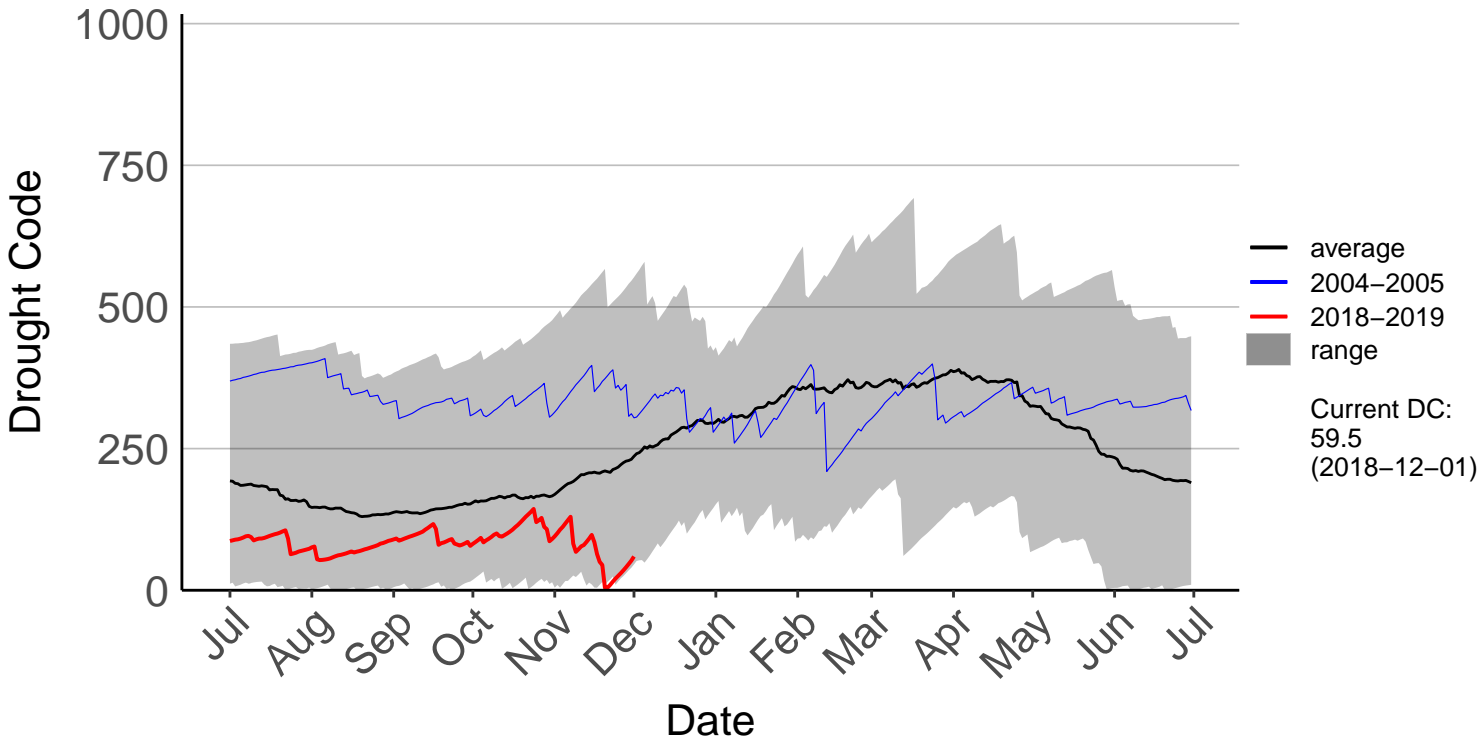

Buckland's Raws

Butchers Dam Raws

Clyde 2 Ews

Cromwell Ews

Dansey Pass Raws

Dunedin Aero SYNOP – DISCONTINUED

Dunedin Raws

Glendhu Raws

Glenledi Raws

Hawea Flat Raws

Herbert Raws

Lauder Ews

Macrae's Raws

Millers Flat Raws

Naseby Forest Raws

Nugget Point Aws – DISCONTINUED