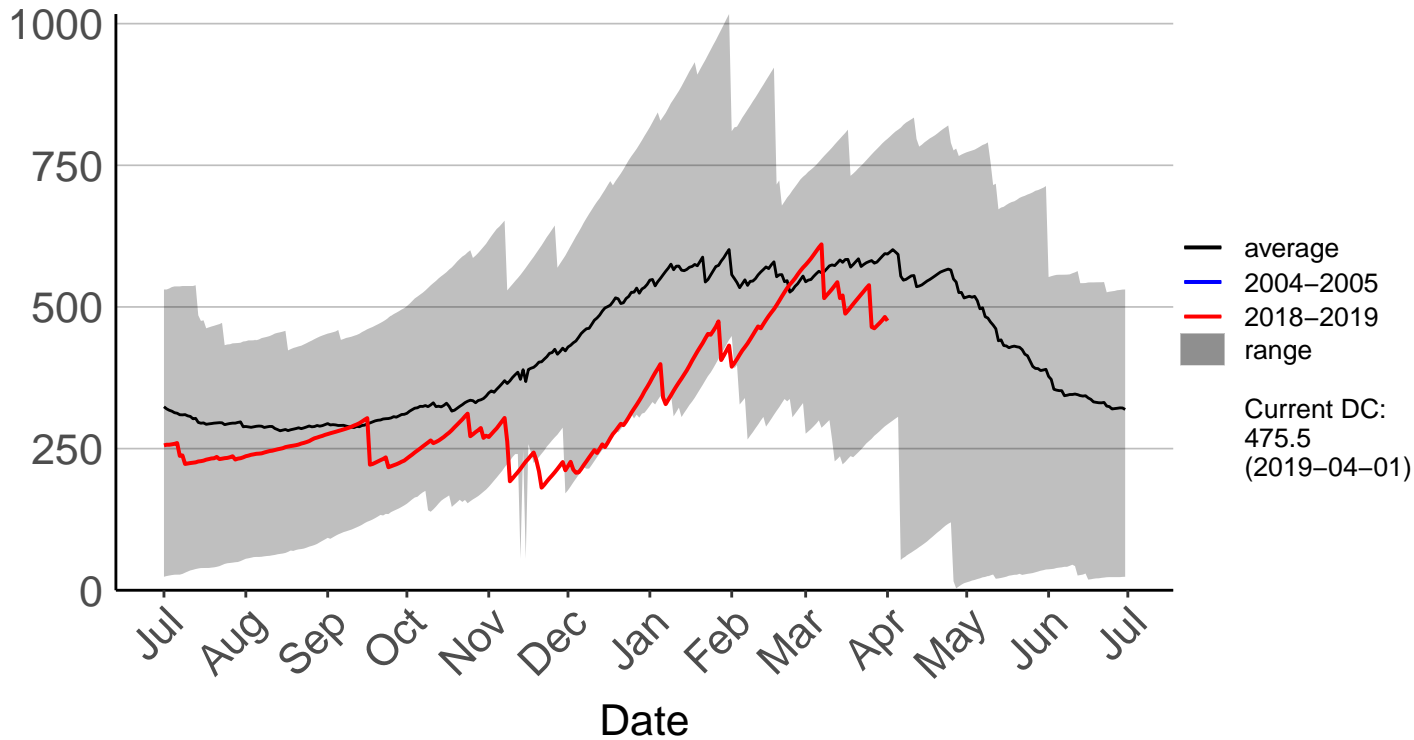

Buckland's Raws

Butchers Dam Raws

Clyde 2 Ews

Cromwell Ews

Dansey Pass Raws

Dunedin Aero SYNOP – DISCONTINUED

Dunedin Raws

Glendhu Raws

Glenledi Raws

Hawea Flat Raws

Herbert Raws

Lauder Ews

Macrae's Raws

Millers Flat Raws

Naseby Forest Raws

Nugget Point Aws – DISCONTINUED