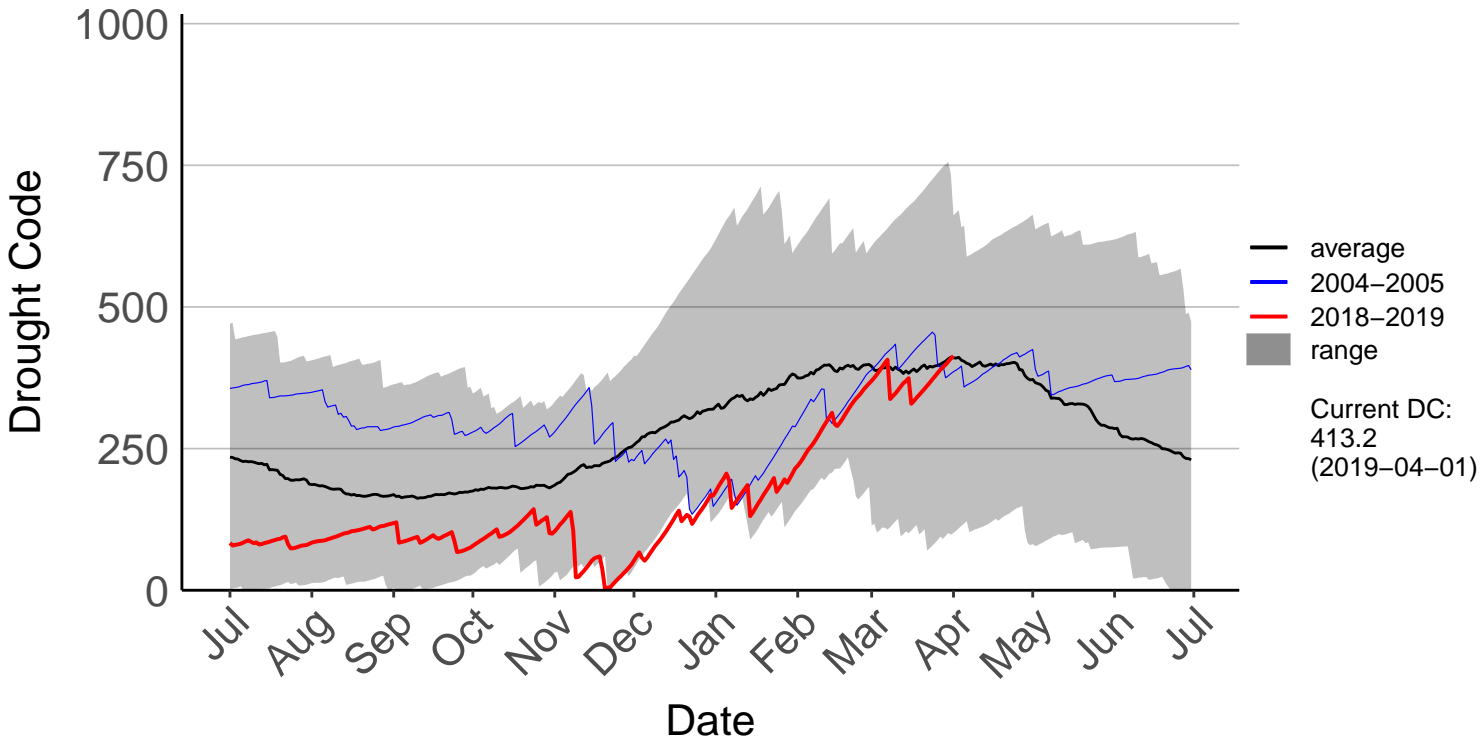

Buckland's Raws

Butchers Dam Raws

Clyde 2 Ews

Cromwell Ews

Dansey Pass Raws

Dunedin Aero SYNOP – DISCONTINUED

Dunedin Raws

Glendhu Raws

Glenledi Raws

Hawea Flat Raws

Herbert Raws

Lauder Ews

Macrae's Raws

Millers Flat Raws

Naseby Forest Raws

Nugget Point Aws – DISCONTINUED