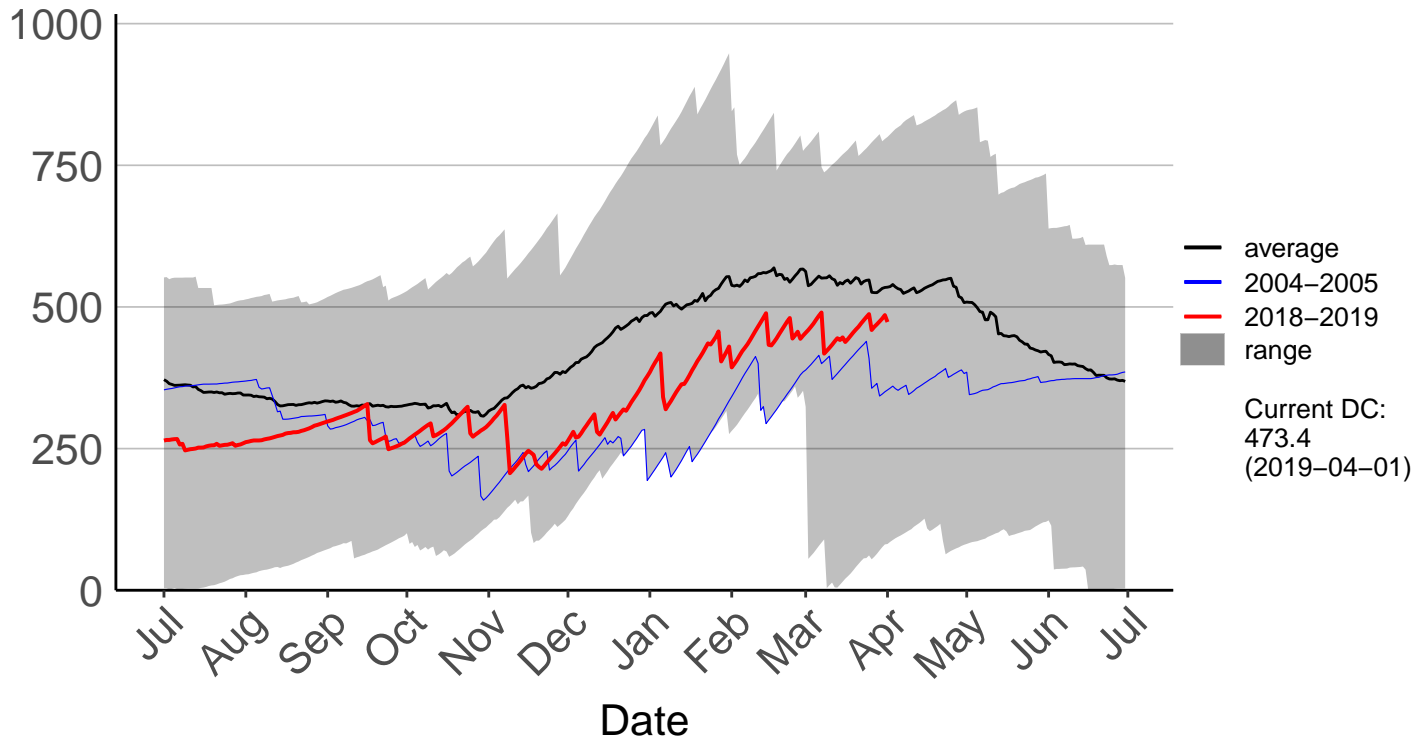

Buckland's Raws

Butchers Dam Raws

Clyde 2 Ews

Cromwell Ews

Dansey Pass Raws

Dunedin Aero SYNOP – DISCONTINUED

Dunedin Raws

Glendhu Raws

Glenledi Raws

Hawea Flat Raws

Herbert Raws

Lauder Ews

Macrae's Raws

Millers Flat Raws

Naseby Forest Raws

Nugget Point Aws – DISCONTINUED