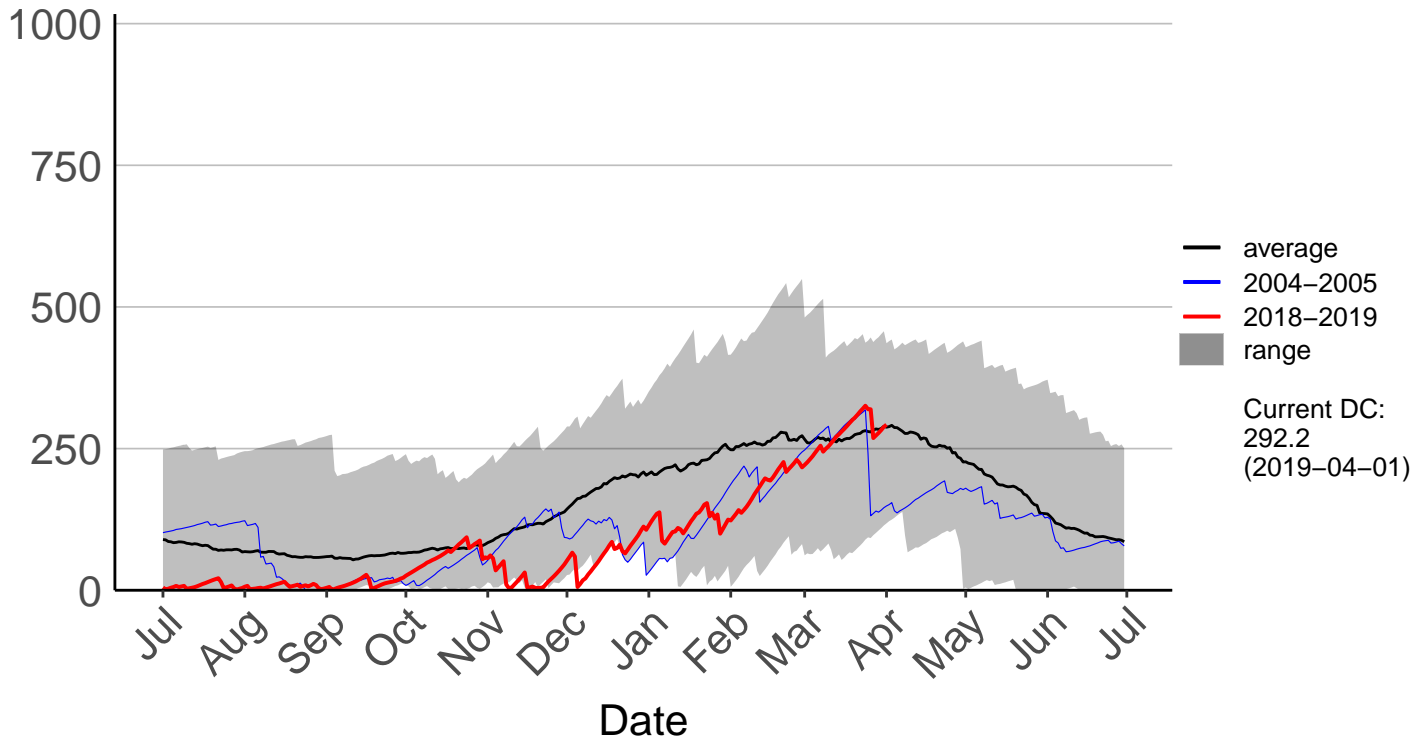

Buckland's Raws

Butchers Dam Raws

Clyde 2 Ews

Cromwell Ews

Dansey Pass Raws

Dunedin Aero SYNOP – DISCONTINUED

Dunedin Raws

Glendhu Raws

Glenledi Raws

Hawea Flat Raws

Herbert Raws

Lauder Ews

Macrae's Raws

Millers Flat Raws

Naseby Forest Raws

Nugget Point Aws – DISCONTINUED