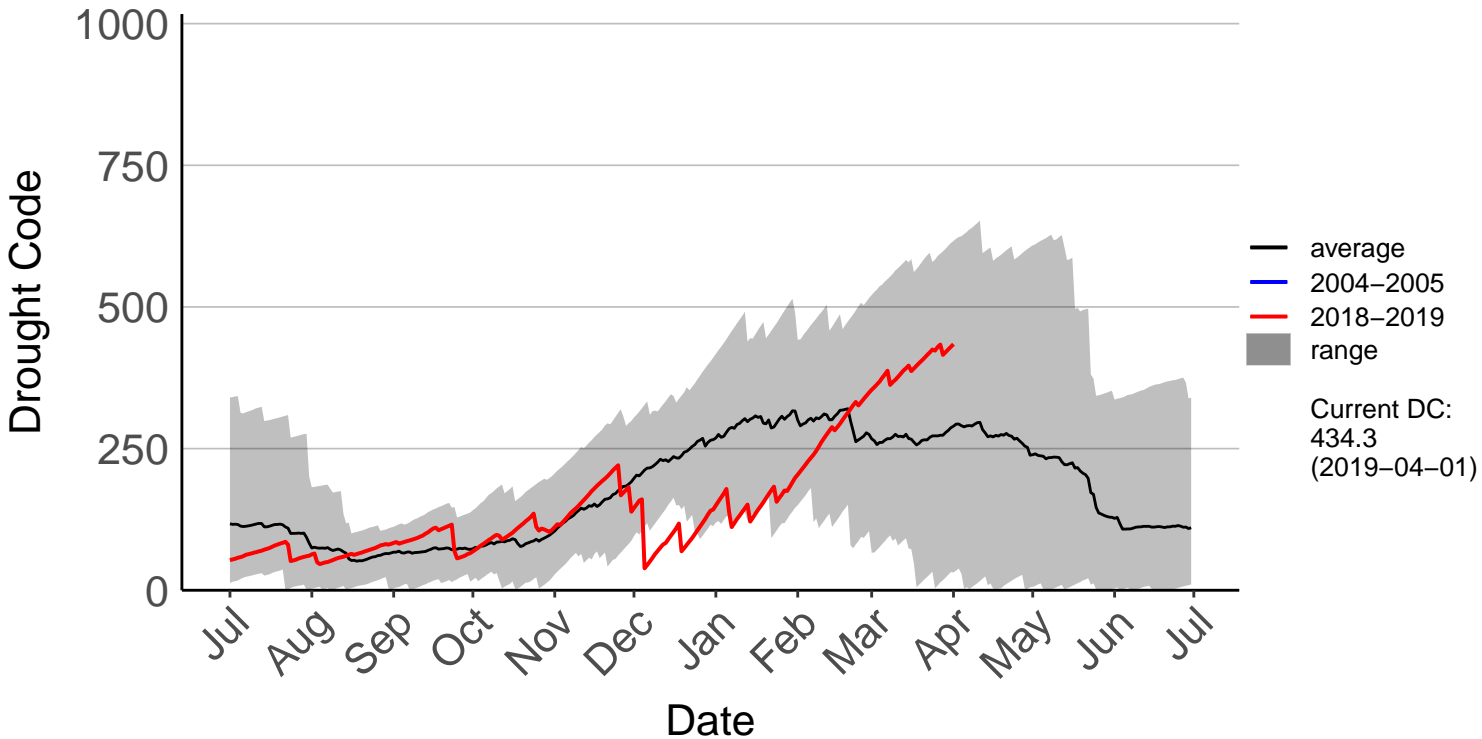

Buckland's Raws

Butchers Dam Raws

Clyde 2 Ews

Cromwell Ews

Dansey Pass Raws

Dunedin Aero SYNOP – DISCONTINUED

Dunedin Raws

Glendhu Raws

Glenledi Raws

Hawea Flat Raws

Herbert Raws

Lauder Ews

Macrae's Raws

Millers Flat Raws

Naseby Forest Raws

Nugget Point Aws – DISCONTINUED