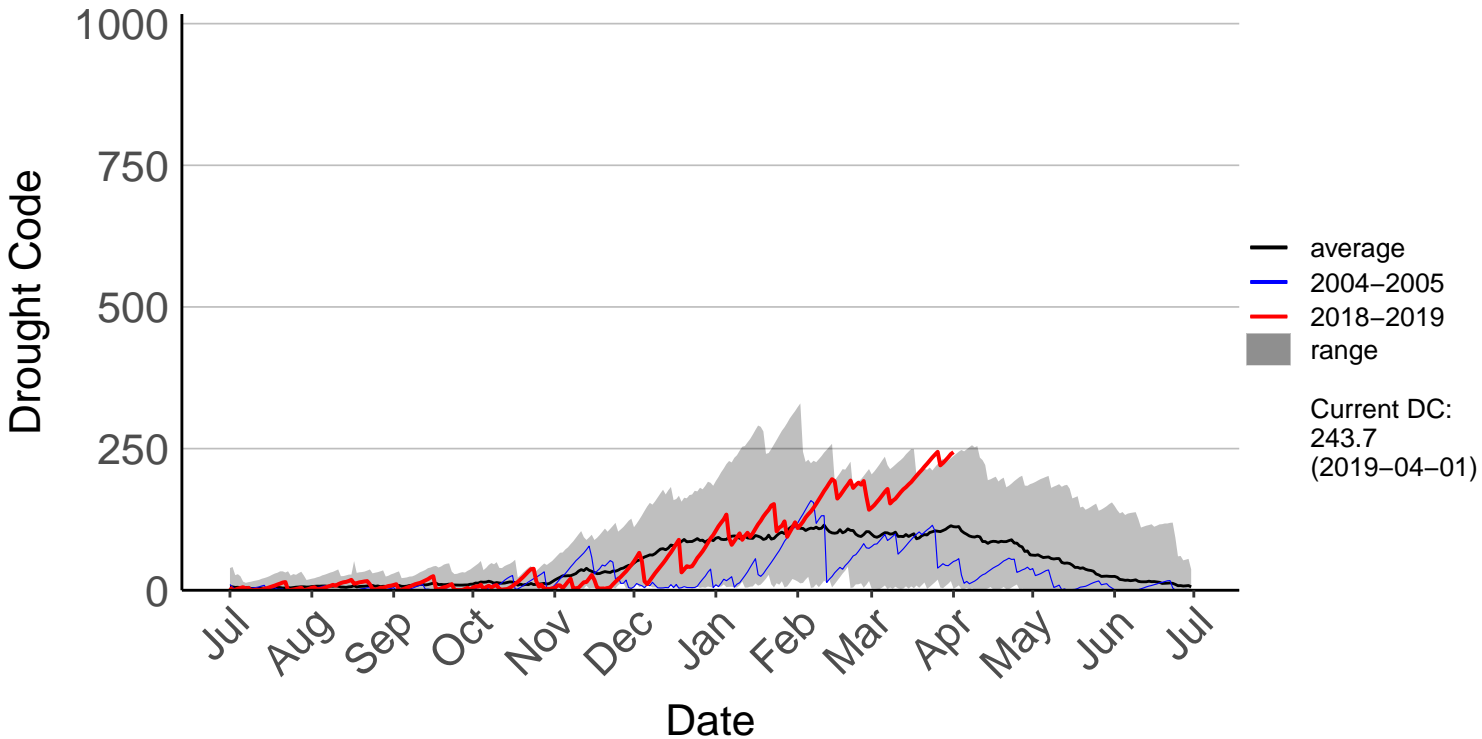

Buckland's Raws

Butchers Dam Raws

Clyde 2 Ews

Cromwell Ews

Dansey Pass Raws

Dunedin Aero SYNOP – DISCONTINUED

Dunedin Raws

Glendhu Raws

Glenledi Raws

Hawea Flat Raws

Herbert Raws

Lauder Ews

Macrae's Raws

Millers Flat Raws

Naseby Forest Raws

Nugget Point Aws – DISCONTINUED