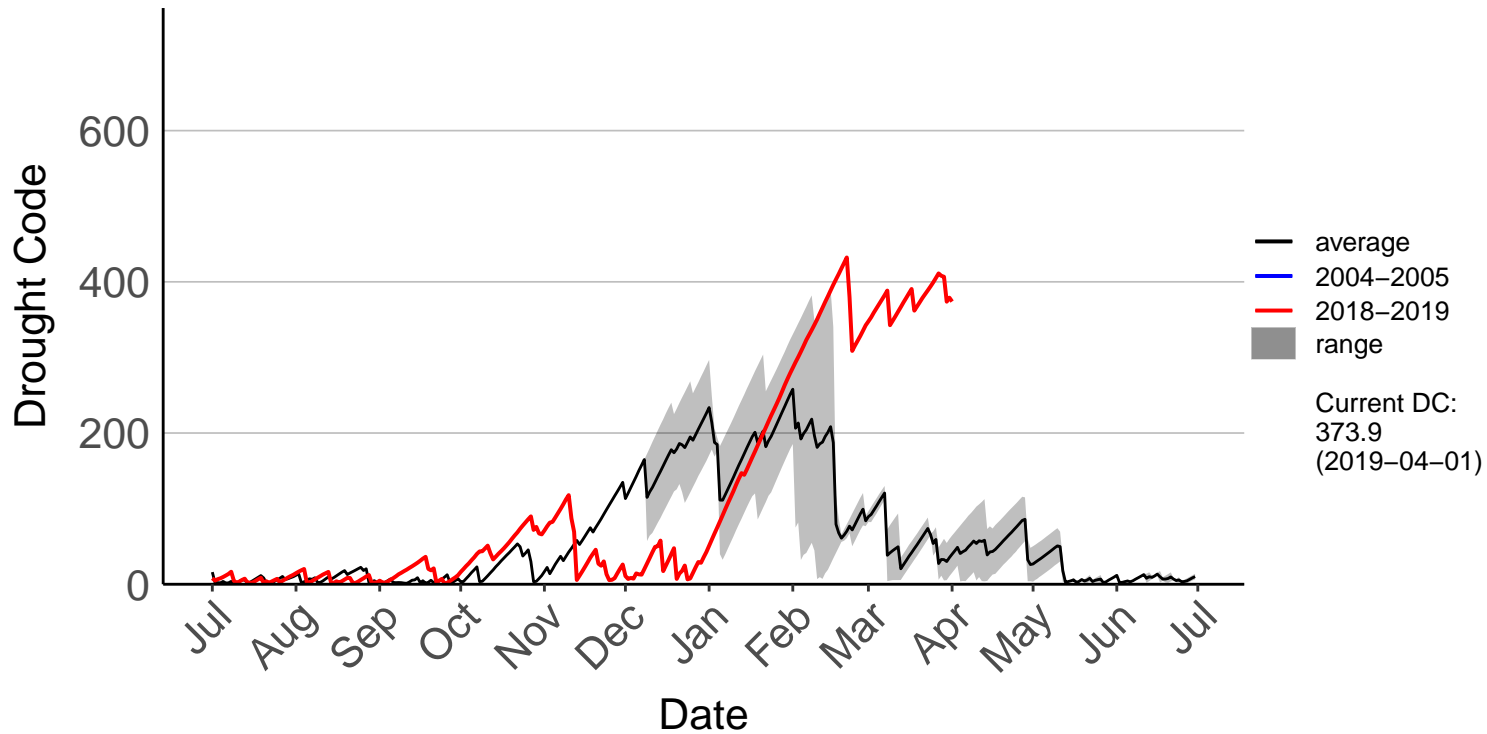

Tauranga Raws

Te Puke Ews

TECT All Terrain Park Raws

Waihau Bay Raws

Waihi Beach Raws

Waimana Raws

Whakatane Aero Aws

Whakatane Raws