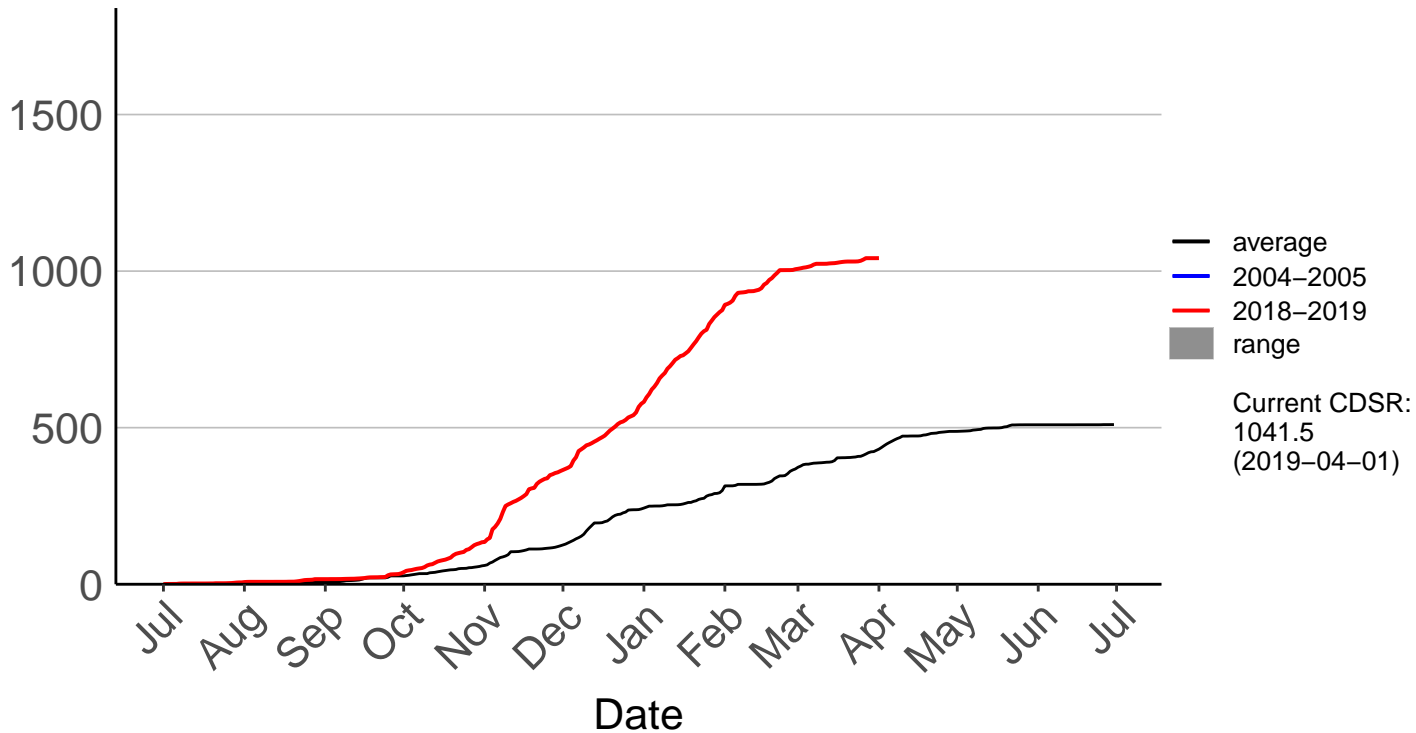

Fernside Raws

Gisborne Raws

Cumulative Fire Severity Rating

Gisborne SYNOP

Hicks Bay SYNOP

Matawai Raws

Poroporo Raws

Cumulative Fire Severity Rating