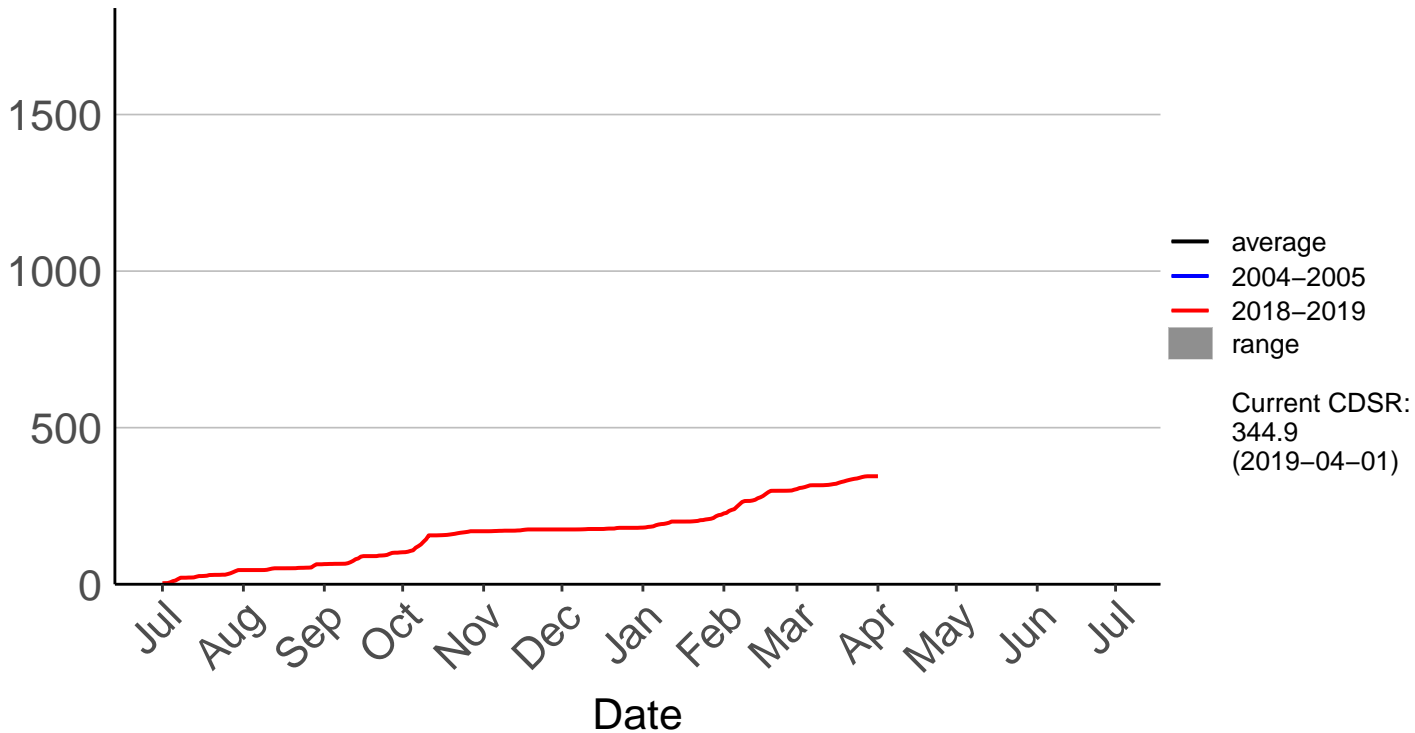

Pouawa Raws

Raparapaririki Raws

Cumulative Fire Severity Rating

Wharekahika Raws

Cumulative Fire Severity Rating

Wharekopae Raws

Cumulative Fire Severity Rating