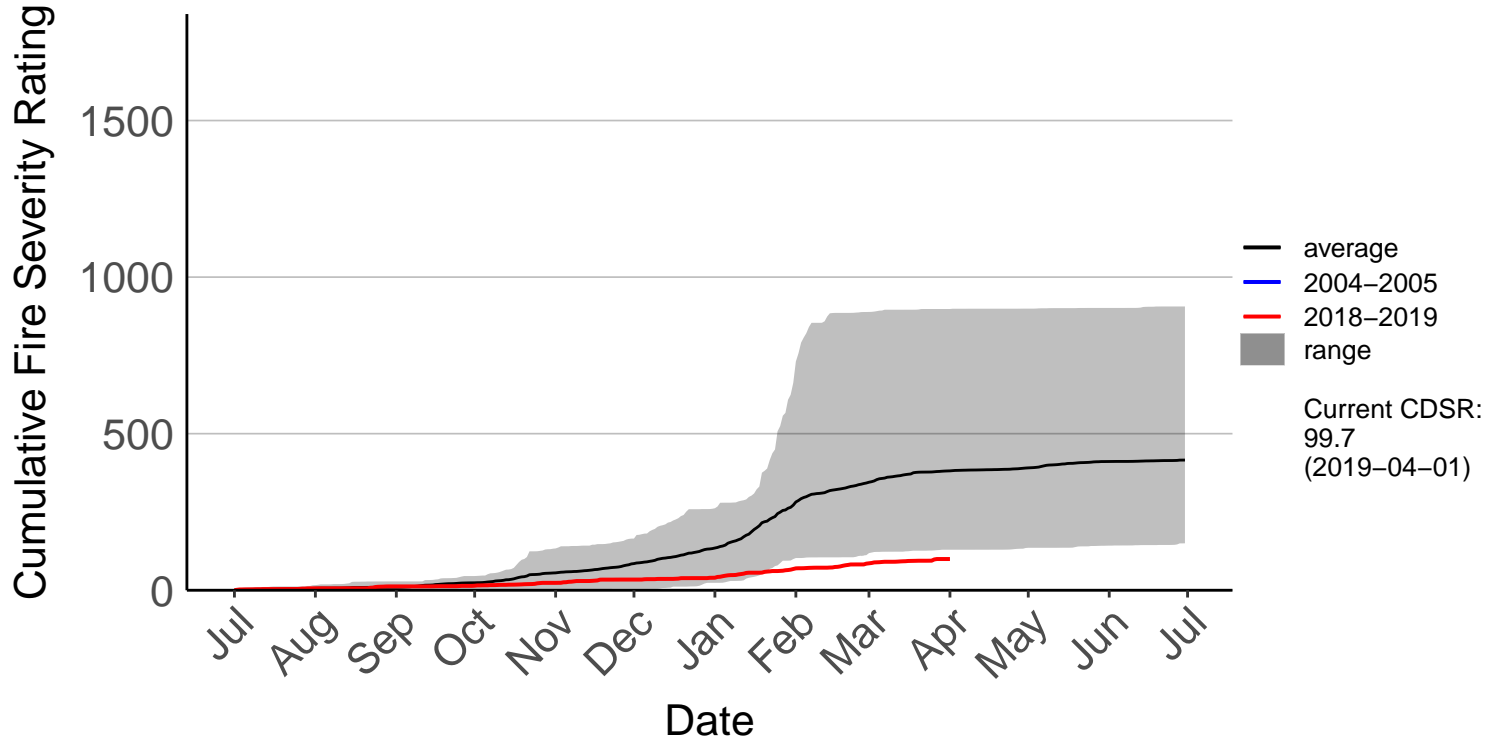

Pouawa Raws