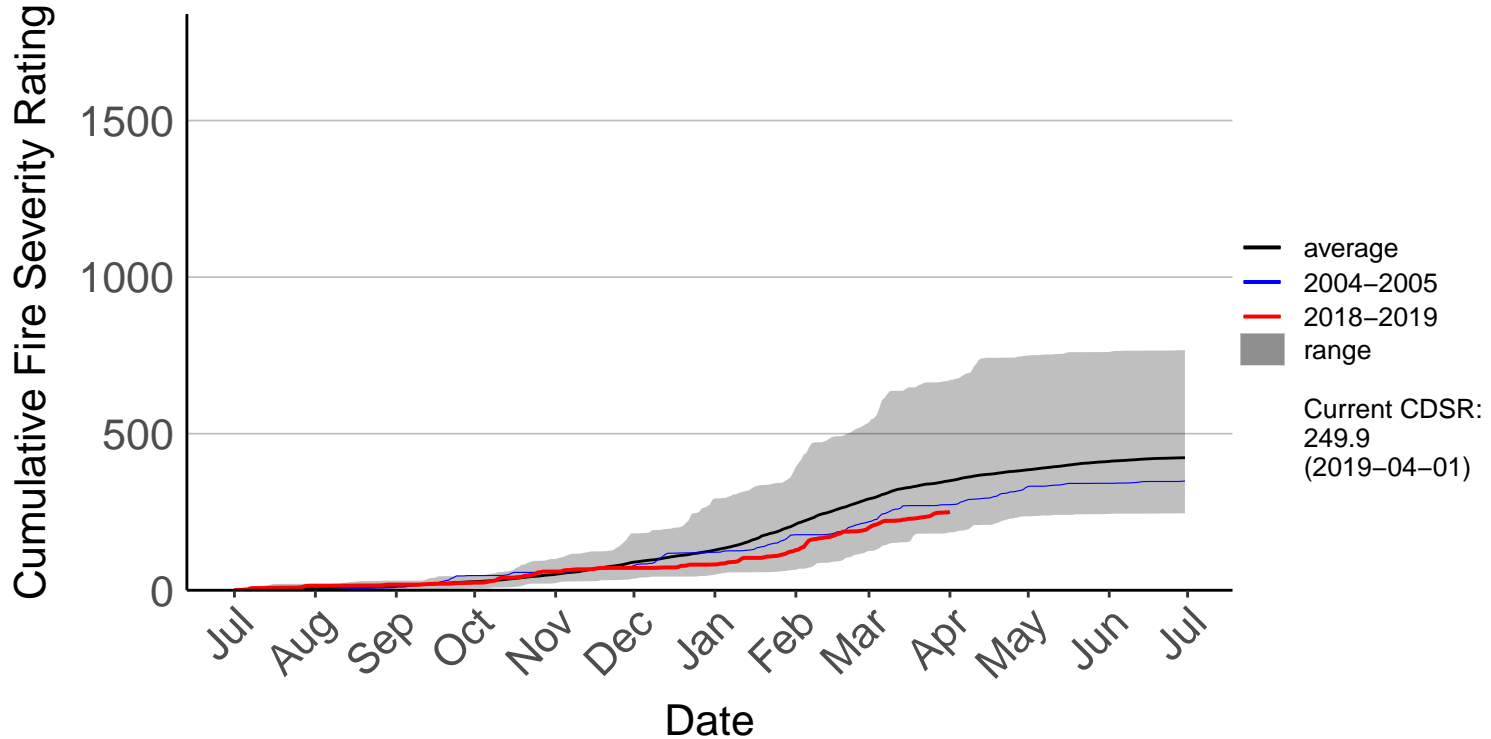

Fernside Raws

Gisborne Raws

Cumulative Fire Severity Rating

Gisborne SYNOP

Hicks Bay SYNOP

Matawai Raws

Poroporo Raws

Cumulative Fire Severity Rating