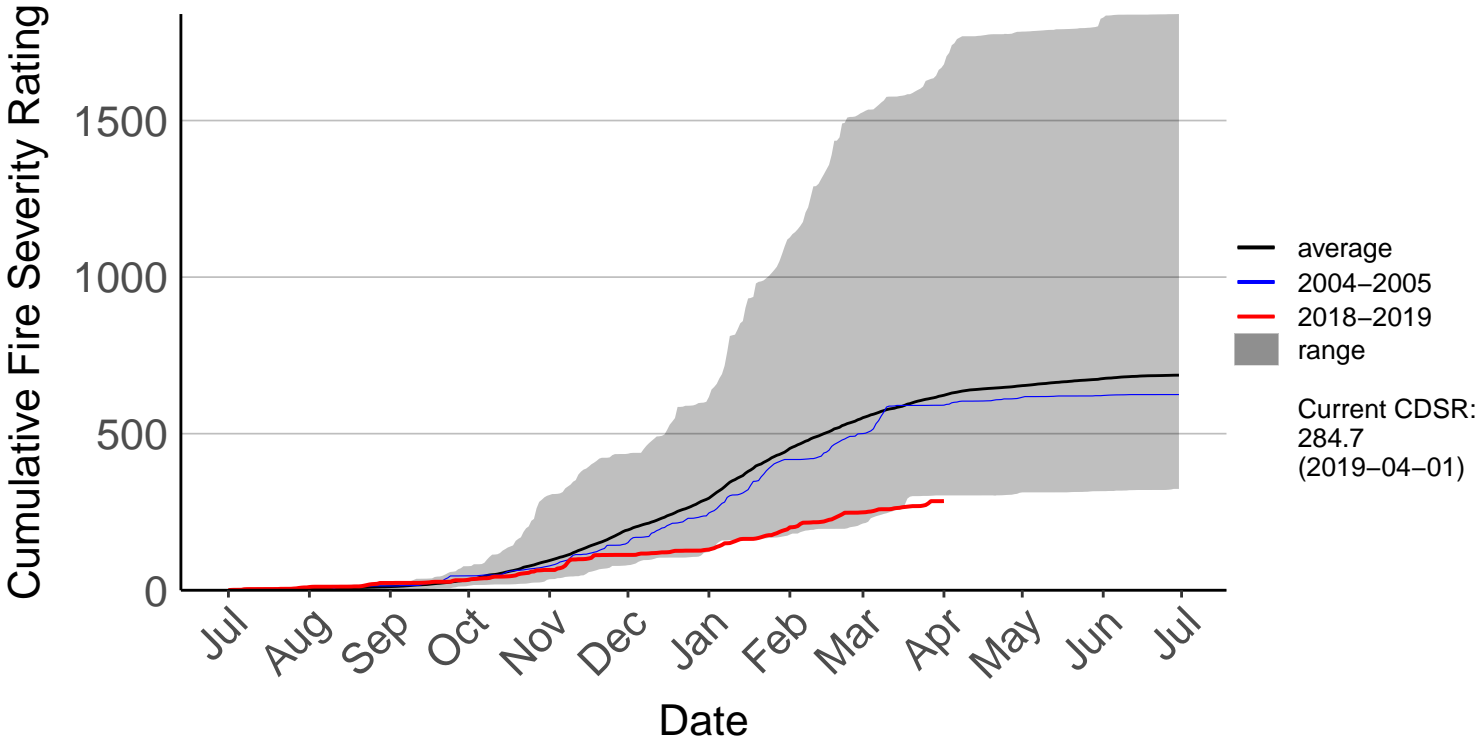

Fernside Raws

Gisborne Raws

Cumulative Fire Severity Rating

Gisborne SYNOP

Hicks Bay SYNOP

Matawai Raws

Poroporo Raws

Cumulative Fire Severity Rating