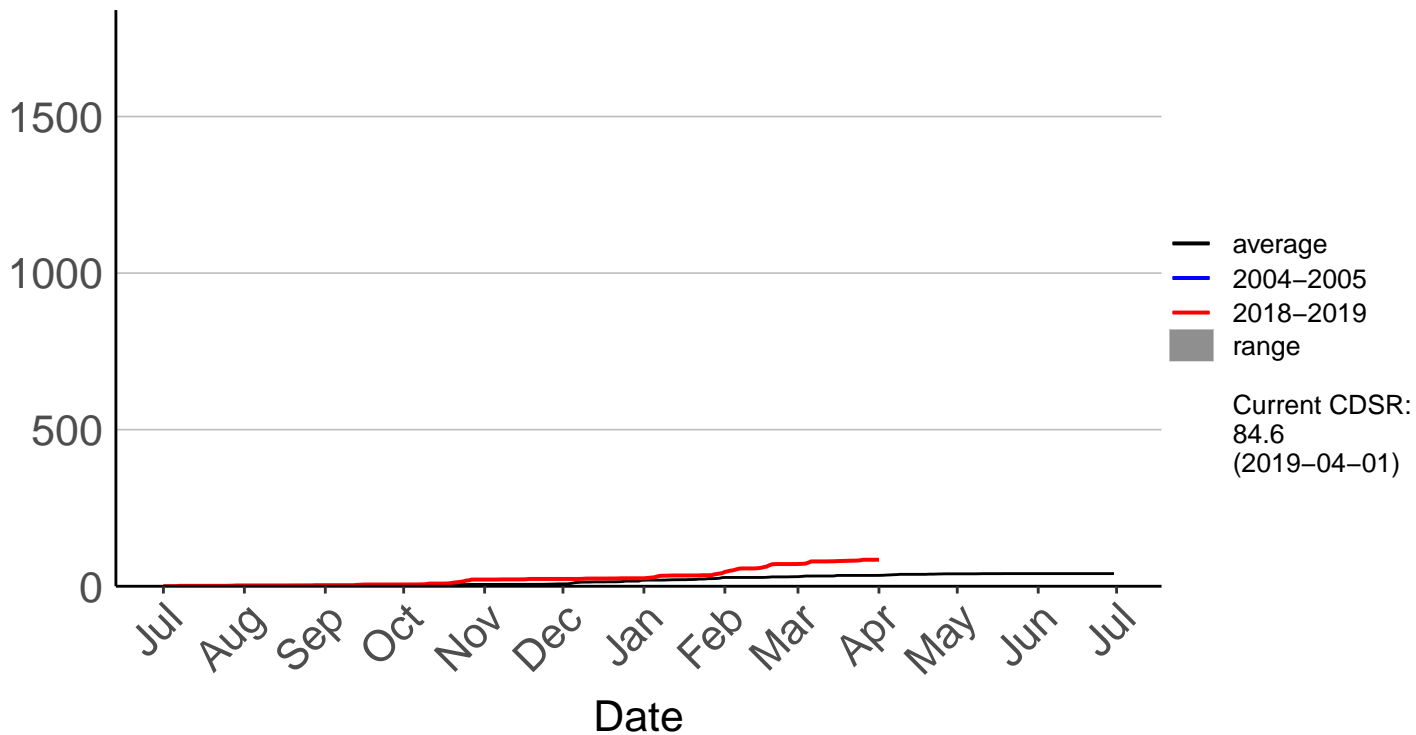

Raparapaririki Raws

Cumulative Fire Severity Rating