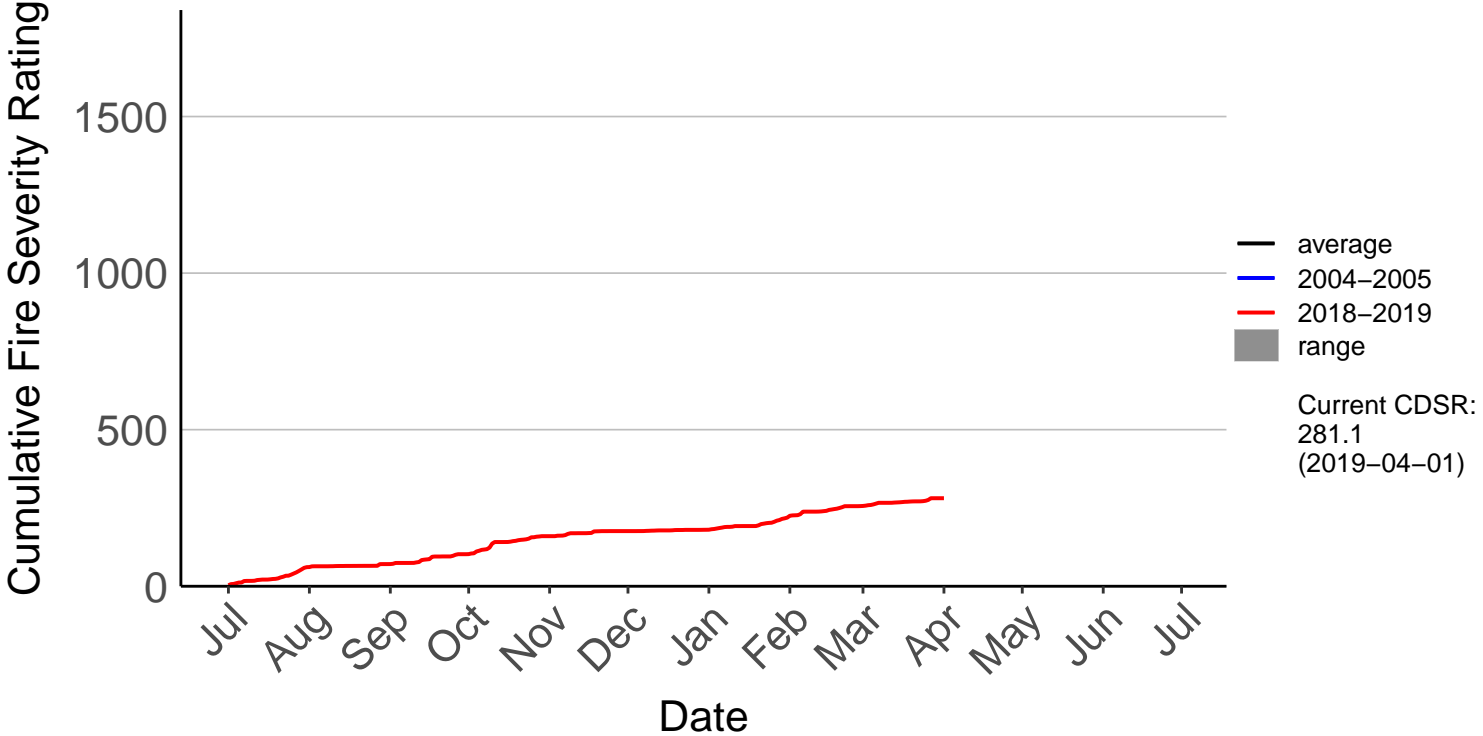

Fernside Raws

Gisborne Raws

Cumulative Fire Severity Rating

Gisborne SYNOP

Hicks Bay SYNOP

Matawai Raws

Poroporo Raws

Cumulative Fire Severity Rating