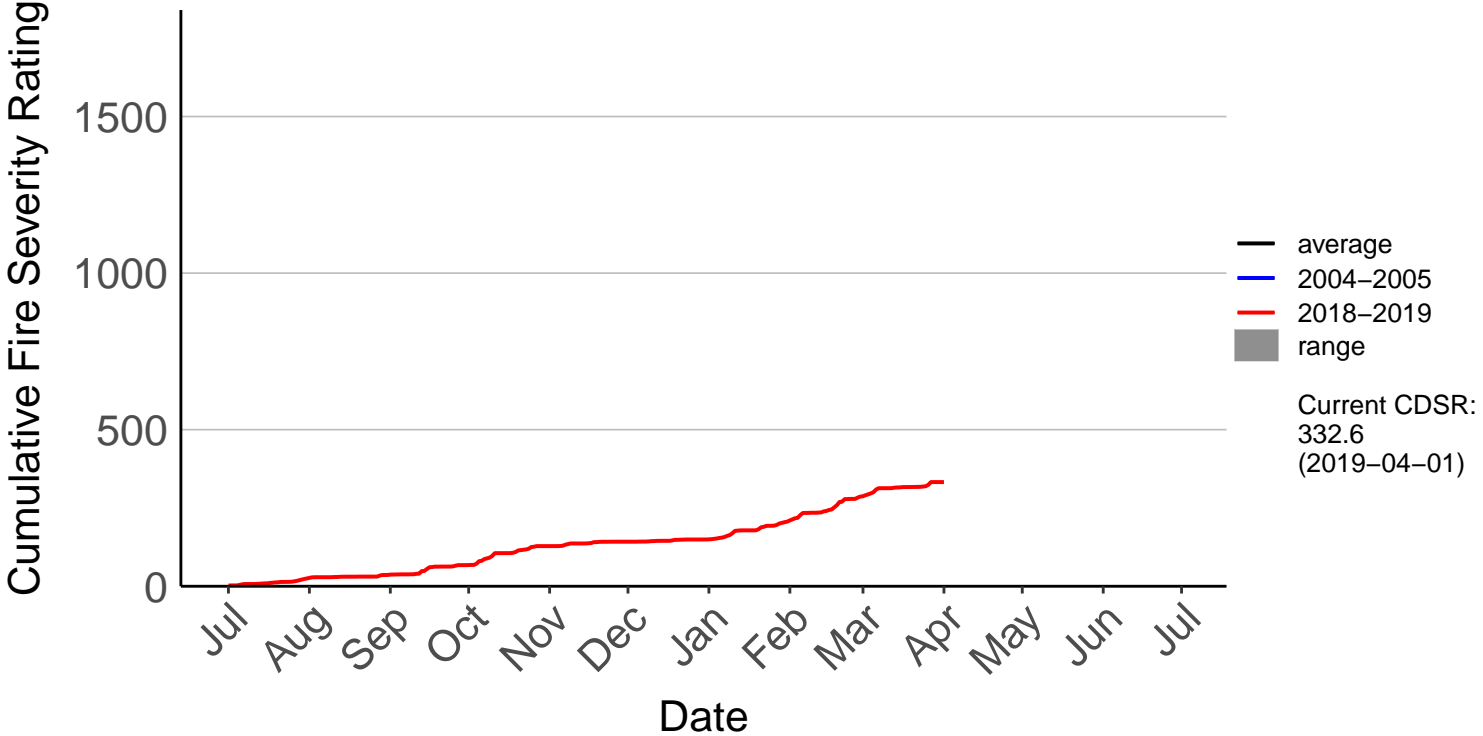

Fernside Raws

Gisborne Raws

Cumulative Fire Severity Rating

Gisborne SYNOP

Hicks Bay SYNOP

Matawai Raws

Poroporo Raws

Cumulative Fire Severity Rating