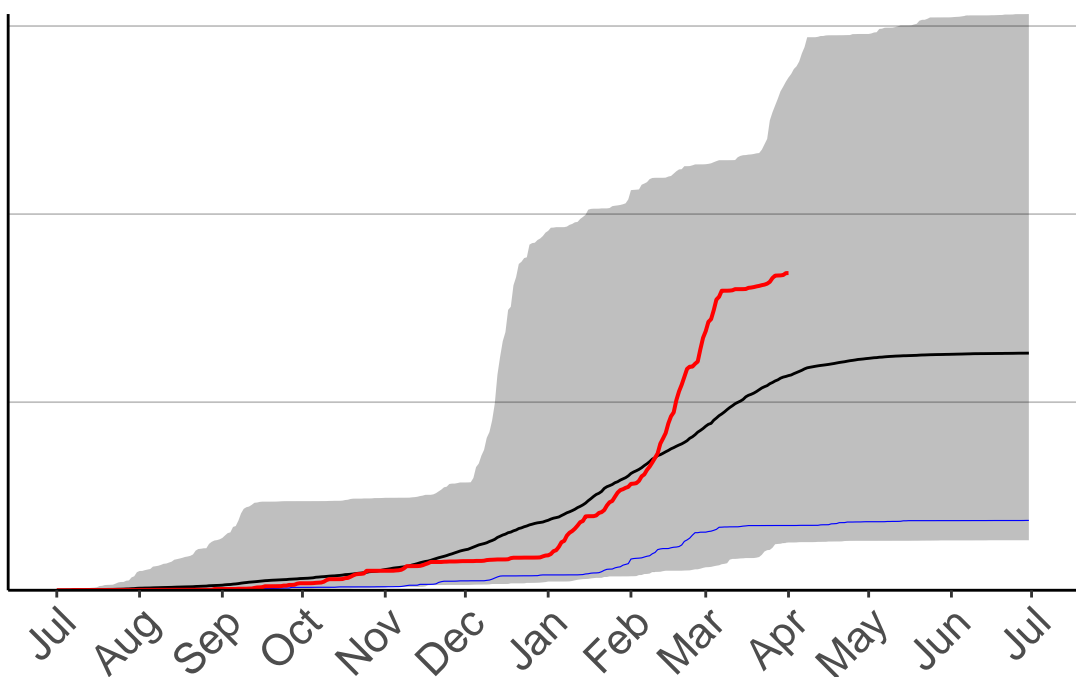

Cumulative Fire Severity Rating

600
400
200
0

Jul Aug Sep Oct Nov Dec Jan Feb Mar Apr May Jun Jul

Date

- average
- 2004–2005
- 2018–2019
- range

Current CDSR:
105.8
(2019-04-01)

Tikorangi Raws

Cumulative Fire Severity Rating

600
400
200
0

Jul Aug Sep Oct Nov Dec Jan Feb Mar Apr May Jun Jul

Date

- average
- 2004–2005
- 2018–2019
- range

Current CDSR:
83.9
(2019-04-01)

Waverly Raws

Cumulative Fire Severity Rating

600
400
200
0

Jul Aug Sep Oct Nov Dec Jan Feb Mar Apr May Jun Jul

Date

- average
- 2004–2005
- 2018–2019
- range

Current CDSR:
337.3
(2019-04-01)

Whareroa Raws

Cumulative Fire Severity Rating

600
400
200
0

Jul Aug Sep Oct Nov Dec Jan Feb Mar Apr May Jun Jul