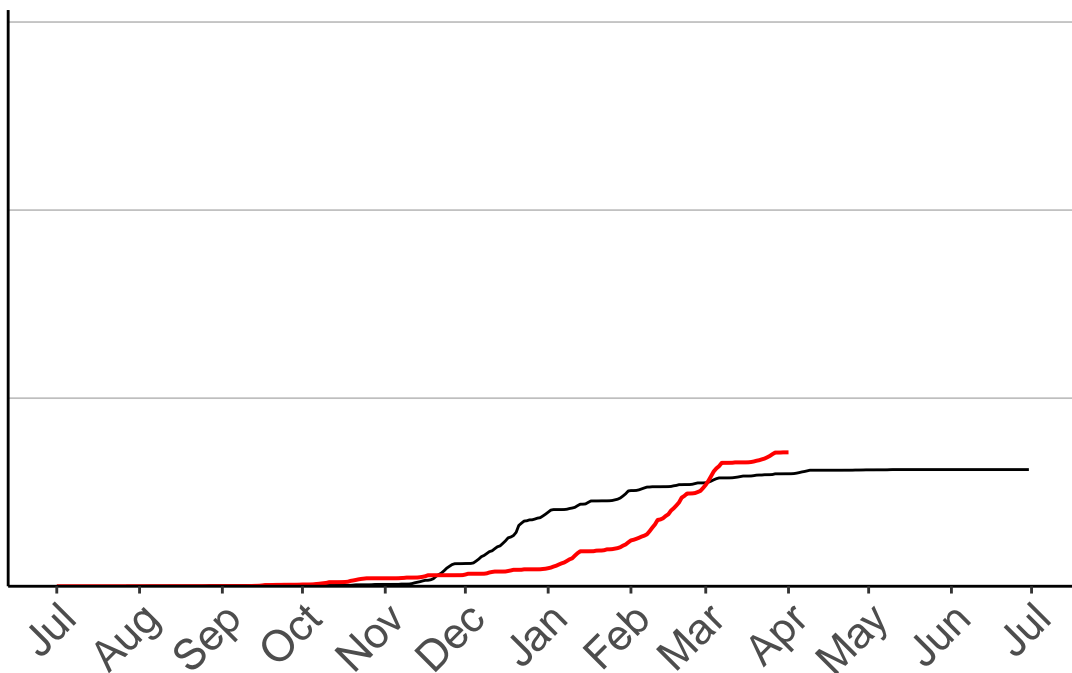

Current CDSR:
217
(2019-04-01)

Ngamatapouri Raws

Cumulative Fire Severity Rating

600
400
200
0

Jul Aug Sep Oct Nov Dec Jan Feb Mar Apr May Jun Jul

Date

- average
- 2004–2005
- 2018–2019
- range

Current CDSR:
142.4
(2019-04-01)