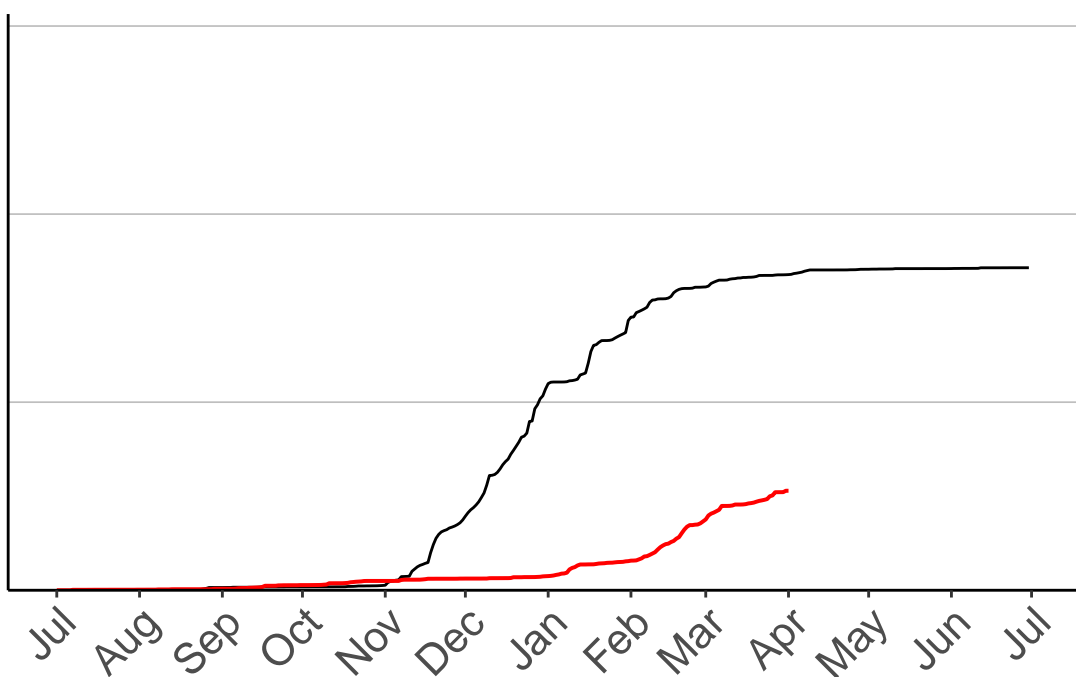

Cumulative Fire Severity Rating

600
400
200
0

Jul Aug Sep Oct Nov Dec Jan Feb Mar Apr May Jun Jul

Date

- average
- 2004–2005
- 2018–2019
- range

Current CDSR:
105.8
(2019-04-01)

Tikorangi Raws

Cumulative Fire Severity Rating

600
400
200
0

Jul Aug Sep Oct Nov Dec Jan Feb Mar Apr May Jun Jul

Date

- average
- 2004–2005
- 2018–2019
- range

Current CDSR:
83.9
(2019-04-01)

Waverly Raws

Cumulative Fire Severity Rating

600
400
200
0