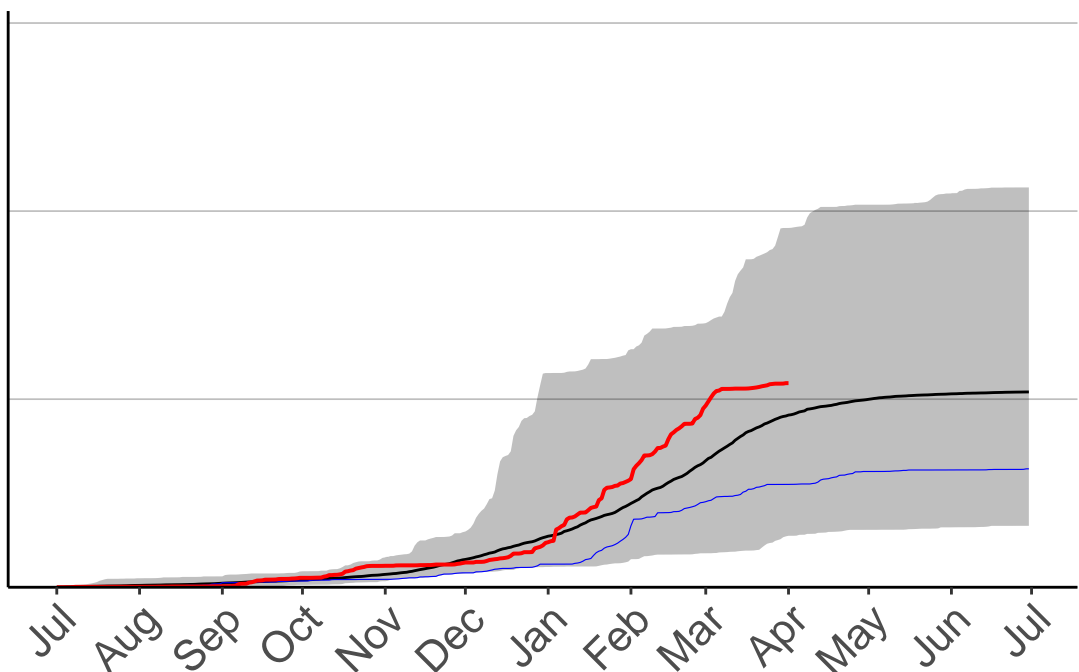

Date

- average
- 2004–2005
- 2018–2019
- range

Current CDSR:
209.9
(2019-04-01)

Marco Raws

Cumulative Fire Severity Rating

600
400
200
0

Jul Aug Sep Oct Nov Dec Jan Feb Mar Apr May Jun Jul

Date

- average
- 2004–2005
- 2018–2019
- range

Current CDSR:
91.5
(2019-04-01)

New Plymouth SYNOP

Cumulative Fire Severity Rating

600
400
200
0

Jul Aug Sep Oct Nov Dec Jan Feb Mar Apr May Jun Jul

Date

- average
- 2004–2005
- 2018–2019
- range

Current CDSR:
217
(2019-04-01)

Ngamatapouri Raws

Cumulative Fire Severity Rating

600
400
200
0

Jul Aug Sep Oct Nov Dec Jan Feb Mar Apr May Jun Jul

Date

- average
- 2004–2005
- 2018–2019
- range

Current CDSR:
142.4
(2019-04-01)