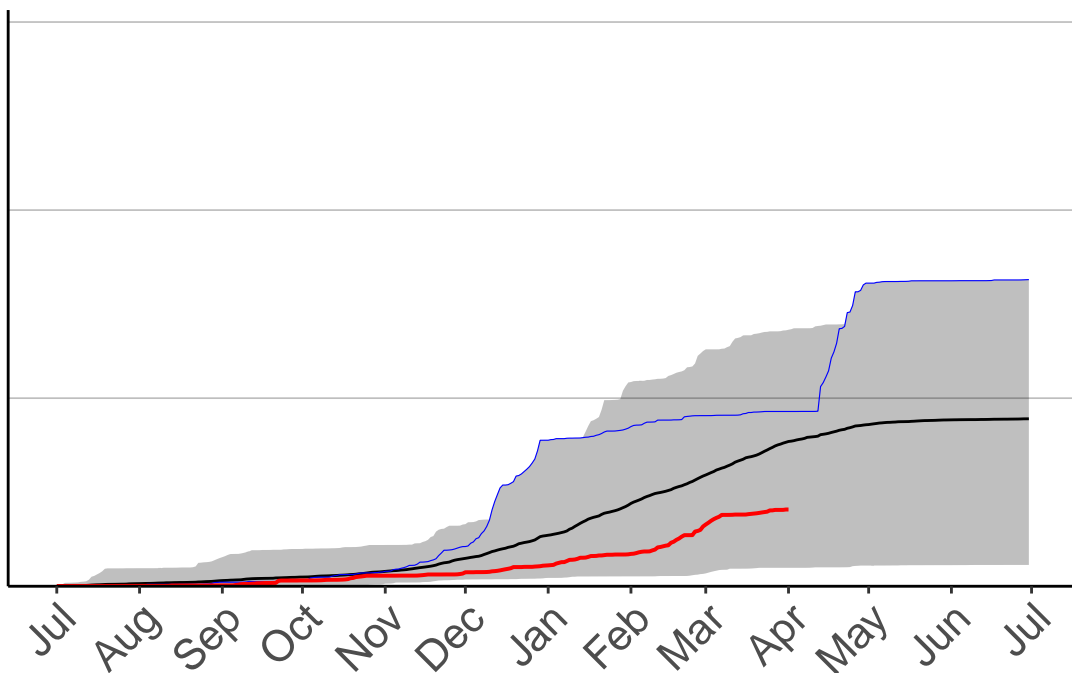

Current CDSR:
217
(2019-04-01)

Ngamatapouri Raws

Cumulative Fire Severity Rating

600
400
200
0

Jul Aug Sep Oct Nov Dec Jan Feb Mar Apr May Jun Jul

Date

- average
- 2004–2005
- 2018–2019
- range

Current CDSR:
142.4
(2019-04-01)

Okato Raws

Cumulative Fire Severity Rating

600
400
200
0

Jul Aug Sep Oct Nov Dec Jan Feb Mar Apr May Jun Jul

Date

- average
- 2004–2005
- 2018–2019
- range

Current CDSR:
81.6
(2019-04-01)

Opunake Raws

Cumulative Fire Severity Rating

600
400
200
0

Jul Aug Sep Oct Nov Dec Jan Feb Mar Apr May Jun Jul

Date

- average
- 2004–2005
- 2018–2019
- range

Current CDSR:
105.8
(2019-04-01)

Tikorangi Raws

Cumulative Fire Severity Rating