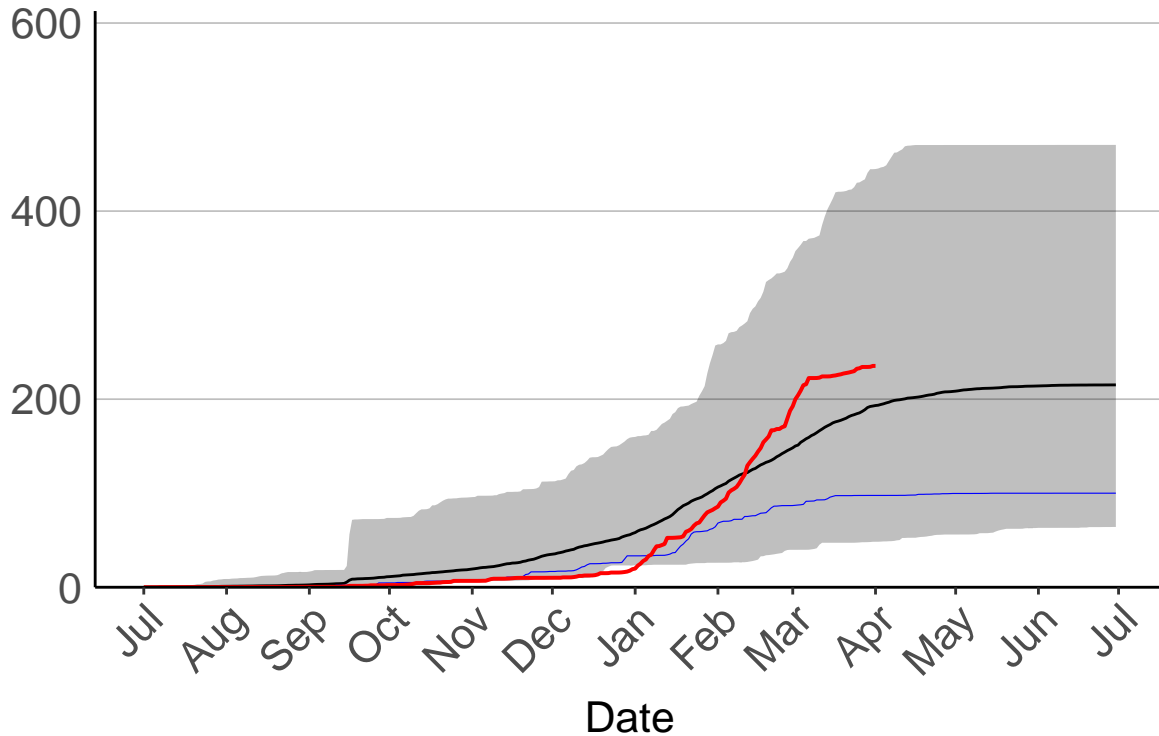

Eltham Raws

Cumulative Fire Severity Rating

- average
- 2004-2005
- 2018-2019
- range

Current CDSR:
235.4
(2019-04-01)

Hawera Aws

Cumulative Fire Severity Rating

600
400
200
0

Jul Aug Sep Oct Nov Dec Jan Feb Mar Apr May Jun Jul

Date

- average
- 2004–2005
- 2018–2019
- range

Current CDSR:
209.9
(2019-04-01)

Marco Raws

Cumulative Fire Severity Rating

600
400
200
0

Jul Aug Sep Oct Nov Dec Jan Feb Mar Apr May Jun Jul

Date

Current CDSR:
217
(2019-04-01)

Ngamatapouri Raws

Cumulative Fire Severity Rating

600
400
200
0

Jul Aug Sep Oct Nov Dec Jan Feb Mar Apr May Jun Jul

Date

- average
- 2004–2005
- 2018–2019
- range

Current CDSR:
142.4
(2019-04-01)