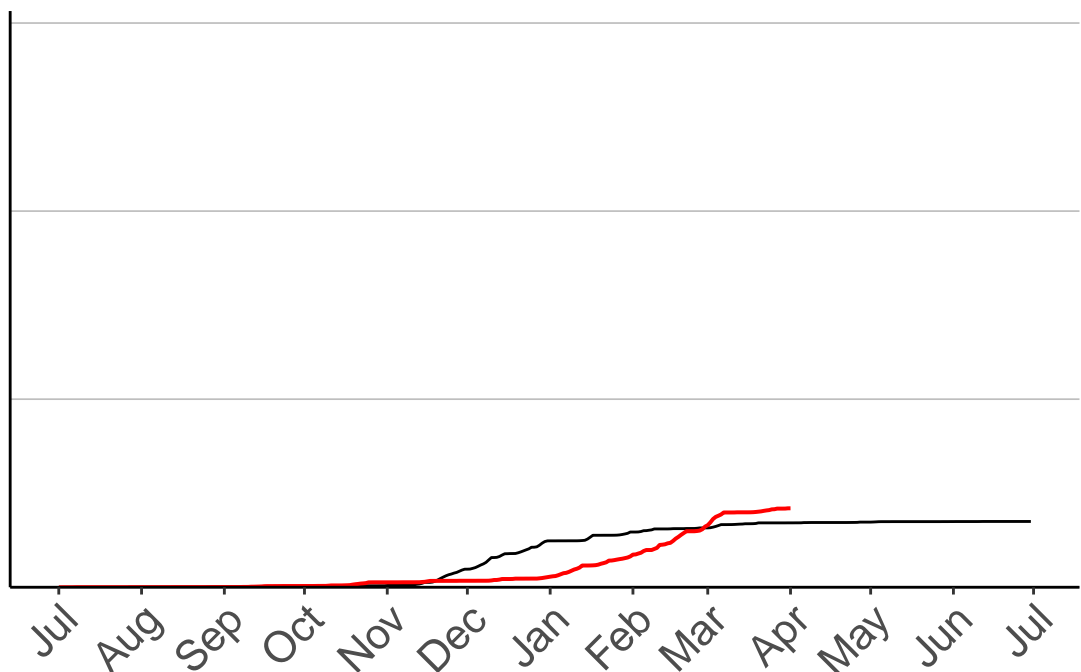

Cumulative Fire Severity Rating

600
400
200
0

Jul Aug Sep Oct Nov Dec Jan Feb Mar Apr May Jun Jul

Date

- average
- 2004–2005
- 2018–2019
- range

Current CDSR:
105.8
(2019-04-01)

Tikorangi Raws

Cumulative Fire Severity Rating

600
400
200
0

Jul Aug Sep Oct Nov Dec Jan Feb Mar Apr May Jun Jul

Date

- average
- 2004–2005
- 2018–2019
- range

Current CDSR:
83.9
(2019-04-01)

Waverly Raws

Cumulative Fire Severity Rating

600
400
200
0