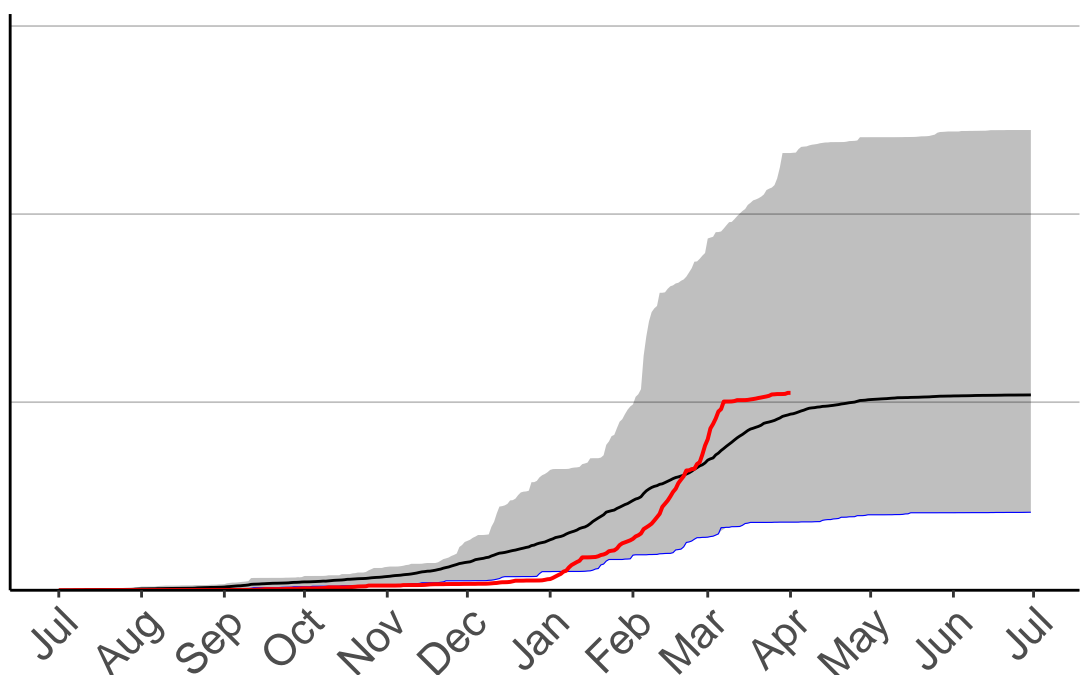

Eltham Raws

Cumulative Fire Severity Rating

- average
- 2004-2005
- 2018-2019
- range

Current CDSR:
235.4
(2019-04-01)

Hawera Aws

Cumulative Fire Severity Rating

600
400
200
0

Jul Aug Sep Oct Nov Dec Jan Feb Mar Apr May Jun Jul

Date

- average
- 2004–2005
- 2018–2019
- range

Current CDSR:
209.9
(2019-04-01)

Marco Raws

Cumulative Fire Severity Rating

600
400
200
0

Jul Aug Sep Oct Nov Dec Jan Feb Mar Apr May Jun Jul

Date