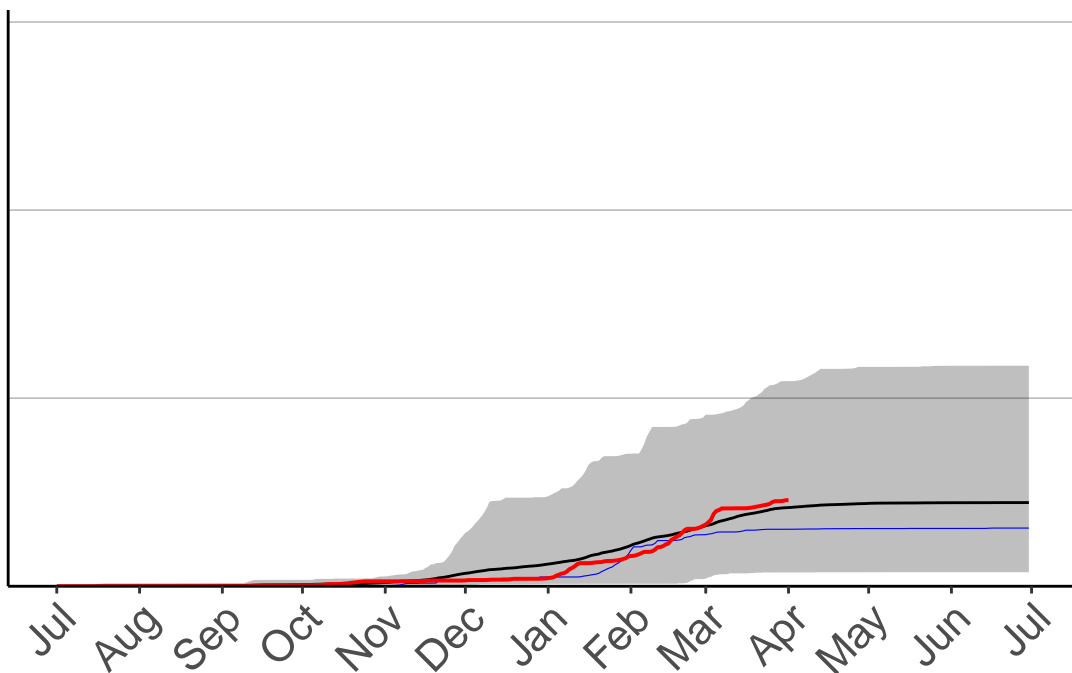

Eltham Raws

Cumulative Fire Severity Rating

- average
- 2004-2005
- 2018-2019
- range

Current CDSR:
235.4
(2019-04-01)

Hawera Aws

Cumulative Fire Severity Rating

600
400
200
0

Jul Aug Sep Oct Nov Dec Jan Feb Mar Apr May Jun Jul

Date

- average
- 2004–2005
- 2018–2019
- range

Current CDSR:
209.9
(2019-04-01)

Marco Raws

Cumulative Fire Severity Rating

600
400
200
0

Jul Aug Sep Oct Nov Dec Jan Feb Mar Apr May Jun Jul

Date

- average
- 2004–2005
- 2018–2019
- range

Current CDSR:
91.5
(2019-04-01)

New Plymouth SYNOP

Cumulative Fire Severity Rating

600
400
200
0

Jul Aug Sep Oct Nov Dec Jan Feb Mar Apr May Jun Jul

Date

- average
- 2004–2005
- 2018–2019
- range

Current CDSR:
217
(2019-04-01)

Ngamatapouri Raws

Cumulative Fire Severity Rating

600
400
200
0

Jul Aug Sep Oct Nov Dec Jan Feb Mar Apr May Jun Jul

Date

- average
- 2004–2005
- 2018–2019
- range

Current CDSR:
142.4
(2019-04-01)