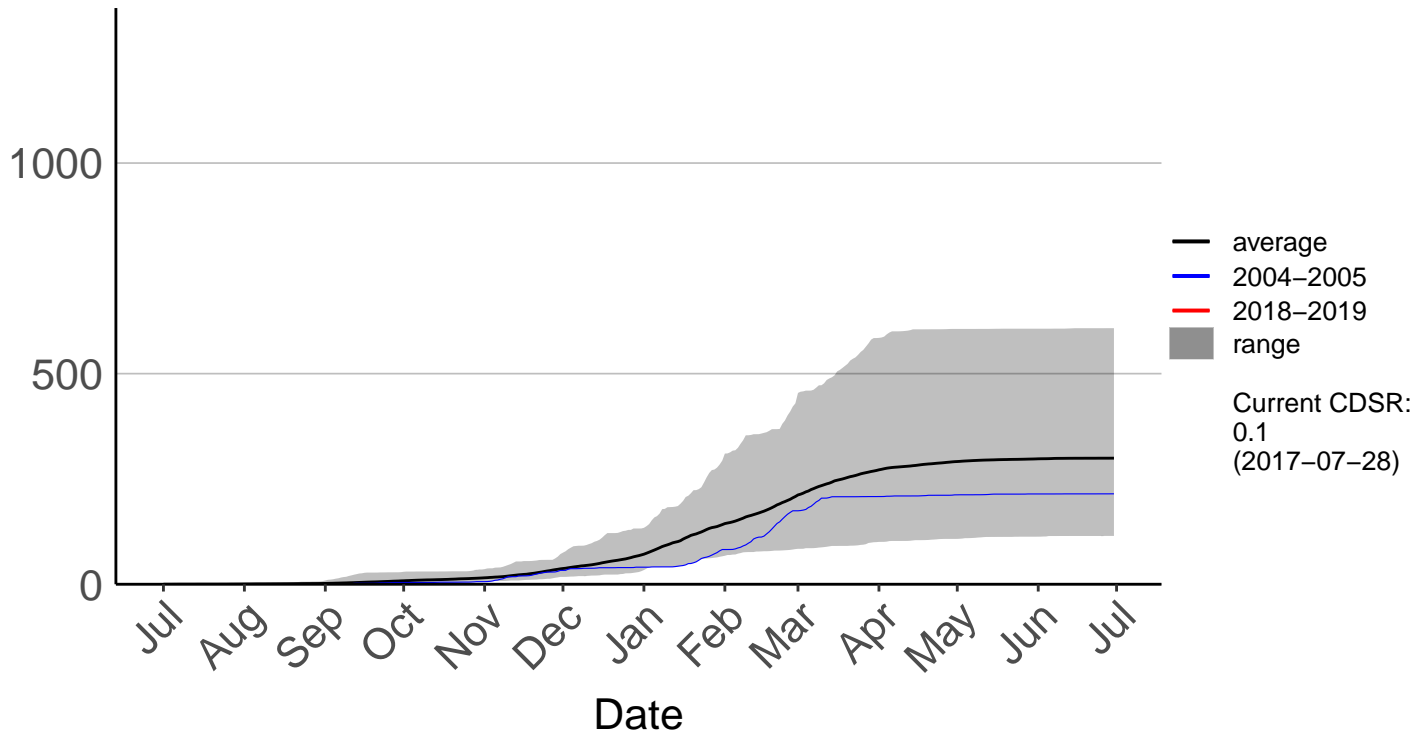

Cumulative Fire Severity Rating

Waimarino Forest Raws

Cumulative Fire Severity Rating

Waione East Raws

Cumulative Fire Severity Rating

Waione Raws – DISCONTINUED

Cumulative Fire Severity Rating

Waiouru Airstrip Aws