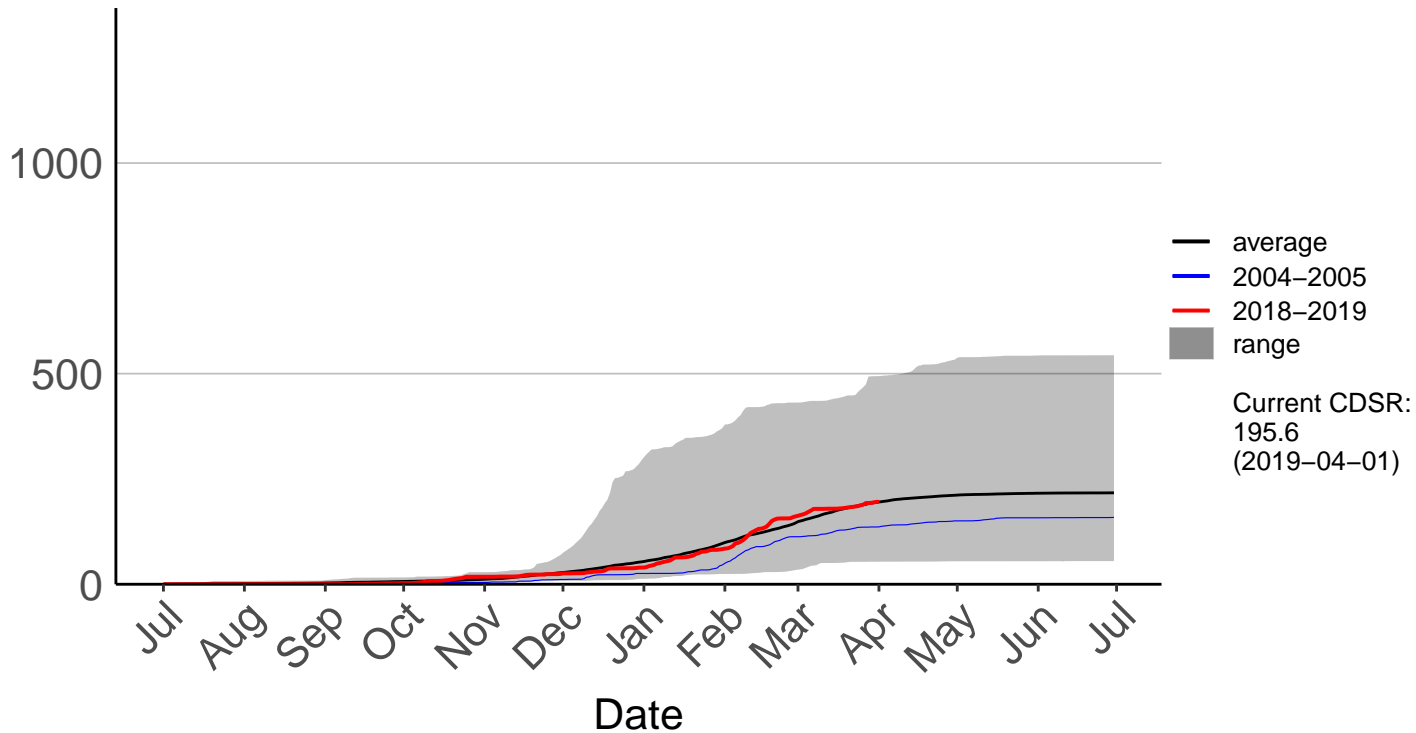

Levin Aws

Cumulative Fire Severity Rating