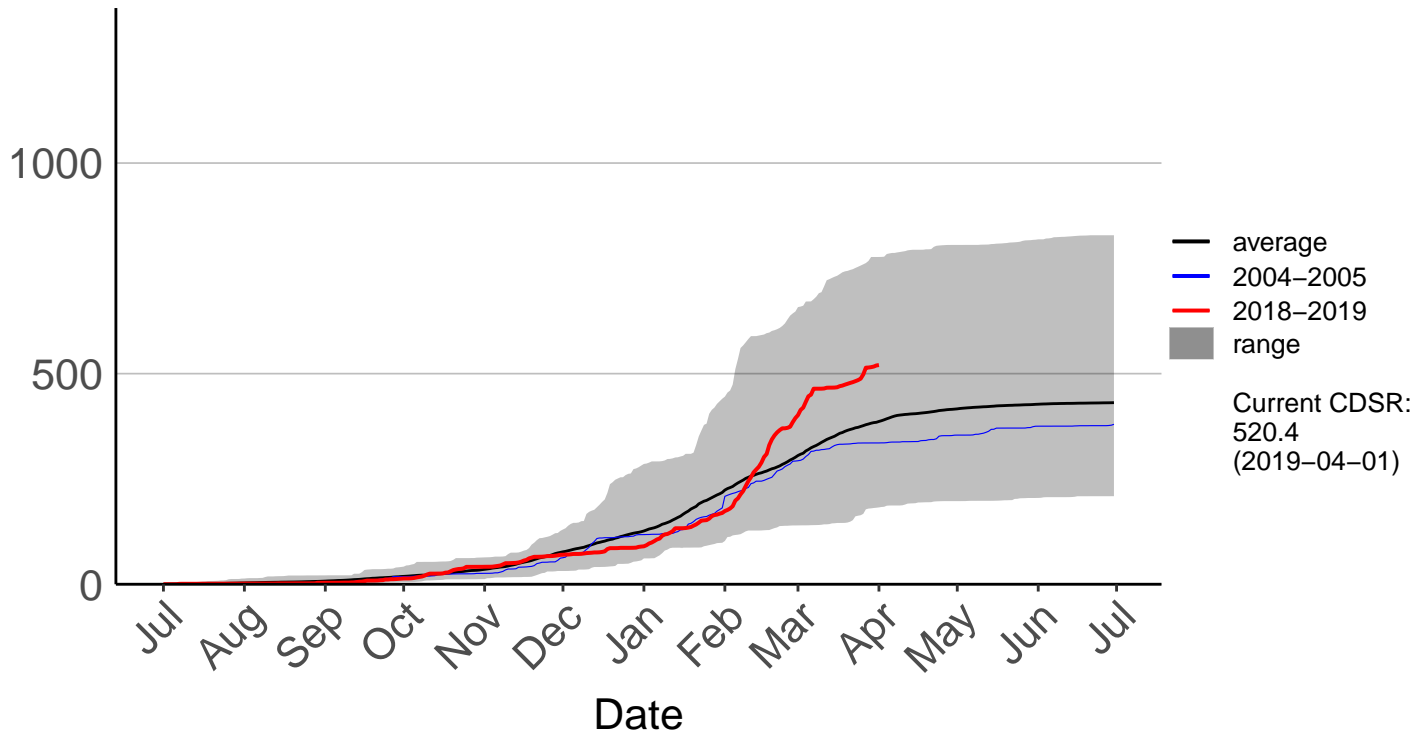

Cumulative Fire Severity Rating

Waitarere Forest Raws

Cumulative Fire Severity Rating

Wanganui Aws

Cumulative Fire Severity Rating

Wanganui, Spriggens Park Ews

Cumulative Fire Severity Rating

Westlawn Raws