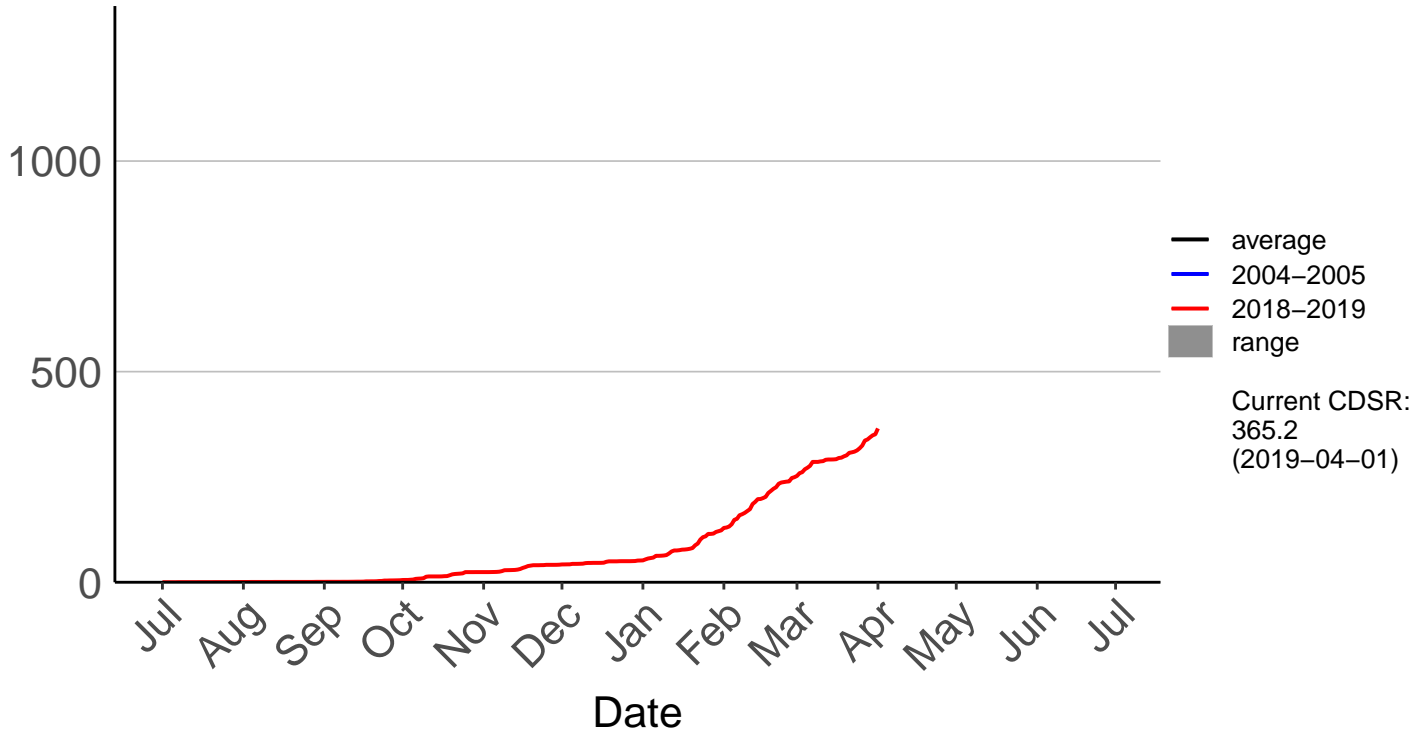

Feilding Raws

Cumulative Fire Severity Rating