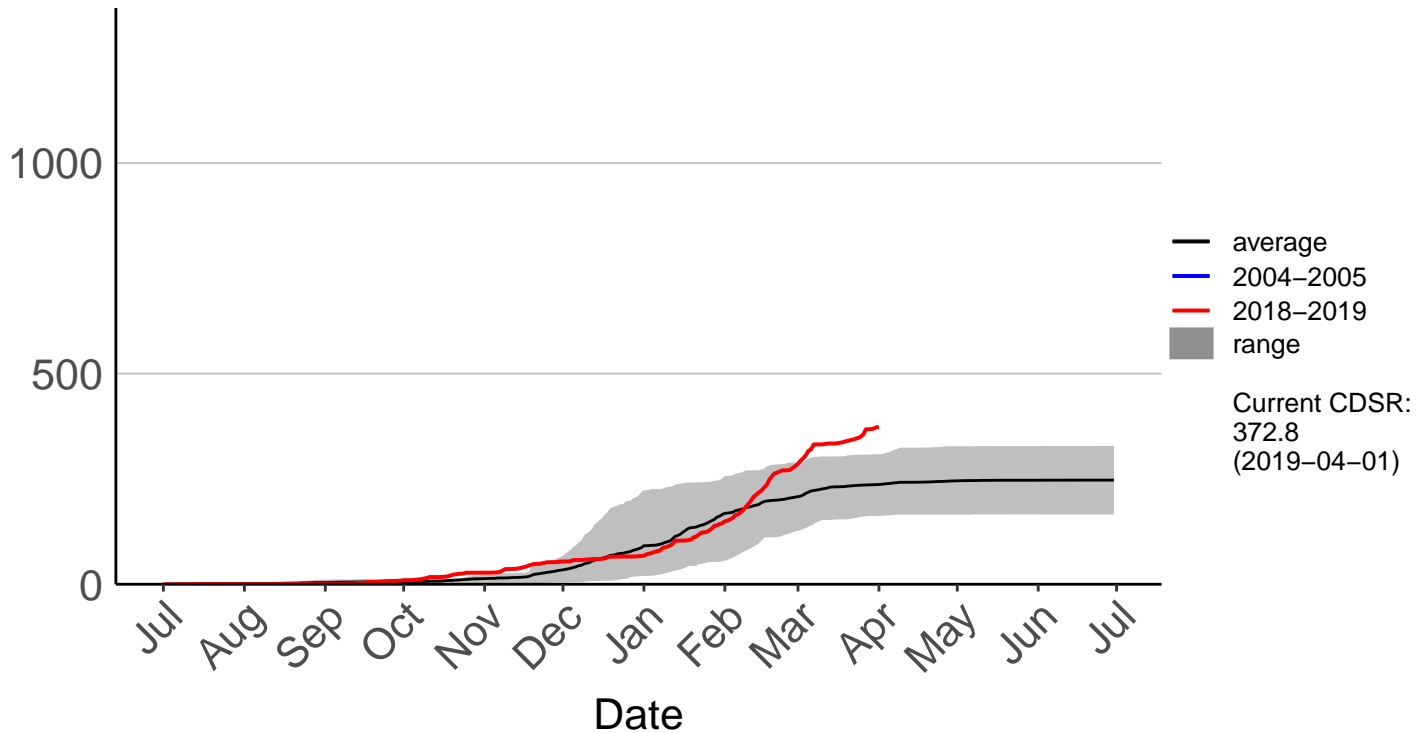

Matarawa Raws

Cumulative Fire Severity Rating