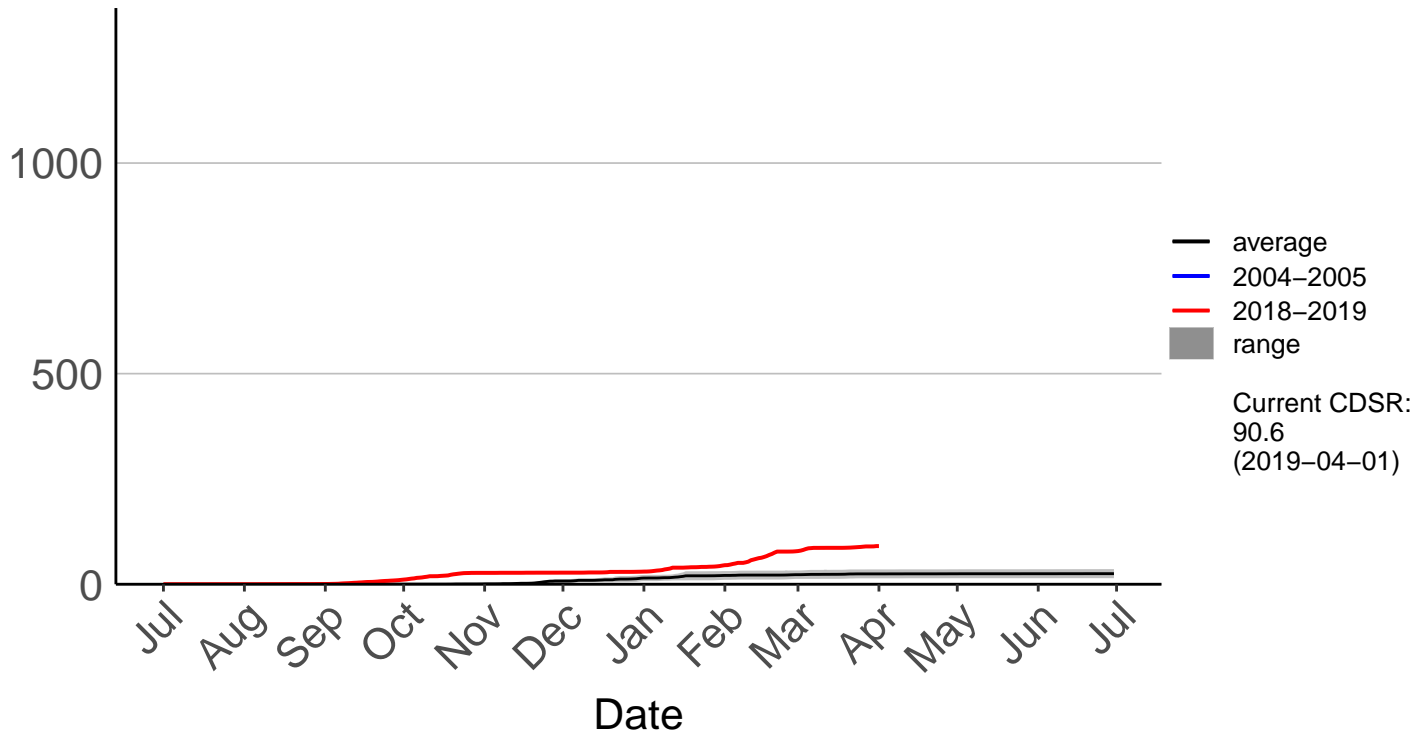

Desert Road Summit Raws

Cumulative Fire Severity Rating

Feilding Raws

Cumulative Fire Severity Rating

Hunterville Raws

Kirikau Raws

Cumulative Fire Severity Rating

Levin Aws