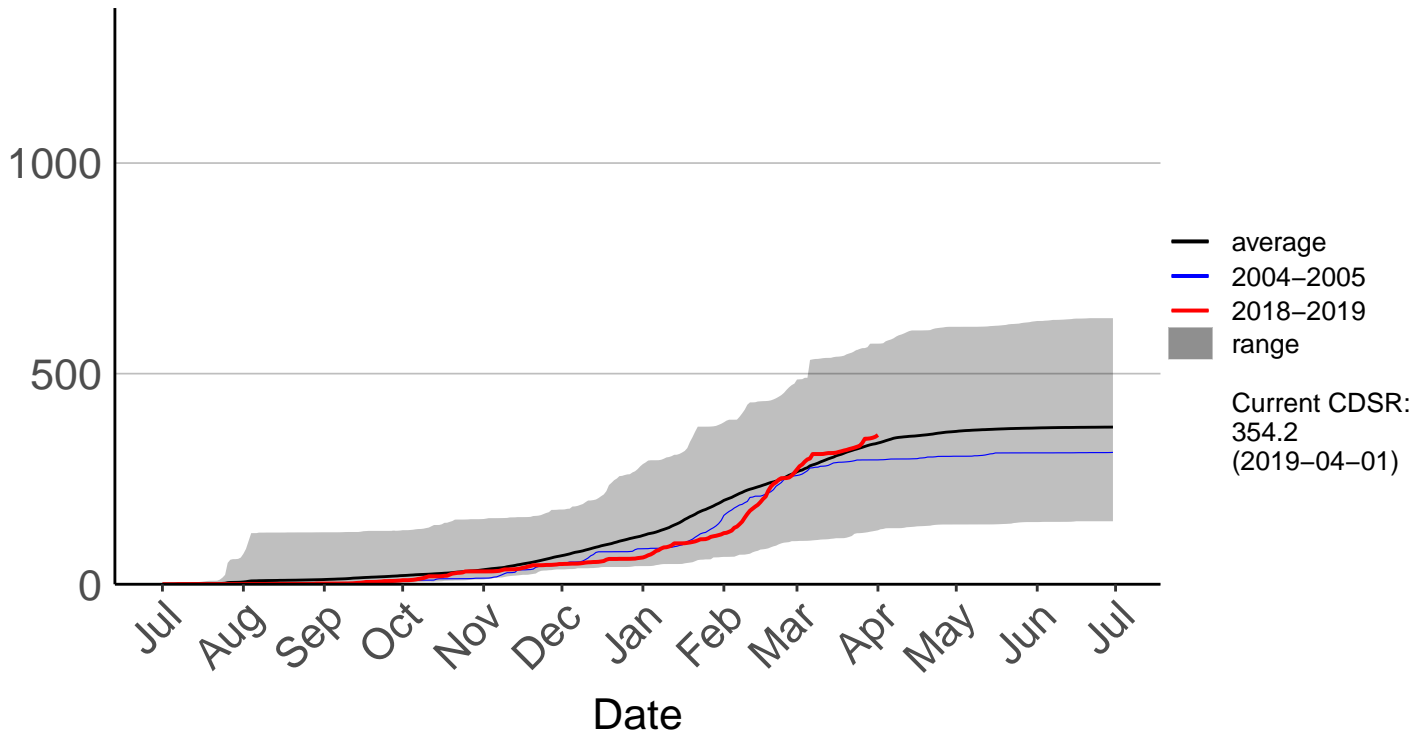

Cumulative Fire Severity Rating

Waitarere Forest Raws

Cumulative Fire Severity Rating

Wanganui Aws

Cumulative Fire Severity Rating

Wanganui, Spriggens Park Ews

Cumulative Fire Severity Rating

Westlawn Raws