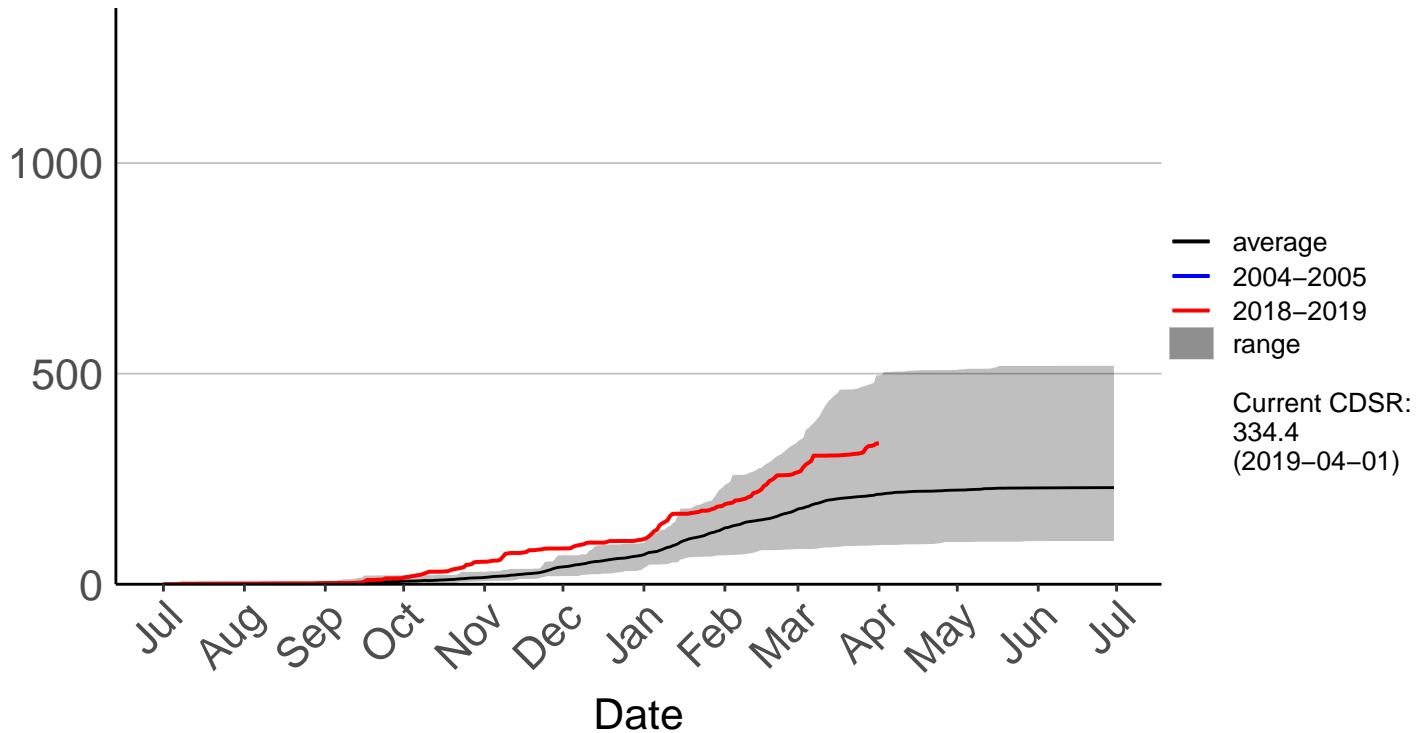

Westlawn Raws

Cumulative Fire Severity Rating