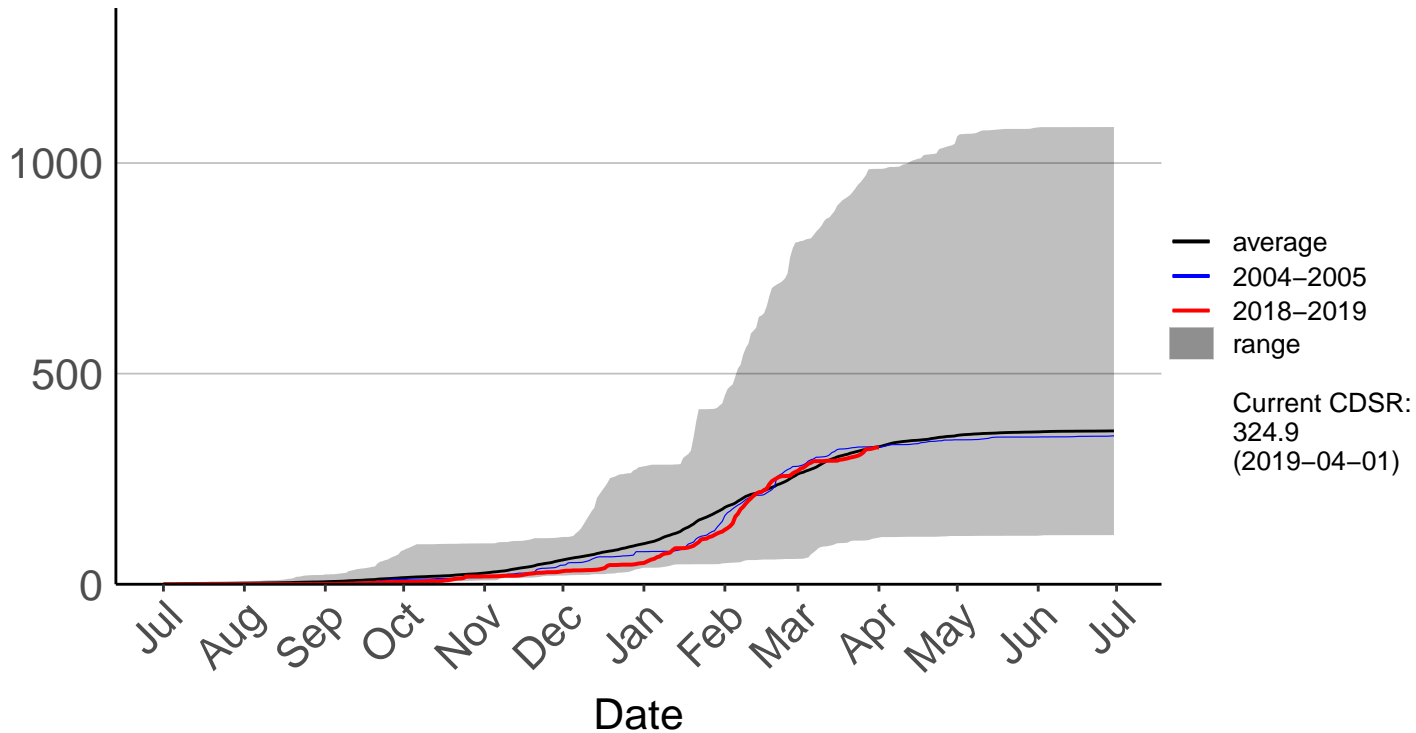

Raumai Raws

Cumulative Fire Severity Rating