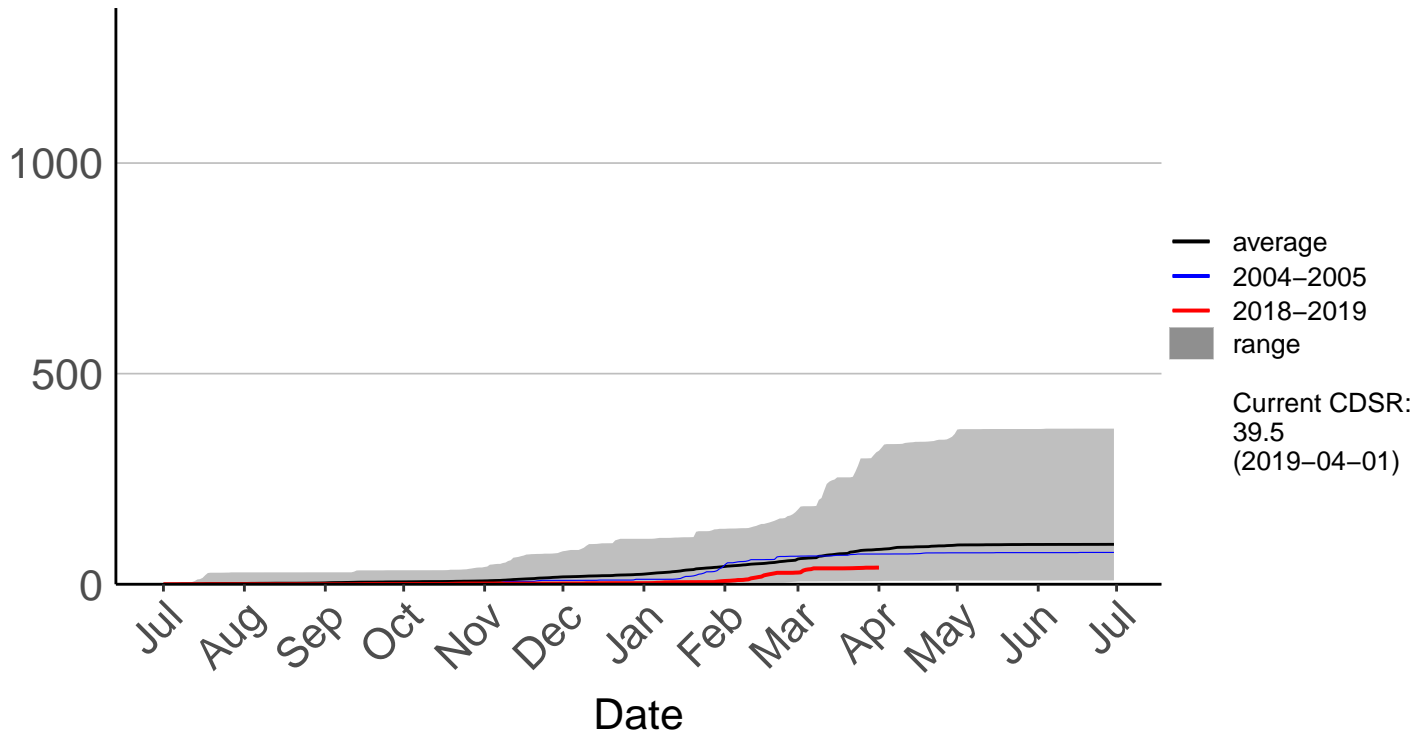

Cumulative Fire Severity Rating

Matarawa Raws

Cumulative Fire Severity Rating

National Park Raws

Cumulative Fire Severity Rating

Ngahere Park Raws

Cumulative Fire Severity Rating

Ngamatea Raws