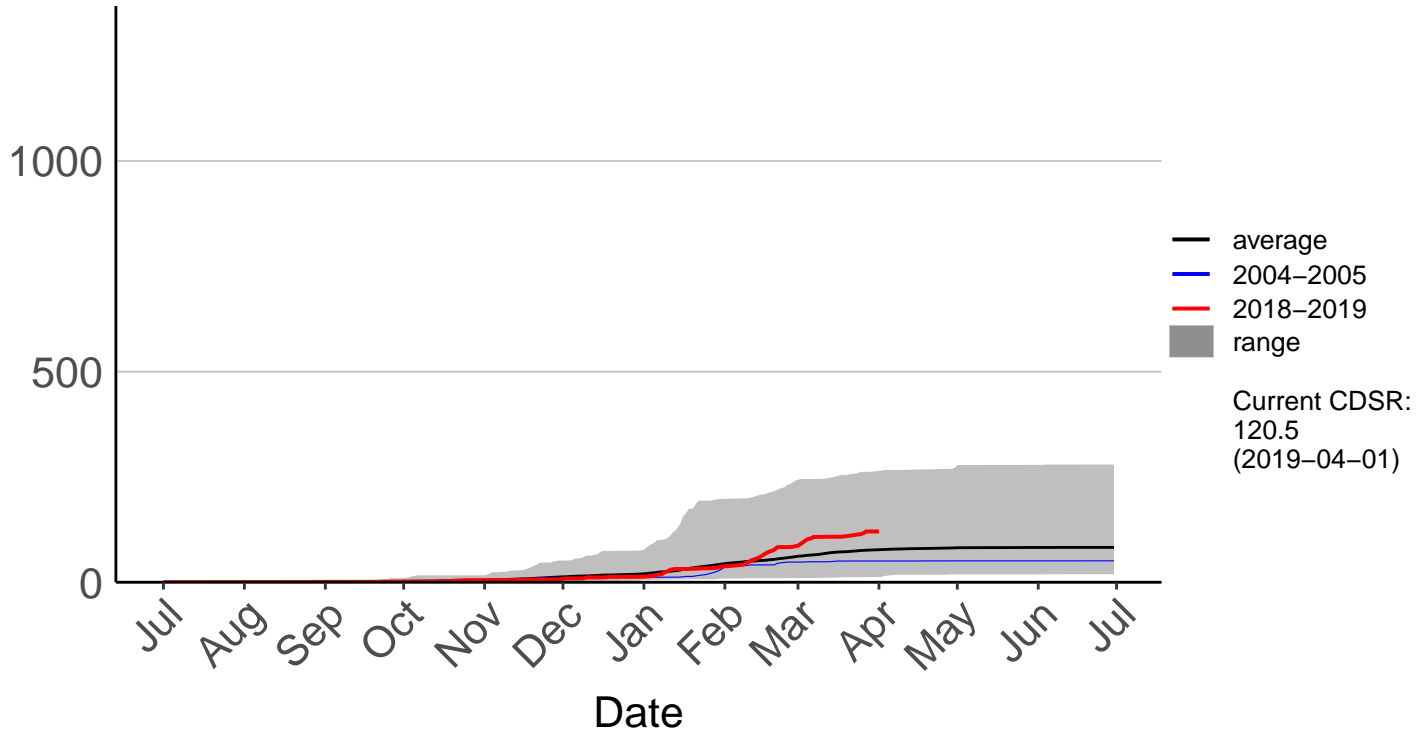

Waimarino Forest Raws

Cumulative Fire Severity Rating