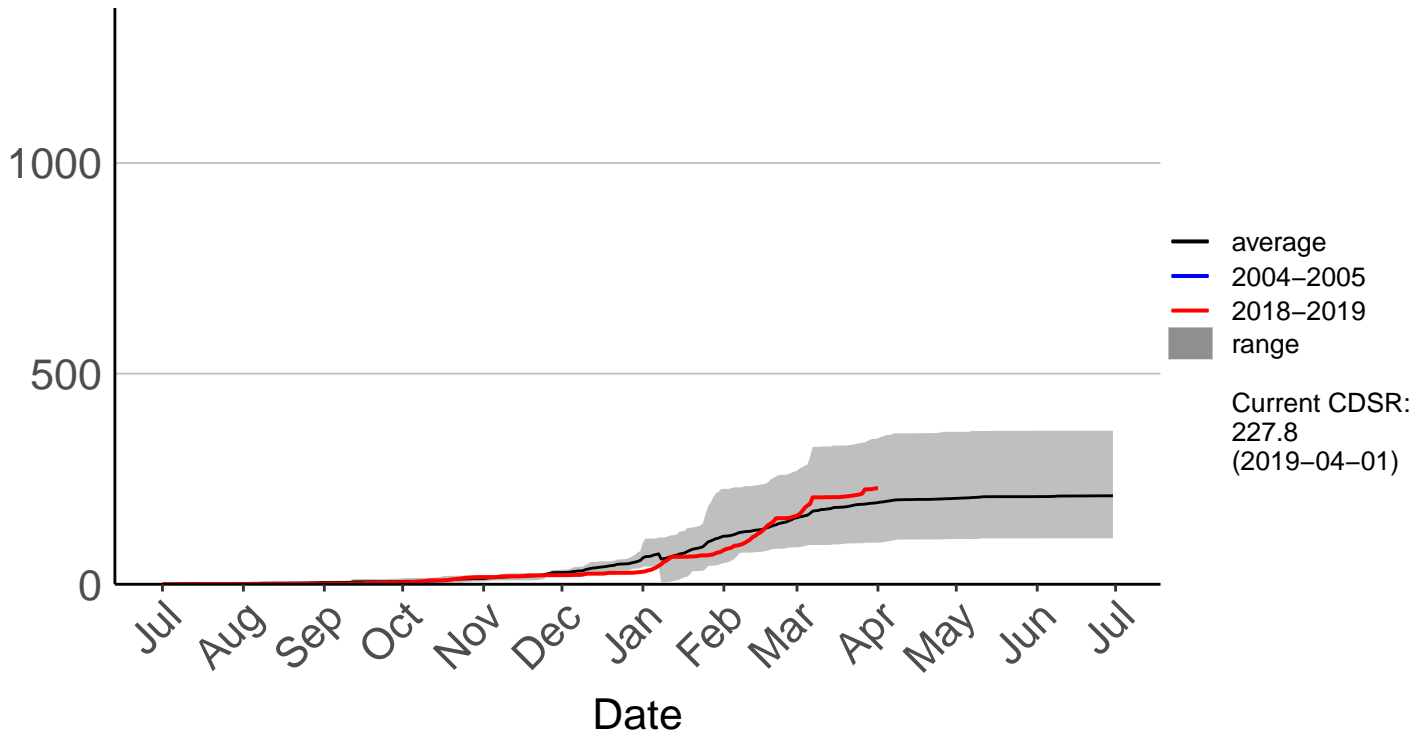

Waiouru Airstrip Aws

Cumulative Fire Severity Rating