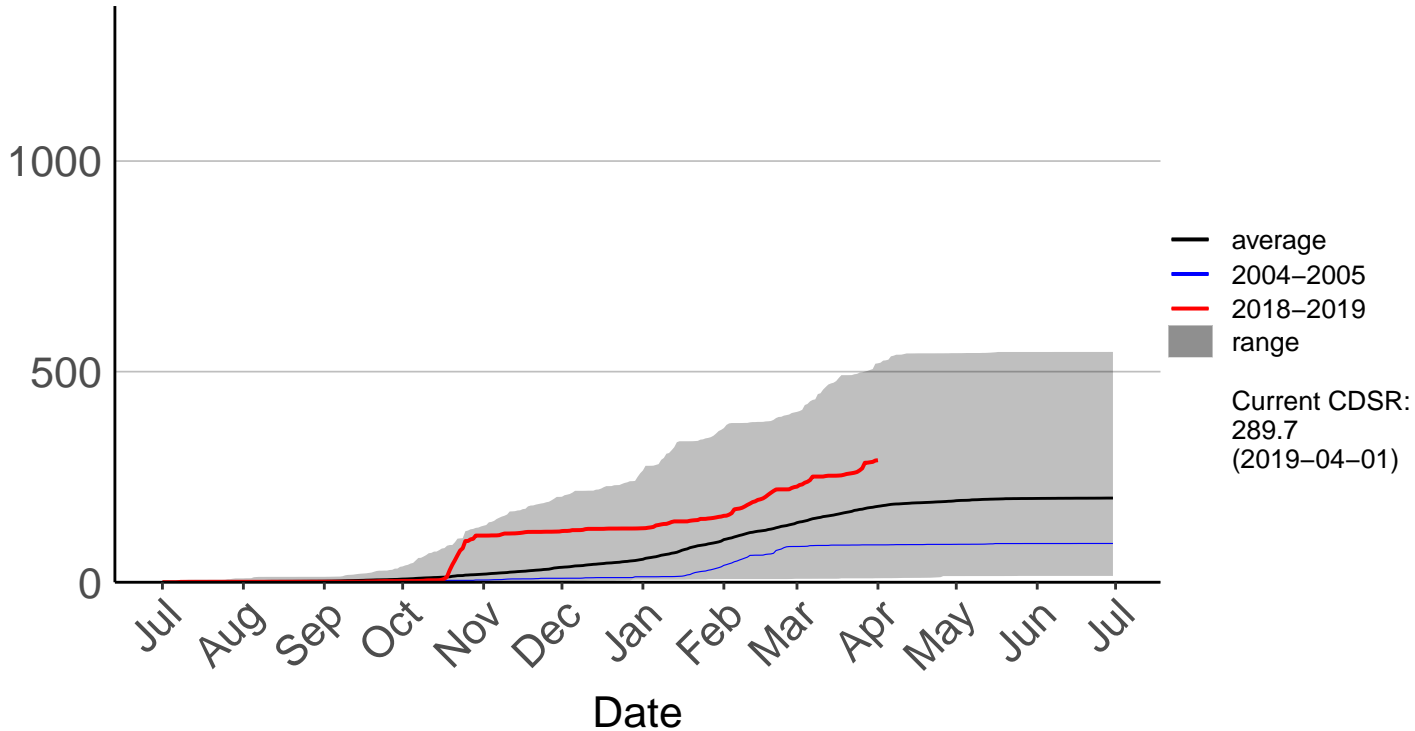

Cumulative Fire Severity Rating

Raumai Raws

Cumulative Fire Severity Rating

Tapuae Raws

Cumulative Fire Severity Rating

Tarn Track Raws

Cumulative Fire Severity Rating

Three Kings Raws