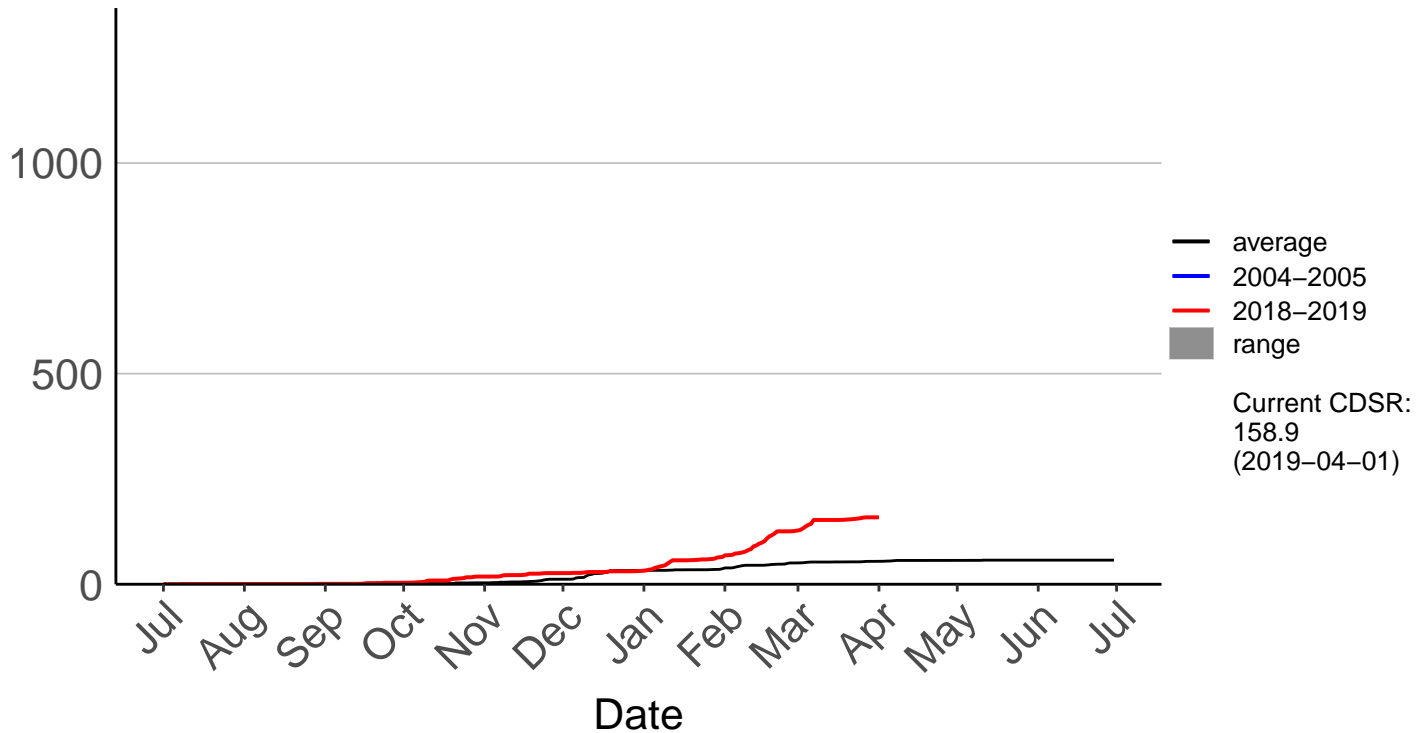

Cumulative Fire Severity Rating

Raumai Raws

Cumulative Fire Severity Rating

Tapuae Raws

Cumulative Fire Severity Rating

Tarn Track Raws

Cumulative Fire Severity Rating

Three Kings Raws