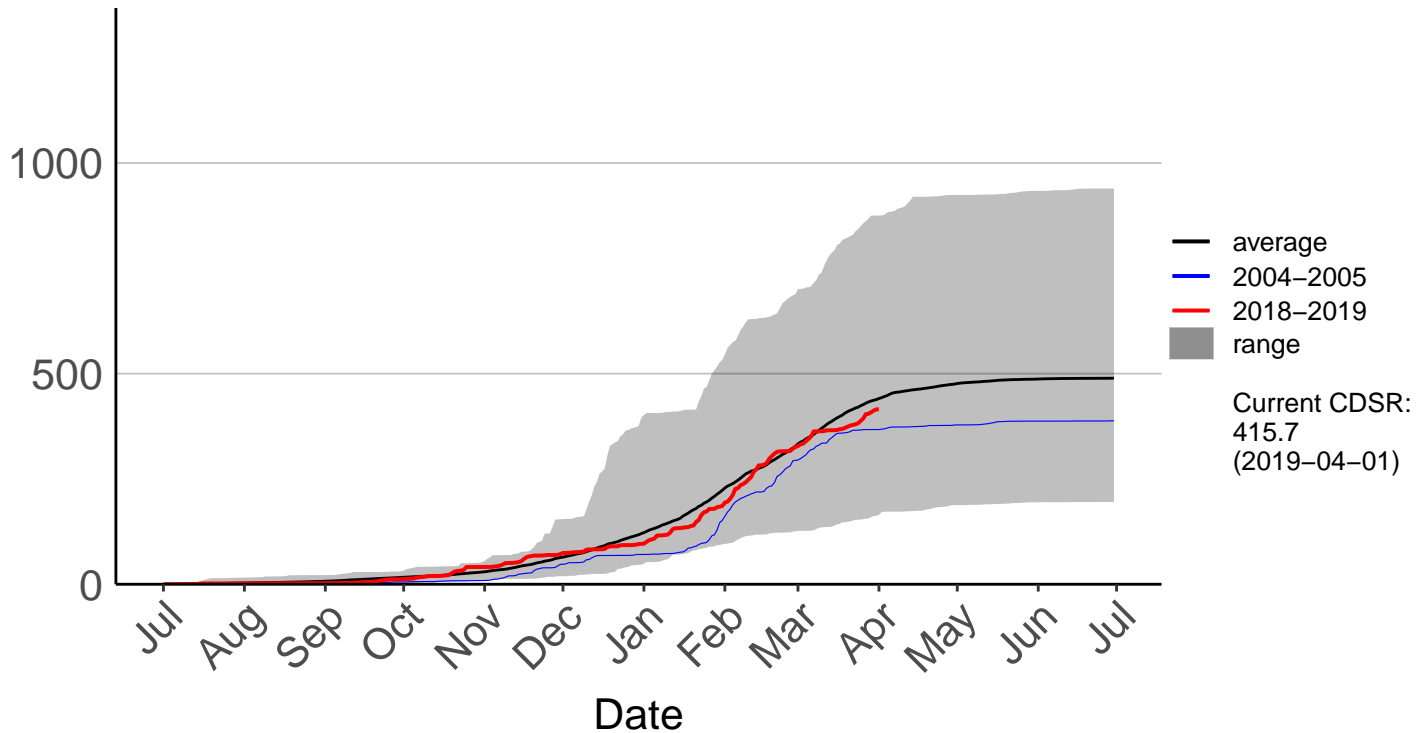

Cumulative Fire Severity Rating

Pahiatua Ews

Cumulative Fire Severity Rating

Palmerston North SYNOP

Cumulative Fire Severity Rating

Paradise Valley Raws

Cumulative Fire Severity Rating

Ranana Raws