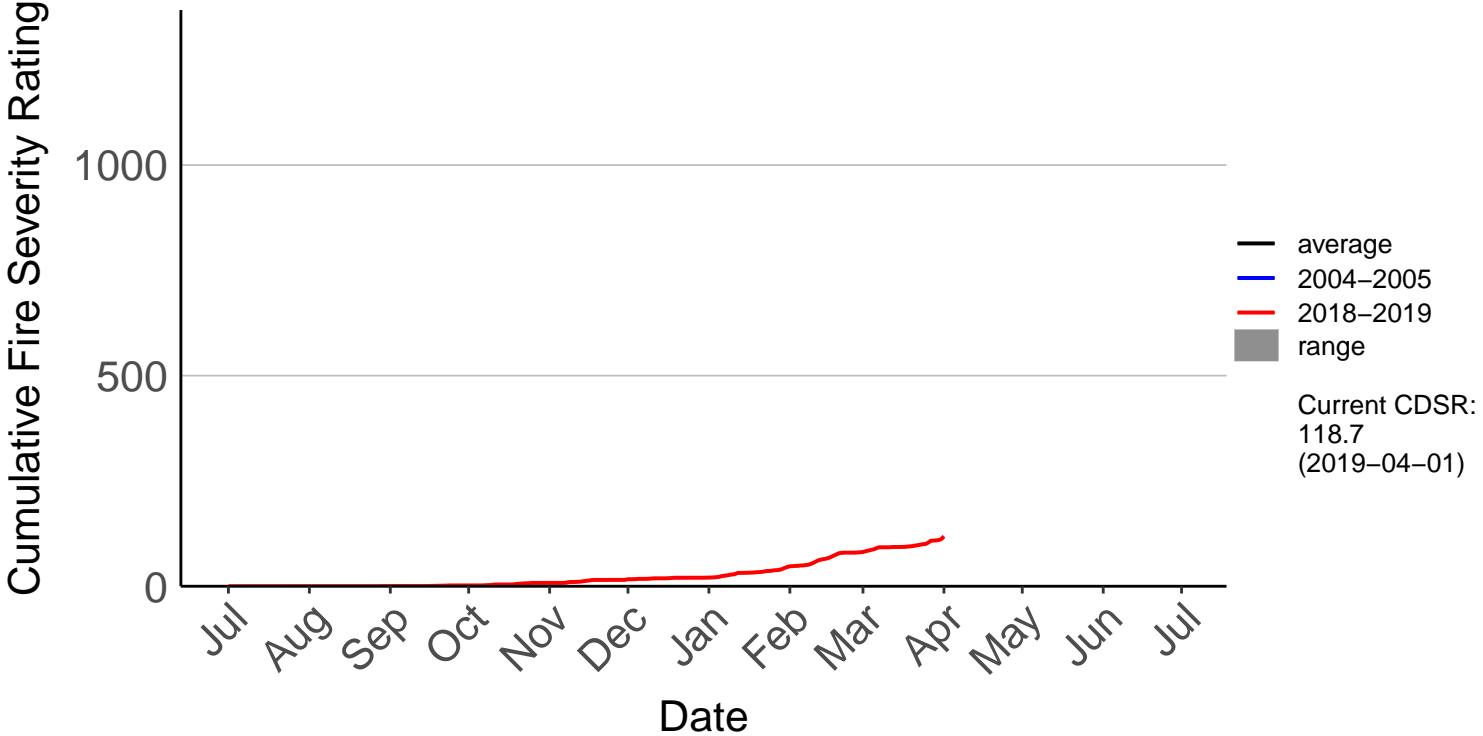

Desert Road Summit Raws

Cumulative Fire Severity Rating

Feilding Raws

Cumulative Fire Severity Rating

Hunterville Raws

Kirikau Raws

Cumulative Fire Severity Rating

Levin Aws