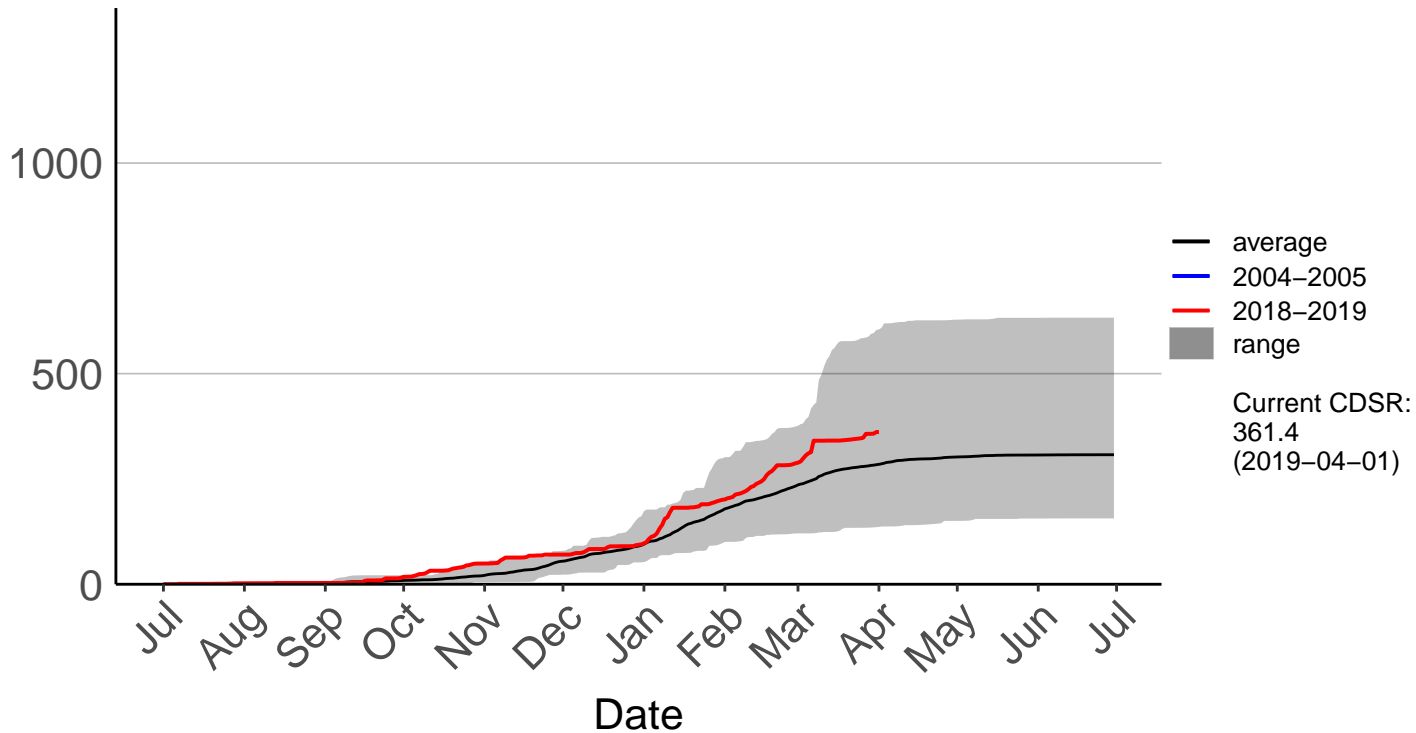

Desert Road Summit Raws

Cumulative Fire Severity Rating