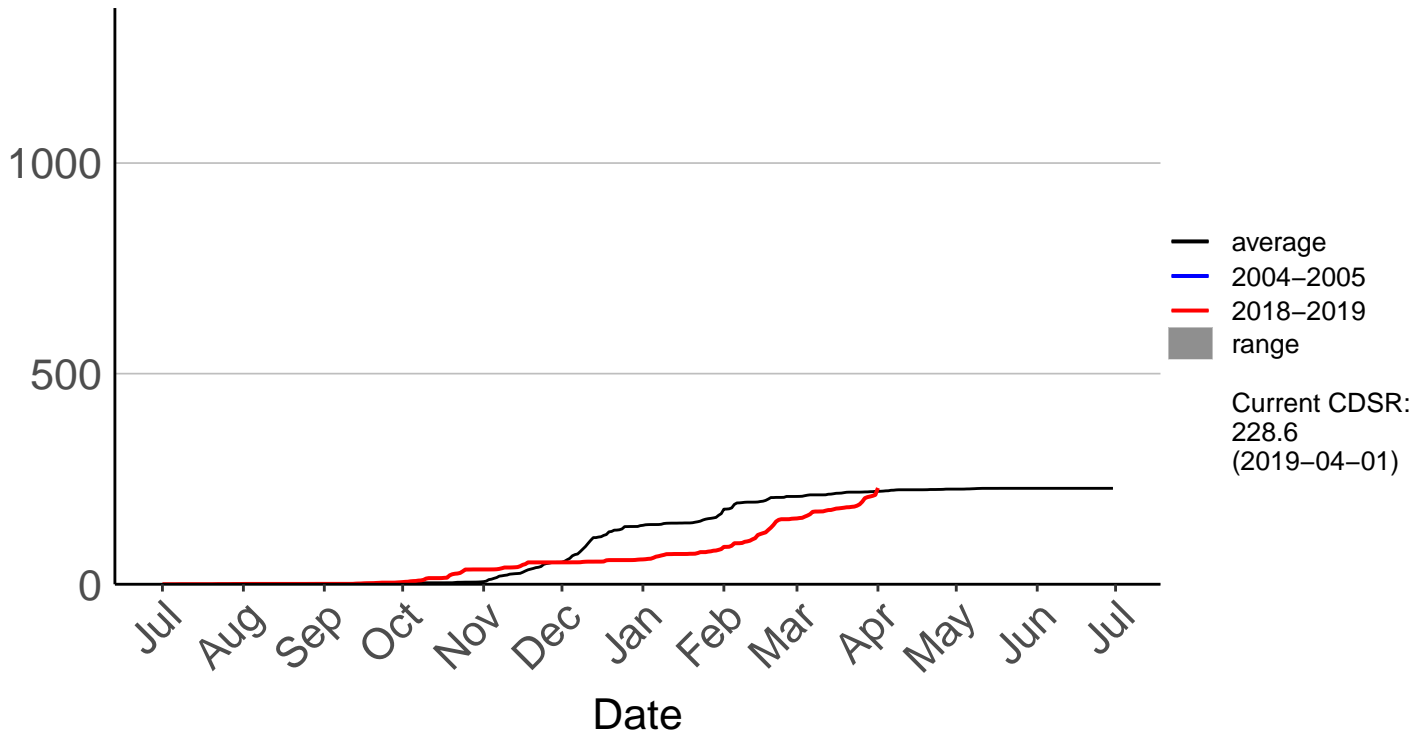

Akitio Ews

Cumulative Fire Severity Rating

Alfredton Raws – DISCONTINUED

Cumulative Fire Severity Rating

Alfredton South Raws

Cumulative Fire Severity Rating

Dannevirke Ews

Cumulative Fire Severity Rating