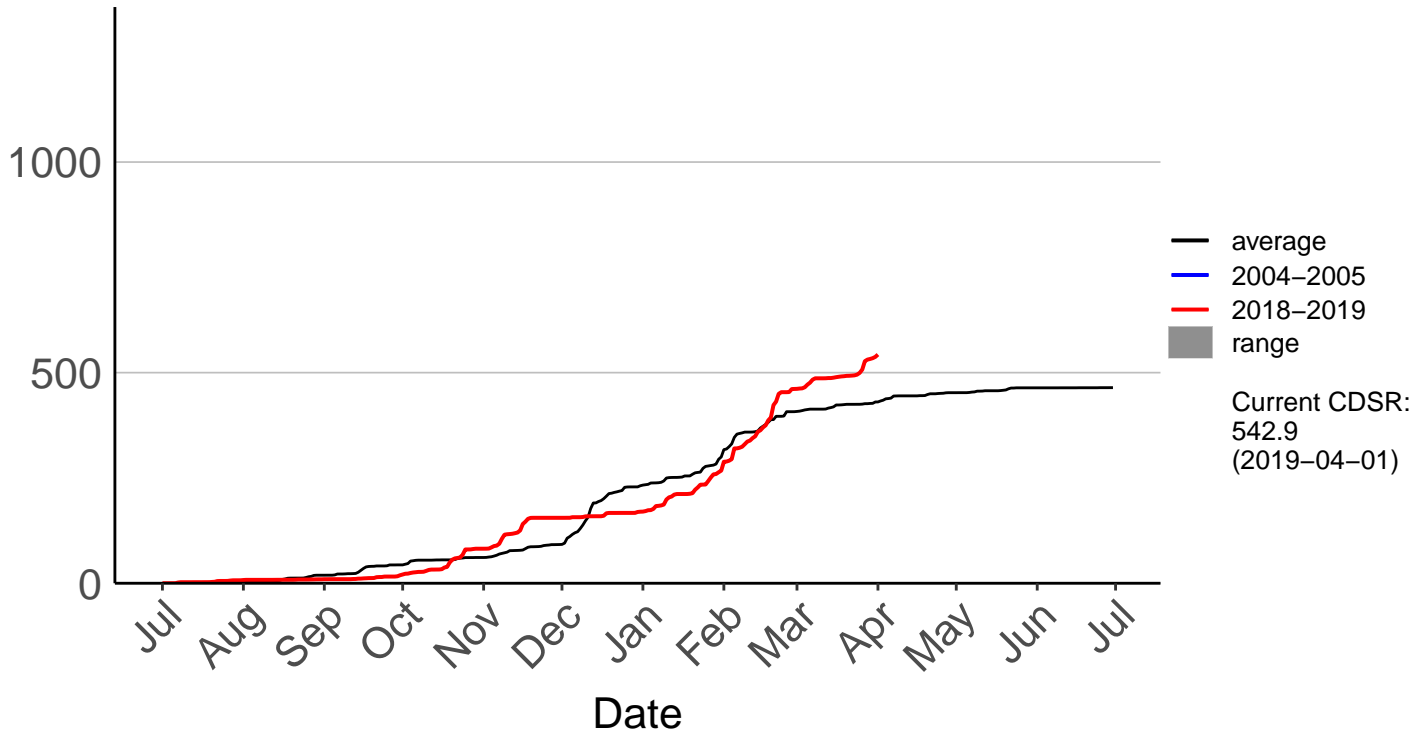

Cumulative Fire Severity Rating

Waimarino Forest Raws

Cumulative Fire Severity Rating

Waione East Raws

Cumulative Fire Severity Rating

Waione Raws – DISCONTINUED

Cumulative Fire Severity Rating

Waiouru Airstrip Aws