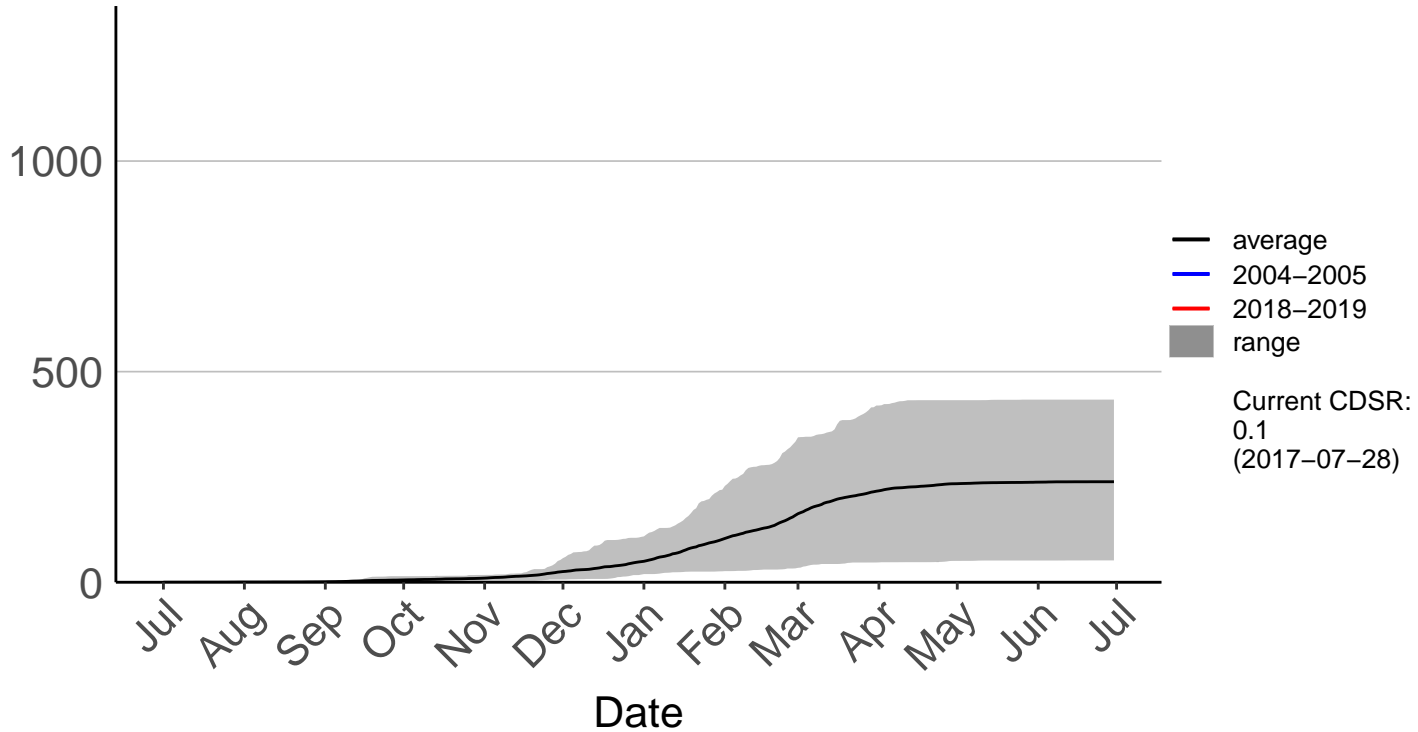

Akitio Ews

Cumulative Fire Severity Rating

Alfredton Raws – DISCONTINUED

Cumulative Fire Severity Rating

Alfredton South Raws

Cumulative Fire Severity Rating

Dannevirke Ews

Cumulative Fire Severity Rating