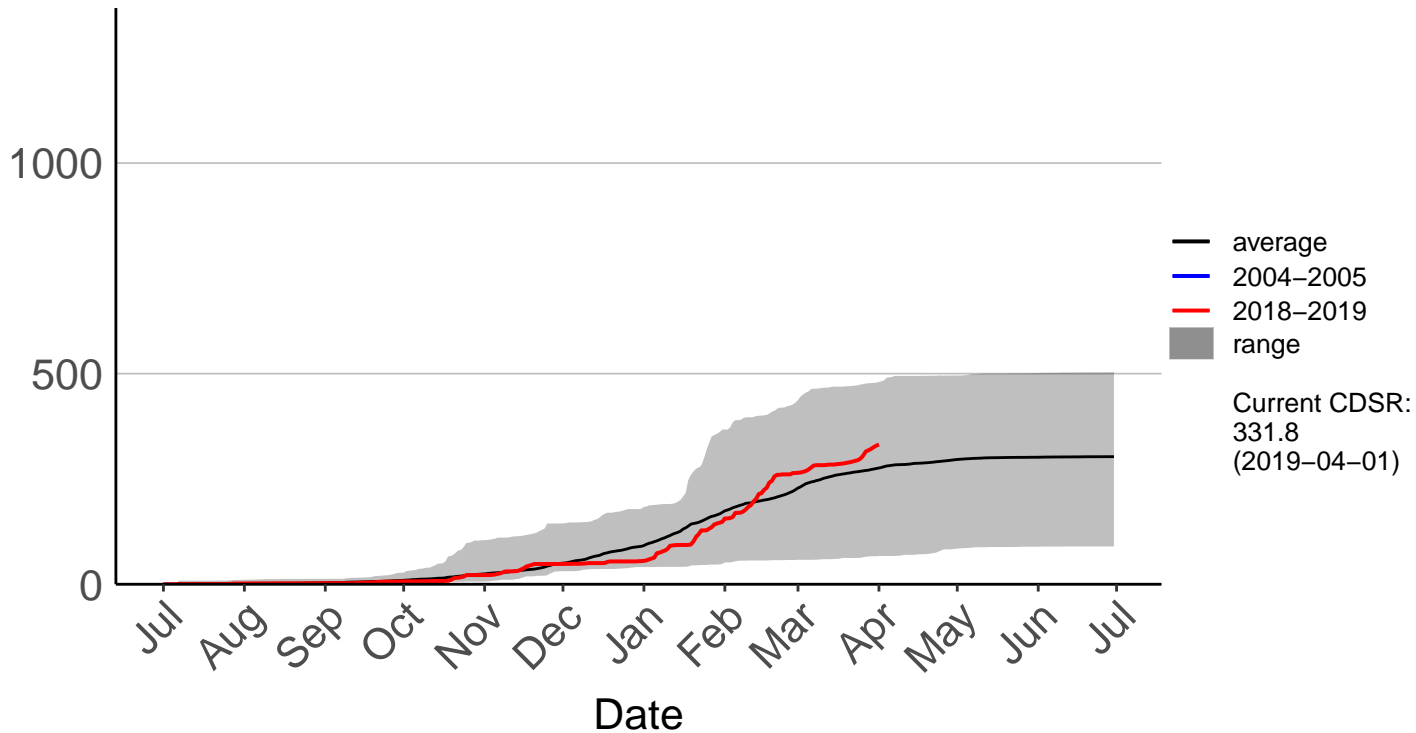

Akitio Ews

Cumulative Fire Severity Rating

Alfredton Raws – DISCONTINUED

Cumulative Fire Severity Rating

Alfredton South Raws

Cumulative Fire Severity Rating

Dannevirke Ews

Cumulative Fire Severity Rating