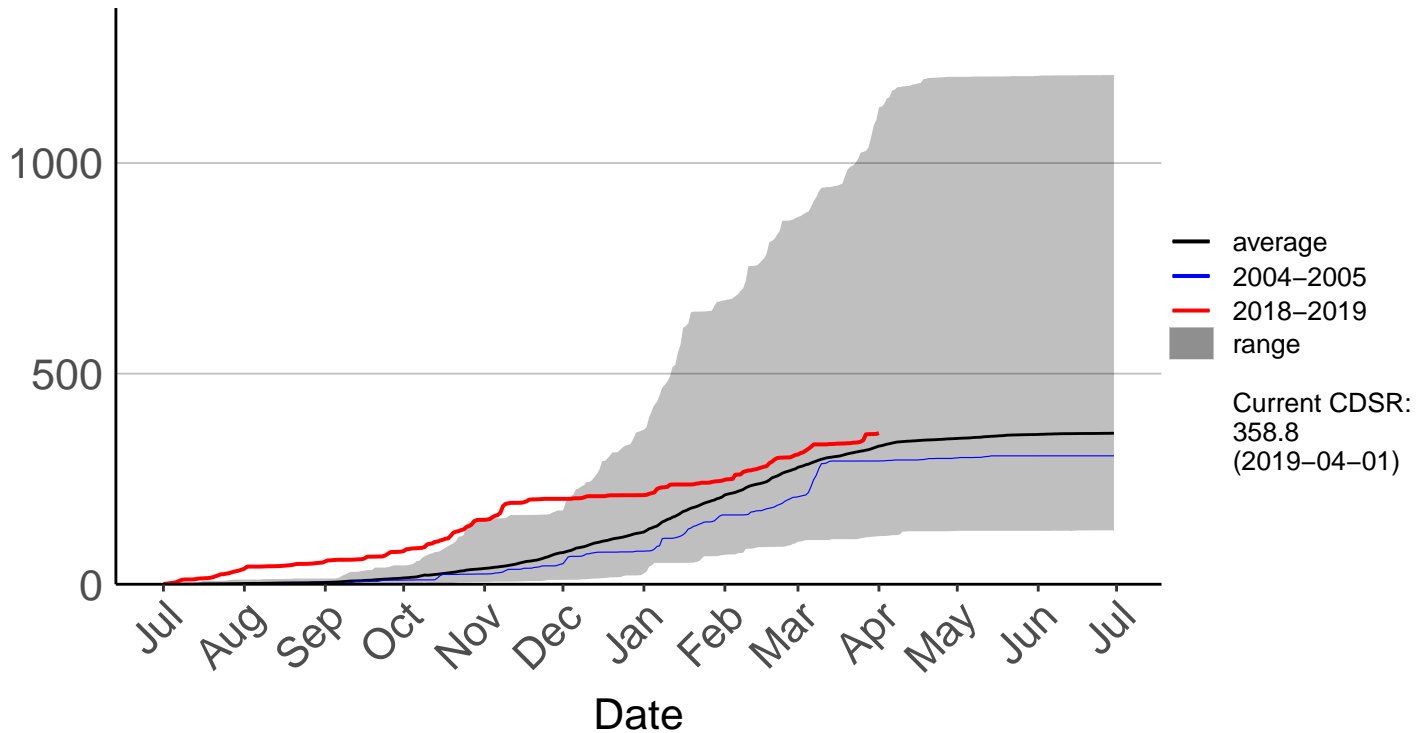

Ngamatea Raws

Cumulative Fire Severity Rating