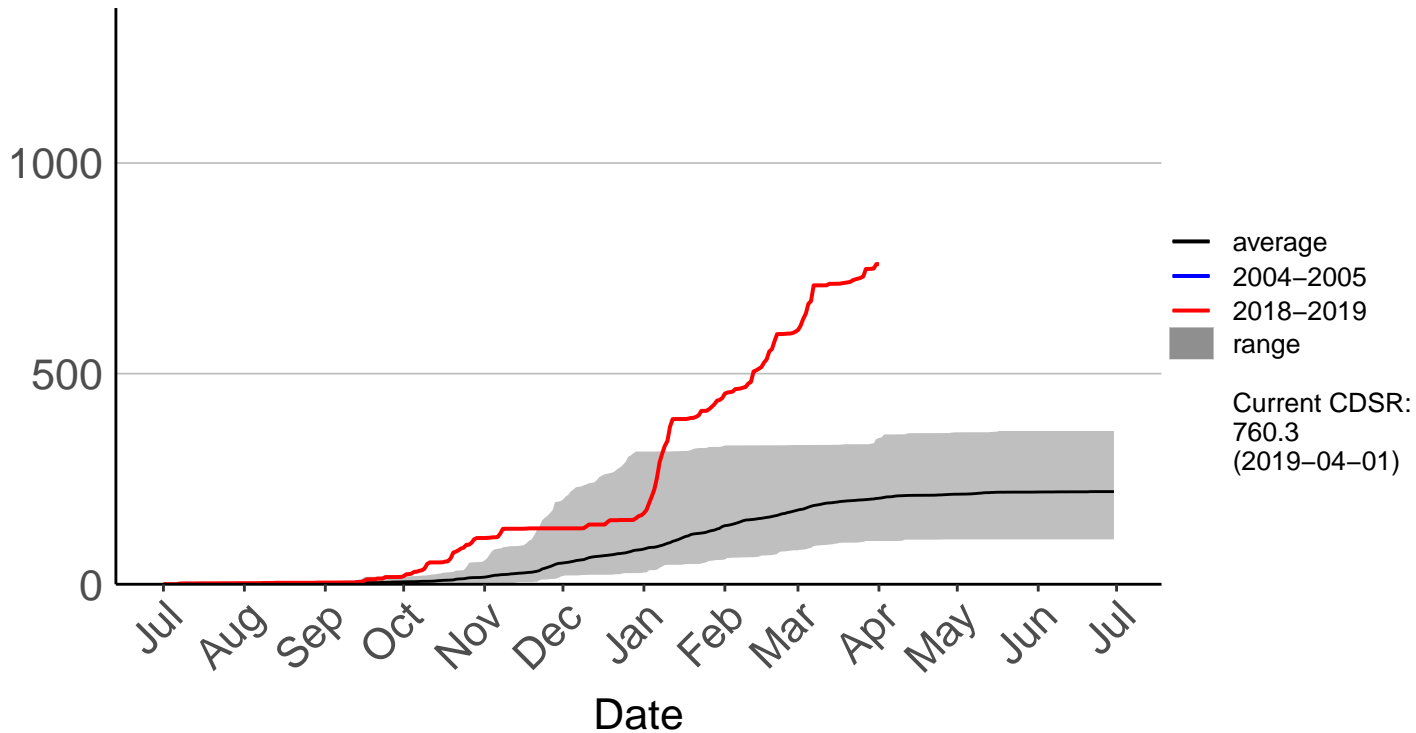

Three Kings Raws

Cumulative Fire Severity Rating