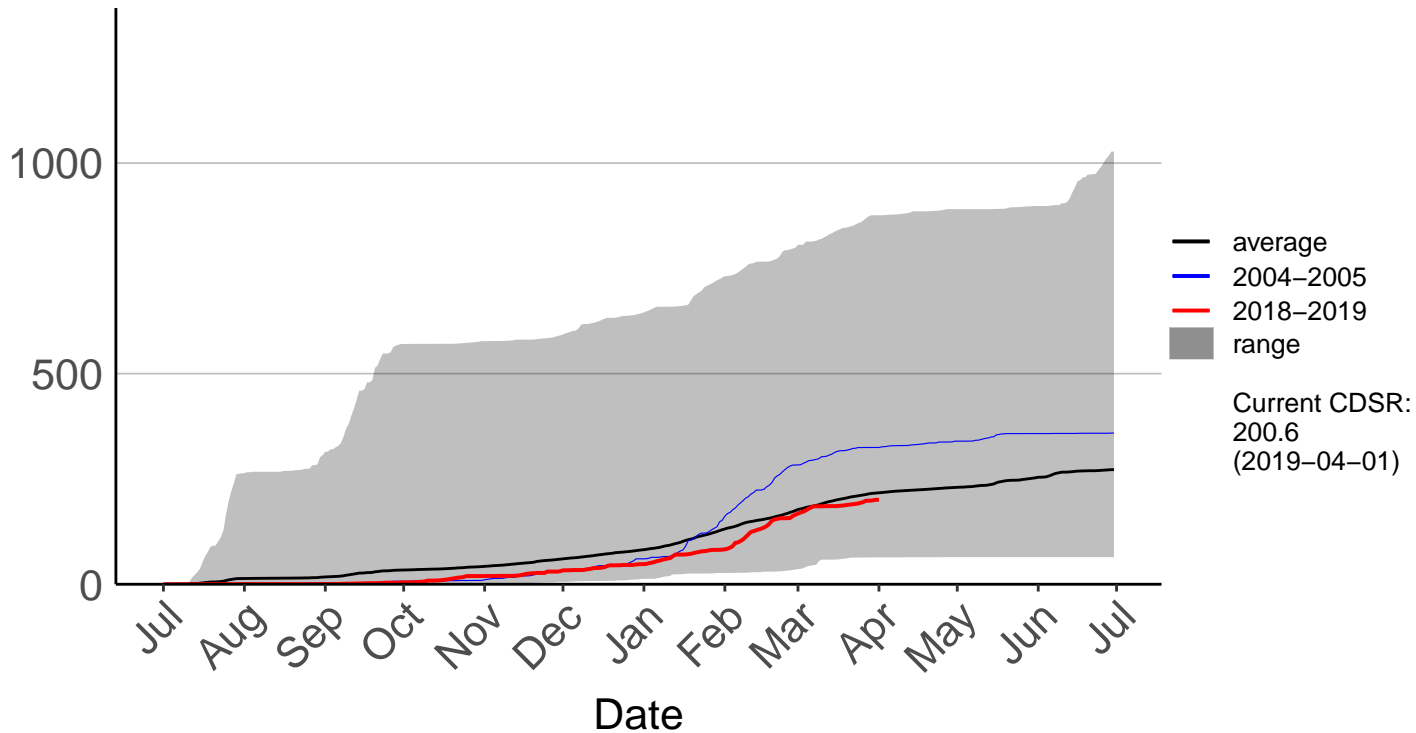

Waitarere Forest Raws

Cumulative Fire Severity Rating