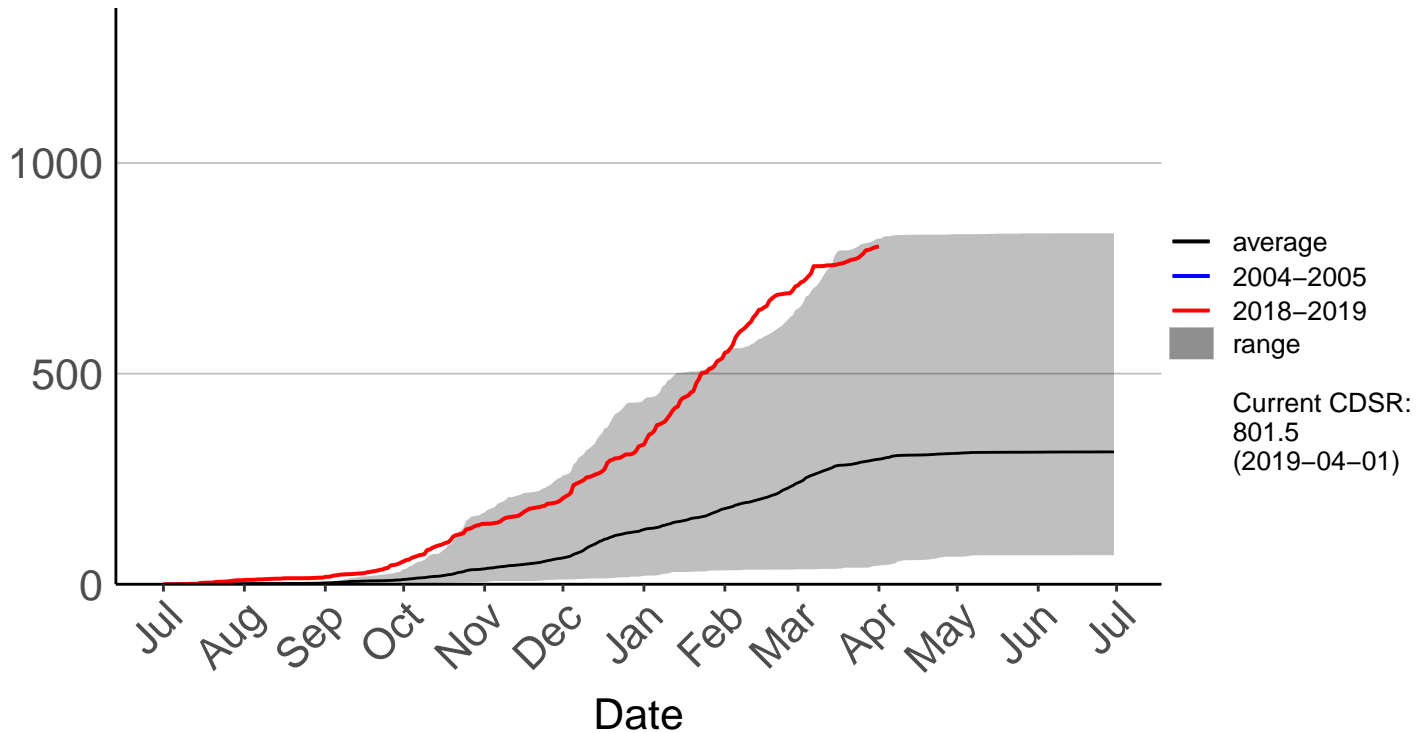

Cumulative Fire Severity Rating

Matarawa Raws

Cumulative Fire Severity Rating

National Park Raws

Cumulative Fire Severity Rating

Ngahere Park Raws

Cumulative Fire Severity Rating

Ngamatea Raws