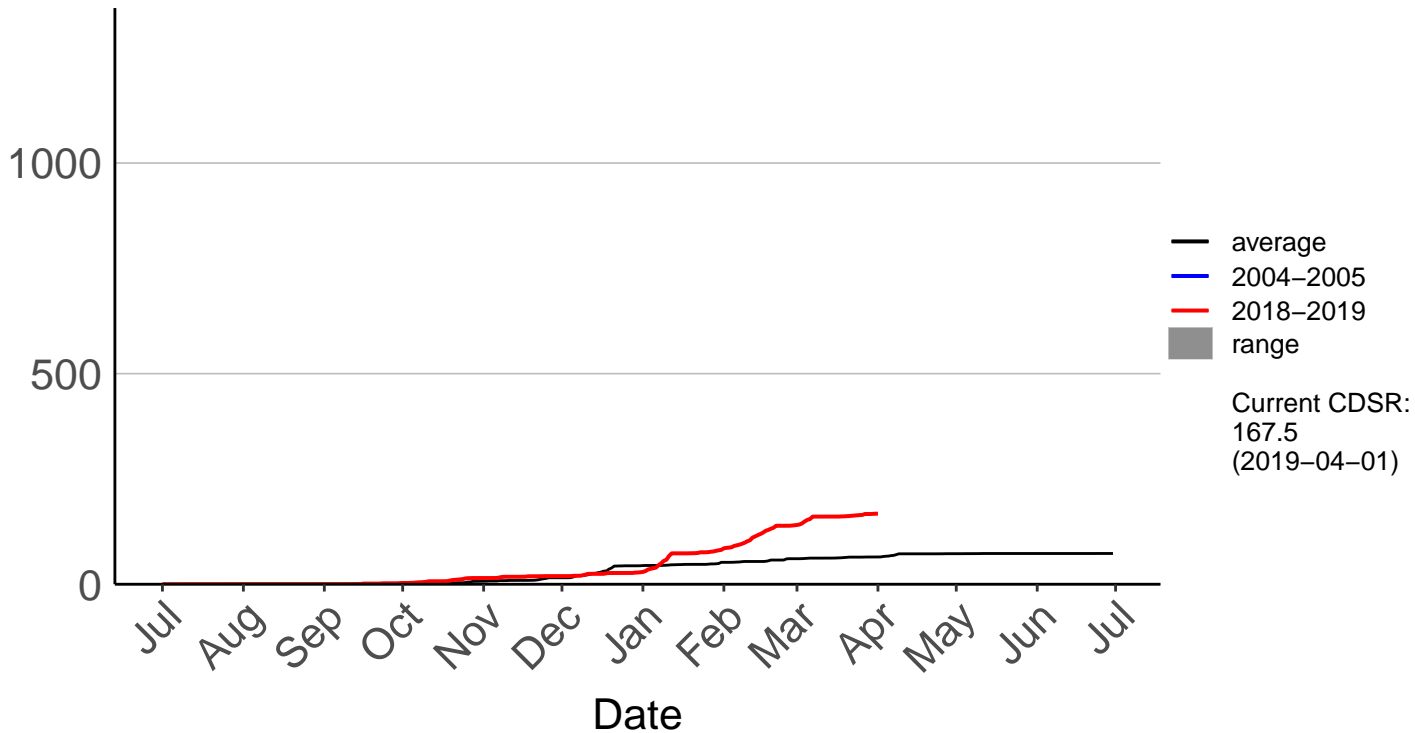

Cumulative Fire Severity Rating

Pahiatua Ews

Cumulative Fire Severity Rating

Palmerston North SYNOP

Cumulative Fire Severity Rating

Paradise Valley Raws

Cumulative Fire Severity Rating

Ranana Raws