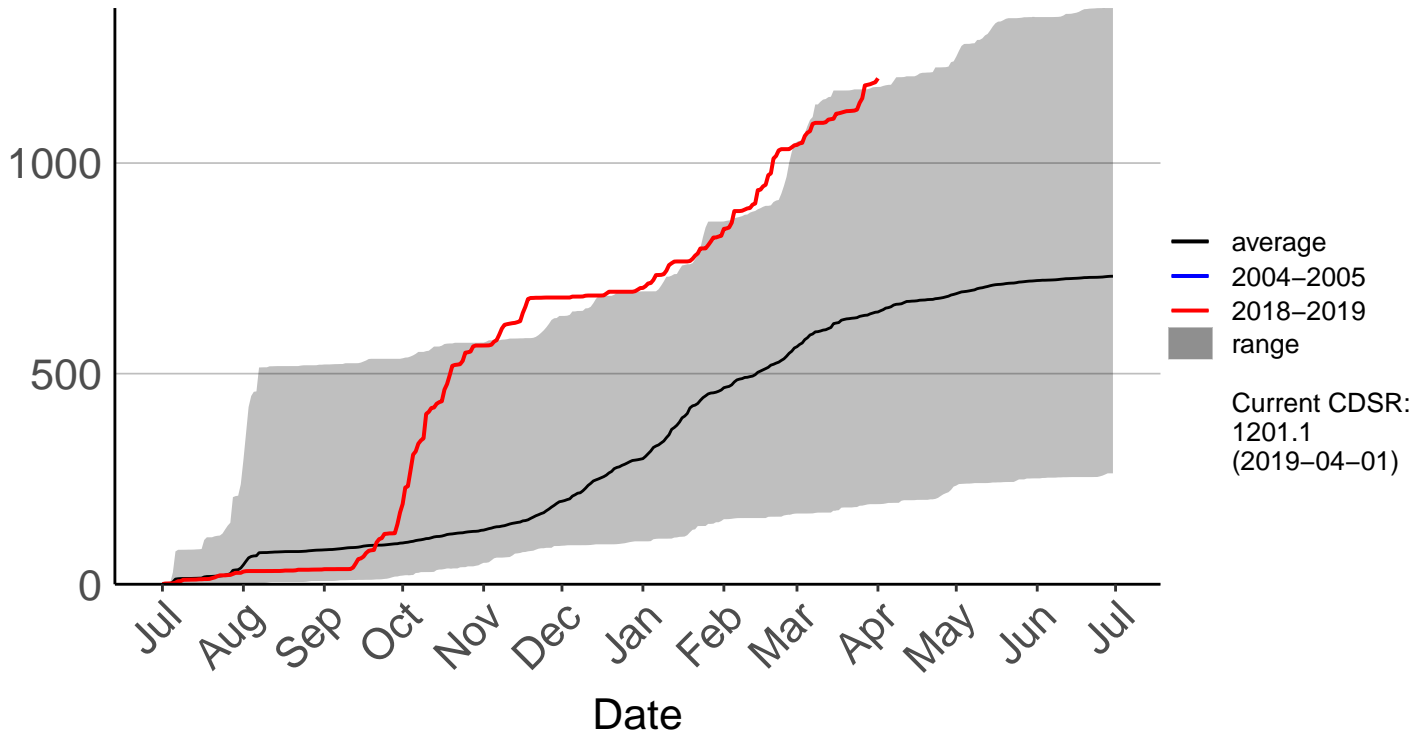

Akitio Ews

Cumulative Fire Severity Rating

Alfredton Raws – DISCONTINUED

Cumulative Fire Severity Rating

Alfredton South Raws

Cumulative Fire Severity Rating

Dannevirke Ews

Cumulative Fire Severity Rating