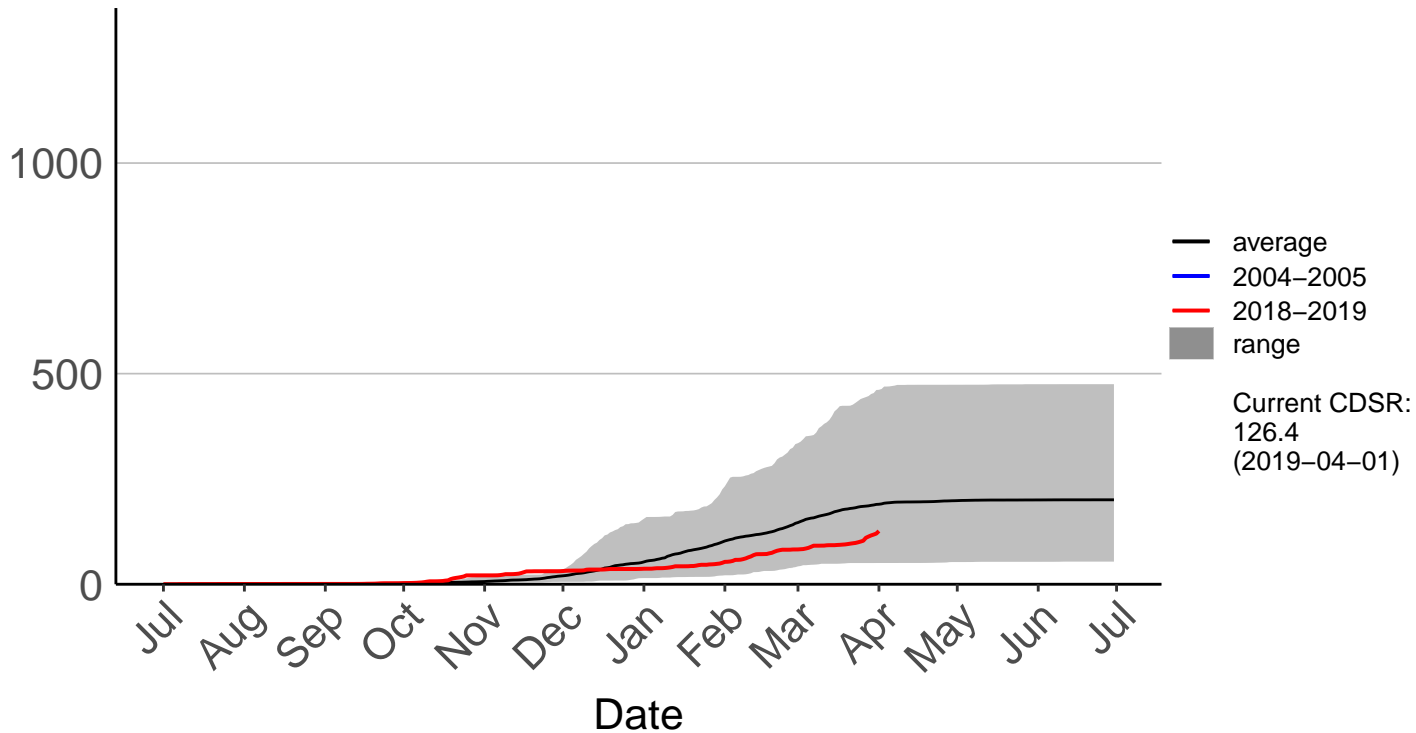

Pahiatua Ews

Cumulative Fire Severity Rating