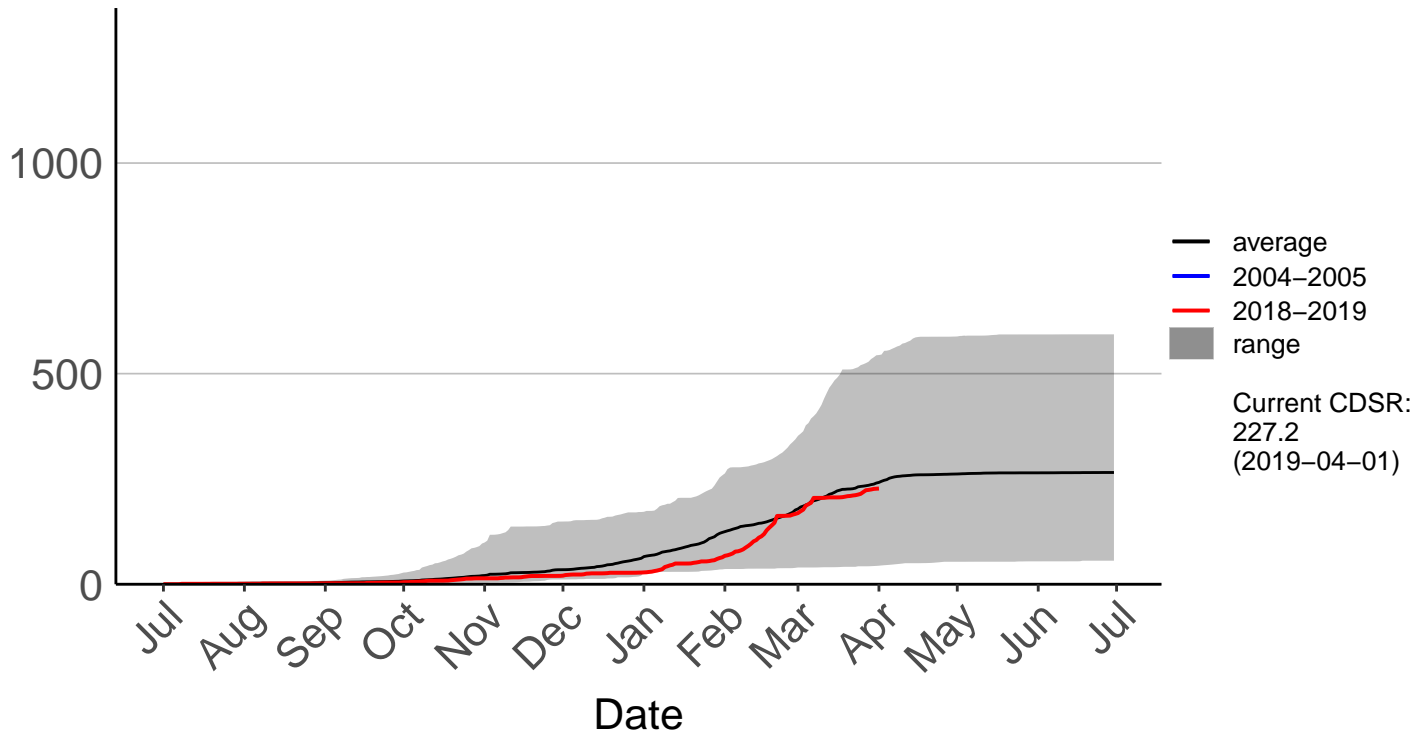

Whangaehu Raws

Cumulative Fire Severity Rating