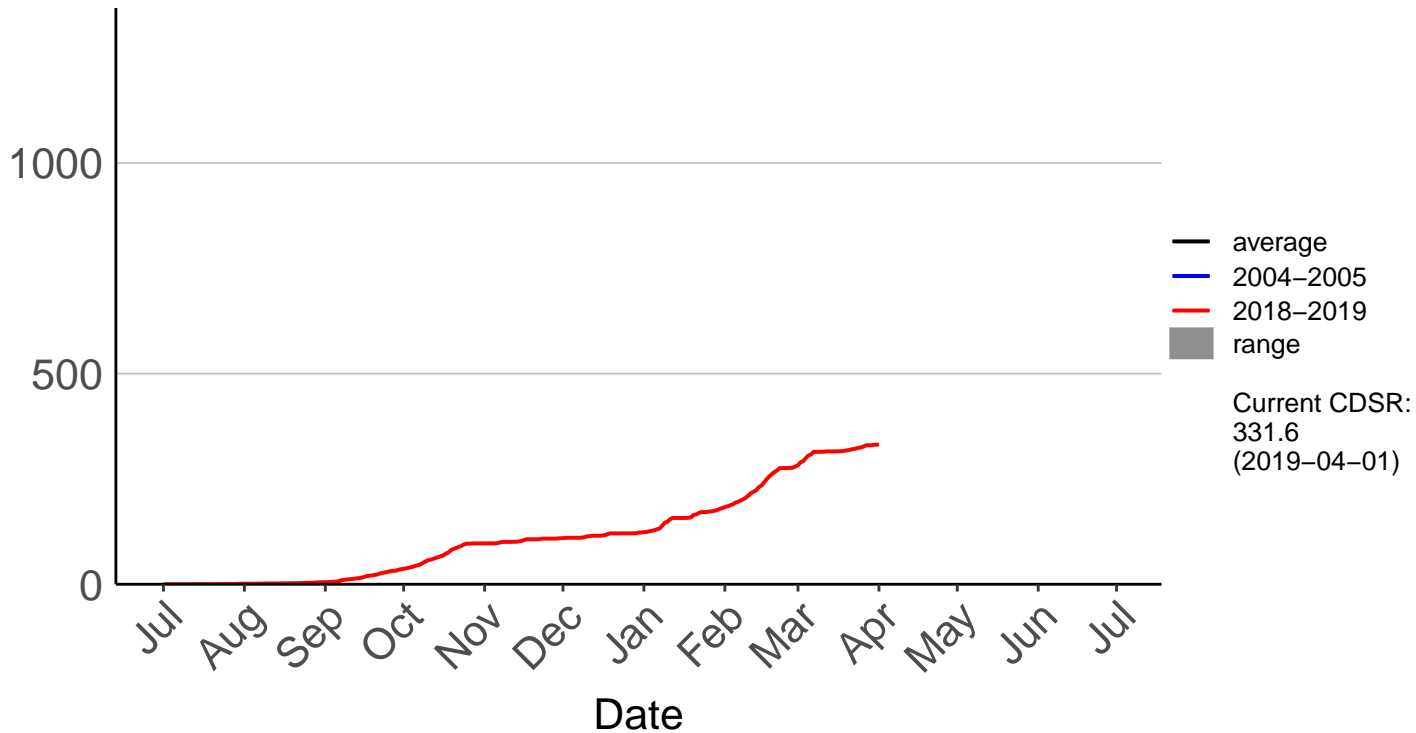

Ranana Raws

Cumulative Fire Severity Rating