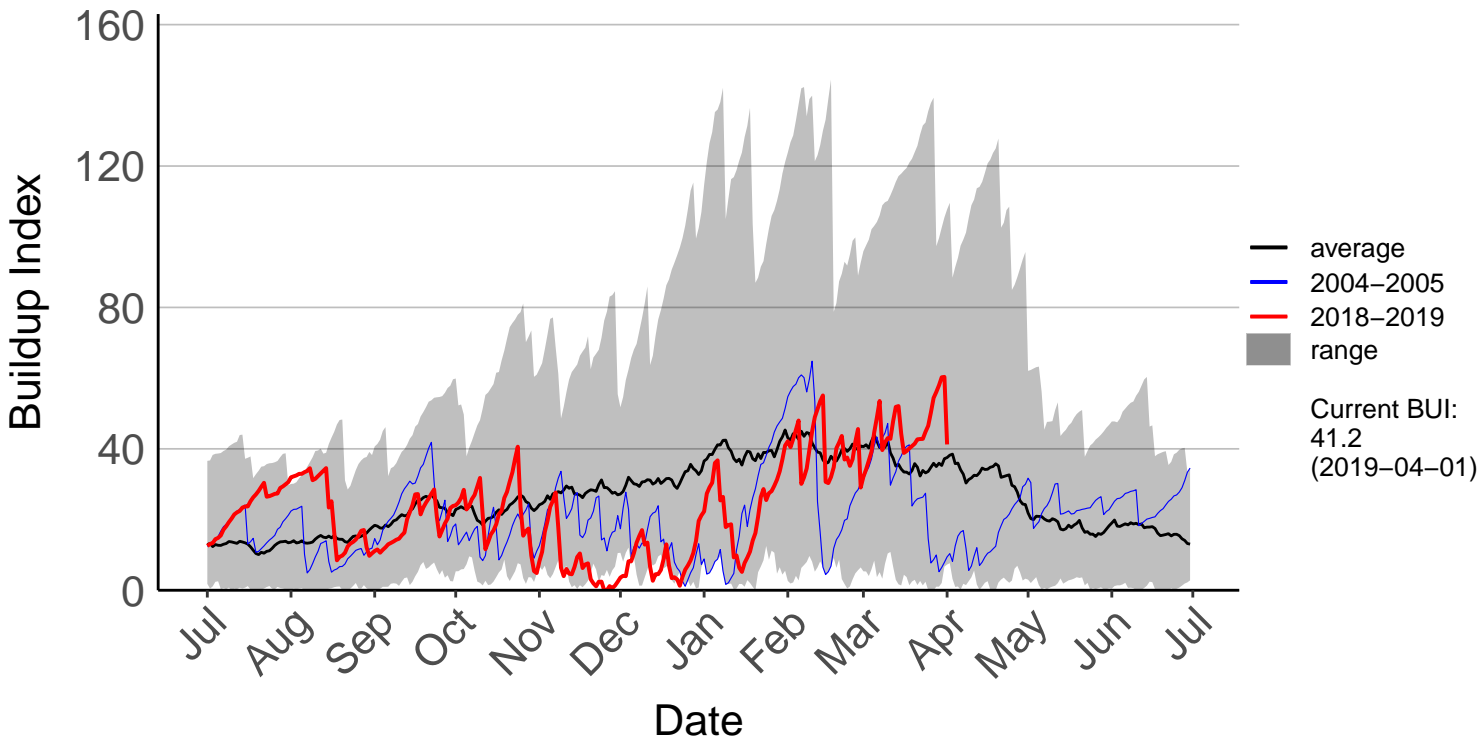

Ashburton Aero Raws

Ashburton Plains 2 Raws

Cannington Raws

Cattle Creek Raws

Clayton Raws

Geraldine Forest Raws

Glenaan Station Raws

Glentanner Raws

Hakaterere Raws

Mount Cook Ews

Mount Somers Raws

Pukaki Aero Raws

Tekapo Raws

Timaru Aero SYNOP

Timaru Coastal Raws

Waihaorunga Raws