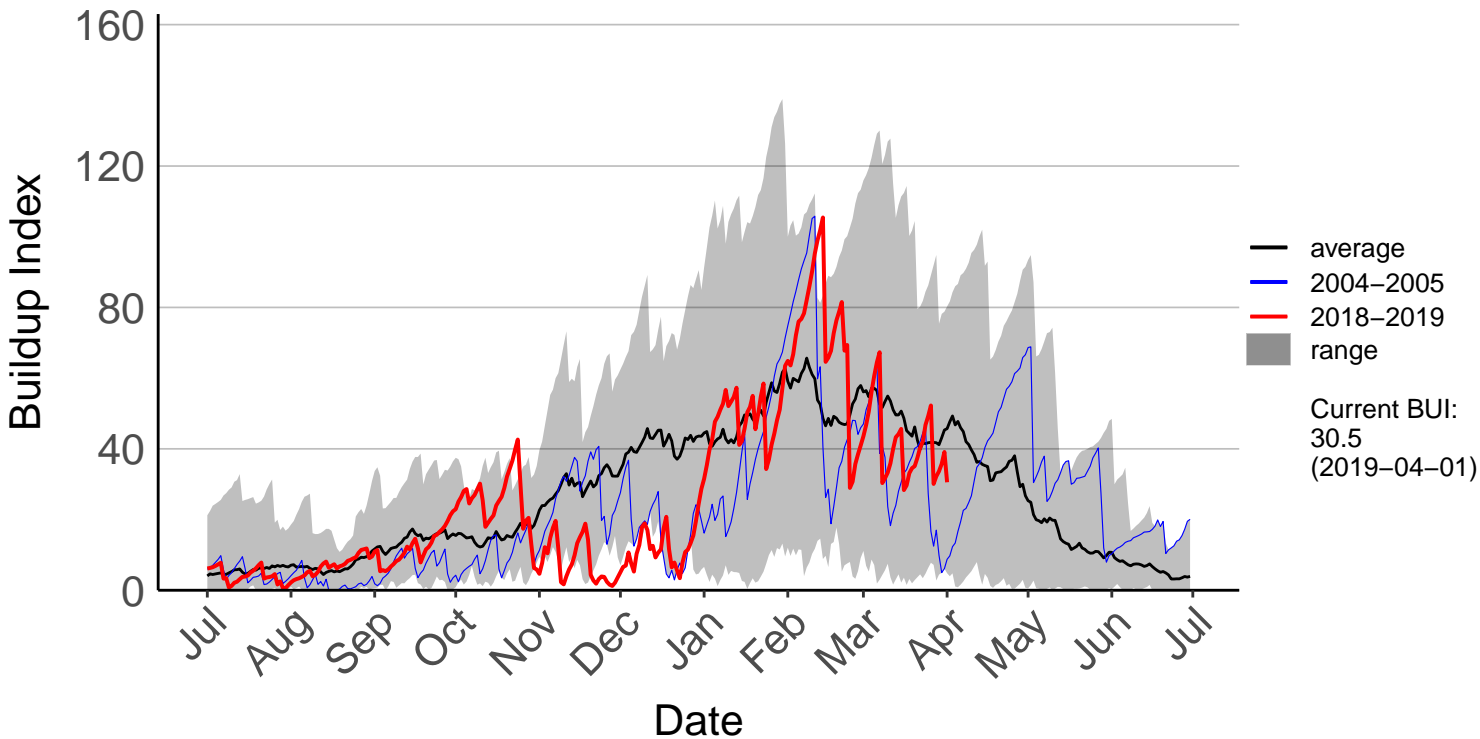

Ashburton Aero Raws

Ashburton Plains 2 Raws

Cannington Raws

Cattle Creek Raws

Clayton Raws

Geraldine Forest Raws

Glenaan Station Raws

Glentanner Raws

Hakaterere Raws

Mount Cook Ews

Mount Somers Raws

Pukaki Aero Raws

Tekapo Raws

Timaru Aero SYNOP

Timaru Coastal Raws

Waihaorunga Raws