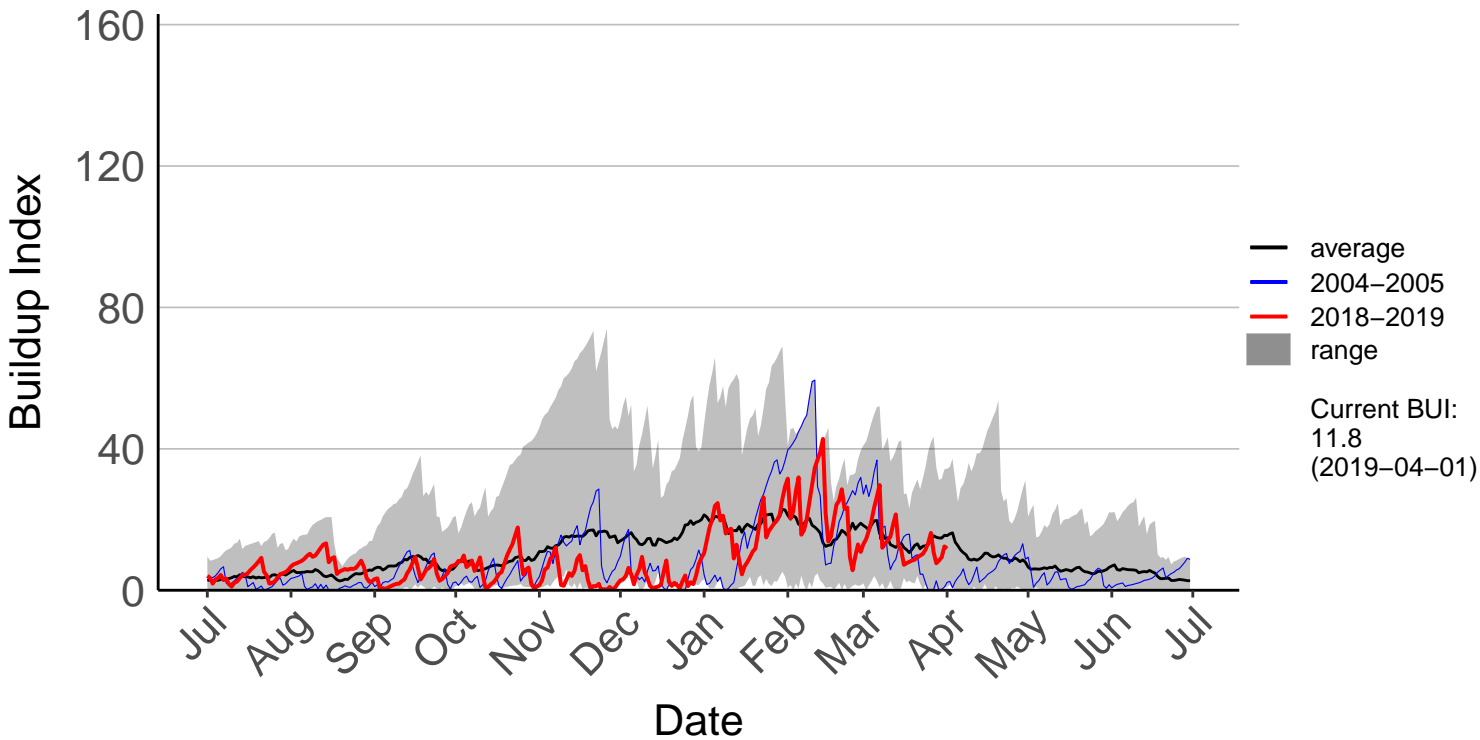

Ashburton Aero Raws

Ashburton Plains 2 Raws

Cannington Raws

Cattle Creek Raws

Clayton Raws

Geraldine Forest Raws

Glenaan Station Raws

Glentanner Raws

Hakaterere Raws

Mount Cook Ews

Mount Somers Raws

Pukaki Aero Raws

Tekapo Raws

Timaru Aero SYNOP

Timaru Coastal Raws

Waihaorunga Raws