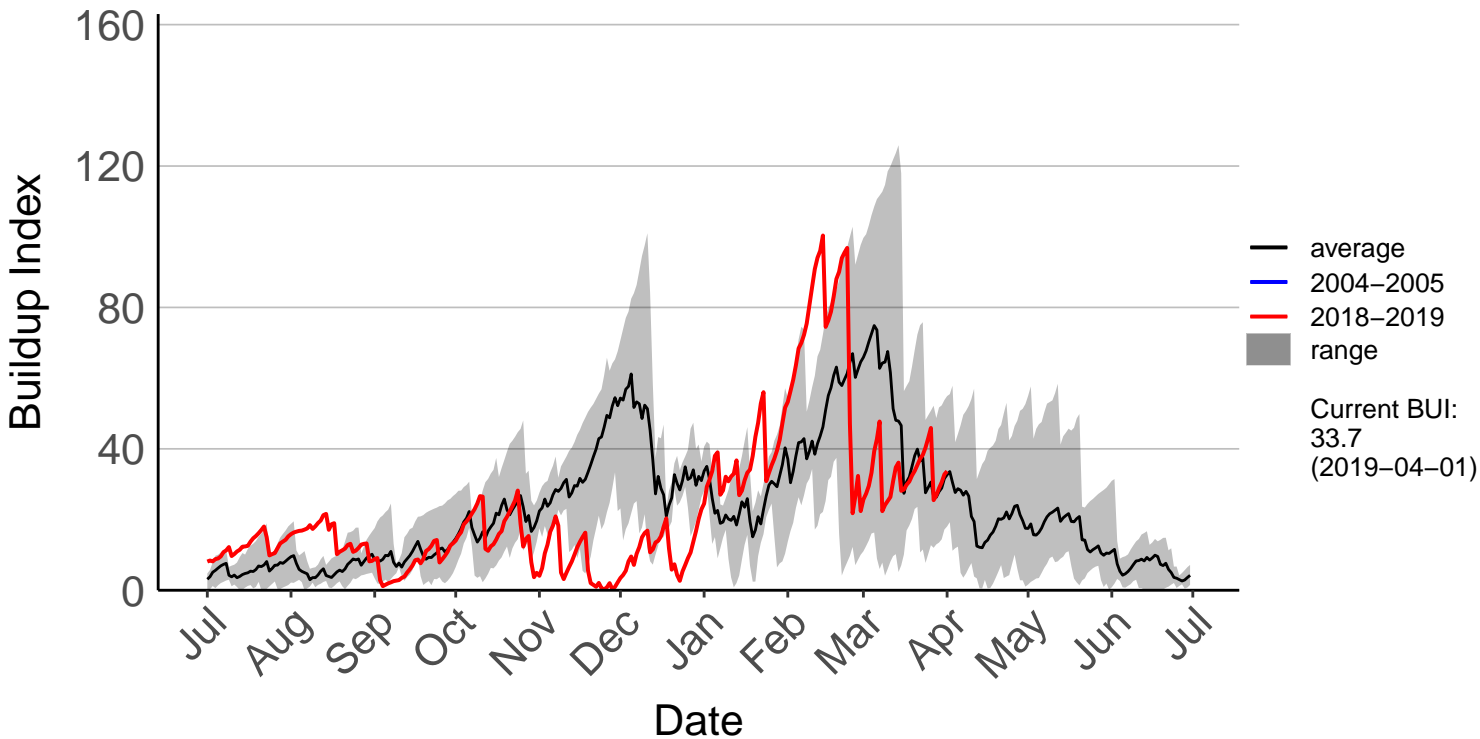

Ashburton Aero Raws

Ashburton Plains 2 Raws

Cannington Raws

Cattle Creek Raws

Clayton Raws

Geraldine Forest Raws

Glenaan Station Raws

Glentanner Raws

Hakaterere Raws

Mount Cook Ews

Mount Somers Raws

Pukaki Aero Raws

Tekapo Raws

Timaru Aero SYNOP

Timaru Coastal Raws

Waihaorunga Raws