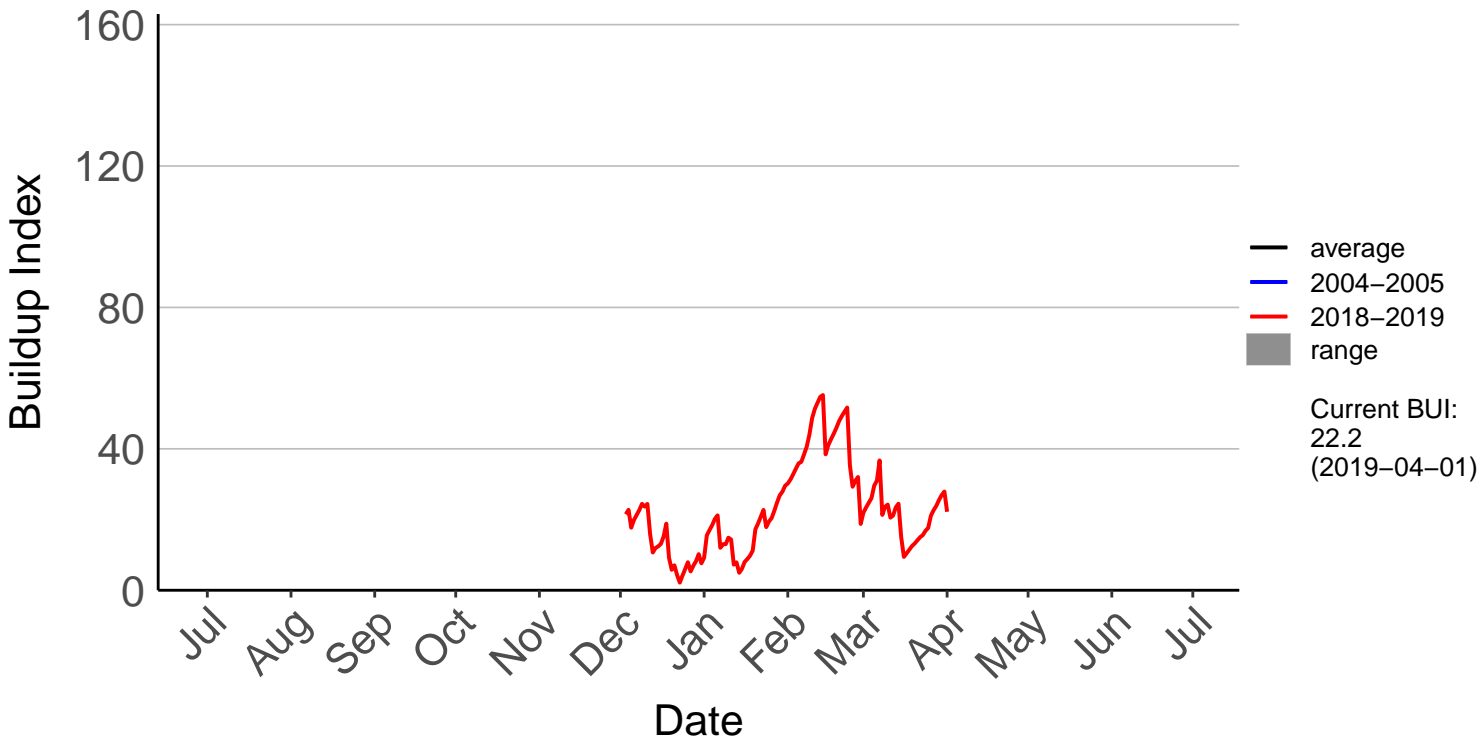

Waimate Coastal Raws