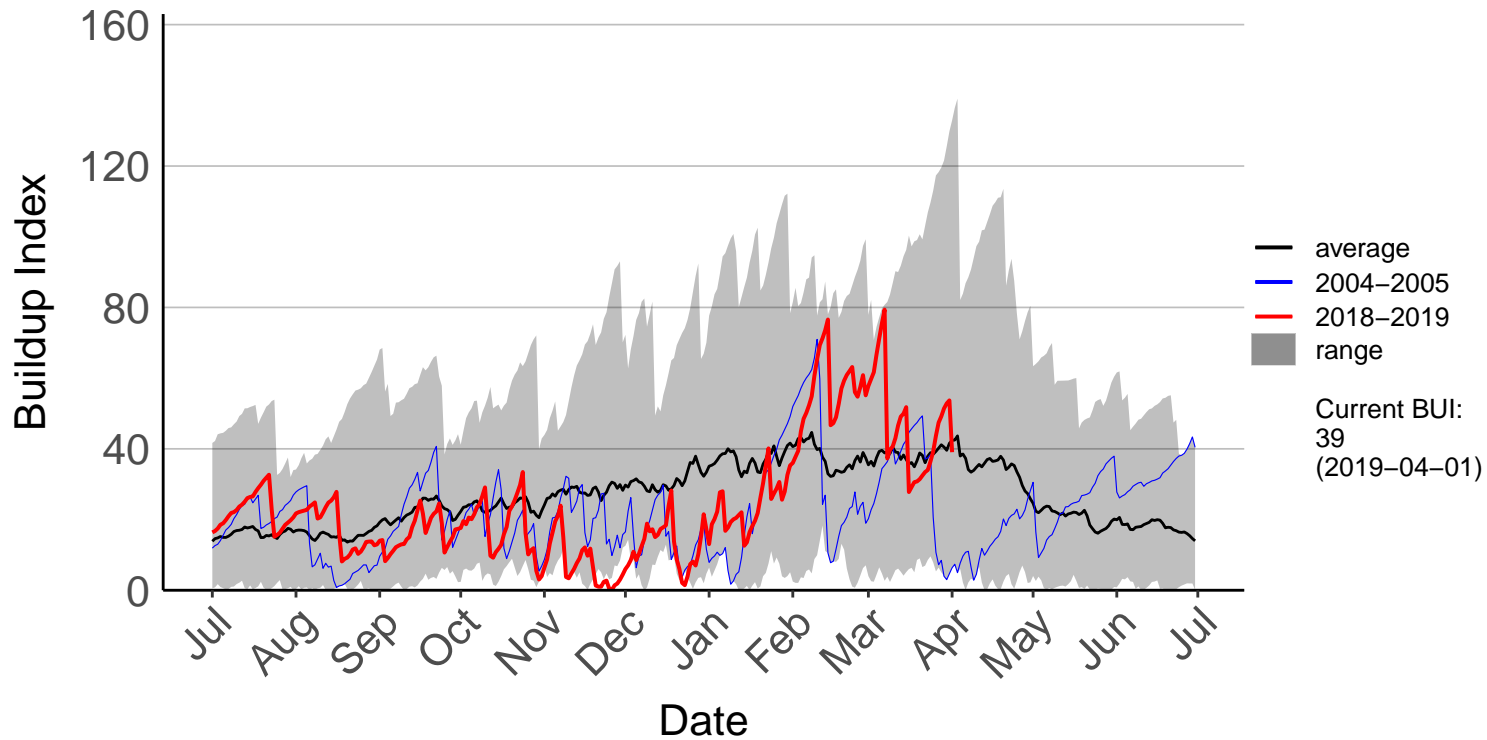

Hakaterere Raws

Mount Cook Ews

Mount Somers Raws

Pukaki Aero Raws

Tekapo Raws

Timaru Aero SYNOP

Timaru Coastal Raws

Waihaorunga Raws