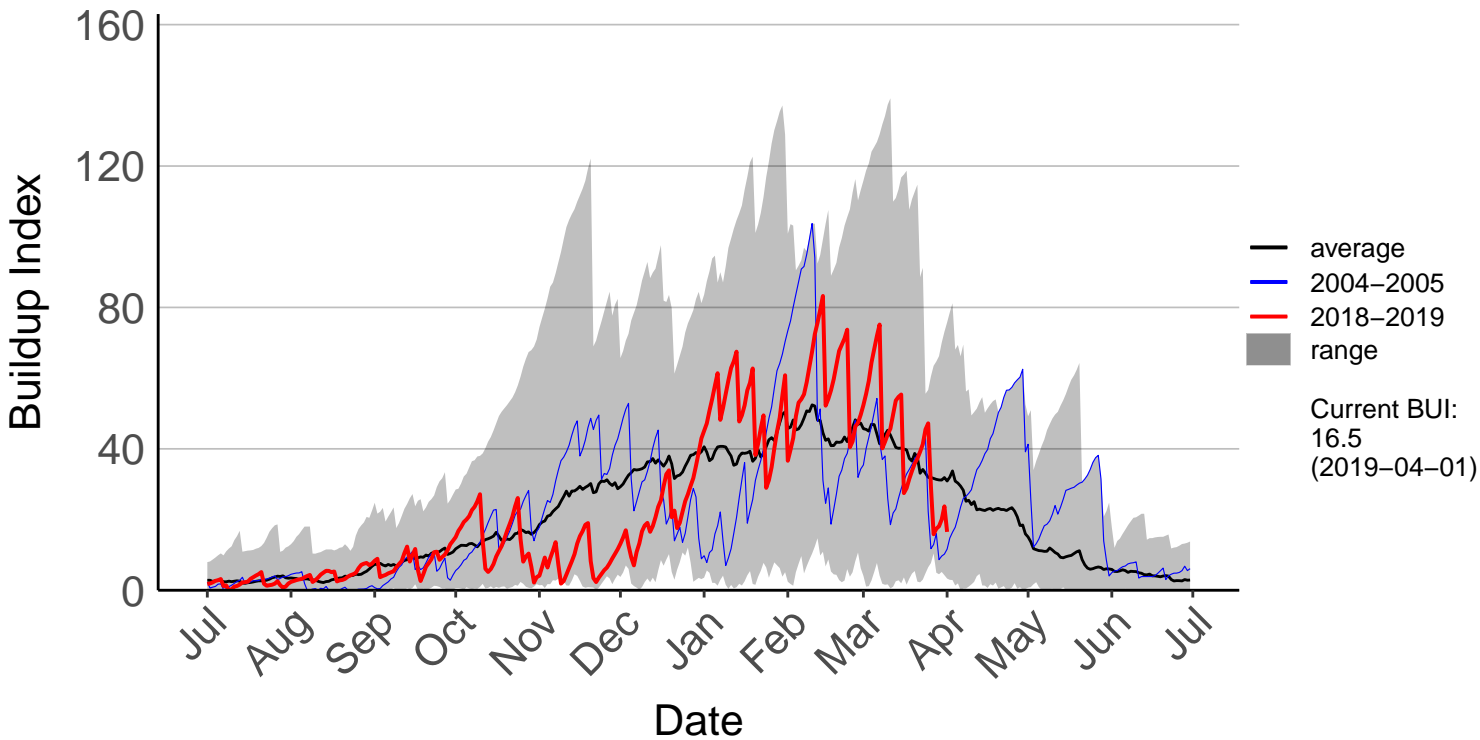

Hakaterere Raws

Mount Cook Ews

Mount Somers Raws

Pukaki Aero Raws

Tekapo Raws

Timaru Aero SYNOP

Timaru Coastal Raws

Waihaorunga Raws