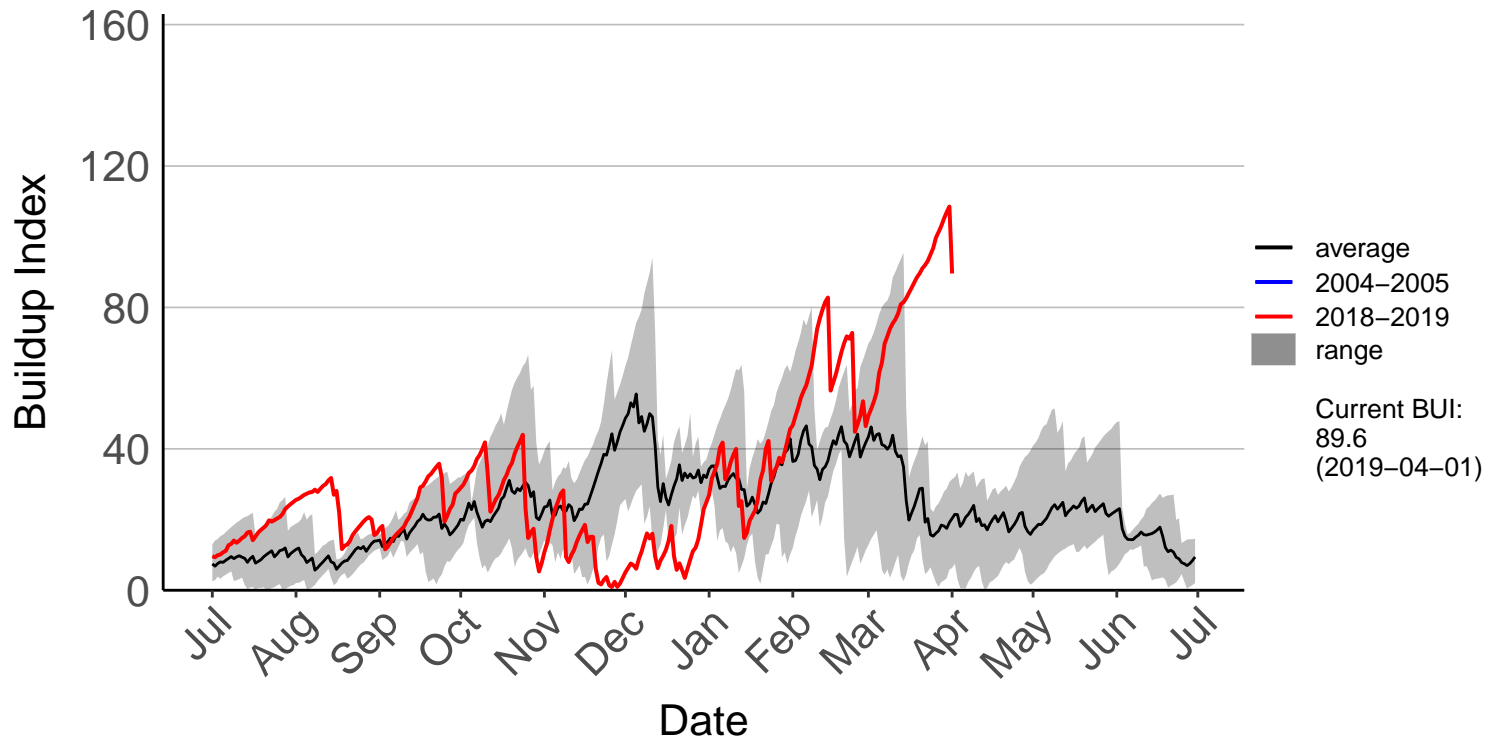

Hakaterere Raws

Mount Cook Ews

Mount Somers Raws

Pukaki Aero Raws

Tekapo Raws

Timaru Aero SYNOP

Timaru Coastal Raws

Waihaorunga Raws