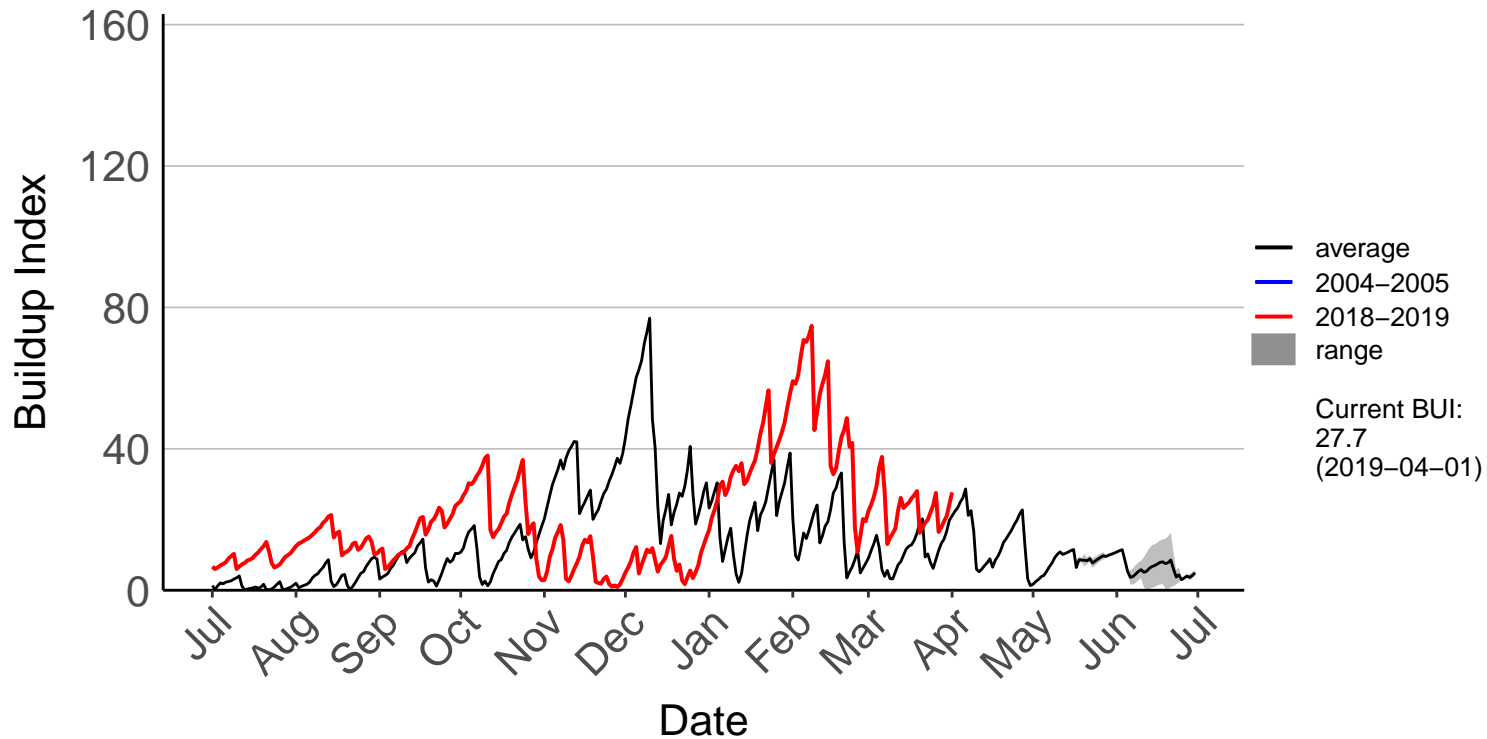

Ashburton Aero Raws

Ashburton Plains 2 Raws

Cannington Raws

Cattle Creek Raws

Clayton Raws

Geraldine Forest Raws

Glenaan Station Raws

Glentanner Raws