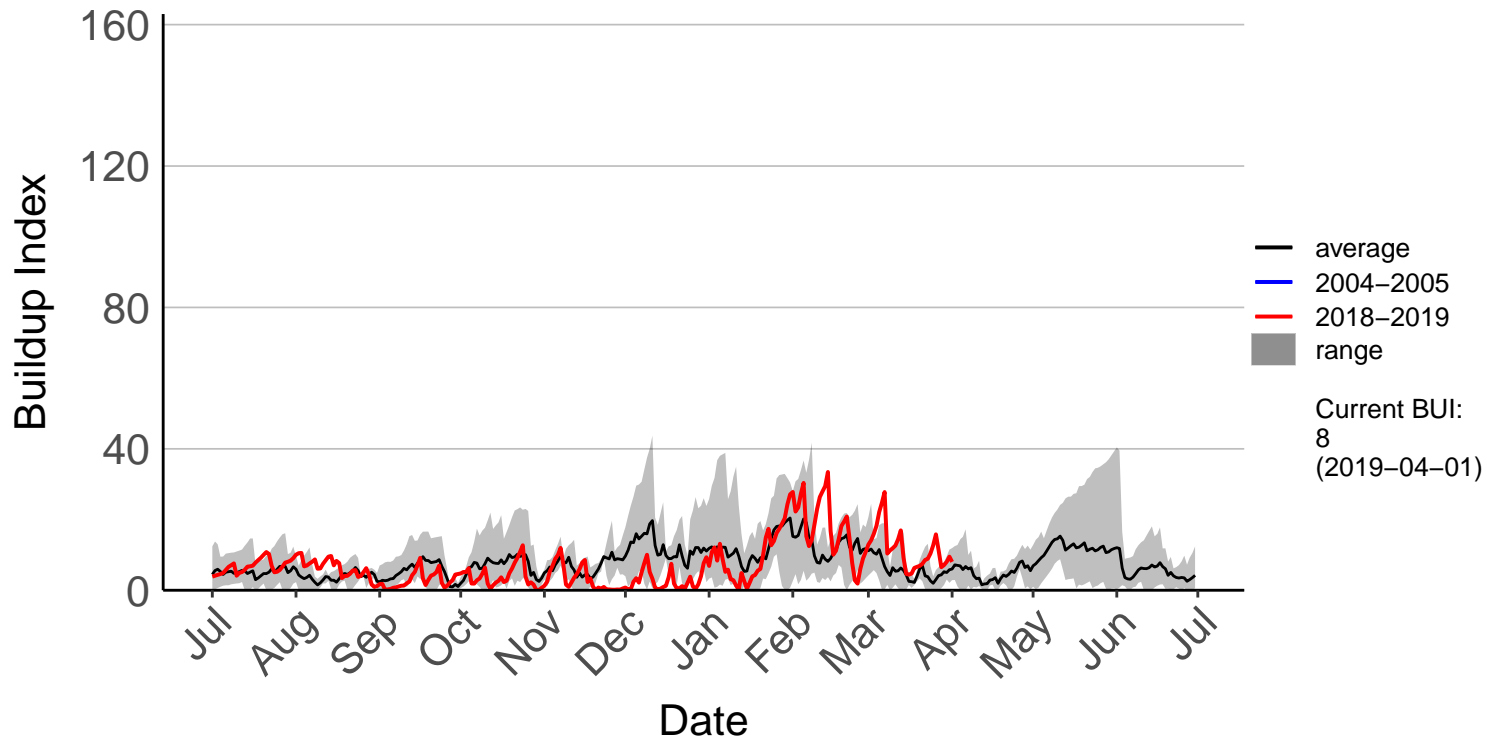

Ashburton Aero Raws

Ashburton Plains 2 Raws

Cannington Raws

Cattle Creek Raws

Clayton Raws

Geraldine Forest Raws

Glenaan Station Raws

Glentanner Raws

Hakaterere Raws

Mount Cook Ews

Mount Somers Raws

Pukaki Aero Raws

Tekapo Raws

Timaru Aero SYNOP

Timaru Coastal Raws

Waihaorunga Raws