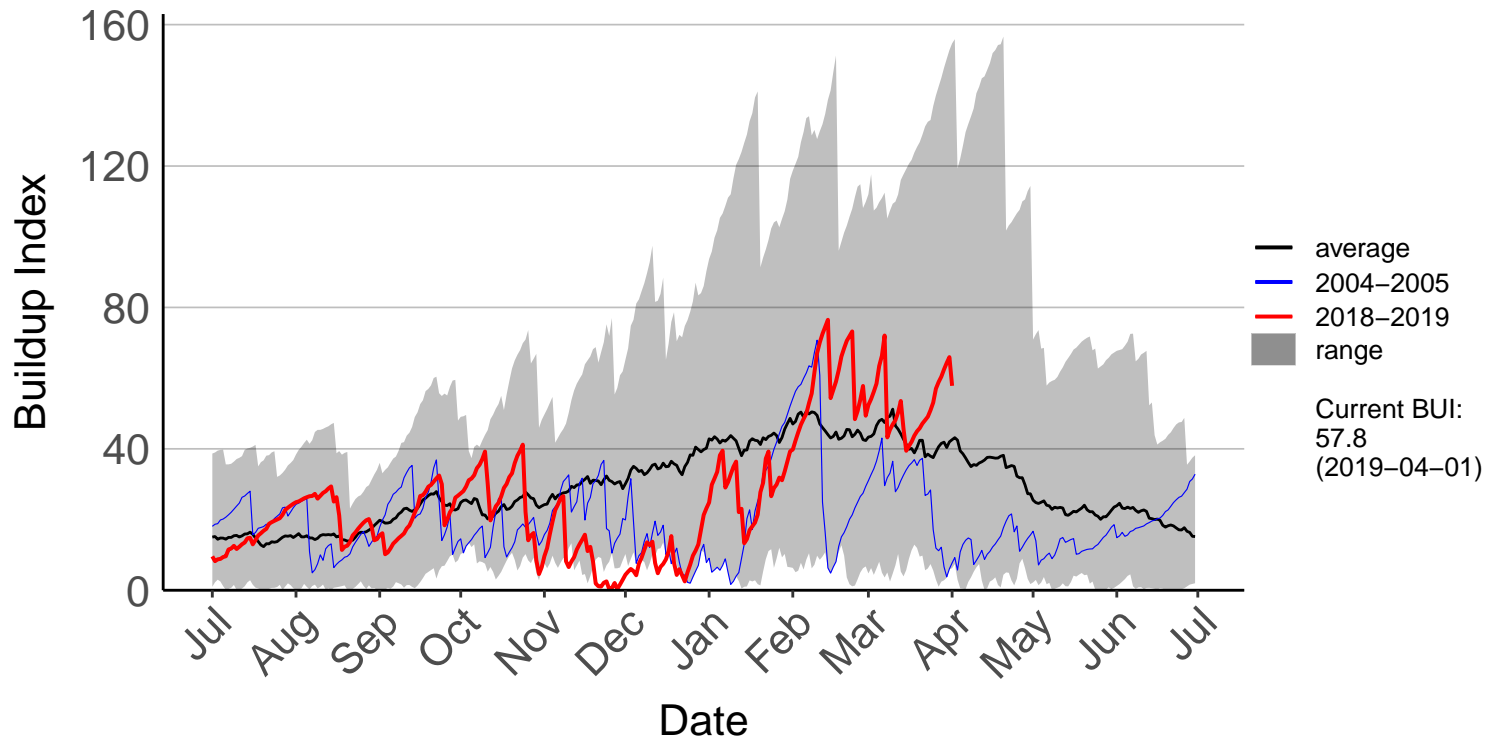

Hakaterere Raws

Mount Cook Ews

Mount Somers Raws

Pukaki Aero Raws

Tekapo Raws

Timaru Aero SYNOP

Timaru Coastal Raws

Waihaorunga Raws