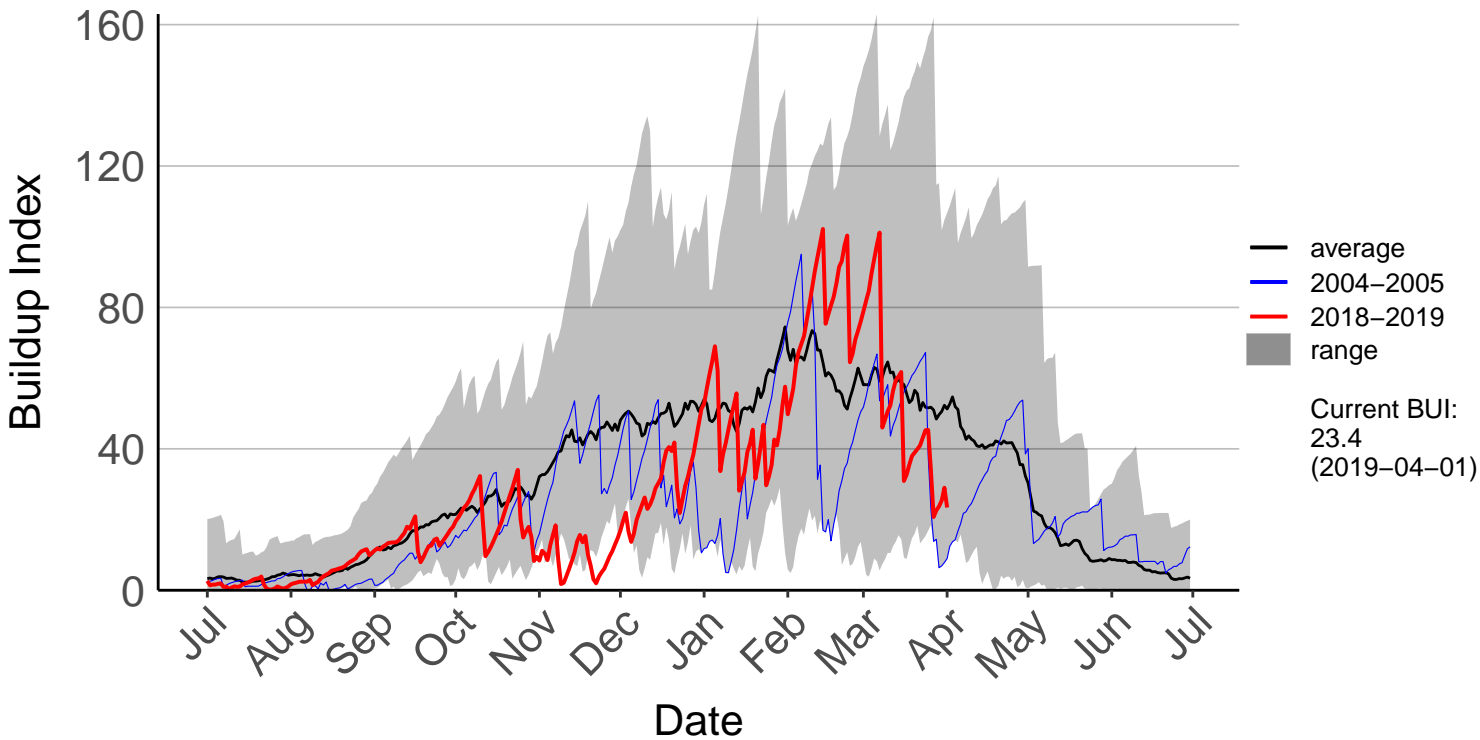

Hakaterere Raws

Mount Cook Ews

Mount Somers Raws

Pukaki Aero Raws

Tekapo Raws

Timaru Aero SYNOP

Timaru Coastal Raws

Waihaorunga Raws