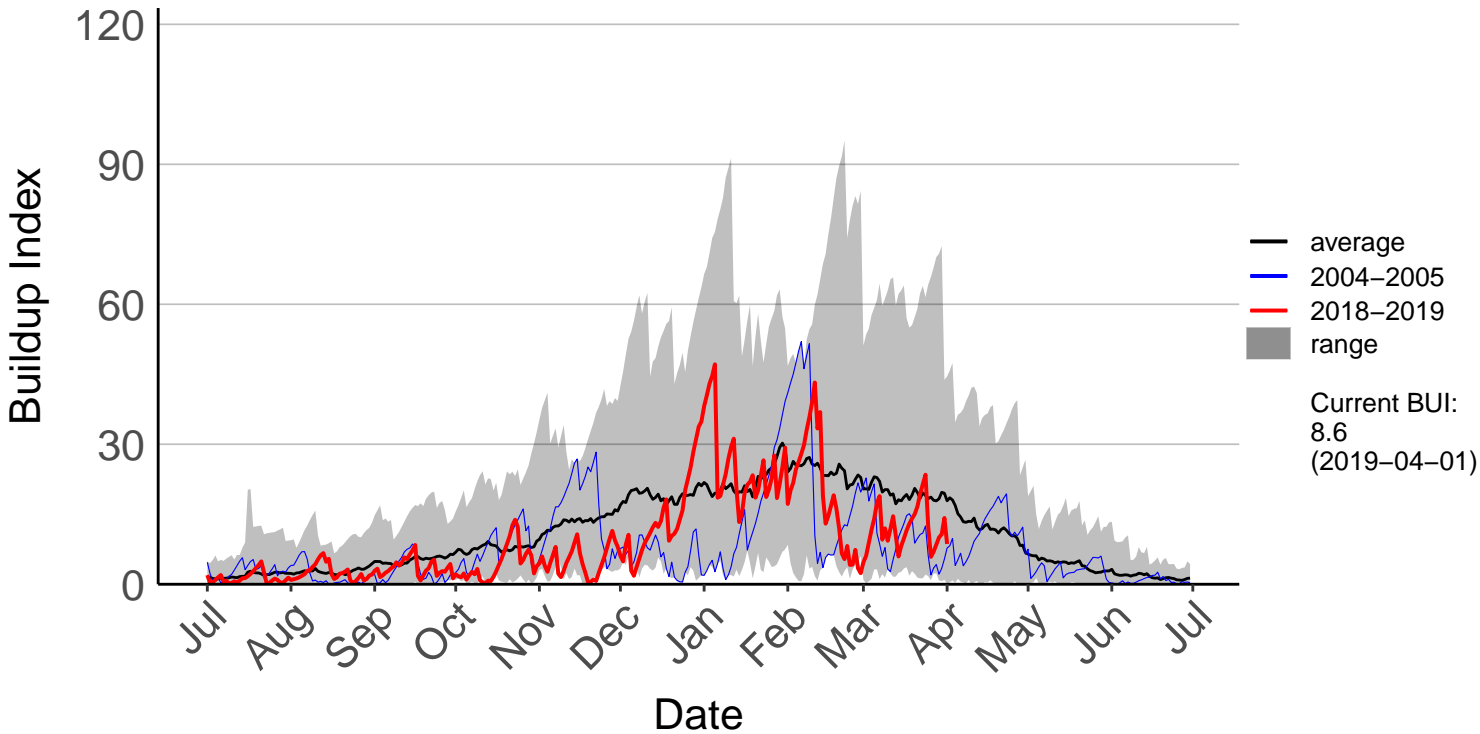

Barnhill Raws

Blackmount Raws

Edendale Raws

Garston Raws

Gore Aws – DISCONTINUED

Invercargill Aero SYNOP – DISCONTINUED

Lumsden Aws – DISCONTINUED

Manapouri Aero Aws – DISCONTINUED

Milford Sound Raws

Otama Raws

Slopedown Raws

South West Cape SYNOP – DISCONTINUED

Stewart Island Raws

Tanner Road Raws

Tisbury Raws

Tuatapere Raws