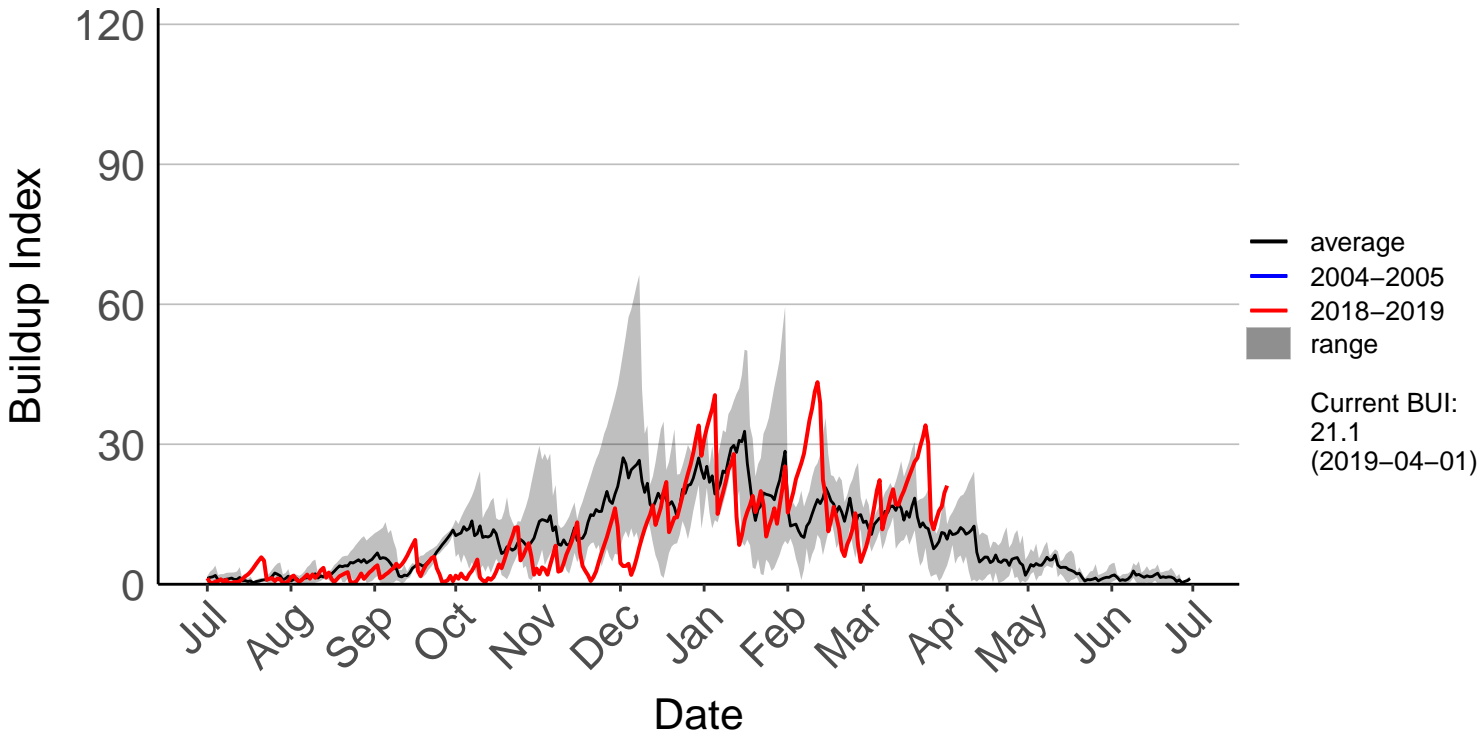

Milford Sound Raws

Otama Raws

Slopedown Raws

South West Cape SYNOP – DISCONTINUED

Stewart Island Raws

Tanner Road Raws

Tisbury Raws

Tuatapere Raws