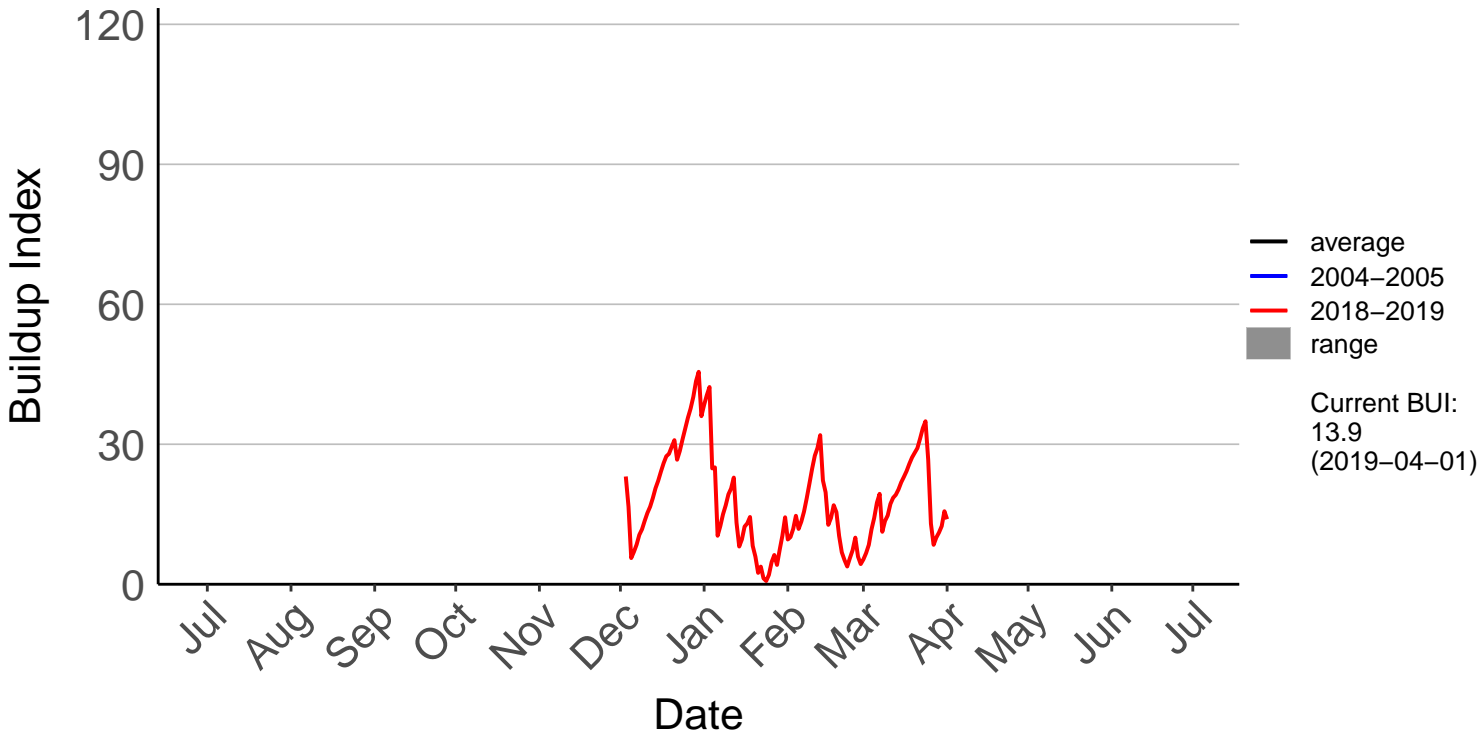

Barnhill Raws

Blackmount Raws

Edendale Raws

Garston Raws

Gore Aws – DISCONTINUED

Invercargill Aero SYNOP – DISCONTINUED

Lumsden Aws – DISCONTINUED

Manapouri Aero Aws – DISCONTINUED

Milford Sound Raws

Otama Raws

Slopedown Raws

South West Cape SYNOP – DISCONTINUED

Stewart Island Raws

Tanner Road Raws

Tisbury Raws

Tuatapere Raws