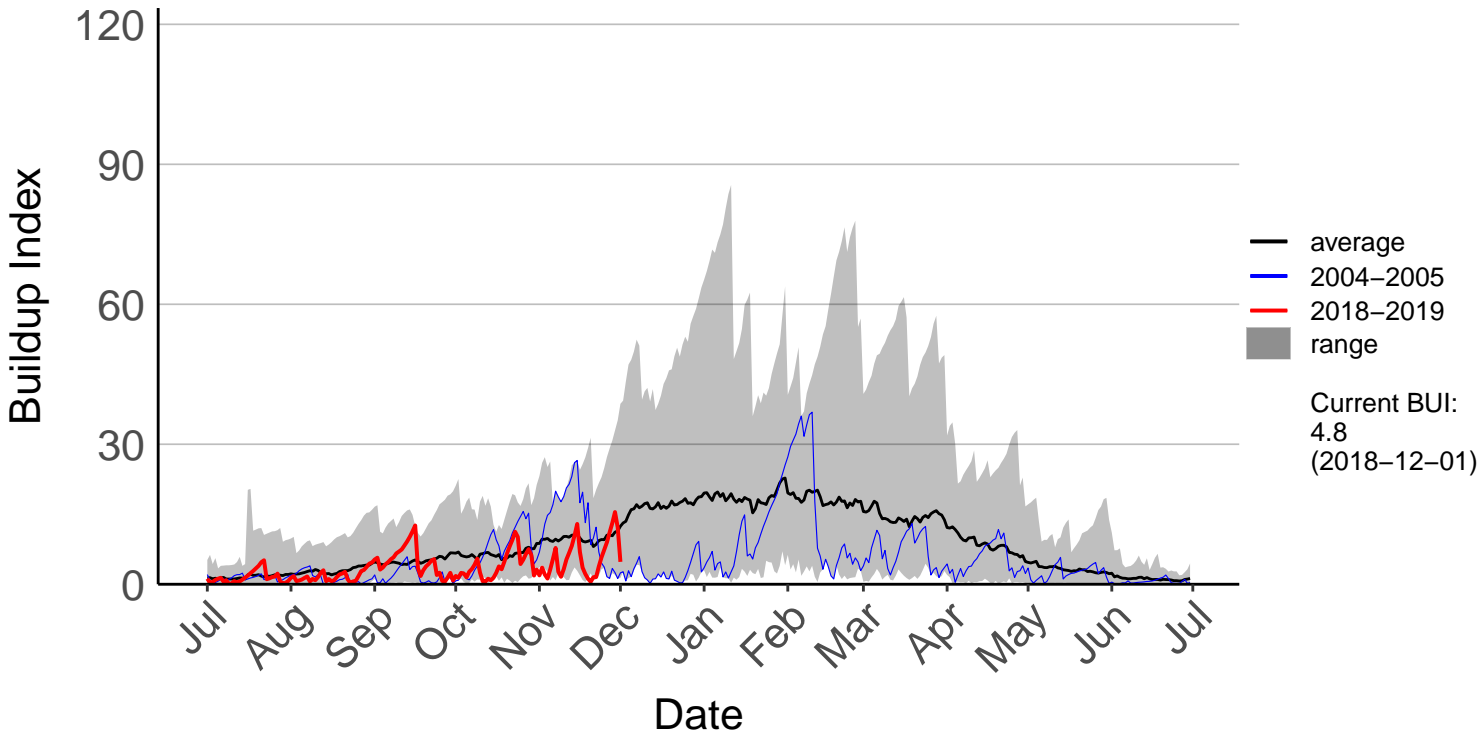

Barnhill Raws

Blackmount Raws

Edendale Raws

Garston Raws

Gore Aws – DISCONTINUED

Invercargill Aero SYNOP – DISCONTINUED

Lumsden Aws – DISCONTINUED

Manapouri Aero Aws – DISCONTINUED

Milford Sound Raws

Otama Raws

Slopedown Raws

South West Cape SYNOP – DISCONTINUED

Stewart Island Raws

Tanner Road Raws

Tisbury Raws

Tuatapere Raws