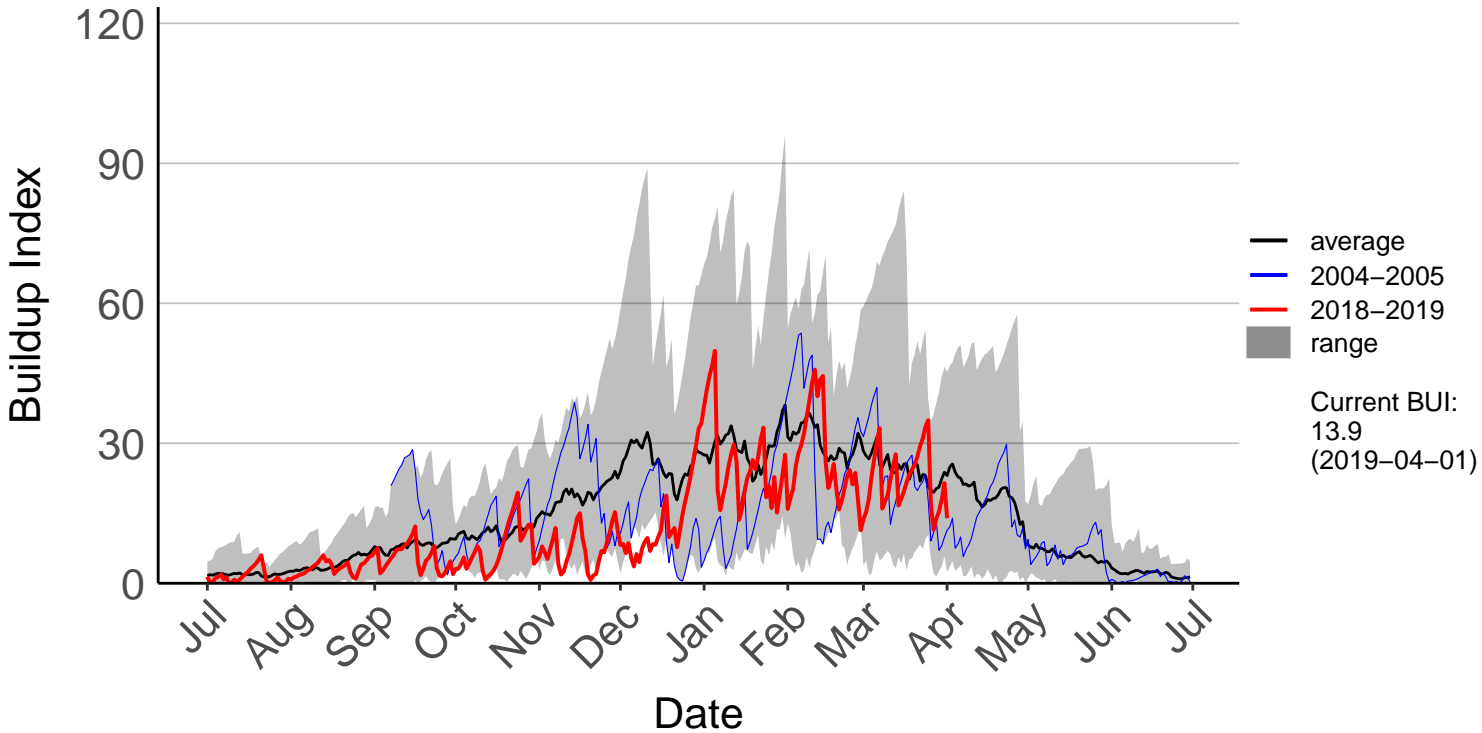

Barnhill Raws

Blackmount Raws

Edendale Raws

Garston Raws

Gore Aws – DISCONTINUED

Invercargill Aero SYNOP – DISCONTINUED

Lumsden Aws – DISCONTINUED

Manapouri Aero Aws – DISCONTINUED

Milford Sound Raws

Otama Raws

Slopedown Raws

South West Cape SYNOP – DISCONTINUED

Stewart Island Raws

Tanner Road Raws

Tisbury Raws

Tuatapere Raws