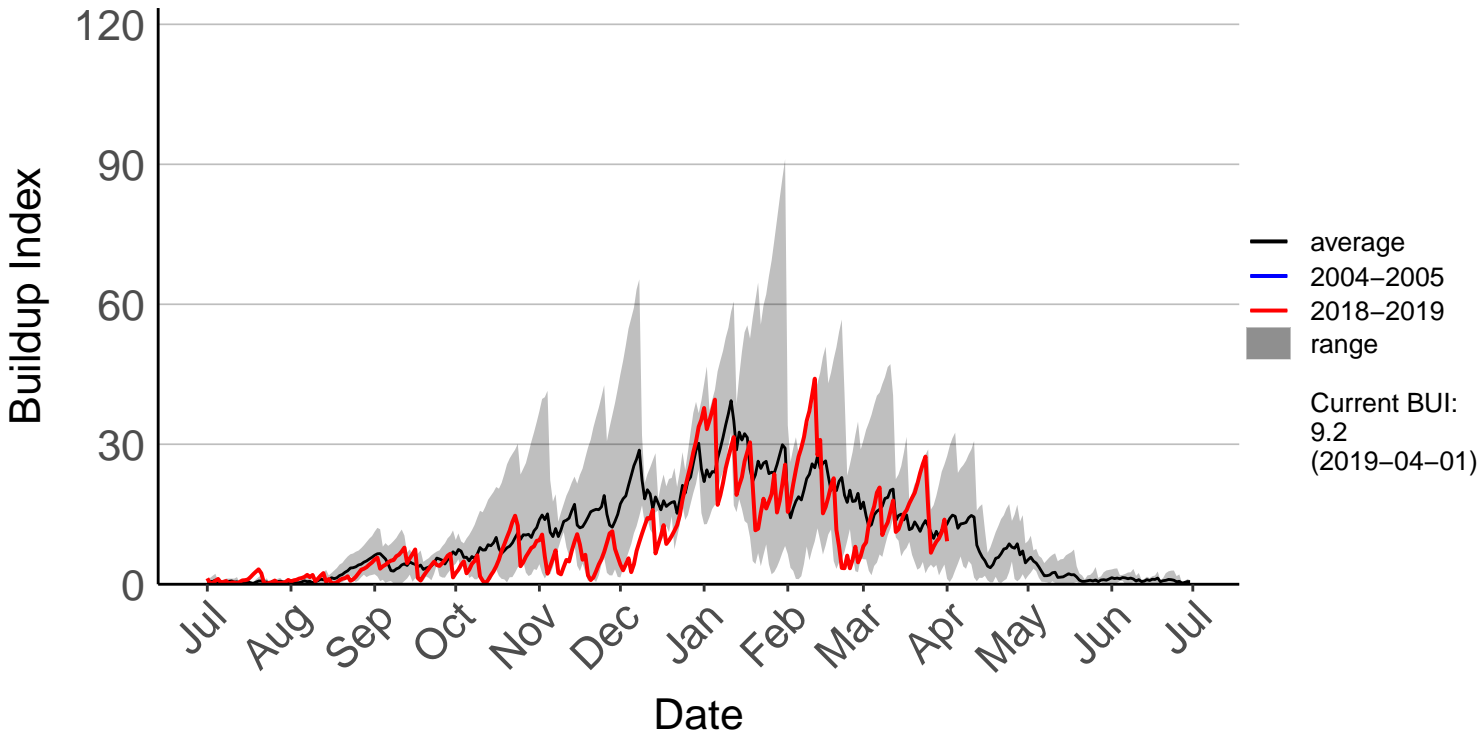

Milford Sound Raws

Otama Raws

Slopedown Raws

South West Cape SYNOP – DISCONTINUED

Stewart Island Raws

Tanner Road Raws

Tisbury Raws

Tuatapere Raws

Wilderness Raws

Wreys Bush Raws