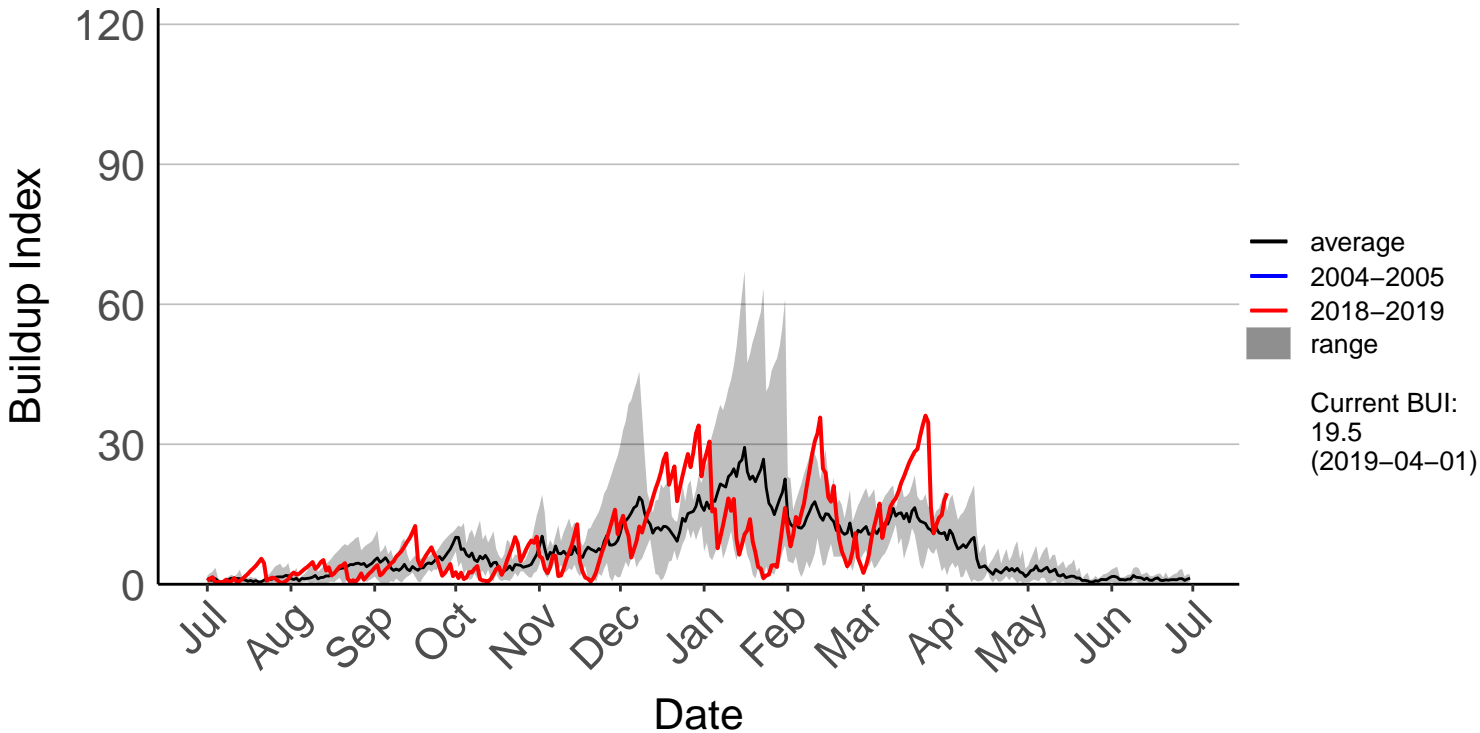

Milford Sound Raws

Otama Raws

Slopedown Raws

South West Cape SYNOP – DISCONTINUED

Stewart Island Raws

Tanner Road Raws

Tisbury Raws

Tuatapere Raws