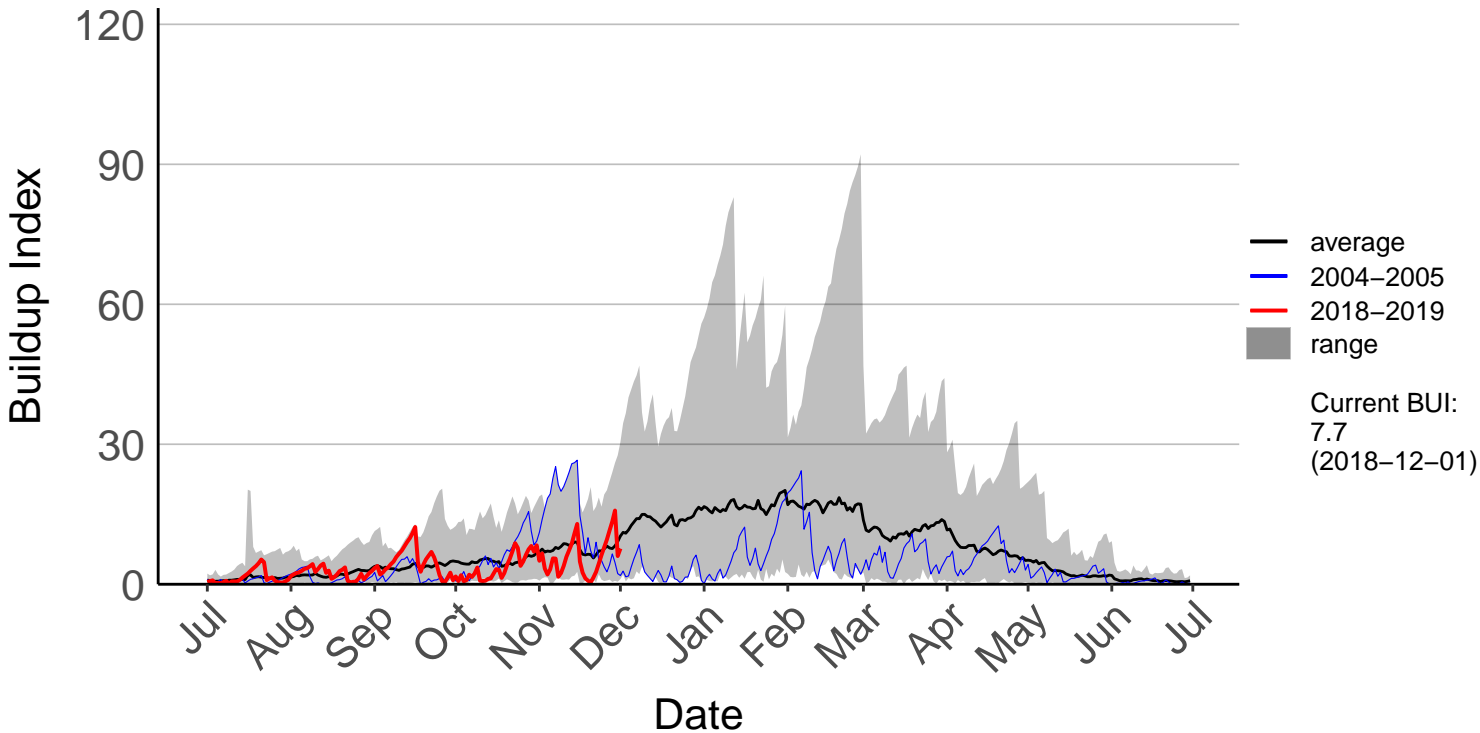

Barnhill Raws

Blackmount Raws

Edendale Raws

Garston Raws

Gore Aws – DISCONTINUED

Invercargill Aero SYNOP – DISCONTINUED

Lumsden Aws – DISCONTINUED

Manapouri Aero Aws – DISCONTINUED

Milford Sound Raws

Otama Raws

Slopedown Raws

South West Cape SYNOP – DISCONTINUED

Stewart Island Raws

Tanner Road Raws

Tisbury Raws

Tuatapere Raws