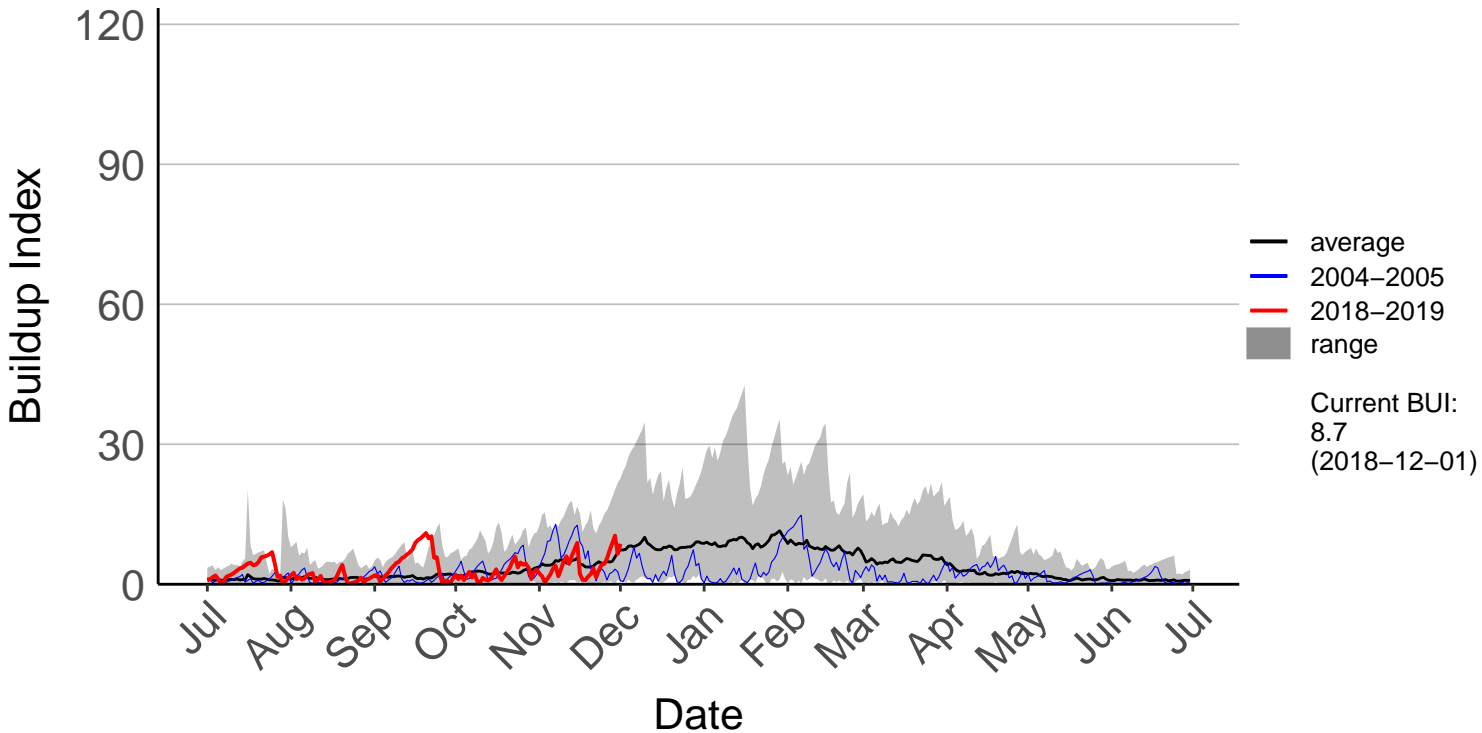

Milford Sound Raws

Otama Raws

Slopedown Raws

South West Cape SYNOP – DISCONTINUED

Stewart Island Raws

Tanner Road Raws

Tisbury Raws

Tuatapere Raws