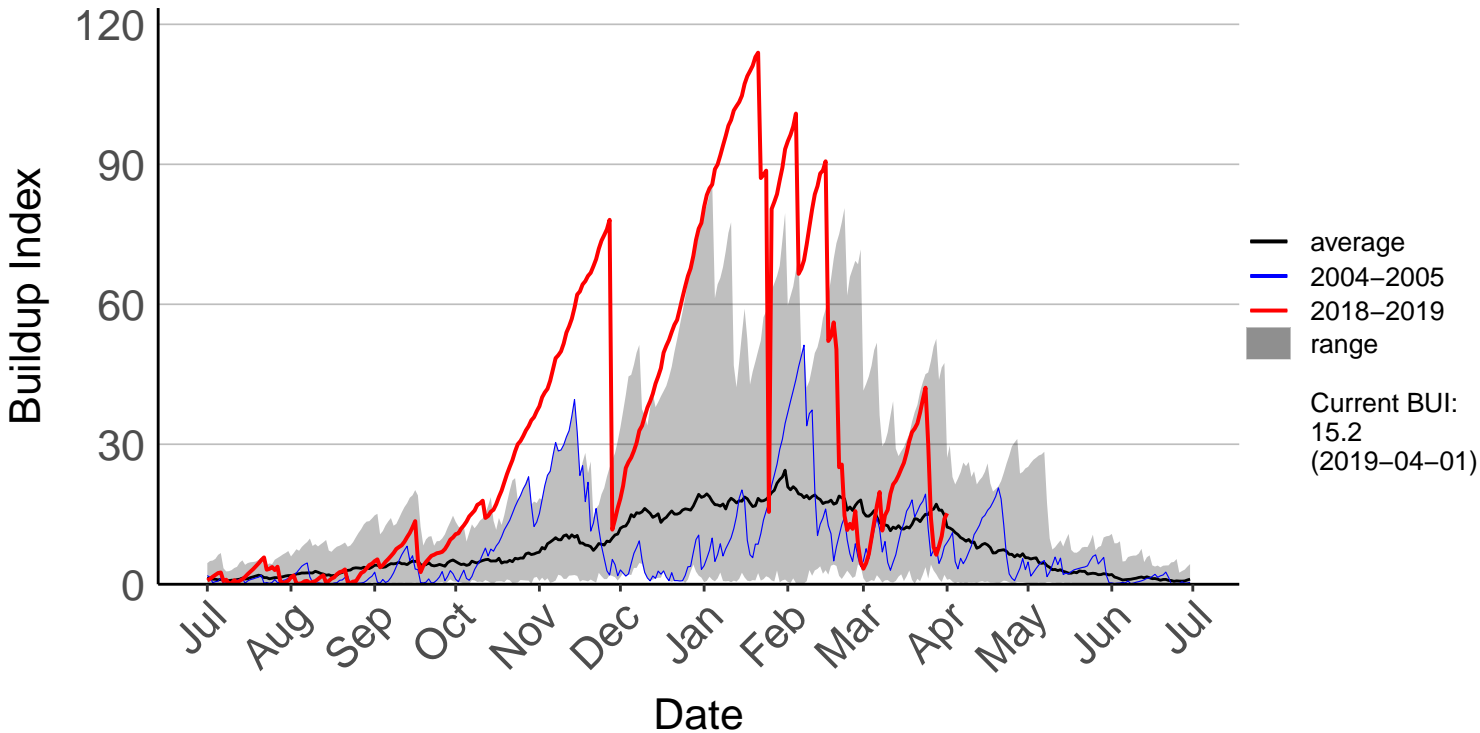

Barnhill Raws

Blackmount Raws

Edendale Raws

Garston Raws

Gore Aws – DISCONTINUED

Invercargill Aero SYNOP – DISCONTINUED

Lumsden Aws – DISCONTINUED

Manapouri Aero Aws – DISCONTINUED

Milford Sound Raws

Otama Raws

Slopedown Raws

South West Cape SYNOP – DISCONTINUED

Stewart Island Raws

Tanner Road Raws

Tisbury Raws

Tuatapere Raws