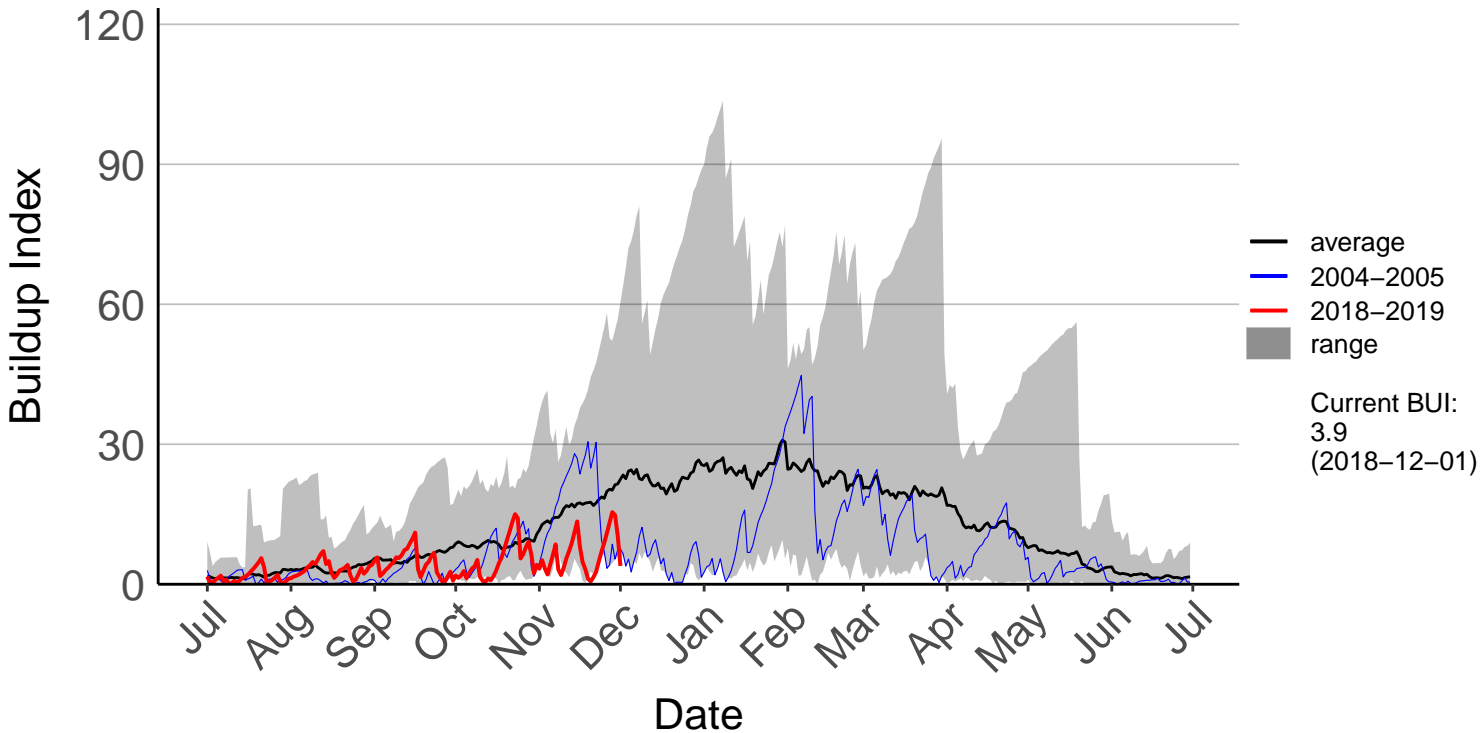

Barnhill Raws

Blackmount Raws

Edendale Raws

Garston Raws

Gore Aws – DISCONTINUED

Invercargill Aero SYNOP – DISCONTINUED

Lumsden Aws – DISCONTINUED

Manapouri Aero Aws – DISCONTINUED

Milford Sound Raws

Otama Raws

Slopedown Raws

South West Cape SYNOP – DISCONTINUED

Stewart Island Raws

Tanner Road Raws

Tisbury Raws

Tuatapere Raws