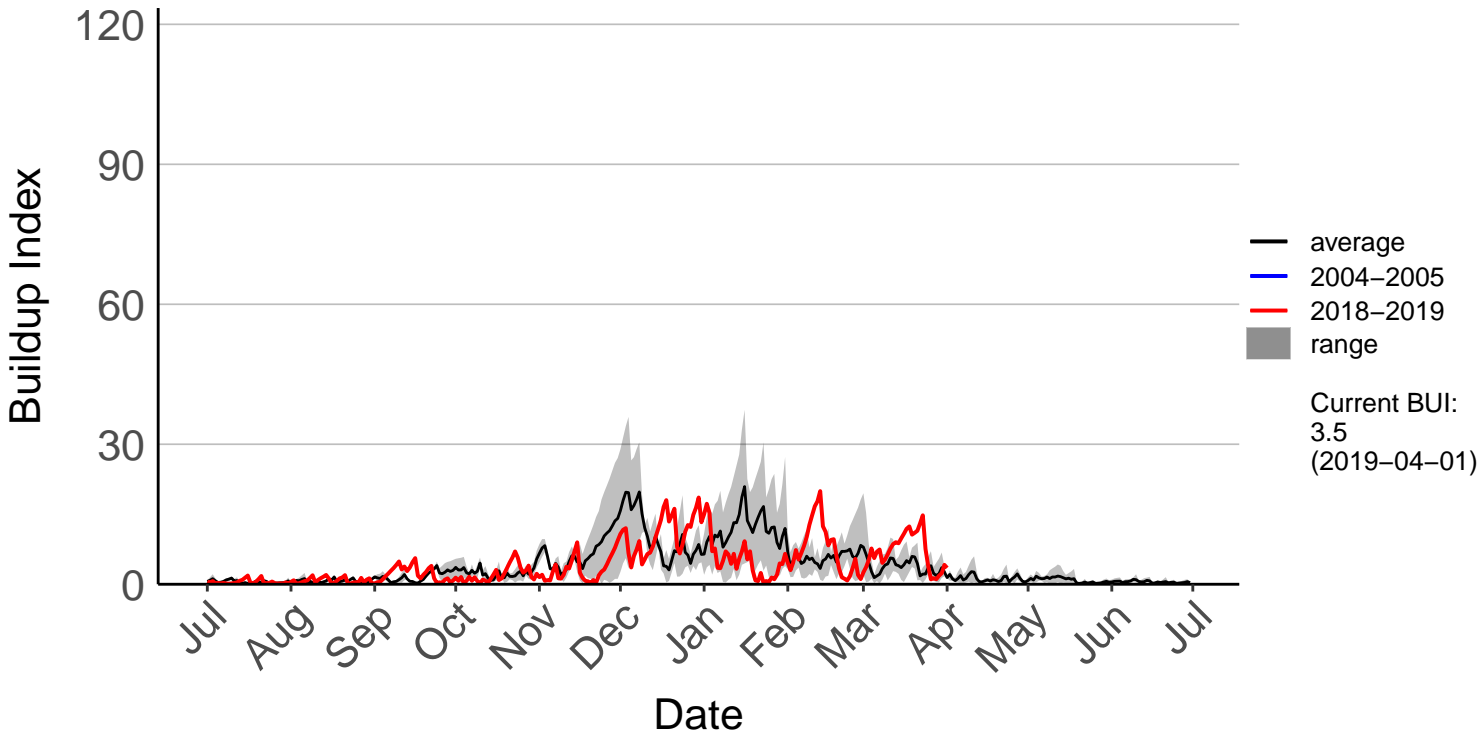

Milford Sound Raws

Otama Raws

Slopedown Raws

South West Cape SYNOP – DISCONTINUED

Stewart Island Raws

Tanner Road Raws

Tisbury Raws

Tuatapere Raws