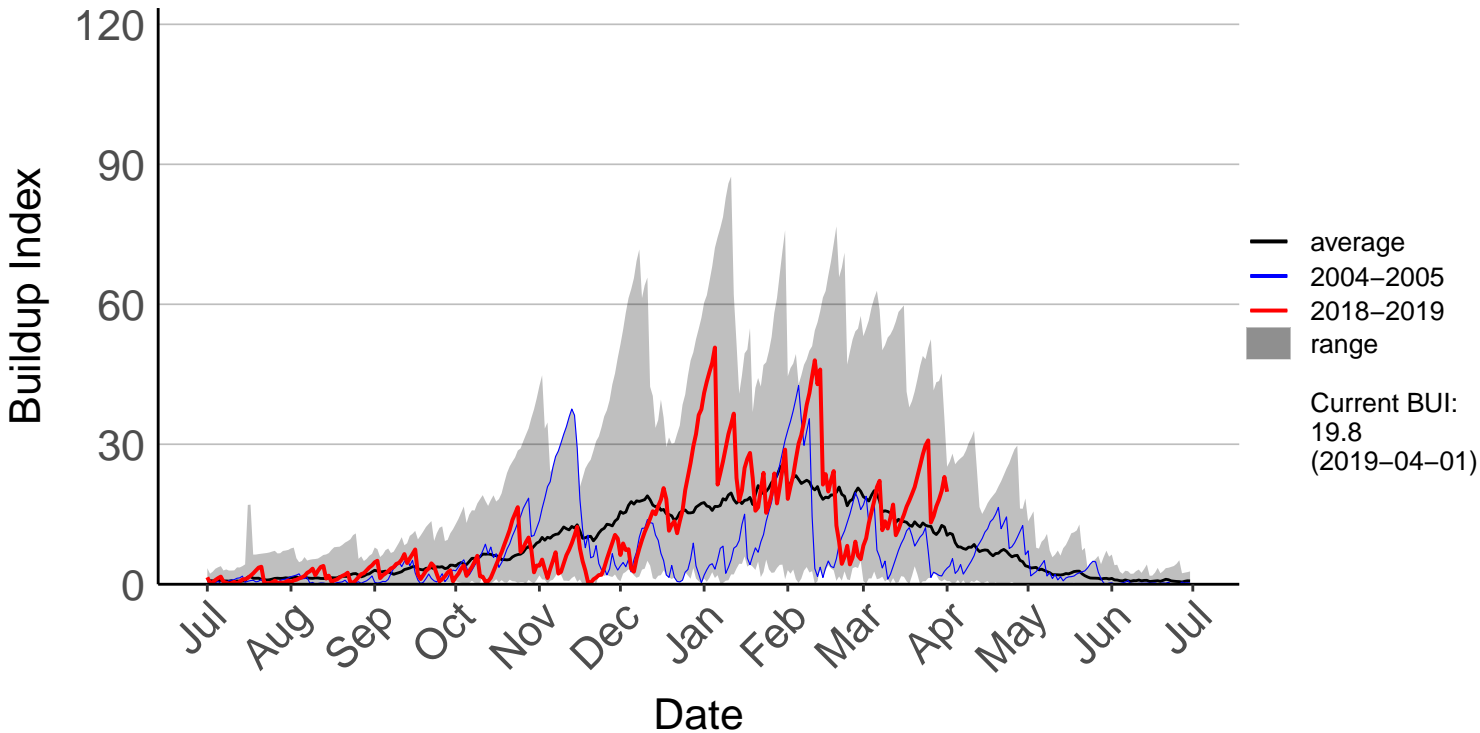

Barnhill Raws

Blackmount Raws

Edendale Raws

Garston Raws

Gore Aws – DISCONTINUED

Invercargill Aero SYNOP – DISCONTINUED

Lumsden Aws – DISCONTINUED

Manapouri Aero Aws – DISCONTINUED

Milford Sound Raws

Otama Raws

Slopedown Raws

South West Cape SYNOP – DISCONTINUED

Stewart Island Raws

Tanner Road Raws

Tisbury Raws

Tuatapere Raws