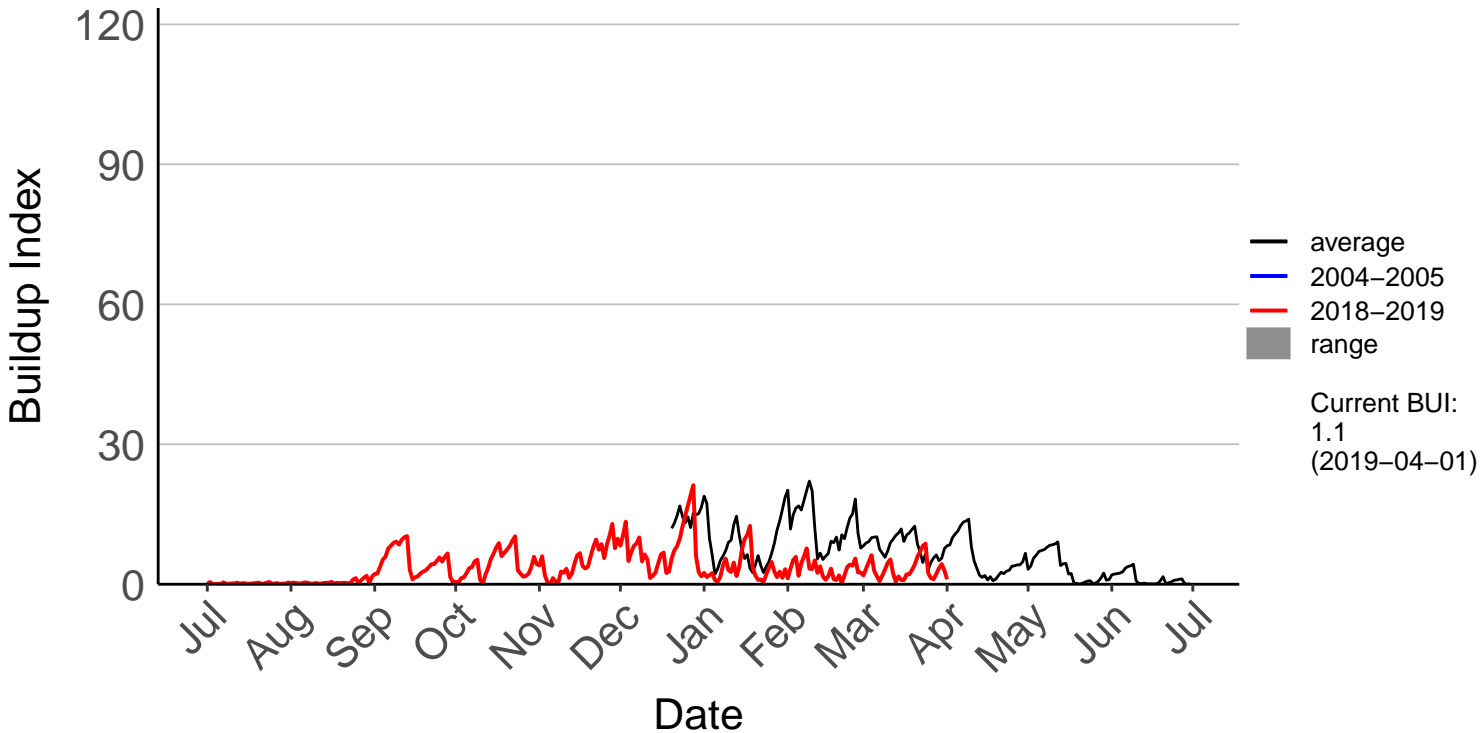

Barnhill Raws

Blackmount Raws

Edendale Raws

Garston Raws

Gore Aws – DISCONTINUED

Invercargill Aero SYNOP – DISCONTINUED

Lumsden Aws – DISCONTINUED

Manapouri Aero Aws – DISCONTINUED

Milford Sound Raws

Otama Raws

Slopedown Raws

South West Cape SYNOP – DISCONTINUED

Stewart Island Raws

Tanner Road Raws

Tisbury Raws

Tuatapere Raws