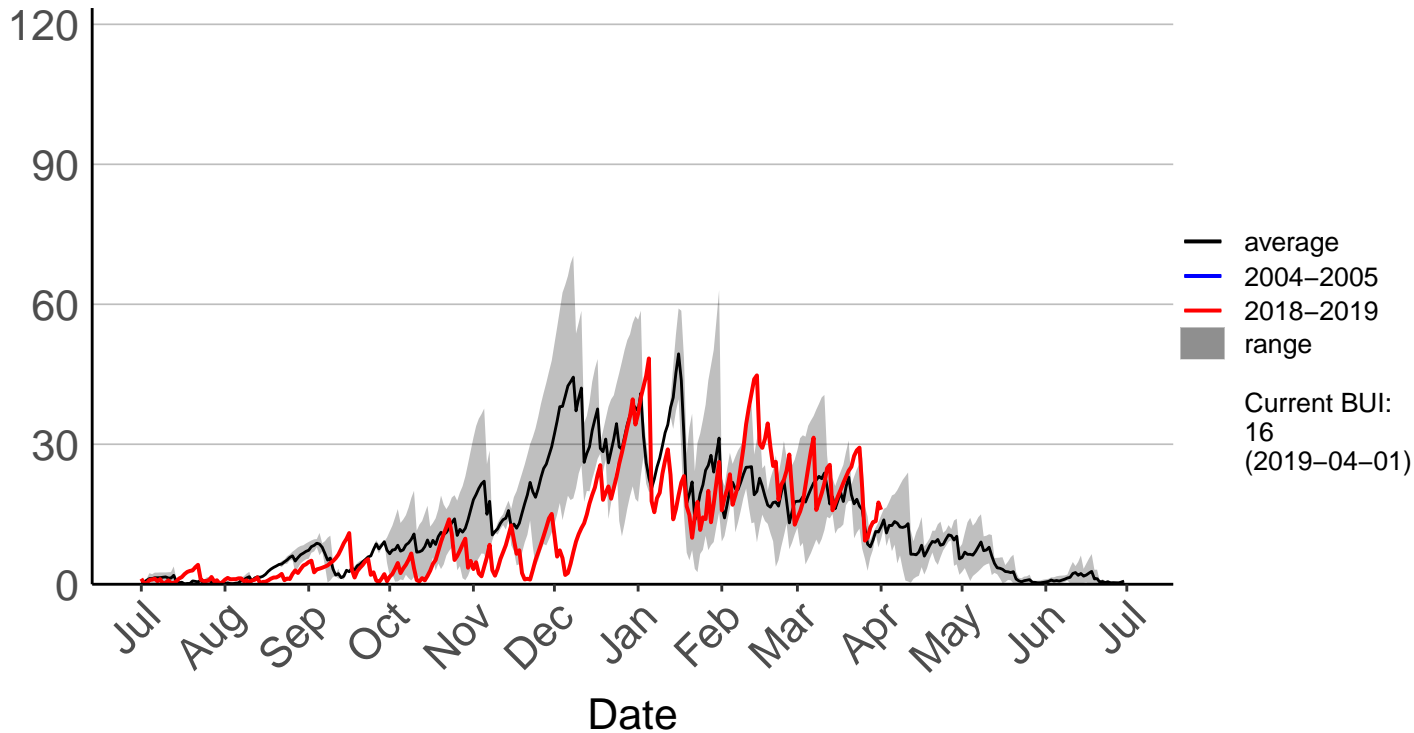

Barnhill Raws

Blackmount Raws

Edendale Raws

Garston Raws

Gore Aws – DISCONTINUED

Invercargill Aero SYNOP – DISCONTINUED

Lumsden Aws – DISCONTINUED

Manapouri Aero Aws – DISCONTINUED

Milford Sound Raws

Otama Raws

Slopedown Raws

South West Cape SYNOP – DISCONTINUED

Stewart Island Raws

Tanner Road Raws

Tisbury Raws

Tuatapere Raws