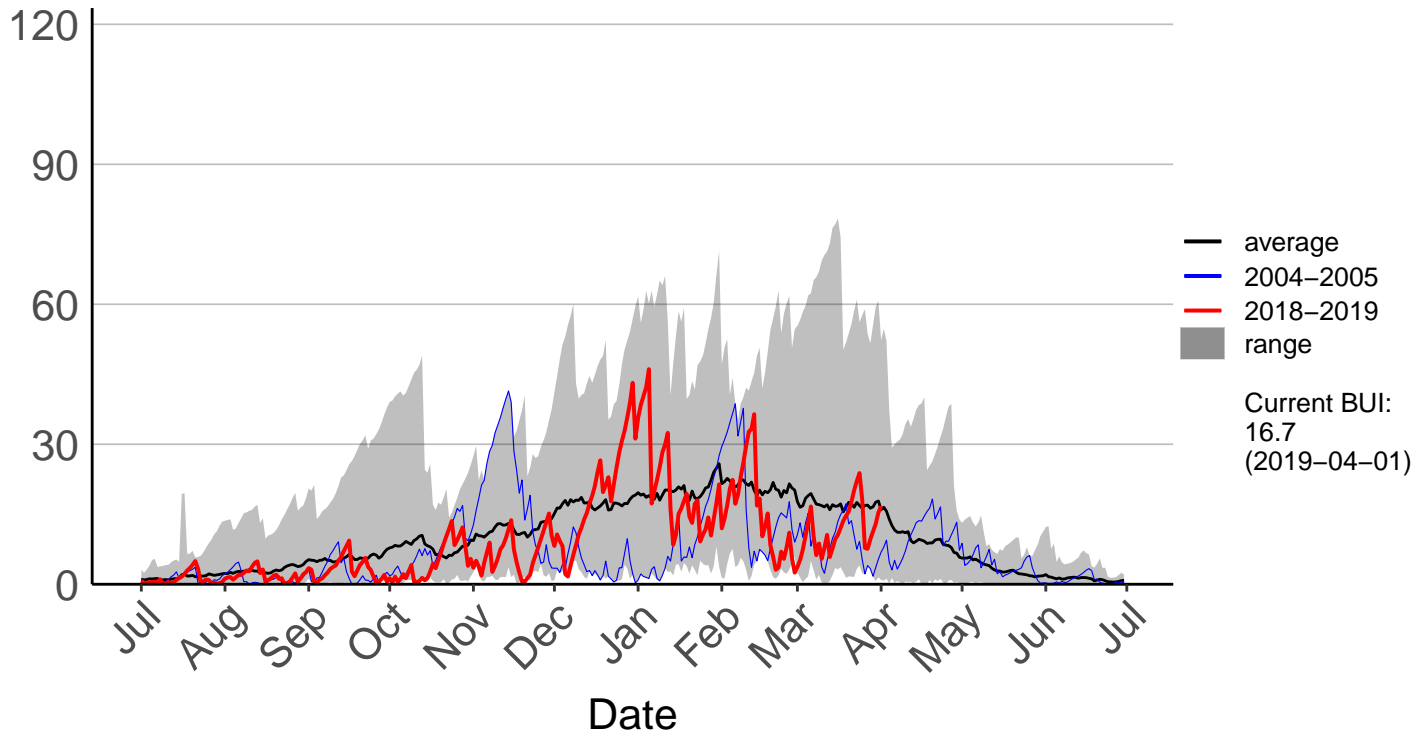

Milford Sound Raws

Otama Raws

Slopedown Raws

South West Cape SYNOP – DISCONTINUED

Stewart Island Raws

Tanner Road Raws

Tisbury Raws

Tuatapere Raws