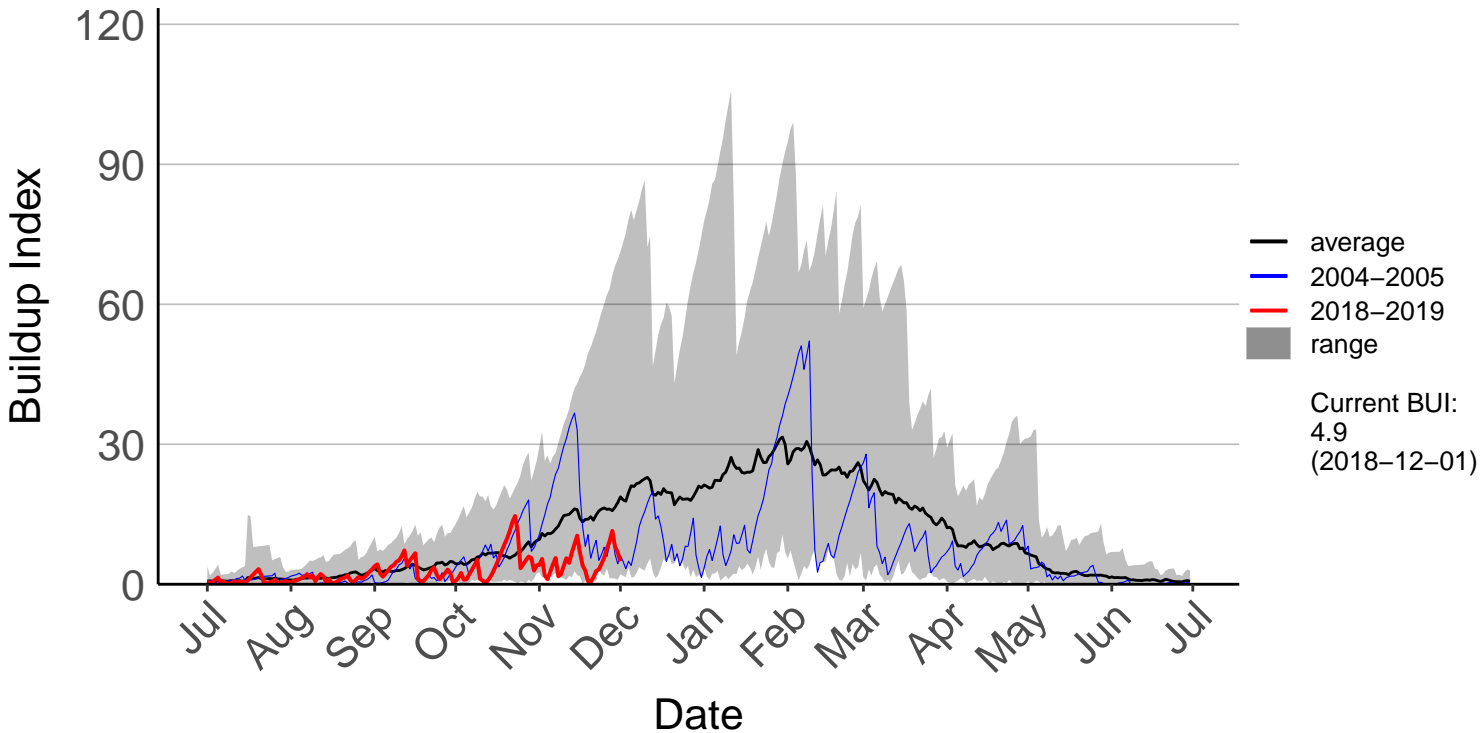

Barnhill Raws

Blackmount Raws

Edendale Raws

Garston Raws

Gore Aws – DISCONTINUED

Invercargill Aero SYNOP – DISCONTINUED

Lumsden Aws – DISCONTINUED

Manapouri Aero Aws – DISCONTINUED

Milford Sound Raws

Otama Raws

Slopedown Raws

South West Cape SYNOP – DISCONTINUED

Stewart Island Raws

Tanner Road Raws

Tisbury Raws

Tuatapere Raws