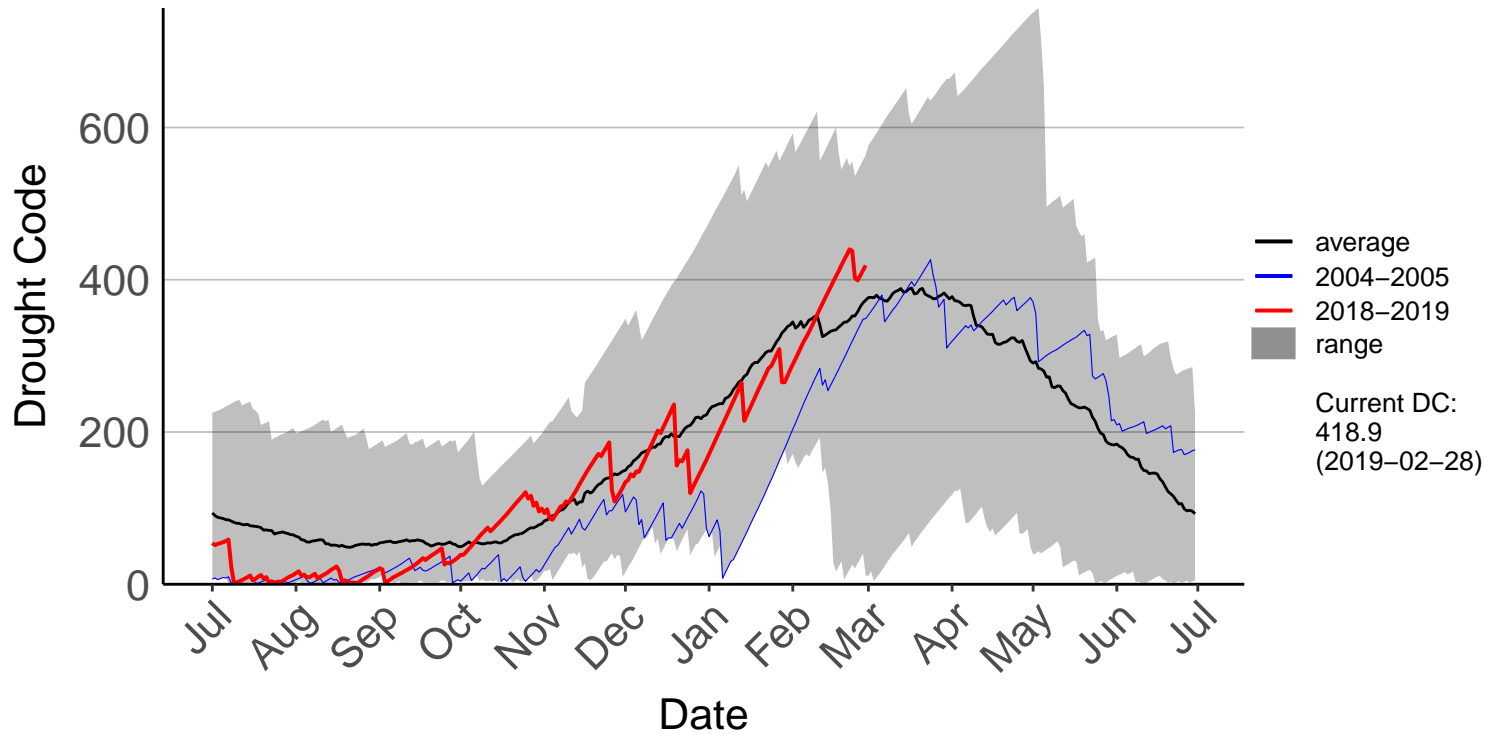

Waitarere Forest Raws