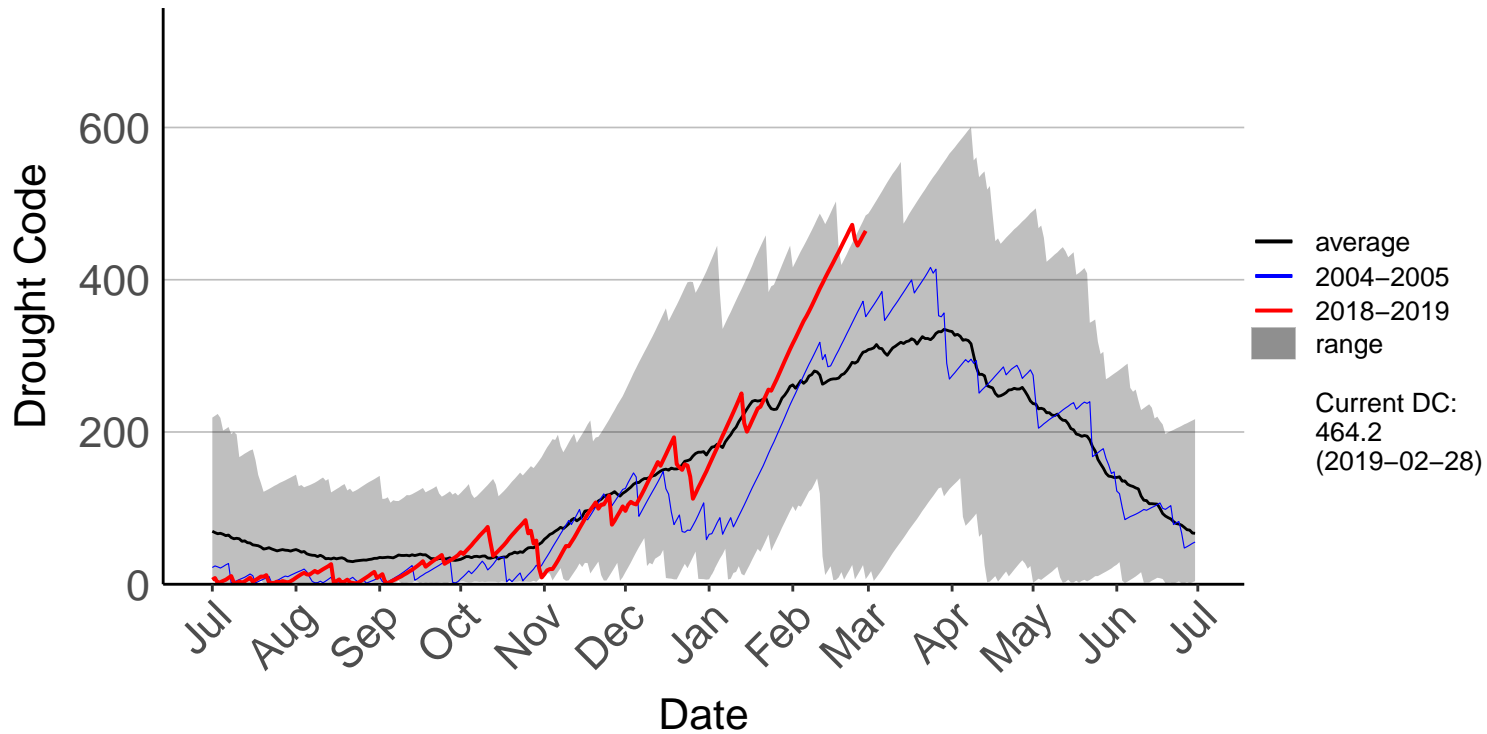

Wanganui, Spriggens Park Ews