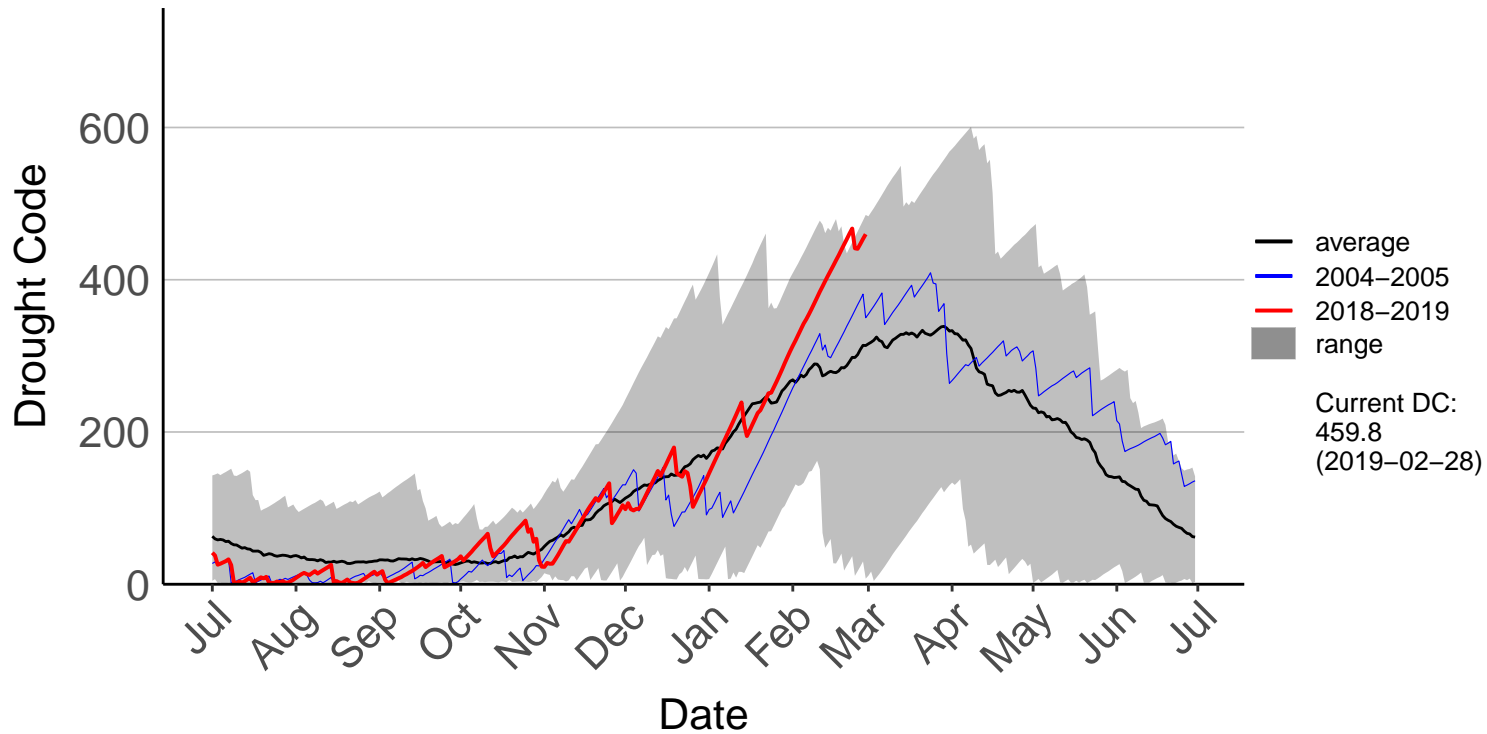

Wanganui Aws