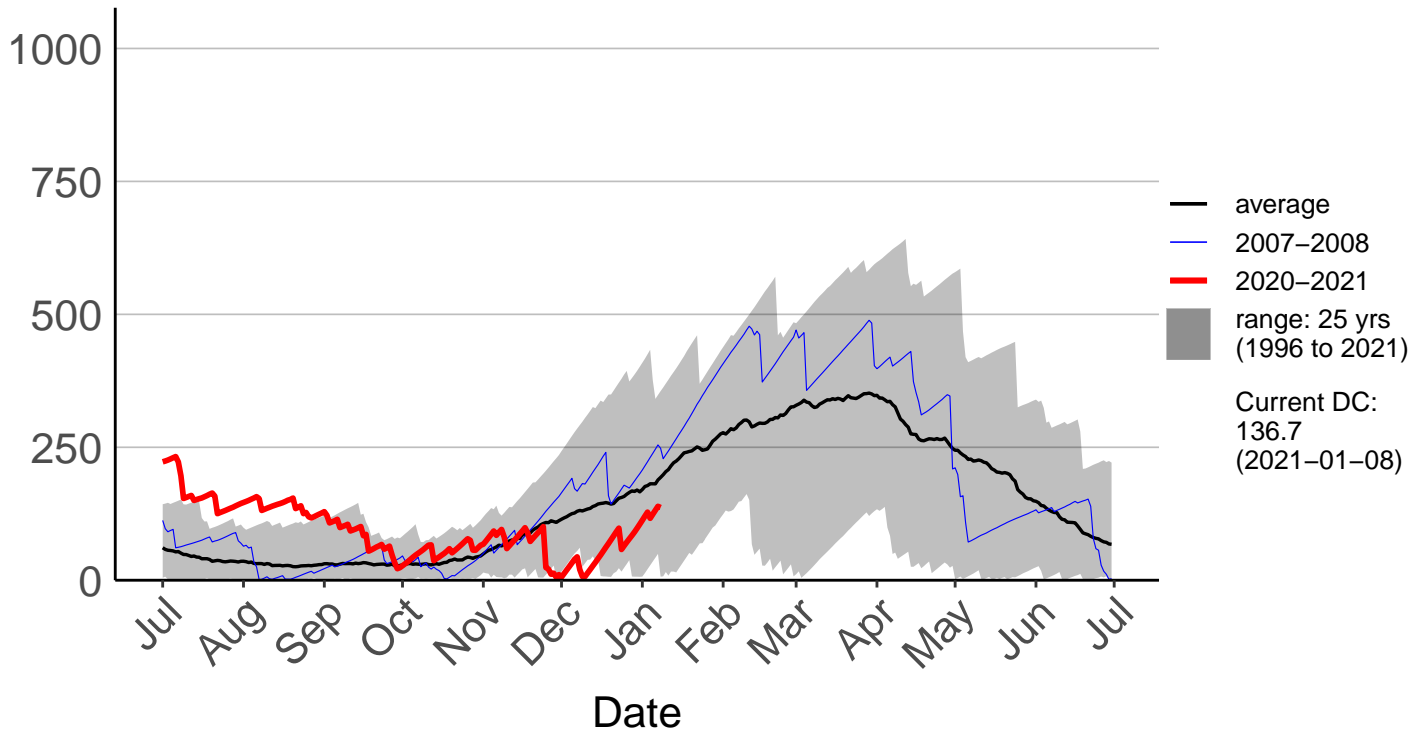

Wanganui Aws