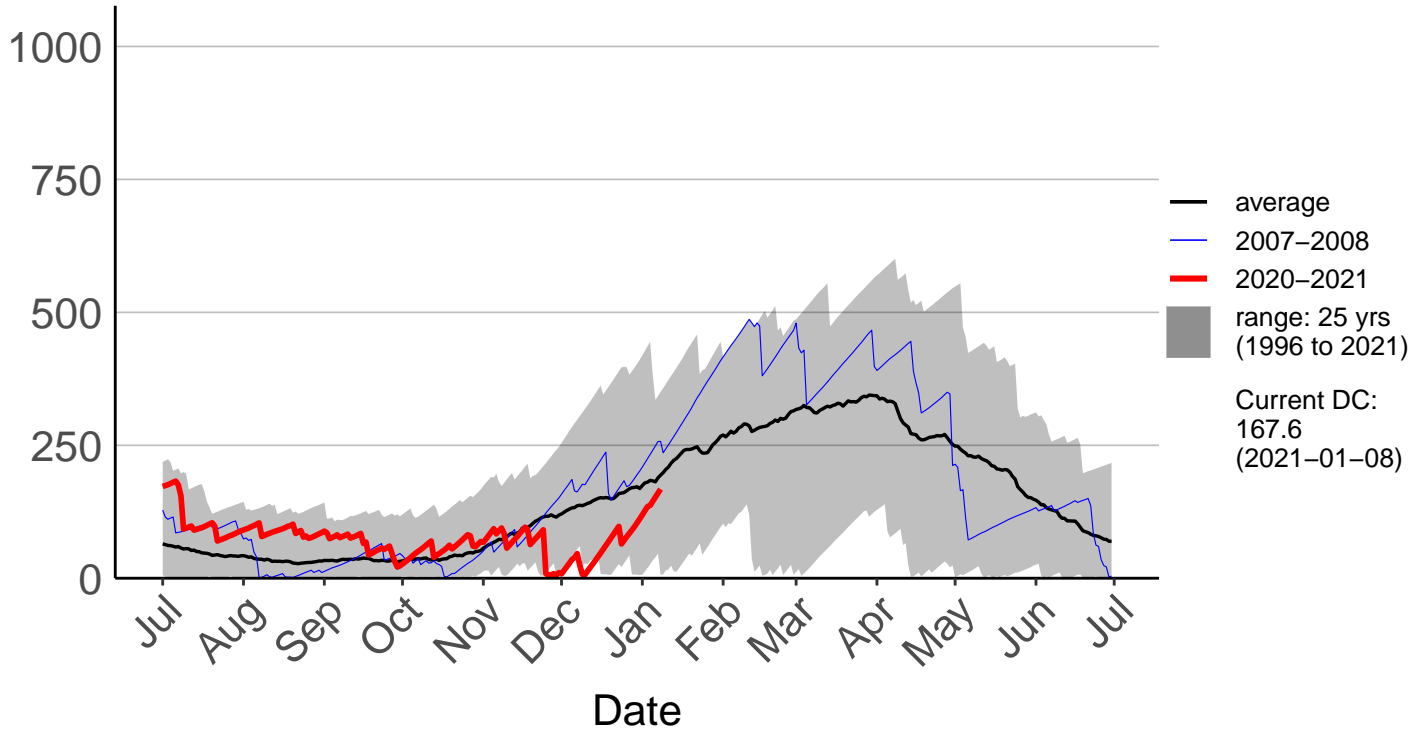

Wanganui, Spriggens Park Ews