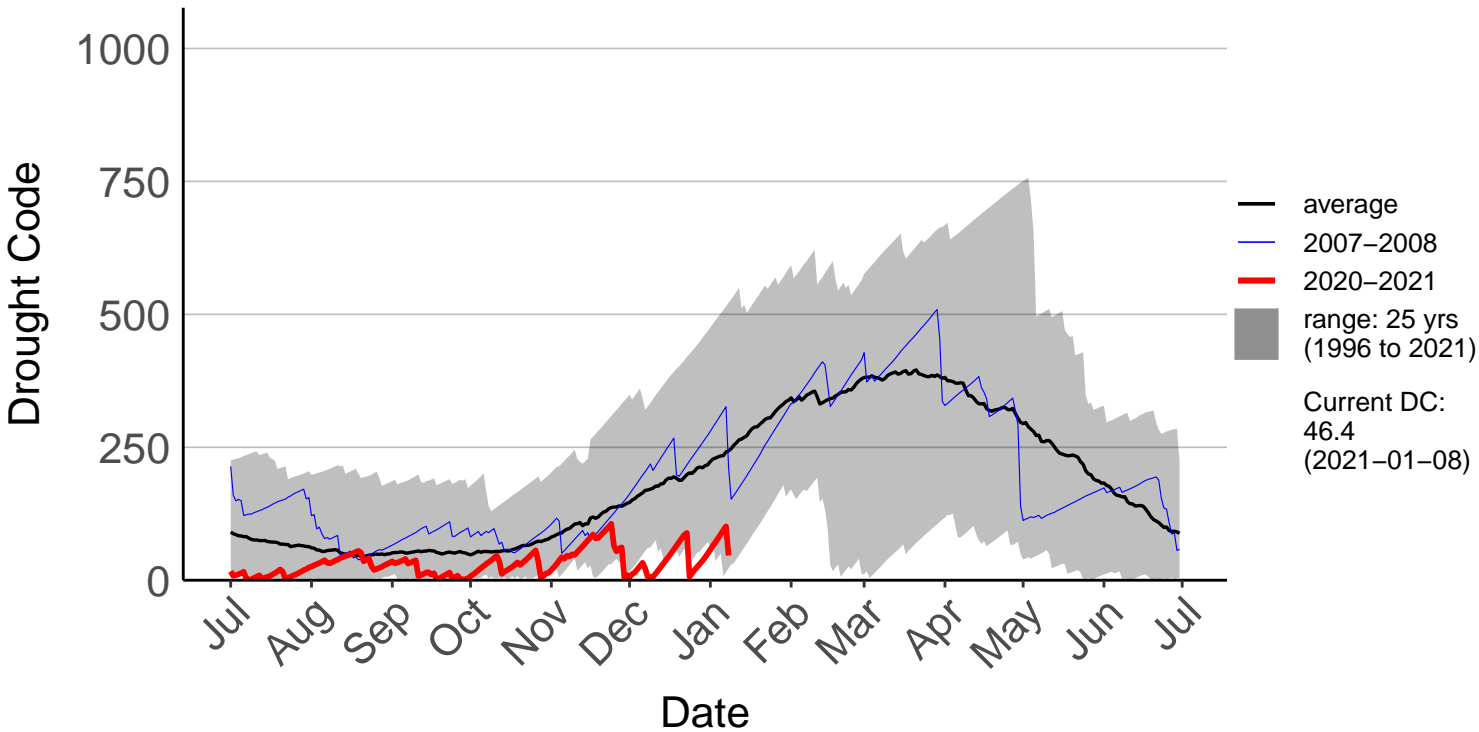

Waitarere Forest Raws