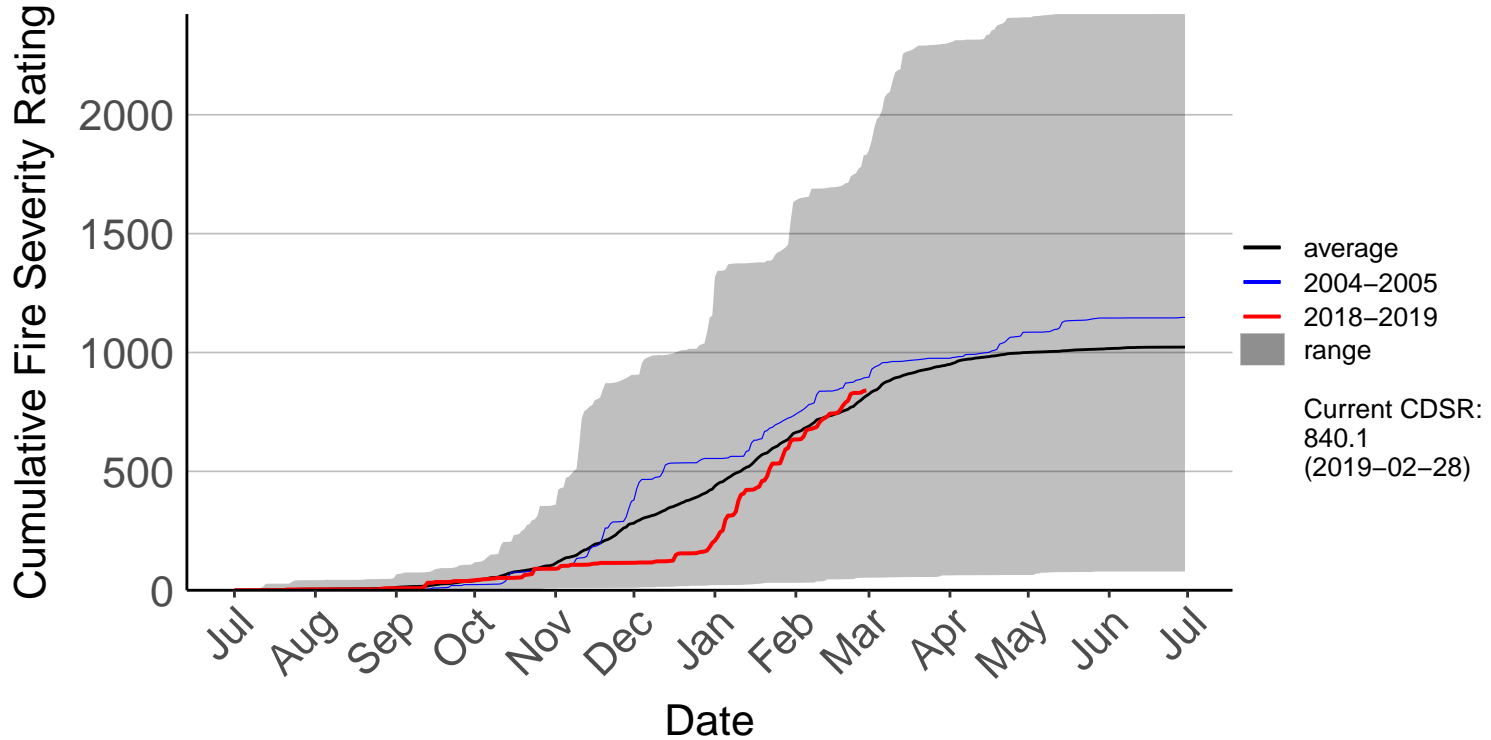

Cumulative Fire Severity Rating

Mount Somers Raws

Cumulative Fire Severity Rating

Pukaki Aero Raws

Cumulative Fire Severity Rating

Tekapo Raws

Timaru Aero SYNOP

Cumulative Fire Severity Rating