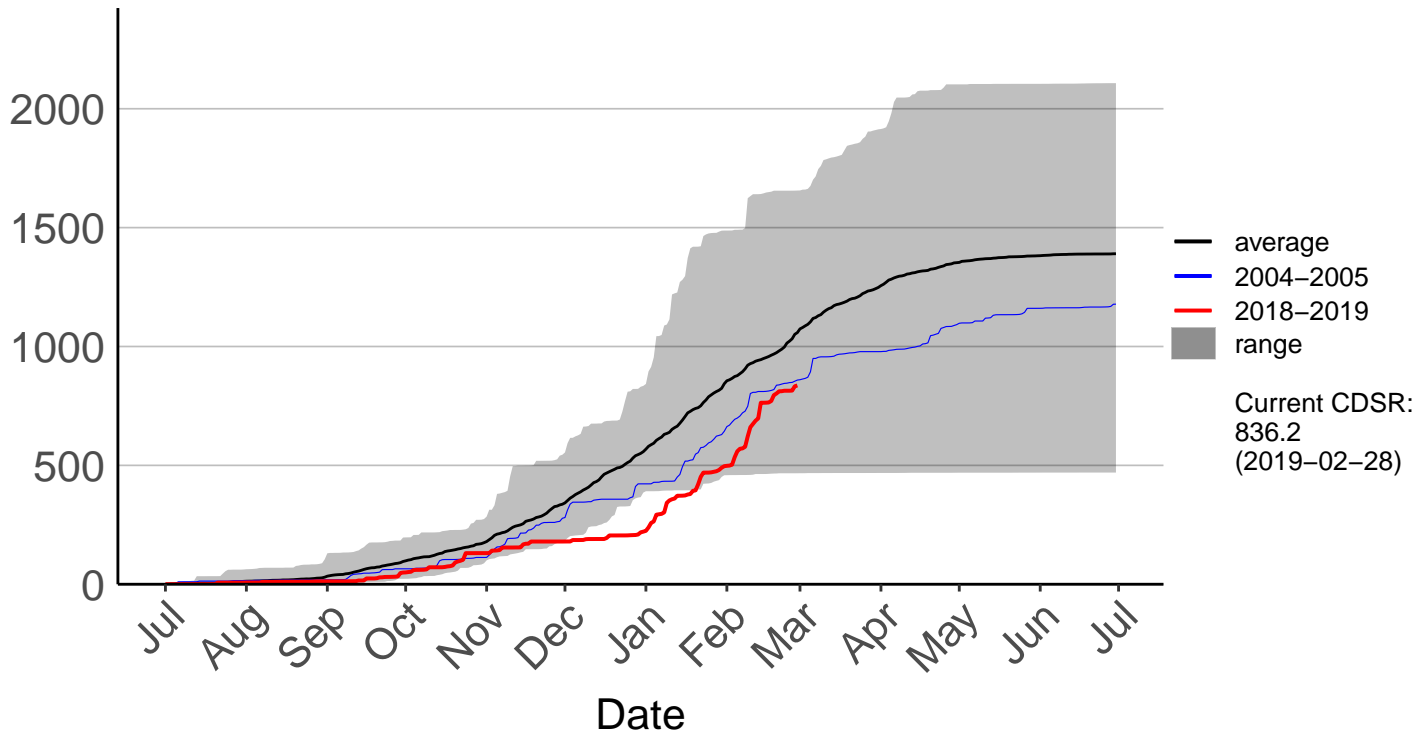

Ashburton Aero Raws

Cumulative Fire Severity Rating

- average
- 2004–2005
- 2018–2019
- range

Current CDSR:
349.4
(2019-02-28)

Date

Ashburton Plains 2 Raws

Cumulative Fire Severity Rating

- average
- 2004-2005
- 2018-2019
- range

Geraldine Forest Raws

Glenaan Station Raws

Cumulative Fire Severity Rating

Glentanner Raws

Cumulative Fire Severity Rating

Hakaterere Raws

Cumulative Fire Severity Rating

Mount Cook Ews