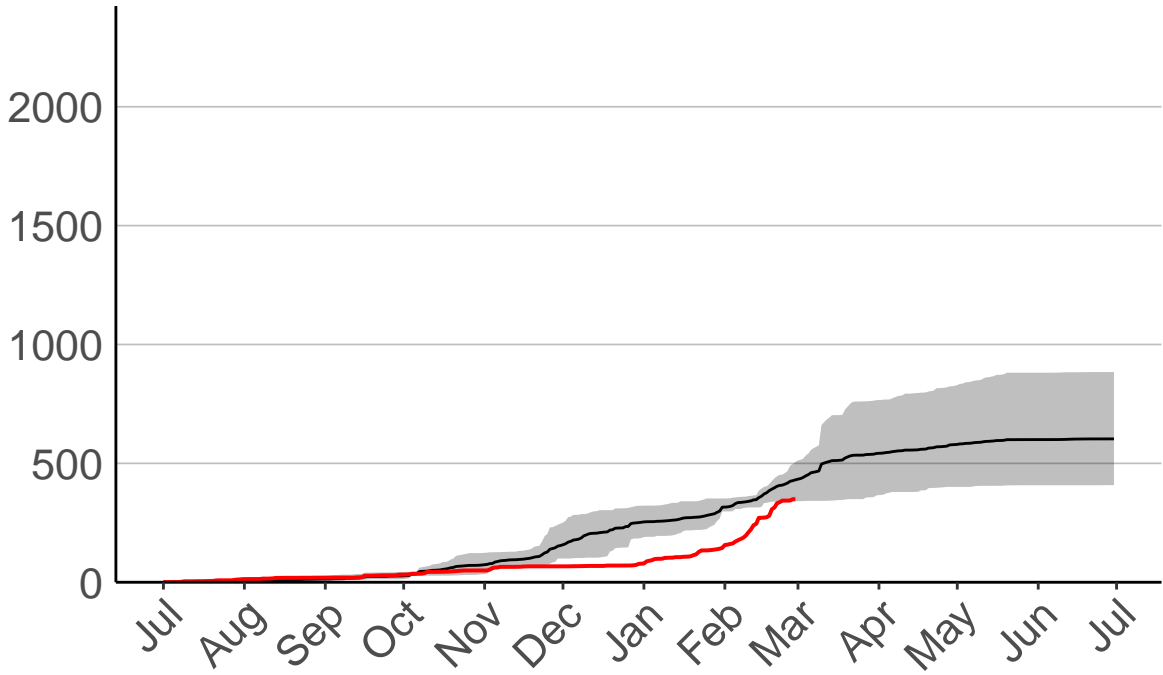

Ashburton Aero Raws

Cumulative Fire Severity Rating

- average
- 2004–2005
- 2018–2019
- range

Current CDSR:
349.4
(2019-02-28)

Date

Ashburton Plains 2 Raws

Cumulative Fire Severity Rating

- average
- 2004-2005
- 2018-2019
- range

Current CDSR:
255
(2019-02-28)

Date

Cannington Raws

Cumulative Fire Severity Rating

Cattle Creek Raws

Cumulative Fire Severity Rating

Clayton Raws

Cumulative Fire Severity Rating