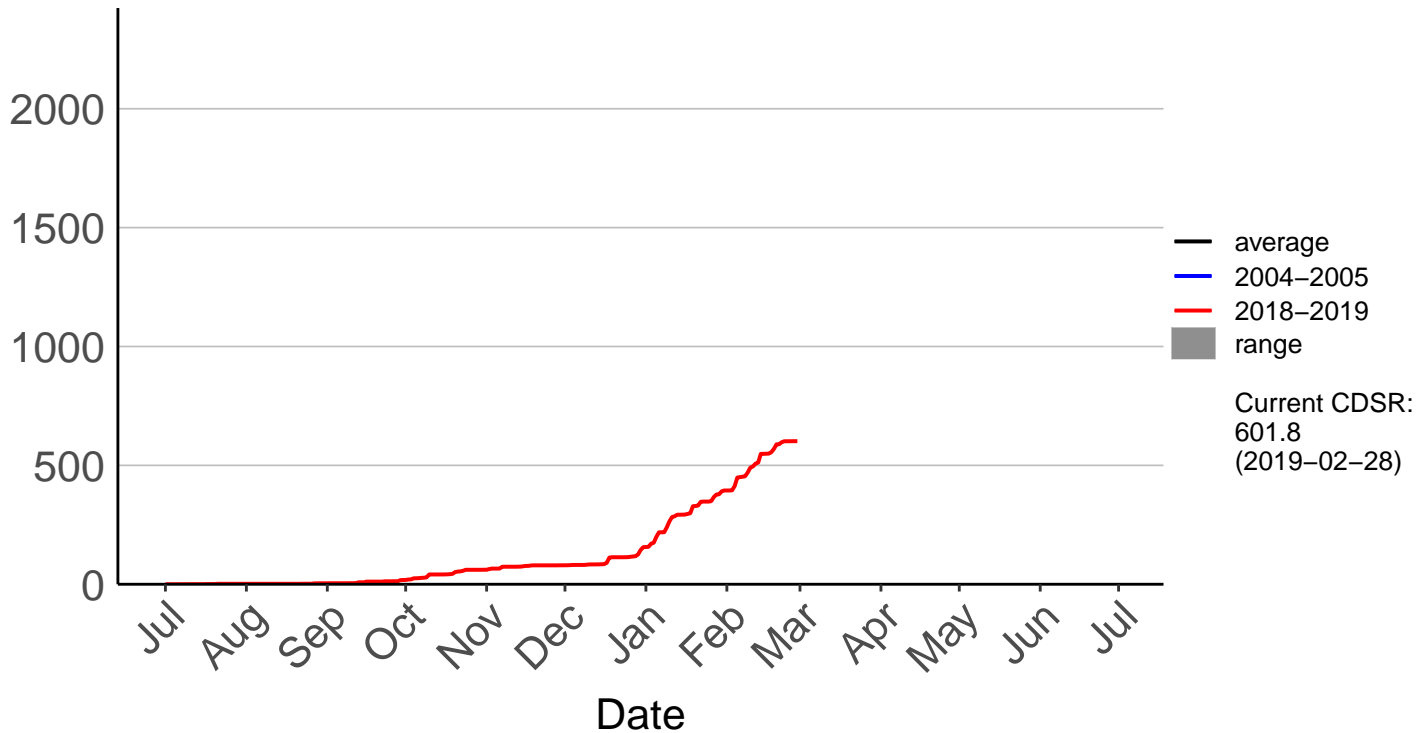

Ashburton Aero Raws

Cumulative Fire Severity Rating

- average
- 2004–2005
- 2018–2019
- range

Current CDSR:
349.4
(2019-02-28)

Date

Ashburton Plains 2 Raws

Cumulative Fire Severity Rating

- average
- 2004-2005
- 2018-2019
- range

Geraldine Forest Raws

Glenaan Station Raws

Cumulative Fire Severity Rating

Glentanner Raws

Cumulative Fire Severity Rating

Hakaterere Raws

Cumulative Fire Severity Rating

Mount Cook Ews