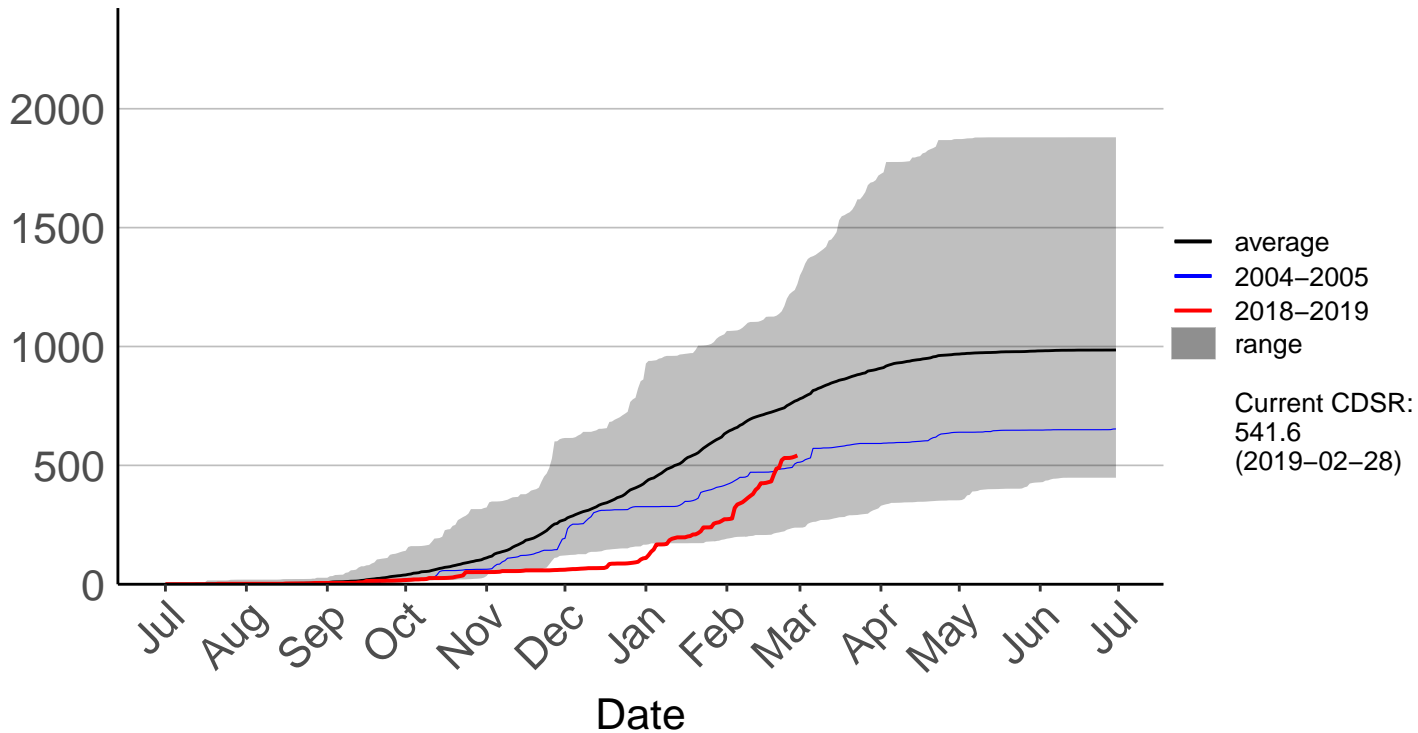

Cumulative Fire Severity Rating

Mount Somers Raws

Cumulative Fire Severity Rating

Pukaki Aero Raws

Cumulative Fire Severity Rating

Tekapo Raws

Timaru Aero SYNOP

Cumulative Fire Severity Rating