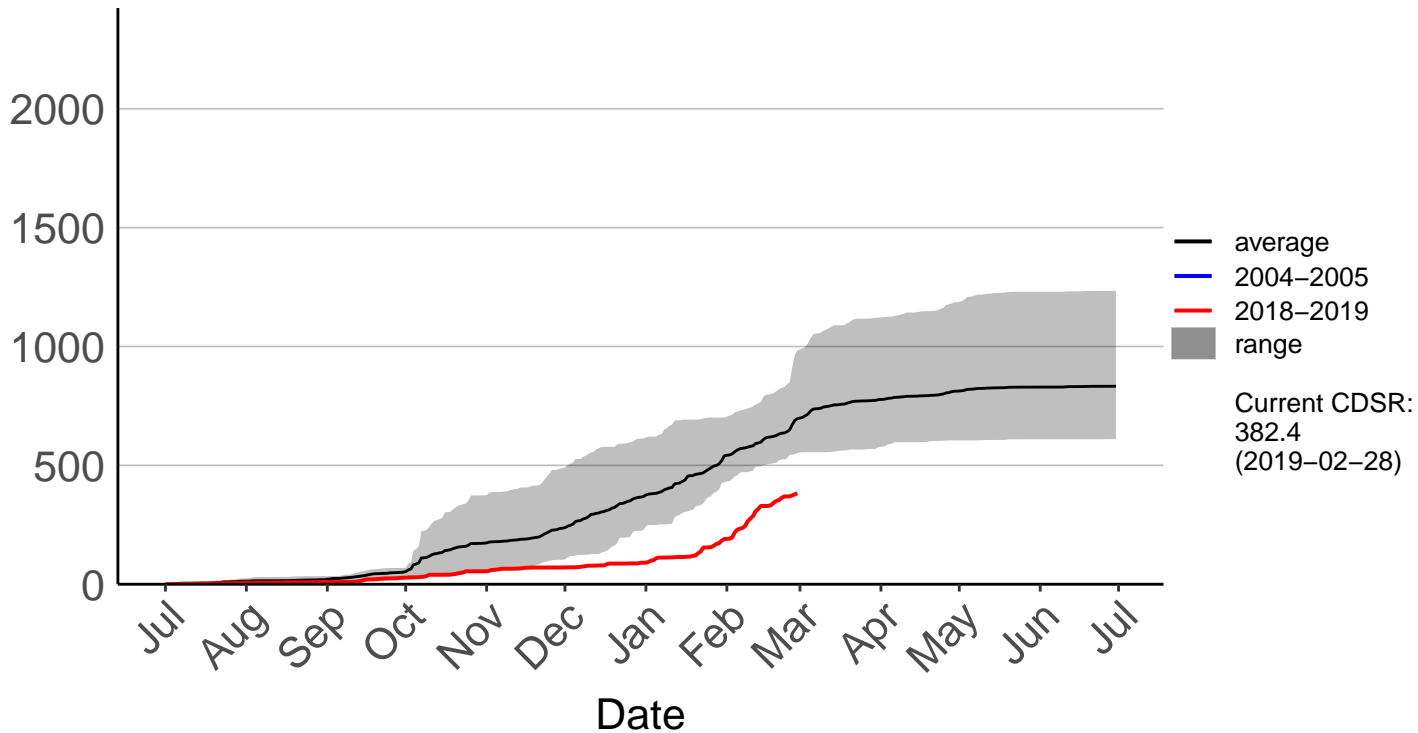

Ashburton Aero Raws

Cumulative Fire Severity Rating

- average
- 2004–2005
- 2018–2019
- range

Current CDSR:
349.4
(2019-02-28)

Date

Ashburton Plains 2 Raws

Cumulative Fire Severity Rating

- average
- 2004-2005
- 2018-2019
- range

Current CDSR:
255
(2019-02-28)

Date

Cannington Raws

Cumulative Fire Severity Rating

Cattle Creek Raws

Cumulative Fire Severity Rating

Clayton Raws

Cumulative Fire Severity Rating