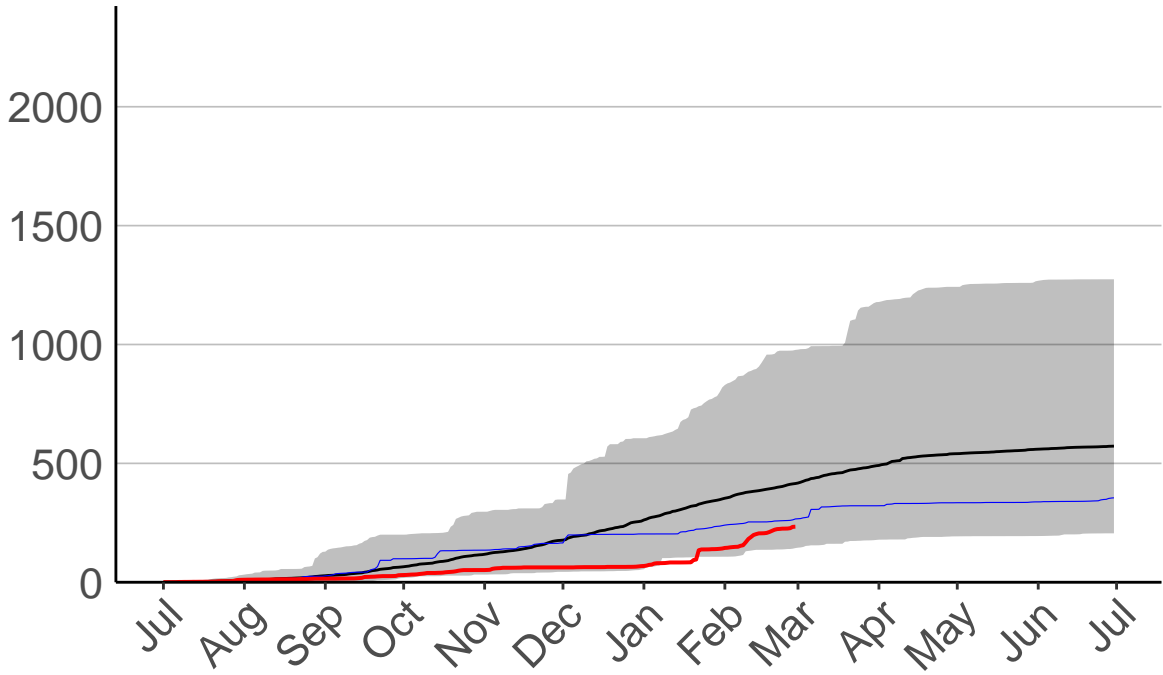

Cumulative Fire Severity Rating

Mount Somers Raws

Cumulative Fire Severity Rating

Pukaki Aero Raws

Cumulative Fire Severity Rating

Tekapo Raws

Timaru Aero SYNOP

Cumulative Fire Severity Rating