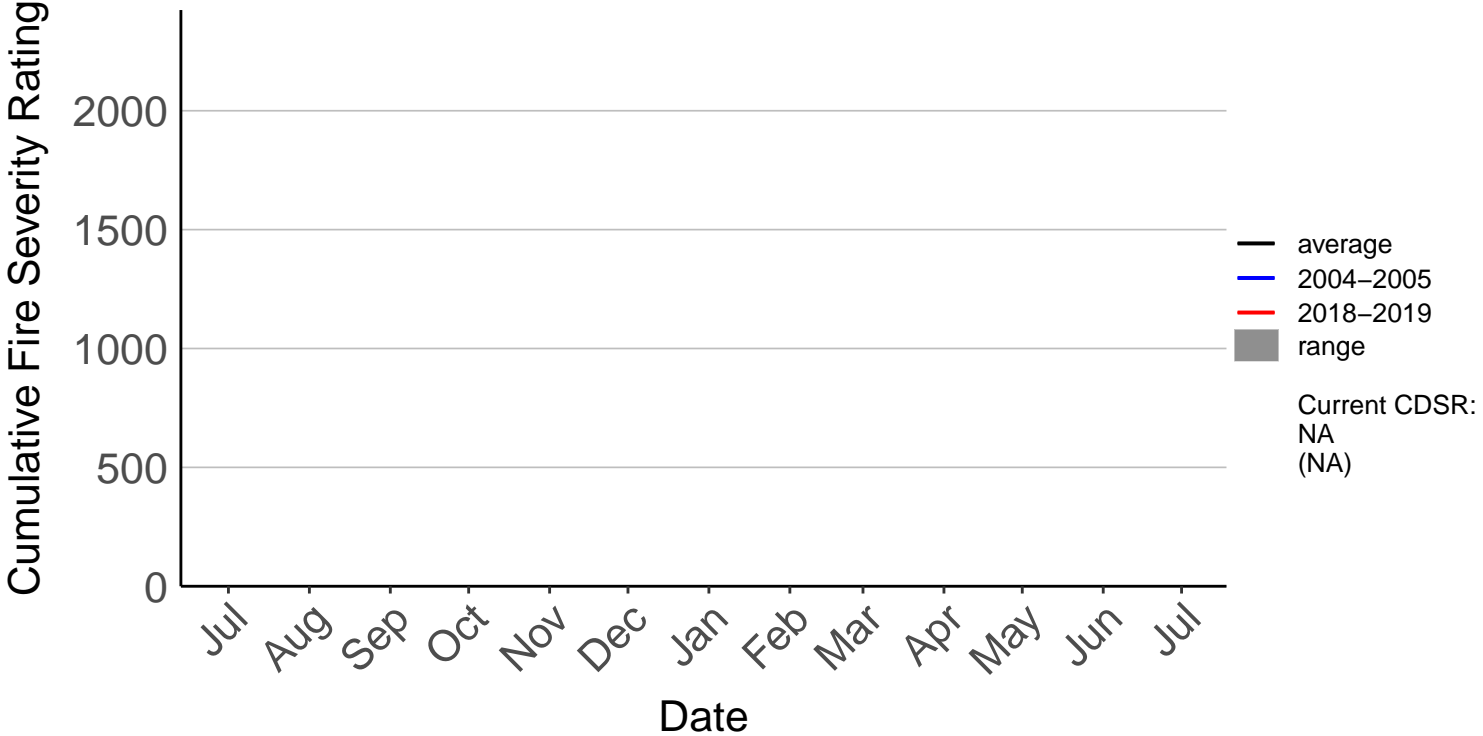

- average
- 2004–2005
- 2018–2019
- range

Current CDSR:
233.5
(2019-02-28)

Date

Timaru Coastal Raws

Cumulative Fire Severity Rating

Waihaorunga Raws

Cumulative Fire Severity Rating

Waimate Coastal Raws