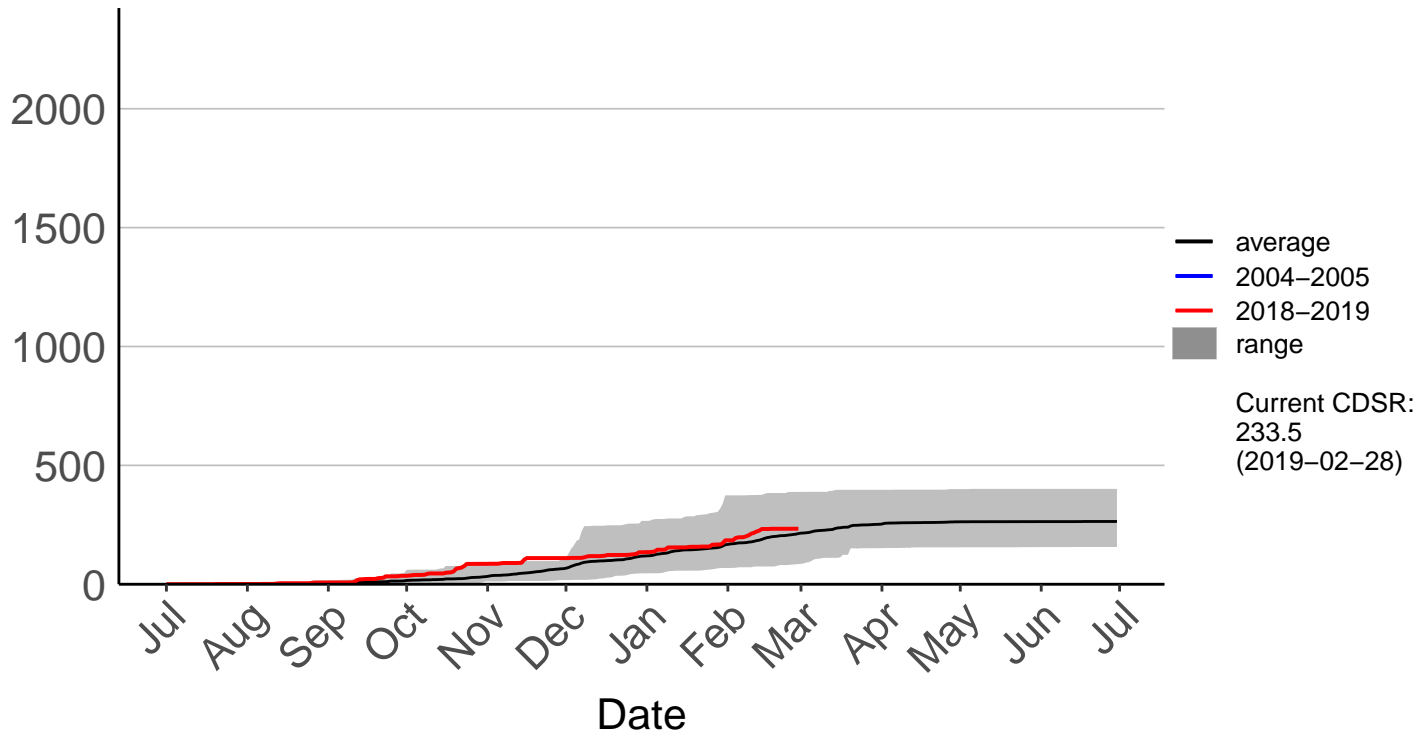

Mount Cook Ews

Cumulative Fire Severity Rating