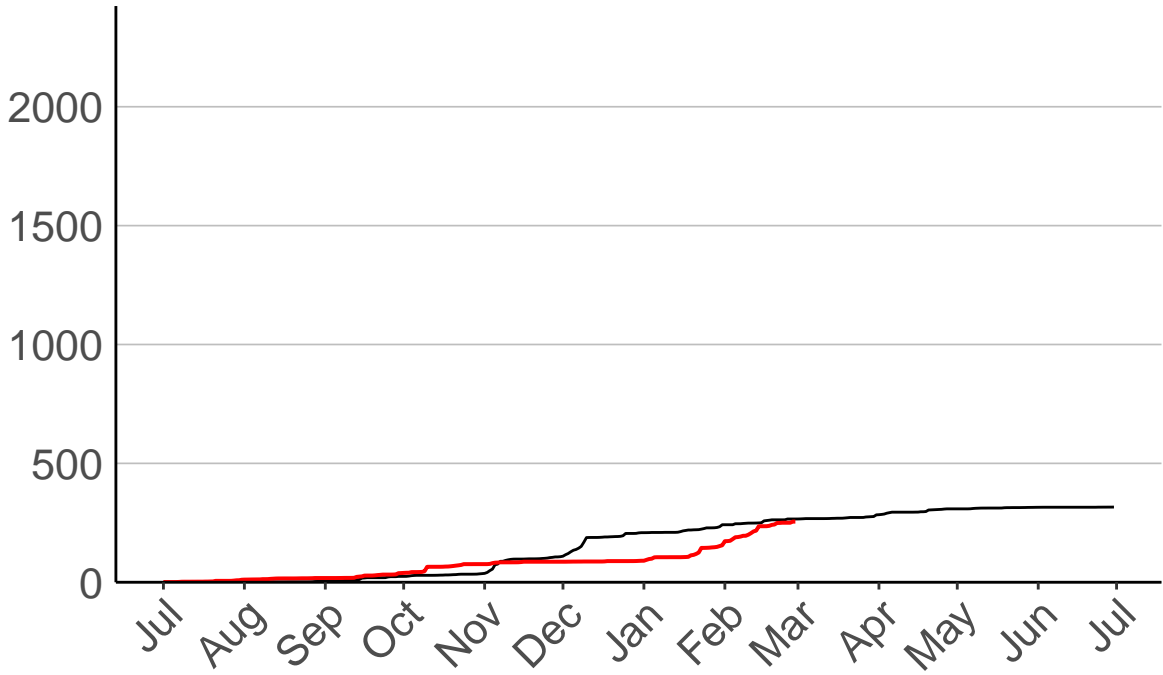

Ashburton Aero Raws

Cumulative Fire Severity Rating

- average
- 2004–2005
- 2018–2019
- range

Current CDSR:
349.4
(2019-02-28)

Date

Ashburton Plains 2 Raws

Cumulative Fire Severity Rating

- average
- 2004-2005
- 2018-2019
- range

Current CDSR:
255
(2019-02-28)

Date

Cannington Raws

Cumulative Fire Severity Rating

Cattle Creek Raws

Cumulative Fire Severity Rating

Clayton Raws

Cumulative Fire Severity Rating