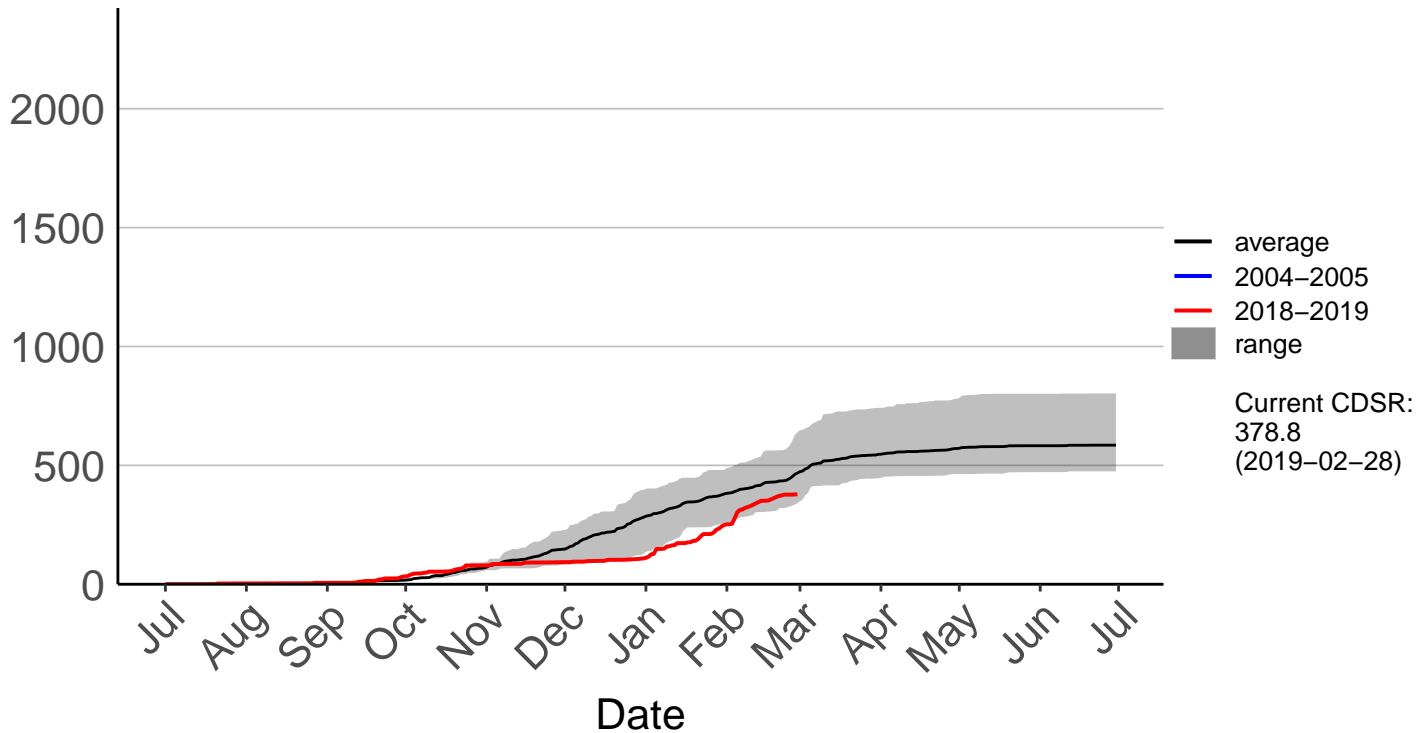

Glenaan Station Raws

Cumulative Fire Severity Rating