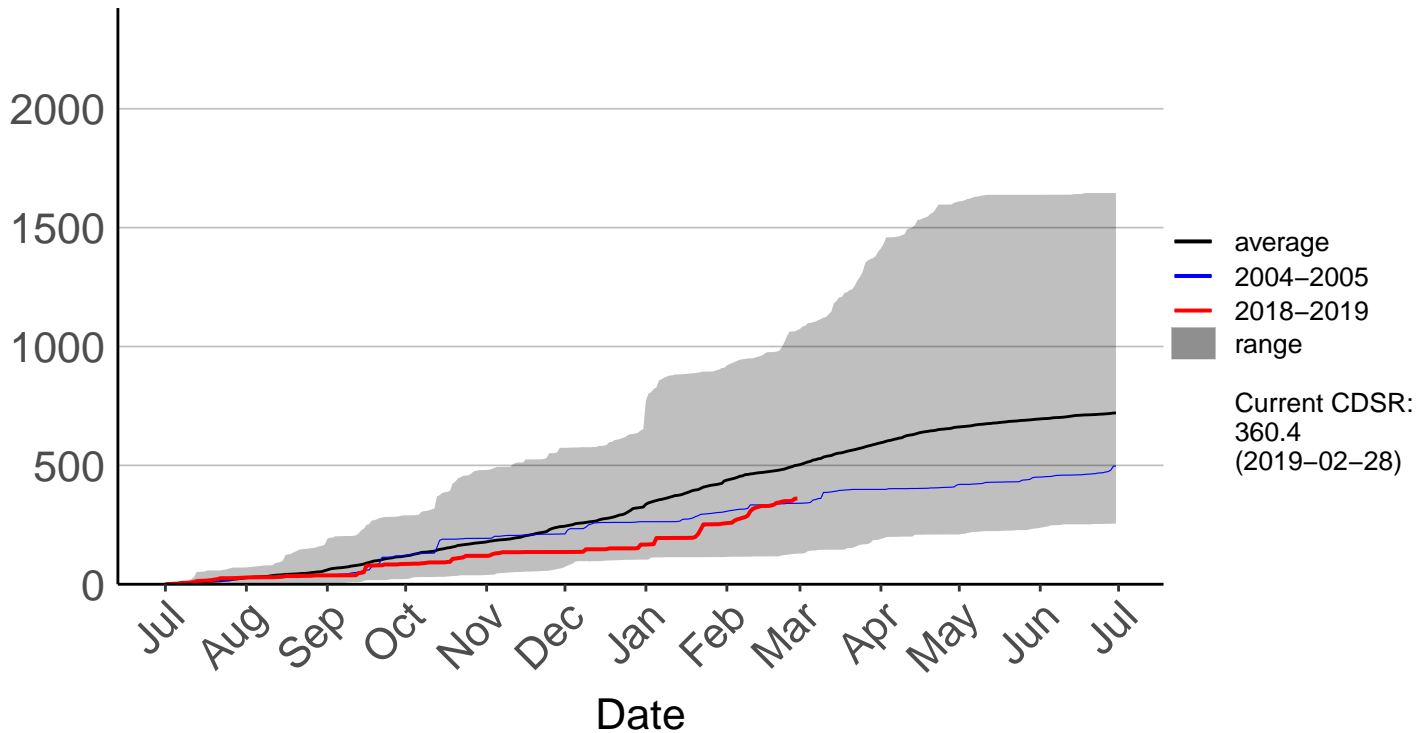

- average
- 2004–2005
- 2018–2019
- range

Current CDSR:
233.5
(2019-02-28)

Date

Timaru Coastal Raws

Cumulative Fire Severity Rating

Waihaorunga Raws

Cumulative Fire Severity Rating

Waimate Coastal Raws