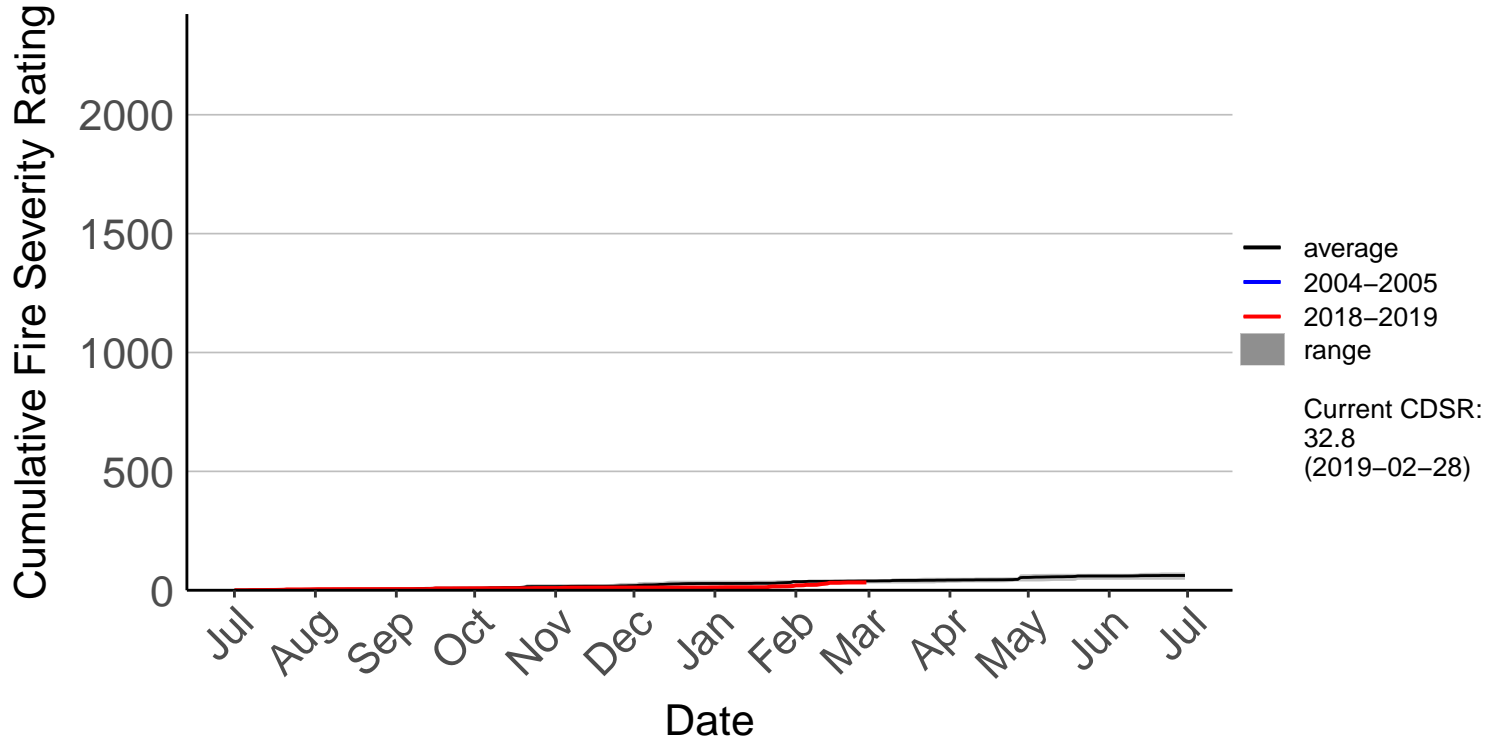

Geraldine Forest Raws