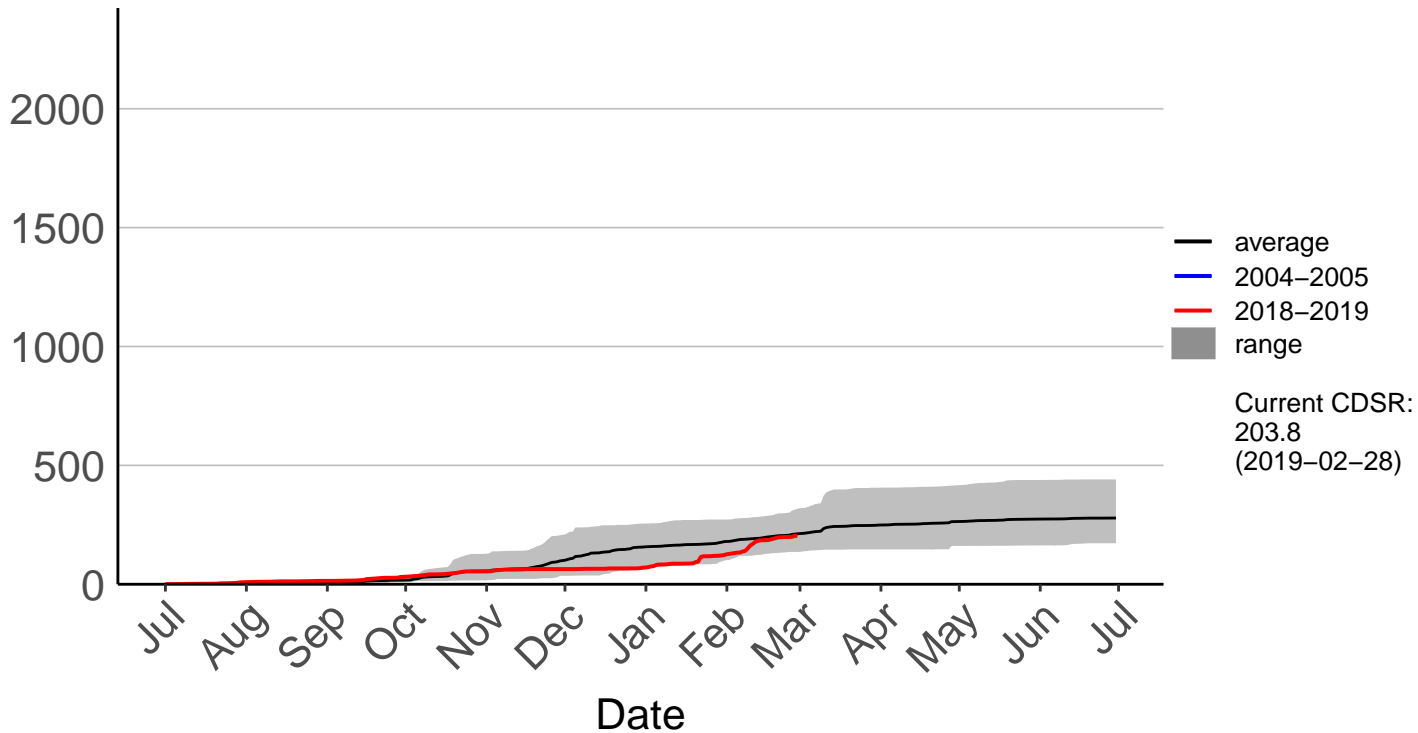

Timaru Coastal Raws

Cumulative Fire Severity Rating