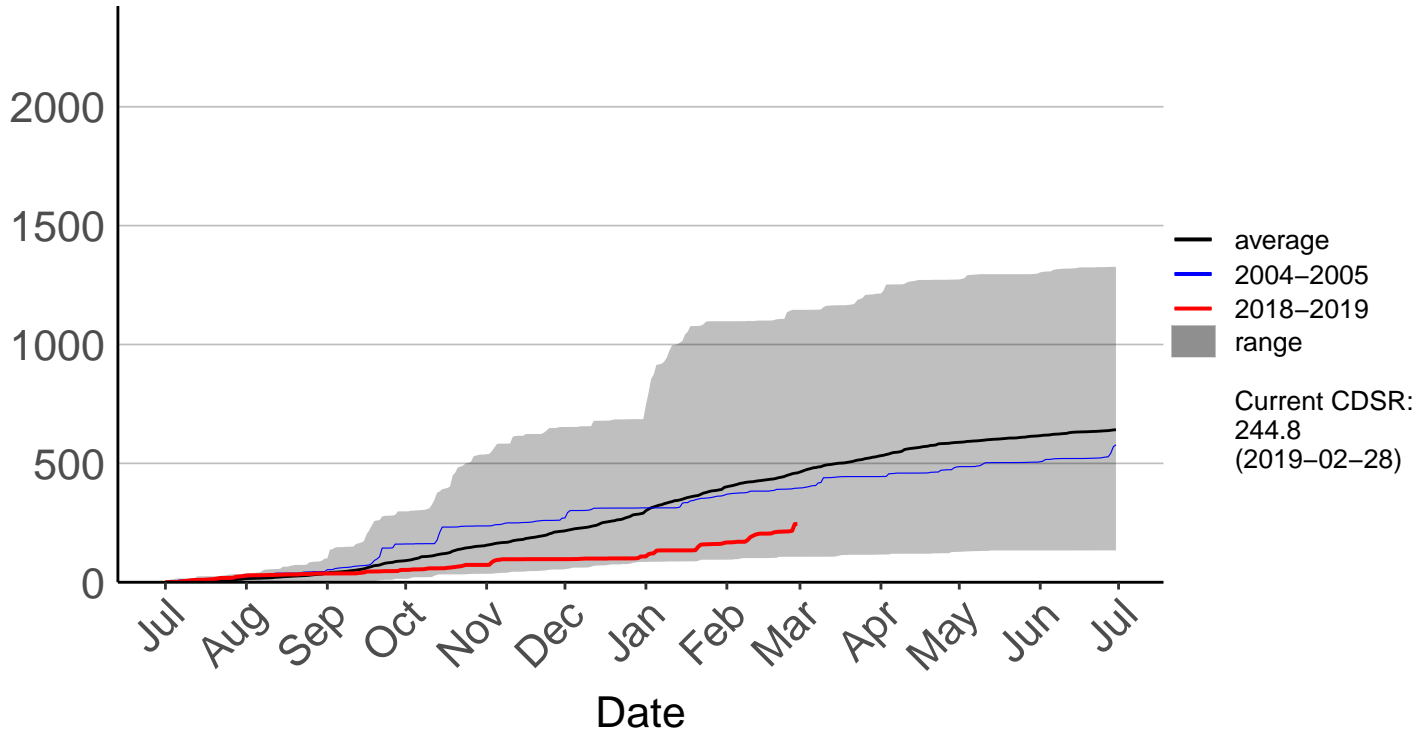

Ashburton Aero Raws

Cumulative Fire Severity Rating

- average
- 2004–2005
- 2018–2019
- range

Current CDSR:
349.4
(2019-02-28)

Date

Ashburton Plains 2 Raws

Cumulative Fire Severity Rating

- average
- 2004-2005
- 2018-2019
- range

Current CDSR:
255
(2019-02-28)

Date

Cannington Raws

Cumulative Fire Severity Rating

Cattle Creek Raws

Cumulative Fire Severity Rating

Clayton Raws

Cumulative Fire Severity Rating