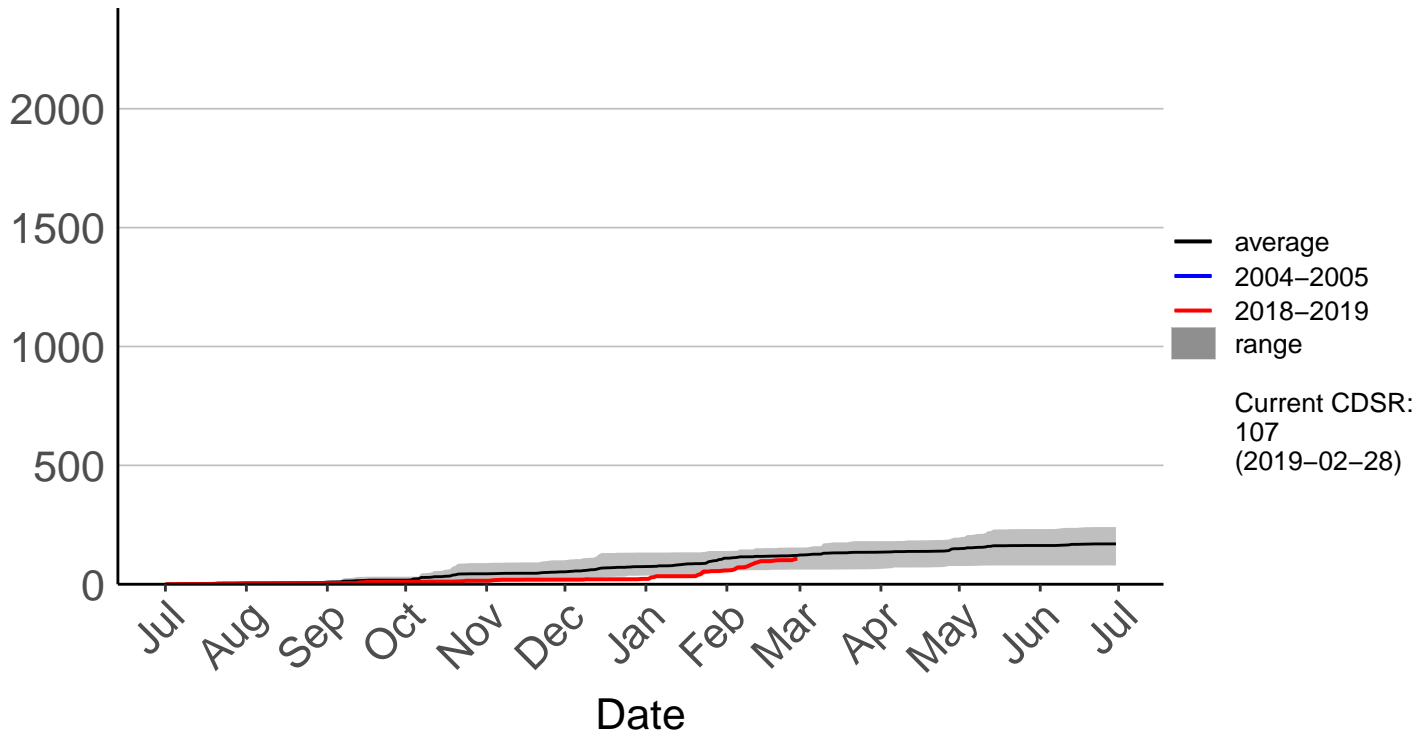

Ashburton Aero Raws

Cumulative Fire Severity Rating

- average
- 2004–2005
- 2018–2019
- range

Current CDSR:
349.4
(2019-02-28)

Date

Ashburton Plains 2 Raws

Cumulative Fire Severity Rating

- average
- 2004-2005
- 2018-2019
- range

Current CDSR:
255
(2019-02-28)

Date

Cannington Raws

Cumulative Fire Severity Rating

Cattle Creek Raws

Cumulative Fire Severity Rating

Clayton Raws

Cumulative Fire Severity Rating