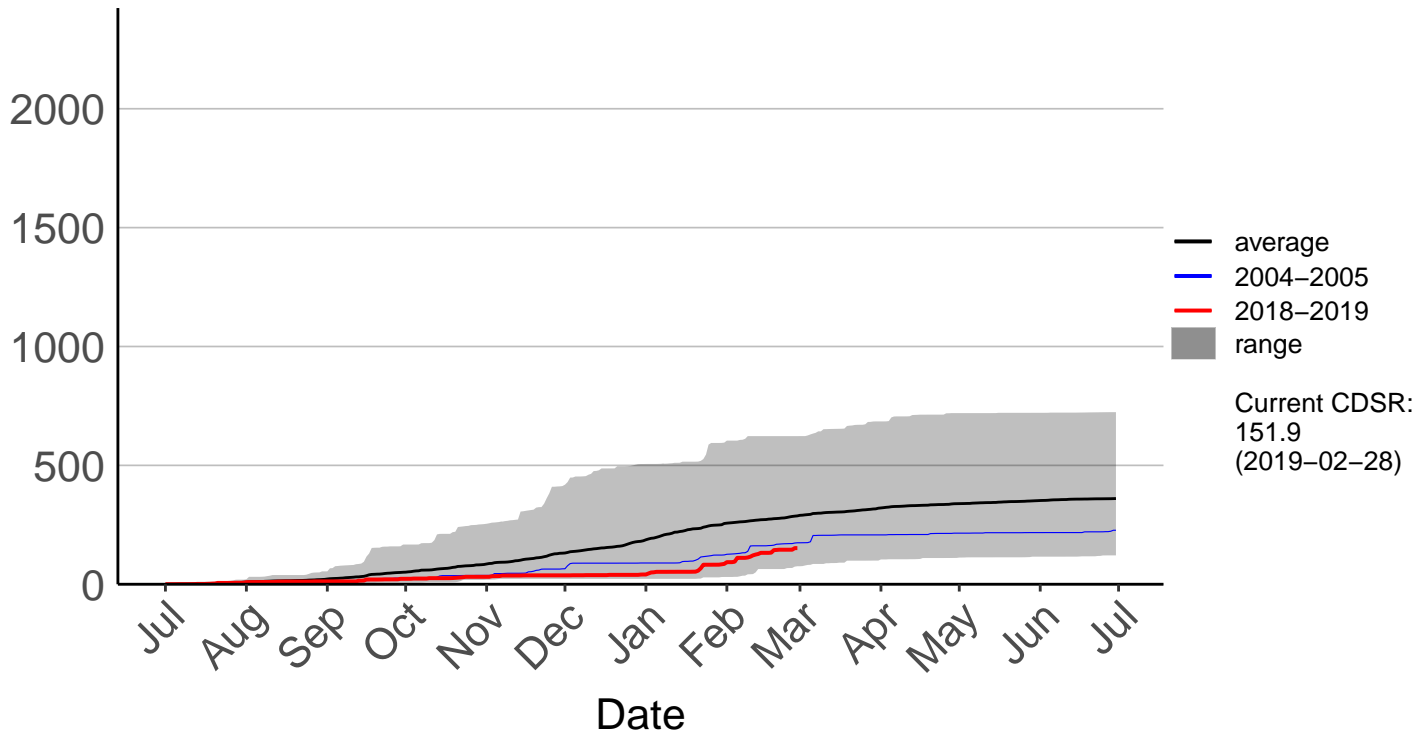

Mount Somers Raws

Cumulative Fire Severity Rating