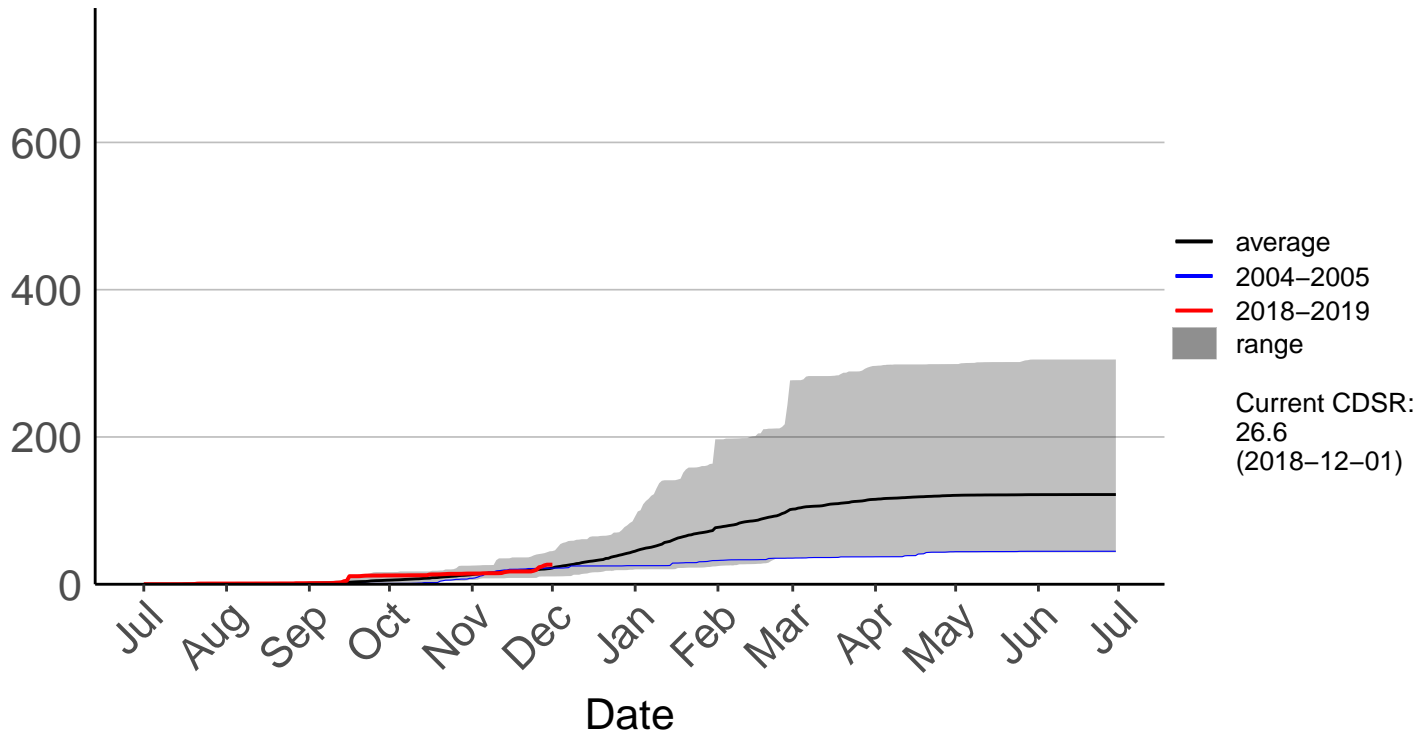

Invercargill Aero SYNOP – DISCONTINUED

Cumulative Fire Severity Rating