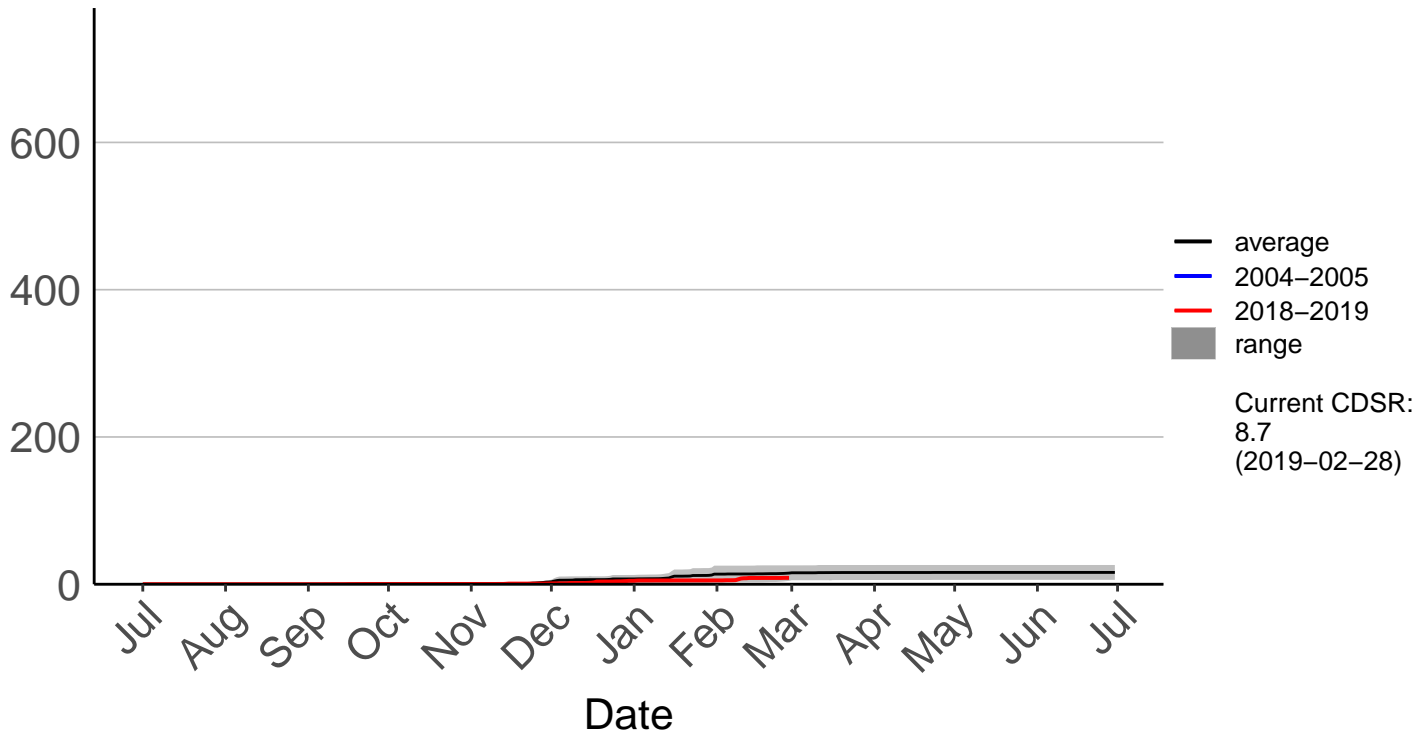

Cumulative Fire Severity Rating

- average
- 2004-2005
- 2018-2019
- range

Current CDSR:
556.8
(2019-02-28)

South West Cape SYNOP – DISCONTINUED

Cumulative Fire Severity Rating

Stewart Island Raws

Cumulative Fire Severity Rating