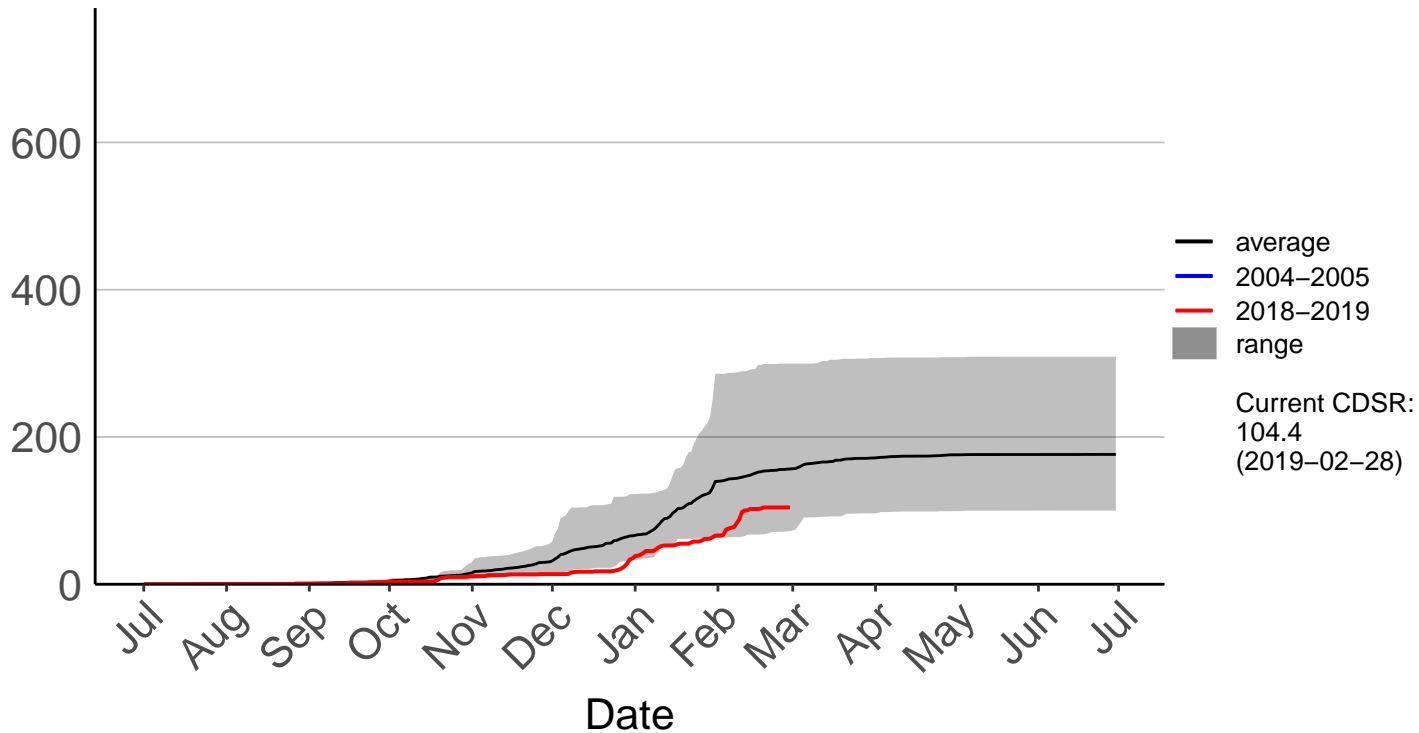

Cumulative Fire Severity Rating

- average
- 2004-2005
- 2018-2019
- range

Current CDSR:
556.8
(2019-02-28)

South West Cape SYNOP – DISCONTINUED

Cumulative Fire Severity Rating

Stewart Island Raws

Cumulative Fire Severity Rating

Tanner Road Raws

Cumulative Fire Severity Rating

Tisbury Raws

Cumulative Fire Severity Rating

Tuatapere Raws

Cumulative Fire Severity Rating

Wilderness Raws

Cumulative Fire Severity Rating