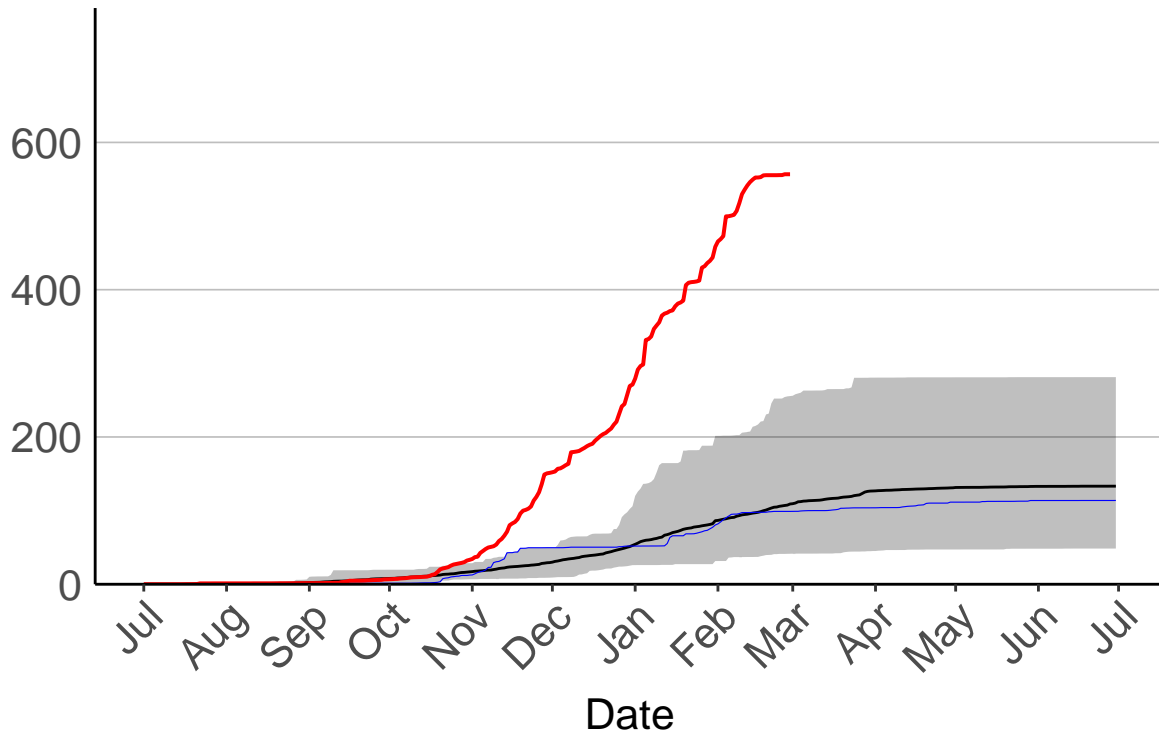

Milford Sound Raws

Cumulative Fire Severity Rating

- average
- 2004–2005
- 2018–2019
- range

Current CDSR:
8
(2019-02-28)

Date

Otama Raws

Cumulative Fire Severity Rating

Slopedown Raws

Cumulative Fire Severity Rating

- average
- 2004-2005
- 2018-2019
- range

Current CDSR:
556.8
(2019-02-28)

South West Cape SYNOP – DISCONTINUED

Cumulative Fire Severity Rating

Stewart Island Raws

Cumulative Fire Severity Rating