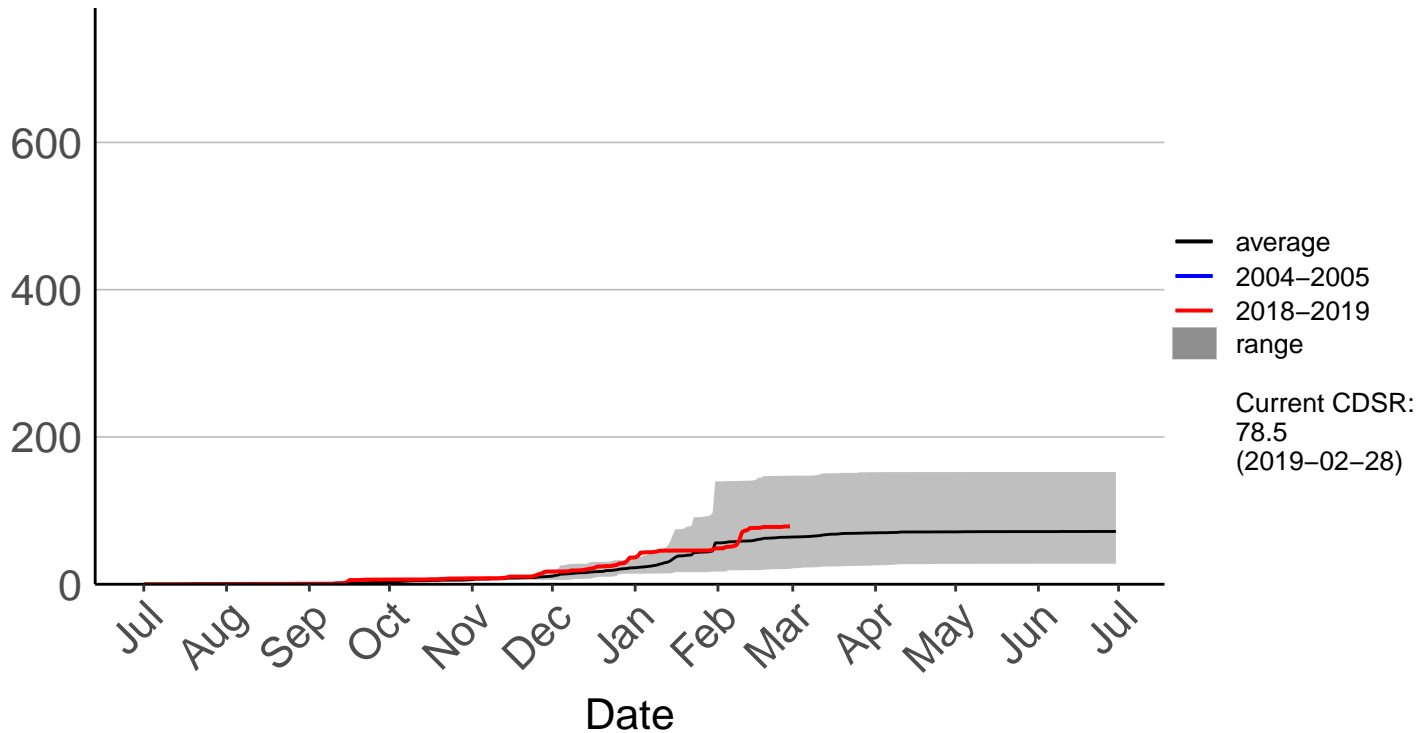

Tisbury Raws

Cumulative Fire Severity Rating