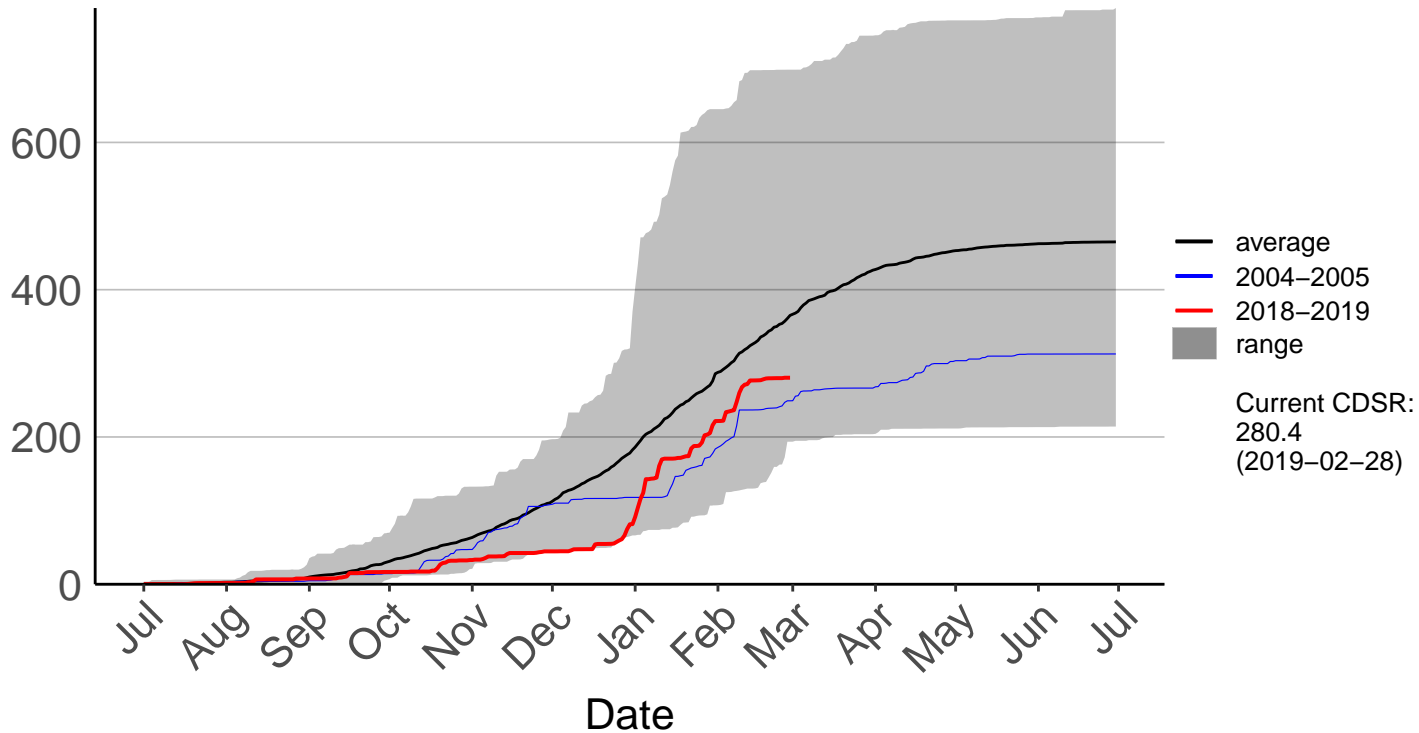

Barnhill Raws

Cumulative Fire Severity Rating

Blackmount Raws

Cumulative Fire Severity Rating

Edendale Raws

Garston Raws

Cumulative Fire Severity Rating

Gore Aws – DISCONTINUED

Milford Sound Raws

Cumulative Fire Severity Rating

- average
- 2004–2005
- 2018–2019
- range

Current CDSR:
8
(2019-02-28)

Date

Otama Raws

Cumulative Fire Severity Rating

Slopedown Raws

Cumulative Fire Severity Rating

- average
- 2004-2005
- 2018-2019
- range

Current CDSR:
556.8
(2019-02-28)

South West Cape SYNOP – DISCONTINUED

Cumulative Fire Severity Rating

Stewart Island Raws

Cumulative Fire Severity Rating