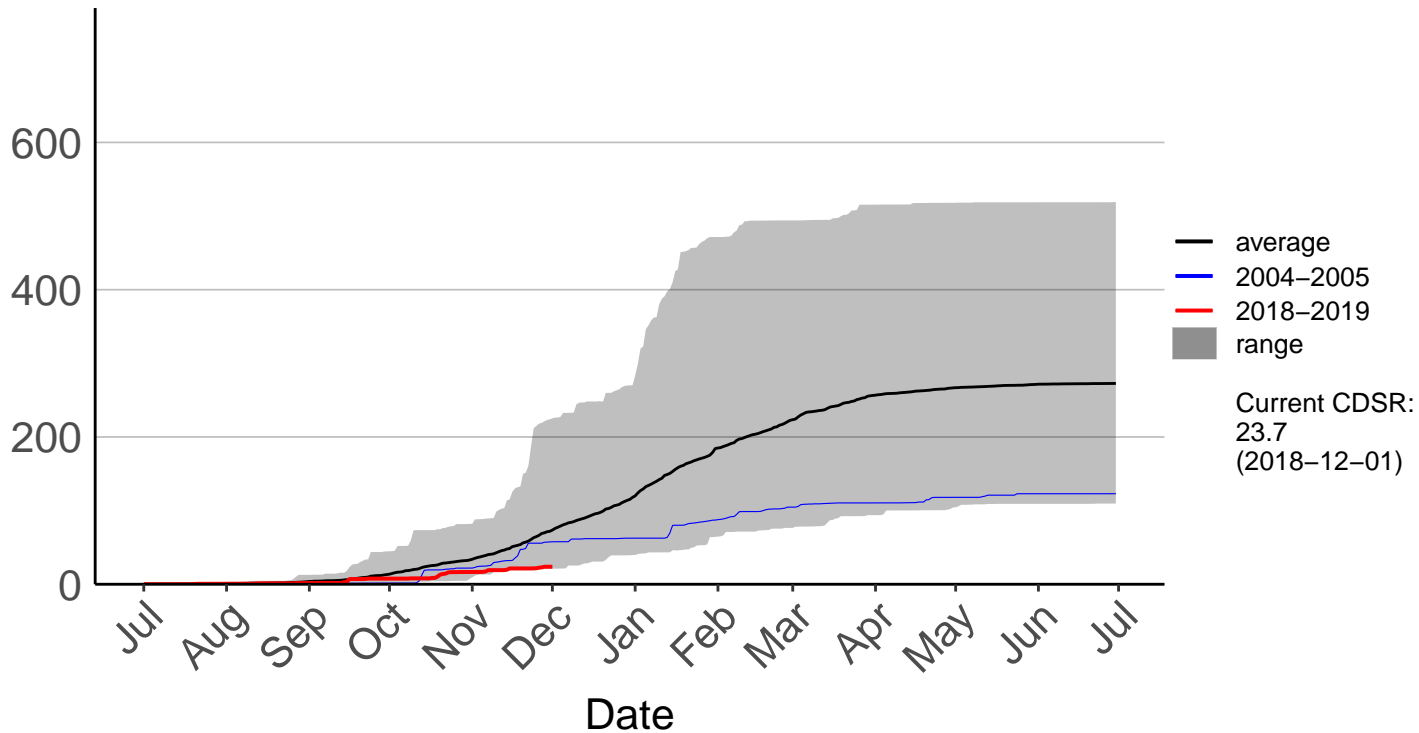

Cumulative Fire Severity Rating

Invercargill Aero SYNOP – DISCONTINUED

Cumulative Fire Severity Rating

Lumsden Aws – DISCONTINUED

Cumulative Fire Severity Rating

Manapouri Aero Aws – DISCONTINUED

Cumulative Fire Severity Rating

Milford Sound Raws

Cumulative Fire Severity Rating

- average
- 2004–2005
- 2018–2019
- range

Current CDSR:
8
(2019-02-28)

Date

Otama Raws

Cumulative Fire Severity Rating

Slopedown Raws

Cumulative Fire Severity Rating

- average
- 2004-2005
- 2018-2019
- range

Current CDSR:
556.8
(2019-02-28)

South West Cape SYNOP – DISCONTINUED

Cumulative Fire Severity Rating

Stewart Island Raws

Cumulative Fire Severity Rating