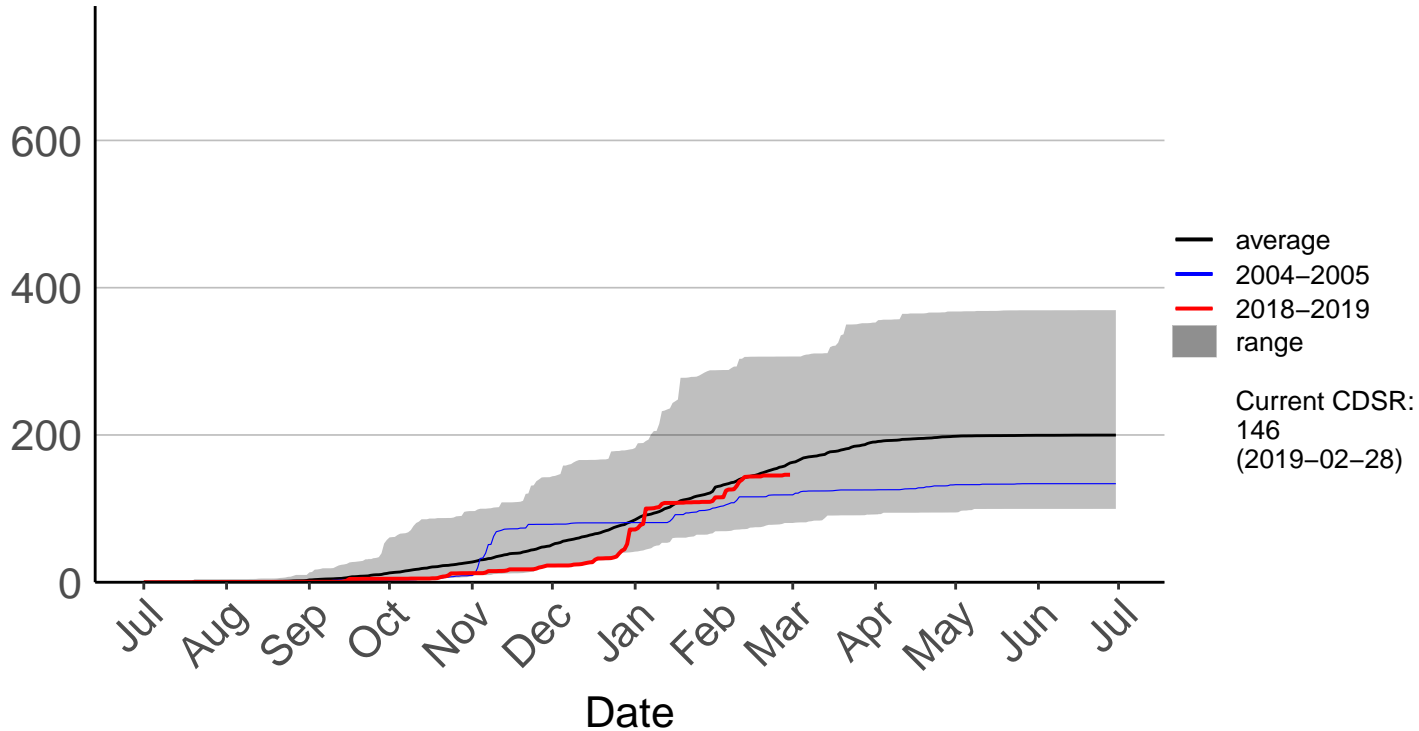

Cumulative Fire Severity Rating

- average
- 2004-2005
- 2018-2019
- range

Current CDSR:
556.8
(2019-02-28)

South West Cape SYNOP – DISCONTINUED

Cumulative Fire Severity Rating

Stewart Island Raws

Cumulative Fire Severity Rating

Tanner Road Raws

Cumulative Fire Severity Rating

Tisbury Raws

Cumulative Fire Severity Rating

Tuatapere Raws

Cumulative Fire Severity Rating

Wilderness Raws

Cumulative Fire Severity Rating