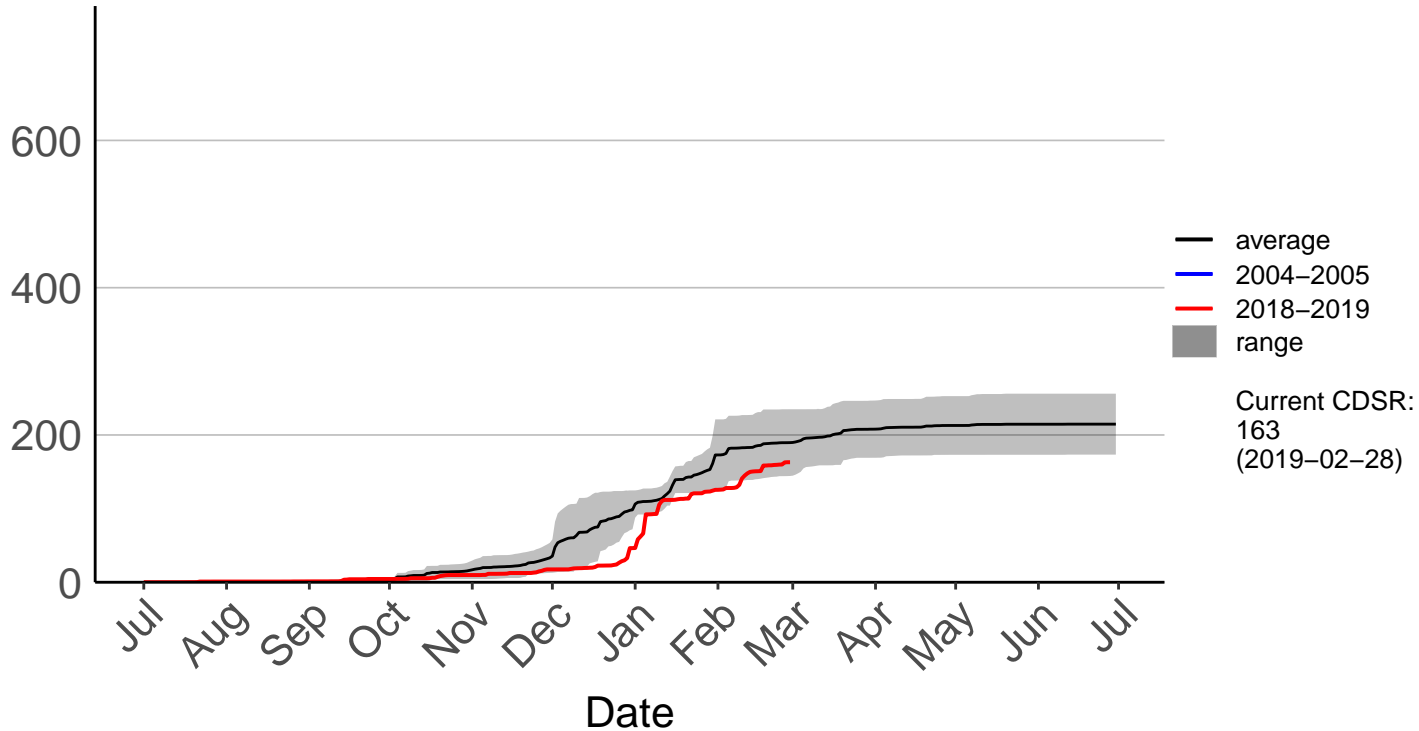

Milford Sound Raws

Cumulative Fire Severity Rating

- average
- 2004–2005
- 2018–2019
- range

Current CDSR:
8
(2019-02-28)

Date

Otama Raws

Cumulative Fire Severity Rating

Slopedown Raws

Cumulative Fire Severity Rating

- average
- 2004-2005
- 2018-2019
- range

Current CDSR:
556.8
(2019-02-28)

South West Cape SYNOP – DISCONTINUED

Cumulative Fire Severity Rating

Stewart Island Raws

Cumulative Fire Severity Rating