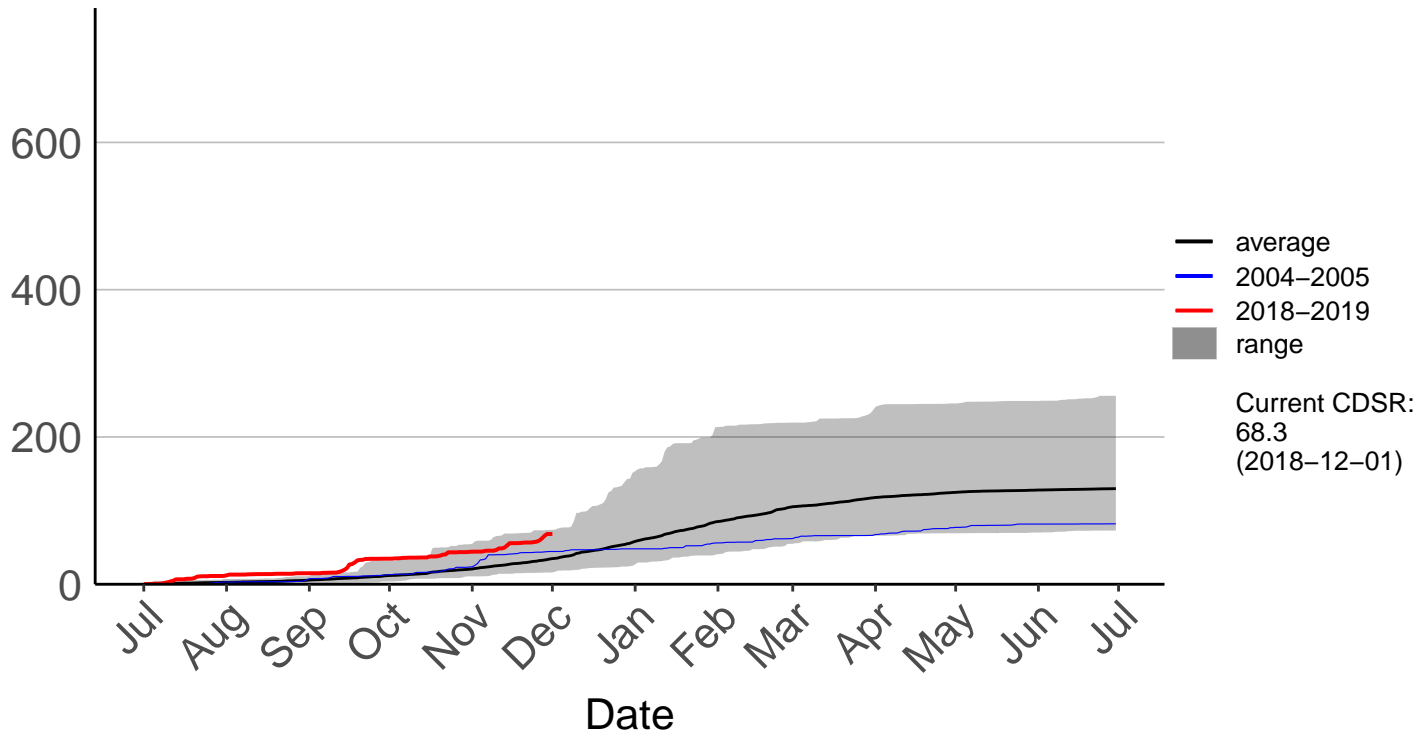

Milford Sound Raws

Cumulative Fire Severity Rating

- average
- 2004–2005
- 2018–2019
- range

Current CDSR:
8
(2019-02-28)

Date

Otama Raws

Cumulative Fire Severity Rating

Slopedown Raws

Cumulative Fire Severity Rating

- average
- 2004-2005
- 2018-2019
- range

Current CDSR:
556.8
(2019-02-28)

South West Cape SYNOP – DISCONTINUED

Cumulative Fire Severity Rating

Stewart Island Raws

Cumulative Fire Severity Rating