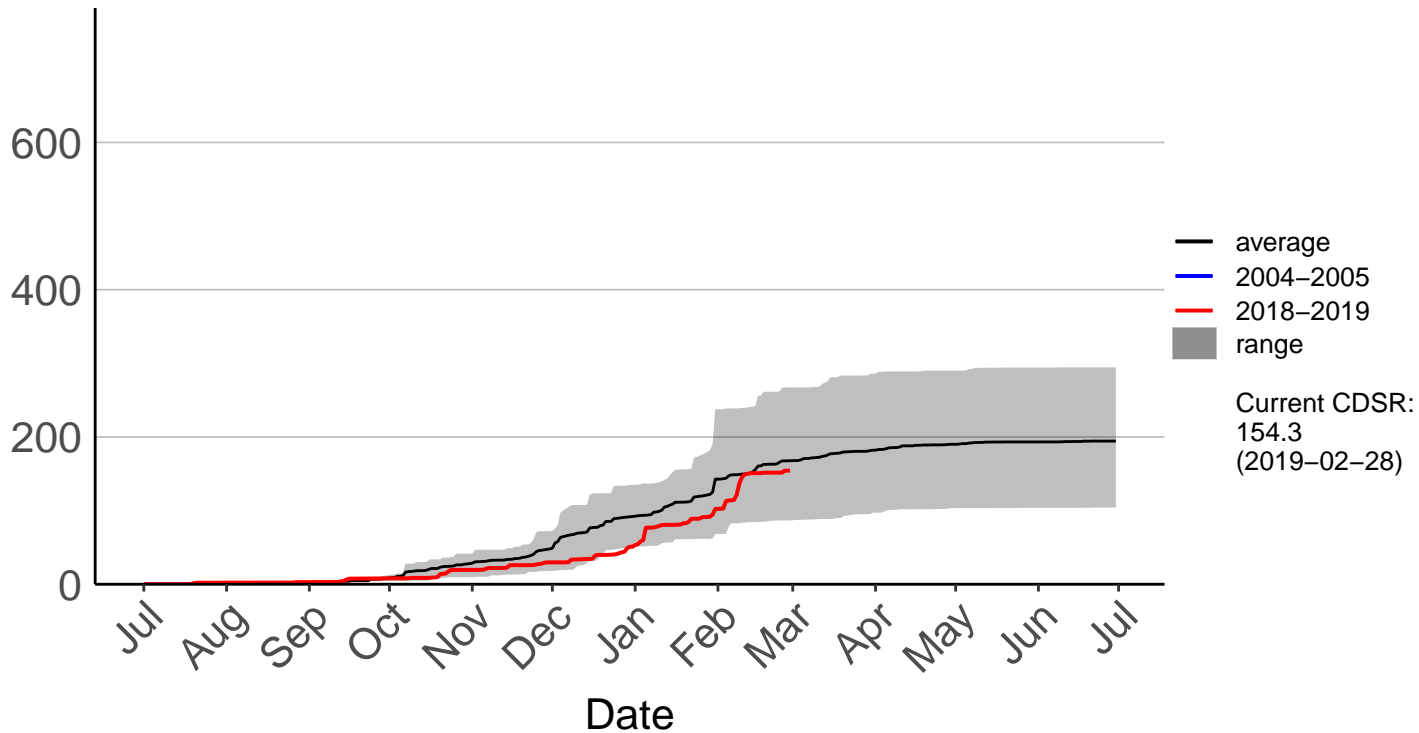

Tanner Road Raws

Cumulative Fire Severity Rating