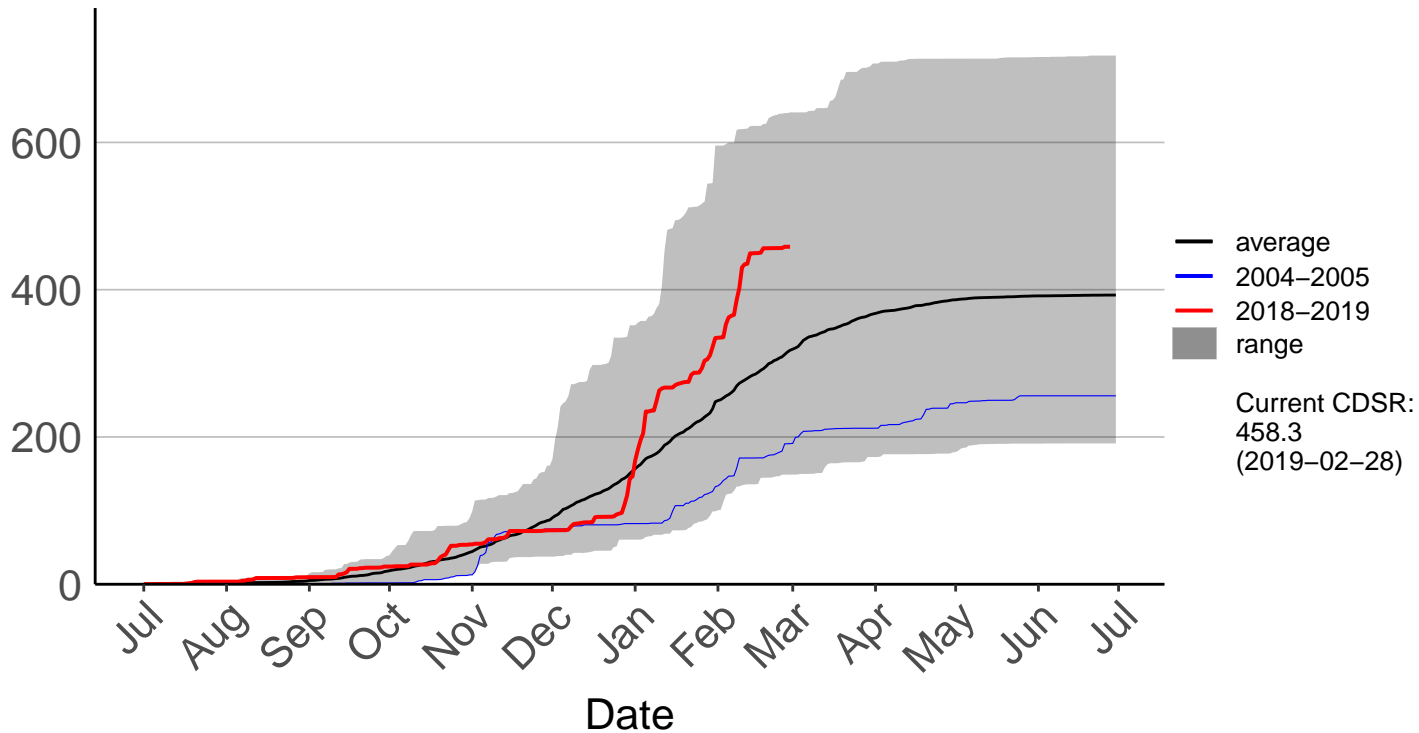

Barnhill Raws

Cumulative Fire Severity Rating

Blackmount Raws

Cumulative Fire Severity Rating

Edendale Raws

Garston Raws

Cumulative Fire Severity Rating

Gore Aws – DISCONTINUED

Milford Sound Raws

Cumulative Fire Severity Rating

- average
- 2004–2005
- 2018–2019
- range

Current CDSR:
8
(2019-02-28)

Date

Otama Raws

Cumulative Fire Severity Rating

Slopedown Raws

Cumulative Fire Severity Rating

- average
- 2004-2005
- 2018-2019
- range

Current CDSR:
556.8
(2019-02-28)

South West Cape SYNOP – DISCONTINUED

Cumulative Fire Severity Rating

Stewart Island Raws

Cumulative Fire Severity Rating