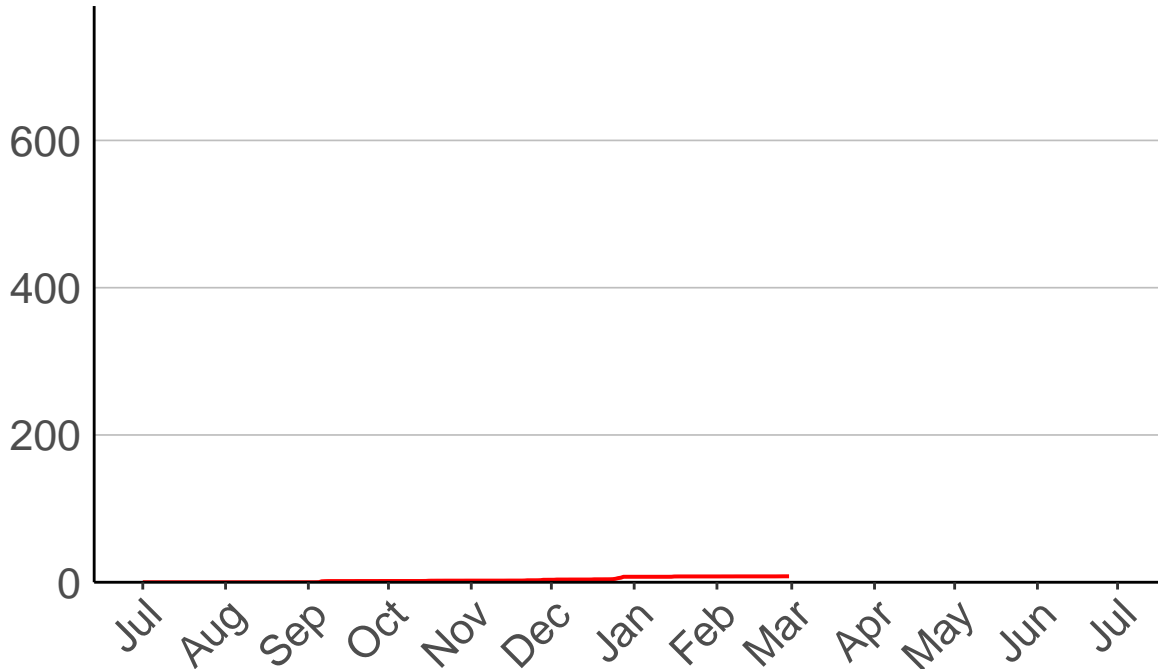

Milford Sound Raws

Cumulative Fire Severity Rating

- average
- 2004–2005
- 2018–2019
- range

Current CDSR:
8
(2019-02-28)

Date

Otama Raws

Cumulative Fire Severity Rating

Slopedown Raws