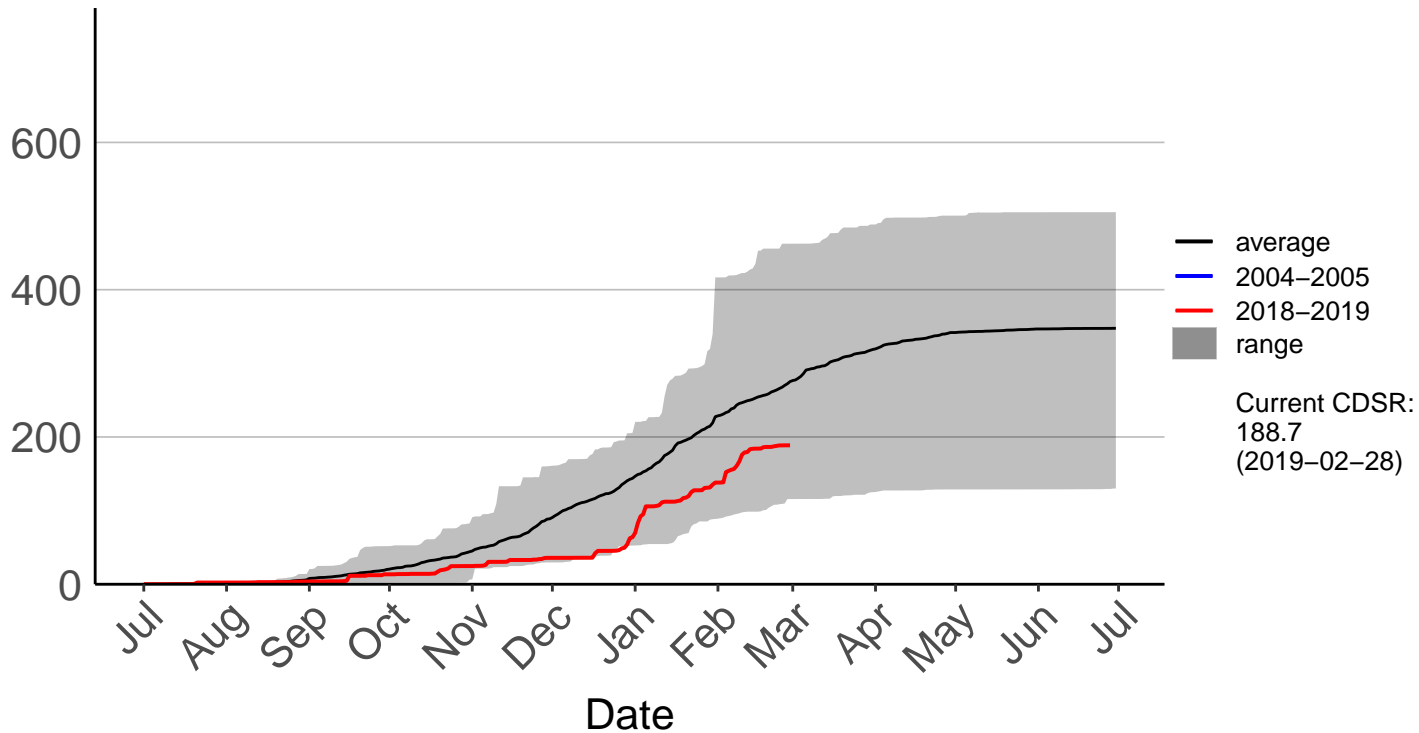

Barnhill Raws

Cumulative Fire Severity Rating

Blackmount Raws

Cumulative Fire Severity Rating

Edendale Raws

Garston Raws

Cumulative Fire Severity Rating

Gore Aws – DISCONTINUED

Milford Sound Raws

Cumulative Fire Severity Rating

- average
- 2004–2005
- 2018–2019
- range

Current CDSR:
8
(2019-02-28)

Date

Otama Raws

Cumulative Fire Severity Rating

Slopedown Raws