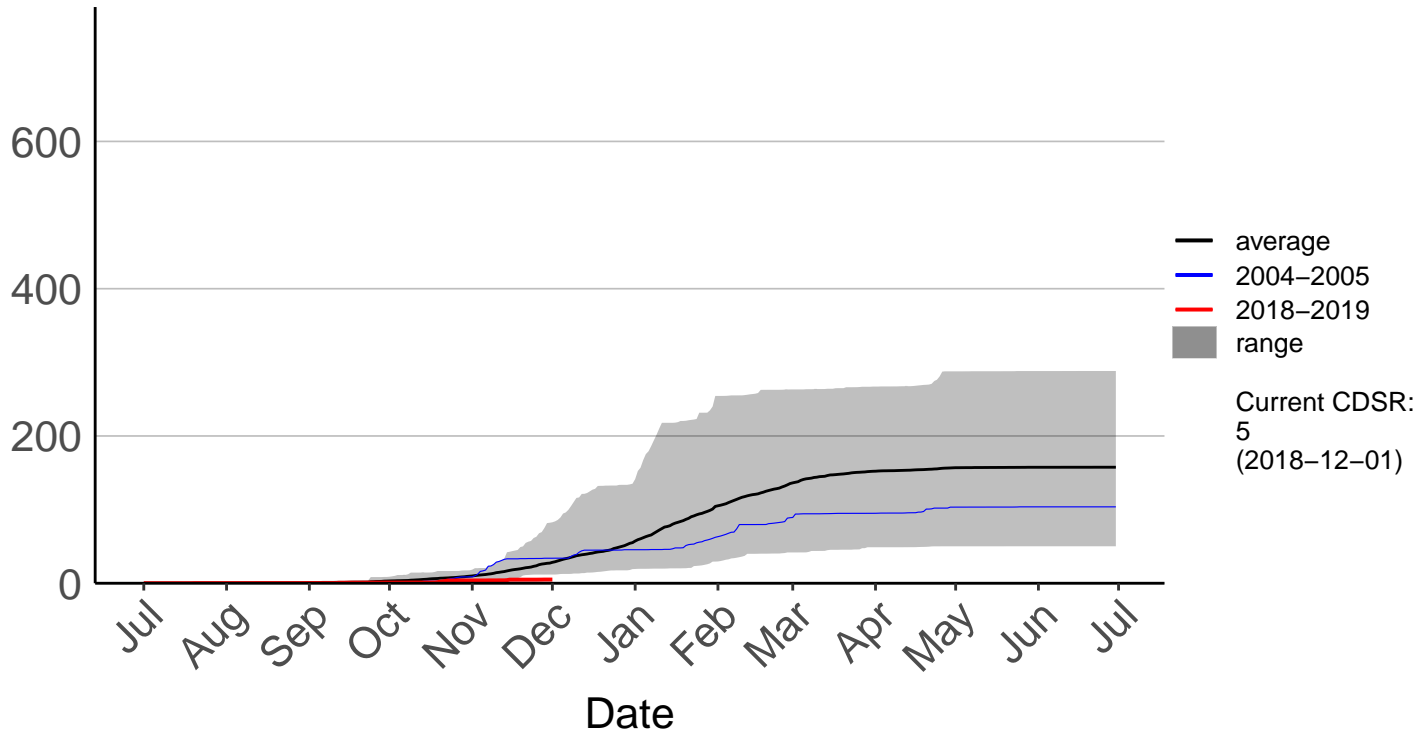

Cumulative Fire Severity Rating

Invercargill Aero SYNOP – DISCONTINUED

Cumulative Fire Severity Rating

Lumsden Aws – DISCONTINUED

Cumulative Fire Severity Rating

Manapouri Aero Aws – DISCONTINUED

Cumulative Fire Severity Rating

Milford Sound Raws

Cumulative Fire Severity Rating

- average
- 2004–2005
- 2018–2019
- range

Current CDSR:
8
(2019-02-28)

Date

Otama Raws

Cumulative Fire Severity Rating

Slopedown Raws

Cumulative Fire Severity Rating

- average
- 2004-2005
- 2018-2019
- range

Current CDSR:
556.8
(2019-02-28)

South West Cape SYNOP – DISCONTINUED

Cumulative Fire Severity Rating

Stewart Island Raws

Cumulative Fire Severity Rating