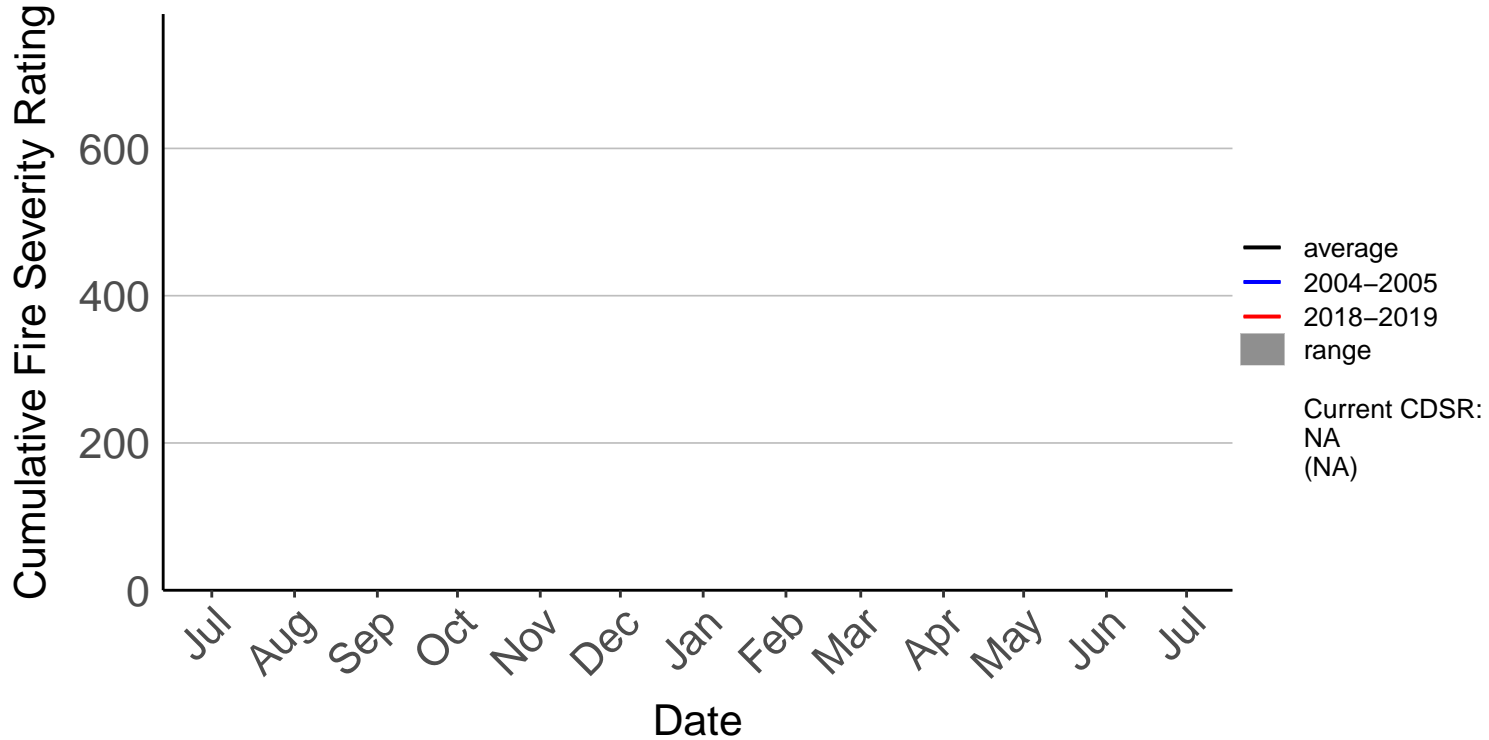

Barnhill Raws

Cumulative Fire Severity Rating

Blackmount Raws

Cumulative Fire Severity Rating

Edendale Raws

Garston Raws

Cumulative Fire Severity Rating

Gore Aws – DISCONTINUED