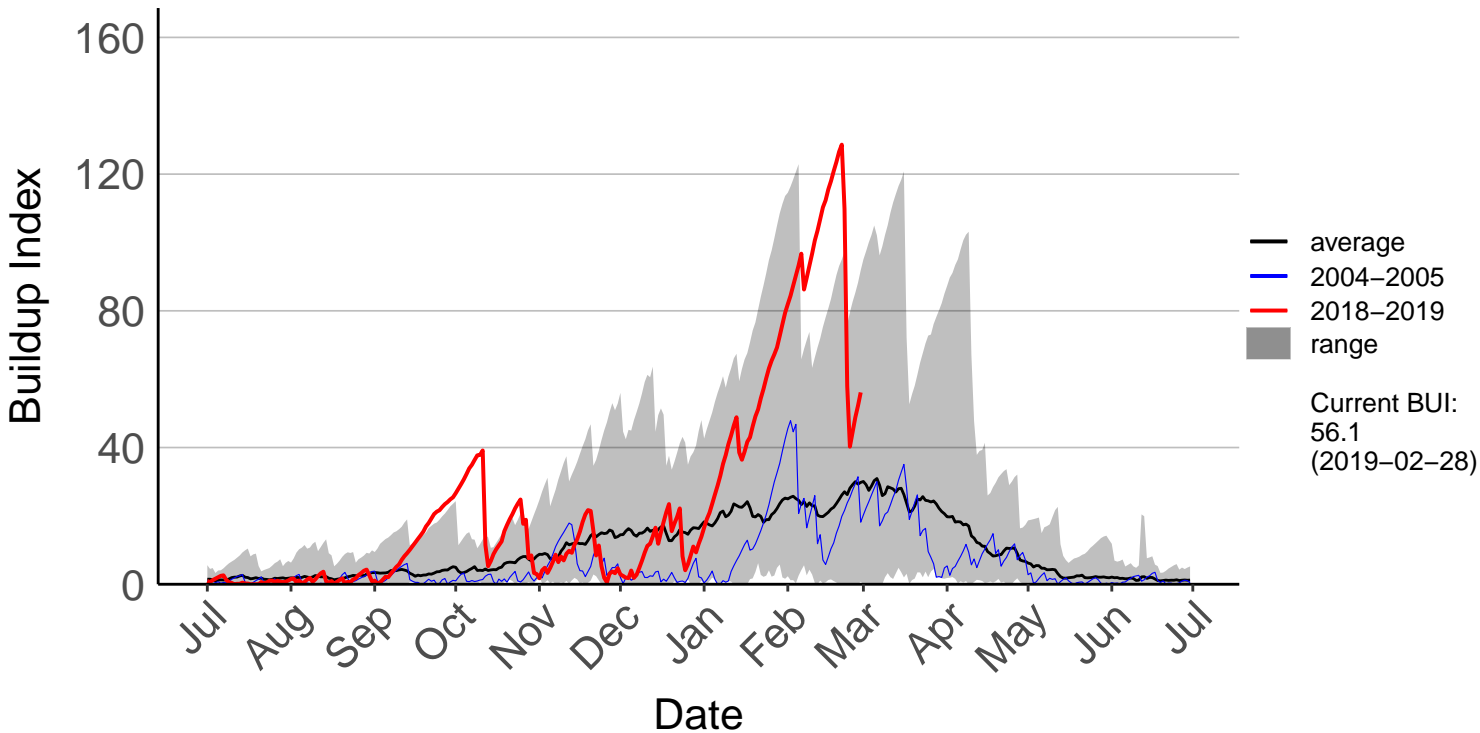

Waitomo Raws