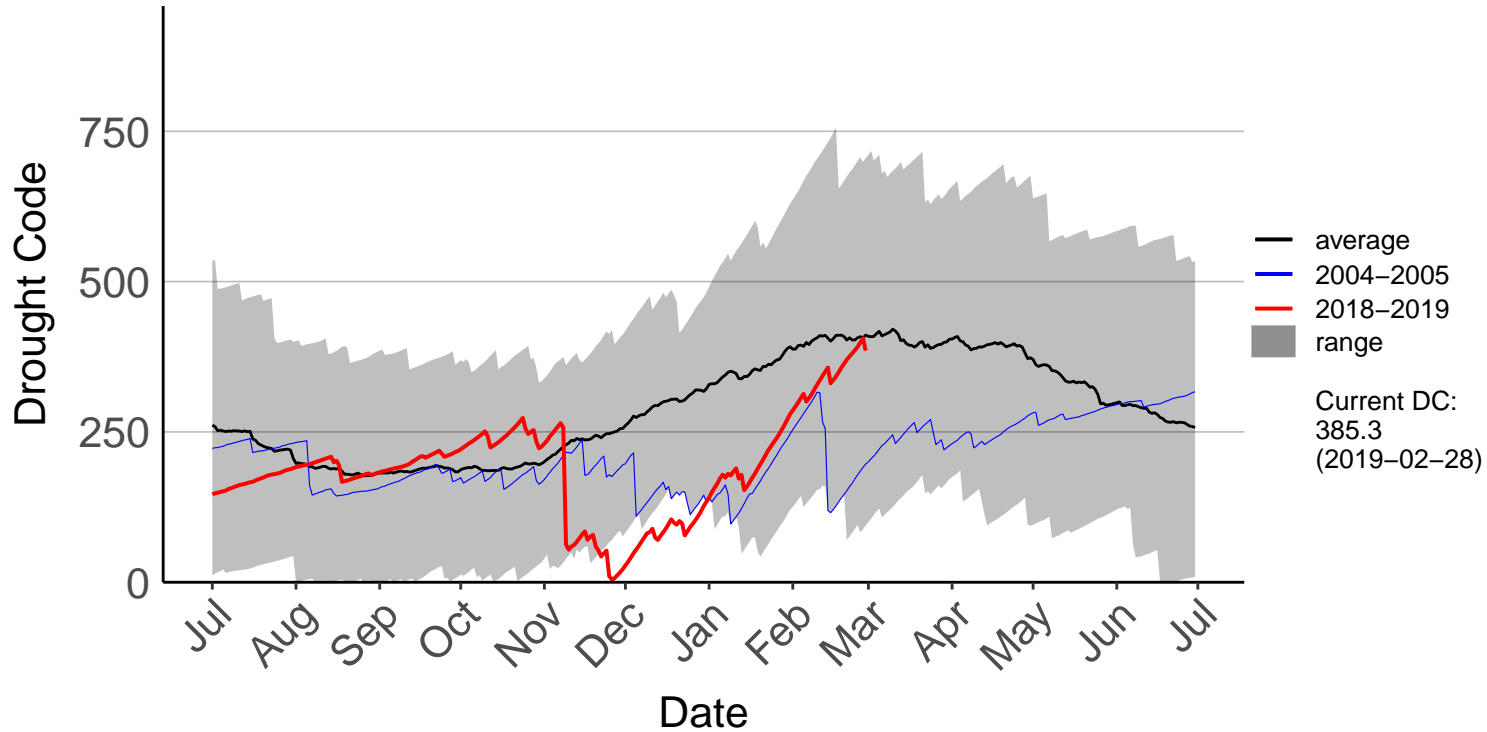

Ashburton Aero Raws

Ashburton Plains 2 Raws

Cannington Raws

Cattle Creek Raws

Clayton Raws

Geraldine Forest Raws

Glenaan Station Raws

Glentanner Raws

Hakaterere Raws

Mount Cook Ews

Mount Somers Raws

Pukaki Aero Raws

Tekapo Raws

Timaru Aero SYNOP

Timaru Coastal Raws

Waihaorunga Raws