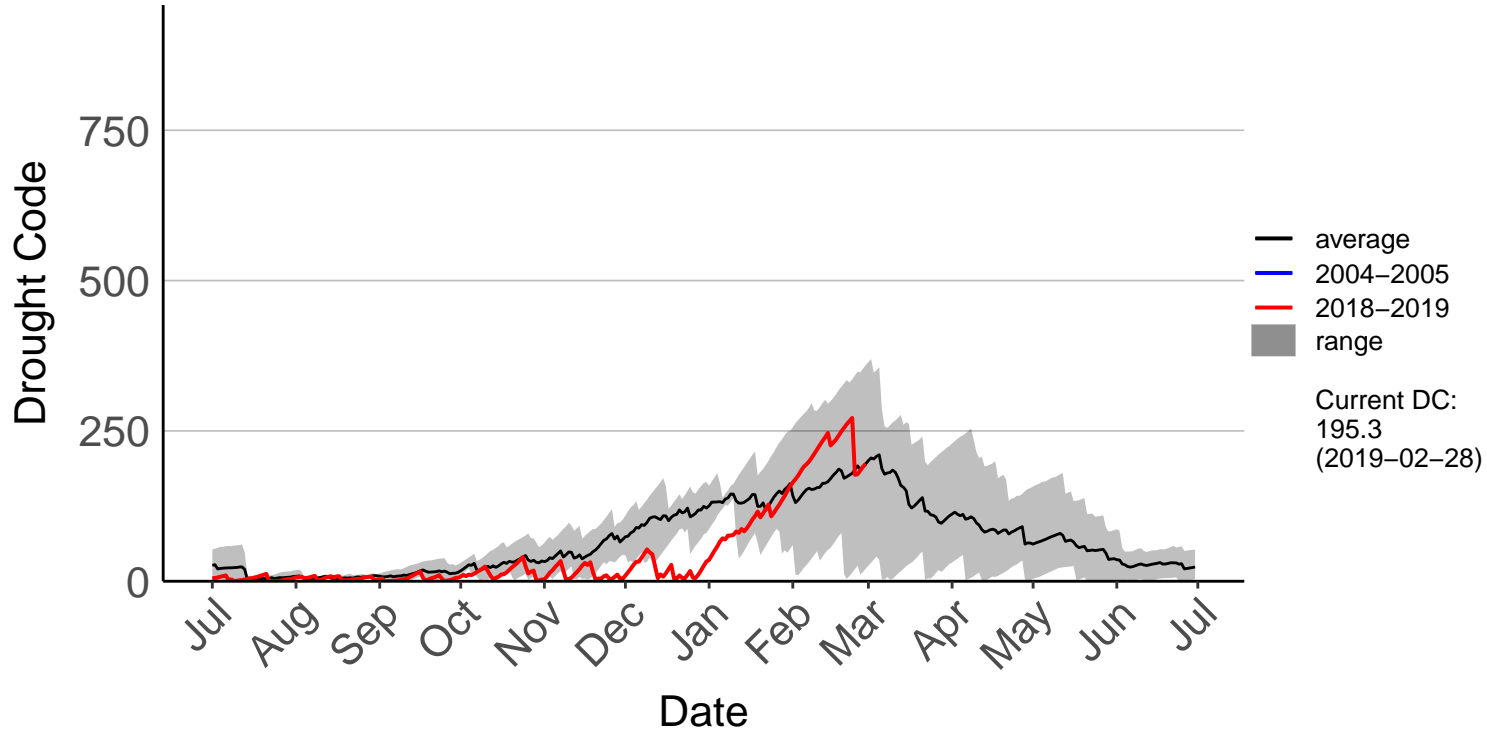

Ashburton Aero Raws

Ashburton Plains 2 Raws

Cannington Raws

Cattle Creek Raws

Clayton Raws

Geraldine Forest Raws

Glenaan Station Raws

Glentanner Raws

Hakaterere Raws

Mount Cook Ews

Mount Somers Raws

Pukaki Aero Raws

Tekapo Raws

Timaru Aero SYNOP

Timaru Coastal Raws

Waihaorunga Raws