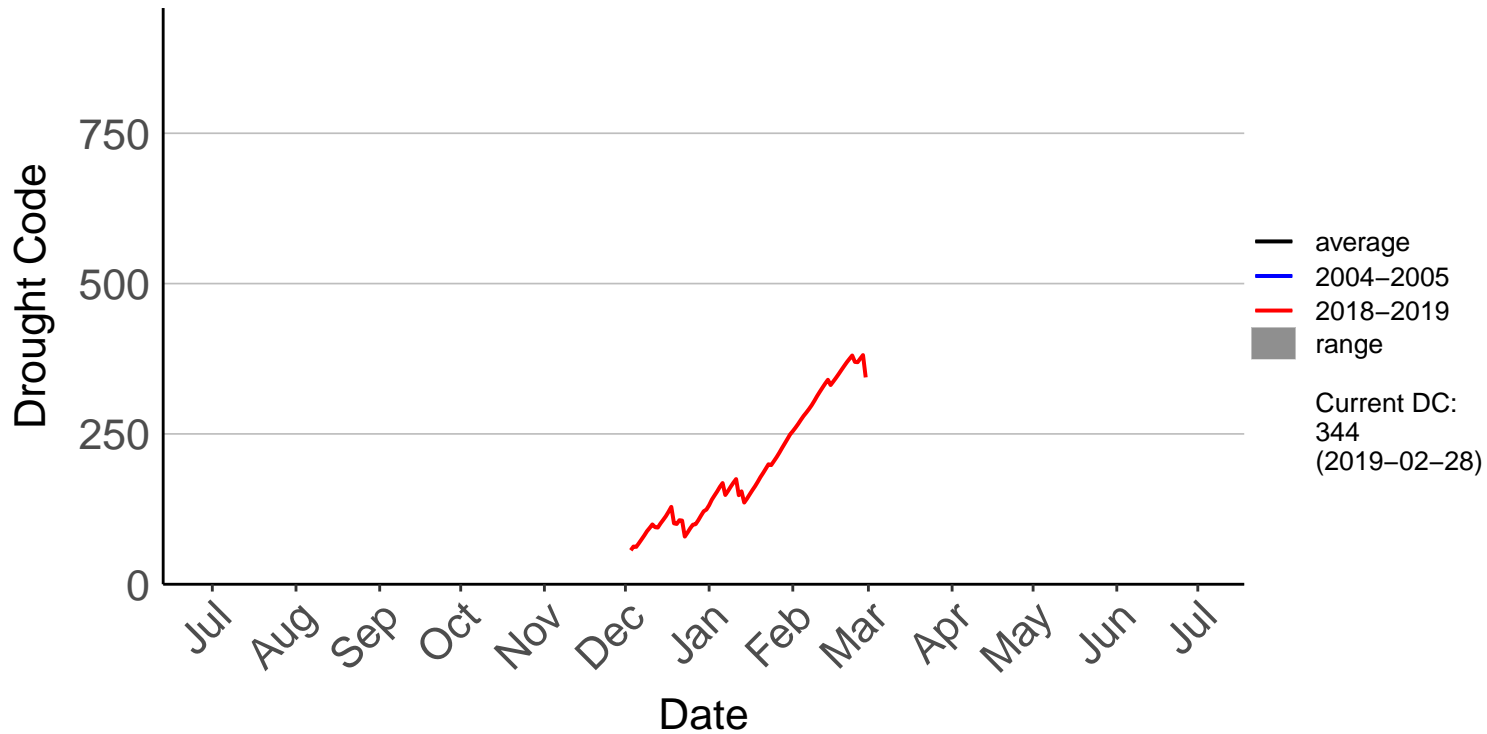

Waimate Coastal Raws