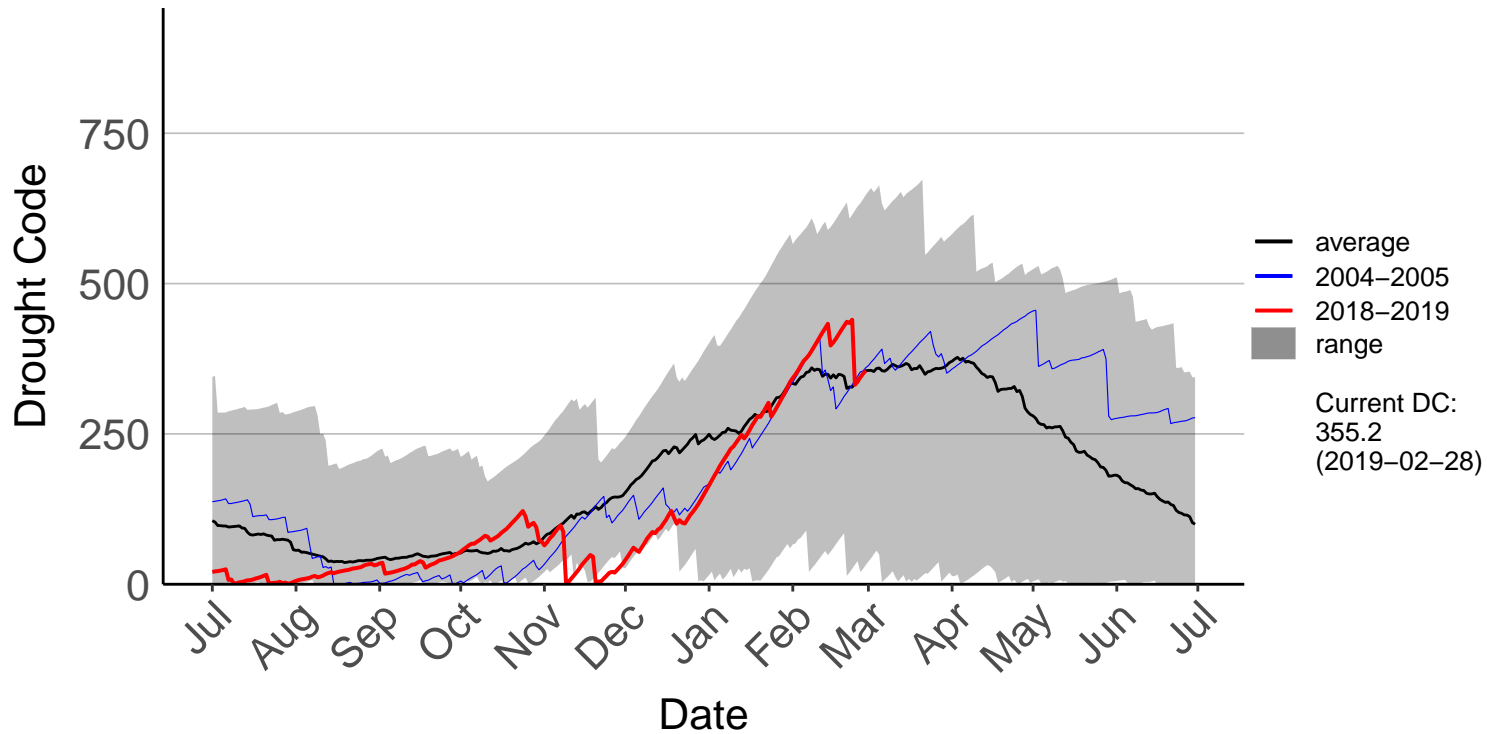

Ashburton Aero Raws

Ashburton Plains 2 Raws

Cannington Raws

Cattle Creek Raws

Clayton Raws

Geraldine Forest Raws

Glenaan Station Raws

Glentanner Raws

Hakaterere Raws

Mount Cook Ews

Mount Somers Raws

Pukaki Aero Raws

Tekapo Raws

Timaru Aero SYNOP

Timaru Coastal Raws

Waihaorunga Raws