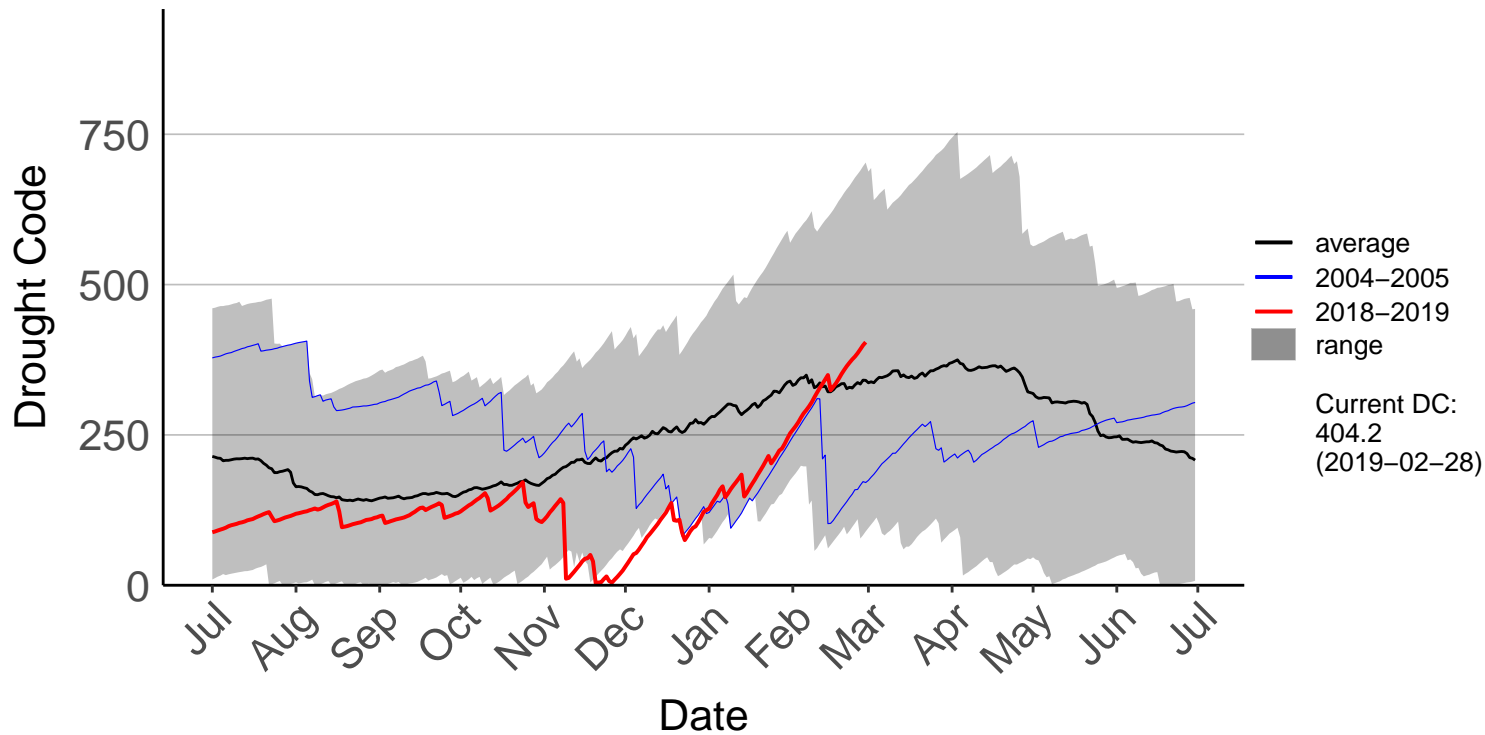

Hakaterere Raws

Mount Cook Ews

Mount Somers Raws

Pukaki Aero Raws

Tekapo Raws

Timaru Aero SYNOP

Timaru Coastal Raws

Waihaorunga Raws