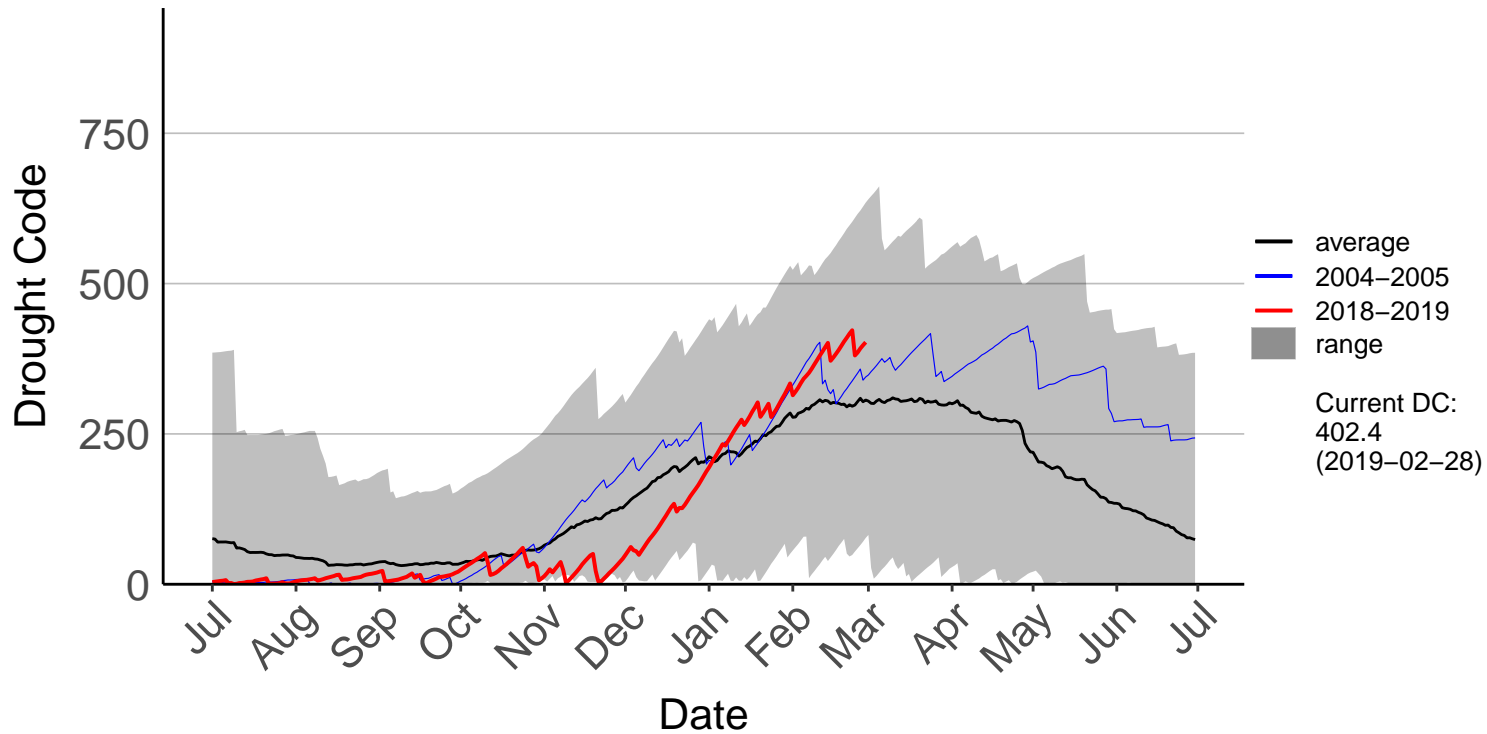

Hakaterere Raws

Mount Cook Ews

Mount Somers Raws

Pukaki Aero Raws

Tekapo Raws

Timaru Aero SYNOP

Timaru Coastal Raws

Waihaorunga Raws