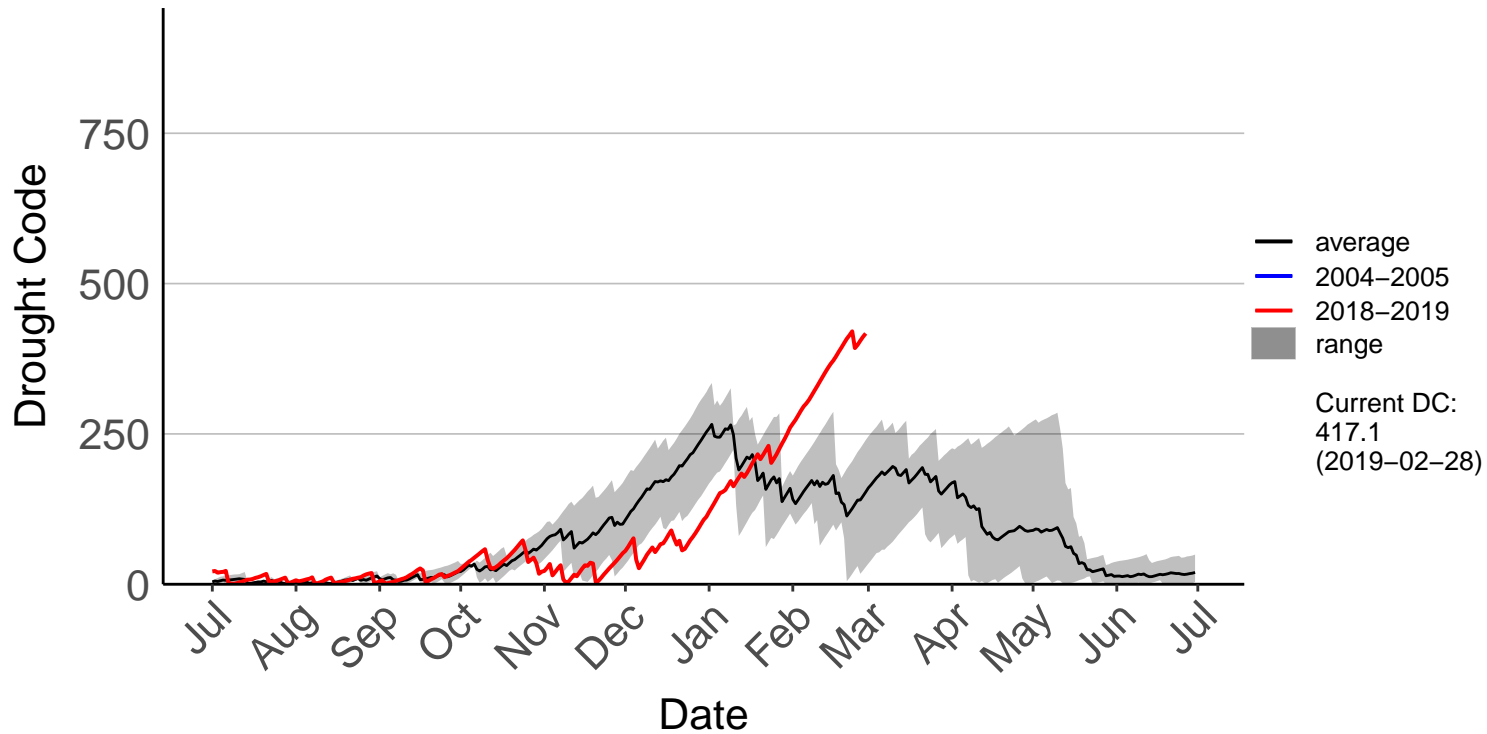

Ashburton Aero Raws

Ashburton Plains 2 Raws

Cannington Raws

Cattle Creek Raws

Clayton Raws

Geraldine Forest Raws

Glenaan Station Raws

Glentanner Raws

Hakaterere Raws

Mount Cook Ews

Mount Somers Raws

Pukaki Aero Raws

Tekapo Raws

Timaru Aero SYNOP

Timaru Coastal Raws

Waihaorunga Raws