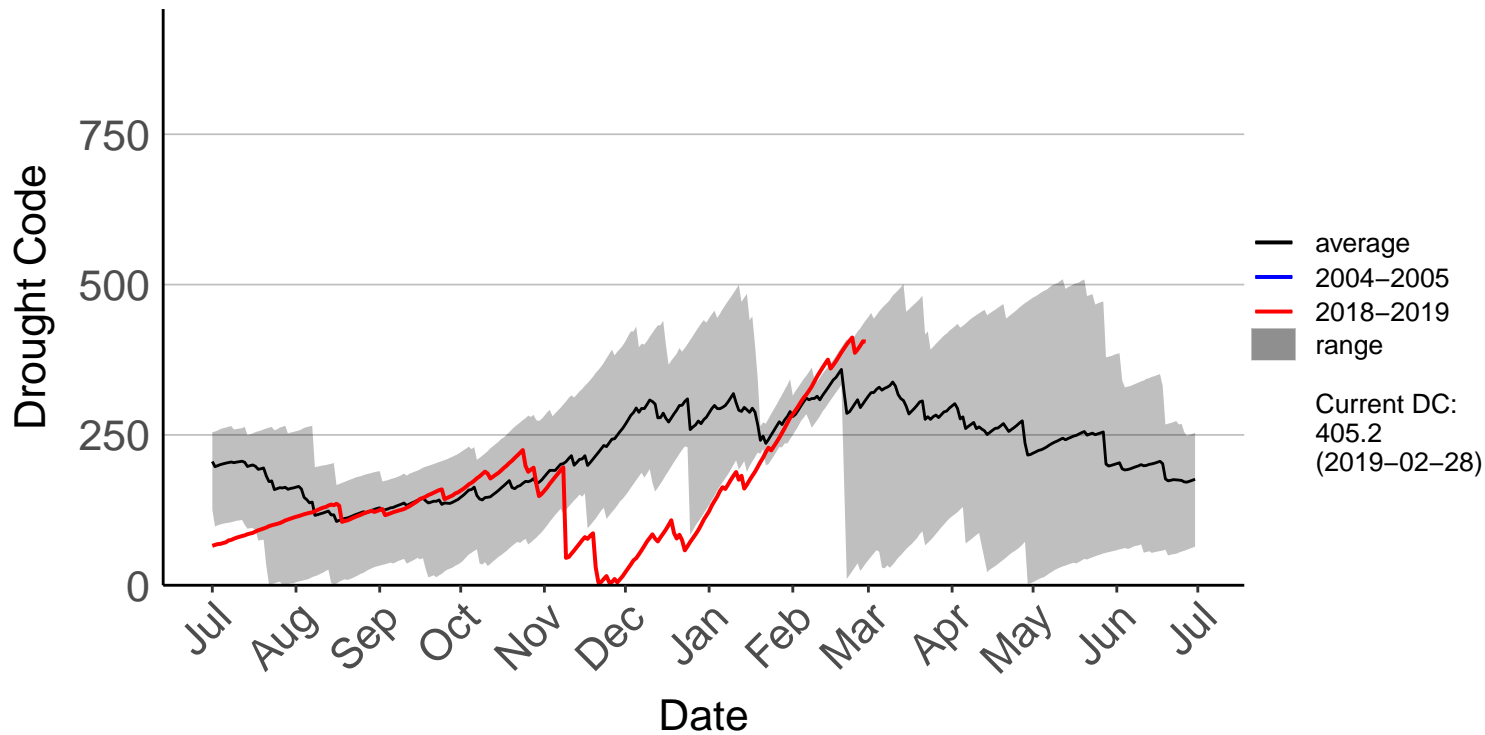

Hakaterere Raws

Mount Cook Ews

Mount Somers Raws

Pukaki Aero Raws

Tekapo Raws

Timaru Aero SYNOP

Timaru Coastal Raws

Waihaorunga Raws