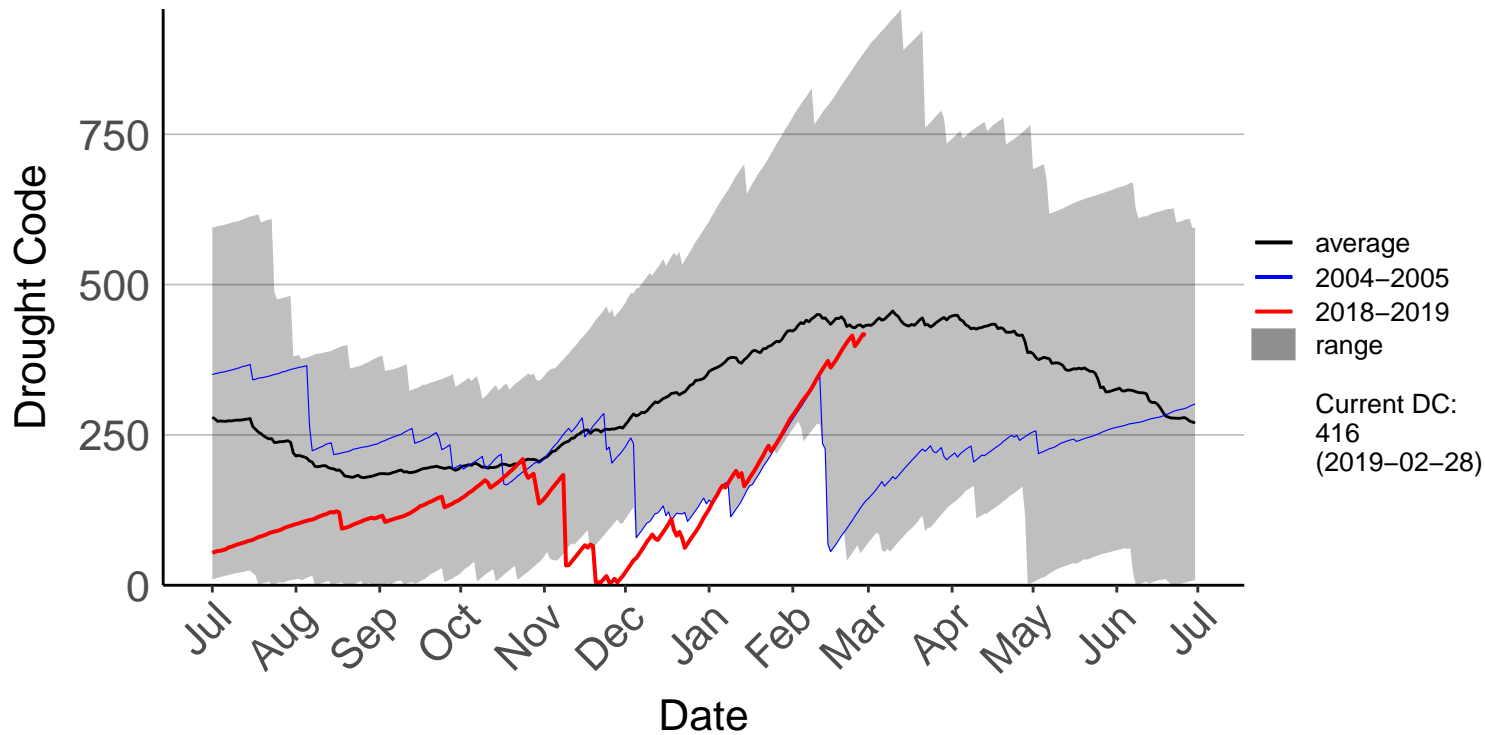

Hakaterere Raws

Mount Cook Ews

Mount Somers Raws

Pukaki Aero Raws

Tekapo Raws

Timaru Aero SYNOP

Timaru Coastal Raws

Waihaorunga Raws