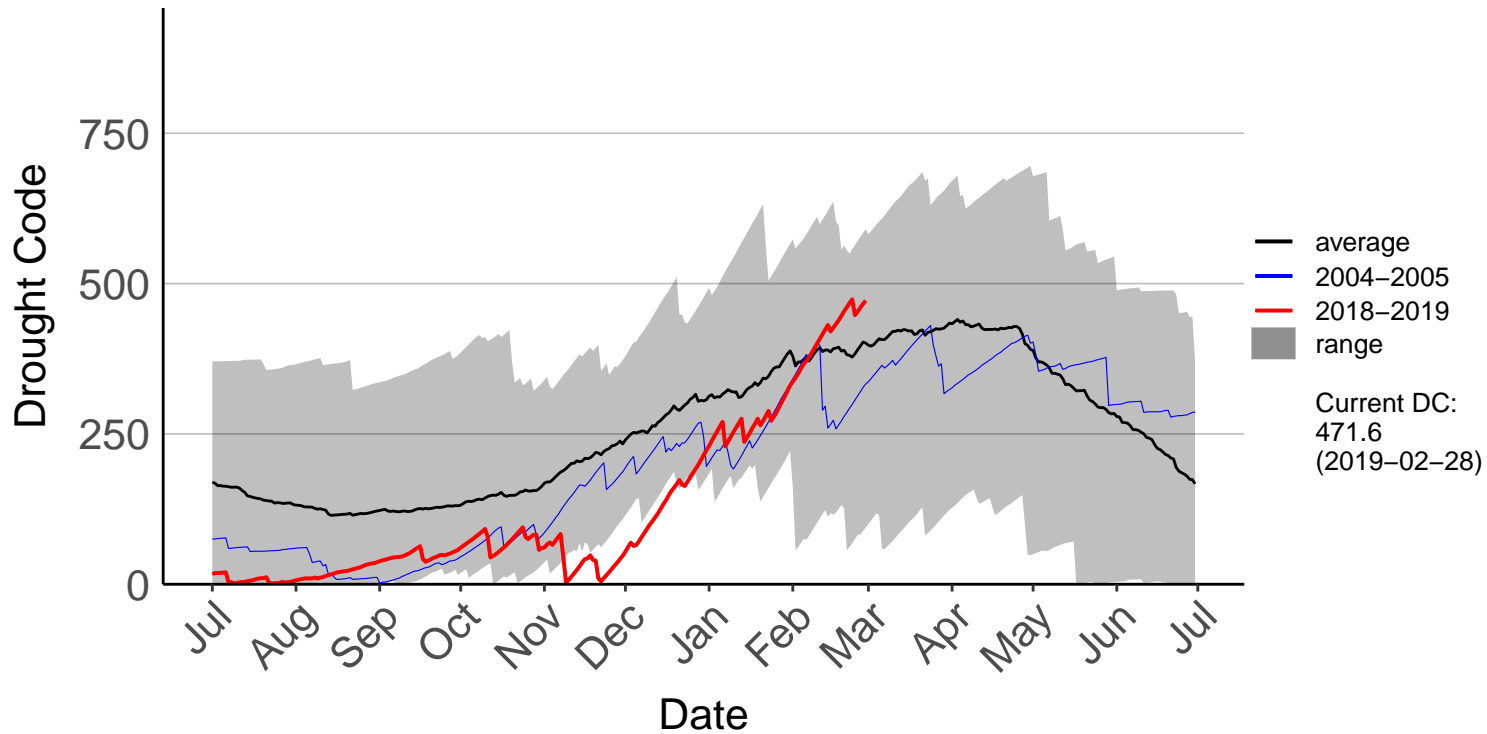

Hakaterere Raws

Mount Cook Ews

Mount Somers Raws

Pukaki Aero Raws

Tekapo Raws

Timaru Aero SYNOP

Timaru Coastal Raws

Waihaorunga Raws