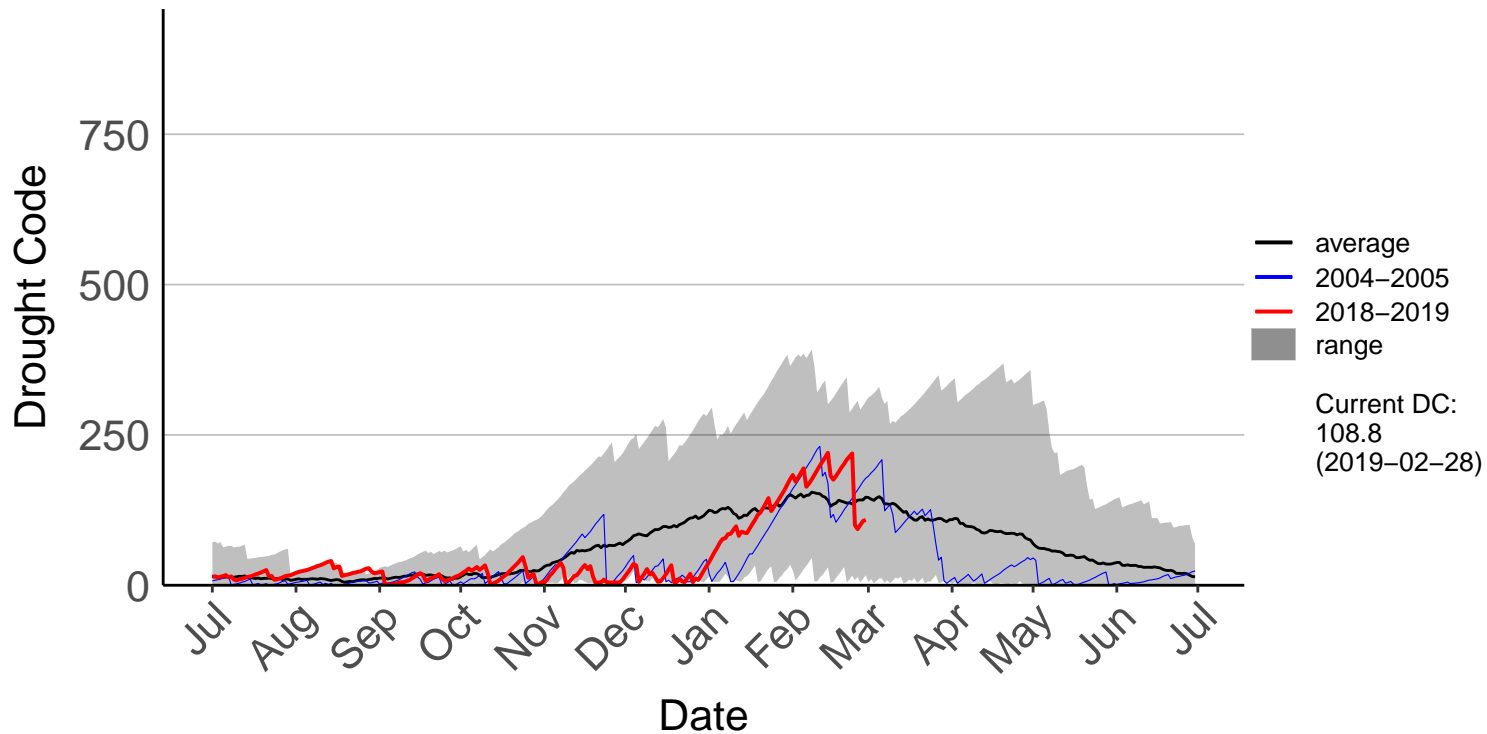

Ashburton Aero Raws

Ashburton Plains 2 Raws

Cannington Raws

Cattle Creek Raws

Clayton Raws

Geraldine Forest Raws

Glenaan Station Raws

Glentanner Raws

Hakaterere Raws

Mount Cook Ews

Mount Somers Raws

Pukaki Aero Raws

Tekapo Raws

Timaru Aero SYNOP

Timaru Coastal Raws

Waihaorunga Raws