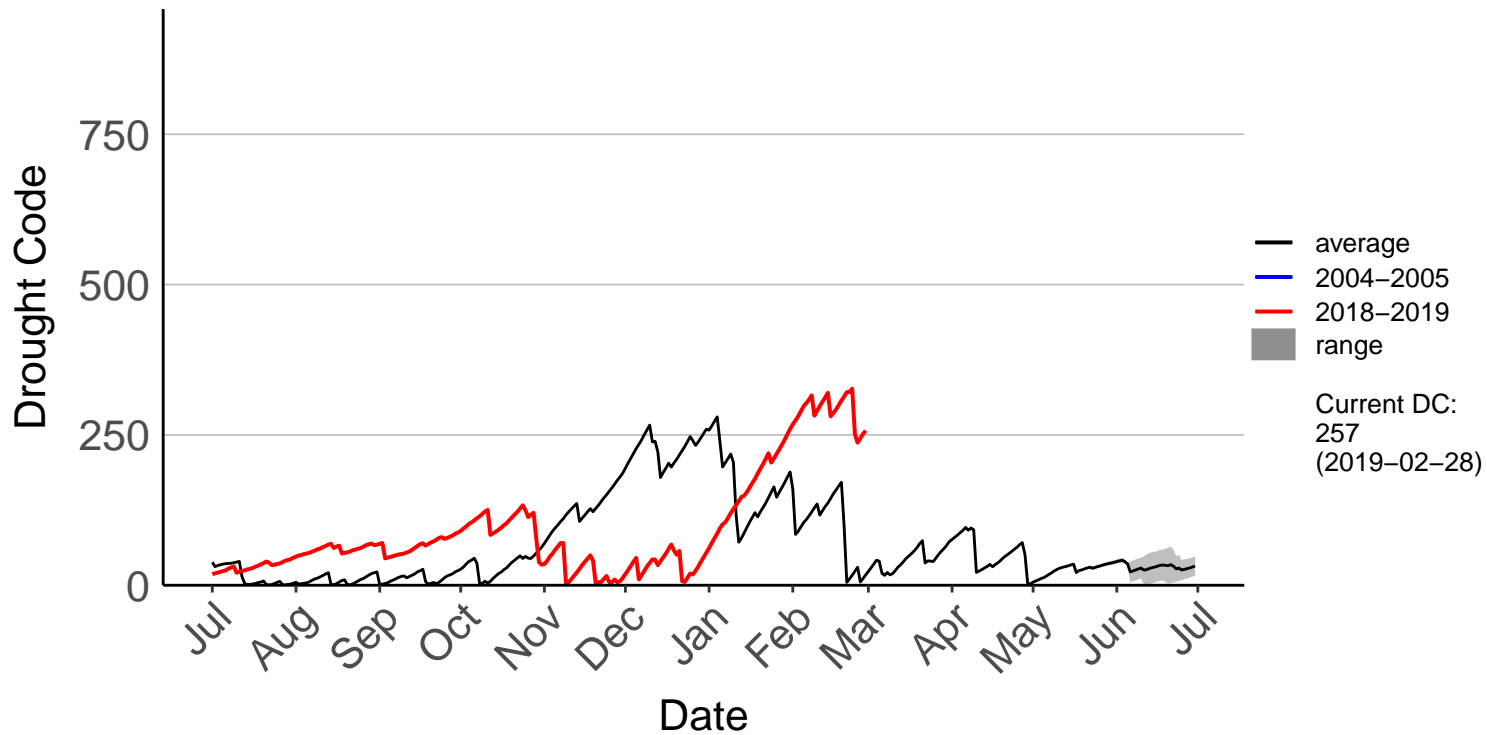

Ashburton Aero Raws

Ashburton Plains 2 Raws

Cannington Raws

Cattle Creek Raws

Clayton Raws

Geraldine Forest Raws

Glenaan Station Raws

Glentanner Raws

Hakaterere Raws

Mount Cook Ews

Mount Somers Raws

Pukaki Aero Raws

Tekapo Raws

Timaru Aero SYNOP

Timaru Coastal Raws

Waihaorunga Raws