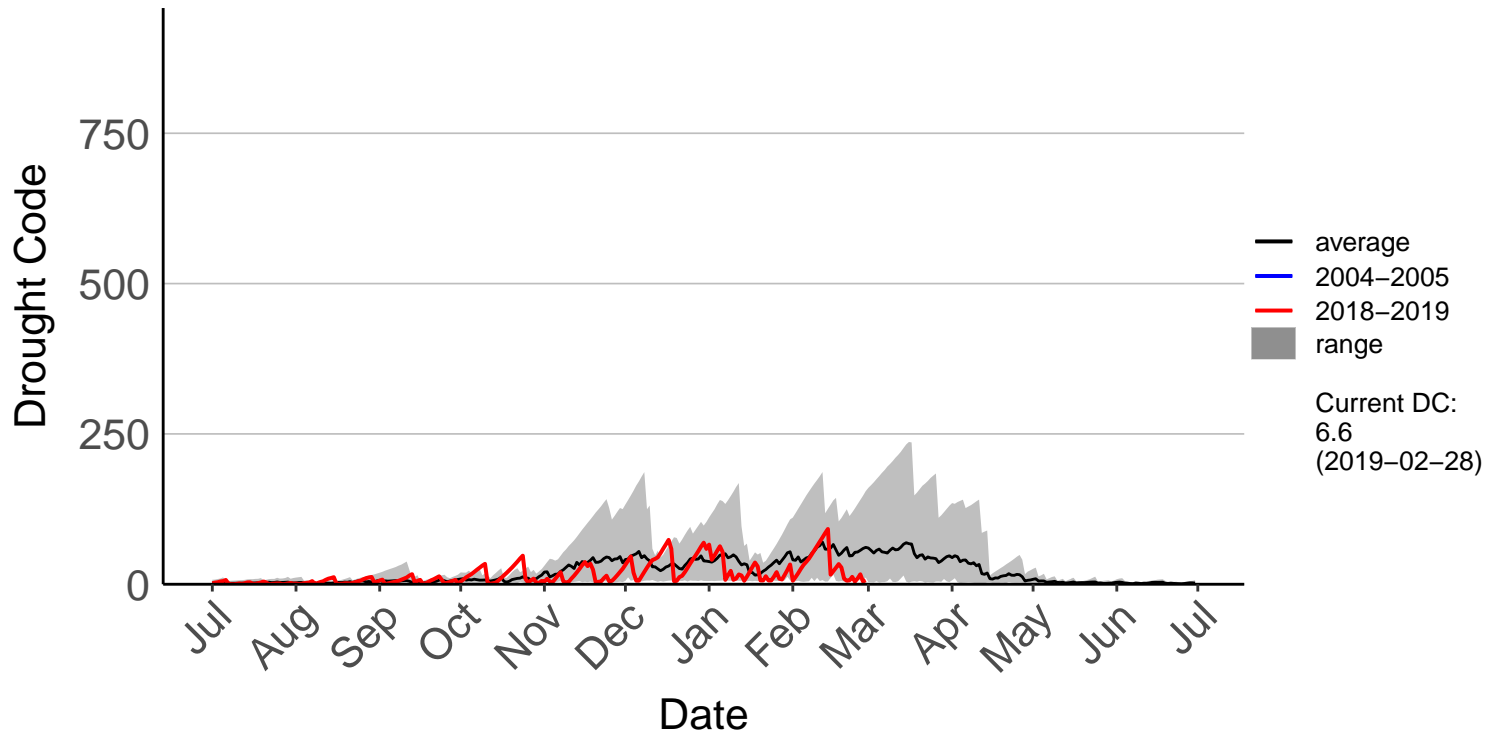

Ashburton Aero Raws

Ashburton Plains 2 Raws

Cannington Raws

Cattle Creek Raws

Clayton Raws

Geraldine Forest Raws

Glenaan Station Raws

Glentanner Raws

Hakaterere Raws

Mount Cook Ews

Mount Somers Raws

Pukaki Aero Raws

Tekapo Raws

Timaru Aero SYNOP

Timaru Coastal Raws

Waihaorunga Raws