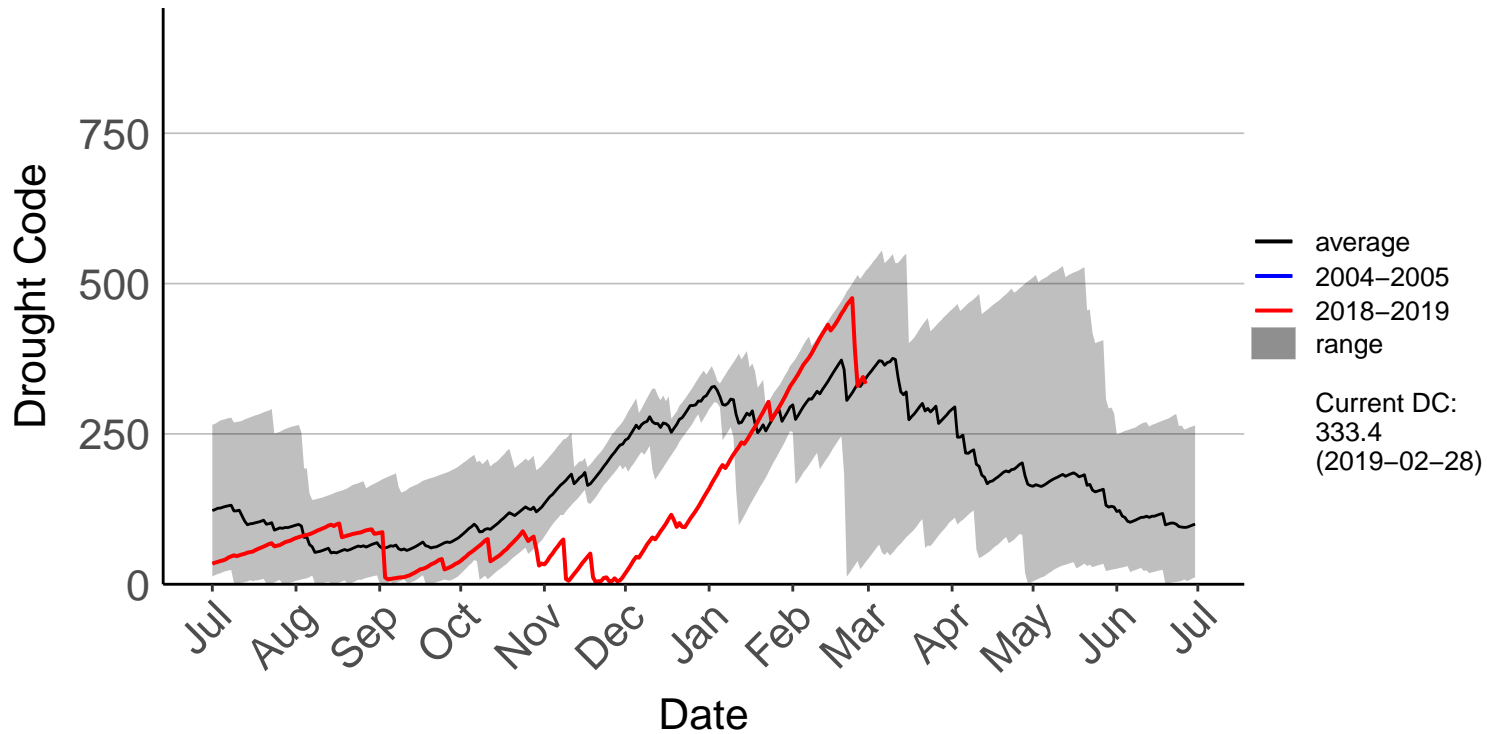

Ashburton Aero Raws

Ashburton Plains 2 Raws

Cannington Raws

Cattle Creek Raws

Clayton Raws

Geraldine Forest Raws

Glenaan Station Raws

Glentanner Raws

Hakaterere Raws

Mount Cook Ews

Mount Somers Raws

Pukaki Aero Raws

Tekapo Raws

Timaru Aero SYNOP

Timaru Coastal Raws

Waihaorunga Raws