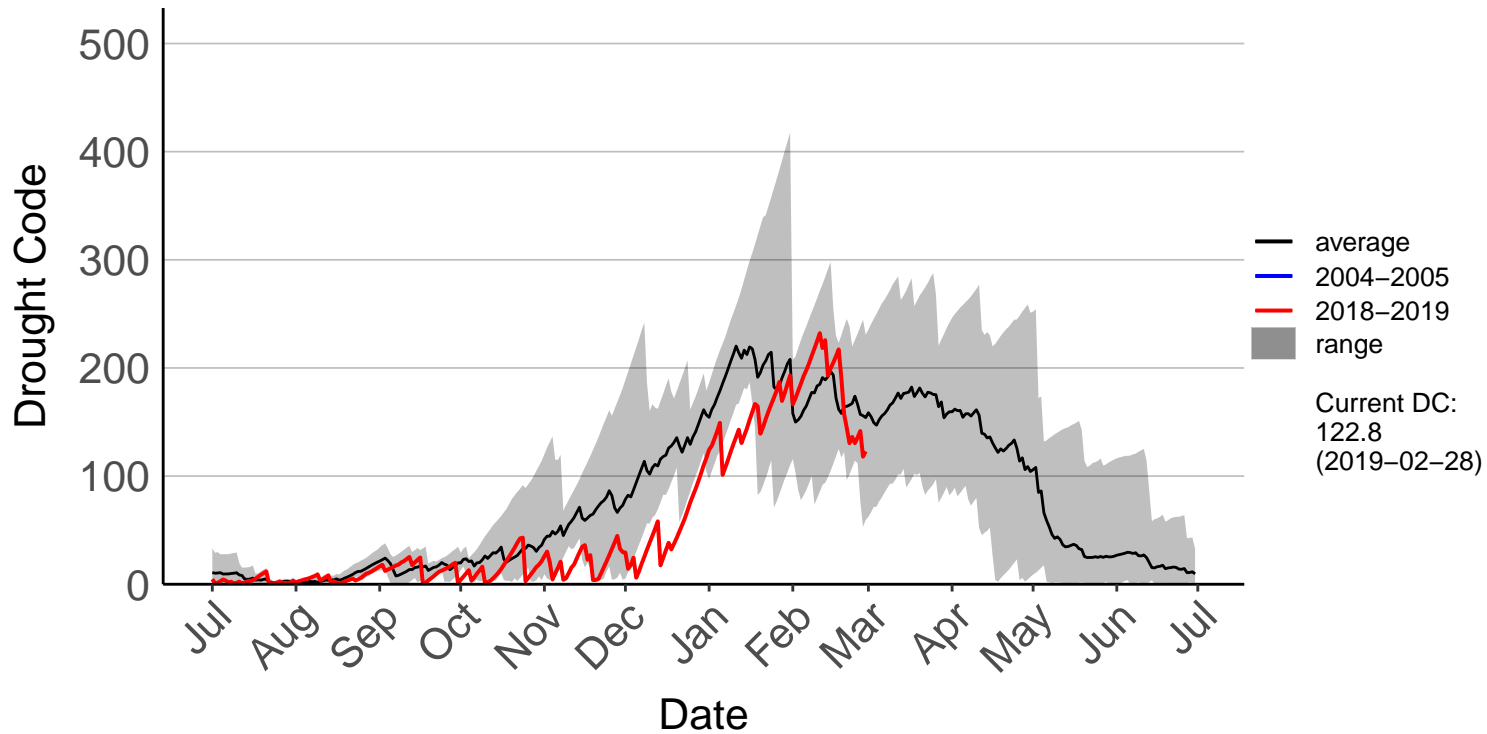

Wilderness Raws