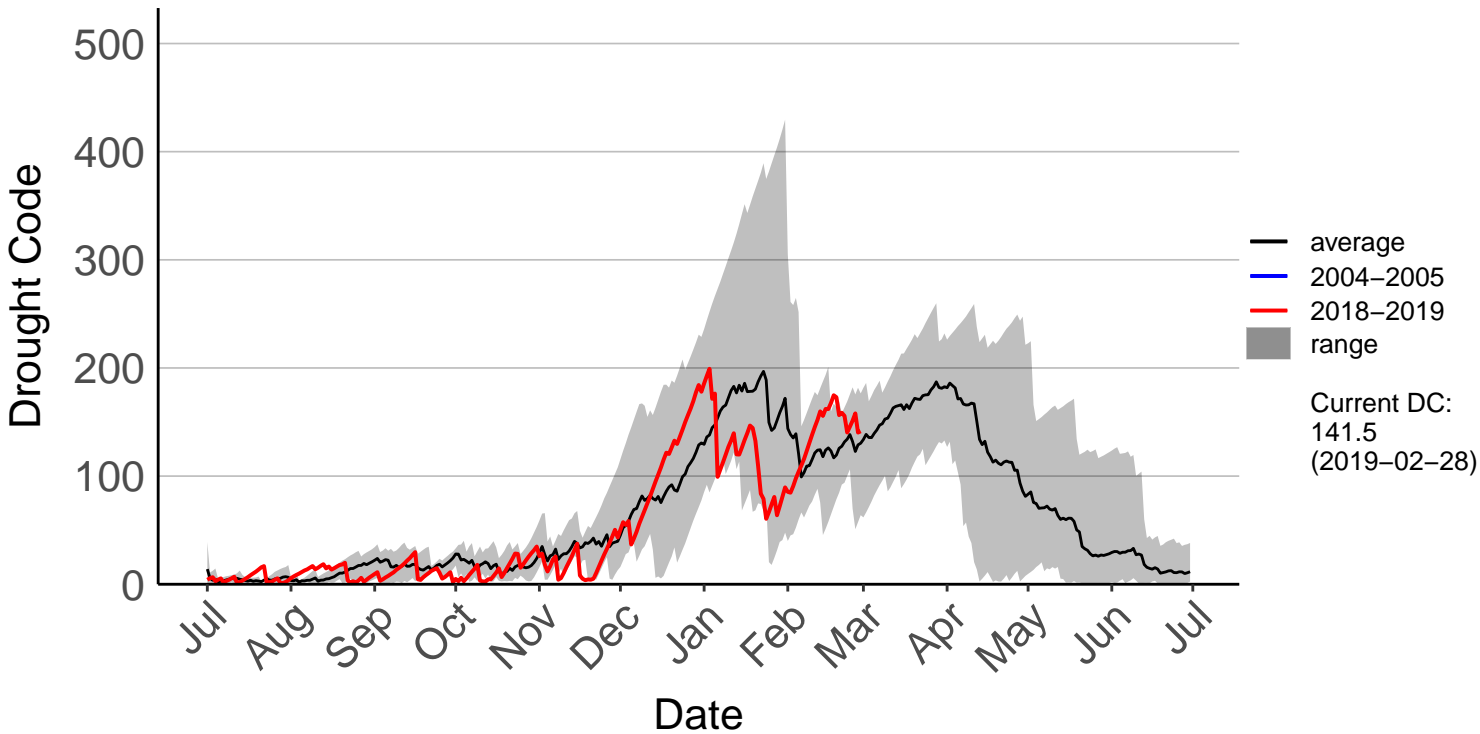

Milford Sound Raws

Otama Raws

Slopedown Raws

South West Cape SYNOP – DISCONTINUED

Stewart Island Raws

Tanner Road Raws

Tisbury Raws

Tuatapere Raws