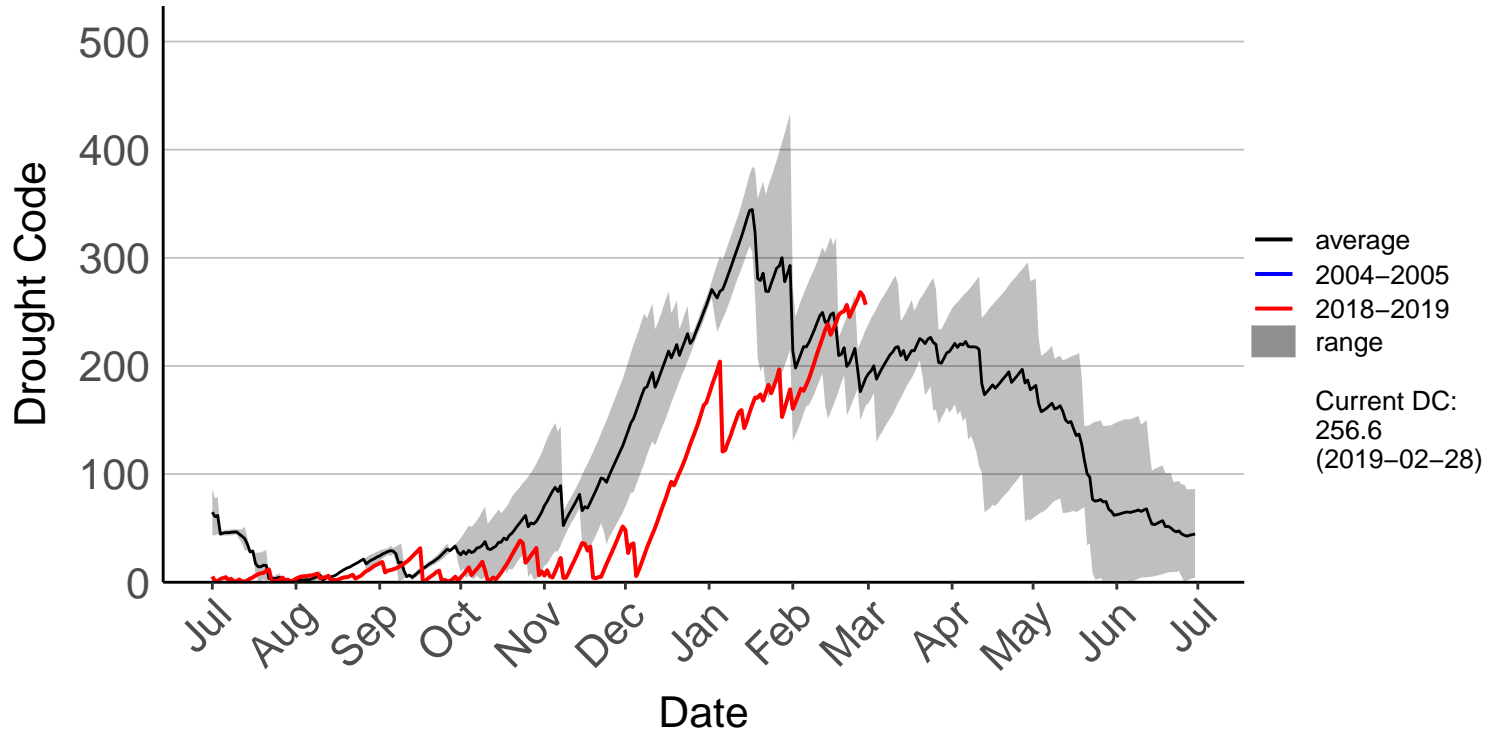

Barnhill Raws

Blackmount Raws

Edendale Raws

Garston Raws

Gore Aws – DISCONTINUED

Invercargill Aero SYNOP – DISCONTINUED

Lumsden Aws – DISCONTINUED

Manapouri Aero Aws – DISCONTINUED

Milford Sound Raws

Otama Raws

Slopedown Raws

South West Cape SYNOP – DISCONTINUED

Stewart Island Raws

Tanner Road Raws

Tisbury Raws

Tuatapere Raws