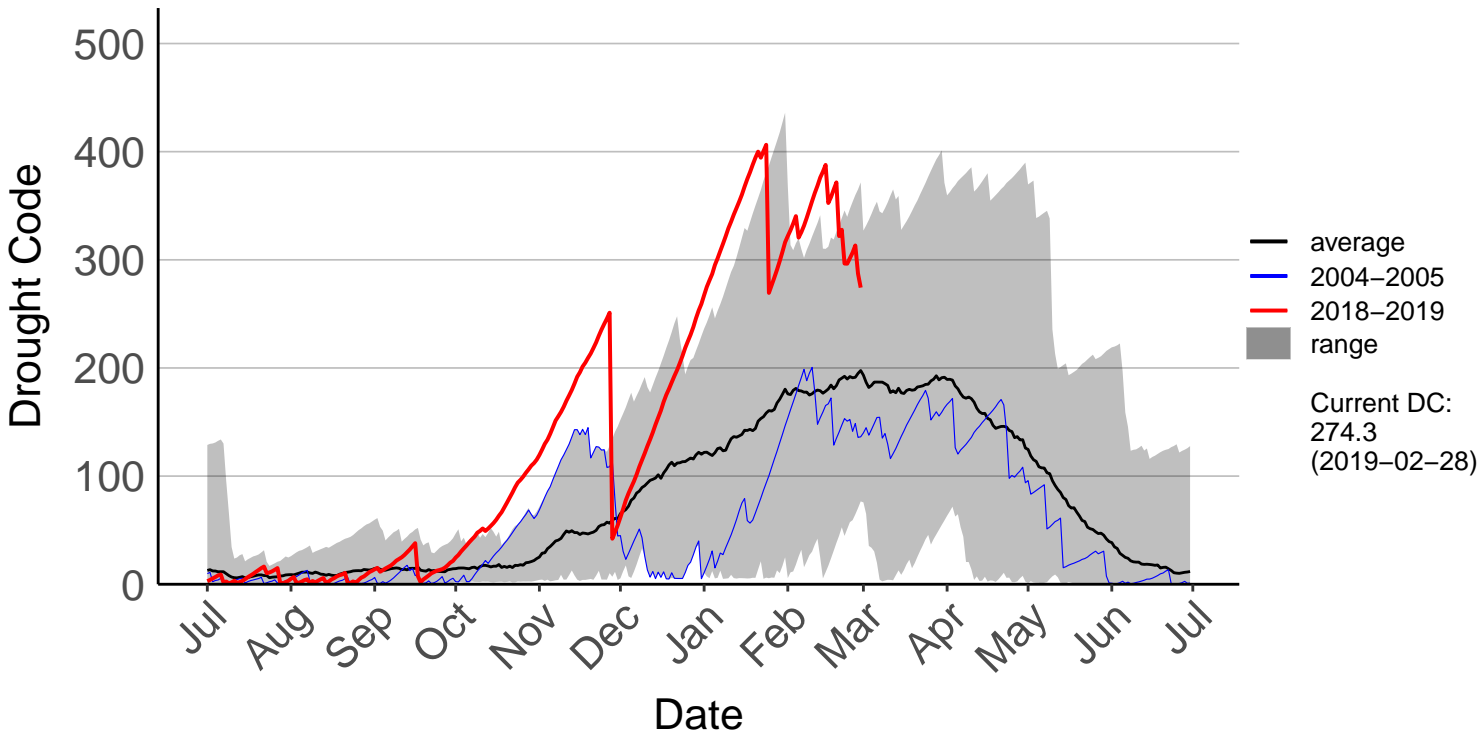

Barnhill Raws

Blackmount Raws

Edendale Raws

Garston Raws

Gore Aws – DISCONTINUED

Invercargill Aero SYNOP – DISCONTINUED

Lumsden Aws – DISCONTINUED

Manapouri Aero Aws – DISCONTINUED

Milford Sound Raws

Otama Raws

Slopedown Raws

South West Cape SYNOP – DISCONTINUED

Stewart Island Raws

Tanner Road Raws

Tisbury Raws

Tuatapere Raws