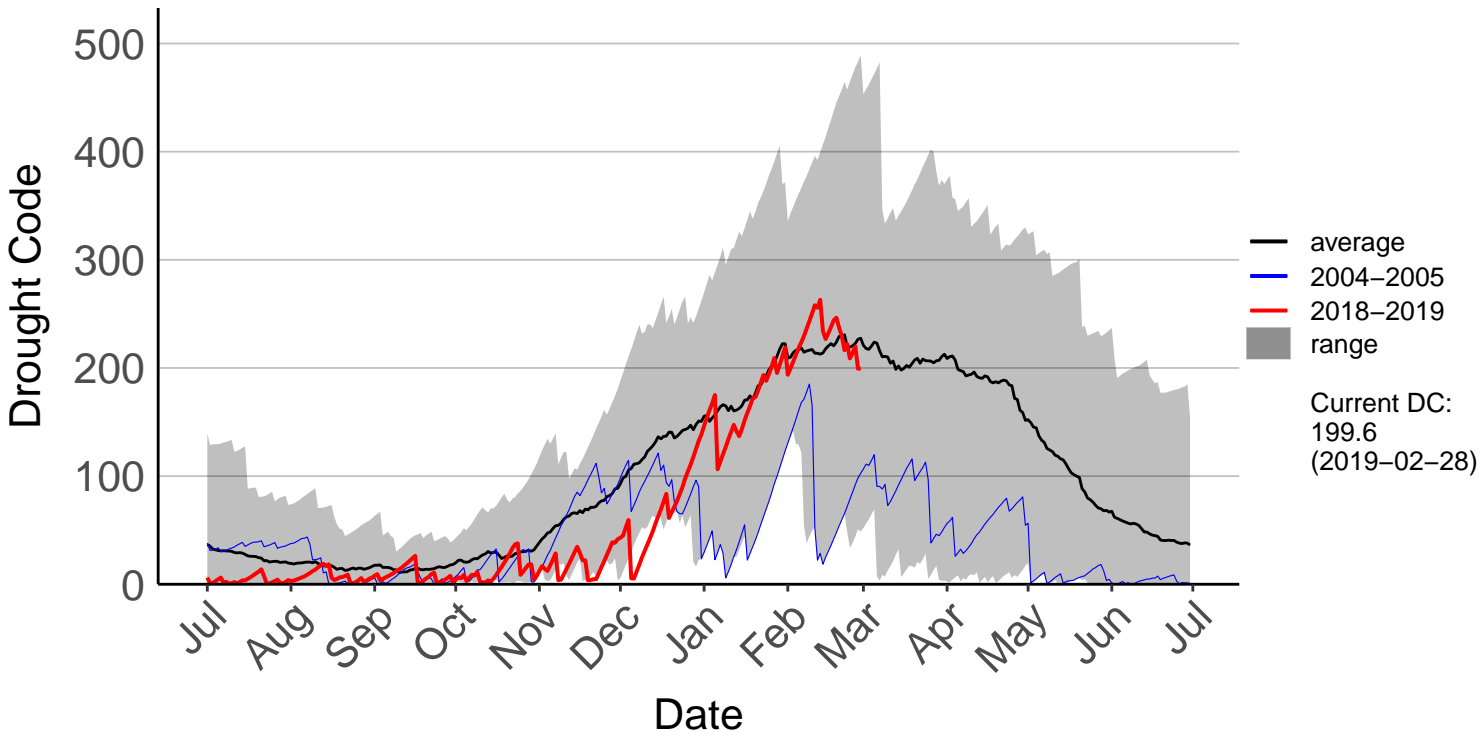

Barnhill Raws

Blackmount Raws

Edendale Raws

Garston Raws

Gore Aws – DISCONTINUED

Invercargill Aero SYNOP – DISCONTINUED

Lumsden Aws – DISCONTINUED

Manapouri Aero Aws – DISCONTINUED

Milford Sound Raws

Otama Raws

Slopedown Raws

South West Cape SYNOP – DISCONTINUED

Stewart Island Raws

Tanner Road Raws

Tisbury Raws

Tuatapere Raws