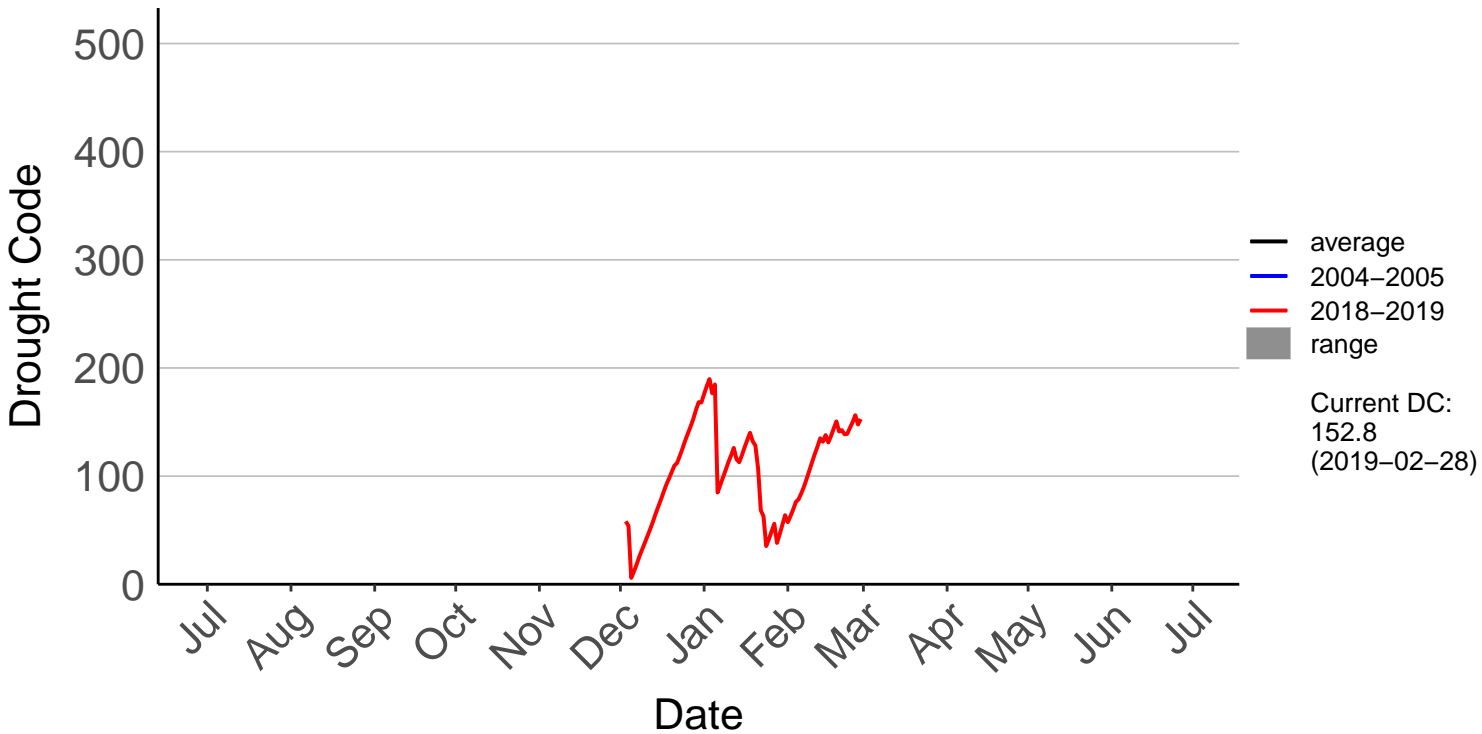

Barnhill Raws

Blackmount Raws

Edendale Raws

Garston Raws

Gore Aws – DISCONTINUED

Invercargill Aero SYNOP – DISCONTINUED

Lumsden Aws – DISCONTINUED

Manapouri Aero Aws – DISCONTINUED

Milford Sound Raws

Otama Raws

Slopedown Raws

South West Cape SYNOP – DISCONTINUED

Stewart Island Raws

Tanner Road Raws

Tisbury Raws

Tuatapere Raws