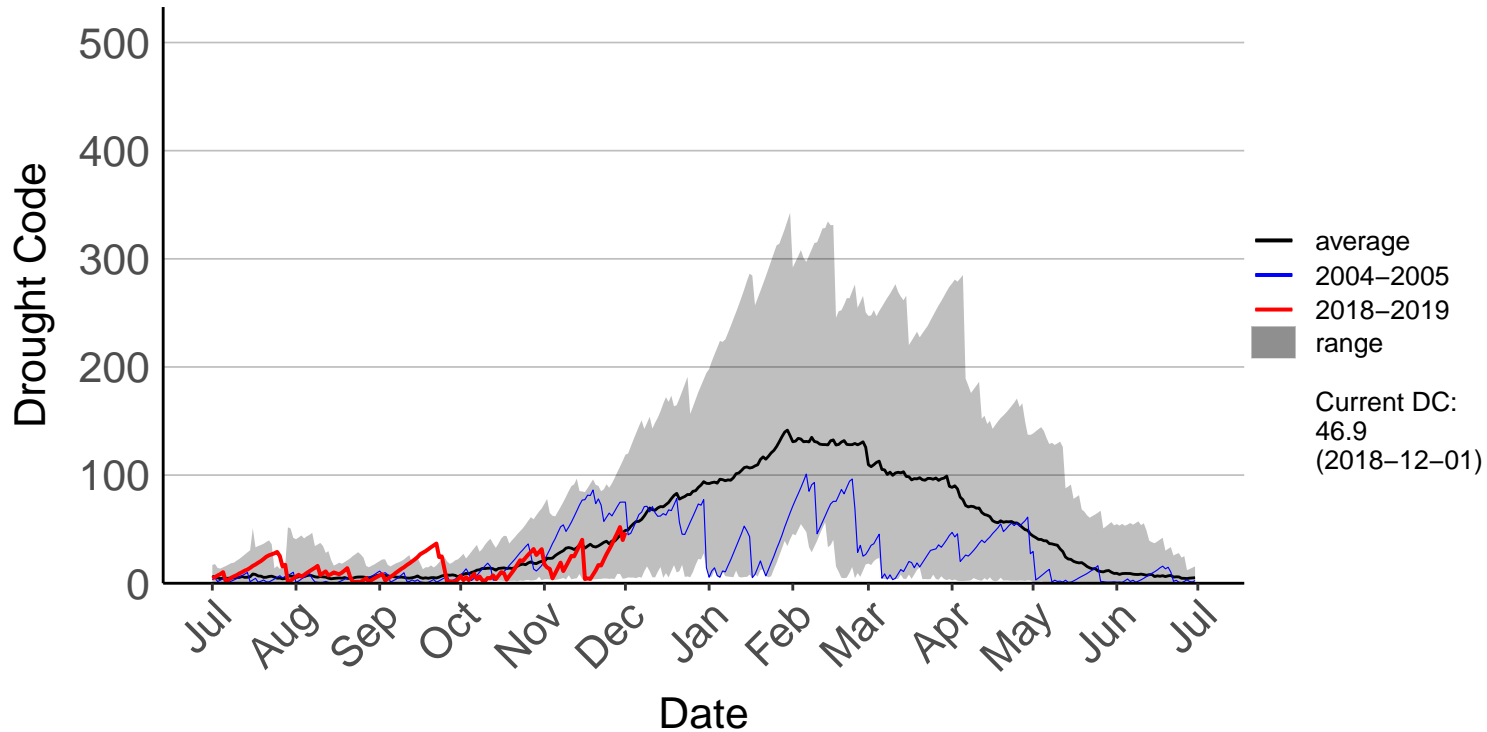

Milford Sound Raws

Otama Raws

Slopedown Raws

South West Cape SYNOP – DISCONTINUED

Stewart Island Raws

Tanner Road Raws

Tisbury Raws

Tuatapere Raws