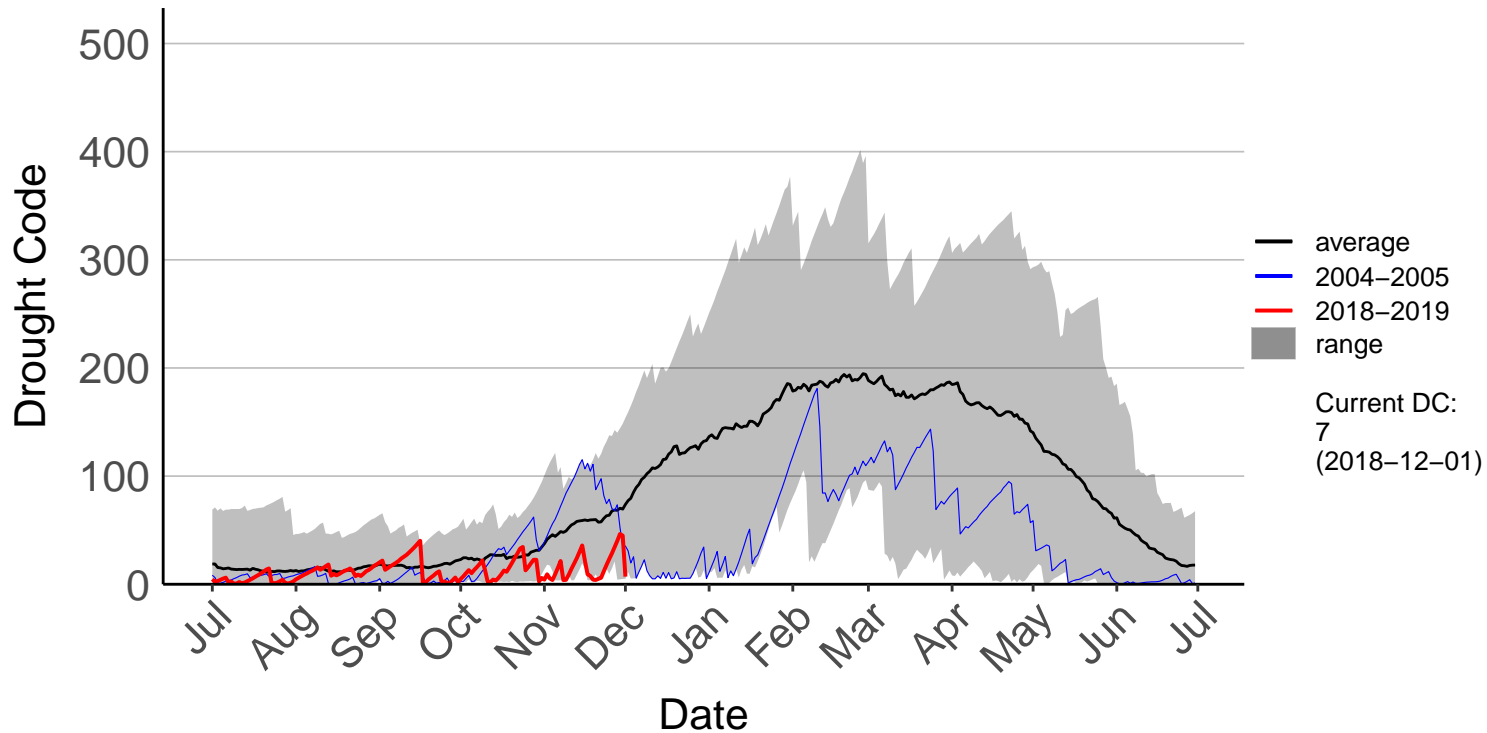

Barnhill Raws

Blackmount Raws

Edendale Raws

Garston Raws

Gore Aws – DISCONTINUED

Invercargill Aero SYNOP – DISCONTINUED

Lumsden Aws – DISCONTINUED

Manapouri Aero Aws – DISCONTINUED

Milford Sound Raws

Otama Raws

Slopedown Raws

South West Cape SYNOP – DISCONTINUED

Stewart Island Raws

Tanner Road Raws

Tisbury Raws

Tuatapere Raws