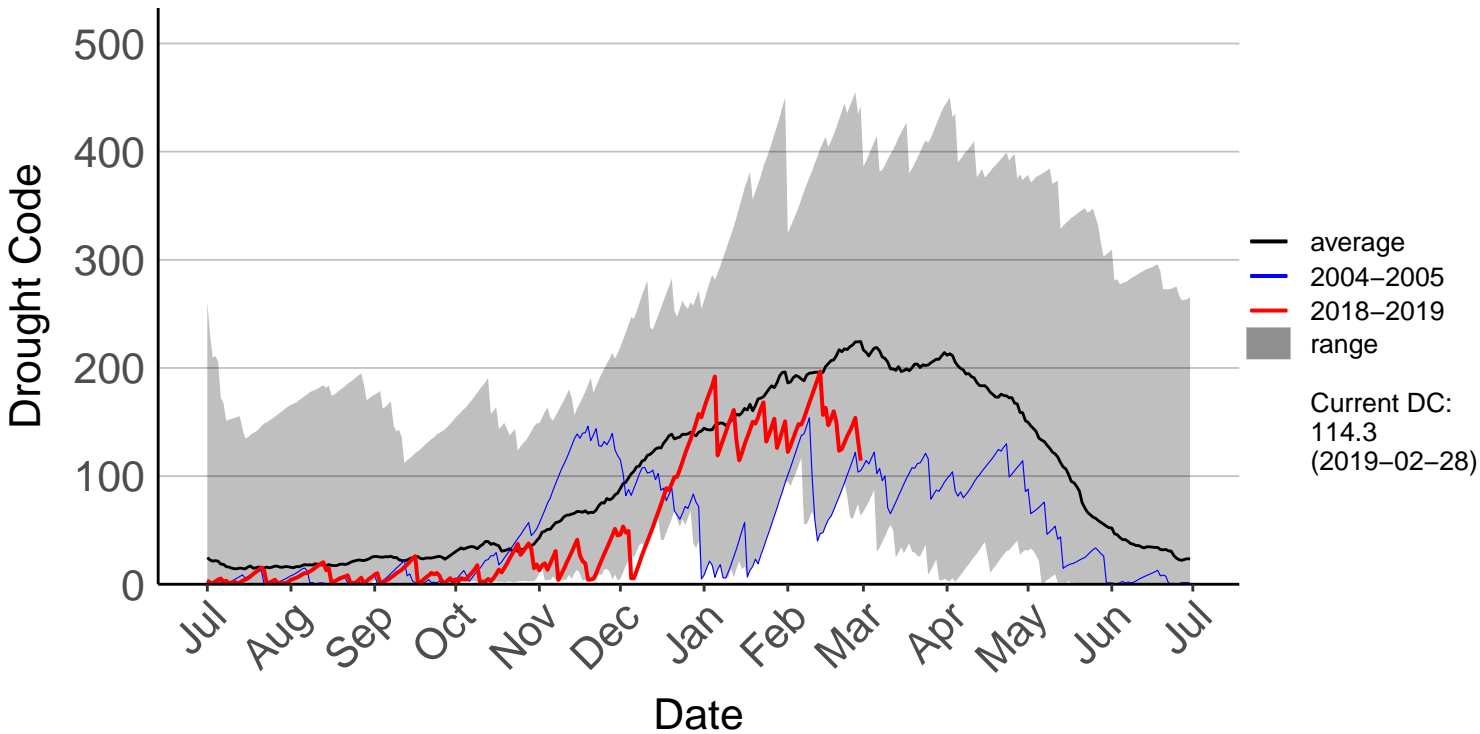

Milford Sound Raws

Otama Raws

Slopedown Raws

South West Cape SYNOP – DISCONTINUED

Stewart Island Raws

Tanner Road Raws

Tisbury Raws

Tuatapere Raws