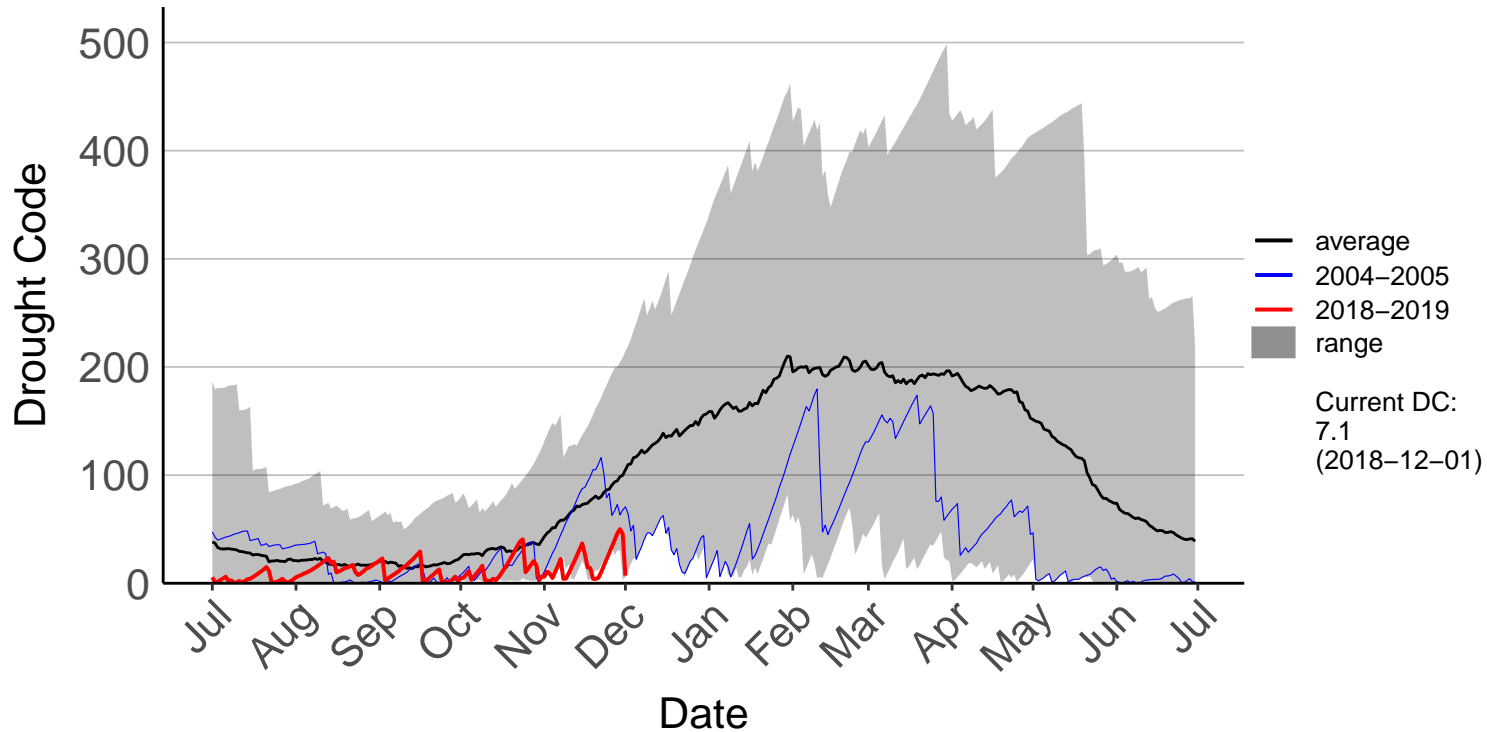

Barnhill Raws

Blackmount Raws

Edendale Raws

Garston Raws

Gore Aws – DISCONTINUED

Invercargill Aero SYNOP – DISCONTINUED

Lumsden Aws – DISCONTINUED

Manapouri Aero Aws – DISCONTINUED

Milford Sound Raws

Otama Raws

Slopedown Raws

South West Cape SYNOP – DISCONTINUED

Stewart Island Raws

Tanner Road Raws

Tisbury Raws

Tuatapere Raws