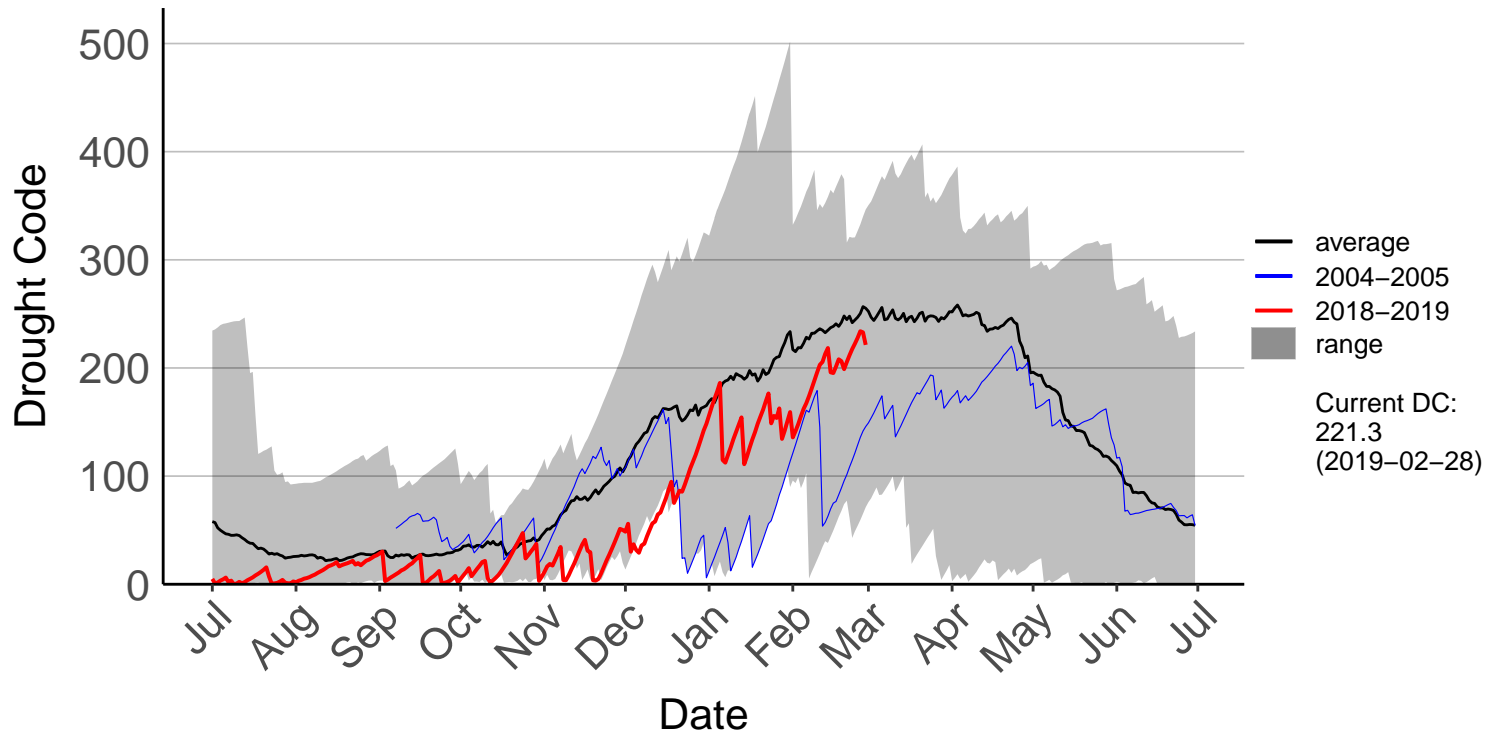

Barnhill Raws

Blackmount Raws

Edendale Raws

Garston Raws

Gore Aws – DISCONTINUED

Invercargill Aero SYNOP – DISCONTINUED

Lumsden Aws – DISCONTINUED

Manapouri Aero Aws – DISCONTINUED

Milford Sound Raws

Otama Raws

Slopedown Raws

South West Cape SYNOP – DISCONTINUED

Stewart Island Raws

Tanner Road Raws

Tisbury Raws

Tuatapere Raws