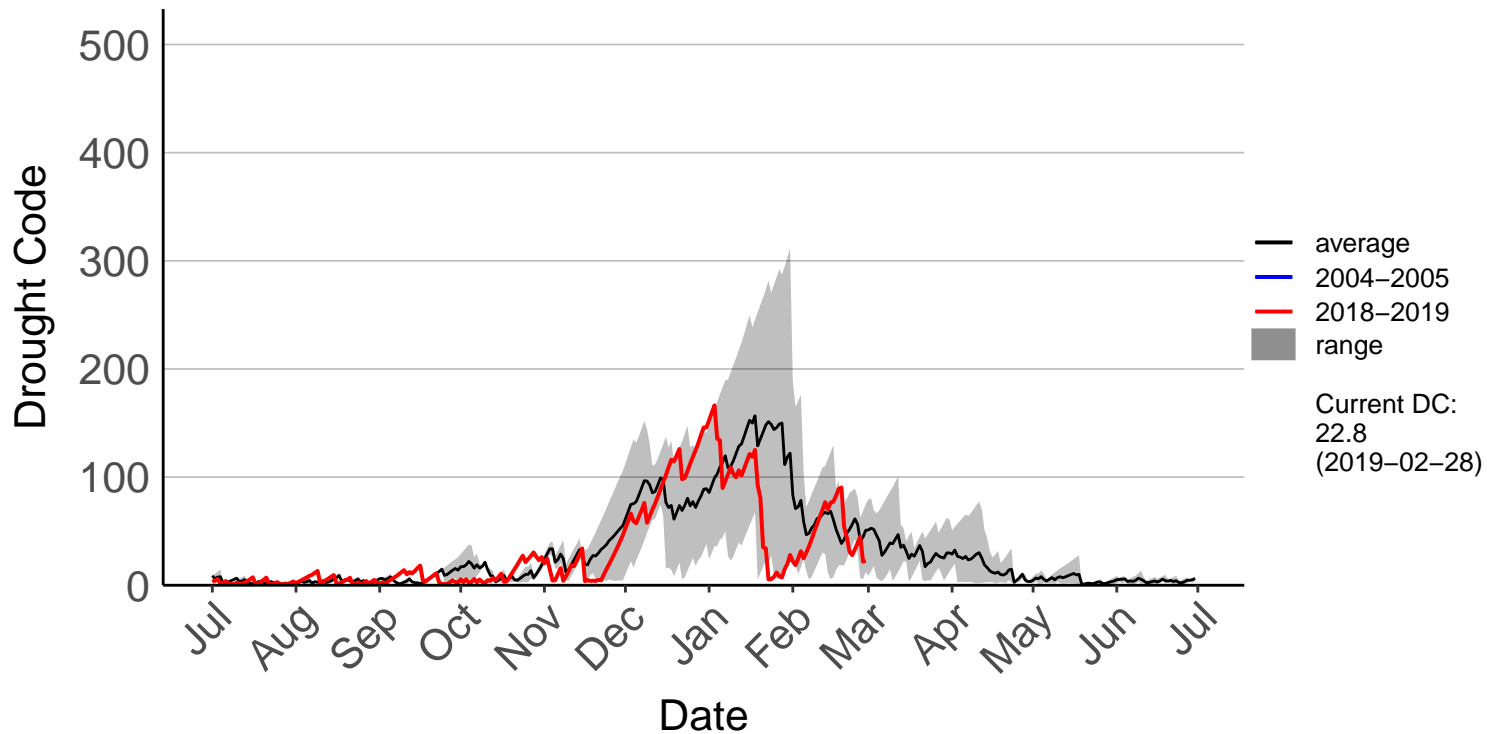

Milford Sound Raws

Otama Raws

Slopedown Raws

South West Cape SYNOP – DISCONTINUED

Stewart Island Raws

Tanner Road Raws

Tisbury Raws

Tuatapere Raws