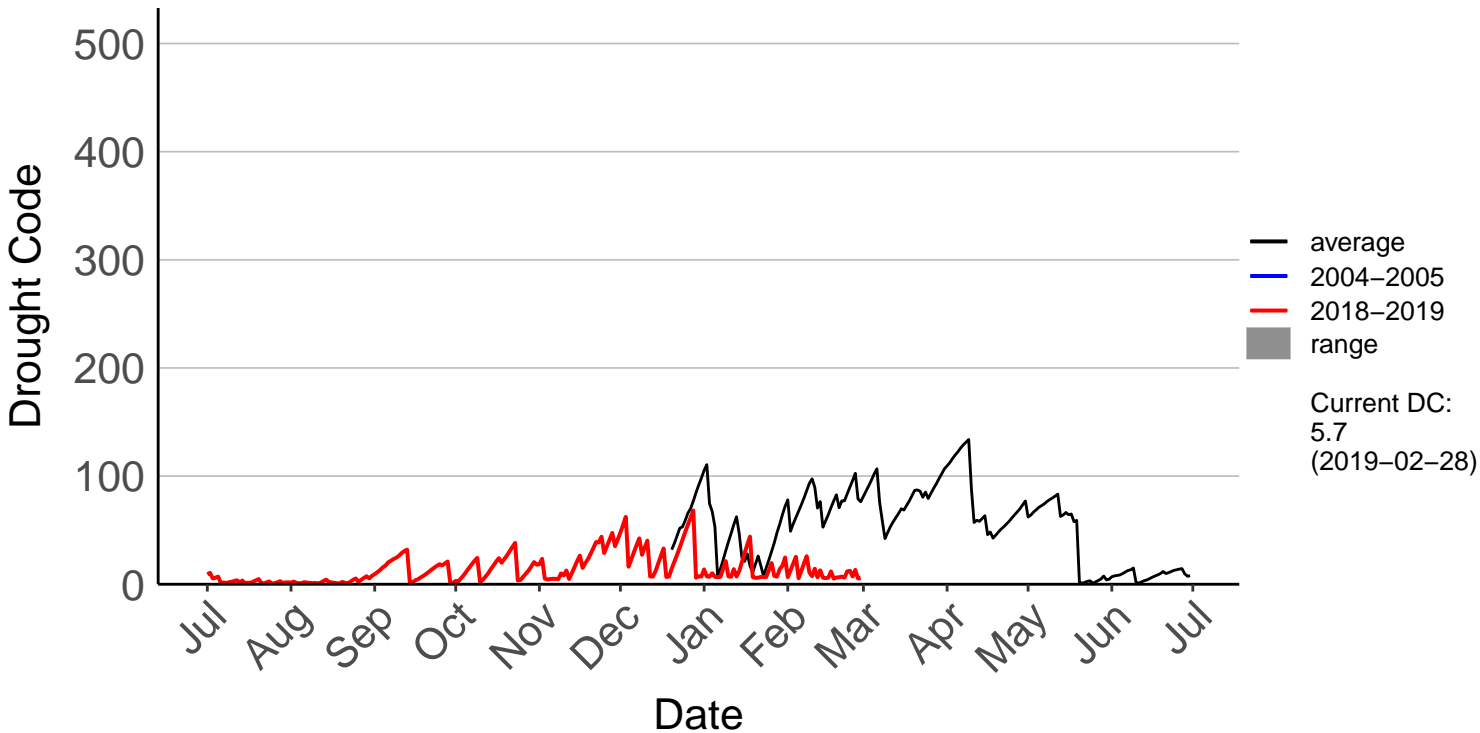

Barnhill Raws

Blackmount Raws

Edendale Raws

Garston Raws

Gore Aws – DISCONTINUED

Invercargill Aero SYNOP – DISCONTINUED

Lumsden Aws – DISCONTINUED

Manapouri Aero Aws – DISCONTINUED

Milford Sound Raws

Otama Raws

Slopedown Raws

South West Cape SYNOP – DISCONTINUED

Stewart Island Raws

Tanner Road Raws

Tisbury Raws

Tuatapere Raws