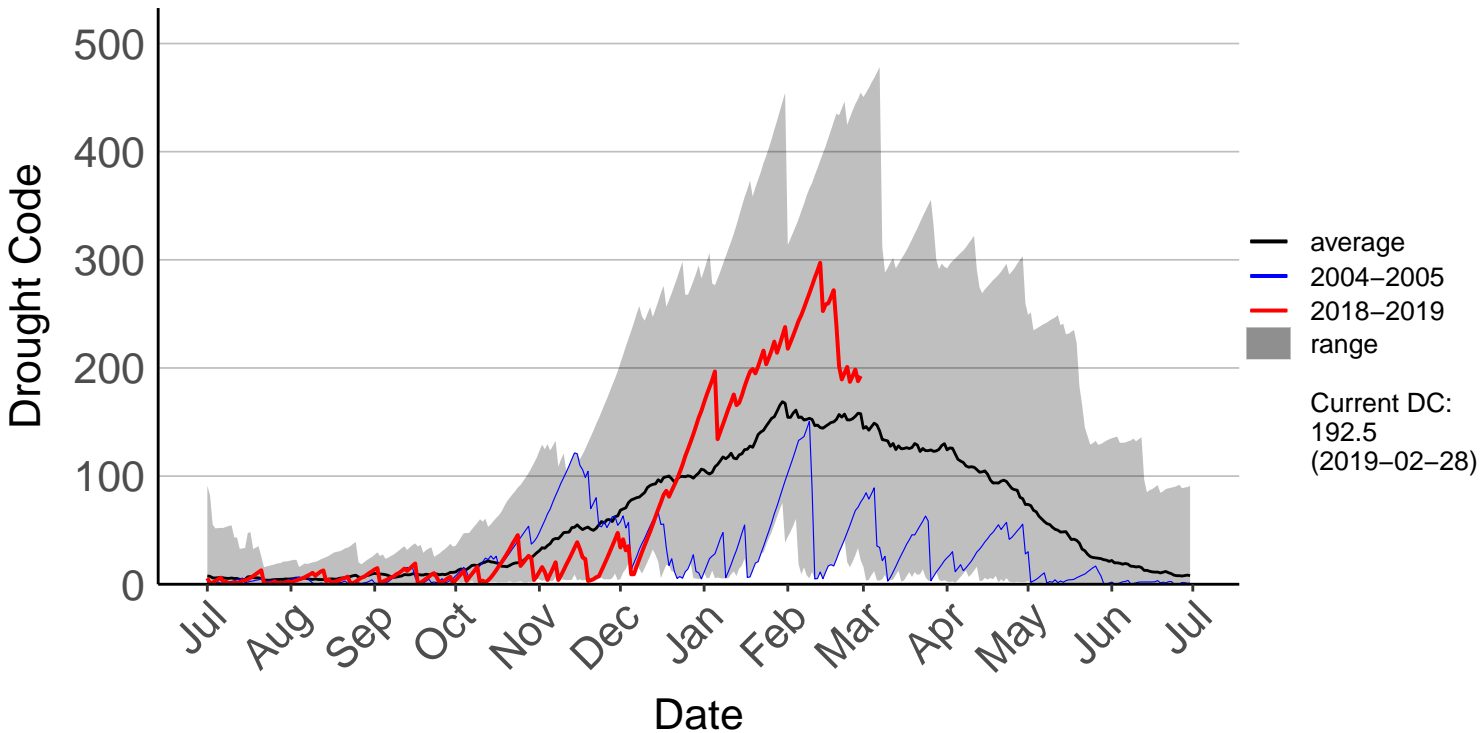

Barnhill Raws

Blackmount Raws

Edendale Raws

Garston Raws

Gore Aws – DISCONTINUED

Invercargill Aero SYNOP – DISCONTINUED

Lumsden Aws – DISCONTINUED

Manapouri Aero Aws – DISCONTINUED

Milford Sound Raws

Otama Raws

Slopedown Raws

South West Cape SYNOP – DISCONTINUED

Stewart Island Raws

Tanner Road Raws

Tisbury Raws

Tuatapere Raws