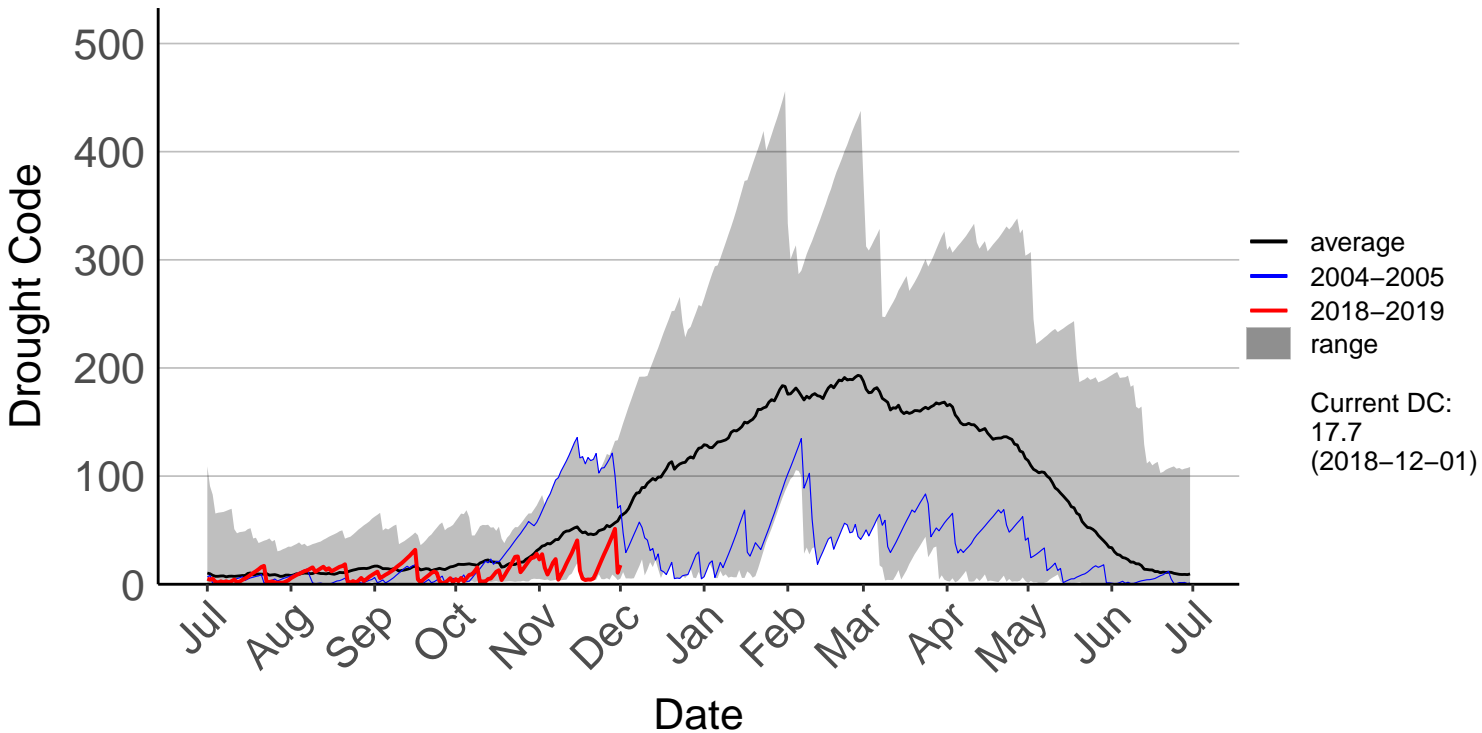

Barnhill Raws

Blackmount Raws

Edendale Raws

Garston Raws

Gore Aws – DISCONTINUED

Invercargill Aero SYNOP – DISCONTINUED

Lumsden Aws – DISCONTINUED

Manapouri Aero Aws – DISCONTINUED

Milford Sound Raws

Otama Raws

Slopedown Raws

South West Cape SYNOP – DISCONTINUED

Stewart Island Raws

Tanner Road Raws

Tisbury Raws

Tuatapere Raws