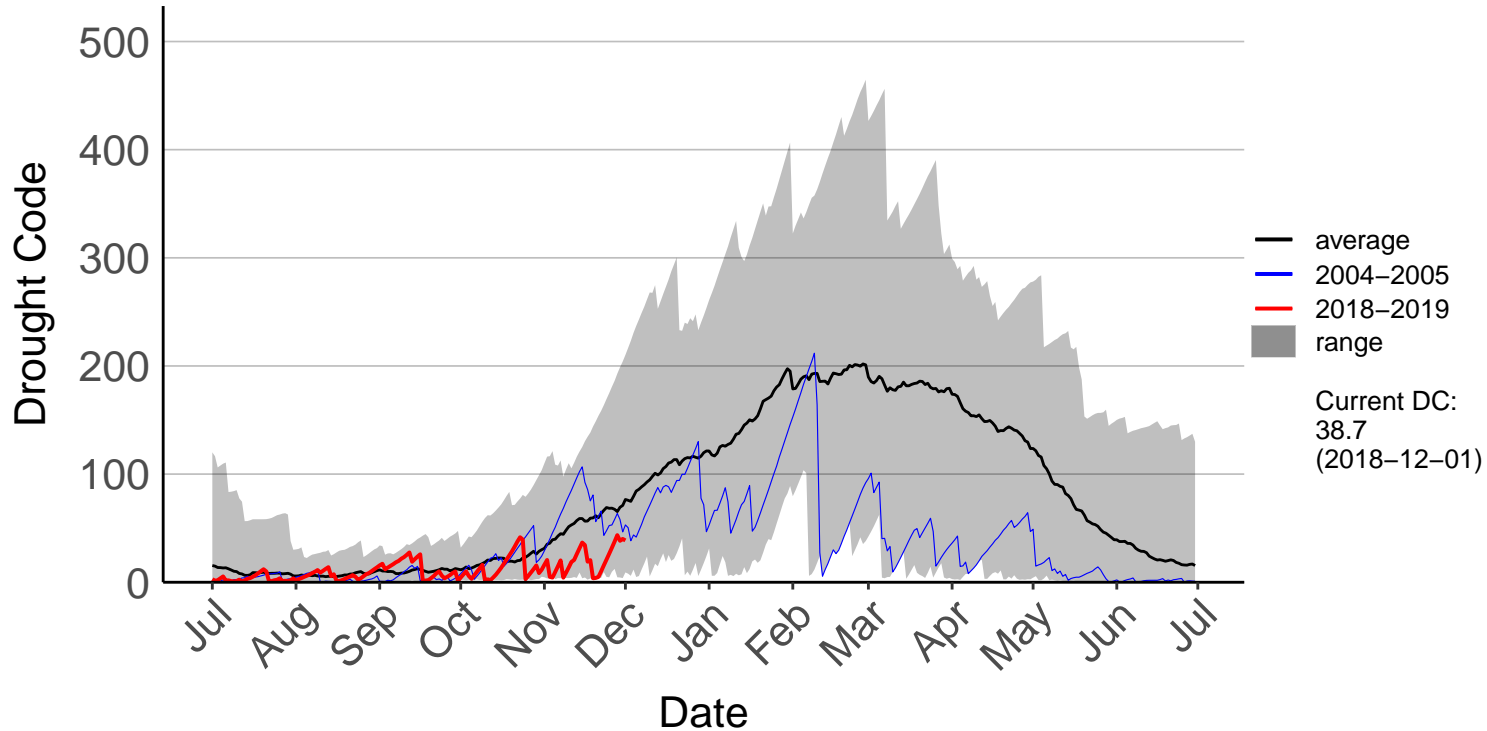

Barnhill Raws

Blackmount Raws

Edendale Raws

Garston Raws

Gore Aws – DISCONTINUED

Invercargill Aero SYNOP – DISCONTINUED

Lumsden Aws – DISCONTINUED

Manapouri Aero Aws – DISCONTINUED

Milford Sound Raws

Otama Raws

Slopedown Raws

South West Cape SYNOP – DISCONTINUED

Stewart Island Raws

Tanner Road Raws

Tisbury Raws

Tuatapere Raws