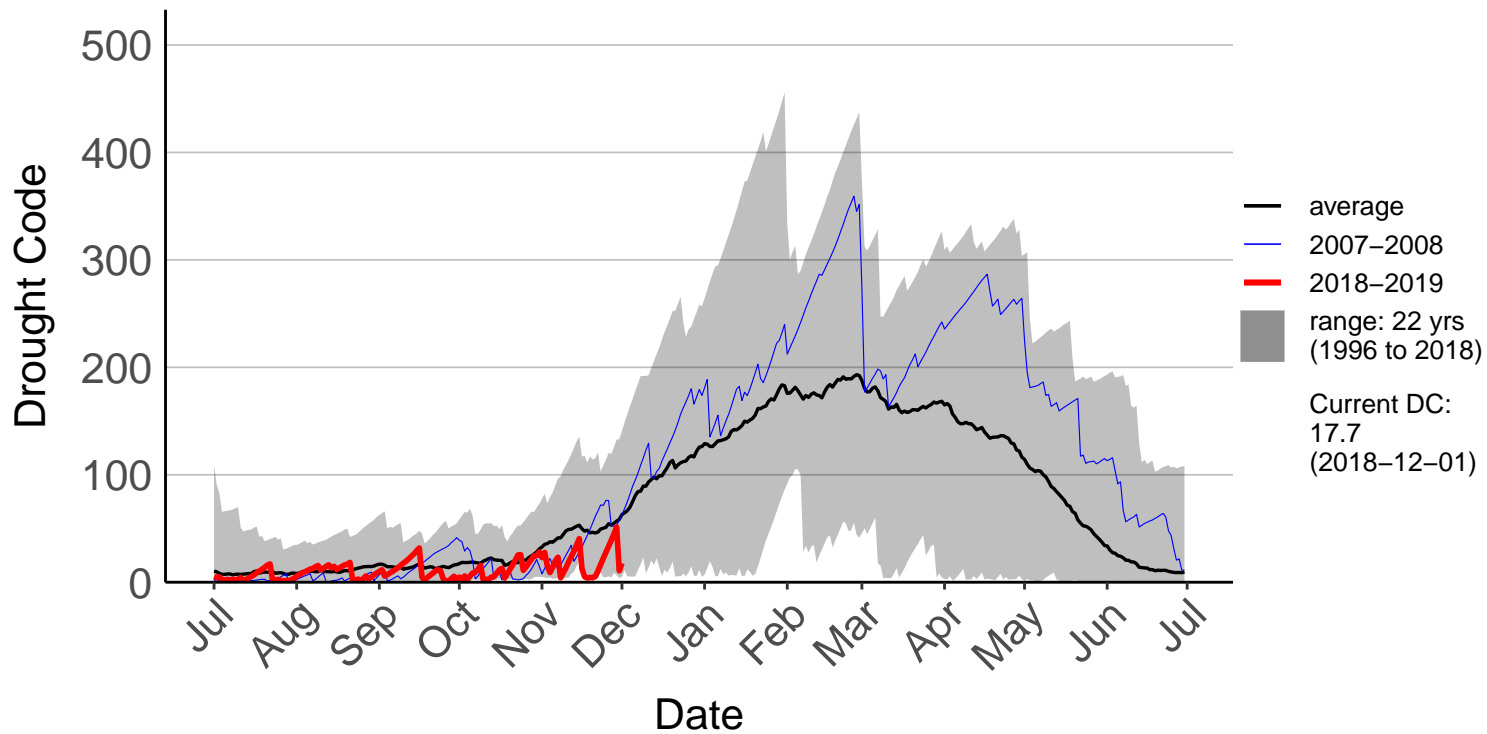

Barnhill Raws

Blackmount Raws

Edendale Raws

Garston Raws

Gore Aws – DISCONTINUED

Invercargill Aero SYNOP – DISCONTINUED

Lumsden Aws – DISCONTINUED

Manapouri Aero Aws – DISCONTINUED

Milford Sound Raws

Otama Raws

Slopedown Raws

South West Cape SYNOP – DISCONTINUED

Stewart Island Raws

Tanner Road Raws

Tisbury Raws

Tuatapere Raws