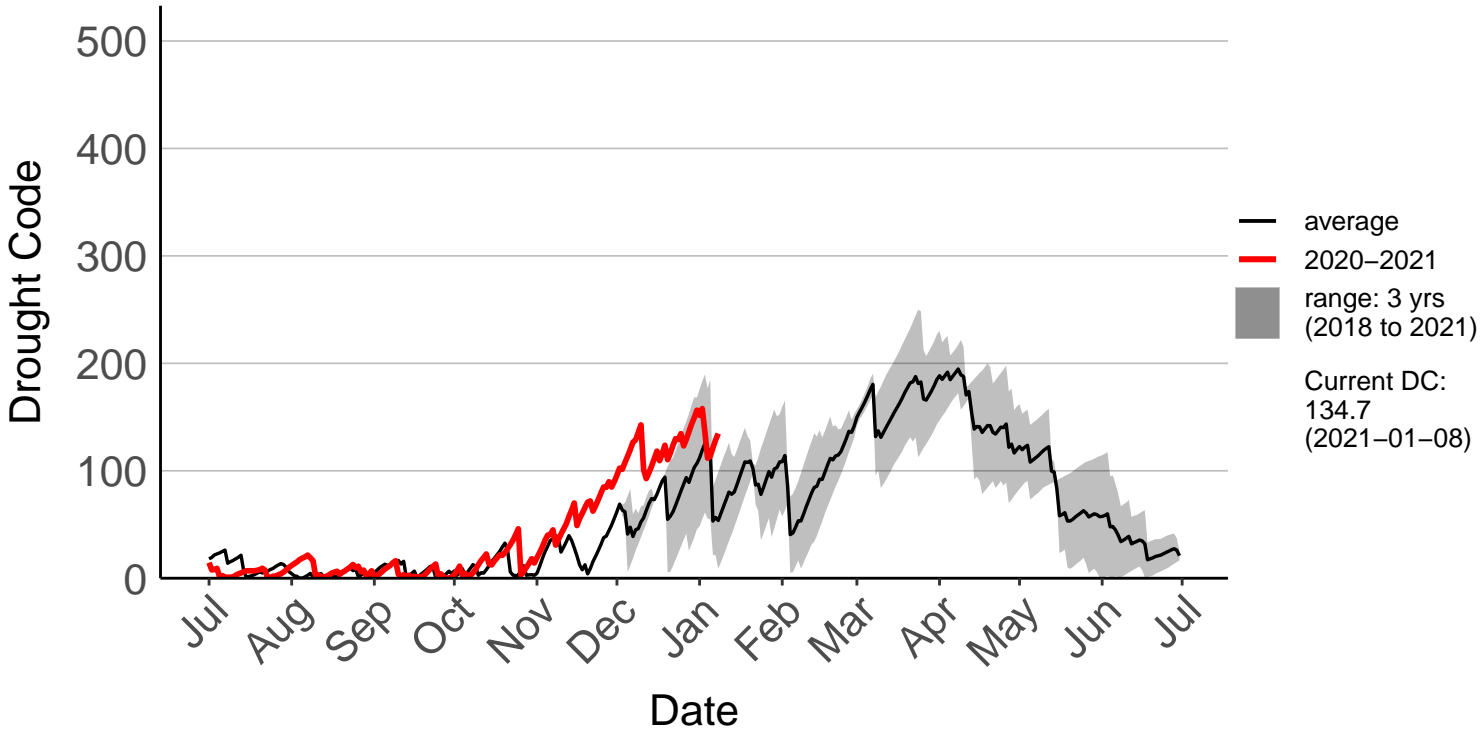

Barnhill Raws

Blackmount Raws

Edendale Raws

Garston Raws

Gore Aws – DISCONTINUED

Invercargill Aero SYNOP – DISCONTINUED

Lumsden Aws – DISCONTINUED

Manapouri Aero Aws – DISCONTINUED

Milford Sound Raws

Otama Raws

Slopedown Raws

South West Cape SYNOP – DISCONTINUED

Stewart Island Raws

Tanner Road Raws

Tisbury Raws

Tuatapere Raws