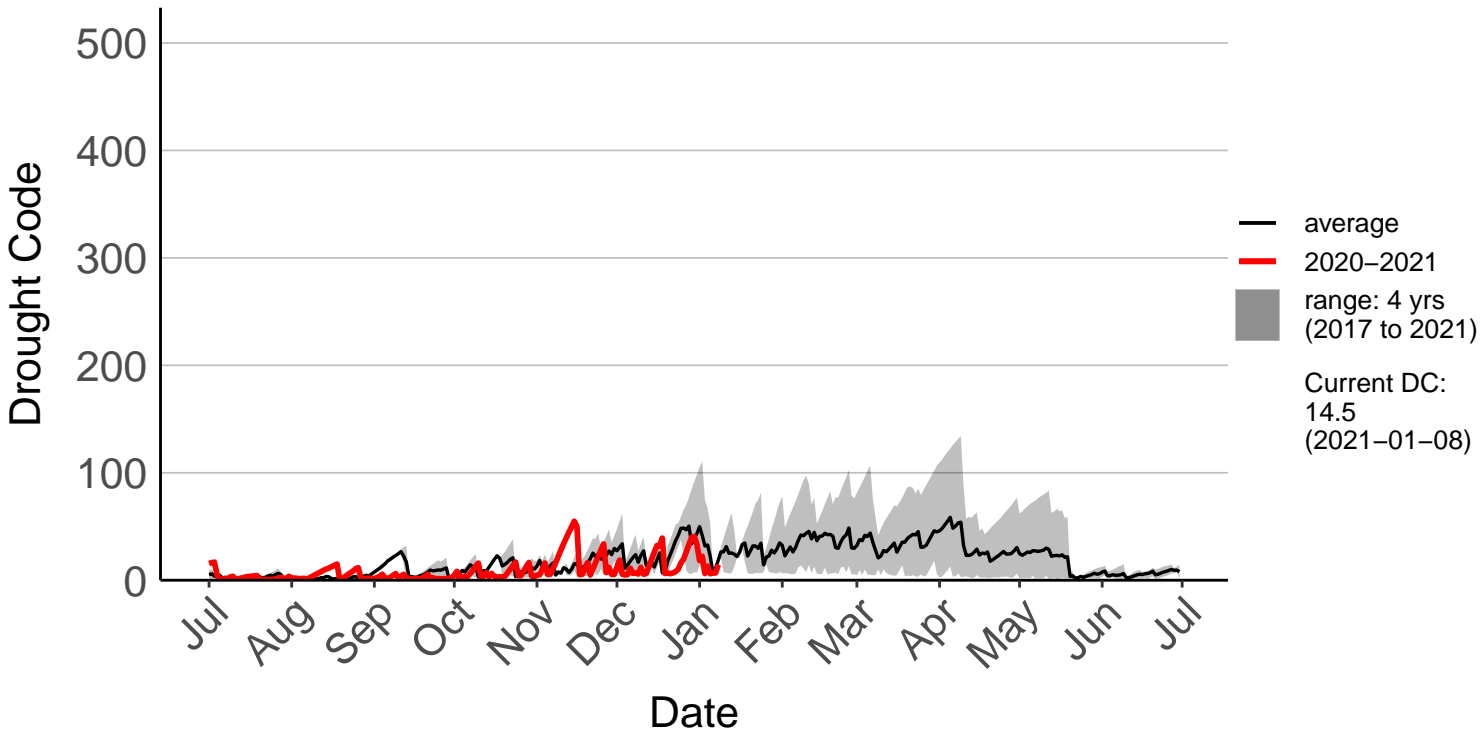

Barnhill Raws

Blackmount Raws

Edendale Raws

Garston Raws

Gore Aws – DISCONTINUED

Invercargill Aero SYNOP – DISCONTINUED

Lumsden Aws – DISCONTINUED

Manapouri Aero Aws – DISCONTINUED

Milford Sound Raws

Otama Raws

Slopedown Raws

South West Cape SYNOP – DISCONTINUED

Stewart Island Raws

Tanner Road Raws

Tisbury Raws

Tuatapere Raws