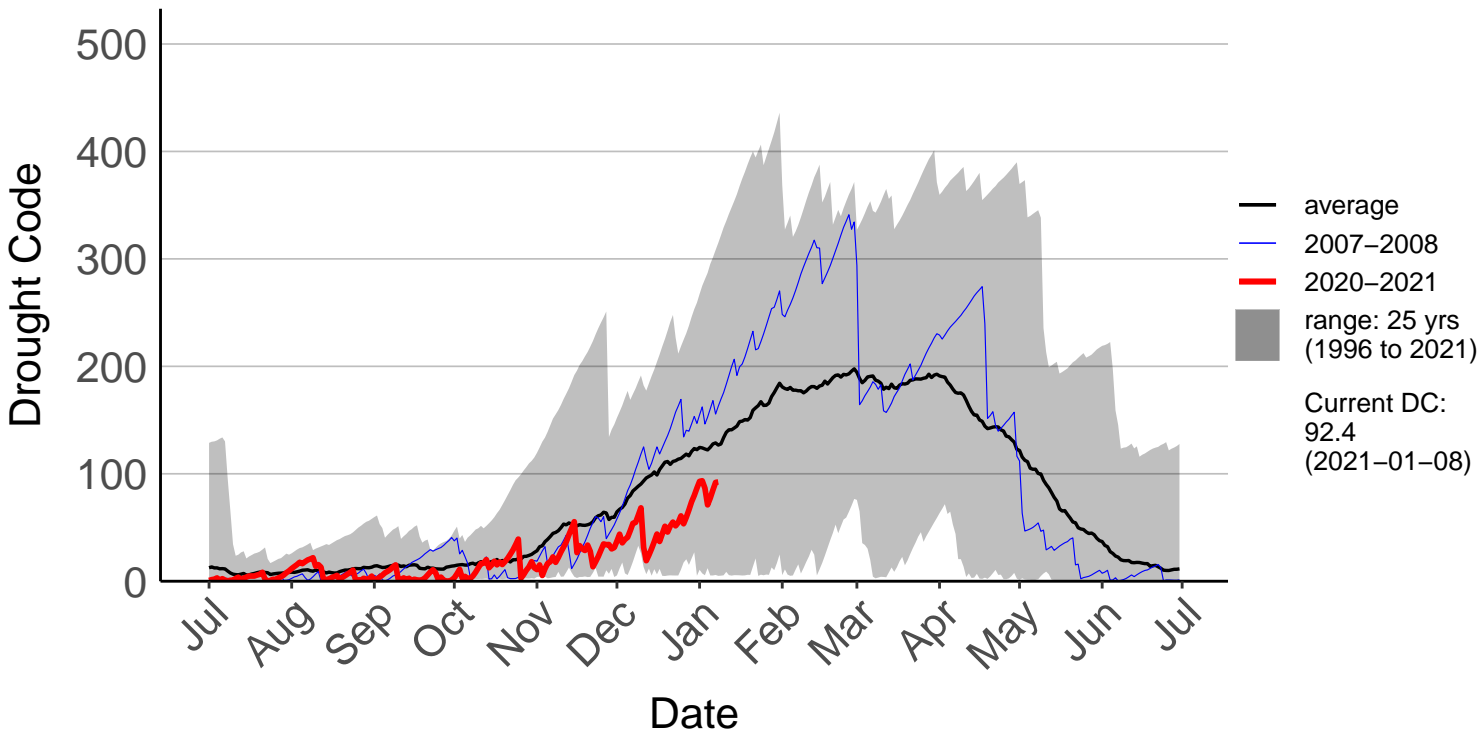

Barnhill Raws

Blackmount Raws

Edendale Raws

Garston Raws

Gore Aws – DISCONTINUED

Invercargill Aero SYNOP – DISCONTINUED

Lumsden Aws – DISCONTINUED

Manapouri Aero Aws – DISCONTINUED

Milford Sound Raws

Otama Raws

Slopedown Raws

South West Cape SYNOP – DISCONTINUED

Stewart Island Raws

Tanner Road Raws

Tisbury Raws

Tuatapere Raws