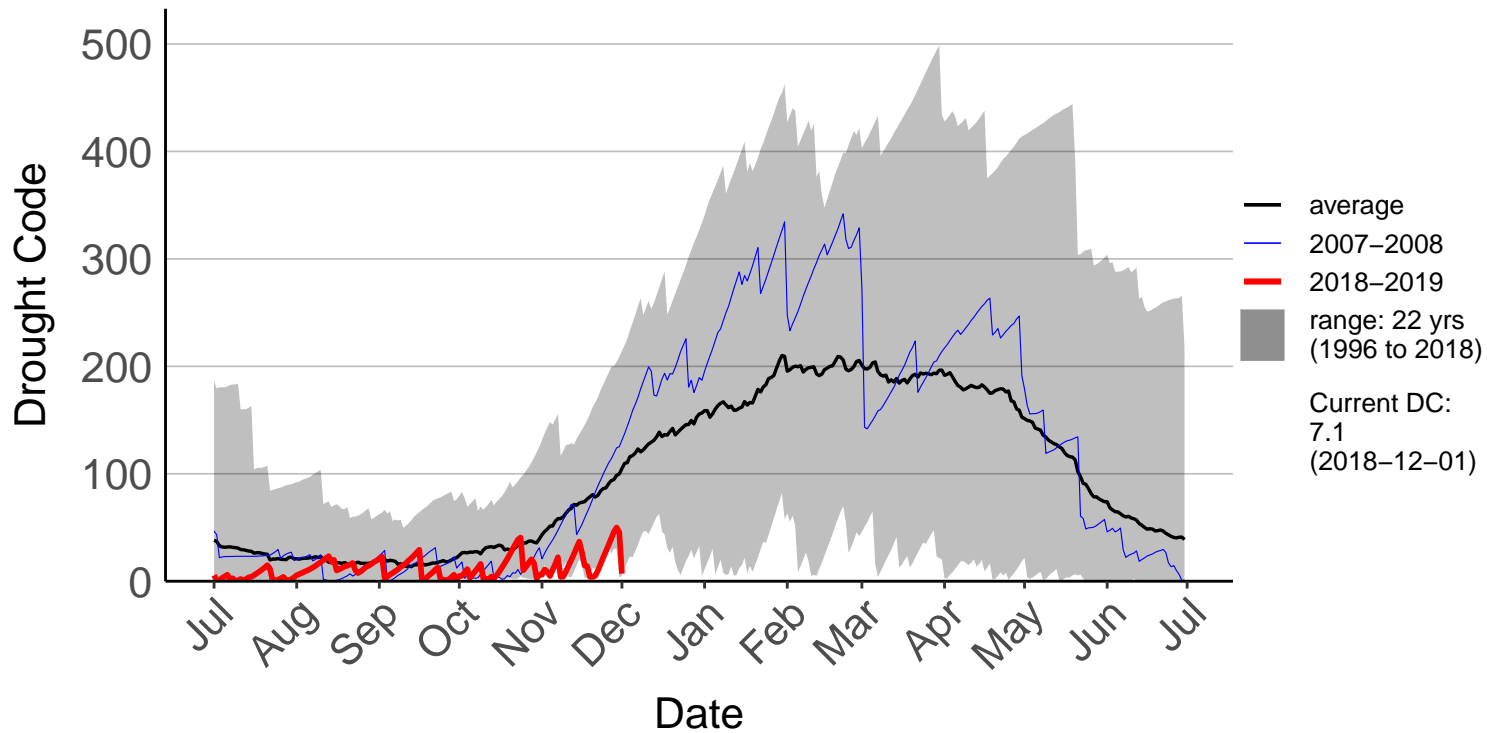

Barnhill Raws

Blackmount Raws

Edendale Raws

Garston Raws

Gore Aws – DISCONTINUED

Invercargill Aero SYNOP – DISCONTINUED

Lumsden Aws – DISCONTINUED

Manapouri Aero Aws – DISCONTINUED

Milford Sound Raws

Otama Raws

Slopedown Raws

South West Cape SYNOP – DISCONTINUED

Stewart Island Raws

Tanner Road Raws

Tisbury Raws

Tuatapere Raws