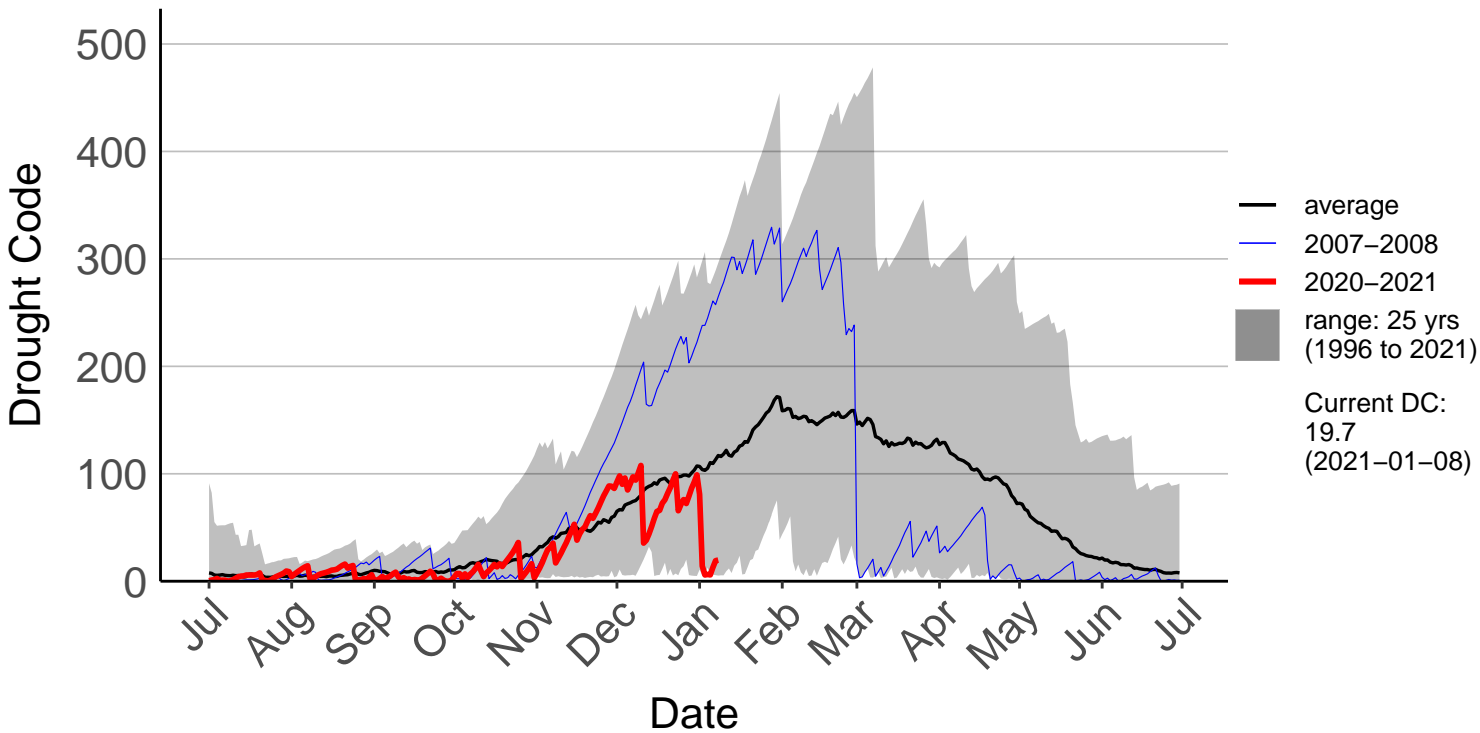

Barnhill Raws

Blackmount Raws

Edendale Raws

Garston Raws

Gore Aws – DISCONTINUED

Invercargill Aero SYNOP – DISCONTINUED

Lumsden Aws – DISCONTINUED

Manapouri Aero Aws – DISCONTINUED

Milford Sound Raws

Otama Raws

Slopedown Raws

South West Cape SYNOP – DISCONTINUED

Stewart Island Raws

Tanner Road Raws

Tisbury Raws

Tuatapere Raws