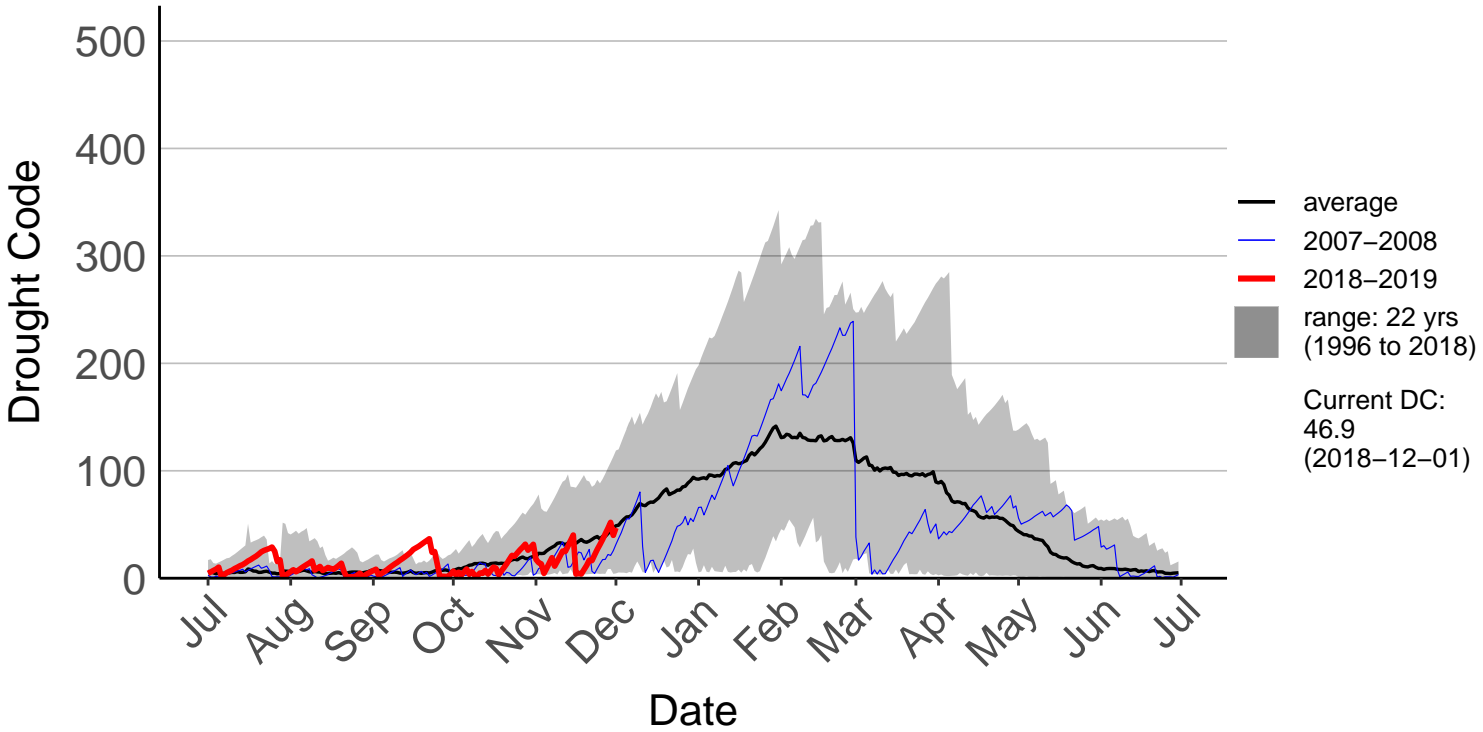

Milford Sound Raws

Otama Raws

Slopedown Raws

South West Cape SYNOP – DISCONTINUED

Stewart Island Raws

Tanner Road Raws

Tisbury Raws

Tuatapere Raws