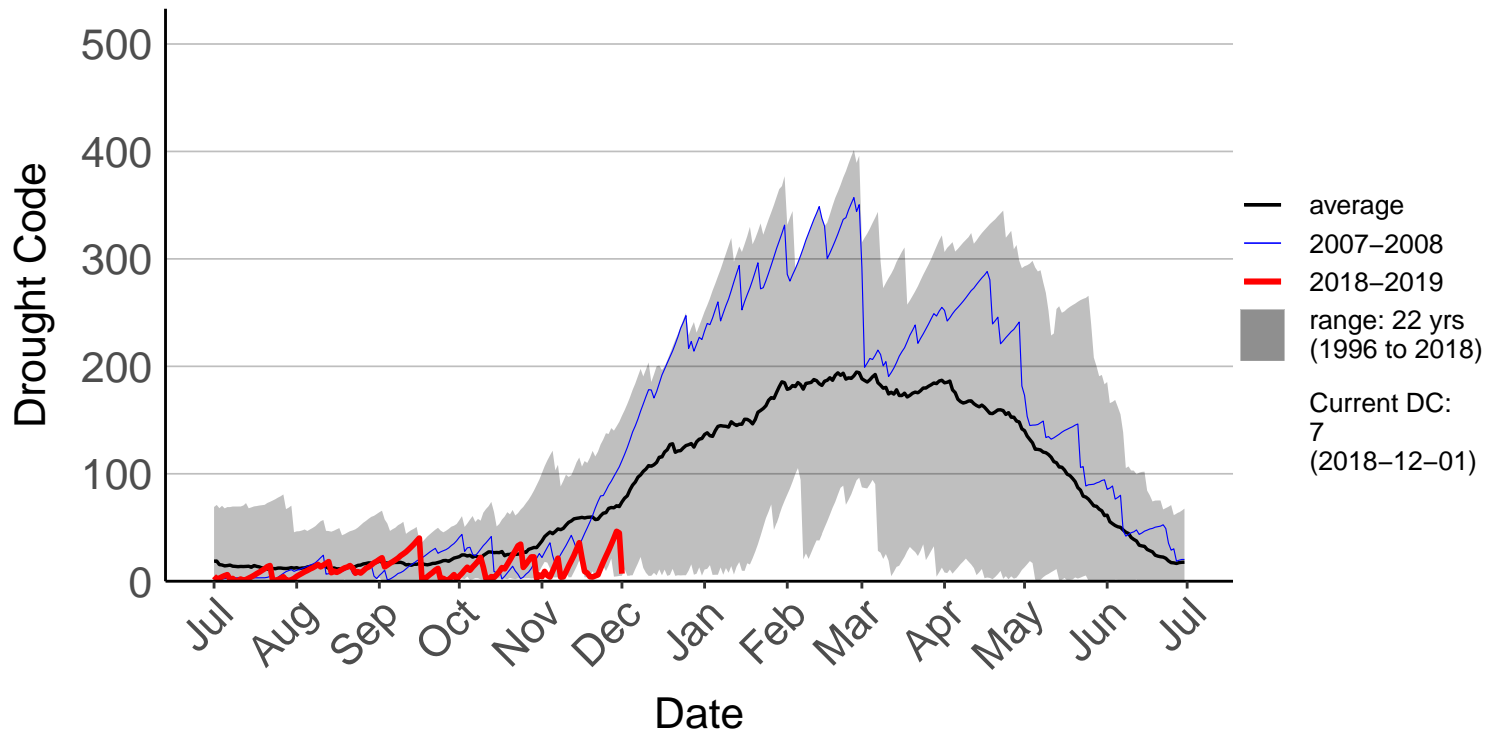

Barnhill Raws

Blackmount Raws

Edendale Raws

Garston Raws

Gore Aws – DISCONTINUED

Invercargill Aero SYNOP – DISCONTINUED

Lumsden Aws – DISCONTINUED

Manapouri Aero Aws – DISCONTINUED

Milford Sound Raws

Otama Raws

Slopedown Raws

South West Cape SYNOP – DISCONTINUED

Stewart Island Raws

Tanner Road Raws

Tisbury Raws

Tuatapere Raws