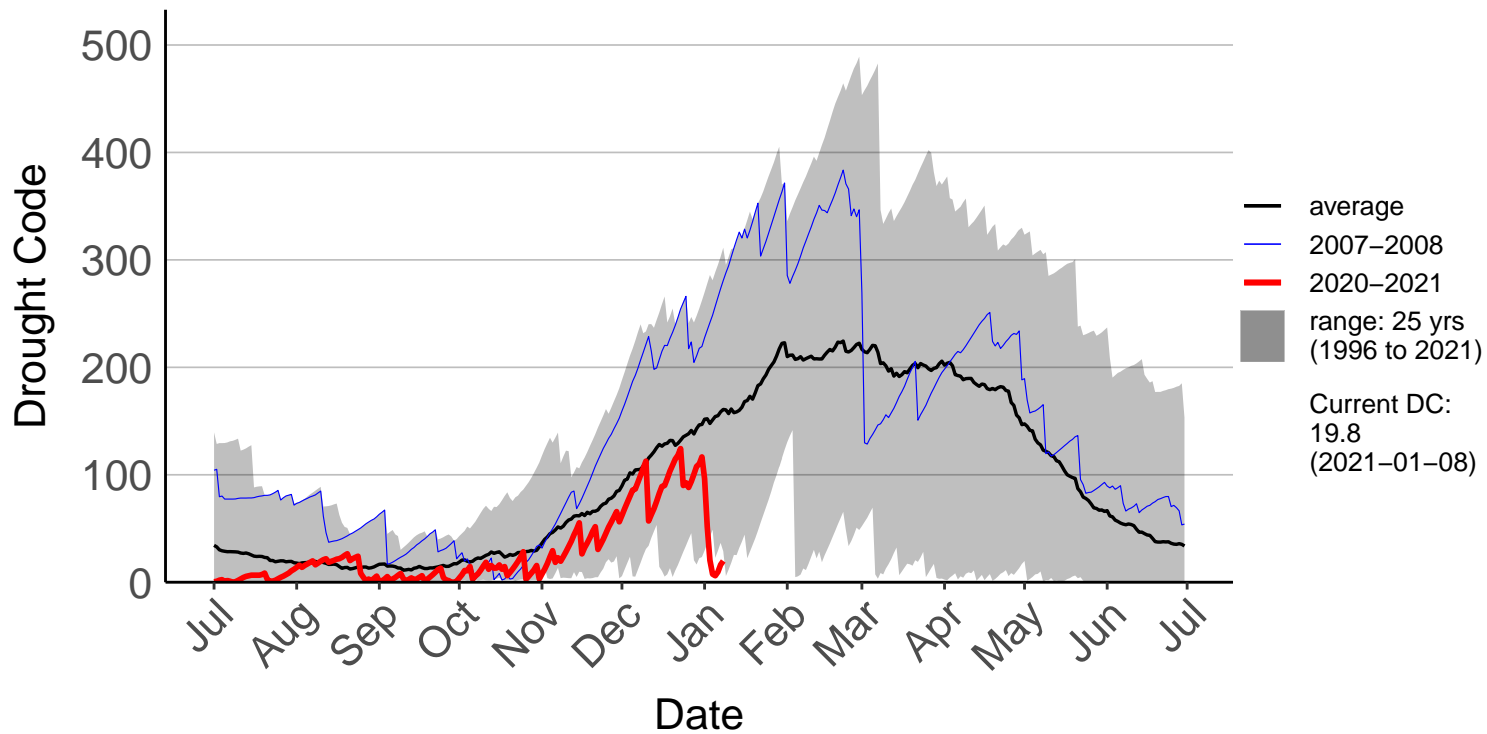

Barnhill Raws

Blackmount Raws

Edendale Raws

Garston Raws

Gore Aws – DISCONTINUED

Invercargill Aero SYNOP – DISCONTINUED

Lumsden Aws – DISCONTINUED

Manapouri Aero Aws – DISCONTINUED

Milford Sound Raws

Otama Raws

Slopedown Raws

South West Cape SYNOP – DISCONTINUED

Stewart Island Raws

Tanner Road Raws

Tisbury Raws

Tuatapere Raws