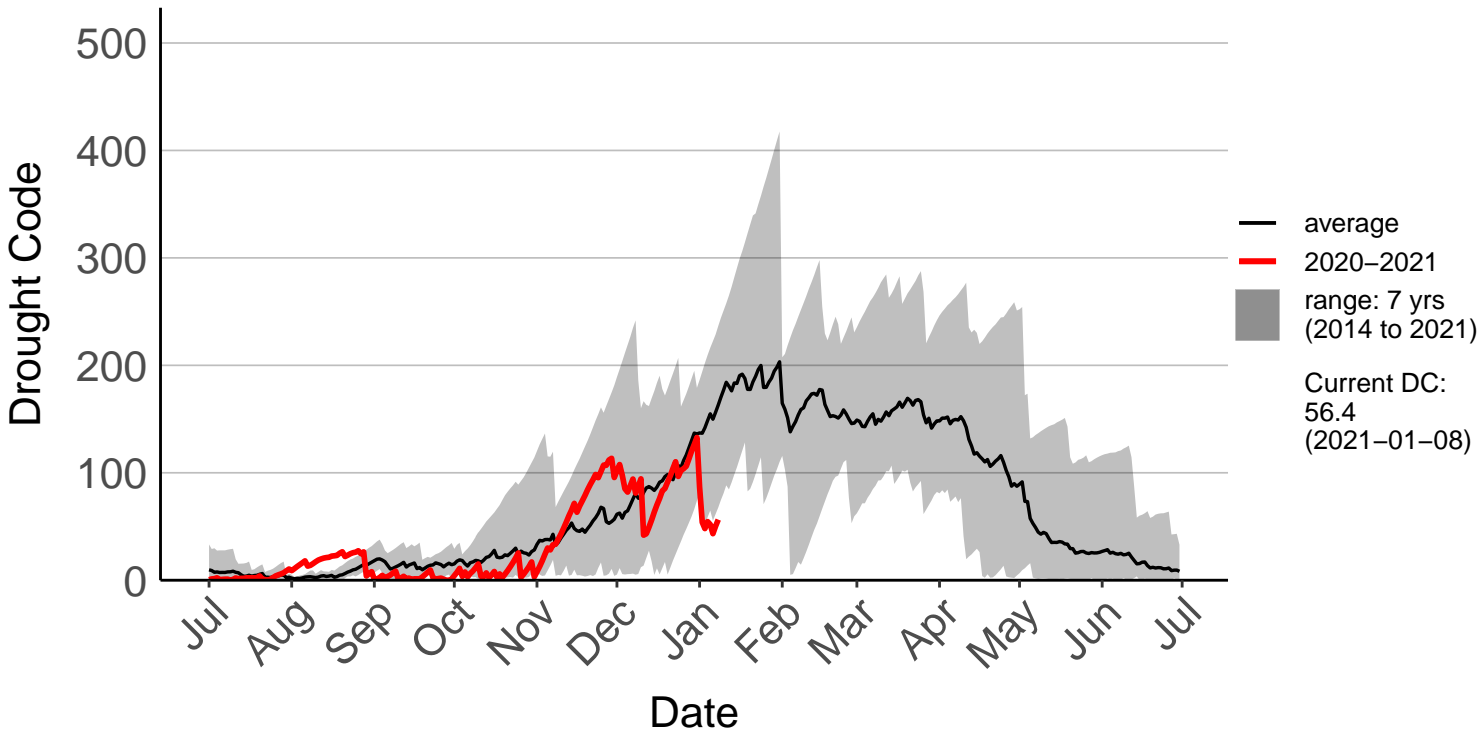

Milford Sound Raws

Otama Raws

Slopedown Raws

South West Cape SYNOP – DISCONTINUED

Stewart Island Raws

Tanner Road Raws

Tisbury Raws

Tuatapere Raws

Wilderness Raws

Wreys Bush Raws