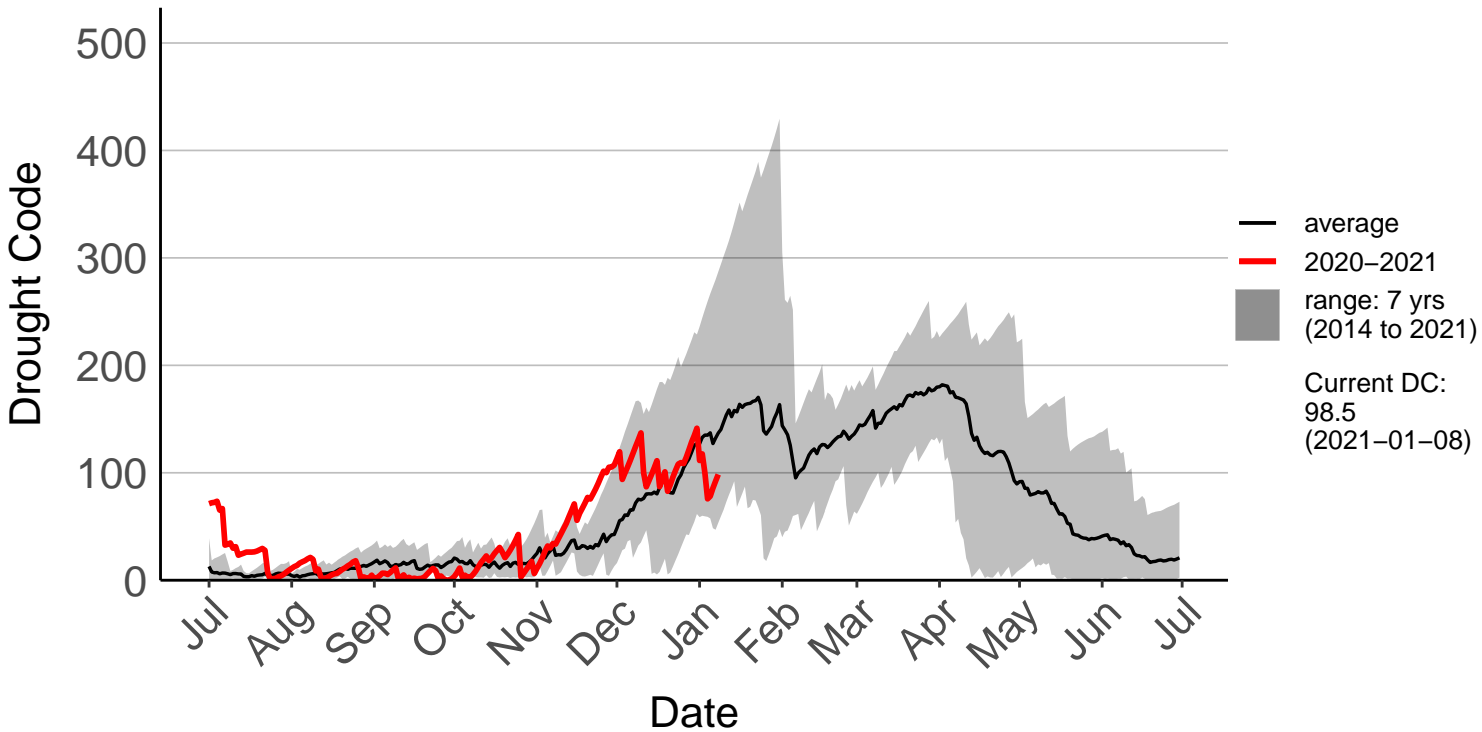

Milford Sound Raws

Otama Raws

Slopedown Raws

South West Cape SYNOP – DISCONTINUED

Stewart Island Raws

Tanner Road Raws

Tisbury Raws

Tuatapere Raws

Wilderness Raws

Wreys Bush Raws