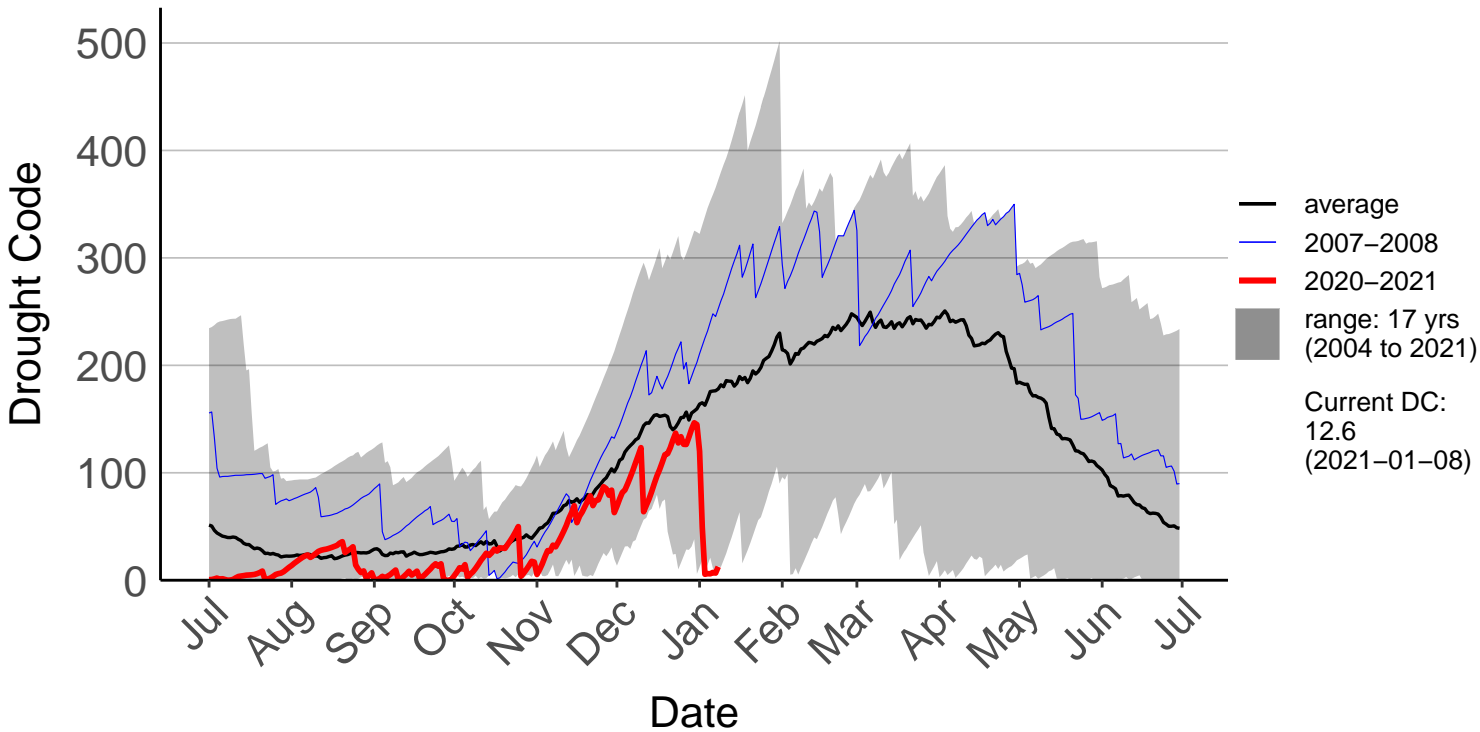

Barnhill Raws

Blackmount Raws

Edendale Raws

Garston Raws

Gore Aws – DISCONTINUED

Invercargill Aero SYNOP – DISCONTINUED

Lumsden Aws – DISCONTINUED

Manapouri Aero Aws – DISCONTINUED

Milford Sound Raws

Otama Raws

Slopedown Raws

South West Cape SYNOP – DISCONTINUED

Stewart Island Raws

Tanner Road Raws

Tisbury Raws

Tuatapere Raws