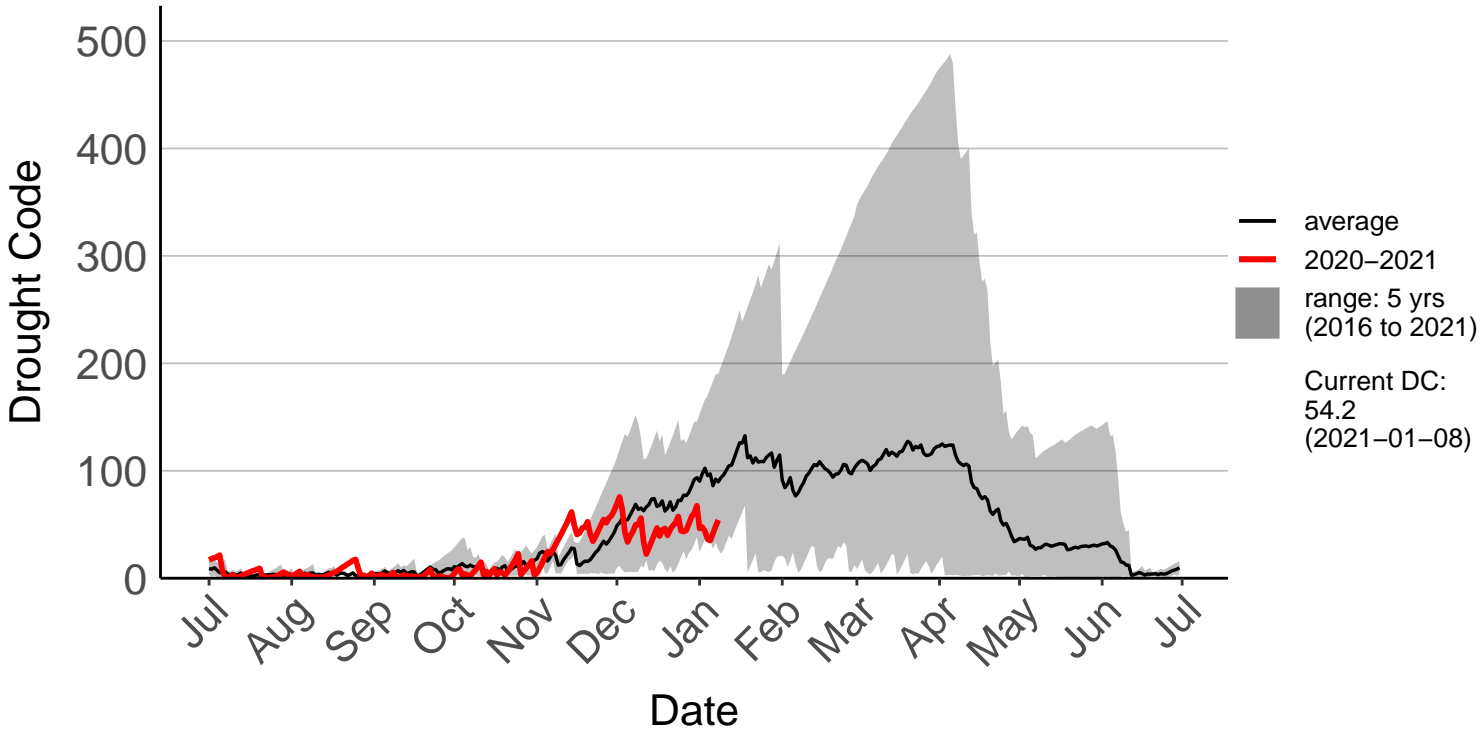

Milford Sound Raws

Otama Raws

Slopedown Raws

South West Cape SYNOP – DISCONTINUED

Stewart Island Raws

Tanner Road Raws

Tisbury Raws

Tuatapere Raws