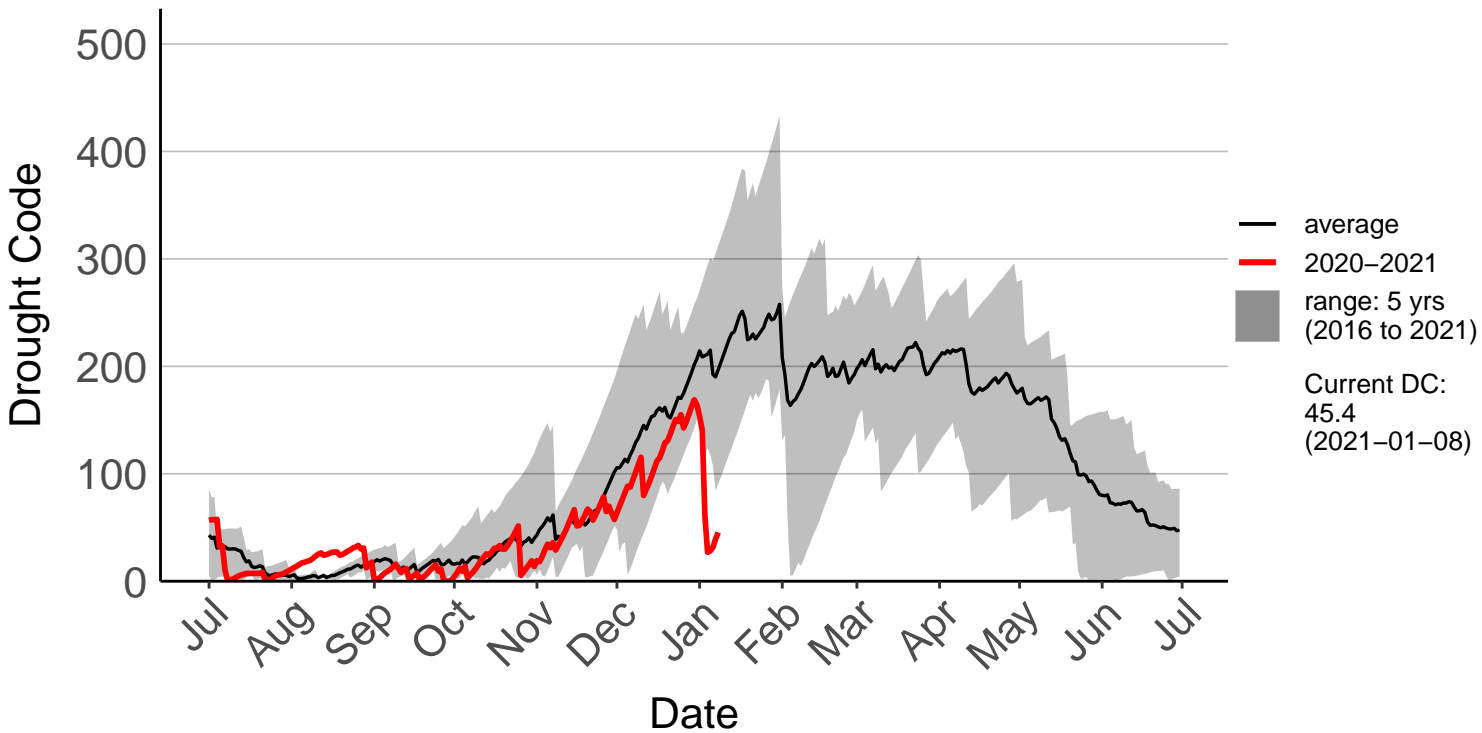

Barnhill Raws

Blackmount Raws

Edendale Raws

Garston Raws

Gore Aws – DISCONTINUED

Invercargill Aero SYNOP – DISCONTINUED

Lumsden Aws – DISCONTINUED

Manapouri Aero Aws – DISCONTINUED

Milford Sound Raws

Otama Raws

Slopedown Raws

South West Cape SYNOP – DISCONTINUED

Stewart Island Raws

Tanner Road Raws

Tisbury Raws

Tuatapere Raws