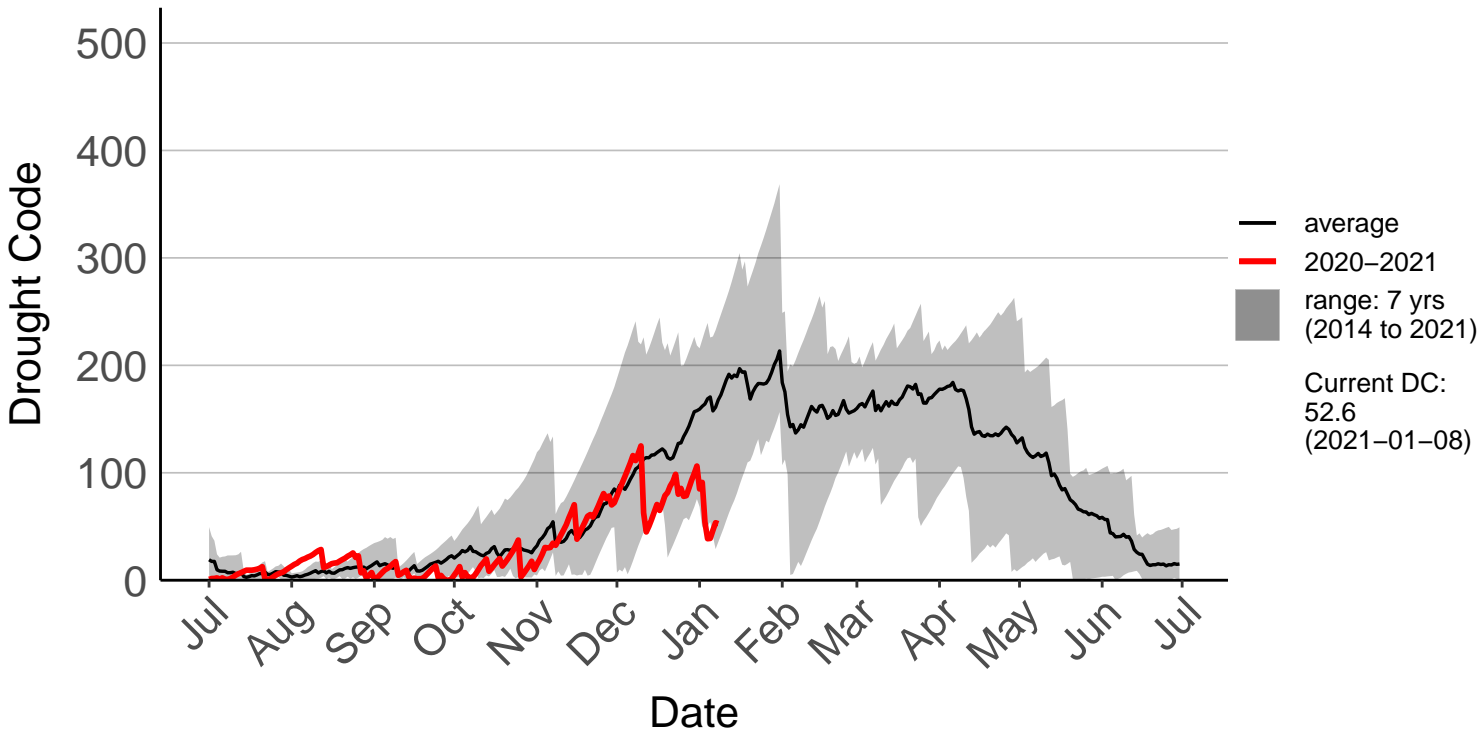

Milford Sound Raws

Otama Raws

Slopedown Raws

South West Cape SYNOP – DISCONTINUED

Stewart Island Raws

Tanner Road Raws

Tisbury Raws

Tuatapere Raws

Wilderness Raws

Wreys Bush Raws