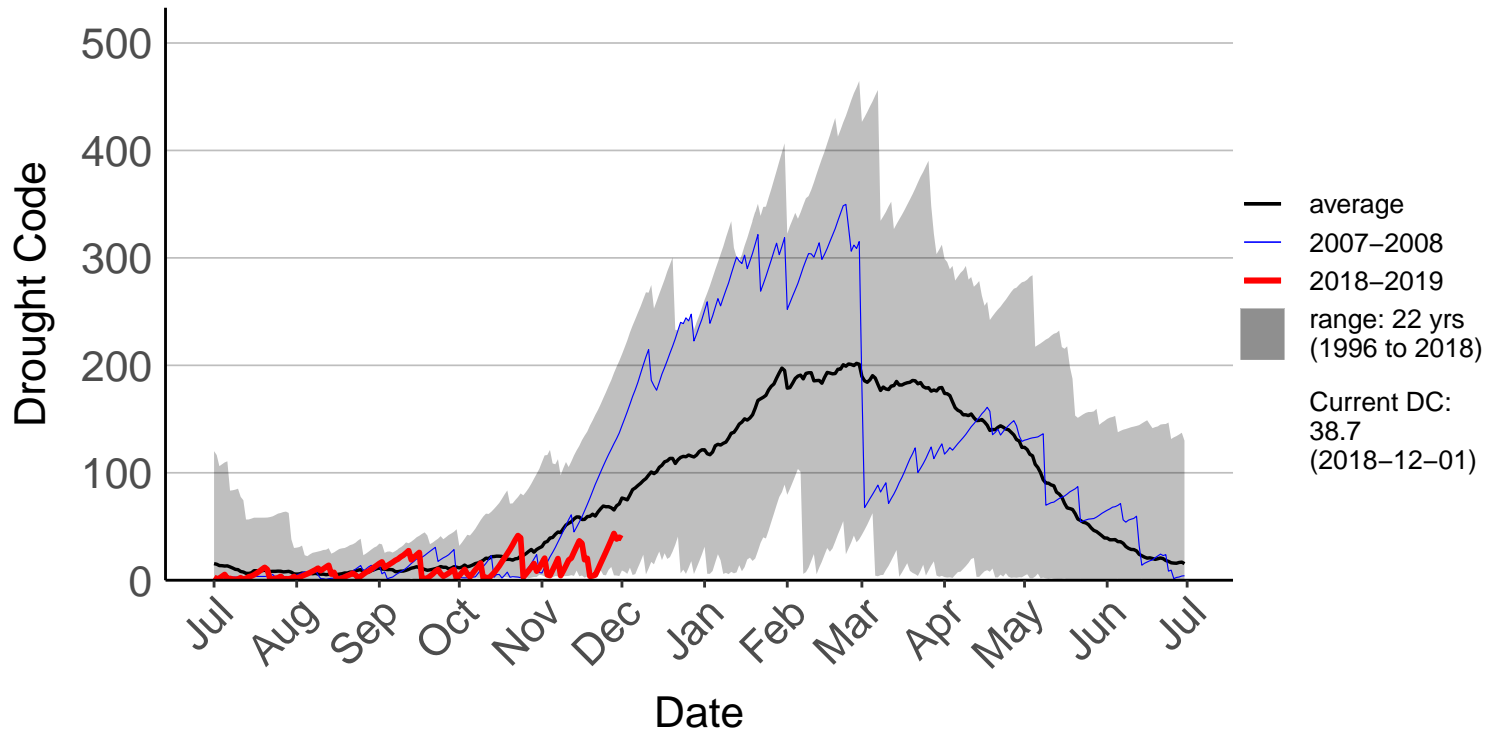

Barnhill Raws

Blackmount Raws

Edendale Raws

Garston Raws

Gore Aws – DISCONTINUED

Invercargill Aero SYNOP – DISCONTINUED

Lumsden Aws – DISCONTINUED

Manapouri Aero Aws – DISCONTINUED

Milford Sound Raws

Otama Raws

Slopedown Raws

South West Cape SYNOP – DISCONTINUED

Stewart Island Raws

Tanner Road Raws

Tisbury Raws

Tuatapere Raws