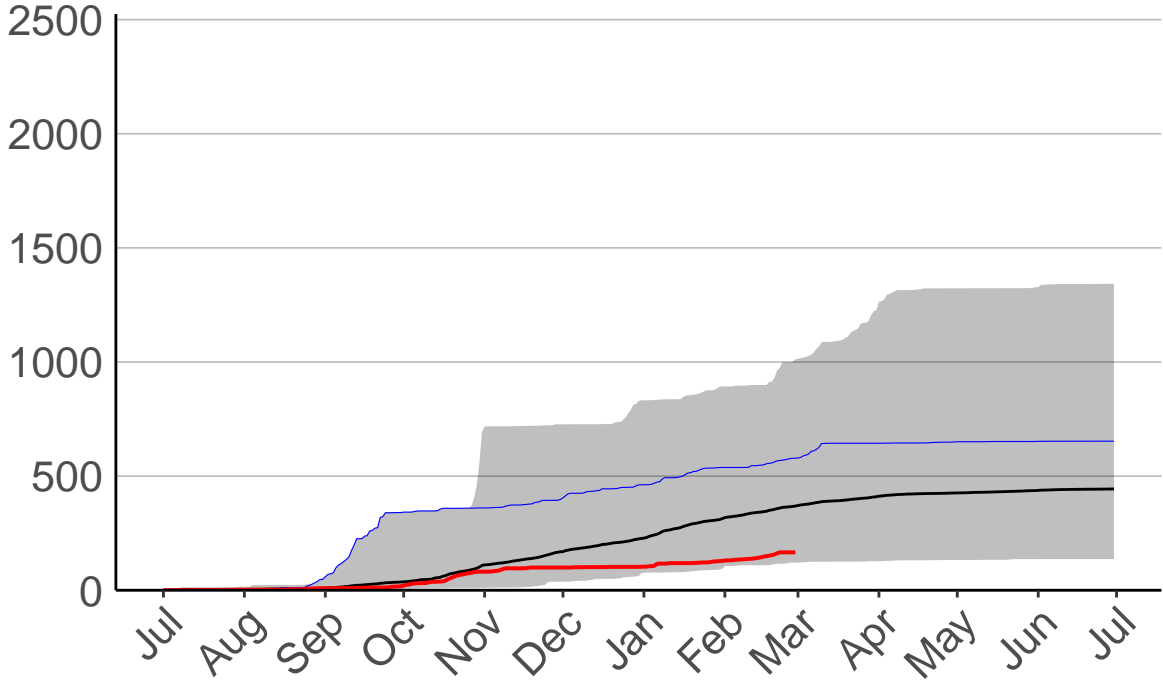

# Gwavas Raws

Cumulative Fire Severity Rating

2500  
2000  
1500  
1000  
500  
0

Jul Aug Sep Oct Nov Dec Jan Feb Mar Apr May Jun Jul

Date

- average
- 2004–2005
- 2018–2019
- range

Current CDSR:  
73.1  
(2019-02-28)

# Kaitawa Raws

Cumulative Fire Severity Rating

2500  
2000  
1500  
1000  
500  
0

Jul Aug Sep Oct Nov Dec Jan Feb Mar Apr May Jun Jul

Date

- average
- 2004–2005
- 2018–2019
- range

Current CDSR:  
107.6  
(2019-02-28)

# Kaiwaka Raws

Cumulative Fire Severity Rating

- average
- 2004-2005
- 2018-2019
- range

Current CDSR:  
166.3  
(2019-02-28)

Date