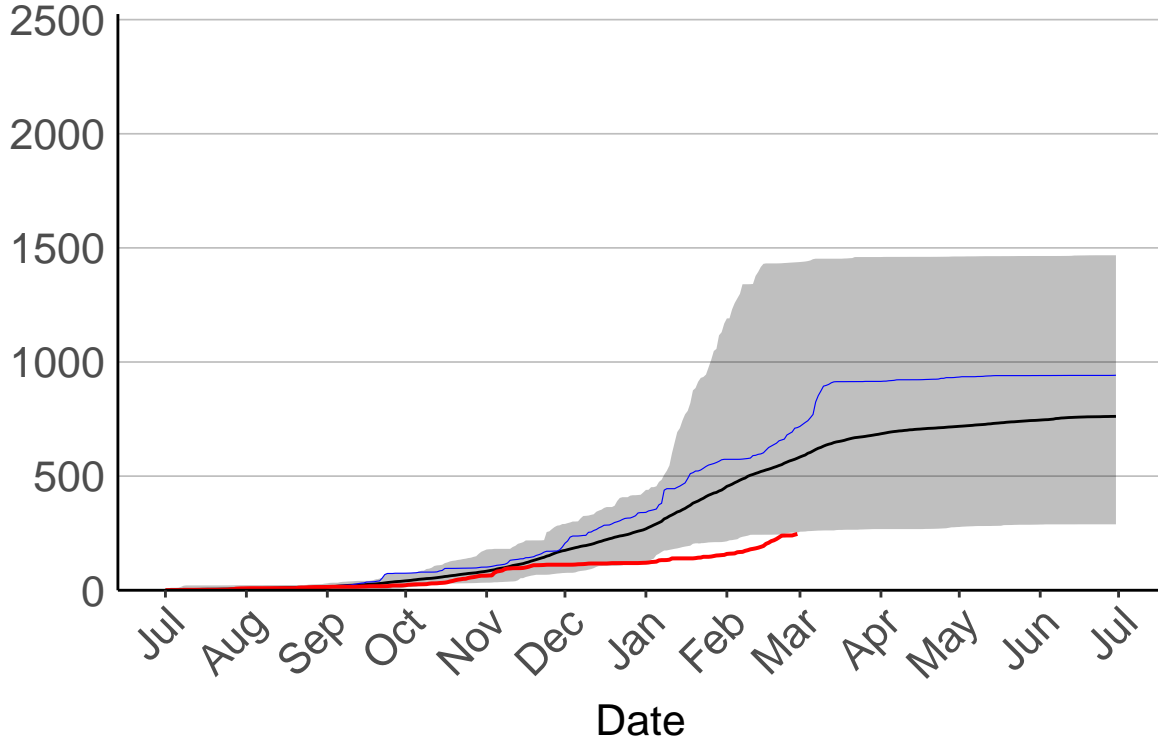

# Cricklewood Raws

Cumulative Fire Severity Rating

2500  
2000  
1500  
1000  
500  
0

Jul Aug Sep Oct Nov Dec Jan Feb Mar Apr May Jun Jul

Date

- average
- 2004–2005
- 2018–2019
- range

Current CDSR:  
89  
(2019-02-28)

# Crownthorpe Raws

Cumulative Fire Severity Rating

- average
- 2004–2005
- 2018–2019
- range

Current CDSR:  
246.7  
(2019-02-28)