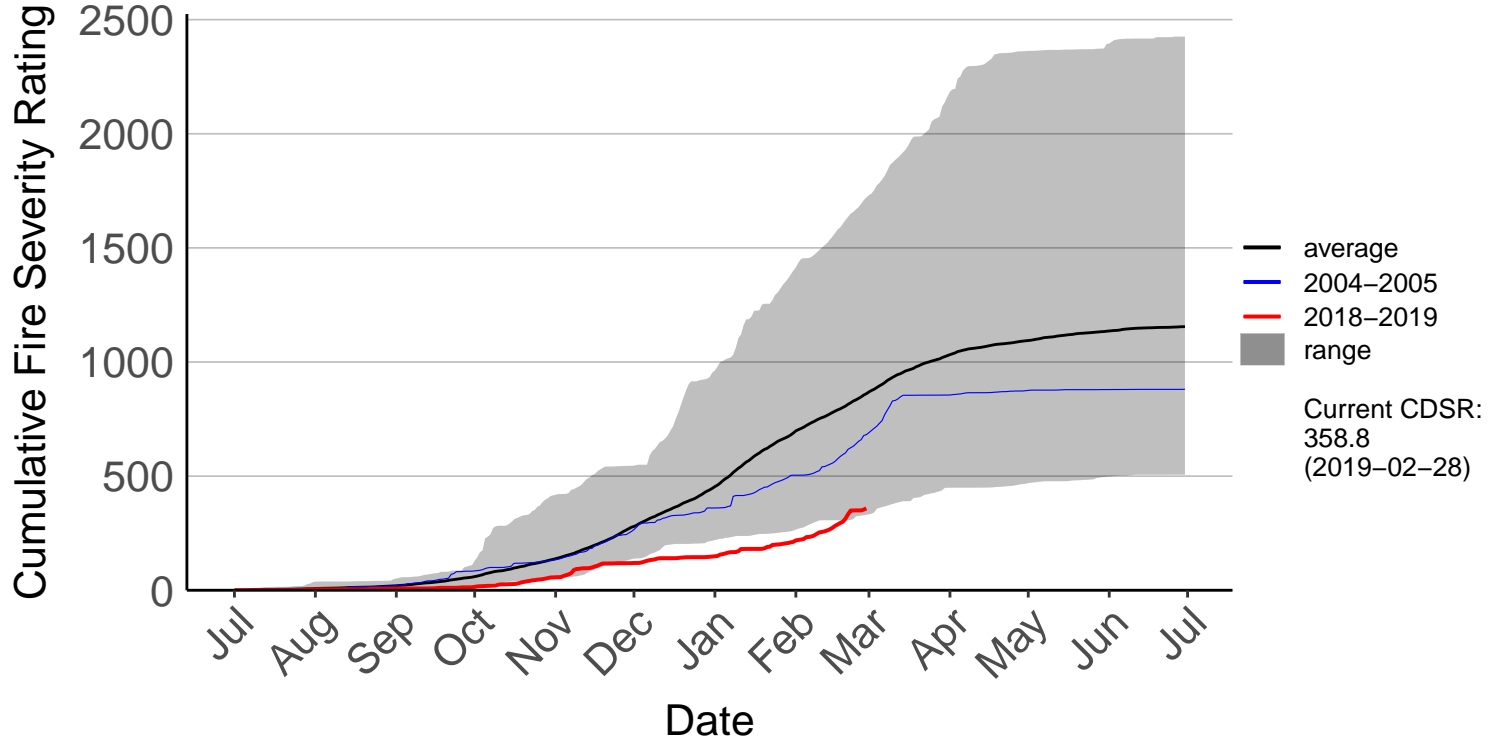

# Cricklewood Raws

Cumulative Fire Severity Rating

2500  
2000  
1500  
1000  
500  
0

Jul Aug Sep Oct Nov Dec Jan Feb Mar Apr May Jun Jul

Date

- average
- 2004–2005
- 2018–2019
- range

Current CDSR:  
89  
(2019-02-28)

# Crownthorpe Raws

Cumulative Fire Severity Rating

- average
- 2004–2005
- 2018–2019
- range

Current CDSR:  
246.7  
(2019-02-28)