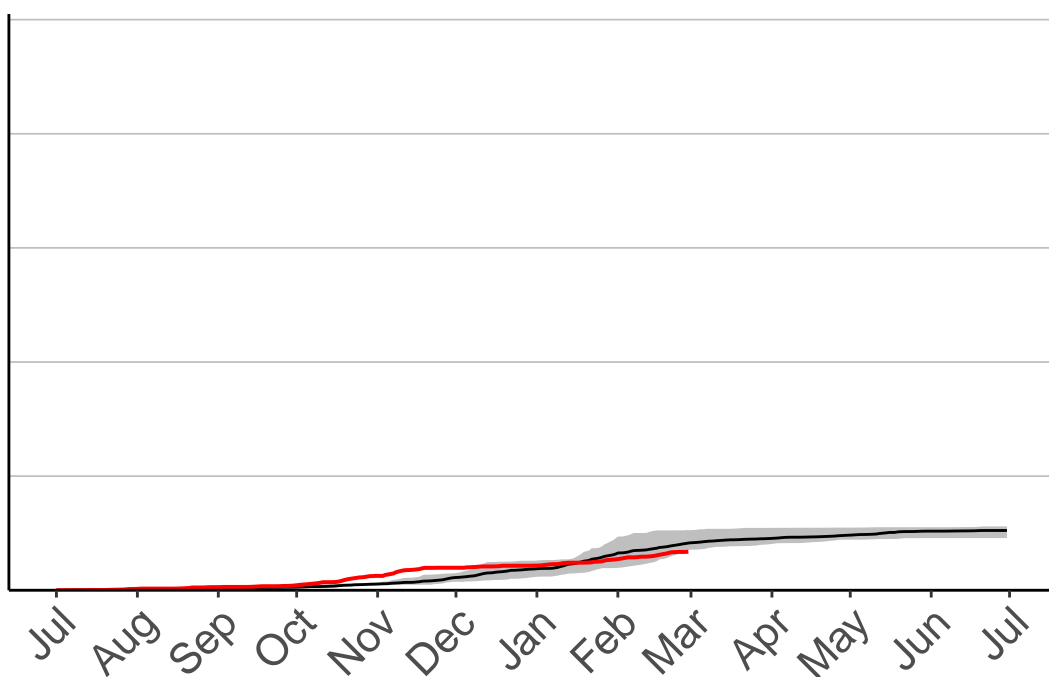

# Te Apiti Road Raws

Cumulative Fire Severity Rating

2500  
2000  
1500  
1000  
500  
0

Jul Aug Sep Oct Nov Dec Jan Feb Mar Apr May Jun Jul

Date

- average
- 2004–2005
- 2018–2019
- range

Current CDSR:  
168.7  
(2019-02-28)