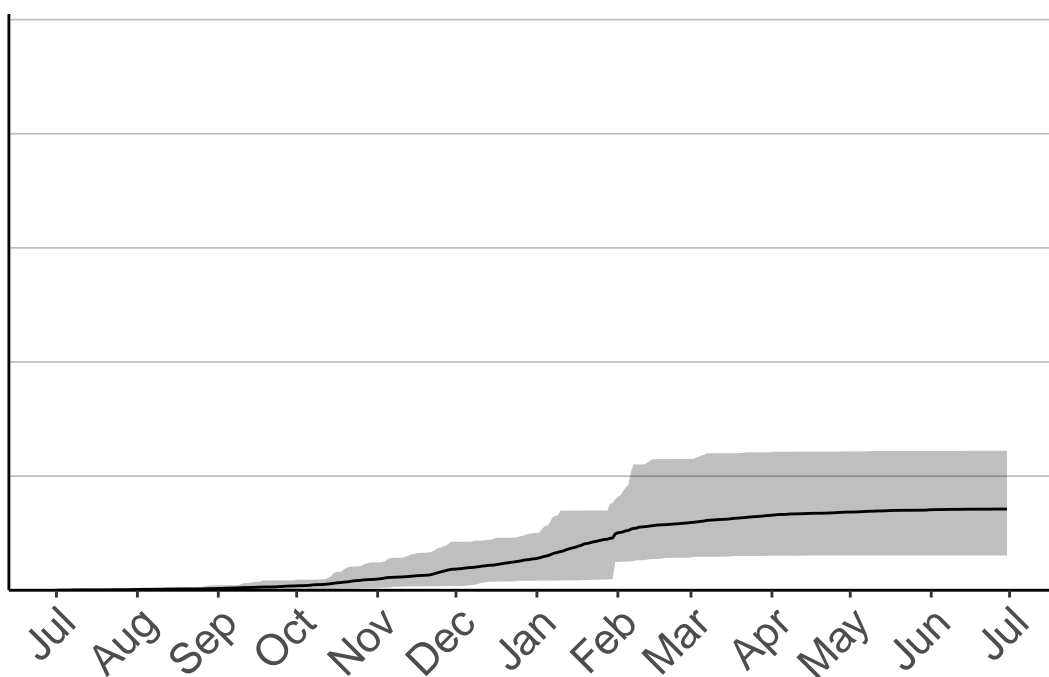

# Tuai Raws – DISCONTINUED

Cumulative Fire Severity Rating

2500  
2000  
1500  
1000  
500  
0

Jul Aug Sep Oct Nov Dec Jan Feb Mar Apr May Jun Jul

Date

- average
- 2004–2005
- 2018–2019
- range

Current CDSR:  
49  
(2018–01–30)