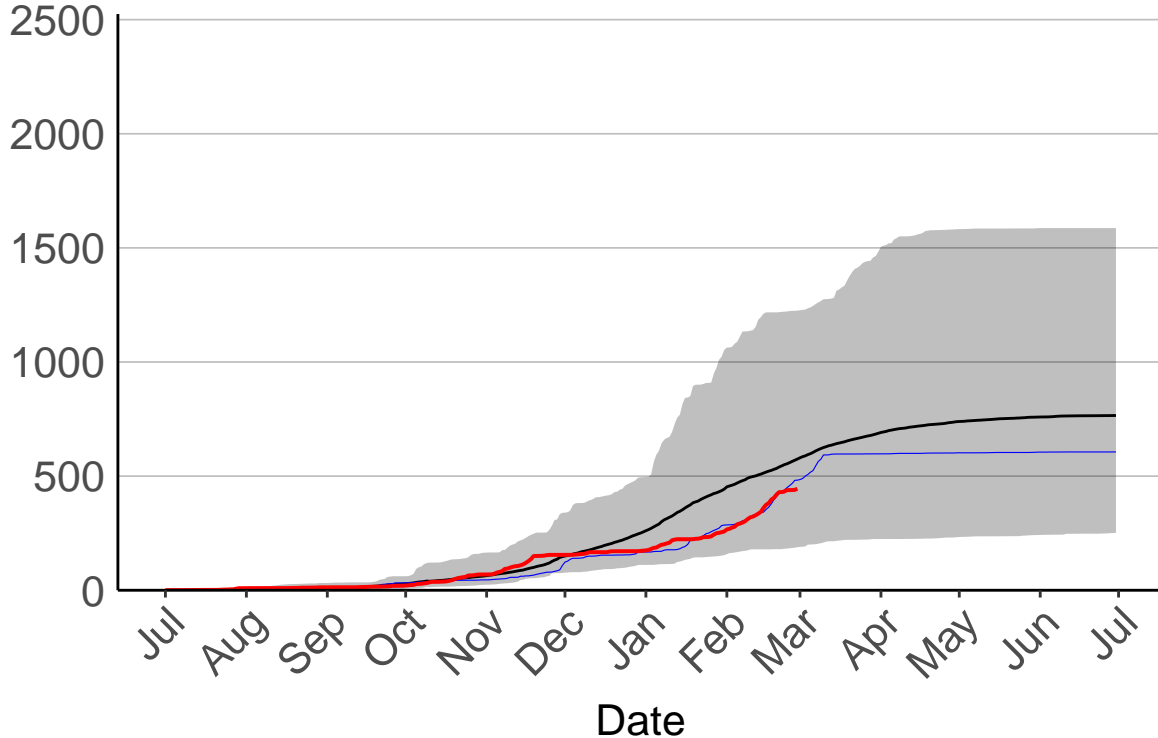

Waipukurau Raws

Cumulative Fire Severity Rating

- average
- 2004–2005
- 2018–2019
- range

Current CDSR:
444.8
(2019-02-28)