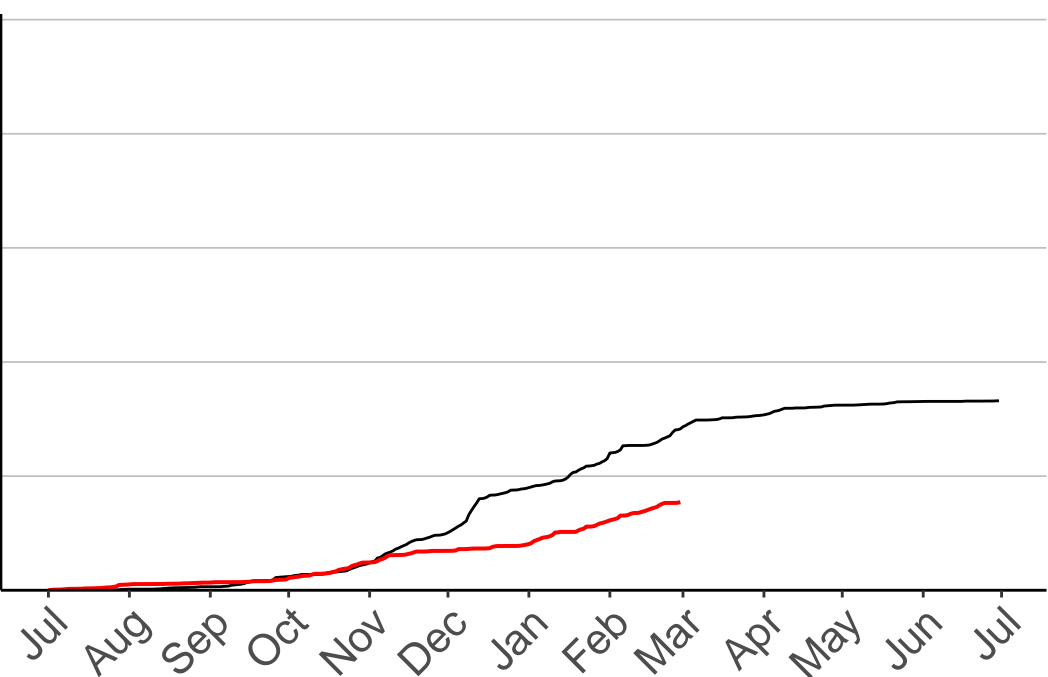

# Napier Raws

Cumulative Fire Severity Rating

2500  
2000  
1500  
1000  
500  
0

Jul Aug Sep Oct Nov Dec Jan Feb Mar Apr May Jun Jul

Date

- average
- 2004–2005
- 2018–2019
- range

Current CDSR:  
386  
(2019-02-28)