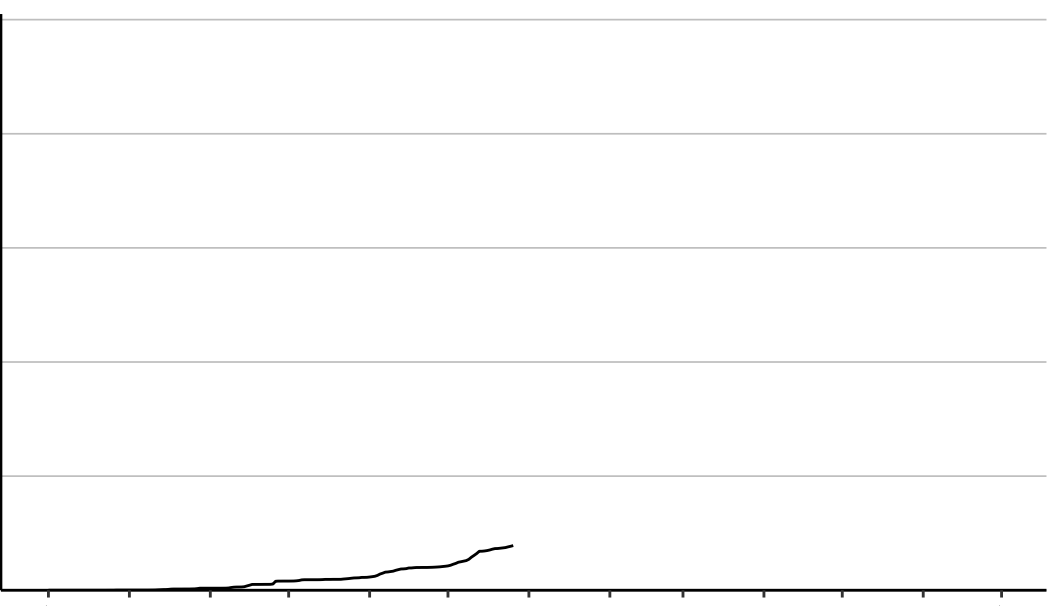

# Wairoa Raws

Cumulative Fire Severity Rating

2500  
2000  
1500  
1000  
500  
0

Jul Aug Sep Oct Nov Dec Jan Feb Mar Apr May Jun Jul

Date

- average
- 2004–2005
- 2018–2019
- range

Current CDSR:  
195.7  
(2017–12–26)