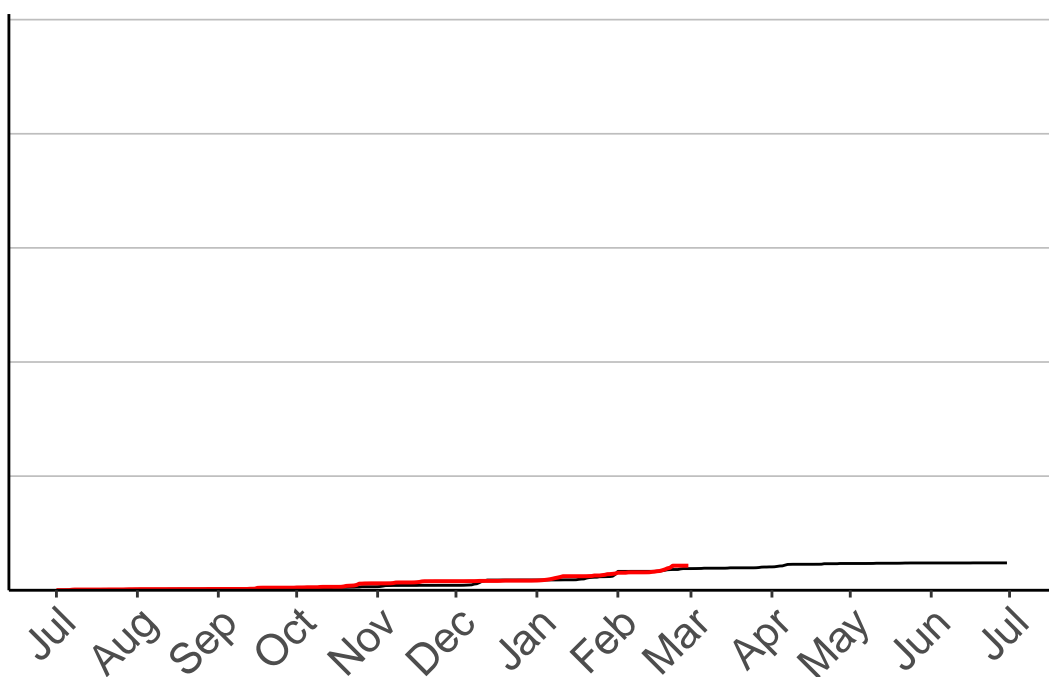

# Kaitawa Raws

Cumulative Fire Severity Rating

2500  
2000  
1500  
1000  
500  
0

Jul Aug Sep Oct Nov Dec Jan Feb Mar Apr May Jun Jul

Date

- average
- 2004–2005
- 2018–2019
- range

Current CDSR:  
107.6  
(2019-02-28)