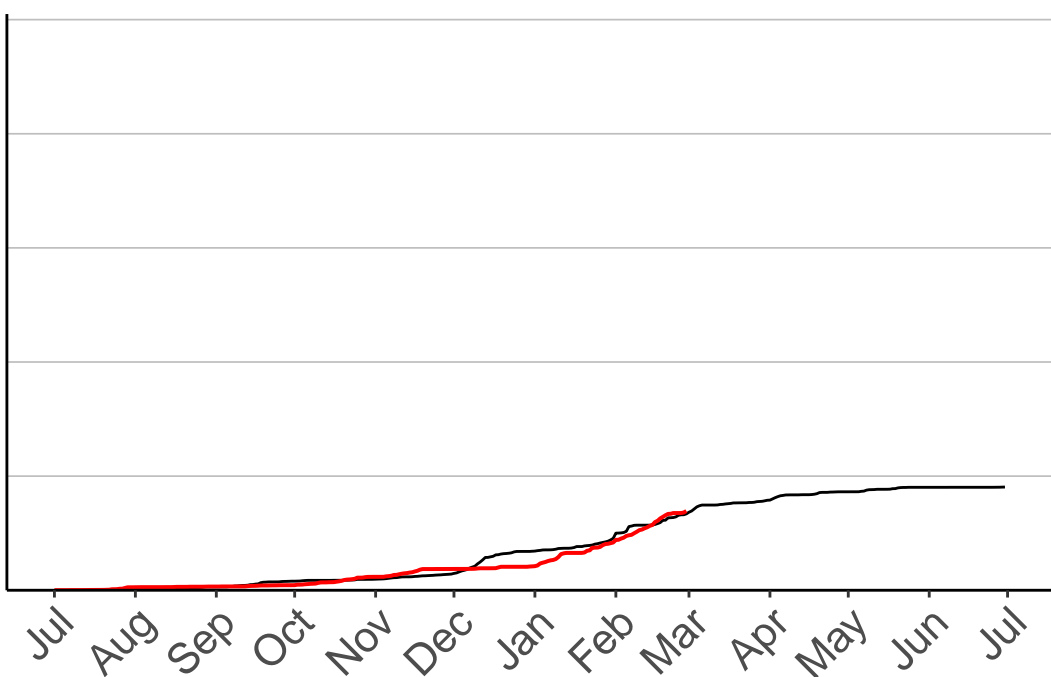

# Porangahau Raws

Cumulative Fire Severity Rating

2500  
2000  
1500  
1000  
500  
0

Jul Aug Sep Oct Nov Dec Jan Feb Mar Apr May Jun Jul

Date

- average
- 2004–2005
- 2018–2019
- range

Current CDSR:  
347  
(2019-02-28)