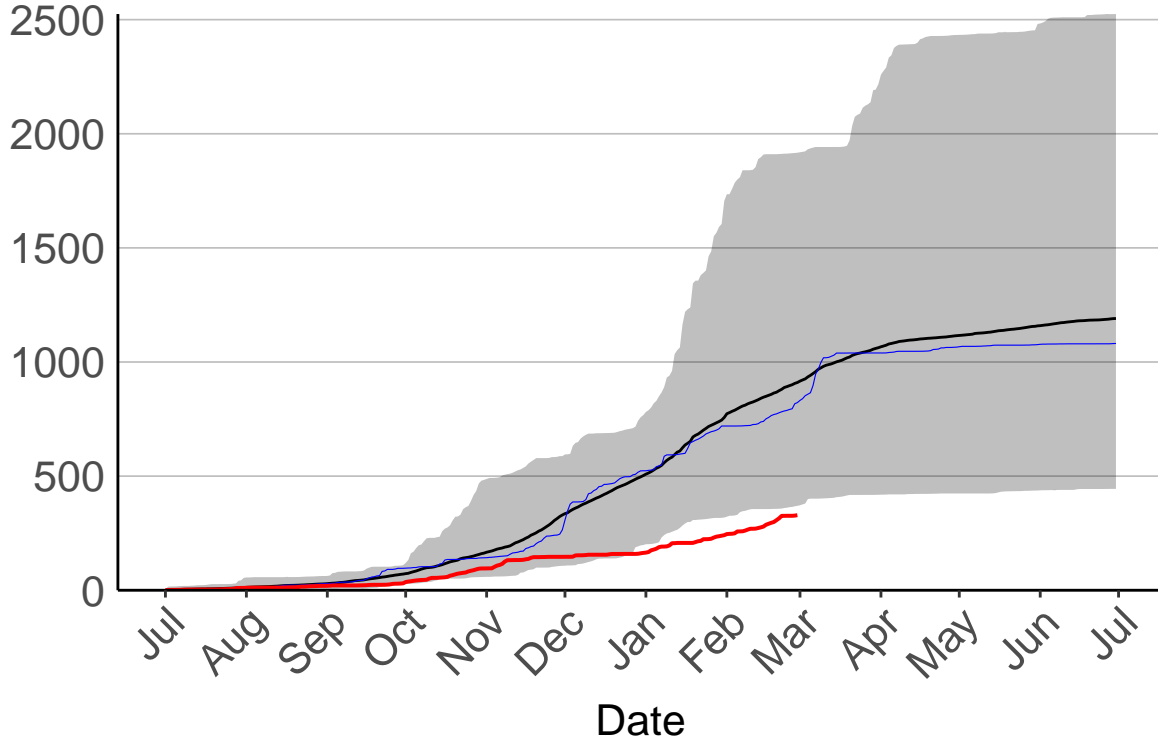

Napier Aero SYNOP

Cumulative Fire Severity Rating

- average
- 2004-2005
- 2018-2019
- range

Current CDSR:
328.9
(2019-02-28)