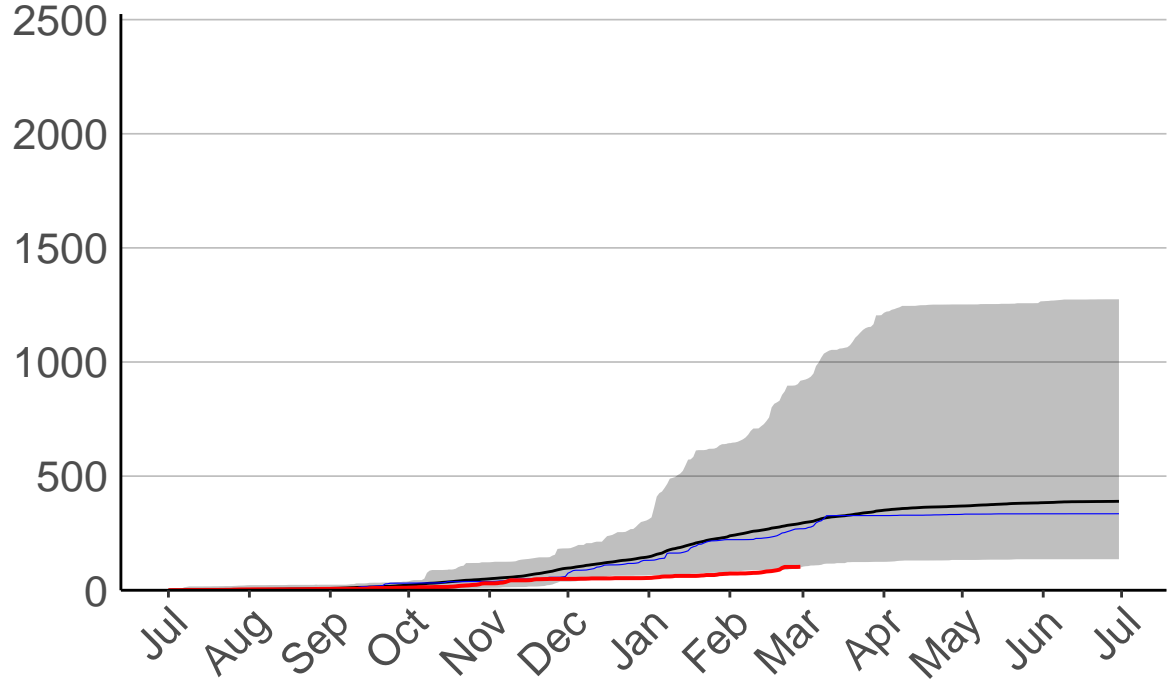

Waihau Raws

Cumulative Fire Severity Rating

- average
- 2004–2005
- 2018–2019
- range

Current CDSR:
102.7
(2019-02-28)

Date