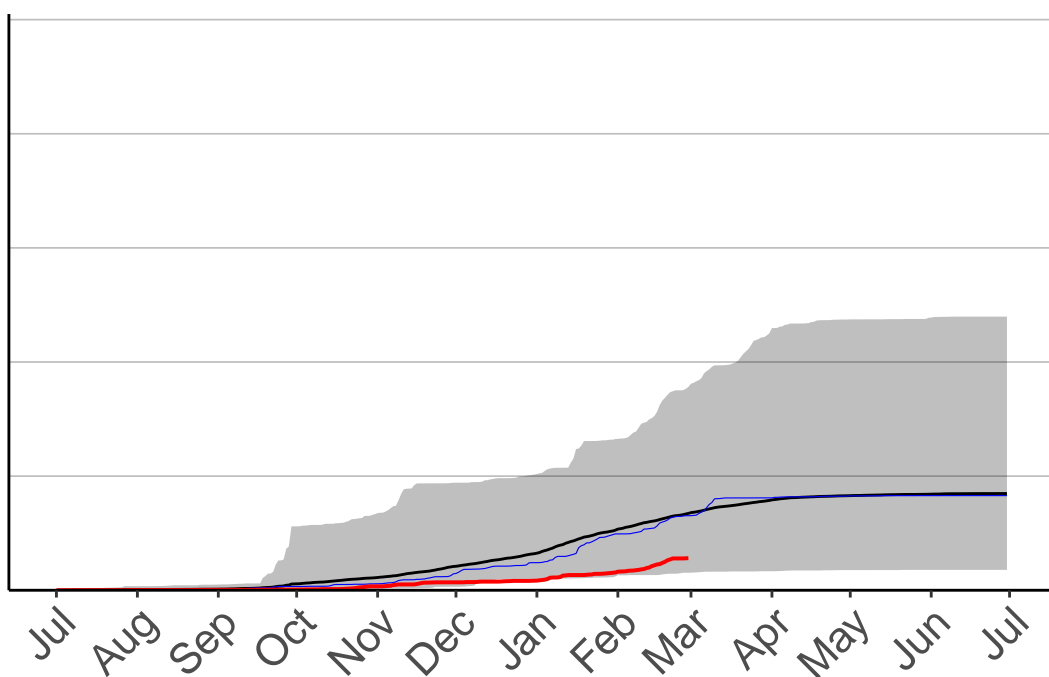

# Te Haroto Raws

Cumulative Fire Severity Rating

2500  
2000  
1500  
1000  
500  
0

Jul Aug Sep Oct Nov Dec Jan Feb Mar Apr May Jun Jul

Date

- average
- 2004–2005
- 2018–2019
- range

Current CDSR:  
140.6  
(2019-02-28)