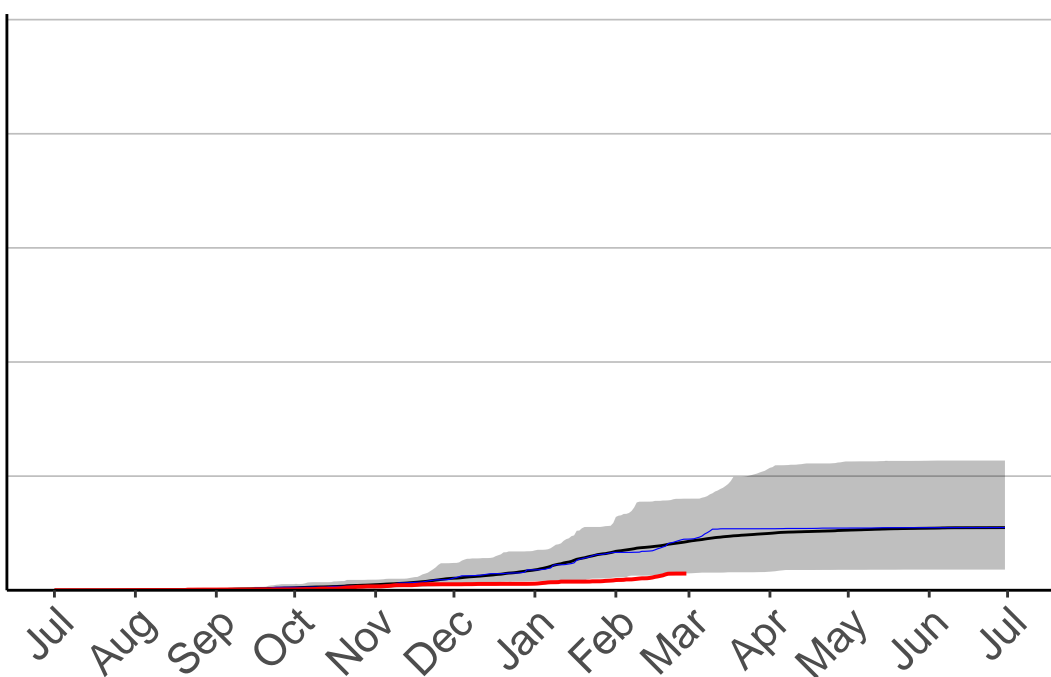

# Crownthorpe Raws

Cumulative Fire Severity Rating

- average
- 2004–2005
- 2018–2019
- range

Current CDSR:  
246.7  
(2019-02-28)

# Gwavas Raws

Cumulative Fire Severity Rating

2500  
2000  
1500  
1000  
500  
0

Jul Aug Sep Oct Nov Dec Jan Feb Mar Apr May Jun Jul

Date

- average
- 2004–2005
- 2018–2019
- range

Current CDSR:  
73.1  
(2019-02-28)

# Kaitawa Raws

Cumulative Fire Severity Rating

2500  
2000  
1500  
1000  
500  
0

Jul Aug Sep Oct Nov Dec Jan Feb Mar Apr May Jun Jul

Date

- average
- 2004–2005
- 2018–2019
- range

Current CDSR:  
107.6  
(2019-02-28)