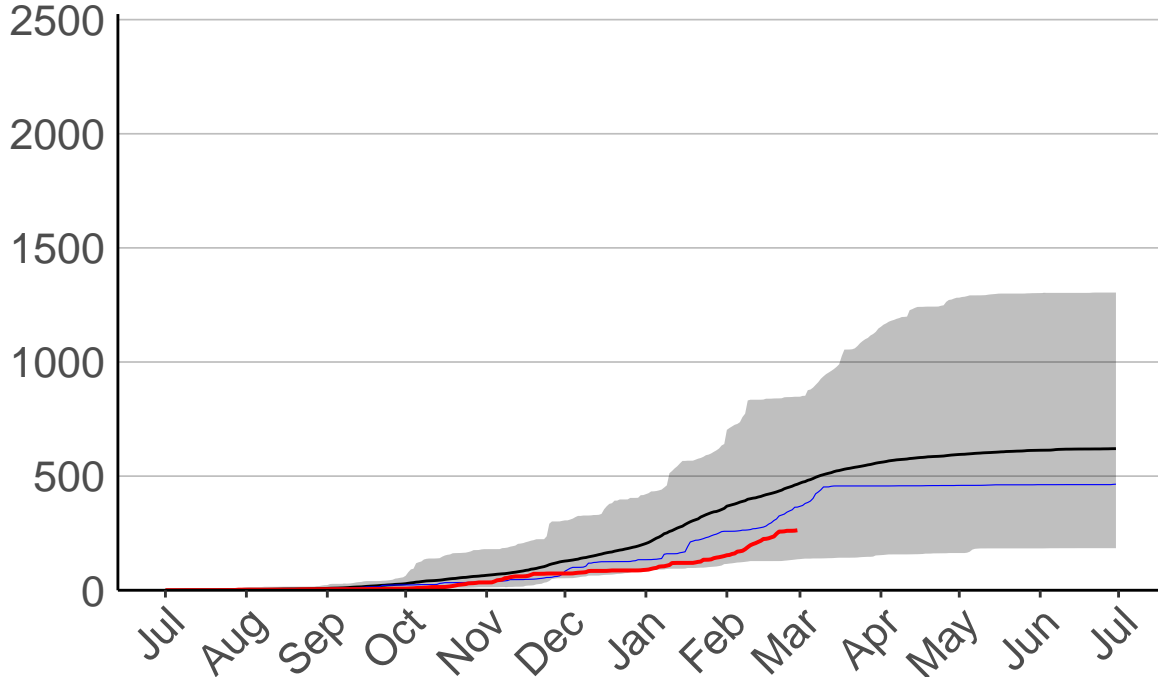

Ongaonga Raws

Cumulative Fire Severity Rating

- average
- 2004–2005
- 2018–2019
- range

Current CDSR:
262.7
(2019-02-28)

Date