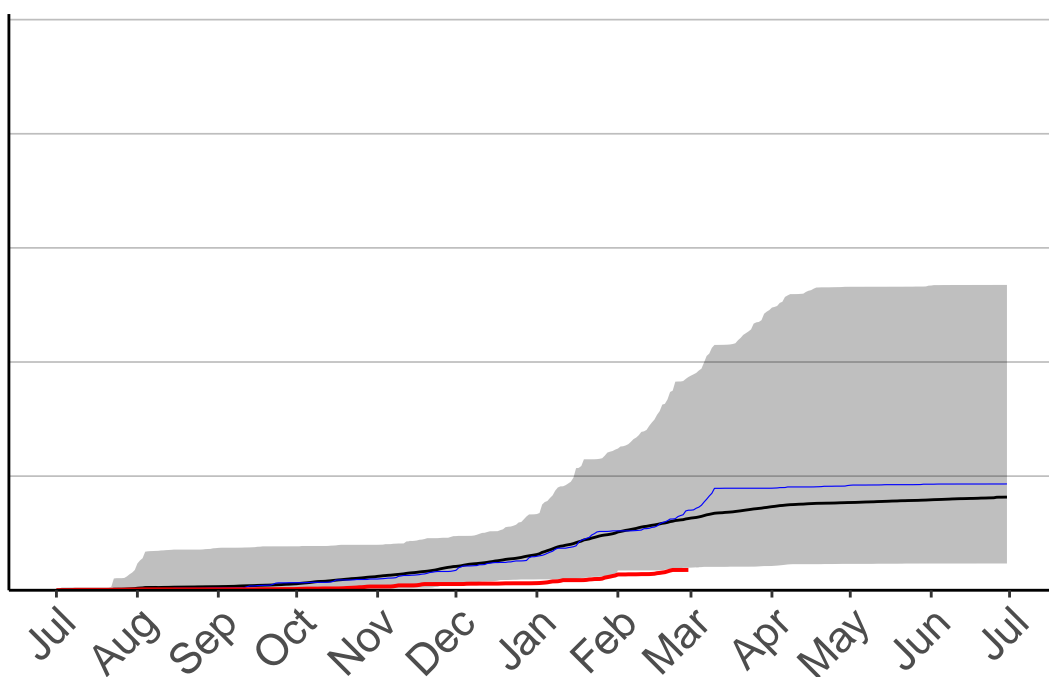

# Cricklewood Raws

Cumulative Fire Severity Rating

2500  
2000  
1500  
1000  
500  
0

Jul Aug Sep Oct Nov Dec Jan Feb Mar Apr May Jun Jul

Date

- average
- 2004–2005
- 2018–2019
- range

Current CDSR:  
89  
(2019-02-28)

# Crownthorpe Raws

Cumulative Fire Severity Rating

- average
- 2004–2005
- 2018–2019
- range

Current CDSR:  
246.7  
(2019-02-28)