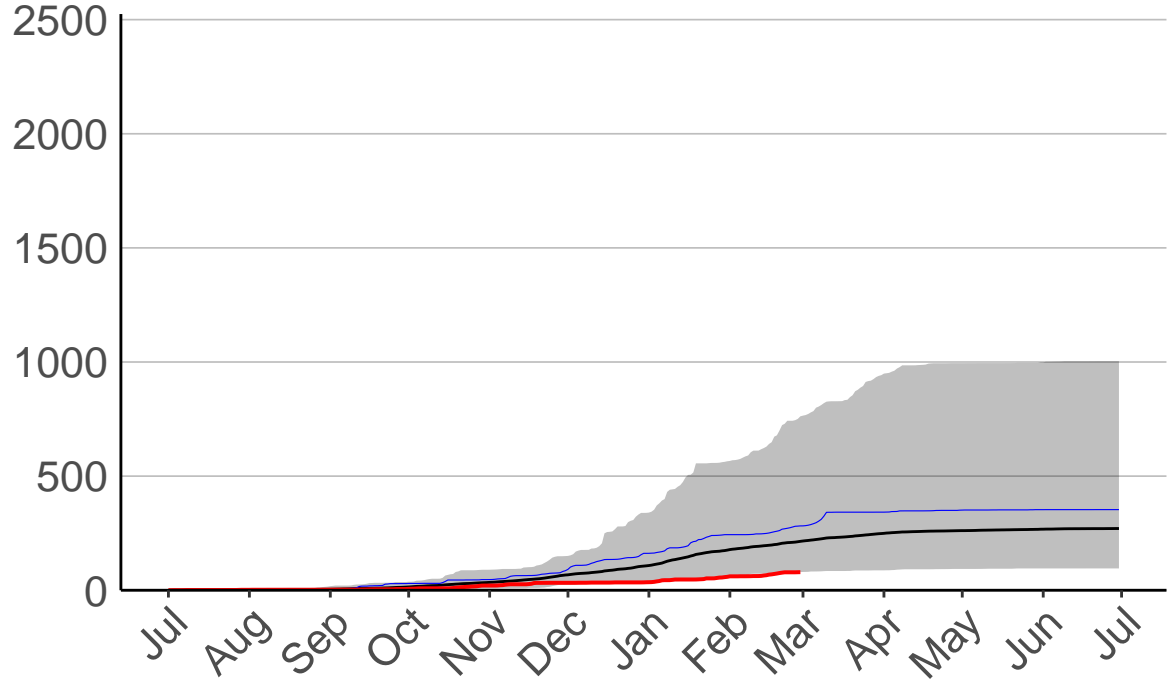

Te Pohue Raws

Cumulative Fire Severity Rating

- average
- 2004-2005
- 2018-2019
- range

Current CDSR:
79.1
(2019-02-28)

Date