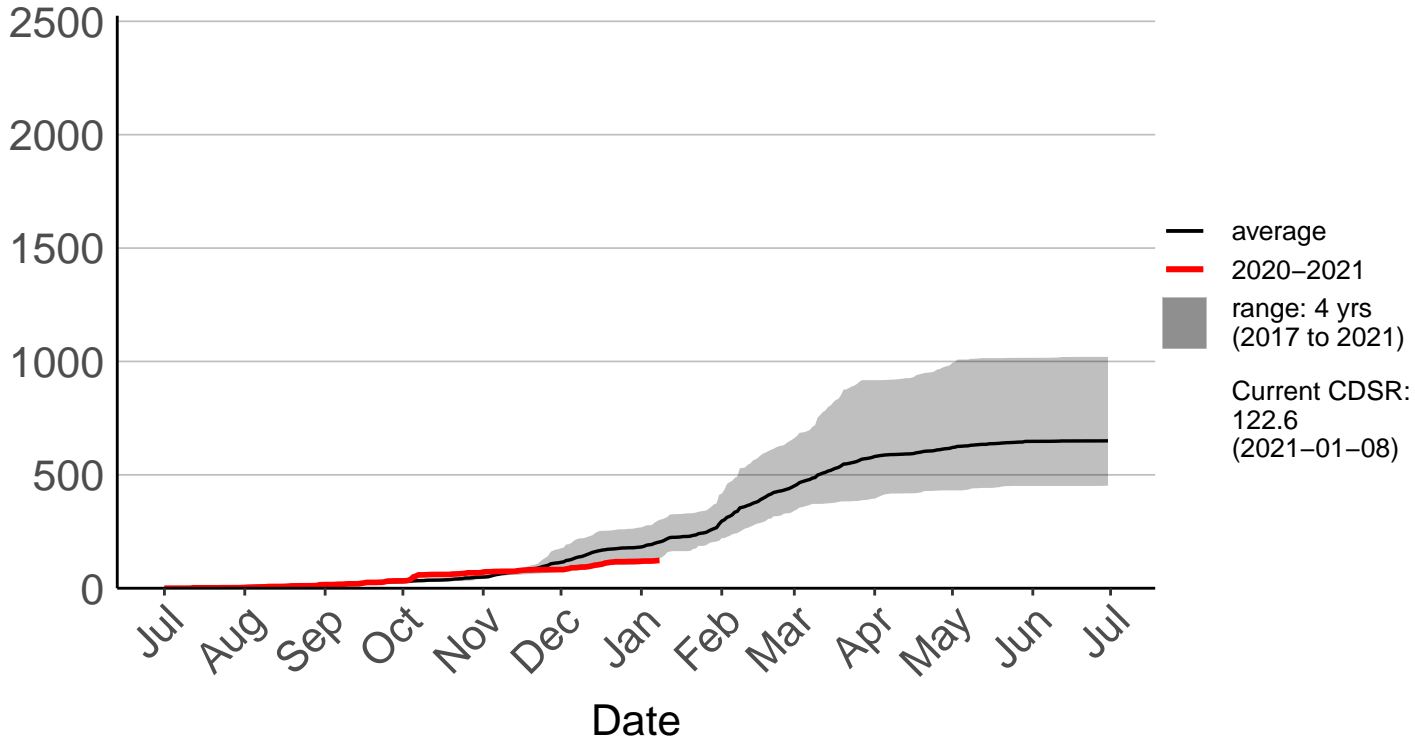

Kaiwaka Raws

Cumulative Daily Severity Rating

2500
2000
1500
1000
500
0

Jul Aug Sep Oct Nov Dec Jan Feb Mar Apr May Jun Jul

Date

- average
 - 2007–2008
 - 2020–2021
 - range: 25 yrs (1996 to 2021)
- Current CDSR:
83.1
(2021-01-08)

Cumulative Daily Severity Rating

Napier Raws

Cumulative Daily Severity Rating

Ongaonga Raws

Cumulative Daily Severity Rating

— average
— 2007-2008
— 2020-2021
■ range: 24 yrs (1997 to 2021)

Current CDSR:
146.8
(2021-01-08)

Porangahau Raws

Cumulative Daily Severity Rating

Te Apiti Road Raws

Cumulative Daily Severity Rating

— average
— 2020-2021
■ range: 6 yrs (2015 to 2021)

Current CDSR:
55.7
(2021-01-08)

Te Haroto Raws

Cumulative Daily Severity Rating