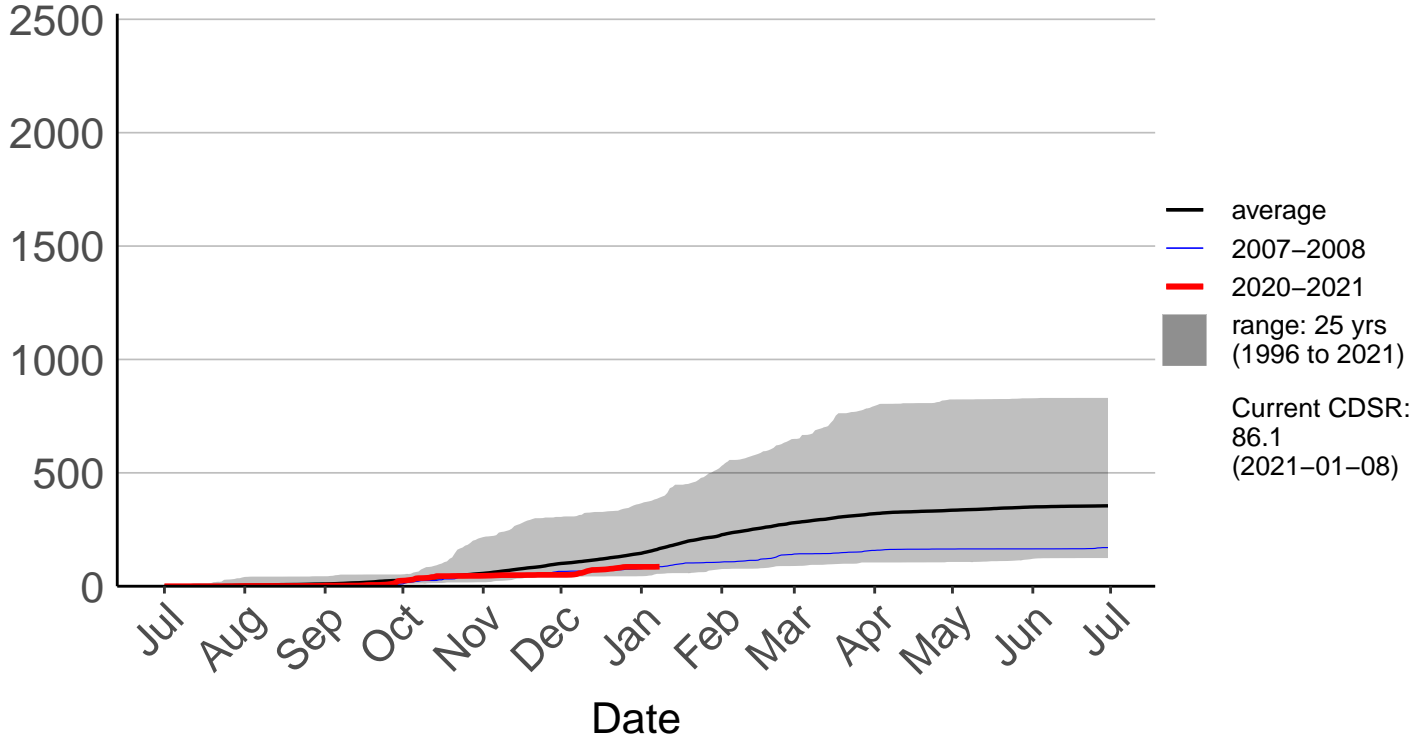

Bridge Pa Raws

Cumulative Daily Severity Rating

Cricklewood Raws

Cumulative Daily Severity Rating

— average
— 2007-2008
— 2020-2021
■ range: 25 yrs (1996 to 2021)

Current CDSR:
71.8
(2021-01-08)

Date

Crownthorpe Raws

Kaiwaka Raws

Cumulative Daily Severity Rating

2500
2000
1500
1000
500
0

Jul Aug Sep Oct Nov Dec Jan Feb Mar Apr May Jun Jul

Date

- average
 - 2007–2008
 - 2020–2021
 - range: 25 yrs (1996 to 2021)
- Current CDSR:
83.1
(2021-01-08)

Mahia Aws

Cumulative Daily Severity Rating

Mahia Raws

Cumulative Daily Severity Rating

— average
— 2020-2021
■ range: 4 yrs (2017 to 2021)

Current CDSR:
123.4
(2021-01-08)

Date

Napier Aero SYNOP

Cumulative Daily Severity Rating

Napier Raws

Cumulative Daily Severity Rating

Ongaonga Raws

Cumulative Daily Severity Rating

— average
— 2007-2008
— 2020-2021
■ range: 24 yrs (1997 to 2021)

Current CDSR:
146.8
(2021-01-08)