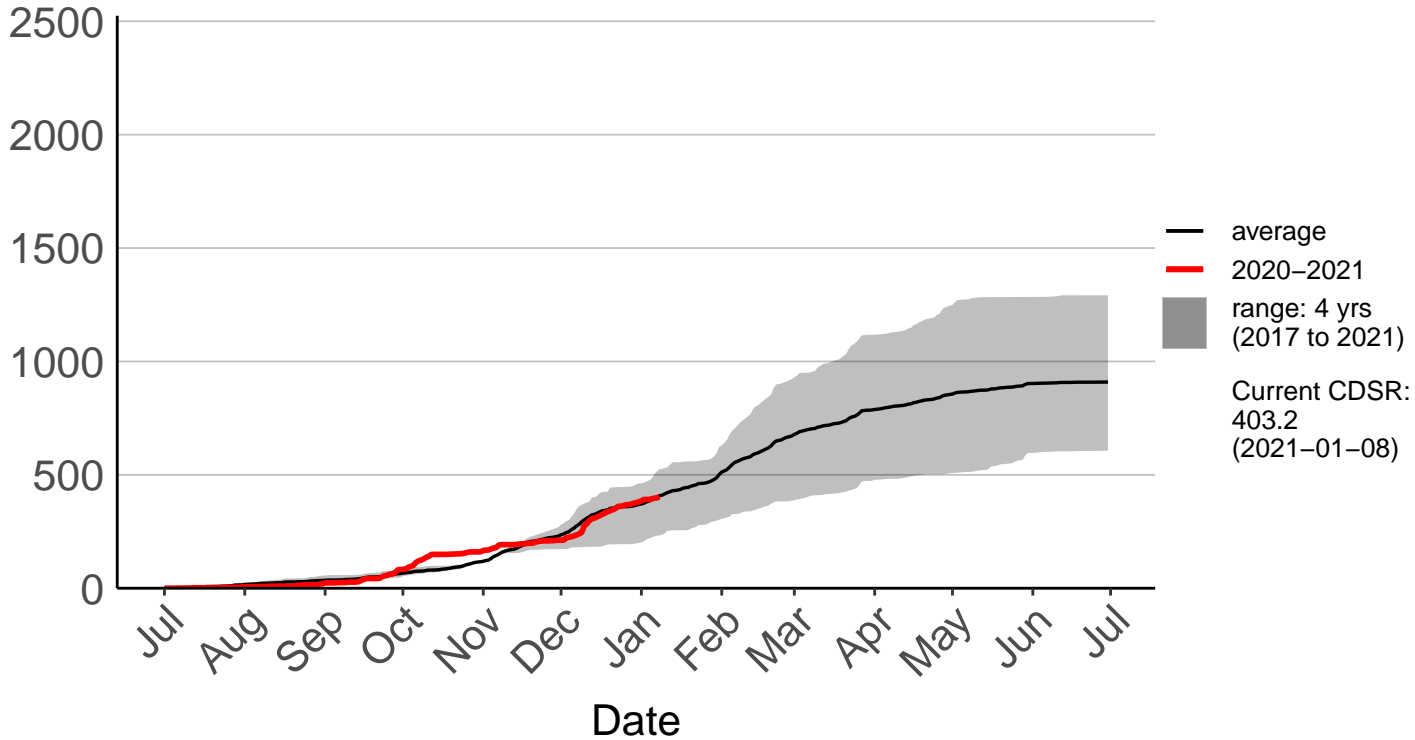

Kaiwaka Raws

Cumulative Daily Severity Rating

2500
2000
1500
1000
500
0

Jul Aug Sep Oct Nov Dec Jan Feb Mar Apr May Jun Jul

Date

- average
 - 2007–2008
 - 2020–2021
 - range: 25 yrs (1996 to 2021)
- Current CDSR:
83.1
(2021-01-08)

Mahia Aws

Cumulative Daily Severity Rating

Mahia Raws

Cumulative Daily Severity Rating

— average
— 2020-2021
■ range: 4 yrs (2017 to 2021)

Current CDSR:
123.4
(2021-01-08)

Date

Napier Aero SYNOP

Cumulative Daily Severity Rating

Napier Raws

Cumulative Daily Severity Rating

Ongaonga Raws

Cumulative Daily Severity Rating

— average
— 2007-2008
— 2020-2021
■ range: 24 yrs (1997 to 2021)

Current CDSR:
146.8
(2021-01-08)