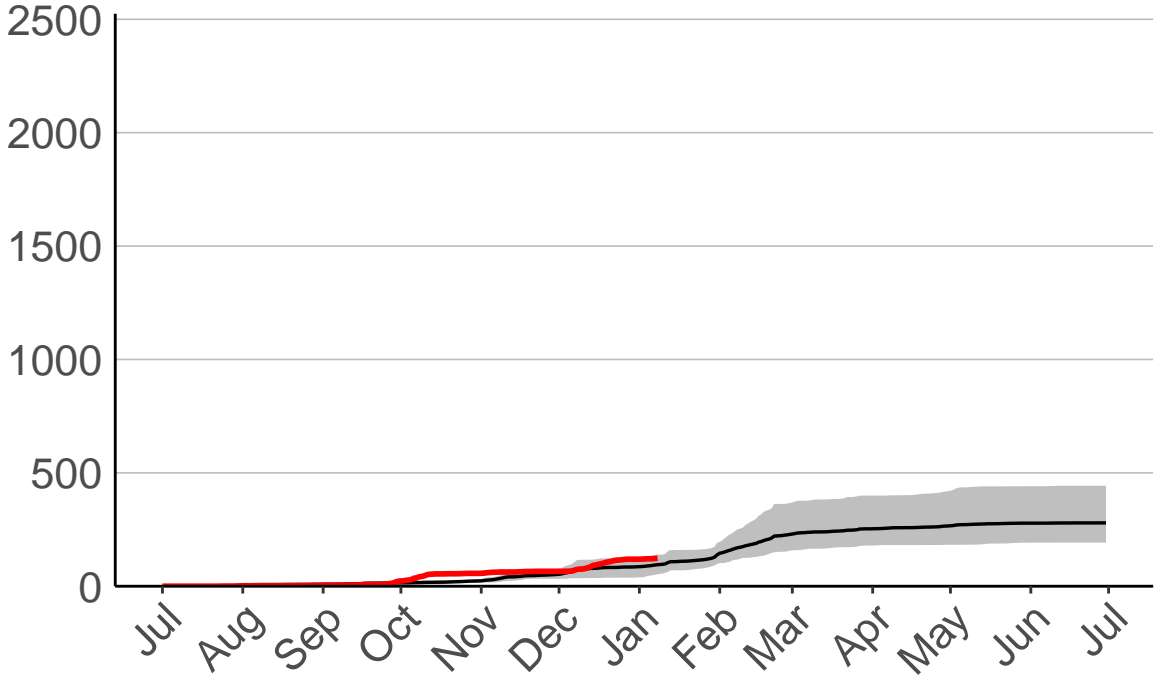

Kaiwaka Raws

Cumulative Daily Severity Rating

2500
2000
1500
1000
500
0

Jul Aug Sep Oct Nov Dec Jan Feb Mar Apr May Jun Jul

Date

- average
 - 2007–2008
 - 2020–2021
 - range: 25 yrs (1996 to 2021)
- Current CDSR:
83.1
(2021-01-08)

Mahia Aws

Cumulative Daily Severity Rating

Mahia Raws

Cumulative Daily Severity Rating

— average
— 2020-2021
■ range: 4 yrs (2017 to 2021)

Current CDSR:
123.4
(2021-01-08)

Date

Napier Aero SYNOP

Cumulative Daily Severity Rating

Napier Raws

Cumulative Daily Severity Rating

Ongaonga Raws

Cumulative Daily Severity Rating

— average
— 2007-2008
— 2020-2021
■ range: 24 yrs (1997 to 2021)

Current CDSR:
146.8
(2021-01-08)