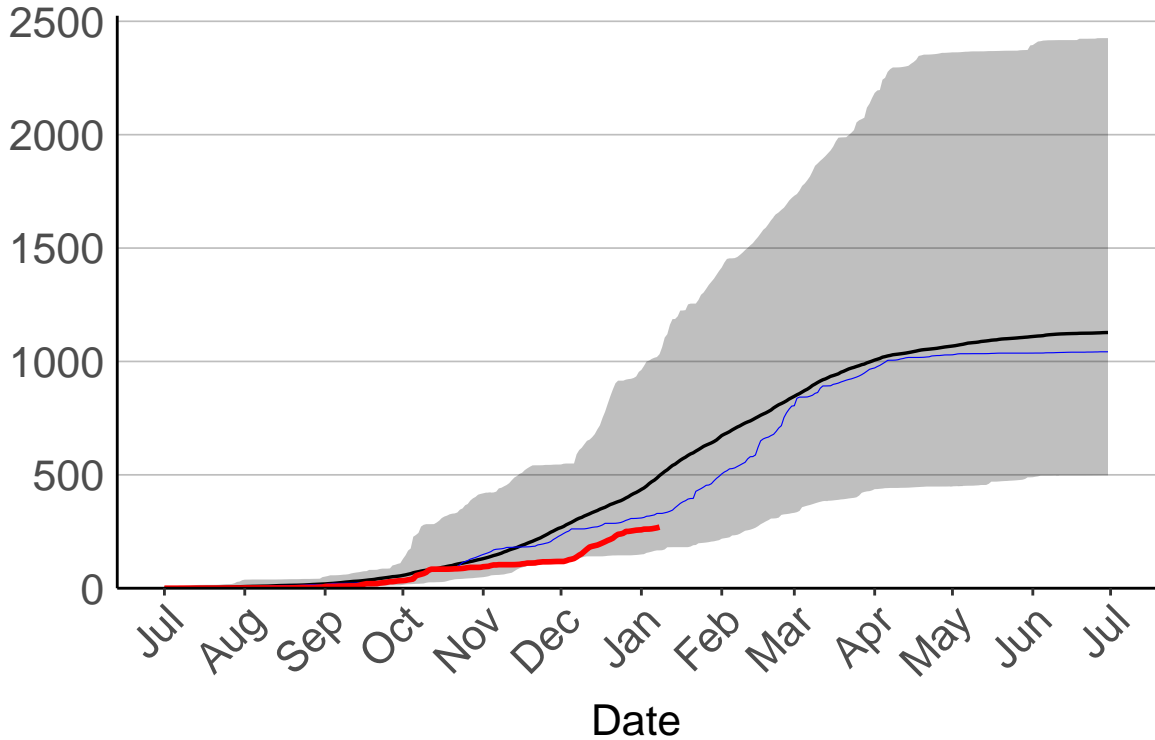

Bridge Pa Raws

Cumulative Daily Severity Rating

Cricklewood Raws

Cumulative Daily Severity Rating

— average
— 2007-2008
— 2020-2021
■ range: 25 yrs (1996 to 2021)

Current CDSR:
71.8
(2021-01-08)

Date

Crownthorpe Raws

Cumulative Daily Severity Rating

Gwavas Raws

Cumulative Daily Severity Rating

2500
2000
1500
1000
500
0

Jul Aug Sep Oct Nov Dec Jan Feb Mar Apr May Jun Jul

Date

Kaitawa Raws

Cumulative Daily Severity Rating

Kaiwaka Raws

Cumulative Daily Severity Rating

2500
2000
1500
1000
500
0

Jul Aug Sep Oct Nov Dec Jan Feb Mar Apr May Jun Jul

Date

- average
 - 2007–2008
 - 2020–2021
 - range: 25 yrs (1996 to 2021)
- Current CDSR:
83.1
(2021-01-08)

Cumulative Daily Severity Rating

Napier Raws

Cumulative Daily Severity Rating

Ongaonga Raws

Cumulative Daily Severity Rating

— average
— 2007-2008
— 2020-2021
■ range: 24 yrs (1997 to 2021)

Current CDSR:
146.8
(2021-01-08)