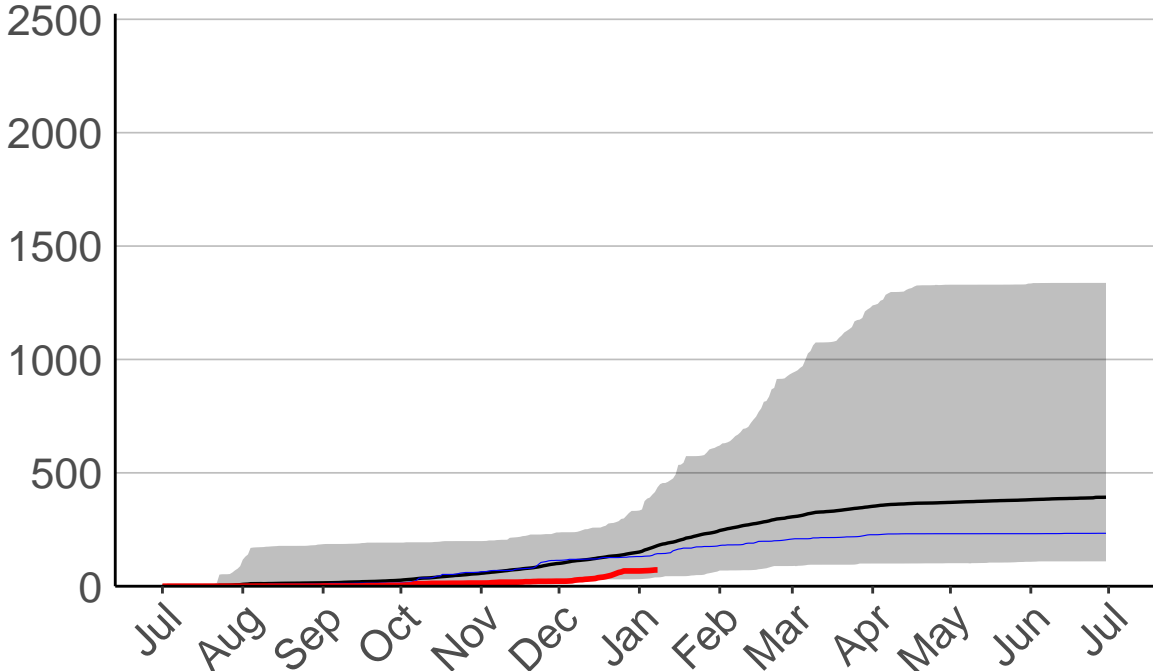

Bridge Pa Raws

Cumulative Daily Severity Rating

Cricklewood Raws

Cumulative Daily Severity Rating

— average
— 2007-2008
— 2020-2021
■ range: 25 yrs (1996 to 2021)

Current CDSR:
71.8
(2021-01-08)

Date

Crownthorpe Raws

Cumulative Daily Severity Rating

Gwavas Raws

Cumulative Daily Severity Rating

2500
2000
1500
1000
500
0

Jul Aug Sep Oct Nov Dec Jan Feb Mar Apr May Jun Jul

Date

Kaitawa Raws

Cumulative Daily Severity Rating

Kaiwaka Raws

Cumulative Daily Severity Rating

2500
2000
1500
1000
500
0

Jul Aug Sep Oct Nov Dec Jan Feb Mar Apr May Jun Jul

Date

- average
 - 2007–2008
 - 2020–2021
 - range: 25 yrs (1996 to 2021)
- Current CDSR:
83.1
(2021-01-08)

Cumulative Daily Severity Rating

Napier Raws

Cumulative Daily Severity Rating

Ongaonga Raws

Cumulative Daily Severity Rating

— average
— 2007-2008
— 2020-2021
■ range: 24 yrs (1997 to 2021)

Current CDSR:
146.8
(2021-01-08)