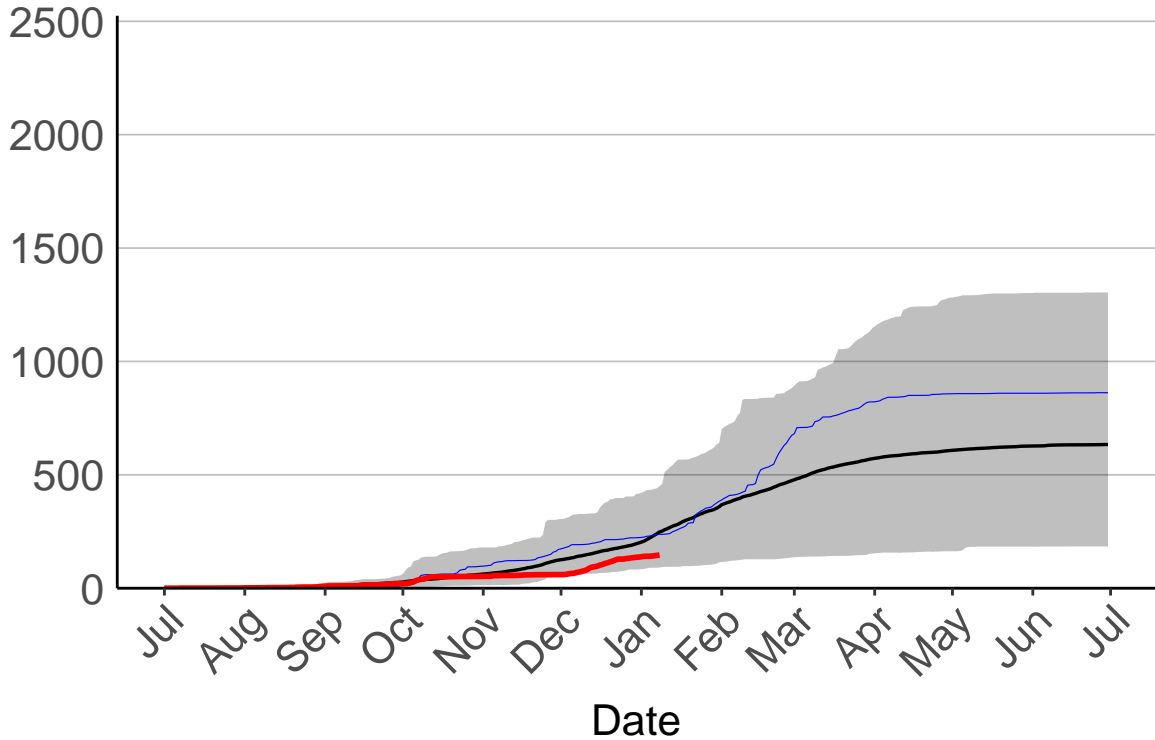

Kaiwaka Raws

Cumulative Daily Severity Rating

2500
2000
1500
1000
500
0

Jul Aug Sep Oct Nov Dec Jan Feb Mar Apr May Jun Jul

Date

- average
 - 2007–2008
 - 2020–2021
 - range: 25 yrs (1996 to 2021)
- Current CDSR:
83.1
(2021-01-08)

Mahia Aws

Cumulative Daily Severity Rating

Mahia Raws

Cumulative Daily Severity Rating

— average
— 2020-2021
■ range: 4 yrs (2017 to 2021)

Current CDSR:
123.4
(2021-01-08)

Date

Napier Aero SYNOP

Cumulative Daily Severity Rating

Napier Raws

Cumulative Daily Severity Rating

Ongaonga Raws

Cumulative Daily Severity Rating

— average
— 2007-2008
— 2020-2021
■ range: 24 yrs (1997 to 2021)

Current CDSR:
146.8
(2021-01-08)

Porangahau Raws

Cumulative Daily Severity Rating

Te Apiti Road Raws

Cumulative Daily Severity Rating

— average
— 2020-2021
■ range: 6 yrs (2015 to 2021)

Current CDSR:
55.7
(2021-01-08)

Te Haroto Raws

Cumulative Daily Severity Rating