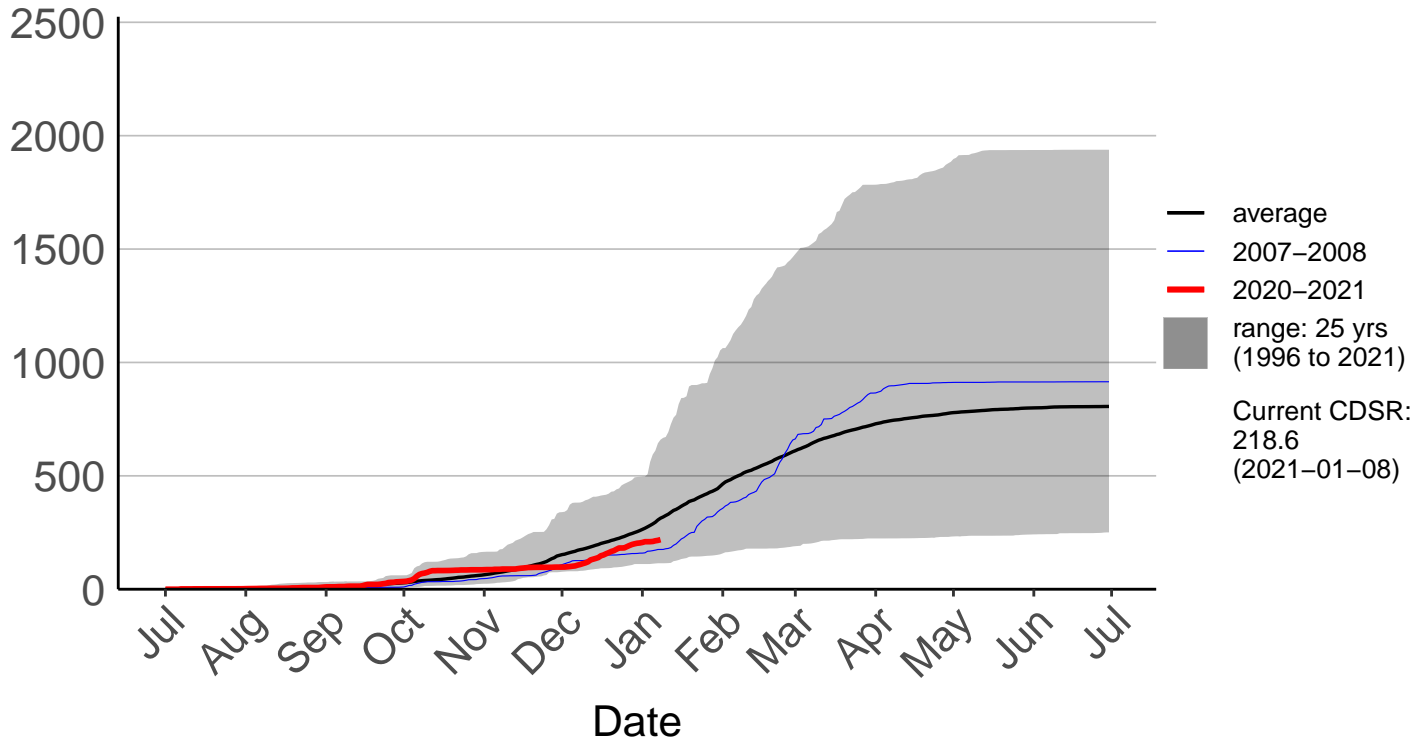

Cumulative Daily Severity Rating

Napier Raws

Cumulative Daily Severity Rating

Ongaonga Raws

Cumulative Daily Severity Rating

— average
— 2007-2008
— 2020-2021
■ range: 24 yrs (1997 to 2021)

Current CDSR:
146.8
(2021-01-08)

Te Pohue Raws

Cumulative Daily Severity Rating

Tuai Raws – DISCONTINUED

Cumulative Daily Severity Rating

Tuwharetoi Raws

Cumulative Daily Severity Rating

— average
— 2020-2021
■ range: 3 yrs (2018 to 2021)
Current CDSR: 61.5 (2021-01-08)

Date

Waihau Raws

Cumulative Daily Severity Rating

Waipukurau Raws

Cumulative Daily Severity Rating

Wairoa Raws

Cumulative Daily Severity Rating

— average
— 2020–2021
■ range: 4 yrs (2017 to 2021)
Current CDSR: 151.9 (2021-01-08)

Date

Wharerata Raws

Cumulative Daily Severity Rating

— average
— 2020-2021
■ range: 9 yrs (2012 to 2021)
Current CDSR: 49.1 (2021-01-08)

Date