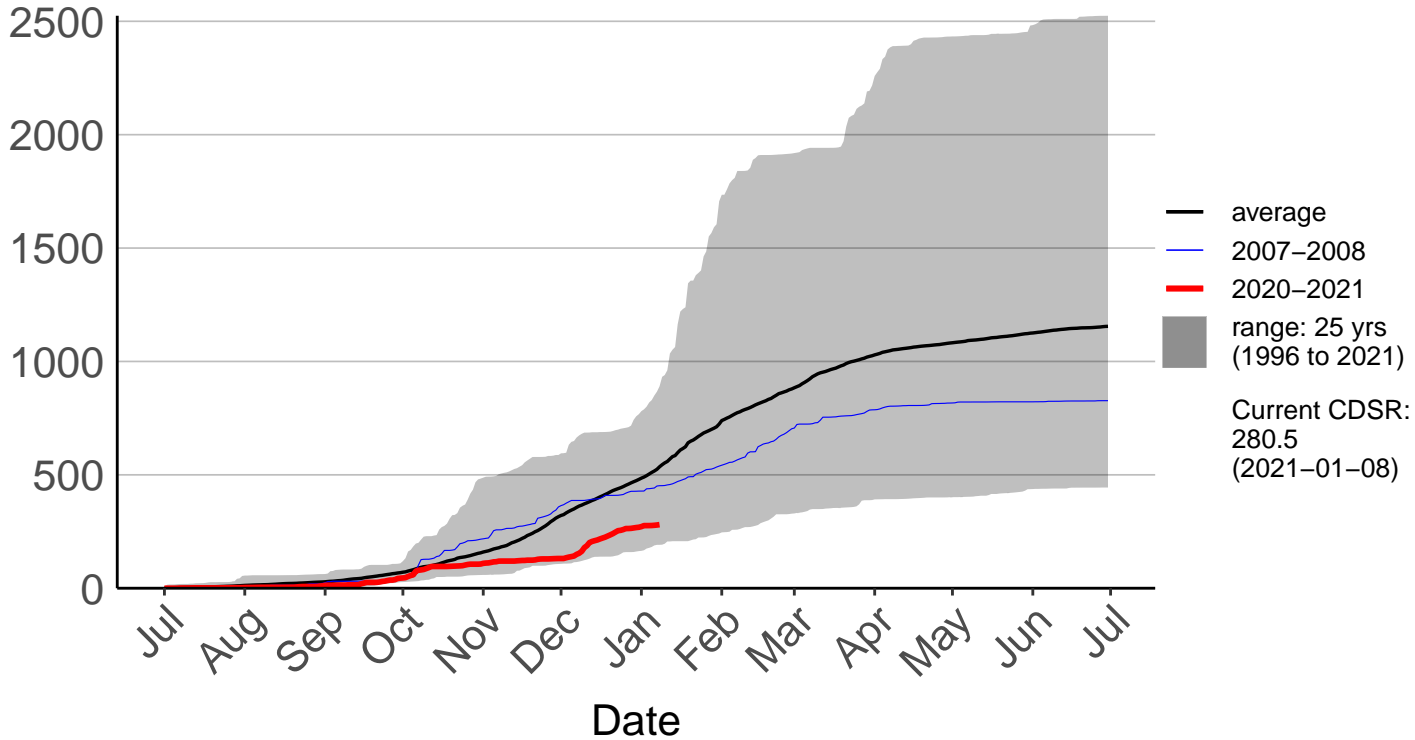

Kaiwaka Raws

Cumulative Daily Severity Rating

2500
2000
1500
1000
500
0

Jul Aug Sep Oct Nov Dec Jan Feb Mar Apr May Jun Jul

Date

- average
 - 2007–2008
 - 2020–2021
 - range: 25 yrs (1996 to 2021)
- Current CDSR:
83.1
(2021-01-08)

Mahia Aws

Cumulative Daily Severity Rating

Mahia Raws

Cumulative Daily Severity Rating

— average
— 2020-2021
■ range: 4 yrs (2017 to 2021)

Current CDSR:
123.4
(2021-01-08)

Date

Napier Aero SYNOP

Cumulative Daily Severity Rating

Napier Raws

Cumulative Daily Severity Rating

Ongaonga Raws

Cumulative Daily Severity Rating

— average
— 2007-2008
— 2020-2021
■ range: 24 yrs (1997 to 2021)

Current CDSR:
146.8
(2021-01-08)