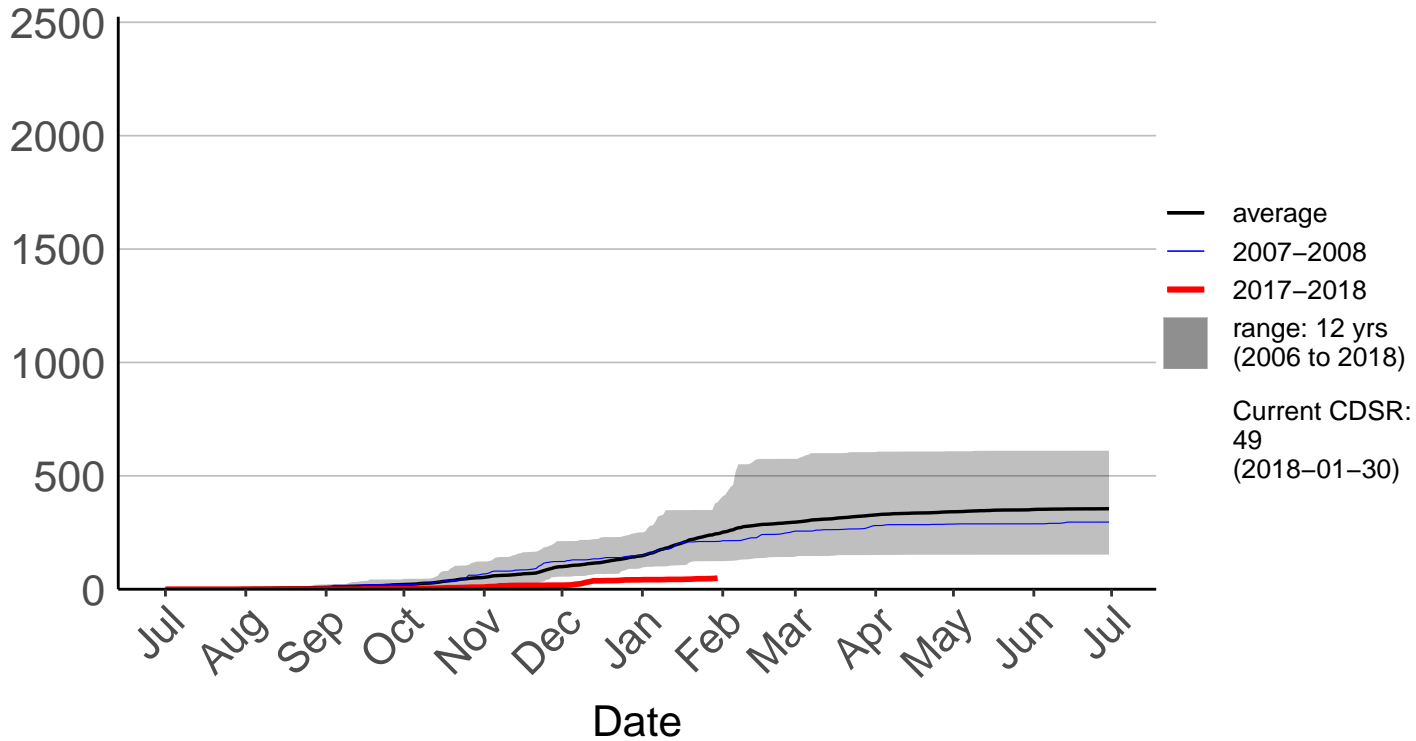

Cumulative Daily Severity Rating

Napier Raws

Cumulative Daily Severity Rating

Ongaonga Raws

Cumulative Daily Severity Rating

— average
— 2007-2008
— 2020-2021
■ range: 24 yrs (1997 to 2021)

Current CDSR:
146.8
(2021-01-08)

Porangahau Raws

Cumulative Daily Severity Rating

Te Apiti Road Raws

Cumulative Daily Severity Rating

— average
— 2020-2021
■ range: 6 yrs (2015 to 2021)

Current CDSR:
55.7
(2021-01-08)

Te Haroto Raws

Cumulative Daily Severity Rating

Te Pohue Raws

Cumulative Daily Severity Rating

Tuai Raws – DISCONTINUED

Cumulative Daily Severity Rating

Tuwharetoi Raws

Cumulative Daily Severity Rating

— average
— 2020-2021
■ range: 3 yrs (2018 to 2021)
Current CDSR: 61.5 (2021-01-08)