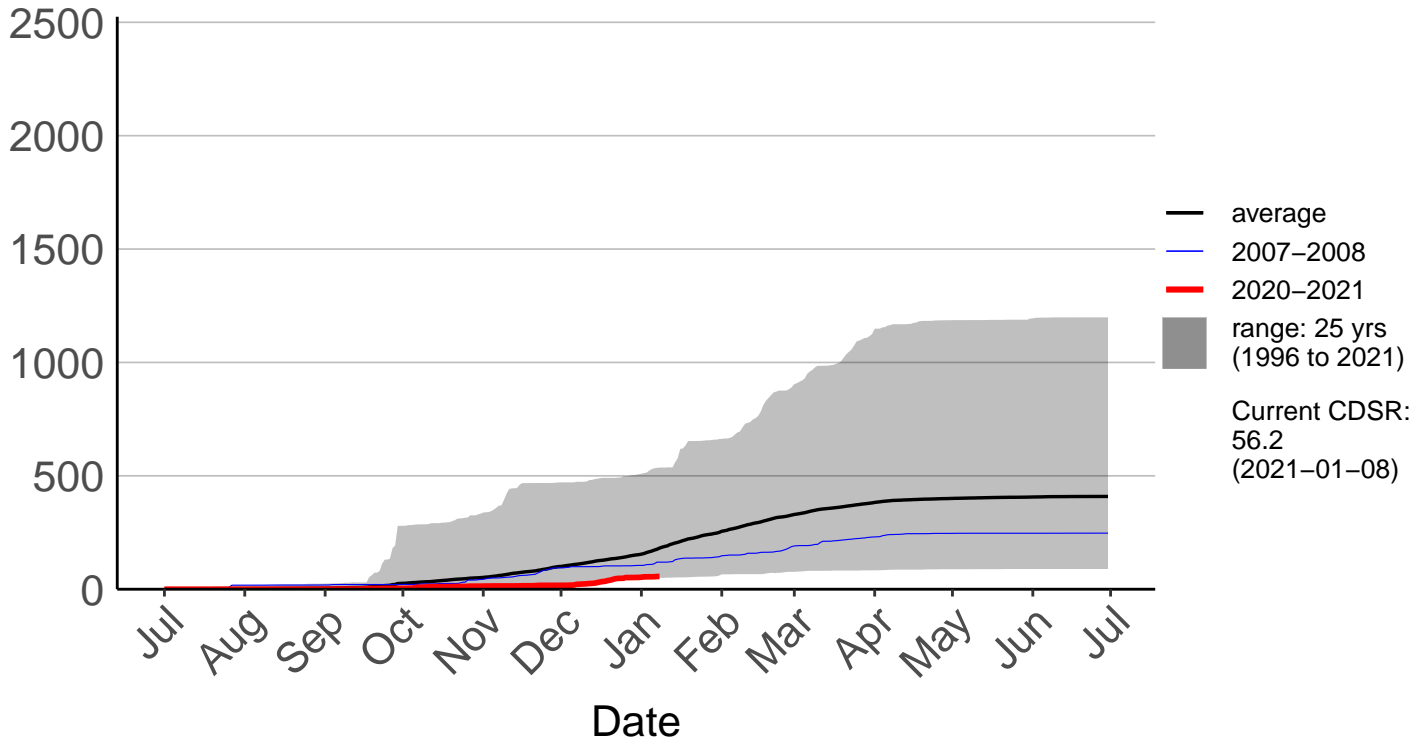

Cumulative Daily Severity Rating

Napier Raws

Cumulative Daily Severity Rating

Ongaonga Raws

Cumulative Daily Severity Rating

— average
— 2007-2008
— 2020-2021
■ range: 24 yrs (1997 to 2021)

Current CDSR:
146.8
(2021-01-08)

Porangahau Raws

Cumulative Daily Severity Rating

Te Apiti Road Raws

Cumulative Daily Severity Rating

— average
— 2020-2021
■ range: 6 yrs (2015 to 2021)

Current CDSR:
55.7
(2021-01-08)

Te Haroto Raws

Cumulative Daily Severity Rating

Te Pohue Raws

Cumulative Daily Severity Rating

Tuai Raws – DISCONTINUED

Cumulative Daily Severity Rating

Tuwharetoi Raws

Cumulative Daily Severity Rating

— average
— 2020-2021
■ range: 3 yrs (2018 to 2021)
Current CDSR: 61.5 (2021-01-08)

Date

Waihau Raws

Cumulative Daily Severity Rating

Waipukurau Raws

Cumulative Daily Severity Rating

Wairoa Raws

Cumulative Daily Severity Rating

— average
— 2020–2021
■ range: 4 yrs (2017 to 2021)
Current CDSR: 151.9 (2021-01-08)