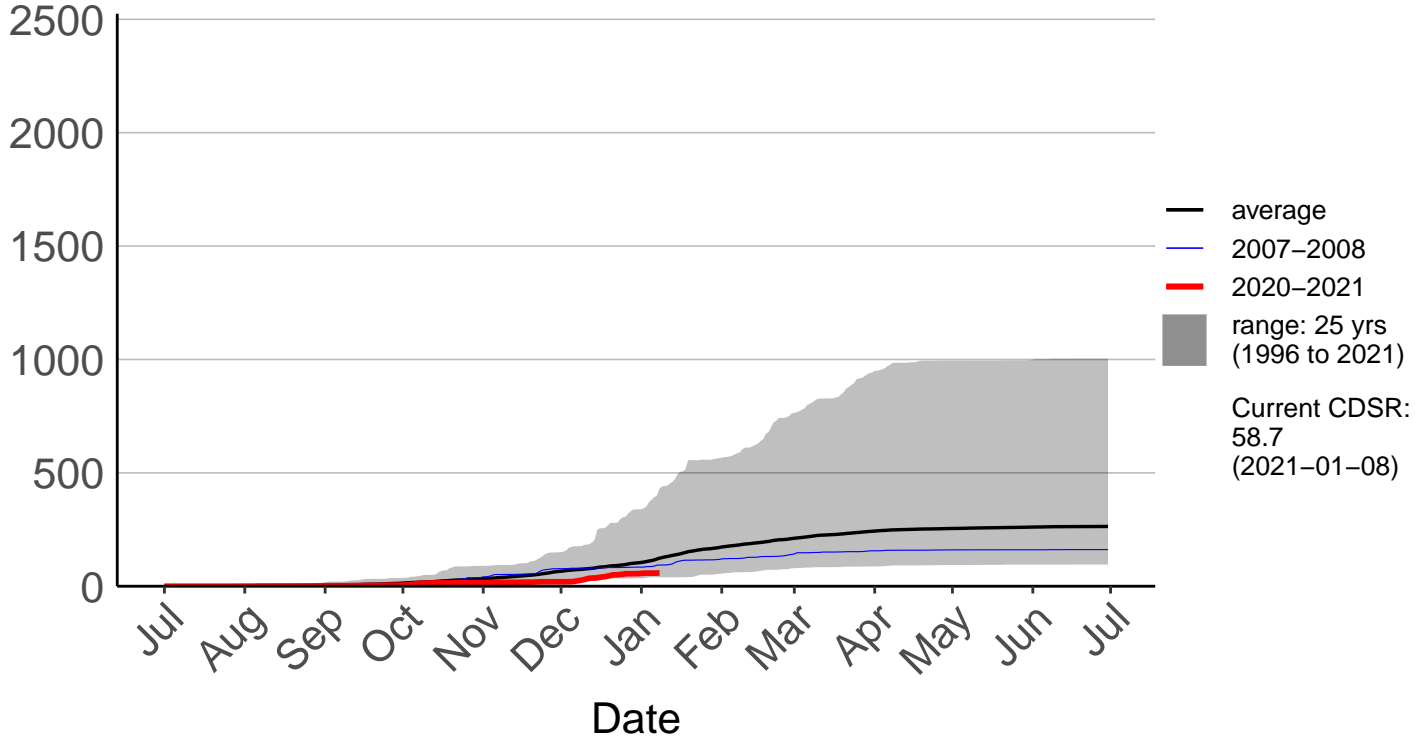

Cumulative Daily Severity Rating

Napier Raws

Cumulative Daily Severity Rating

Ongaonga Raws

Cumulative Daily Severity Rating

— average
— 2007-2008
— 2020-2021
■ range: 24 yrs (1997 to 2021)

Current CDSR:
146.8
(2021-01-08)

Porangahau Raws

Cumulative Daily Severity Rating

Te Apiti Road Raws

Cumulative Daily Severity Rating

— average
— 2020-2021
■ range: 6 yrs (2015 to 2021)

Current CDSR:
55.7
(2021-01-08)

Te Haroto Raws

Cumulative Daily Severity Rating

Te Pohue Raws

Cumulative Daily Severity Rating

Tuai Raws – DISCONTINUED

Cumulative Daily Severity Rating

Tuwharetoi Raws

Cumulative Daily Severity Rating

— average
— 2020-2021
■ range: 3 yrs (2018 to 2021)
Current CDSR: 61.5 (2021-01-08)

Date

Waihau Raws

Cumulative Daily Severity Rating

Waipukurau Raws

Cumulative Daily Severity Rating

Wairoa Raws

Cumulative Daily Severity Rating

— average
— 2020–2021
■ range: 4 yrs (2017 to 2021)
Current CDSR: 151.9 (2021-01-08)