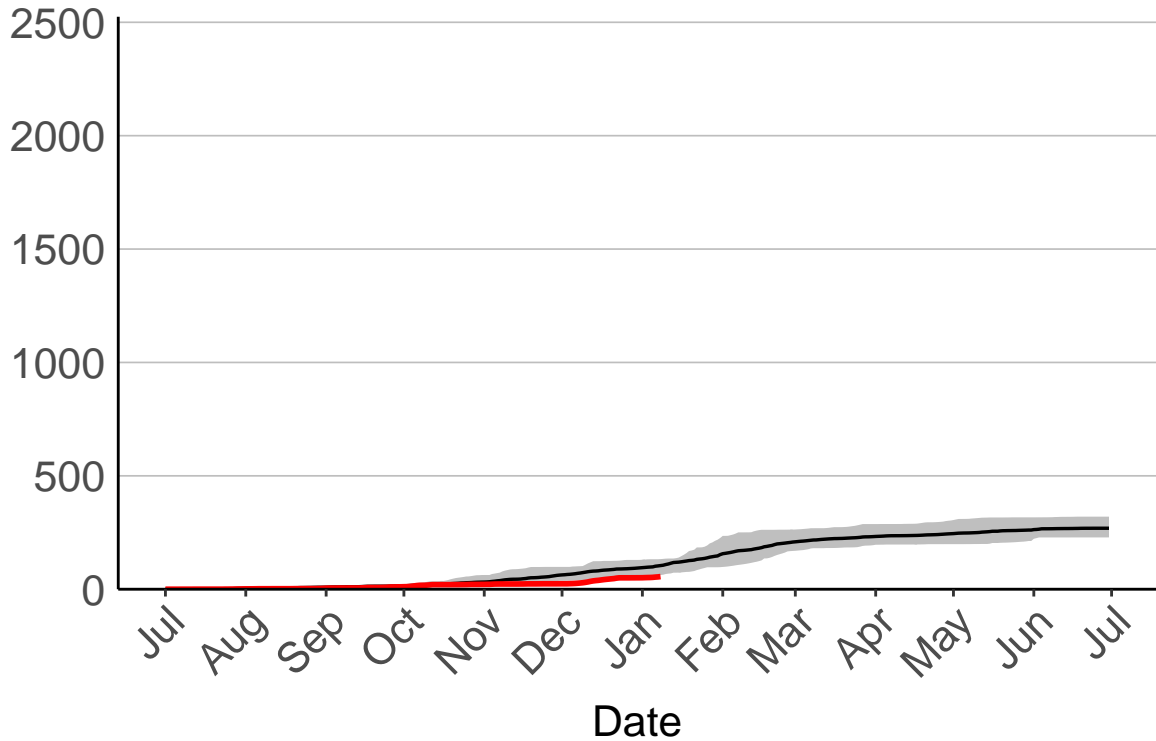

Kaiwaka Raws

Cumulative Daily Severity Rating

2500
2000
1500
1000
500
0

Jul Aug Sep Oct Nov Dec Jan Feb Mar Apr May Jun Jul

Date

- average
 - 2007–2008
 - 2020–2021
 - range: 25 yrs (1996 to 2021)
- Current CDSR:
83.1
(2021-01-08)

Cumulative Daily Severity Rating

Napier Raws

Cumulative Daily Severity Rating

Ongaonga Raws

Cumulative Daily Severity Rating

— average
— 2007-2008
— 2020-2021
■ range: 24 yrs (1997 to 2021)

Current CDSR:
146.8
(2021-01-08)

Porangahau Raws

Cumulative Daily Severity Rating

Te Apiti Road Raws

Cumulative Daily Severity Rating

— average
— 2020-2021
■ range: 6 yrs (2015 to 2021)

Current CDSR:
55.7
(2021-01-08)

Te Haroto Raws

Cumulative Daily Severity Rating