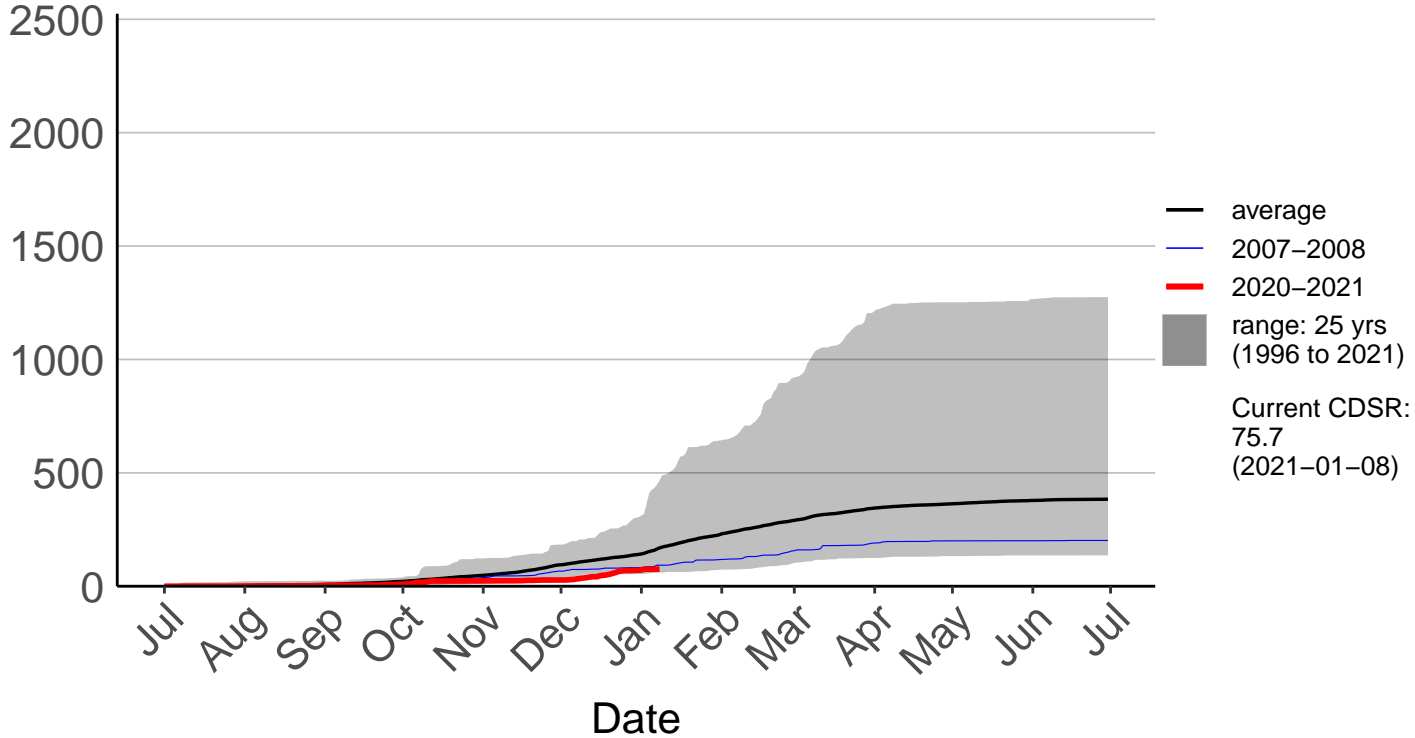

Cumulative Daily Severity Rating

Napier Raws

Cumulative Daily Severity Rating

Ongaonga Raws

Cumulative Daily Severity Rating

— average
— 2007-2008
— 2020-2021
■ range: 24 yrs (1997 to 2021)

Current CDSR:
146.8
(2021-01-08)

Te Pohue Raws

Cumulative Daily Severity Rating

Tuai Raws – DISCONTINUED

Cumulative Daily Severity Rating

Tuwharetoi Raws

Cumulative Daily Severity Rating

— average
— 2020-2021
■ range: 3 yrs (2018 to 2021)
Current CDSR: 61.5 (2021-01-08)

Date

Waihau Raws

Cumulative Daily Severity Rating

Waipukurau Raws

Cumulative Daily Severity Rating

Wairoa Raws

Cumulative Daily Severity Rating

— average
— 2020–2021
■ range: 4 yrs (2017 to 2021)
Current CDSR: 151.9 (2021-01-08)

Date

Wharerata Raws

Cumulative Daily Severity Rating

— average
— 2020-2021
■ range: 9 yrs (2012 to 2021)
Current CDSR: 49.1 (2021-01-08)

Date