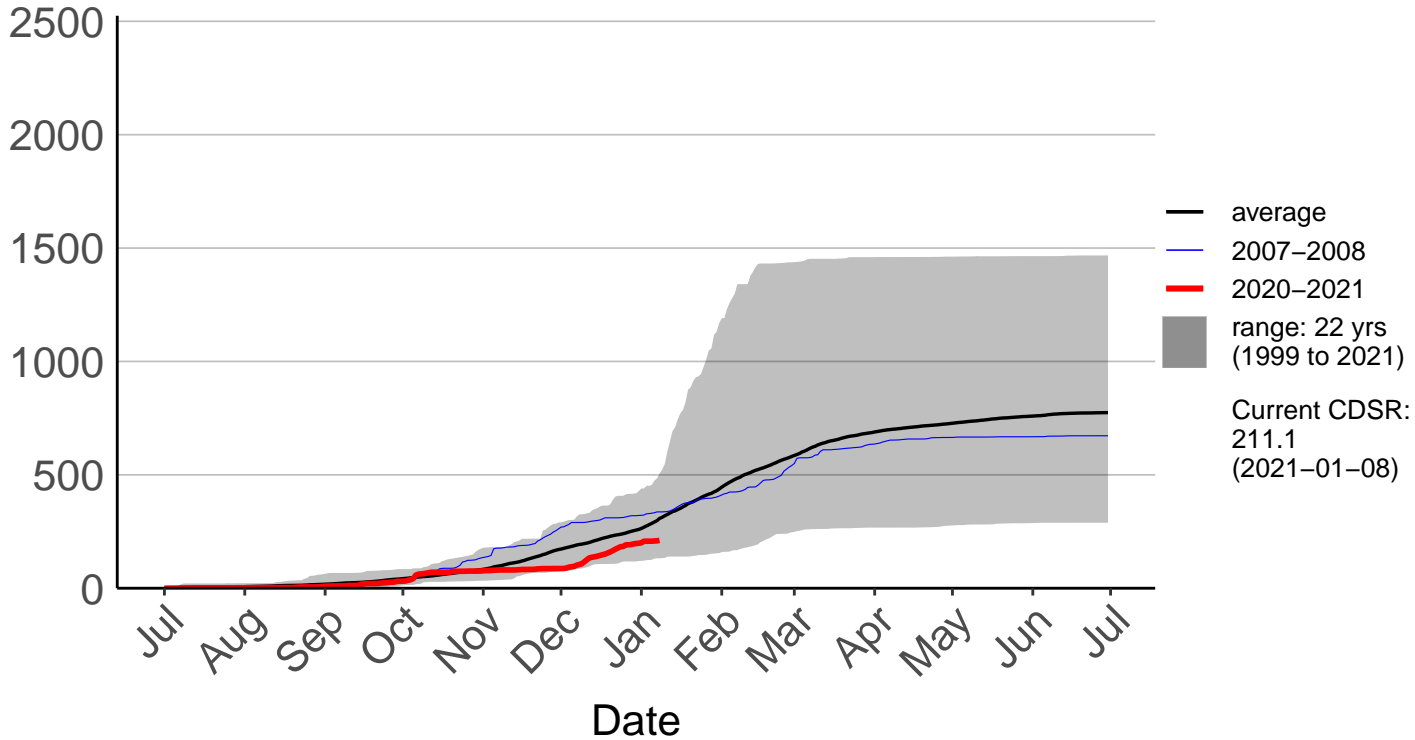

Bridge Pa Raws

Cumulative Daily Severity Rating

Cricklewood Raws

Cumulative Daily Severity Rating

— average
— 2007-2008
— 2020-2021
■ range: 25 yrs (1996 to 2021)

Current CDSR:
71.8
(2021-01-08)

Date

Crownthorpe Raws

Cumulative Daily Severity Rating

Gwavas Raws

Cumulative Daily Severity Rating

2500
2000
1500
1000
500
0

Jul Aug Sep Oct Nov Dec Jan Feb Mar Apr May Jun Jul

Date

Kaitawa Raws

Cumulative Daily Severity Rating

Kaiwaka Raws

Cumulative Daily Severity Rating

2500
2000
1500
1000
500
0

Jul Aug Sep Oct Nov Dec Jan Feb Mar Apr May Jun Jul

Date

- average
 - 2007–2008
 - 2020–2021
 - range: 25 yrs (1996 to 2021)
- Current CDSR:
83.1
(2021-01-08)

Cumulative Daily Severity Rating

Napier Raws

Cumulative Daily Severity Rating

Ongaonga Raws

Cumulative Daily Severity Rating

— average
— 2007-2008
— 2020-2021
■ range: 24 yrs (1997 to 2021)

Current CDSR:
146.8
(2021-01-08)