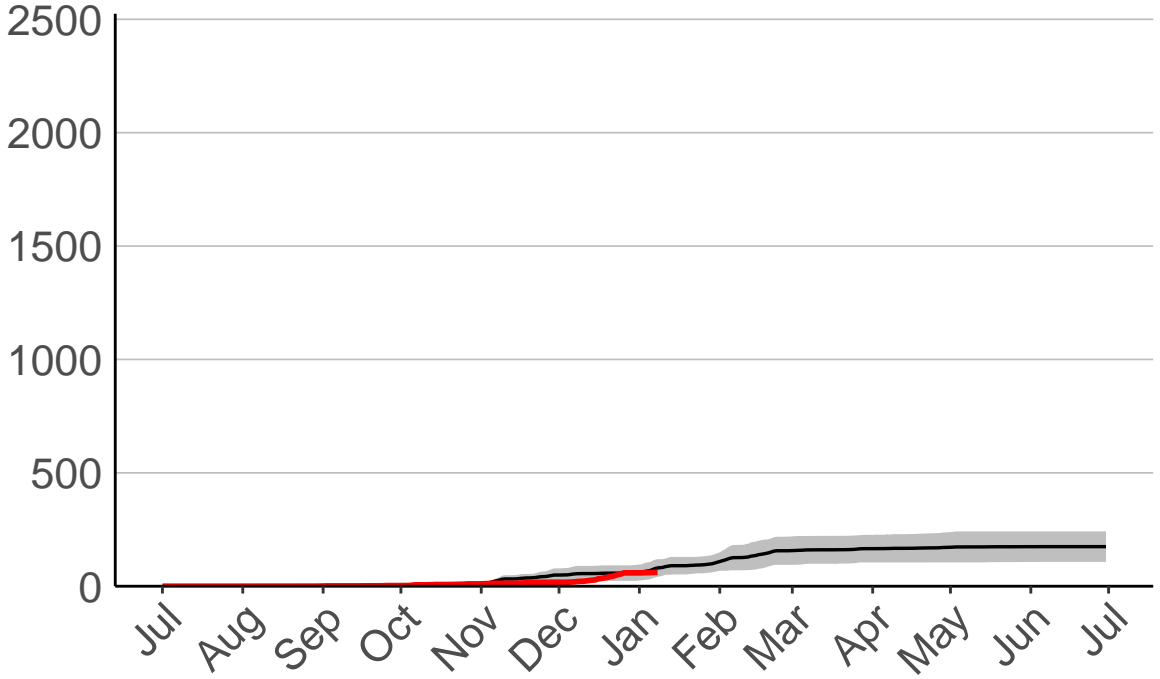

Te Pohue Raws

Cumulative Daily Severity Rating

Tuai Raws – DISCONTINUED

Cumulative Daily Severity Rating

Tuwharetoi Raws

Cumulative Daily Severity Rating

— average
— 2020-2021
■ range: 3 yrs (2018 to 2021)
Current CDSR: 61.5 (2021-01-08)

Date

Waihau Raws

Cumulative Daily Severity Rating

Waipukurau Raws

Cumulative Daily Severity Rating

Wairoa Raws

Cumulative Daily Severity Rating

— average
— 2020–2021
■ range: 4 yrs (2017 to 2021)
Current CDSR: 151.9 (2021-01-08)