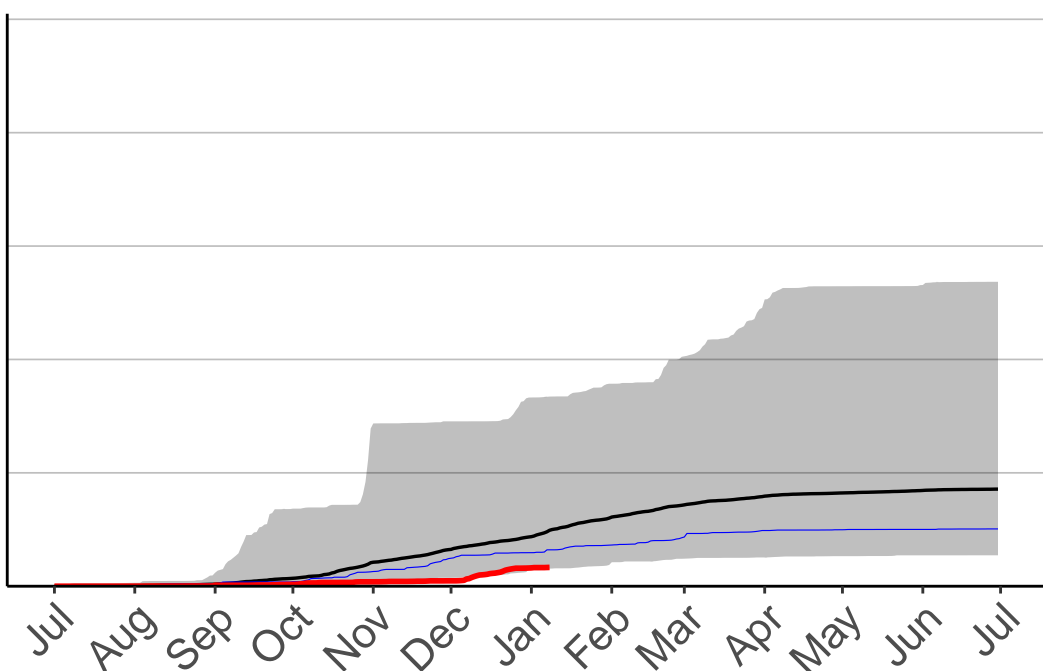

Cumulative Daily Severity Rating

Gwavas Raws

Cumulative Daily Severity Rating

2500
2000
1500
1000
500
0

Jul Aug Sep Oct Nov Dec Jan Feb Mar Apr May Jun Jul

Date

Kaitawa Raws

Cumulative Daily Severity Rating

Kaiwaka Raws

Cumulative Daily Severity Rating

2500
2000
1500
1000
500
0

Jul Aug Sep Oct Nov Dec Jan Feb Mar Apr May Jun Jul

Date

- average
 - 2007–2008
 - 2020–2021
 - range: 25 yrs (1996 to 2021)
- Current CDSR:
83.1
(2021-01-08)

Mahia Aws

Cumulative Daily Severity Rating

Mahia Raws

Cumulative Daily Severity Rating

— average
— 2020-2021
■ range: 4 yrs (2017 to 2021)

Current CDSR:
123.4
(2021-01-08)

Date

Napier Aero SYNOP

Cumulative Daily Severity Rating

Napier Raws

Cumulative Daily Severity Rating

Ongaonga Raws

Cumulative Daily Severity Rating

— average
— 2007-2008
— 2020-2021
■ range: 24 yrs (1997 to 2021)

Current CDSR:
146.8
(2021-01-08)