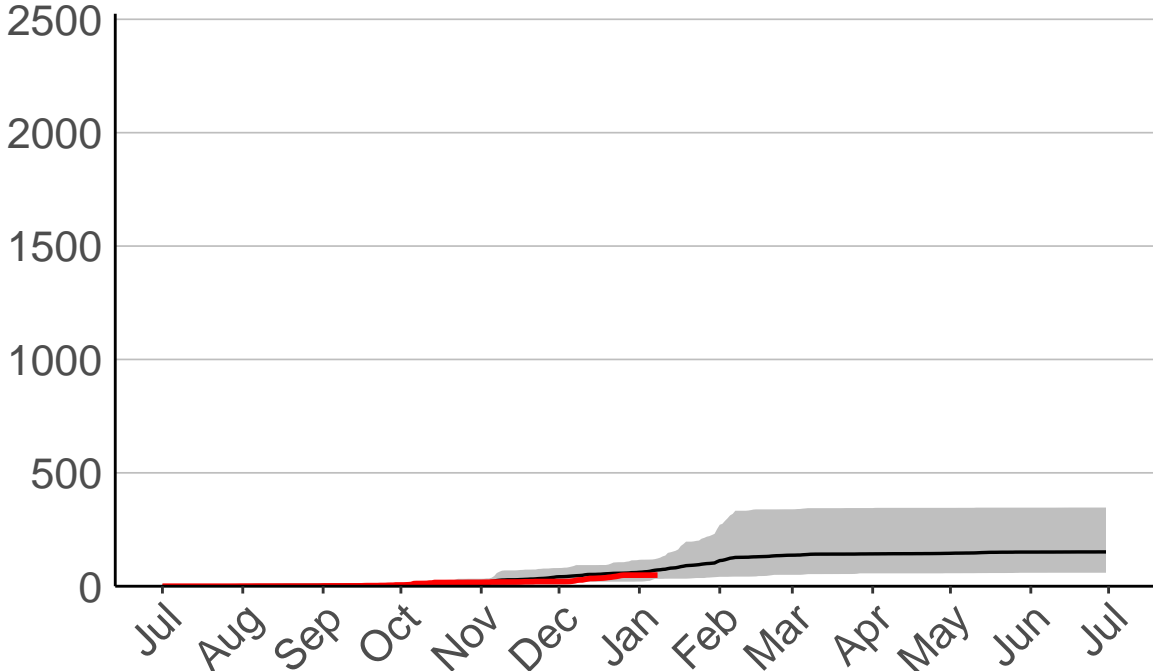

Te Pohue Raws

Cumulative Daily Severity Rating

Tuai Raws – DISCONTINUED

Cumulative Daily Severity Rating

Tuwharetoi Raws

Cumulative Daily Severity Rating

— average
— 2020-2021
■ range: 3 yrs (2018 to 2021)
Current CDSR: 61.5 (2021-01-08)

Date

Waihau Raws

Cumulative Daily Severity Rating

Waipukurau Raws

Cumulative Daily Severity Rating

Wairoa Raws

Cumulative Daily Severity Rating

— average
— 2020–2021
■ range: 4 yrs (2017 to 2021)
Current CDSR: 151.9 (2021-01-08)

Date

Wharerata Raws

Cumulative Daily Severity Rating

— average
— 2020-2021
■ range: 9 yrs (2012 to 2021)
Current CDSR: 49.1 (2021-01-08)

Date