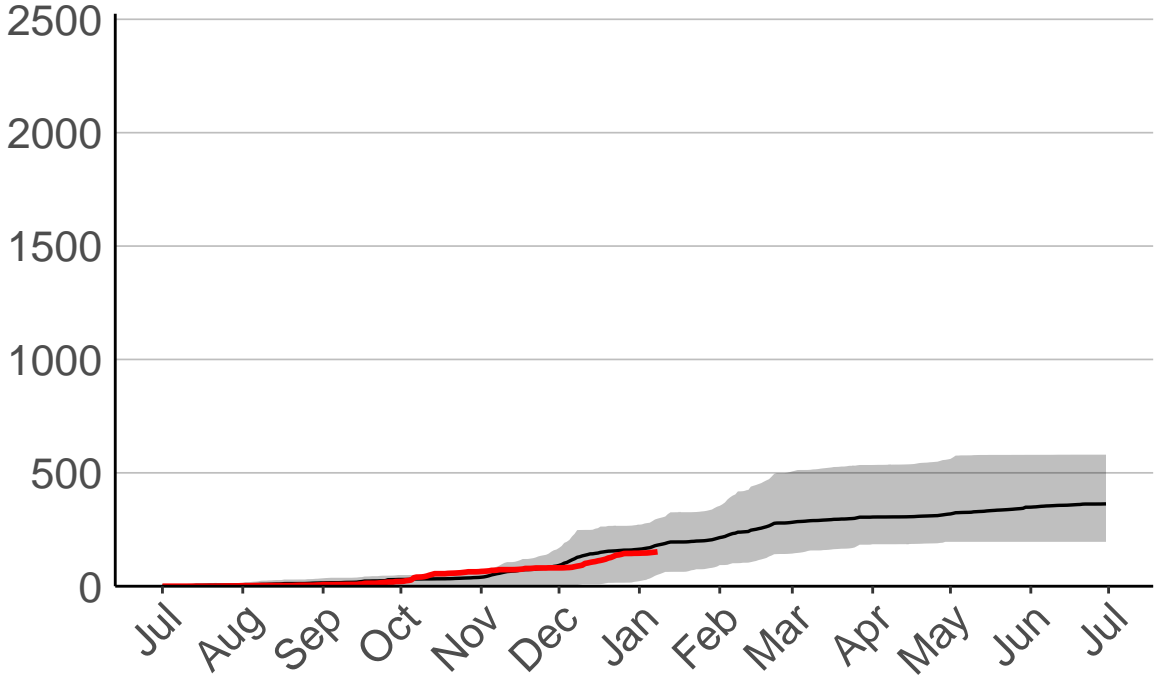

Te Pohue Raws

Cumulative Daily Severity Rating

Tuai Raws – DISCONTINUED

Cumulative Daily Severity Rating

Tuwharetoi Raws

Cumulative Daily Severity Rating

— average
— 2020-2021
■ range: 3 yrs (2018 to 2021)
Current CDSR: 61.5 (2021-01-08)

Date

Waihau Raws

Cumulative Daily Severity Rating

Waipukurau Raws

Cumulative Daily Severity Rating

Wairoa Raws

Cumulative Daily Severity Rating

— average
— 2020–2021
■ range: 4 yrs (2017 to 2021)
Current CDSR: 151.9 (2021-01-08)

Date

Wharerata Raws

Cumulative Daily Severity Rating

— average
— 2020-2021
■ range: 9 yrs (2012 to 2021)
Current CDSR: 49.1 (2021-01-08)

Date