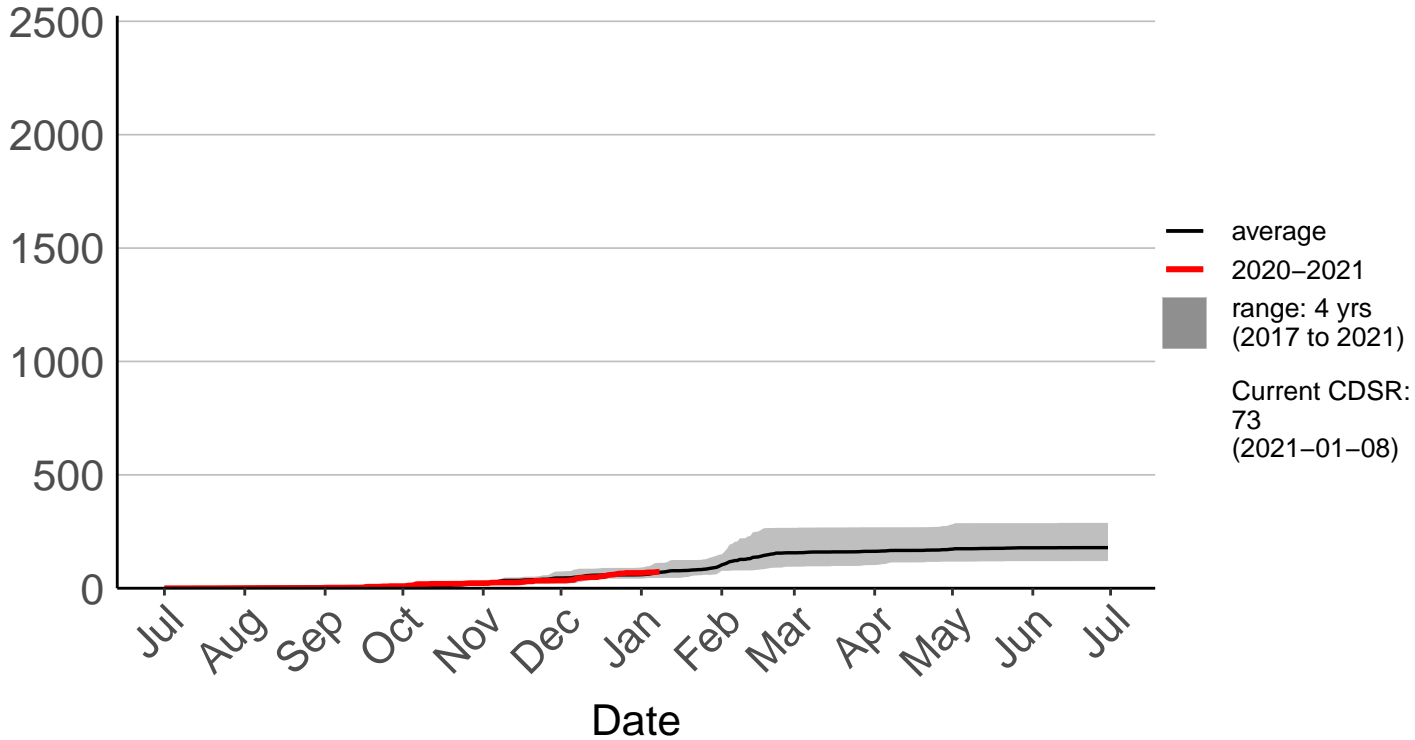

Bridge Pa Raws

Cumulative Daily Severity Rating

Cricklewood Raws

Cumulative Daily Severity Rating

— average
— 2007-2008
— 2020-2021
■ range: 25 yrs (1996 to 2021)

Current CDSR:
71.8
(2021-01-08)

Date

Crownthorpe Raws

Cumulative Daily Severity Rating

Gwavas Raws

Cumulative Daily Severity Rating

2500
2000
1500
1000
500
0

Jul Aug Sep Oct Nov Dec Jan Feb Mar Apr May Jun Jul

Date

Kaitawa Raws

Cumulative Daily Severity Rating

Kaiwaka Raws

Cumulative Daily Severity Rating

2500
2000
1500
1000
500
0

Jul Aug Sep Oct Nov Dec Jan Feb Mar Apr May Jun Jul

Date

- average
 - 2007–2008
 - 2020–2021
 - range: 25 yrs (1996 to 2021)
- Current CDSR:
83.1
(2021-01-08)

Cumulative Daily Severity Rating

Napier Raws

Cumulative Daily Severity Rating

Ongaonga Raws

Cumulative Daily Severity Rating

— average
— 2007-2008
— 2020-2021
■ range: 24 yrs (1997 to 2021)

Current CDSR:
146.8
(2021-01-08)