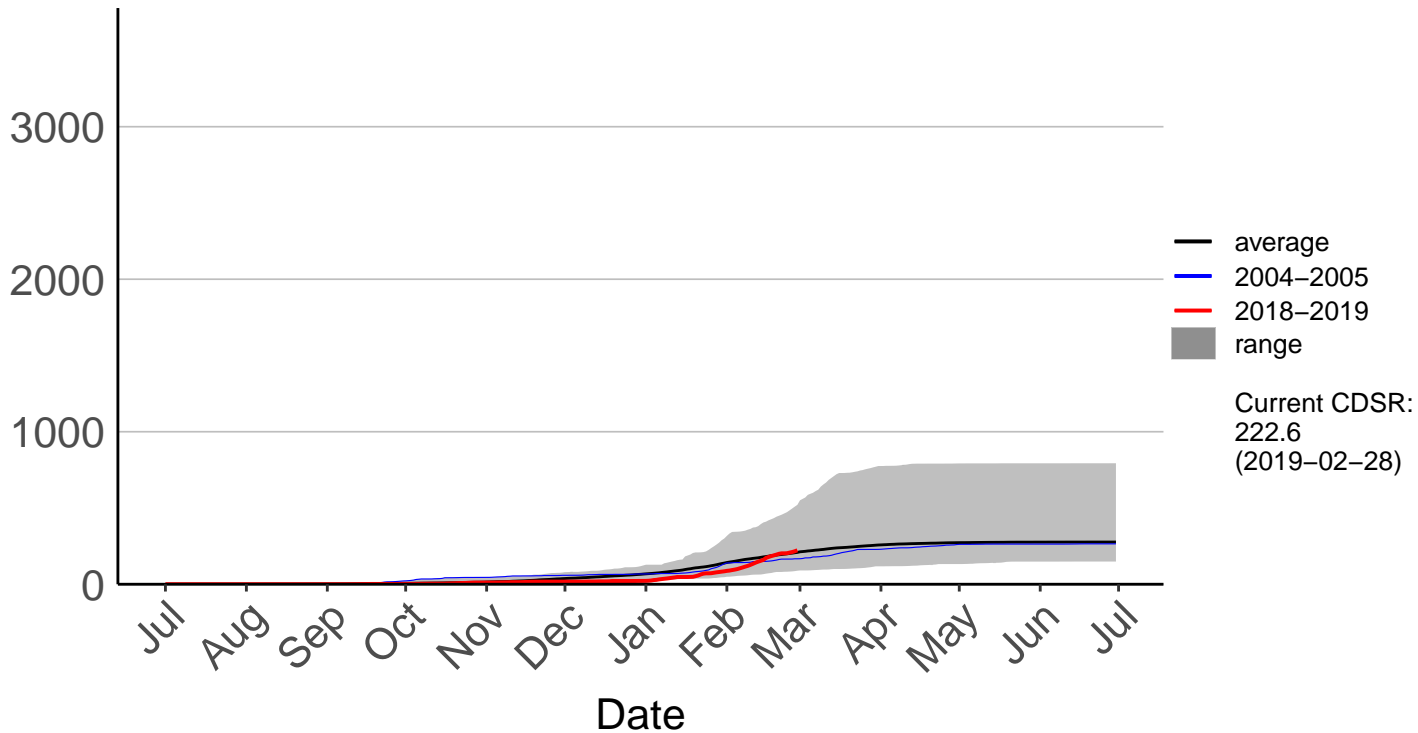

Athol Raws

Cumulative Fire Severity Rating

Hamilton Aws

Cumulative Fire Severity Rating

Hamilton Raws

Paeroa Aws

Cumulative Fire Severity Rating

Paeroa Raws

Cumulative Fire Severity Rating

Piopio Raws

Cumulative Fire Severity Rating

Port Taharoa Aws

Cumulative Fire Severity Rating

Taharoa Raws

Cumulative Fire Severity Rating

- average
- 2004-2005
- 2018-2019
- range