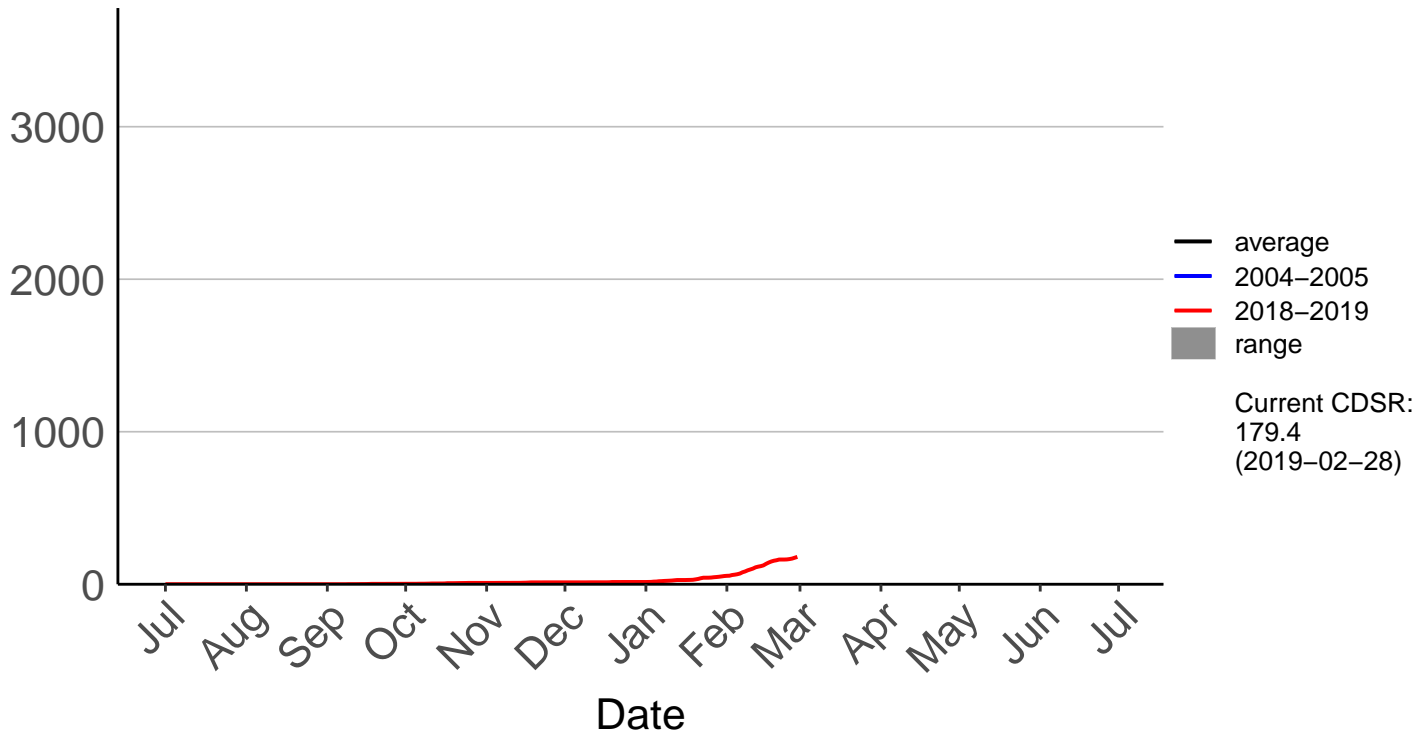

Waeranga Raws

Cumulative Fire Severity Rating