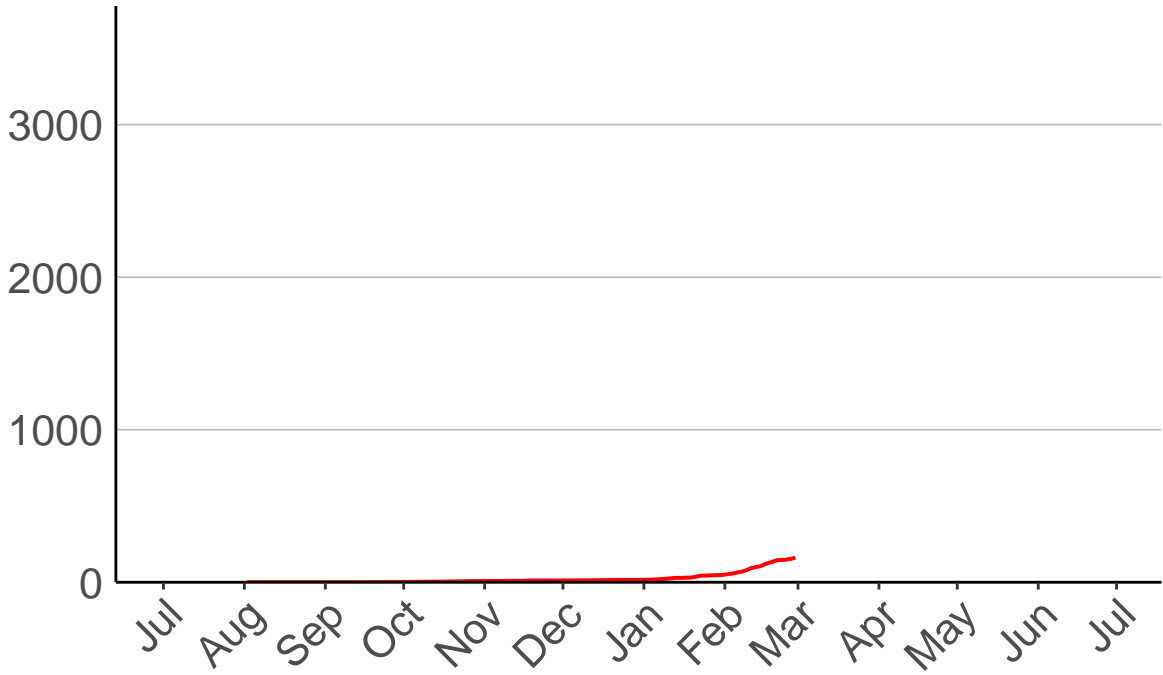

Te Akau Raws

Cumulative Fire Severity Rating

- average
- 2004–2005
- 2018–2019
- range

Current CDSR:
161.1
(2019-02-28)

Date