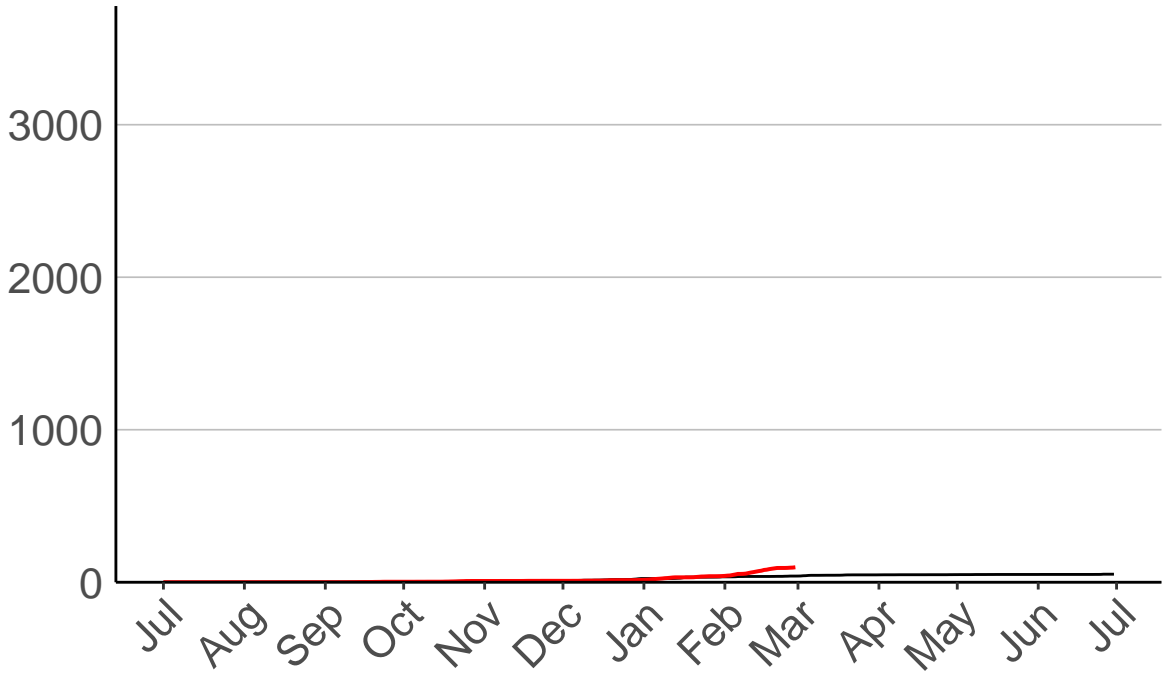

Cumulative Fire Severity Rating

Piopio Raws

Cumulative Fire Severity Rating

Port Taharoa Aws

Cumulative Fire Severity Rating

Taharoa Raws

Cumulative Fire Severity Rating

- average
- 2004-2005
- 2018-2019
- range