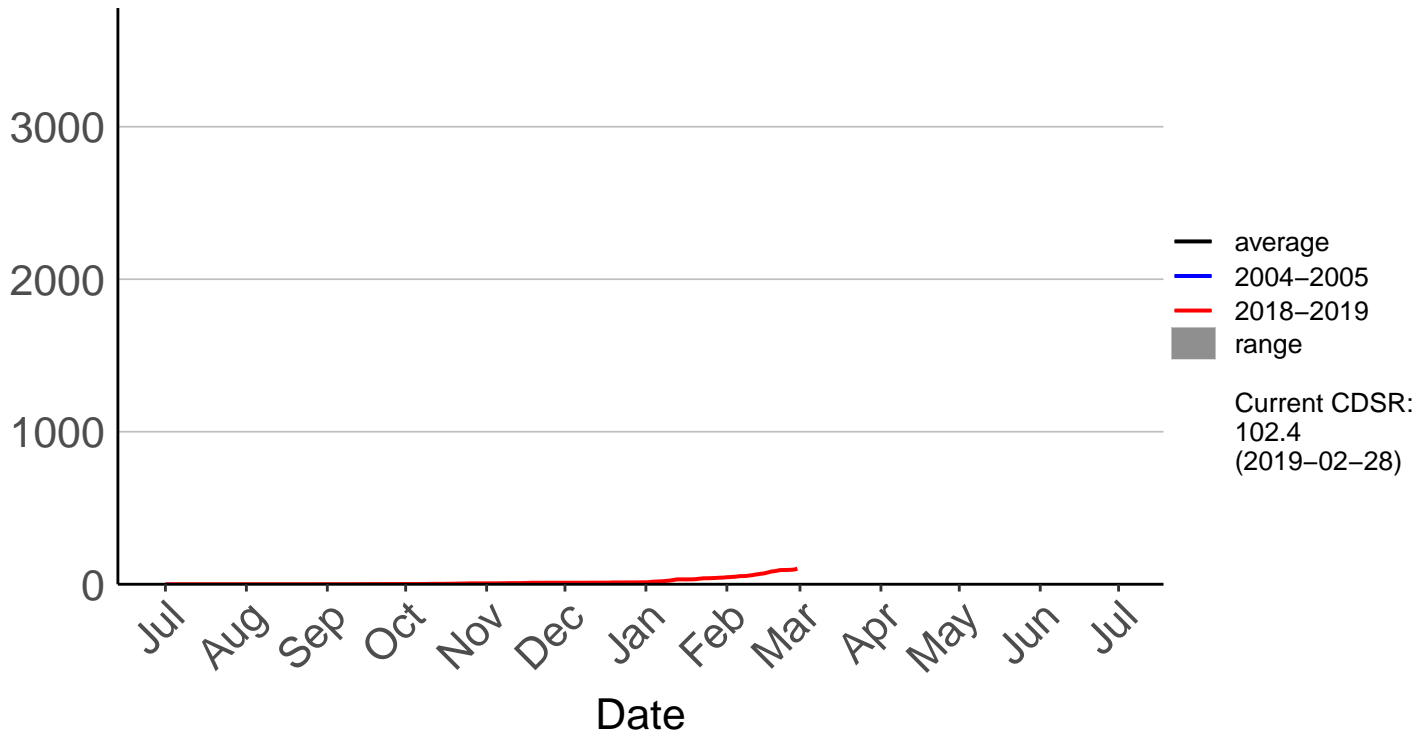

Cumulative Fire Severity Rating

Piopio Raws

Cumulative Fire Severity Rating

Port Taharoa Aws

Cumulative Fire Severity Rating

Taharoa Raws

Cumulative Fire Severity Rating

- average
- 2004-2005
- 2018-2019
- range