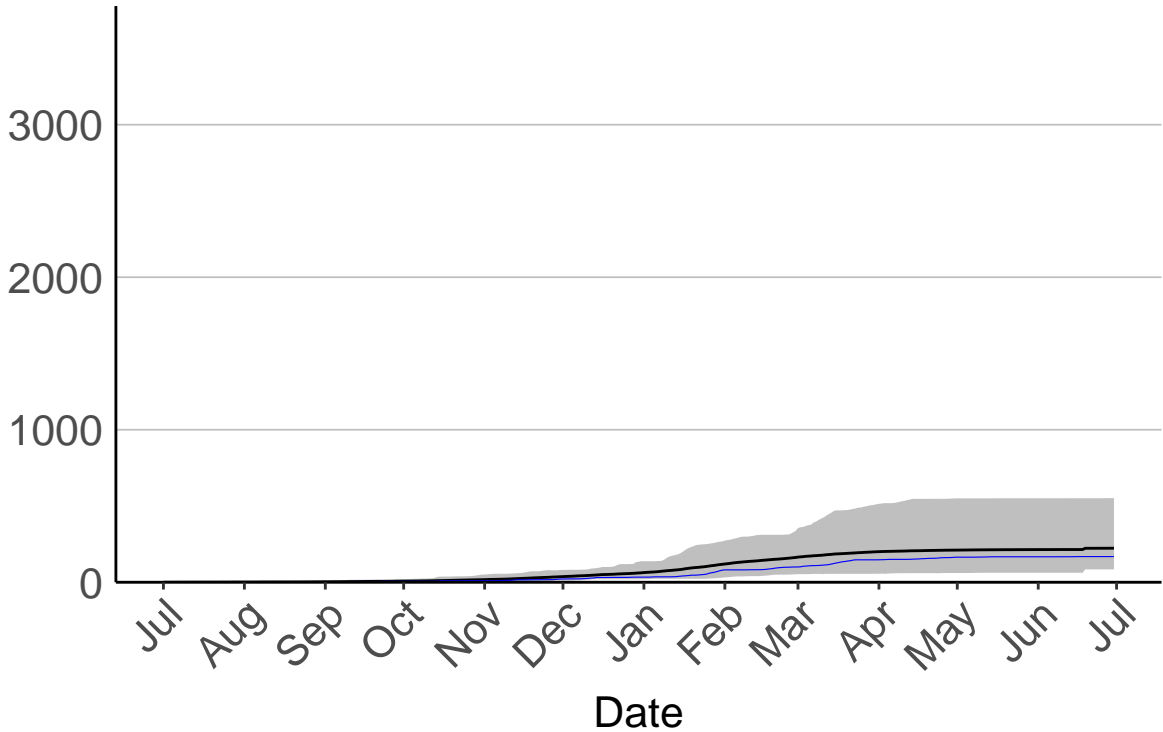

Waihi Gold Raws – DISCONTINUED

Cumulative Fire Severity Rating

- average
- 2004-2005
- 2018-2019
- range

Current CDSR:
62
(2018-06-18)