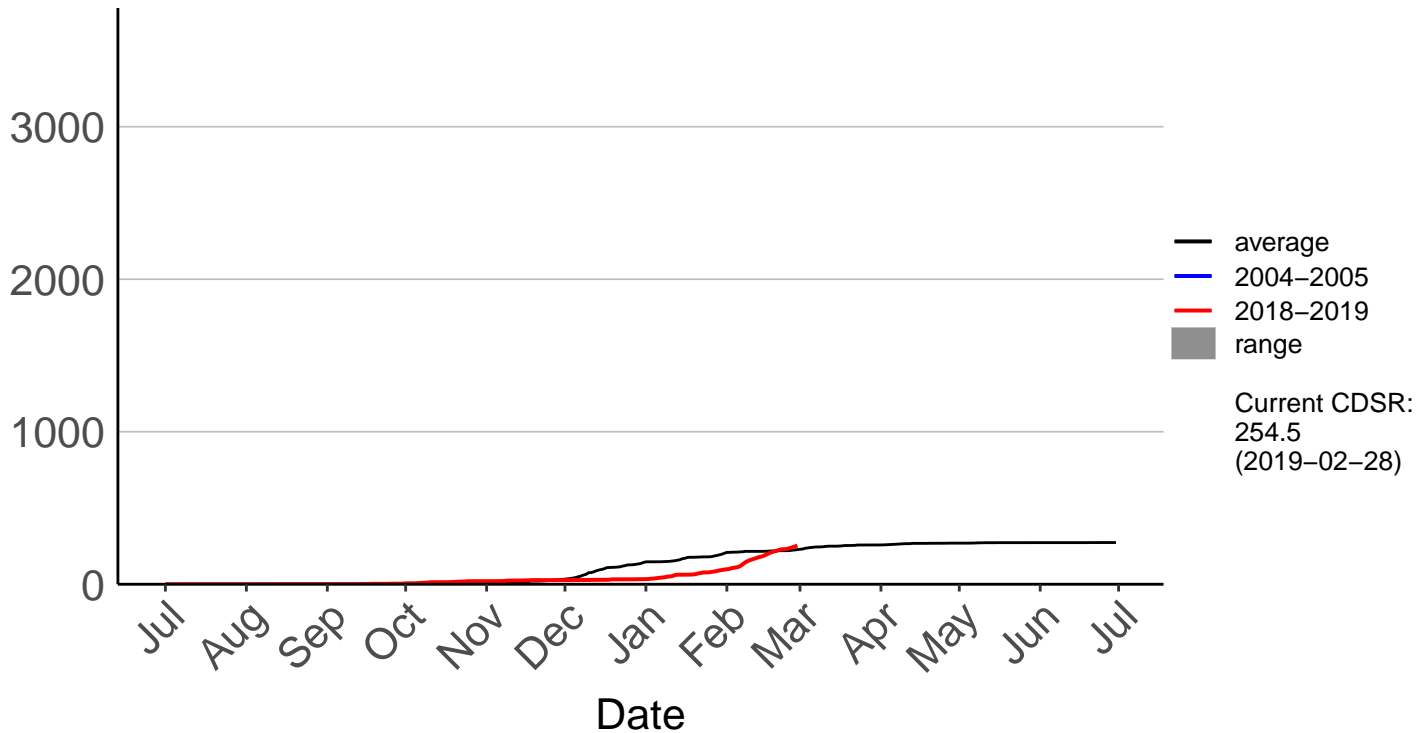

Cumulative Fire Severity Rating

Piopio Raws

Cumulative Fire Severity Rating

Port Taharoa Aws

Cumulative Fire Severity Rating

Taharoa Raws

Cumulative Fire Severity Rating

- average
- 2004-2005
- 2018-2019
- range