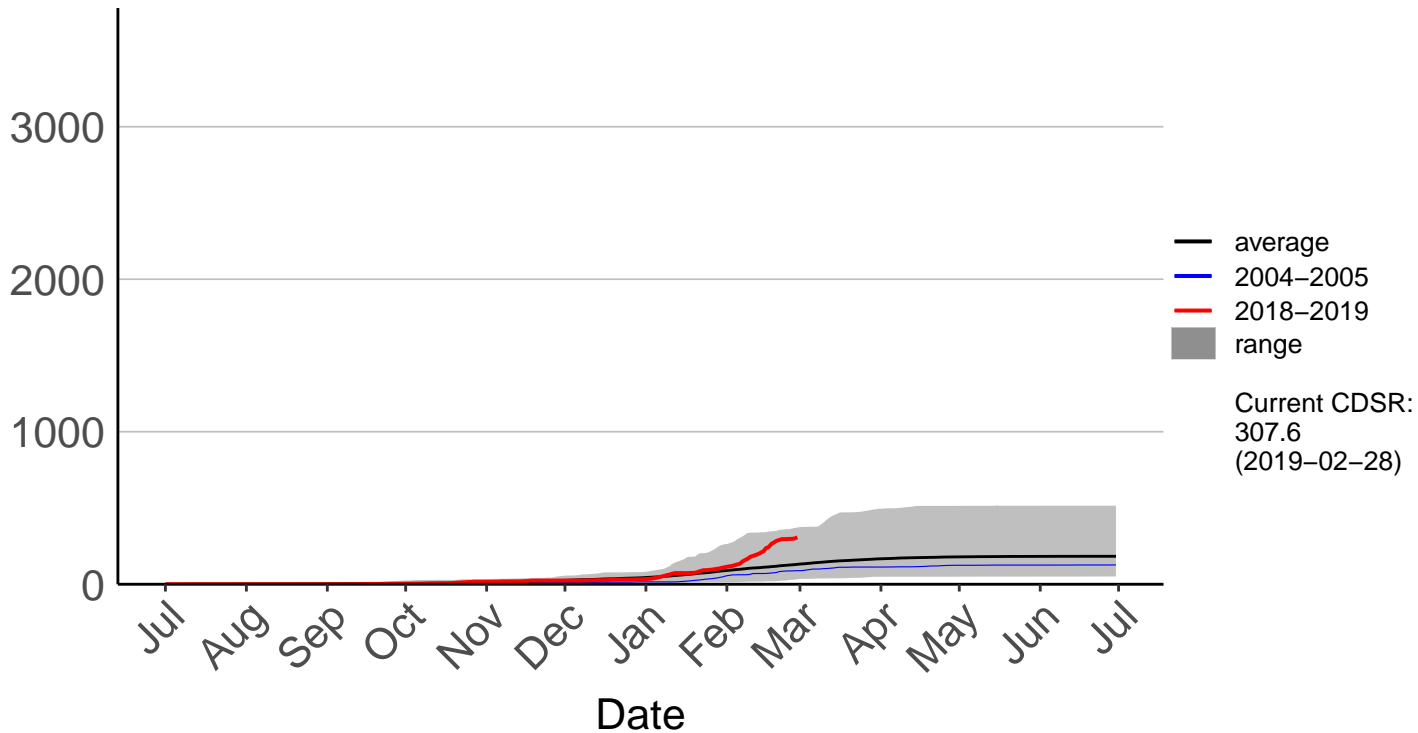

Athol Raws

Cumulative Fire Severity Rating

Hamilton Aws

Cumulative Fire Severity Rating

Hamilton Raws

Paeroa Aws

Cumulative Fire Severity Rating

Paeroa Raws

Cumulative Fire Severity Rating

Piopio Raws

Cumulative Fire Severity Rating

Port Taharoa Aws

Cumulative Fire Severity Rating

Taharoa Raws

Cumulative Fire Severity Rating

- average
- 2004-2005
- 2018-2019
- range