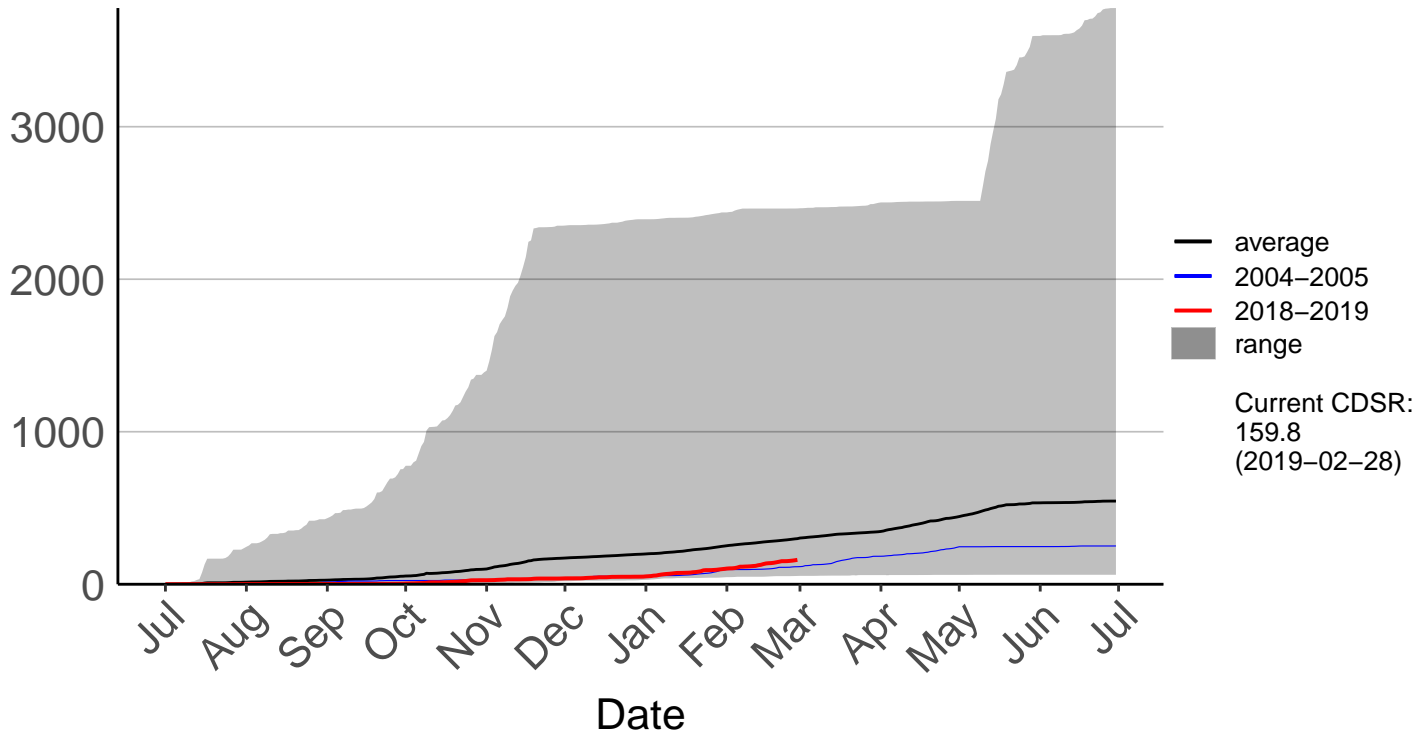

Waikawau Bay Raws

Cumulative Fire Severity Rating