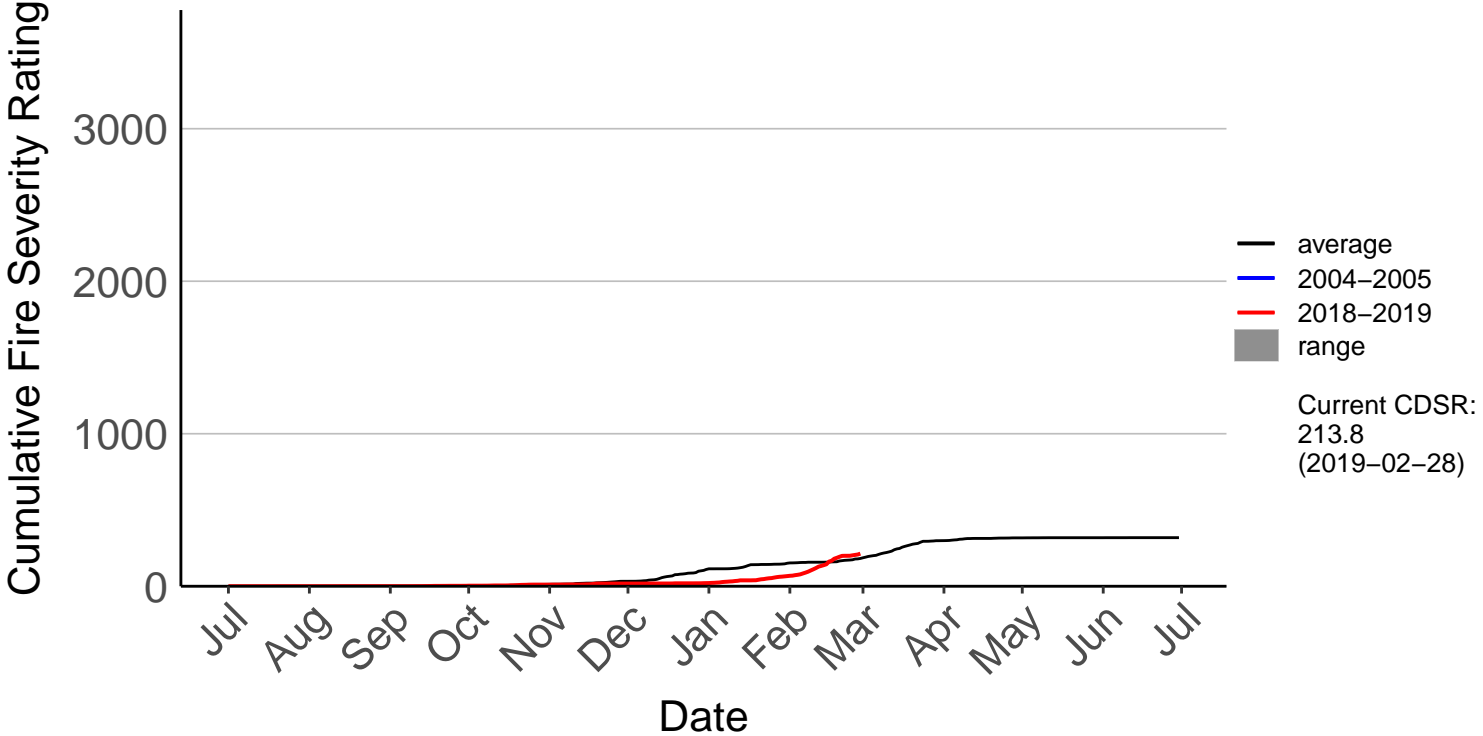

Athol Raws

Cumulative Fire Severity Rating

Hamilton Aws

Cumulative Fire Severity Rating

Hamilton Raws

Paeroa Aws

Cumulative Fire Severity Rating

Paeroa Raws

Cumulative Fire Severity Rating

Piopio Raws

Cumulative Fire Severity Rating

Port Taharoa Aws

Cumulative Fire Severity Rating

Taharoa Raws

Cumulative Fire Severity Rating

- average
- 2004-2005
- 2018-2019
- range

Current CDSR:
98.2
(2019-02-28)

Date

Te Akau Raws

Cumulative Fire Severity Rating

- average
- 2004–2005
- 2018–2019
- range

Current CDSR:
161.1
(2019-02-28)

Date

Waeranga Raws