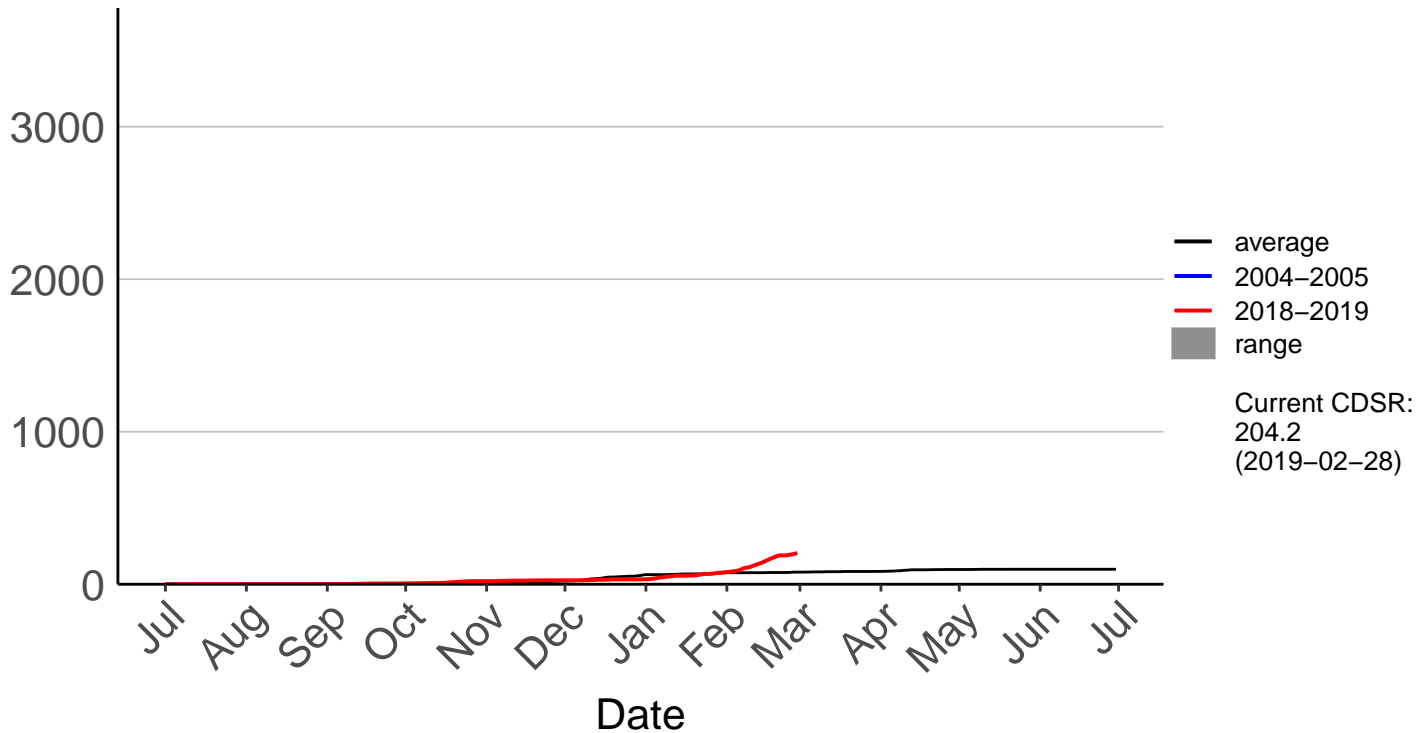

Cumulative Fire Severity Rating

Waihi Gold Raws – DISCONTINUED

Cumulative Fire Severity Rating

- average
- 2004-2005
- 2018-2019
- range

Current CDSR:
62
(2018-06-18)

Waihi Raws

Cumulative Fire Severity Rating