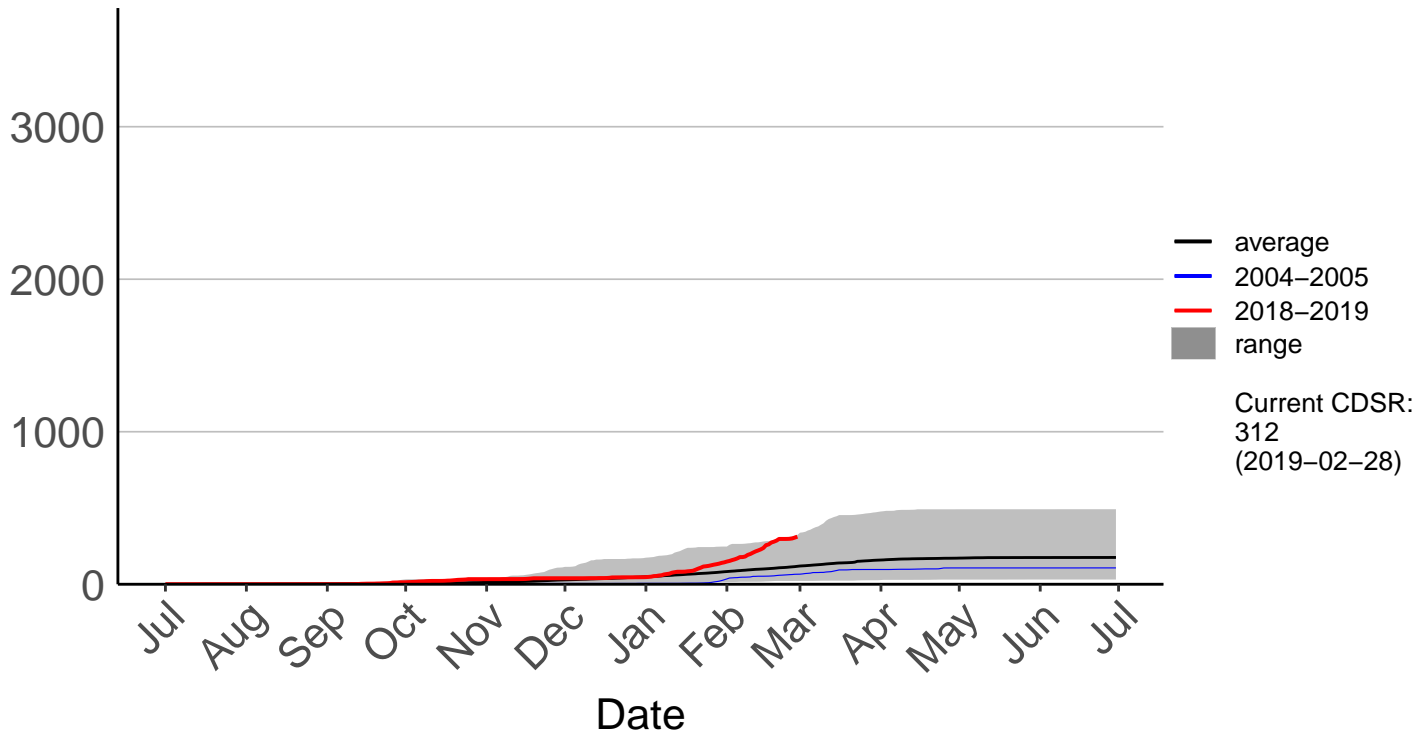

Waitomo Raws

Cumulative Fire Severity Rating