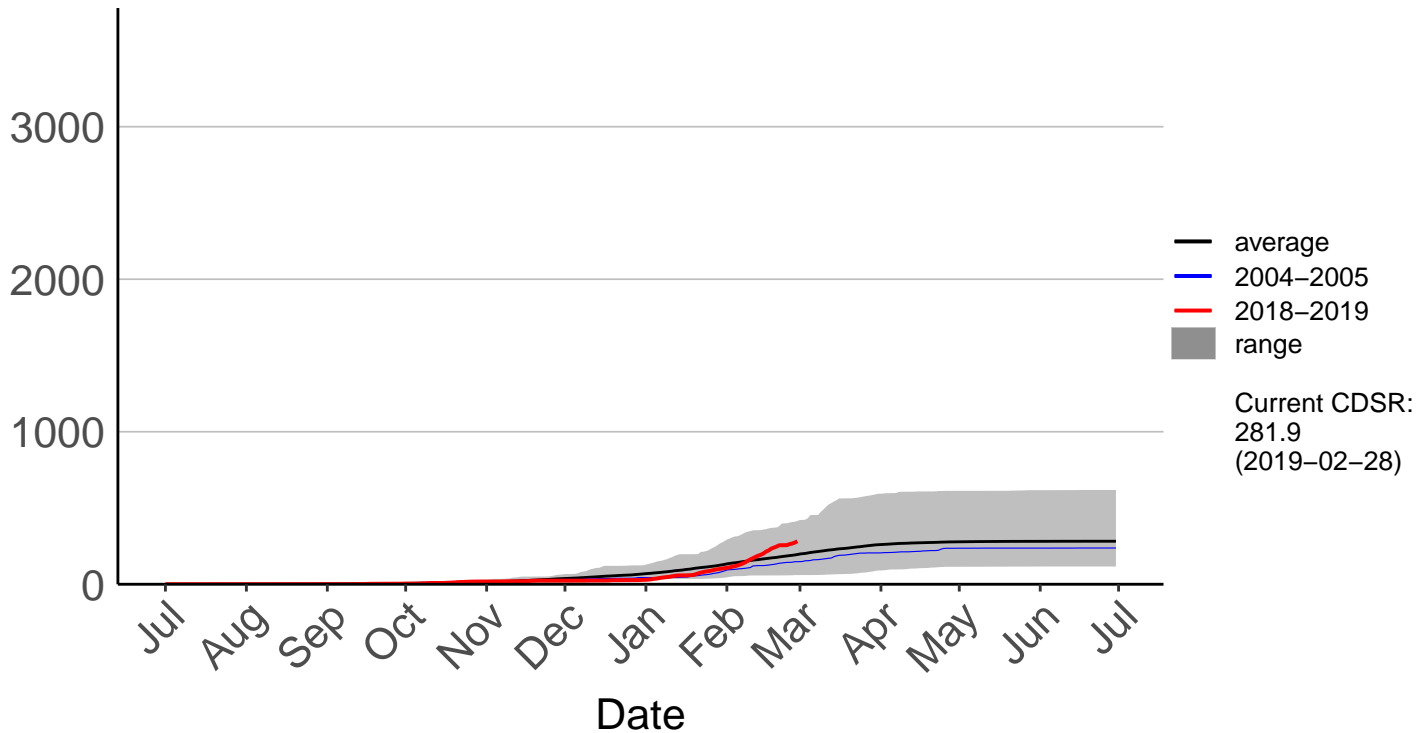

Athol Raws

Cumulative Fire Severity Rating

Hamilton Aws

Cumulative Fire Severity Rating

Hamilton Raws

Paeroa Aws

Cumulative Fire Severity Rating

Paeroa Raws

Cumulative Fire Severity Rating

Piopio Raws

Cumulative Fire Severity Rating

Port Taharoa Aws

Cumulative Fire Severity Rating

Taharoa Raws

Cumulative Fire Severity Rating

- average
- 2004-2005
- 2018-2019
- range