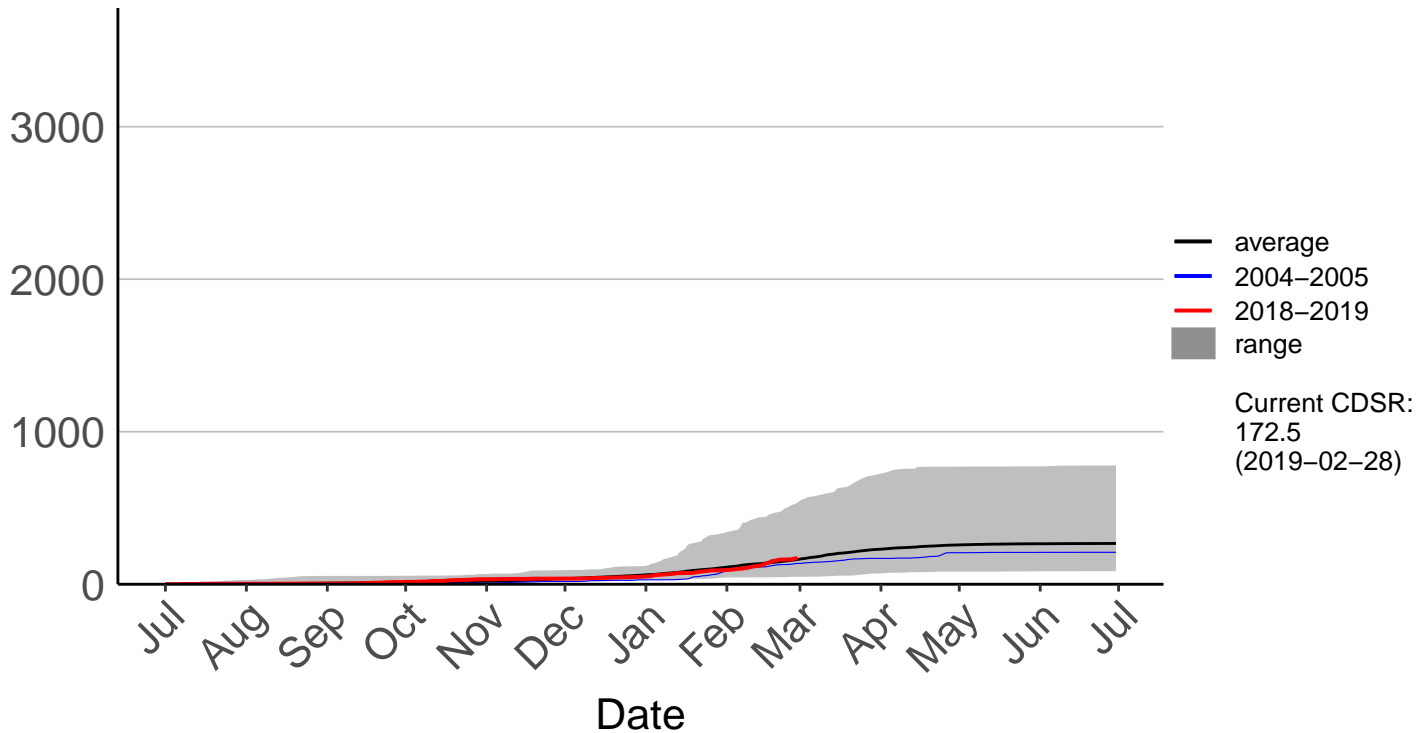

Cumulative Fire Severity Rating

Piopio Raws

Cumulative Fire Severity Rating

Port Taharoa Aws

Cumulative Fire Severity Rating

Taharoa Raws

Cumulative Fire Severity Rating

- average
- 2004-2005
- 2018-2019
- range

Current CDSR:
98.2
(2019-02-28)

Date

Te Akau Raws

Cumulative Fire Severity Rating

- average
- 2004–2005
- 2018–2019
- range

Current CDSR:
161.1
(2019-02-28)

Date

Waeranga Raws