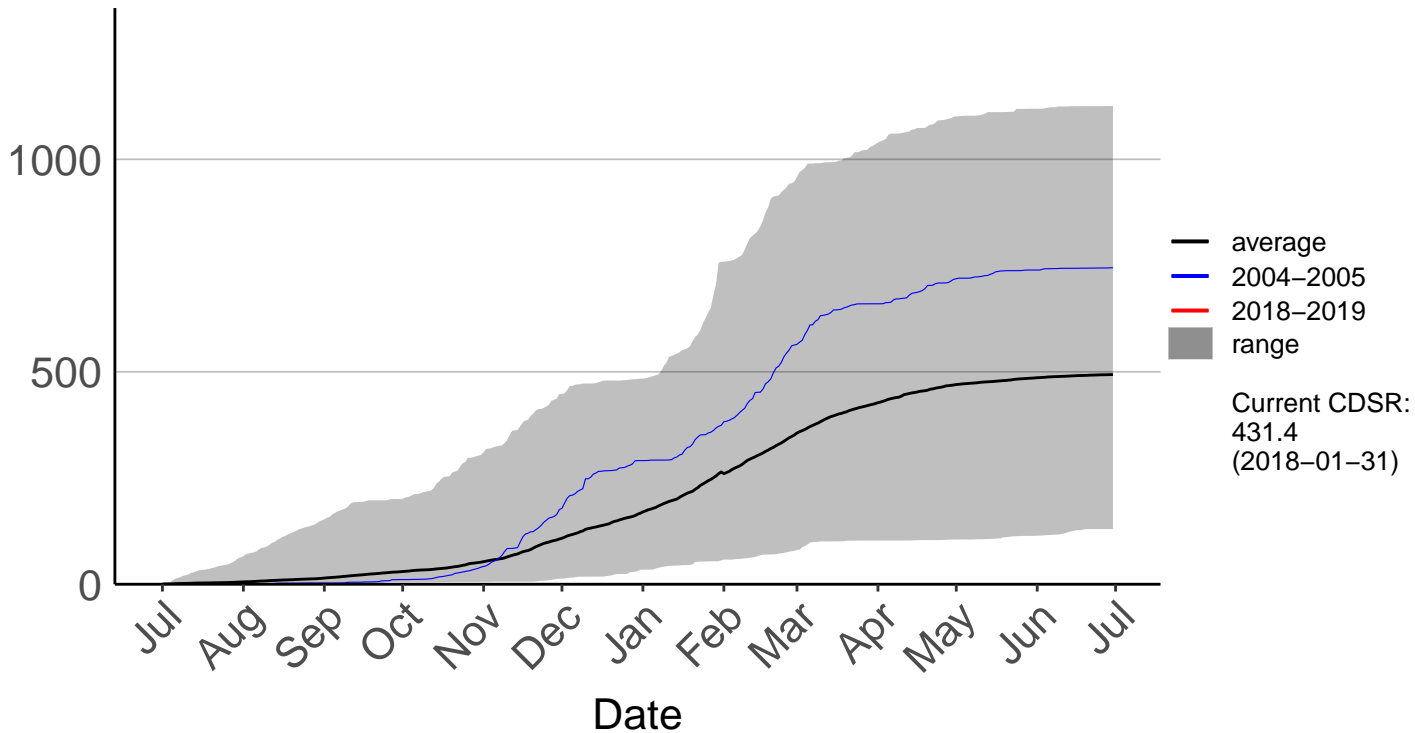

Titahi Bay Raws – DISCONTINUED

Cumulative Fire Severity Rating