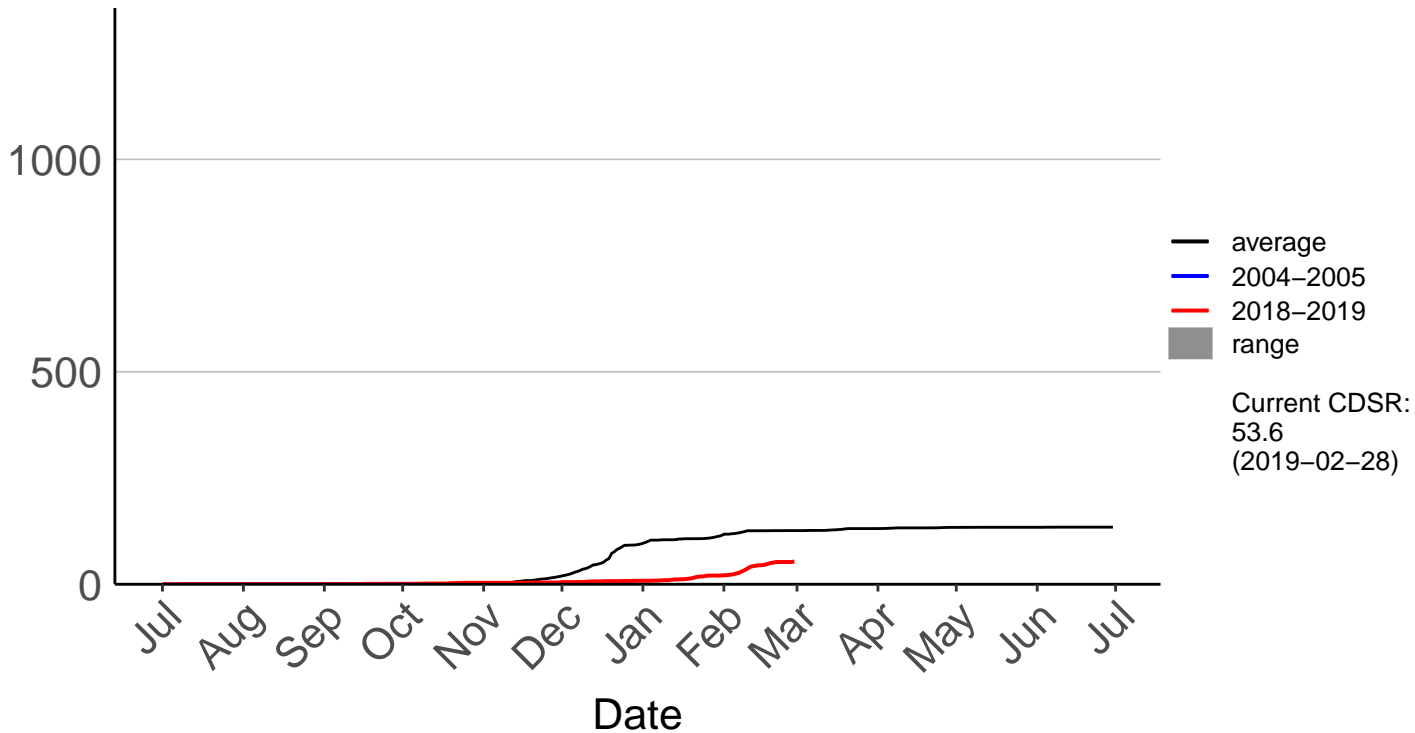

Te Horo Raws

Cumulative Fire Severity Rating