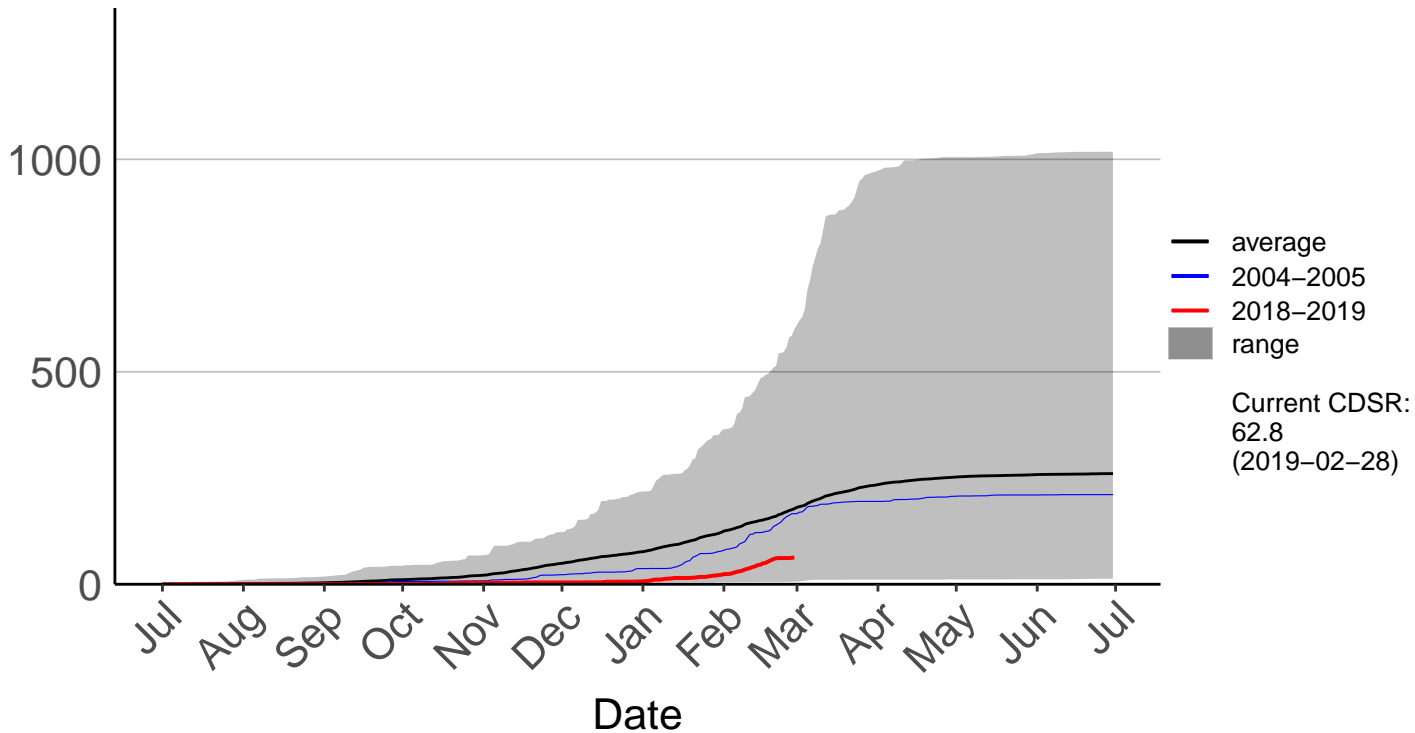

# Belmont Raws

Cumulative Fire Severity Rating

# Long Gully Raws

Cumulative Fire Severity Rating