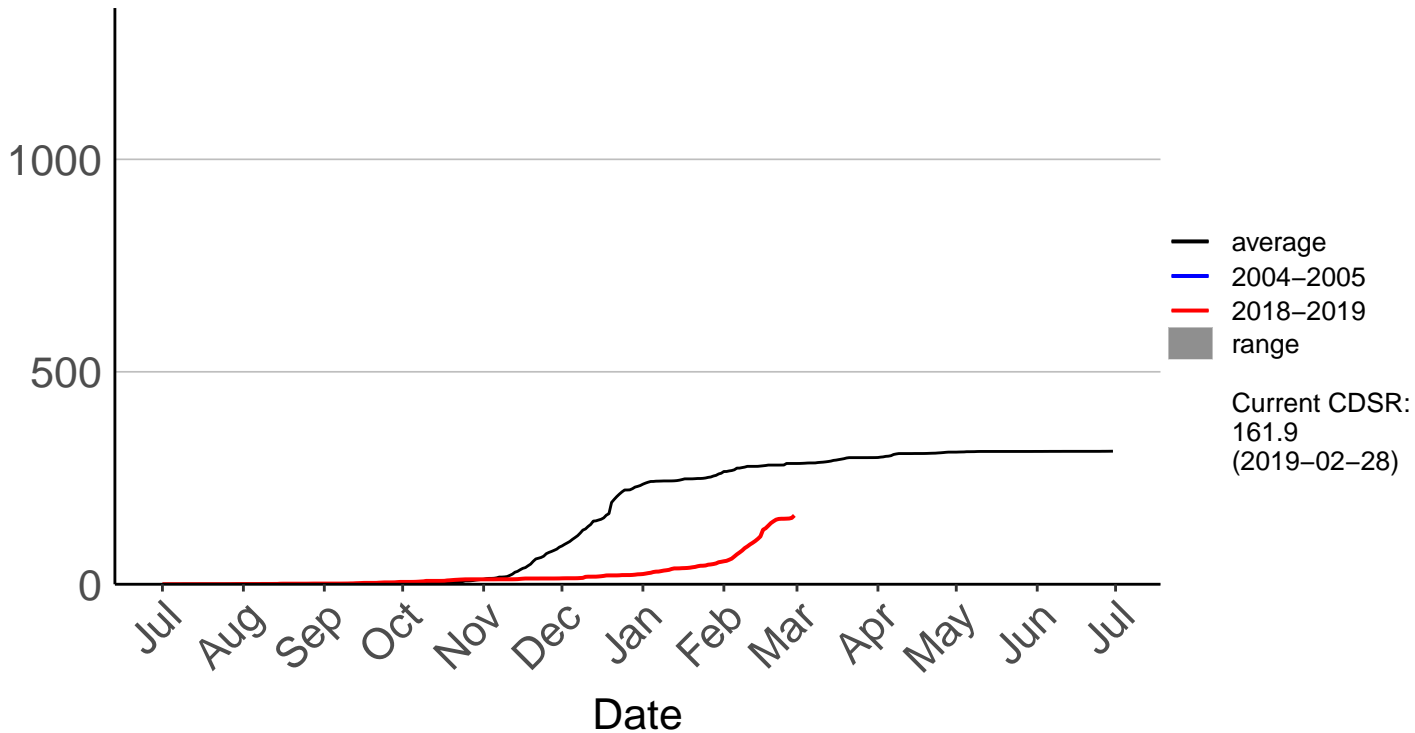

Porirua, Elsdon Park Aws

Cumulative Fire Severity Rating