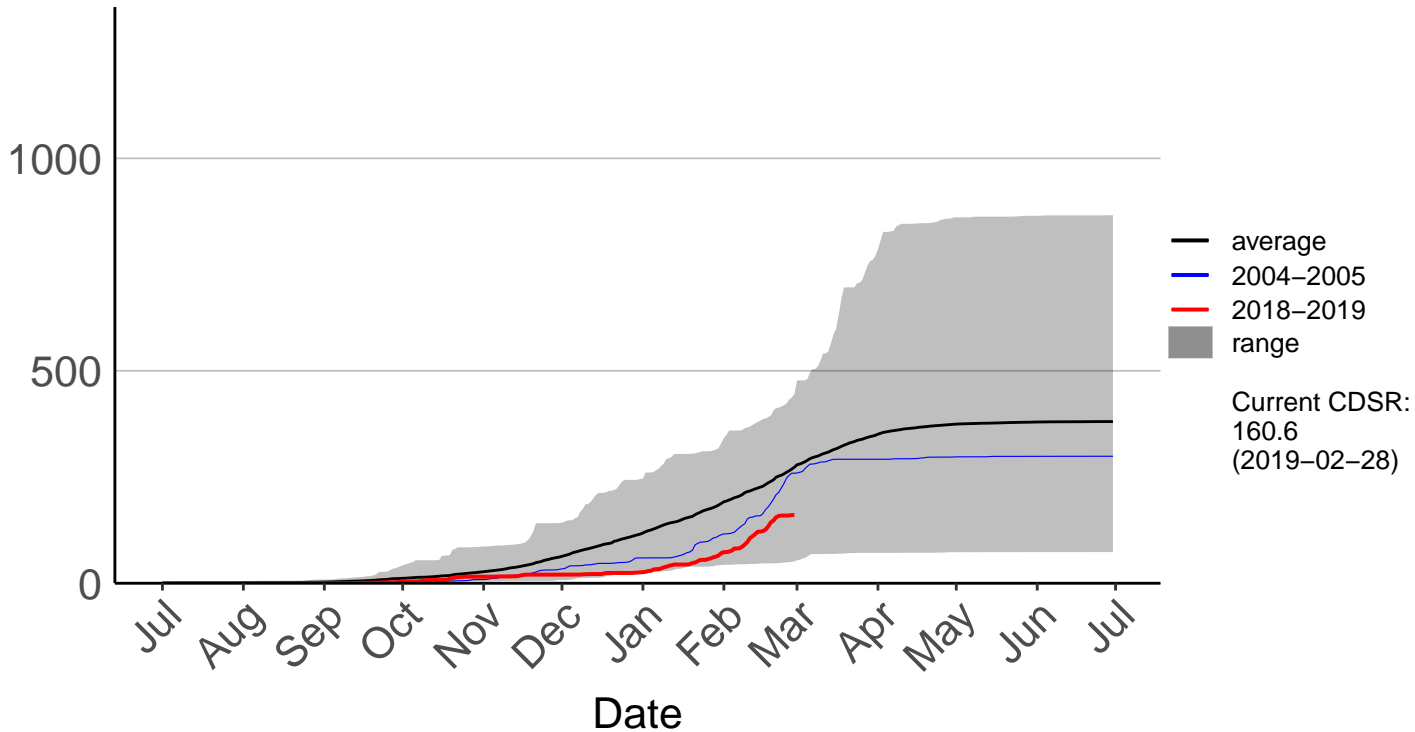

Remutaka Forest Park Raws

Cumulative Fire Severity Rating