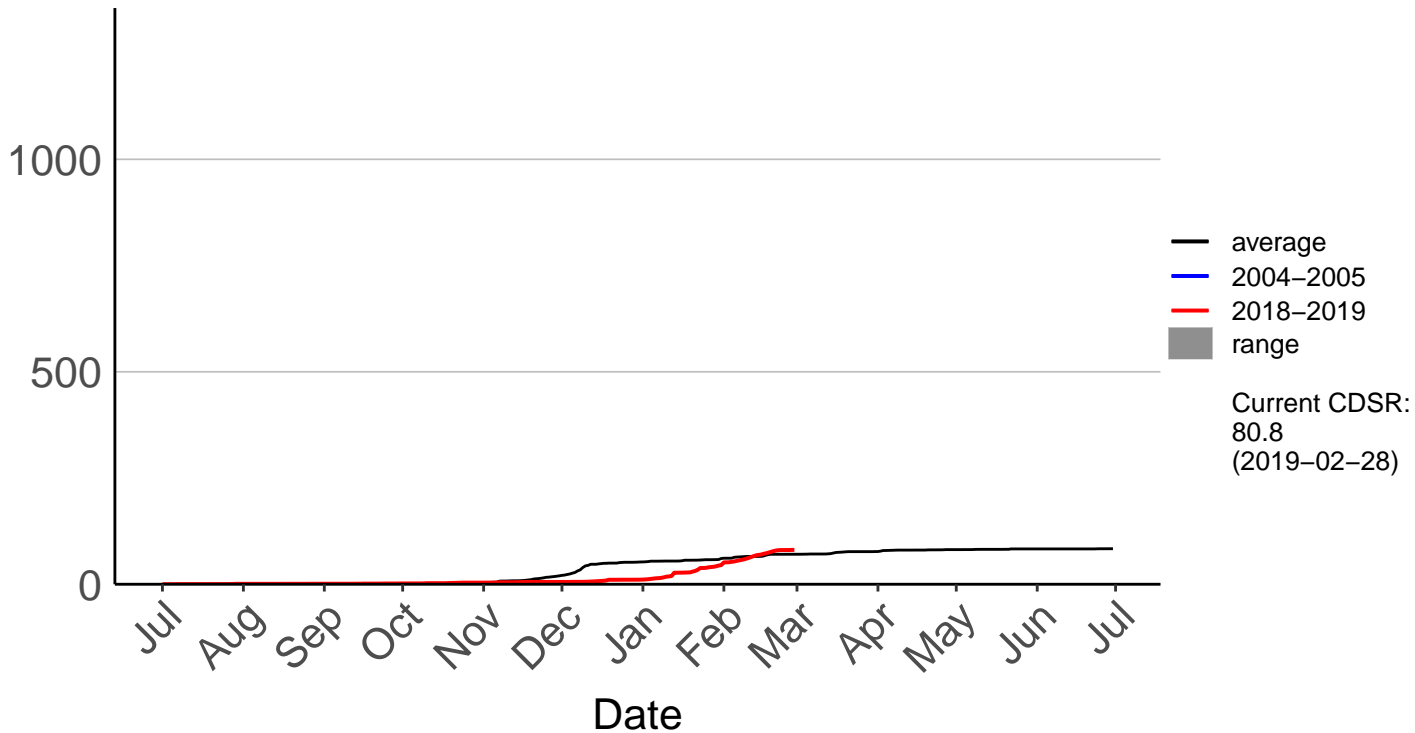

Long Gully Raws

Cumulative Fire Severity Rating