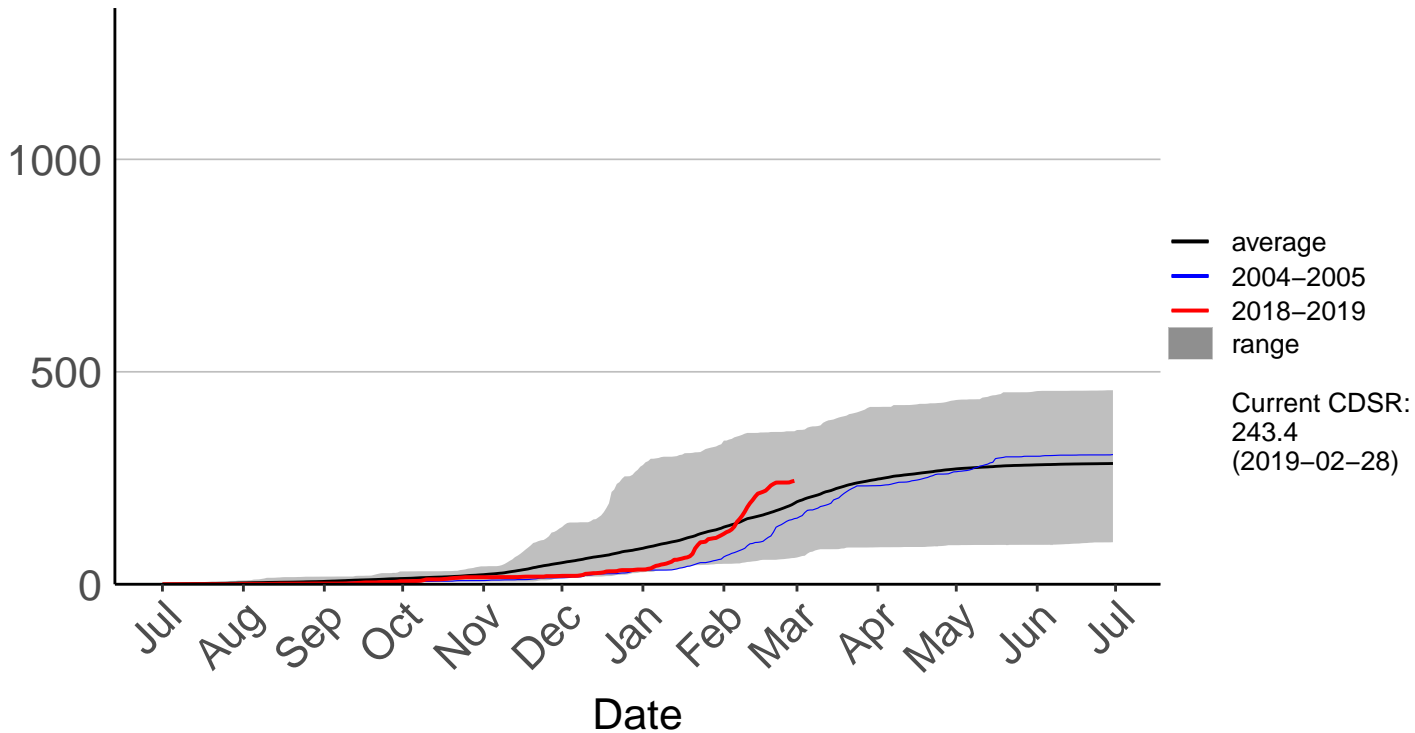

Paraparaumu Aero SYNOP

Cumulative Fire Severity Rating