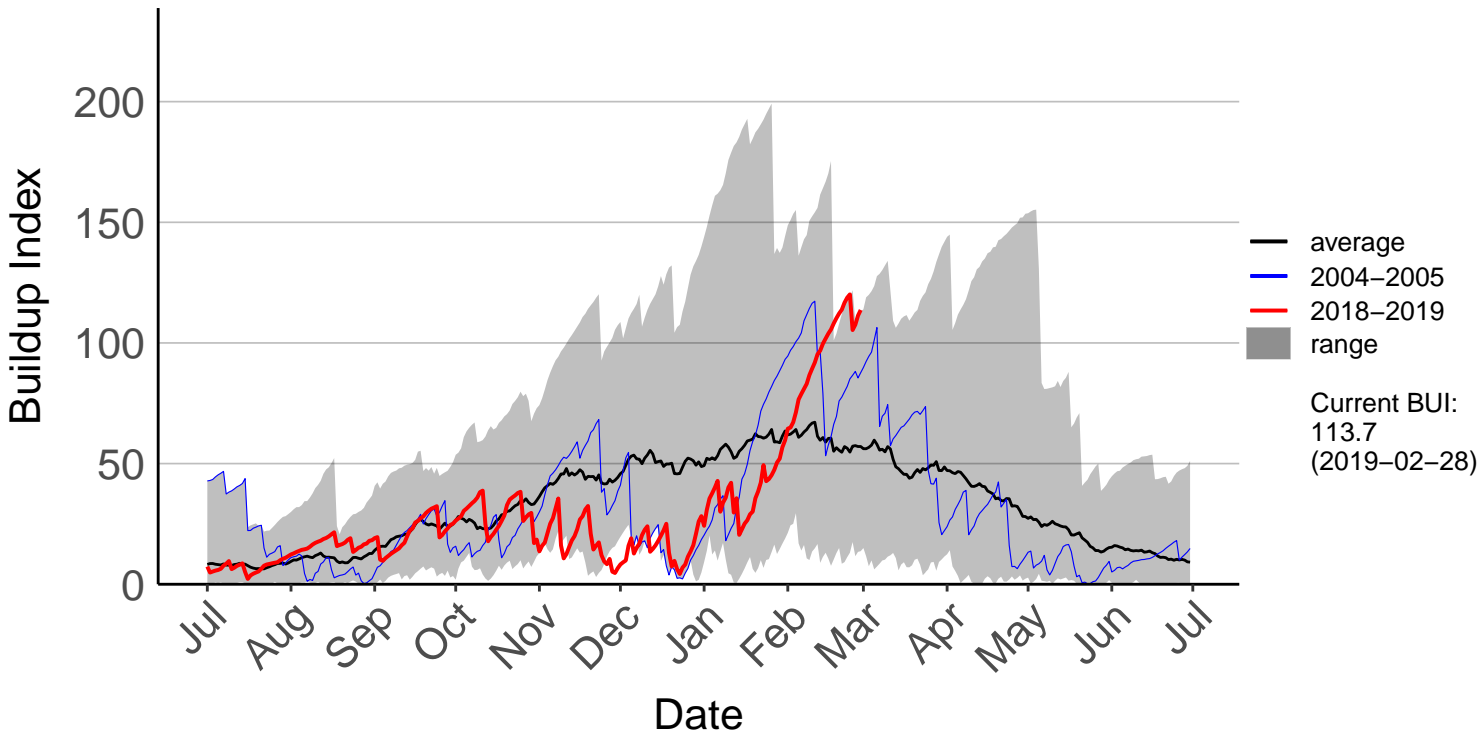

Bottle Lake Forest Raws