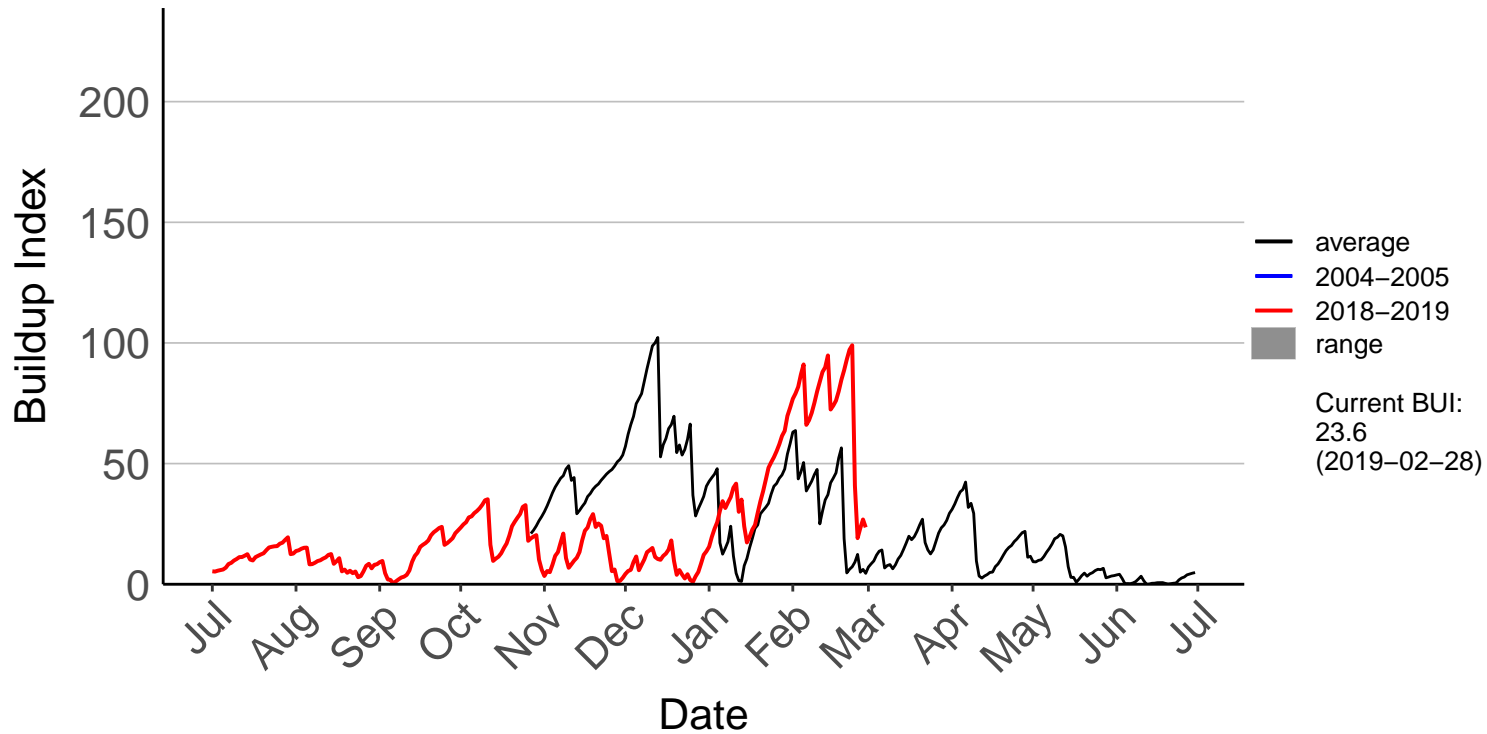

Cheviot Raws