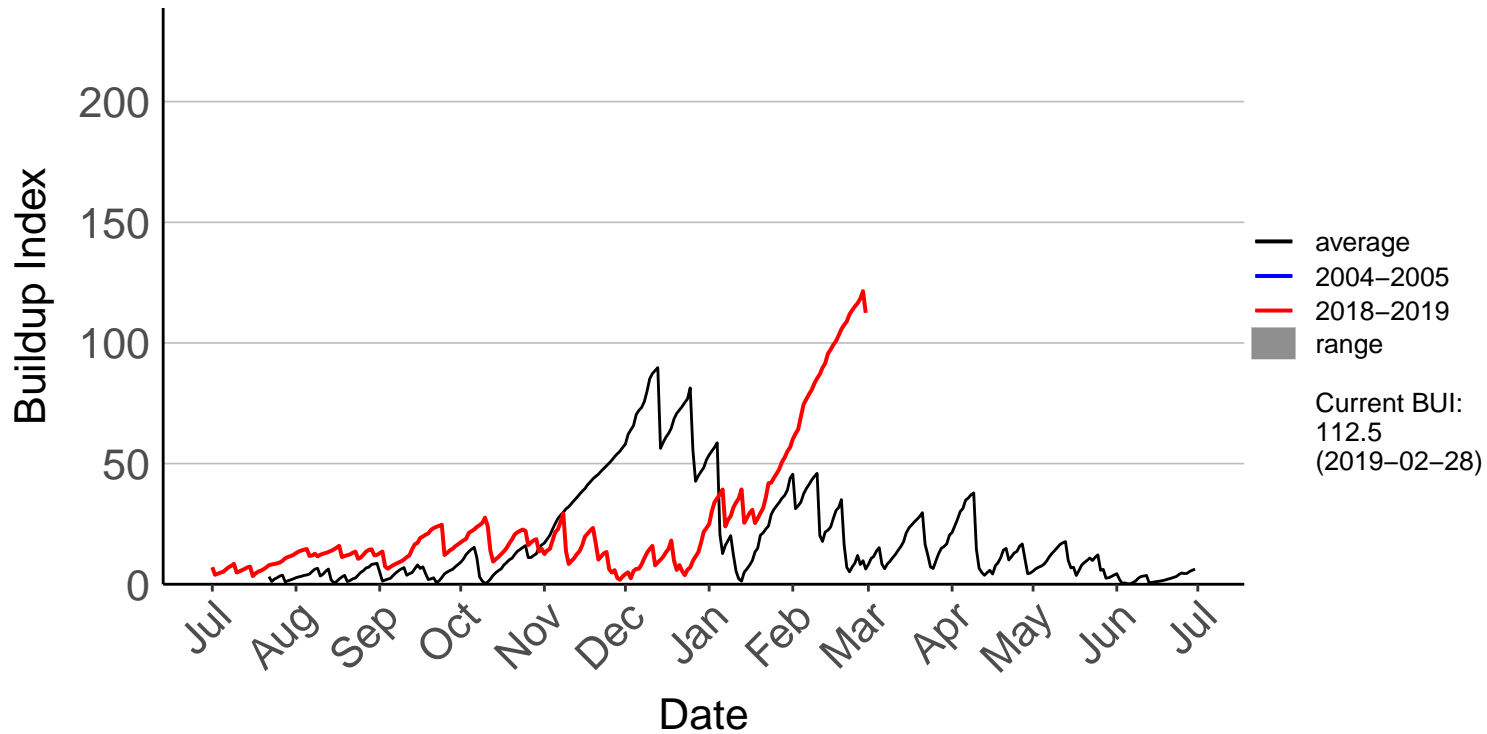

Godley Head Raws